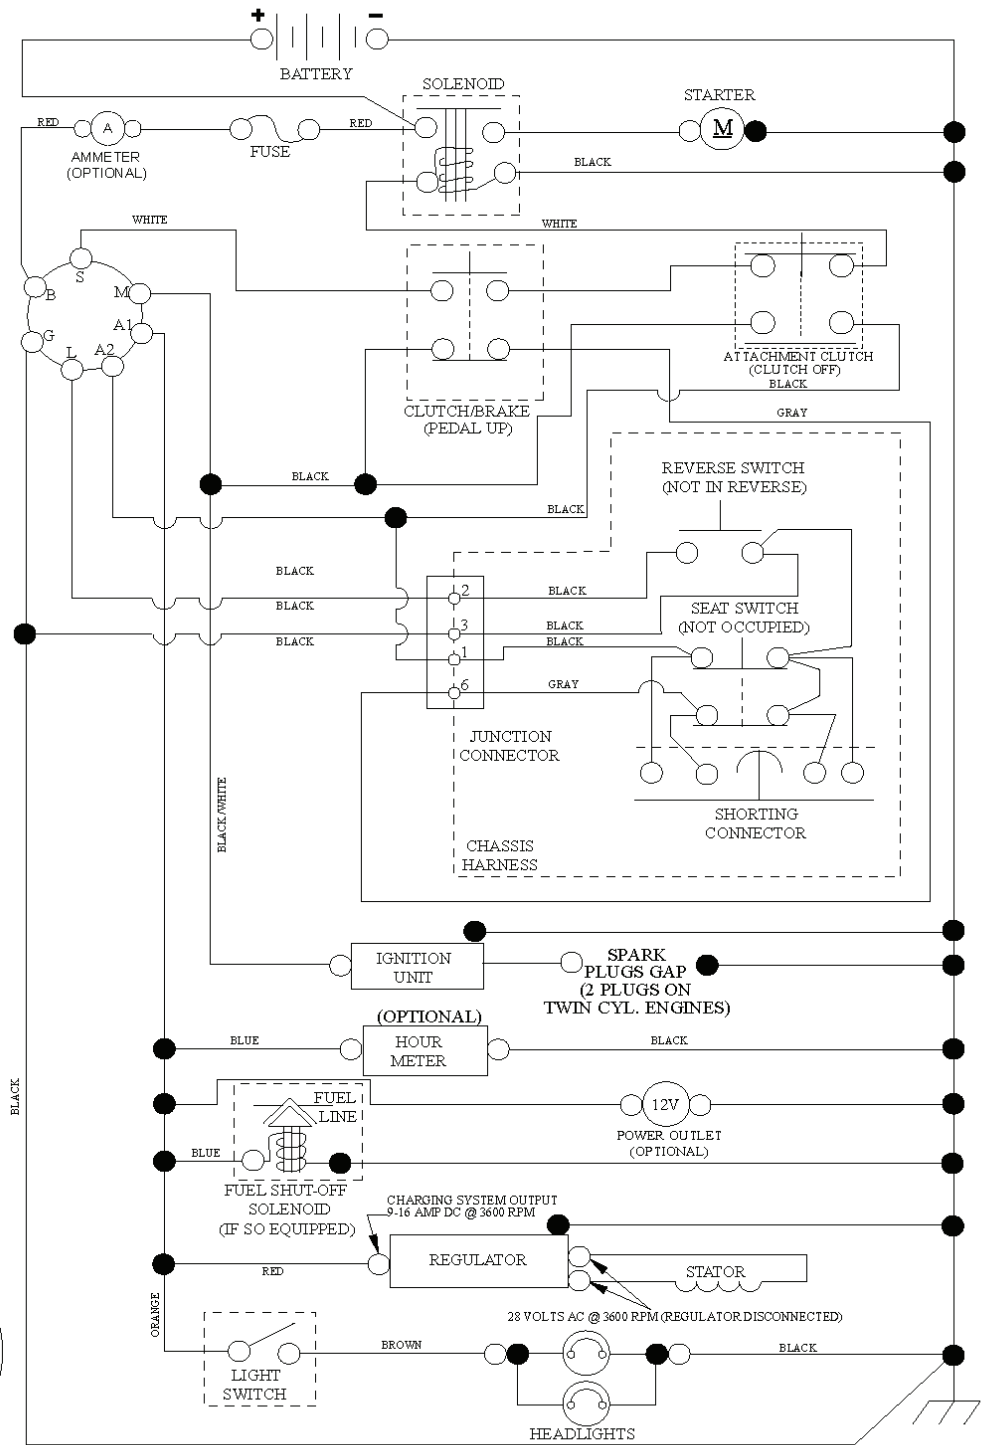

IGNITION SWITCH

POSITION	CIRCUIT	"MAKE"
OFF	M+G+A1	
RUN/OVERRIDE	B+A1	
RUN	B+A1	L+A2
START	B + S + A1	

03107

WIRING INSULATED CLIPS
NOTE: IF WIRING INSULATED CLIPS WERE REMOVED FOR SERVICING OF UNIT, THEY SHOULD BE RE-INSTALLED TO PROPERLY SECURE YOUR WIRING.

● NON-REMOVABLE CONNECTIONS

○ REMOVABLE CONNECTIONS