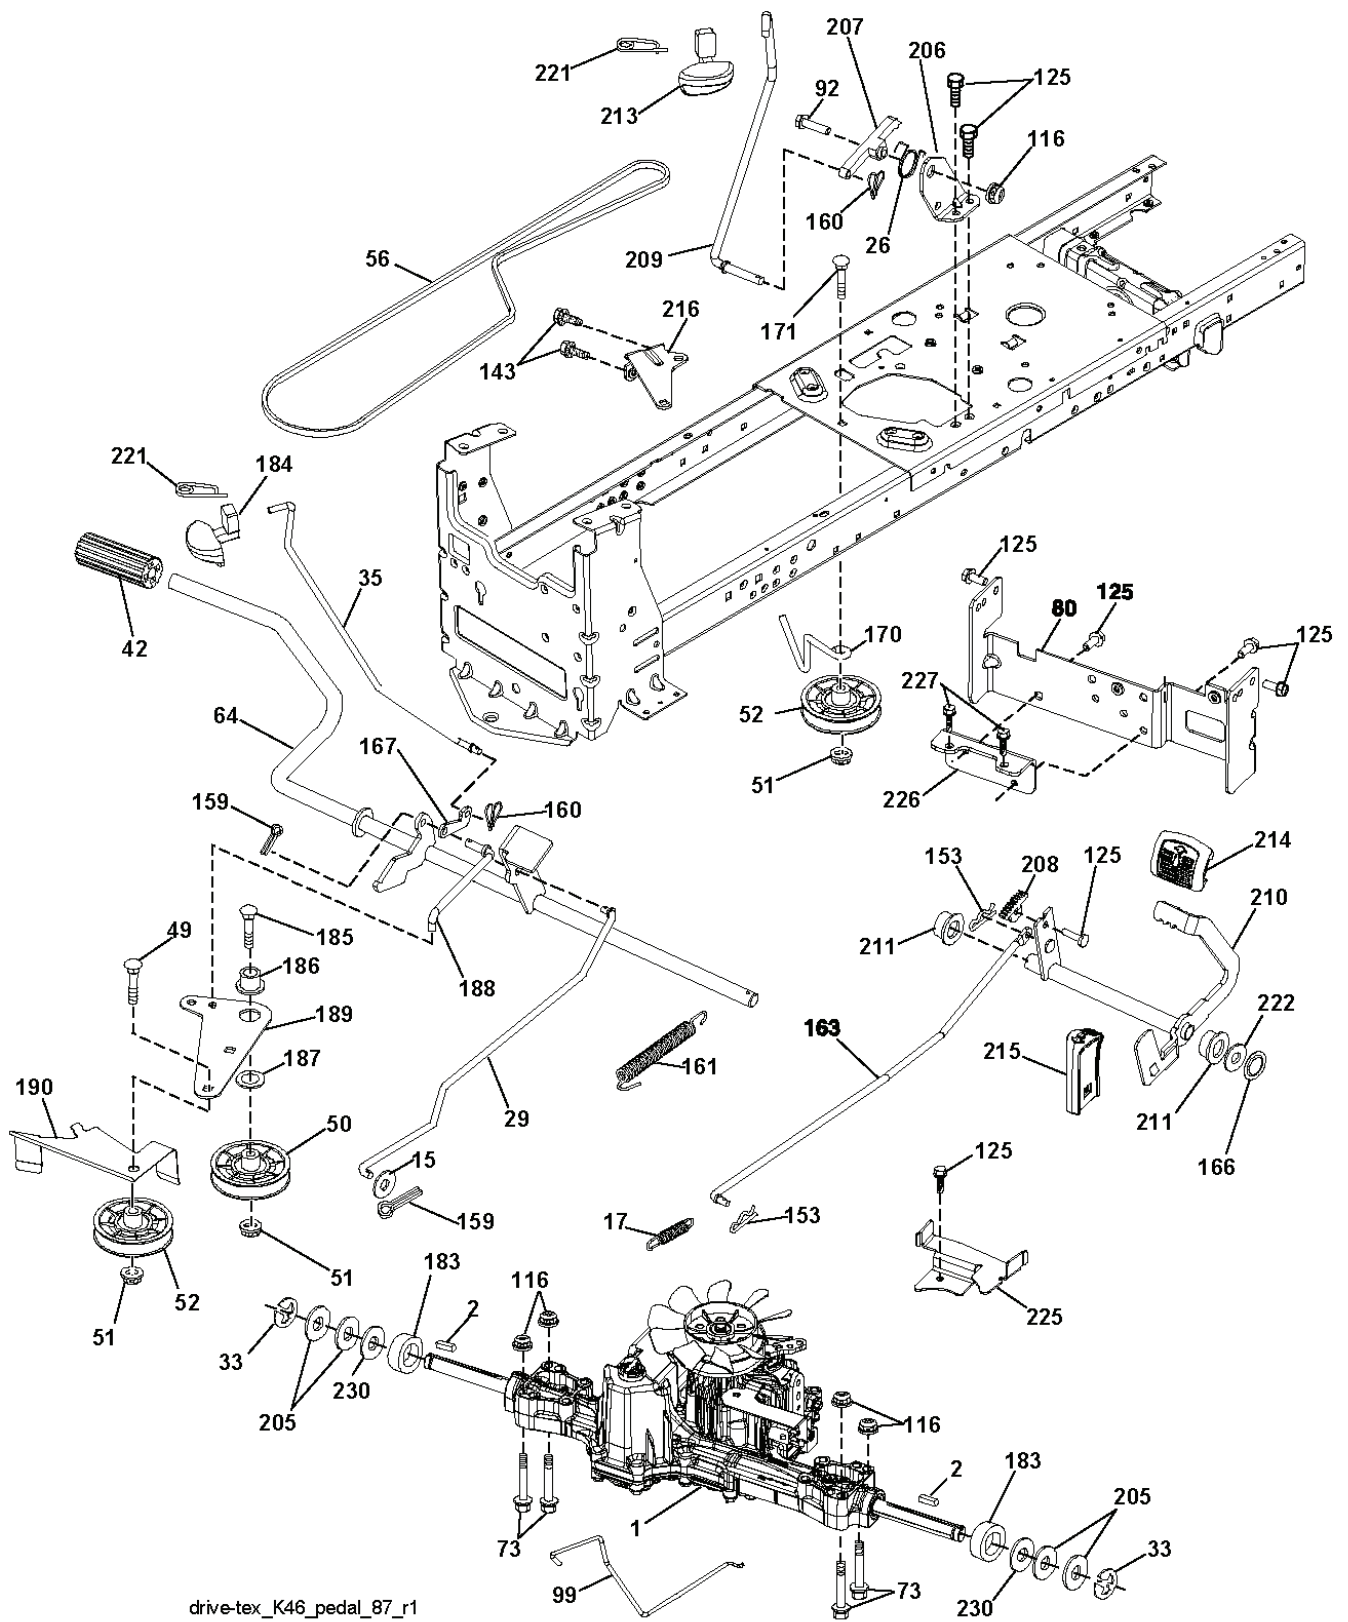

REF.	PART NO.	DESCRIPTION	REMARK	QTY.	KIT
1	532411657	DECAL		1	
2	581627301	DECAL		1	
3	532439567	DECAL		1	
5	532423829	DECAL		1	
6	532440239	DECAL		1	
9	532145005	DECAL		1	
12	532160396	DECAL		1	
--	532166960	DECAL	NOT SHOWN	1	
--	532410805	PAD	"NOT SHOWN, LH"	1	
--	532410806	PAD, FOOTREST, RH	"NOT SHOWN, RH"	1	

lift-tex_17_r3

*Key 91 may be substituted for Key 101

REF.	PART NO.	DESCRIPTION	REMARK	QTY.	KIT
2	532422027	SHAFT	RH	1	
3	532195231	LEVER	RH	1	
7	532411555	GRIP		1	
10	532196314	SPRING		1	
87	532194209	SPRING		1	
88	532410710	SPRING		1	
89	819191912	WASHER		1	
90	532194208	PIN		1	
91	532195181	LINK		1	
97	817000612	SCREW		1	
98	532195270	LINK		1	
100	873930600	NUT		1	
101	532407003	LINK		1	

seaHex_6.5SL_3

REF.	PART NO.	DESCRIPTION	REMARK	QTY.	KIT
1	532424068	SEAT		1	
2	532180166	BRACKET		1	
3	532140675	STRAP		1	
6	873800600	NUT		1	
7	532124181	SPRING		1	
8	532171877	BOLT		1	
10	532196977	PLATE		1	
21	532171852	BOLT		1	
37	873800500	LOCK NUT		1	
40	532197661	HANDLE		1	
41	532198200	SPRING		1	
43	874760612	BOLT		1	
44	819133812	WASHER		1	

REF.	PART NO.	DESCRIPTION	REMARK	QTY.	KIT
1	532059192	CAP VALVE		1	
2	532065139	NIPPLE		1	
3	532138336	RIM	Front	1	
4	532059904	HOSE	Front (Service Item Only)	1	
5	532106222	TIRE	Front 15 x 6.0-6	1	
6	532124957	FITTING	(Front Wheel Only)	1	
7	532124959	BEARING	(Front Wheel Only)	1	
8	532175039	HUB CAP		1	
9	532138468	TIRE	Rear	1	
10	532124926	HOSE	Rear (Service Item Only)	1	
11	532138337	RIM SPROCKET	Rear 8"	1	
--	532144334	SEALING FOAM	"NOT SHOWN, 10 oz. Tube"	1	