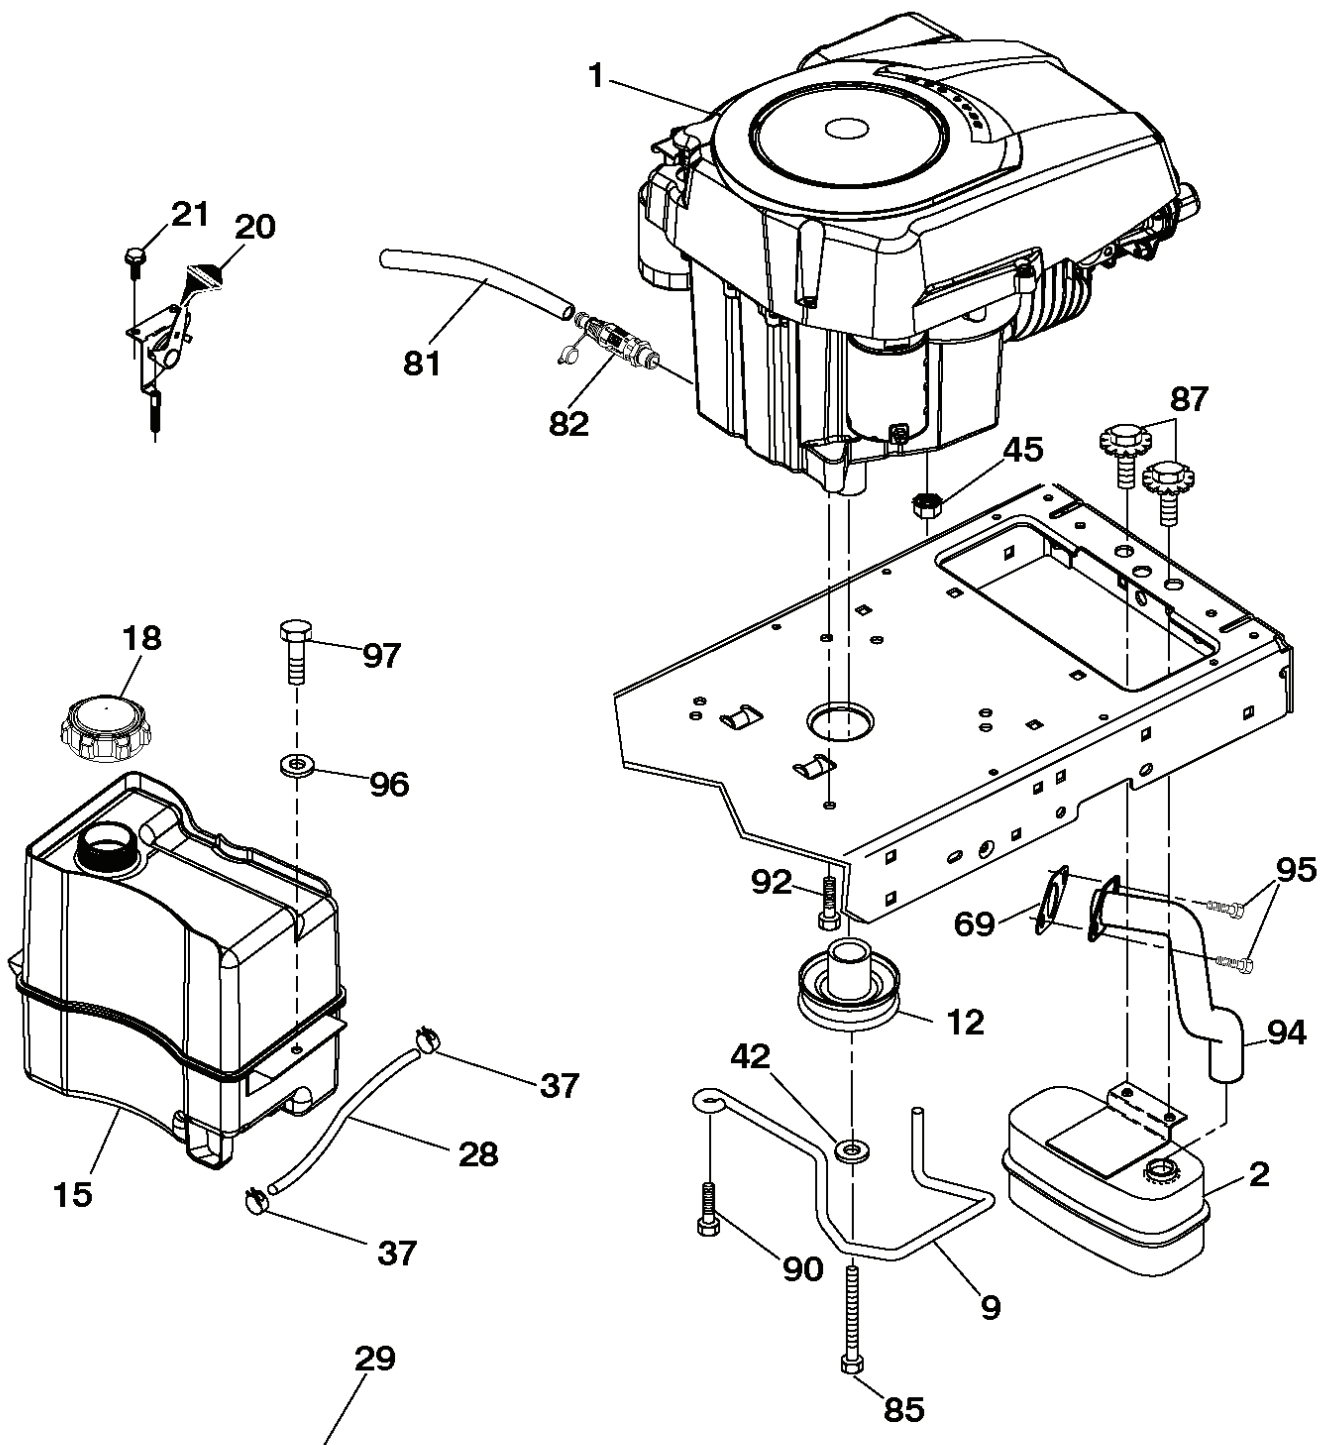

REF.	PART NO.	DESCRIPTION	REMARK	QTY.	KIT
1	532411657	DECAL		1	
2	581627301	DECAL		1	
3	532439567	DECAL		1	
5	532423829	DECAL		1	
6	532440239	DECAL		1	
9	532145005	DECAL		1	
12	532160396	DECAL		1	
--	532166960	DECAL	NOT SHOWN	1	
--	532410805	PAD	"NOT SHOWN, LH"	1	
--	532410806	PAD, FOOTREST, RH	"NOT SHOWN, RH"	1	

IGNITION SWITCH

POSITION	CIRCUIT	"MAKE"
OFF	M+G+A1	
RUN/OVERRIDE	B+A1	
RUN	B+A1	L+A2
START	B + S + A1	

03107

CHASSIS HARNESS CONNECTOR (MATING SIDE)

DASH HARNESS CONNECTOR (MATING SIDE)

WIRING INSULATED CLIPS
NOTE: IF WIRING INSULATED CLIPS WERE REMOVED FOR SERVICING OF UNIT, THEY SHOULD BE RE-INSTALLED TO PROPERLY SECURE YOUR WIRING.

● NON-REMOVABLE CONNECTIONS

○ REMOVABLE CONNECTIONS

REF.	PART NO.	DESCRIPTION	REMARK	QTY.	KIT
1	532416480	STEERING WHEEL		1	
2	532195968	SHAFT		1	
4	532403087	SPINDLE	LH	1	
5	532403088	SPINDLE	RH	1	
6	532124931	WASHER		1	
7	532121748	WASHER		1	
8	812000029	RETAINER RING		1	
9	532121232	HUB CAP		1	
13	532121749	WASHER		1	
14	810040600	WASHER		1	
15	873540600	NUT		1	
16	532408219	SHAFT		1	
19	532194729	PLATE		1	
21	532186737	ADAPTER		1	
22	532420537	SUPPORT		1	
26	532415987	KNOB		1	
28	817000612	SCREW		1	
35	532194732	PLATE		1	
45	819183812	WASHER		1	
51	873940800	NUT		1	
53	532188967	WASHER		1	
57	532407465	BRACKET		1	
58	532194747	BOLT		1	
59	532194748	WASHER		1	
60	873971000	NUT		1	
61	532194740	LINK	LH	1	
62	532194741	LINK	RH	1	
63	817000512	SCREW		1	
64	532199849	SPRING RETAINER		1	
66	871020748	BOLT		1	
67	532194737	BUSHING		1	
68	873900700	NUT		1	
69	532199162	WASHER		1	
70	532196197	BRACKET		1	