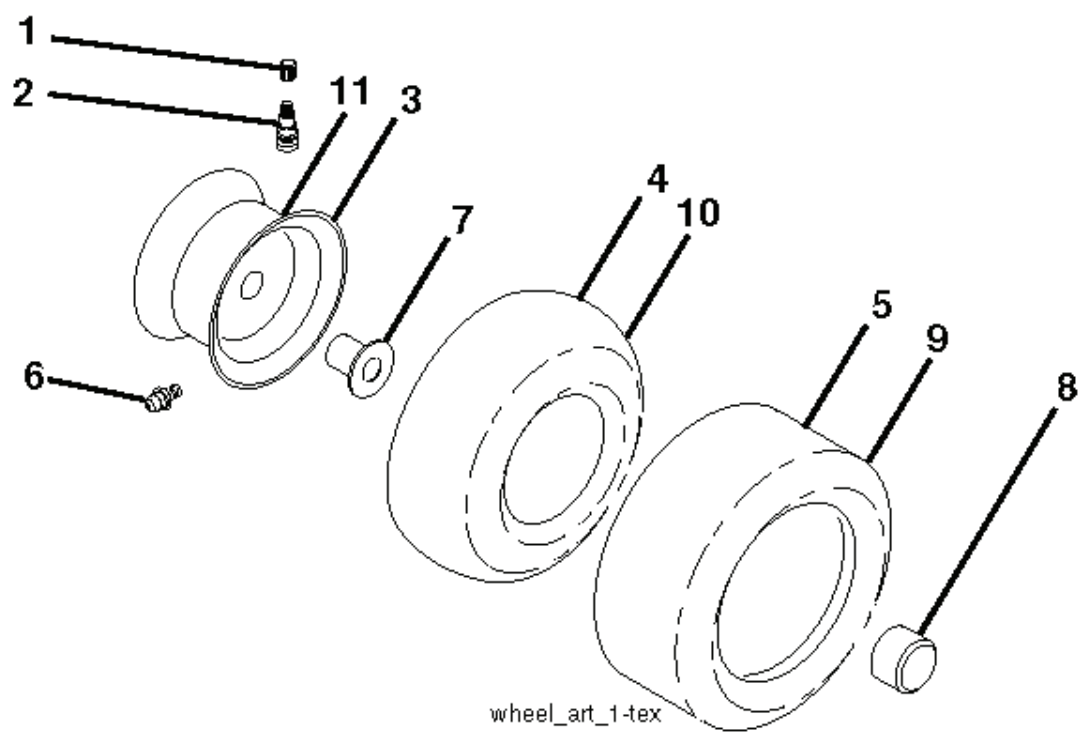

REF.	PART NO.	DESCRIPTION	REMARK	QTY.	KIT
1	532411657	DECAL		1	
2	581627301	DECAL		1	
3	532439567	DECAL		1	
5	532423829	DECAL		1	
6	532440239	DECAL		1	
9	532145005	DECAL		1	
12	532160396	DECAL		1	
--	532166960	DECAL	NOT SHOWN	1	
--	532410805	PAD	"NOT SHOWN, LH"	1	
--	532410806	PAD, FOOTREST, RH	"NOT SHOWN, RH"	1	

lift-tex_17_r3

*Key 91 may be substituted for Key 101

REF.	PART NO.	DESCRIPTION	REMARK	QTY.	KIT
2	532422027	SHAFT	RH	1	
3	532195231	LEVER	RH	1	
7	532411555	GRIP		1	
10	532196314	SPRING		1	
87	532194209	SPRING		1	
88	532410710	SPRING		1	
89	819191912	WASHER		1	
90	532194208	PIN		1	
91	532195181	LINK		1	
97	817000612	SCREW		1	
98	532195270	LINK		1	
100	873930600	NUT		1	
101	532407003	LINK		1	

seaHex_6.5SL_3

REF.	PART NO.	DESCRIPTION	REMARK	QTY.	KIT
1	532424068	SEAT		1	
2	532180166	BRACKET		1	
3	532140675	STRAP		1	
6	873800600	NUT		1	
7	532124181	SPRING		1	
8	532171877	BOLT		1	
10	532196977	PLATE		1	
21	532171852	BOLT		1	
37	873800500	LOCK NUT		1	
40	532197661	HANDLE		1	
41	532198200	SPRING		1	
43	874760612	BOLT		1	
44	819133812	WASHER		1	

REF.	PART NO.	DESCRIPTION	REMARK	QTY.	KIT
1	532059192	CAP VALVE		1	
2	532065139	NIPPLE		1	
3	532138336	RIM	Front	1	
4	532059904	HOSE	Front (Service Item Only)	1	
5	532106222	TIRE	Front 15 x 6.0-6	1	
6	532124957	FITTING	(Front Wheel Only)	1	
7	532124959	BEARING	(Front Wheel Only)	1	
8	532175039	HUB CAP		1	
9	532138468	TIRE	Rear	1	
10	532124926	HOSE	Rear (Service Item Only)	1	
11	532138337	RIM SPROCKET	Rear 8"	1	
--	532144334	SEALING FOAM	"NOT SHOWN, 10 oz. Tube"	1	