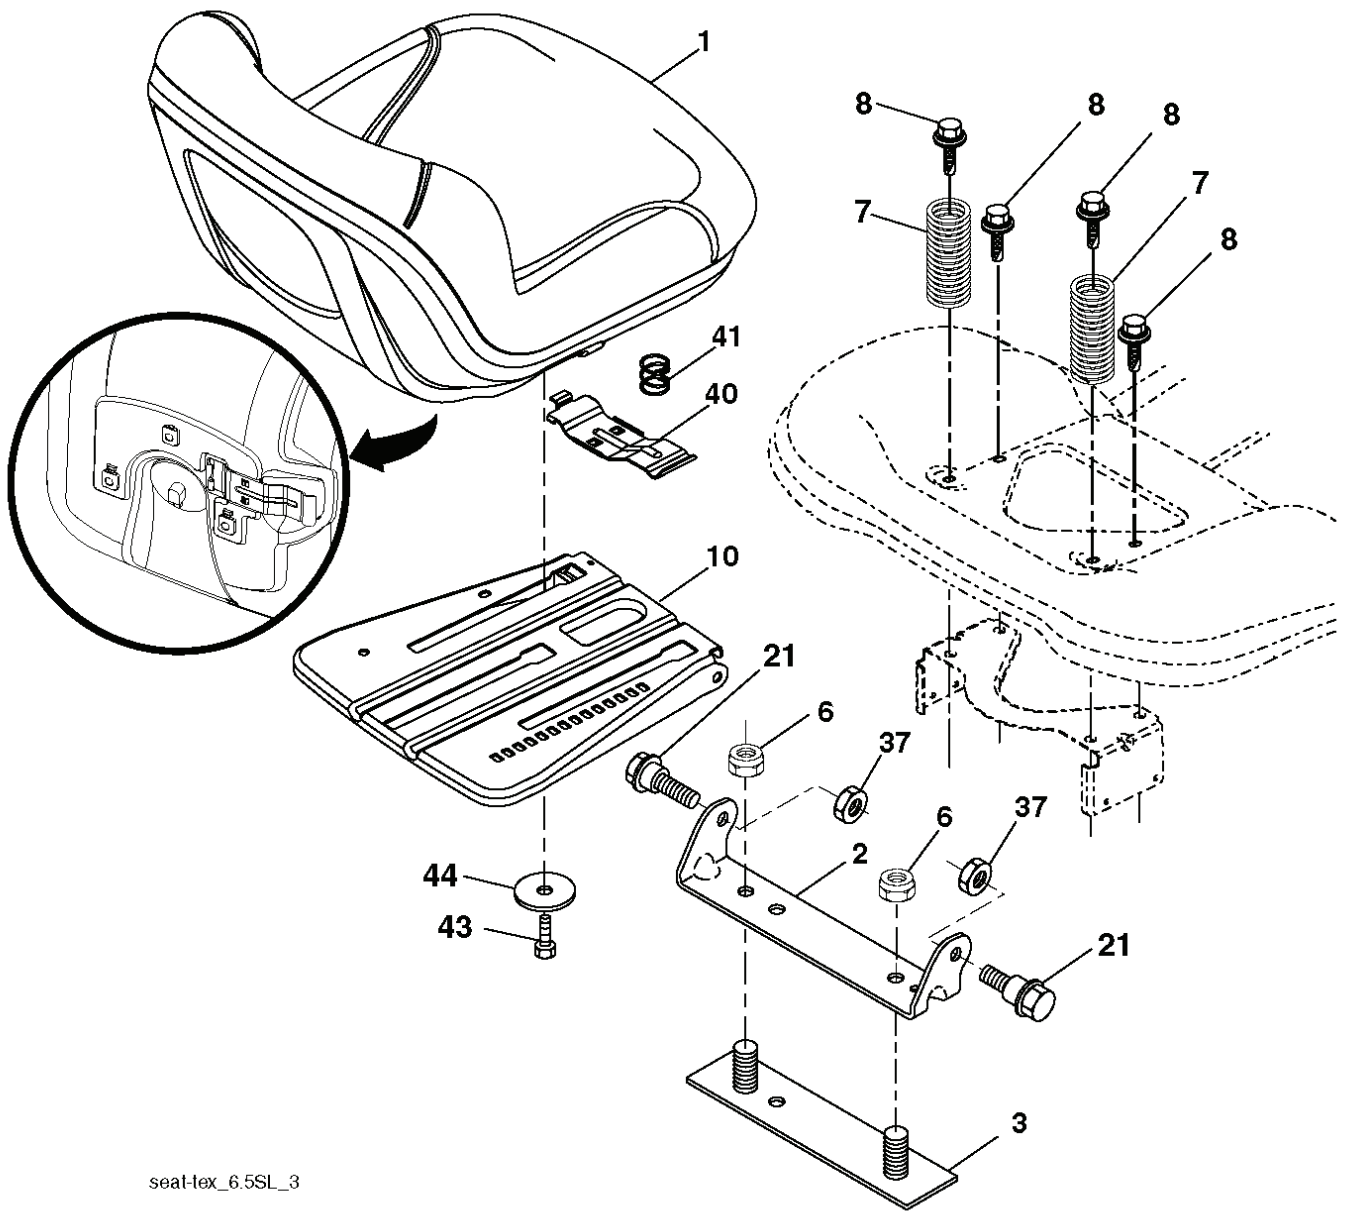

● NON-REMOVABLE CONNECTIONS

○ REMOVABLE CONNECTIONS

REF.	PART NO.	DESCRIPTION	REMARK	QTY.	KIT
1	532416480	STEERING WHEEL		1	
2	532195968	SHAFT		1	
4	532403087	SPINDLE	LH	1	
5	532403088	SPINDLE	RH	1	
6	532124931	WASHER		1	
7	532121748	WASHER		1	
8	812000029	RETAINER RING		1	
9	532121232	HUB CAP		1	
13	532121749	WASHER		1	
14	810040600	WASHER		1	
15	873540600	NUT		1	
16	532408219	SHAFT		1	
19	532194729	PLATE		1	
21	532186737	ADAPTER		1	
22	532420537	SUPPORT		1	
26	532415987	KNOB		1	
28	817000612	SCREW		1	
35	532194732	PLATE		1	
45	819183812	WASHER		1	
51	873940800	NUT		1	
53	532188967	WASHER		1	
57	532407465	BRACKET		1	
58	532194747	BOLT		1	
59	532194748	WASHER		1	
60	873971000	NUT		1	
61	532194740	LINK	LH	1	
62	532194741	LINK	RH	1	
63	817000512	SCREW		1	
64	532199849	SPRING RETAINER		1	
66	871020748	BOLT		1	
67	532194737	BUSHING		1	
68	873900700	NUT		1	
69	532199162	WASHER		1	
70	532196197	BRACKET		1	

lift-tex_17_r3

*Key 91 may be substituted for Key 101

REF.	PART NO.	DESCRIPTION	REMARK	QTY.	KIT
2	532422027	SHAFT	RH	1	
3	532195231	LEVER	RH	1	
7	532411555	GRIP		1	
10	532196314	SPRING		1	
87	532194209	SPRING		1	
88	532410710	SPRING		1	
89	819191912	WASHER		1	
90	532194208	PIN		1	
91	532195181	LINK		1	
97	817000612	SCREW		1	
98	532195270	LINK		1	
100	873930600	NUT		1	
101	532407003	LINK		1	

seaHex_6.5SL_3

REF.	PART NO.	DESCRIPTION	REMARK	QTY.	KIT
1	532424068	SEAT		1	
2	532180166	BRACKET		1	
3	532140675	STRAP		1	
6	873800600	NUT		1	
7	532124181	SPRING		1	
8	532171877	BOLT		1	
10	532196977	PLATE		1	
21	532171852	BOLT		1	
37	873800500	LOCK NUT		1	
40	532197661	HANDLE		1	
41	532198200	SPRING		1	
43	874760612	BOLT		1	
44	819133812	WASHER		1	