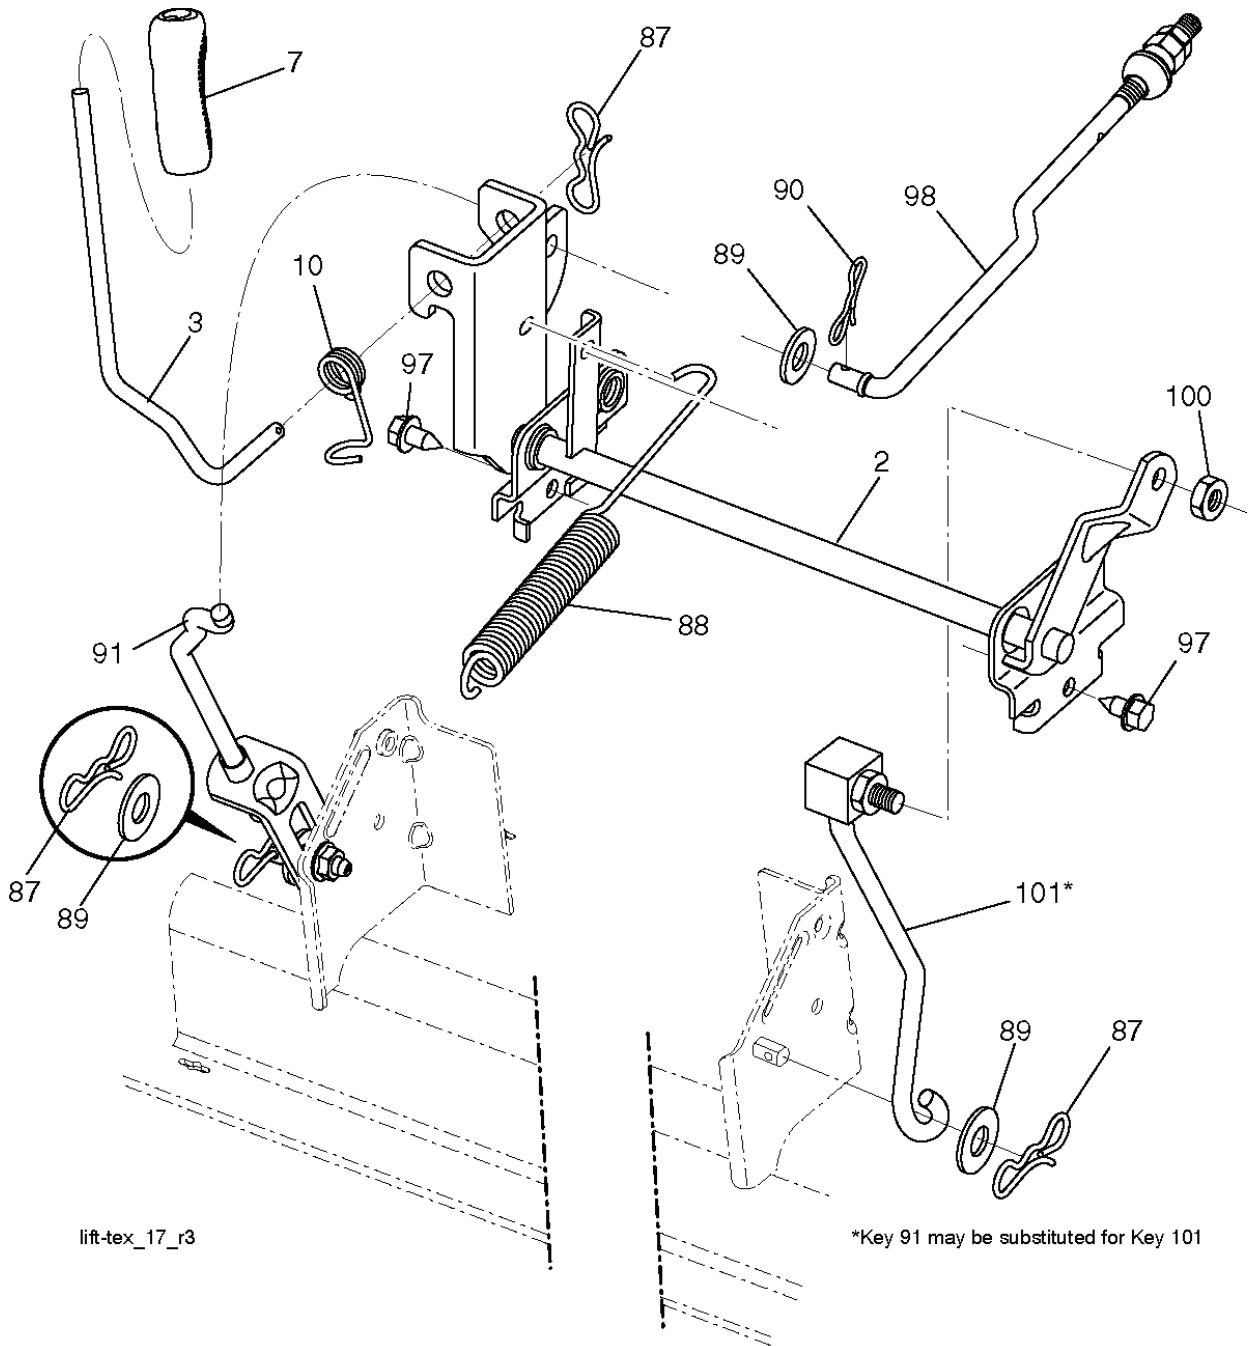

lift-tex_17_r3

*Key 91 may be substituted for Key 101

REF.	PART NO.	DESCRIPTION	REMARK	QTY.	KIT
2	532422027	SHAFT	RH	1	
3	532195231	LEVER	RH	1	
7	532411555	GRIP		1	
10	532196314	SPRING		1	
87	532194209	SPRING		1	
88	532410710	SPRING		1	
89	819191912	WASHER		1	
90	532194208	PIN		1	
91	532195181	LINK		1	
97	817000612	SCREW		1	
98	532195270	LINK		1	
100	873930600	NUT		1	
101	532407003	LINK		1