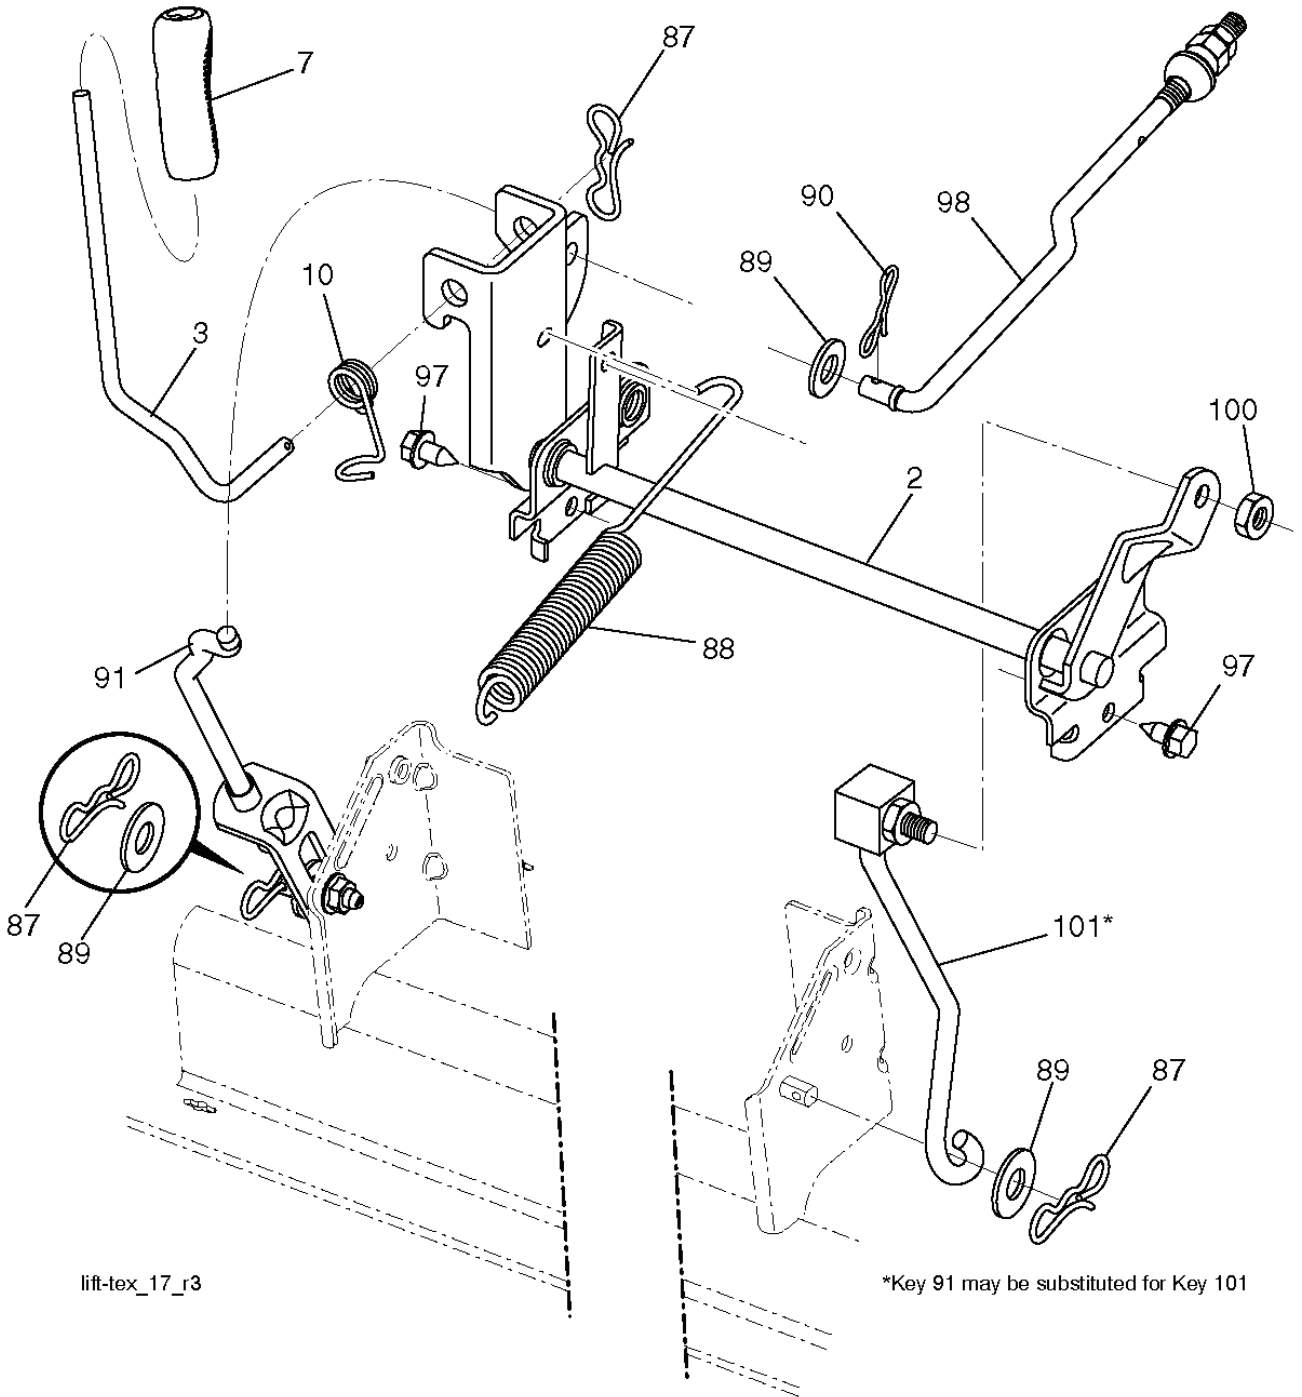

wheel_art_1-tex

REF.	PART NO.	DESCRIPTION	REMARK	QTY.	KIT
1	532059192	CAP VALVE		1	
2	532065139	NIPPLE		1	
3	532138336	RIM	Front	1	
4	532059904	HOSE	Front (Service Item Only)	1	
5	532106222	TIRE	Front 15 x 6.0-6	1	
6	532124957	FITTING	(Front Wheel Only)	1	
7	532124959	BEARING	(Front Wheel Only)	1	
8	532175039	HUB CAP		1	
9	532138468	TIRE	Rear 20 x 8-8	1	
10	532124926	HOSE	Rear (Service Item Only)	1	
11	532138337	RIM SPROCKET	Rear 8"	1	
--	532144334	SEALING FOAM	10 OZ TUBE	1	

SPARK ARRESTER KIT

engine-tex_Kohl_20

REF.	PART NO.	DESCRIPTION	REMARK	QTY.	KIT
1	000000000	W/O DESCRIPTION	ENGINE KOHLER MODEL SV610-3215	1	
2	532188655	MUFFLER		1	
9	532194320	BELT GUIDE		1	
12	532405472	PULLEY		1	
15	532407489	TANK FUEL		1	
18	532430220	FUEL CAP		1	
20	532401508	THROTTLE CONTROL		1	
21	532416358	SCREW		1	
28	532137040	HOSE		1	
29	532137180	SPARK ARRESTER KIT	KIT	1	
37	532123487	HOSE CLAMP		1	
42	810040700	WASHER		1	
45	873510400	NUT		1	
69	532185909	GASKET		1	
81	532148456	TUBE		1	
82	532428287	PLUG		1	
85	532173937	BOLT		1	
87	537171877	BOLT		1	
90	817000616	SCREW		1	
92	817120616	SCREW		1	
94	532188654	TUBE EXHAUST		1	
95	532192334	SCREW		1	
96	819091416	WASHER		1	
97	817670412	SCREW		1	