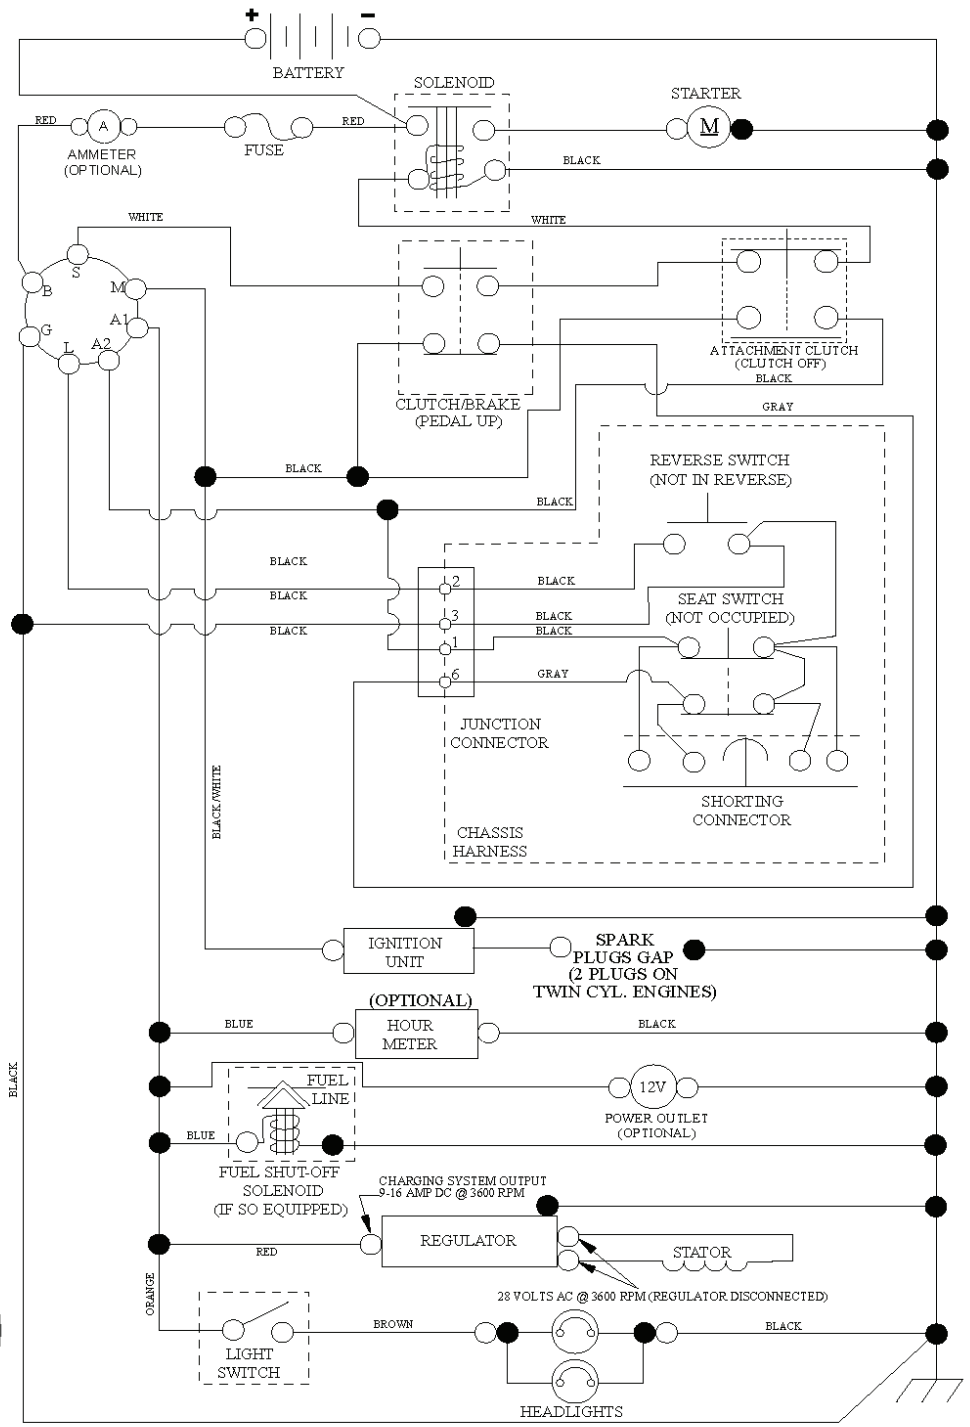

T06S

With 12V Outlet Option

With Service Minder Option

REF.	PART NO.	DESCRIPTION	REMARK	QTY.	KIT
1	532163465	BATTERY		1	
2	874760412	BOLT		1	
8	532193228	BOX		1	
16	532176138	MICRO SWITCH		1	
21	532400252	HARNESS		1	
22	532004152	BULB		1	
25	532412895	CABLE.STARTER.GG/BL/RE*SUBS/2*		1	
26	532175158	FUSE		1	
27	873510400	NUT		1	
28	532198885	CABLE		1	
29	532401545	SWITCH		1	
30	532193350	IGNITION MODULE		1	
33	532411935	KEY		1	
34	532110712	SWITCH		1	
40	532401098	CABLE		1	
41	817720408	SCREW		1	
42	532131563	COVER		1	
43	532192507	SOLENOID		1	
46	532401763	DISPLAY		1	
55	817060512	SCREW	TYTT	1	
71	532400449	CABLE		1	
79	532175242	HOLDER		1	
87	532197802	SWITCH		1	
90	532435395	TERMINAL COVER		1	
102	532404454	CABLE		1	
105	532407568	SWITCH		1	

SPARK ARRESTER KIT

engine-tex_Kohl_20

REF.	PART NO.	DESCRIPTION	REMARK	QTY.	KIT
1	000000000	W/O DESCRIPTION	ENGINE KOHLER MODEL SV610-3215	1	
2	532188655	MUFFLER		1	
9	532194320	BELT GUIDE		1	
12	532405472	PULLEY		1	
15	532407489	TANK FUEL		1	
18	532430220	FUEL CAP		1	
20	532401508	THROTTLE CONTROL		1	
21	532416358	SCREW		1	
28	532137040	HOSE		1	
29	532137180	SPARK ARRESTER KIT	KIT	1	
37	532123487	HOSE CLAMP		1	
42	810040700	WASHER		1	
45	873510400	NUT		1	
69	532185909	GASKET		1	
81	532148456	TUBE		1	
82	532428287	PLUG		1	
85	532173937	BOLT		1	
87	537171877	BOLT		1	
90	817000616	SCREW		1	
92	817120616	SCREW		1	
94	532188654	TUBE EXHAUST		1	
95	532192334	SCREW		1	
96	819091416	WASHER		1	
97	817670412	SCREW		1	

lift-tex_17_r3

REF.	PART NO.	DESCRIPTION	REMARK	QTY.	KIT
2	532422027	SHAFT		1	
3	532195231	LEVER	RH	1	
7	532411555	GRIP		1	
10	532196314	SPRING		1	
87	532194209	SPRING		1	
88	532410710	SPRING		1	
89	819191912	WASHER		1	
90	532194208	PIN		1	
91	532195181	LINK		1	
97	817000612	SCREW		1	
98	532195270	LINK		1	
100	873930600	NUT		1	
101	532407003	LINK		1	