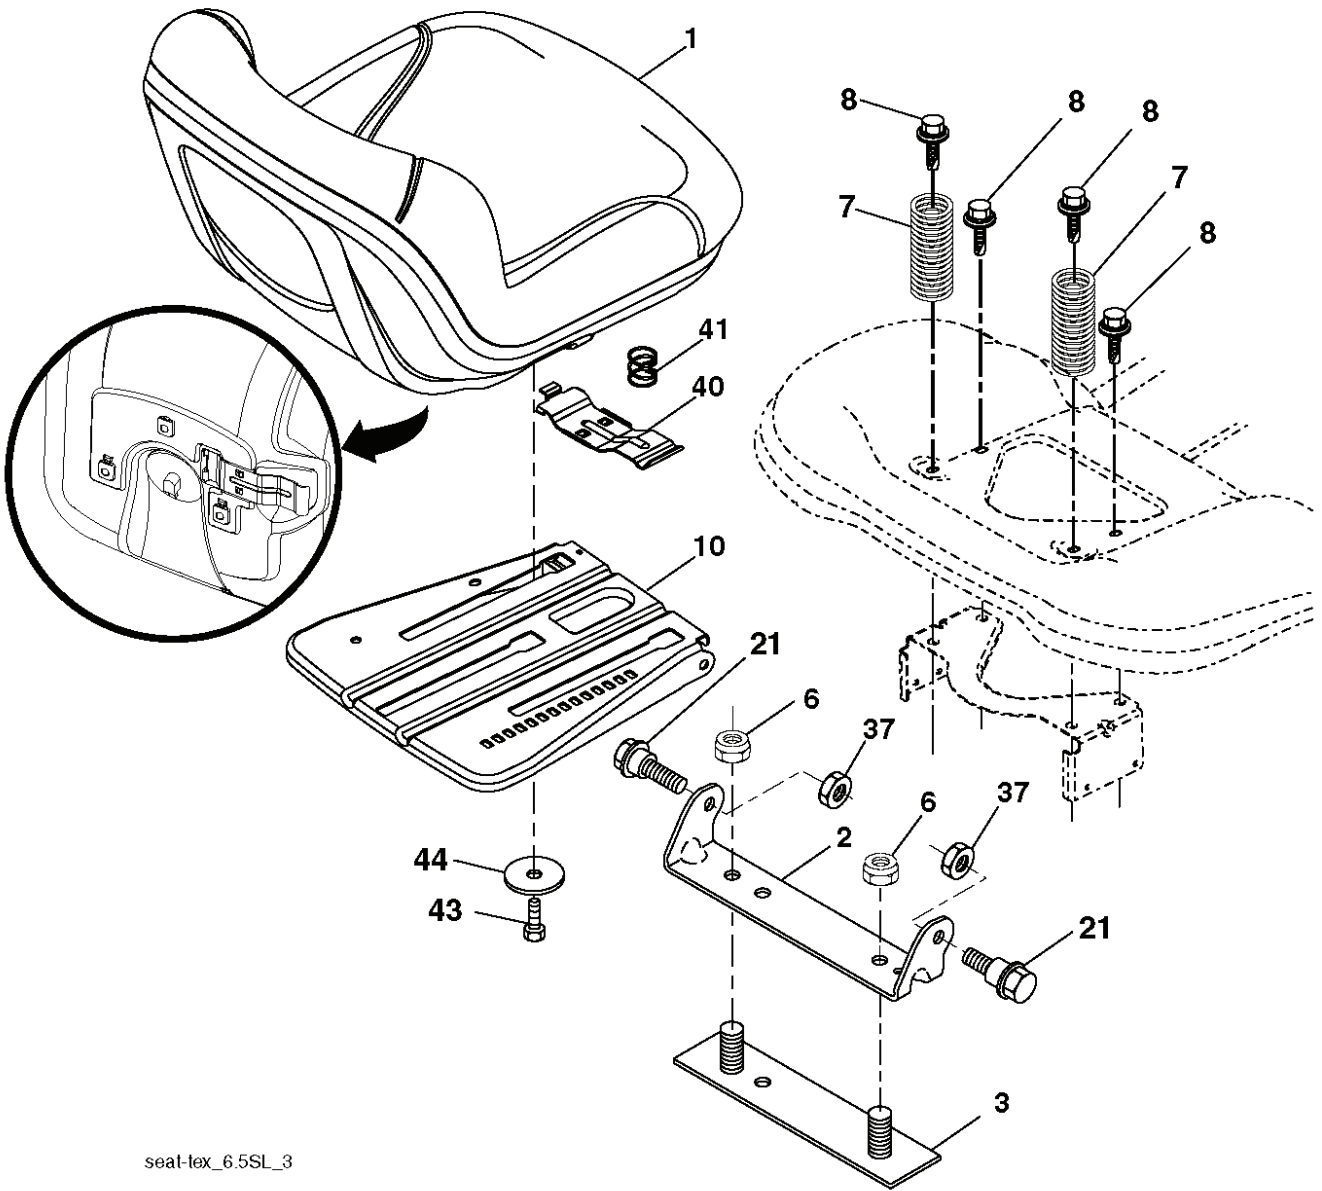

lift-tex_17_r3

REF.	PART NO.	DESCRIPTION	REMARK	QTY.	KIT
2	532422027	SHAFT		1	
3	532195231	LEVER	RH	1	
7	532411555	GRIP		1	
10	532196314	SPRING		1	
87	532194209	SPRING		1	
88	532410710	SPRING		1	
89	819191912	WASHER		1	
90	532194208	PIN		1	
91	532195181	LINK		1	
97	817000612	SCREW		1	
98	532195270	LINK		1	
100	873930600	NUT		1	
101	532407003	LINK		1	

IGNITION SWITCH

POSITION	CIRCUIT	"MAKE"
OFF	M+G+A1	
RUN/OVERRIDE	B+A1	
RUN	B+A1	L+A2
START	B + S + A1	

03107

WIRING INSULATED CLIPS
 NOTE: IF WIRING INSULATED CLIPS WERE REMOVED FOR SERVICING OF UNIT, THEY SHOULD BE RE-INSTALLED TO PROPERLY SECURE YOUR WIRING.

REF.	PART NO.	DESCRIPTION	REMARK	QTY.	KIT
3	532439752	LOGOTYPE		1	
5	532437473	DASH		1	
14	532441177	HOOD		1	
15	532198907	LENS	LH	1	
18	532437762	GRILLE		1	
25	532439732	LENS	RH	1	
34	532196125	PLATE		1	
36	817060512	SCREW		1	
37	532441206	FENDER		1	
52	873680500	NUT		1	
68	817490508	SCREW		1	
130	532416358	SCREW		1	
137	532407590	DAMPING PIECE		1	
138	532409730	CONSOLE		1	
150	532439731	AIR DUCT		1	
151	532436670	BRACKET		1	
152	532199535	SHIELD		1	
159	817000612	SCREW		1	
162	532142432	SCREW		1	
175	532196304	SUPPORT		1	
176	532400776	SCREW		1	
177	532195227	BUSHING		1	
180	532195457	CHASSIS		1	
181	532403025	BUSHING		1	
182	532406859	DASH		1	
183	874520520	BOLT		1	
189	817000512	SCREW		1	
191	532437455	INSERT		1	
194	873900500	NUT		1	
195	532404137	TROU*RPLPAR 532401556428		1	
196	532439647	CONSOLE		1	
198	532441552	INDICATOR		1	
199	532413485	PLATE		1	
202	532439728	COVER	RH	1	
203	532439727	COVER	LH	1	
204	532435714	COVER		1	
205	532439730	SKIRT	RH	1	
206	532439729	SKIRT	LH	1	
207	532439734	CUP	RH	1	
208	532439735	CUP	LH	1	
213	874760512	BOLT		1	
214	532199145	CLIP		1	
217	532409167	ROD		1	
218	532196395	PLATE		1	
228	532195161	STUD		1	
234	532404742	DAMPING PIECE		1	
235	532406129	SPACER		1	
236	873930500	NUT		1	
287	817600406	SCREW		1	
297	532437456	INSERT		1	