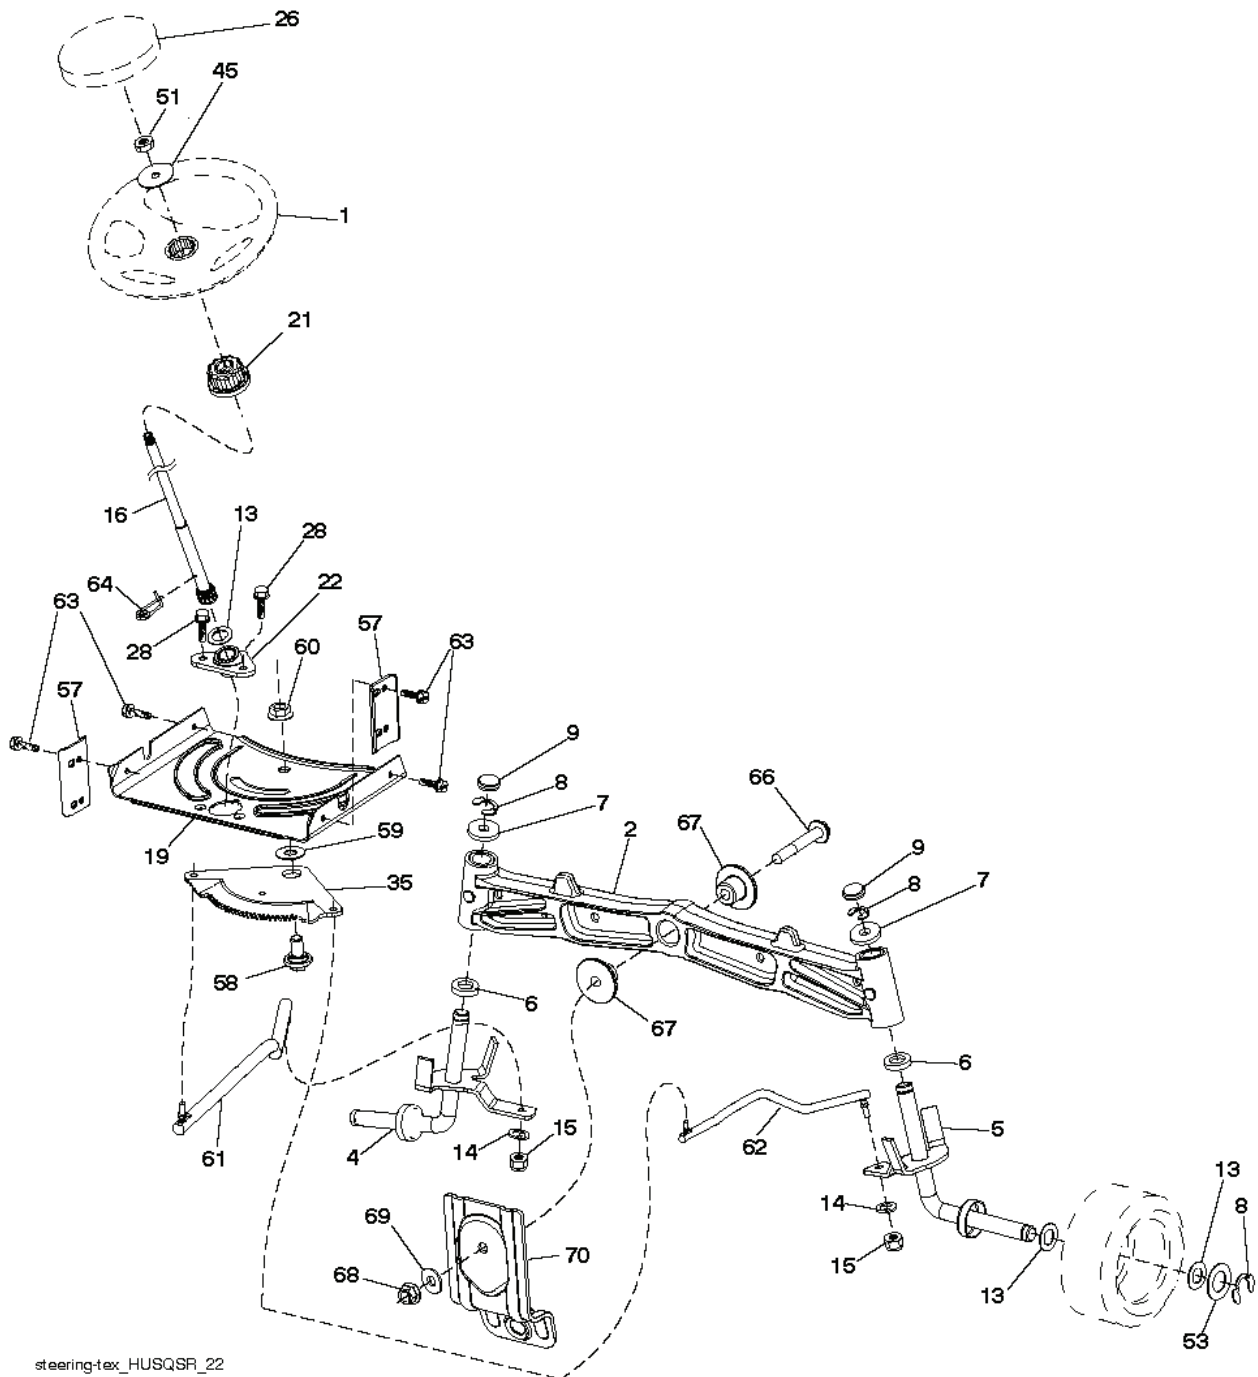

YTH21K46, 96048000900, 2010-12

SPARE PARTS LIST

steering-lex_HUSQSR_22

REF.	PART NO.	DESCRIPTION	REMARK	QTY.	KIT
1	532439740	STEERING WHEEL		1	
2	532195968	SHAFT		1	
4	532403087	SPINDLE	LH	1	
5	532403088	SPINDLE	RH	1	
6	532124931	WASHER		1	
7	532121748	WASHER		1	
8	812000029	RETAINER RING		1	
9	532121232	HUB CAP		1	
13	532121749	WASHER		1	
14	810040600	WASHER		1	
15	873540600	NUT		1	
16	532408219	SHAFT		1	
19	532194729	PLATE		1	
21	532186737	ADAPTER		1	
22	532420537	SUPPORT		1	
26	532439743	HUB CAP		1	
28	817000612	SCREW		1	
35	532194732	PLATE		1	
45	819183812	WASHER		1	
51	873940800	NUT		1	
53	532188967	WASHER		1	
57	532407465	BRACKET		1	
58	532194747	BOLT		1	
59	532194748	WASHER		1	
60	873971000	NUT		1	
61	532194740	LINK	LH	1	
62	532194741	LINK	RH	1	
63	817000512	SCREW		1	
64	532199849	SPRING RETAINER		1	
66	871020748	BOLT		1	
67	532194737	BUSHING		1	
68	873900700	NUT		1	
69	532199162	WASHER		1	
70	532196197	BRACKET		1	

wheel_art_1-tex

REF.	PART NO.	DESCRIPTION	REMARK	QTY.	KIT
1	532059192	CAP VALVE		1	
2	532065139	NIPPLE		1	
3	532138336	RIM	Front	1	
4	532059904	HOSE	Front (Service Item Only)	1	
5	532106222	TIRE	Front 15 x 6.0-6	1	
6	532124957	FITTING	(Front Wheel Only)	1	
7	532124959	BEARING	(Front Wheel Only)	1	
8	532175039	HUB CAP		1	
9	532138468	TIRE	Rear 20 x 8-8	1	
10	532124926	HOSE	Rear (Service Item Only)	1	
11	532138337	RIM SPROCKET	Rear 8"	1	
--	532144334	SEALING FOAM	10 OZ TUBE	1	