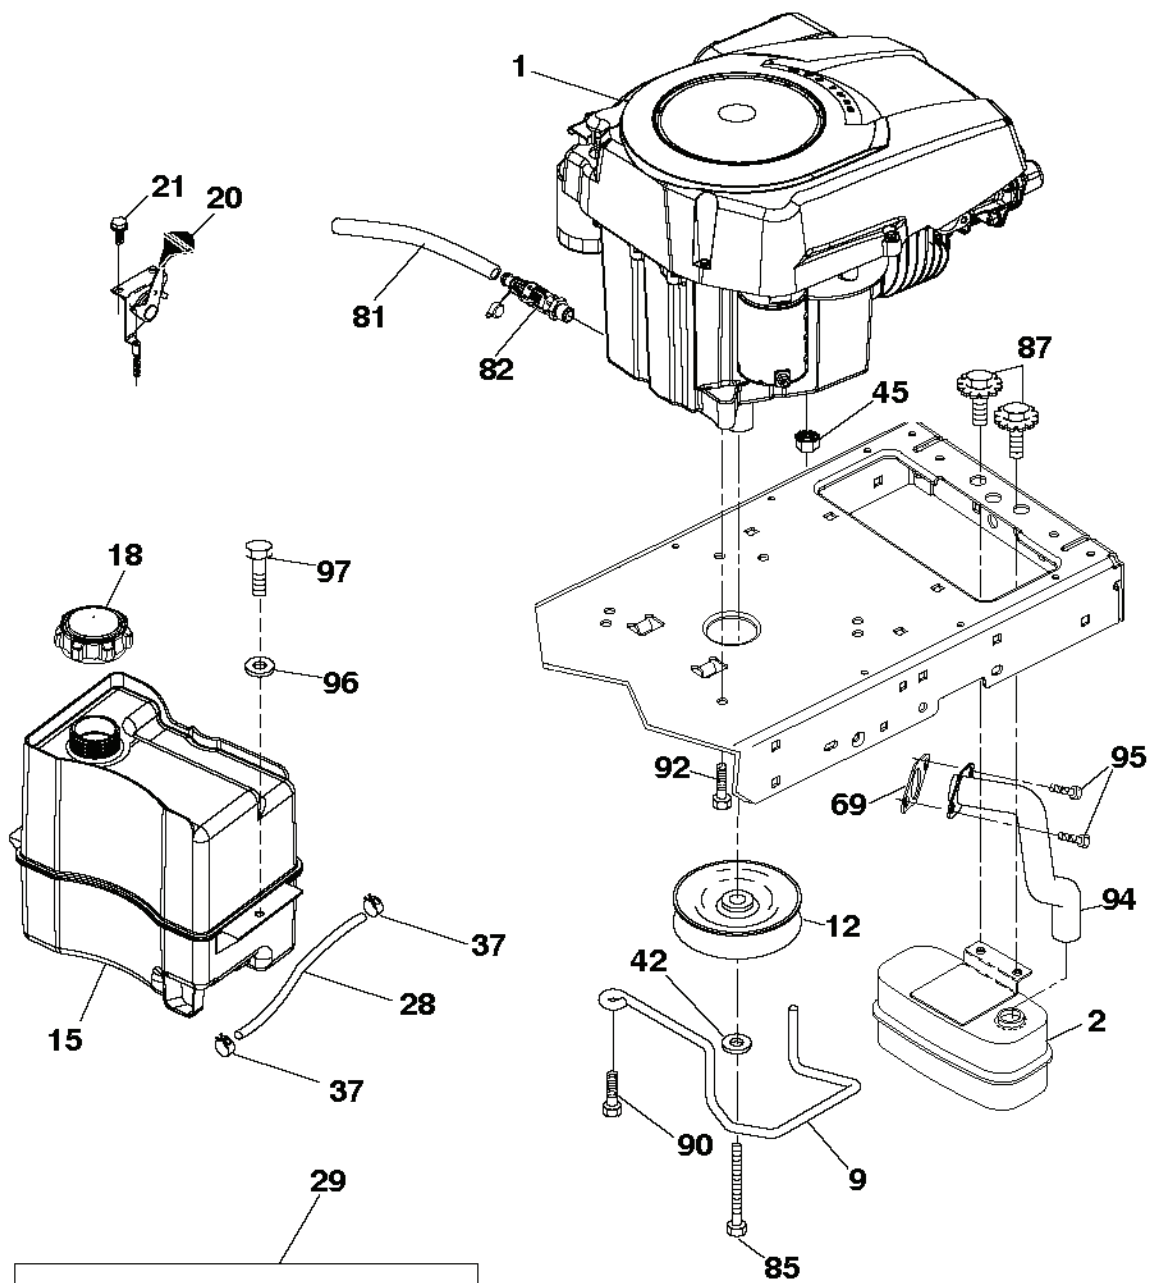

wheel_art_1-tex

REF.	PART NO.	DESCRIPTION	REMARK	QTY.	KIT
1	532059192	CAP VALVE		1	
2	532065139	NIPPLE		1	
3	532138336	RIM	Front	1	
4	532059904	HOSE	Front (Service Item Only)	1	
5	532106222	TIRE	Front 15 x 6.0-6	1	
6	532124957	FITTING	(Front Wheel Only)	1	
7	532124959	BEARING	(Front Wheel Only)	1	
8	532175039	HUB CAP		1	
9	532138468	TIRE	Rear 20 x 8-8	1	
10	532124926	HOSE	Rear (Service Item Only)	1	
11	532138337	RIM SPROCKET	Rear 8"	1	
--	532144334	SEALING FOAM	10 OZ TUBE	1	

T06S

With 12V Outlet Option

With Service Minder Option

REF.	PART NO.	DESCRIPTION	REMARK	QTY.	KIT
1	532163465	BATTERY		1	
2	874760412	BOLT		1	
8	532193228	BOX		1	
16	532176138	MICRO SWITCH		1	
21	532400252	HARNESS		1	
22	532004152	BULB		1	
25	532412895	CABLE.STARTER.GG/BL/RE*SUBS/2*		1	
26	532175158	FUSE		1	
27	873510400	NUT		1	
28	532198885	CABLE		1	
29	532401545	SWITCH		1	
30	532193350	IGNITION MODULE		1	
33	532411935	KEY		1	
34	532110712	SWITCH		1	
40	532401098	CABLE		1	
41	817720408	SCREW		1	
42	532131563	COVER		1	
43	532192507	SOLENOID		1	
46	532401763	DISPLAY		1	
55	817060512	SCREW	TYTT	1	
71	532400449	CABLE		1	
79	532175242	HOLDER		1	
87	532197802	SWITCH		1	
90	532435395	TERMINAL COVER		1	
102	532404454	CABLE		1	
105	532407568	SWITCH		1	

SPARK ARRESTER KIT

engine-tex_Kohl_20

REF.	PART NO.	DESCRIPTION	REMARK	QTY.	KIT
1	000000000	W/O DESCRIPTION	ENGINE KOHLER MODEL SV610-3215	1	
2	532188655	MUFFLER		1	
9	532194320	BELT GUIDE		1	
12	532405472	PULLEY		1	
15	532407489	TANK FUEL		1	
18	532430220	FUEL CAP		1	
20	532401508	THROTTLE CONTROL		1	
21	532416358	SCREW		1	
28	532137040	HOSE		1	
29	532137180	SPARK ARRESTER KIT	KIT	1	
37	532123487	HOSE CLAMP		1	
42	810040700	WASHER		1	
45	873510400	NUT		1	
69	532185909	GASKET		1	
81	532148456	TUBE		1	
82	532428287	PLUG		1	
85	532173937	BOLT		1	
87	537171877	BOLT		1	
90	817000616	SCREW		1	
92	817120616	SCREW		1	
94	532188654	TUBE EXHAUST		1	
95	532192334	SCREW		1	
96	819091416	WASHER		1	
97	817670412	SCREW		1	