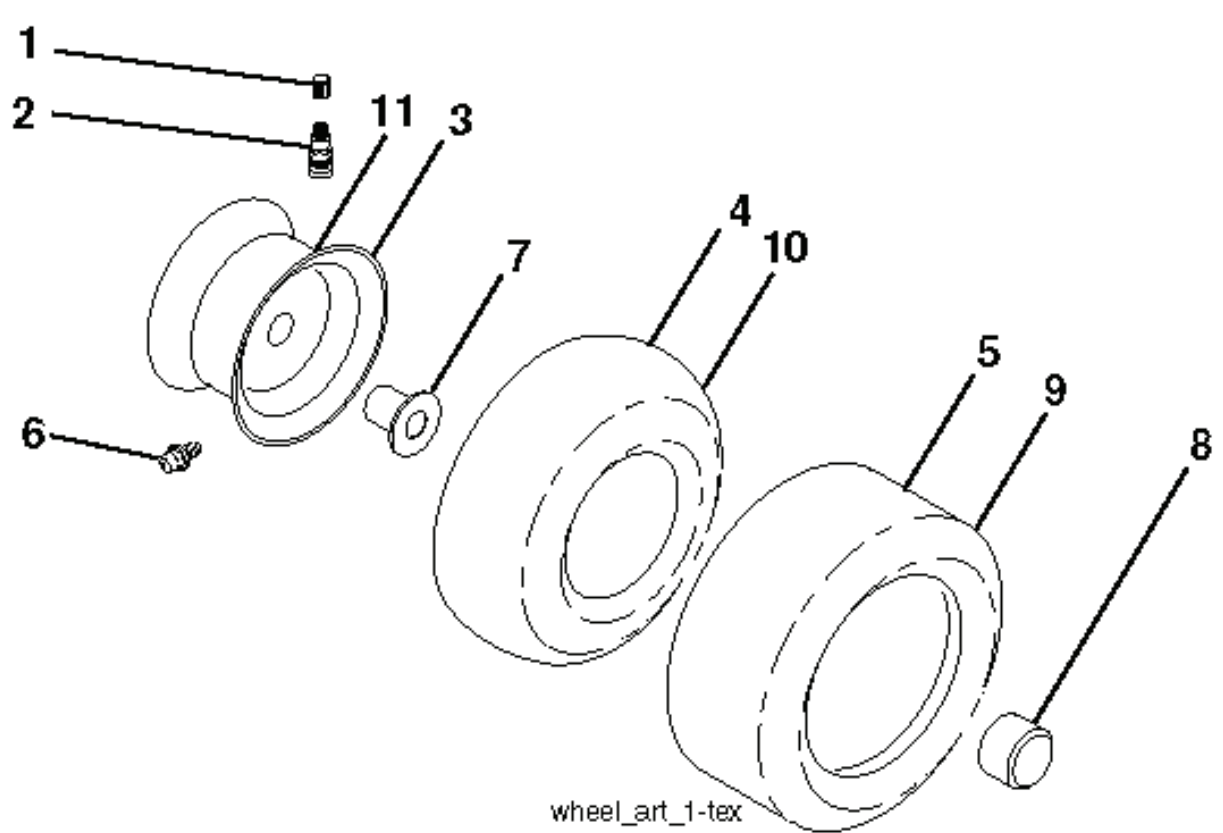

YTH21K46, 96048000900, 2010-12

SPARE PARTS LIST

steering-lex_HUSQSR_22

REF.	PART NO.	DESCRIPTION	REMARK	QTY.	KIT
1	532439740	STEERING WHEEL		1	
2	532195968	SHAFT		1	
4	532403087	SPINDLE	LH	1	
5	532403088	SPINDLE	RH	1	
6	532124931	WASHER		1	
7	532121748	WASHER		1	
8	812000029	RETAINER RING		1	
9	532121232	HUB CAP		1	
13	532121749	WASHER		1	
14	810040600	WASHER		1	
15	873540600	NUT		1	
16	532408219	SHAFT		1	
19	532194729	PLATE		1	
21	532186737	ADAPTER		1	
22	532420537	SUPPORT		1	
26	532439743	HUB CAP		1	
28	817000612	SCREW		1	
35	532194732	PLATE		1	
45	819183812	WASHER		1	
51	873940800	NUT		1	
53	532188967	WASHER		1	
57	532407465	BRACKET		1	
58	532194747	BOLT		1	
59	532194748	WASHER		1	
60	873971000	NUT		1	
61	532194740	LINK	LH	1	
62	532194741	LINK	RH	1	
63	817000512	SCREW		1	
64	532199849	SPRING RETAINER		1	
66	871020748	BOLT		1	
67	532194737	BUSHING		1	
68	873900700	NUT		1	
69	532199162	WASHER		1	
70	532196197	BRACKET		1	

wheel_art_1-tex

REF.	PART NO.	DESCRIPTION	REMARK	QTY.	KIT
1	532059192	CAP VALVE		1	
2	532065139	NIPPLE		1	
3	532138336	RIM	Front	1	
4	532059904	HOSE	Front (Service Item Only)	1	
5	532106222	TIRE	Front 15 x 6.0-6	1	
6	532124957	FITTING	(Front Wheel Only)	1	
7	532124959	BEARING	(Front Wheel Only)	1	
8	532175039	HUB CAP		1	
9	532138468	TIRE	Rear 20 x 8-8	1	
10	532124926	HOSE	Rear (Service Item Only)	1	
11	532138337	RIM SPROCKET	Rear 8"	1	
--	532144334	SEALING FOAM	10 OZ TUBE	1	