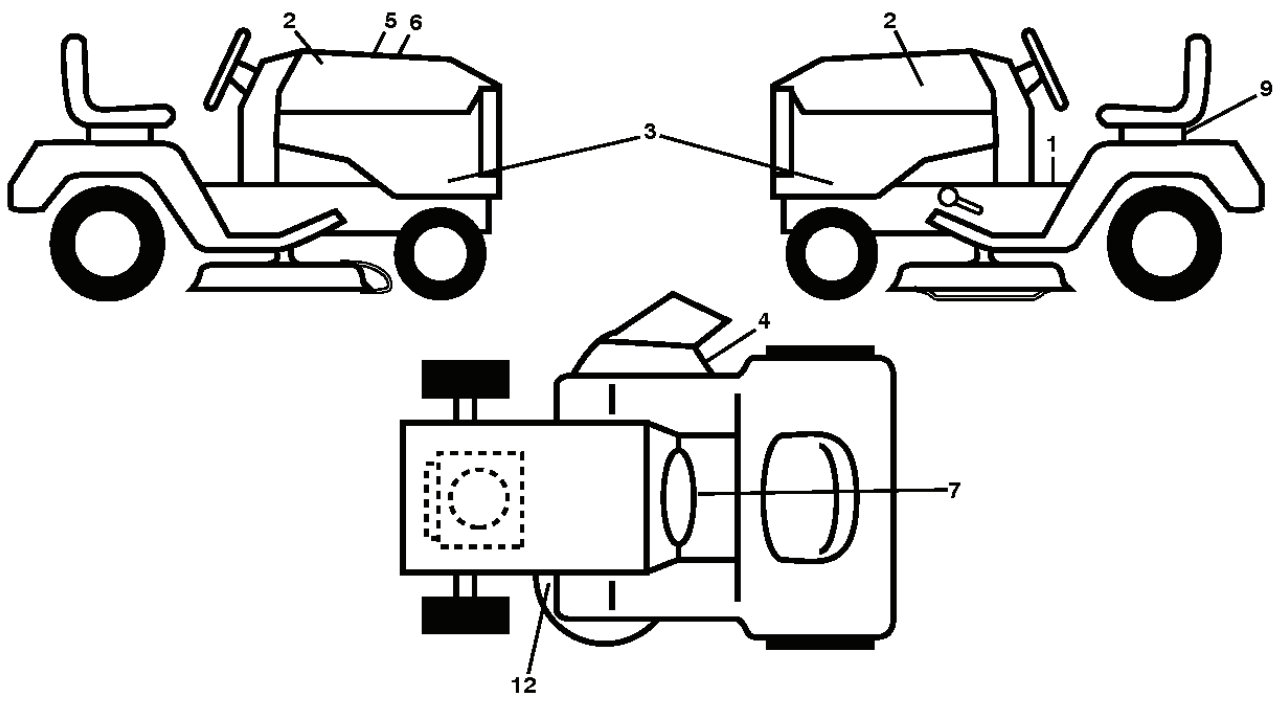

REF.	PART NO.	DESCRIPTION	REMARK	QTY.	KIT
1	532411658	DECAL		1	
2	581627301	DECAL		1	
3	532430117	PLATE, OUTER HEIGHT, RED		1	
4	532170563	DECALC, "DANGER"		1	
5	532423829	DECAL		1	
6	532430522	DECAL		1	
7	532435286	DECAL		1	
9	532145005	DECAL		1	
12	532160396	DECAL		1	
--	532166960	DECAL	BYPASS	1	
--	532439681	PLATE	LH	1	
--	532439682	PAD	RH	1