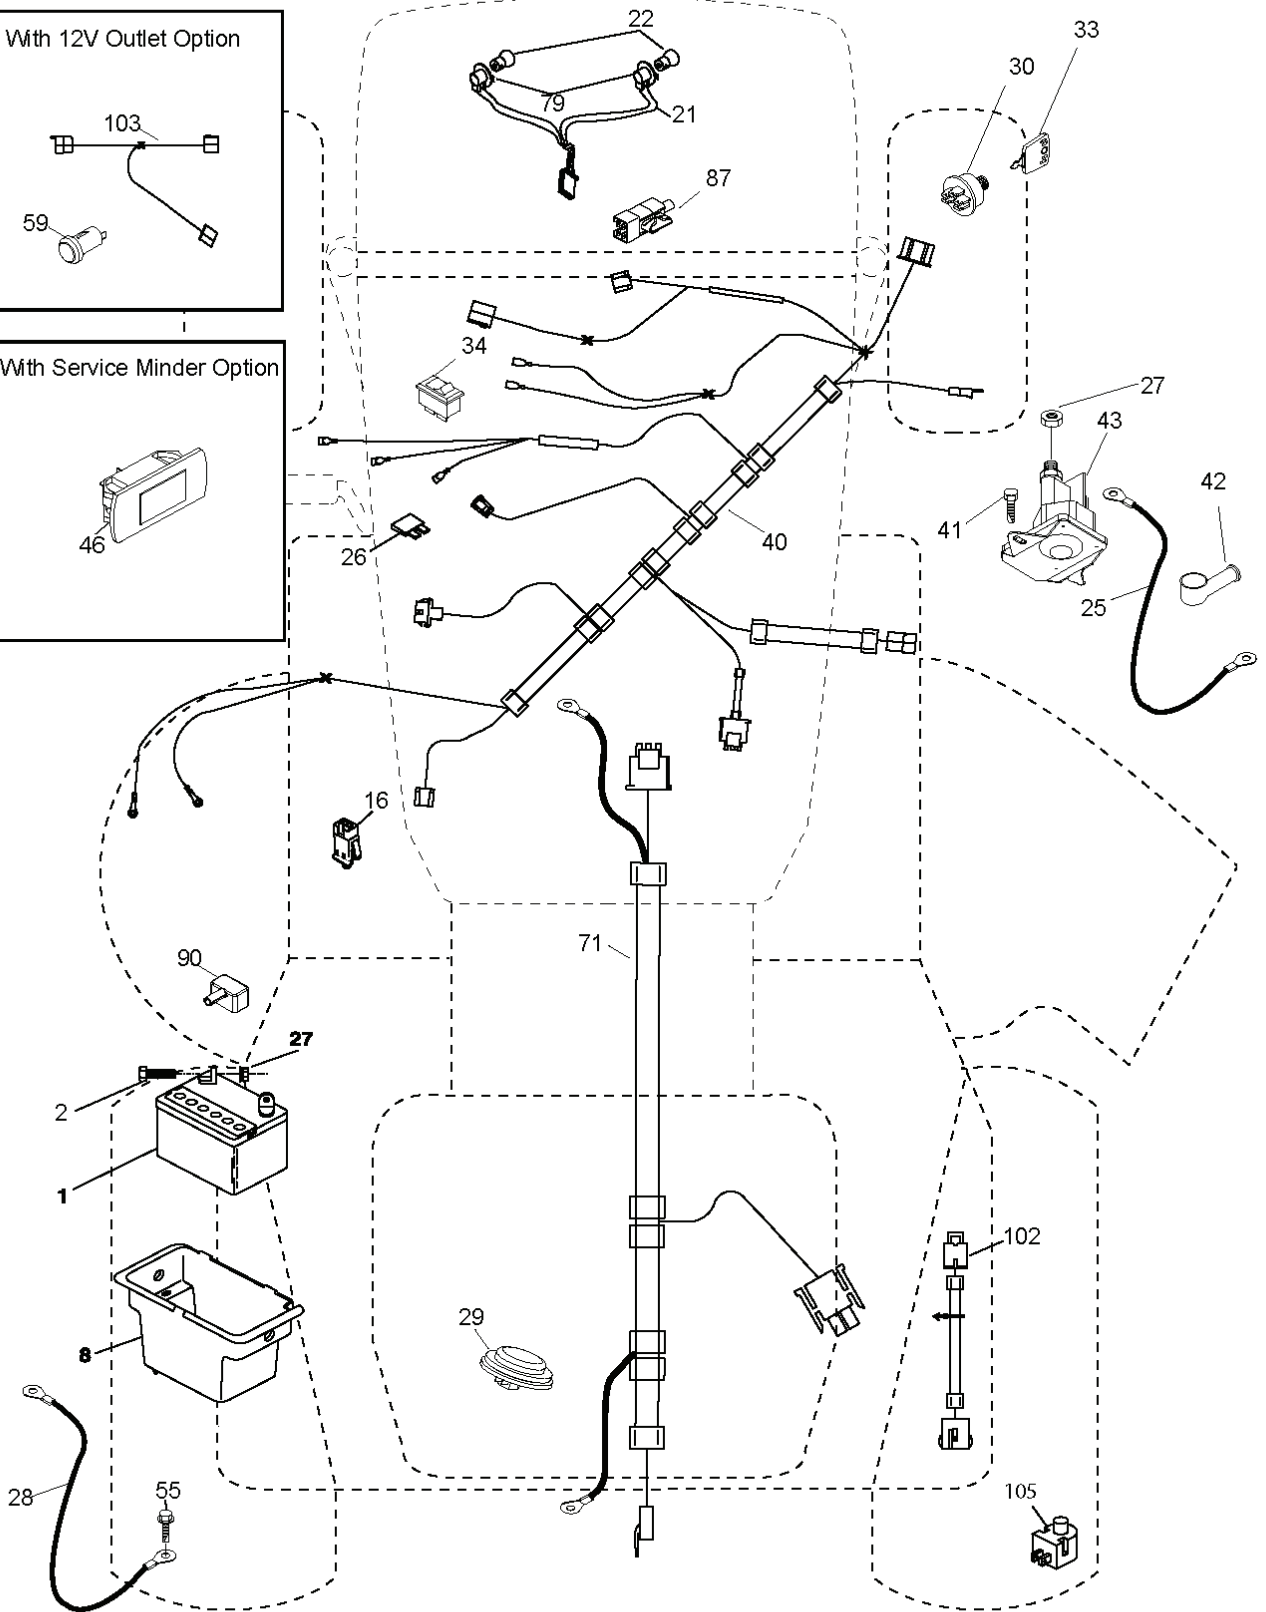

T06S

With 12V Outlet Option

With Service Minder Option

REF.	PART NO.	DESCRIPTION	REMARK	QTY.	KIT
1	532163465	BATTERY		1	
2	874760412	BOLT		1	
8	532193228	BOX		1	
16	532176138	MICRO SWITCH		1	
21	532400252	HARNESS		1	
22	532004152	BULB		1	
25	532412895	CABLE.STARTER.GG/BL/RE*SUBS/2*		1	
26	532175158	FUSE		1	
27	873510400	NUT		1	
28	532198885	CABLE		1	
29	532401545	SWITCH		1	
30	532193350	IGNITION MODULE		1	
33	532411935	KEY		1	
34	532110712	SWITCH		1	
40	532401098	CABLE		1	
41	817720408	SCREW		1	
42	532131563	COVER		1	
43	532192507	SOLENOID		1	
46	532401763	DISPLAY		1	
55	817060512	SCREW	TYTT	1	
71	532400449	CABLE		1	
79	532175242	HOLDER		1	
87	532197802	SWITCH		1	
90	532435395	TERMINAL COVER		1	
102	532404454	CABLE		1	
105	532407568	SWITCH		1