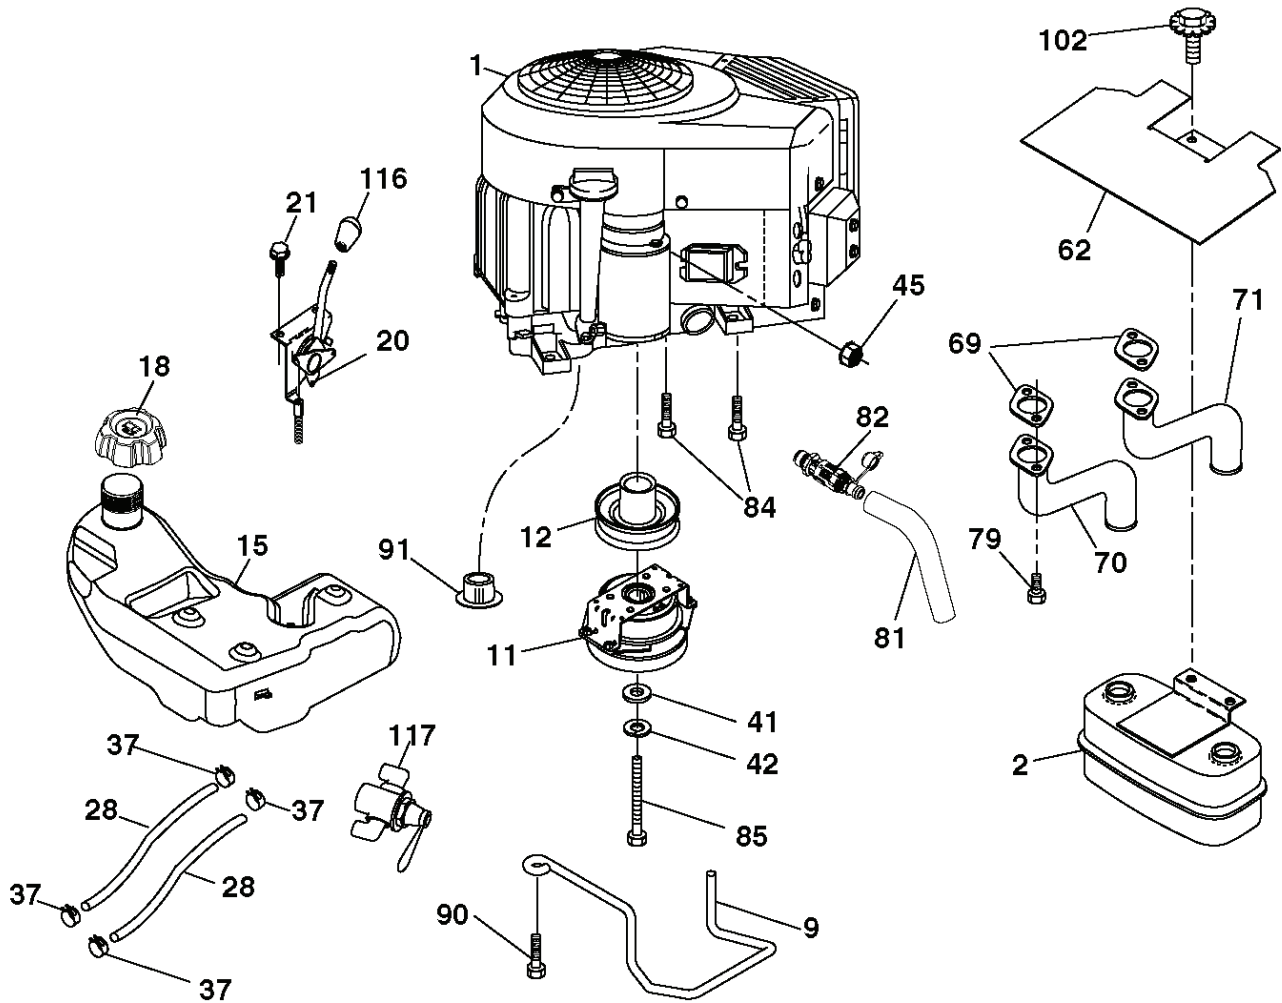

SPARK ARRESTER KIT

engine-tex_bs-2cyl_115_r1

REF.	PART NO.	DESCRIPTION	REMARK	QTY.	KIT
1	000000000	W/O DESCRIPTION	ENGINE B&S MODEL NO. 40R8-0022-G1 (587251601)	1	
2	532445962	MUFFLER		1	
9	584908001	KEEPER		1	
11	587241601	CLUTCH		1	
12	532405097	PULLEY		1	
15	532422804	TANK FUEL		1	
18	584248702	FUEL CAP		1	
20	586219601	THROTTLE CONTROL		1	
21	532416358	SCREW		1	
28	532142158	FULE LINE		1	
29	532137180	SPARK ARRESTER KIT		1	
37	532123487	HOSE CLAMP		1	
41	532126197	WASHER		1	
42	810040700	WASHER		1	
45	873510400	NUT		1	
62	532434017	SHIELD		1	
69	532165391	GASKET		1	
70	581881101	TUBE		1	
71	581881001	TUBE		1	
79	532183906	SCREW		1	
81	532148456	TUBE		1	
82	532428287	PLUG		1	
84	817060620	SCREW		1	
85	532179953	BOLT		1	
90	817000616	SCREW		1	
91	532187495	BUSHING		1	
102	817000512	SCREW		1	
116	539132624	KNOB		1	
117	532420828	VALVE FUEL RESERVE		1	
	PART NO.		REMARK		KIT