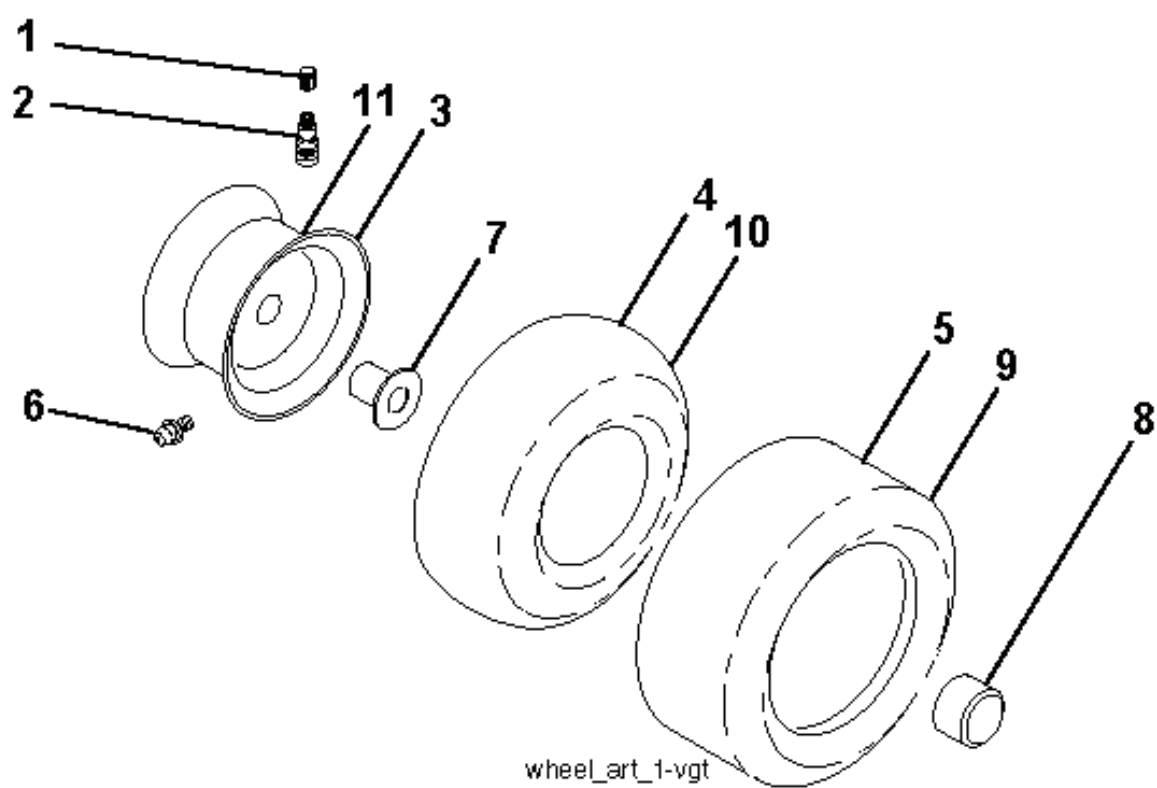

lift-tex_24

REF.	PART NO.	DESCRIPTION	REMARK	QTY.	KIT
2	532422027	SHAFT		1	
3	532195230	LEVER		1	
7	580962301	GRIP		1	
10	532196314	SPRING		1	
41	532175994	NUT		1	
87	532194209	SPRING		1	
88	532410710	SPRING		1	
89	819191912	WASHER		1	
91	532403407	LINK		1	
96	532195263	BUSHING		1	
97	817000612	SCREW		1	
98	574822501	SUSPENSION		1	
114	873360700	NUT		1	

SCH12

PTO SWITCH (MATING SIDE)

IGNITION SWITCH

POSITION	CIRCUIT	"MAKE"
OFF	M+G+A1	
RUN/OVERRIDE	B+A1	
RUN	B+A1	L+A2
START	B + S + A1	

CHASSIS HARNESS CONNECTOR (MATING SIDE)

DASH HARNESS CONNECTOR

WIRING INSULATED CLIPS
NOTE: IF WIRING INSULATED CLIPS WERE REMOVED FOR SERVICING OF UNIT, THEY SHOULD BE RE-INSTALLED TO PROPERLY SECURE YOUR WIRING.

NON-REMOVABLE CONNECTIONS

REMOVABLE CONNECTIONS

REF.	PART NO.	DESCRIPTION	REMARK	QTY.	KIT
1	532439740	STEERING WHEEL		1	
2	532436870	WHEEL AXLE		1	
4	532436873	SPINDLE		1	
5	532436874	SPINDLE		1	
6	532124931	WASHER		1	
7	532121748	WASHER		1	
8	812000029	RETAINER RING		1	
9	532121232	HUB CAP		1	
13	532121749	WASHER		1	
14	810040600	WASHER		1	
15	873540600	NUT		1	
16	587016002	SHAFT		1	
19	532194729	PLATE		1	
21	586840201	ADAPTER		1	
22	585029901	BEARING		1	
26	532439743	HUB CAP		1	
27	819211616	WASHER		1	
28	817000612	SCREW		1	
35	532440770	GEAR		1	
45	819183812	WASHER		1	
50	873900600	NUT		1	
53	532188967	WASHER		1	
54	874760636	BOLT		1	
55	532414736	SPACER		1	
58	532194747	BOLT		1	
59	532194748	WASHER		1	
60	873971000	NUT		1	
61	532436884	LINK		1	
62	532436885	TUBE		1	
63	817000512	SCREW		1	
64	532199849	SPRING RETAINER		1	
65	532194734	BRACKET		1	
66	871020748	BOLT		1	
67	532194737	BUSHING		1	
68	873900700	NUT		1	
69	532199162	WASHER		1	
70	585338801	BRACKET		1	
75	580683701	PINION		1	
76	580683601	SCREW		1	
78	532057079	WASHER		1	
80	532001370	WASHER		1	
81	532436887	LINK		1	
82	532442147	BOLT		1	
85	532441873	PIVOT		1	
86	532441872	PIVOT		1	
122	532444962	CAP		1	