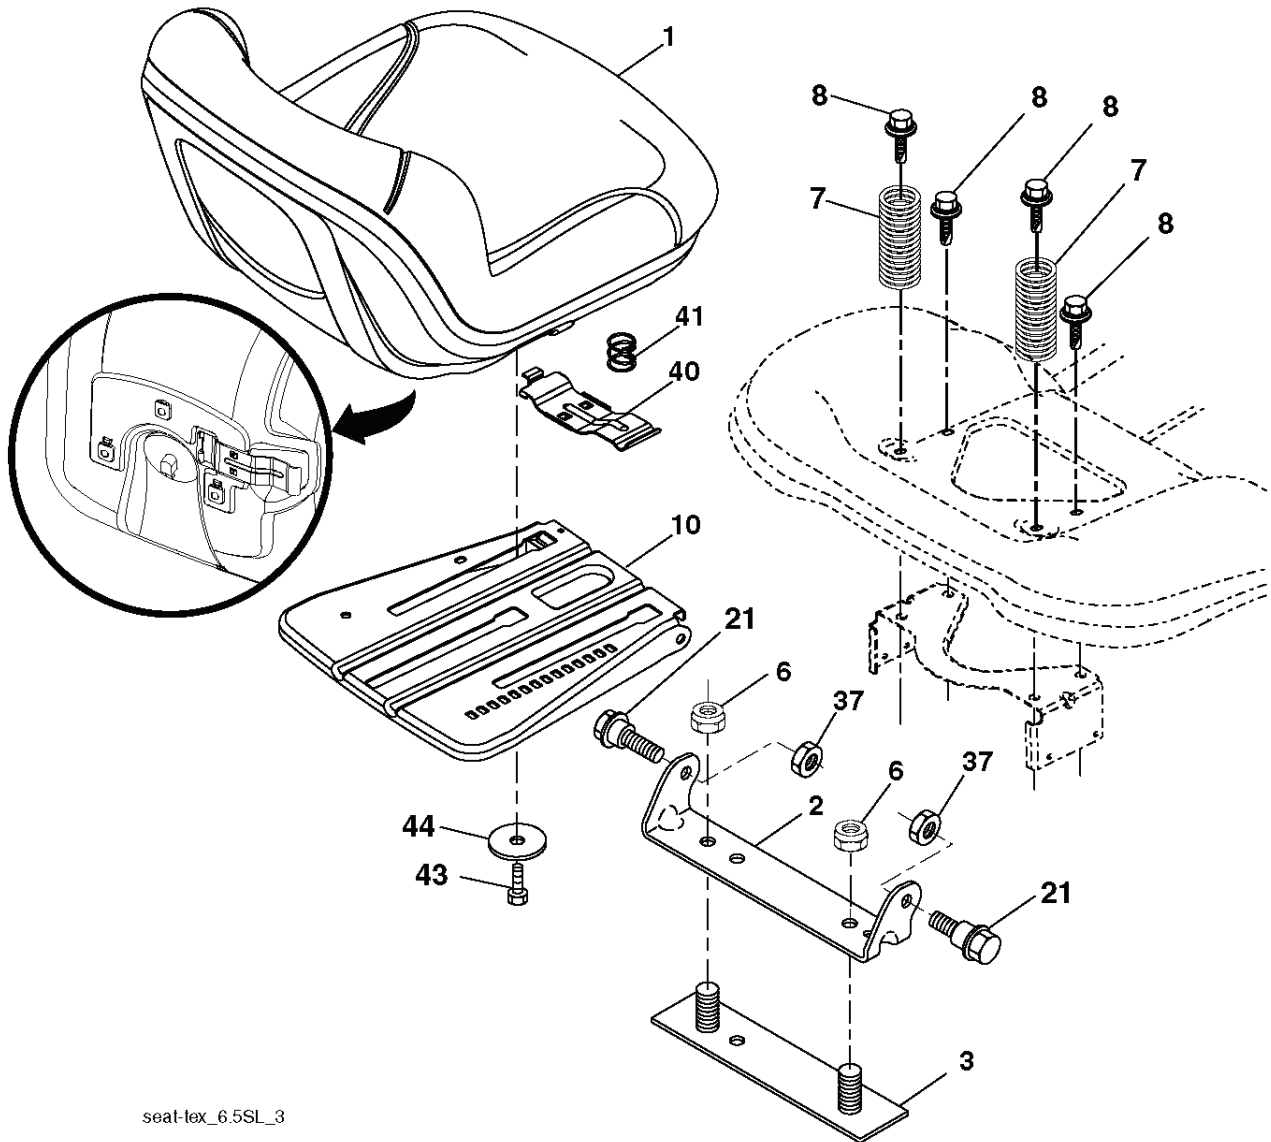

seal-lex_6.5SL_3

REF.	PART NO.	DESCRIPTION	REMARK	QTY.	KIT
1	532439822	SEAT		1	
2	532180166	BRACKET		1	
3	532140675	STRAP		1	
6	873800600	NUT		1	
7	532124181	SPRING		1	
8	532171877	BOLT		1	
10	532196977	PLATE		1	
21	532171852	BOLT		1	
37	873800500	LOCK NUT		1	
40	532197661	HANDLE		1	
41	532198200	SPRING		1	
43	874760612	BOLT		1	
44	819133812	WASHER		1