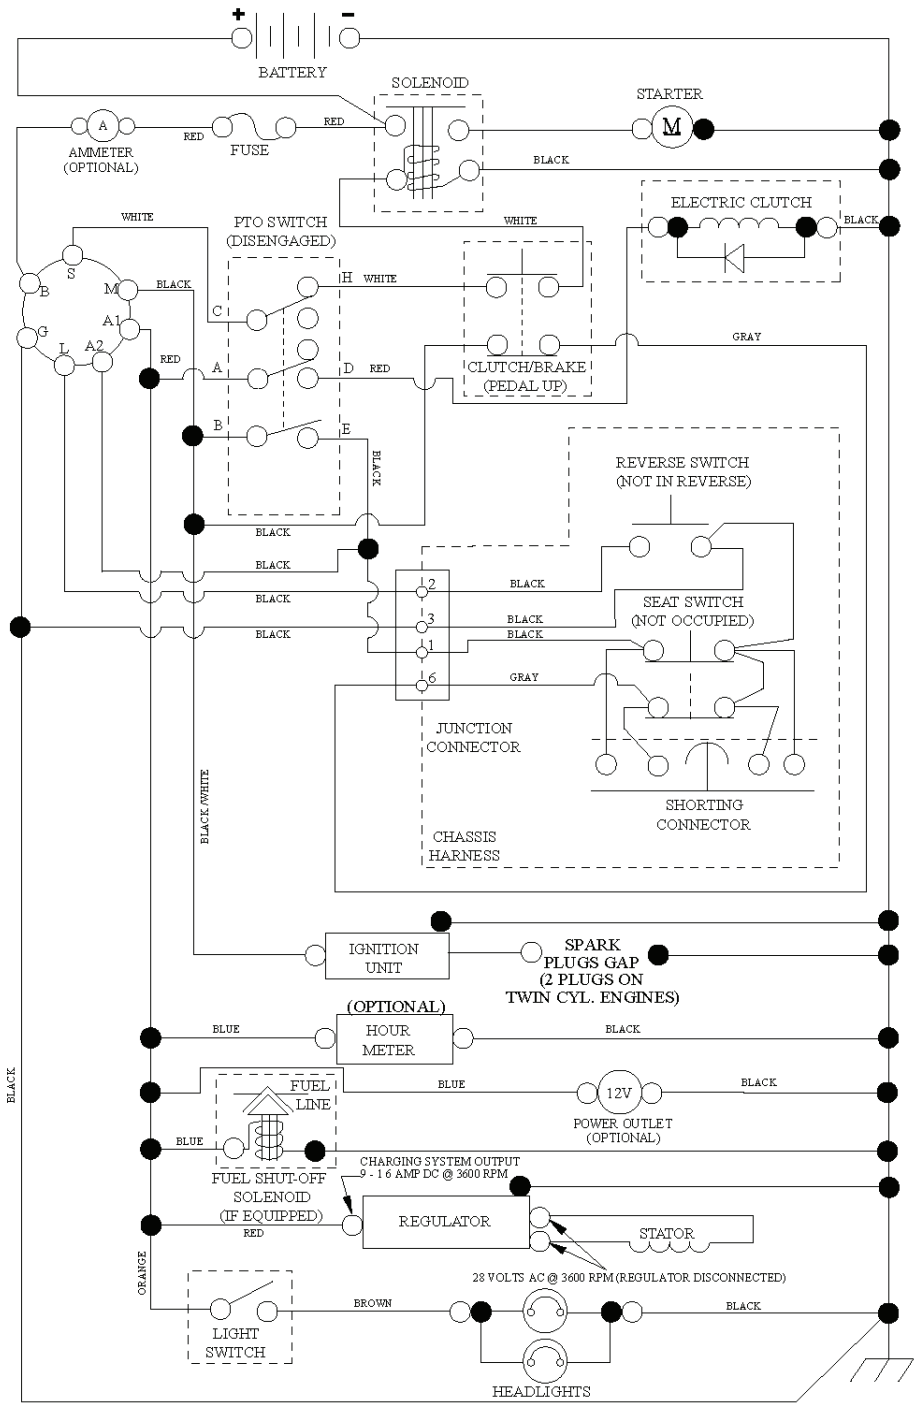

42_F_elec-Tex_2_r3

REF.	PART NO.	DESCRIPTION	REMARK	QTY.	KIT
1	574778902	DECK		1	
2	539112170	HOUSING ASSY		1	
3	532187690	WASHER		1	
5	532400234	NUT		1	
6	539112078	BLADE		1	
7	532193003	SCREW		1	
8	532176066	ROLLER		1	
9	532179127	ROD ROLLER NOSE		1	
10	532194208	PIN		1	
11	539110731	CHUTE		1	
12	539110735	SPRING		1	
13	539110736	CLEVIS PIN		1	
14	532195161	STUD		1	
15	539112412	PLATE		1	
16	539990799	BOLT		1	
17	539990717	NUT		1	
18	575224501	BUSHING		1	
19	539132728	PULLEY		1	
20	539108271	BOLT		1	
21	539106504	WASHER		1	
22	539990517	WASHER		1	
23	539976979	NUT		1	
24	539112899	NUT, 5/16-18, NYLOC		1	
25	539104864	WASHER		1	
26	532178515	WASHER		1	
27	532196104	PULLEY		1	
28	574827101	ARM		1	
29	539990923	RHSNB 3/8-16X1-3/4 GR 5 ZD		1	
30	532177968	PULLEY		1	
31	539104763	CLIP		1	
32	539990692	WASHER		1	
33	539132019	NUT		1	
34	521996501	NUT		1	
35	575224702	SHIELD		1	
36	575967102	SHIELD		1	
37	539990209	SCREW		1	
38	539990187	WASHER		1	
40	532133957	WHEEL		1	
41	532193406	BOLT		1	
42	532195185	ARM		1	
43	539200282	NUT		1	
44	539113621	SB 3/8-16 X 3/8 SKT HD ZD		1	
45	539990122	WASHER		1	
46	574845601	BELT		1	
50	575224301	GUARD		1	
51	575224401	PULLEY		1	
52	539104870	BOLT		1	
53	532415598	HOSE COUPLING		1	
54	539108461	SCREW		1	
55	539115574	EYE BOLT		1	
56	539106850	SPRING		1	
58	532110485	BEARING		1	
59	575416201	PULLEY		1	
60	532169484	PIN		1	
61	584953901	BOLT		1	
--	532445356	CUTTING DECK		1	

SCH12

PTO SWITCH (MATING SIDE)

IGNITION SWITCH

POSITION	CIRCUIT	"MAKE"
OFF	M+G+A1	
RUN/OVERRIDE	B+A1	
RUN	B+A1	L+A2
START	B + S + A1	

CHASSIS HARNESS CONNECTOR (MATING SIDE)

DASH HARNESS CONNECTOR

WIRING INSULATED CLIPS
NOTE: IF WIRING INSULATED CLIPS WERE REMOVED FOR SERVICING OF UNIT, THEY SHOULD BE RE-INSTALLED TO PROPERLY SECURE YOUR WIRING.