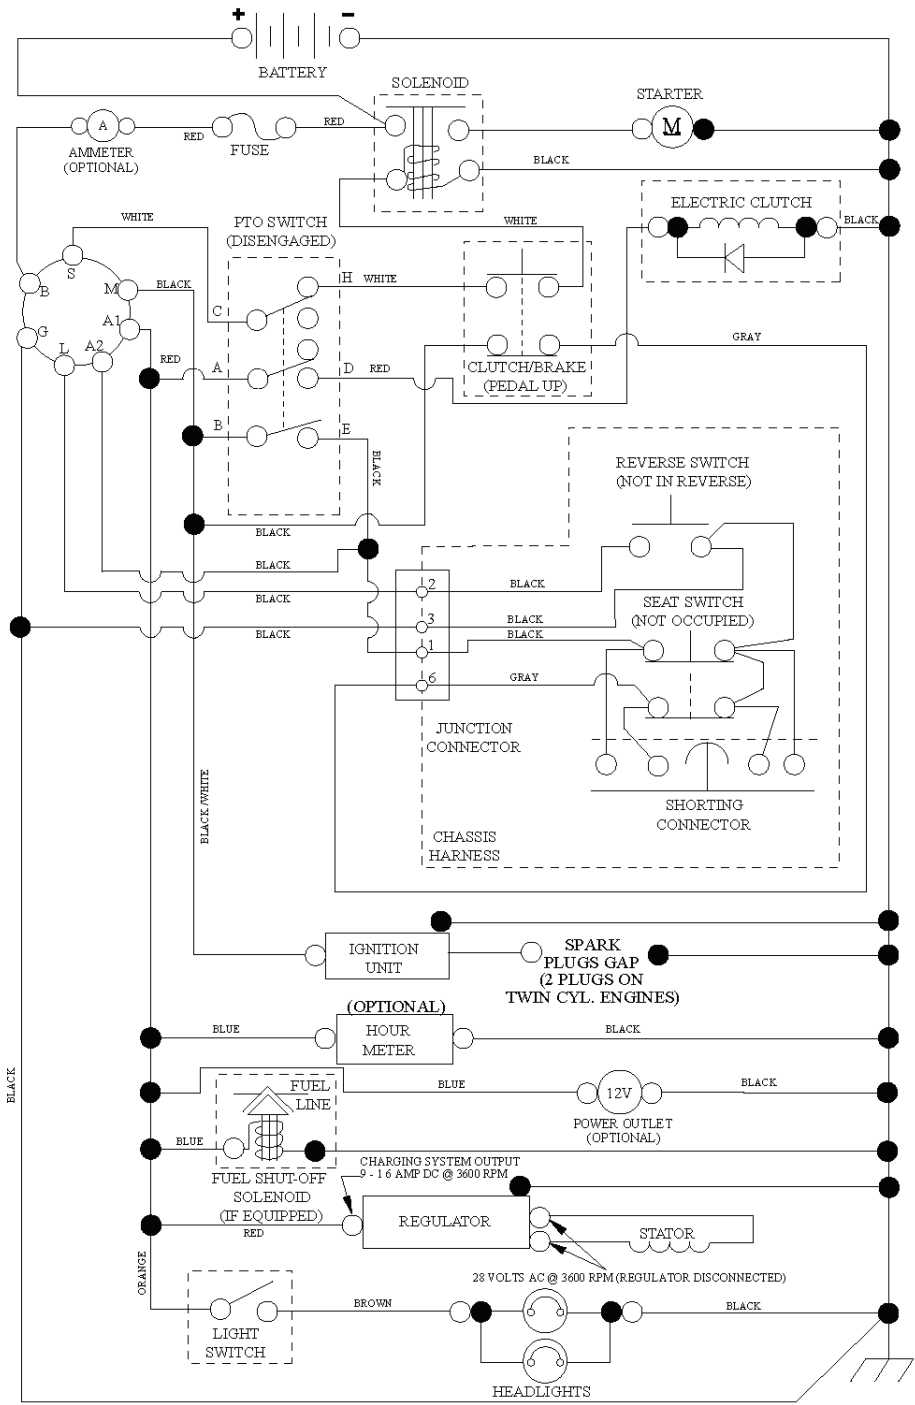

SCH12

POSITION	CIRCUIT	"MAKE"
OFF	M+G+A1	
RUN/OVERRIDE	B+A1	
RUN	B+A1	L+A2
START	B + S + A1	

WIRING INSULATED CLIPS
NOTE: IF WIRING INSULATED
CLIPS WERE REMOVED FOR
SERVICING OF UNIT, THEY
SHOULD BE RE-INSTALLED TO
PROPERLY SECURE YOUR
WIRING.

NON-REMOVABLE
CONNECTIONS

REMOVABLE
CONNECTIONS