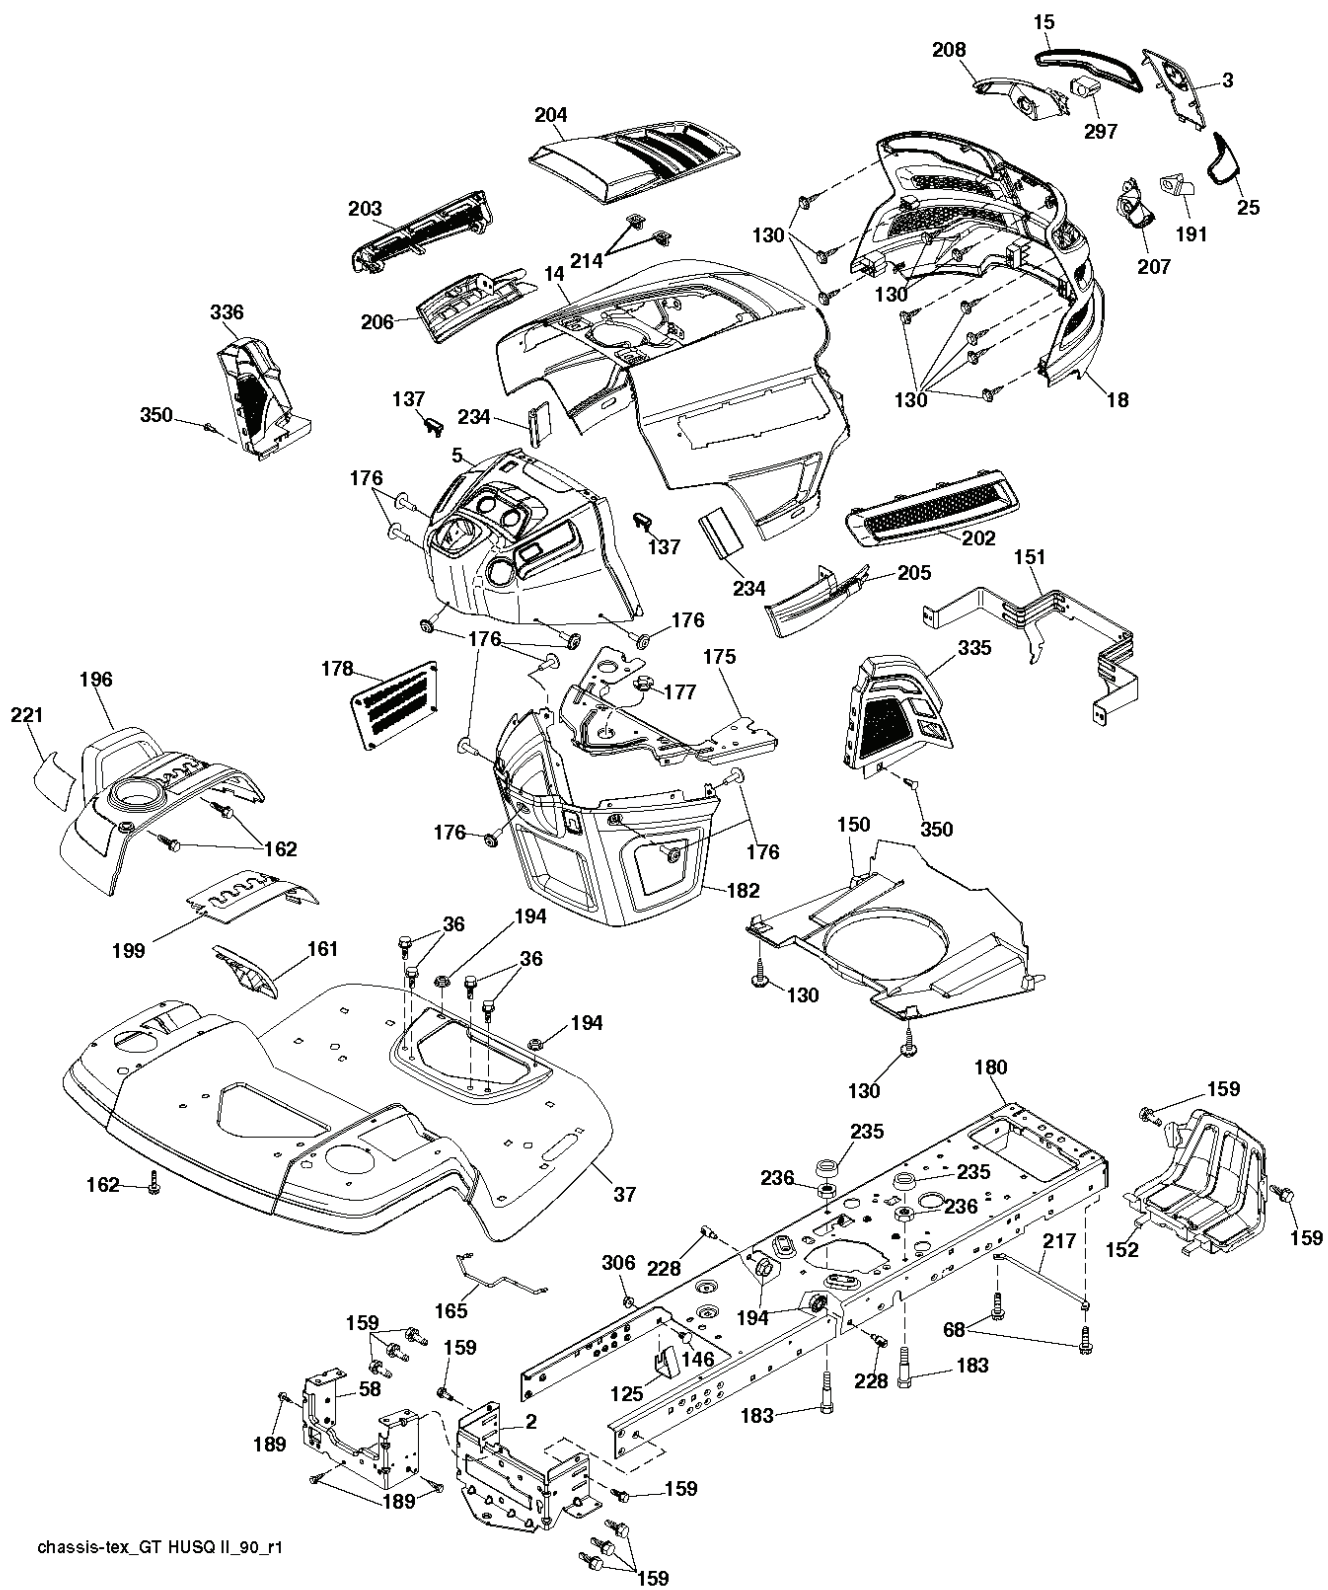

YTH2242 TDRF, 96041023700, 2011-05

SPARE PARTS LIST

lift-tex_24

REF.	PART NO.	DESCRIPTION	REMARK	QTY.	KIT
2	532422027	SHAFT		1	
3	532195230	LEVER		1	
7	532411555	GRIP		1	
10	532196314	SPRING		1	
41	532175994	NUT		1	
87	532194209	SPRING		1	
88	532410710	SPRING		1	
89	819191912	WASHER		1	
91	532403407	LINK		1	
96	532195263	BUSHING		1	
97	817000612	SCREW		1	
98	574822501	SUSPENSION		1	
114	873360700	NUT		1	

seal-tex_6.5SL_3

REF.	PART NO.	DESCRIPTION	REMARK	QTY.	KIT
1	532439822	SEAT		1	
2	532180166	BRACKET		1	
3	532140675	STRAP		1	
6	873800600	NUT		1	
7	532124181	SPRING		1	
8	532171877	BOLT		1	
10	532196977	PLATE		1	
21	532171852	BOLT		1	
37	873800500	LOCK NUT		1	
40	532197661	HANDLE		1	
41	532198200	SPRING		1	
43	874760612	BOLT		1	
44	819133812	WASHER		1	

REF.	PART NO.	DESCRIPTION	REMARK	QTY.	KIT
1	532140837	DECAL		1	
2	532145005	DECAL		1	
3	532400389	LABEL		1	
4	532159736	DECAL		1	
5	532432914	DECAL		1	
6	532168869	DECAL		1	
7	532124433	DECAL		1	
8	532418600	DECAL		1	
9	532178302	DECAL		1	
10	532443839	DECAL		1	
11	532159737	DECAL		1	
12	532426209	DECAL		1	
13	532196841	DECAL		1	
14	532444001	DECAL		1	
15	581724301	DECAL		1	
16	581627301	DECAL		1	
17	539113224	DECAL		1	
18	532198785	LABEL		1	
--	532162598	DECAL		1	
--	532166960	DECAL		1	
--	532439882	PAD		1	
--	532439881	PAD		1	