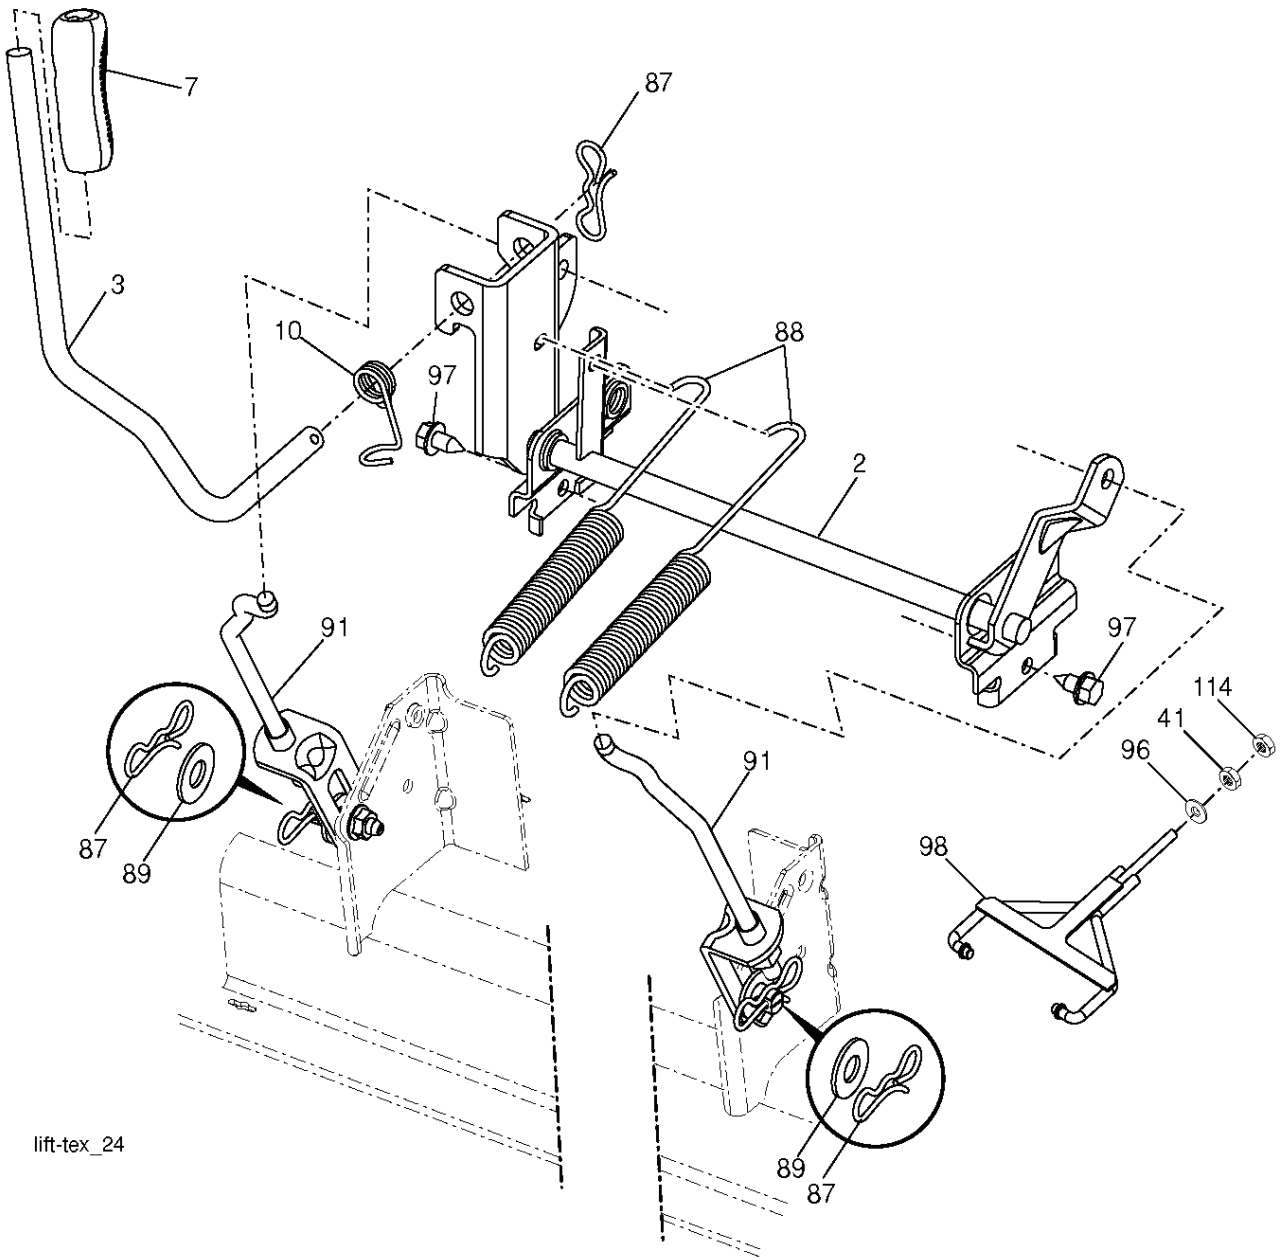

YTH2242 TDRF, 96041023700, 2011-05

SPARE PARTS LIST

lift-tex_24

REF.	PART NO.	DESCRIPTION	REMARK	QTY.	KIT
2	532422027	SHAFT		1	
3	532195230	LEVER		1	
7	532411555	GRIP		1	
10	532196314	SPRING		1	
41	532175994	NUT		1	
87	532194209	SPRING		1	
88	532410710	SPRING		1	
89	819191912	WASHER		1	
91	532403407	LINK		1	
96	532195263	BUSHING		1	
97	817000612	SCREW		1	
98	574822501	SUSPENSION		1	
114	873360700	NUT		1	

seal-tex_6.5SL_3

REF.	PART NO.	DESCRIPTION	REMARK	QTY.	KIT
1	532439822	SEAT		1	
2	532180166	BRACKET		1	
3	532140675	STRAP		1	
6	873800600	NUT		1	
7	532124181	SPRING		1	
8	532171877	BOLT		1	
10	532196977	PLATE		1	
21	532171852	BOLT		1	
37	873800500	LOCK NUT		1	
40	532197661	HANDLE		1	
41	532198200	SPRING		1	
43	874760612	BOLT		1	
44	819133812	WASHER		1	

REF.	PART NO.	DESCRIPTION	REMARK	QTY.	KIT
1	532140837	DECAL		1	
2	532145005	DECAL		1	
3	532400389	LABEL		1	
4	532159736	DECAL		1	
5	532432914	DECAL		1	
6	532168869	DECAL		1	
7	532124433	DECAL		1	
8	532418600	DECAL		1	
9	532178302	DECAL		1	
10	532443839	DECAL		1	
11	532159737	DECAL		1	
12	532426209	DECAL		1	
13	532196841	DECAL		1	
14	532444001	DECAL		1	
15	581724301	DECAL		1	
16	581627301	DECAL		1	
17	539113224	DECAL		1	
18	532198785	LABEL		1	
--	532162598	DECAL		1	
--	532166960	DECAL		1	
--	532439882	PAD		1	
--	532439881	PAD		1	