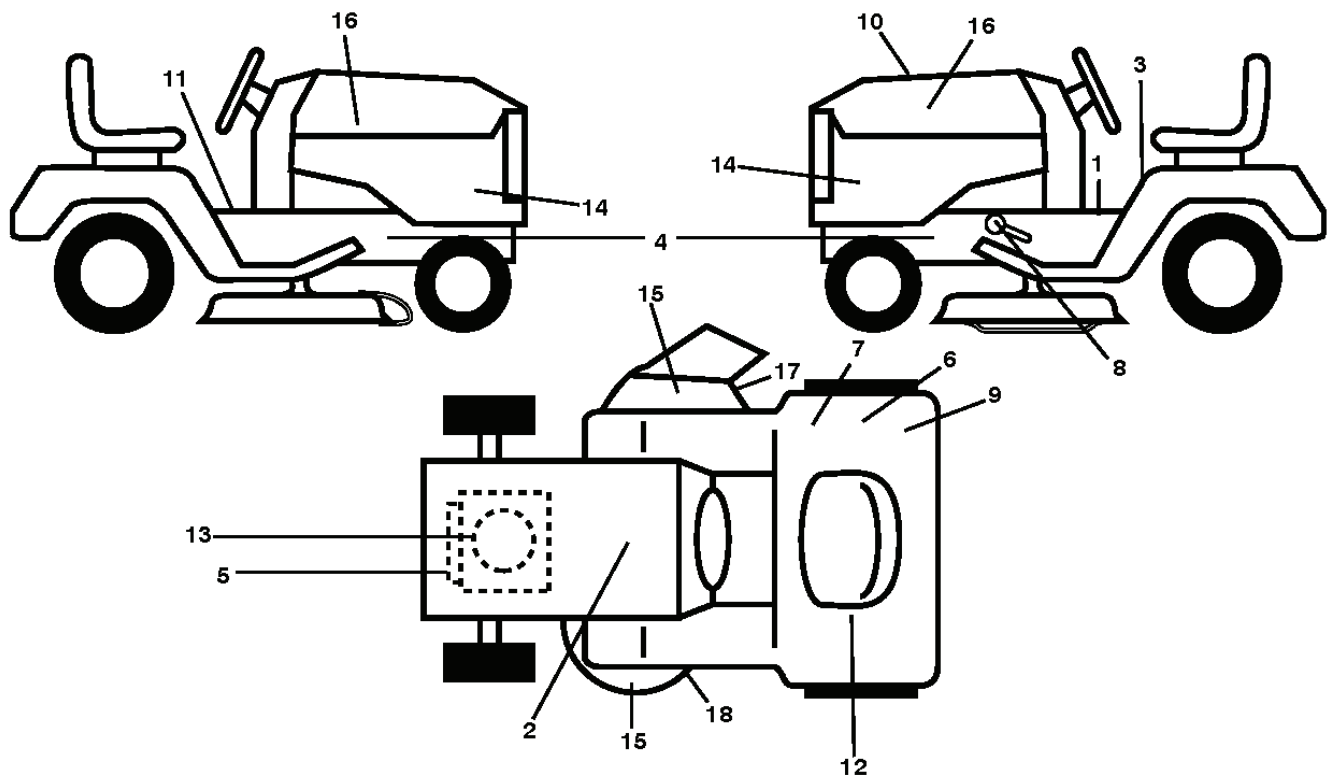

YTH2242 TDRF, 96041023700, 2011-05

SPARE PARTS LIST

lift-tex_24

REF.	PART NO.	DESCRIPTION	REMARK	QTY.	KIT
2	532422027	SHAFT		1	
3	532195230	LEVER		1	
7	532411555	GRIP		1	
10	532196314	SPRING		1	
41	532175994	NUT		1	
87	532194209	SPRING		1	
88	532410710	SPRING		1	
89	819191912	WASHER		1	
91	532403407	LINK		1	
96	532195263	BUSHING		1	
97	817000612	SCREW		1	
98	574822501	SUSPENSION		1	
114	873360700	NUT		1	

seal-tex_6.5SL_3

REF.	PART NO.	DESCRIPTION	REMARK	QTY.	KIT
1	532439822	SEAT		1	
2	532180166	BRACKET		1	
3	532140675	STRAP		1	
6	873800600	NUT		1	
7	532124181	SPRING		1	
8	532171877	BOLT		1	
10	532196977	PLATE		1	
21	532171852	BOLT		1	
37	873800500	LOCK NUT		1	
40	532197661	HANDLE		1	
41	532198200	SPRING		1	
43	874760612	BOLT		1	
44	819133812	WASHER		1	

REF.	PART NO.	DESCRIPTION	REMARK	QTY.	KIT
1	532140837	DECAL		1	
2	532145005	DECAL		1	
3	532400389	LABEL		1	
4	532159736	DECAL		1	
5	532432914	DECAL		1	
6	532168869	DECAL		1	
7	532124433	DECAL		1	
8	532418600	DECAL		1	
9	532178302	DECAL		1	
10	532443839	DECAL		1	
11	532159737	DECAL		1	
12	532426209	DECAL		1	
13	532196841	DECAL		1	
14	532444001	DECAL		1	
15	581724301	DECAL		1	
16	581627301	DECAL		1	
17	539113224	DECAL		1	
18	532198785	LABEL		1	
--	532162598	DECAL		1	
--	532166960	DECAL		1	
--	532439882	PAD		1	
--	532439881	PAD		1	