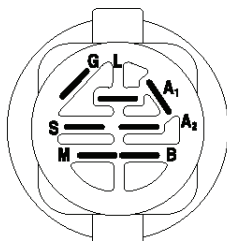

IGNITION SWITCH

POSITION	CIRCUIT	"MAKE"
OFF	M+G+A1	
RUN/OVERRIDE	B+A1	
RUN	B+A1	L+A2
START	B + S + A1	

WIRING INSULATED CLIPS
NOTE: IF WIRING INSULATED
CLIPS WERE REMOVED FOR
SERVICING OF UNIT, THEY
SHOULD BE RE-INSTALLED TO
PROPERLY SECURE YOUR
WIRING.

NON-REMOVABLE
CONNECTIONS

REMOVABLE
CONNECTIONS