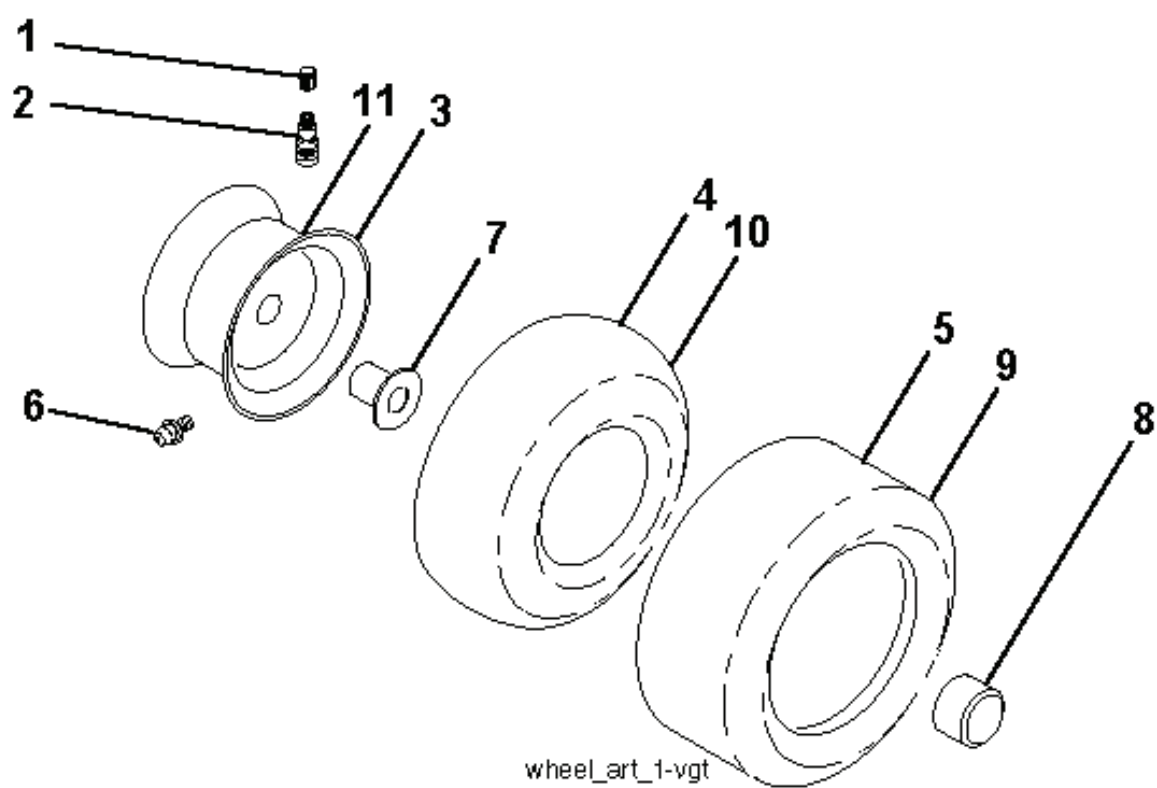

SCH12

PTO SWITCH
(MATING SIDE)

IGNITION SWITCH

POSITION	CIRCUIT	"MAKE"
OFF	M+G+A1	
RUN/OVERRIDE	B+A1	
RUN	B+A1	L+A2
START	B + S + A1	

CHASSIS HARNESS
CONNECTOR
(MATING SIDE)

DASH HARNESS
CONNECTOR

WIRING INSULATED CLIPS
NOTE: IF WIRING INSULATED
CLIPS WERE REMOVED FOR
SERVICING OF UNIT, THEY
SHOULD BE RE-INSTALLED TO
PROPERLY SECURE YOUR
WIRING.

NON-REMOVABLE
CONNECTIONS

REMOVABLE
CONNECTIONS

steeringtex_TTR_5

REF.	PART NO.	DESCRIPTION	REMARK	QTY.	KIT
1	532439740	STEERING WHEEL		1	
2	532436870	WHEEL AXLE		1	
4	532436873	SPINDLE		1	
5	532436874	SPINDLE		1	
6	532124931	WASHER		1	
7	532121748	WASHER		1	
8	812000029	RETAINER RING		1	
9	532121232	HUB CAP		1	
13	532121749	WASHER		1	
14	810040600	WASHER		1	
15	873540600	NUT		1	
16	532444212	SHAFT		1	
19	532194729	PLATE		1	
21	532437747	ADAPTER WHEEL		1	
22	532194845	BUSHING		1	
26	532439743	HUB CAP		1	
28	817000612	SCREW		1	
35	532440770	GEAR		1	
45	819183812	WASHER		1	
50	873900600	NUT		1	
51	873940800	NUT		1	
53	532188967	WASHER		1	
54	874760636	BOLT		1	
55	532414736	SPACER		1	
58	532194747	BOLT		1	
59	532194748	WASHER		1	
60	873971000	NUT		1	
61	532436884	LINK		1	
62	532436885	TUBE		1	
63	817000512	SCREW		1	
64	532199849	SPRING RETAINER		1	
65	532194734	BRACKET		1	
66	871020748	BOLT		1	
67	532194737	BUSHING		1	
68	873900700	NUT		1	
69	532199162	WASHER		1	
70	532196197	BRACKET		1	
78	532057079	WASHER		1	
80	532001370	WASHER		1	
81	532436887	LINK		1	
82	532436877	BOLT		1	
85	532441873	PIVOT		1	
86	532441812	SHIELD		1	
118	532406013	BEARING		1	