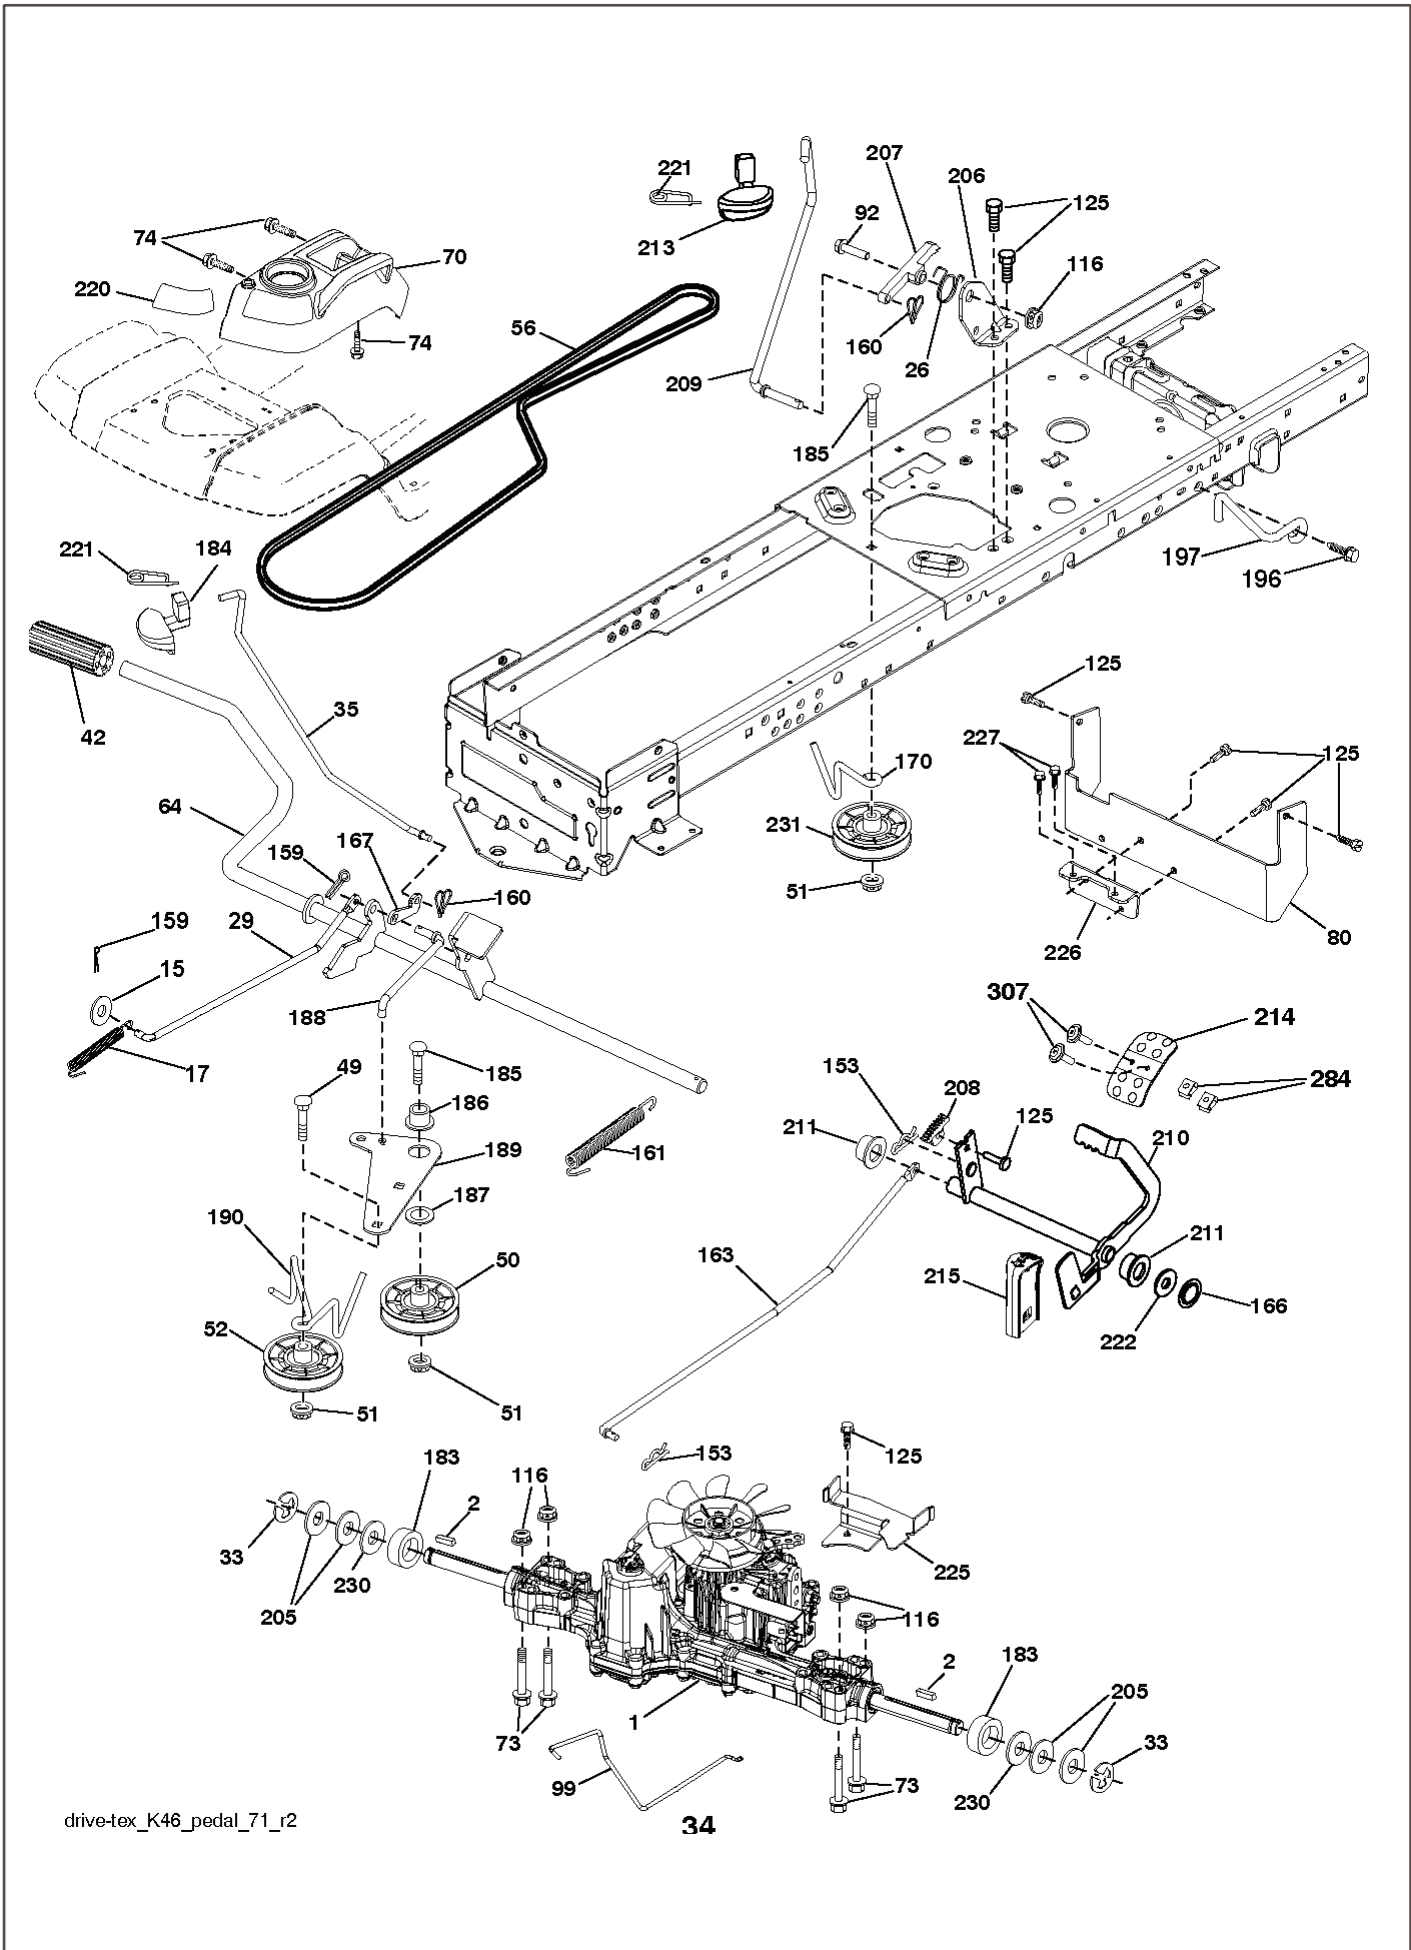

YTH2242 TDRF, 96041023700, 2011-05

SPARE PARTS LIST

lift-tex_24

REF.	PART NO.	DESCRIPTION	REMARK	QTY.	KIT
2	532422027	SHAFT		1	
3	532195230	LEVER		1	
7	532411555	GRIP		1	
10	532196314	SPRING		1	
41	532175994	NUT		1	
87	532194209	SPRING		1	
88	532410710	SPRING		1	
89	819191912	WASHER		1	
91	532403407	LINK		1	
96	532195263	BUSHING		1	
97	817000612	SCREW		1	
98	574822501	SUSPENSION		1	
114	873360700	NUT		1	

seal-tex_6.5SL_3

REF.	PART NO.	DESCRIPTION	REMARK	QTY.	KIT
1	532439822	SEAT		1	
2	532180166	BRACKET		1	
3	532140675	STRAP		1	
6	873800600	NUT		1	
7	532124181	SPRING		1	
8	532171877	BOLT		1	
10	532196977	PLATE		1	
21	532171852	BOLT		1	
37	873800500	LOCK NUT		1	
40	532197661	HANDLE		1	
41	532198200	SPRING		1	
43	874760612	BOLT		1	
44	819133812	WASHER		1	

REF.	PART NO.	DESCRIPTION	REMARK	QTY.	KIT
1	532140837	DECAL		1	
2	532145005	DECAL		1	
3	532400389	LABEL		1	
4	532159736	DECAL		1	
5	532432914	DECAL		1	
6	532168869	DECAL		1	
7	532124433	DECAL		1	
8	532418600	DECAL		1	
9	532178302	DECAL		1	
10	532443839	DECAL		1	
11	532159737	DECAL		1	
12	532426209	DECAL		1	
13	532196841	DECAL		1	
14	532444001	DECAL		1	
15	581724301	DECAL		1	
16	581627301	DECAL		1	
17	539113224	DECAL		1	
18	532198785	LABEL		1	
--	532162598	DECAL		1	
--	532166960	DECAL		1	
--	532439882	PAD		1	
--	532439881	PAD		1	