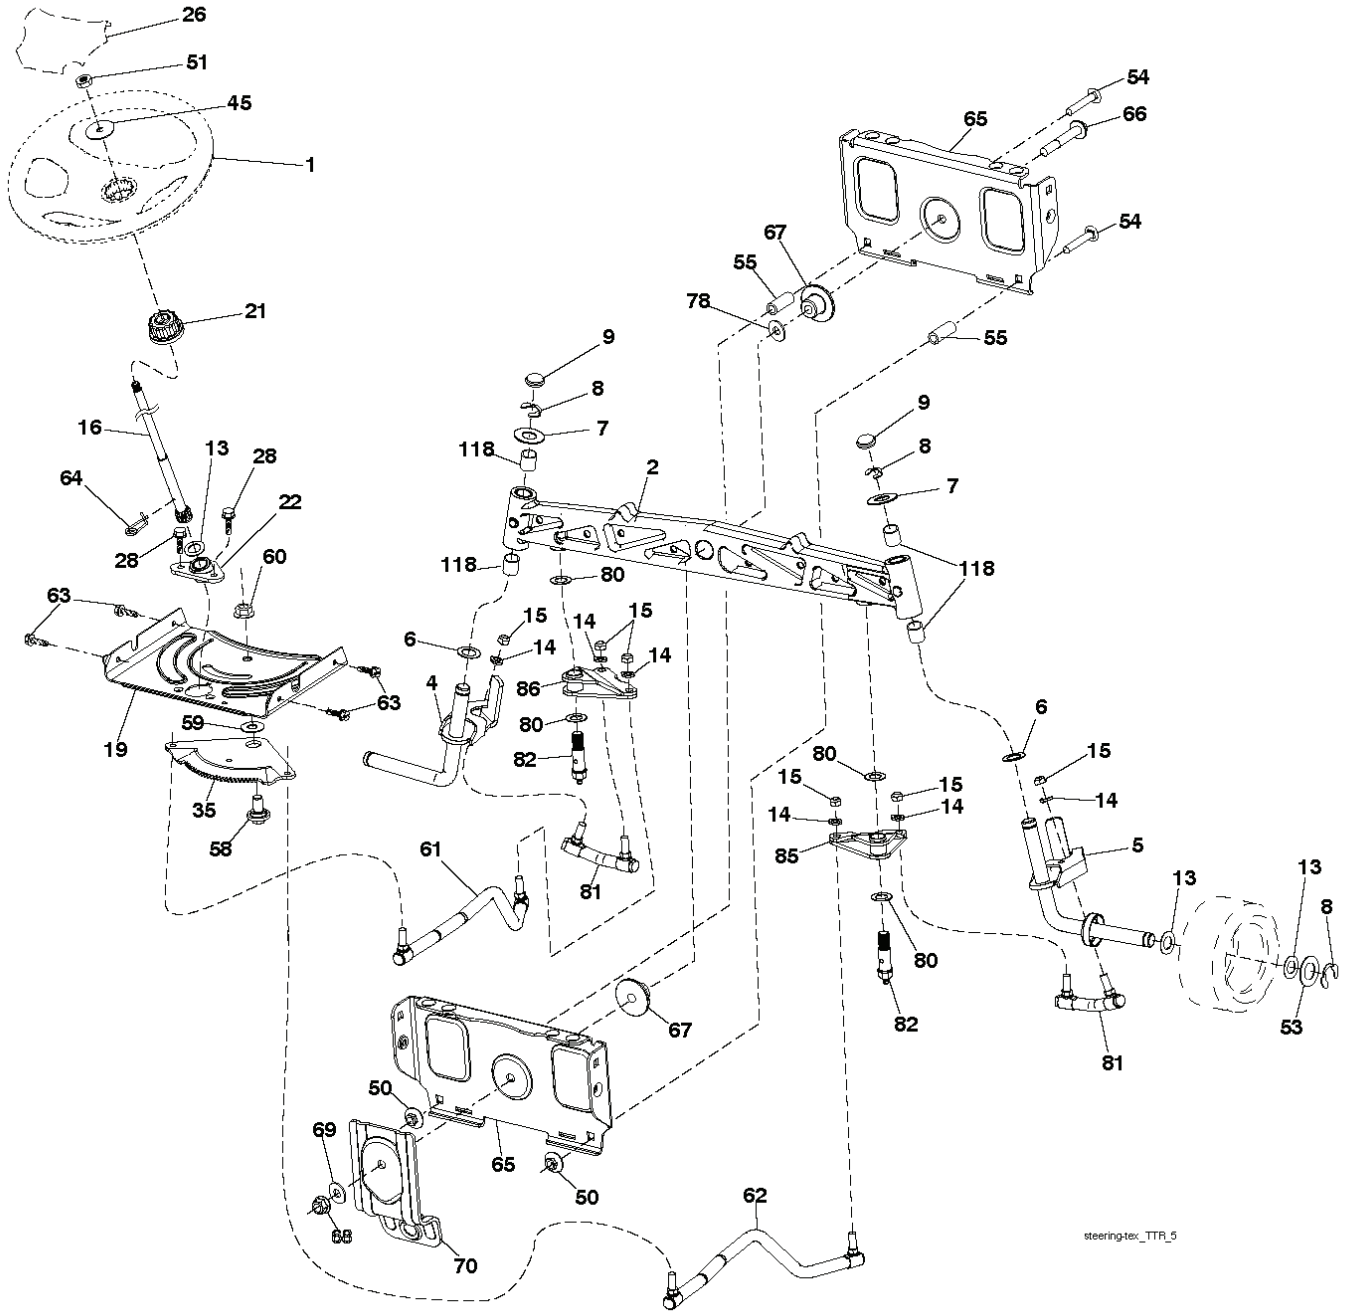

SCH12

PTO SWITCH
(MATING SIDE)

IGNITION SWITCH

POSITION	CIRCUIT	"MAKE"
OFF	M+G+A1	
RUN/OVERRIDE	B+A1	
RUN	B+A1	L+A2
START	B + S + A1	

CHASSIS HARNESS
CONNECTOR
(MATING SIDE)

DASH HARNESS
CONNECTOR

WIRING INSULATED CLIPS
NOTE: IF WIRING INSULATED
CLIPS WERE REMOVED FOR
SERVICING OF UNIT, THEY
SHOULD BE RE-INSTALLED TO
PROPERLY SECURE YOUR
WIRING.

NON-REMOVABLE
CONNECTIONS

REMOVABLE
CONNECTIONS

steeringtex_TTR_5

REF.	PART NO.	DESCRIPTION	REMARK	QTY.	KIT
1	532439740	STEERING WHEEL		1	
2	532436870	WHEEL AXLE		1	
4	532436873	SPINDLE		1	
5	532436874	SPINDLE		1	
6	532124931	WASHER		1	
7	532121748	WASHER		1	
8	812000029	RETAINER RING		1	
9	532121232	HUB CAP		1	
13	532121749	WASHER		1	
14	810040600	WASHER		1	
15	873540600	NUT		1	
16	532444212	SHAFT		1	
19	532194729	PLATE		1	
21	532437747	ADAPTER WHEEL		1	
22	532194845	BUSHING		1	
26	532439743	HUB CAP		1	
28	817000612	SCREW		1	
35	532440770	GEAR		1	
45	819183812	WASHER		1	
50	873900600	NUT		1	
51	873940800	NUT		1	
53	532188967	WASHER		1	
54	874760636	BOLT		1	
55	532414736	SPACER		1	
58	532194747	BOLT		1	
59	532194748	WASHER		1	
60	873971000	NUT		1	
61	532436884	LINK		1	
62	532436885	TUBE		1	
63	817000512	SCREW		1	
64	532199849	SPRING RETAINER		1	
65	532194734	BRACKET		1	
66	871020748	BOLT		1	
67	532194737	BUSHING		1	
68	873900700	NUT		1	
69	532199162	WASHER		1	
70	532196197	BRACKET		1	
78	532057079	WASHER		1	
80	532001370	WASHER		1	
81	532436887	LINK		1	
82	532436877	BOLT		1	
85	532441873	PIVOT		1	
86	532441812	SHIELD		1	
118	532406013	BEARING		1	