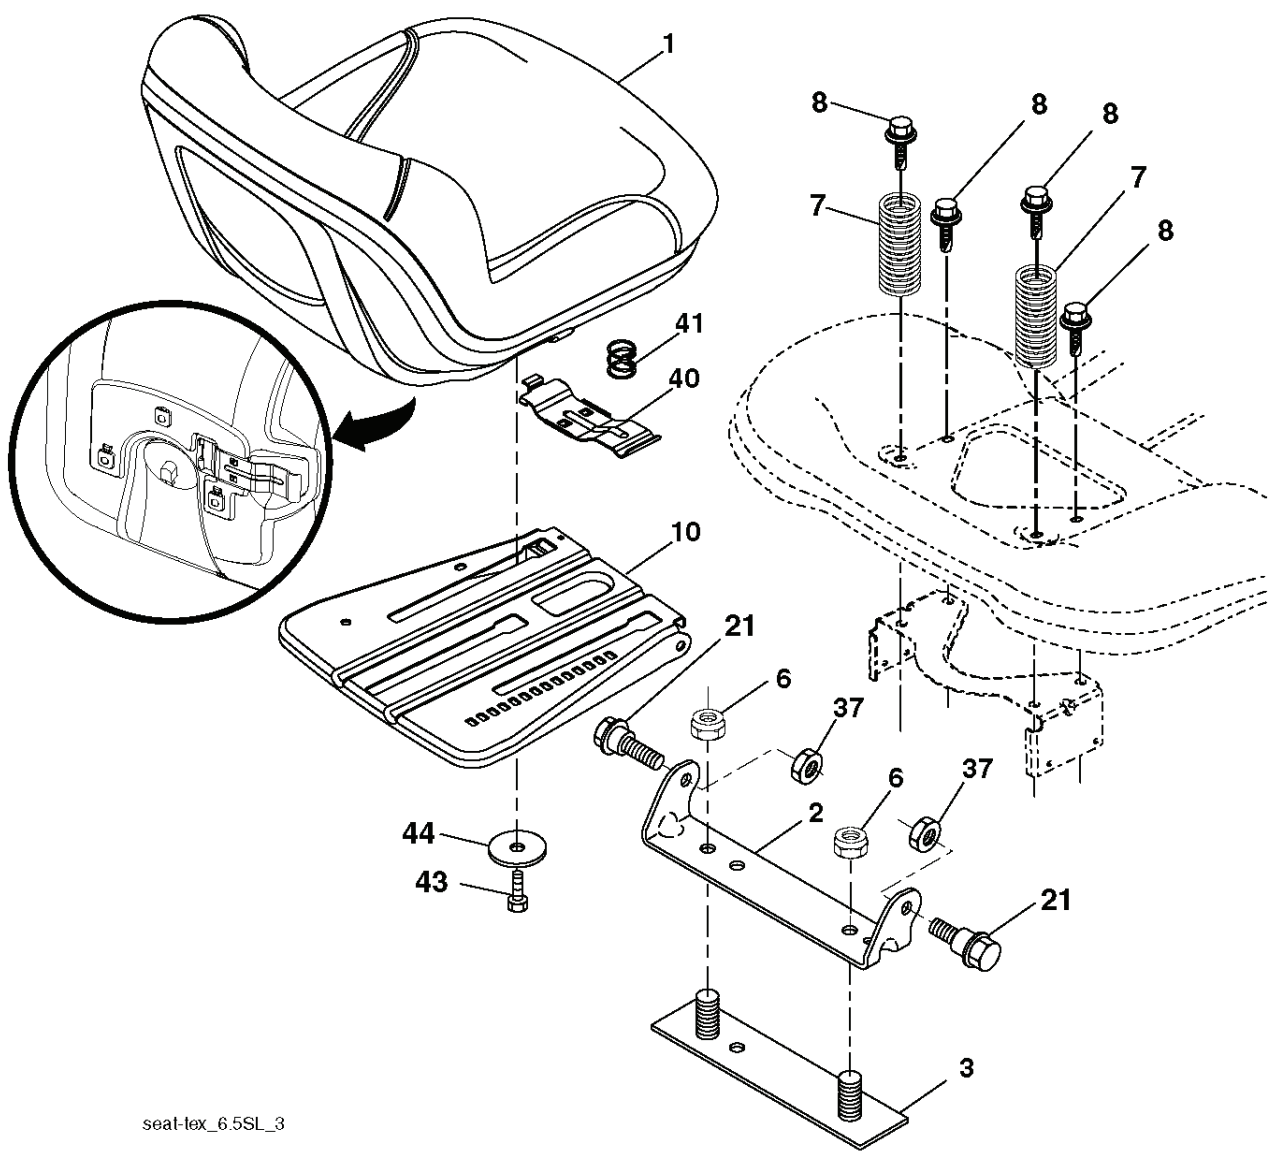

YTH2242 TDRF, 96041023700, 2011-05

SPARE PARTS LIST

lift-tex_24

REF.	PART NO.	DESCRIPTION	REMARK	QTY.	KIT
2	532422027	SHAFT		1	
3	532195230	LEVER		1	
7	532411555	GRIP		1	
10	532196314	SPRING		1	
41	532175994	NUT		1	
87	532194209	SPRING		1	
88	532410710	SPRING		1	
89	819191912	WASHER		1	
91	532403407	LINK		1	
96	532195263	BUSHING		1	
97	817000612	SCREW		1	
98	574822501	SUSPENSION		1	
114	873360700	NUT		1	

seal-tex_6.5SL_3

REF.	PART NO.	DESCRIPTION	REMARK	QTY.	KIT
1	532439822	SEAT		1	
2	532180166	BRACKET		1	
3	532140675	STRAP		1	
6	873800600	NUT		1	
7	532124181	SPRING		1	
8	532171877	BOLT		1	
10	532196977	PLATE		1	
21	532171852	BOLT		1	
37	873800500	LOCK NUT		1	
40	532197661	HANDLE		1	
41	532198200	SPRING		1	
43	874760612	BOLT		1	
44	819133812	WASHER		1	

REF.	PART NO.	DESCRIPTION	REMARK	QTY.	KIT
1	532140837	DECAL		1	
2	532145005	DECAL		1	
3	532400389	LABEL		1	
4	532159736	DECAL		1	
5	532432914	DECAL		1	
6	532168869	DECAL		1	
7	532124433	DECAL		1	
8	532418600	DECAL		1	
9	532178302	DECAL		1	
10	532443839	DECAL		1	
11	532159737	DECAL		1	
12	532426209	DECAL		1	
13	532196841	DECAL		1	
14	532444001	DECAL		1	
15	581724301	DECAL		1	
16	581627301	DECAL		1	
17	539113224	DECAL		1	
18	532198785	LABEL		1	
--	532162598	DECAL		1	
--	532166960	DECAL		1	
--	532439882	PAD		1	
--	532439881	PAD		1	