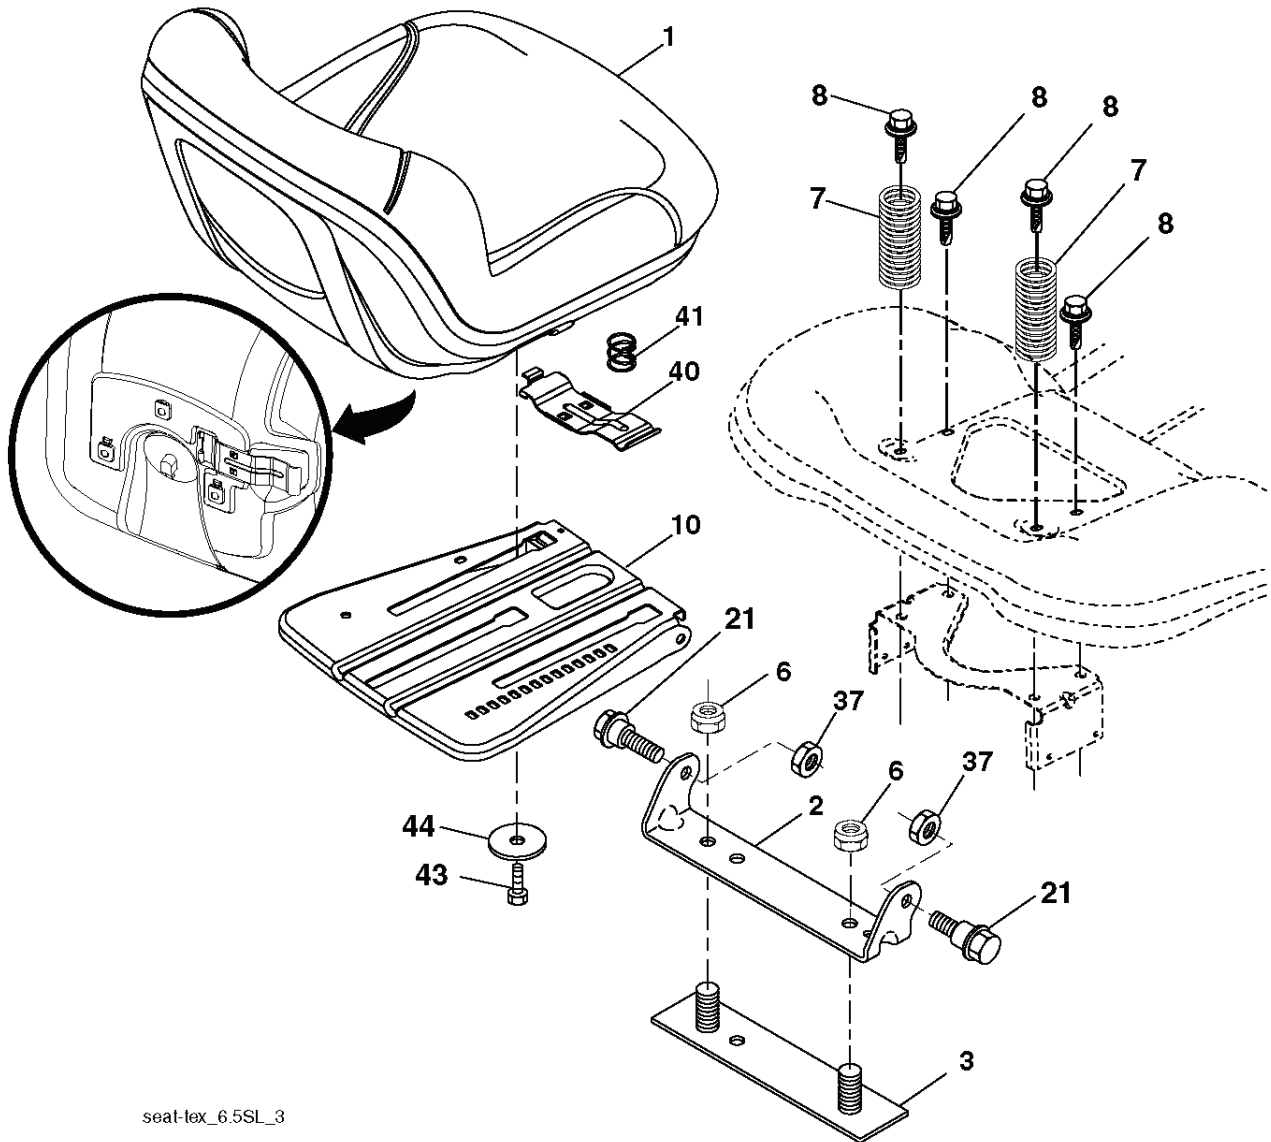

SCH12

PTO SWITCH
(MATING SIDE)

IGNITION SWITCH

POSITION	CIRCUIT	"MAKE"
OFF	M+G+A1	
RUN/OVERRIDE	B+A1	
RUN	B+A1	L+A2
START	B + S + A1	

CHASSIS HARNESS
CONNECTOR
(MATING SIDE)

DASH HARNESS
CONNECTOR

WIRING INSULATED CLIPS
NOTE: IF WIRING INSULATED
CLIPS WERE REMOVED FOR
SERVICING OF UNIT, THEY
SHOULD BE RE-INSTALLED TO
PROPERLY SECURE YOUR
WIRING.

NON-REMOVABLE
CONNECTIONS

REMOVABLE
CONNECTIONS

seal-tex_6.5SL_3

REF.	PART NO.	DESCRIPTION	REMARK	QTY.	KIT
1	532439822	SEAT		1	
2	532180166	BRACKET		1	
3	532140675	STRAP		1	
6	873800600	NUT		1	
7	532124181	SPRING		1	
8	532171877	BOLT		1	
10	532196977	PLATE		1	
21	532171852	BOLT		1	
37	873800500	LOCK NUT		1	
40	532197661	HANDLE		1	
41	532198200	SPRING		1	
43	874760612	BOLT		1	
44	819133812	WASHER		1	

REF.	PART NO.	DESCRIPTION	REMARK	QTY.	KIT
1	532439740	STEERING WHEEL		1	
2	585546103	AXLE		1	
4	532436873	SPINDLE		1	
5	532436874	SPINDLE		1	
6	532124931	WASHER		1	
7	532121748	WASHER		1	
8	812000029	RETAINER RING		1	
9	532121232	HUB CAP		1	
13	532121749	WASHER		1	
14	810040600	WASHER		1	
15	873540600	NUT		1	
16	587016002	SHAFT		1	
19	532194729	PLATE		1	
21	532437747	ADAPTER WHEEL		1	
22	585029901	BEARING		1	
26	532439743	HUB CAP		1	
27	819211616	WASHER		1	
28	817000612	SCREW		1	
35	532440770	GEAR		1	
45	819183812	WASHER		1	
50	873900600	NUT		1	
53	532188967	WASHER		1	
54	874760636	BOLT		1	
55	532414736	SPACER		1	
58	532194747	BOLT		1	
59	532194748	WASHER		1	
60	873971000	NUT		1	
61	532436884	LINK		1	
62	532436885	TUBE		1	
63	817000512	SCREW		1	
64	532199849	SPRING RETAINER		1	
65	532194734	BRACKET		1	
66	871020748	BOLT		1	
67	532194737	BUSHING		1	
68	873900700	NUT		1	
69	532199162	WASHER		1	
70	532196197	BRACKET		1	
78	532057079	WASHER		1	
80	532001370	WASHER		1	
75	580683701	PINION		1	
76	580683601	SCREW		1	
81	532436887	LINK		1	
82	532436877	BOLT		1	
85	532441873	PIVOT		1	
86	532441872	PIVOT		1	
122	532444962	CAP		1	