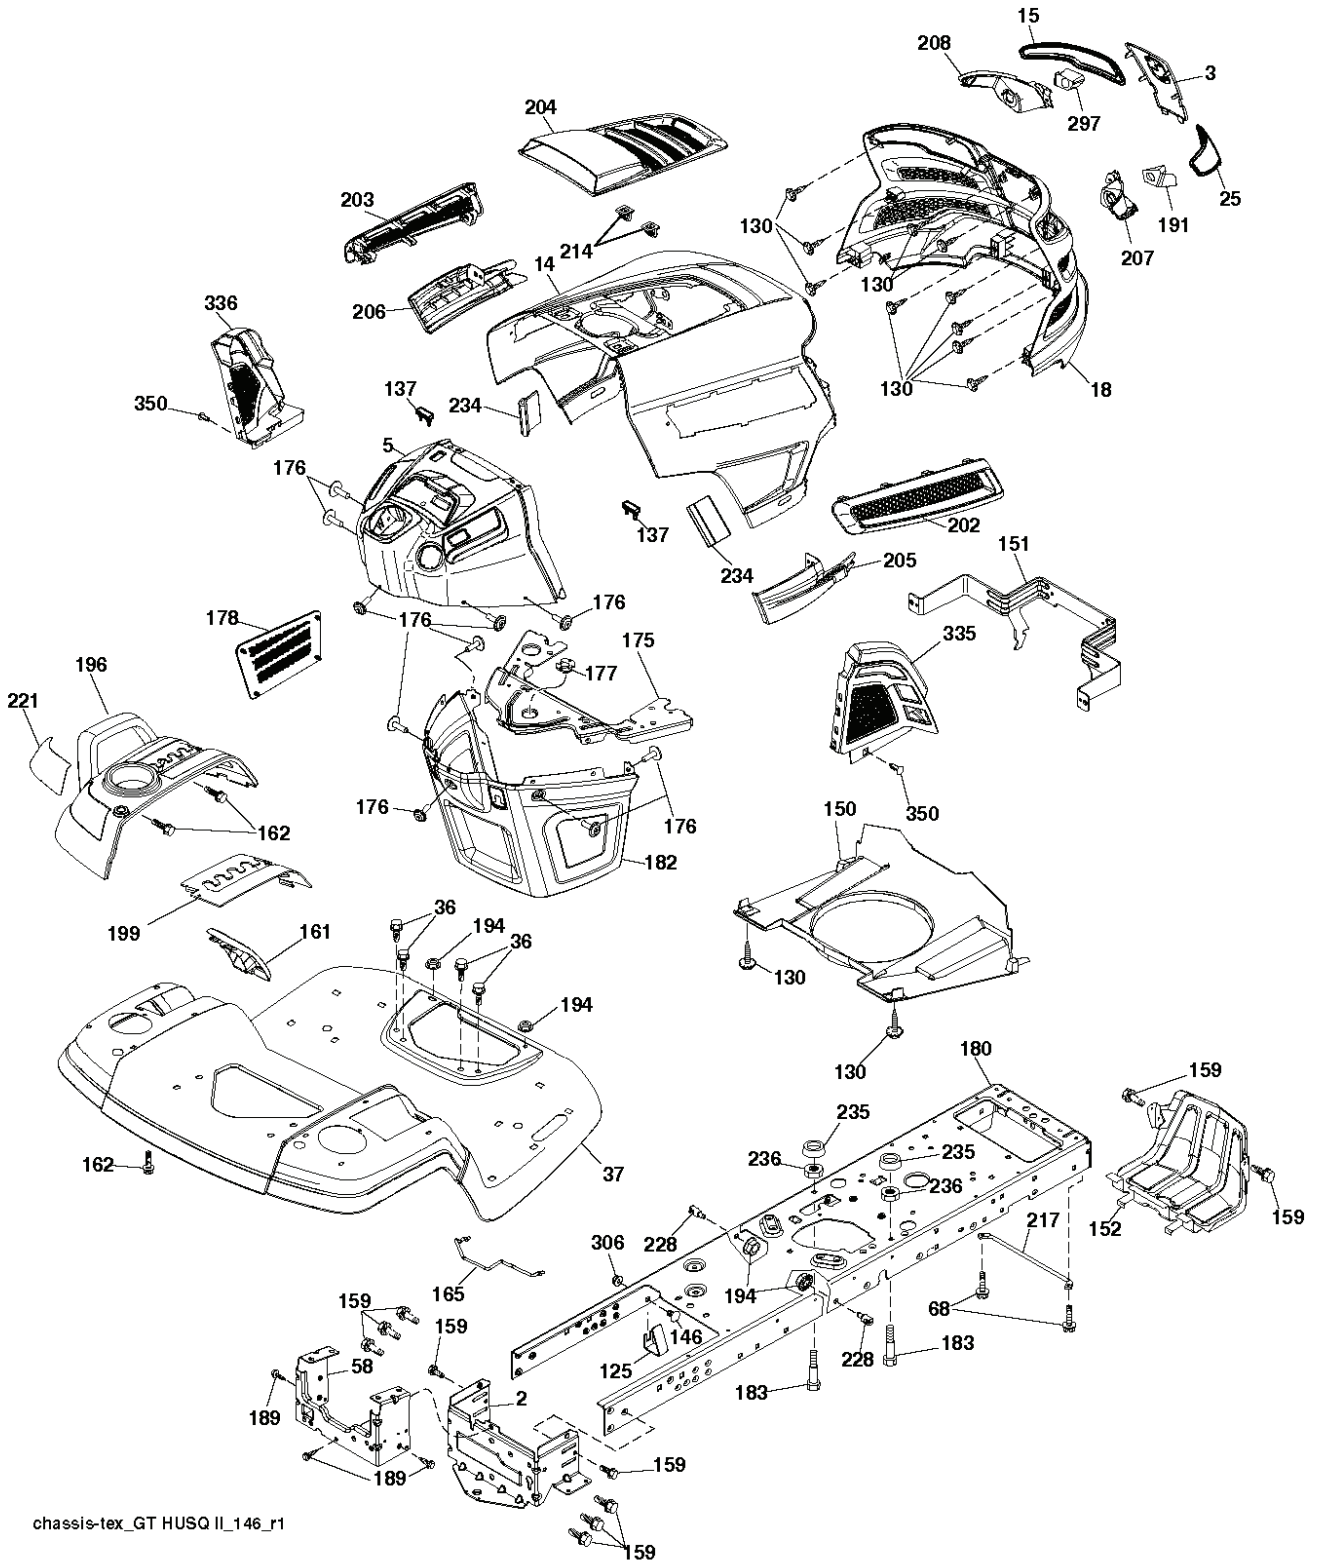

NON-REMOVABLE
CONNECTIONS

REMOVABLE
CONNECTIONS

seal-tex_6.5SL_3

REF.	PART NO.	DESCRIPTION	REMARK	QTY.	KIT
1	532439822	SEAT		1	
2	532180166	BRACKET		1	
3	532140675	STRAP		1	
6	873800600	NUT		1	
7	532124181	SPRING		1	
8	532171877	BOLT		1	
10	532196977	PLATE		1	
21	532171852	BOLT		1	
37	873800500	LOCK NUT		1	
40	532197661	HANDLE		1	
41	532198200	SPRING		1	
43	874760612	BOLT		1	
44	819133812	WASHER		1	

REF.	PART NO.	DESCRIPTION	REMARK	QTY.	KIT
1	532439740	STEERING WHEEL		1	
2	585546103	AXLE		1	
4	532436873	SPINDLE		1	
5	532436874	SPINDLE		1	
6	532124931	WASHER		1	
7	532121748	WASHER		1	
8	812000029	RETAINER RING		1	
9	532121232	HUB CAP		1	
13	532121749	WASHER		1	
14	810040600	WASHER		1	
15	873540600	NUT		1	
16	587016002	SHAFT		1	
19	532194729	PLATE		1	
21	532437747	ADAPTER WHEEL		1	
22	585029901	BEARING		1	
26	532439743	HUB CAP		1	
27	819211616	WASHER		1	
28	817000612	SCREW		1	
35	532440770	GEAR		1	
45	819183812	WASHER		1	
50	873900600	NUT		1	
53	532188967	WASHER		1	
54	874760636	BOLT		1	
55	532414736	SPACER		1	
58	532194747	BOLT		1	
59	532194748	WASHER		1	
60	873971000	NUT		1	
61	532436884	LINK		1	
62	532436885	TUBE		1	
63	817000512	SCREW		1	
64	532199849	SPRING RETAINER		1	
65	532194734	BRACKET		1	
66	871020748	BOLT		1	
67	532194737	BUSHING		1	
68	873900700	NUT		1	
69	532199162	WASHER		1	
70	532196197	BRACKET		1	
78	532057079	WASHER		1	
80	532001370	WASHER		1	
75	580683701	PINION		1	
76	580683601	SCREW		1	
81	532436887	LINK		1	
82	532436877	BOLT		1	
85	532441873	PIVOT		1	
86	532441872	PIVOT		1	
122	532444962	CAP		1	

REF.	PART NO.	DESCRIPTION	REMARK	QTY.	KIT
1	532059192	CAP VALVE		1	
2	532065139	NIPPLE		1	
3	532181839	RIM ASSY	FRONT	1	
4	532008134	HOSE	(Service Item Only)	1	
5	532106230	TIRE	FRONT	1	
6	532124957	FITTING	(Front Wheel Only)	1	
7	532124959	BEARING	(Front Wheel Only)	1	
8	532175039	HUB CAP		1	
9	532122082	TIRE	REAR	1	
10	532124926	HOSE	(Service Item Only)	1	
11	532138337	RIM SPROCKET	REAR	1	
--	532144334	SEALING FOAM		1	