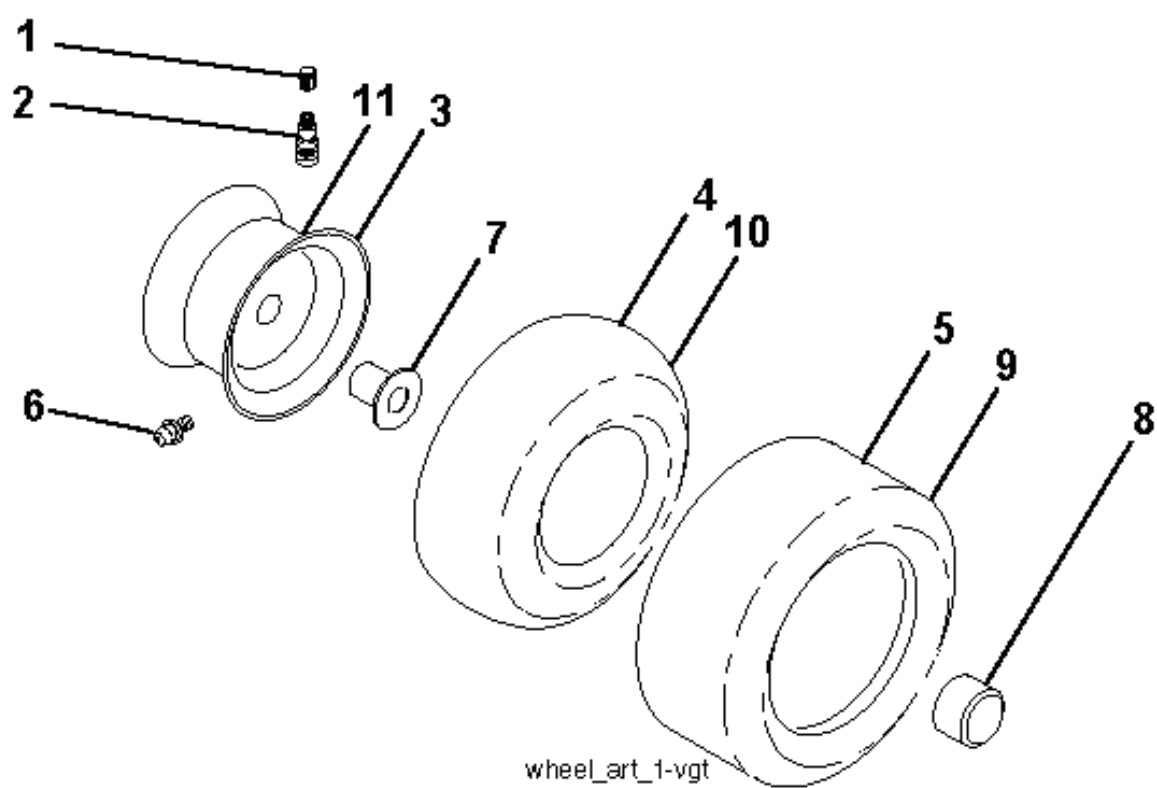

SCH12

PTO SWITCH
(MATING SIDE)

IGNITION SWITCH

POSITION	CIRCUIT	"MAKE"
OFF	M+G+A1	
RUN/OVERRIDE	B+A1	
RUN	B+A1	L+A2
START	B + S + A1	

CHASSIS HARNESS
CONNECTOR
(MATING SIDE)

DASH HARNESS
CONNECTOR

WIRING INSULATED CLIPS
NOTE: IF WIRING INSULATED
CLIPS WERE REMOVED FOR
SERVICING OF UNIT, THEY
SHOULD BE RE-INSTALLED TO
PROPERLY SECURE YOUR
WIRING.

NON-REMOVABLE
CONNECTIONS

REMOVABLE
CONNECTIONS

seal-tex_6.5SL_3

REF.	PART NO.	DESCRIPTION	REMARK	QTY.	KIT
1	532439822	SEAT		1	
2	532180166	BRACKET		1	
3	532140675	STRAP		1	
6	873800600	NUT		1	
7	532124181	SPRING		1	
8	532171877	BOLT		1	
10	532196977	PLATE		1	
21	532171852	BOLT		1	
37	873800500	LOCK NUT		1	
40	532197661	HANDLE		1	
41	532198200	SPRING		1	
43	874760612	BOLT		1	
44	819133812	WASHER		1	

REF.	PART NO.	DESCRIPTION	REMARK	QTY.	KIT
1	532439740	STEERING WHEEL		1	
2	585546103	AXLE		1	
4	532436873	SPINDLE		1	
5	532436874	SPINDLE		1	
6	532124931	WASHER		1	
7	532121748	WASHER		1	
8	812000029	RETAINER RING		1	
9	532121232	HUB CAP		1	
13	532121749	WASHER		1	
14	810040600	WASHER		1	
15	873540600	NUT		1	
16	587016002	SHAFT		1	
19	532194729	PLATE		1	
21	532437747	ADAPTER WHEEL		1	
22	585029901	BEARING		1	
26	532439743	HUB CAP		1	
27	819211616	WASHER		1	
28	817000612	SCREW		1	
35	532440770	GEAR		1	
45	819183812	WASHER		1	
50	873900600	NUT		1	
53	532188967	WASHER		1	
54	874760636	BOLT		1	
55	532414736	SPACER		1	
58	532194747	BOLT		1	
59	532194748	WASHER		1	
60	873971000	NUT		1	
61	532436884	LINK		1	
62	532436885	TUBE		1	
63	817000512	SCREW		1	
64	532199849	SPRING RETAINER		1	
65	532194734	BRACKET		1	
66	871020748	BOLT		1	
67	532194737	BUSHING		1	
68	873900700	NUT		1	
69	532199162	WASHER		1	
70	532196197	BRACKET		1	
78	532057079	WASHER		1	
80	532001370	WASHER		1	
75	580683701	PINION		1	
76	580683601	SCREW		1	
81	532436887	LINK		1	
82	532436877	BOLT		1	
85	532441873	PIVOT		1	
86	532441872	PIVOT		1	
122	532444962	CAP		1	