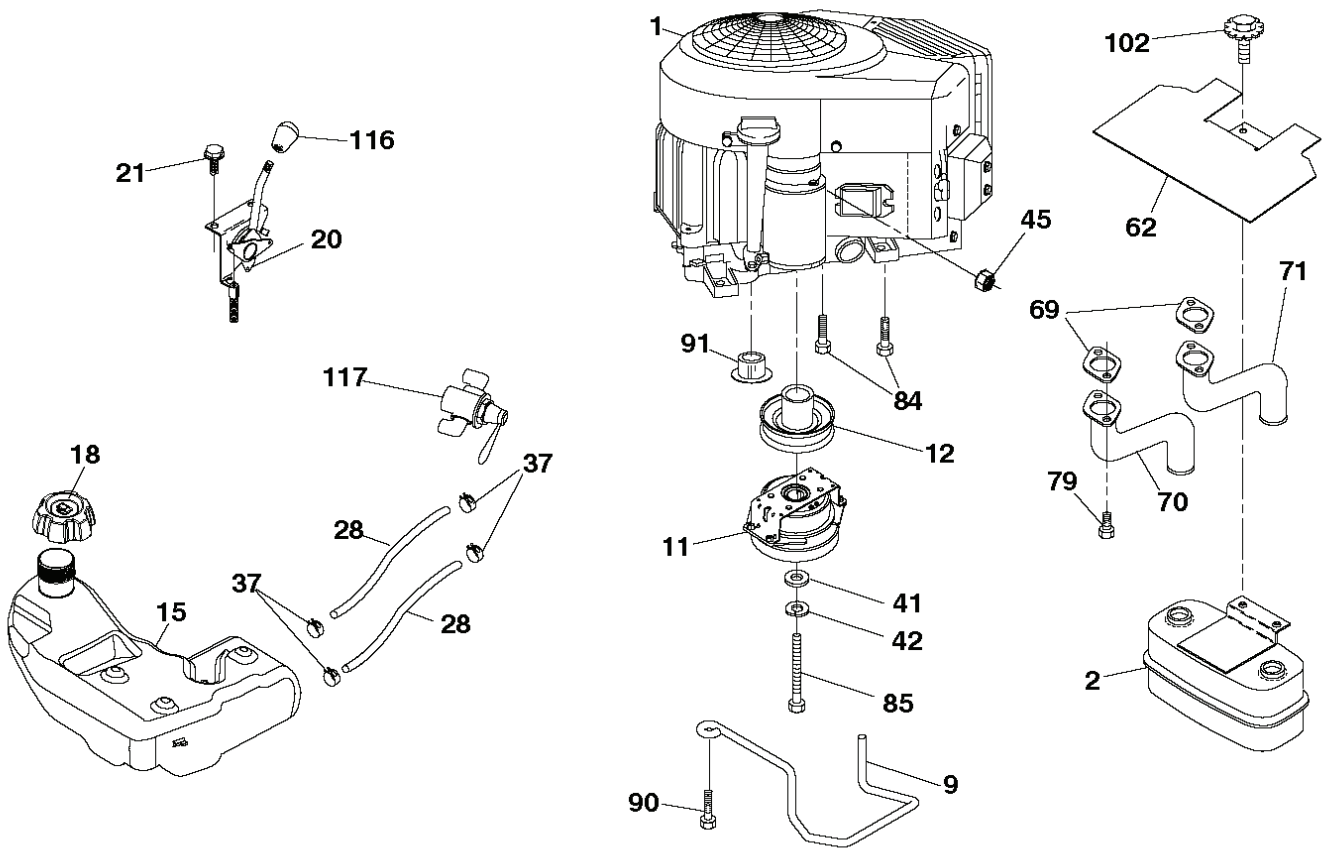

SPARK ARRESTER KIT

engine-tex_bs-2cyl_114_r1

REF.	PART NO.	DESCRIPTION	REMARK	QTY.	KIT
1	000000000	W/O DESCRIPTION	ENGINE B&S MODEL NO. 40H777-1575-G5 (442152)	1	
2	532445962	MUFFLER		1	
9	532194320	BELT GUIDE		1	
11	587241601	CLUTCH		1	
12	532405097	PULLEY		1	
15	532422804	TANK FUEL		1	
18	532439645	FUEL CAP		1	
20	532424340	CONTROL THROTTLE/CHOKE		1	
21	532416358	SCREW		1	
28	532142158	FULE LINE		1	
29	532137180	SPARK ARRESTER KIT		1	
37	532123487	HOSE CLAMP		1	
41	532126197	WASHER		1	
42	810040700	WASHER		1	
45	873510400	NUT		1	
62	532434017	SHIELD		1	
69	532165391	GASKET		1	
70	581881101	TUBE		1	
71	581881001	TUBE		1	
79	532183906	SCREW		1	
84	817060620	SCREW		1	
85	532179953	BOLT		1	
90	817000616	SCREW		1	
91	532187495	BUSHING		1	
102	817000512	SCREW		1	
116	539132624	KNOB		1	
117	532420828	VALVE FUEL RESERVE		1	
	PART NO.		REMARK		KIT