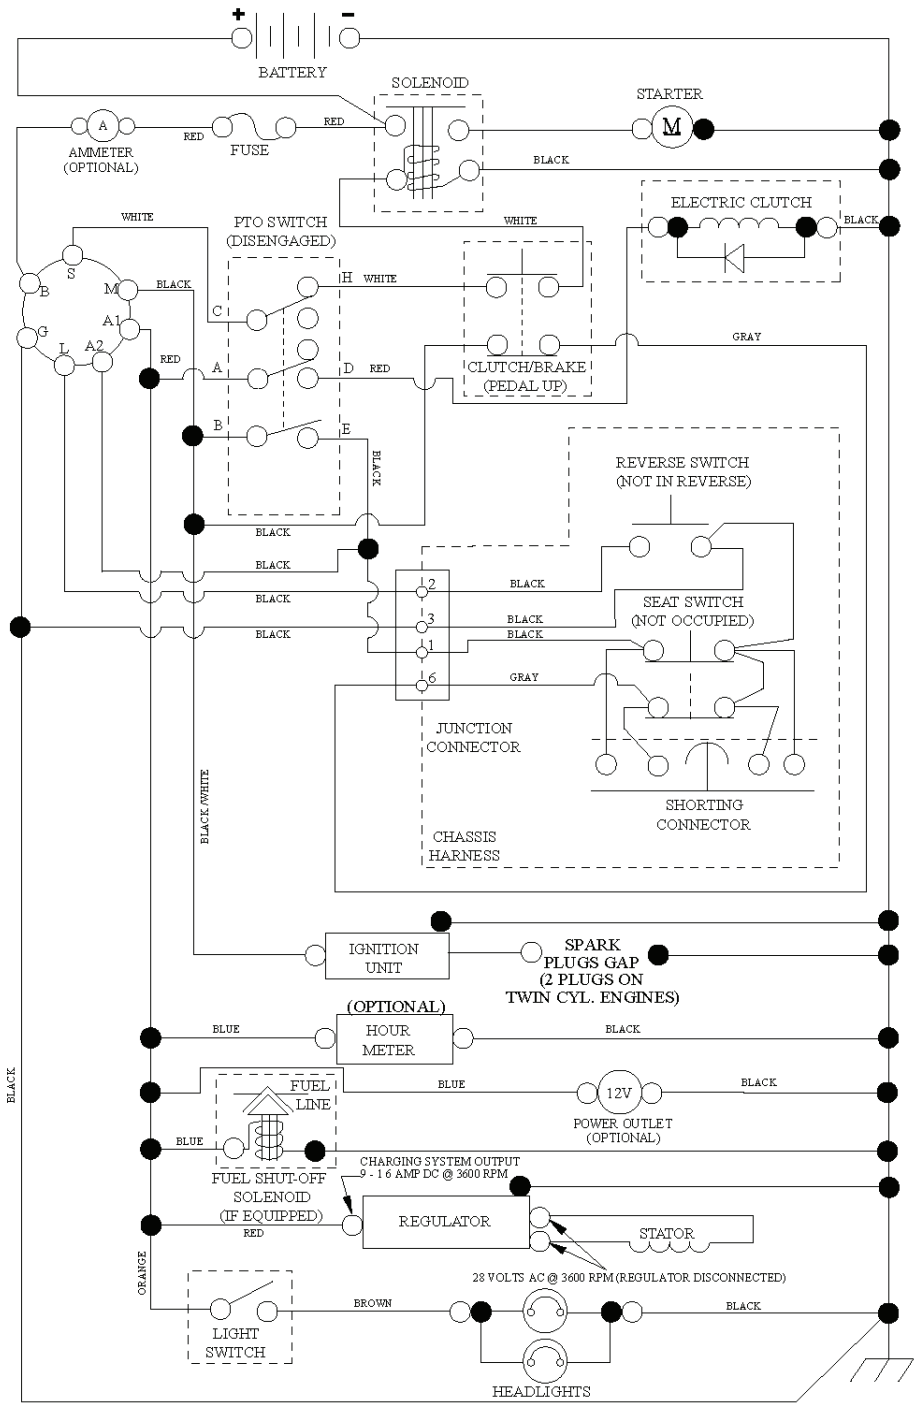

NON-REMOVABLE
CONNECTIONS

SCH12