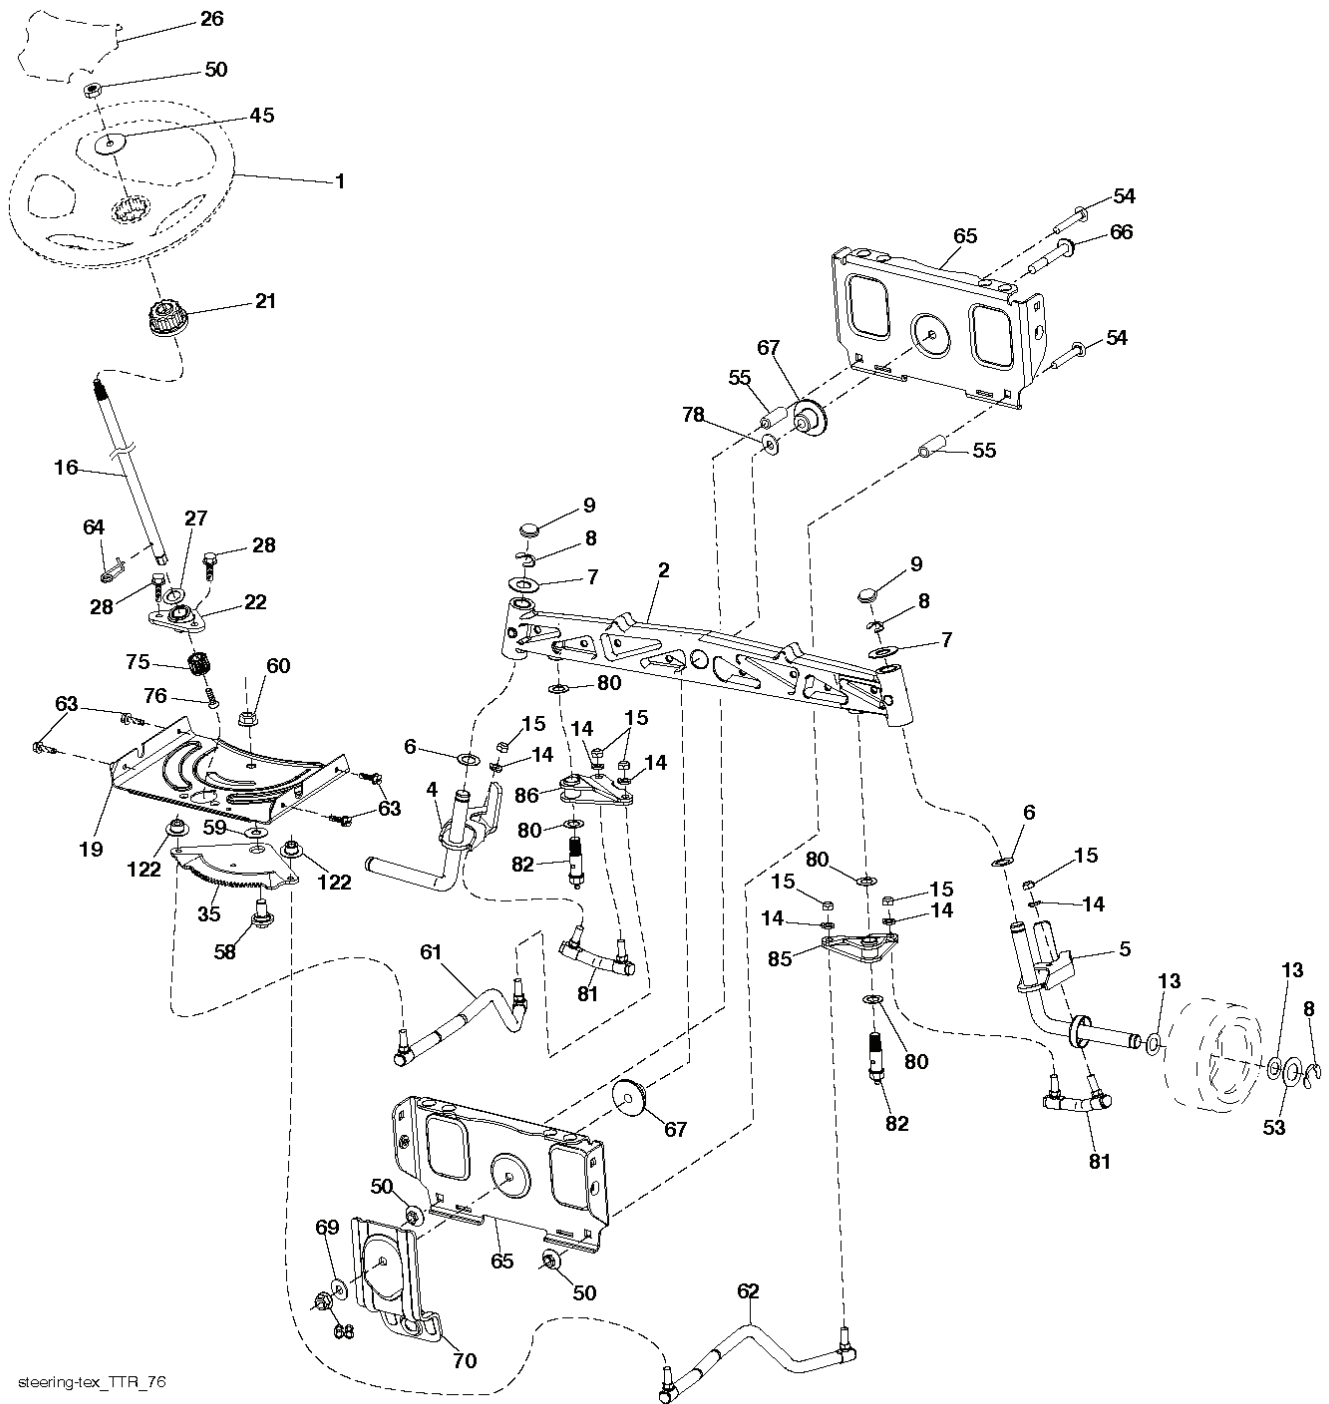

SCH12

PTO SWITCH
(MATING SIDE)

IGNITION SWITCH

POSITION	CIRCUIT	"MAKE"
OFF	M+G+A1	
RUN/OVERRIDE	B+A1	
RUN	B+A1	L+A2
START	B + S + A1	

CHASSIS HARNESS
CONNECTOR
(MATING SIDE)

DASH HARNESS
CONNECTOR

WIRING INSULATED CLIPS
NOTE: IF WIRING INSULATED
CLIPS WERE REMOVED FOR
SERVICING OF UNIT, THEY
SHOULD BE RE-INSTALLED TO
PROPERLY SECURE YOUR
WIRING.

NON-REMOVABLE
CONNECTIONS

REMOVABLE
CONNECTIONS

seal-tex_6.5SL_3

REF.	PART NO.	DESCRIPTION	REMARK	QTY.	KIT
1	532439822	SEAT		1	
2	532180166	BRACKET		1	
3	532140675	STRAP		1	
6	873800600	NUT		1	
7	532124181	SPRING		1	
8	532171877	BOLT		1	
10	532196977	PLATE		1	
21	532171852	BOLT		1	
37	873800500	LOCK NUT		1	
40	532197661	HANDLE		1	
41	532198200	SPRING		1	
43	874760612	BOLT		1	
44	819133812	WASHER		1	

REF.	PART NO.	DESCRIPTION	REMARK	QTY.	KIT
1	532439740	STEERING WHEEL		1	
2	585546103	AXLE		1	
4	532436873	SPINDLE		1	
5	532436874	SPINDLE		1	
6	532124931	WASHER		1	
7	532121748	WASHER		1	
8	812000029	RETAINER RING		1	
9	532121232	HUB CAP		1	
13	532121749	WASHER		1	
14	810040600	WASHER		1	
15	873540600	NUT		1	
16	587016002	SHAFT		1	
19	532194729	PLATE		1	
21	532437747	ADAPTER WHEEL		1	
22	585029901	BEARING		1	
26	532439743	HUB CAP		1	
27	819211616	WASHER		1	
28	817000612	SCREW		1	
35	532440770	GEAR		1	
45	819183812	WASHER		1	
50	873900600	NUT		1	
53	532188967	WASHER		1	
54	874760636	BOLT		1	
55	532414736	SPACER		1	
58	532194747	BOLT		1	
59	532194748	WASHER		1	
60	873971000	NUT		1	
61	532436884	LINK		1	
62	532436885	TUBE		1	
63	817000512	SCREW		1	
64	532199849	SPRING RETAINER		1	
65	532194734	BRACKET		1	
66	871020748	BOLT		1	
67	532194737	BUSHING		1	
68	873900700	NUT		1	
69	532199162	WASHER		1	
70	532196197	BRACKET		1	
78	532057079	WASHER		1	
80	532001370	WASHER		1	
75	580683701	PINION		1	
76	580683601	SCREW		1	
81	532436887	LINK		1	
82	532436877	BOLT		1	
85	532441873	PIVOT		1	
86	532441872	PIVOT		1	
122	532444962	CAP		1	