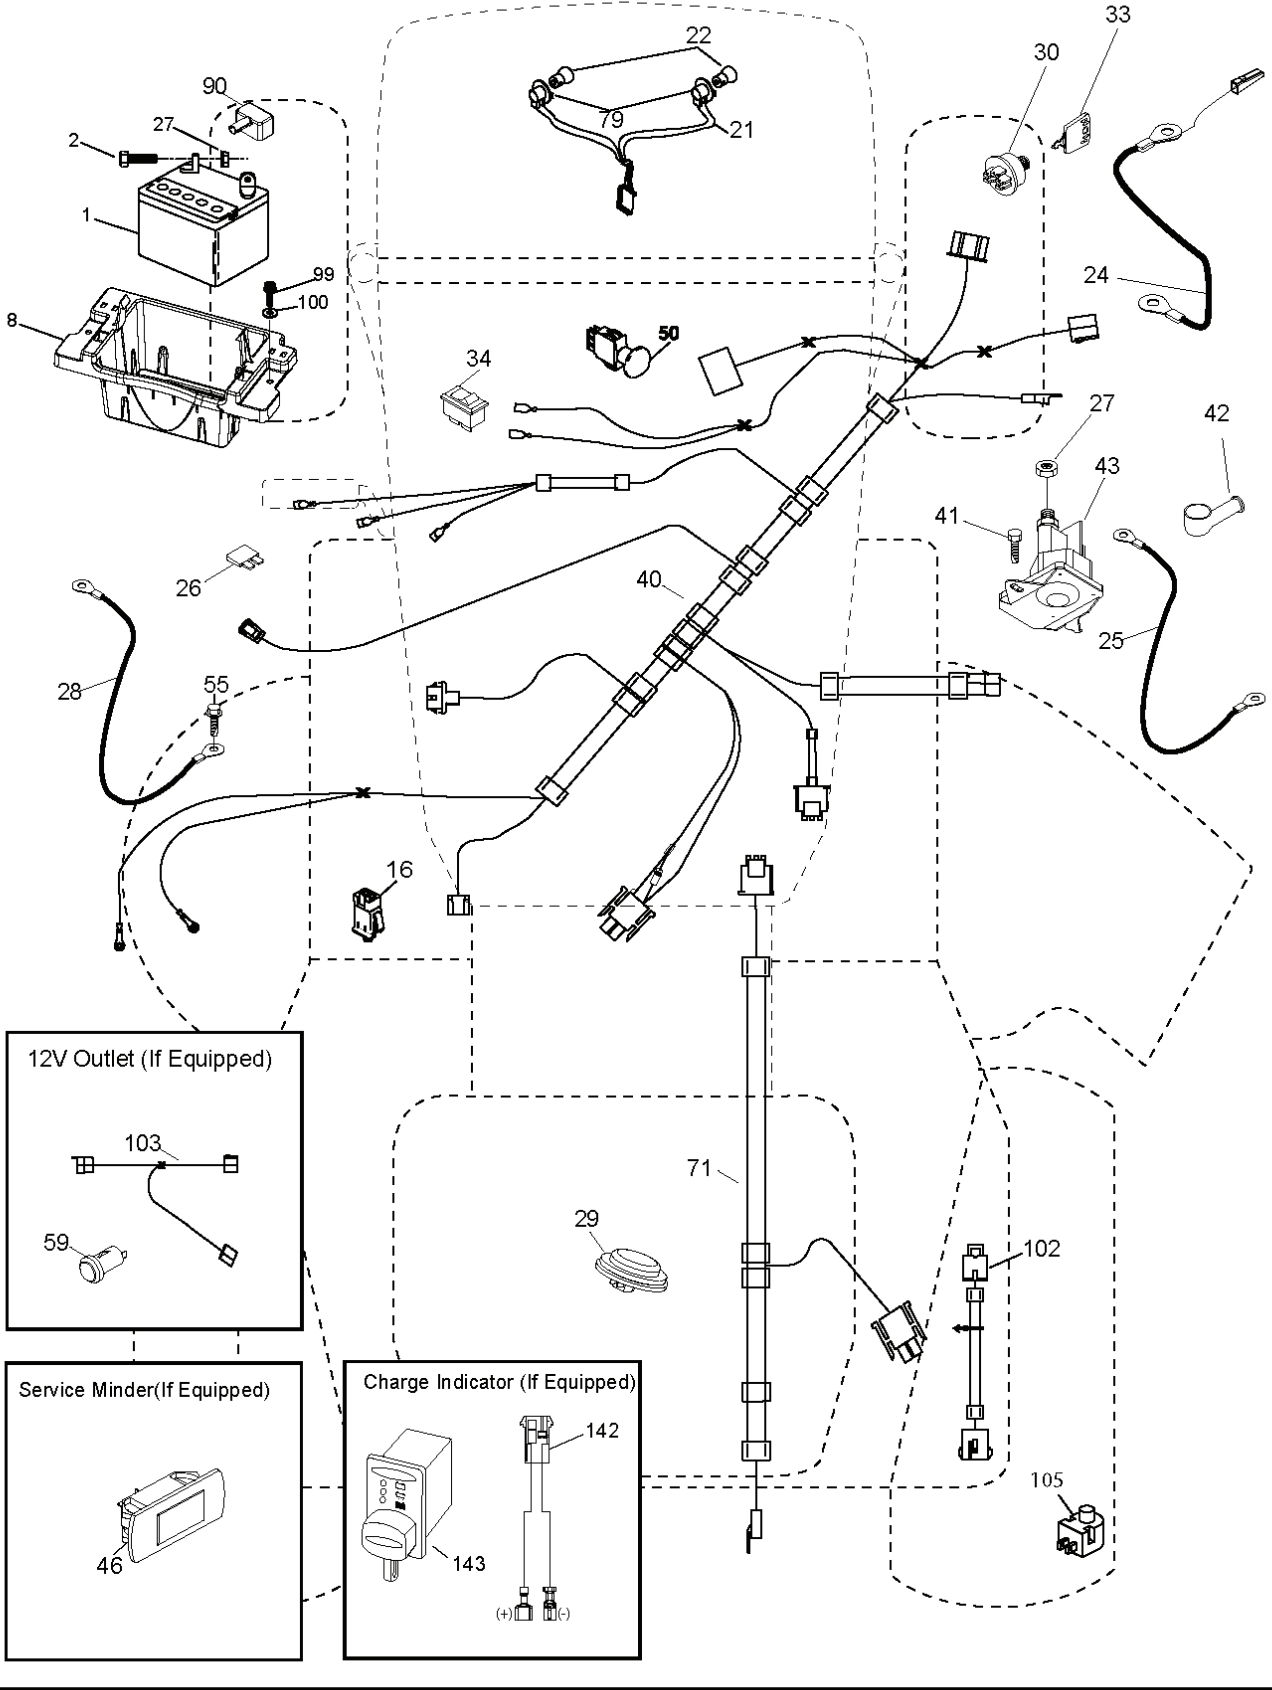

T11S

REF.	PART NO.	DESCRIPTION	REMARK	QTY.	KIT
1	532163465	BATTERY		1	
2	874760412	BOLT		1	
8	587205101	TRAY		1	
16	532176138	MICRO SWITCH		1	
21	532400252	HARNESS		1	
22	532004152	BULB		1	
24	585555601	CABLE		1	
25	585555501	CABLE		1	
26	532175158	FUSE		1	
27	873510400	NUT		1	
28	532416588	CABLE		1	
29	532401545	SWITCH		1	
30	532193350	IGNITION MODULE		1	
33	532411933	KEY		1	
34	532110712	SWITCH		1	
40	581022701	HARNESS		1	
41	817720408	SCREW		1	
42	532131563	COVER		1	
43	532192507	SOLENOID		1	
46	532401763	DISPLAY		1	
50	532174651	SWITCH		1	
55	817060512	SCREW		1	
59	532400303	OUTLET-12 VOLT		1	
71	532194276	CABLE ASSY		1	
79	532175242	HOLDER		1	
90	532435395	TERMINAL COVER		1	
99	817670412	SCREW		1	
100	819091416	WASHER		1	
102	532404454	CABLE		1	
103	532407962	CABLE		1	
105	532407568	SWITCH		1	
142	583857801	HARNESS		1	
143	532448059	HARNESS		1