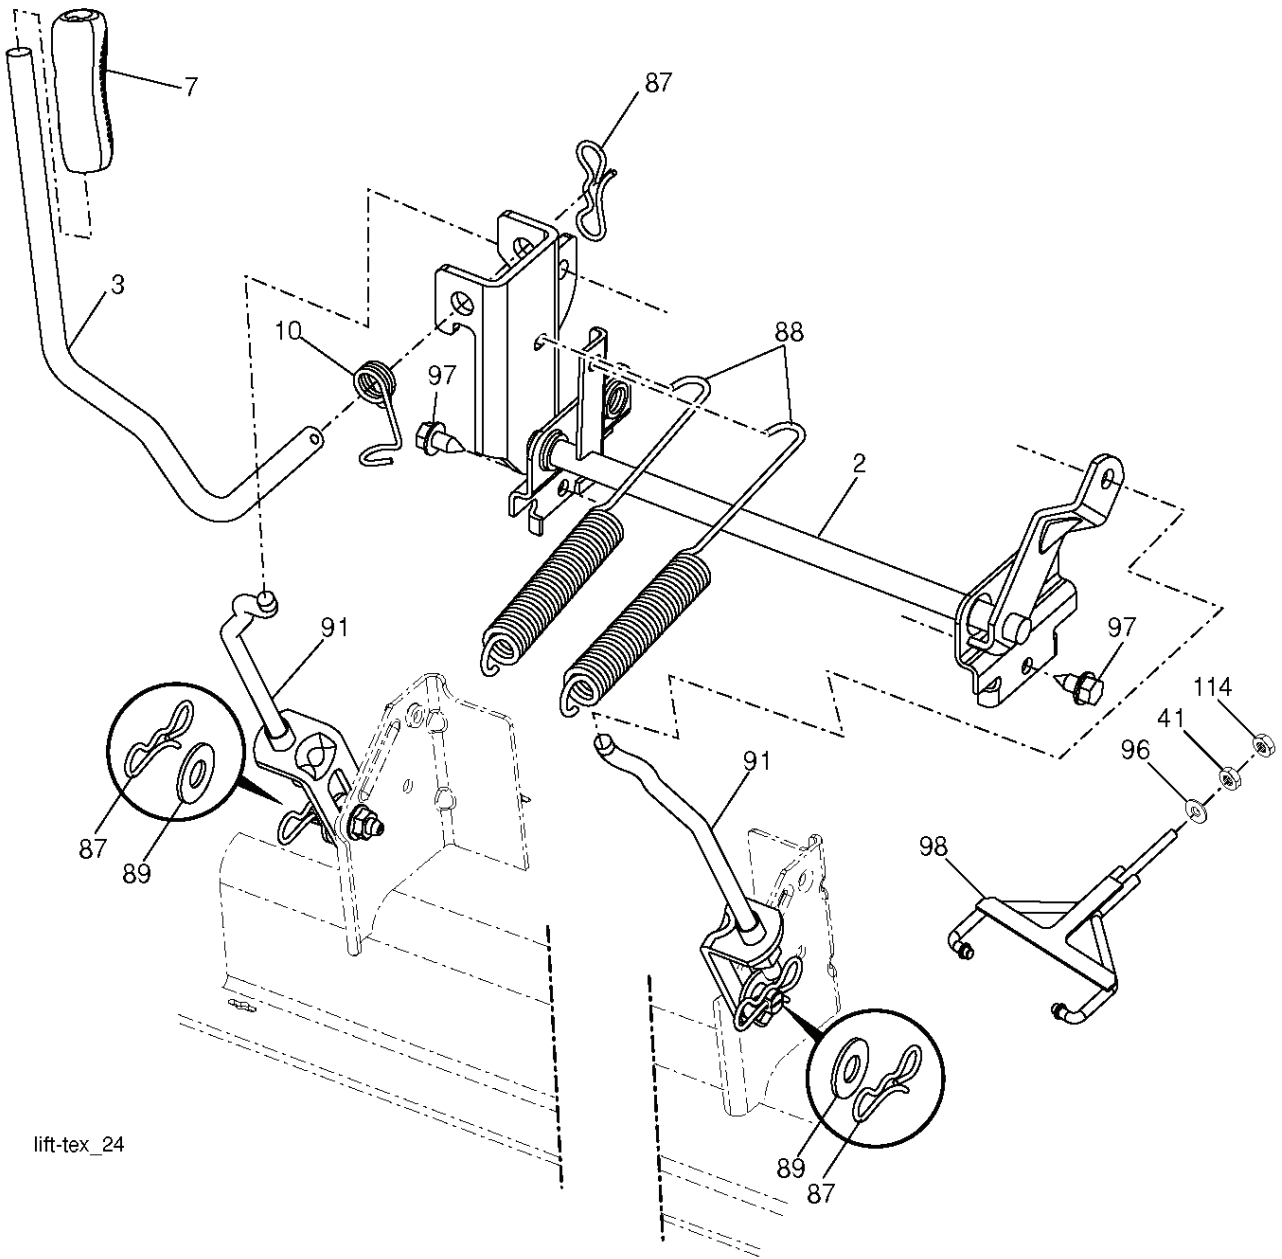

REF.	PART NO.	DESCRIPTION	REMARK	QTY.	KIT
1	574808902	DECK		1	
2	539112170	HOUSING ASSY		1	
3	532187690	WASHER		1	
4	532173984	SCREW		1	
5	532400234	NUT		1	
6	539112078	BLADE		1	
7	532193003	SCREW		1	
8	532176066	ROLLER		1	
9	532179127	ROD ROLLER NOSE		1	
10	532194208	PIN		1	
11	539110731	CHUTE		1	
12	539110735	SPRING		1	
13	539110736	CLEVIS PIN		1	
14	532195161	STUD		1	
15	539112412	PLATE		1	
16	539990799	BOLT		1	
17	539990717	NUT		1	
18	575224501	BUSHING		1	
19	539132728	PULLEY		1	
20	539108271	BOLT		1	
21	539106504	WASHER		1	
22	539990517	WASHER		1	
23	539976979	NUT		1	
24	539112899	NUT, 5/16-18, NYLOC		1	
25	539104864	WASHER		1	
26	532178515	WASHER		1	
27	532196104	PULLEY		1	
28	574827101	ARM		1	
29	539990923	RHSNB 3/8-16X1-3/4 GR 5 ZD		1	
30	532177968	PULLEY		1	
31	539104763	CLIP		1	
32	539990692	WASHER		1	
33	539132019	NUT		1	
34	521996501	NUT		1	
35	575224702	SHIELD		1	
36	575967102	SHIELD		1	
37	539990209	SCREW		1	
38	539990187	WASHER		1	
40	532133957	WHEEL		1	
41	532193406	BOLT		1	
42	532195185	ARM		1	
43	539200282	NUT		1	
44	539113621	SB 3/8-16 X 3/8 SKT HD ZD		1	
45	539990122	WASHER		1	
46	574845601	BELT		1	
50	575224301	GUARD		1	
51	575224401	PULLEY		1	
52	539104870	BOLT		1	
53	532415598	HOSE COUPLING		1	
54	539108461	SCREW		1	
55	539115574	EYE BOLT		1	
56	539106850	SPRING		1	
58	532110485	BEARING		1	
59	575416201	PULLEY		1	
60	532169484	PIN		1	
--	532445356	CUTTING DECK		1	

lift-tex_24