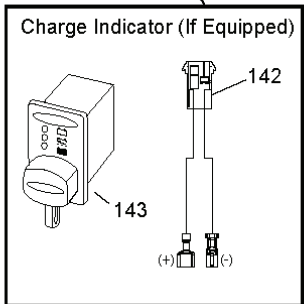

REF.	PART NO.	DESCRIPTION	REMARK	QTY.	KIT
1	581579001	DECAL		1	
2	581627301	DECAL		1	
3	532430117	PLATE, OUTER HEIGHT, RED		1	
4	581580001	DECAL		1	
5	532423829	DECAL		1	
6	585795201	DECAL		1	
8	584904601	DECAL		1	
9	532145005	DECAL		1	
12	585714402	DECAL		1	
	581724801	DECAL	BYPASS	1	
	532439681	PLATE	LH	1	
	532439682	PAD	RH	1	

PTO SWITCH (MATING SIDE)

IGNITION SWITCH

POSITION	CIRCUIT	"MAKE"
OFF	M+G+A1	
RUN/OVERRIDE	B+A1	
RUN	B+A1	L+A2
START	B+S+A1	

CHASSIS HARNESS CONNECTOR (MATING SIDE)

DASH HARNESS CONNECTOR

WIRING INSULATED CLIPS
 NOTE: IF WIRING INSULATED CLIPS WERE REMOVED FOR SERVICING OF UNIT, THEY SHOULD BE RE-INSTALLED TO PROPERLY SECURE YOUR WIRING.

● NON-REMOVABLE CONNECTIONS

○ REMOVABLE CONNECTIONS

seat-hex_6.5SL_11

REF.	PART NO.	DESCRIPTION	REMARK	QTY.	KIT
1	532439822	SEAT		1	
2	532180166	BRACKET		1	
6	873800600	NUT		1	
7	587613301	SPRING		1	
8	532171877	BOLT		1	
10	532196977	PLATE		1	
21	587907801	BOLT		1	
37	873800500	LOCK NUT		1	
40	532197661	HANDLE		1	
41	532198200	SPRING		1	
43	874760612	BOLT		1	
44	819133812	WASHER		1	
46	588090401	BOLT		1	

TR04S

REF.	PART NO.	DESCRIPTION	REMARK	QTY.	KIT
1	532163465	BATTERY		1	
2	874760412	BOLT		1	
8	532193228	BOX		1	
16	532176138	MICRO SWITCH		1	
21	532400252	HARNESS		1	
22	532004152	BULB		1	
25	581498001	CABLE		1	
26	532175158	FUSE		1	
27	873510400	NUT		1	
28	532421686	CABLE		1	
29	532401545	SWITCH		1	
30	532193350	IGNITION MODULE		1	
33	532411935	KEY		1	
34	532110712	SWITCH		1	
40	581023201	HARNESS		1	
43	532192507	SOLENOID		1	
46	586161801	HOUR METER		1	
50	532174651	SWITCH		1	
55	817060512	SCREW	TYTT	1	
71	501133701	HARNESS		1	
79	532175242	HOLDER		1	
90	532435395	TERMINAL COVER		1	
99	817670412	SCREW		1	
102	532404454	CABLE		1	
105	532407568	SWITCH		1	
106	532174814	NUT		1	