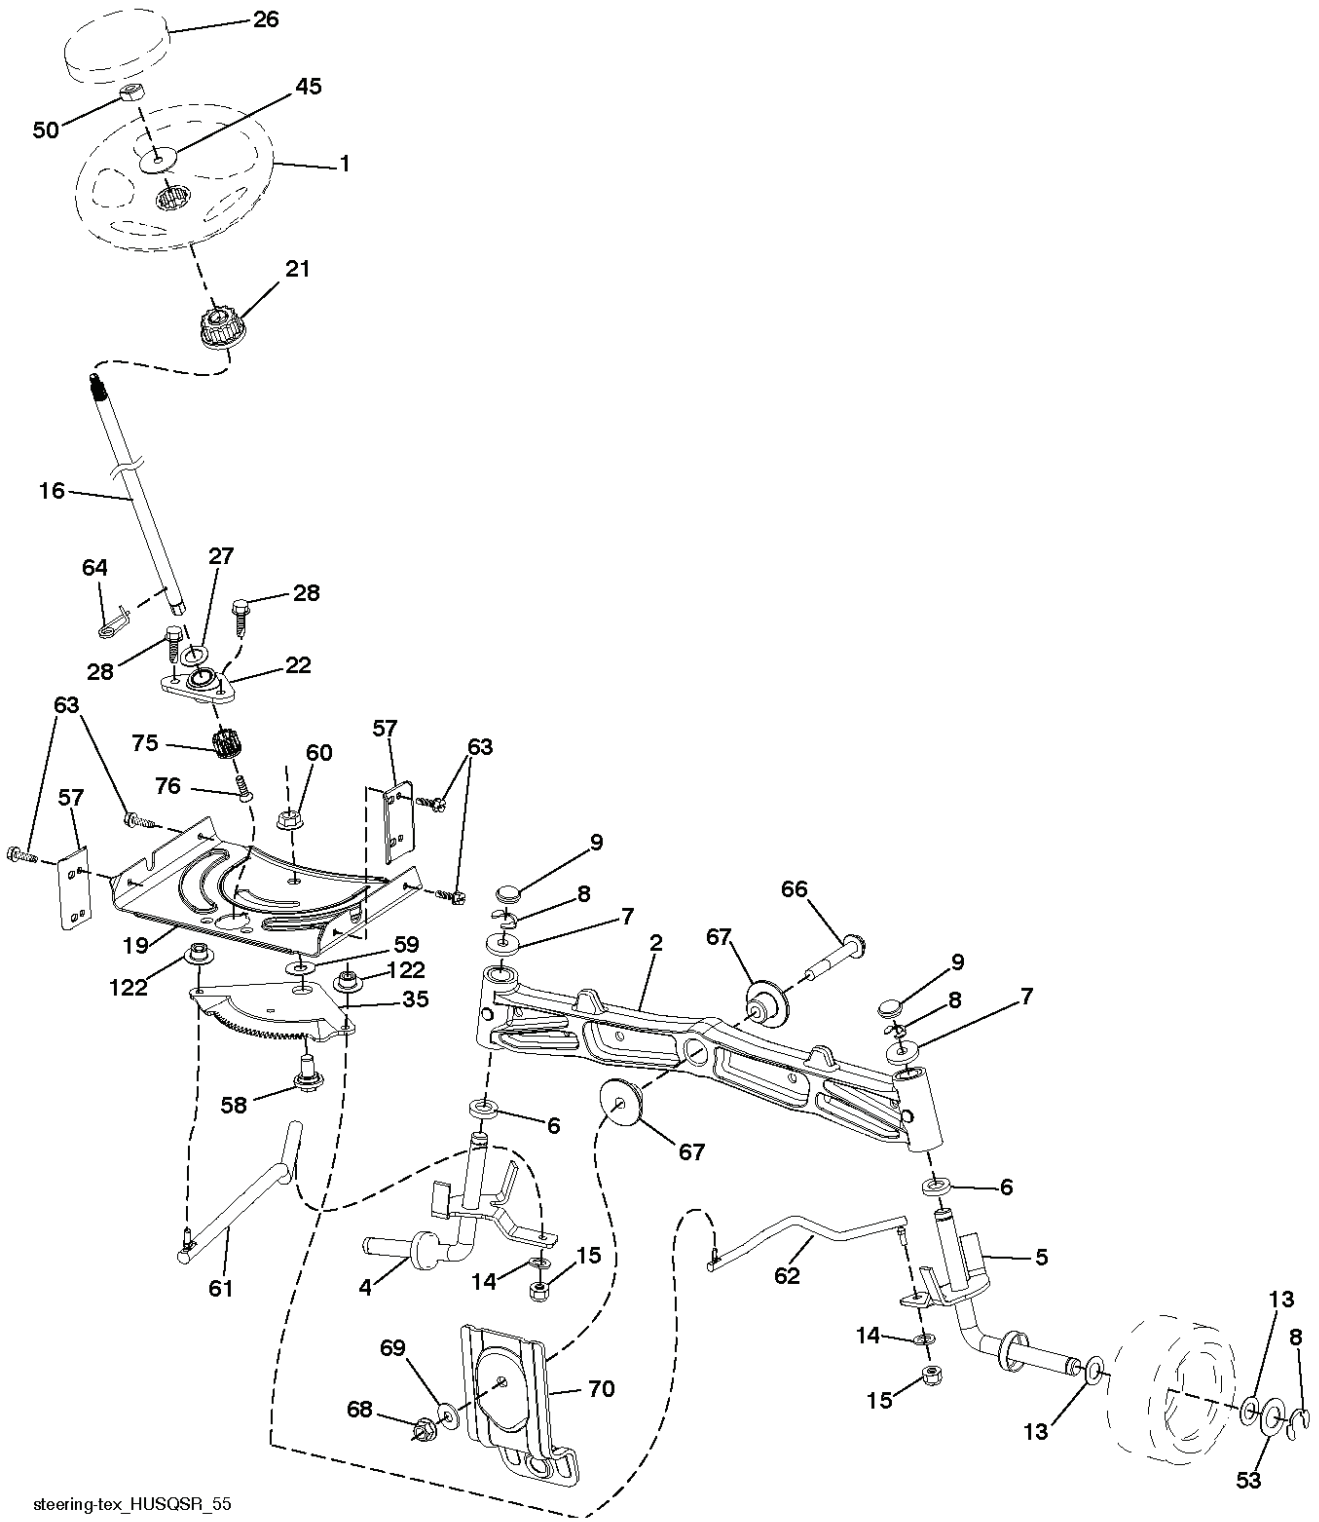

REF.	PART NO.	DESCRIPTION	REMARK	QTY.	KIT
1	581579001	DECAL		1	
2	581627301	DECAL		1	
3	532430117	PLATE, OUTER HEIGHT, RED		1	
4	581580001	DECAL		1	
5	532423829	DECAL		1	
6	585795201	DECAL		1	
8	584904601	DECAL		1	
9	532145005	DECAL		1	
12	585714402	DECAL		1	
	581724801	DECAL	BYPASS	1	
	532439681	PLATE	LH	1	
	532439682	PAD	RH	1	

PTO SWITCH (MATING SIDE)

IGNITION SWITCH

POSITION	CIRCUIT	"MAKE"
OFF	M+G+A1	
RUN/OVERRIDE	B+A1	
RUN	B+A1	L+A2
START	B+S+A1	

CHASSIS HARNESS CONNECTOR (MATING SIDE)

DASH HARNESS CONNECTOR

WIRING INSULATED CLIPS
 NOTE: IF WIRING INSULATED CLIPS WERE REMOVED FOR SERVICING OF UNIT, THEY SHOULD BE RE-INSTALLED TO PROPERLY SECURE YOUR WIRING.

● NON-REMOVABLE CONNECTIONS

○ REMOVABLE CONNECTIONS

seat-hex_6.5SL_11

REF.	PART NO.	DESCRIPTION	REMARK	QTY.	KIT
1	532439822	SEAT		1	
2	532180166	BRACKET		1	
6	873800600	NUT		1	
7	587613301	SPRING		1	
8	532171877	BOLT		1	
10	532196977	PLATE		1	
21	587907801	BOLT		1	
37	873800500	LOCK NUT		1	
40	532197661	HANDLE		1	
41	532198200	SPRING		1	
43	874760612	BOLT		1	
44	819133812	WASHER		1	
46	588090401	BOLT		1	