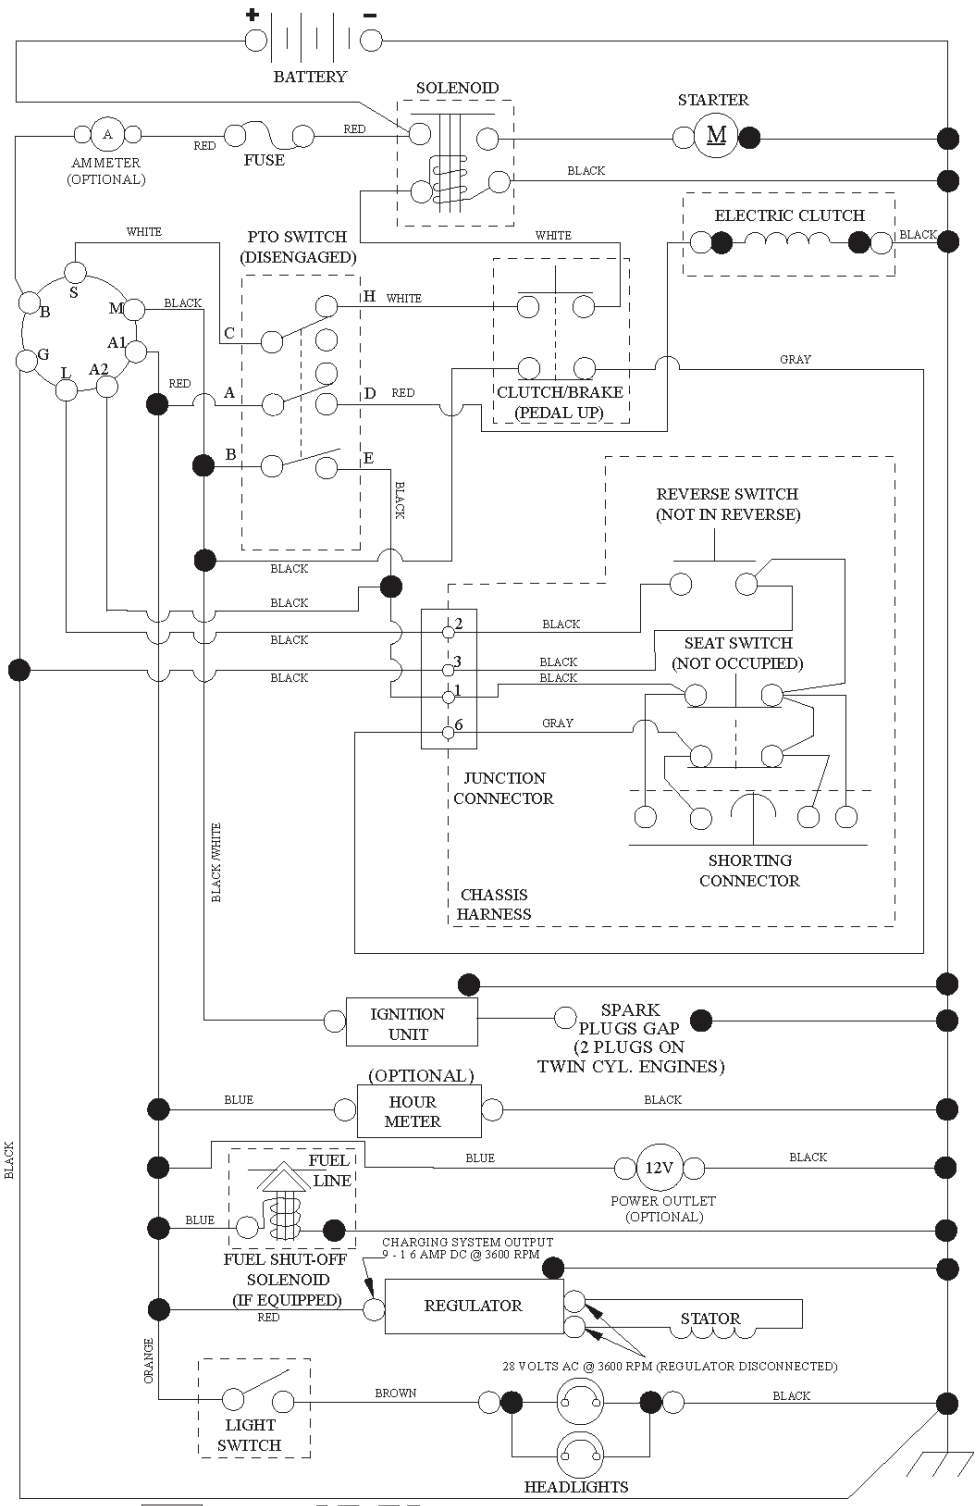

POSITION	CIRCUIT	"MAKE"
OFF	M+G+A1	
RUN/OVERRIDE	B+A1	
RUN	B+A1	L+A2
START	B+S+A1	

WIRING INSULATED CLIPS
NOTE: IF WIRING INSULATED CLIPS WERE REMOVED FOR SERVICING OF UNIT, THEY SHOULD BE RE-INSTALLED TO PROPERLY SECURE YOUR WIRING.

● NON-REMOVABLE CONNECTIONS

○ REMOVABLE CONNECTIONS