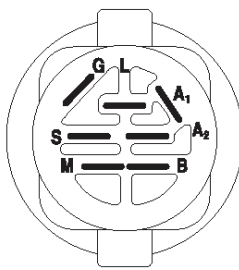

IGNITION SWITCH

POSITION	CIRCUIT	"MAKE"
OFF	M+G+A1	
RUN/OVERRIDE	B+A1	
RUN	B+A1	L+A2
START	B+S+A1	

WIRING INSULATED CLIPS
NOTE: IF WIRING INSULATED CLIPS WERE REMOVED FOR SERVICING OF UNIT, THEY SHOULD BE RE-INSTALLED TO PROPERLY SECURE YOUR WIRING.

● NON-REMOVABLE CONNECTIONS

○ REMOVABLE CONNECTIONS