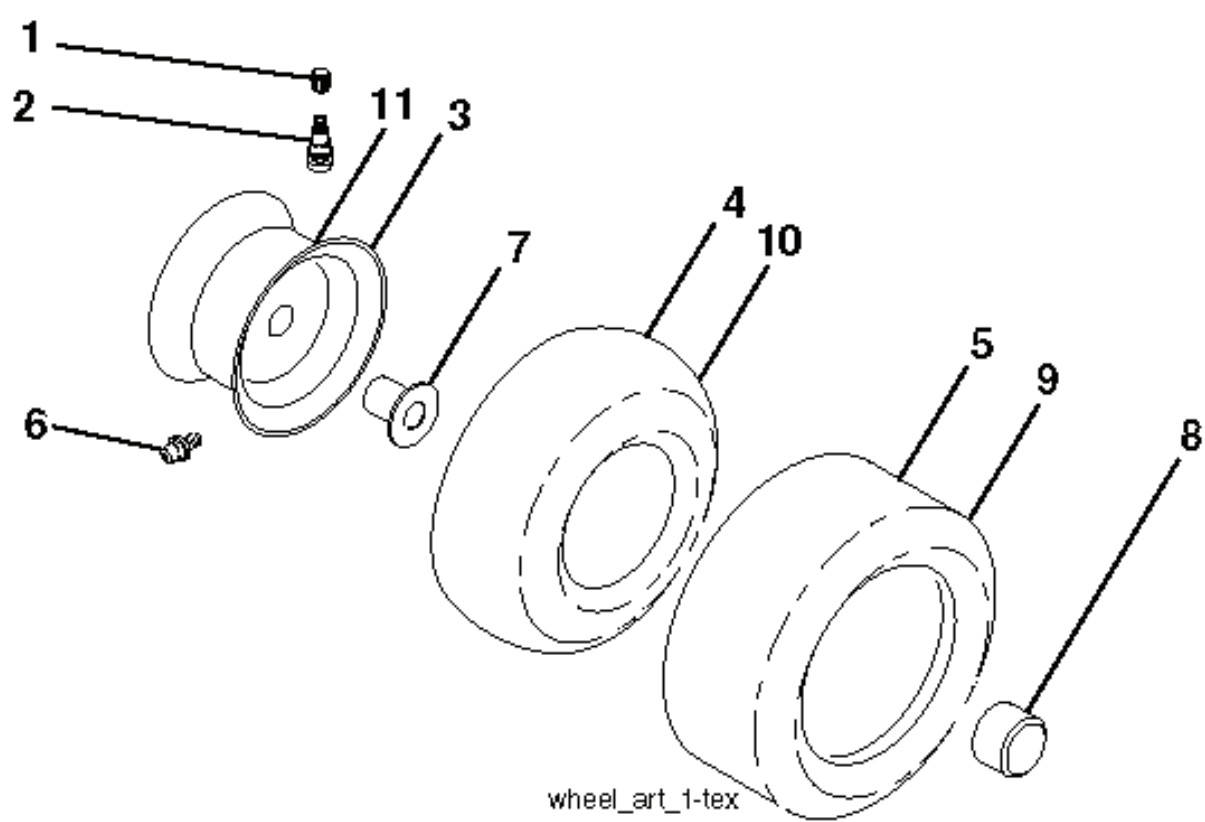

wheel_art_1-tex

REF.	PART NO.	DESCRIPTION	REMARK	QTY.	KIT
1	532059192	CAP VALVE		1	
2	532065139	NIPPLE		1	
3	532138336	RIM	Front 6"	1	
4	532059904	HOSE	(Service Item Only)	1	
5	532106222	TIRE	FRONT (15 X 6-6)	1	
6	532124957	FITTING	(Front Wheel Only)	1	
7	532124959	BEARING	(Front Wheel Only)	1	
8	532175039	HUB CAP		1	
9	532138468	TIRE	REAR (20 X 8-8)	1	
10	532124926	HOSE	(Service Item Only)	1	
11	532138337	RIM SPROCKET	Rear 8"	1	
	532144334	SEALING FOAM		1	
	PART NO.		REMARK		KIT