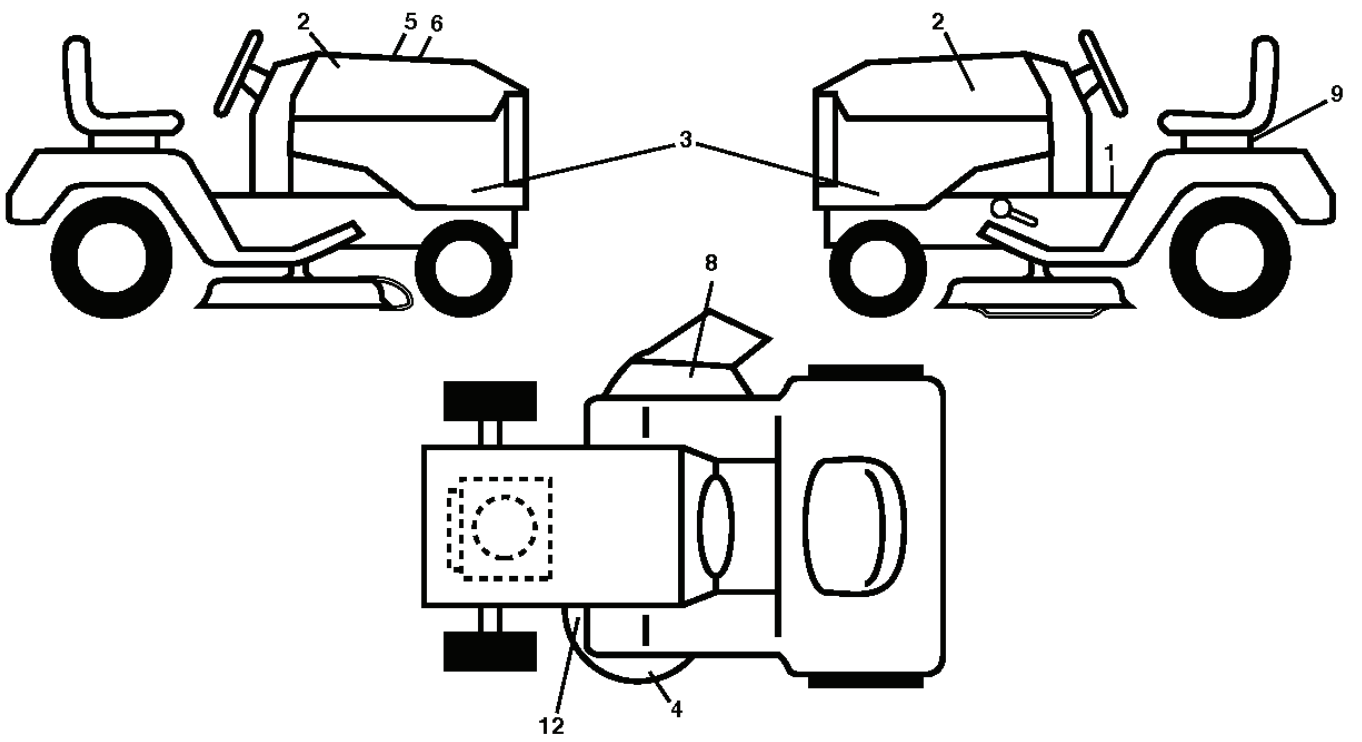

REF.	PART NO.	DESCRIPTION	REMARK	QTY.	KIT
1	581579001	DECAL		1	
2	581627301	DECAL		1	
3	532430117	PLATE, OUTER HEIGHT, RED		1	
4	581580001	DECAL		1	
5	532423829	DECAL		1	
6	585795201	DECAL		1	
8	584904601	DECAL		1	
9	532145005	DECAL		1	
12	585714402	DECAL		1	
	581724801	DECAL	BYPASS	1	
	532439681	PLATE	LH	1	
	532439682	PAD	RH	1	

SPARK ARRESTER KIT

Engine-tex_Kohl-2cyl_58

REF.	PART NO.	DESCRIPTION	REMARK	QTY.	KIT
1	000000000	W/O DESCRIPTION	ENGINE KOHLER MODEL SV715-3028 (438341)	1	
2	589818701	MUFFLER		1	
9	501832601	KEEPER		1	
11	587241501	CLUTCH		1	
12	532405097	PULLEY		1	
15	581290101	TANK		1	
18	532430220	FUEL CAP		1	
20	532182937	THROTTLE CONTROL		1	
21	532416358	SCREW		1	
22	532191596	COMMA*RPLPAR 532187767428		1	
28	532401135	LINE.FUEL.64"REAR.EMIS		1	
29	532137180	SPARK ARRESTER KIT	KIT	1	
37	532123487	HOSE CLAMP		1	
41	532126197	WASHER		1	
42	810040700	WASHER		1	
45	873510400	NUT		1	
62	532434017	SHIELD		1	
69	532186054	GASKET MUFFLER		1	
70	583954501	TUBE		1	
71	583954801	TUBE		1	
79	532192334	SCREW		1	
81	532148456	TUBE		1	
82	532428287	PLUG		1	
85	581332804	BOLT		1	
90	817000616	SCREW		1	
92	817120616	SCREW		1	
96	819091416	WASHER		1	
97	817670412	SCREW		1	
102	817000512	SCREW		1	