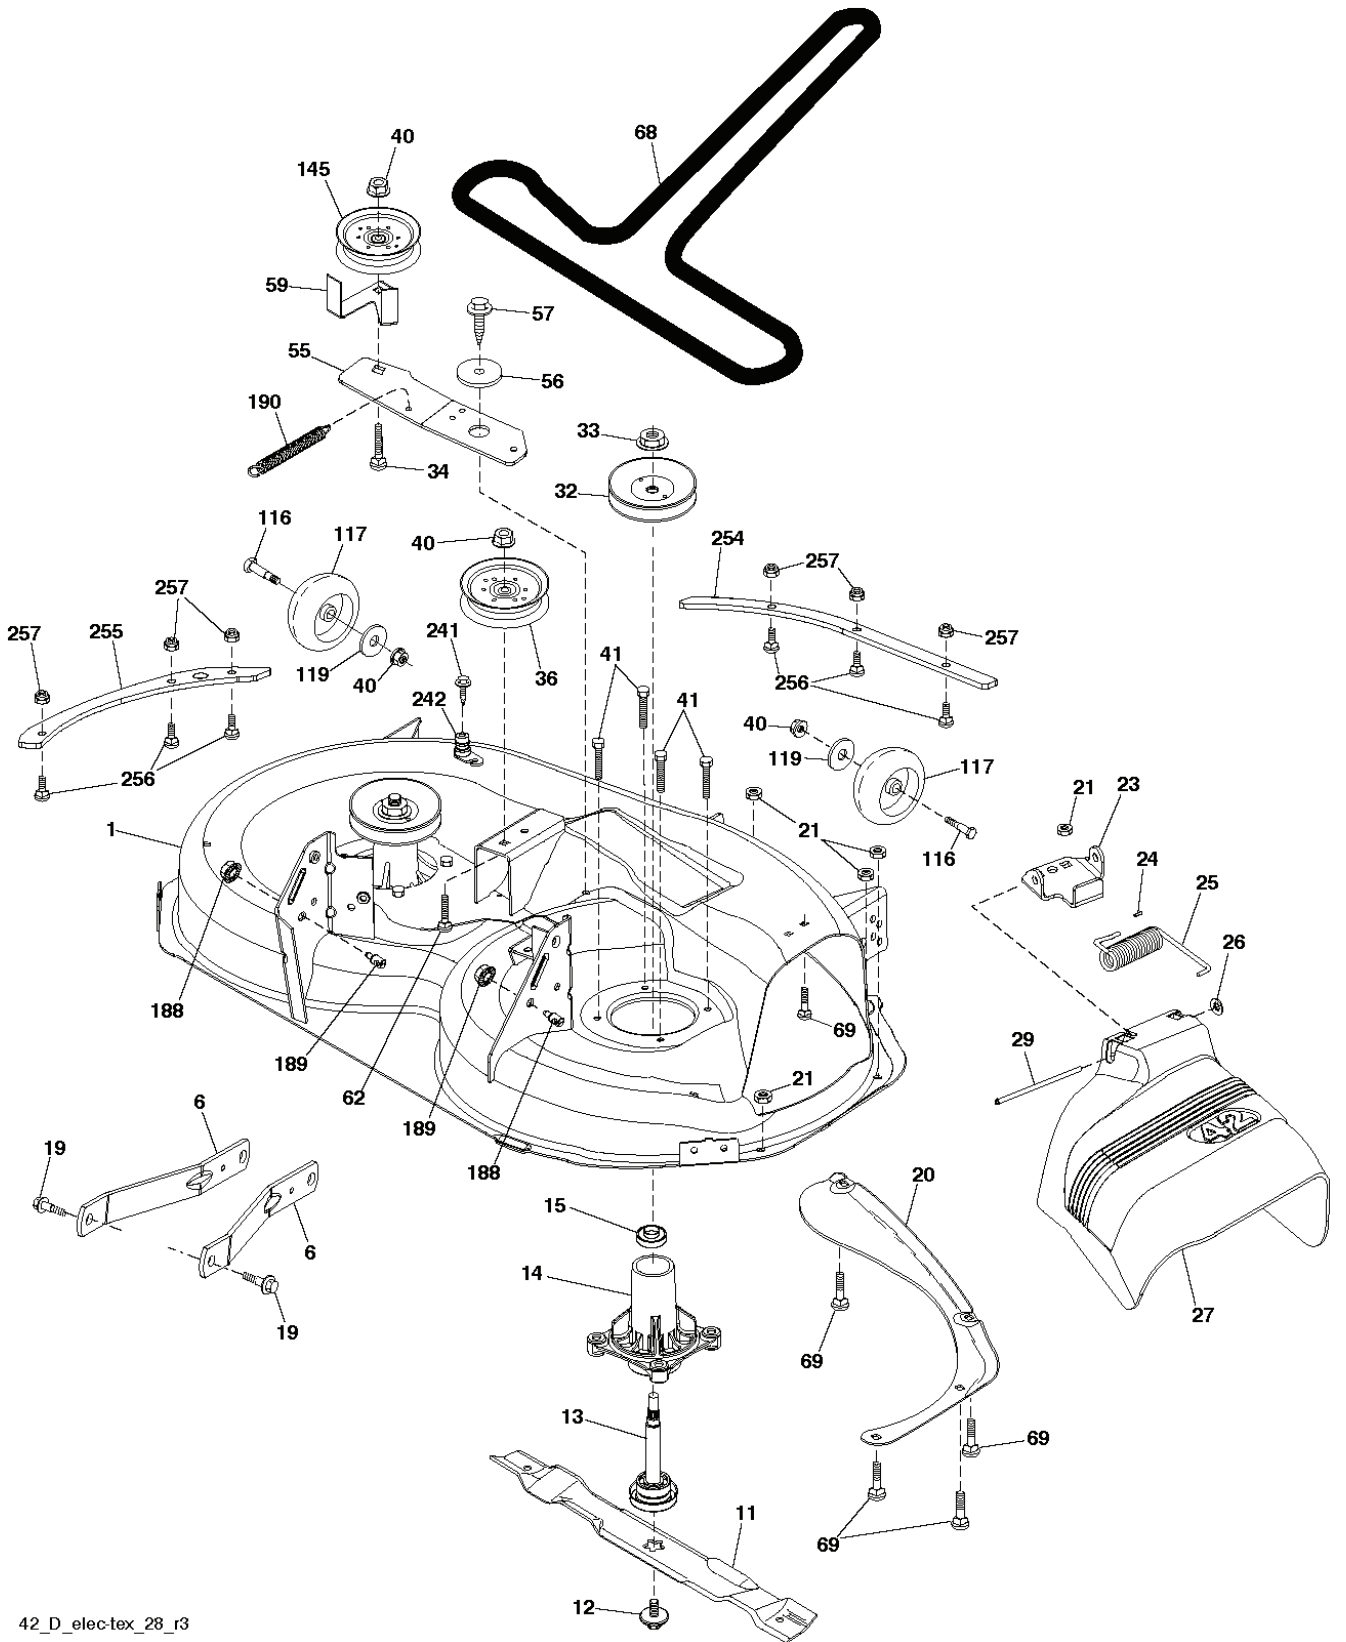

REF.	PART NO.	DESCRIPTION	REMARK	QTY.	KIT
1	581579001	DECAL		1	
2	581627301	DECAL		1	
3	532430117	PLATE, OUTER HEIGHT, RED		1	
4	581580001	DECAL		1	
5	532423829	DECAL		1	
6	585795201	DECAL		1	
8	584904601	DECAL		1	
9	532145005	DECAL		1	
12	585714402	DECAL		1	
	581724801	DECAL	BYPASS	1	
	532439681	PLATE	LH	1	
	532439682	PAD	RH	1	

PTO SWITCH (MATING SIDE)

IGNITION SWITCH

POSITION	CIRCUIT	"MAKE"
OFF	M+G+A1	
RUN/OVERRIDE	B+A1	
RUN	B+A1	L+A2
START	B+S+A1	

CHASSIS HARNESS CONNECTOR (MATING SIDE)

DASH HARNESS CONNECTOR

WIRING INSULATED CLIPS
 NOTE: IF WIRING INSULATED CLIPS WERE REMOVED FOR SERVICING OF UNIT, THEY SHOULD BE RE-INSTALLED TO PROPERLY SECURE YOUR WIRING.

● NON-REMOVABLE CONNECTIONS

○ REMOVABLE CONNECTIONS

seat-hex_6.5SL_11

REF.	PART NO.	DESCRIPTION	REMARK	QTY.	KIT
1	532439822	SEAT		1	
2	532180166	BRACKET		1	
6	873800600	NUT		1	
7	587613301	SPRING		1	
8	532171877	BOLT		1	
10	532196977	PLATE		1	
21	587907801	BOLT		1	
37	873800500	LOCK NUT		1	
40	532197661	HANDLE		1	
41	532198200	SPRING		1	
43	874760612	BOLT		1	
44	819133812	WASHER		1	
46	588090401	BOLT		1	

TR04S

REF.	PART NO.	DESCRIPTION	REMARK	QTY.	KIT
1	532163465	BATTERY		1	
2	874760412	BOLT		1	
8	532193228	BOX		1	
16	532176138	MICRO SWITCH		1	
21	532400252	HARNESS		1	
22	532004152	BULB		1	
25	581498001	CABLE		1	
26	532175158	FUSE		1	
27	873510400	NUT		1	
28	532421686	CABLE		1	
29	532401545	SWITCH		1	
30	532193350	IGNITION MODULE		1	
33	532411935	KEY		1	
34	532110712	SWITCH		1	
40	581023201	HARNESS		1	
43	532192507	SOLENOID		1	
46	586161801	HOUR METER		1	
50	532174651	SWITCH		1	
55	817060512	SCREW	TYTT	1	
71	501133701	HARNESS		1	
79	532175242	HOLDER		1	
90	532435395	TERMINAL COVER		1	
99	817670412	SCREW		1	
102	532404454	CABLE		1	
105	532407568	SWITCH		1	
106	532174814	NUT		1	