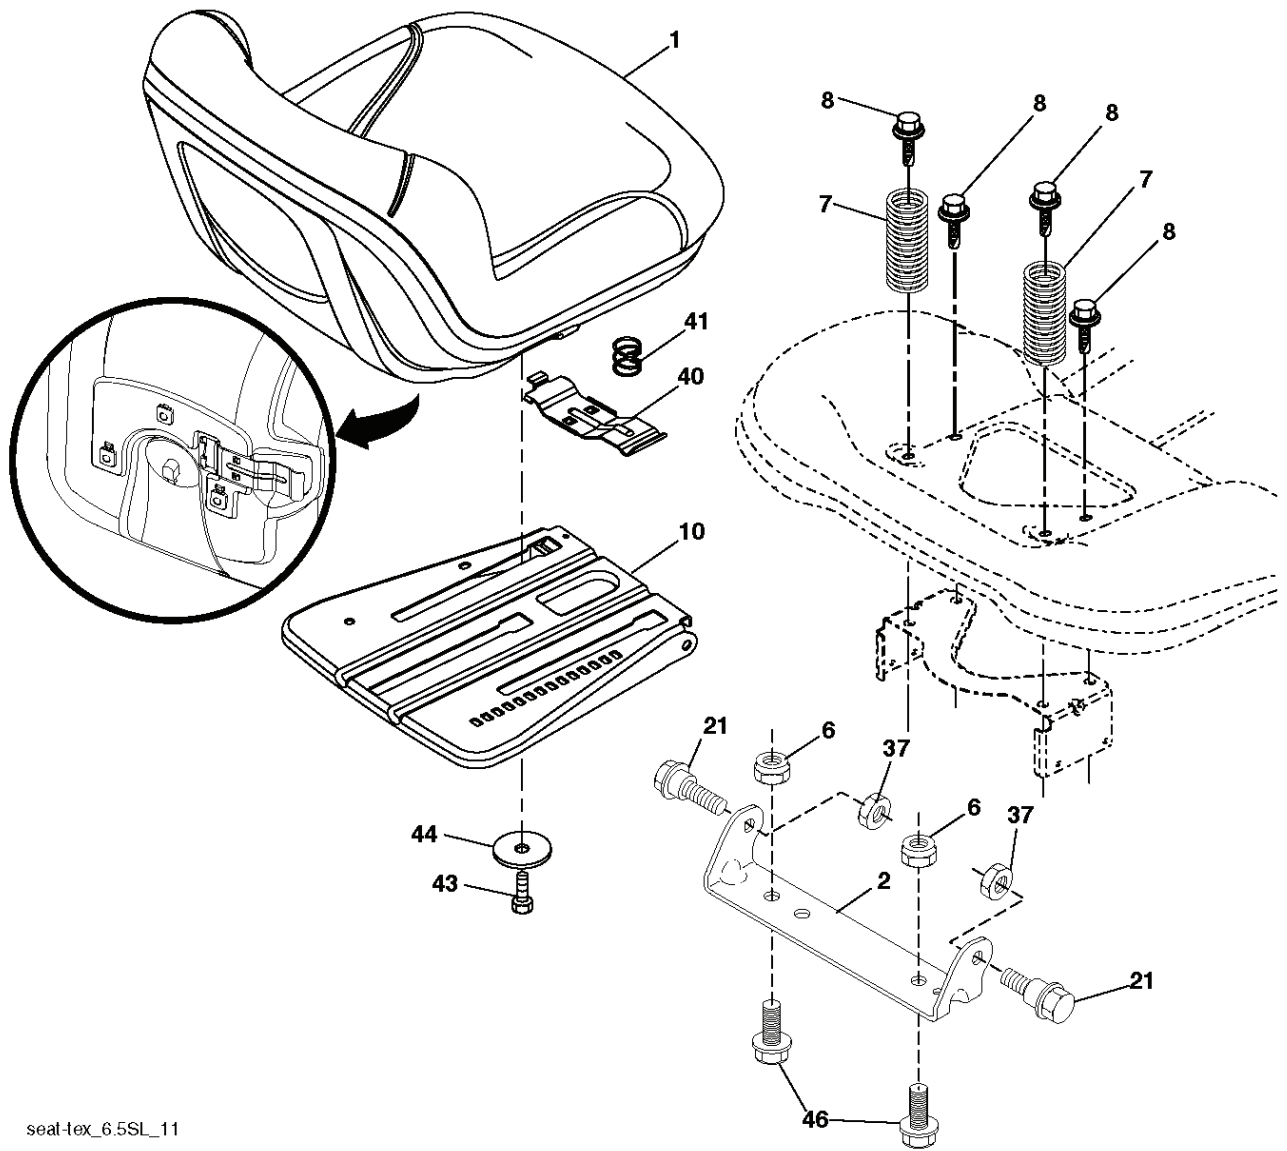

PTO SWITCH (MATING SIDE)

IGNITION SWITCH

POSITION	CIRCUIT	"MAKE"
OFF	M+G+A1	
RUN/OVERRIDE	B+A1	
RUN	B+A1	L+A2
START	B+S+A1	

CHASSIS HARNESS CONNECTOR (MATING SIDE)

DASH HARNESS CONNECTOR

WIRING INSULATED CLIPS
 NOTE: IF WIRING INSULATED CLIPS WERE REMOVED FOR SERVICING OF UNIT, THEY SHOULD BE RE-INSTALLED TO PROPERLY SECURE YOUR WIRING.

● NON-REMOVABLE CONNECTIONS

○ REMOVABLE CONNECTIONS

seat-hex_6.5SL_11

REF.	PART NO.	DESCRIPTION	REMARK	QTY.	KIT
1	532439822	SEAT		1	
2	532180166	BRACKET		1	
6	873800600	NUT		1	
7	587613301	SPRING		1	
8	532171877	BOLT		1	
10	532196977	PLATE		1	
21	587907801	BOLT		1	
37	873800500	LOCK NUT		1	
40	532197661	HANDLE		1	
41	532198200	SPRING		1	
43	874760612	BOLT		1	
44	819133812	WASHER		1	
46	588090401	BOLT		1	