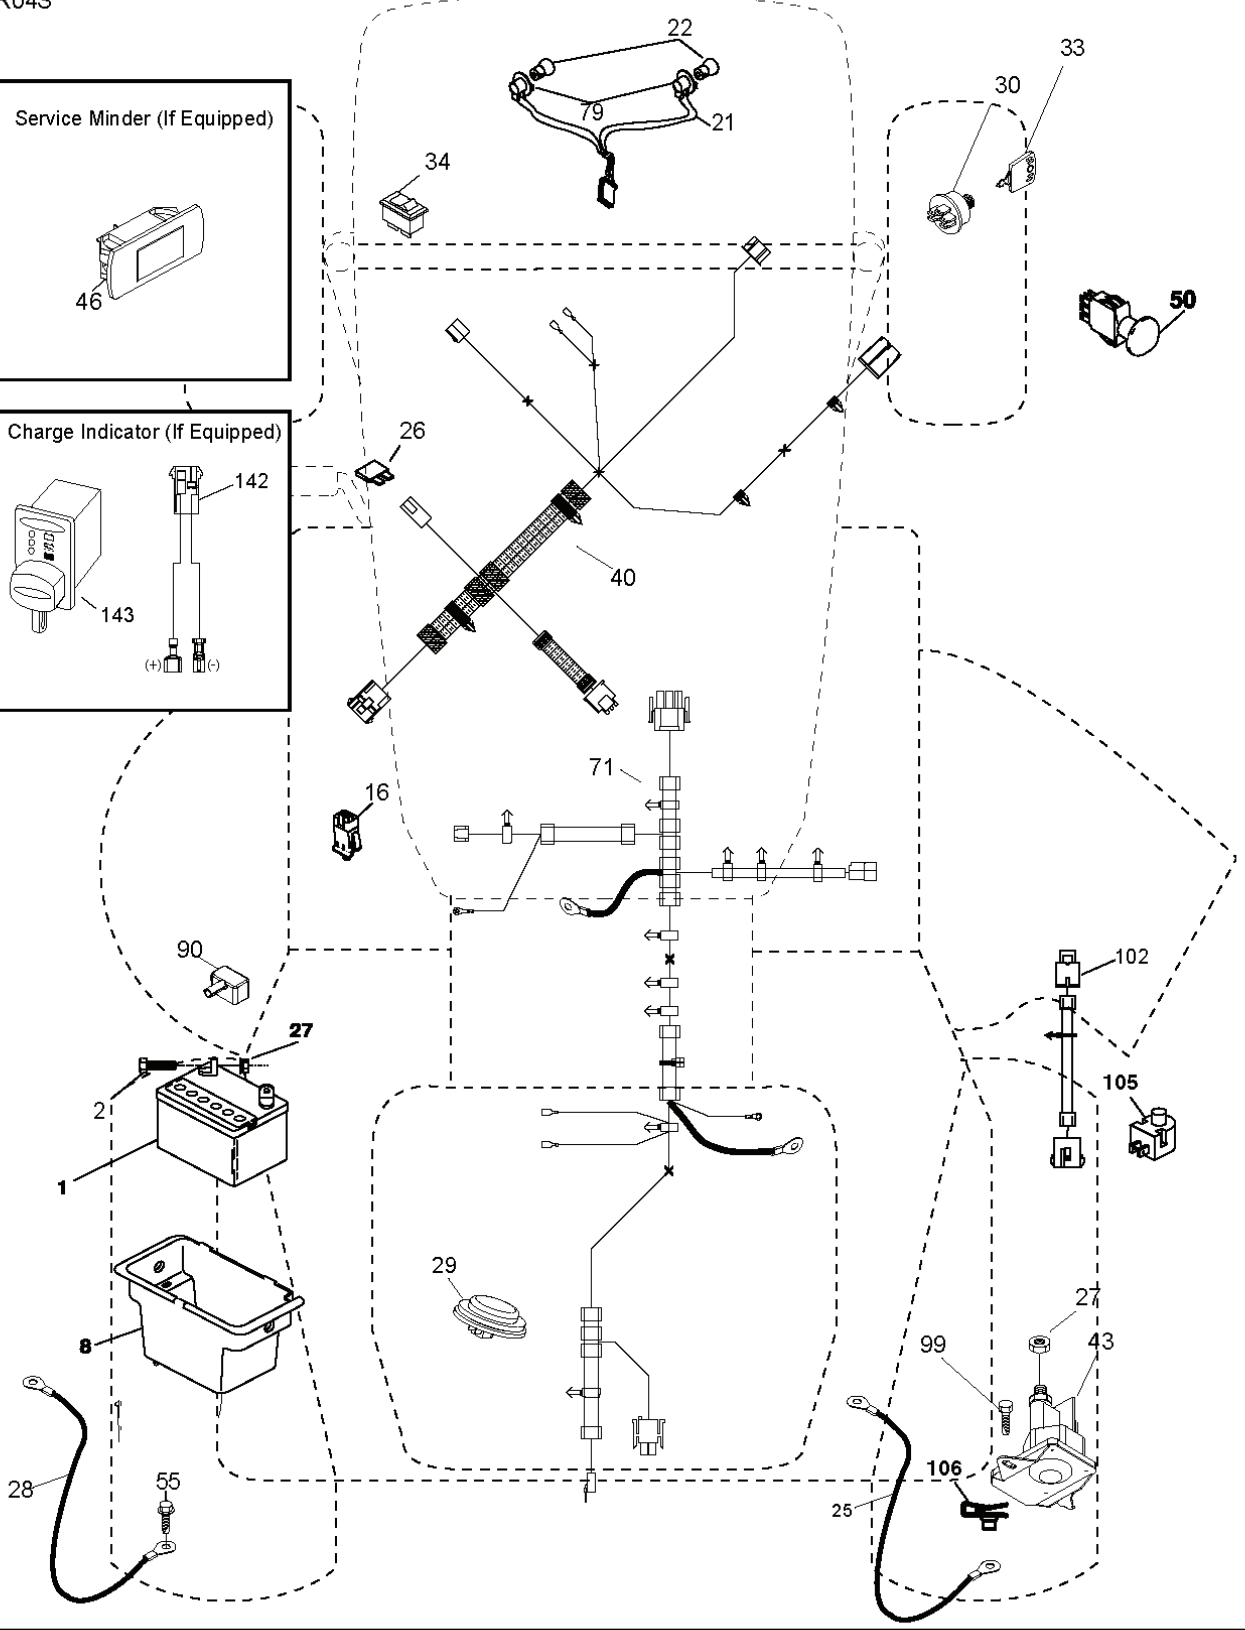

REF.	PART NO.	DESCRIPTION	REMARK	QTY.	KIT
1	581579001	DECAL		1	
2	581627301	DECAL		1	
3	532430117	PLATE, OUTER HEIGHT, RED		1	
4	581580001	DECAL		1	
5	532423829	DECAL		1	
6	585795201	DECAL		1	
8	584904601	DECAL		1	
9	532145005	DECAL		1	
12	585714402	DECAL		1	
	581724801	DECAL	BYPASS	1	
	532439681	PLATE	LH	1	
	532439682	PAD	RH	1	

PTO SWITCH (MATING SIDE)

IGNITION SWITCH

POSITION	CIRCUIT	"MAKE"
OFF	M+G+A1	
RUN/OVERRIDE	B+A1	
RUN	B+A1	L+A2
START	B+S+A1	

CHASSIS HARNESS CONNECTOR (MATING SIDE)

DASH HARNESS CONNECTOR

WIRING INSULATED CLIPS
 NOTE: IF WIRING INSULATED CLIPS WERE REMOVED FOR SERVICING OF UNIT, THEY SHOULD BE RE-INSTALLED TO PROPERLY SECURE YOUR WIRING.

● NON-REMOVABLE CONNECTIONS

○ REMOVABLE CONNECTIONS

seat-hex_6.5SL_11

REF.	PART NO.	DESCRIPTION	REMARK	QTY.	KIT
1	532439822	SEAT		1	
2	532180166	BRACKET		1	
6	873800600	NUT		1	
7	587613301	SPRING		1	
8	532171877	BOLT		1	
10	532196977	PLATE		1	
21	587907801	BOLT		1	
37	873800500	LOCK NUT		1	
40	532197661	HANDLE		1	
41	532198200	SPRING		1	
43	874760612	BOLT		1	
44	819133812	WASHER		1	
46	588090401	BOLT		1	

TR04S

REF.	PART NO.	DESCRIPTION	REMARK	QTY.	KIT
1	532163465	BATTERY		1	
2	874760412	BOLT		1	
8	532193228	BOX		1	
16	532176138	MICRO SWITCH		1	
21	532400252	HARNESS		1	
22	532004152	BULB		1	
25	581498001	CABLE		1	
26	532175158	FUSE		1	
27	873510400	NUT		1	
28	532421686	CABLE		1	
29	532401545	SWITCH		1	
30	532193350	IGNITION MODULE		1	
33	532411935	KEY		1	
34	532110712	SWITCH		1	
40	581023201	HARNESS		1	
43	532192507	SOLENOID		1	
46	586161801	HOUR METER		1	
50	532174651	SWITCH		1	
55	817060512	SCREW	TYTT	1	
71	501133701	HARNESS		1	
79	532175242	HOLDER		1	
90	532435395	TERMINAL COVER		1	
99	817670412	SCREW		1	
102	532404454	CABLE		1	
105	532407568	SWITCH		1	
106	532174814	NUT		1	