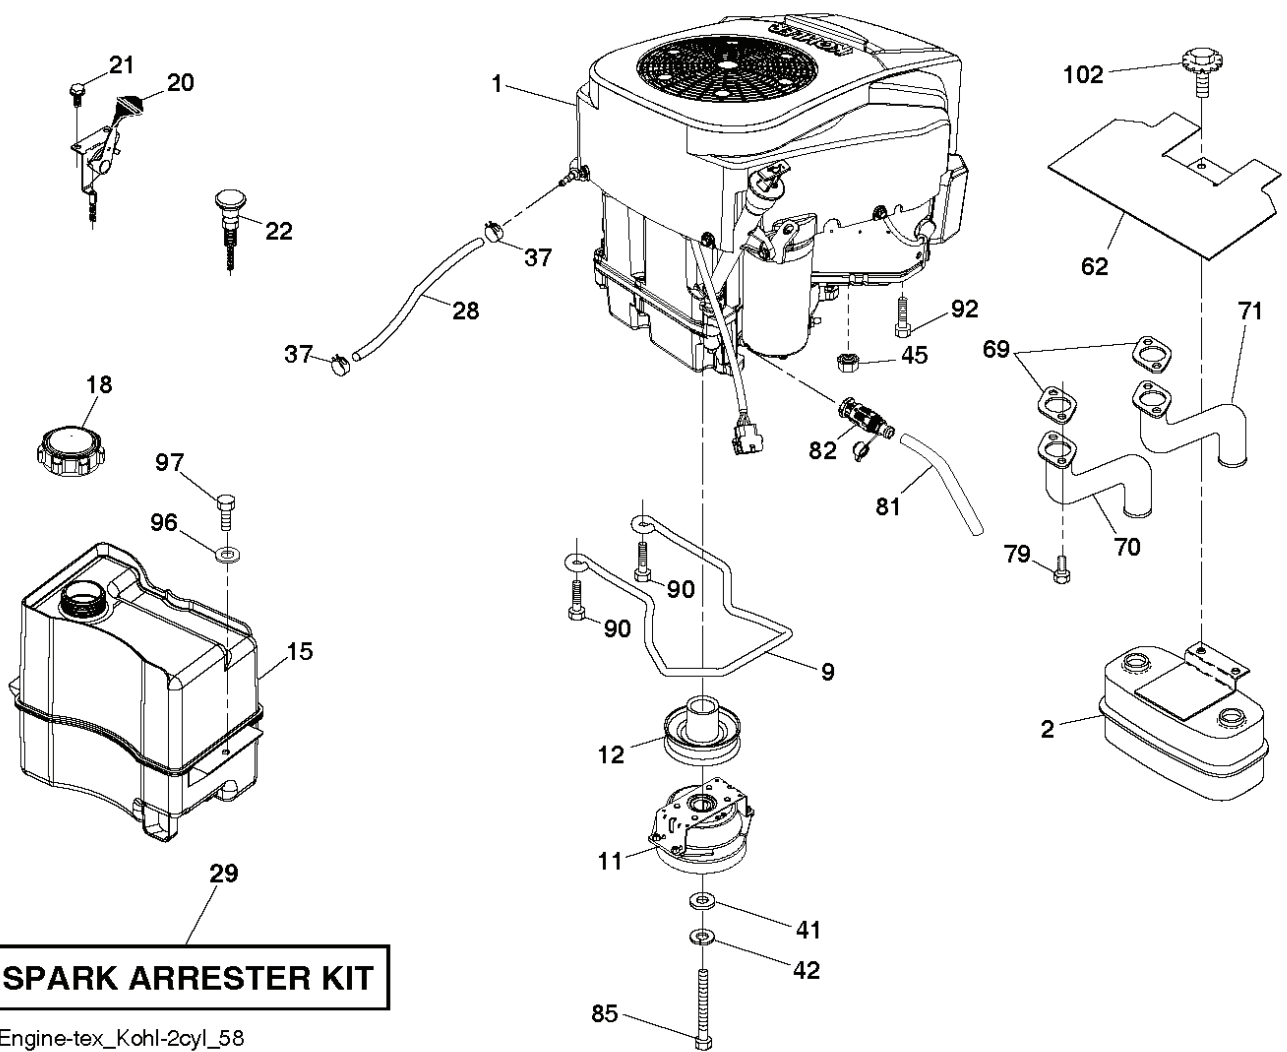

REF.	PART NO.	DESCRIPTION	REMARK	QTY.	KIT
1	581579001	DECAL		1	
2	581627301	DECAL		1	
3	532430117	PLATE, OUTER HEIGHT, RED		1	
4	581580001	DECAL		1	
5	532423829	DECAL		1	
6	585795201	DECAL		1	
8	584904601	DECAL		1	
9	532145005	DECAL		1	
12	585714402	DECAL		1	
	581724801	DECAL	BYPASS	1	
	532439681	PLATE	LH	1	
	532439682	PAD	RH	1	

SPARK ARRESTER KIT

Engine-tex_Kohl-2cyl_58

REF.	PART NO.	DESCRIPTION	REMARK	QTY.	KIT
1	000000000	W/O DESCRIPTION	ENGINE KOHLER MODEL SV715-3028 (438341)	1	
2	589818701	MUFFLER		1	
9	501832601	KEEPER		1	
11	587241501	CLUTCH		1	
12	532405097	PULLEY		1	
15	581290101	TANK		1	
18	532430220	FUEL CAP		1	
20	532182937	THROTTLE CONTROL		1	
21	532416358	SCREW		1	
22	532191596	COMMA*RPLPAR 532187767428		1	
28	532401135	LINE.FUEL.64"REAR.EMIS		1	
29	532137180	SPARK ARRESTER KIT	KIT	1	
37	532123487	HOSE CLAMP		1	
41	532126197	WASHER		1	
42	810040700	WASHER		1	
45	873510400	NUT		1	
62	532434017	SHIELD		1	
69	532186054	GASKET MUFFLER		1	
70	583954501	TUBE		1	
71	583954801	TUBE		1	
79	532192334	SCREW		1	
81	532148456	TUBE		1	
82	532428287	PLUG		1	
85	581332804	BOLT		1	
90	817000616	SCREW		1	
92	817120616	SCREW		1	
96	819091416	WASHER		1	
97	817670412	SCREW		1	
102	817000512	SCREW		1	