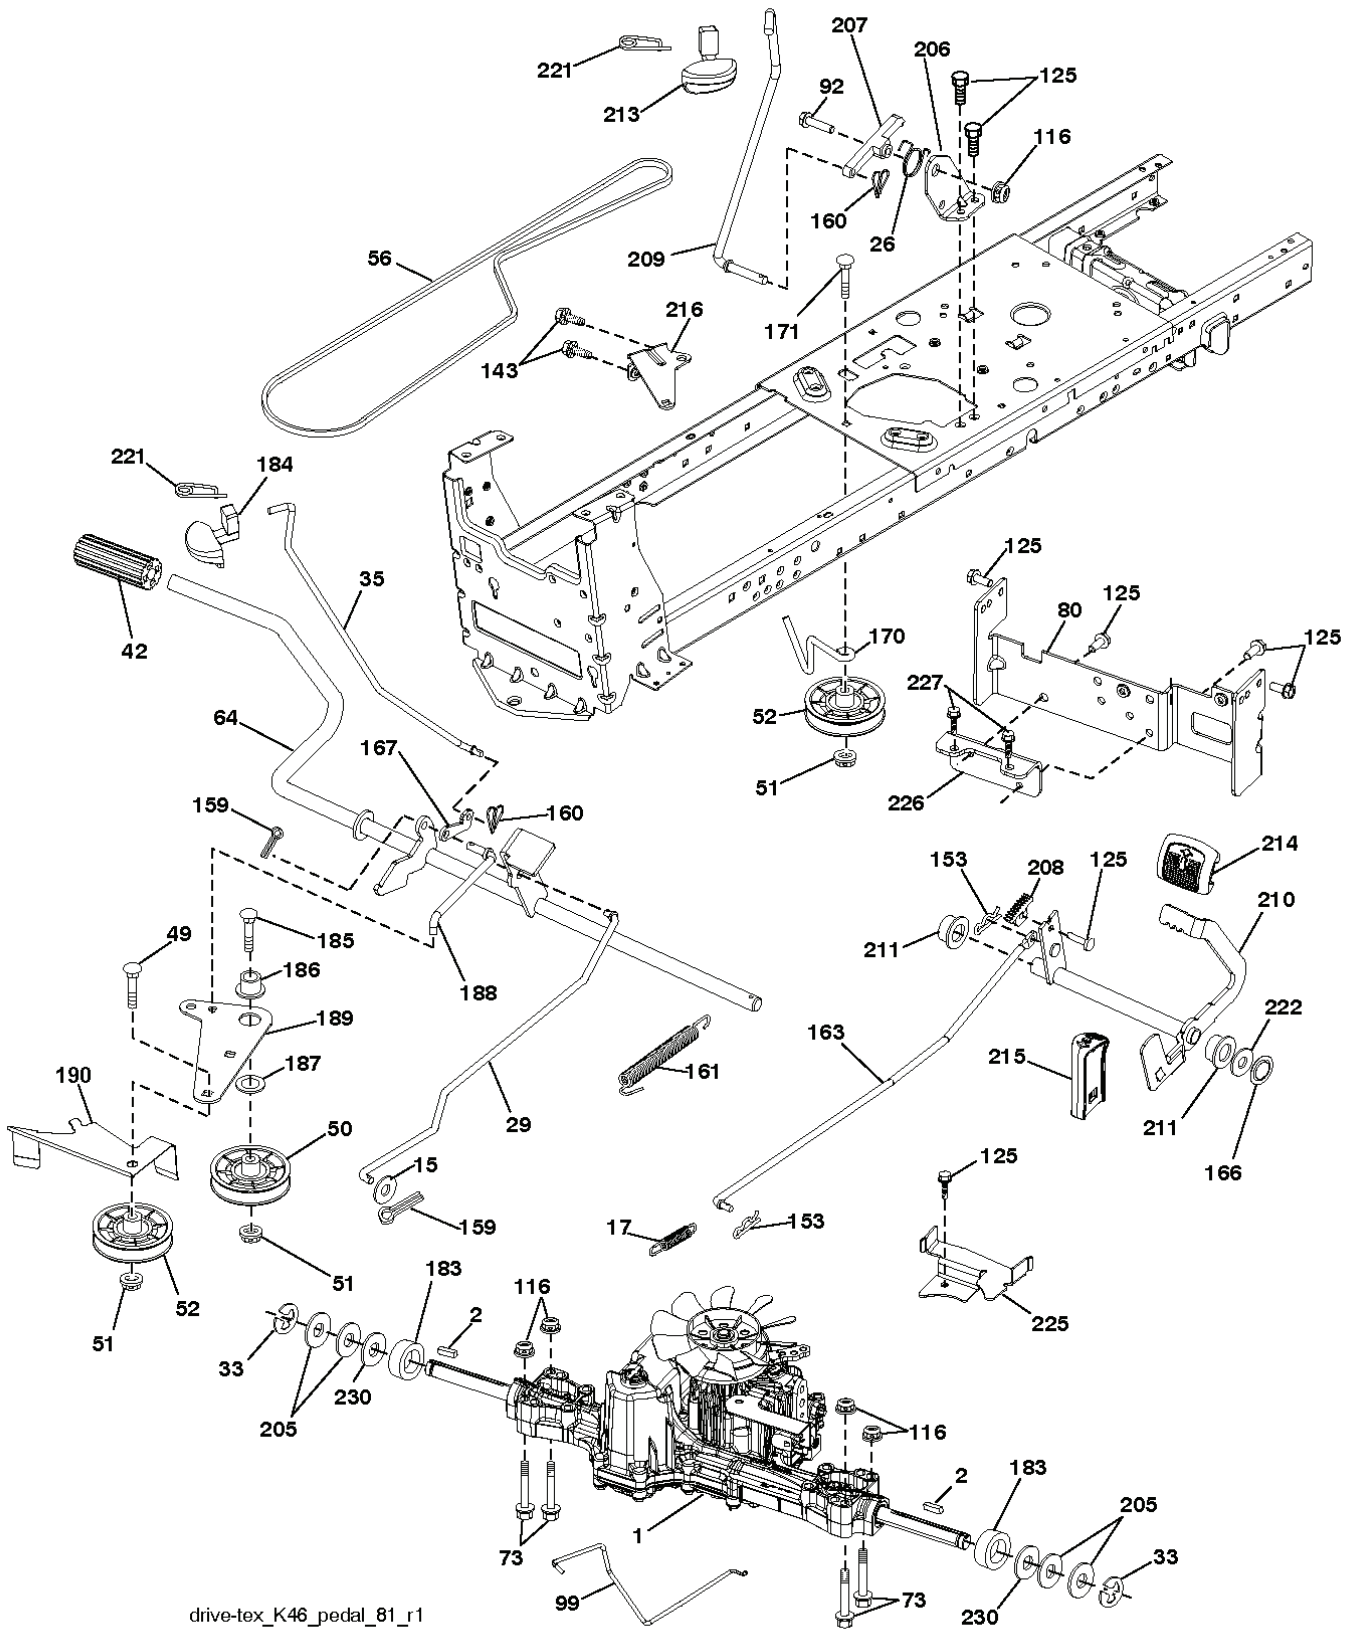

# **SPARE PARTS LIST**

drive-tex\_K46\_pedal\_81\_r1

T05S

REF.	PART NO.	DESCRIPTION	REMARK	QTY.	KIT
1	532163465	BATTERY		1	
2	874760412	BOLT		1	
8	532186491	BOX		1	
16	532176138	MICRO SWITCH		1	
21	532400252	HARNESS		1	
22	532004152	BULB		1	
24	532400253	CABLE		1	
25	585555501	CABLE		1	
26	532175158	FUSE		1	
27	873510400	NUT		1	
28	532145491	CABLE		1	
29	532401545	SWITCH		1	
30	532193350	IGNITION MODULE		1	
33	532411935	KEY		1	
34	532110712	SWITCH		1	
40	532401098	CABLE		1	
41	817720408	SCREW		1	
42	532131563	COVER		1	
43	532192507	SOLENOID		1	
46	532401763	DISPLAY		1	
55	817060512	SCREW	TYTT	1	
71	532194276	CABLE ASSY		1	
79	532175242	HOLDER		1	
87	532197802	SWITCH		1	
90	532435395	TERMINAL COVER		1	
91	532190270	STRAP BATTERY MOUNT FRO		1	
99	817670412	SCREW		1	
100	819091416	WASHER		1	
102	532404454	CABLE		1	
105	532407568	SWITCH		1	

seat-lex\_6.5SL\_3

---

REF.	PART NO.	DESCRIPTION	REMARK	QTY.	KIT
1	532439822	SEAT		1	
2	532180166	BRACKET		1	
3	532140675	STRAP		1	
6	873800600	NUT		1	
7	532124181	SPRING		1	
8	532171877	BOLT		1	
10	532196977	PLATE		1	
21	532171852	BOLT		1	
37	873800500	LOCK NUT		1	
40	532439871	HANDLE		1	
41	532198200	SPRING		1	
43	874760612	BOLT		1	
44	819133812	WASHER		1	

29  
**SPARK ARRESTER KIT**

REF.	PART NO.	DESCRIPTION	REMARK	QTY.	KIT
1	000000000	W/O DESCRIPTION	ENGINE KOHLER MODEL SV715-3028 (438341)	1	
2	532445962	MUFFLER		1	
9	532194320	BELT GUIDE		1	
12	532405472	PULLEY		1	
15	532438080	FUEL TANK		1	
18	532439208	HUB CAP		1	
20	532182937	THROTTLE CONTROL		1	
21	532416358	SCREW		1	
22	532191596	COMMA*RPLPAR 532187767428		1	
28	532137040	HOSE		1	
29	532137180	SPARK ARRESTER KIT	KIT	1	
37	532123487	HOSE CLAMP		1	
42	810040700	WASHER		1	
45	873510400	NUT		1	
62	532434017	SHIELD		1	
69	532186054	GASKET MUFFLER		1	
70	532146699	PIPE		1	
71	532146700	PIPE		1	
79	532192334	SCREW		1	
81	532148456	TUBE		1	
82	532428287	PLUG		1	
85	532173937	BOLT		1	
87	537171877	BOLT		1	
90	817000616	SCREW		1	
92	817120616	SCREW		1	