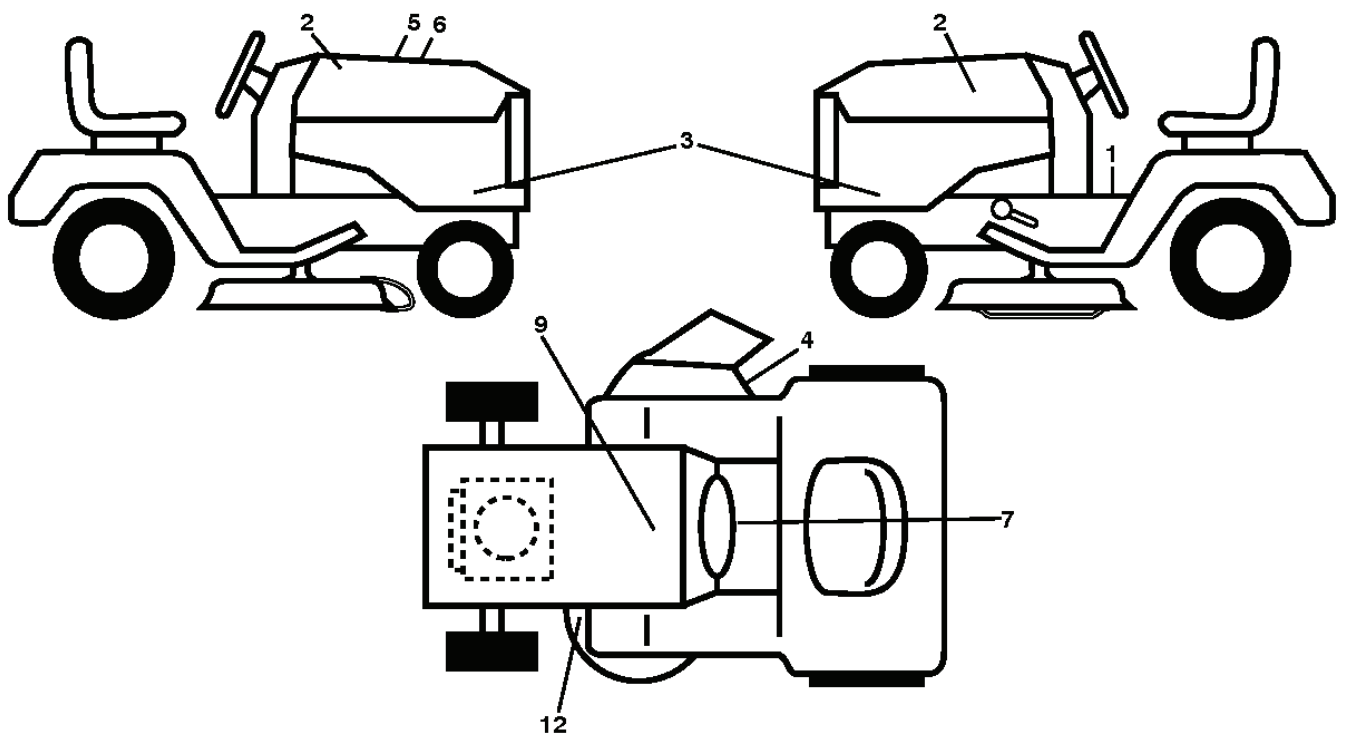

IGNITION SWITCH

POSITION	CIRCUIT	"MAKE"
OFF	M+G+A1	
RUN/OVERRIDE	B+A1	
RUN	B+A1	L+A2
START	B + S + A1	

03107

CHASSIS HARNESS CONNECTOR (MATING SIDE)

DASH HARNESS CONNECTOR (MATING SIDE)

WIRING INSULATED CLIPS  
 NOTE: IF WIRING INSULATED CLIPS WERE REMOVED FOR SERVICING OF UNIT, THEY SHOULD BE RE-INSTALLED TO PROPERLY SECURE YOUR WIRING.

● NON-REMOVABLE CONNECTIONS

○ REMOVABLE CONNECTIONS

chassis-tex\_GT HUSQ\_II\_125\_r1

REF.	PART NO.	DESCRIPTION	REMARK	QTY.	KIT
3	532439752	LOGOTYPE		1	
5	532437481	DASH		1	
14	532441177	HOOD		1	
15	532439733	LENS	LH	1	
18	532440653	GRILLE		1	
25	532443385	LENS	RH	1	
34	580910801	CHASSIS		1	
36	817060512	SCREW		1	
37	532441269	FENDER		1	
52	873680500	NUT		1	
68	817490508	SCREW		1	
125	581684801	CLIP		1	
130	532416358	SCREW		1	
137	532407590	DAMPING PIECE		1	
138	532439747	HOLDER		1	
146	581857901	BOLT		1	
150	532439774	AIR DUCT		1	
151	532436670	BRACKET		1	
152	532439870	SHIELD		1	
159	817000612	SCREW		1	
161	532439781	FUEL		1	
162	532142432	SCREW		1	
165	532196826	BRACKET		1	
175	532196304	SUPPORT		1	
176	532400776	SCREW		1	
177	532195227	BUSHING		1	
178	532199782	NET		1	
180	532195457	CHASSIS		1	
181	532439746	BUSHING		1	
182	532406859	DASH		1	
183	874520520	BOLT		1	
191	532437455	INSERT		1	
194	873900500	NUT		1	
195	532404137	TROU*RPL.PAR 532401556428		1	
196	532448643	CONSOLE		1	
198	532441552	INDICATOR		1	
202	532439728	COVER	RH	1	
203	532439727	COVER	LH	1	
204	532435714	COVER		1	
205	532439730	SKIRT	RH	1	
206	532439729	SKIRT	LH	1	
207	532439734	CUP	RH	1	
208	532439735	CUP	LH	1	
213	874760512	BOLT		1	
214	532199145	CLIP		1	
217	532409167	ROD		1	
218	532196395	PLATE		1	
228	532195161	STUD		1	
234	532404742	DAMPING PIECE		1	
235	532406129	SPACER		1	
236	873930500	NUT		1	
287	817600406	SCREW		1	
297	532437456	INSERT		1	
306	873900600	NUT		1	
335	532448204	COVER		1	
336	532445309	COVER		1	
350	532445143	CLIP		1	