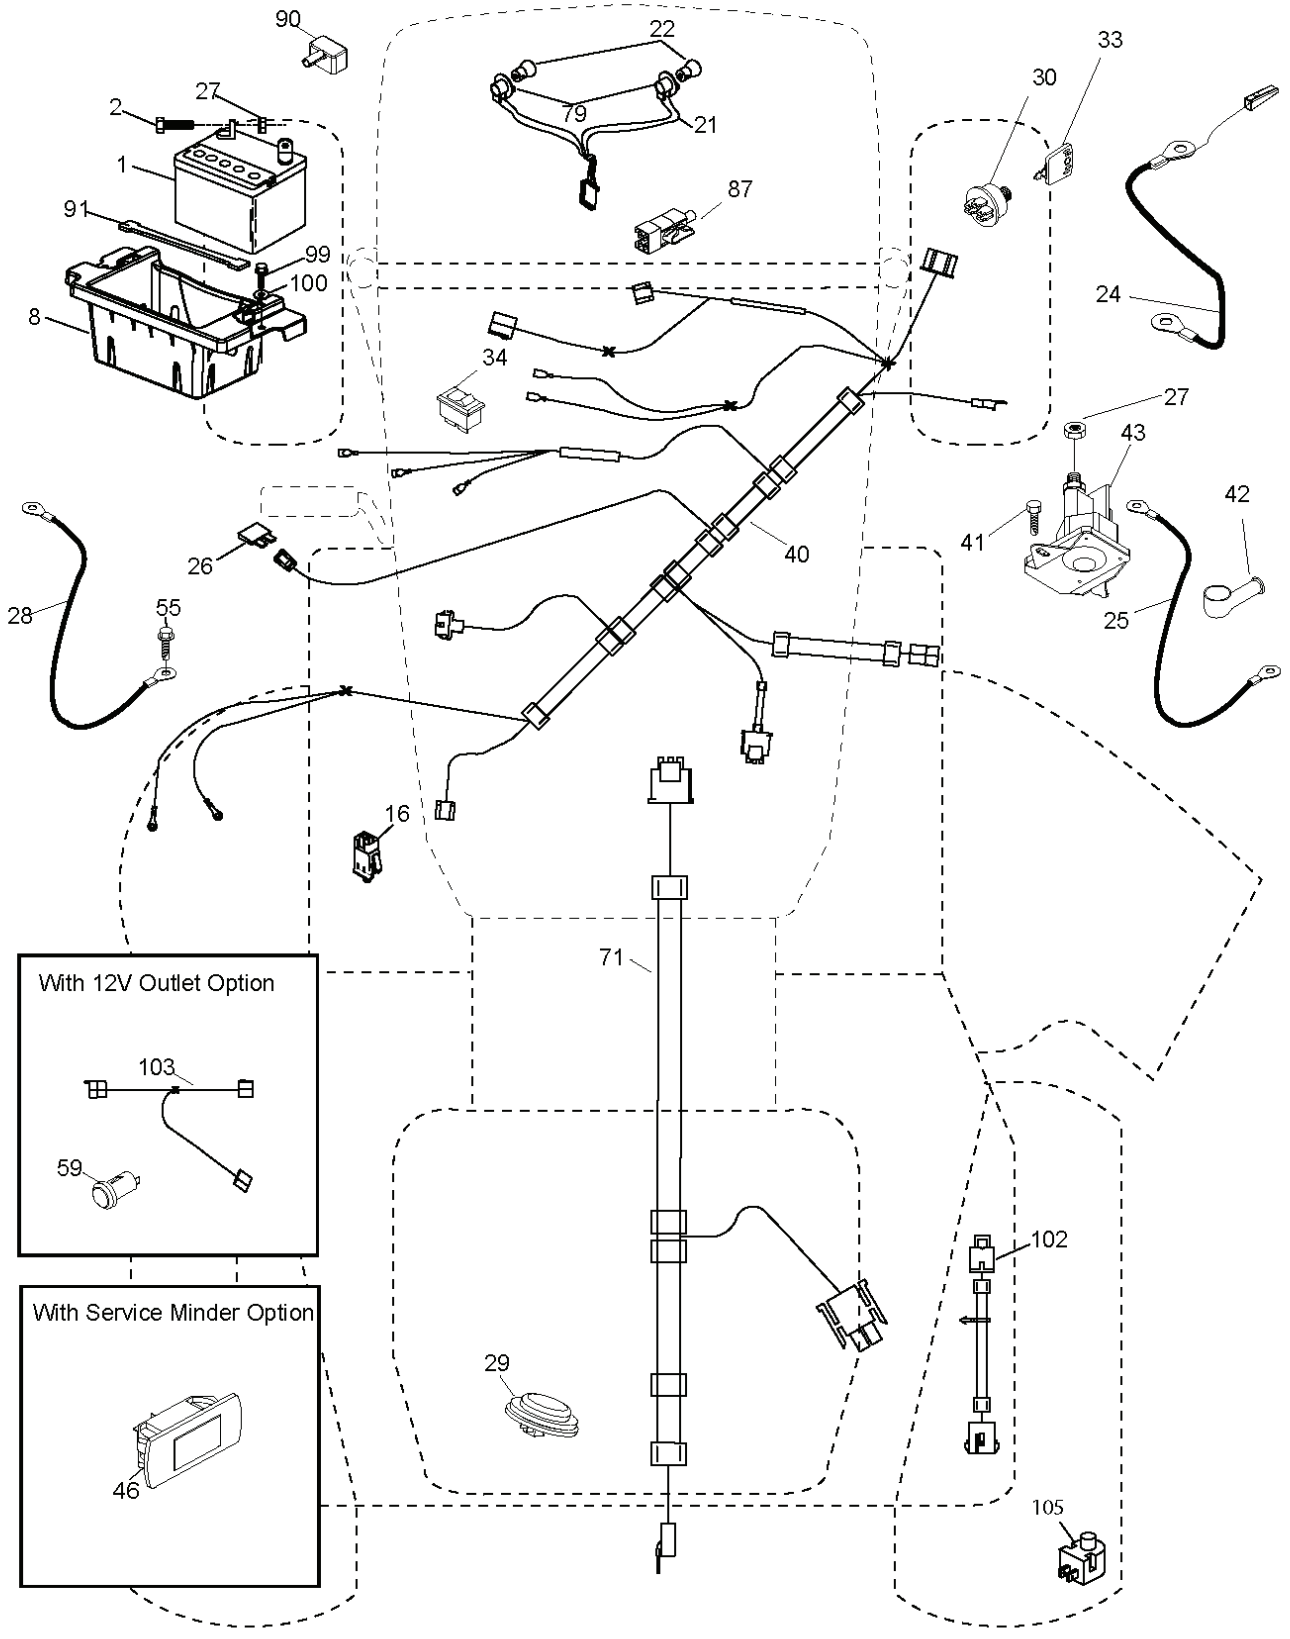

# **SPARE PARTS LIST**

drive-tex\_K46\_pedal\_81\_r1

T05S

REF.	PART NO.	DESCRIPTION	REMARK	QTY.	KIT
1	532163465	BATTERY		1	
2	874760412	BOLT		1	
8	532186491	BOX		1	
16	532176138	MICRO SWITCH		1	
21	532400252	HARNESS		1	
22	532004152	BULB		1	
24	532400253	CABLE		1	
25	585555501	CABLE		1	
26	532175158	FUSE		1	
27	873510400	NUT		1	
28	532145491	CABLE		1	
29	532401545	SWITCH		1	
30	532193350	IGNITION MODULE		1	
33	532411935	KEY		1	
34	532110712	SWITCH		1	
40	532401098	CABLE		1	
41	817720408	SCREW		1	
42	532131563	COVER		1	
43	532192507	SOLENOID		1	
46	532401763	DISPLAY		1	
55	817060512	SCREW	TYTT	1	
71	532194276	CABLE ASSY		1	
79	532175242	HOLDER		1	
87	532197802	SWITCH		1	
90	532435395	TERMINAL COVER		1	
91	532190270	STRAP BATTERY MOUNT FRO		1	
99	817670412	SCREW		1	
100	819091416	WASHER		1	
102	532404454	CABLE		1	
105	532407568	SWITCH		1	

seat-lex\_6.5SL\_3

---

REF.	PART NO.	DESCRIPTION	REMARK	QTY.	KIT
1	532439822	SEAT		1	
2	532180166	BRACKET		1	
3	532140675	STRAP		1	
6	873800600	NUT		1	
7	532124181	SPRING		1	
8	532171877	BOLT		1	
10	532196977	PLATE		1	
21	532171852	BOLT		1	
37	873800500	LOCK NUT		1	
40	532439871	HANDLE		1	
41	532198200	SPRING		1	
43	874760612	BOLT		1	
44	819133812	WASHER		1	

29  
**SPARK ARRESTER KIT**

REF.	PART NO.	DESCRIPTION	REMARK	QTY.	KIT
1	000000000	W/O DESCRIPTION	ENGINE KOHLER MODEL SV715-3028 (438341)	1	
2	532445962	MUFFLER		1	
9	532194320	BELT GUIDE		1	
12	532405472	PULLEY		1	
15	532438080	FUEL TANK		1	
18	532439208	HUB CAP		1	
20	532182937	THROTTLE CONTROL		1	
21	532416358	SCREW		1	
22	532191596	COMMA*RPLPAR 532187767428		1	
28	532137040	HOSE		1	
29	532137180	SPARK ARRESTER KIT	KIT	1	
37	532123487	HOSE CLAMP		1	
42	810040700	WASHER		1	
45	873510400	NUT		1	
62	532434017	SHIELD		1	
69	532186054	GASKET MUFFLER		1	
70	532146699	PIPE		1	
71	532146700	PIPE		1	
79	532192334	SCREW		1	
81	532148456	TUBE		1	
82	532428287	PLUG		1	
85	532173937	BOLT		1	
87	537171877	BOLT		1	
90	817000616	SCREW		1	
92	817120616	SCREW		1	