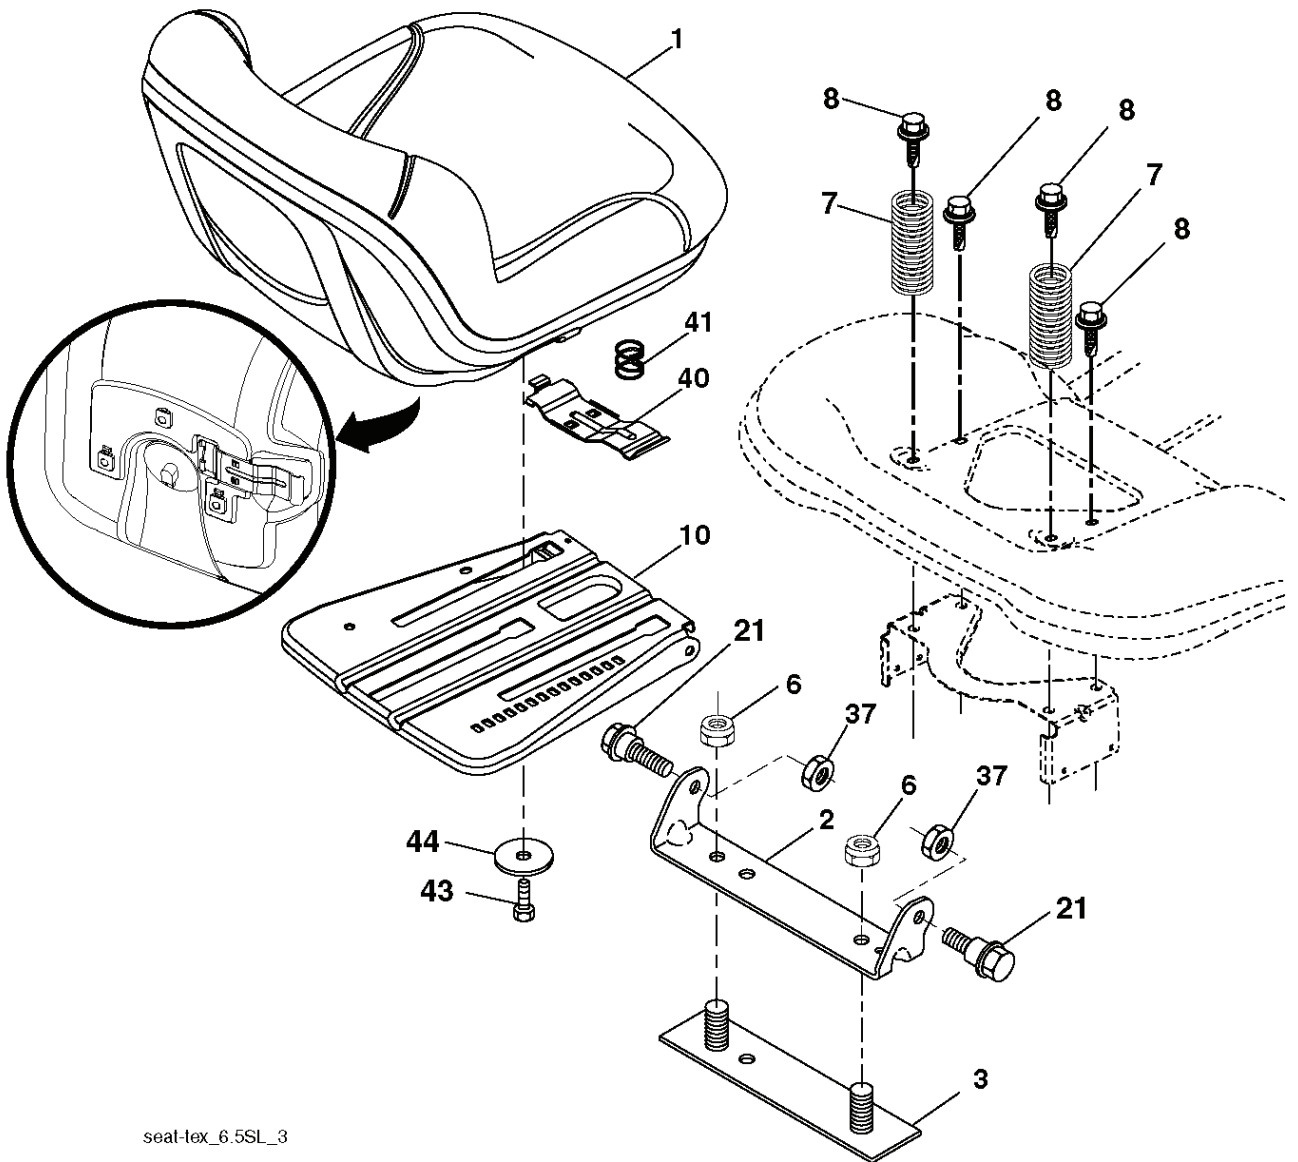

# **SPARE PARTS LIST**

drive-tex\_K46\_pedal\_81\_r1

T05S

REF.	PART NO.	DESCRIPTION	REMARK	QTY.	KIT
1	532163465	BATTERY		1	
2	874760412	BOLT		1	
8	532186491	BOX		1	
16	532176138	MICRO SWITCH		1	
21	532400252	HARNESS		1	
22	532004152	BULB		1	
24	532400253	CABLE		1	
25	585555501	CABLE		1	
26	532175158	FUSE		1	
27	873510400	NUT		1	
28	532145491	CABLE		1	
29	532401545	SWITCH		1	
30	532193350	IGNITION MODULE		1	
33	532411935	KEY		1	
34	532110712	SWITCH		1	
40	532401098	CABLE		1	
41	817720408	SCREW		1	
42	532131563	COVER		1	
43	532192507	SOLENOID		1	
46	532401763	DISPLAY		1	
55	817060512	SCREW	TYTT	1	
71	532194276	CABLE ASSY		1	
79	532175242	HOLDER		1	
87	532197802	SWITCH		1	
90	532435395	TERMINAL COVER		1	
91	532190270	STRAP BATTERY MOUNT FRO		1	
99	817670412	SCREW		1	
100	819091416	WASHER		1	
102	532404454	CABLE		1	
105	532407568	SWITCH		1	

seat-lex\_6.5SL\_3

---

REF.	PART NO.	DESCRIPTION	REMARK	QTY.	KIT
1	532439822	SEAT		1	
2	532180166	BRACKET		1	
3	532140675	STRAP		1	
6	873800600	NUT		1	
7	532124181	SPRING		1	
8	532171877	BOLT		1	
10	532196977	PLATE		1	
21	532171852	BOLT		1	
37	873800500	LOCK NUT		1	
40	532439871	HANDLE		1	
41	532198200	SPRING		1	
43	874760612	BOLT		1	
44	819133812	WASHER		1	