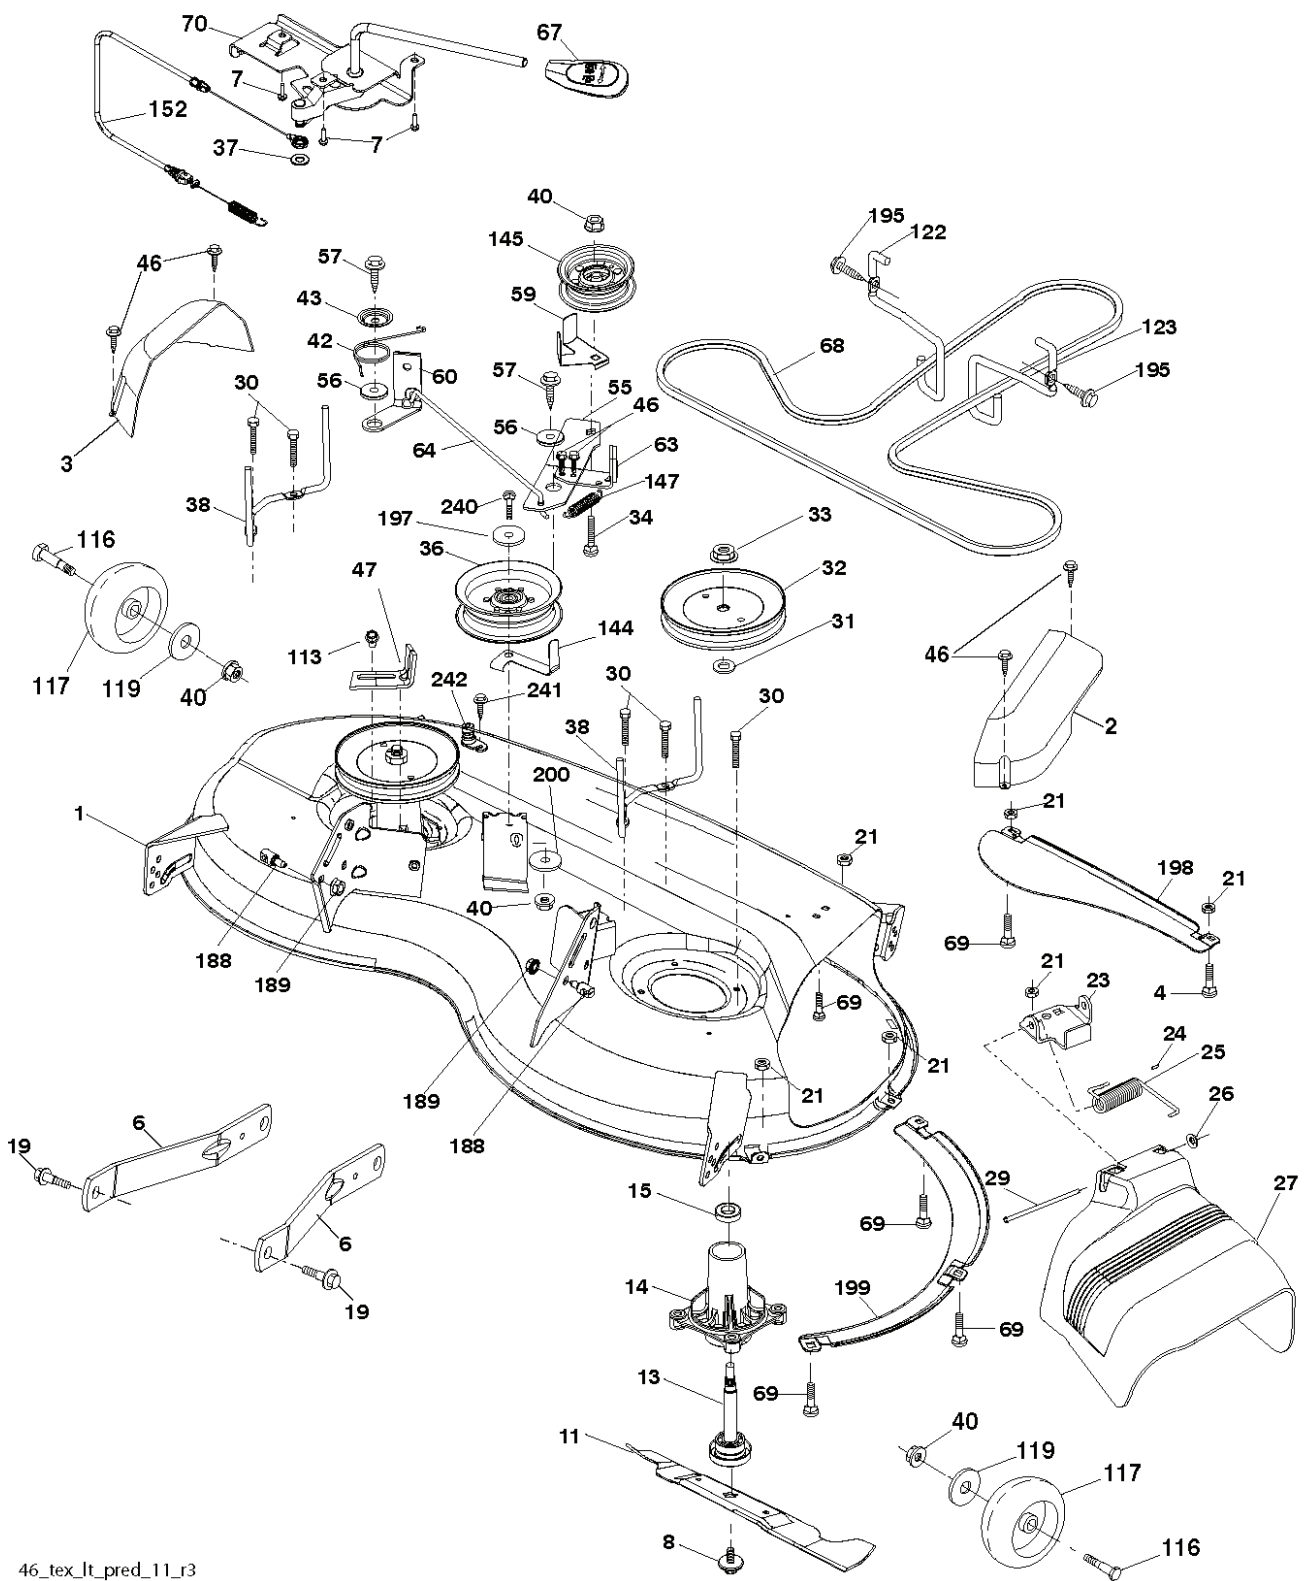

# **SPARE PARTS LIST**

drive-tex\_K46\_pedal\_81\_r1

T05S

REF.	PART NO.	DESCRIPTION	REMARK	QTY.	KIT
1	532163465	BATTERY		1	
2	874760412	BOLT		1	
8	532186491	BOX		1	
16	532176138	MICRO SWITCH		1	
21	532400252	HARNESS		1	
22	532004152	BULB		1	
24	532400253	CABLE		1	
25	585555501	CABLE		1	
26	532175158	FUSE		1	
27	873510400	NUT		1	
28	532145491	CABLE		1	
29	532401545	SWITCH		1	
30	532193350	IGNITION MODULE		1	
33	532411935	KEY		1	
34	532110712	SWITCH		1	
40	532401098	CABLE		1	
41	817720408	SCREW		1	
42	532131563	COVER		1	
43	532192507	SOLENOID		1	
46	532401763	DISPLAY		1	
55	817060512	SCREW	TYTT	1	
71	532194276	CABLE ASSY		1	
79	532175242	HOLDER		1	
87	532197802	SWITCH		1	
90	532435395	TERMINAL COVER		1	
91	532190270	STRAP BATTERY MOUNT FRO		1	
99	817670412	SCREW		1	
100	819091416	WASHER		1	
102	532404454	CABLE		1	
105	532407568	SWITCH		1	

seat-lex\_6.5SL\_3

---

REF.	PART NO.	DESCRIPTION	REMARK	QTY.	KIT
1	532439822	SEAT		1	
2	532180166	BRACKET		1	
3	532140675	STRAP		1	
6	873800600	NUT		1	
7	532124181	SPRING		1	
8	532171877	BOLT		1	
10	532196977	PLATE		1	
21	532171852	BOLT		1	
37	873800500	LOCK NUT		1	
40	532439871	HANDLE		1	
41	532198200	SPRING		1	
43	874760612	BOLT		1	
44	819133812	WASHER		1	