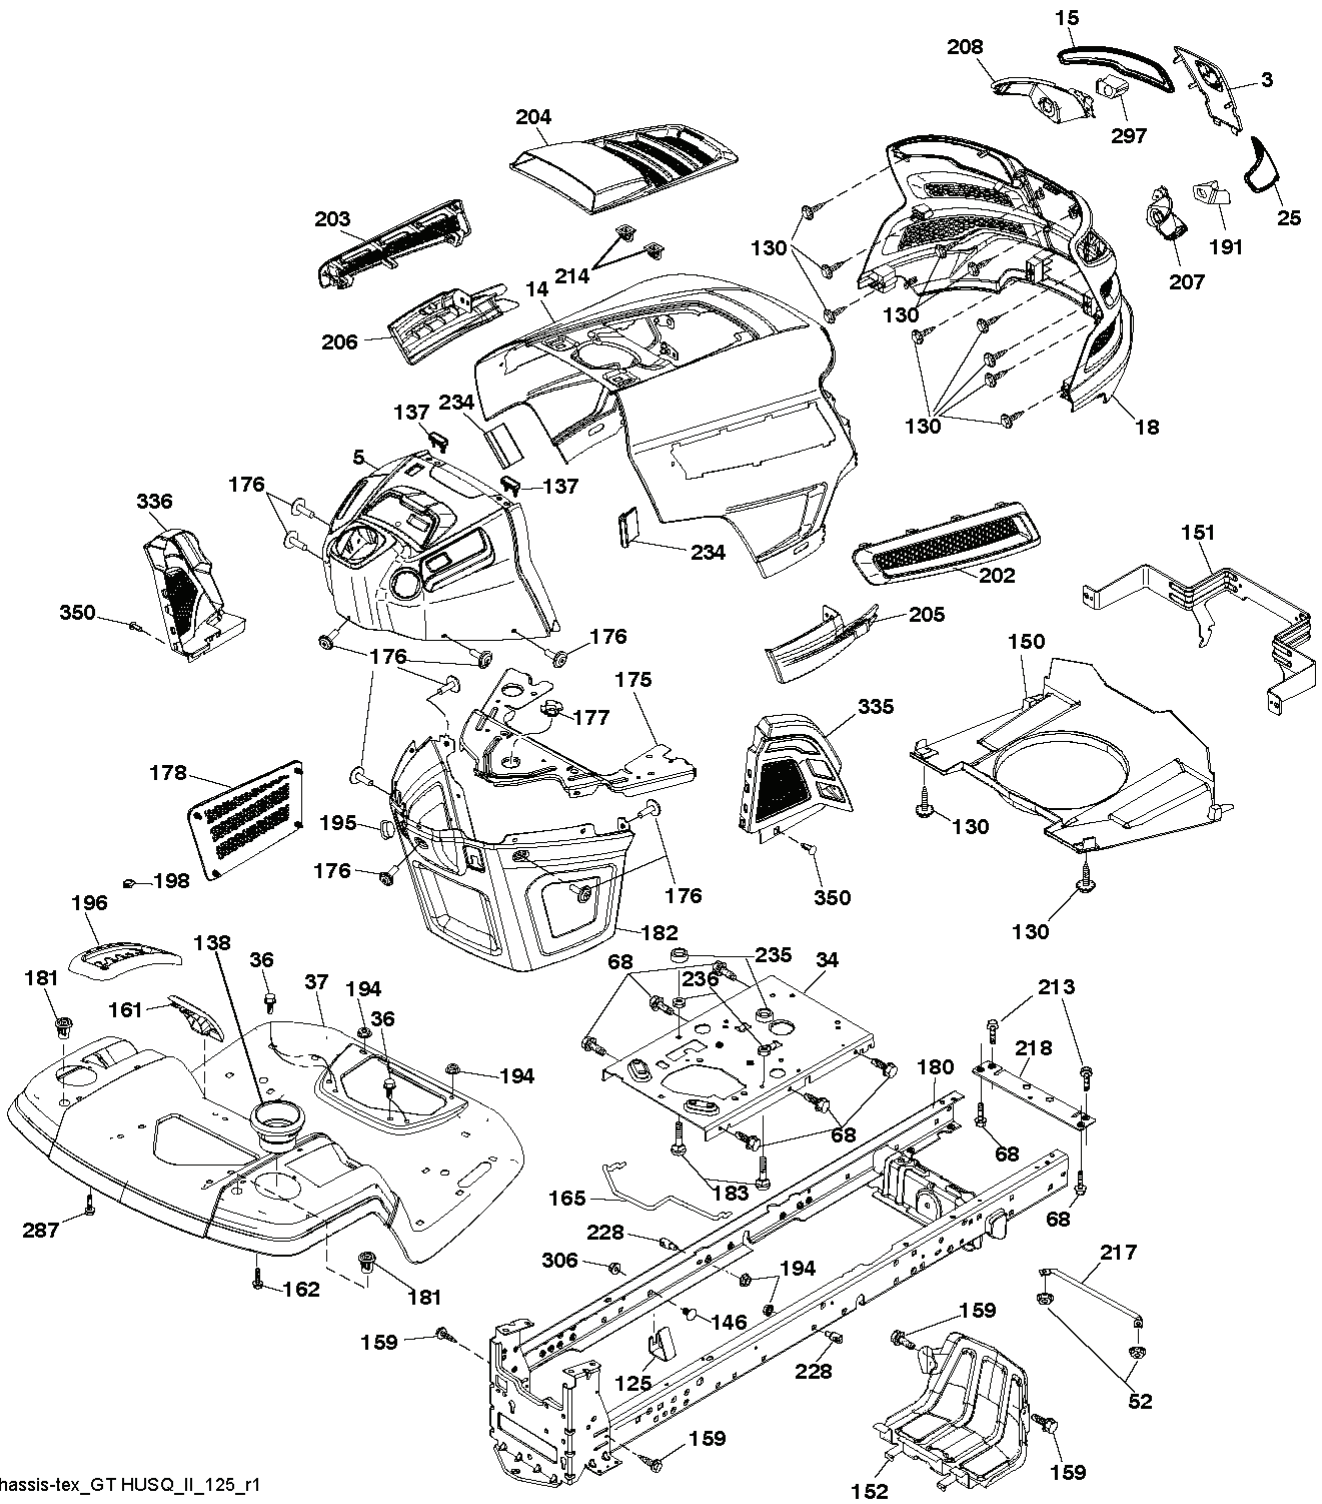

chassis-tex_GT HUSQ_II_125_r1

REF.	PART NO.	DESCRIPTION	REMARK	QTY.	KIT
3	532439752	LOGOTYPE		1	
5	532437481	DASH		1	
14	532441177	HOOD		1	
15	532439733	LENS	LH	1	
18	532440653	GRILLE		1	
25	532443385	LENS	RH	1	
34	580910801	CHASSIS		1	
36	817060512	SCREW		1	
37	532441269	FENDER		1	
52	873680500	NUT		1	
68	817490508	SCREW		1	
125	581684801	CLIP		1	
130	532416358	SCREW		1	
137	532407590	DAMPING PIECE		1	
138	532439747	HOLDER		1	
146	581857901	BOLT		1	
150	532439774	AIR DUCT		1	
151	532436670	BRACKET		1	
152	532439870	SHIELD		1	
159	817000612	SCREW		1	
161	532439781	FUEL		1	
162	532142432	SCREW		1	
165	532196826	BRACKET		1	
175	532196304	SUPPORT		1	
176	532400776	SCREW		1	
177	532195227	BUSHING		1	
178	532199782	NET		1	
180	532195457	CHASSIS		1	
181	532439746	BUSHING		1	
182	532406859	DASH		1	
183	874520520	BOLT		1	
191	532437455	INSERT		1	
194	873900500	NUT		1	
195	532404137	TROU*RPL.PAR 532401556428		1	
196	532448643	CONSOLE		1	
198	532441552	INDICATOR		1	
202	532439728	COVER	RH	1	
203	532439727	COVER	LH	1	
204	532435714	COVER		1	
205	532439730	SKIRT	RH	1	
206	532439729	SKIRT	LH	1	
207	532439734	CUP	RH	1	
208	532439735	CUP	LH	1	
213	874760512	BOLT		1	
214	532199145	CLIP		1	
217	532409167	ROD		1	
218	532196395	PLATE		1	
228	532195161	STUD		1	
234	532404742	DAMPING PIECE		1	
235	532406129	SPACER		1	
236	873930500	NUT		1	
287	817600406	SCREW		1	
297	532437456	INSERT		1	
306	873900600	NUT		1	
335	532448204	COVER		1	
336	532445309	COVER		1	
350	532445143	CLIP		1