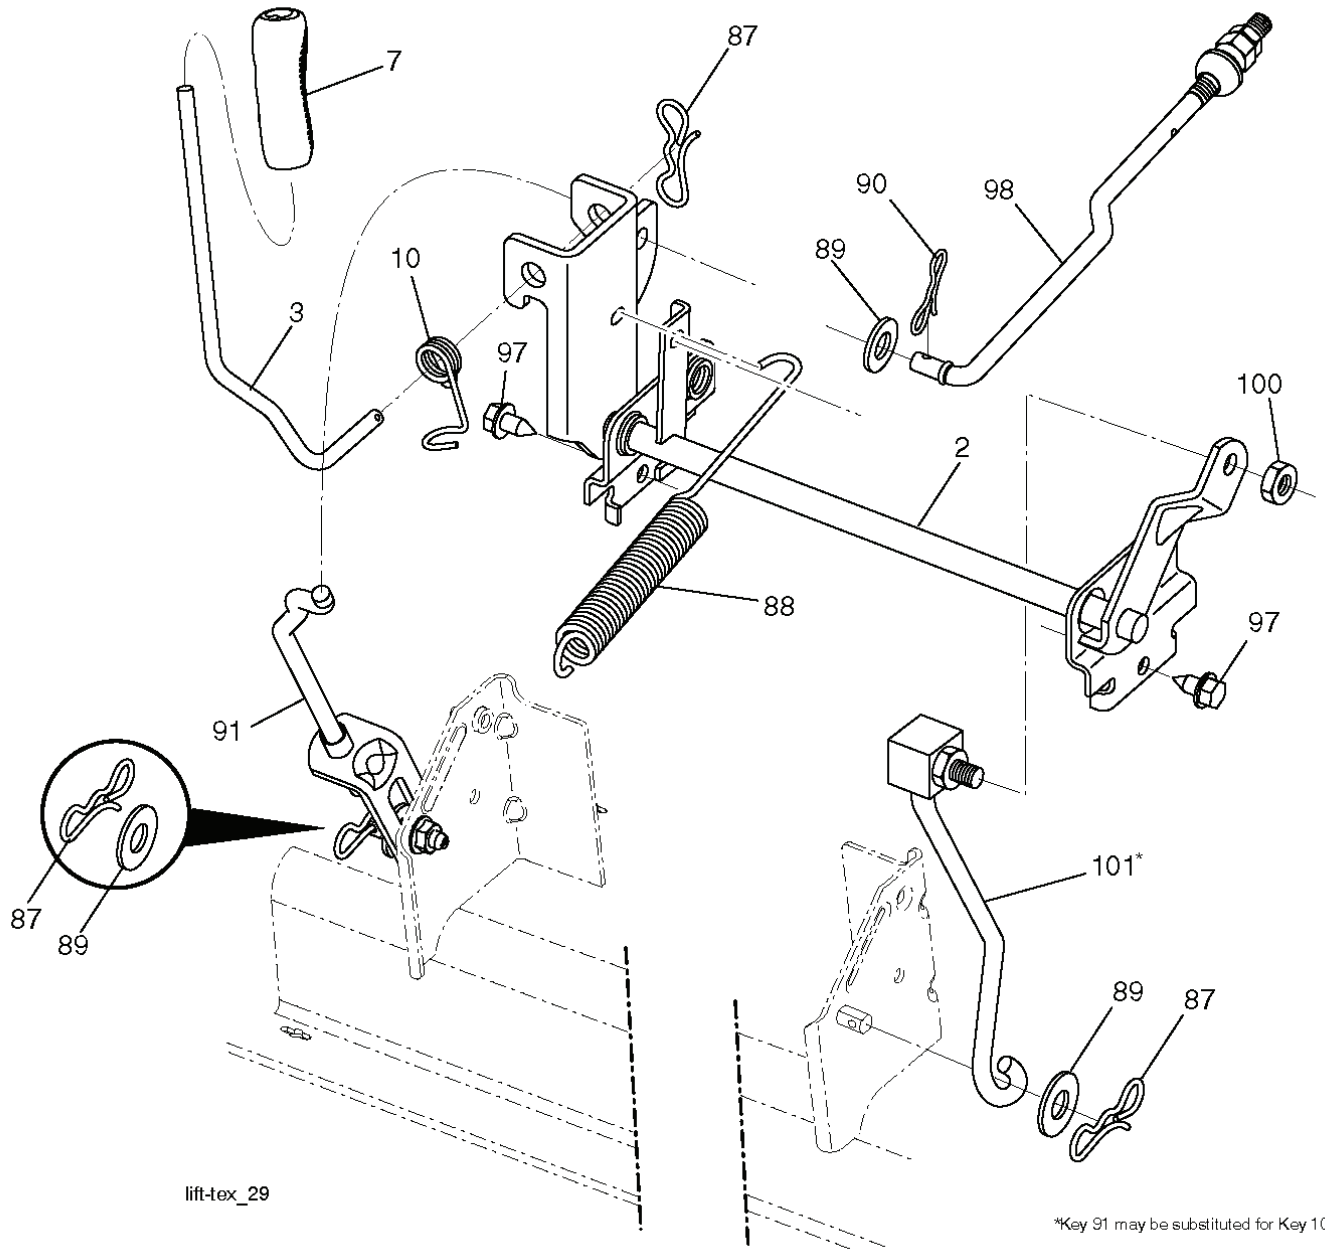

seat-lex\_6.5SL\_3

---

REF.	PART NO.	DESCRIPTION	REMARK	QTY.	KIT
1	532439822	SEAT		1	
2	532180166	BRACKET		1	
3	532140675	STRAP		1	
6	873800600	NUT		1	
7	532124181	SPRING		1	
8	532171877	BOLT		1	
10	532196977	PLATE		1	
21	532171852	BOLT		1	
37	873800500	LOCK NUT		1	
40	532439871	HANDLE		1	
41	532198200	SPRING		1	
43	874760612	BOLT		1	
44	819133812	WASHER		1	

29  
**SPARK ARRESTER KIT**

REF.	PART NO.	DESCRIPTION	REMARK	QTY.	KIT
1	000000000	W/O DESCRIPTION	ENGINE KOHLER MODEL SV715-3028 (438341)	1	
2	532445962	MUFFLER		1	
9	532194320	BELT GUIDE		1	
12	532405472	PULLEY		1	
15	532438080	FUEL TANK		1	
18	532439208	HUB CAP		1	
20	532182937	THROTTLE CONTROL		1	
21	532416358	SCREW		1	
22	532191596	COMMA*RPLPAR 532187767428		1	
28	532137040	HOSE		1	
29	532137180	SPARK ARRESTER KIT	KIT	1	
37	532123487	HOSE CLAMP		1	
42	810040700	WASHER		1	
45	873510400	NUT		1	
62	532434017	SHIELD		1	
69	532186054	GASKET MUFFLER		1	
70	532146699	PIPE		1	
71	532146700	PIPE		1	
79	532192334	SCREW		1	
81	532148456	TUBE		1	
82	532428287	PLUG		1	
85	532173937	BOLT		1	
87	537171877	BOLT		1	
90	817000616	SCREW		1	
92	817120616	SCREW		1	

---

REF.	PART NO.	DESCRIPTION	REMARK	QTY.	KIT
2	532422027	SHAFT		1	
3	532195231	LEVER	RH	1	
7	580962301	GRIP		1	
10	532196314	SPRING		1	
87	532194209	SPRING		1	
88	532410710	SPRING		1	
89	819191912	WASHER		1	
90	532194208	PIN		1	
91	532195181	LINK		1	
97	817000612	SCREW		1	
98	532195270	LINK		1	
100	873930600	NUT		1	
101	532407003	LINK		1	