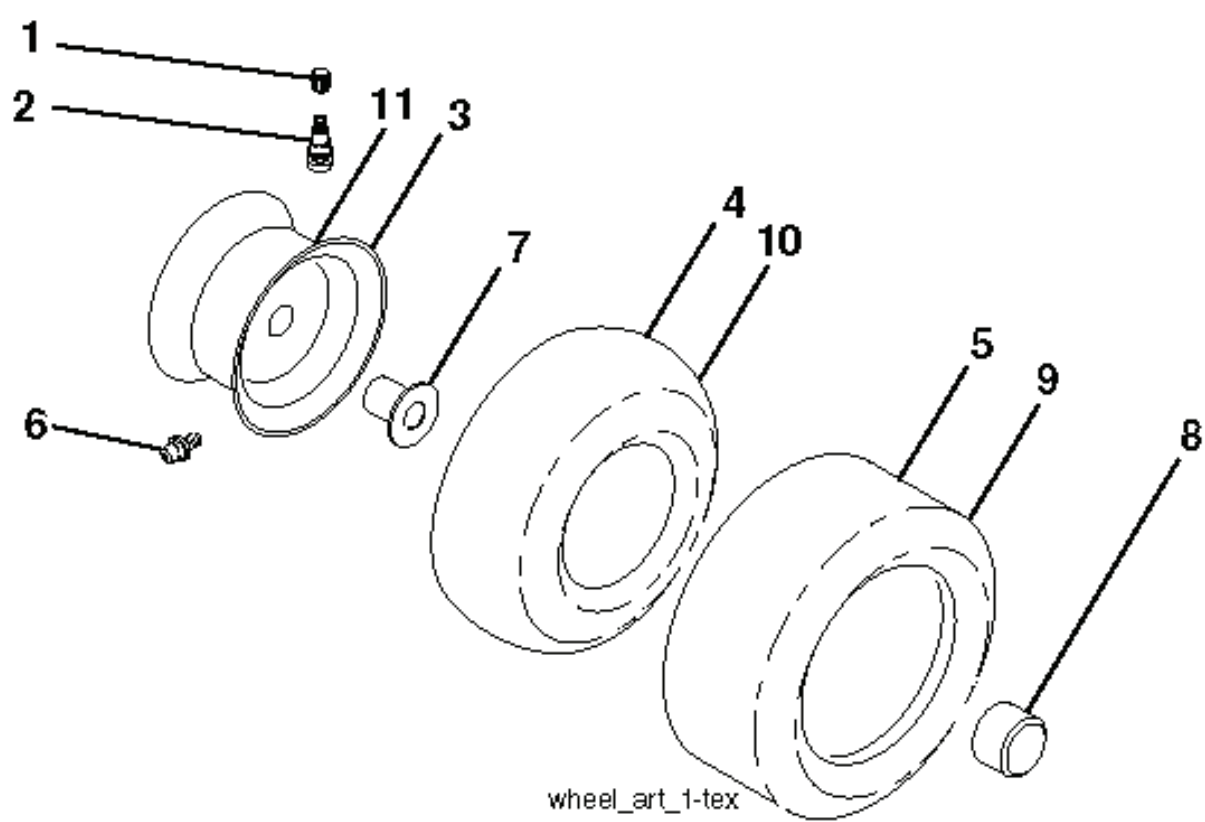

REF.	PART NO.	DESCRIPTION	REMARK	QTY.	KIT
1	532059192	CAP VALVE		1	
2	532065139	NIPPLE		1	
3	532138336	RIM	Front 6"	1	
4	532059904	HOSE	(Service Item Only)	1	
5	532106222	TIRE	Front 15" x 6.0"-6"	1	
6	532124957	FITTING	(Front Wheel Only)	1	
7	532124959	BEARING	(Front Wheel Only)	1	
8	532175039	HUB CAP		1	
9	532138468	TIRE	REAR	1	
10	532124926	HOSE	(Service Item Only)	1	
11	532138337	RIM SPROCKET	Rear 8"	1	
	532144334	SEALING FOAM		1	
	PART NO.		REMARK		KIT
	PART NO.		REMARK		KIT