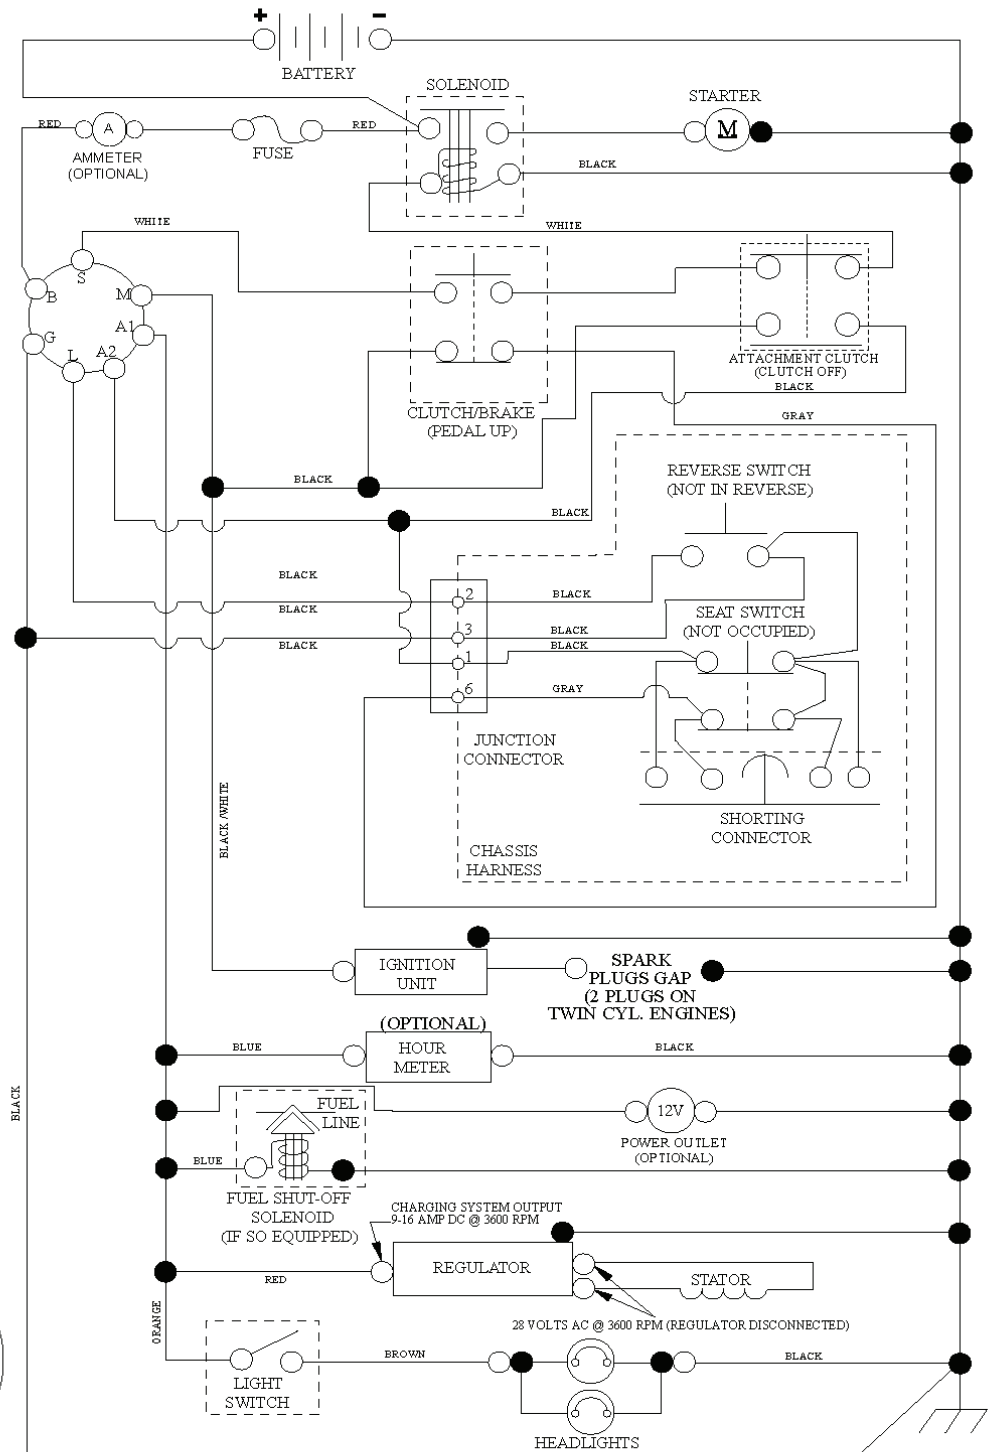

seat-lex\_6.5SL\_3

---

REF.	PART NO.	DESCRIPTION	REMARK	QTY.	KIT
1	532439822	SEAT		1	
2	532180166	BRACKET		1	
3	532140675	STRAP		1	
6	873800600	NUT		1	
7	532124181	SPRING		1	
8	532171877	BOLT		1	
10	532196977	PLATE		1	
21	532171852	BOLT		1	
37	873800500	LOCK NUT		1	
40	532439871	HANDLE		1	
41	532198200	SPRING		1	
43	874760612	BOLT		1	
44	819133812	WASHER		1	

29  
**SPARK ARRESTER KIT**

REF.	PART NO.	DESCRIPTION	REMARK	QTY.	KIT
1	000000000	W/O DESCRIPTION	ENGINE KOHLER MODEL SV715-3028 (438341)	1	
2	532445962	MUFFLER		1	
9	532194320	BELT GUIDE		1	
12	532405472	PULLEY		1	
15	532438080	FUEL TANK		1	
18	532439208	HUB CAP		1	
20	532182937	THROTTLE CONTROL		1	
21	532416358	SCREW		1	
22	532191596	COMMA*RPLPAR 532187767428		1	
28	532137040	HOSE		1	
29	532137180	SPARK ARRESTER KIT	KIT	1	
37	532123487	HOSE CLAMP		1	
42	810040700	WASHER		1	
45	873510400	NUT		1	
62	532434017	SHIELD		1	
69	532186054	GASKET MUFFLER		1	
70	532146699	PIPE		1	
71	532146700	PIPE		1	
79	532192334	SCREW		1	
81	532148456	TUBE		1	
82	532428287	PLUG		1	
85	532173937	BOLT		1	
87	537171877	BOLT		1	
90	817000616	SCREW		1	
92	817120616	SCREW		1	

---

REF.	PART NO.	DESCRIPTION	REMARK	QTY.	KIT
2	532422027	SHAFT		1	
3	532195231	LEVER	RH	1	
7	580962301	GRIP		1	
10	532196314	SPRING		1	
87	532194209	SPRING		1	
88	532410710	SPRING		1	
89	819191912	WASHER		1	
90	532194208	PIN		1	
91	532195181	LINK		1	
97	817000612	SCREW		1	
98	532195270	LINK		1	
100	873930600	NUT		1	
101	532407003	LINK		1	