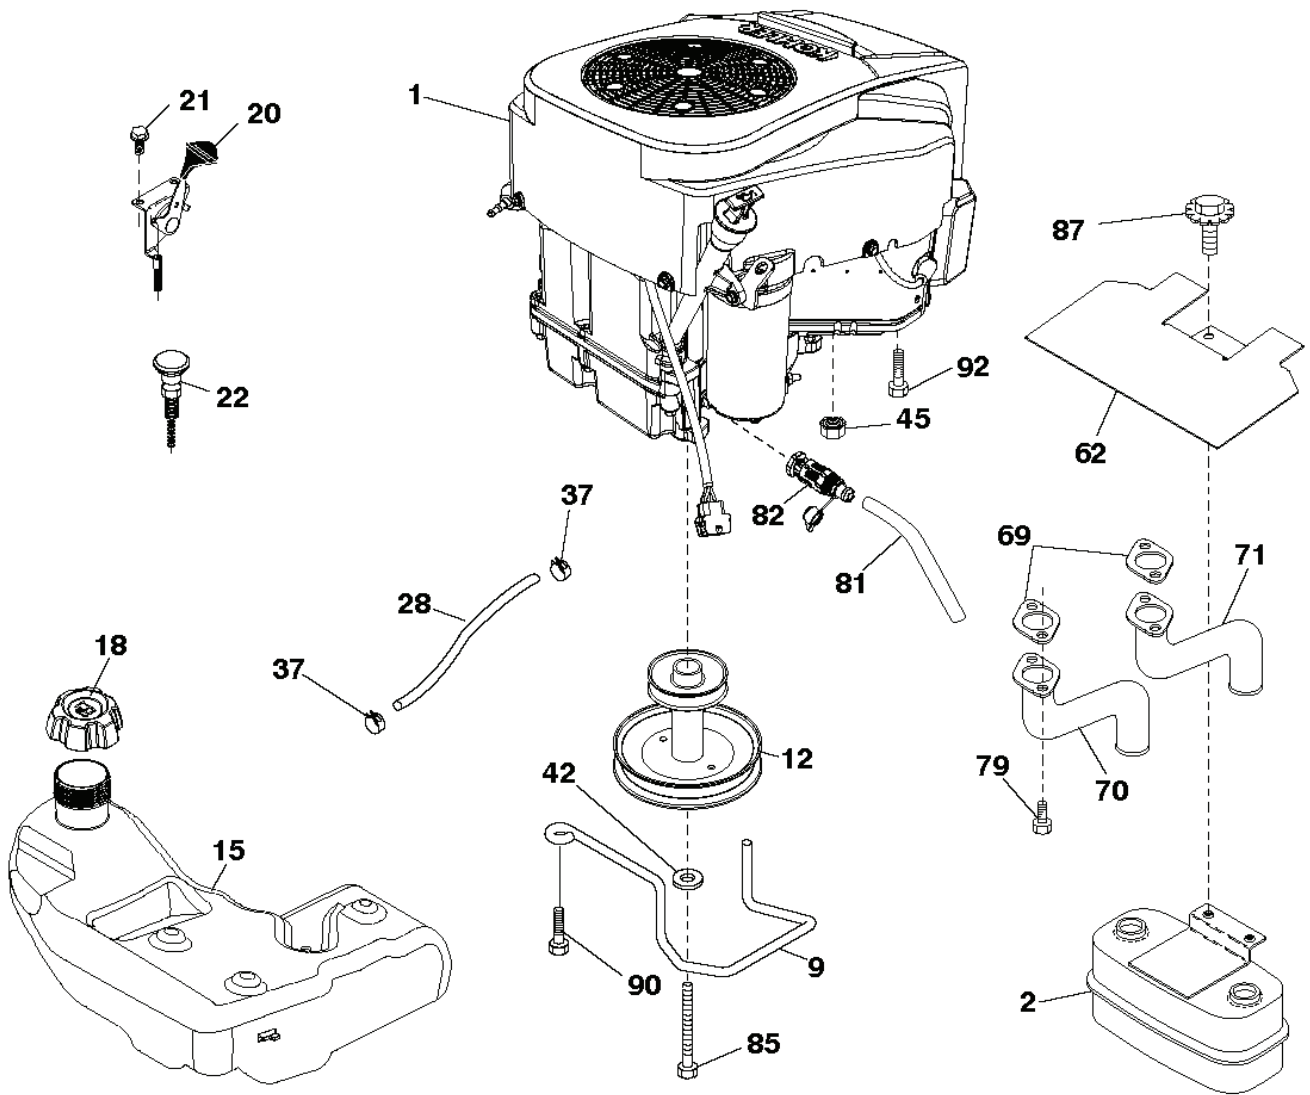

# **SPARE PARTS LIST**

drive-tex\_K46\_pedal\_81\_r1

T05S

REF.	PART NO.	DESCRIPTION	REMARK	QTY.	KIT
1	532163465	BATTERY		1	
2	874760412	BOLT		1	
8	532186491	BOX		1	
16	532176138	MICRO SWITCH		1	
21	532400252	HARNESS		1	
22	532004152	BULB		1	
24	532400253	CABLE		1	
25	585555501	CABLE		1	
26	532175158	FUSE		1	
27	873510400	NUT		1	
28	532145491	CABLE		1	
29	532401545	SWITCH		1	
30	532193350	IGNITION MODULE		1	
33	532411935	KEY		1	
34	532110712	SWITCH		1	
40	532401098	CABLE		1	
41	817720408	SCREW		1	
42	532131563	COVER		1	
43	532192507	SOLENOID		1	
46	532401763	DISPLAY		1	
55	817060512	SCREW	TYTT	1	
71	532194276	CABLE ASSY		1	
79	532175242	HOLDER		1	
87	532197802	SWITCH		1	
90	532435395	TERMINAL COVER		1	
91	532190270	STRAP BATTERY MOUNT FRO		1	
99	817670412	SCREW		1	
100	819091416	WASHER		1	
102	532404454	CABLE		1	
105	532407568	SWITCH		1	

seat-lex\_6.5SL\_3

---

REF.	PART NO.	DESCRIPTION	REMARK	QTY.	KIT
1	532439822	SEAT		1	
2	532180166	BRACKET		1	
3	532140675	STRAP		1	
6	873800600	NUT		1	
7	532124181	SPRING		1	
8	532171877	BOLT		1	
10	532196977	PLATE		1	
21	532171852	BOLT		1	
37	873800500	LOCK NUT		1	
40	532439871	HANDLE		1	
41	532198200	SPRING		1	
43	874760612	BOLT		1	
44	819133812	WASHER		1	