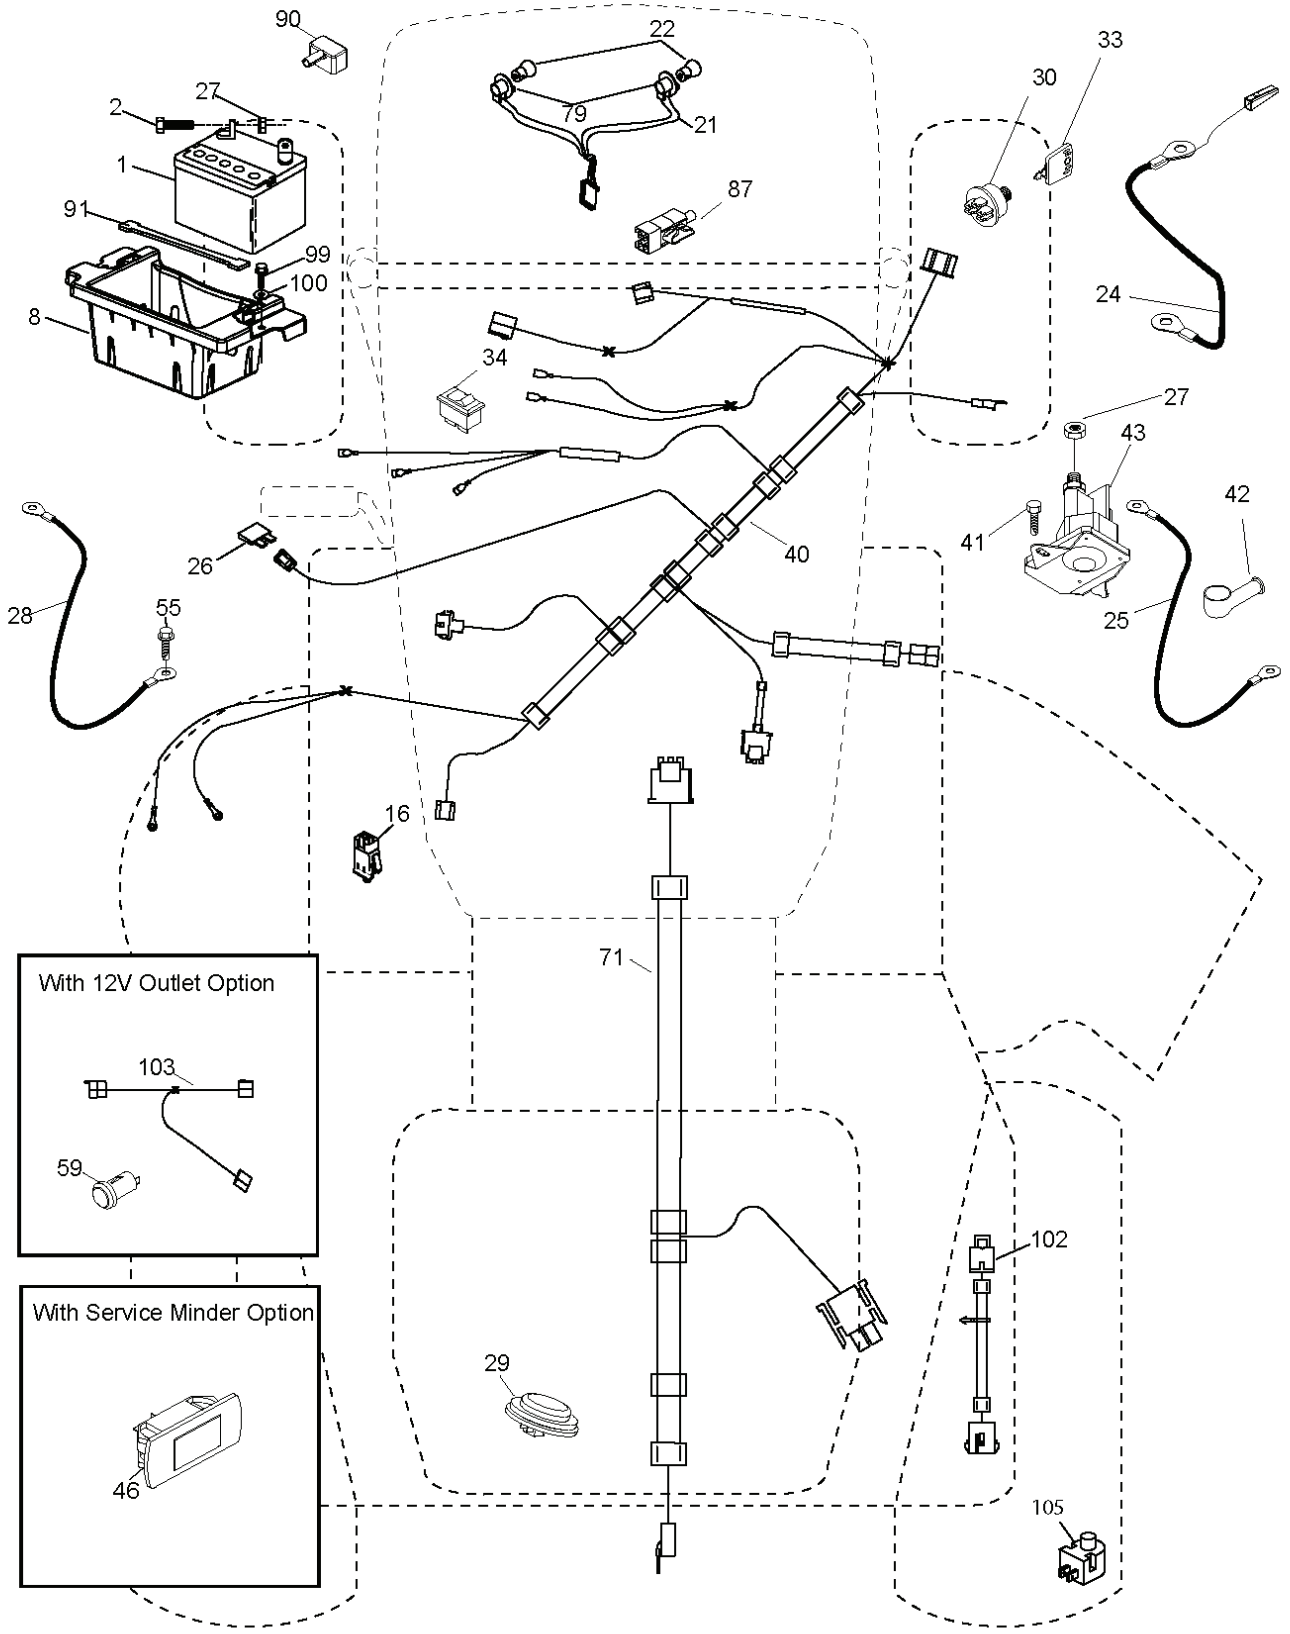

wheel_art_1-tex

REF.	PART NO.	DESCRIPTION	REMARK	QTY.	KIT
1	532059192	CAP VALVE		1	
2	532065139	NIPPLE		1	
3	532138336	RIM	Front 6"	1	
4	532059904	HOSE	(Service Item Only)	1	
5	532106222	TIRE	Front 15" x 6.0"-6"	1	
6	532124957	FITTING	(Front Wheel Only)	1	
7	532124959	BEARING	(Front Wheel Only)	1	
8	532175039	HUB CAP		1	
9	532138468	TIRE	REAR	1	
10	532124926	HOSE	(Service Item Only)	1	
11	532138337	RIM SPROCKET	Rear 8"	1	
	532144334	SEALING FOAM		1	

T05S

REF.	PART NO.	DESCRIPTION	REMARK	QTY.	KIT
1	532163465	BATTERY		1	
2	874760412	BOLT		1	
8	532186491	BOX		1	
16	532176138	MICRO SWITCH		1	
21	532400252	HARNESS		1	
22	532004152	BULB		1	
24	532400253	CABLE		1	
25	532412895	CABLE.STARTER.6G.BL/RE*SUBS/2*		1	
26	532175158	FUSE		1	
27	873510400	NUT		1	
28	532145491	CABLE		1	
29	532401545	SWITCH		1	
30	532193350	IGNITION MODULE		1	
33	532411935	KEY		1	
34	532110712	SWITCH		1	
40	532401098	CABLE		1	
41	817720408	SCREW		1	
42	532131563	COVER		1	
43	532192507	SOLENOID		1	
46	532401763	DISPLAY		1	
55	817060512	SCREW	TYTT	1	
71	532194276	CABLE ASSY		1	
79	532175242	HOLDER		1	
87	532197802	SWITCH		1	
90	532435395	TERMINAL COVER		1	
91	532190270	STRAP BATTERY MOUNT FRO		1	
99	817670412	SCREW		1	
100	819091416	WASHER		1	
102	532404454	CABLE		1	
105	532407568	SWITCH		1	