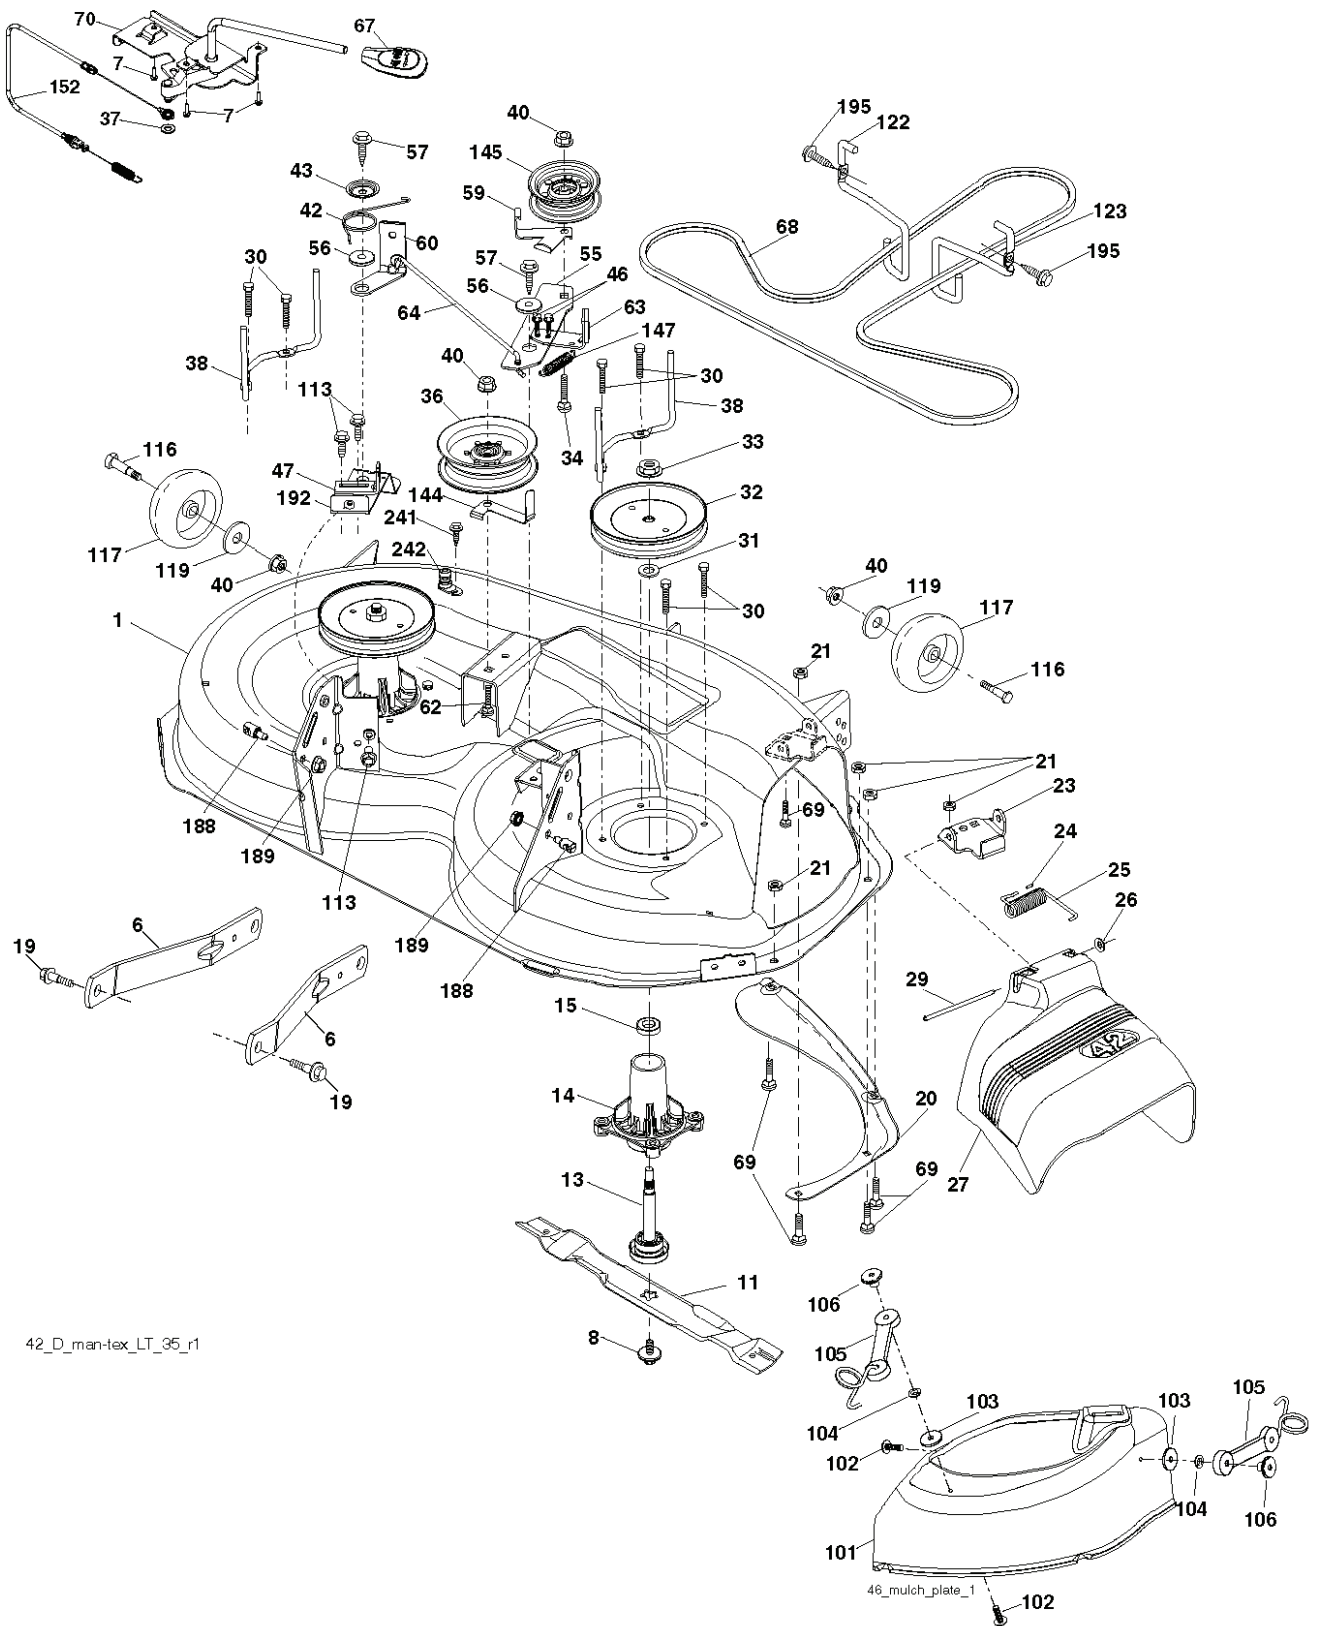

42_D_man-tex_LT_35_r1

REF.	PART NO.	DESCRIPTION	REMARK	QTY.	KIT
1	532447936	DECK SHELL		1	
6	532195186	ARM		1	
7	532416358	SCREW		1	
8	532193003	SCREW		1	
11	532138971	BLADE		1	
--	532139775	RIDE ON BLADE		1	
--	532134149	RIDE ON BLADE		1	
--	532424752	BLADE		1	
13	532192872	SHAFT ASSY		1	
14	532187281	BEARING HOUSING		1	
15	532110485	BEARING		1	
19	532196539	BOLT		1	
20	532159770	RAIL		1	
21	873680500	NUT		1	
23	532192557	HINGE		1	
24	532105304	HUB CAP		1	
25	532197026	TORSION SPRING		1	
26	532110452	NUT		1	
27	532403004	SHIELD		1	
29	532131491	SHAFT		1	
30	532173984	SCREW		1	
31	532187690	WASHER		1	
32	532197473	PULLEY		1	
33	532400234	NUT		1	
34	872110612	BOLT		1	
36	532197379	PULLEY		1	
37	819131316	WASHER		1	
38	532432520	KEEPER		1	
40	873900600	NUT		1	
42	532198410	SPRING		1	
43	532197256	SPRING		1	
46	532137729	SCREW		1	
47	532197250	BRACKET		1	
55	532437110	ARM		1	
56	532199092	SPACER		1	
57	817000616	SCREW		1	
59	532141043	GUARD		1	
60	532197261	ARM	LH	1	
62	872110616	BOLT		1	
63	532199477	ARM		1	
64	532199918	LINK BRAKE		1	
67	532403012	HANDLE		1	
68	532429636	BELT		1	
69	872140505	BOLT		1	
70	532199972	CLUTCH ASSY		1	
101	532193107	COVER		1	
102	871081010	SCREW		1	
103	819061216	WASHER		1	
104	810071000	WASHER		1	
105	532160793	LATCH		1	
106	532125004	NUT		1	
113	817000510	BOLT		1	
116	532193406	BOLT		1	
117	532174873	WHEEL		1	
119	819132012	WASHER		1	
122	532197258	BELT GUIDE	LH	1	
123	532197259	BELT GUIDE	RH	1	
144	532199204	BELT GUIDE		1	
145	532193197	PULLEY		1	
147	532401971	SPRING		1	
152	532435110	CABLE		1	
188	532195161	STUD		1	
189	873900500	NUT		1	
192	532197260	BRACKET		1	
195	817000612	SCREW		1	
241	532152927	SCREW		1	
242	532415598	HOSE COUPLING		1	
	532416405	COUPLING		1	
	532192870	SPINDLE	"INCL HOUSING, SHAFT ASSEMBLY, AND BEARING ONLY PULLEY/NUT/WASHER AND BLADE BOLT/WASHER NOT INCLUDED"	1	
	532447893	CUTTING DECK	REPLACEMENT MOWER	1