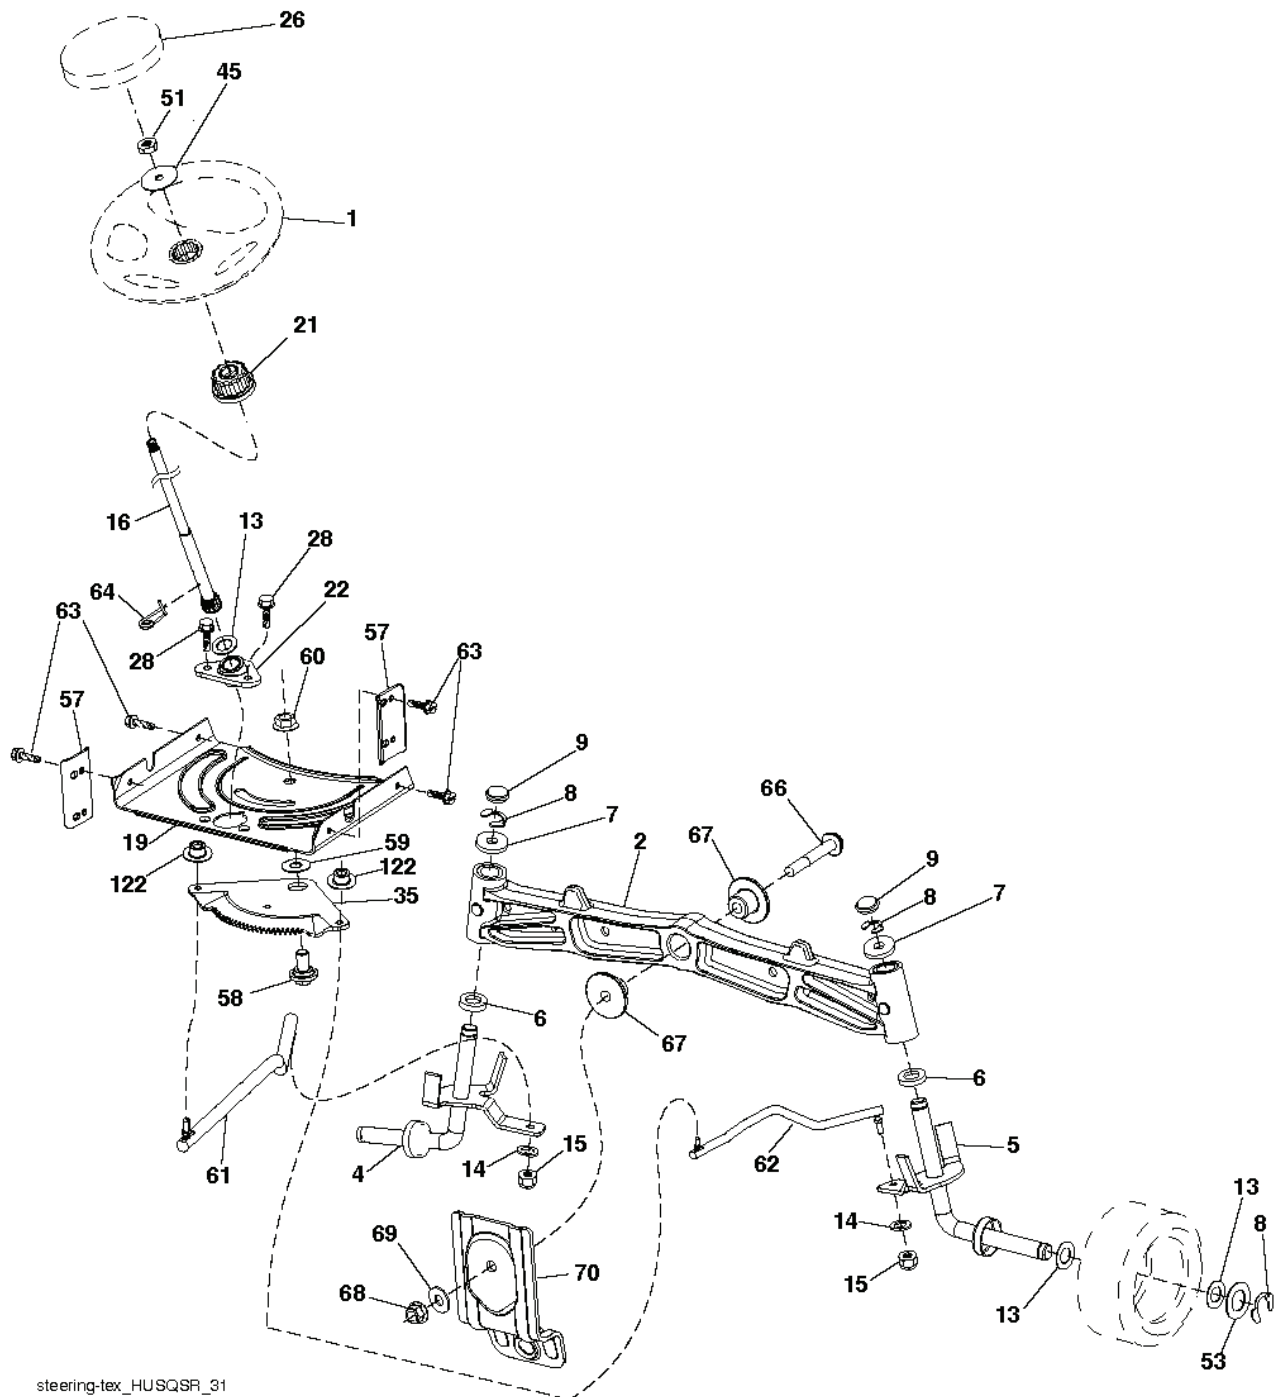

REF.	PART NO.	DESCRIPTION	REMARK	QTY.	KIT
1	532411658	DECAL		1	
2	581627301	DECAL		1	
3	532430117	PLATE, OUTER HEIGHT, RED		1	
4	532170563	DECALC, "DANGER"		1	
5	532423829	DECAL		1	
6	532446808	DECAL		1	
7	532435286	DECAL		1	
9	532145005	DECAL		1	
12	532160396	DECAL		1	
	532166960	DECAL	BYPASS	1	
	532439681	PLATE	LH	1	
	532439682	PAD	RH	1	

lift-tex_17_r3

*Key 91 may be substituted for Key 101

REF.	PART NO.	DESCRIPTION	REMARK	QTY.	KIT
2	532422027	SHAFT		1	
3	532195231	LEVER	RH	1	
7	532411555	GRIP		1	
10	532196314	SPRING		1	
87	532194209	SPRING		1	
88	532410710	SPRING		1	
89	819191912	WASHER		1	
90	532194208	PIN		1	
91	532195181	LINK		1	
97	817000612	SCREW		1	
98	532195270	LINK		1	
100	873930600	NUT		1	
101	532407003	LINK		1	

seat-lex_6.5SL_3

REF.	PART NO.	DESCRIPTION	REMARK	QTY.	KIT
1	532439822	SEAT		1	
2	532180166	BRACKET		1	
3	532140675	STRAP		1	
6	873800600	NUT		1	
7	532124181	SPRING		1	
8	532171877	BOLT		1	
10	532196977	PLATE		1	
21	532171852	BOLT		1	
37	873800500	LOCK NUT		1	
40	532439871	HANDLE		1	
41	532198200	SPRING		1	
43	874760612	BOLT		1	
44	819133812	WASHER		1	

wheel_art_1-tex

REF.	PART NO.	DESCRIPTION	REMARK	QTY.	KIT
1	532059192	CAP VALVE		1	
2	532065139	NIPPLE		1	
3	532138336	RIM	Front 6"	1	
4	532059904	HOSE	(Service Item Only)	1	
5	532106222	TIRE	Front 15" x 6.0"-6"	1	
6	532124957	FITTING	(Front Wheel Only)	1	
7	532124959	BEARING	(Front Wheel Only)	1	
8	532175039	HUB CAP		1	
9	532138468	TIRE	REAR	1	
10	532124926	HOSE	(Service Item Only)	1	
11	532138337	RIM SPROCKET	Rear 8"	1	
	532144334	SEALING FOAM		1	