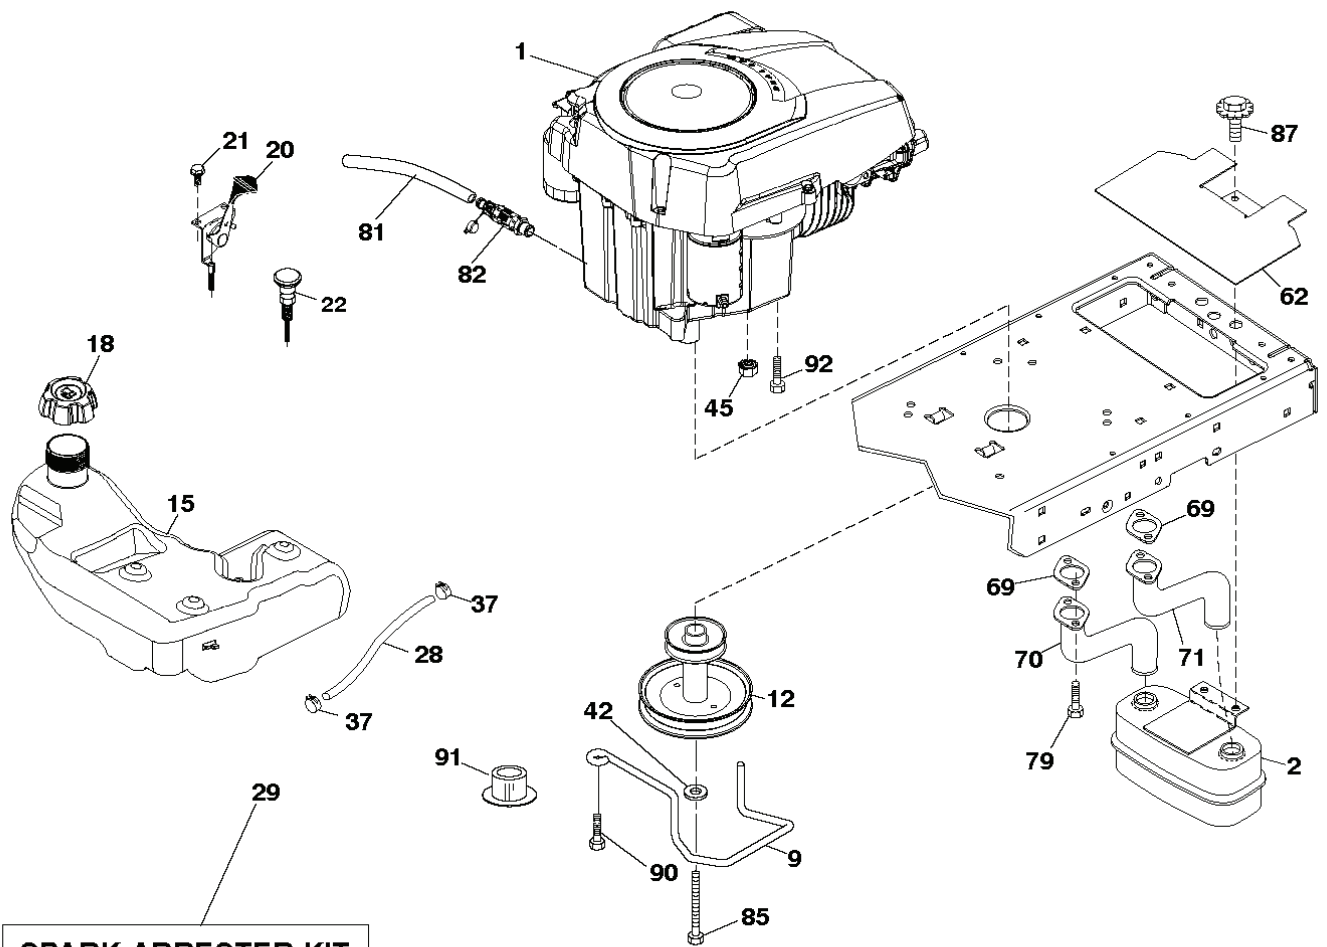

SPARK ARRESTER KIT

Engine-tex_Kohl-2cyl_13

REF.	PART NO.	DESCRIPTION	REMARK	QTY.	KIT
1	000000000	W/O DESCRIPTION	ENGINE KOHLER MODEL SV715-3028 (438341)	1	
2	532445962	MUFFLER		1	
9	532194320	BELT GUIDE		1	
12	532405471	PULLEY		1	
15	532438080	FUEL TANK		1	
18	532439208	HUB CAP		1	
20	532182937	THROTTLE CONTROL		1	
21	532416358	SCREW		1	
22	532191596	COMMA*RPLPAR 532187767428		1	
28	532137040	HOSE		1	
29	532137180	SPARK ARRESTER KIT	KIT	1	
37	532123487	HOSE CLAMP		1	
42	810040700	WASHER		1	
45	873510400	NUT		1	
62	532434017	SHIELD		1	
69	532186054	GASKET MUFFLER		1	
70	532146699	PIPE		1	
71	532146700	PIPE		1	
79	532192334	SCREW		1	
81	532148456	TUBE		1	
82	532428287	PLUG		1	
85	532173937	BOLT		1	
87	537171877	BOLT		1	
90	817000616	SCREW		1	
91	532187495	BUSHING		1	
92	817120616	SCREW		1