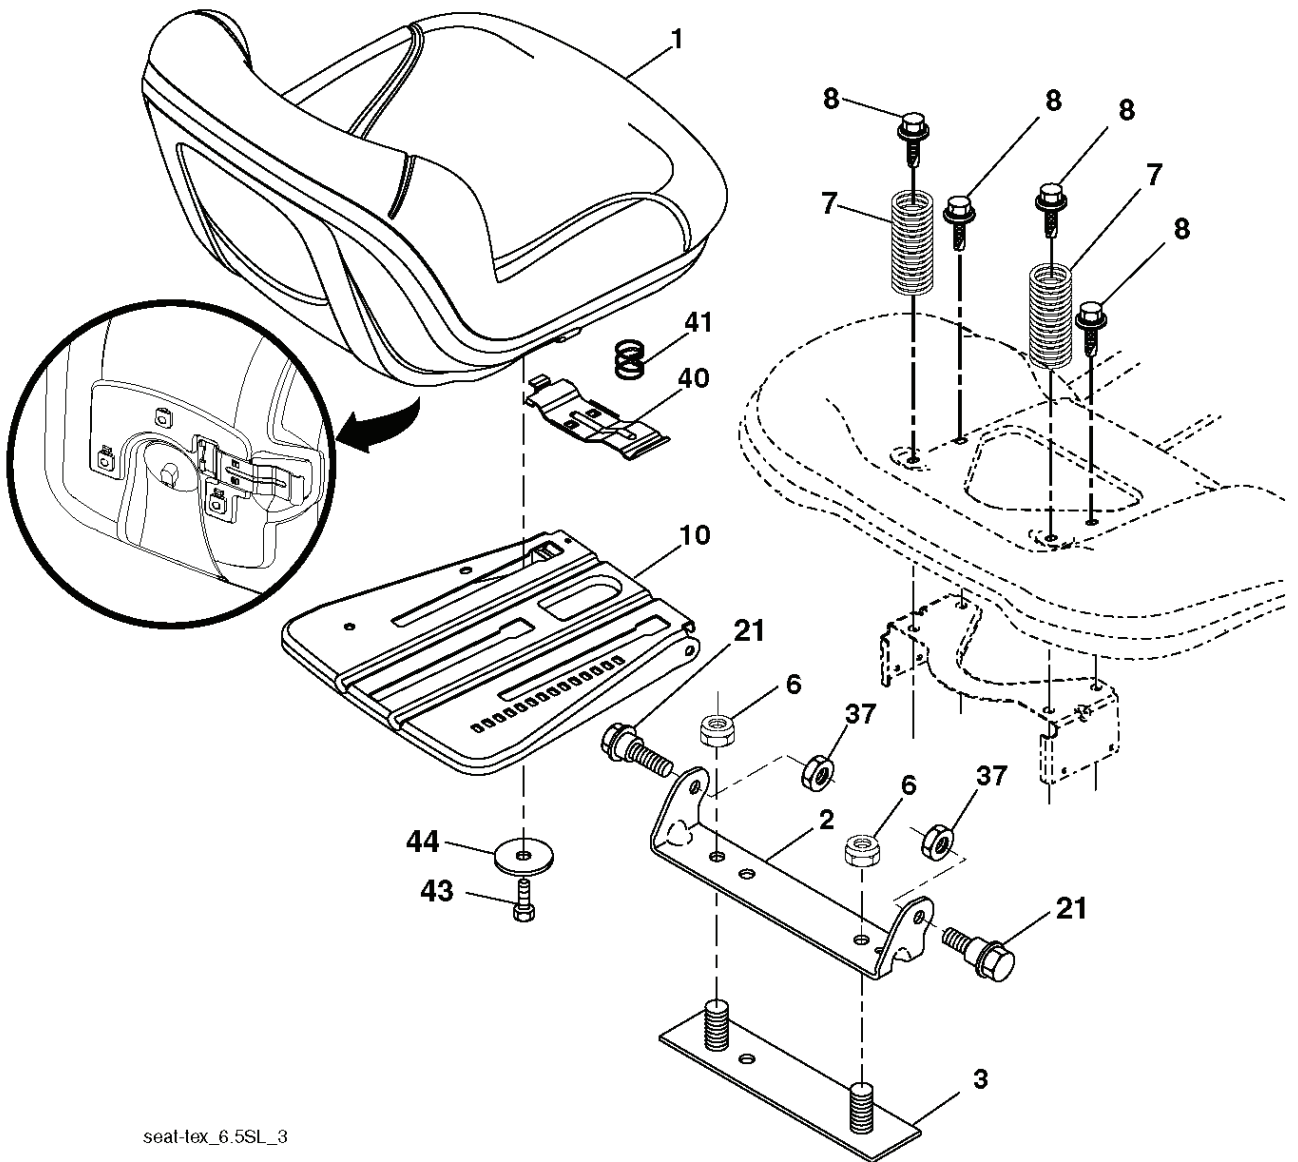

REF.	PART NO.	DESCRIPTION	REMARK	QTY.	KIT
1	532411658	DECAL		1	
2	581627301	DECAL		1	
3	532430117	PLATE, OUTER HEIGHT, RED		1	
4	532170563	DECALC, "DANGER"		1	
5	532423829	DECAL		1	
6	532446808	DECAL		1	
7	532435286	DECAL		1	
9	532145005	DECAL		1	
12	532160396	DECAL		1	
	532166960	DECAL	BYPASS	1	
	532439681	PLATE	LH	1	
	532439682	PAD	RH	1	

lift-tex_17_r3

*Key 91 may be substituted for Key 101

REF.	PART NO.	DESCRIPTION	REMARK	QTY.	KIT
2	532422027	SHAFT		1	
3	532195231	LEVER	RH	1	
7	532411555	GRIP		1	
10	532196314	SPRING		1	
87	532194209	SPRING		1	
88	532410710	SPRING		1	
89	819191912	WASHER		1	
90	532194208	PIN		1	
91	532195181	LINK		1	
97	817000612	SCREW		1	
98	532195270	LINK		1	
100	873930600	NUT		1	
101	532407003	LINK		1	

seat-lex_6.5SL_3

REF.	PART NO.	DESCRIPTION	REMARK	QTY.	KIT
1	532439822	SEAT		1	
2	532180166	BRACKET		1	
3	532140675	STRAP		1	
6	873800600	NUT		1	
7	532124181	SPRING		1	
8	532171877	BOLT		1	
10	532196977	PLATE		1	
21	532171852	BOLT		1	
37	873800500	LOCK NUT		1	
40	532439871	HANDLE		1	
41	532198200	SPRING		1	
43	874760612	BOLT		1	
44	819133812	WASHER		1	