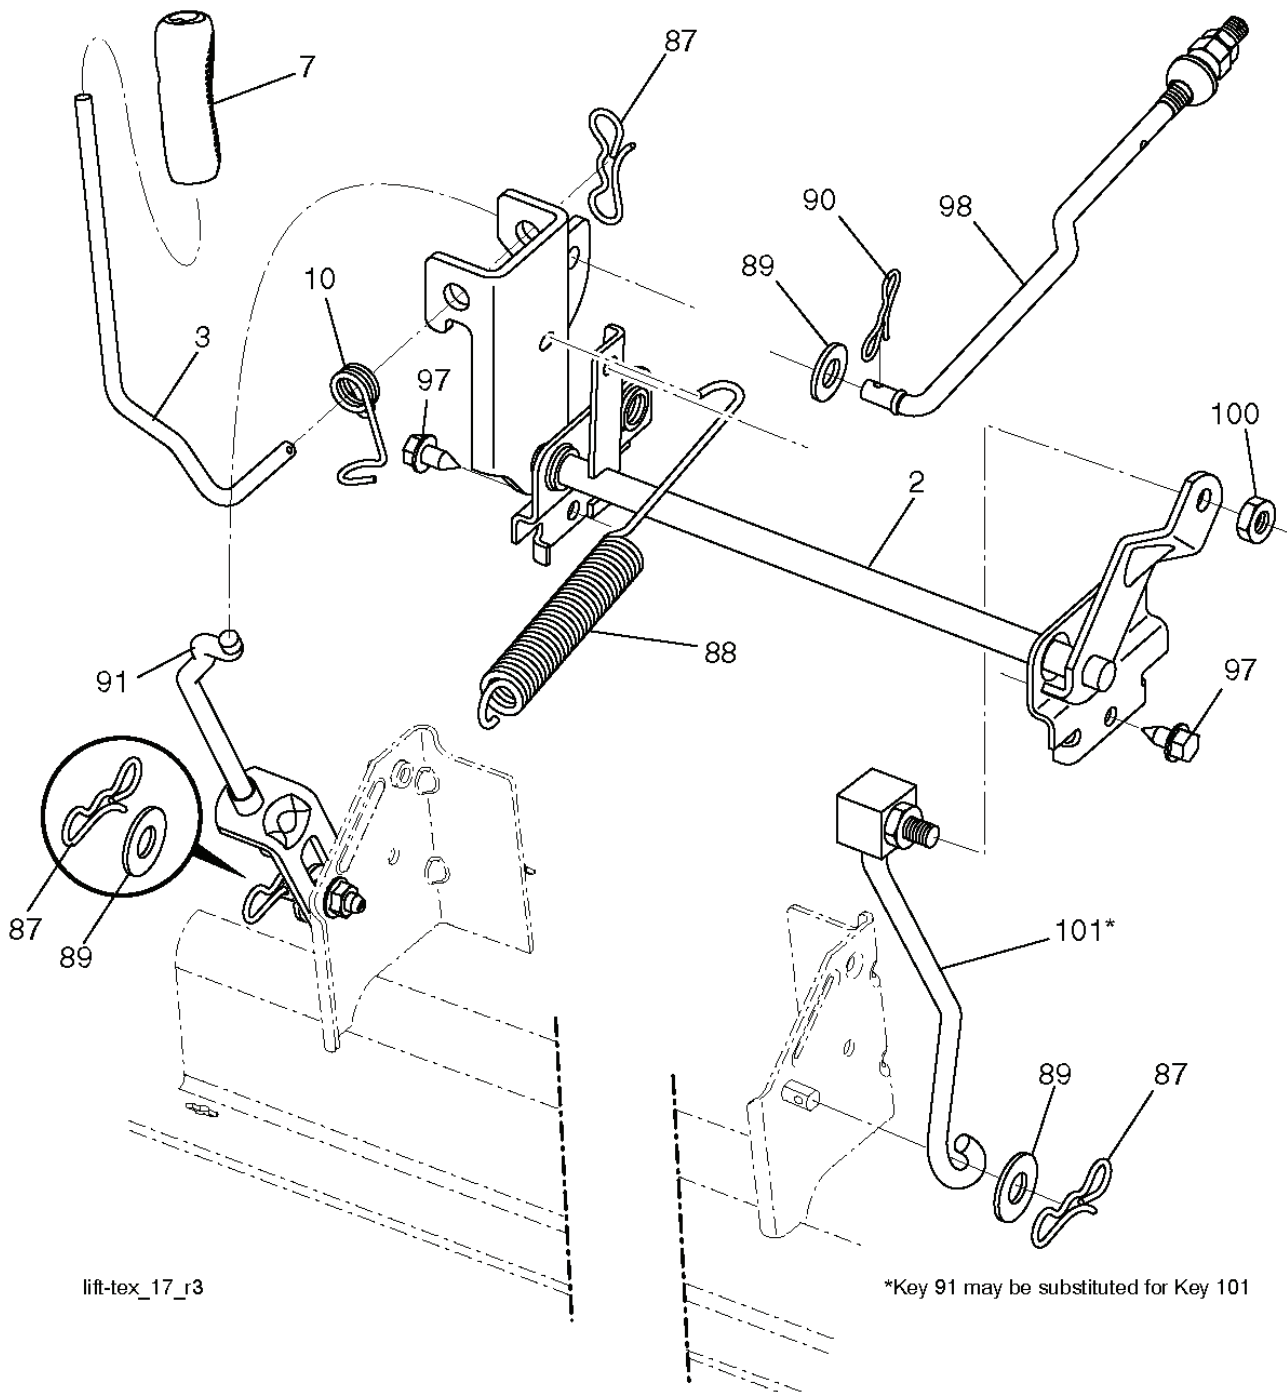

lift-tex_17_r3

*Key 91 may be substituted for Key 101

REF.	PART NO.	DESCRIPTION	REMARK	QTY.	KIT
2	532422027	SHAFT		1	
3	532195231	LEVER	RH	1	
7	532411555	GRIP		1	
10	532196314	SPRING		1	
87	532194209	SPRING		1	
88	532410710	SPRING		1	
89	819191912	WASHER		1	
90	532194208	PIN		1	
91	532195181	LINK		1	
97	817000612	SCREW		1	
98	532195270	LINK		1	
100	873930600	NUT		1	
101	532407003	LINK		1