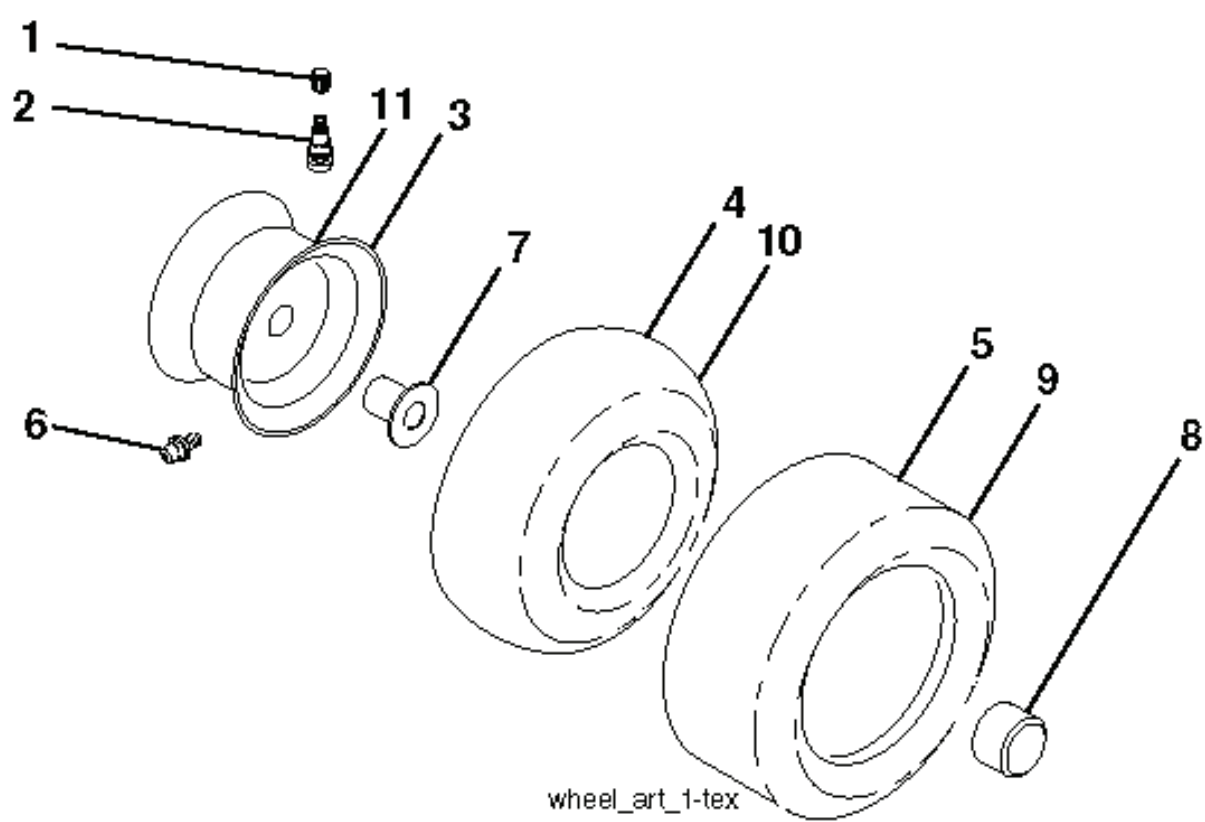

REF.	PART NO.	DESCRIPTION	REMARK	QTY.	KIT
1	532411658	DECAL		1	
2	581627301	DECAL		1	
3	532430117	PLATE, OUTER HEIGHT, RED		1	
4	532170563	DECALC, "DANGER"		1	
5	532423829	DECAL		1	
6	532446808	DECAL		1	
7	532435286	DECAL		1	
9	532145005	DECAL		1	
12	532160396	DECAL		1	
	532166960	DECAL	BYPASS	1	
	532439681	PLATE	LH	1	
	532439682	PAD	RH	1	

lift-tex_17_r3

*Key 91 may be substituted for Key 101

REF.	PART NO.	DESCRIPTION	REMARK	QTY.	KIT
2	532422027	SHAFT		1	
3	532195231	LEVER	RH	1	
7	532411555	GRIP		1	
10	532196314	SPRING		1	
87	532194209	SPRING		1	
88	532410710	SPRING		1	
89	819191912	WASHER		1	
90	532194208	PIN		1	
91	532195181	LINK		1	
97	817000612	SCREW		1	
98	532195270	LINK		1	
100	873930600	NUT		1	
101	532407003	LINK		1	

seat-lex_6.5SL_3

REF.	PART NO.	DESCRIPTION	REMARK	QTY.	KIT
1	532439822	SEAT		1	
2	532180166	BRACKET		1	
3	532140675	STRAP		1	
6	873800600	NUT		1	
7	532124181	SPRING		1	
8	532171877	BOLT		1	
10	532196977	PLATE		1	
21	532171852	BOLT		1	
37	873800500	LOCK NUT		1	
40	532439871	HANDLE		1	
41	532198200	SPRING		1	
43	874760612	BOLT		1	
44	819133812	WASHER		1	

wheel_art_1-tex

REF.	PART NO.	DESCRIPTION	REMARK	QTY.	KIT
1	532059192	CAP VALVE		1	
2	532065139	NIPPLE		1	
3	532138336	RIM	Front 6"	1	
4	532059904	HOSE	(Service Item Only)	1	
5	532106222	TIRE	Front 15" x 6.0"-6"	1	
6	532124957	FITTING	(Front Wheel Only)	1	
7	532124959	BEARING	(Front Wheel Only)	1	
8	532175039	HUB CAP		1	
9	532138468	TIRE	REAR	1	
10	532124926	HOSE	(Service Item Only)	1	
11	532138337	RIM SPROCKET	Rear 8"	1	
	532144334	SEALING FOAM		1	