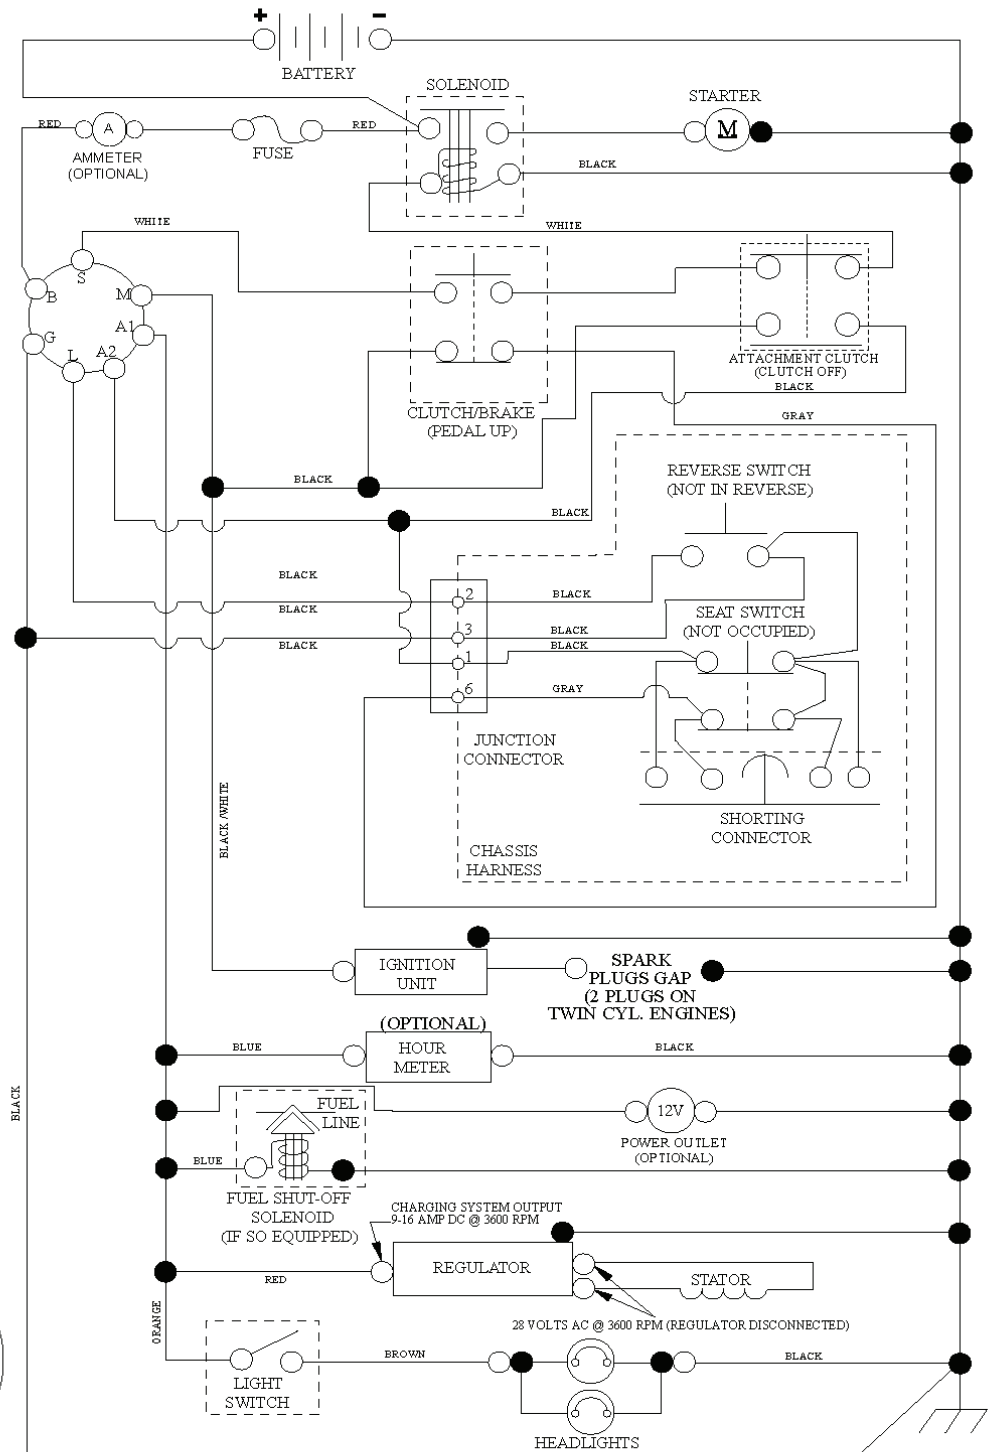

T05S

REF.	PART NO.	DESCRIPTION	REMARK	QTY.	KIT
1	532163465	BATTERY		1	
2	874760412	BOLT		1	
8	532186491	BOX		1	
16	532176138	MICRO SWITCH		1	
21	532400252	HARNESS		1	
22	532004152	BULB		1	
24	532400253	CABLE		1	
25	532412895	CABLE.STARTER.6G.BL/RE*SUBS/2*		1	
26	532175158	FUSE		1	
27	873510400	NUT		1	
28	532145491	CABLE		1	
29	532401545	SWITCH		1	
30	532193350	IGNITION MODULE		1	
33	532411935	KEY		1	
34	532110712	SWITCH		1	
40	532401098	CABLE		1	
41	817720408	SCREW		1	
42	532131563	COVER		1	
43	532192507	SOLENOID		1	
46	532401763	DISPLAY		1	
55	817060512	SCREW	TYTT	1	
71	532194276	CABLE ASSY		1	
79	532175242	HOLDER		1	
87	532197802	SWITCH		1	
90	532435395	TERMINAL COVER		1	
91	532190270	STRAP BATTERY MOUNT FRO		1	
99	817670412	SCREW		1	
100	819091416	WASHER		1	
102	532404454	CABLE		1	
105	532407568	SWITCH		1	

SPARK ARRESTER KIT

Engine-tex_Kohl-2cyl_13

REF.	PART NO.	DESCRIPTION	REMARK	QTY.	KIT
1	000000000	W/O DESCRIPTION	ENGINE KOHLER MODEL SV715-3028 (438341)	1	
2	532445962	MUFFLER		1	
9	532194320	BELT GUIDE		1	
12	532405471	PULLEY		1	
15	532438080	FUEL TANK		1	
18	532439208	HUB CAP		1	
20	532182937	THROTTLE CONTROL		1	
21	532416358	SCREW		1	
22	532191596	COMMA*RPLPAR 532187767428		1	
28	532137040	HOSE		1	
29	532137180	SPARK ARRESTER KIT	KIT	1	
37	532123487	HOSE CLAMP		1	
42	810040700	WASHER		1	
45	873510400	NUT		1	
62	532434017	SHIELD		1	
69	532186054	GASKET MUFFLER		1	
70	532146699	PIPE		1	
71	532146700	PIPE		1	
79	532192334	SCREW		1	
81	532148456	TUBE		1	
82	532428287	PLUG		1	
85	532173937	BOLT		1	
87	537171877	BOLT		1	
90	817000616	SCREW		1	
91	532187495	BUSHING		1	
92	817120616	SCREW		1	

IGNITION SWITCH

POSITION	CIRCUIT	"MAKE"
OFF	M+G+A1	
RUN/OVERRIDE	B+A1	
RUN	B+A1	L+A2
START	B + S + A1	

03107

CHASSIS HARNESS CONNECTOR (MATING SIDE)

DASH HARNESS CONNECTOR (MATING SIDE)

WIRING INSULATED CLIPS
NOTE: IF WIRING INSULATED CLIPS WERE REMOVED FOR SERVICING OF UNIT, THEY SHOULD BE RE-INSTALLED TO PROPERLY SECURE YOUR WIRING.