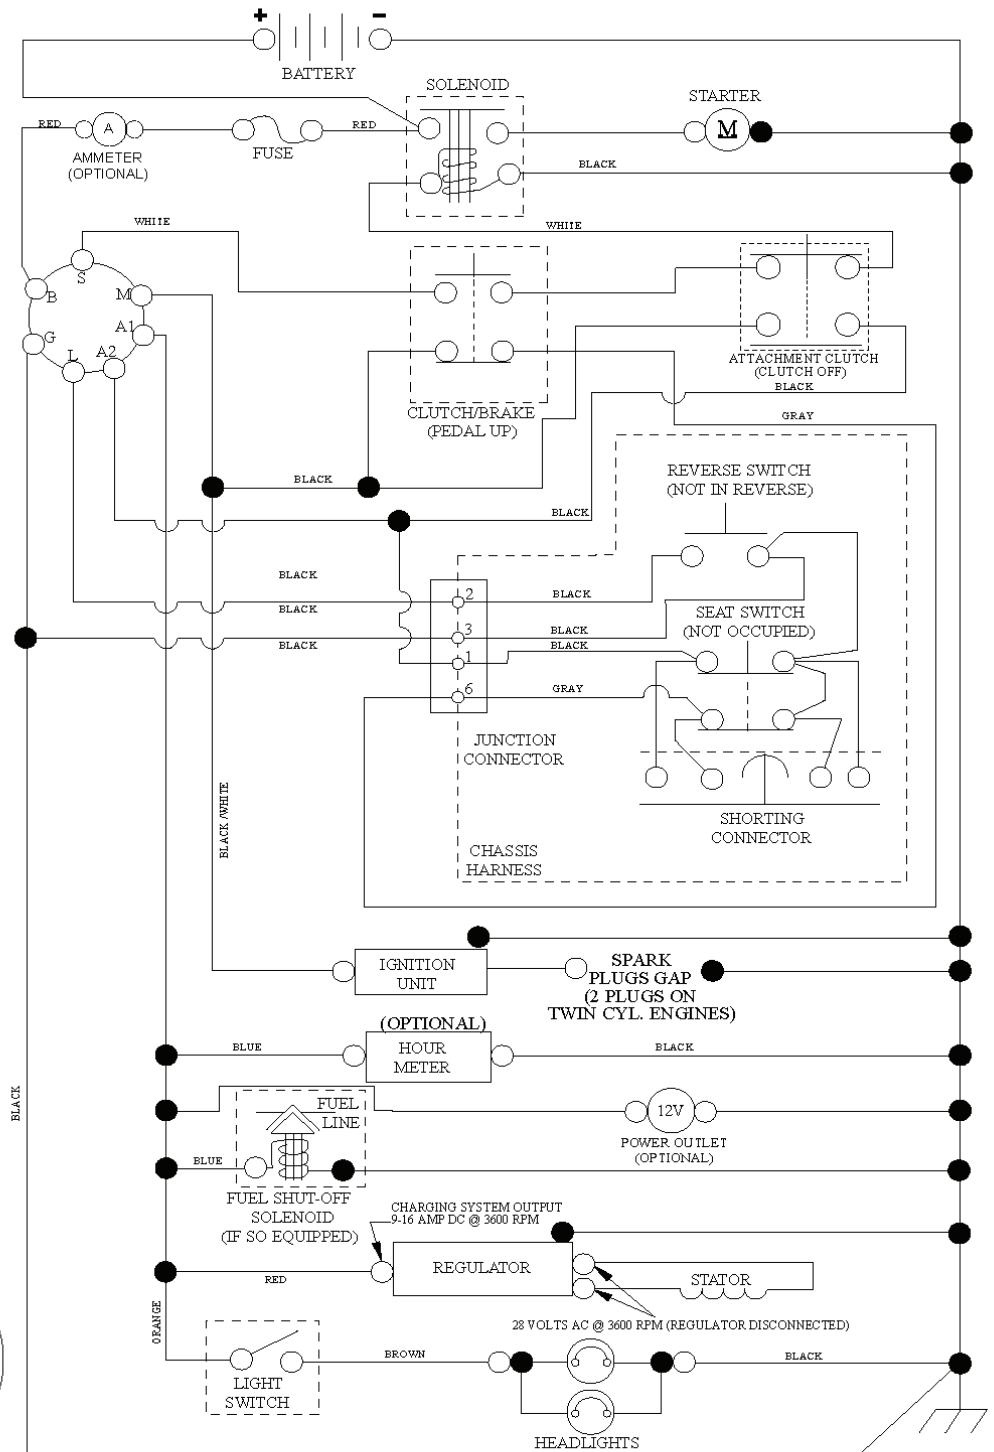

IGNITION SWITCH

POSITION	CIRCUIT	"MAKE"
OFF	M+G+A1	
RUN/OVERRIDE	B+A1	
RUN	B+A1	L+A2
START	B + S + A1	

03107

WIRING INSULATED CLIPS
NOTE: IF WIRING INSULATED CLIPS WERE REMOVED FOR SERVICING OF UNIT, THEY SHOULD BE RE-INSTALLED TO PROPERLY SECURE YOUR WIRING.

● NON-REMOVABLE CONNECTIONS

○ REMOVABLE CONNECTIONS