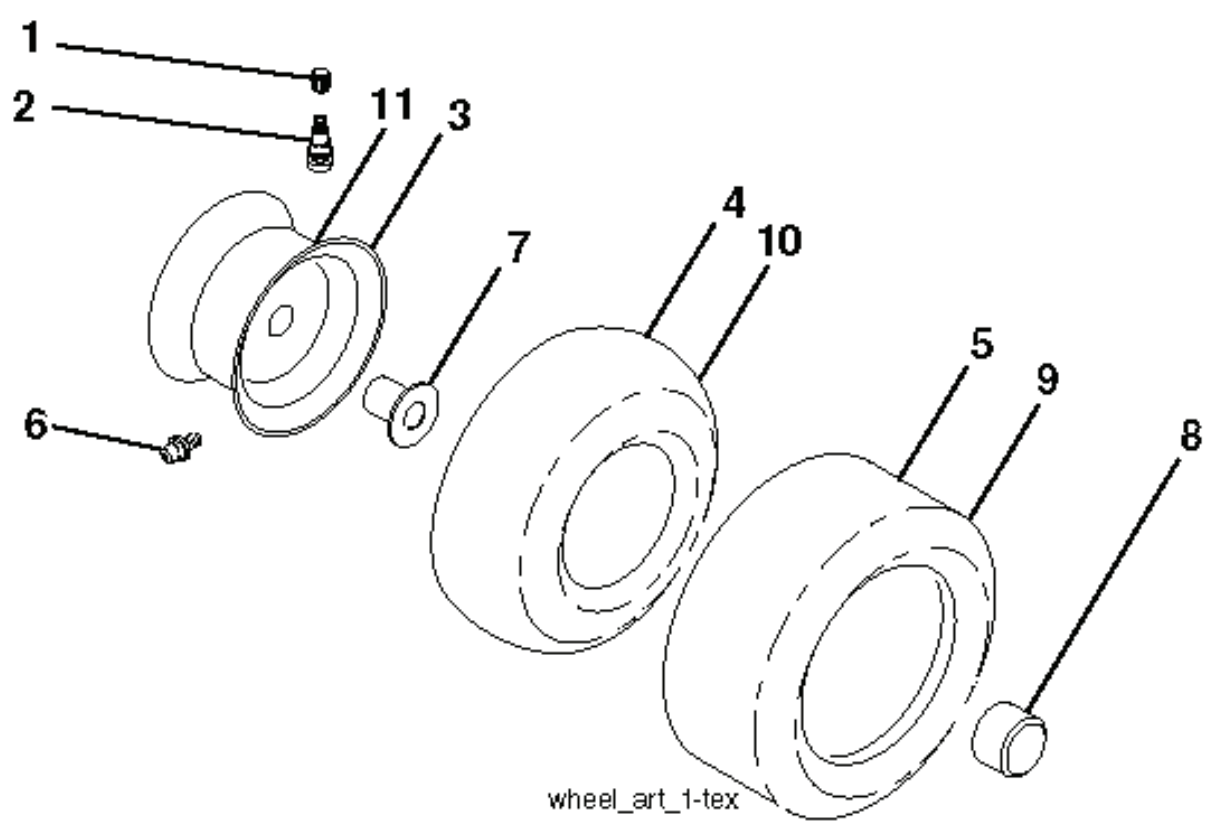

IGNITION SWITCH

POSITION	CIRCUIT	"MAKE"
OFF	M+G+A1	
RUN/OVERRIDE	B+A1	
RUN	B+A1	L+A2
START	B + S + A1	

03107

CHASSIS HARNESS CONNECTOR (MATING SIDE)

DASH HARNESS CONNECTOR (MATING SIDE)

WIRING INSULATED CLIPS
NOTE: IF WIRING INSULATED CLIPS WERE REMOVED FOR SERVICING OF UNIT, THEY SHOULD BE RE-INSTALLED TO PROPERLY SECURE YOUR WIRING.

● NON-REMOVABLE CONNECTIONS

○ REMOVABLE CONNECTIONS

lift-tex_17_r3

*Key 91 may be substituted for Key 101

REF.	PART NO.	DESCRIPTION	REMARK	QTY.	KIT
2	532422027	SHAFT		1	
3	532195231	LEVER	RH	1	
7	580962301	GRIP		1	
10	532196314	SPRING		1	
87	532194209	SPRING		1	
88	532410710	SPRING		1	
89	819191912	WASHER		1	
90	532194208	PIN		1	
91	532195181	LINK		1	
97	817000612	SCREW		1	
98	532195270	LINK		1	
100	873930600	NUT		1	
101	532407003	LINK		1	

seat-lex_6.5SL_3

REF.	PART NO.	DESCRIPTION	REMARK	QTY.	KIT
1	532439822	SEAT		1	
2	532180166	BRACKET		1	
3	532140675	STRAP		1	
6	873800600	NUT		1	
7	532124181	SPRING		1	
8	532171877	BOLT		1	
10	532196977	PLATE		1	
21	532171852	BOLT		1	
37	873800500	LOCK NUT		1	
40	532439871	HANDLE		1	
41	532198200	SPRING		1	
43	874760612	BOLT		1	
44	819133812	WASHER		1	

wheel_art_1-tex

REF.	PART NO.	DESCRIPTION	REMARK	QTY.	KIT
1	532059192	CAP VALVE		1	
2	532065139	NIPPLE		1	
3	532138336	RIM	Front 6"	1	
4	532059904	HOSE	(Service Item Only)	1	
5	532106222	TIRE	Front 15" x 6.0"-6"	1	
6	532124957	FITTING	(Front Wheel Only)	1	
7	532124959	BEARING	(Front Wheel Only)	1	
8	532175039	HUB CAP		1	
9	532138468	TIRE	REAR	1	
10	532124926	HOSE	(Service Item Only)	1	
11	532138337	RIM SPROCKET	Rear 8"	1	
	532144334	SEALING FOAM		1	