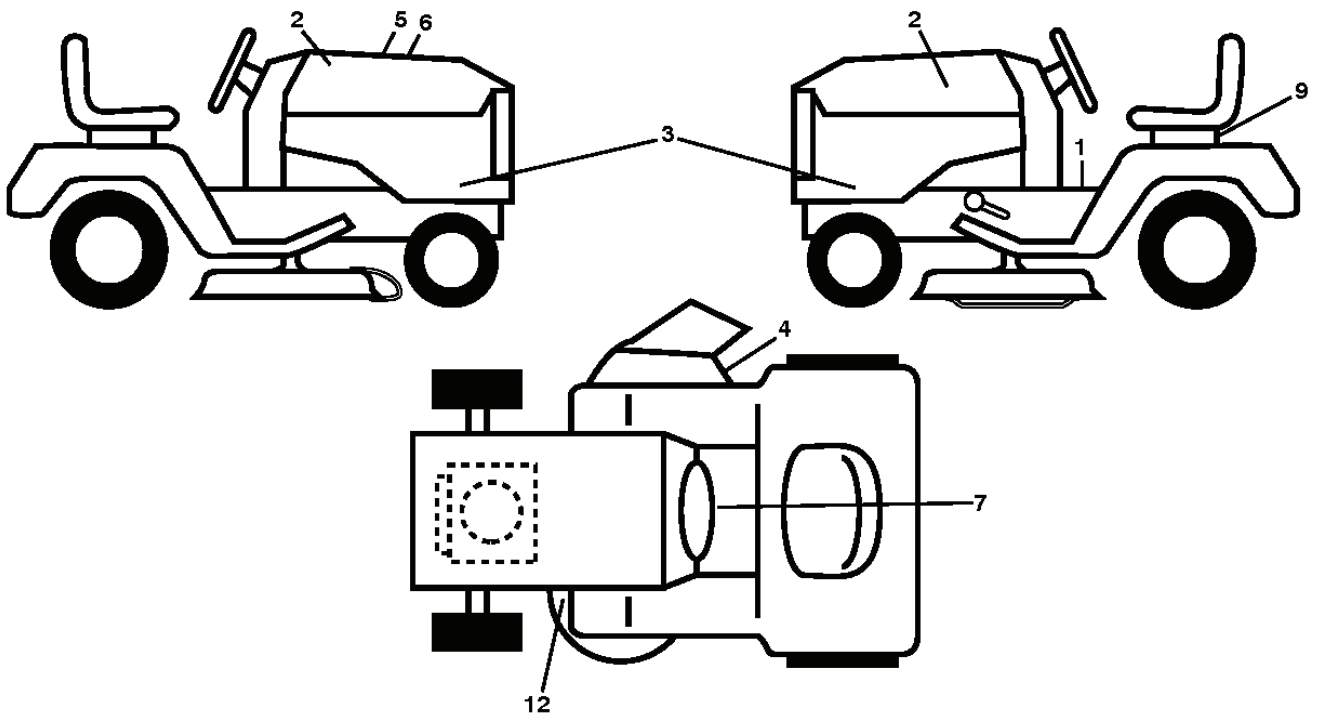

REF.	PART NO.	DESCRIPTION	REMARK	QTY.	KIT
1	532411658	DECAL		1	
2	581627301	DECAL		1	
3	532430117	PLATE, OUTER HEIGHT, RED		1	
4	532170563	DECALC, "DANGER"		1	
5	532423829	DECAL		1	
6	532446808	DECAL		1	
7	532435286	DECAL		1	
9	532145005	DECAL		1	
12	532160396	DECAL		1	
	532166960	DECAL	BYPASS	1	
	532439681	PLATE	LH	1	
	532439682	PAD	RH	1	

29
SPARK ARRESTER KIT

REF.	PART NO.	DESCRIPTION	REMARK	QTY.	KIT
1	000000000	W/O DESCRIPTION	ENGINE KOHLER MODEL SV715-3028 (438341)	1	
2	532445962	MUFFLER		1	
9	532194320	BELT GUIDE		1	
12	532405471	PULLEY		1	
15	532438080	FUEL TANK		1	
18	532439208	HUB CAP		1	
20	532182937	THROTTLE CONTROL		1	
21	532416358	SCREW		1	
22	532191596	COMMA*RPLPAR 532187767428		1	
28	532137040	HOSE		1	
29	532137180	SPARK ARRESTER KIT	KIT	1	
37	532123487	HOSE CLAMP		1	
42	810040700	WASHER		1	
45	873510400	NUT		1	
62	532434017	SHIELD		1	
69	532186054	GASKET MUFFLER		1	
70	532146699	PIPE		1	
71	532146700	PIPE		1	
79	532192334	SCREW		1	
81	532148456	TUBE		1	
82	532428287	PLUG		1	
85	532173937	BOLT		1	
87	537171877	BOLT		1	
90	817000616	SCREW		1	
92	817120616	SCREW		1	