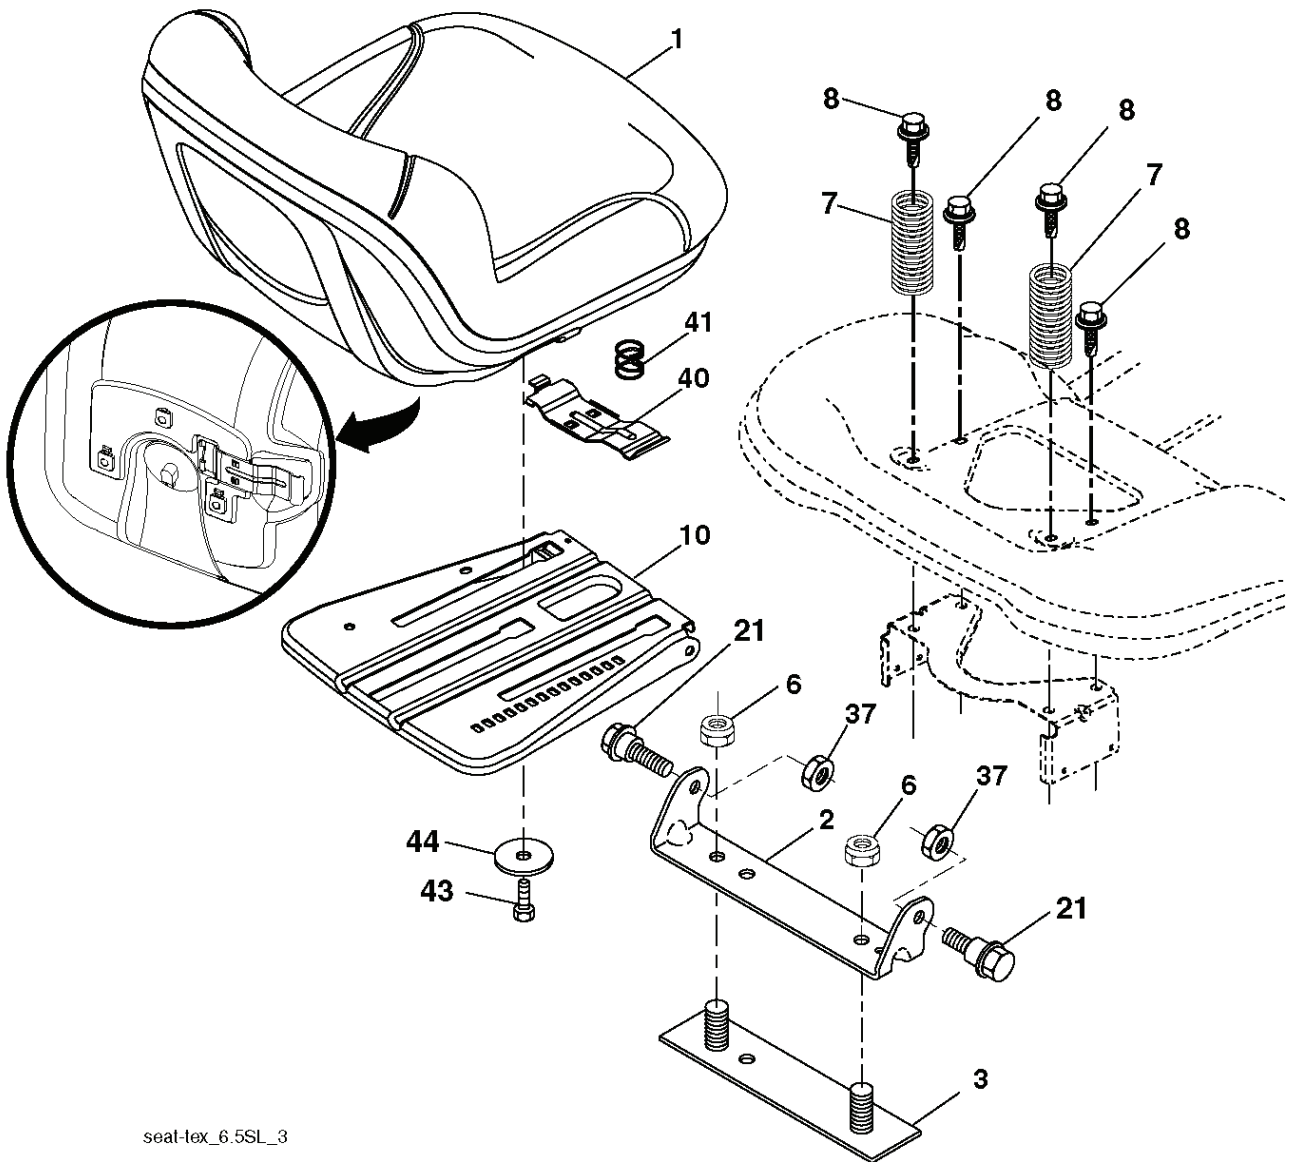

IGNITION SWITCH

POSITION	CIRCUIT	"MAKE"
OFF	M+G+A1	
RUN/OVERRIDE	B+A1	
RUN	B+A1	L+A2
START	B + S + A1	

03107

CHASSIS HARNESS CONNECTOR (MATING SIDE)

DASH HARNESS CONNECTOR (MATING SIDE)

WIRING INSULATED CLIPS
NOTE: IF WIRING INSULATED CLIPS WERE REMOVED FOR SERVICING OF UNIT, THEY SHOULD BE RE-INSTALLED TO PROPERLY SECURE YOUR WIRING.

● NON-REMOVABLE CONNECTIONS

○ REMOVABLE CONNECTIONS

lift-tex_17_r3

*Key 91 may be substituted for Key 101

REF.	PART NO.	DESCRIPTION	REMARK	QTY.	KIT
2	532422027	SHAFT		1	
3	532195231	LEVER	RH	1	
7	580962301	GRIP		1	
10	532196314	SPRING		1	
87	532194209	SPRING		1	
88	532410710	SPRING		1	
89	819191912	WASHER		1	
90	532194208	PIN		1	
91	532195181	LINK		1	
97	817000612	SCREW		1	
98	532195270	LINK		1	
100	873930600	NUT		1	
101	532407003	LINK		1	

seat-lex_6.5SL_3

REF.	PART NO.	DESCRIPTION	REMARK	QTY.	KIT
1	532439822	SEAT		1	
2	532180166	BRACKET		1	
3	532140675	STRAP		1	
6	873800600	NUT		1	
7	532124181	SPRING		1	
8	532171877	BOLT		1	
10	532196977	PLATE		1	
21	532171852	BOLT		1	
37	873800500	LOCK NUT		1	
40	532439871	HANDLE		1	
41	532198200	SPRING		1	
43	874760612	BOLT		1	
44	819133812	WASHER		1	