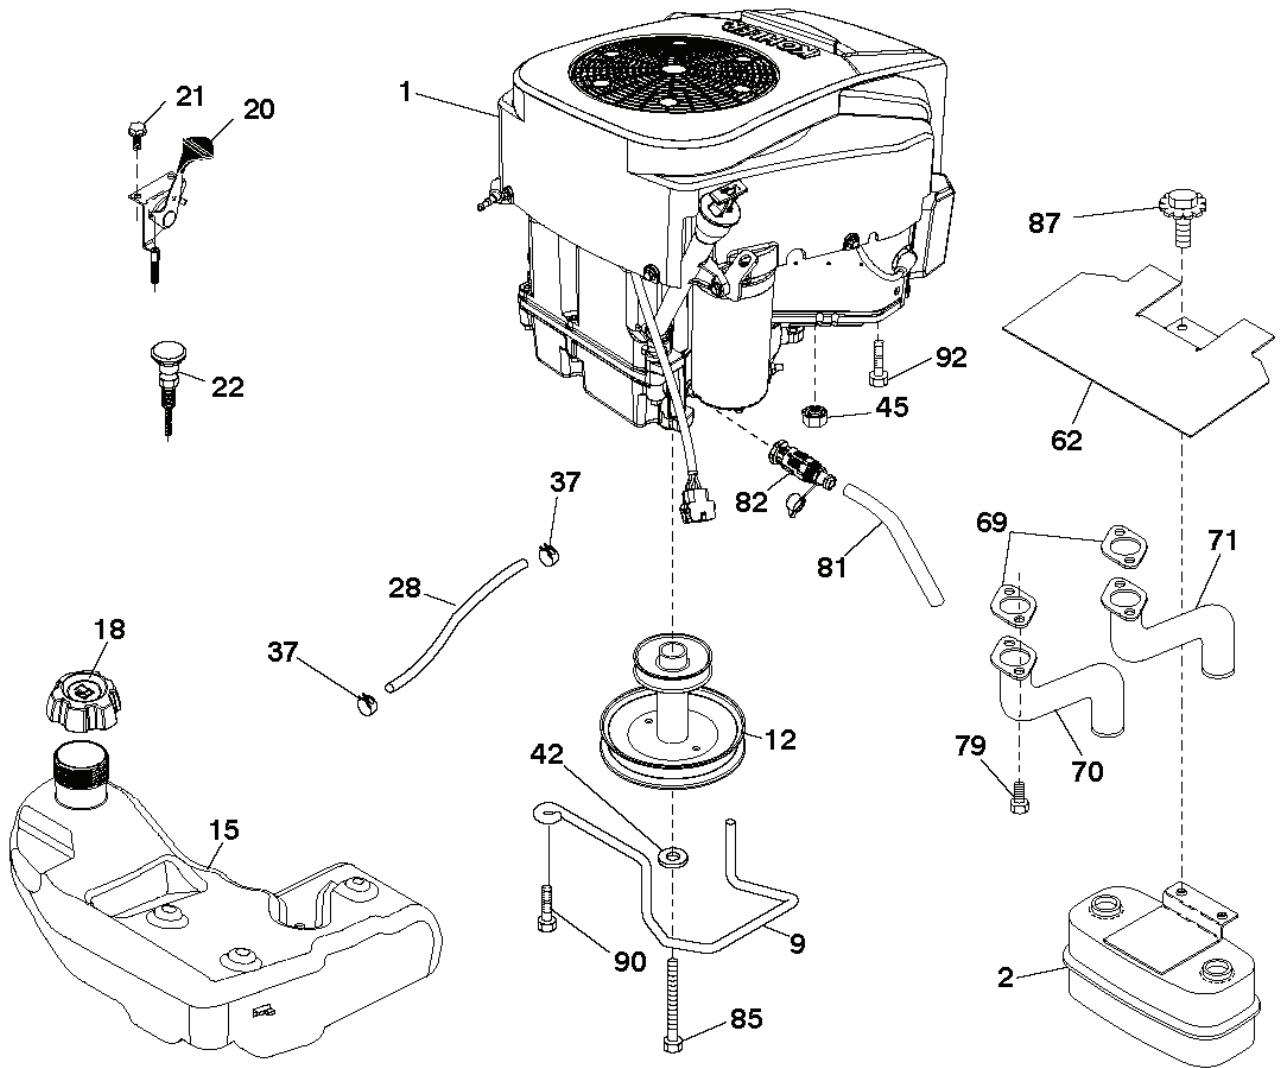

REF.	PART NO.	DESCRIPTION	REMARK	QTY.	KIT
1	532411658	DECAL		1	
2	581627301	DECAL		1	
3	532430117	PLATE, OUTER HEIGHT, RED		1	
4	532170563	DECALC, "DANGER"		1	
5	532423829	DECAL		1	
6	532446808	DECAL		1	
7	532435286	DECAL		1	
9	532145005	DECAL		1	
12	532160396	DECAL		1	
	532166960	DECAL	BYPASS	1	
	532439681	PLATE	LH	1	
	532439682	PAD	RH	1	

REF.	PART NO.	DESCRIPTION	REMARK	QTY.	KIT
1	532163465	BATTERY		1	
2	874760412	BOLT		1	
8	532186491	BOX		1	
16	532176138	MICRO SWITCH		1	
21	532400252	HARNESS		1	
22	532004152	BULB		1	
24	532400253	CABLE		1	
25	585555501	CABLE		1	
26	532175158	FUSE		1	
27	873510400	NUT		1	
28	532145491	CABLE		1	
29	532401545	SWITCH		1	
30	532193350	IGNITION MODULE		1	
33	532411935	KEY		1	
34	532110712	SWITCH		1	
40	532401098	CABLE		1	
41	817720408	SCREW		1	
42	532131563	COVER		1	
43	532192507	SOLENOID		1	
46	532401763	DISPLAY		1	
55	817060512	SCREW	TYTT	1	
71	532194276	CABLE ASSY		1	
79	532175242	HOLDER		1	
87	532197802	SWITCH		1	
90	532435395	TERMINAL COVER		1	
91	532190270	STRAP BATTERY MOUNT FRO		1	
99	817670412	SCREW		1	
100	819091416	WASHER		1	
102	532404454	CABLE		1	
105	532407568	SWITCH		1	

29
SPARK ARRESTER KIT

REF.	PART NO.	DESCRIPTION	REMARK	QTY.	KIT
1	000000000	W/O DESCRIPTION	ENGINE KOHLER MODEL SV715-3028 (438341)	1	
2	532445962	MUFFLER		1	
9	532194320	BELT GUIDE		1	
12	532405471	PULLEY		1	
15	532438080	FUEL TANK		1	
18	532439208	HUB CAP		1	
20	532182937	THROTTLE CONTROL		1	
21	532416358	SCREW		1	
22	532191596	COMMA*RPLPAR 532187767428		1	
28	532137040	HOSE		1	
29	532137180	SPARK ARRESTER KIT	KIT	1	
37	532123487	HOSE CLAMP		1	
42	810040700	WASHER		1	
45	873510400	NUT		1	
62	532434017	SHIELD		1	
69	532186054	GASKET MUFFLER		1	
70	532146699	PIPE		1	
71	532146700	PIPE		1	
79	532192334	SCREW		1	
81	532148456	TUBE		1	
82	532428287	PLUG		1	
85	532173937	BOLT		1	
87	537171877	BOLT		1	
90	817000616	SCREW		1	
92	817120616	SCREW		1	