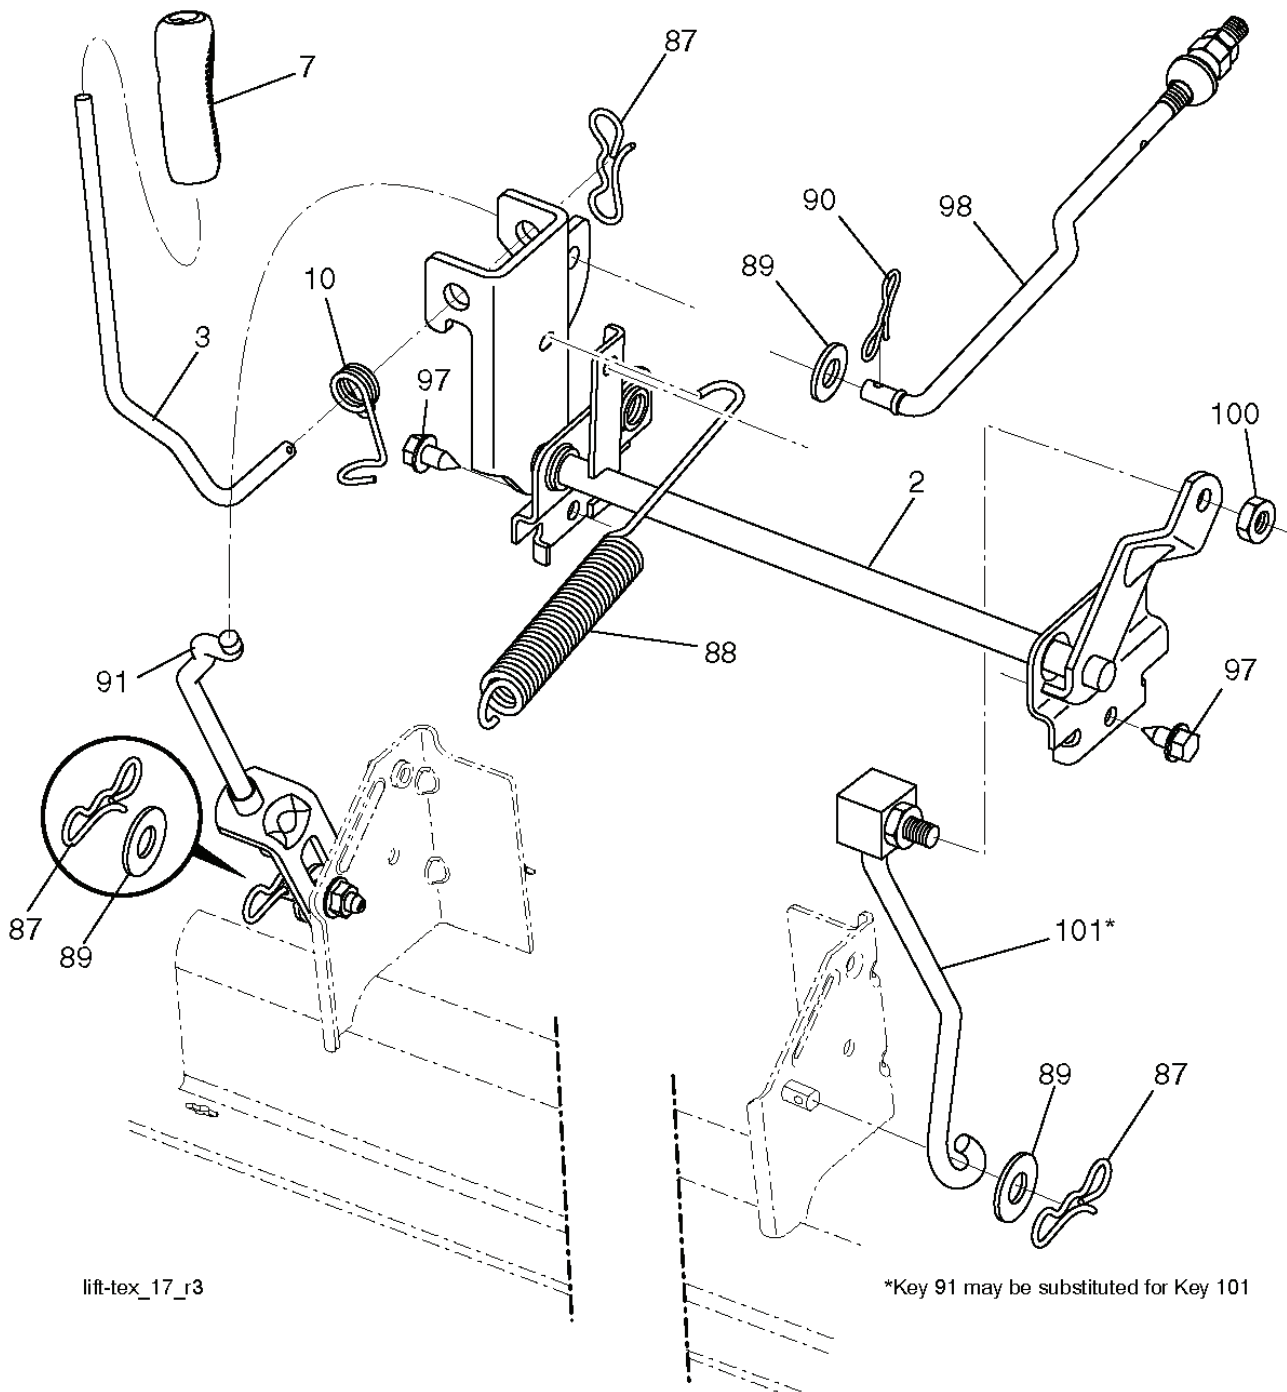

lift-tex_17_r3

*Key 91 may be substituted for Key 101

REF.	PART NO.	DESCRIPTION	REMARK	QTY.	KIT
2	532422027	SHAFT		1	
3	532195231	LEVER	RH	1	
7	580962301	GRIP		1	
10	532196314	SPRING		1	
87	532194209	SPRING		1	
88	532410710	SPRING		1	
89	819191912	WASHER		1	
90	532194208	PIN		1	
91	532195181	LINK		1	
97	817000612	SCREW		1	
98	532195270	LINK		1	
100	873930600	NUT		1	
101	532407003	LINK		1