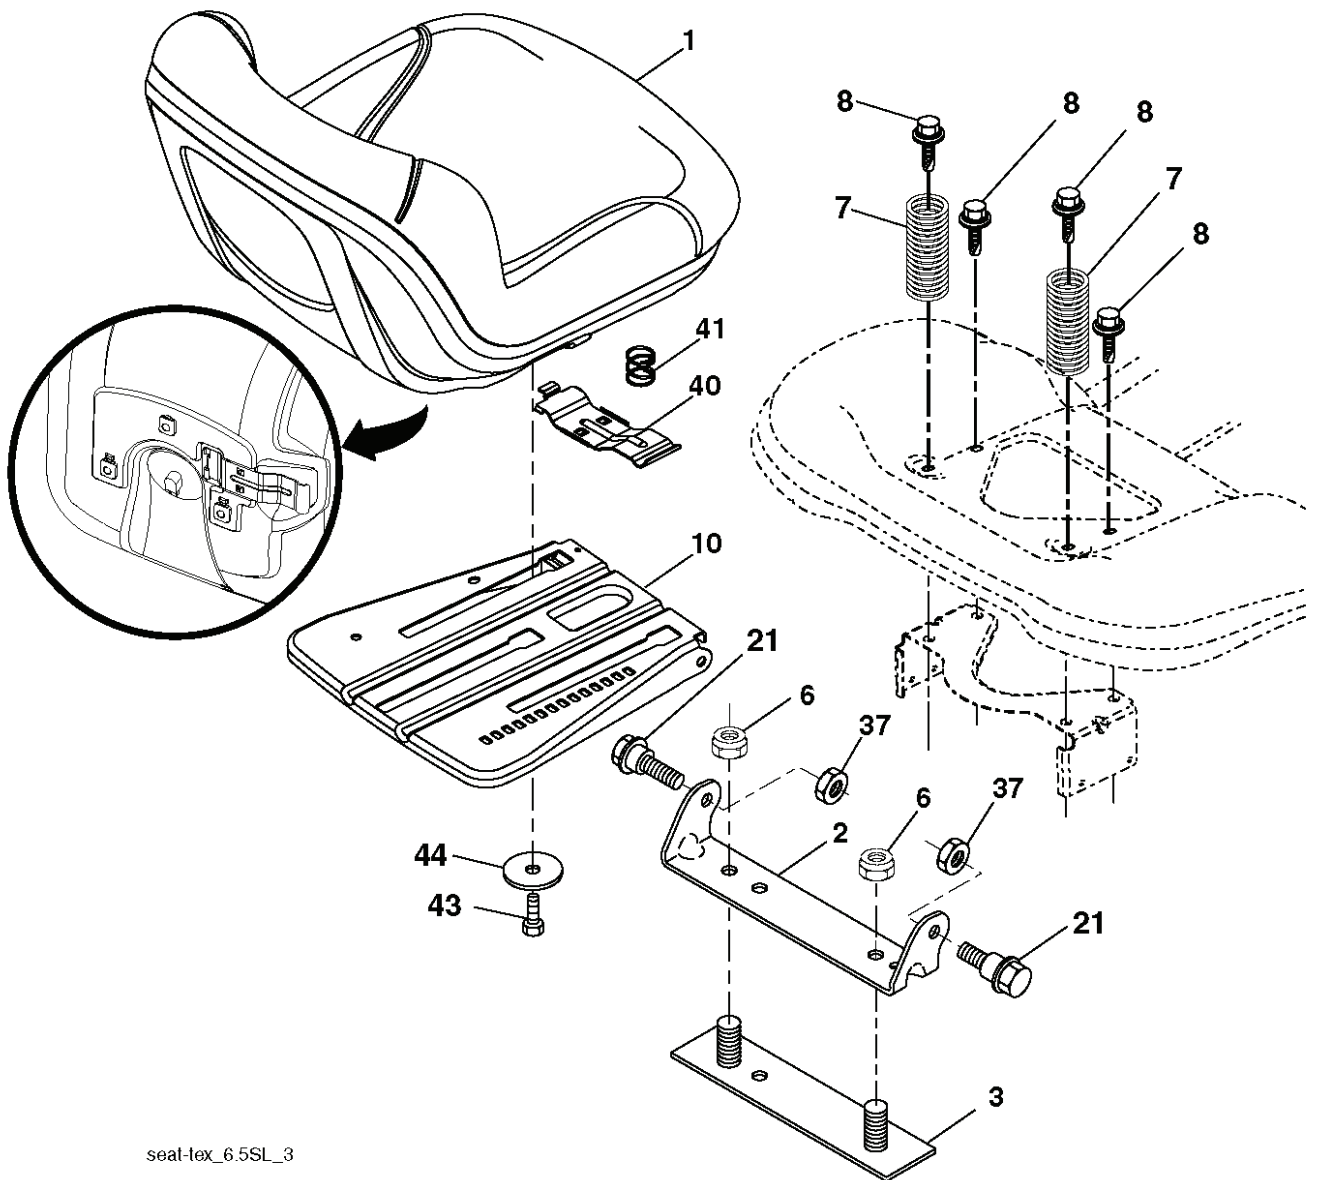

REF.	PART NO.	DESCRIPTION	REMARK	QTY.	KIT
2	532422027	SHAFT		1	
3	532195231	LEVER	RH	1	
7	532411555	GRIP		1	
10	532196314	SPRING		1	
87	532194209	SPRING		1	
88	532410710	SPRING		1	
89	819191912	WASHER		1	
90	532194208	PIN		1	
91	532195181	LINK		1	
97	817000612	SCREW		1	
98	532195264	LINK		1	

PTO SWITCH
(MATING SIDE)

IGNITION SWITCH

POSITION	CIRCUIT	"MAKE"
OFF	M+G+A1	
RUN/OVERRIDE	B+A1	
RUN	B+A1	L+A2
START	B + S + A1	

CHASSIS HARNESS
CONNECTOR
(MATING SIDE)

DASH HARNESS
CONNECTOR

WIRING INSULATED CLIPS
NOTE: IF WIRING INSULATED CLIPS WERE REMOVED FOR SERVICING OF UNIT, THEY SHOULD BE RE-INSTALLED TO PROPERLY SECURE YOUR WIRING.

●
NON-REMOVABLE
CONNECTIONS

○
REMOVABLE
CONNECTIONS

seat-tex_6.5SL_3

REF.	PART NO.	DESCRIPTION	REMARK	QTY.	KIT
1	532424068	SEAT		1	
2	532180166	BRACKET		1	
3	532140675	STRAP		1	
6	873800600	NUT		1	
7	532124181	SPRING		1	
8	532171877	BOLT		1	
10	532196977	PLATE		1	
21	532171852	BOLT		1	
37	873800500	LOCK NUT		1	
40	532197661	HANDLE		1	
41	532198200	SPRING		1	
43	874760612	BOLT		1	
44	819133812	WASHER		1	