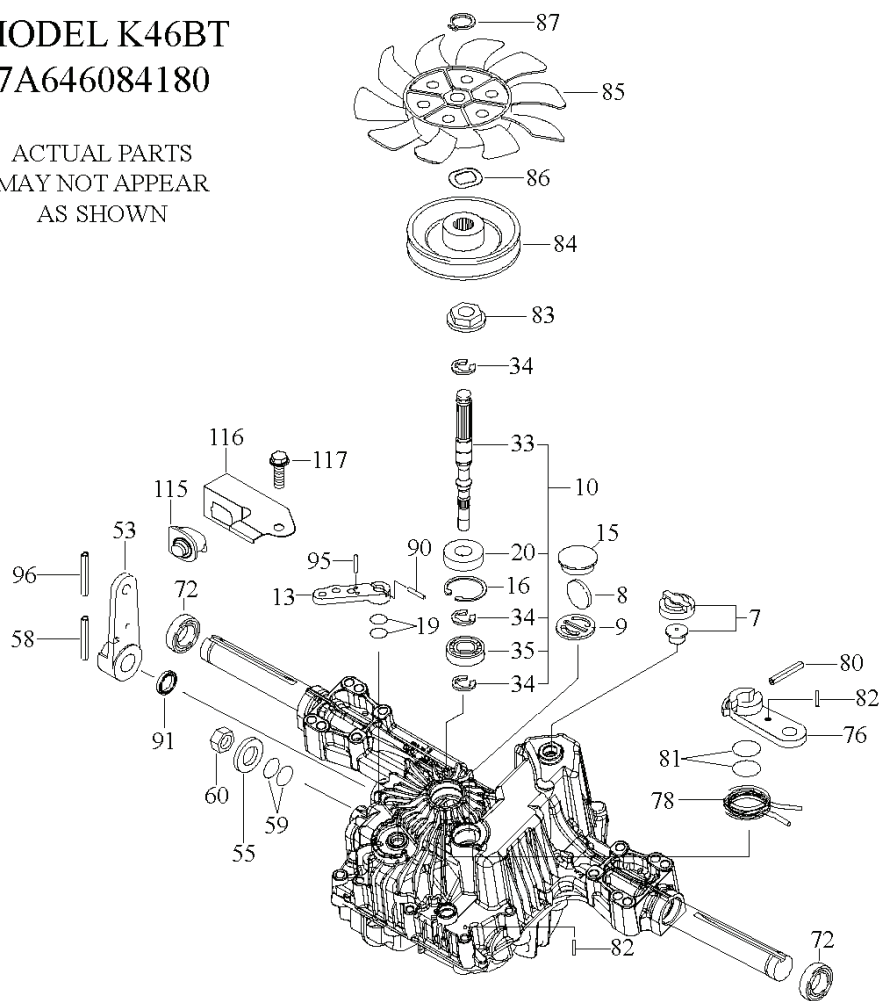

REF.	PART NO.	DESCRIPTION	REMARK	QTY.	KIT
1	532439740	STEERING WHEEL		1	
2	532195968	SHAFT		1	
4	532403087	SPINDLE	LH	1	
5	532403088	SPINDLE	RH	1	
6	532124931	WASHER		1	
7	532121748	WASHER		1	
8	812000029	RETAINER RING		1	
9	532121232	HUB CAP		1	
13	532121749	WASHER		1	
14	810040600	WASHER		1	
15	873540600	NUT		1	
16	532408219	SHAFT		1	
19	532194729	PLATE		1	
21	532186737	ADAPTER		1	
22	532420537	SUPPORT		1	
26	532439743	HUB CAP		1	
28	817000612	SCREW		1	
35	532194732	PLATE		1	
45	819183812	WASHER		1	
51	873940800	NUT		1	
53	532188967	WASHER		1	
57	532197246	BRACKET		1	
58	532194747	BOLT		1	
59	532194748	WASHER		1	
60	873971000	NUT		1	
61	532194740	LINK		1	
62	532194741	LINK		1	
63	817000512	SCREW		1	
64	532199849	SPRING RETAINER		1	
66	871020748	BOLT		1	
67	532194737	BUSHING		1	
68	873900700	NUT		1	
69	532199162	WASHER		1	
70	532196197	BRACKET		1	

**TRACTOR - - MODEL NUMBER YTH2348 (289560)
TUFFTORQ TRANSAXLE MODEL NUMBER K46BT**

**MODEL K46BT
7A646084180**

ACTUAL PARTS
MAY NOT APPEAR
AS SHOWN

KEY PART

KEY PART