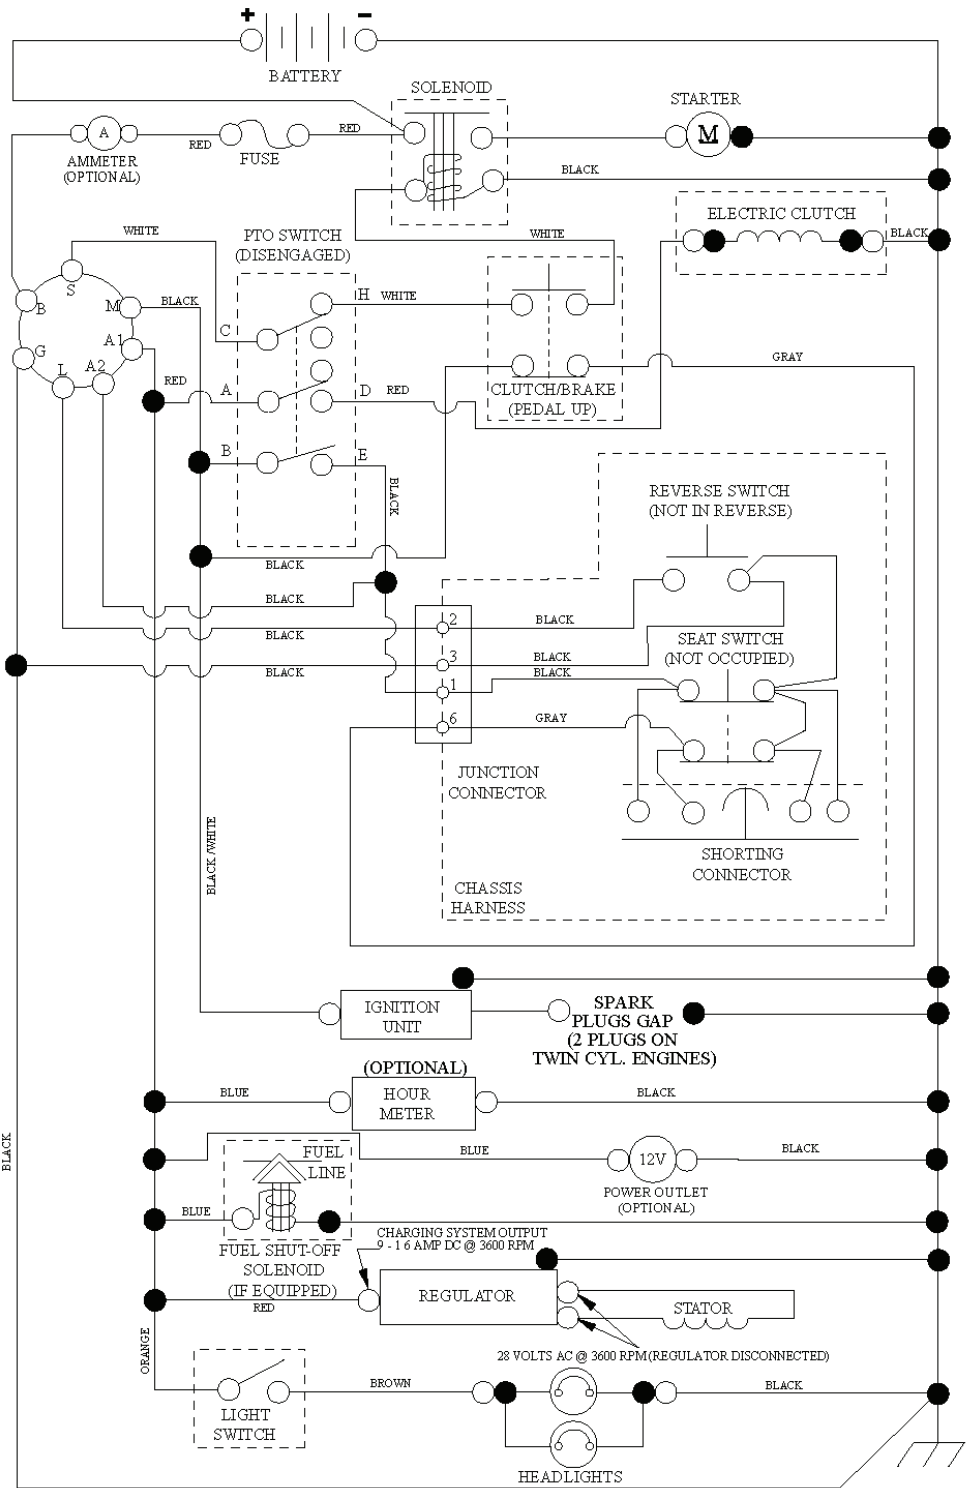

POSITION	CIRCUIT	"MAKE"
OFF	M+G+A1	
RUN/OVERRIDE	B+A1	
RUN	B+A1	L+A2
START	B + S + A1	

WIRING INSULATED CLIPS
NOTE: IF WIRING INSULATED CLIPS WERE REMOVED FOR SERVICING OF UNIT, THEY SHOULD BE RE-INSTALLED TO PROPERLY SECURE YOUR WIRING.

●
NON-REMOVABLE
CONNECTIONS

○
REMOVABLE
CONNECTIONS