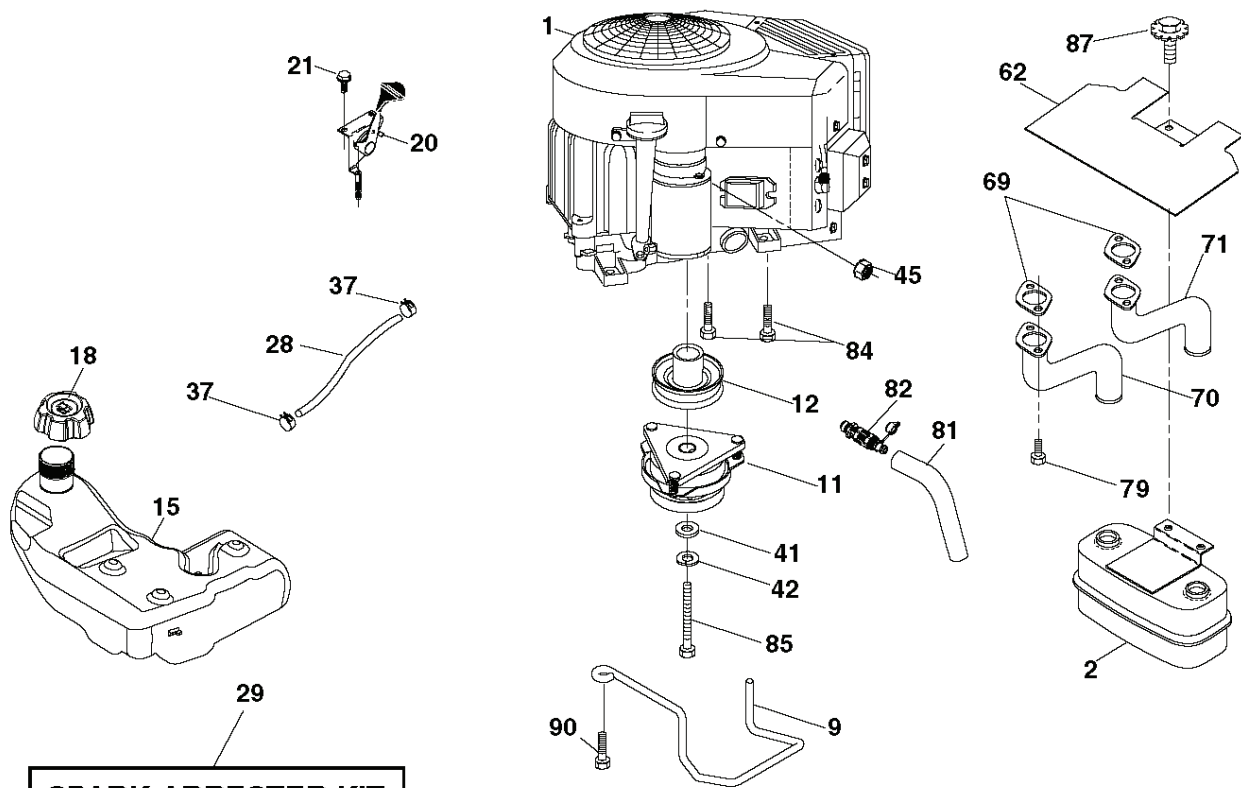

SPARK ARRESTER KIT

engine-tex_bs-2cyl_64

REF.	PART NO.	DESCRIPTION	REMARK	QTY.	KIT
1	000000000	W/O DESCRIPTION	ENGINE B&S MODEL NO. 445577-2187-G1 (438201)	1	
2	532149723	MUFFLER		1	
9	532194320	BELT GUIDE		1	
11	532400008	CLUTCH		1	
12	532405097	PULLEY		1	
15	532438080	FUEL TANK		1	
18	532439208	HUB CAP		1	
20	532423502	CONTROL		1	
21	532416358	SCREW		1	
28	532401135	LINE.FUEL.64"REAR.EMIS		1	
29	532137180	SPARK ARRESTER KIT		1	
37	532123487	HOSE CLAMP		1	
41	532126197	WASHER		1	
42	810040700	WASHER		1	
45	873510400	NUT		1	
62	532434017	SHIELD		1	
69	532165391	GASKET		1	
70	581881101	TUBE	LH	1	
71	581881001	TUBE	RH	1	
79	532183906	SCREW		1	
81	532148456	TUBE		1	
82	532428287	PLUG		1	
84	817060620	SCREW		1	
85	532173937	BOLT		1	
87	532171877	BOLT		1	
90	817000616	SCREW		1