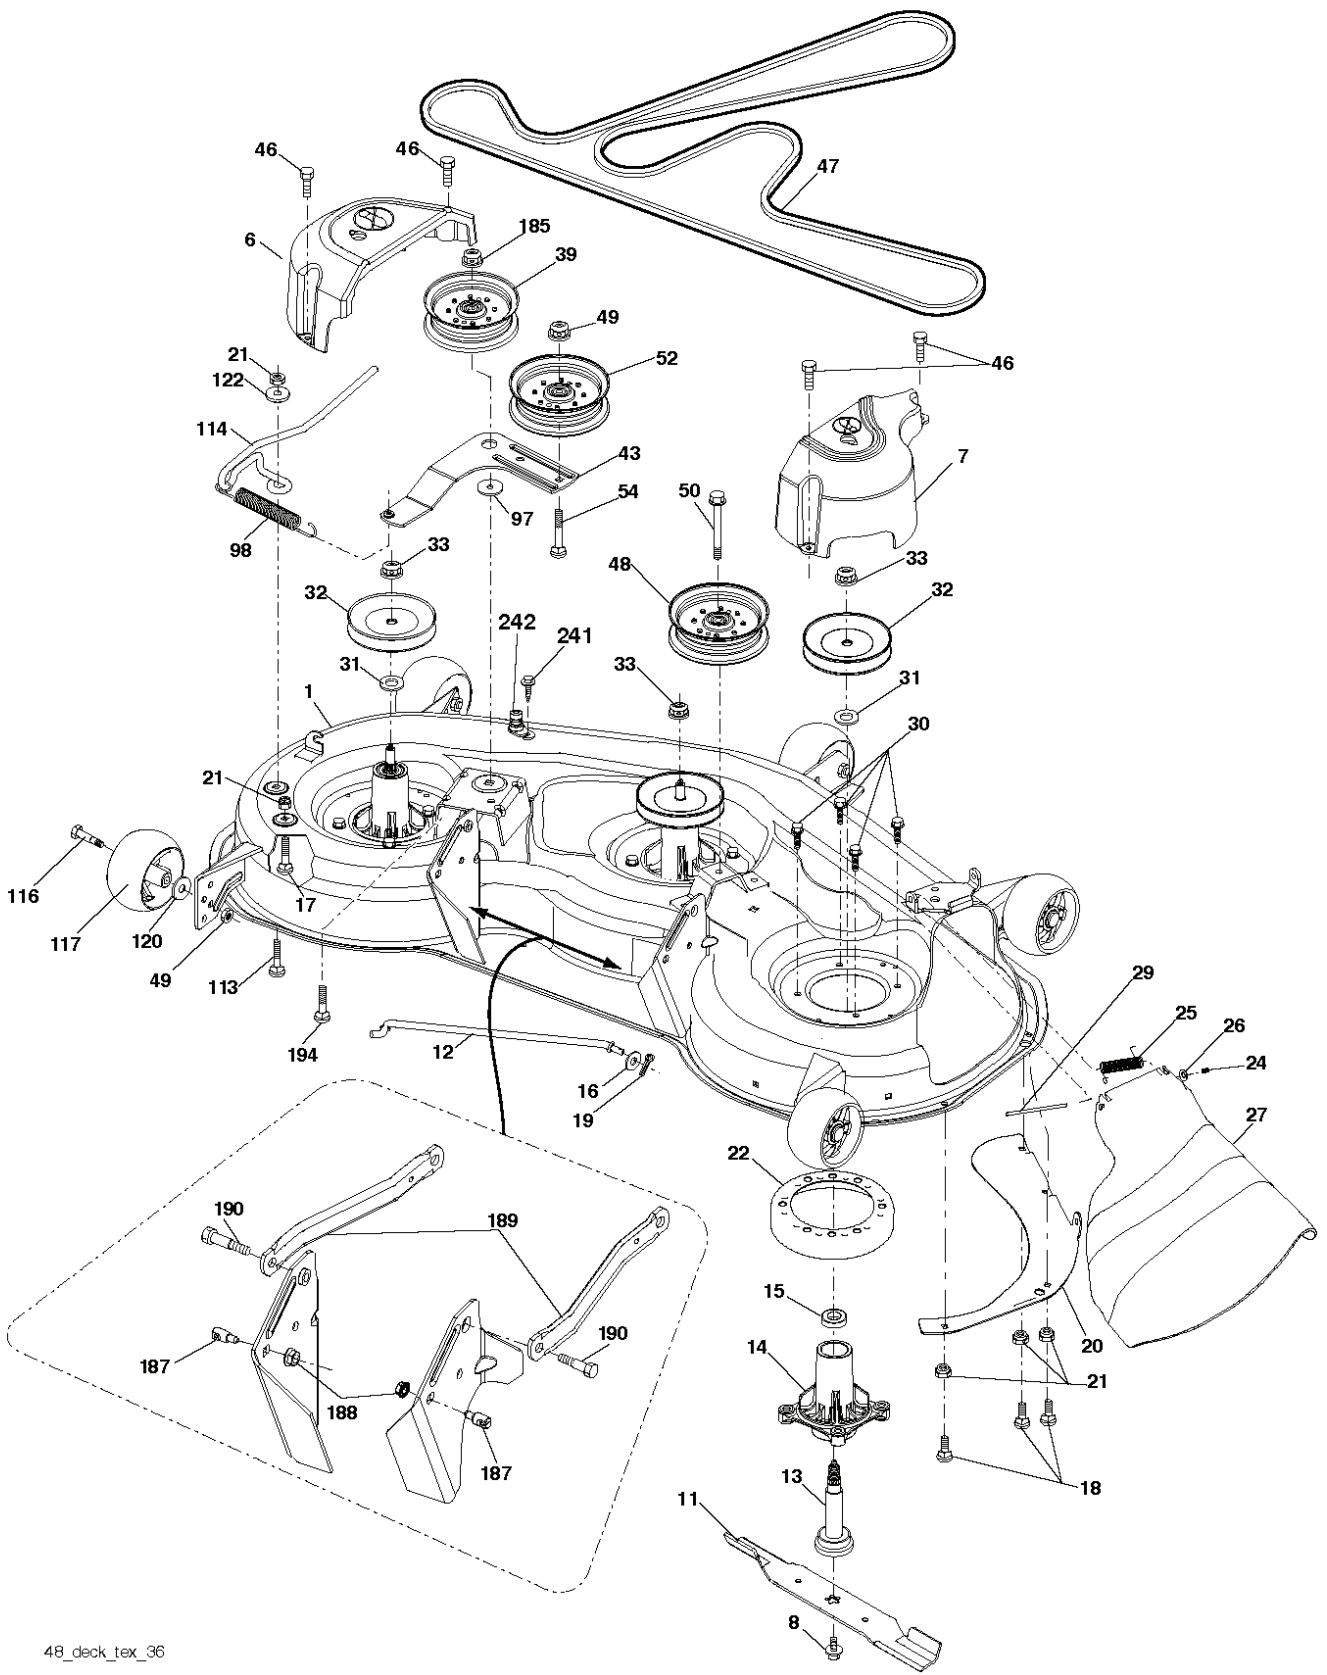

REF.	PART NO.	DESCRIPTION	REMARK	QTY.	KIT
1	532440048	CUTTING DECK		1	
6	532197248	MANDREL COVER(L.H.)	LH	1	
7	532199102	MANDREL COVER(R.H.)	RH	1	
8	532193003	SCREW		1	
11	532180054	BLADE		1	
12	532404851	ROD		1	
13	532187291	SHAFT		1	
14	532187281	BEARING HOUSING		1	
15	532110485	BEARING		1	
16	819131312	WASHER		1	
17	872110505	BOLT		1	
18	872140505	BOLT		1	
19	532194208	PIN		1	
20	532174378	BAFFLE		1	
21	873680500	NUT		1	
22	532174493	STRIPPER, MANDREL, BLACK		1	
24	532105304	HUB CAP		1	
25	532178102	SPRING		1	
26	532110452	NUT		1	
27	532181707	SHIELD		1	
29	532131491	SHAFT		1	
30	532173984	SCREW		1	
31	532187690	WASHER		1	
32	532153532	PULLEY		1	
33	532400234	NUT		1	
39	532197380	PULLEY		1	
43	532196065	ARM		1	
46	532137729	SCREW		1	
47	532197242	BELT		1	
48	532197379	PULLEY		1	
49	873900600	NUT		1	
50	817490636	SCREW		1	
52	532193197	PULLEY		1	
54	872110612	BOLT		1	
97	532178515	WASHER		1	
98	532196105	SPRING		1	
113	872110508	BOLT		1	
114	532197451	TIGE DE TENSION		1	
116	532193406	BOLT		1	
117	532174873	WHEEL		1	
120	819132012	WASHER		1	
122	532187557	BUSHING		1	
185	873900700	NUT		1	
187	532195161	STUD		1	
188	873900500	NUT		1	
189	532195185	ARM		1	
190	532196539	BOLT		1	
194	874490736	BOLT		1	
241	532152927	SCREW		1	
242	532415598	HOSE COUPLING		1	
----	532187292	MANDREL	"Includes housing, shaft assembly, and bearing only-pulley/nut/washer and blade bolt/washers not included"	1	
----	532416405	COUPLING		1	
----	532431825	LAWN MOWER	NOT SHOWN	1