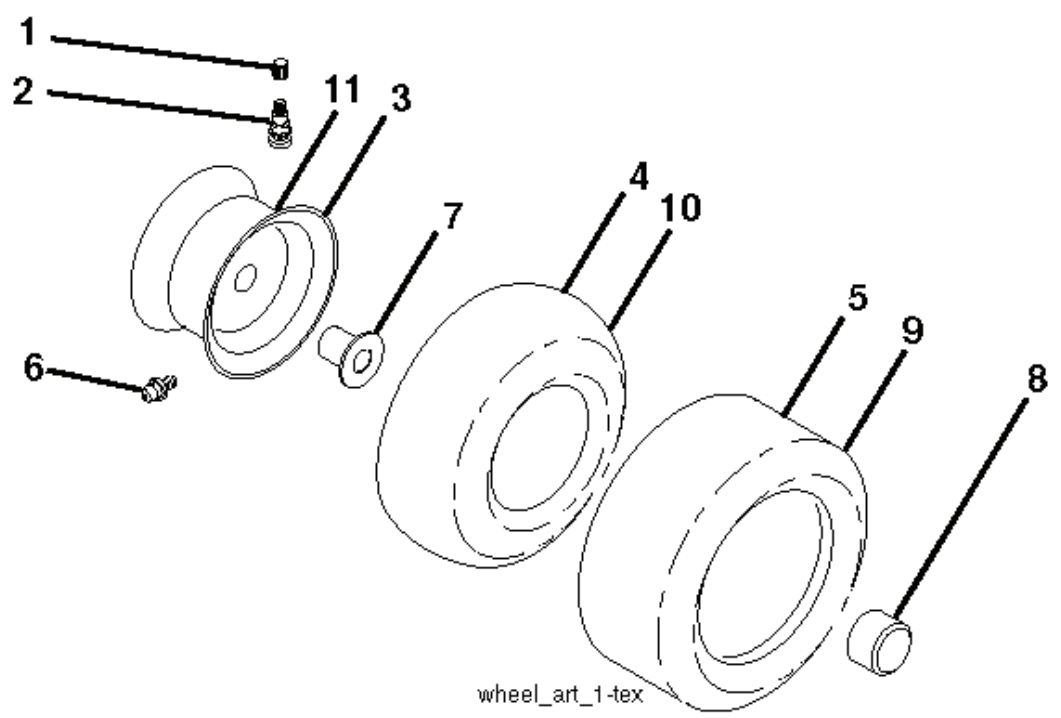

●
NON-REMOVABLE
CONNECTIONS

○
REMOVABLE
CONNECTIONS

seat-tex_6.5SL_3

REF.	PART NO.	DESCRIPTION	REMARK	QTY.	KIT
1	532424068	SEAT		1	
2	532180166	BRACKET		1	
3	532140675	STRAP		1	
6	873800600	NUT		1	
7	532124181	SPRING		1	
8	532171877	BOLT		1	
10	532196977	PLATE		1	
21	532171852	BOLT		1	
37	873800500	LOCK NUT		1	
40	532197661	HANDLE		1	
41	532198200	SPRING		1	
43	874760612	BOLT		1	
44	819133812	WASHER		1	

REF.	PART NO.	DESCRIPTION	REMARK	QTY.	KIT
1	532439740	STEERING WHEEL		1	
2	532195968	SHAFT		1	
4	532403087	SPINDLE	LH	1	
5	532403088	SPINDLE	RH	1	
6	532124931	WASHER		1	
7	532121748	WASHER		1	
8	812000029	RETAINER RING		1	
9	532121232	HUB CAP		1	
13	532121749	WASHER		1	
14	810040600	WASHER		1	
15	873540600	NUT		1	
16	532408219	SHAFT		1	
19	532194729	PLATE		1	
21	532186737	ADAPTER		1	
22	532420537	SUPPORT		1	
26	532439743	HUB CAP		1	
28	817000612	SCREW		1	
35	532194732	PLATE		1	
45	819183812	WASHER		1	
51	873940800	NUT		1	
53	532188967	WASHER		1	
57	532197246	BRACKET		1	
58	532194747	BOLT		1	
59	532194748	WASHER		1	
60	873971000	NUT		1	
61	532194740	LINK		1	
62	532194741	LINK		1	
63	817000512	SCREW		1	
64	532199849	SPRING RETAINER		1	
66	871020748	BOLT		1	
67	532194737	BUSHING		1	
68	873900700	NUT		1	
69	532199162	WASHER		1	
70	532196197	BRACKET		1	

**TRACTOR - - MODEL NUMBER YTH2348 (289560)
TUFFTORQ TRANSAXLE MODEL NUMBER K46BT**

**MODEL K46BT
7A646084180**

ACTUAL PARTS
MAY NOT APPEAR
AS SHOWN

KEY PART

KEY PART

REF.	PART NO.	DESCRIPTION	REMARK	QTY.	KIT
95	532414850	DECAL		1	

REF.	PART NO.	DESCRIPTION	REMARK	QTY.	KIT
1	532059192	CAP VALVE		1	
2	532065139	NIPPLE		1	
3	532138336	RIM	Front	1	
4	532059904	HOSE	Front (Service Item Only)	1	
5	532106222	TIRE	Front	1	
6	532124957	FITTING	Front Wheel Only	1	
7	532124959	BEARING	Front Wheel Only	1	
8	532175039	HUB CAP	Front Wheel Only	1	
9	532138468	TIRE	Rear	1	
10	532124926	HOSE	Rear (Service Item Only)	1	
11	532138337	RIM SPROCKET	Rear	1	
--	532144334	SEALING FOAM		1	
	PART NO.		REMARK		KIT