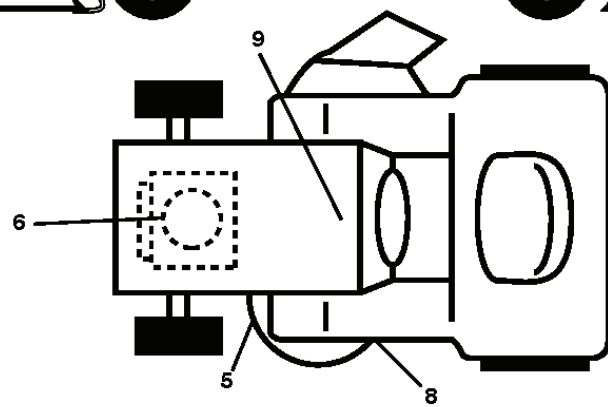

REF.	PART NO.	DESCRIPTION	REMARK	QTY.	KIT
3	532444481	LOGOTYPE		1	
5	532437471	DASH		1	
14	532441177	HOOD		1	
15	532439733	LENS	LH	1	
18	532440653	GRILLE		1	
25	532439732	LENS	RH	1	
34	532196125	PLATE		1	
36	817060512	SCREW		1	
37	532441178	FENDER		1	
52	873680500	NUT		1	
68	817490508	SCREW		1	
130	532416358	SCREW		1	
137	532407590	DAMPING PIECE		1	
150	532439774	AIR DUCT		1	
151	532436670	BRACKET		1	
152	532199535	SHIELD		1	
161	532439781	FUEL		1	
162	532142432	SCREW		1	
165	532196826	BRACKET		1	
175	532196304	SUPPORT		1	
176	532400776	SCREW		1	
177	532195227	BUSHING		1	
180	532195457	CHASSIS		1	
182	532406859	DASH		1	
183	874520520	BOLT		1	
189	817000512	SCREW		1	
191	532437455	INSERT		1	
194	873900500	NUT		1	
195	532404137	TROU*RPL.PAR 532401556428		1	
199	532413485	PLATE		1	
202	532439728	COVER	RH	1	
203	532439727	COVER	LH	1	
204	532435714	COVER		1	
205	532439730	SKIRT	RH	1	
206	532439729	SKIRT	LH	1	
207	532439734	CUP	RH	1	
208	532439735	CUP	LH	1	
213	874760512	BOLT		1	
214	532199145	CLIP		1	
217	532409167	ROD		1	
218	532196395	PLATE		1	
228	532195161	STUD		1	
233	532196539	BOLT		1	
235	532406129	SPACER		1	
236	873930500	NUT		1	
282	532414110	CLIP		1	
283	532439861	CONSOLE		1	
284	532439823	CONSOLE		1	
285	532416315	CONSOLE	RH	1	
286	532416317	CONSOLE	LH	1	
287	817600406	SCREW		1	
297	532437456	INSERT		1