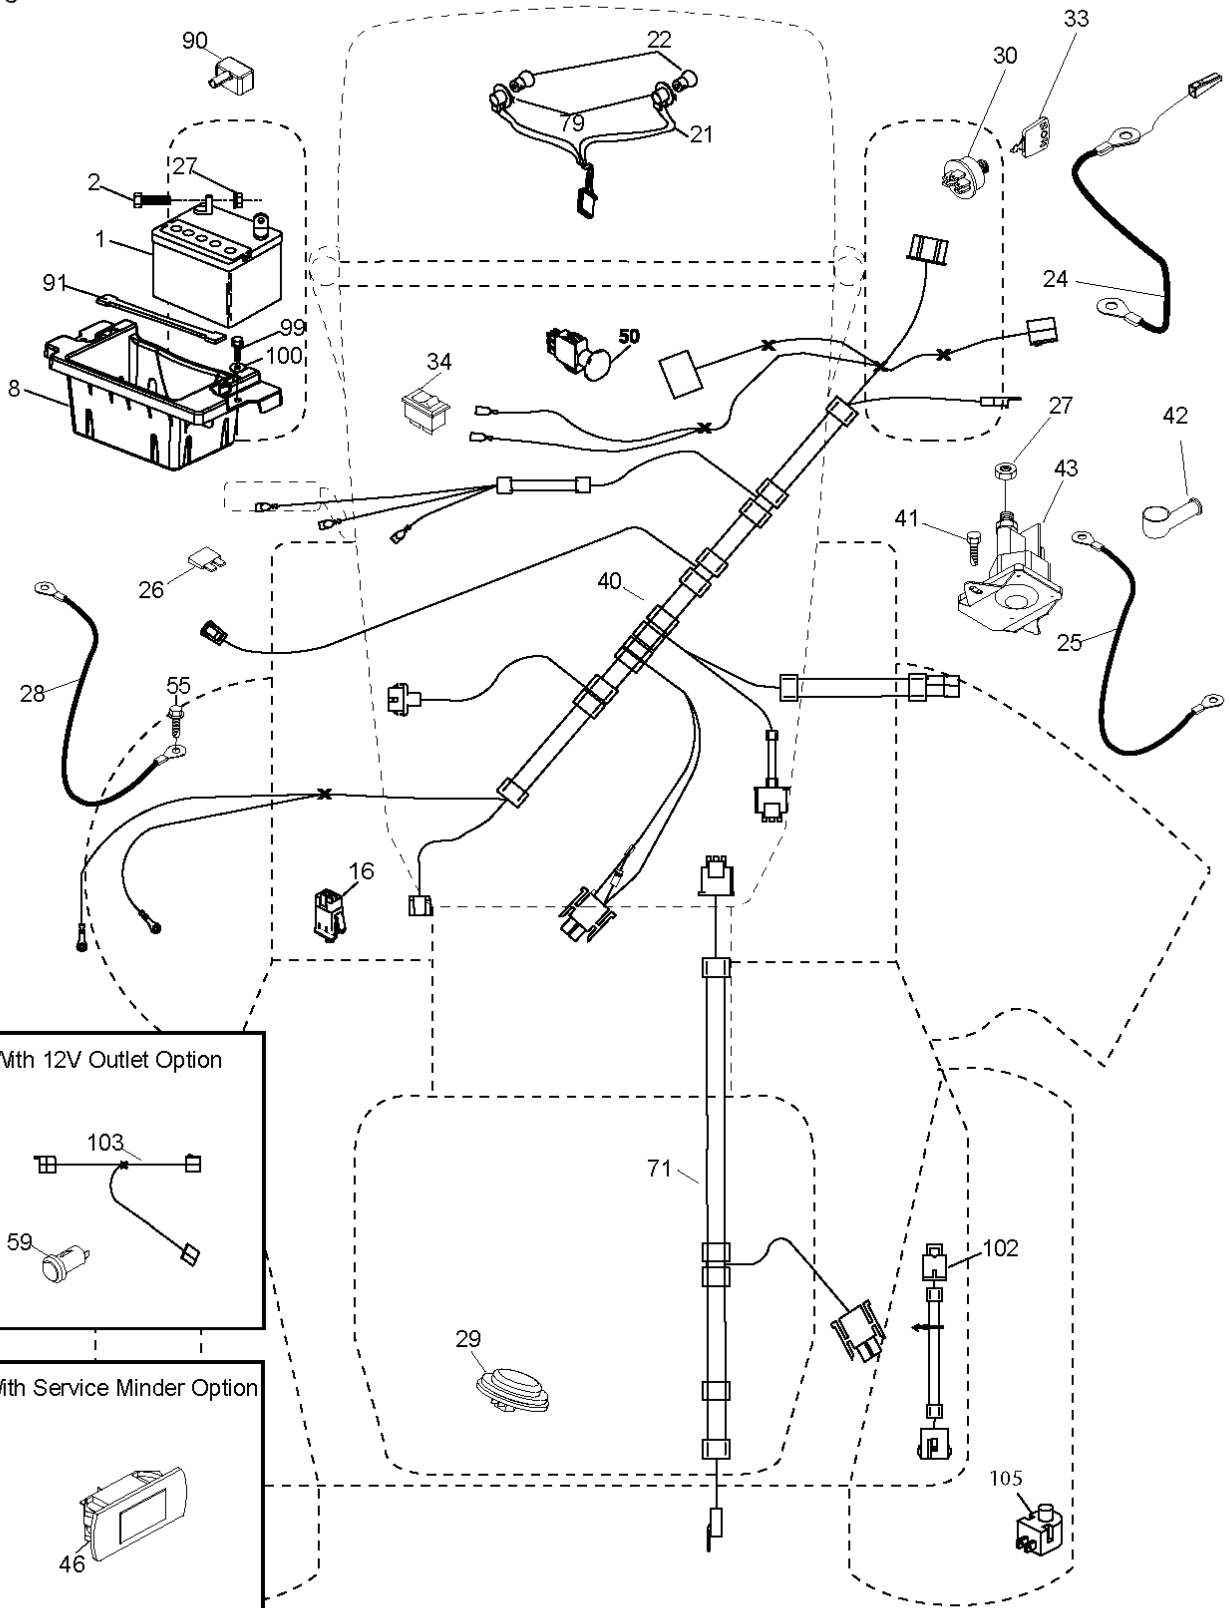

REF.	PART NO.	DESCRIPTION	REMARK	QTY.	KIT
1	000000000	W/O DESCRIPTION	Transaxle. TUFFTORQ K46BT(426120)	1	
2	532123583	KEY		1	
15	819131316	WASHER		1	
17	532413678	SRPING.BRAKE.K46.GREEN*SUBS/2*		1	
26	532199679	SPRING		1	
29	532403806	ROD		1	
33	812000001	RETAINER RING		1	
35	583864501	ROD		1	
42	532124872	PEDAL RUBBER		1	
49	872110614	BOLT		1	
50	532194327	PULLEY		1	
51	873900600	NUT		1	
52	532194326	PULLEY		1	
56	532130969	BELT		1	
64	532197865	SHAFT		1	
73	874490540	BOLT		1	
80	532410024	STRAP TORQUE		1	
92	874760520	BOLT		1	
99	532415742	ROD		1	
116	873900500	NUT		1	
125	817000512	SCREW		1	
143	817490508	SCREW		1	
153	532124788	RETAINER RING		1	
159	876020412	SPLIT PIN		1	
160	532169484	PIN		1	
161	532105709	SPRING		1	
163	532448275	CONTROL		1	
166	532429164	NUT		1	
167	532405257	LATCH		1	
170	532194322	KEEPER		1	
171	872110616	BOLT		1	
183	532137057	SPACER		1	
184	532403118	CONTROL		1	
185	872110622	BOLT		1	
186	532194321	SPACER		1	
187	819133210	WASHER		1	
188	532194323	LINK		1	
189	532194317	PLATE		1	
190	532194318	BELT GUIDE		1	
196	817000616	SCREW		1	
197	532195804	BRACKET		1	
205	532121748	WASHER		1	
206	532197867	BRACKET		1	
207	532197868	LATCH		1	
208	532197869	SUPPORT		1	
209	532199592	ROD		1	
210	532400980	PEDAL ARM		1	
211	532120183	BEARING		1	
213	532403119	CONTROL		1	
214	532421263	PAD		1	
215	532401723	PEDAL		1	
216	532196131	BRACKET		1	
221	532403187	SPRING		1	
222	879212010	WASHER		1	
225	532403319	BELT GUIDE		1	
226	532401564	BRACKET		1	
227	817490512	SCREW		1	
230	532188967	WASHER		1	

T11S