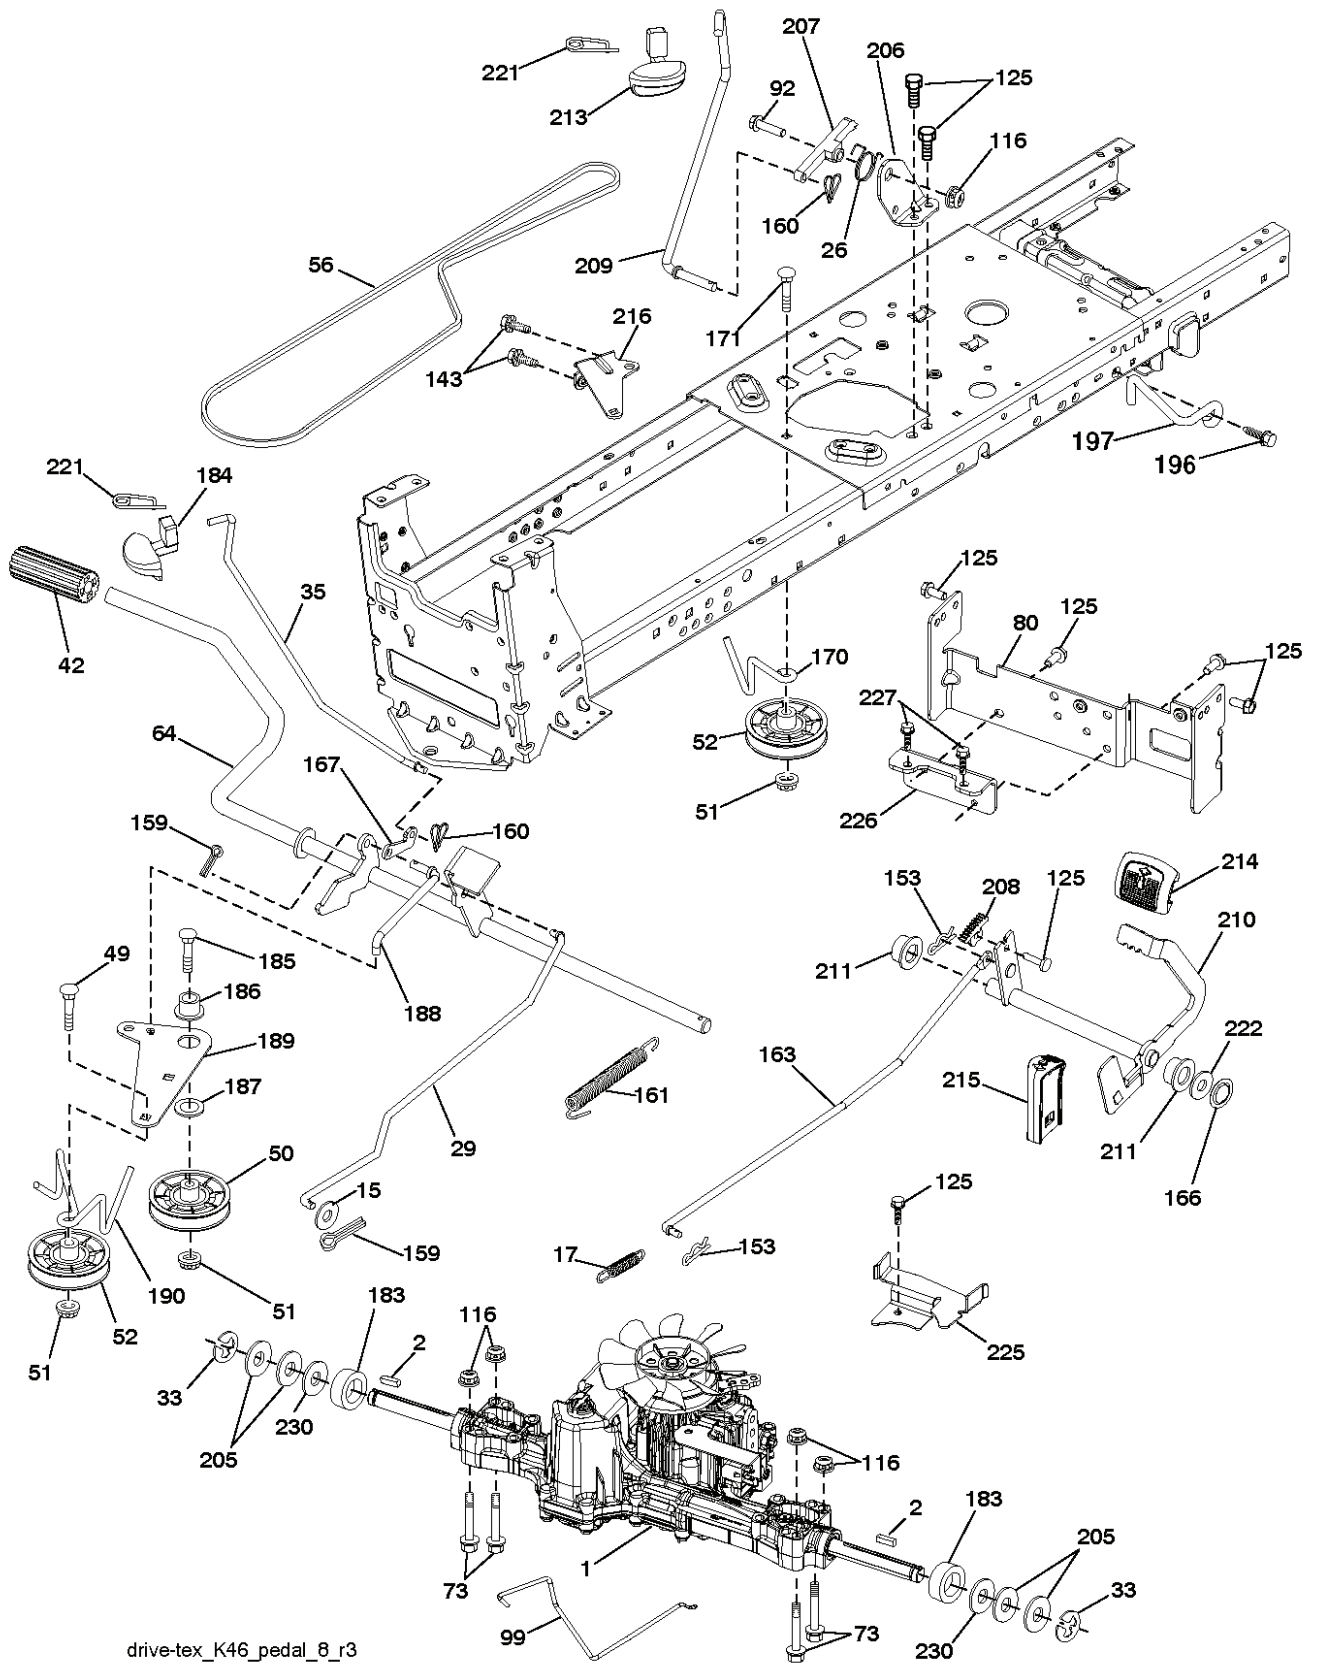

REF.	PART NO.	DESCRIPTION	REMARK	QTY.	KIT
1	532439740	STEERING WHEEL		1	
2	532195968	SHAFT	FRONT	1	
4	532403087	SPINDLE	LH	1	
5	532403088	SPINDLE	RH	1	
6	532124931	WASHER		1	
7	532121748	WASHER		1	
8	812000029	RETAINER RING		1	
9	532121232	HUB CAP		1	
13	532121749	WASHER		1	
14	810040600	WASHER		1	
15	873540600	NUT		1	
16	532408219	SHAFT		1	
19	532194729	PLATE		1	
21	532186737	ADAPTER		1	
22	532420537	SUPPORT		1	
26	532439743	HUB CAP		1	
28	817000612	SCREW		1	
35	532194732	PLATE		1	
45	819183812	WASHER		1	
51	873940800	NUT		1	
53	532188967	WASHER		1	
57	532197246	BRACKET		1	
58	532194747	BOLT		1	
59	532194748	WASHER		1	
60	873971000	NUT		1	
61	532194740	LINK		1	
62	532194741	LINK		1	
63	817000512	SCREW		1	
64	532199849	SPRING RETAINER		1	
66	871020748	BOLT		1	
67	532194737	BUSHING		1	
68	873900700	NUT		1	
69	532199162	WASHER		1	
70	532196197	BRACKET	FRONT	1	

---

REF.	PART NO.	DESCRIPTION	REMARK	QTY.	KIT
1	532059192	CAP VALVE		1	
2	532065139	NIPPLE		1	
3	532138336	RIM	Front	1	
4	532059904	HOSE	Front (Service Item Only)	1	
5	532106222	TIRE	Front	1	
6	532124957	FITTING	Front Wheel Only	1	
7	532124959	BEARING	Front Wheel Only	1	
8	532175039	HUB CAP	Front Wheel Only	1	
9	532138468	TIRE	Rear	1	
10	532124926	HOSE	Rear (Service Item Only)	1	
11	532138337	RIM SPROCKET	Rear	1	
..	532144334	SEALING FOAM	10 oz. Tube	1	

---

REF.	PART NO.	DESCRIPTION	REMARK	QTY.	KIT
1	532419138	DECAL		1	
4	532191554	DECAL		1	
5	532178455	DECAL		1	
6	532429557	DECAL		1	
8	532198785	LABEL		1	
9	532145005	DECAL		1	
14	532439583	DECAL		1	
15	532423829	DECAL		1	
16	581627301	DECAL		1	
17	532438482	DECAL		1	
..	532166960	DECAL		1	
..	532439681	PLATE	LH	1	
..	532439682	PAD	RH	1	