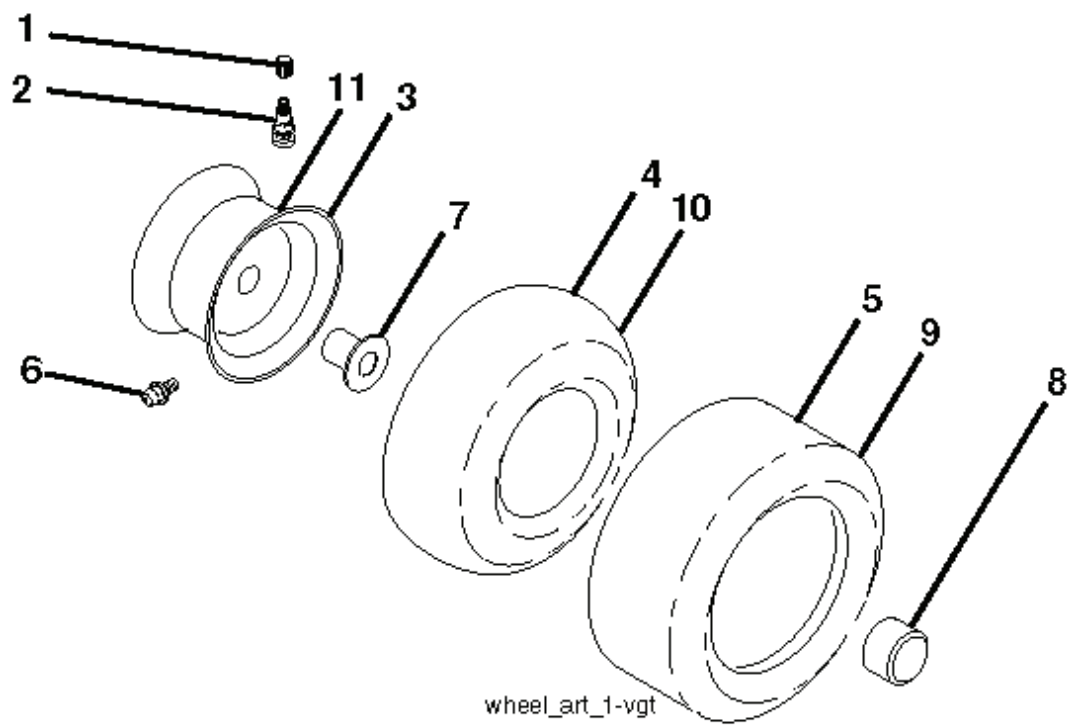

# **SPARE PARTS LIST**

REF.	PART NO.	DESCRIPTION	REMARK	QTY.	KIT
1	000000000	W/O DESCRIPTION	ENGINE BRIGGS MODEL NO. 445577-2187-G1 (438201)	1	
2	532149723	MUFFLER		1	
9	532194320	BELT GUIDE		1	
11	532400008	CLUTCH		1	
12	532405097	PULLEY		1	
15	532438080	FUEL TANK		1	
18	532439208	HUB CAP		1	
20	532423502	CONTROL		1	
21	532416358	SCREW		1	
28	532401135	LINE.FUEL.64"REAR.EMIS		1	
29	532137180	SPARK ARRESTER KIT		1	
37	532123487	HOSE CLAMP		1	
41	532126197	WASHER		1	
42	810040700	WASHER		1	
45	873510400	NUT		1	
62	532434017	SHIELD		1	
69	532165391	GASKET		1	
70	581881101	TUBE	LH	1	
71	581881001	TUBE	RH	1	
79	532183906	SCREW		1	
81	532148456	TUBE		1	
82	532428287	PLUG		1	
84	817060620	SCREW		1	
85	532173937	BOLT		1	
87	532171877	BOLT		1	
90	817000616	SCREW		1	
91	532187495	BUSHING		1	

---

REF.	PART NO.	DESCRIPTION	REMARK	QTY.	KIT
1	532059192	CAP VALVE		1	
2	532065139	NIPPLE		1	
3	532138336	RIM	Front	1	
4	532059904	HOSE	Front (Service Item Only)	1	
5	532106222	TIRE	Front	1	
6	532124957	FITTING	Front Wheel Only	1	
7	532124959	BEARING	Front Wheel Only	1	
8	532175039	HUB CAP	Front Wheel Only	1	
9	532138468	TIRE	Rear	1	
10	532124926	HOSE	Rear (Service Item Only)	1	
11	532138337	RIM SPROCKET	Rear	1	
..	532144334	SEALING FOAM	10 oz. Tube	1	