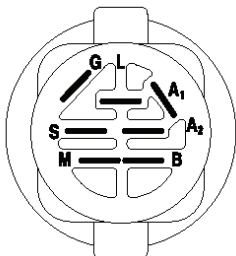

POSITION	CIRCUIT	"MAKE"
OFF	M+G+A1	
RUN/OVERRIDE	B+A1	
RUN	B+A1	L+A2
START	B+S+A1	

WIRING INSULATED CLIPS
NOTE: IF WIRING INSULATED CLIPS WERE REMOVED FOR SERVICING OF UNIT, THEY SHOULD BE RE-INSTALLED TO PROPERLY SECURE YOUR WIRING.