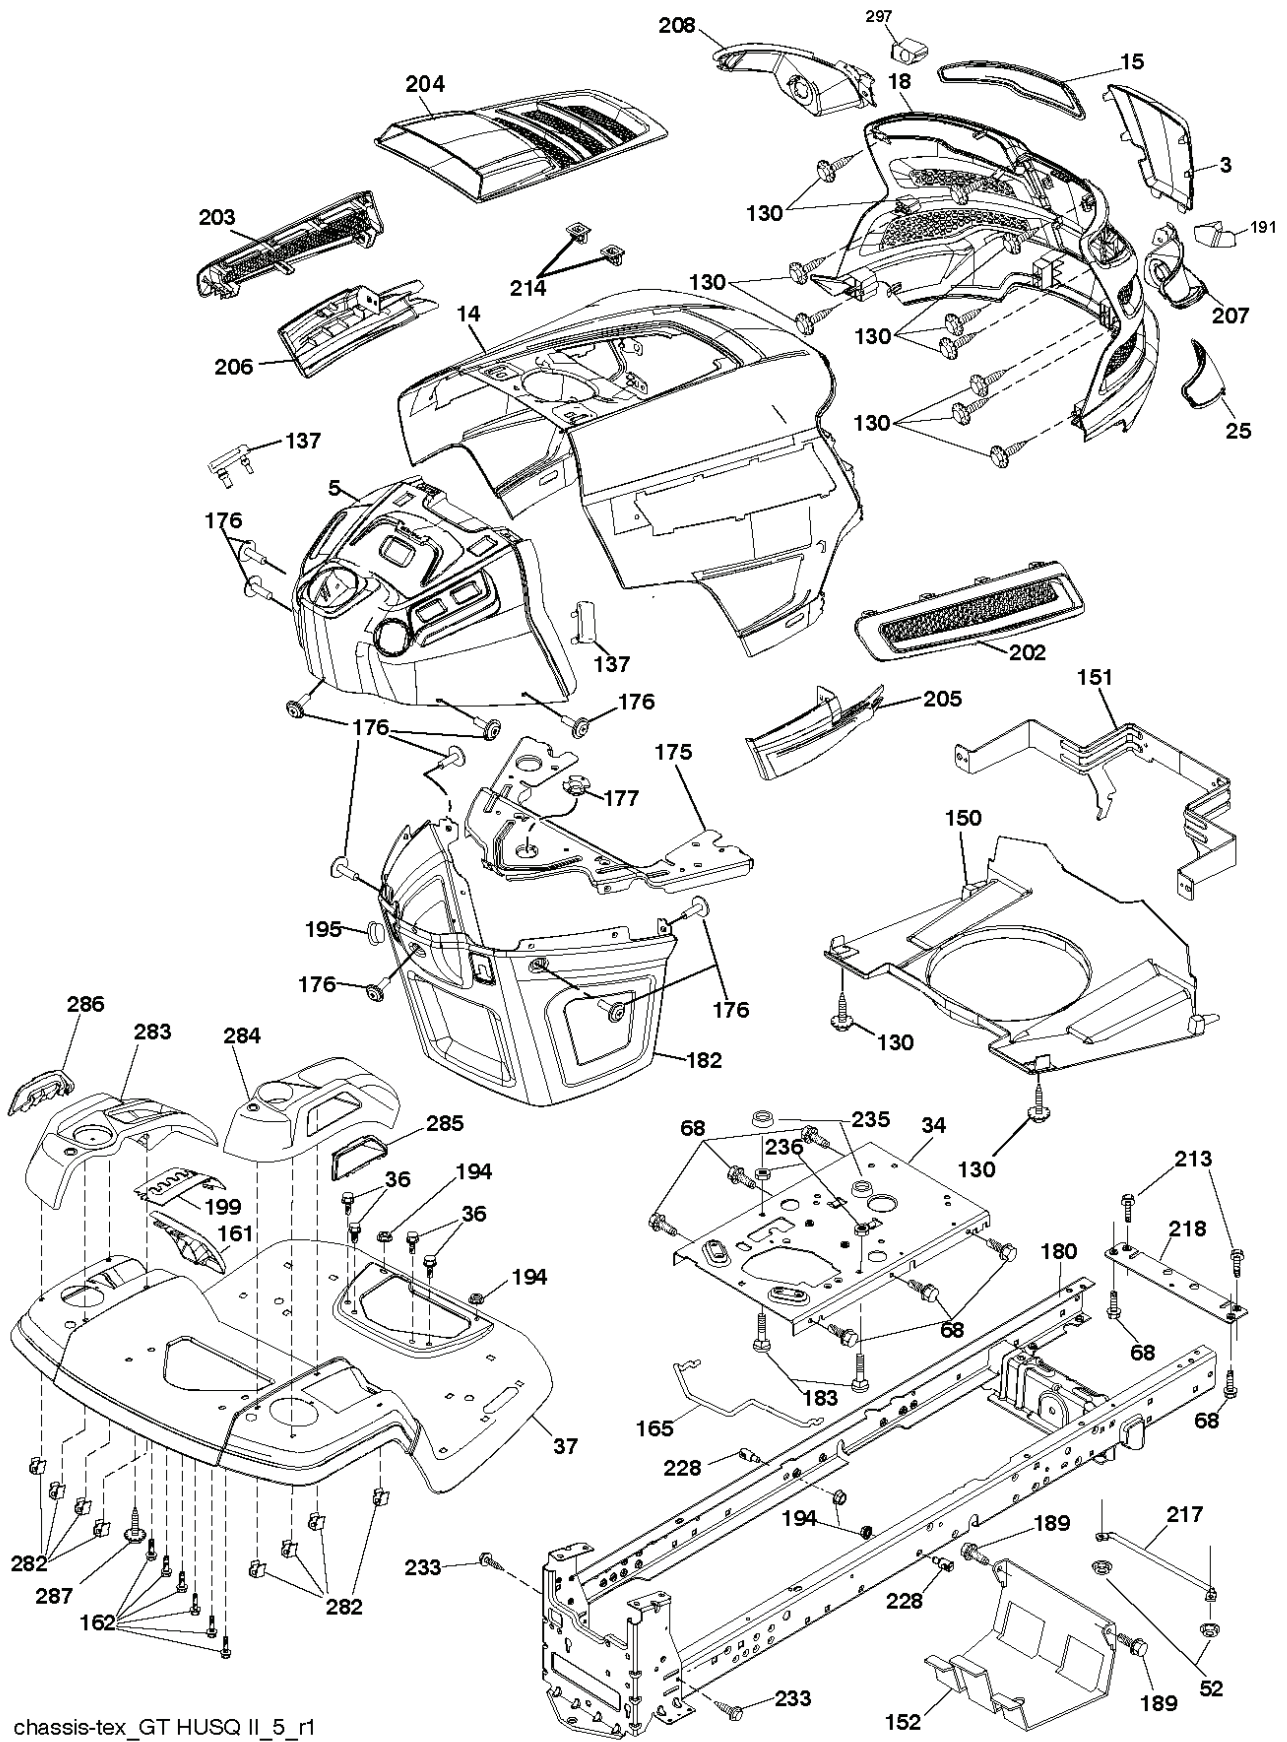

# **SPARE PARTS LIST**

REF.	PART NO.	DESCRIPTION	REMARK	QTY.	KIT
1	000000000	W/O DESCRIPTION	ENGINE BRIGGS MODEL NO. 445577-2187-G1 (438201)	1	
2	532149723	MUFFLER		1	
9	532194320	BELT GUIDE		1	
11	532400008	CLUTCH		1	
12	532405097	PULLEY		1	
15	532438080	FUEL TANK		1	
18	532439208	HUB CAP		1	
20	532423502	CONTROL		1	
21	532416358	SCREW		1	
28	532401135	LINE.FUEL.64"REAR.EMIS		1	
29	532137180	SPARK ARRESTER KIT		1	
37	532123487	HOSE CLAMP		1	
41	532126197	WASHER		1	
42	810040700	WASHER		1	
45	873510400	NUT		1	
62	532434017	SHIELD		1	
69	532165391	GASKET		1	
70	581881101	TUBE	LH	1	
71	581881001	TUBE	RH	1	
79	532183906	SCREW		1	
81	532148456	TUBE		1	
82	532428287	PLUG		1	
84	817060620	SCREW		1	
85	532173937	BOLT		1	
87	532171877	BOLT		1	
90	817000616	SCREW		1	
91	532187495	BUSHING		1	

---

REF.	PART NO.	DESCRIPTION	REMARK	QTY.	KIT
1	532059192	CAP VALVE		1	
2	532065139	NIPPLE		1	
3	532138336	RIM	Front	1	
4	532059904	HOSE	Front (Service Item Only)	1	
5	532106222	TIRE	Front	1	
6	532124957	FITTING	Front Wheel Only	1	
7	532124959	BEARING	Front Wheel Only	1	
8	532175039	HUB CAP	Front Wheel Only	1	
9	532138468	TIRE	Rear	1	
10	532124926	HOSE	Rear (Service Item Only)	1	
11	532138337	RIM SPROCKET	Rear	1	
..	532144334	SEALING FOAM	10 oz. Tube	1	