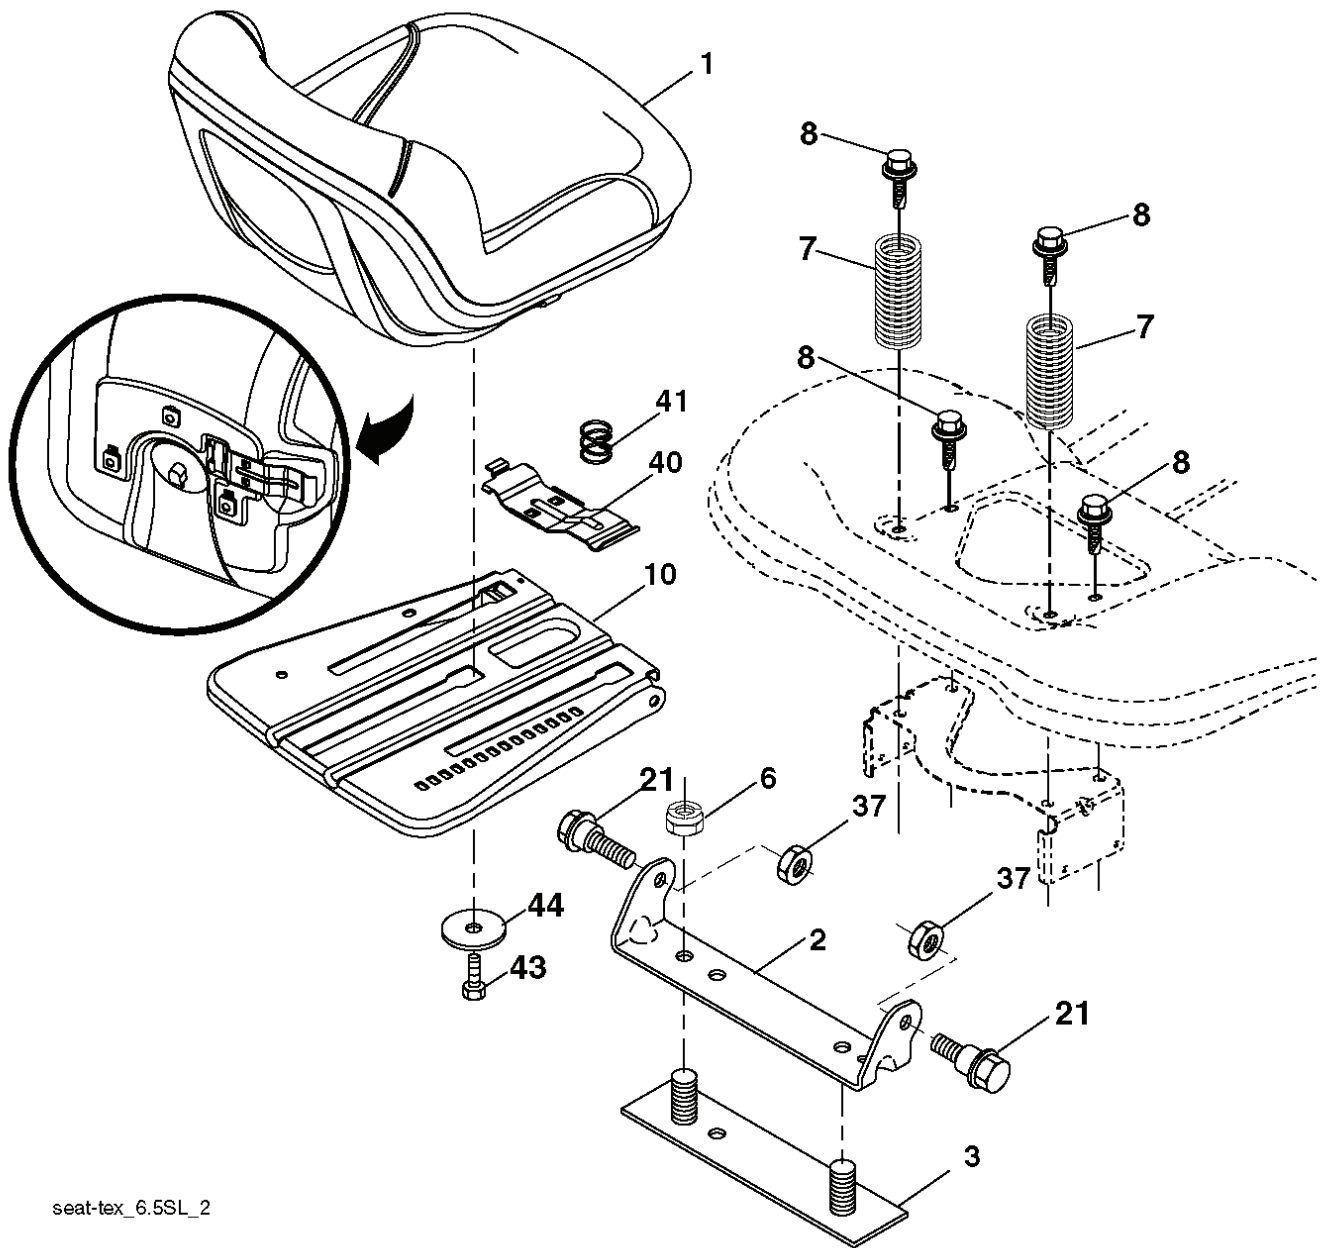

---

REF.	PART NO.	DESCRIPTION	REMARK	QTY.	KIT
2	532422027	SHAFT		1	
3	532195231	LEVER		1	
7	532411555	GRIP		1	
10	532196314	SPRING		1	
87	532194209	SPRING		1	
88	532410710	SPRING		1	
89	819191912	WASHER		1	
90	532194208	PIN		1	
91	532195181	LINK		1	
97	817000612	SCREW		1	
98	532195264	LINK		1	

PTO SWITCH (MATING SIDE)

POSITION	CIRCUIT	"MAKE"
OFF	M+G+A1	
RUN/OVERRIDE	B+A1	
RUN	B+A1	L+A2
START	B+S+A1	

CHASSIS HARNESS CONNECTOR (MATING SIDE)

DASH HARNESS CONNECTOR

WIRING INSULATED CLIPS  
 NOTE: IF WIRING INSULATED CLIPS WERE REMOVED FOR SERVICING OF UNIT, THEY SHOULD BE RE-INSTALLED TO PROPERLY SECURE YOUR WIRING.

seat-tex\_6.5SL\_2

REF.	PART NO.	DESCRIPTION	REMARK	QTY.	KIT
1	532424068	SEAT		1	
2	532180166	BRACKET		1	
3	532140675	STRAP		1	
6	873800600	NUT		1	
7	532124181	SPRING		1	
8	532171877	BOLT		1	
10	532196977	PLATE		1	
21	532171852	BOLT		1	
37	873800500	LOCK NUT		1	
40	532197661	HANDLE		1	
41	532198200	SPRING		1	
43	874760612	BOLT		1	
44	819133812	WASHER		1	
	PART NO.		REMARK		KIT