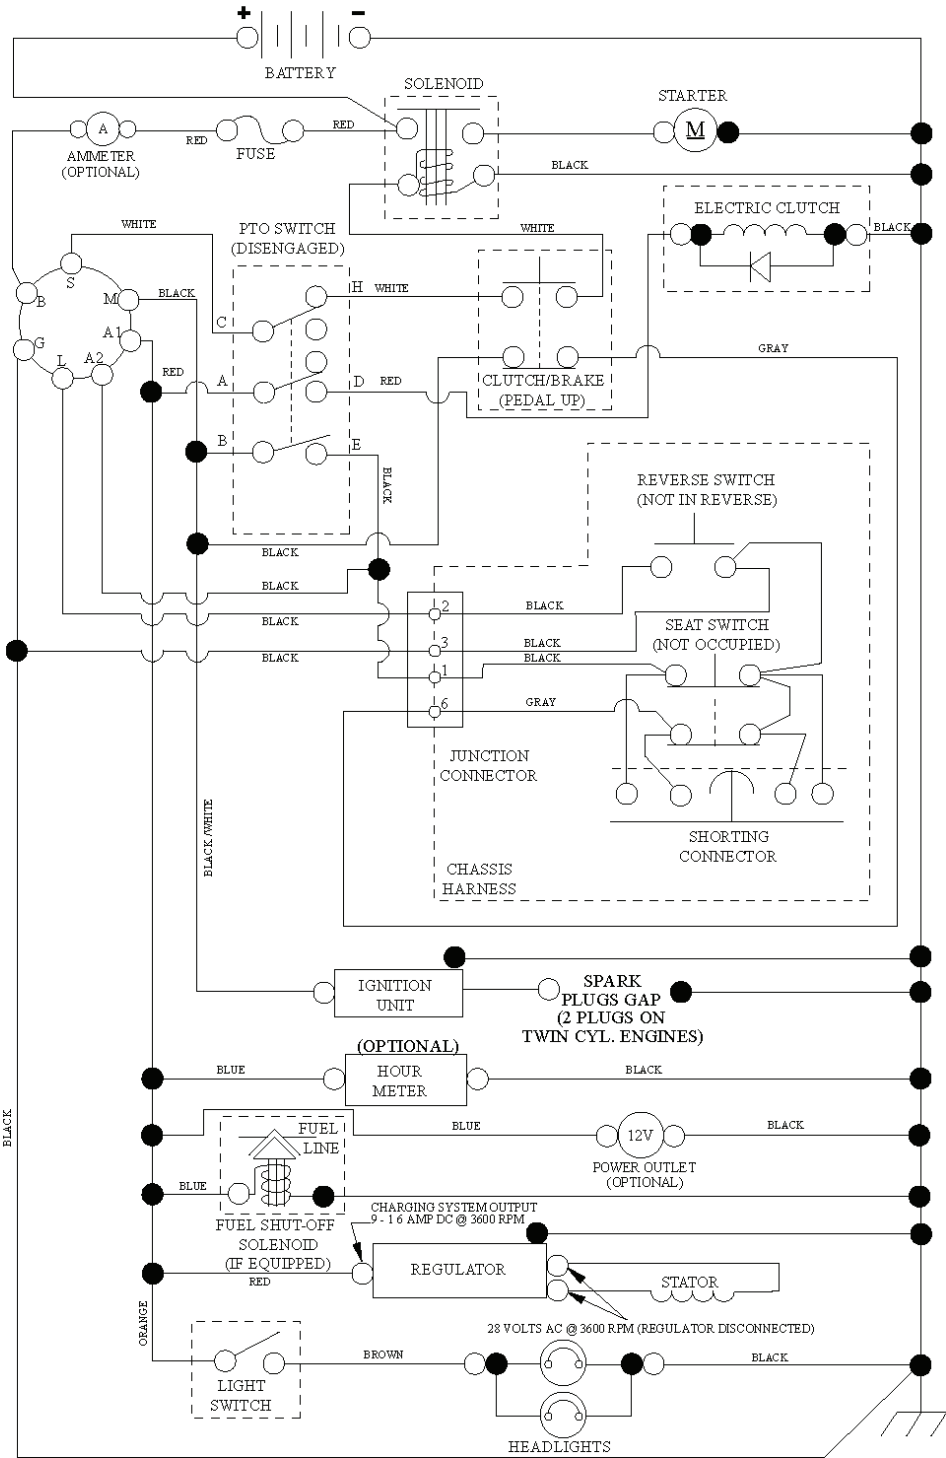

POSITION	CIRCUIT	"MAKE"
OFF	M+G+A1	
RUN/OVERRIDE	B+A1	
RUN	B+A1	L+A2
START	B+S+A1	

WIRING INSULATED CLIPS
NOTE: IF WIRING INSULATED CLIPS WERE REMOVED FOR SERVICING OF UNIT, THEY SHOULD BE RE-INSTALLED TO PROPERLY SECURE YOUR WIRING.