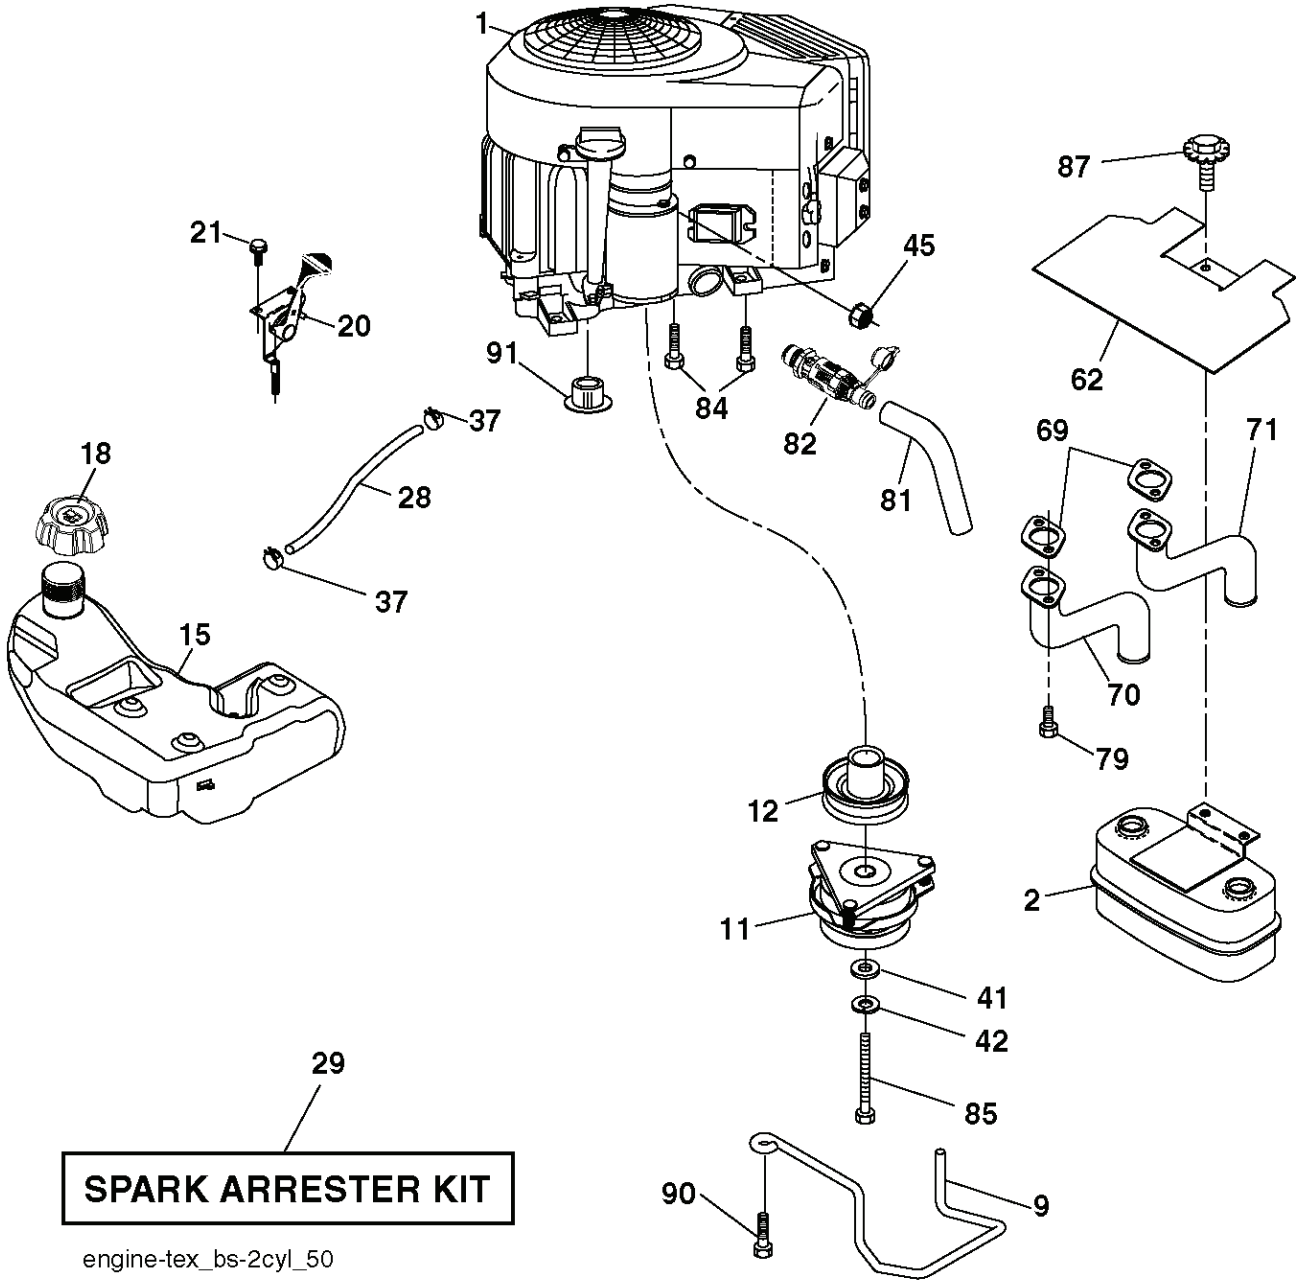

# **SPARE PARTS LIST**

REF.	PART NO.	DESCRIPTION	REMARK	QTY.	KIT
1	000000000	W/O DESCRIPTION	ENGINE BRIGGS MODEL NO. 445577-2187-G1 (438201)	1	
2	532149723	MUFFLER		1	
9	532194320	BELT GUIDE		1	
11	532400008	CLUTCH		1	
12	532405097	PULLEY		1	
15	532438080	FUEL TANK		1	
18	532439208	HUB CAP		1	
20	532423502	CONTROL		1	
21	532416358	SCREW		1	
28	532401135	LINE.FUEL.64"REAR.EMIS		1	
29	532137180	SPARK ARRESTER KIT		1	
37	532123487	HOSE CLAMP		1	
41	532126197	WASHER		1	
42	810040700	WASHER		1	
45	873510400	NUT		1	
62	532434017	SHIELD		1	
69	532165391	GASKET		1	
70	581881101	TUBE	LH	1	
71	581881001	TUBE	RH	1	
79	532183906	SCREW		1	
81	532148456	TUBE		1	
82	532428287	PLUG		1	
84	817060620	SCREW		1	
85	532173937	BOLT		1	
87	532171877	BOLT		1	
90	817000616	SCREW		1	
91	532187495	BUSHING		1	

---

REF.	PART NO.	DESCRIPTION	REMARK	QTY.	KIT
1	532059192	CAP VALVE		1	
2	532065139	NIPPLE		1	
3	532138336	RIM	Front	1	
4	532059904	HOSE	Front (Service Item Only)	1	
5	532106222	TIRE	Front	1	
6	532124957	FITTING	Front Wheel Only	1	
7	532124959	BEARING	Front Wheel Only	1	
8	532175039	HUB CAP	Front Wheel Only	1	
9	532138468	TIRE	Rear	1	
10	532124926	HOSE	Rear (Service Item Only)	1	
11	532138337	RIM SPROCKET	Rear	1	
..	532144334	SEALING FOAM	10 oz. Tube	1	