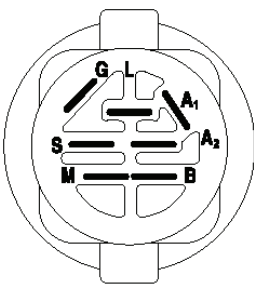

IGNITION SWITCH

POSITION	CIRCUIT	"MAKE"
OFF	M+G+A1	
RUN/OVERRIDE	B+A1	
RUN	B+A1	L+A2
START	B + S + A1	

WIRING INSULATED CLIPS
NOTE: IF WIRING INSULATED
CLIPS WERE REMOVED FOR
SERVICING OF UNIT, THEY
SHOULD BE RE-INSTALLED TO
PROPERLY SECURE YOUR
WIRING.