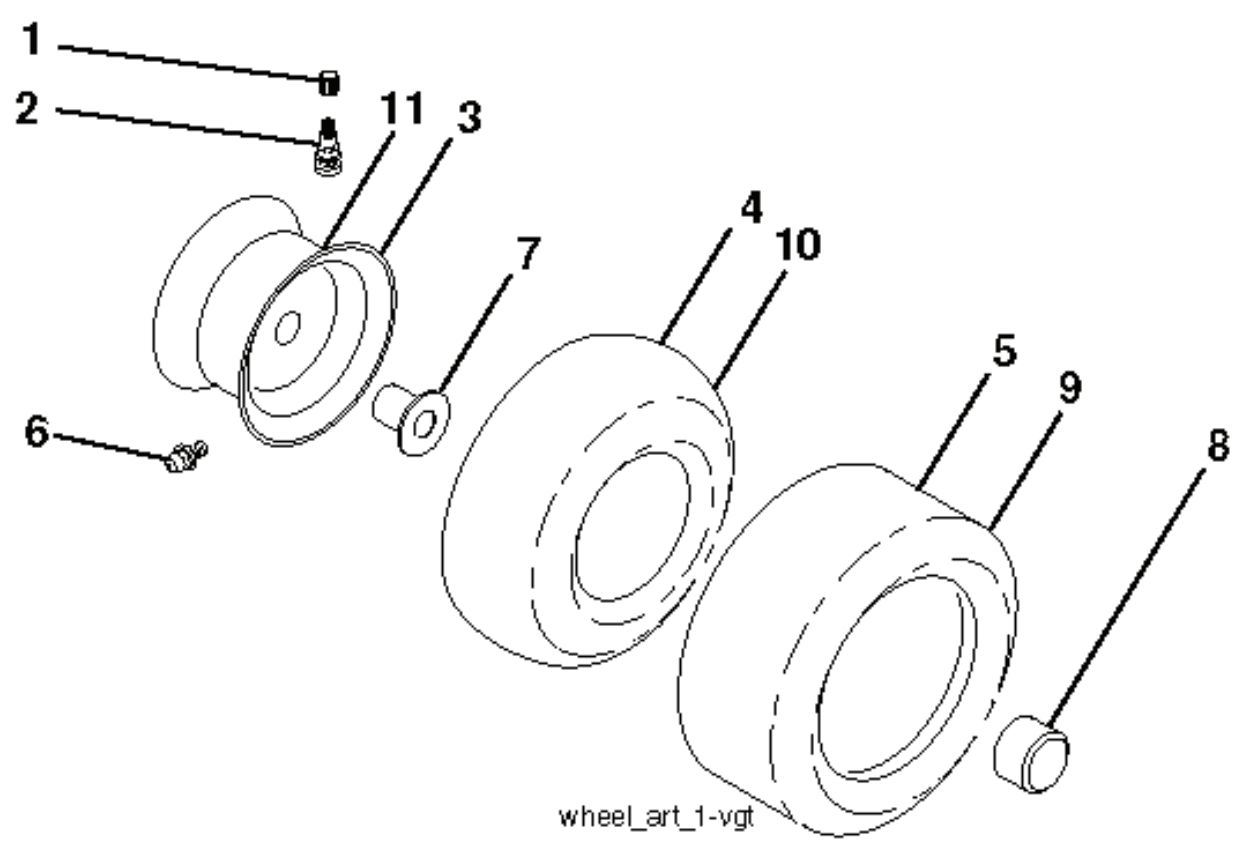

PTO SWITCH
(MATING SIDE)

IGNITION SWITCH

POSITION	CIRCUIT	"MAKE"
OFF	M+G+A1	
RUN/OVERRIDE	B+A1	
RUN	B+A1	L+A2
START	B + S + A1	

CHASSIS HARNESS
CONNECTOR
(MATING SIDE)

DASH HARNESS
CONNECTOR

WIRING INSULATED CLIPS
NOTE: IF WIRING INSULATED
CLIPS WERE REMOVED FOR
SERVICING OF UNIT, THEY
SHOULD BE RE-INSTALLED TO
PROPERLY SECURE YOUR
WIRING.

NON-REMOVABLE
CONNECTIONS

REMOVABLE
CONNECTIONS

seat-tex_6.5SL_2

REF.	PART NO.	DESCRIPTION	REMARK	QTY.	KIT
1	532424068	SEAT		1	
2	532180166	BRACKET		1	
3	532140675	STRAP		1	
6	873800600	NUT		1	
7	532124181	SPRING		1	
8	532171877	BOLT		1	
10	532196977	PLATE		1	
21	532171852	BOLT		1	
37	873800500	LOCK NUT		1	
40	532197661	HANDLE		1	
41	532198200	SPRING		1	
43	874760612	BOLT		1	
44	819133812	WASHER		1	

wheel_art_1-vgt

REF.	PART NO.	DESCRIPTION	REMARK	QTY.	KIT
1	532059192	CAP VALVE		1	
2	532065139	NIPPLE		1	
3	532138336	RIM	Front	1	
4	532059904	HOSE	Front (Service Item Only)	1	
5	532106222	TIRE	Front	1	
6	532124957	FITTING	Front Wheel Only	1	
7	532124959	BEARING	Front Wheel Only	1	
8	532175039	HUB CAP	Front Wheel Only	1	
9	532138468	TIRE	Rear	1	
10	532124926	HOSE	Rear (Service Item Only)	1	
11	532138337	RIM SPROCKET	Rear	1	
..	532144334	SEALING FOAM	10 oz. Tube	1	