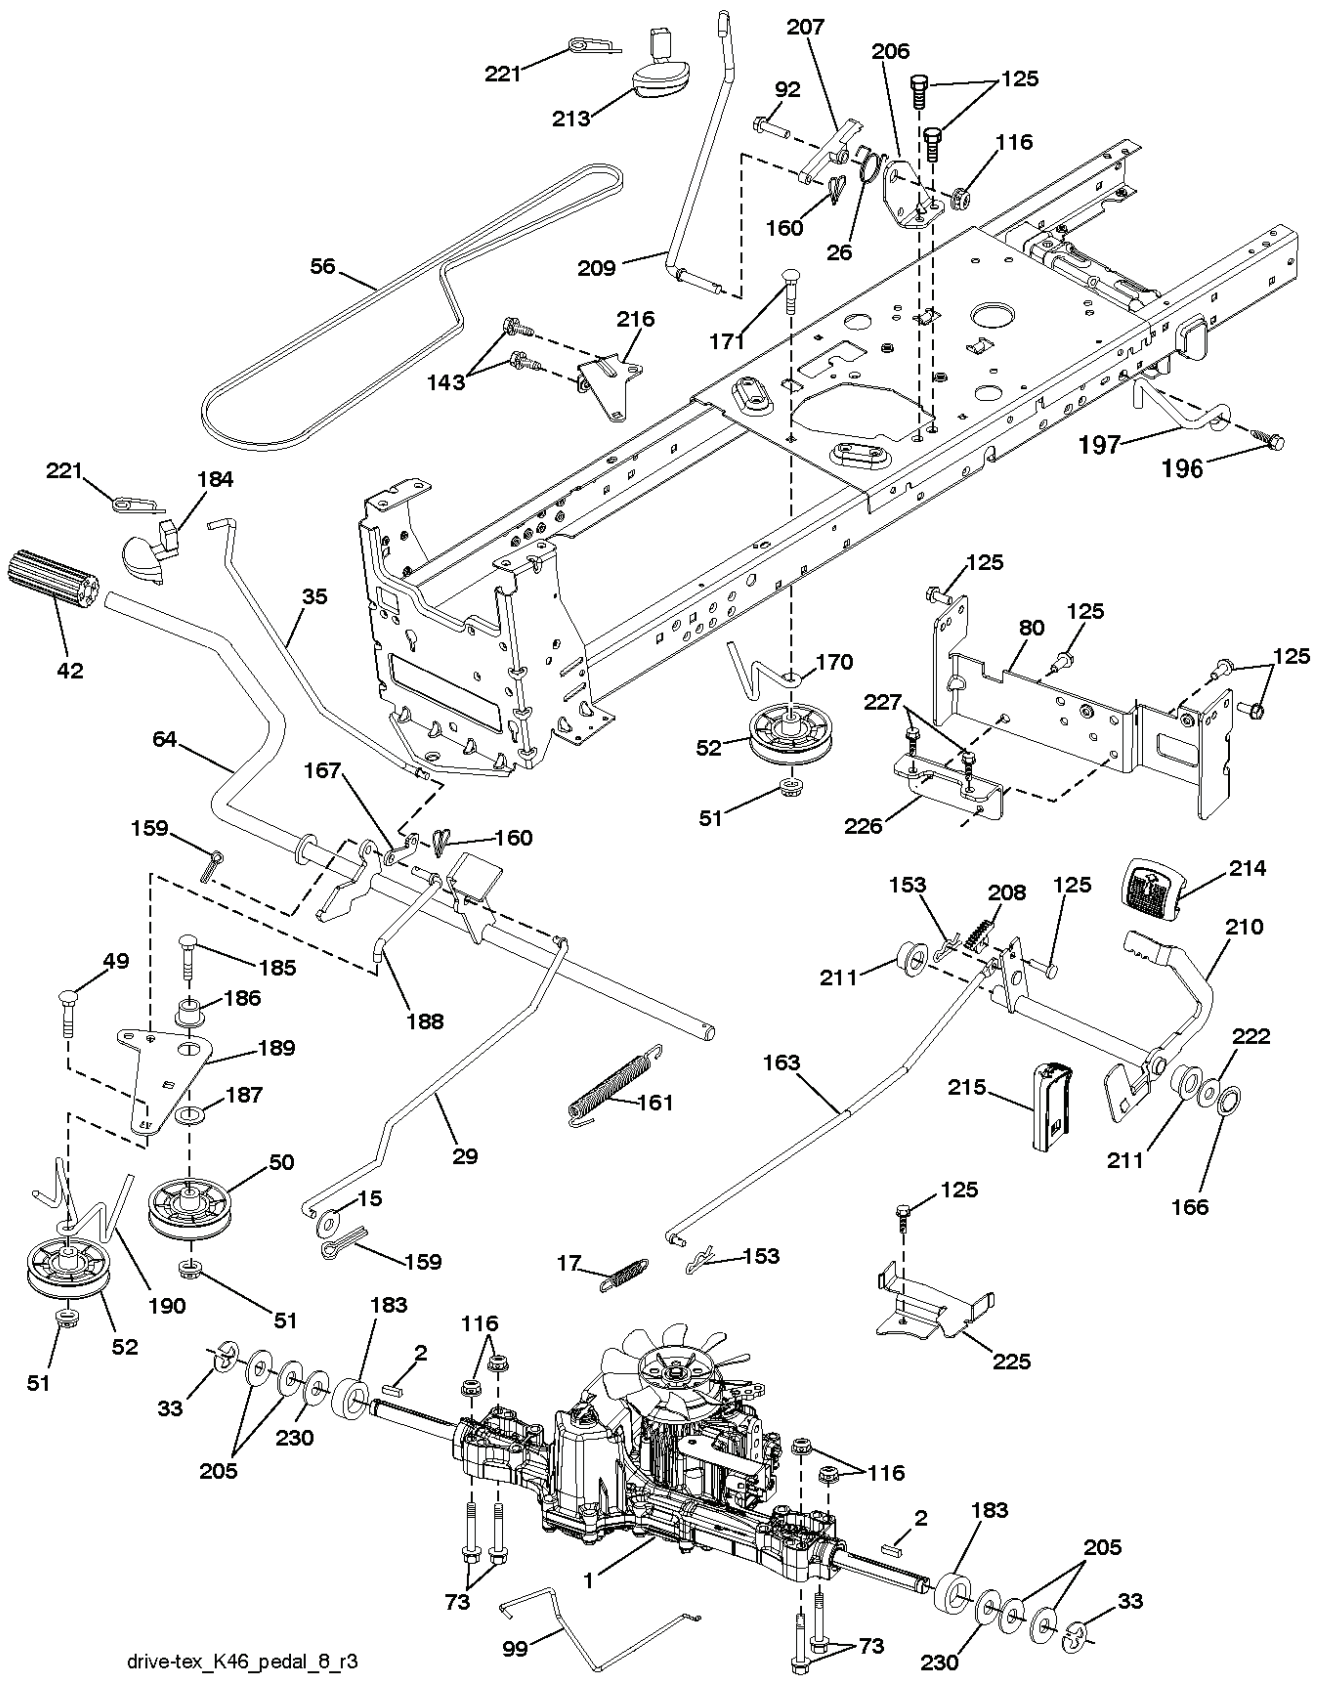

drive-tex_K46_pedal_8_r3

REF.	PART NO.	DESCRIPTION	REMARK	QTY.	KIT
1	000000000	W/O DESCRIPTION	Transaxle, Tufftorq K46BT (426120)	1	
2	532123583	KEY		1	
15	819131316	WASHER		1	
17	532413678	SRPING.BRAKE.K46.GREEN*SUBS/2*		1	
26	532199679	SPRING		1	
29	532403806	ROD		1	
33	812000001	RETAINER RING		1	
35	583864501	ROD		1	
42	532124872	PEDAL RUBBER		1	
49	872110614	BOLT		1	
50	532194327	PULLEY		1	
51	873900600	NUT		1	
52	532194326	PULLEY		1	
56	532130969	BELT		1	
64	532197865	SHAFT		1	
73	874490540	BOLT		1	
80	532410024	STRAP TORQUE		1	
92	874760520	BOLT		1	
99	532415742	ROD		1	
116	873900500	NUT		1	
125	817000512	SCREW		1	
143	817490508	SCREW		1	
153	532124788	RETAINER RING		1	
159	876020412	SPLIT PIN		1	
160	532169484	PIN		1	
161	532105709	SPRING		1	
163	532448275	CONTROL		1	
166	532429164	NUT		1	
167	532405257	LATCH		1	
170	532194322	KEEPER		1	
171	872110616	BOLT		1	
183	532137057	SPACER		1	
184	532403118	CONTROL		1	
185	872110622	BOLT		1	
186	532194321	SPACER		1	
187	819133210	WASHER		1	
188	532194323	LINK		1	
189	532194317	PLATE		1	
190	532194318	BELT GUIDE		1	
196	817000616	SCREW		1	
197	532195804	BRACKET		1	
205	532121748	WASHER		1	
206	532197867	BRACKET		1	
207	532197868	LATCH		1	
208	532197869	SUPPORT		1	
209	532199592	ROD		1	
210	532400980	PEDAL ARM		1	
211	532120183	BEARING		1	
213	532403119	CONTROL		1	
214	532421263	PAD		1	
215	532401723	PEDAL		1	
216	532196131	BRACKET		1	
221	532403187	SPRING		1	
222	879212010	WASHER		1	
225	532403319	BELT GUIDE		1	
226	532401564	BRACKET		1	
227	817490512	SCREW		1	
230	532188967	WASHER		1