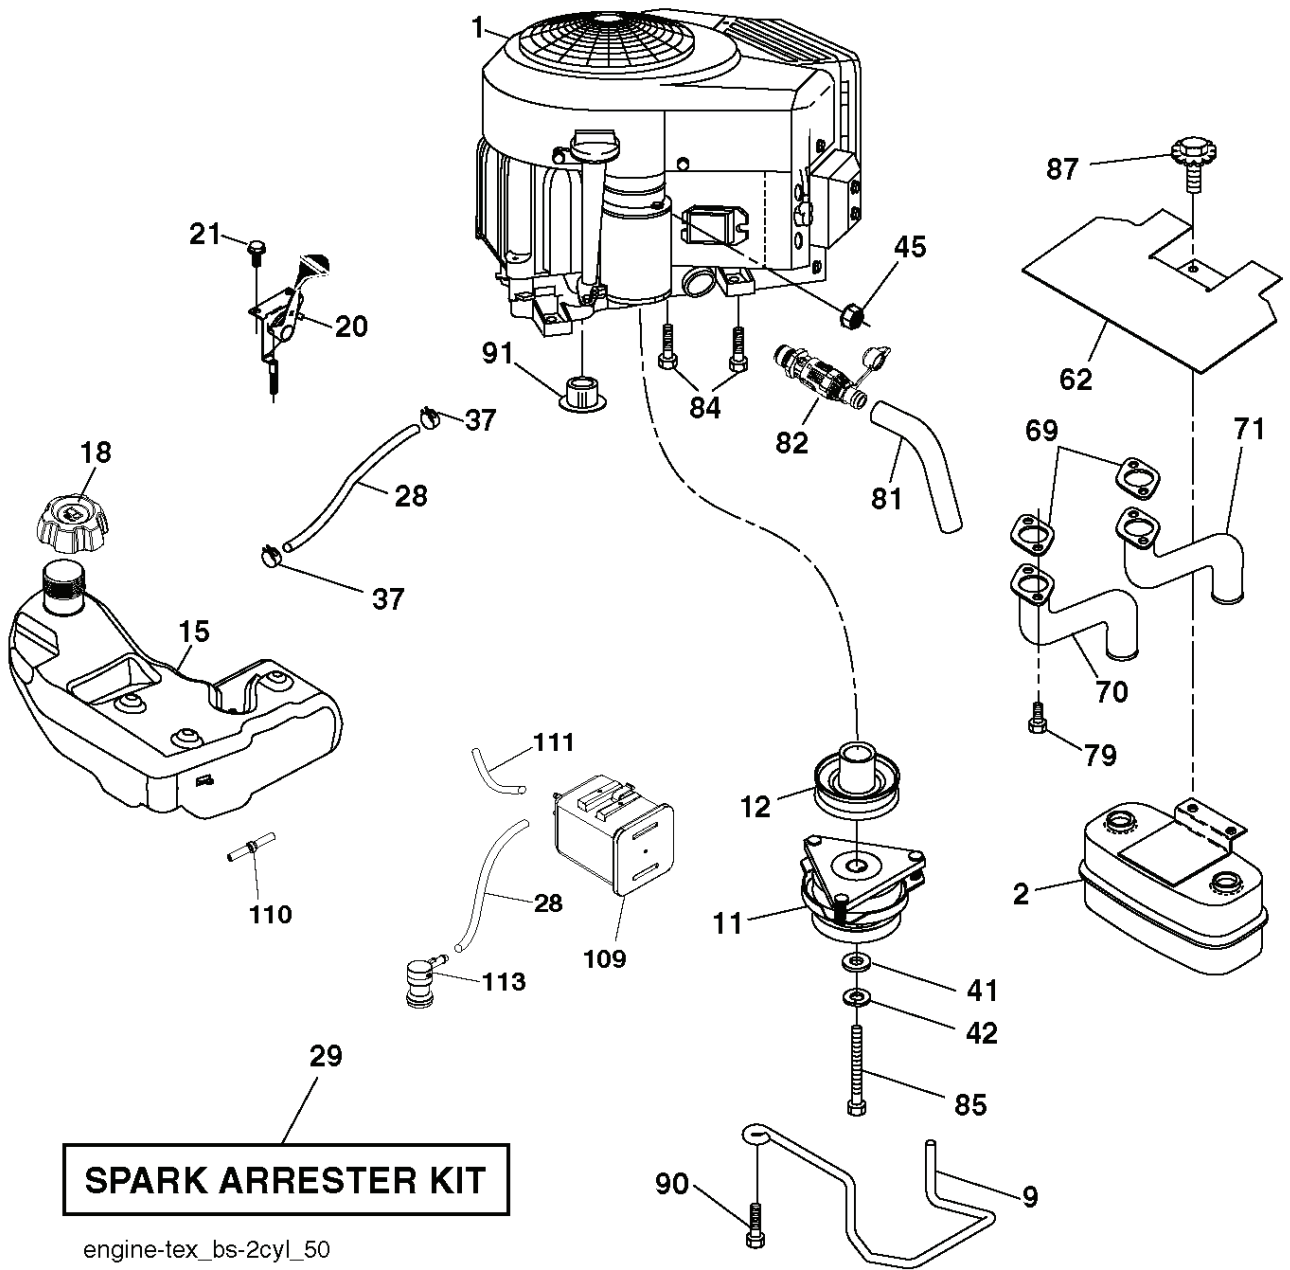

YTH2348, 96045003000, 2010-11

SPARE PARTS LIST

SPARK ARRESTER KIT

engine-tex_bs-2cyl_50

REF.	PART NO.	DESCRIPTION	REMARK	QTY.	KIT
1	000000000	W/O DESCRIPTION	ENGINE BRIGGS MODEL 445577-4187-G1	1	
2	532149723	MUFFLER		1	
9	532194320	BELT GUIDE		1	
11	532400008	CLUTCH		1	
12	532405097	PULLEY		1	
15	532420722	FUEL TANK		1	
18	532430213	FUEL CAP ASSY		1	
20	532423502	CONTROL		1	
21	532416358	SCREW		1	
28	532401135	LINE.FUEL.64"REAR.EMIS		1	
29	532137180	SPARK ARRESTER KIT		1	
37	532123487	HOSE CLAMP		1	
41	532126197	WASHER		1	
42	810040700	WASHER		1	
45	873510400	NUT		1	
62	532434017	SHIELD		1	
69	532165391	GASKET		1	
70	581881101	TUBE	LH	1	
71	581881001	TUBE	RH	1	
79	532183906	SCREW		1	
81	532148456	TUBE		1	
82	532428287	PLUG		1	
84	817060620	SCREW		1	
85	532173937	BOLT		1	
87	532171877	BOLT		1	
90	817000616	SCREW		1	
91	532187495	BUSHING		1	
109	532414114	FILTER		1	
110	532414119	PURGE LINE CARB		1	
111	532420718	PURGE LINE		1	
113	532414127	VALVE		1	

lift-tex_3

REF.	PART NO.	DESCRIPTION	REMARK	QTY.	KIT
2	532422027	SHAFT		1	
3	532195231	LEVER		1	
7	532411555	GRIP		1	
10	532196314	SPRING		1	
87	532194209	SPRING		1	
88	532410710	SPRING		1	
89	819191912	WASHER		1	
90	532194208	PIN		1	
91	532195181	LINK		1	
97	817000612	SCREW		1	
98	532195264	LINK		1	

wheel_art_1-vgt

REF.	PART NO.	DESCRIPTION	REMARK	QTY.	KIT
1	532059192	CAP VALVE		1	
2	532065139	NIPPLE		1	
3	532138336	RIM	Front	1	
4	532059904	HOSE	Front (Service Item Only)	1	
5	532106222	TIRE	Front	1	
6	532124957	FITTING	Front Wheel Only	1	
7	532124959	BEARING	Front Wheel Only	1	
8	532175039	HUB CAP	Front Wheel Only	1	
9	532138468	TIRE	Rear	1	
10	532124926	HOSE	Rear (Service Item Only)	1	
11	532138337	RIM SPROCKET	Rear	1	
..	532144334	SEALING FOAM	10 oz. Tube	1	