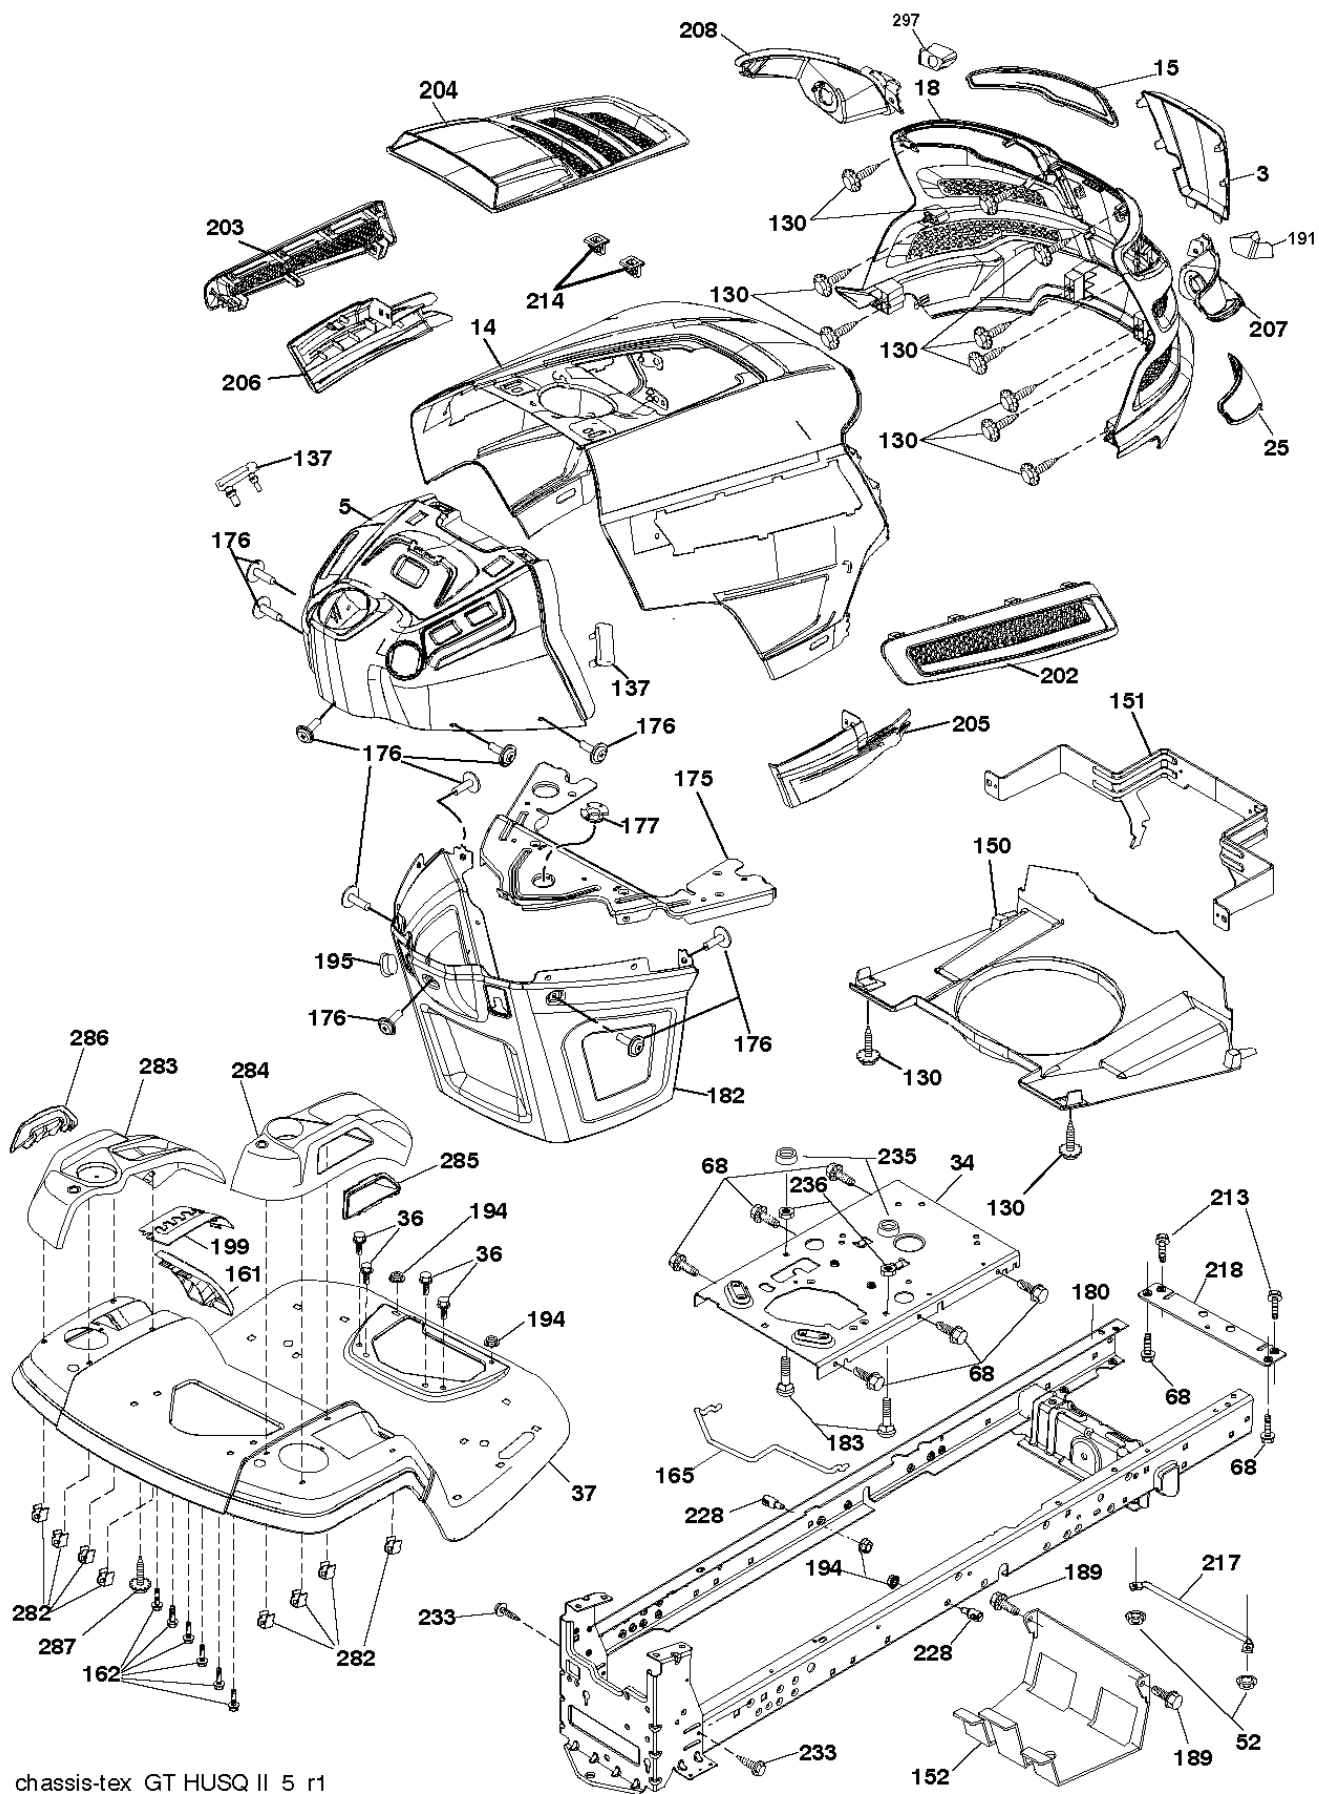

YTH2348, 96045003000, 2010-11

SPARE PARTS LIST

SPARK ARRESTER KIT

engine-tex_bs-2cyl_50

REF.	PART NO.	DESCRIPTION	REMARK	QTY.	KIT
1	000000000	W/O DESCRIPTION	ENGINE BRIGGS MODEL 445577-4187-G1	1	
2	532149723	MUFFLER		1	
9	532194320	BELT GUIDE		1	
11	532400008	CLUTCH		1	
12	532405097	PULLEY		1	
15	532420722	FUEL TANK		1	
18	532430213	FUEL CAP ASSY		1	
20	532423502	CONTROL		1	
21	532416358	SCREW		1	
28	532401135	LINE.FUEL.64"REAR.EMIS		1	
29	532137180	SPARK ARRESTER KIT		1	
37	532123487	HOSE CLAMP		1	
41	532126197	WASHER		1	
42	810040700	WASHER		1	
45	873510400	NUT		1	
62	532434017	SHIELD		1	
69	532165391	GASKET		1	
70	581881101	TUBE	LH	1	
71	581881001	TUBE	RH	1	
79	532183906	SCREW		1	
81	532148456	TUBE		1	
82	532428287	PLUG		1	
84	817060620	SCREW		1	
85	532173937	BOLT		1	
87	532171877	BOLT		1	
90	817000616	SCREW		1	
91	532187495	BUSHING		1	
109	532414114	FILTER		1	
110	532414119	PURGE LINE CARB		1	
111	532420718	PURGE LINE		1	
113	532414127	VALVE		1	

NON-REMOVABLE
CONNECTIONS

REMOVABLE
CONNECTIONS

seat-tex_6.5SL_2

REF.	PART NO.	DESCRIPTION	REMARK	QTY.	KIT
1	532424068	SEAT		1	
2	532180166	BRACKET		1	
3	532140675	STRAP		1	
6	873800600	NUT		1	
7	532124181	SPRING		1	
8	532171877	BOLT		1	
10	532196977	PLATE		1	
21	532171852	BOLT		1	
37	873800500	LOCK NUT		1	
40	532197661	HANDLE		1	
41	532198200	SPRING		1	
43	874760612	BOLT		1	
44	819133812	WASHER		1	

wheel_art_1-vgt

REF.	PART NO.	DESCRIPTION	REMARK	QTY.	KIT
1	532059192	CAP VALVE		1	
2	532065139	NIPPLE		1	
3	532138336	RIM	Front	1	
4	532059904	HOSE	Front (Service Item Only)	1	
5	532106222	TIRE	Front	1	
6	532124957	FITTING	Front Wheel Only	1	
7	532124959	BEARING	Front Wheel Only	1	
8	532175039	HUB CAP	Front Wheel Only	1	
9	532138468	TIRE	Rear	1	
10	532124926	HOSE	Rear (Service Item Only)	1	
11	532138337	RIM SPROCKET	Rear	1	
..	532144334	SEALING FOAM	10 oz. Tube	1	