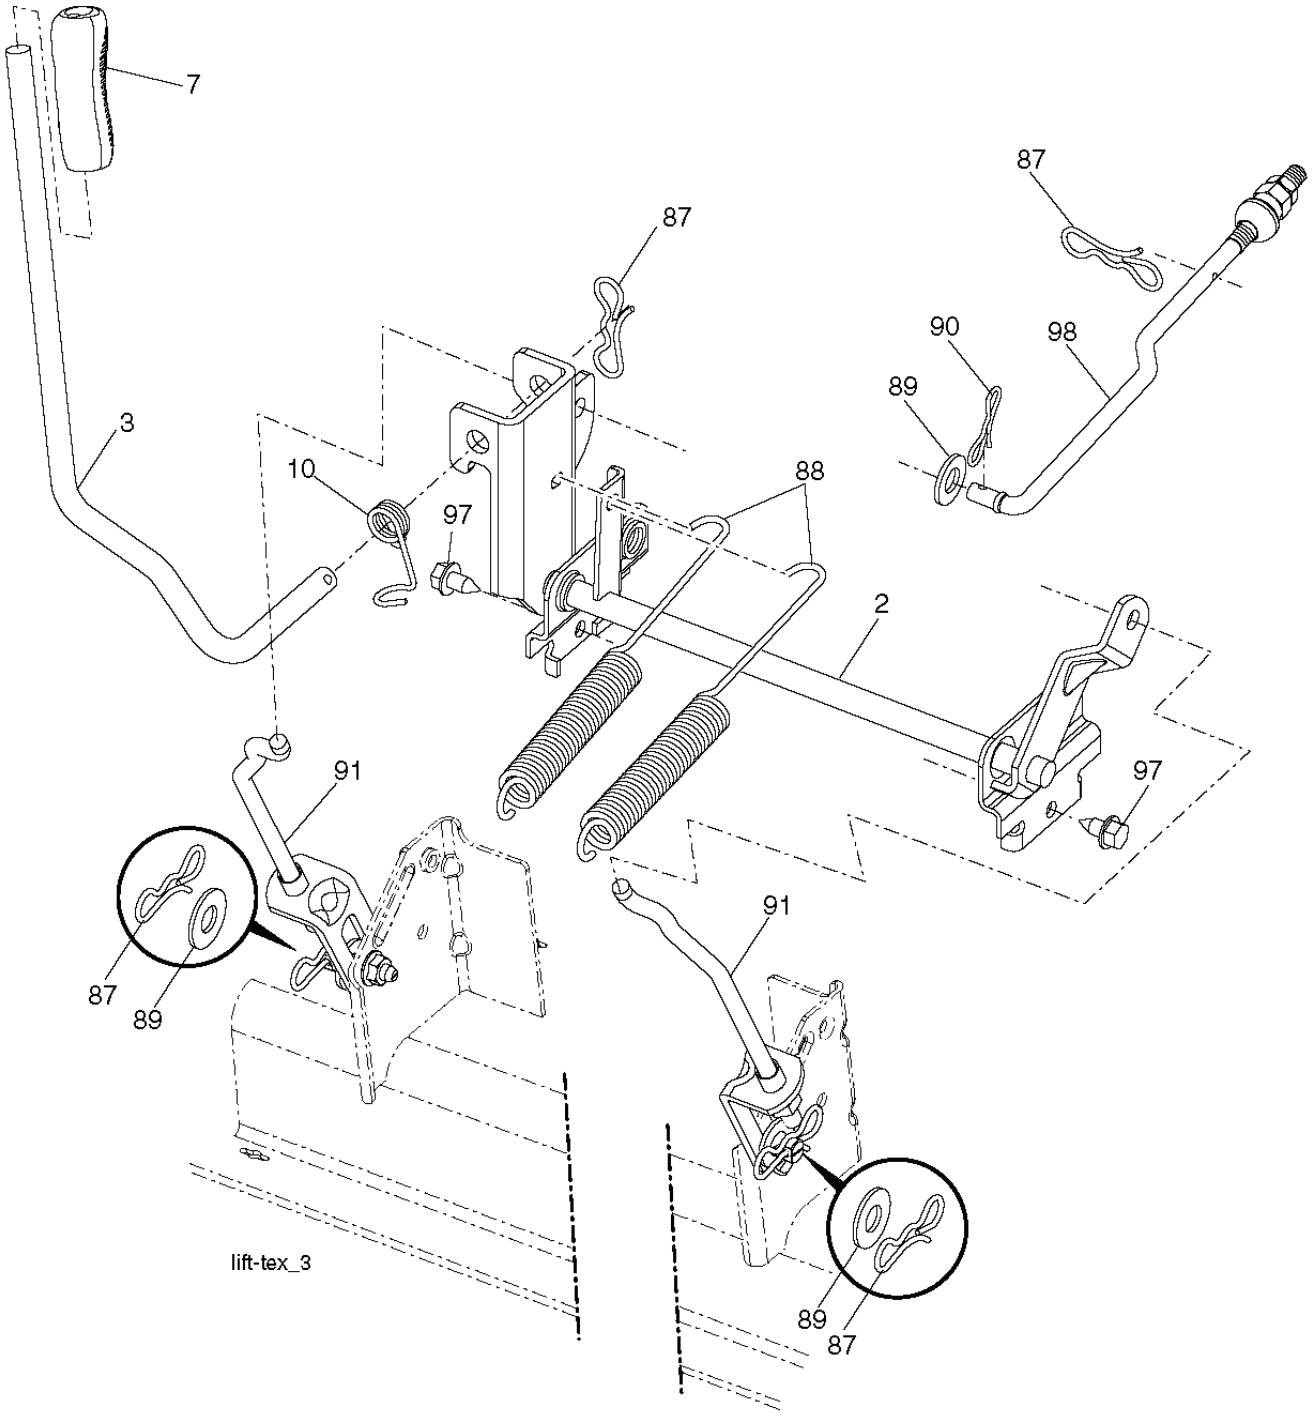

YTH2348, 96045003000, 2010-11

SPARE PARTS LIST

SPARK ARRESTER KIT

engine-tex_bs-2cyl_50

REF.	PART NO.	DESCRIPTION	REMARK	QTY.	KIT
1	000000000	W/O DESCRIPTION	ENGINE BRIGGS MODEL 445577-4187-G1	1	
2	532149723	MUFFLER		1	
9	532194320	BELT GUIDE		1	
11	532400008	CLUTCH		1	
12	532405097	PULLEY		1	
15	532420722	FUEL TANK		1	
18	532430213	FUEL CAP ASSY		1	
20	532423502	CONTROL		1	
21	532416358	SCREW		1	
28	532401135	LINE.FUEL.64"REAR.EMIS		1	
29	532137180	SPARK ARRESTER KIT		1	
37	532123487	HOSE CLAMP		1	
41	532126197	WASHER		1	
42	810040700	WASHER		1	
45	873510400	NUT		1	
62	532434017	SHIELD		1	
69	532165391	GASKET		1	
70	581881101	TUBE	LH	1	
71	581881001	TUBE	RH	1	
79	532183906	SCREW		1	
81	532148456	TUBE		1	
82	532428287	PLUG		1	
84	817060620	SCREW		1	
85	532173937	BOLT		1	
87	532171877	BOLT		1	
90	817000616	SCREW		1	
91	532187495	BUSHING		1	
109	532414114	FILTER		1	
110	532414119	PURGE LINE CARB		1	
111	532420718	PURGE LINE		1	
113	532414127	VALVE		1	

lift-tex_3

REF.	PART NO.	DESCRIPTION	REMARK	QTY.	KIT
2	532422027	SHAFT		1	
3	532195231	LEVER		1	
7	532411555	GRIP		1	
10	532196314	SPRING		1	
87	532194209	SPRING		1	
88	532410710	SPRING		1	
89	819191912	WASHER		1	
90	532194208	PIN		1	
91	532195181	LINK		1	
97	817000612	SCREW		1	
98	532195264	LINK		1	