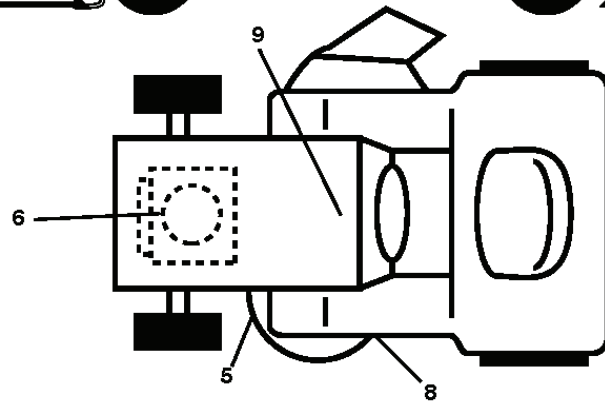

REF.	PART NO.	DESCRIPTION	REMARK	QTY.	KIT
1	532419138	DECAL		1	
2	532424102	DECAL		1	
4	532191554	DECAL		1	
5	532178455	DECAL		1	
6	532429557	DECAL		1	
8	532198785	LABEL		1	
9	532145005	DECAL		1	
14	532439583	DECAL		1	
15	532423829	DECAL		1	
16	581627301	DECAL		1	
17	532440273	DECAL		1	
..	532166960	DECAL		1	
..	532410805	PAD	LH	1	
..	532410806	PAD, FOOTREST. RH	RH	1