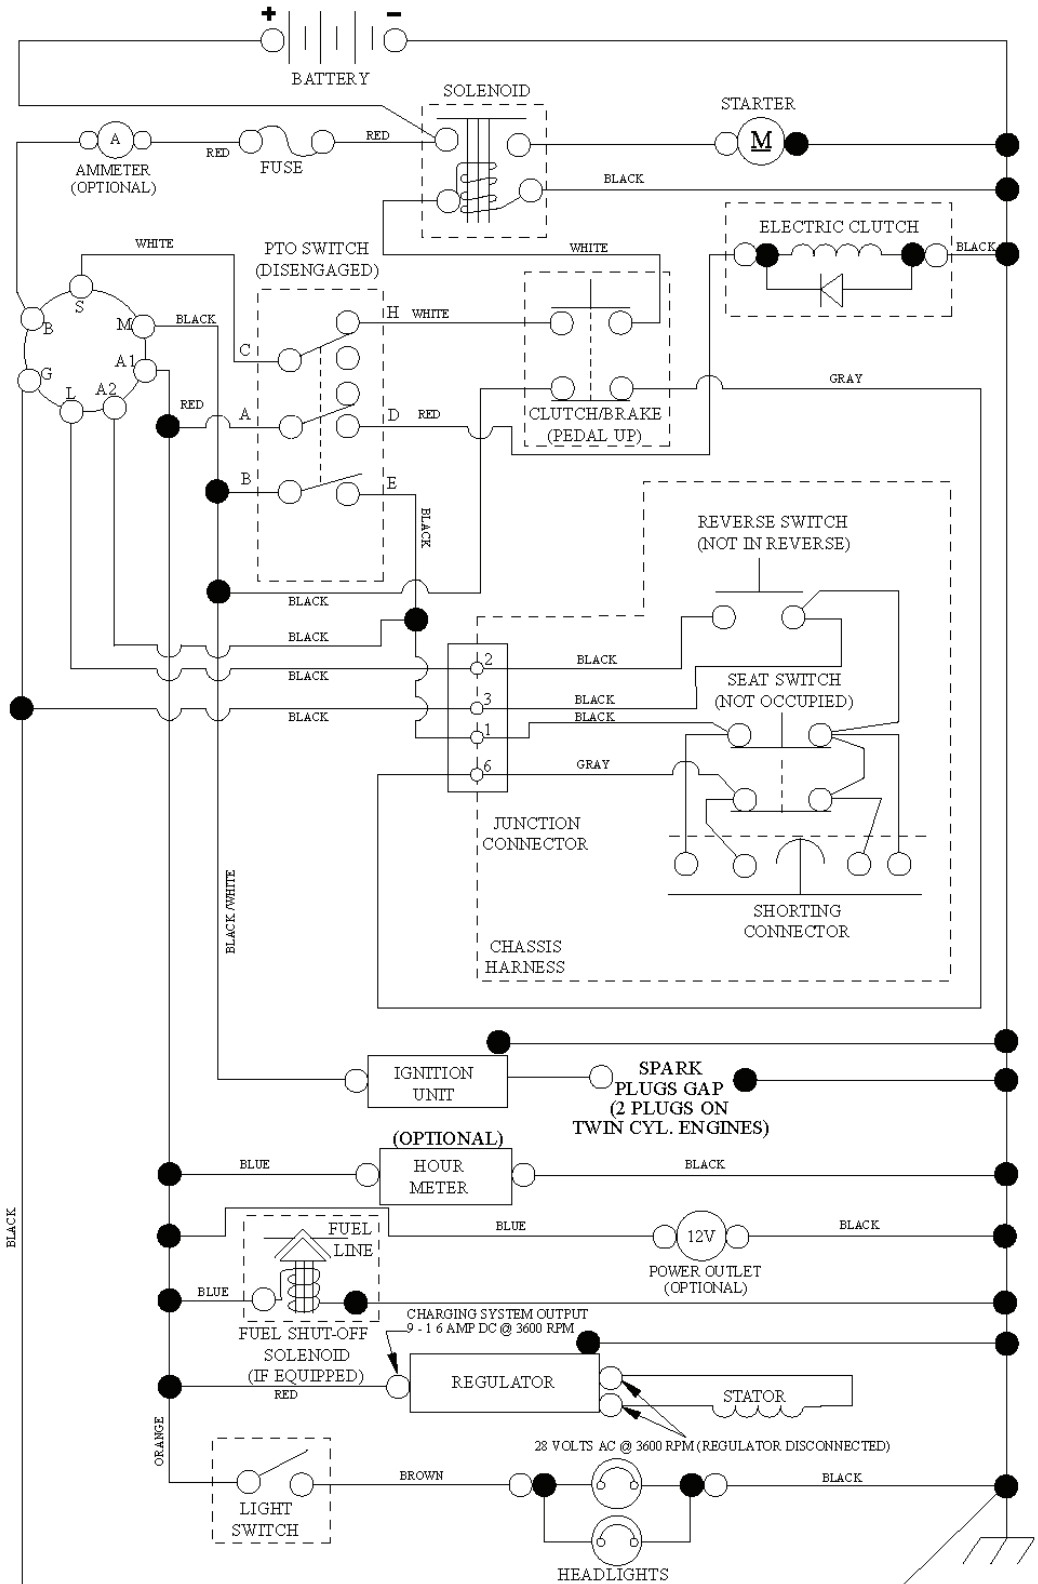

POSITION	CIRCUIT	"MAKE"
OFF	M+G+A1	
RUN/OVERRIDE	B+A1	
RUN	B+A1	L+A2
START	B + S + A1	

WIRING INSULATED CLIPS
NOTE: IF WIRING INSULATED
CLIPS WERE REMOVED FOR
SERVICING OF UNIT, THEY
SHOULD BE RE-INSTALLED TO
PROPERLY SECURE YOUR
WIRING.