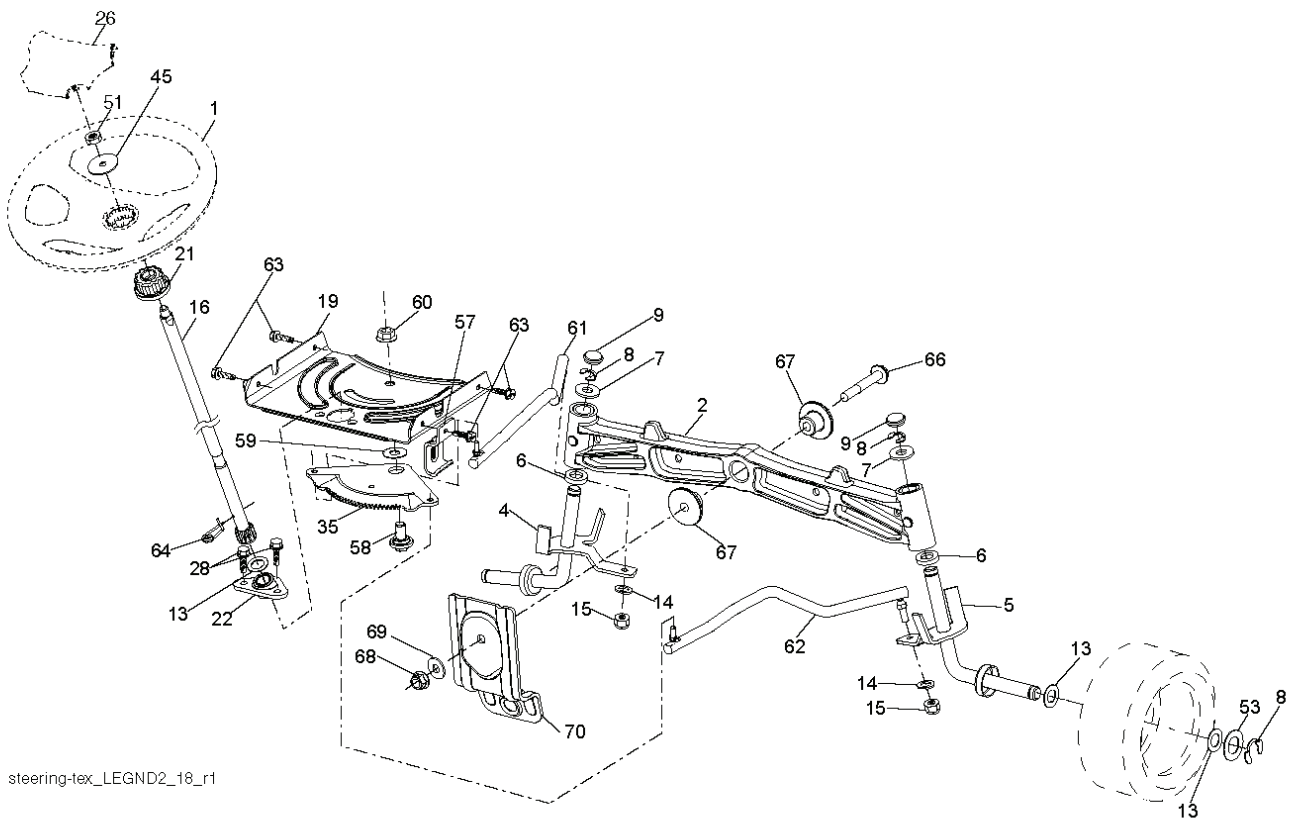

PTO SWITCH
(MATING SIDE)

IGNITION SWITCH

POSITION	CIRCUIT	"MAKE"
OFF	M+G+A1	
RUN/OVERRIDE	B+A1	
RUN	B+A1	L+A2
START	B + S + A1	

CHASSIS HARNESS
CONNECTOR
(MATING SIDE)

DASH HARNESS
CONNECTOR

WIRING INSULATED CLIPS
NOTE: IF WIRING INSULATED
CLIPS WERE REMOVED FOR
SERVICING OF UNIT, THEY
SHOULD BE RE-INSTALLED TO
PROPERLY SECURE YOUR
WIRING.

NON-REMOVABLE
CONNECTIONS

REMOVABLE
CONNECTIONS

seat-tex_6.5SL_2

REF.	PART NO.	DESCRIPTION	REMARK	QTY.	KIT
1	532424068	SEAT		1	
2	532180166	BRACKET		1	
3	532140675	STRAP		1	
6	873800600	NUT		1	
7	532124181	SPRING		1	
8	532171877	BOLT		1	
10	532196977	PLATE		1	
21	532171852	BOLT		1	
37	873800500	LOCK NUT		1	
40	532197661	HANDLE		1	
41	532198200	SPRING		1	
43	874760612	BOLT		1	
44	819133812	WASHER		1	

steering-tex_LEGND2_18_r1

REF.	PART NO.	DESCRIPTION	REMARK	QTY.	KIT
1	532416480	STEERING WHEEL		1	
2	532195968	SHAFT	FRONT	1	
4	532403087	SPINDLE	LH	1	
5	532403088	SPINDLE	RH	1	
6	532124931	WASHER		1	
7	532121748	WASHER		1	
8	812000029	RETAINER RING		1	
9	532121232	HUB CAP		1	
13	532121749	WASHER		1	
14	810040600	WASHER		1	
15	873540600	NUT		1	
16	532408219	SHAFT		1	
19	532194729	PLATE		1	
21	532186737	ADAPTER		1	
22	532420537	SUPPORT		1	
26	532415987	KNOB		1	
28	817000612	SCREW		1	
35	532194732	PLATE		1	
45	819183812	WASHER		1	
51	873940800	NUT		1	
53	532188967	WASHER		1	
57	532197246	BRACKET		1	
58	532194747	BOLT		1	
59	532194748	WASHER		1	
60	873971000	NUT		1	
61	532194740	LINK		1	
62	532194741	LINK		1	
63	817000512	SCREW		1	
64	532199849	SPRING RETAINER		1	
66	871020748	BOLT		1	
67	532194737	BUSHING		1	
68	873900700	NUT		1	
69	532199162	WASHER		1	
70	532196197	BRACKET	FRONT	1	