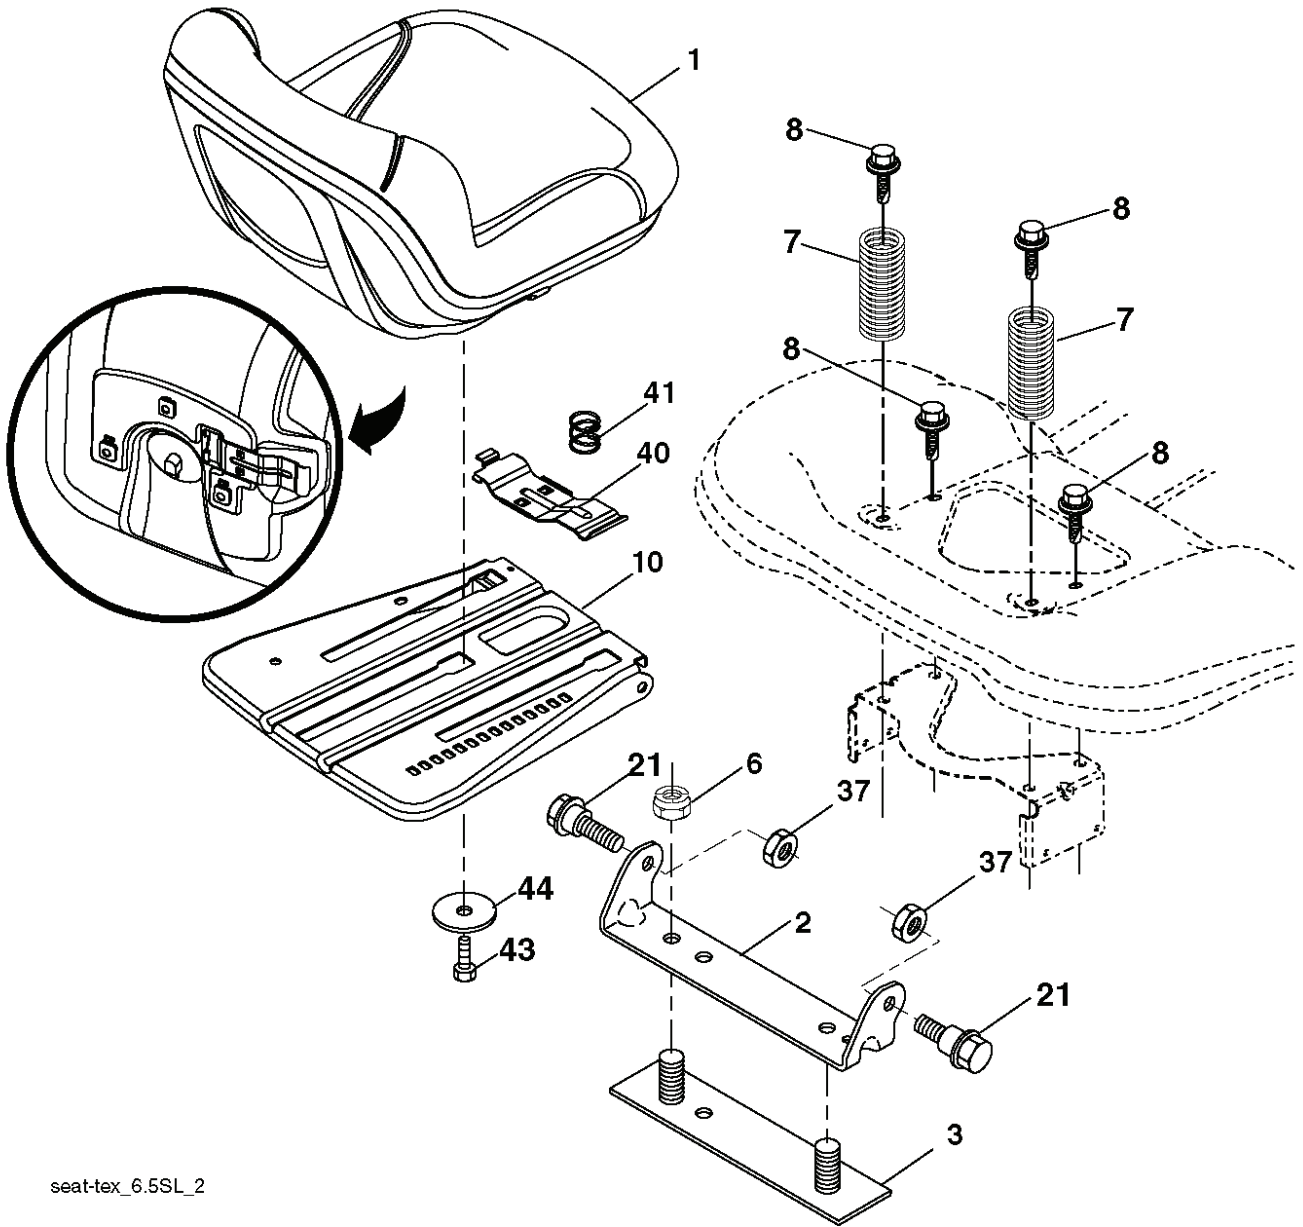

lift-tex_3

REF.	PART NO.	DESCRIPTION	REMARK	QTY.	KIT
2	532422027	SHAFT		1	
3	532195231	LEVER		1	
7	532411555	GRIP		1	
10	532196314	SPRING		1	
87	532194209	SPRING		1	
88	532410710	SPRING		1	
89	819191912	WASHER		1	
90	532194208	PIN		1	
91	532195181	LINK		1	
97	817000612	SCREW		1	
98	532195264	LINK		1	

PTO SWITCH
(MATING SIDE)

IGNITION SWITCH

POSITION	CIRCUIT	"MAKE"
OFF	M+G+A1	
RUN/OVERRIDE	B+A1	
RUN	B+A1	L+A2
START	B + S + A1	

CHASSIS HARNESS
CONNECTOR
(MATING SIDE)

DASH HARNESS
CONNECTOR

WIRING INSULATED CLIPS
NOTE: IF WIRING INSULATED
CLIPS WERE REMOVED FOR
SERVICING OF UNIT, THEY
SHOULD BE RE-INSTALLED TO
PROPERLY SECURE YOUR
WIRING.

NON-REMOVABLE
CONNECTIONS

REMOVABLE
CONNECTIONS

seat-tex_6.5SL_2

REF.	PART NO.	DESCRIPTION	REMARK	QTY.	KIT
1	532424068	SEAT		1	
2	532180166	BRACKET		1	
3	532140675	STRAP		1	
6	873800600	NUT		1	
7	532124181	SPRING		1	
8	532171877	BOLT		1	
10	532196977	PLATE		1	
21	532171852	BOLT		1	
37	873800500	LOCK NUT		1	
40	532197661	HANDLE		1	
41	532198200	SPRING		1	
43	874760612	BOLT		1	
44	819133812	WASHER		1	