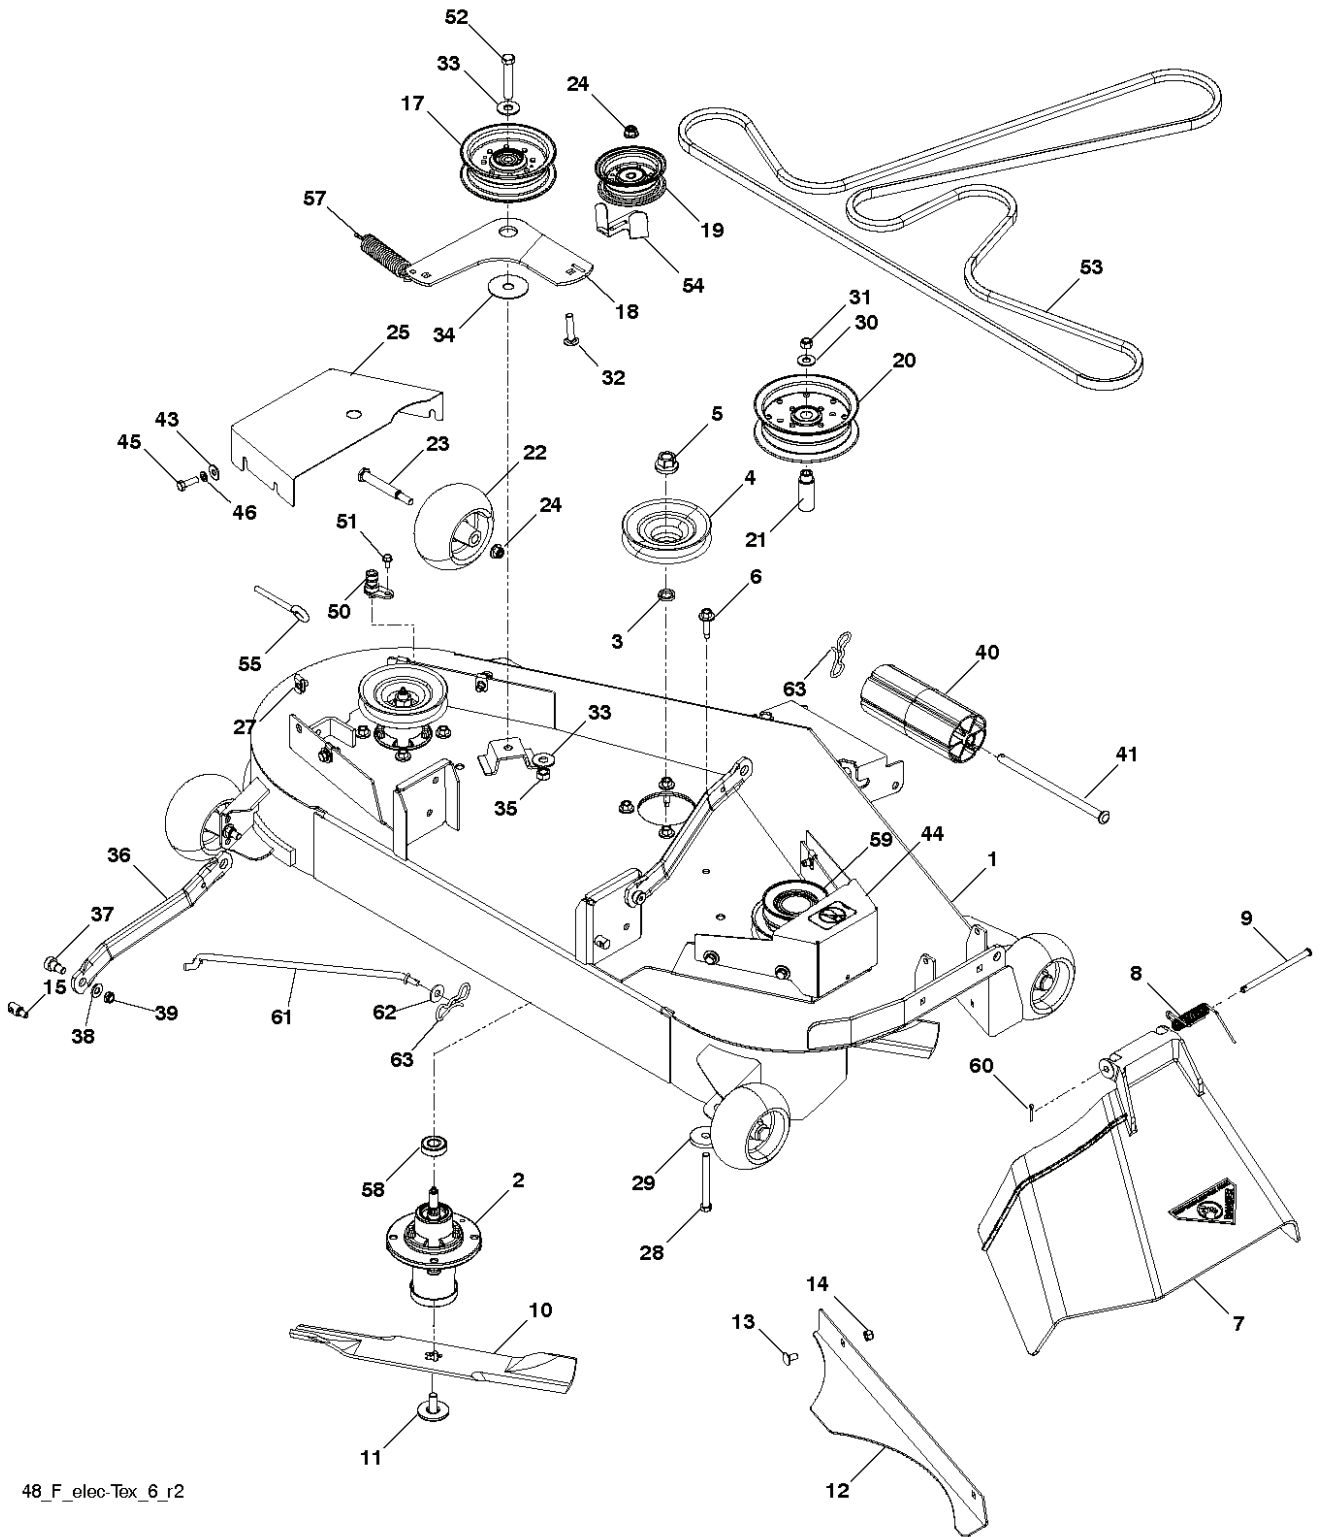

REF.	PART NO.	DESCRIPTION	REMARK	QTY.	KIT
1	594742001	SERVICE KIT		1	
2	539112170	HOUSING ASSY		1	
3	532187690	WASHER		1	
4	532174375	PULLEY		1	
5	532400234	NUT		1	
6	532173984	SCREW		1	
7	539110732	DEFLECTOR		1	
8	539110735	SPRING		1	
9	539110736	CLEVIS PIN		1	
10	539113425	RIDE ON BLADE		1	
11	532193003	SCREW		1	
12	539113426	PLATE		1	
13	872110505	BOLT		1	
14	873800500	LOCK NUT		1	
15	532195161	STUD		1	
17	532196104	PULLEY		1	
18	574827101	ARM		1	
19	532177968	PULLEY		1	
20	539132728	PULLEY		1	
21	575224501	BUSHING		1	
22	532133957	WHEEL		1	
23	532193406	BOLT		1	
24	521996501	NUT		1	
25	575224702	SHIELD	LH	1	
27	539104763	CLIP		1	
28	539108271	BOLT		1	
29	539106504	WASHER		1	
30	819141614	WASHER		1	
31	539976979	NUT		1	
32	539990923	RHSNB 3/8-16X1-3/4 GR 5 ZD		1	
33	539104864	WASHER		1	
34	532178515	WASHER		1	
35	873900700	NUT		1	
36	532195185	ARM		1	
37	539113621	SB 3/8-16 X 3/8 SKT HD ZD		1	
38	819131316	WASHER		1	
39	539200282	NUT		1	
40	532176066	ROLLER		1	
41	532179127	ROD ROLLER NOSE		1	
43	819121414	WASHER		1	
44	575967202	SHIELD		1	
45	874780516	BOLT		1	
46	810030500	WASHER		1	
50	532415598	HOSE COUPLING		1	
51	817490408	SCREW		1	
52	874780740	BOLT		1	
53	574845602	BELT		1	
54	532141043	GUARD		1	
55	539115574	EYE BOLT		1	
57	539106850	SPRING		1	
58	532110485	BEARING		1	
59	575352901	PULLEY		1	
60	532169484	PIN		1	
61	532404851	ROD		1	
62	819131312	WASHER		1	
63	532194208	PIN		1	
--	965894003	MULCHING KIT		1	
--	594742001	SERVICE KIT		1