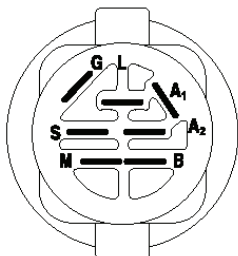

IGNITION SWITCH

POSITION	CIRCUIT	"MAKE"
OFF	M+G+A1	
RUN/OVERRIDE	B+A1	
RUN	B+A1	L+A2
START	B+S+A1	

WIRING INSULATED CLIPS
NOTE: IF WIRING INSULATED
CLIPS WERE REMOVED FOR
SERVICING OF UNIT, THEY
SHOULD BE RE-INSTALLED TO
PROPERLY SECURE YOUR
WIRING.