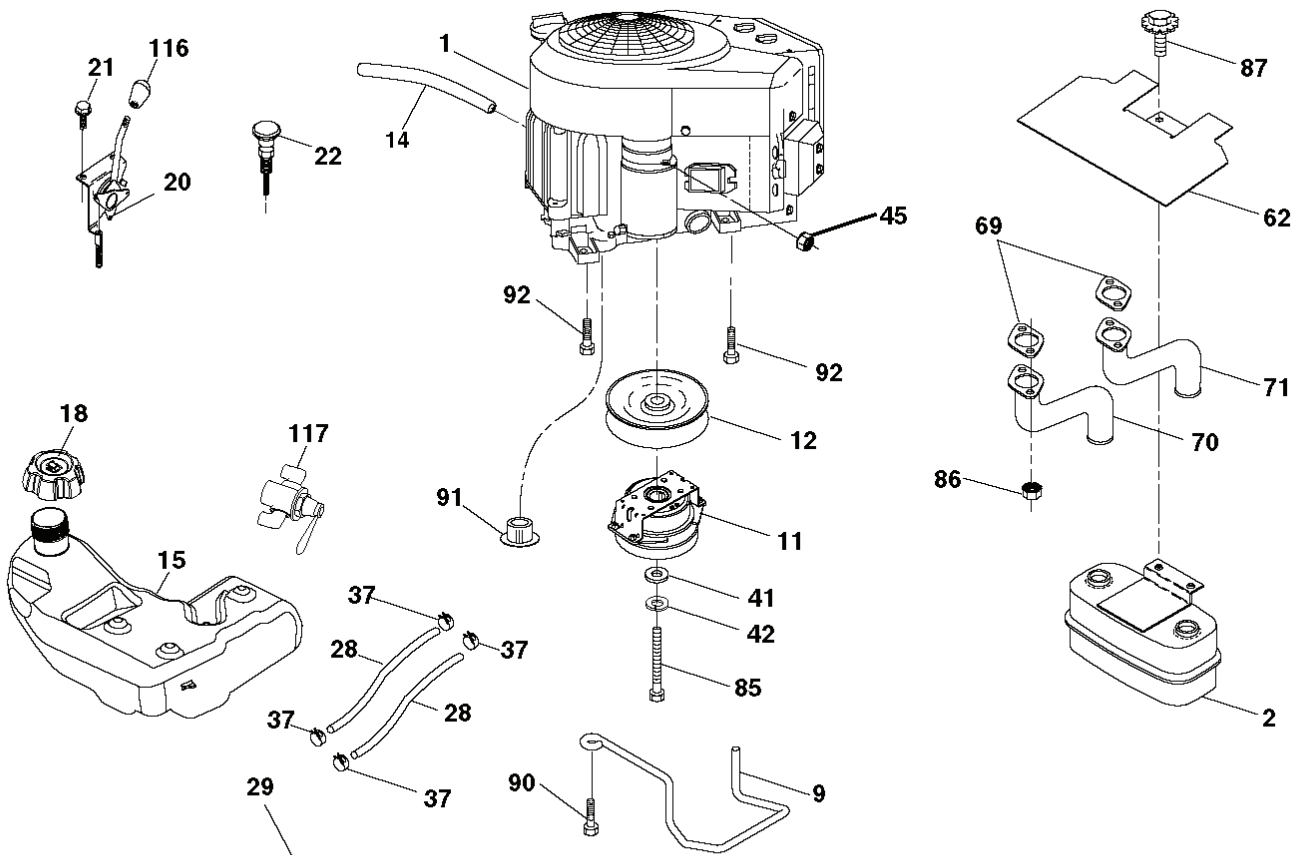

wheel\_art\_1-tex

---

REF.	PART NO.	DESCRIPTION	REMARK	QTY.	KIT
1	532059192	CAP VALVE		1	
2	532065139	NIPPLE		1	
3	532181839	RIM ASSY	FRONT	1	
4	532008134	HOSE	(Service Item Only)	1	
5	532161024	TIRE FRONT	FRONT	1	
6	532124957	FITTING	(Front Wheel Only)	1	
7	532124959	BEARING	(Front Wheel Only)	1	
8	532175039	HUB CAP		1	
9	532170456	TIRE	REAR	1	
10	532124926	HOSE	(Service Item Only)	1	
11	532138337	RIM SPROCKET	Rear 8"	1	
	532144334	SEALING FOAM		1	

T15S

With 12V Outlet Option

The inset diagram shows a 12V outlet (103) and a fuel pump control valve (59) connected to the main power line. The outlet (103) is connected to the main power line, and the fuel pump control valve (59) is connected to the outlet.

REF.	PART NO.	DESCRIPTION	REMARK	QTY.	KIT
1	532163465	BATTERY		1	
2	874760412	BOLT		1	
8	532186491	BOX		1	
16	532176138	MICRO SWITCH		1	
21	532400252	HARNESS		1	
22	532004152	BULB		1	
24	532400253	CABLE		1	
25	532412895	CABLE.STARTER.6G.BL/RE*SUBS/2*		1	
26	532175158	FUSE		1	
27	873510400	NUT		1	
28	532145491	CABLE		1	
29	532401545	SWITCH		1	
30	532193350	IGNITION MODULE		1	
33	532411935	KEY		1	
34	532110712	SWITCH		1	
40	532402167	CABLE		1	
41	817720408	SCREW		1	
42	532131563	COVER		1	
43	532192507	SOLENOID		1	
45	532425270	GAUGE		1	
46	532425271	GAUGE		1	
50	532174651	SWITCH		1	
55	817060512	SCREW		1	
59	532400303	OUTLET-12 VOLT		1	
71	532194276	CABLE ASSY		1	
79	532175242	HOLDER		1	
90	532435395	TERMINAL COVER		1	
91	532190270	STRAP BATTERY MOUNT FRO		1	
99	817670412	SCREW		1	
100	819091416	WASHER		1	
102	532404454	CABLE		1	
103	532421747	HARNESS		1	
105	532407568	SWITCH		1	