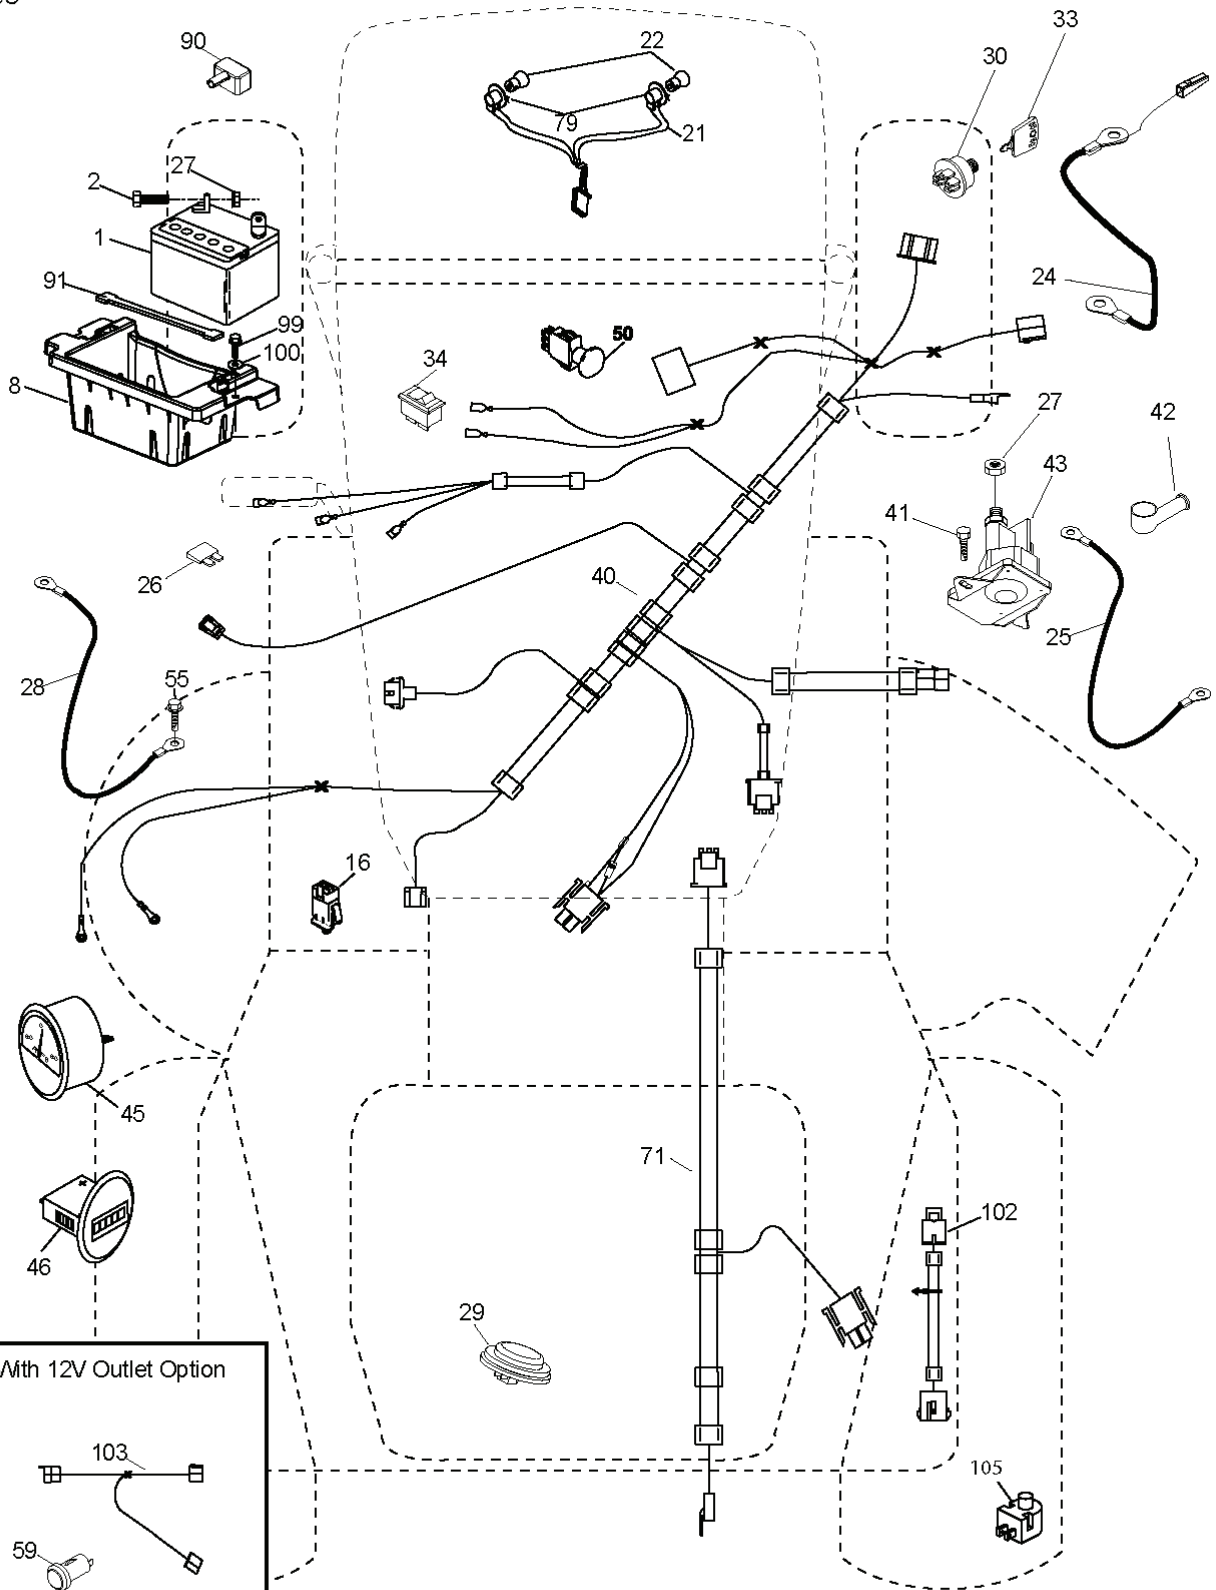

T15S

With 12V Outlet Option

The inset diagram shows a 12V outlet (103) and a fuel pump control valve (59) connected to the main power line. The outlet (103) is connected to the main power line, and the fuel pump control valve (59) is connected to the outlet.

REF.	PART NO.	DESCRIPTION	REMARK	QTY.	KIT
1	532163465	BATTERY		1	
2	874760412	BOLT		1	
8	532186491	BOX		1	
16	532176138	MICRO SWITCH		1	
21	532400252	HARNESS		1	
22	532004152	BULB		1	
24	532400253	CABLE		1	
25	532412895	CABLE.STARTER.6G.BL/RE*SUBS/2*		1	
26	532175158	FUSE		1	
27	873510400	NUT		1	
28	532145491	CABLE		1	
29	532401545	SWITCH		1	
30	532193350	IGNITION MODULE		1	
33	532411935	KEY		1	
34	532110712	SWITCH		1	
40	532402167	CABLE		1	
41	817720408	SCREW		1	
42	532131563	COVER		1	
43	532192507	SOLENOID		1	
45	532425270	GAUGE		1	
46	532425271	GAUGE		1	
50	532174651	SWITCH		1	
55	817060512	SCREW		1	
59	532400303	OUTLET-12 VOLT		1	
71	532194276	CABLE ASSY		1	
79	532175242	HOLDER		1	
90	532435395	TERMINAL COVER		1	
91	532190270	STRAP BATTERY MOUNT FRO		1	
99	817670412	SCREW		1	
100	819091416	WASHER		1	
102	532404454	CABLE		1	
103	532421747	HARNESS		1	
105	532407568	SWITCH		1