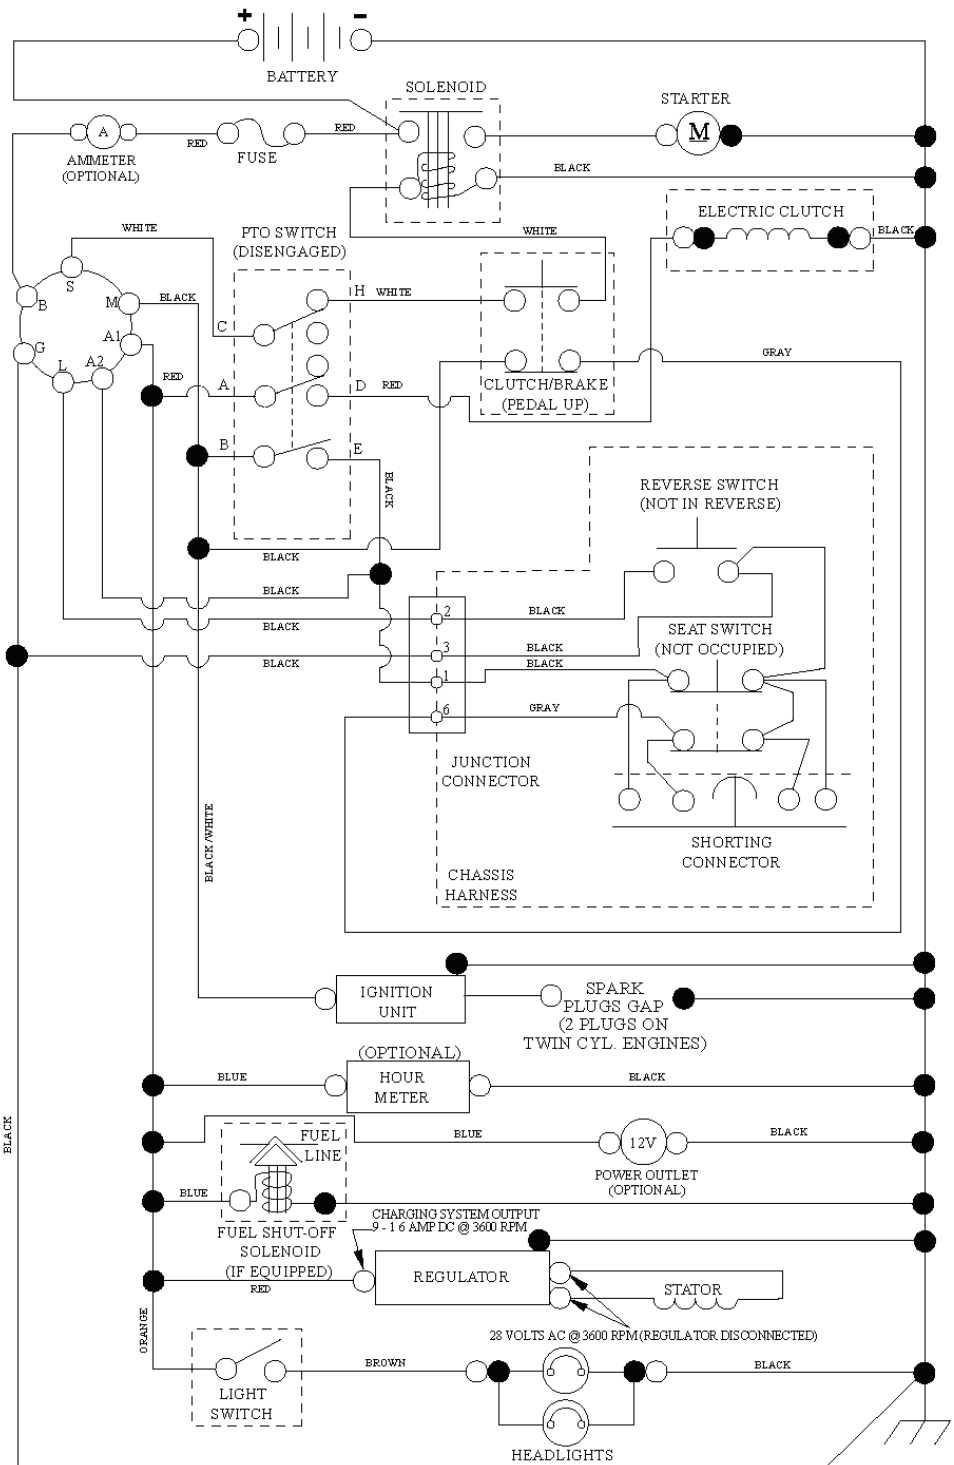

POSITION	CIRCUIT	"MAKE"
OFF	M+G+A1	
RUN/OVERRIDE	B+A1	
RUN	B+A1	L+A2
START	B+S+A1	

WIRING INSULATED CLIPS
NOTE: IF WIRING INSULATED
CLIPS WERE REMOVED FOR
SERVICING OF UNIT, THEY
SHOULD BE RE-INSTALLED TO
PROPERLY SECURE YOUR
WIRING.