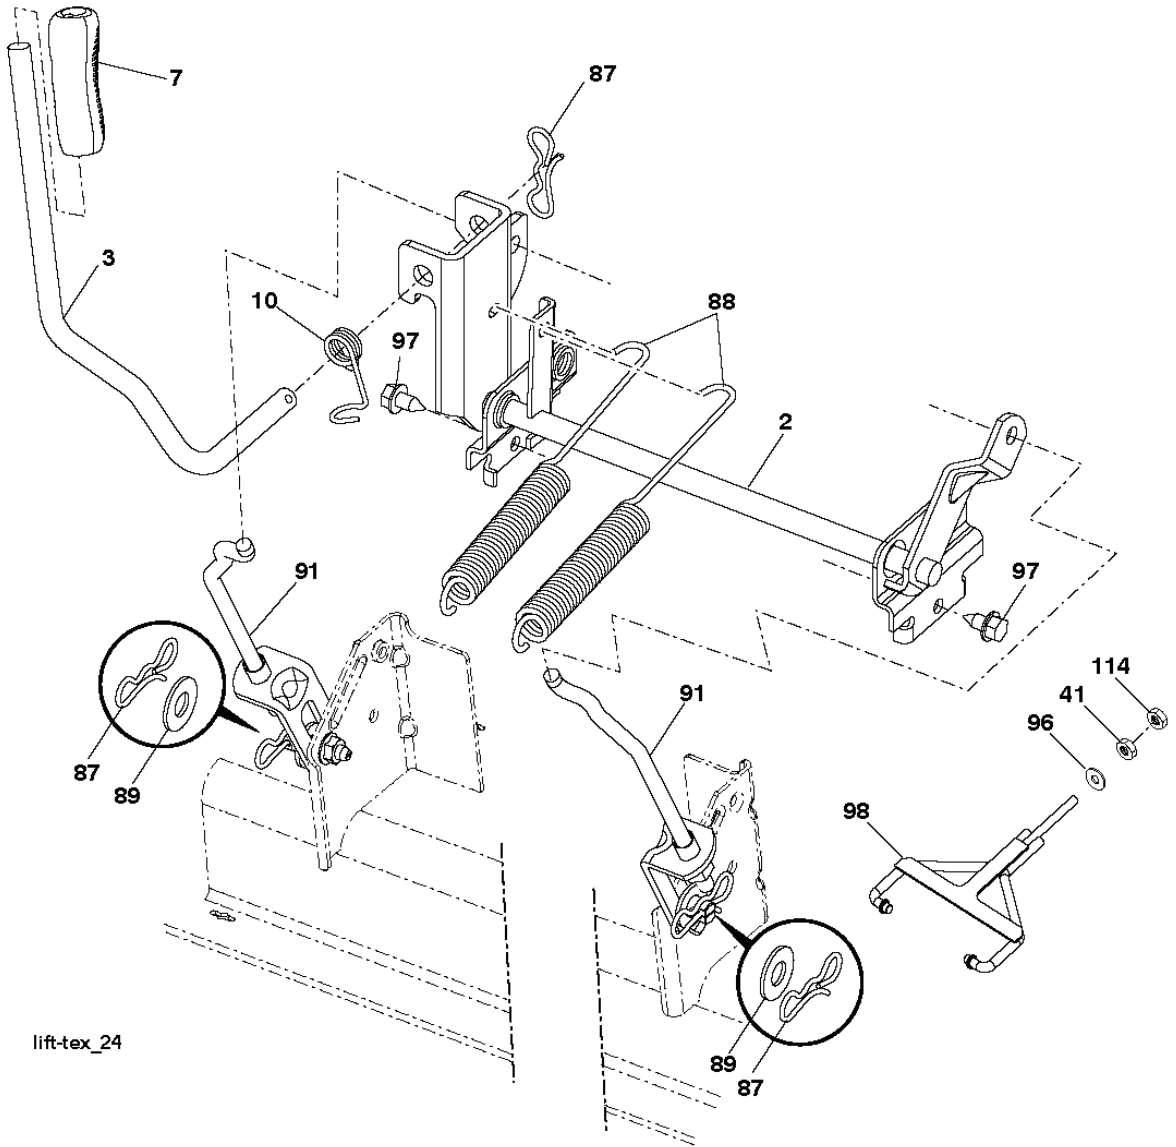

YTH24V48 LS, 96043011603, 2011-08

SPARE PARTS LIST

REF.	PART NO.	DESCRIPTION	REMARK	QTY.	KIT
1	532411657	DECAL		1	
2	581627301	DECAL		1	
3	532440414	DECAL		1	
4	581724301	DECAL		1	
5	532423829	DECAL		1	
6	532440231	DECAL		1	
7	532418600	DECAL		1	
8	532426209	DECAL		1	
9	532145005	DECAL		1	
10	539113224	DECAL		1	
11	532198785	LABEL		1	
	532166960	DECAL		1	
	532439882	PAD	LH	1	
	532439881	PAD	RH	1	

lift-tex_24

REF.	PART NO.	DESCRIPTION	REMARK	QTY.	KIT
2	532422027	SHAFT		1	
3	532195230	LEVER	RH	1	
7	532411555	GRIP		1	
10	532196314	SPRING		1	
41	532175994	NUT		1	
87	532194209	SPRING		1	
88	532410710	SPRING		1	
89	819191912	WASHER		1	
91	532403407	LINK		1	
96	532195263	BUSHING		1	
97	817000612	SCREW		1	
98	574822501	SUSPENSION		1	
114	873360700	NUT		1	

wheel_art_1-tex

REF.	PART NO.	DESCRIPTION	REMARK	QTY.	KIT
1	532059192	CAP VALVE		1	
2	532065139	NIPPLE		1	
3	532144509	RIM SPROCKET	Front 6.5"	1	
4	532008134	HOSE	(Service Item Only)	1	
5	532106230	TIRE	Front 16" x 6.5"	1	
6	532124957	FITTING	(Front Wheel Only)	1	
7	532124959	BEARING	(Front Wheel Only)	1	
8	532175039	HUB CAP		1	
9	532170456	TIRE	Rear 30" x 10"-8"	1	
10	532124926	HOSE	(Service Item Only)	1	
11	532138337	RIM SPROCKET	Rear 8"	1	
	532144334	SEALING FOAM		1	