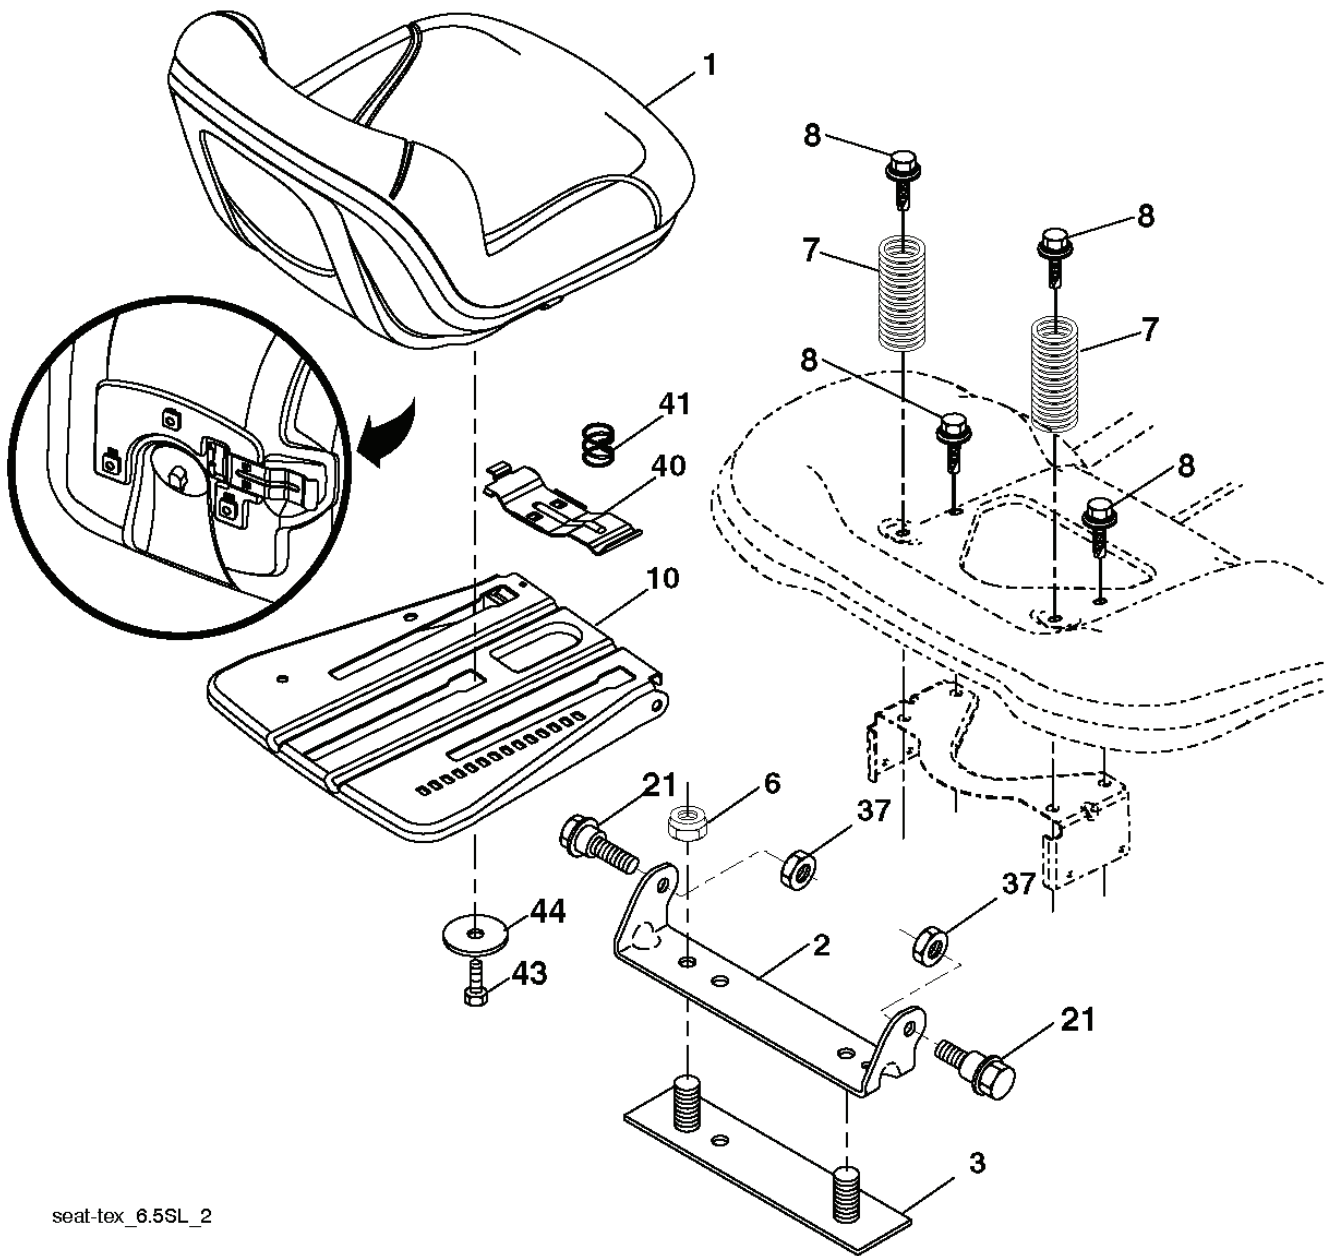

PTO SWITCH (MATING SIDE)

IGNITION SWITCH

POSITION	CIRCUIT	"MAKE"
OFF	M+G+A1	
RUN/OVERRIDE	B+A1	
RUN	B+A1	L+A2
START	B + S + A1	

CHASSIS HARNESS CONNECTOR (MATING SIDE)

DASH HARNESS CONNECTOR

WIRING INSULATED CLIPS
 NOTE: IF WIRING INSULATED CLIPS WERE REMOVED FOR SERVICING OF UNIT, THEY SHOULD BE RE-INSTALLED TO PROPERLY SECURE YOUR WIRING.

NON-REMOVABLE CONNECTIONS

REMOVABLE CONNECTIONS

seat-tex_6.5SL_2

REF.	PART NO.	DESCRIPTION	REMARK	QTY.	KIT
1	532439822	SEAT		1	
2	532180166	BRACKET		1	
3	532140675	STRAP		1	
6	873800600	NUT		1	
7	532124181	SPRING		1	
8	532171877	BOLT		1	
10	532196977	PLATE		1	
21	532171852	BOLT		1	
37	873800500	LOCK NUT		1	
40	532197661	HANDLE		1	
41	532198200	SPRING		1	
43	874760612	BOLT		1	
44	819133812	WASHER		1	

REF.	PART NO.	DESCRIPTION	REMARK	QTY.	KIT
1	532439740	STEERING WHEEL		1	
2	532195968	SHAFT		1	
4	532403089	SPINDLE SHAFT	LH	1	
5	532403090	SPINDLE SHAFT	RH	1	
6	532124931	WASHER		1	
7	532121748	WASHER		1	
8	812000029	RETAINER RING		1	
9	532121232	HUB CAP		1	
13	532121749	WASHER		1	
14	810040600	WASHER		1	
15	873540600	NUT		1	
16	532408219	SHAFT		1	
19	532194729	PLATE		1	
21	532186737	ADAPTER		1	
22	532420537	SUPPORT		1	
26	532439743	HUB CAP		1	
28	817000612	SCREW		1	
35	532194732	PLATE		1	
45	819183812	WASHER		1	
50	873900600	NUT		1	
51	873940800	NUT		1	
53	532188967	WASHER		1	
54	874760636	BOLT		1	
55	532414736	SPACER		1	
58	532194747	BOLT		1	
59	532194748	WASHER		1	
60	873971000	NUT		1	
61	532194740	LINK		1	
62	532194741	LINK		1	
63	817000512	SCREW		1	
64	532199849	SPRING RETAINER		1	
65	532194734	BRACKET		1	
66	871020748	BOLT		1	
67	532194737	BUSHING		1	
68	873900700	NUT		1	
69	532199162	WASHER		1	
70	532196197	BRACKET		1	
78	532057079	WASHER		1	