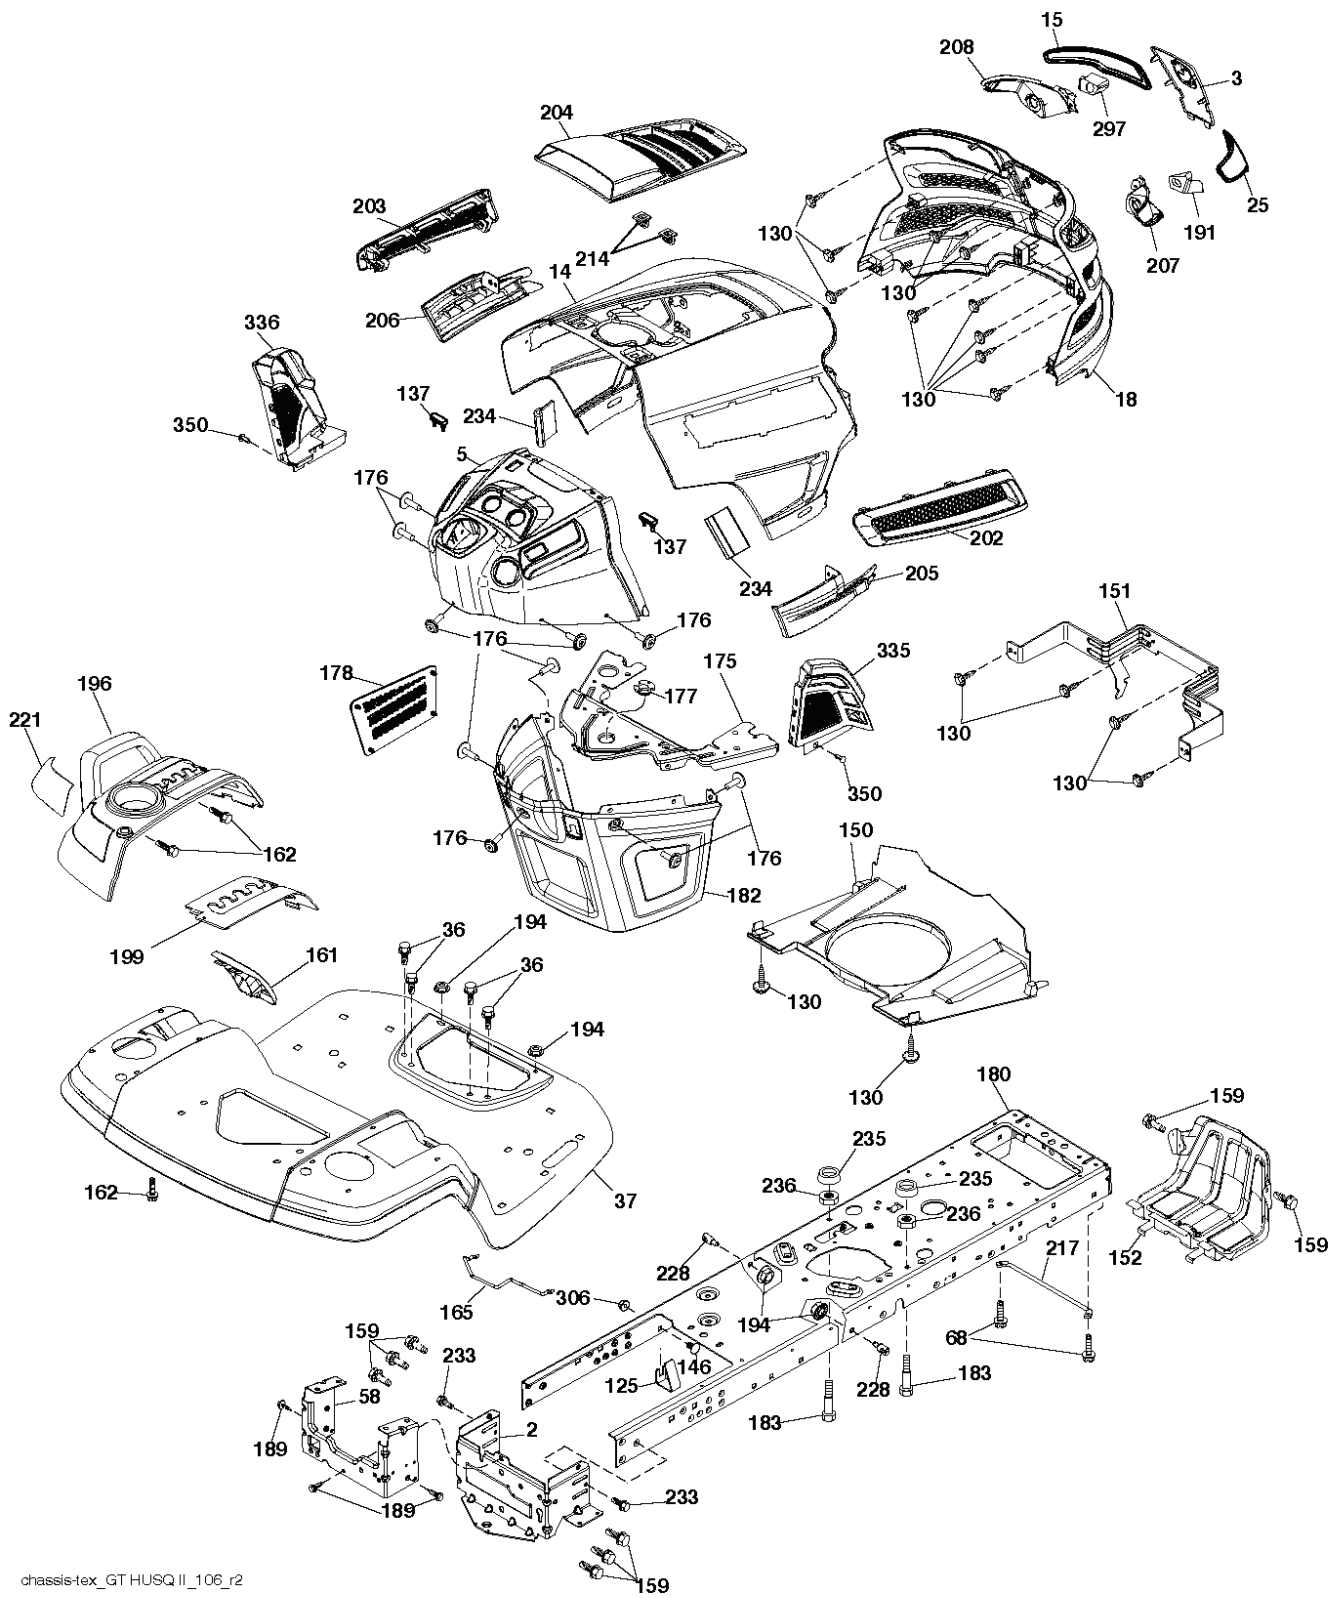

YTH24V48 LS, 96043011603, 2011-08

SPARE PARTS LIST

REF.	PART NO.	DESCRIPTION	REMARK	QTY.	KIT
1	532411657	DECAL		1	
2	581627301	DECAL		1	
3	532440414	DECAL		1	
4	581724301	DECAL		1	
5	532423829	DECAL		1	
6	532440231	DECAL		1	
7	532418600	DECAL		1	
8	532426209	DECAL		1	
9	532145005	DECAL		1	
10	539113224	DECAL		1	
11	532198785	LABEL		1	
	532166960	DECAL		1	
	532439882	PAD	LH	1	
	532439881	PAD	RH	1	

REF.	PART NO.	DESCRIPTION	REMARK	QTY.	KIT
1	532439740	STEERING WHEEL		1	
2	532195968	SHAFT		1	
4	532403089	SPINDLE SHAFT	LH	1	
5	532403090	SPINDLE SHAFT	RH	1	
6	532124931	WASHER		1	
7	532121748	WASHER		1	
8	812000029	RETAINER RING		1	
9	532121232	HUB CAP		1	
13	532121749	WASHER		1	
14	810040600	WASHER		1	
15	873540600	NUT		1	
16	532408219	SHAFT		1	
19	532194729	PLATE		1	
21	532186737	ADAPTER		1	
22	532420537	SUPPORT		1	
26	532439743	HUB CAP		1	
28	817000612	SCREW		1	
35	532194732	PLATE		1	
45	819183812	WASHER		1	
50	873900600	NUT		1	
51	873940800	NUT		1	
53	532188967	WASHER		1	
54	874760636	BOLT		1	
55	532414736	SPACER		1	
58	532194747	BOLT		1	
59	532194748	WASHER		1	
60	873971000	NUT		1	
61	532194740	LINK		1	
62	532194741	LINK		1	
63	817000512	SCREW		1	
64	532199849	SPRING RETAINER		1	
65	532194734	BRACKET		1	
66	871020748	BOLT		1	
67	532194737	BUSHING		1	
68	873900700	NUT		1	
69	532199162	WASHER		1	
70	532196197	BRACKET		1	
78	532057079	WASHER		1	

wheel_art_1-tex

REF.	PART NO.	DESCRIPTION	REMARK	QTY.	KIT
1	532059192	CAP VALVE		1	
2	532065139	NIPPLE		1	
3	532144509	RIM SPROCKET	Front 6.5"	1	
4	532008134	HOSE	(Service Item Only)	1	
5	532106230	TIRE	Front 16" x 6.5"	1	
6	532124957	FITTING	(Front Wheel Only)	1	
7	532124959	BEARING	(Front Wheel Only)	1	
8	532175039	HUB CAP		1	
9	532170456	TIRE	Rear 30" x 10"-8"	1	
10	532124926	HOSE	(Service Item Only)	1	
11	532138337	RIM SPROCKET	Rear 8"	1	
	532144334	SEALING FOAM		1	