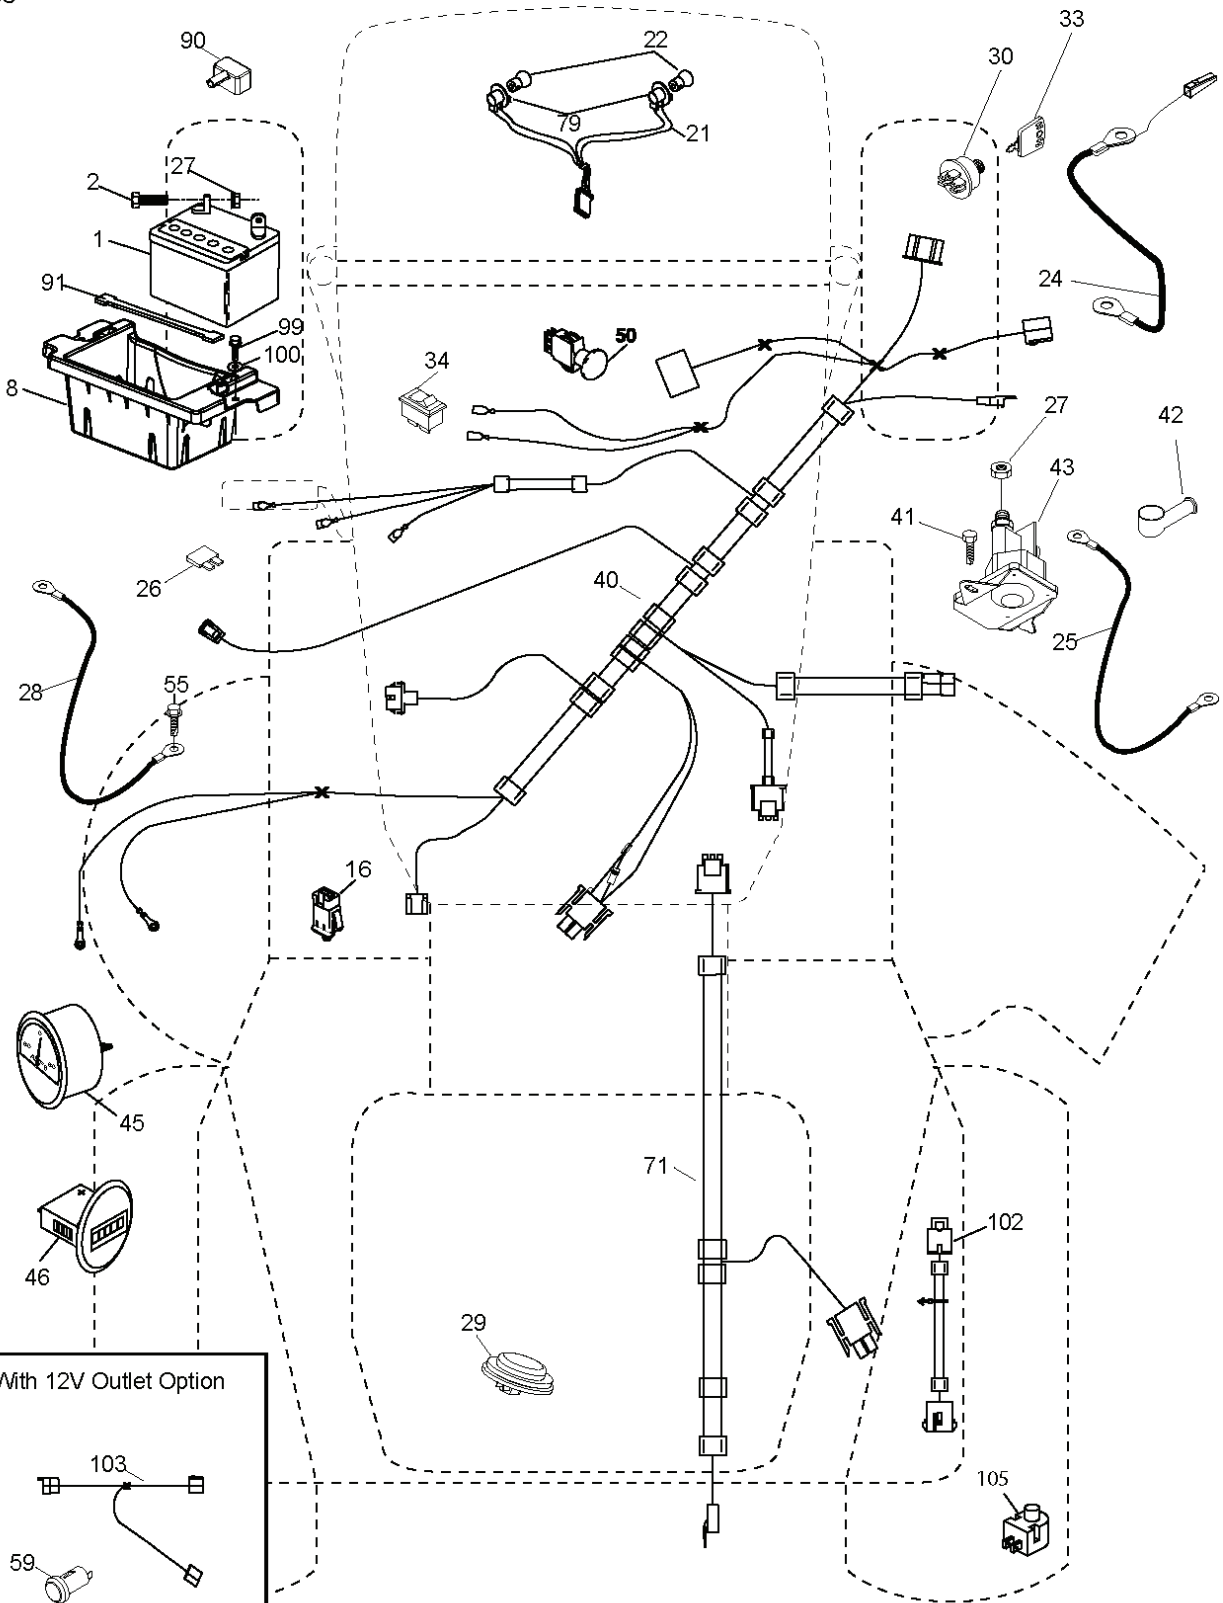

T15S

With 12V Outlet Option

REF.	PART NO.	DESCRIPTION	REMARK	QTY.	KIT
1	532163465	BATTERY		1	
2	874760412	BOLT		1	
8	532186491	BOX		1	
16	532176138	MICRO SWITCH		1	
21	532400252	HARNESS		1	
22	532004152	BULB		1	
24	532400253	CABLE		1	
25	532412895	CABLE.STARTER.6G.BL/RE*SUBS/2*		1	
26	532175158	FUSE		1	
27	873510400	NUT		1	
28	532145491	CABLE		1	
29	532401545	SWITCH		1	
30	532193350	IGNITION MODULE		1	
33	532411933	KEY		1	
34	532110712	SWITCH		1	
40	532402167	CABLE		1	
41	817720408	SCREW		1	
42	532131563	COVER		1	
43	532192507	SOLENOID		1	
45	532425270	GAUGE		1	
46	532425271	GAUGE		1	
50	532174651	SWITCH		1	
55	817060512	SCREW		1	
59	532400303	OUTLET-12 VOLT		1	
71	532194276	CABLE ASSY		1	
79	532175242	HOLDER		1	
90	532435395	TERMINAL COVER		1	
91	532190270	STRAP BATTERY MOUNT FRO		1	
99	817670412	SCREW		1	
100	819091416	WASHER		1	
102	532404454	CABLE		1	
103	532421747	HARNESS		1	
105	532407568	SWITCH		1