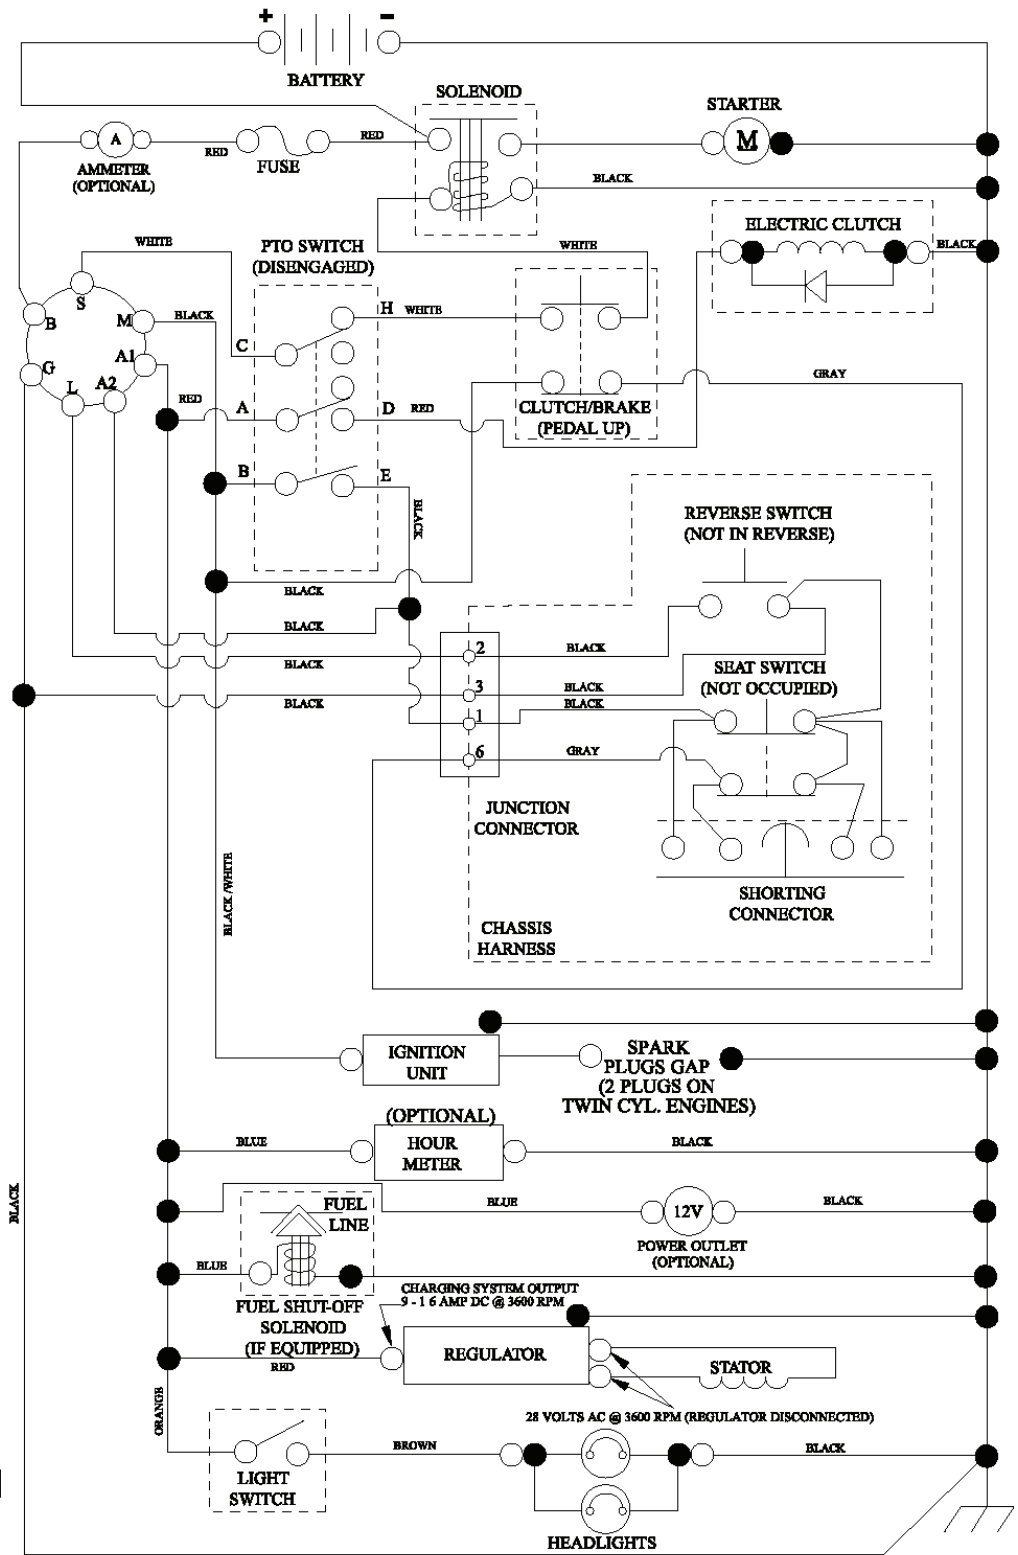

YTH24V48 LS, 96043011603, 2011-08

SPARE PARTS LIST

REF.	PART NO.	DESCRIPTION	REMARK	QTY.	KIT
1	532411657	DECAL		1	
2	581627301	DECAL		1	
3	532440414	DECAL		1	
4	581724301	DECAL		1	
5	532423829	DECAL		1	
6	532440231	DECAL		1	
7	532418600	DECAL		1	
8	532426209	DECAL		1	
9	532145005	DECAL		1	
10	539113224	DECAL		1	
11	532198785	LABEL		1	
	532166960	DECAL		1	
	532439882	PAD	LH	1	
	532439881	PAD	RH	1	

lift-tex_24

REF.	PART NO.	DESCRIPTION	REMARK	QTY.	KIT
2	532422027	SHAFT		1	
3	532195230	LEVER	RH	1	
7	532411555	GRIP		1	
10	532196314	SPRING		1	
41	532175994	NUT		1	
87	532194209	SPRING		1	
88	532410710	SPRING		1	
89	819191912	WASHER		1	
91	532403407	LINK		1	
96	532195263	BUSHING		1	
97	817000612	SCREW		1	
98	574822501	SUSPENSION		1	
114	873360700	NUT		1	

PTO SWITCH (MATING SIDE)

IGNITION SWITCH

POSITION	CIRCUIT	"MAKE"
OFF	M+G+A1	
RUN/OVERRIDE	B+A1	
RUN	B+A1	L+A2
START	B + S + A1	

CHASSIS HARNESS CONNECTOR (MATING SIDE)

DASH HARNESS CONNECTOR

WIRING INSULATED CLIPS
 NOTE: IF WIRING INSULATED CLIPS WERE REMOVED FOR SERVICING OF UNIT, THEY SHOULD BE RE-INSTALLED TO PROPERLY SECURE YOUR WIRING.

wheel_art_1-tex

REF.	PART NO.	DESCRIPTION	REMARK	QTY.	KIT
1	532059192	CAP VALVE		1	
2	532065139	NIPPLE		1	
3	532144509	RIM SPROCKET	Front 6.5"	1	
4	532008134	HOSE	(Service Item Only)	1	
5	532106230	TIRE	Front 16" x 6.5"	1	
6	532124957	FITTING	(Front Wheel Only)	1	
7	532124959	BEARING	(Front Wheel Only)	1	
8	532175039	HUB CAP		1	
9	532170456	TIRE	Rear 30" x 10"-8"	1	
10	532124926	HOSE	(Service Item Only)	1	
11	532138337	RIM SPROCKET	Rear 8"	1	
	532144334	SEALING FOAM		1	