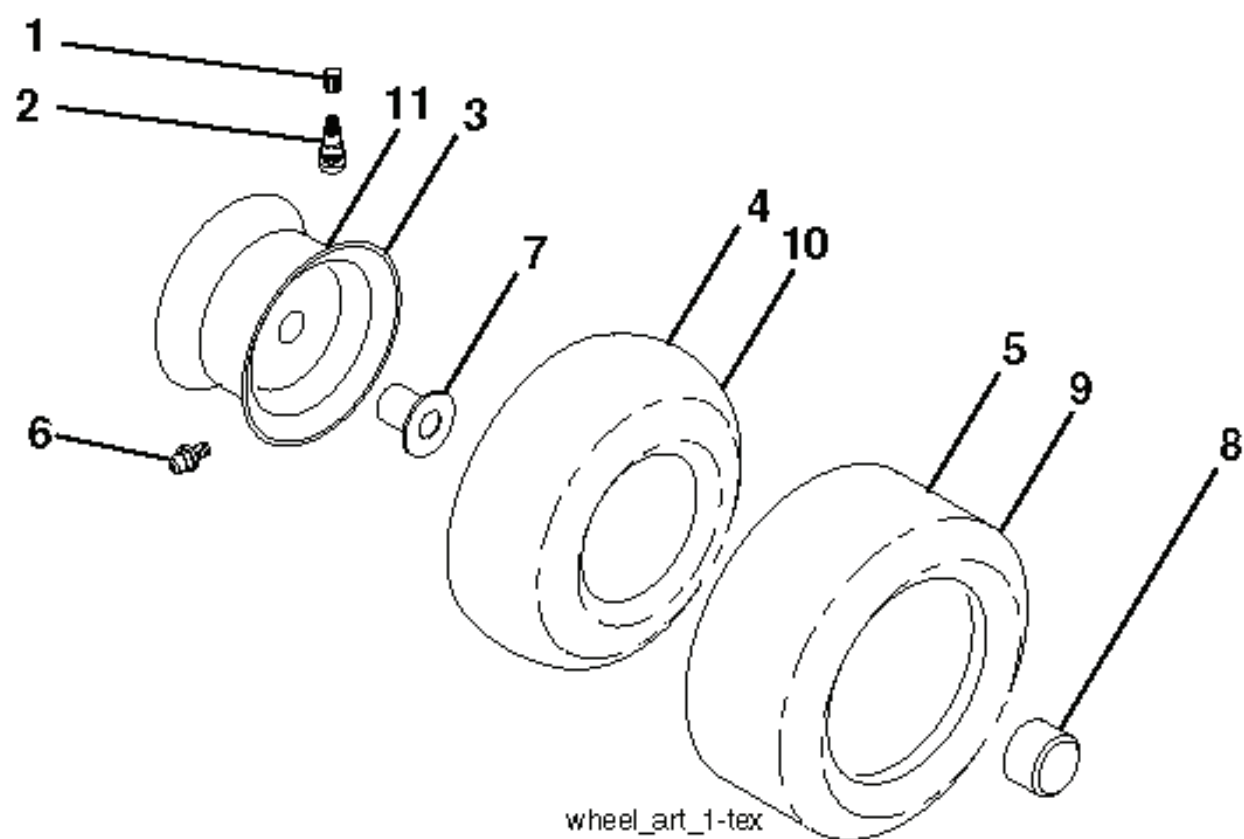

NON-REMOVABLE CONNECTIONS

REMOVABLE CONNECTIONS

seat-tex_6.5SL_2

REF.	PART NO.	DESCRIPTION	REMARK	QTY.	KIT
1	532439822	SEAT		1	
2	532180166	BRACKET		1	
3	532140675	STRAP		1	
6	873800600	NUT		1	
7	532124181	SPRING		1	
8	532171877	BOLT		1	
10	532196977	PLATE		1	
21	532171852	BOLT		1	
37	873800500	LOCK NUT		1	
40	532197661	HANDLE		1	
41	532198200	SPRING		1	
43	874760612	BOLT		1	
44	819133812	WASHER		1	

REF.	PART NO.	DESCRIPTION	REMARK	QTY.	KIT
1	532439740	STEERING WHEEL		1	
2	532195968	SHAFT		1	
4	532403089	SPINDLE SHAFT	LH	1	
5	532403090	SPINDLE SHAFT	RH	1	
6	532124931	WASHER		1	
7	532121748	WASHER		1	
8	812000029	RETAINER RING		1	
9	532121232	HUB CAP		1	
13	532121749	WASHER		1	
14	810040600	WASHER		1	
15	873540600	NUT		1	
16	532408219	SHAFT		1	
19	532194729	PLATE		1	
21	532186737	ADAPTER		1	
22	532420537	SUPPORT		1	
26	532439743	HUB CAP		1	
28	817000612	SCREW		1	
35	532194732	PLATE		1	
45	819183812	WASHER		1	
50	873900600	NUT		1	
51	873940800	NUT		1	
53	532188967	WASHER		1	
54	874760636	BOLT		1	
55	532414736	SPACER		1	
58	532194747	BOLT		1	
59	532194748	WASHER		1	
60	873971000	NUT		1	
61	532194740	LINK		1	
62	532194741	LINK		1	
63	817000512	SCREW		1	
64	532199849	SPRING RETAINER		1	
65	532194734	BRACKET		1	
66	871020748	BOLT		1	
67	532194737	BUSHING		1	
68	873900700	NUT		1	
69	532199162	WASHER		1	
70	532196197	BRACKET		1	
78	532057079	WASHER		1	

wheel_art_1-tex

REF.	PART NO.	DESCRIPTION	REMARK	QTY.	KIT
1	532059192	CAP VALVE		1	
2	532065139	NIPPLE		1	
3	532144509	RIM SPROCKET	Front 6.5"	1	
4	532008134	HOSE	(Service Item Only)	1	
5	532106230	TIRE	Front 16" x 6.5"	1	
6	532124957	FITTING	(Front Wheel Only)	1	
7	532124959	BEARING	(Front Wheel Only)	1	
8	532175039	HUB CAP		1	
9	532170456	TIRE	Rear 30" x 10"-8"	1	
10	532124926	HOSE	(Service Item Only)	1	
11	532138337	RIM SPROCKET	Rear 8"	1	
	532144334	SEALING FOAM		1	