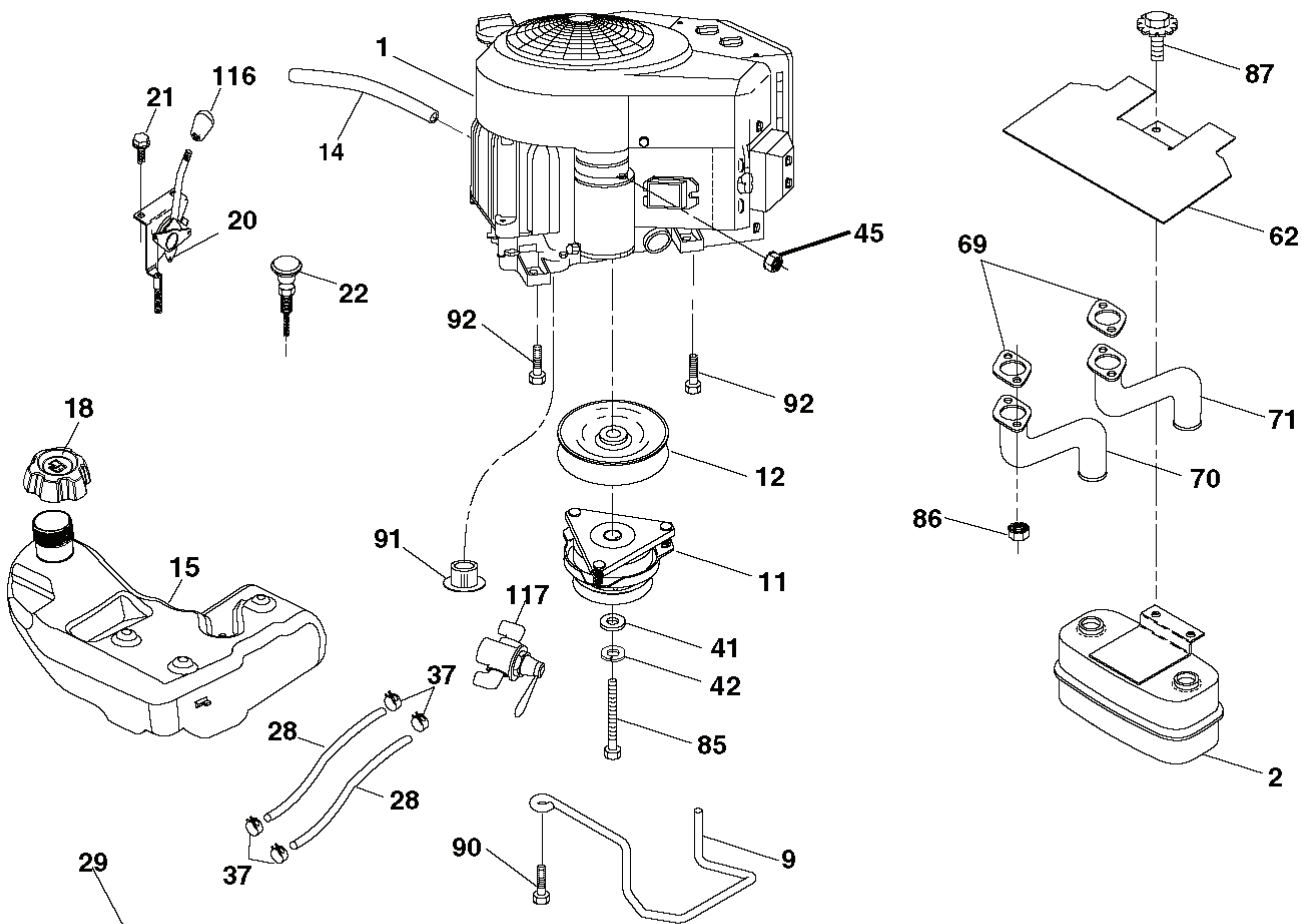

SPARK ARRESTER KIT

engine-tex_Kawa-2cyl_10

REF.	PART NO.	DESCRIPTION	REMARK	QTY.	KIT
1	000000000	W/O DESCRIPTION	ENGINE KAWA MODEL NO. FR730V-AS12-R(445364)	1	
2	532149723	MUFFLER		1	
9	532194320	BELT GUIDE		1	
11	532400008	CLUTCH		1	
12	532405097	PULLEY		1	
14	532148456	TUBE		1	
15	532438082	FUEL TANK ASSY		1	
18	532439208	HUB CAP		1	
20	532424341	CONTROL THROTTLE		1	
21	532416358	SCREW		1	
22	532191596	COMMA*RPL.PAR 532187767428		1	
28	532401135	LINE.FUEL.64*REAR.EMIS		1	
29	532137180	SPARK ARRESTER KIT		1	
37	532123487	HOSE CLAMP		1	
41	532126197	WASHER		1	
42	810040700	WASHER		1	
45	873510400	NUT		1	
62	532434017	SHIELD		1	
69	532178151	MUFFLER GASKET		1	
70	532424765	EXHAUST		1	
71	532424766	EXHAUST		1	
85	532173937	BOLT		1	
86	532184362	NUT		1	
87	537171877	BOLT		1	
90	817000616	SCREW		1	
91	532187495	BUSHING		1	
92	817120616	SCREW		1	
116	539132624	KNOB		1	
117	532420828	VALVE FUEL RESERVE		1