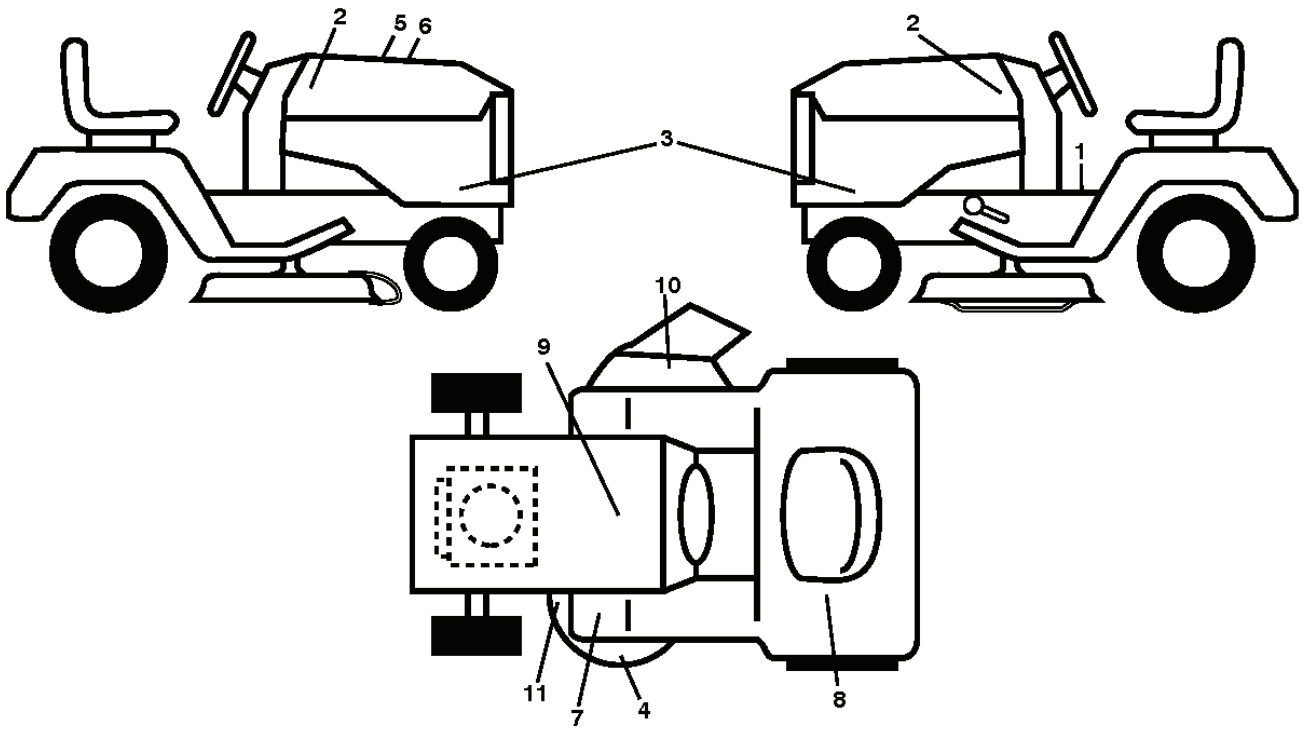

YTH24V48 LS, 96043011603, 2011-08

SPARE PARTS LIST

REF.	PART NO.	DESCRIPTION	REMARK	QTY.	KIT
1	532411657	DECAL		1	
2	581627301	DECAL		1	
3	532440414	DECAL		1	
4	581724301	DECAL		1	
5	532423829	DECAL		1	
6	532440231	DECAL		1	
7	532418600	DECAL		1	
8	532426209	DECAL		1	
9	532145005	DECAL		1	
10	539113224	DECAL		1	
11	532198785	LABEL		1	
	532166960	DECAL		1	
	532439882	PAD	LH	1	
	532439881	PAD	RH	1	

lift-tex_24

REF.	PART NO.	DESCRIPTION	REMARK	QTY.	KIT
2	532422027	SHAFT		1	
3	532195230	LEVER	RH	1	
7	532411555	GRIP		1	
10	532196314	SPRING		1	
41	532175994	NUT		1	
87	532194209	SPRING		1	
88	532410710	SPRING		1	
89	819191912	WASHER		1	
91	532403407	LINK		1	
96	532195263	BUSHING		1	
97	817000612	SCREW		1	
98	574822501	SUSPENSION		1	
114	873360700	NUT		1	

wheel_art_1-tex

REF.	PART NO.	DESCRIPTION	REMARK	QTY.	KIT
1	532059192	CAP VALVE		1	
2	532065139	NIPPLE		1	
3	532144509	RIM SPROCKET	Front 6.5"	1	
4	532008134	HOSE	(Service Item Only)	1	
5	532106230	TIRE	Front 16" x 6.5"	1	
6	532124957	FITTING	(Front Wheel Only)	1	
7	532124959	BEARING	(Front Wheel Only)	1	
8	532175039	HUB CAP		1	
9	532170456	TIRE	Rear 30" x 10"-8"	1	
10	532124926	HOSE	(Service Item Only)	1	
11	532138337	RIM SPROCKET	Rear 8"	1	
	532144334	SEALING FOAM		1	