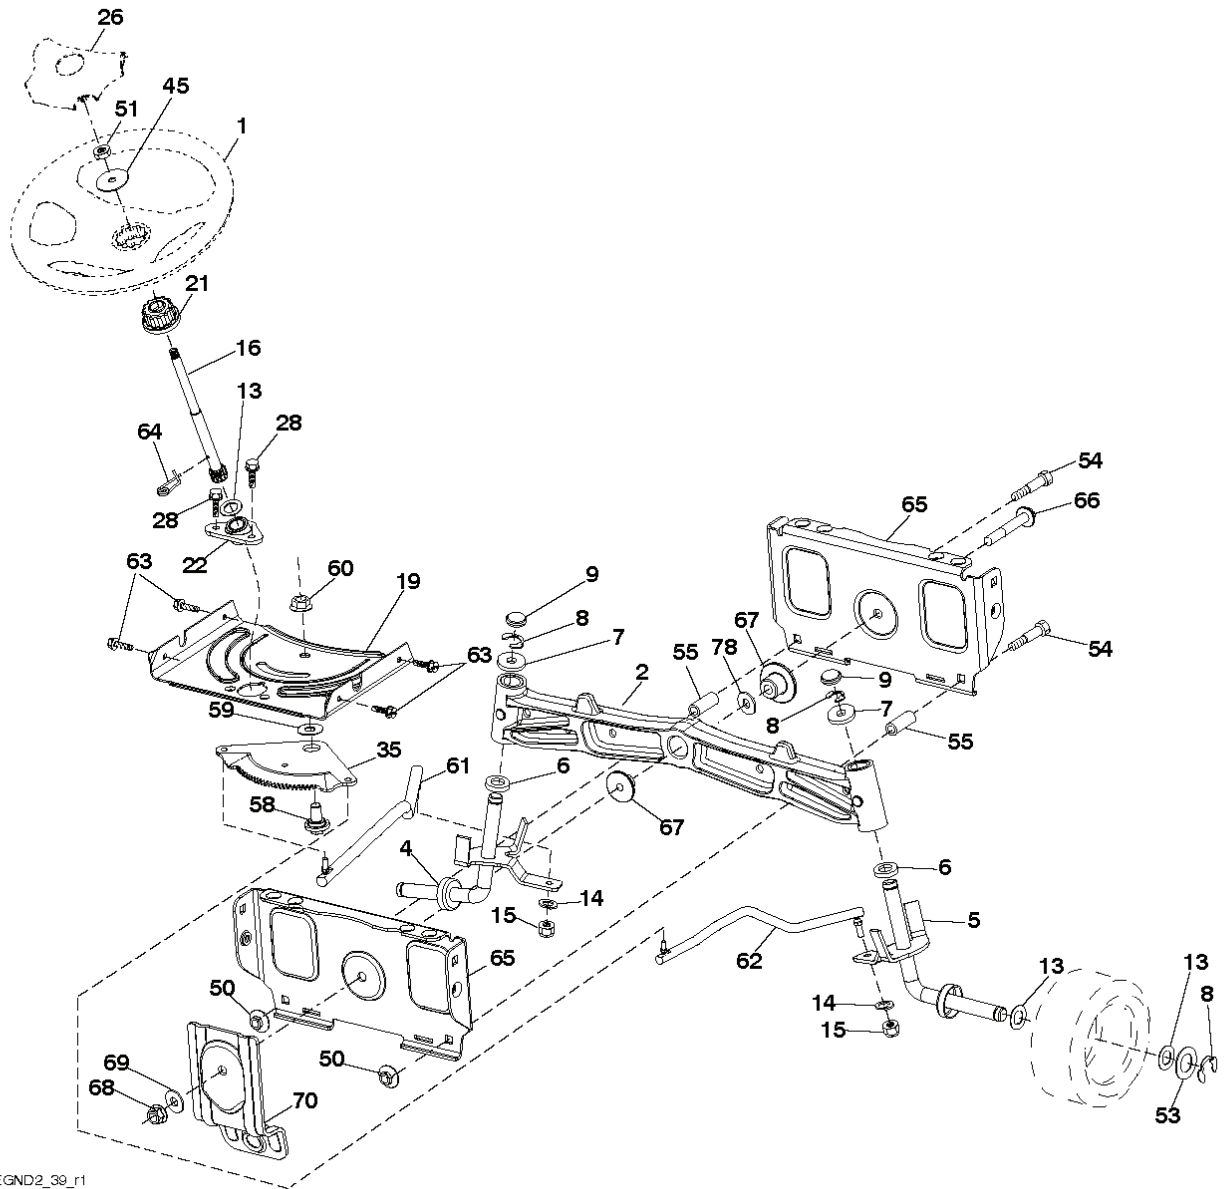

YTH24V48 LS, 96043011603, 2011-08

SPARE PARTS LIST

REF.	PART NO.	DESCRIPTION	REMARK	QTY.	KIT
1	532411657	DECAL		1	
2	581627301	DECAL		1	
3	532440414	DECAL		1	
4	581724301	DECAL		1	
5	532423829	DECAL		1	
6	532440231	DECAL		1	
7	532418600	DECAL		1	
8	532426209	DECAL		1	
9	532145005	DECAL		1	
10	539113224	DECAL		1	
11	532198785	LABEL		1	
	532166960	DECAL		1	
	532439882	PAD	LH	1	
	532439881	PAD	RH	1	

PTO SWITCH (MATING SIDE)

IGNITION SWITCH

POSITION	CIRCUIT	"MAKE"
OFF	M+G+A1	
RUN/OVERRIDE	B+A1	
RUN	B+A1	L+A2
START	B + S + A1	

CHASSIS HARNESS CONNECTOR (MATING SIDE)

DASH HARNESS CONNECTOR

WIRING INSULATED CLIPS
 NOTE: IF WIRING INSULATED CLIPS WERE REMOVED FOR SERVICING OF UNIT, THEY SHOULD BE RE-INSTALLED TO PROPERLY SECURE YOUR WIRING.

REF.	PART NO.	DESCRIPTION	REMARK	QTY.	KIT
1	532439740	STEERING WHEEL		1	
2	532195968	SHAFT		1	
4	532403089	SPINDLE SHAFT	LH	1	
5	532403090	SPINDLE SHAFT	RH	1	
6	532124931	WASHER		1	
7	532121748	WASHER		1	
8	812000029	RETAINER RING		1	
9	532121232	HUB CAP		1	
13	532121749	WASHER		1	
14	810040600	WASHER		1	
15	873540600	NUT		1	
16	532408219	SHAFT		1	
19	532194729	PLATE		1	
21	532186737	ADAPTER		1	
22	532420537	SUPPORT		1	
26	532439743	HUB CAP		1	
28	817000612	SCREW		1	
35	532194732	PLATE		1	
45	819183812	WASHER		1	
50	873900600	NUT		1	
51	873940800	NUT		1	
53	532188967	WASHER		1	
54	874760636	BOLT		1	
55	532414736	SPACER		1	
58	532194747	BOLT		1	
59	532194748	WASHER		1	
60	873971000	NUT		1	
61	532194740	LINK		1	
62	532194741	LINK		1	
63	817000512	SCREW		1	
64	532199849	SPRING RETAINER		1	
65	532194734	BRACKET		1	
66	871020748	BOLT		1	
67	532194737	BUSHING		1	
68	873900700	NUT		1	
69	532199162	WASHER		1	
70	532196197	BRACKET		1	
78	532057079	WASHER		1	