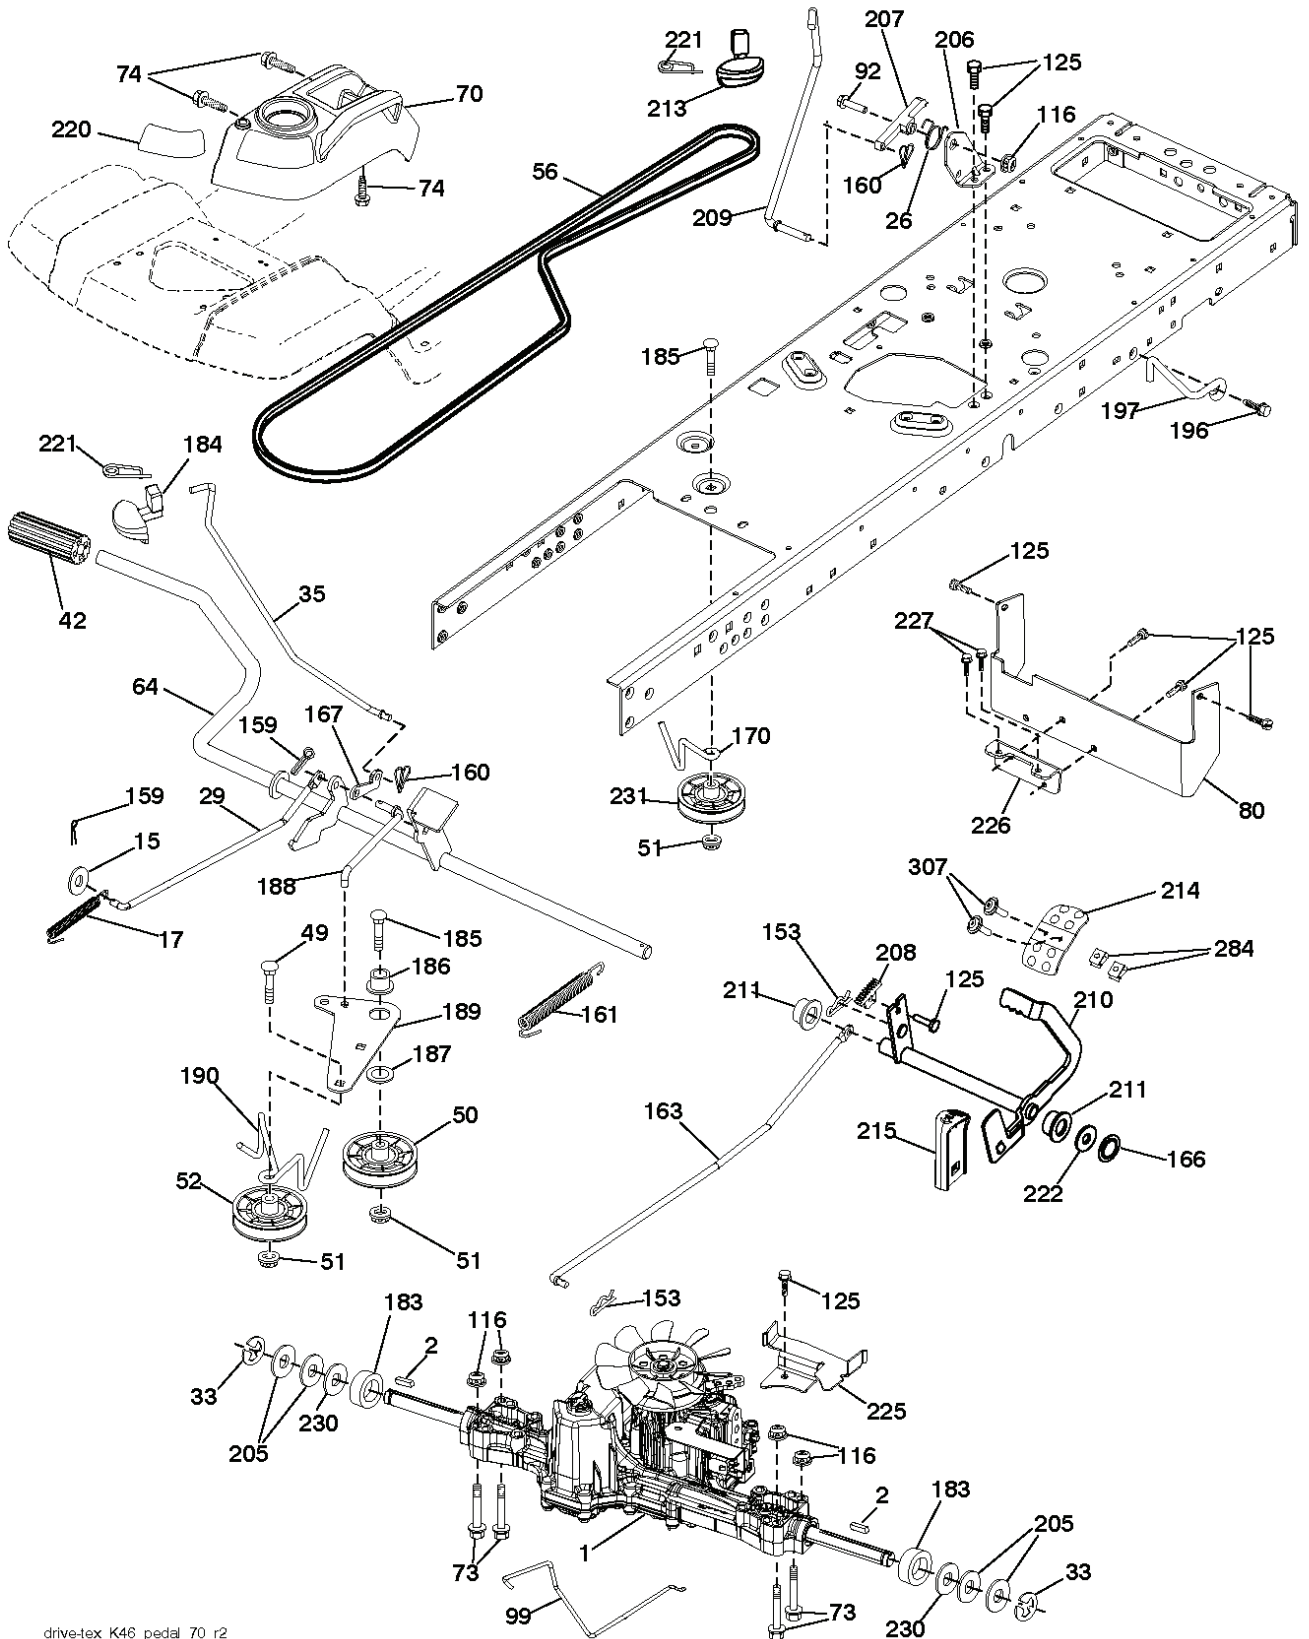

REF.	PART NO.	DESCRIPTION	REMARK	QTY.	KIT
1	000000000	W/O DESCRIPTION	TRANSAXLE TUFFTORQ K46 CR (426121)	1	
2	532123583	KEY		1	
15	819131316	WASHER		1	
17	532413678	SRPING.BRAKE.K46.GREEN*SUBS/2*		1	
26	532199679	SPRING		1	
29	532403806	ROD		1	
33	812000001	RETAINER RING		1	
35	583864501	ROD		1	
42	532124872	PEDAL RUBBER		1	
49	872110614	BOLT		1	
50	532194327	PULLEY		1	
51	873900600	NUT		1	
52	532194326	PULLEY		1	
56	532130969	BELT		1	
64	532197865	SHAFT		1	
70	532439661	CONSOLE		1	
73	874490540	BOLT		1	
74	532142432	SCREW		1	
80	532440619	STRAP		1	
92	874760520	BOLT		1	
99	532415742	ROD		1	
116	873900500	NUT		1	
125	817000512	SCREW		1	
153	532124788	RETAINER RING		1	
159	876020412	SPLIT PIN		1	
160	532169484	PIN		1	
161	532105709	SPRING		1	
163	532448275	CONTROL		1	
166	532429164	NUT		1	
167	532405257	LATCH		1	
170	532413430	BELT GUIDE		1	
183	532137057	SPACER		1	
184	532441455	HANDLE		1	
185	872110622	BOLT		1	
186	532194321	SPACER		1	
187	819133210	WASHER		1	
188	532194323	LINK		1	
189	532194317	PLATE		1	
190	532194318	BELT GUIDE		1	
196	817000616	SCREW		1	
197	532195804	BRACKET		1	
205	532121748	WASHER		1	
206	532197867	BRACKET		1	
207	532197868	LATCH		1	
208	532197869	SUPPORT		1	
209	532199592	ROD		1	
210	532197860	ARM		1	
211	532120183	BEARING		1	
213	532403119	CONTROL		1	
214	532416863	PEDAL.FORWARD.HUSQVARNA.DEALER		1	
215	532401723	PEDAL		1	
220	532198908	LENS	RH	1	
221	532403187	SPRING		1	
222	879212010	WASHER		1	
225	532403319	BELT GUIDE		1	
226	532401564	BRACKET		1	
227	817490512	SCREW		1	
230	532188967	WASHER		1	
231	532407287	PULLEY		1	
284	532417693	NUT		1	
307	874180412	SCREW		1