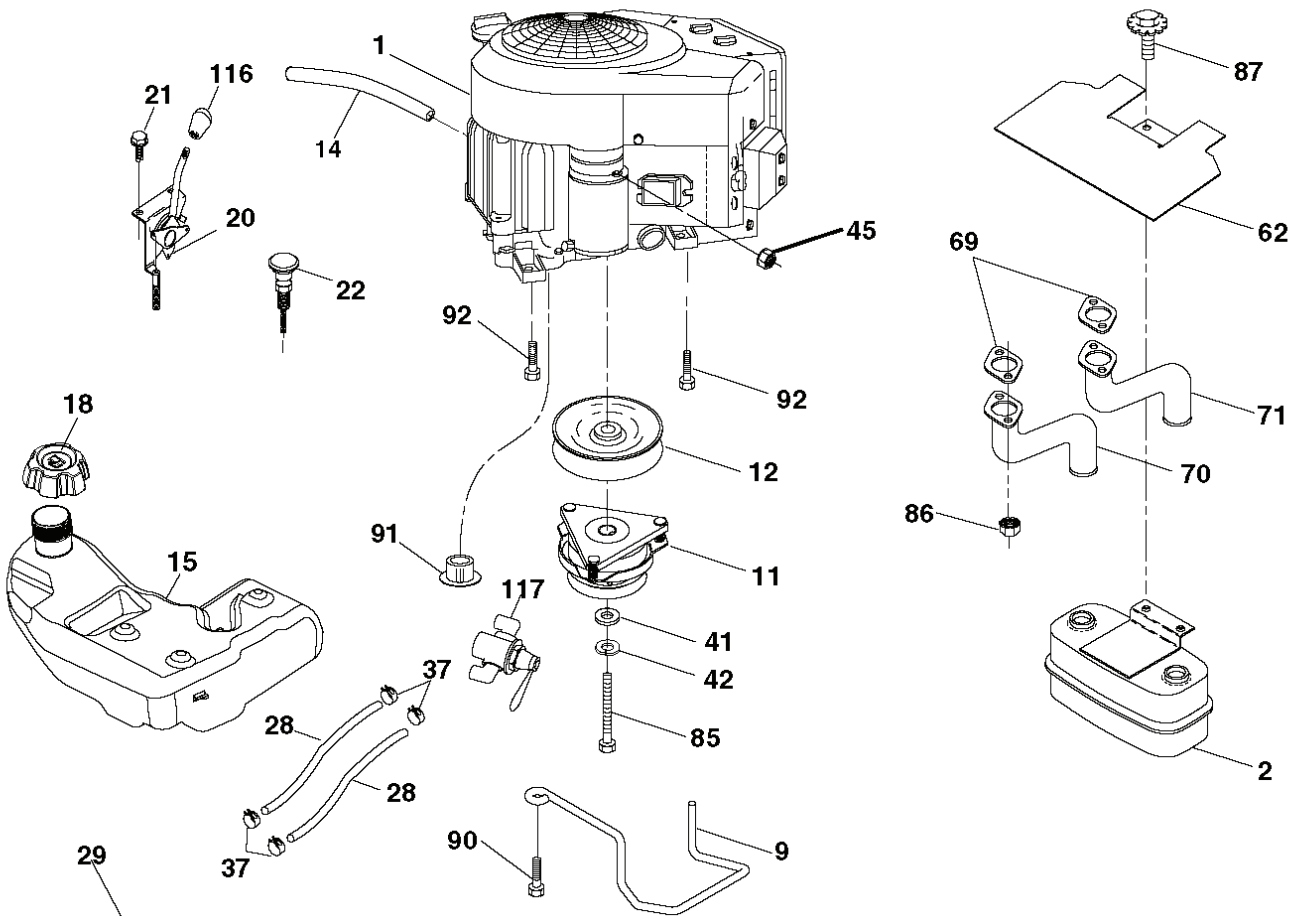

SPARK ARRESTER KIT

engine-tex_Kawa-2cyl_10

REF.	PART NO.	DESCRIPTION	REMARK	QTY.	KIT
1	000000000	W/O DESCRIPTION	ENGINE KAWA MODEL NO. FR691V-AS15	1	
2	532149723	MUFFLER		1	
9	532194320	BELT GUIDE		1	
11	532400008	CLUTCH		1	
12	532405097	PULLEY		1	
14	532148456	TUBE		1	
15	532438082	FUEL TANK ASSY		1	
18	532439208	HUB CAP		1	
20	532424341	CONTROL THROTTLE		1	
21	532416358	SCREW		1	
22	532191596	COMMA*RPL.PAR 532187767428		1	
28	532401135	LINE.FUEL.64*REAR.EMIS		1	
29	532137180	SPARK ARRESTER KIT		1	
37	532123487	HOSE CLAMP		1	
41	532126197	WASHER		1	
42	810040700	WASHER		1	
45	873510400	NUT		1	
62	532434017	SHIELD		1	
69	532178151	MUFFLER GASKET		1	
70	532424765	EXHAUST		1	
71	532424766	EXHAUST		1	
85	532173937	BOLT		1	
86	532184362	NUT		1	
87	537171877	BOLT		1	
90	817000616	SCREW		1	
91	532187495	BUSHING		1	
92	817120616	SCREW		1	
116	532424659	KNOB SOFT TOUCH		1	
117	532420828	VALVE FUEL RESERVE		1