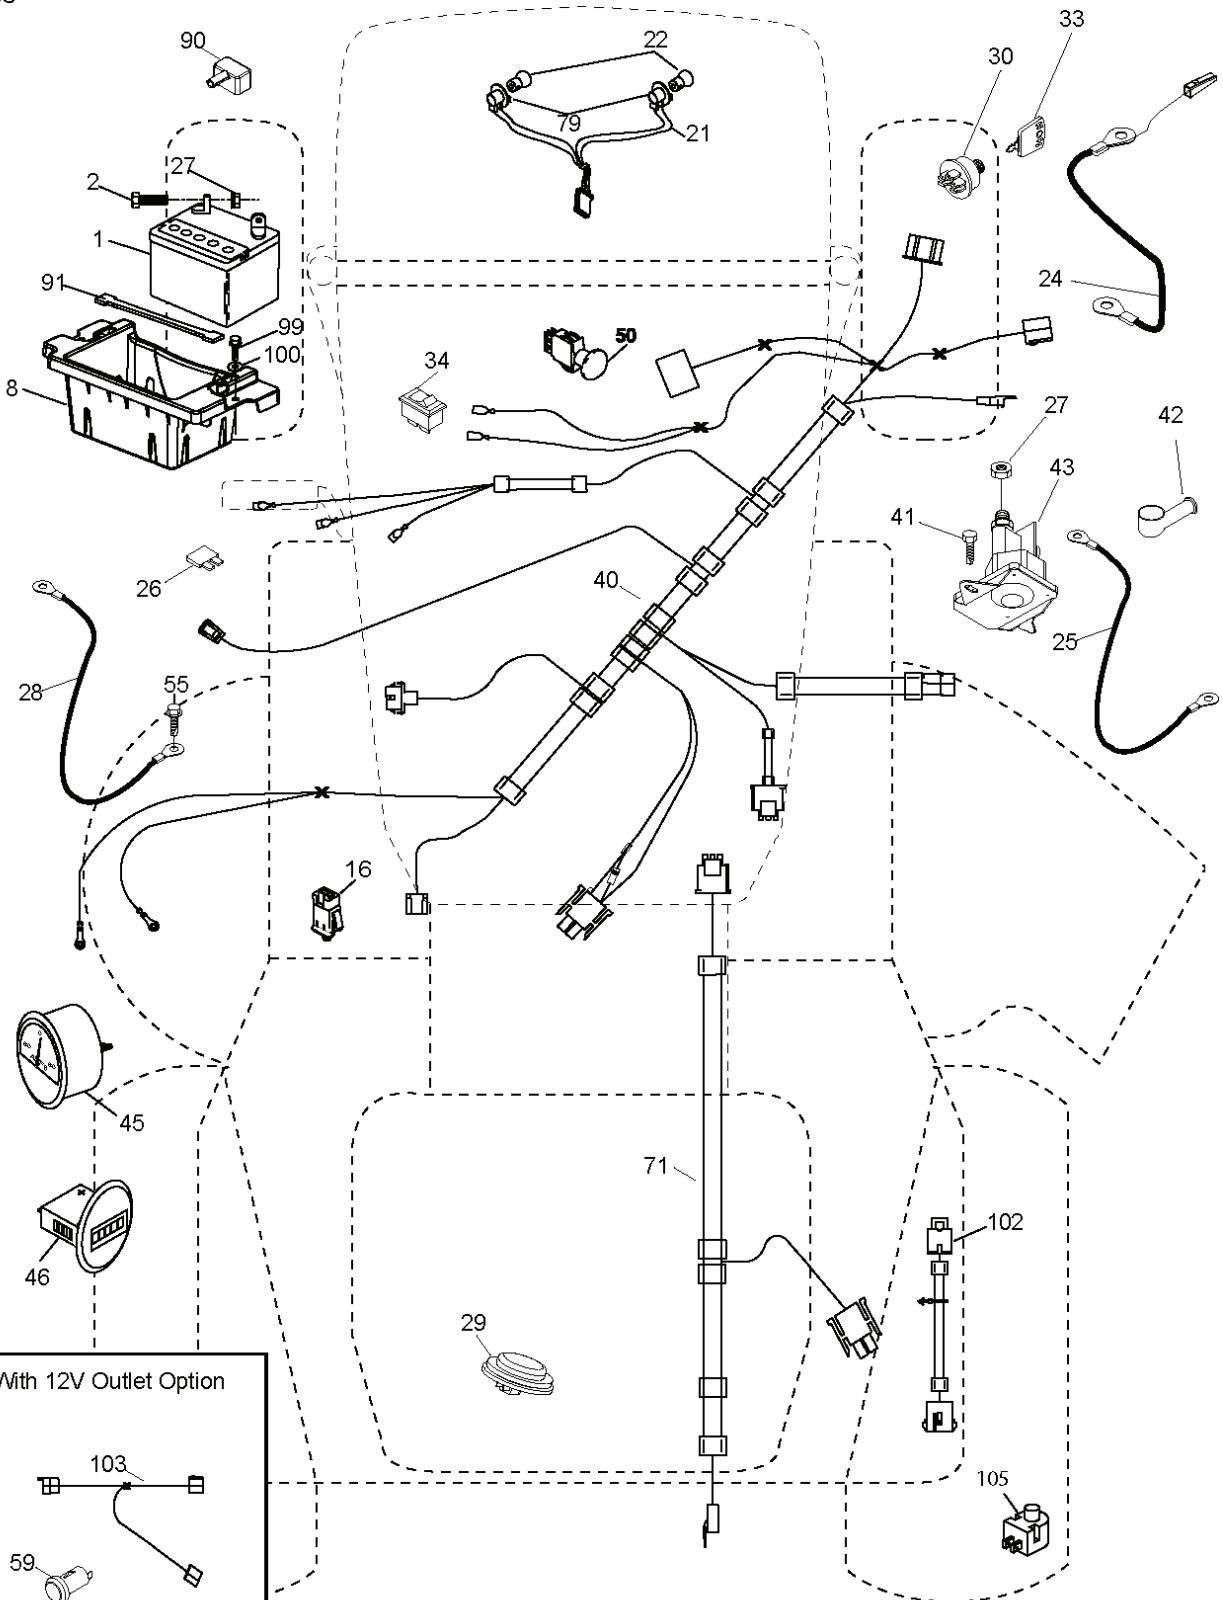

T15S

With 12V Outlet Option

This inset diagram shows the wiring for the 12V outlet option. It features a fuse (103) connected to a fuse holder (59). The fuse holder (59) is connected to the main harness (40).

REF.	PART NO.	DESCRIPTION	REMARK	QTY.	KIT
1	532163465	BATTERY		1	
2	874760412	BOLT		1	
8	532186491	BOX		1	
16	532176138	MICRO SWITCH		1	
21	532400252	HARNESS		1	
22	532004152	BULB		1	
24	532400253	CABLE		1	
25	532412895	CABLE.STARTER.6G.BL/RE*SUBS/2*		1	
26	532175158	FUSE		1	
27	873510400	NUT		1	
28	532145491	CABLE		1	
29	532401545	SWITCH		1	
30	532193350	IGNITION MODULE		1	
33	532411933	KEY		1	
34	532110712	SWITCH		1	
40	532402167	CABLE		1	
41	817720408	SCREW		1	
42	532131563	COVER		1	
43	532192507	SOLENOID		1	
45	532425270	GAUGE		1	
46	532425271	GAUGE		1	
50	532174651	SWITCH		1	
55	817060512	SCREW		1	
59	532400303	OUTLET-12 VOLT		1	
71	532194276	CABLE ASSY		1	
79	532175242	HOLDER		1	
90	532435395	TERMINAL COVER		1	
91	532190270	STRAP BATTERY MOUNT FRO		1	
99	817670412	SCREW		1	
100	819091416	WASHER		1	
102	532404454	CABLE		1	
103	532421747	HARNESS		1	
105	532407568	SWITCH		1