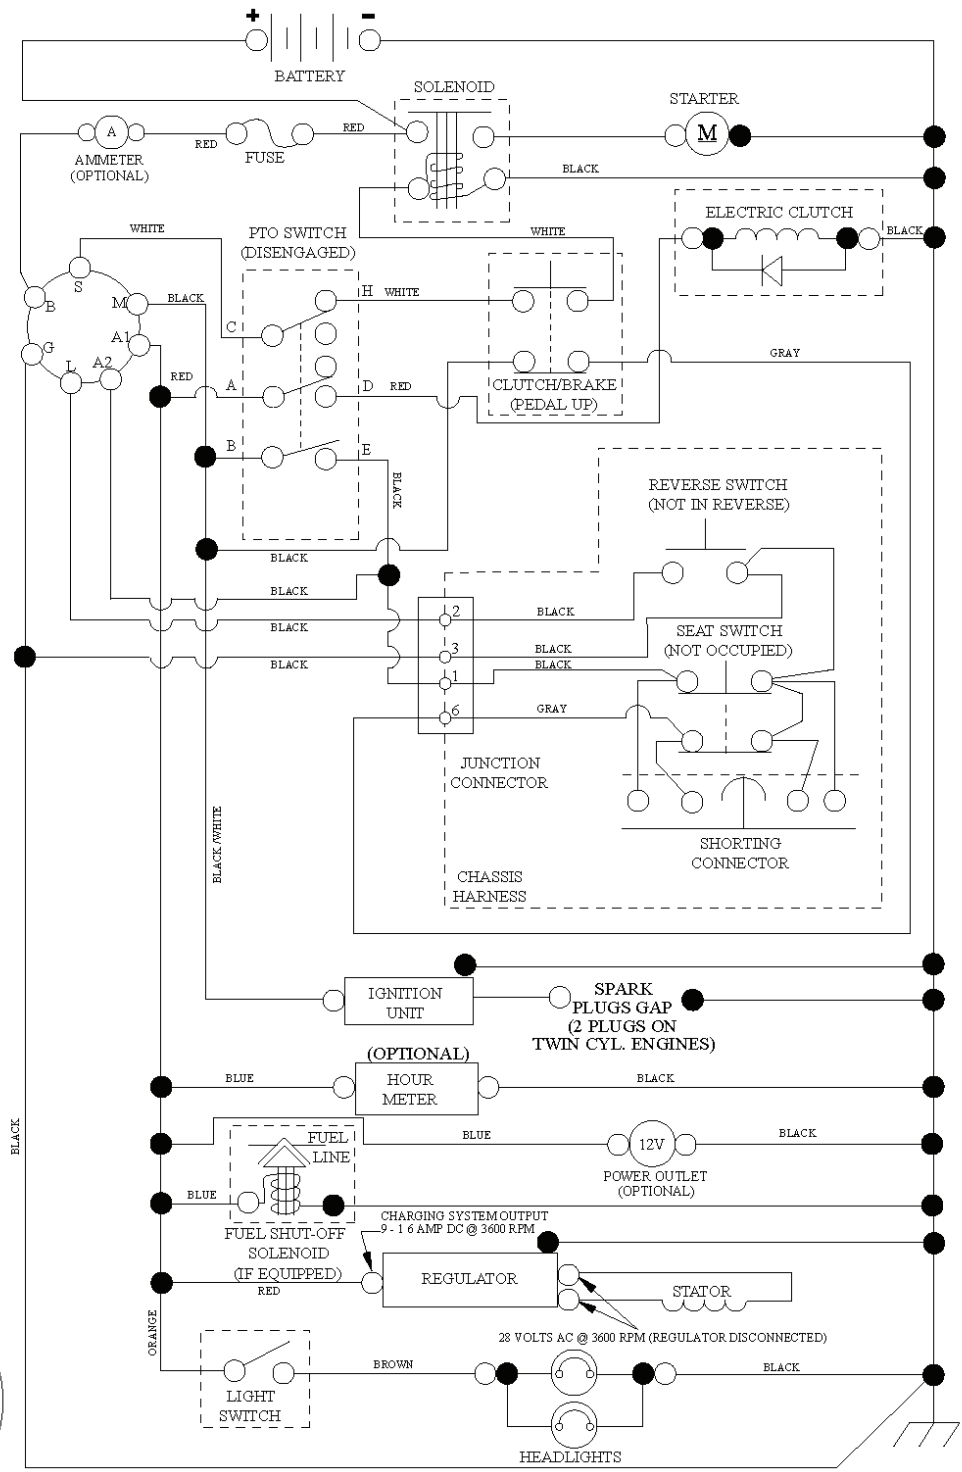

POSITION	CIRCUIT	"MAKE"
OFF	M+G+A1	
RUN/OVERRIDE	B+A1	
RUN	B+A1	L+A2
START	B+S+A1	

WIRING INSULATED CLIPS
NOTE: IF WIRING INSULATED CLIPS WERE REMOVED FOR SERVICING OF UNIT, THEY SHOULD BE RE-INSTALLED TO PROPERLY SECURE YOUR WIRING.