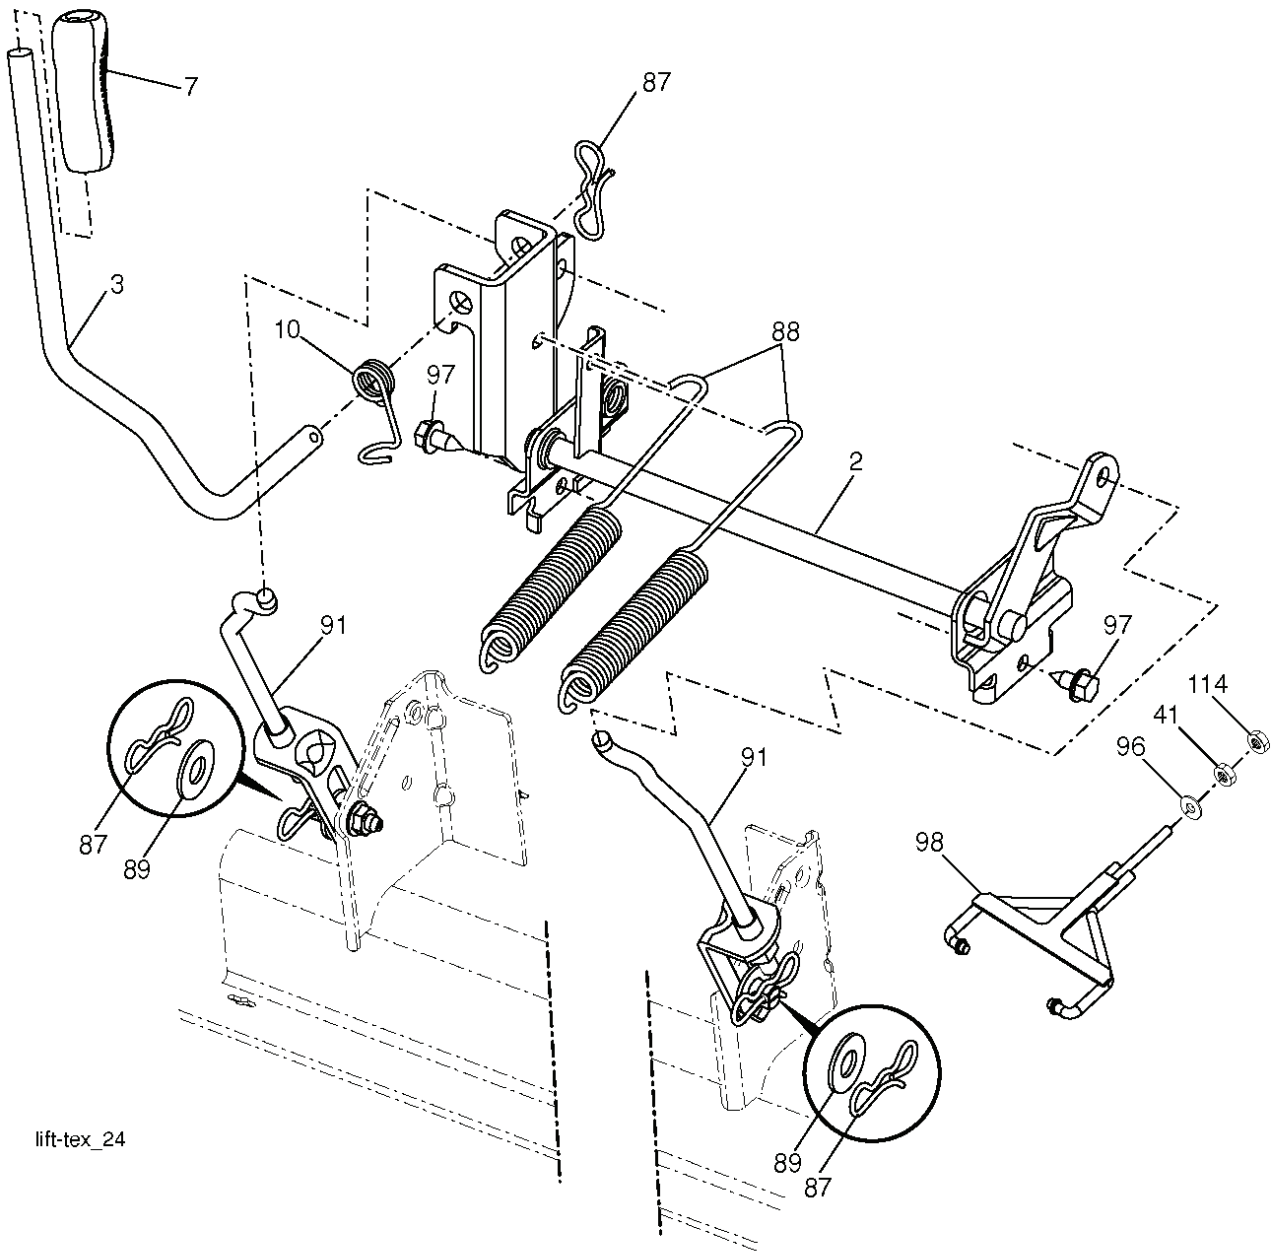

REF.	PART NO.	DESCRIPTION	REMARK	QTY.	KIT
1	594742001	SERVICE KIT	MOWER DECK COMPLETE	1	
2	539112170	HOUSING ASSY		1	
3	539107520	WASHER		1	
4	532174375	PULLEY		1	
5	539107590	NUT		1	
6	539107630	SCREW		1	
7	539110732	DEFLECTOR		1	
8	539110735	SPRING		1	
9	539110736	CLEVIS PIN		1	
10	539113425	RIDE ON BLADE		1	
11	539107522	BOLT		1	
12	539113427	PLATE		1	
13	539990799	BOLT		1	
14	539990717	NUT		1	
15	532195161	STUD		1	
16	539112899	NUT, 5/16-18, NYLOC		1	
17	532196104	PULLEY		1	
18	574827102	ARM		1	
19	532177968	PULLEY		1	
20	539132728	PULLEY		1	
21	575224501	BUSHING		1	
22	539107610	WHEEL		1	
23	539107608	BOLT		1	
24	521996501	NUT		1	
25	575224702	SHIELD	LH	1	
27	539104763	CLIP		1	
28	539108271	BOLT		1	
29	539106504	WASHER		1	
30	539990517	WASHER		1	
31	539976979	NUT		1	
32	539990923	RHSNB 3/8-16X1-3/4 GR 5 ZD		1	
33	539104864	WASHER		1	
34	532178515	WASHER		1	
35	539119124	NUT		1	
36	532195185	ARM		1	
37	539113621	SB 3/8-16 X 3/8 SKT HD ZD		1	
38	539990122	WASHER		1	
39	539200282	NUT		1	
40	532176066	ROLLER		1	
41	532179127	ROD ROLLER NOSE		1	
42	532194208	PIN		1	
43	539990692	WASHER		1	
44	575503902	SHIELD		1	
45	539990209	SCREW		1	
46	539990187	WASHER		1	
47	539105743	DECAL		1	
48	539113224	DECAL		1	
49	532198785	LABEL		1	
50	532415598	HOSE COUPLING		1	
51	539108461	SCREW		1	
52	539104870	BOLT		1	
53	574845602	BELT		1	
54	575224301	GUARD		1	
55	539115574	EYE BOLT		1	
56	539990585	NUT		1	
57	539106850	SPRING		1	
58	539112050	BALL BEARING		1	
59	575352901	PULLEY		1	
60	532169484	PIN		1	
61	532404851	ROD		1	
62	819131312	WASHER		1	
63	532194208	PIN		1	
--	594742001	SERVICE KIT	MOWER DECK COMPLETE	1	

lift-tex_24