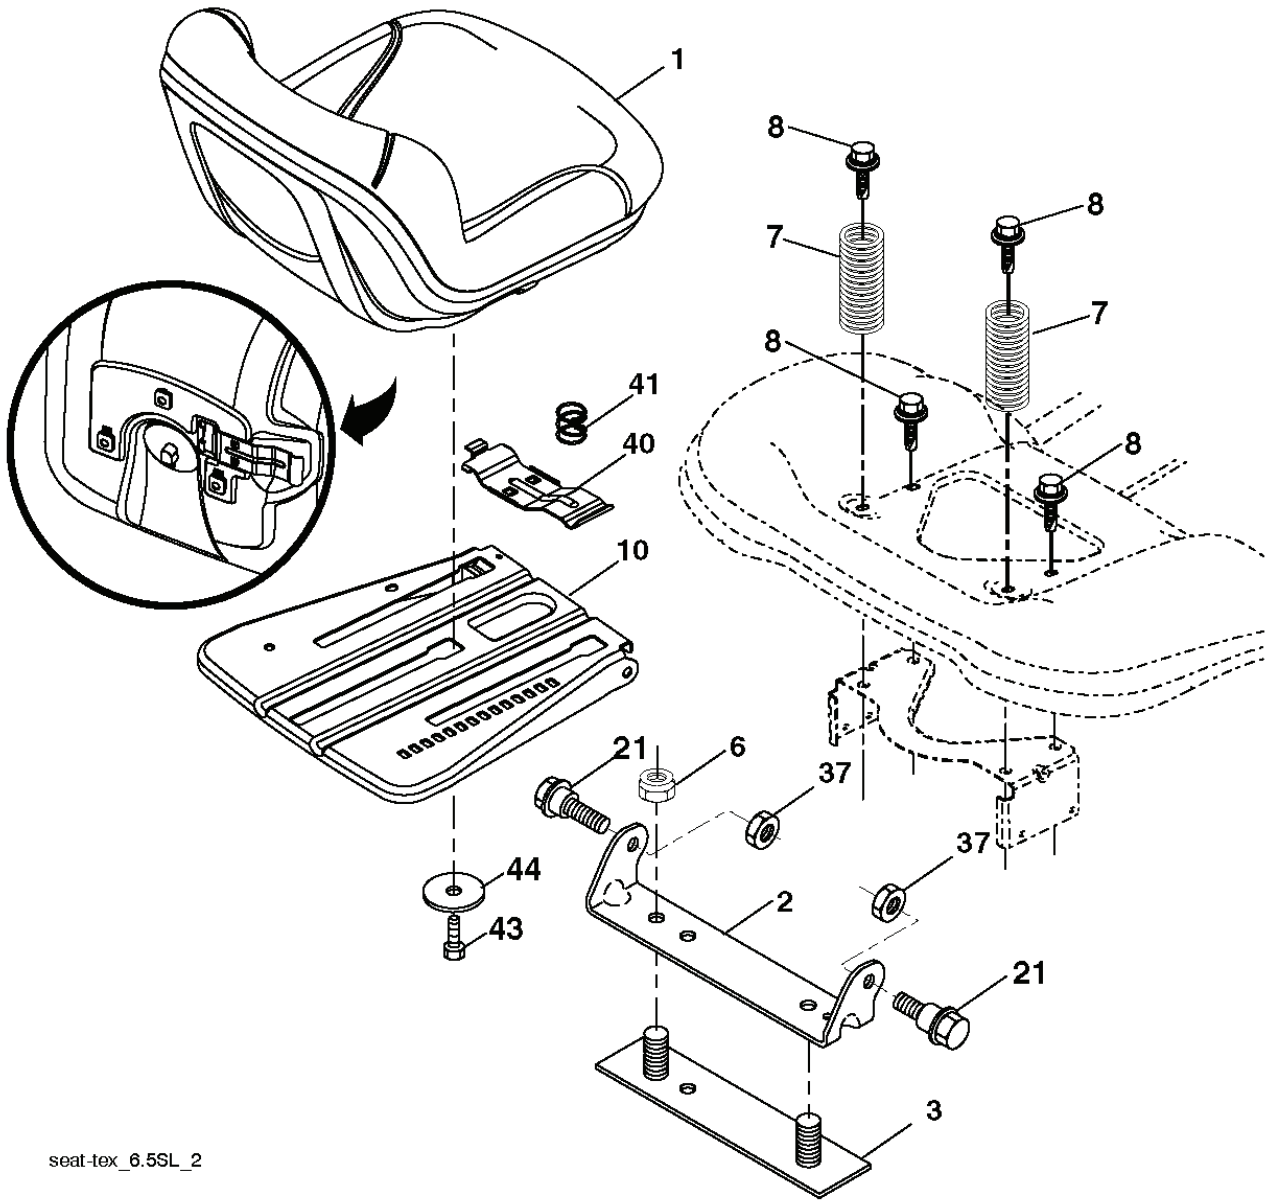

PTO SWITCH
(MATING SIDE)

IGNITION SWITCH

POSITION	CIRCUIT	"MAKE"
OFF	M+G+A1	
RUN/OVERRIDE	B+A1	
RUN	B+A1	L+A2
START	B+S+A1	

CHASSIS HARNESS CONNECTOR
(MATING SIDE)

DASH HARNESS CONNECTOR

WIRING INSULATED CLIPS
NOTE: IF WIRING INSULATED CLIPS WERE REMOVED FOR SERVICING OF UNIT, THEY SHOULD BE RE-INSTALLED TO PROPERLY SECURE YOUR WIRING.

NON-REMOVABLE CONNECTIONS

REMOVABLE CONNECTIONS

seat-tox_6.5SL_2

REF.	PART NO.	DESCRIPTION	REMARK	QTY.	KIT
1	532424071	SEAT		1	
2	532180166	BRACKET		1	
3	532140675	STRAP		1	
6	873800600	NUT		1	
7	532124181	SPRING		1	
8	532171877	BOLT		1	
10	532196977	PLATE		1	
21	532171852	BOLT		1	
37	873800500	LOCK NUT		1	
40	532197661	HANDLE		1	
41	532198200	SPRING		1	
43	874760612	BOLT		1	
44	819133812	WASHER		1	
	PART NO.		REMARK		KIT