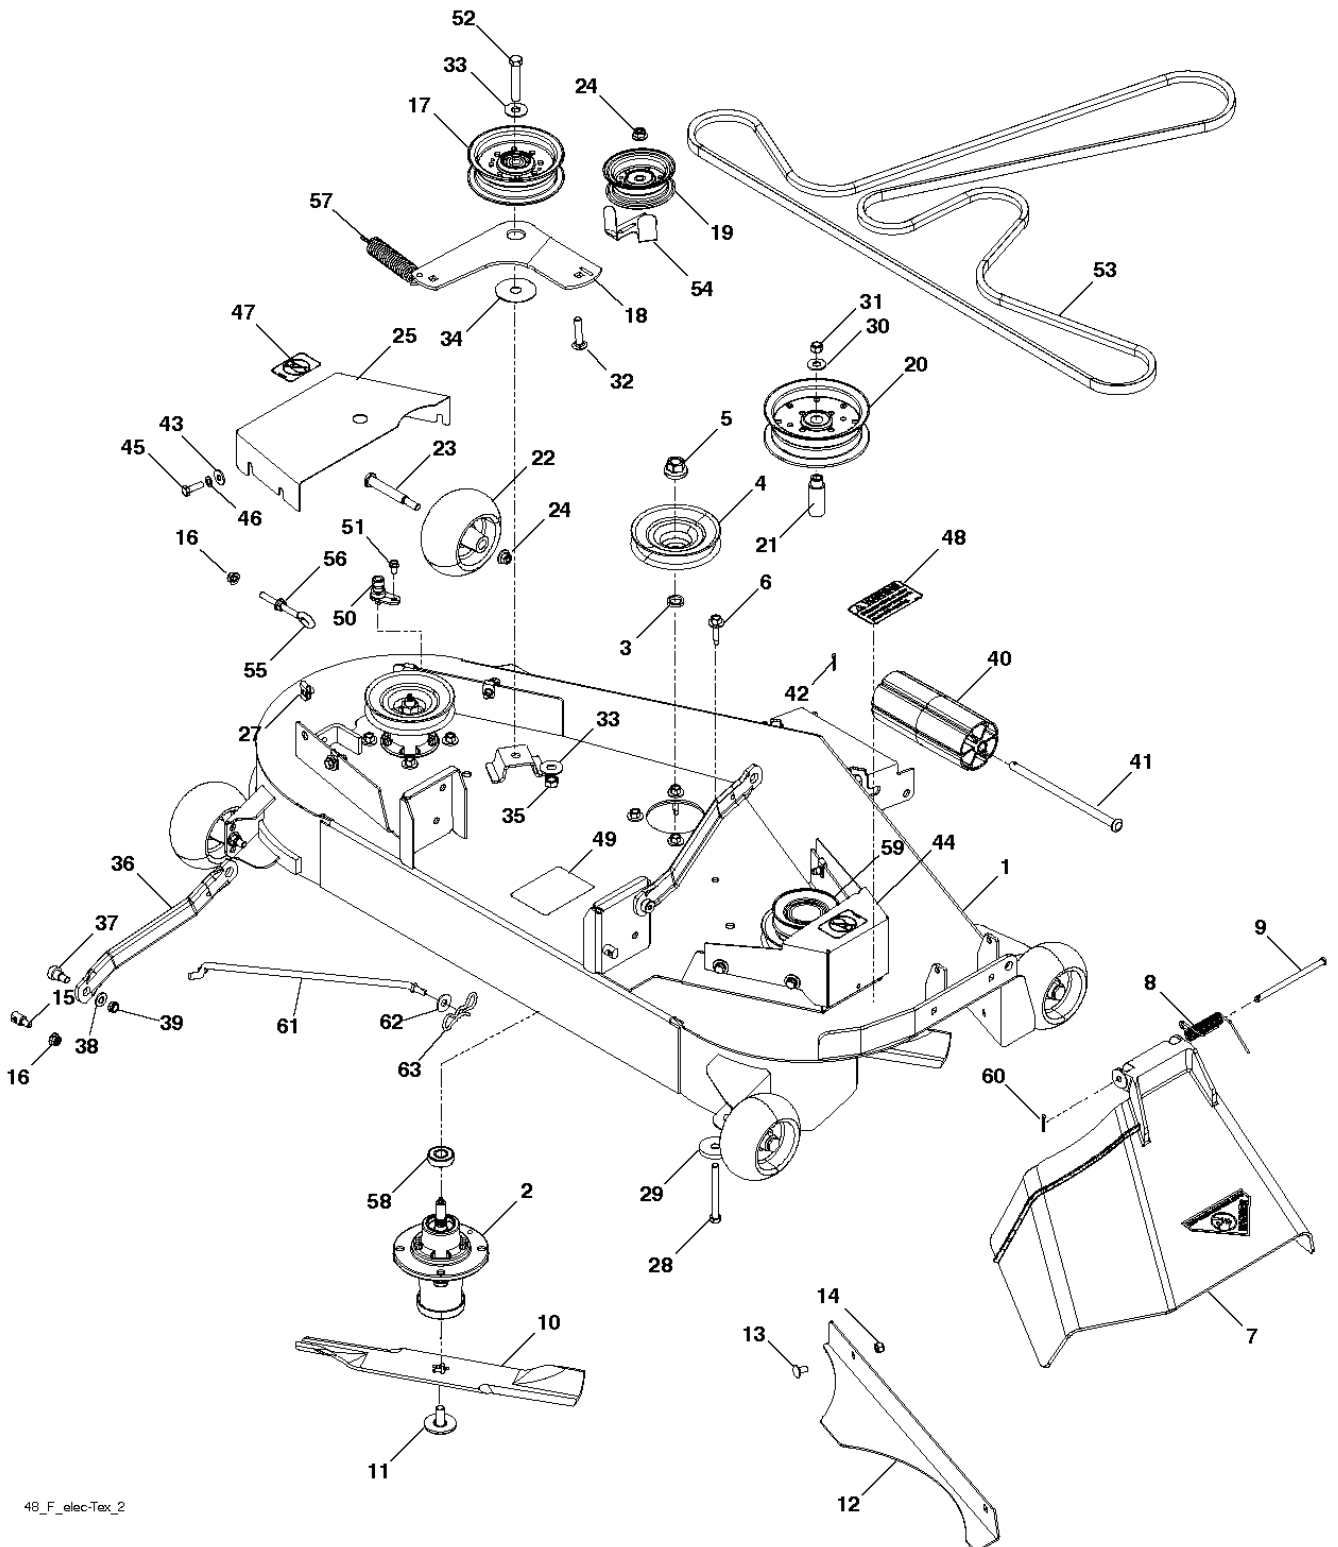

REF.	PART NO.	DESCRIPTION	REMARK	QTY.	KIT
2	532412282	PLATE		1	
3	532444481	LOGOTYPE		1	
5	532437470	DASH		1	
14	532441177	HOOD		1	
15	532439733	LENS		1	
18	532440653	GRILLE		1	
25	532439732	LENS		1	
36	817060512	SCREW		1	
37	532401825	FENDER		1	
58	532412281	PLATE		1	
68	817490508	SCREW		1	
130	532416358	SCREW		1	
137	532407590	DAMPING PIECE		1	
150	532439921	AIR DUCT		1	
151	532436670	BRACKET		1	
152	532194329	SHIELD		1	
159	817000612	SCREW		1	
161	532401826	CONSOLE		1	
162	532142432	SCREW		1	
165	532194330	SUPPORT		1	
175	532196304	SUPPORT		1	
176	532400776	SCREW		1	
177	532195227	BUSHING		1	
178	532199782	NET		1	
180	532194260	CHASSIS		1	
182	532406859	DASH		1	
183	874520520	BOLT		1	
189	817000512	SCREW		1	
191	532437455	INSERT		1	
194	873900500	NUT		1	
196	532417778	CONSOLE		1	
199	532198259	PLATE		1	
202	532439728	COVER	RH	1	
203	532439727	COVER	LH	1	
204	532435714	COVER		1	
205	532439730	SKIRT	RH	1	
206	532439729	SKIRT	LH	1	
207	532439734	CUP	RH	1	
208	532439735	CUP	LH	1	
214	532199145	CLIP		1	
217	532409167	ROD		1	
221	532198909	LENS	LH	1	
228	532195161	STUD		1	
233	532196539	BOLT		1	
234	532404742	DAMPING PIECE		1	
235	532406129	SPACER		1	
236	873930500	NUT		1	
297	532437456	INSERT		1	
335	532448204	COVER		1	
336	532439846	COVER		1	
350	532445143	CLIP		1	
-----	532431882	GUARD		1