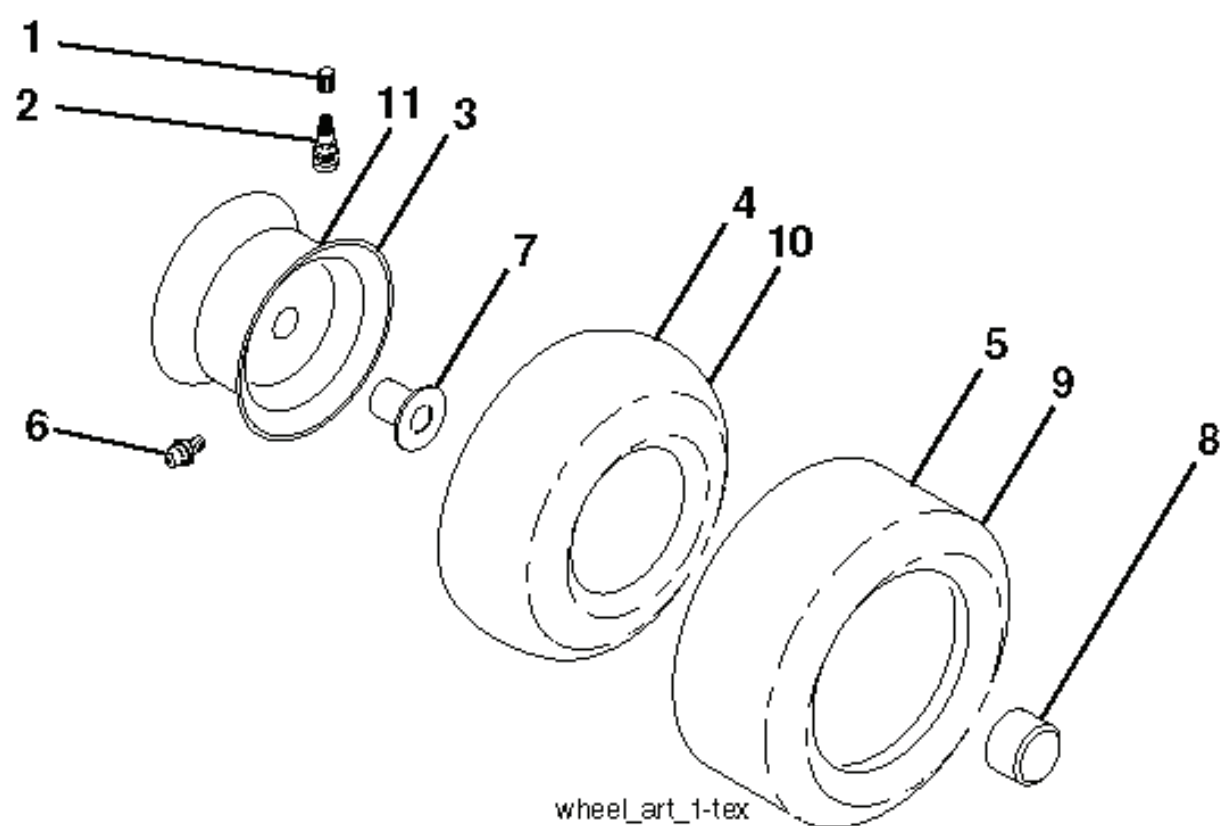

REF.	PART NO.	DESCRIPTION	REMARK	QTY.	KIT
1	532059192	CAP VALVE		1	
2	532065139	NIPPLE		1	
3	532144509	RIM SPROCKET	Front 6.5"	1	
4	532008134	HOSE	(Service Item Only)	1	
5	532106230	TIRE	Front 16" x 6.5"	1	
6	532124957	FITTING	(Front Wheel Only)	1	
7	532124959	BEARING	(Front Wheel Only)	1	
8	532175039	HUB CAP		1	
9	532170456	TIRE	Rear 30" x 10"-8"	1	
10	532124926	HOSE	(Service Item Only)	1	
11	532138337	RIM SPROCKET	Rear 8"	1	
	532144334	SEALING FOAM		1	