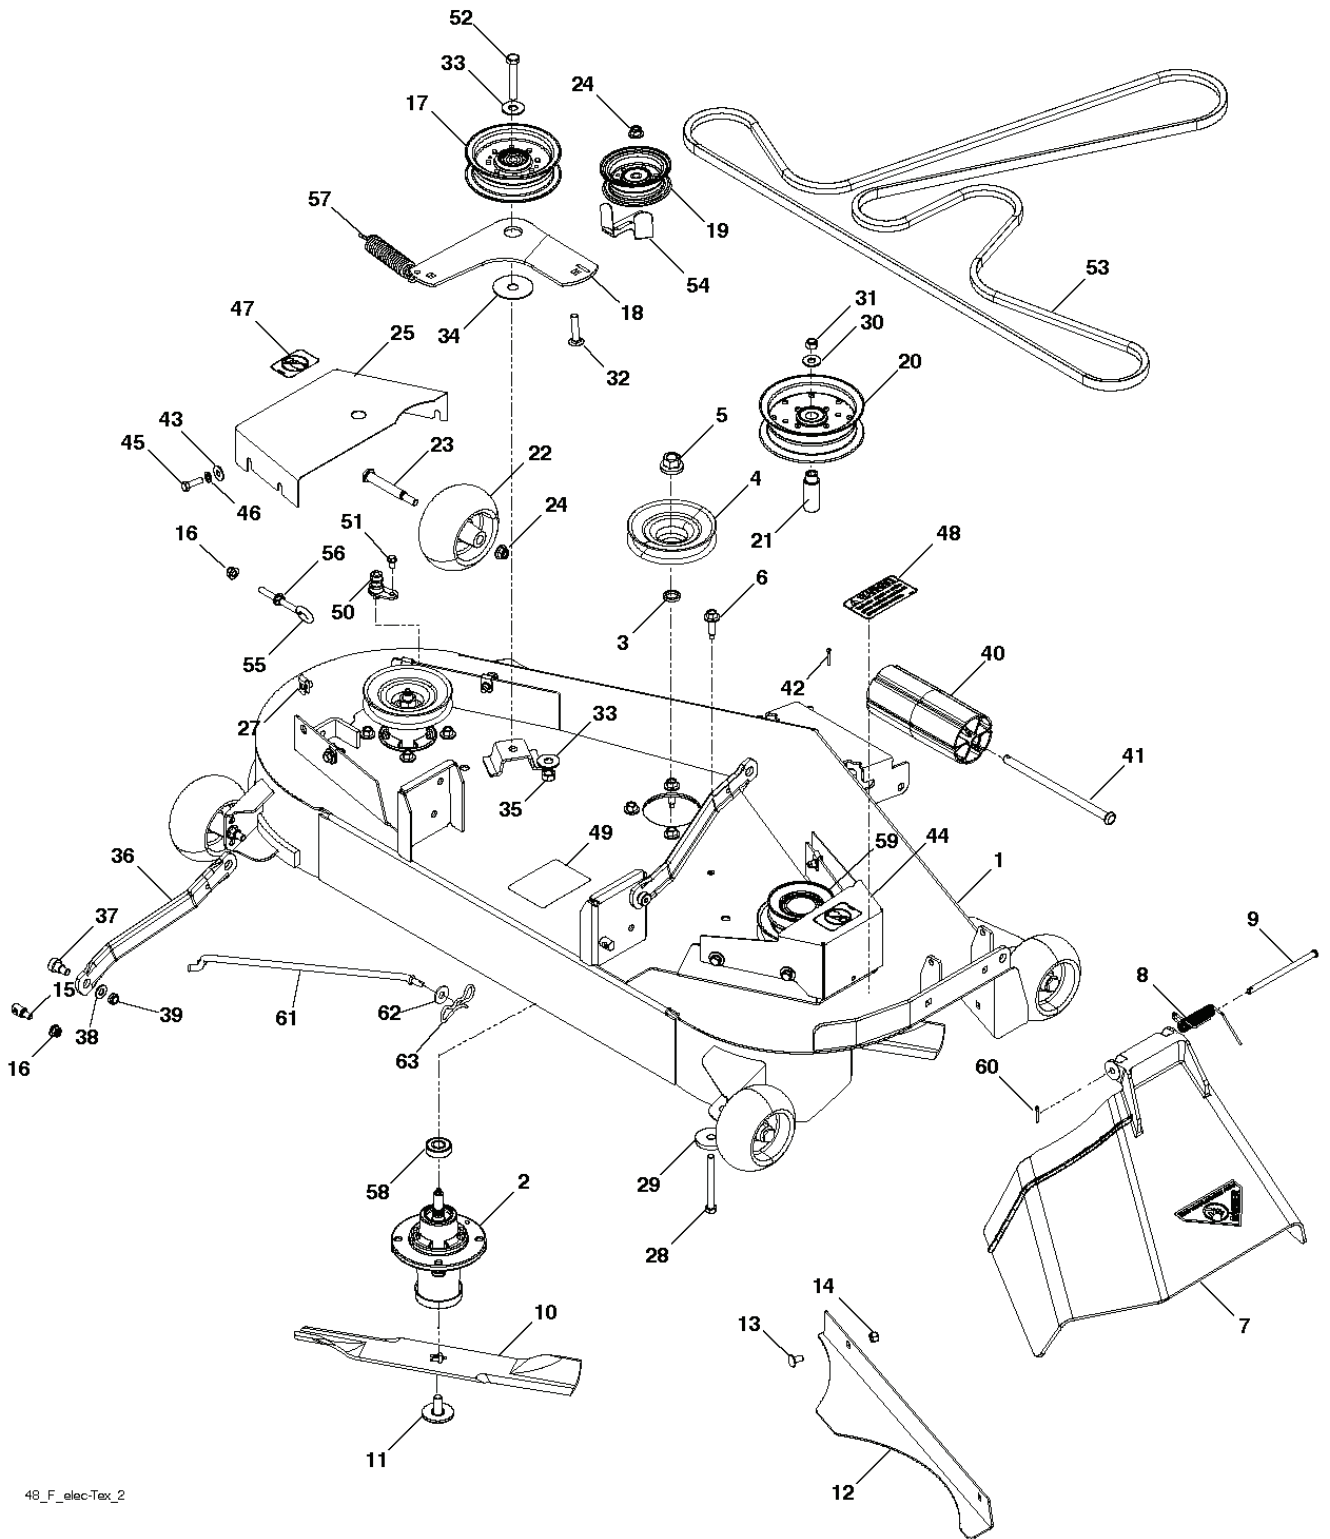

# **SPARE PARTS LIST**

T15S

With 12V Outlet Option

This inset diagram shows the wiring for the 12V outlet option. It features a fuse (103) connected to a motor (59).

REF.	PART NO.	DESCRIPTION	REMARK	QTY.	KIT
1	532163465	BATTERY		1	
2	874760412	BOLT		1	
8	532186491	BOX		1	
16	532176138	MICRO SWITCH		1	
21	532400252	HARNESS		1	
22	532004152	BULB		1	
24	532400253	CABLE		1	
25	532412895	CABLE.STARTER.6G.BL/RE*SUBS/2*		1	
26	532175158	FUSE		1	
27	873510400	NUT		1	
28	532145491	CABLE		1	
29	532401545	SWITCH		1	
30	532193350	IGNITION MODULE		1	
33	532411933	KEY		1	
34	532110712	SWITCH		1	
40	532402167	CABLE		1	
41	817720408	SCREW		1	
42	532131563	COVER		1	
43	532192507	SOLENOID		1	
45	532425270	GAUGE		1	
46	532425271	GAUGE		1	
50	532174651	SWITCH		1	
55	817060512	SCREW		1	
59	532400303	OUTLET-12 VOLT		1	
71	532194276	CABLE ASSY		1	
79	532175242	HOLDER		1	
90	532435395	TERMINAL COVER		1	
91	532190270	STRAP BATTERY MOUNT FRO		1	
99	817670412	SCREW		1	
100	819091416	WASHER		1	
102	532404454	CABLE		1	
103	532421747	HARNESS		1	
105	532407568	SWITCH		1	

wheel\_art\_1-tex

---

REF.	PART NO.	DESCRIPTION	REMARK	QTY.	KIT
1	532059192	CAP VALVE		1	
2	532065139	NIPPLE		1	
3	532144509	RIM SPROCKET	Front 6.5"	1	
4	532008134	HOSE	(Service Item Only)	1	
5	532106230	TIRE	Front 16" x 6.5"	1	
6	532124957	FITTING	(Front Wheel Only)	1	
7	532124959	BEARING	(Front Wheel Only)	1	
8	532175039	HUB CAP		1	
9	532170456	TIRE	Rear 30" x 10"-8"	1	
10	532124926	HOSE	(Service Item Only)	1	
11	532138337	RIM SPROCKET	Rear 8"	1	
	532144334	SEALING FOAM		1	