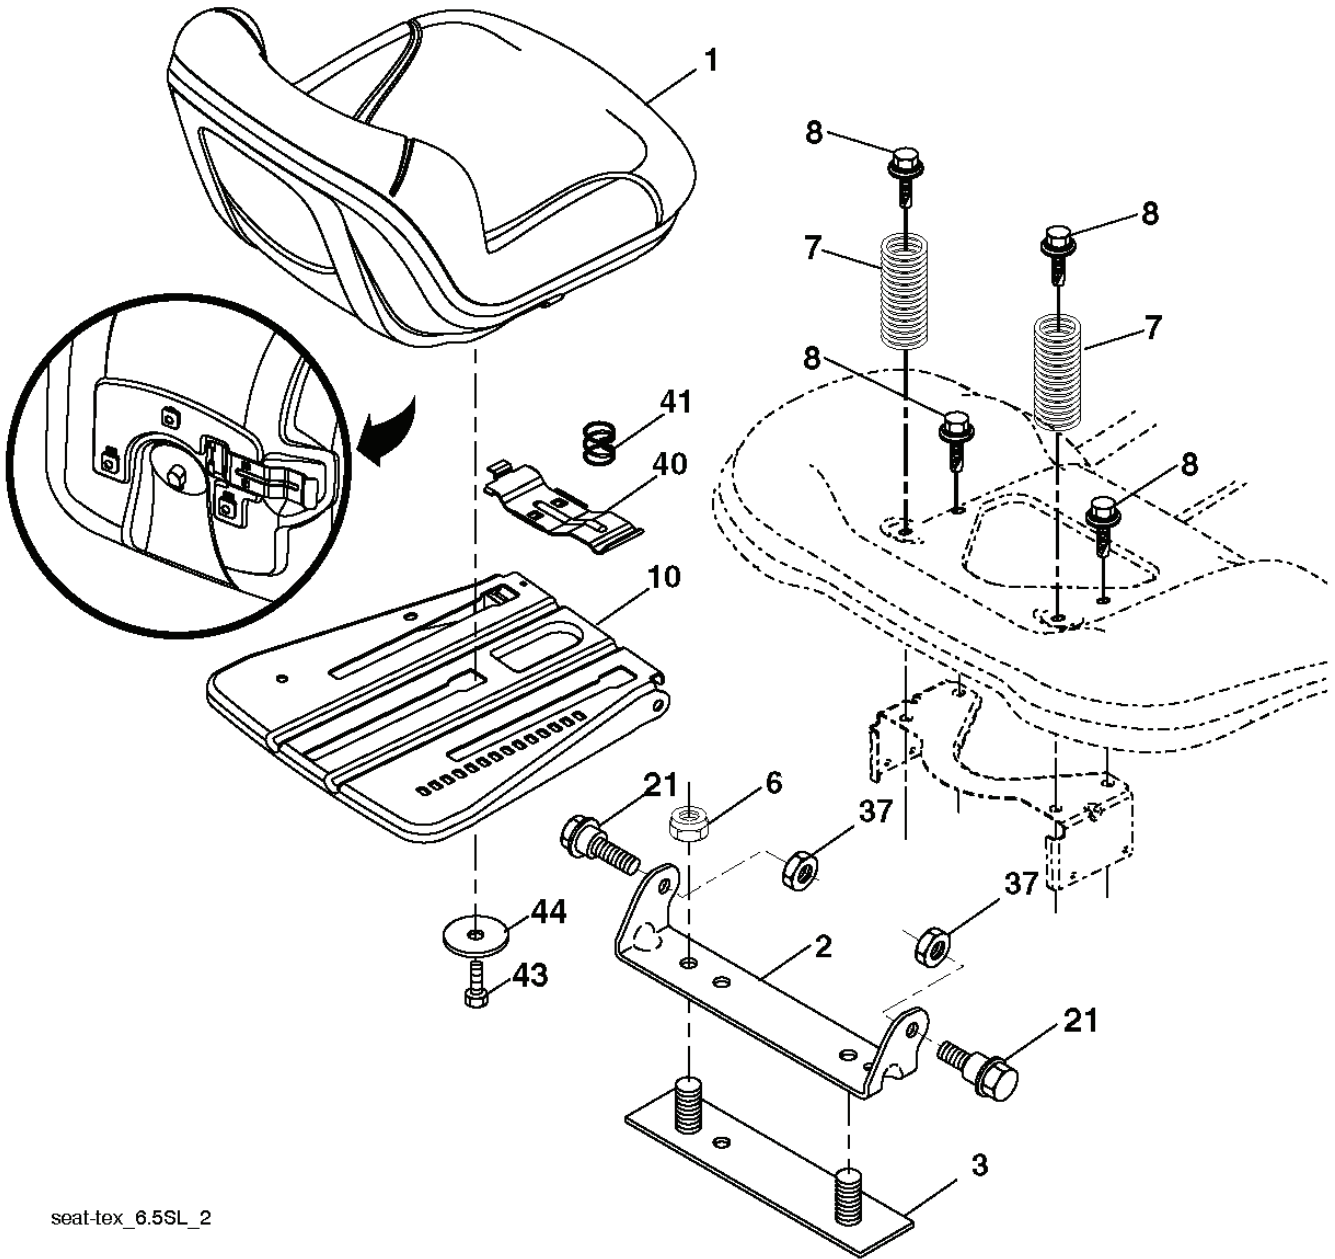

PTO SWITCH (MATING SIDE)

IGNITION SWITCH

POSITION	CIRCUIT	"MAKE"
OFF	M+G+A1	
RUN/OVERRIDE	B+A1	
RUN	B+A1	L+A2
START	B + S + A1	

CHASSIS HARNESS CONNECTOR (MATING SIDE)

DASH HARNESS CONNECTOR

WIRING INSULATED CLIPS  
NOTE: IF WIRING INSULATED CLIPS WERE REMOVED FOR SERVICING OF UNIT, THEY SHOULD BE RE-INSTALLED TO PROPERLY SECURE YOUR WIRING.

seat-tex\_6.5SL\_2

---

REF.	PART NO.	DESCRIPTION	REMARK	QTY.	KIT
1	532424071	SEAT		1	
2	532180166	BRACKET		1	
3	532140675	STRAP		1	
6	873800600	NUT		1	
7	532124181	SPRING		1	
8	532171877	BOLT		1	
10	532196977	PLATE		1	
21	532171852	BOLT		1	
37	873800500	LOCK NUT		1	
40	532197661	HANDLE		1	
41	532198200	SPRING		1	
43	874760612	BOLT		1	
44	819133812	WASHER		1	