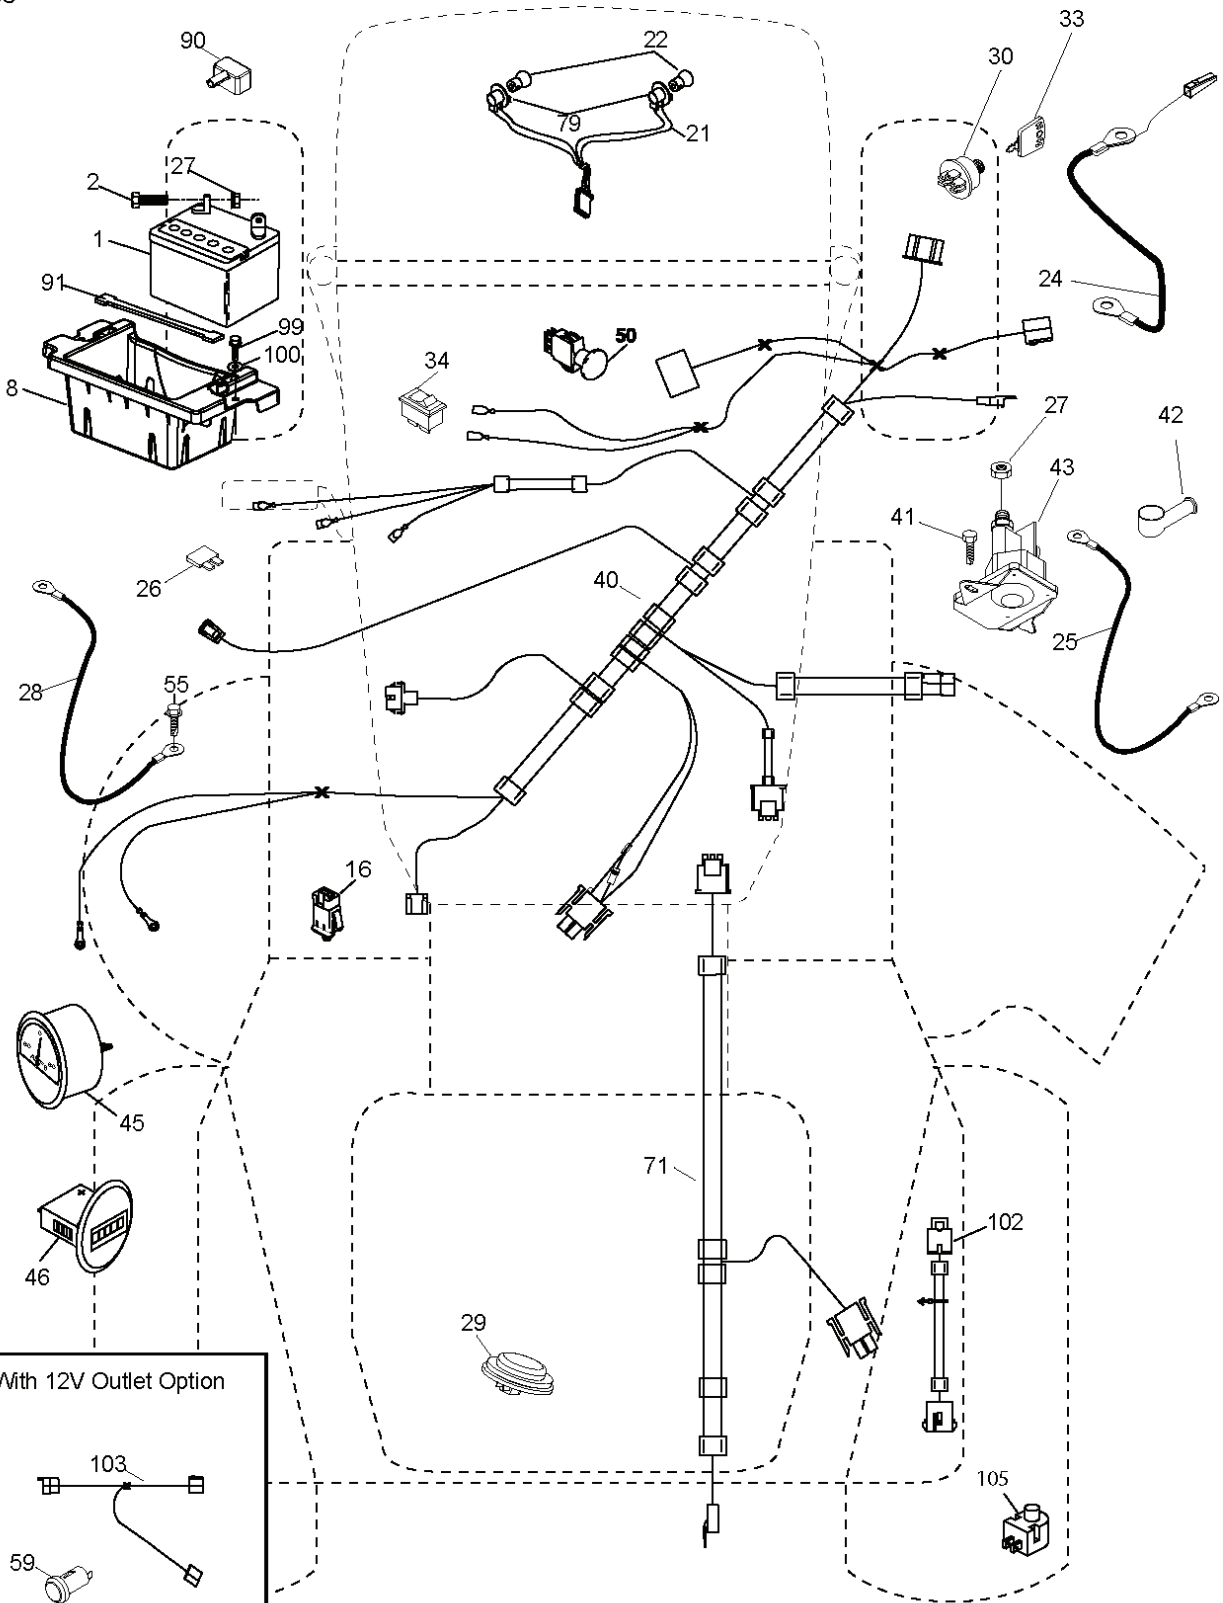

# **SPARE PARTS LIST**

T15S

With 12V Outlet Option

This inset diagram shows the wiring for the 12V outlet option. It features a fuse (103) connected to a motor (59).

REF.	PART NO.	DESCRIPTION	REMARK	QTY.	KIT
1	532163465	BATTERY		1	
2	874760412	BOLT		1	
8	532186491	BOX		1	
16	532176138	MICRO SWITCH		1	
21	532400252	HARNESS		1	
22	532004152	BULB		1	
24	532400253	CABLE		1	
25	532412895	CABLE.STARTER.6G.BL/RE*SUBS/2*		1	
26	532175158	FUSE		1	
27	873510400	NUT		1	
28	532145491	CABLE		1	
29	532401545	SWITCH		1	
30	532193350	IGNITION MODULE		1	
33	532411933	KEY		1	
34	532110712	SWITCH		1	
40	532402167	CABLE		1	
41	817720408	SCREW		1	
42	532131563	COVER		1	
43	532192507	SOLENOID		1	
45	532425270	GAUGE		1	
46	532425271	GAUGE		1	
50	532174651	SWITCH		1	
55	817060512	SCREW		1	
59	532400303	OUTLET-12 VOLT		1	
71	532194276	CABLE ASSY		1	
79	532175242	HOLDER		1	
90	532435395	TERMINAL COVER		1	
91	532190270	STRAP BATTERY MOUNT FRO		1	
99	817670412	SCREW		1	
100	819091416	WASHER		1	
102	532404454	CABLE		1	
103	532421747	HARNESS		1	
105	532407568	SWITCH		1	

wheel\_art\_1-tex

---

REF.	PART NO.	DESCRIPTION	REMARK	QTY.	KIT
1	532059192	CAP VALVE		1	
2	532065139	NIPPLE		1	
3	532144509	RIM SPROCKET	Front 6.5"	1	
4	532008134	HOSE	(Service Item Only)	1	
5	532106230	TIRE	Front 16" x 6.5"	1	
6	532124957	FITTING	(Front Wheel Only)	1	
7	532124959	BEARING	(Front Wheel Only)	1	
8	532175039	HUB CAP		1	
9	532170456	TIRE	Rear 30" x 10"-8"	1	
10	532124926	HOSE	(Service Item Only)	1	
11	532138337	RIM SPROCKET	Rear 8"	1	
	532144334	SEALING FOAM		1	