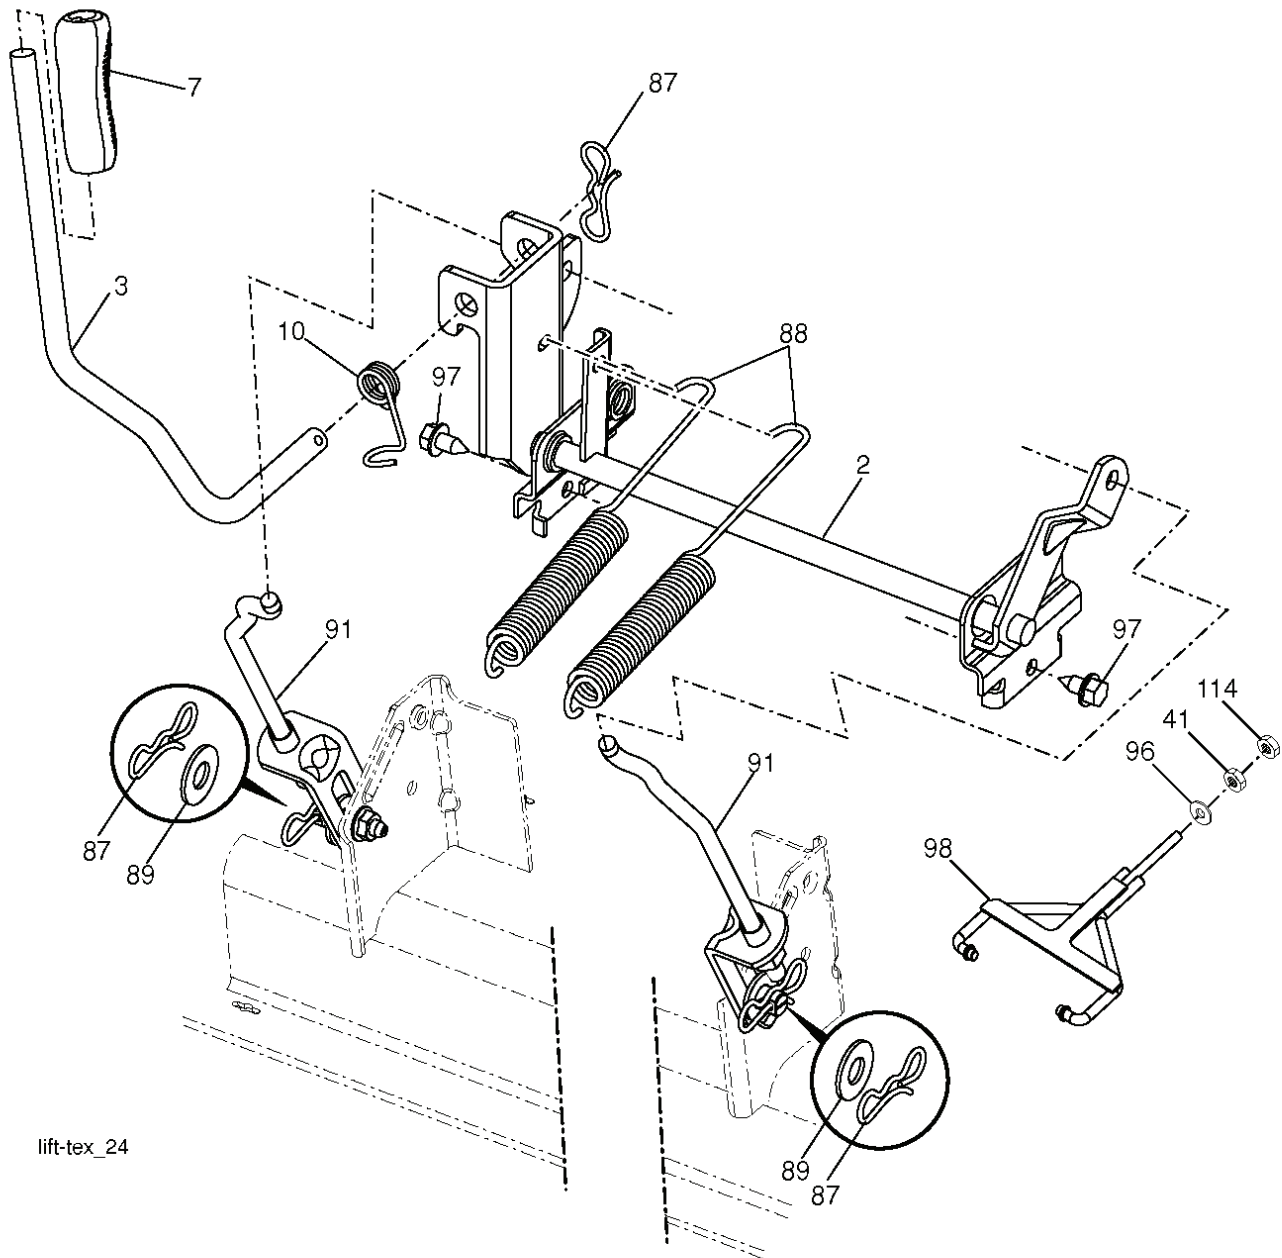

lift-tex_24

REF.	PART NO.	DESCRIPTION	REMARK	QTY.	KIT
2	532422027	SHAFT		1	
3	532195230	LEVER	RH	1	
7	532411555	GRIP		1	
10	532196314	SPRING		1	
41	532175994	NUT		1	
87	532194209	SPRING		1	
88	532195304	SPRING		1	
89	819191912	WASHER		1	
91	532403407	LINK		1	
96	532195263	BUSHING		1	
97	817000612	SCREW		1	
98	574822501	SUSPENSION		1	
114	873360700	NUT		1