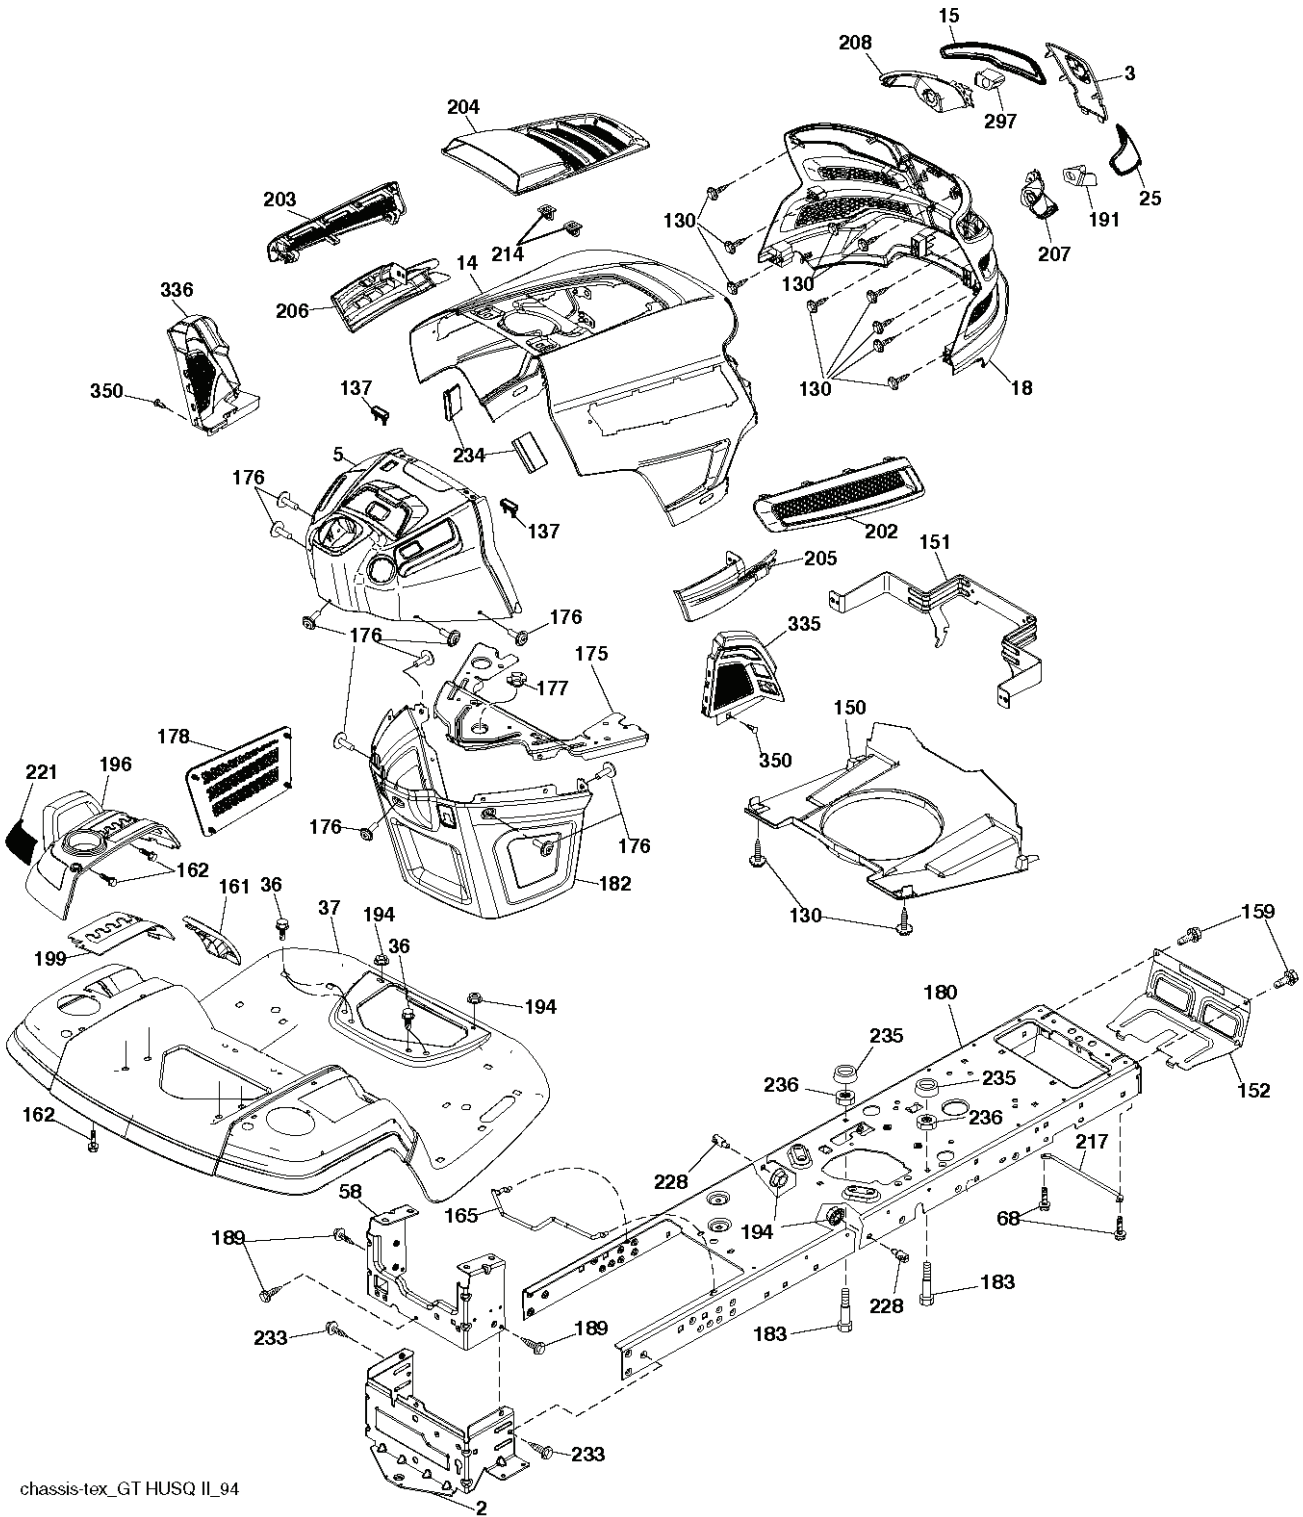

PTO SWITCH (MATING SIDE)

IGNITION SWITCH

POSITION	CIRCUIT	"MAKE"
OFF	M+G+A1	
RUN/OVERRIDE	B+A1	
RUN	B+A1	L+A2
START	B + S + A1	

CHASSIS HARNESS CONNECTOR (MATING SIDE)

DASH HARNESS CONNECTOR

WIRING INSULATED CLIPS  
NOTE: IF WIRING INSULATED CLIPS WERE REMOVED FOR SERVICING OF UNIT, THEY SHOULD BE RE-INSTALLED TO PROPERLY SECURE YOUR WIRING.

seat-tex\_6.5SL\_2

---

REF.	PART NO.	DESCRIPTION	REMARK	QTY.	KIT
1	532424071	SEAT		1	
2	532180166	BRACKET		1	
3	532140675	STRAP		1	
6	873800600	NUT		1	
7	532124181	SPRING		1	
8	532171877	BOLT		1	
10	532196977	PLATE		1	
21	532171852	BOLT		1	
37	873800500	LOCK NUT		1	
40	532197661	HANDLE		1	
41	532198200	SPRING		1	
43	874760612	BOLT		1	
44	819133812	WASHER		1	

REF.	PART NO.	DESCRIPTION	REMARK	QTY.	KIT
1	532416480	STEERING WHEEL		1	
2	532195968	SHAFT		1	
4	532403089	SPINDLE SHAFT	LH	1	
5	532403090	SPINDLE SHAFT	RH	1	
6	532124931	WASHER		1	
7	532121748	WASHER		1	
8	812000029	RETAINER RING		1	
9	532121232	HUB CAP		1	
13	532121749	WASHER		1	
14	810040600	WASHER		1	
15	873540600	NUT		1	
16	532408219	SHAFT		1	
19	532194729	PLATE		1	
21	532186737	ADAPTER		1	
22	532420537	SUPPORT		1	
26	532415987	KNOB		1	
28	817000612	SCREW		1	
35	532194732	PLATE		1	
45	819183812	WASHER		1	
50	873900600	NUT		1	
51	873940800	NUT		1	
53	532188967	WASHER		1	
54	874760636	BOLT		1	
55	532414736	SPACER		1	
58	532194747	BOLT		1	
59	532194748	WASHER		1	
60	873971000	NUT		1	
61	532194740	LINK		1	
62	532194741	LINK		1	
63	817000512	SCREW		1	
64	532199849	SPRING RETAINER		1	
65	532194734	BRACKET		1	
66	871020748	BOLT		1	
67	532194737	BUSHING		1	
68	873900700	NUT		1	
69	532199162	WASHER		1	
70	532196197	BRACKET		1	
78	532057079	WASHER		1	