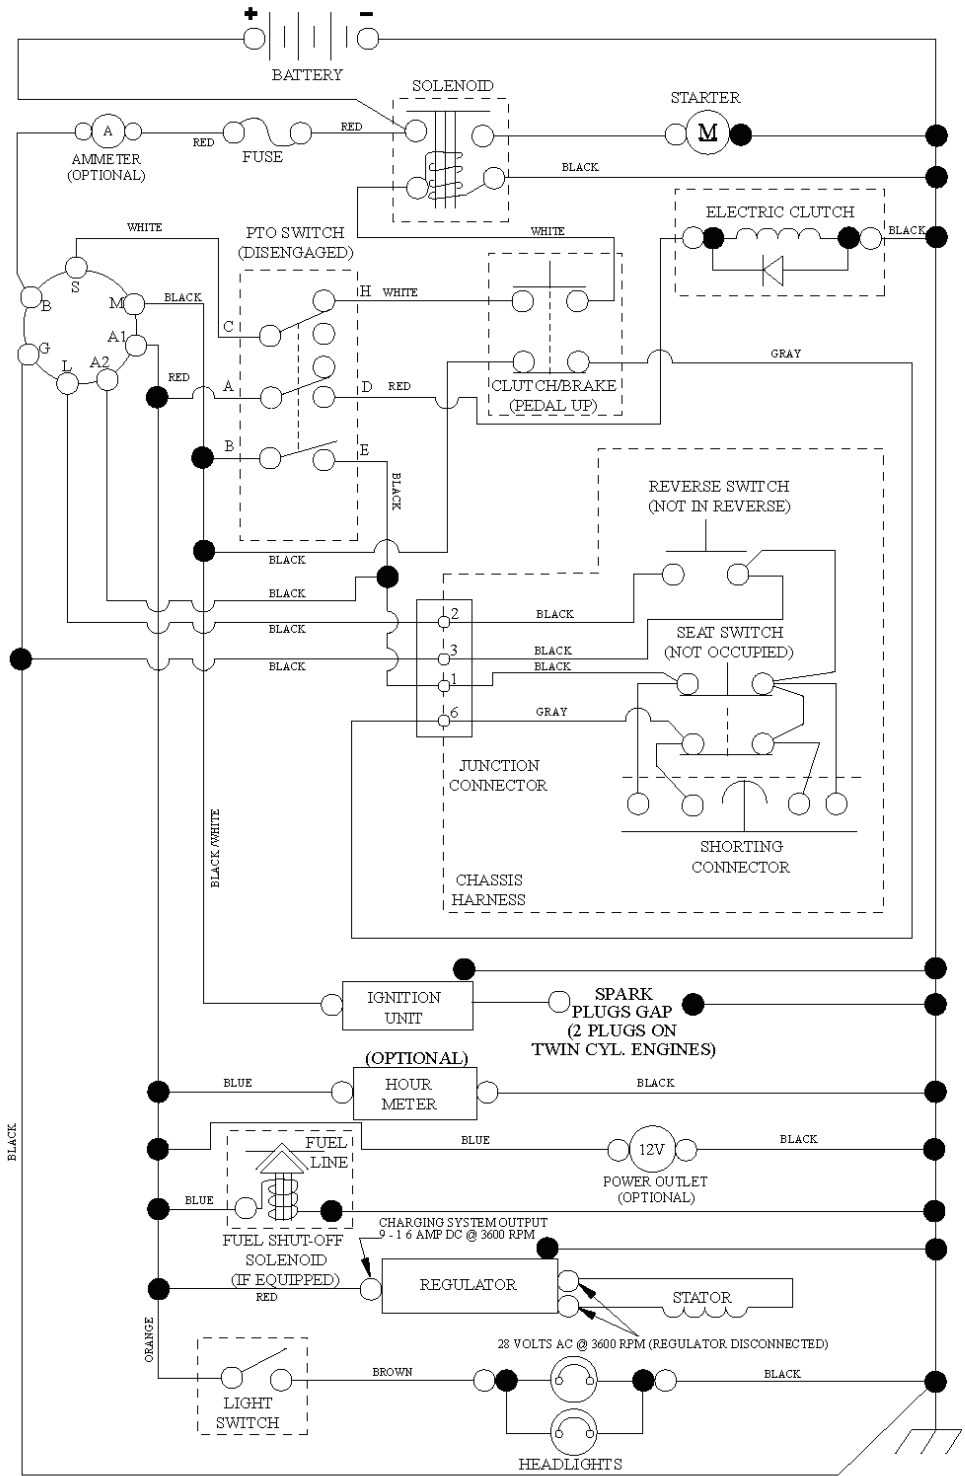

POSITION	CIRCUIT	"MAKE"
OFF	M+G+A1	
RUN/OVERRIDE	B+A1	
RUN	B+A1	L+A2
START	B + S + A1	

WIRING INSULATED CLIPS
NOTE: IF WIRING INSULATED CLIPS WERE REMOVED FOR SERVICING OF UNIT, THEY SHOULD BE RE-INSTALLED TO PROPERLY SECURE YOUR WIRING.