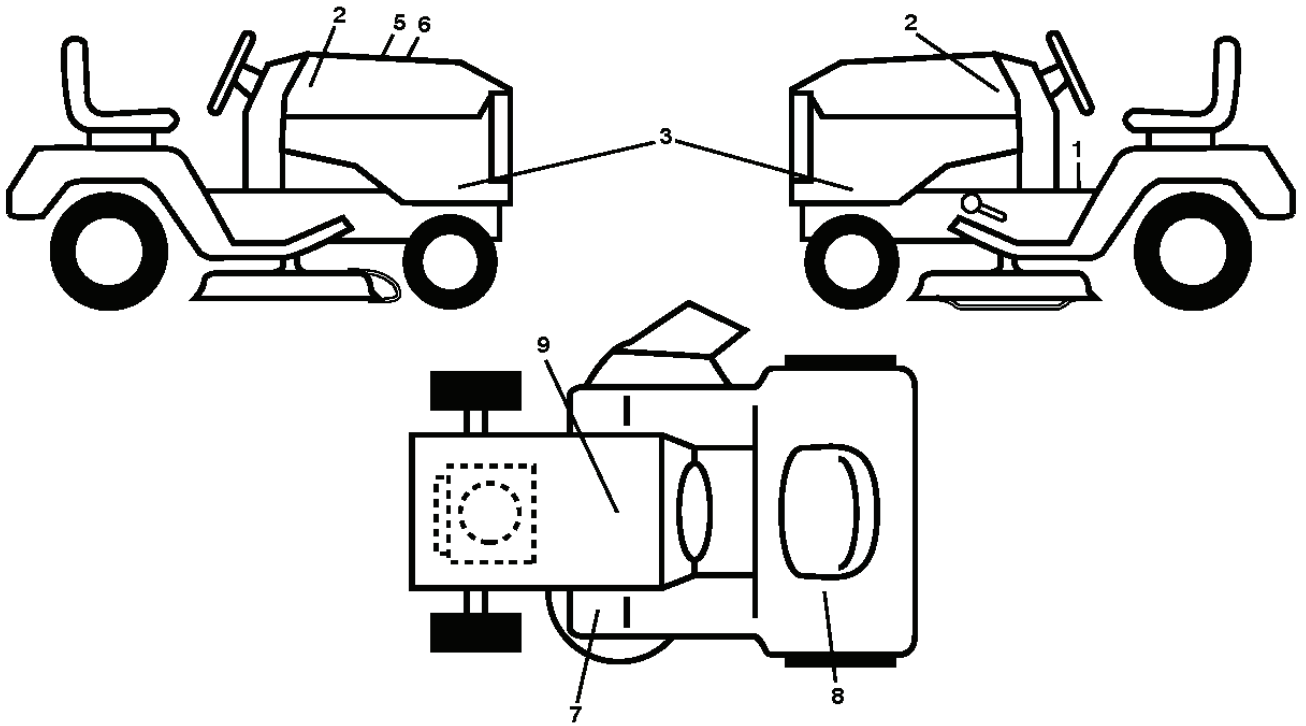

REF.	PART NO.	DESCRIPTION	REMARK	QTY.	KIT
1	532411657	DECAL		1	
2	581627301	DECAL		1	
3	532440415	DECAL		1	
5	532423829	DECAL		1	
6	532440231	DECAL		1	
7	532418600	DECAL		1	
8	532426209	DECAL		1	
9	532145005	DECAL		1	
	532166960	DECAL		1	
	532401771	FOOTREST	LH	1	
	532403773	FOOTREST	RH	1