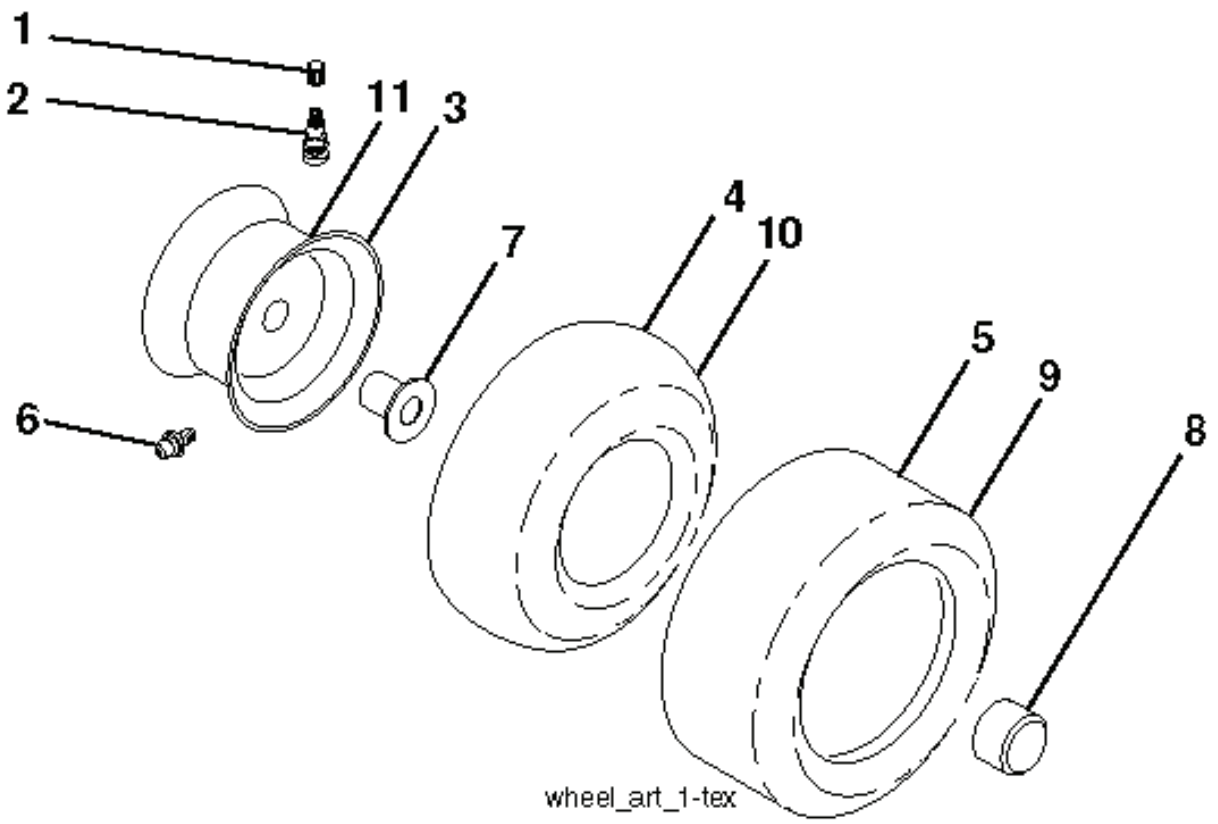

# **SPARE PARTS LIST**

T15S

With 12V Outlet Option

This inset diagram shows the wiring for the 12V outlet option. It features a fuse (103) connected to a motor (59).

REF.	PART NO.	DESCRIPTION	REMARK	QTY.	KIT
1	532163465	BATTERY		1	
2	874760412	BOLT		1	
8	532186491	BOX		1	
16	532176138	MICRO SWITCH		1	
21	532400252	HARNESS		1	
22	532004152	BULB		1	
24	532400253	CABLE		1	
25	532412895	CABLE.STARTER.6G.BL/RE*SUBS/2*		1	
26	532175158	FUSE		1	
27	873510400	NUT		1	
28	532145491	CABLE		1	
29	532401545	SWITCH		1	
30	532193350	IGNITION MODULE		1	
33	532411933	KEY		1	
34	532110712	SWITCH		1	
40	532402167	CABLE		1	
41	817720408	SCREW		1	
42	532131563	COVER		1	
43	532192507	SOLENOID		1	
45	532425270	GAUGE		1	
46	532425271	GAUGE		1	
50	532174651	SWITCH		1	
55	817060512	SCREW		1	
59	532400303	OUTLET-12 VOLT		1	
71	532194276	CABLE ASSY		1	
79	532175242	HOLDER		1	
90	532435395	TERMINAL COVER		1	
91	532190270	STRAP BATTERY MOUNT FRO		1	
99	817670412	SCREW		1	
100	819091416	WASHER		1	
102	532404454	CABLE		1	
103	532421747	HARNESS		1	
105	532407568	SWITCH		1	

wheel\_art\_1-tex

---

REF.	PART NO.	DESCRIPTION	REMARK	QTY.	KIT
1	532059192	CAP VALVE		1	
2	532065139	NIPPLE		1	
3	532144509	RIM SPROCKET	Front 6.5"	1	
4	532008134	HOSE	(Service Item Only)	1	
5	532106230	TIRE	Front 16" x 6.5"	1	
6	532124957	FITTING	(Front Wheel Only)	1	
7	532124959	BEARING	(Front Wheel Only)	1	
8	532175039	HUB CAP		1	
9	532170456	TIRE	Rear 30" x 10"-8"	1	
10	532124926	HOSE	(Service Item Only)	1	
11	532138337	RIM SPROCKET	Rear 8"	1	
	532144334	SEALING FOAM		1	

seat-tex\_6.5SL\_2

---

REF.	PART NO.	DESCRIPTION	REMARK	QTY.	KIT
1	532424071	SEAT		1	
2	532180166	BRACKET		1	
3	532140675	STRAP		1	
6	873800600	NUT		1	
7	532124181	SPRING		1	
8	532171877	BOLT		1	
10	532196977	PLATE		1	
21	532171852	BOLT		1	
37	873800500	LOCK NUT		1	
40	532197661	HANDLE		1	
41	532198200	SPRING		1	
43	874760612	BOLT		1	
44	819133812	WASHER		1	