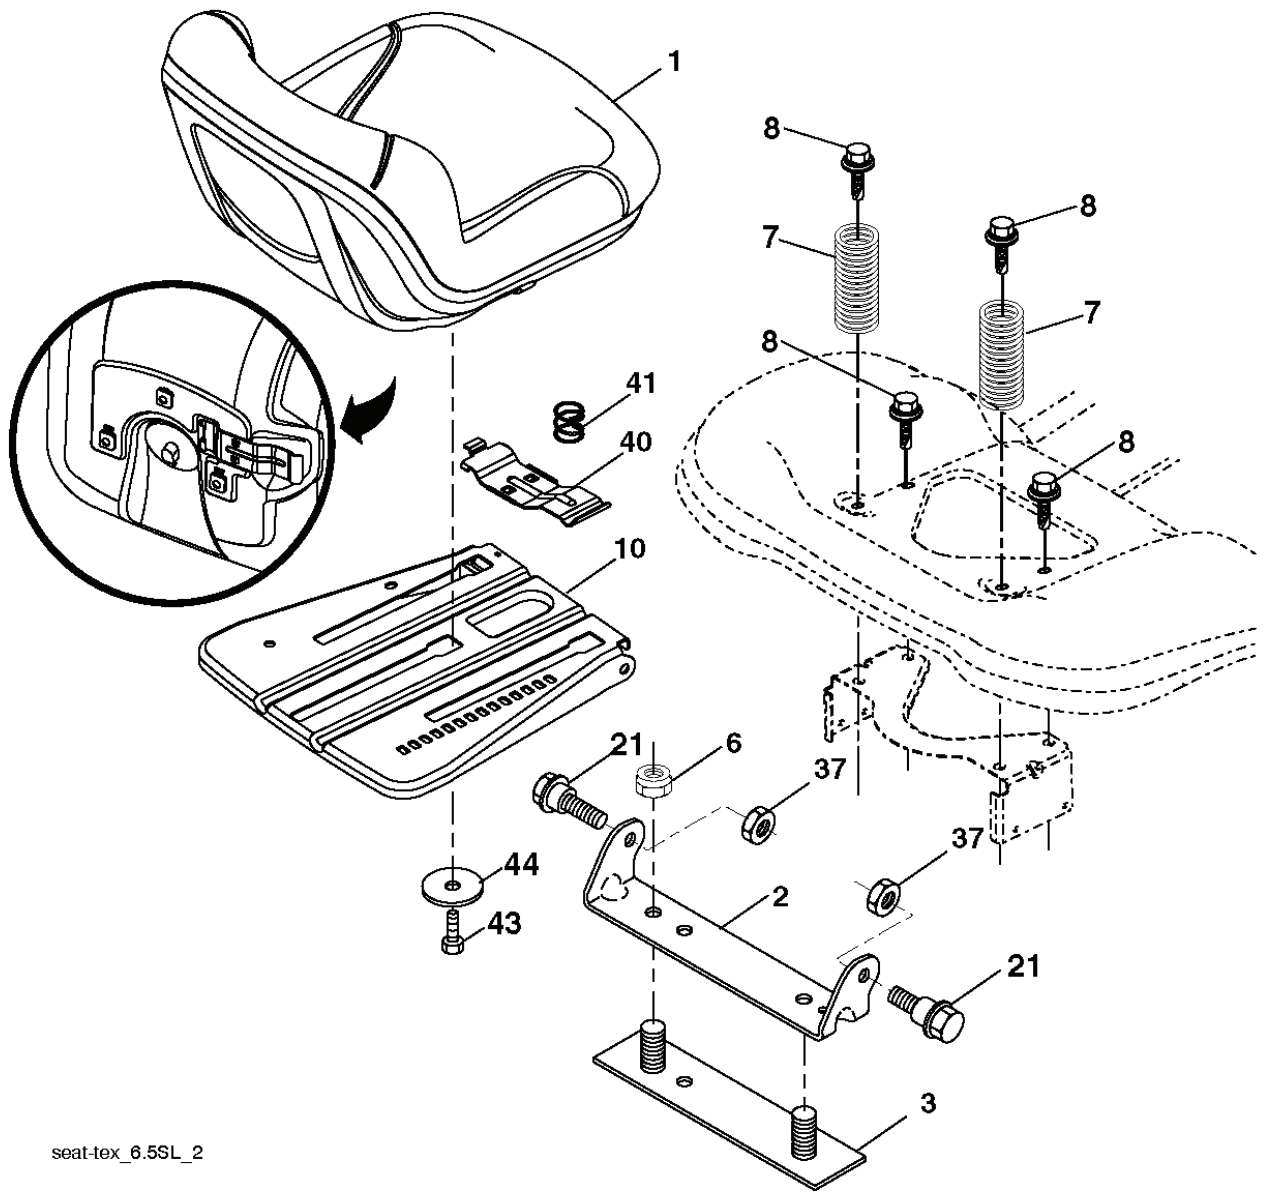

PTO SWITCH  
(MATING SIDE)

IGNITION SWITCH

POSITION	CIRCUIT	"MAKE"
OFF	M+G+A1	
RUN/OVERRIDE	B+A1	
RUN	B+A1	L+A2
START	B + S + A1	

CHASSIS HARNESS  
CONNECTOR  
(MATING SIDE)

DASH HARNESS  
CONNECTOR

WIRING INSULATED CLIPS  
NOTE: IF WIRING INSULATED  
CLIPS WERE REMOVED FOR  
SERVICING OF UNIT, THEY  
SHOULD BE RE-INSTALLED TO  
PROPERLY SECURE YOUR  
WIRING.

●  
NON-REMOVABLE  
CONNECTIONS

○  
REMOVABLE  
CONNECTIONS

seat-tex\_6.5SL\_2

---

REF.	PART NO.	DESCRIPTION	REMARK	QTY.	KIT
1	532424071	SEAT		1	
2	532180166	BRACKET		1	
3	532140675	STRAP		1	
6	873800600	NUT		1	
7	532124181	SPRING		1	
8	532171877	BOLT		1	
10	532196977	PLATE		1	
21	532171852	BOLT		1	
37	873800500	LOCK NUT		1	
40	532197661	HANDLE		1	
41	532198200	SPRING		1	
43	874760612	BOLT		1	
44	819133812	WASHER		1	