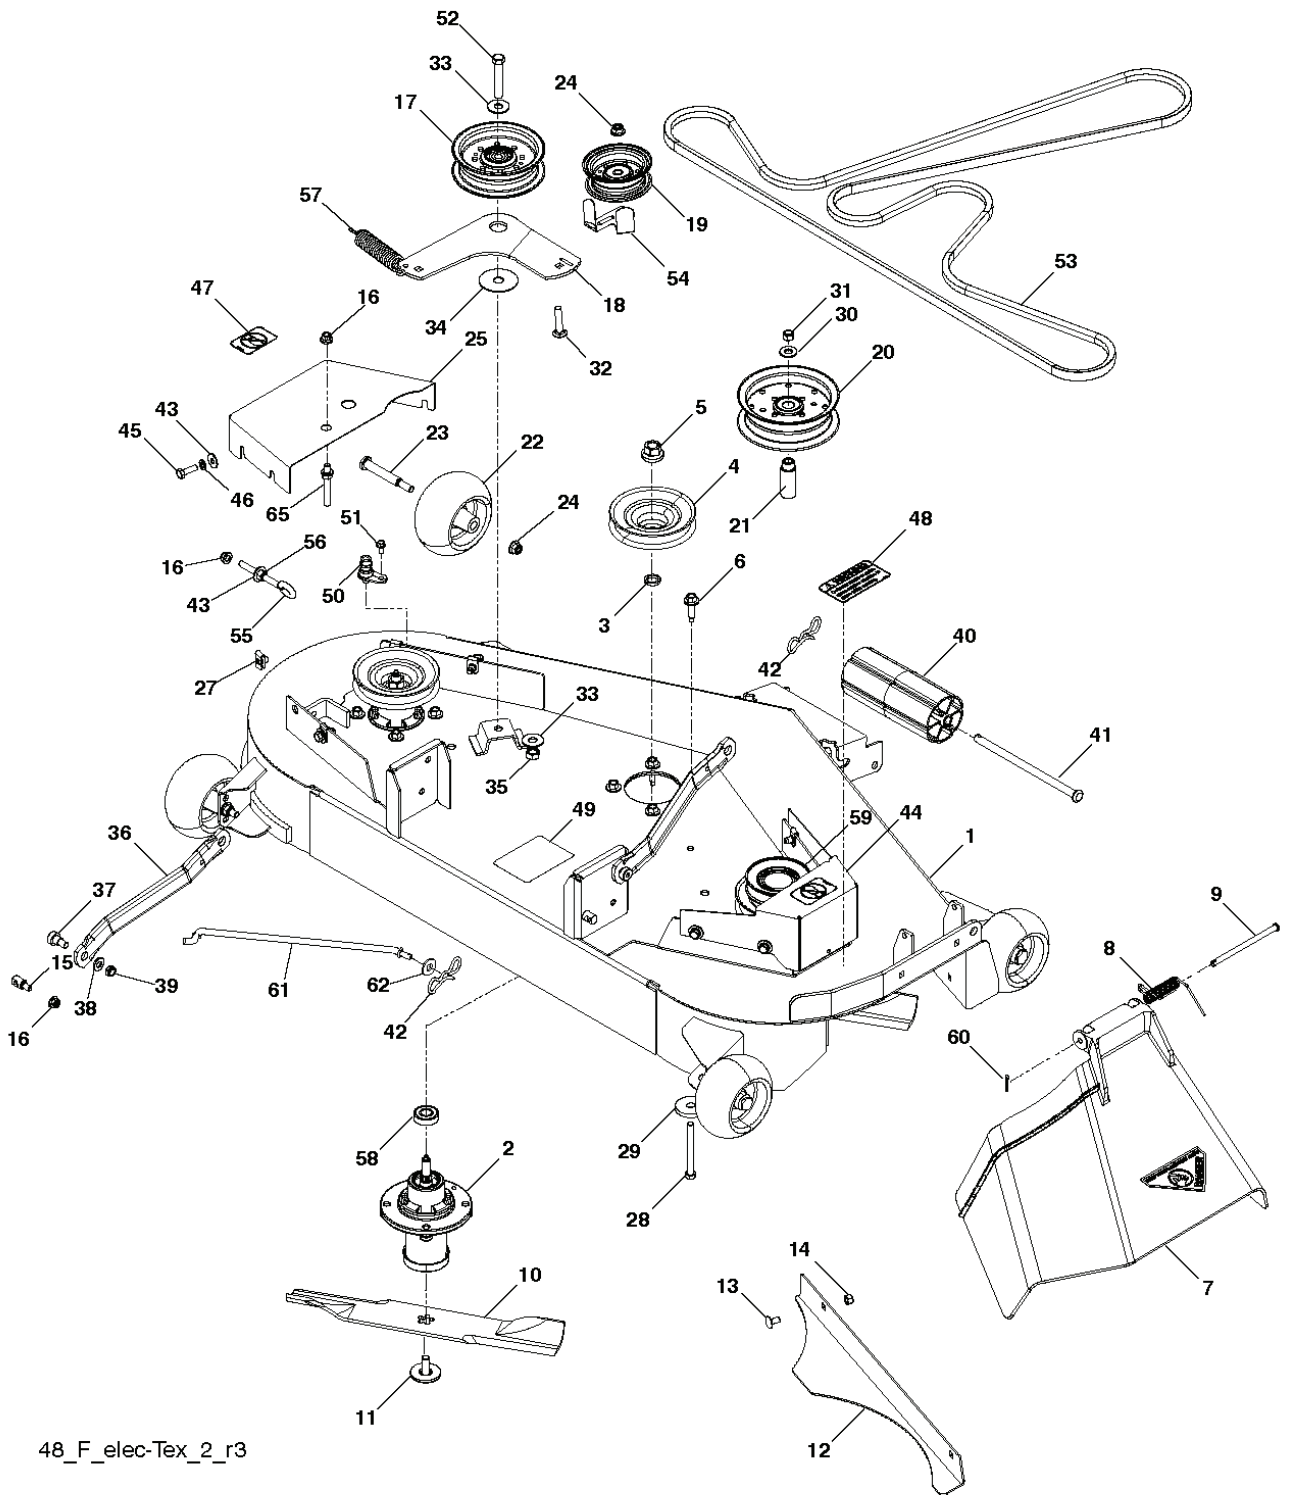

48_F_elec-TeX_2_r3

REF.	PART NO.	DESCRIPTION	REMARK	QTY.	KIT
1	594742001	SERVICE KIT		1	
2	539112170	HOUSING ASSY		1	
3	532187690	WASHER		1	
4	532174375	PULLEY		1	
5	532400234	NUT		1	
6	532173984	SCREW		1	
7	539110732	DEFLECTOR		1	
8	539110735	SPRING		1	
9	539110736	CLEVIS PIN		1	
10	539113425	RIDE ON BLADE		1	
11	532193003	SCREW		1	
12	539113426	PLATE		1	
13	872110505	BOLT		1	
14	873800500	LOCK NUT		1	
15	532195161	STUD		1	
16	539112899	NUT. 5/16-18. NYLOC		1	
17	532196104	PULLEY		1	
18	574827101	ARM		1	
19	532177968	PULLEY		1	
20	539132728	PULLEY		1	
21	575224501	BUSHING		1	
22	539107610	WHEEL		1	
23	532193406	BOLT		1	
24	521996501	NUT		1	
25	575224702	SHIELD	LH	1	
27	539104763	CLIP		1	
28	539108271	BOLT		1	
29	539106504	WASHER		1	
30	819141614	WASHER		1	
31	539976979	NUT		1	
32	539990923	RHSNB 3/8-16X1-3/4 GR 5 ZD		1	
33	539104864	WASHER		1	
34	532178515	WASHER		1	
35	539119124	NUT		1	
36	532195185	ARM		1	
37	539113621	SB 3/8-16 X 3/8 SKT HD ZD		1	
38	819131316	WASHER		1	
39	539200282	NUT		1	
40	532176066	ROLLER		1	
41	532179127	ROD ROLLER NOSE		1	
42	532194208	PIN		1	
43	819121414	WASHER		1	
44	575967202	SHIELD		1	
45	874780516	BOLT		1	
46	810030500	WASHER		1	
47	539105743	DECAL		1	
48	539113224	DECAL		1	
49	532198785	LABEL		1	
50	532415598	HOSE COUPLING		1	
51	817490408	SCREW		1	
52	874780740	BOLT		1	
53	574845602	BELT		1	
54	575224301	GUARD		1	
55	539115574	EYE BOLT		1	
56	873900700	NUT		1	
57	539106850	SPRING		1	
58	539112050	BALL BEARING		1	
59	575352901	PULLEY		1	
60	532169484	PIN		1	
61	532404851	ROD		1	
62	819131312	WASHER		1	
65	532164173	KEEPER		1	
---	532416405	COUPLING		1	
---	594742001	SERVICE KIT		1