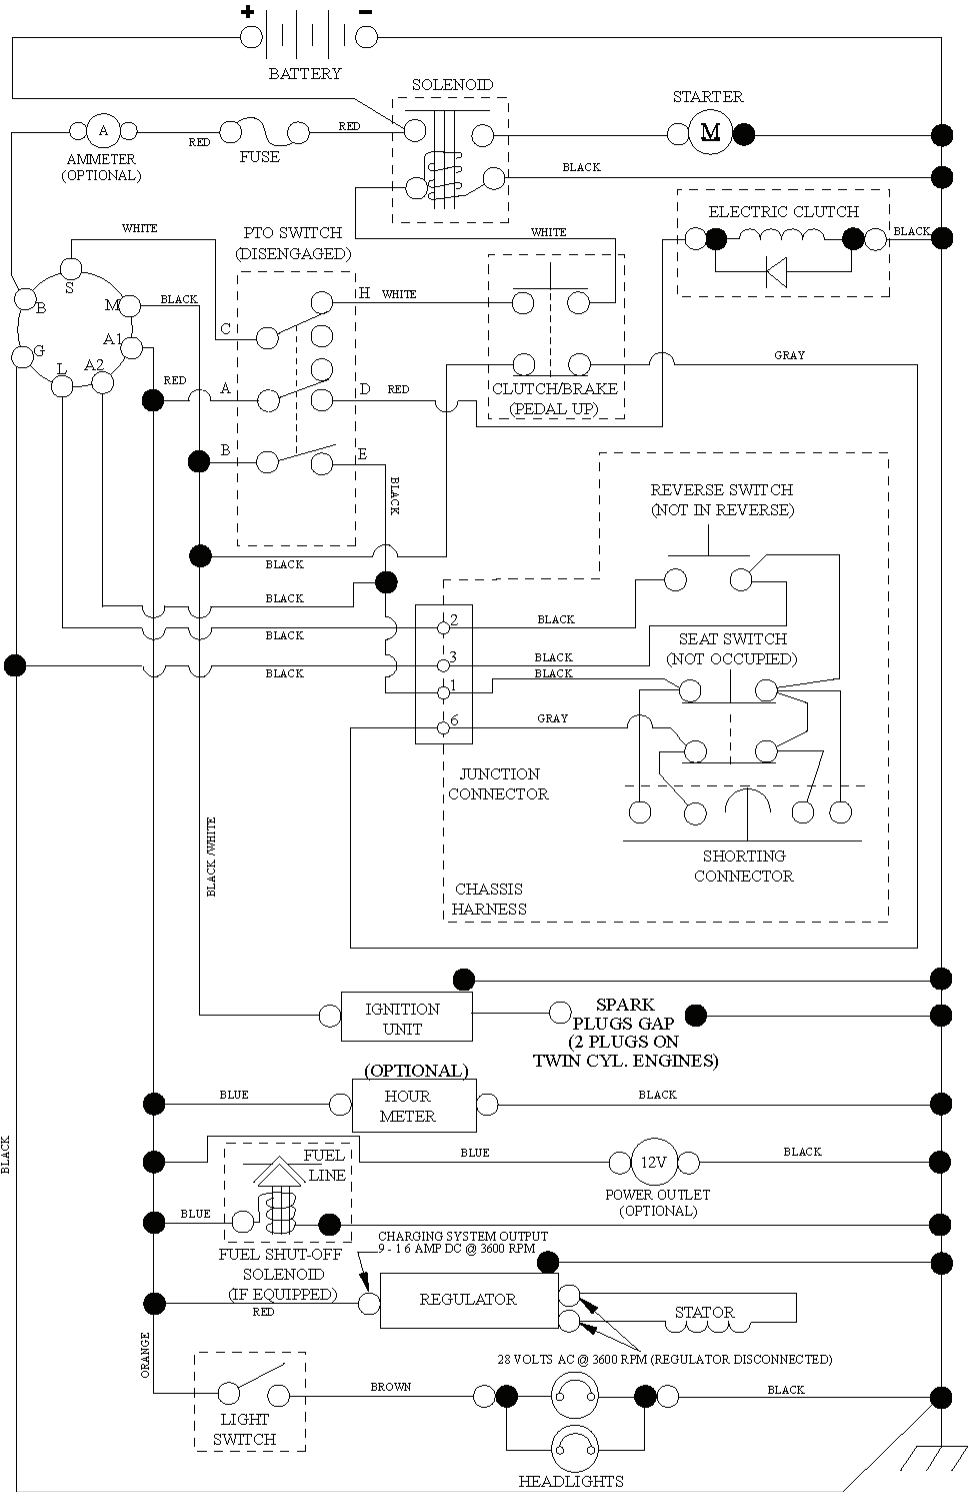

PTO SWITCH  
(MATING SIDE)

IGNITION SWITCH

POSITION	CIRCUIT	"MAKE"
OFF	M+G+A1	
RUN/OVERRIDE	B+A1	
RUN	B+A1	L+A2
START	B + S + A1	

CHASSIS HARNESS  
CONNECTOR  
(MATING SIDE)

DASH HARNESS  
CONNECTOR

WIRING INSULATED CLIPS  
NOTE: IF WIRING INSULATED  
CLIPS WERE REMOVED FOR  
SERVICING OF UNIT, THEY  
SHOULD BE RE-INSTALLED TO  
PROPERLY SECURE YOUR  
WIRING.