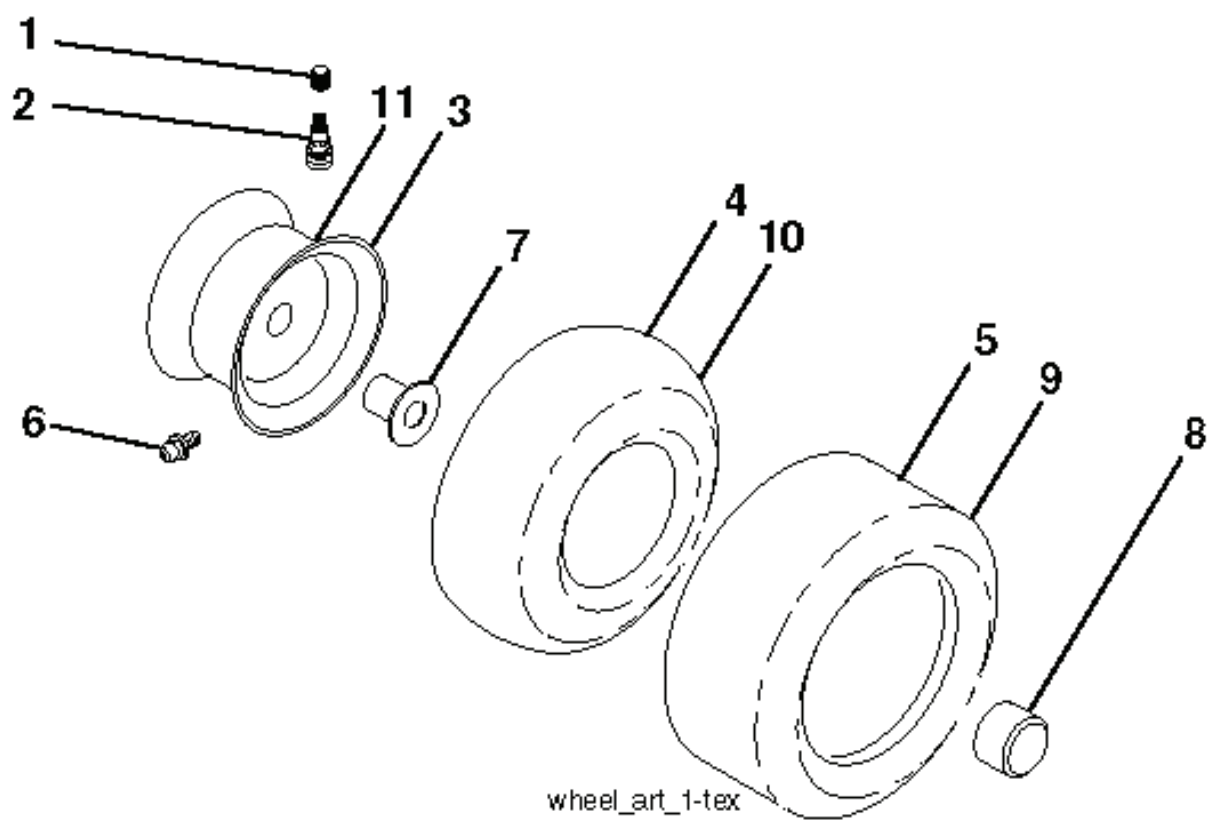

PTO SWITCH  
(MATING SIDE)

IGNITION SWITCH

POSITION	CIRCUIT	"MAKE"
OFF	M+G+A1	
RUN/OVERRIDE	B+A1	
RUN	B+A1	L+A2
START	B + S + A1	

CHASSIS HARNESS  
CONNECTOR  
(MATING SIDE)

DASH HARNESS  
CONNECTOR

WIRING INSULATED CLIPS  
NOTE: IF WIRING INSULATED  
CLIPS WERE REMOVED FOR  
SERVICING OF UNIT, THEY  
SHOULD BE RE-INSTALLED TO  
PROPERLY SECURE YOUR  
WIRING.

●  
NON-REMOVABLE  
CONNECTIONS

○  
REMOVABLE  
CONNECTIONS

seat-tex\_6.5SL\_2

---

REF.	PART NO.	DESCRIPTION	REMARK	QTY.	KIT
1	532424071	SEAT		1	
2	532180166	BRACKET		1	
3	532140675	STRAP		1	
6	873800600	NUT		1	
7	532124181	SPRING		1	
8	532171877	BOLT		1	
10	532196977	PLATE		1	
21	532171852	BOLT		1	
37	873800500	LOCK NUT		1	
40	532197661	HANDLE		1	
41	532198200	SPRING		1	
43	874760612	BOLT		1	
44	819133812	WASHER		1	

wheel\_art\_1-tex

REF.	PART NO.	DESCRIPTION	REMARK	QTY.	KIT
1	532059192	CAP VALVE		1	
2	532065139	NIPPLE		1	
3	532144509	RIM SPROCKET	Front 6.5"	1	
4	532008134	HOSE	(Service Item Only)	1	
5	532106230	TIRE	Front 16" x 6.5"	1	
6	532124957	FITTING	(Front Wheel Only)	1	
7	532124959	BEARING	(Front Wheel Only)	1	
8	532175039	HUB CAP		1	
9	532170456	TIRE	Rear 30" x 10"-8"	1	
10	532124926	HOSE	(Service Item Only)	1	
11	532138337	RIM SPROCKET	Rear 8"	1	
	532144334	SEALING FOAM		1	
	PART NO.		REMARK		KIT