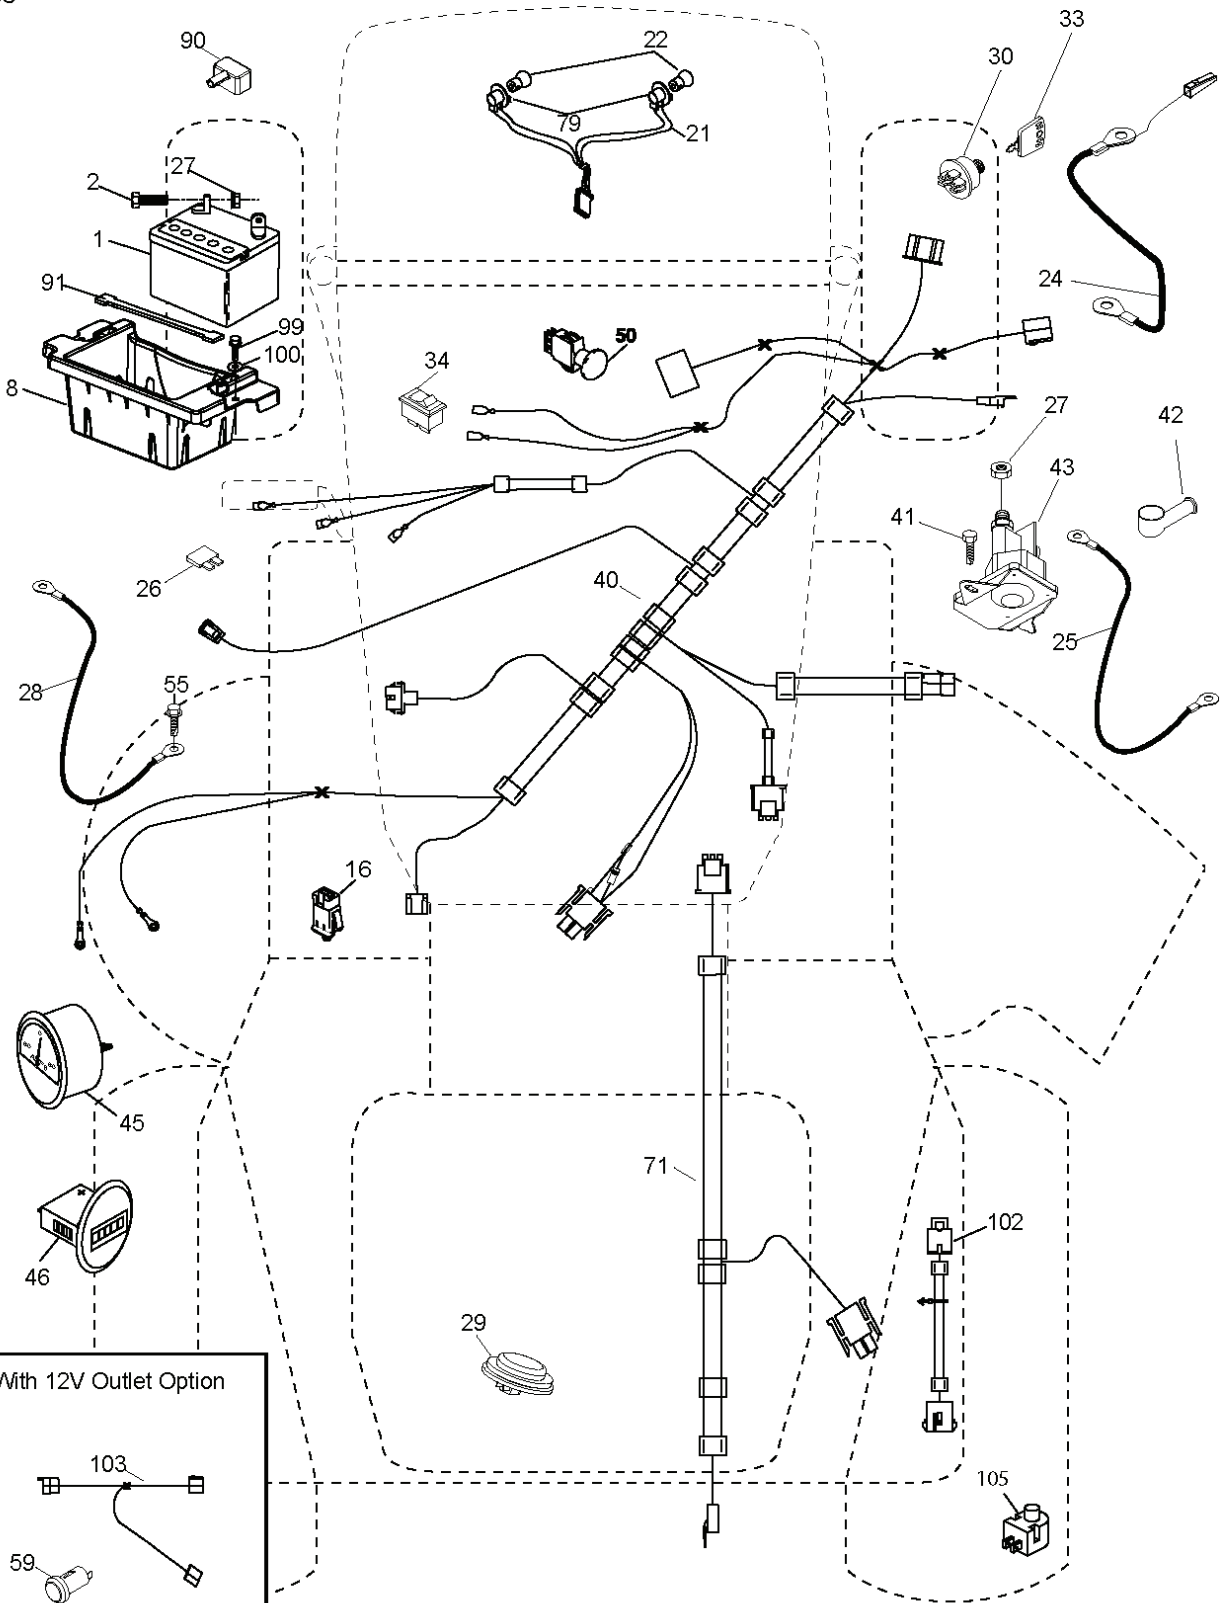

T15S

With 12V Outlet Option

This inset diagram shows the wiring for the 12V outlet option. It features a fuse (103) connected to a fuse holder (59).

REF.	PART NO.	DESCRIPTION	REMARK	QTY.	KIT
1	532163465	BATTERY		1	
2	874760412	BOLT		1	
8	532414126	TRAY		1	
16	532176138	MICRO SWITCH		1	
21	532400252	HARNESS		1	
22	532004152	BULB		1	
24	532400253	CABLE		1	
25	532412895	CABLE.STARTER.6G.BL/RE*SUBS/2*		1	
26	532175158	FUSE		1	
27	873510400	NUT		1	
28	532145491	CABLE		1	
29	532401545	SWITCH		1	
30	532193350	IGNITION MODULE		1	
33	532411933	KEY		1	
34	532110712	SWITCH		1	
40	532402167	CABLE		1	
41	817720408	SCREW		1	
42	532131563	COVER		1	
43	532192507	SOLENOID		1	
45	532425270	GAUGE		1	
46	532425271	GAUGE		1	
50	532174651	SWITCH		1	
55	817060512	SCREW		1	
59	532400303	OUTLET-12 VOLT		1	
71	532194276	CABLE ASSY		1	
79	532175242	HOLDER		1	
90	532435395	TERMINAL COVER		1	
91	532190270	STRAP BATTERY MOUNT FRO		1	
99	817670412	SCREW		1	
100	819091416	WASHER		1	
102	532404454	CABLE		1	
103	532421747	HARNESS		1	
105	532407568	SWITCH		1