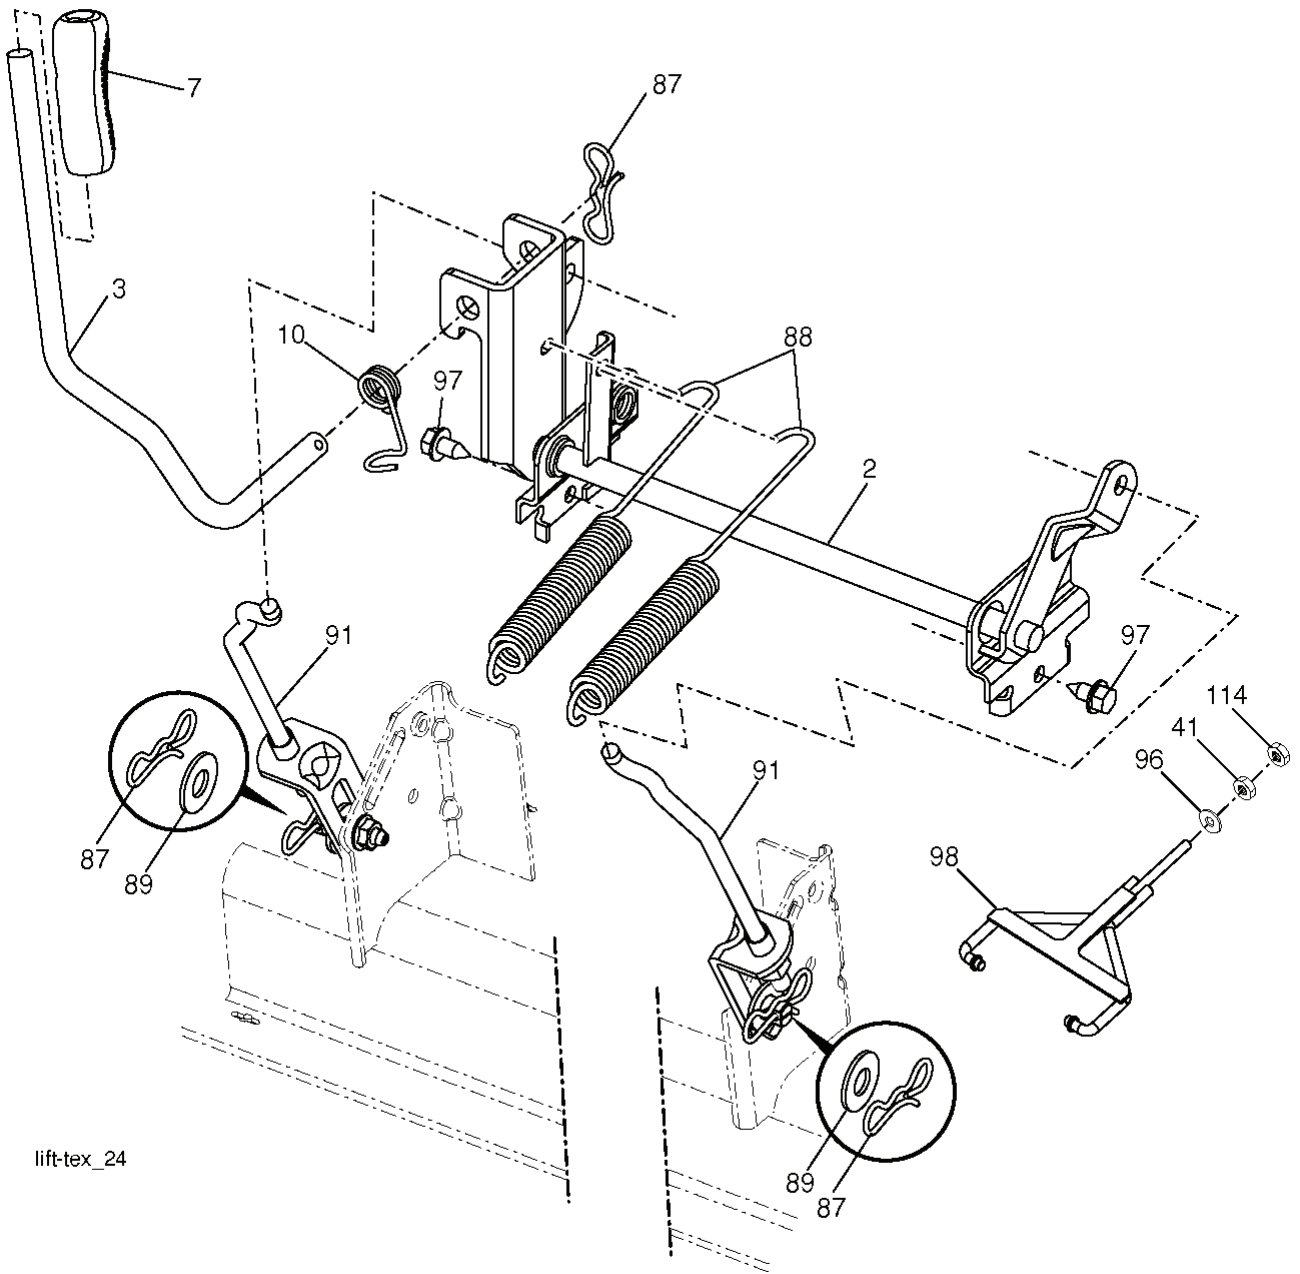

lift-tex_24

REF.	PART NO.	DESCRIPTION	REMARK	QTY.	KIT
2	532422025	SHAFT		1	
3	532195230	LEVER	RH	1	
7	532411555	GRIP		1	
10	532196314	SPRING		1	
41	532175994	NUT		1	
87	532194209	SPRING		1	
88	532410710	SPRING		1	
89	819191912	WASHER		1	
91	532403407	LINK		1	
96	532195263	BUSHING		1	
97	817000612	SCREW		1	
98	574822501	SUSPENSION		1	
114	873360700	NUT		1