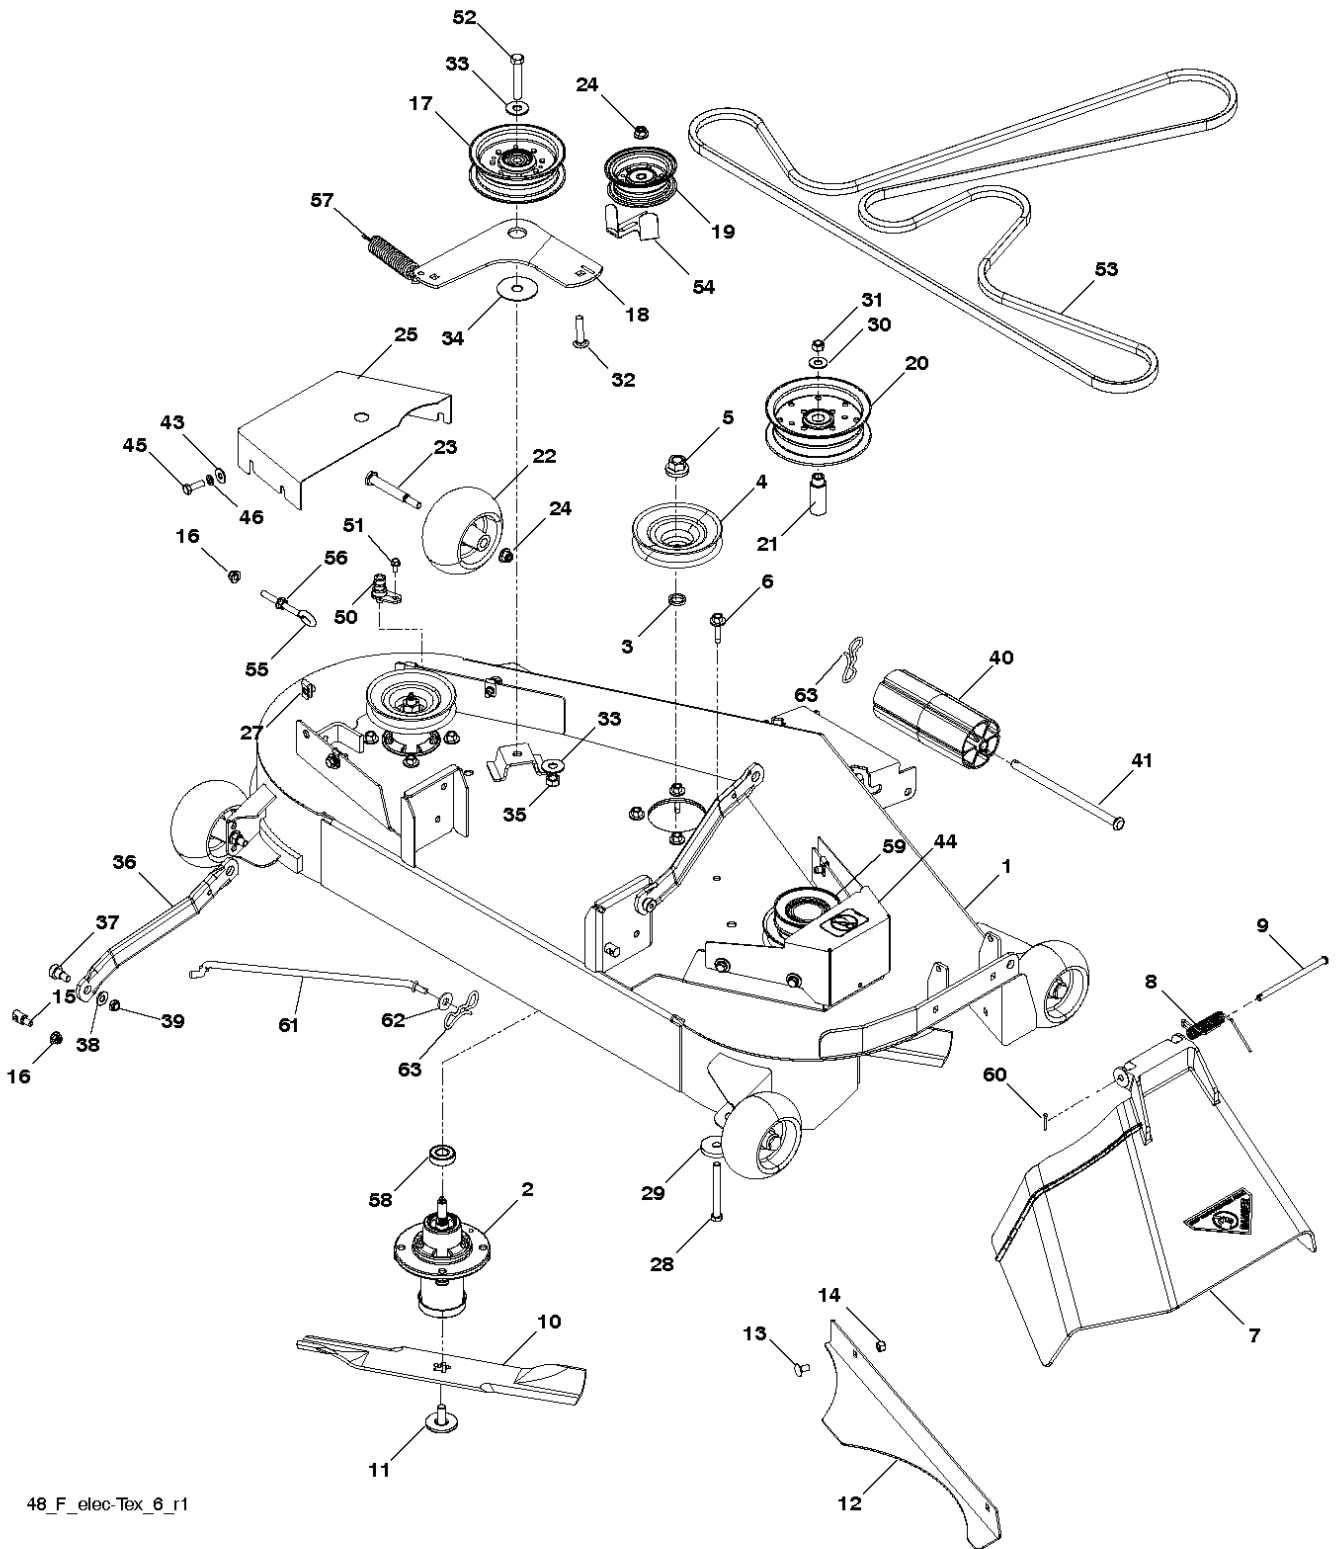

YTH24V48 LS, 96048001401, 2011-10

SPARE PARTS LIST

T15S

With 12V Outlet Option

This inset diagram shows the wiring for a 12V outlet option. It includes a fuse (103) connected to a 12V outlet (59).

REF.	PART NO.	DESCRIPTION	REMARK	QTY.	KIT
1	532163465	BATTERY		1	
2	874760412	BOLT		1	
8	532186491	BOX		1	
16	532176138	MICRO SWITCH		1	
21	532400252	HARNESS		1	
22	532004152	BULB		1	
24	532400253	CABLE		1	
25	532412895	CABLE.STARTER.6G.BL/RE*SUBS/2*		1	
26	532175158	FUSE		1	
27	873510400	NUT		1	
28	532145491	CABLE		1	
29	532401545	SWITCH		1	
30	532193350	IGNITION MODULE		1	
33	532411935	KEY		1	
34	532110712	SWITCH		1	
40	532402167	CABLE		1	
41	817720408	SCREW		1	
42	532131563	COVER		1	
43	532192507	SOLENOID		1	
45	532425270	GAUGE		1	
46	532425271	GAUGE		1	
50	532174651	SWITCH		1	
55	817060512	SCREW		1	
59	532400303	OUTLET-12 VOLT		1	
71	532194276	CABLE ASSY		1	
79	532175242	HOLDER		1	
90	532435395	TERMINAL COVER		1	
91	532190270	STRAP BATTERY MOUNT FRO		1	
99	817670412	SCREW		1	
100	819091416	WASHER		1	
102	532404454	CABLE		1	
103	532421747	HARNESS		1	
105	532407568	SWITCH		1	