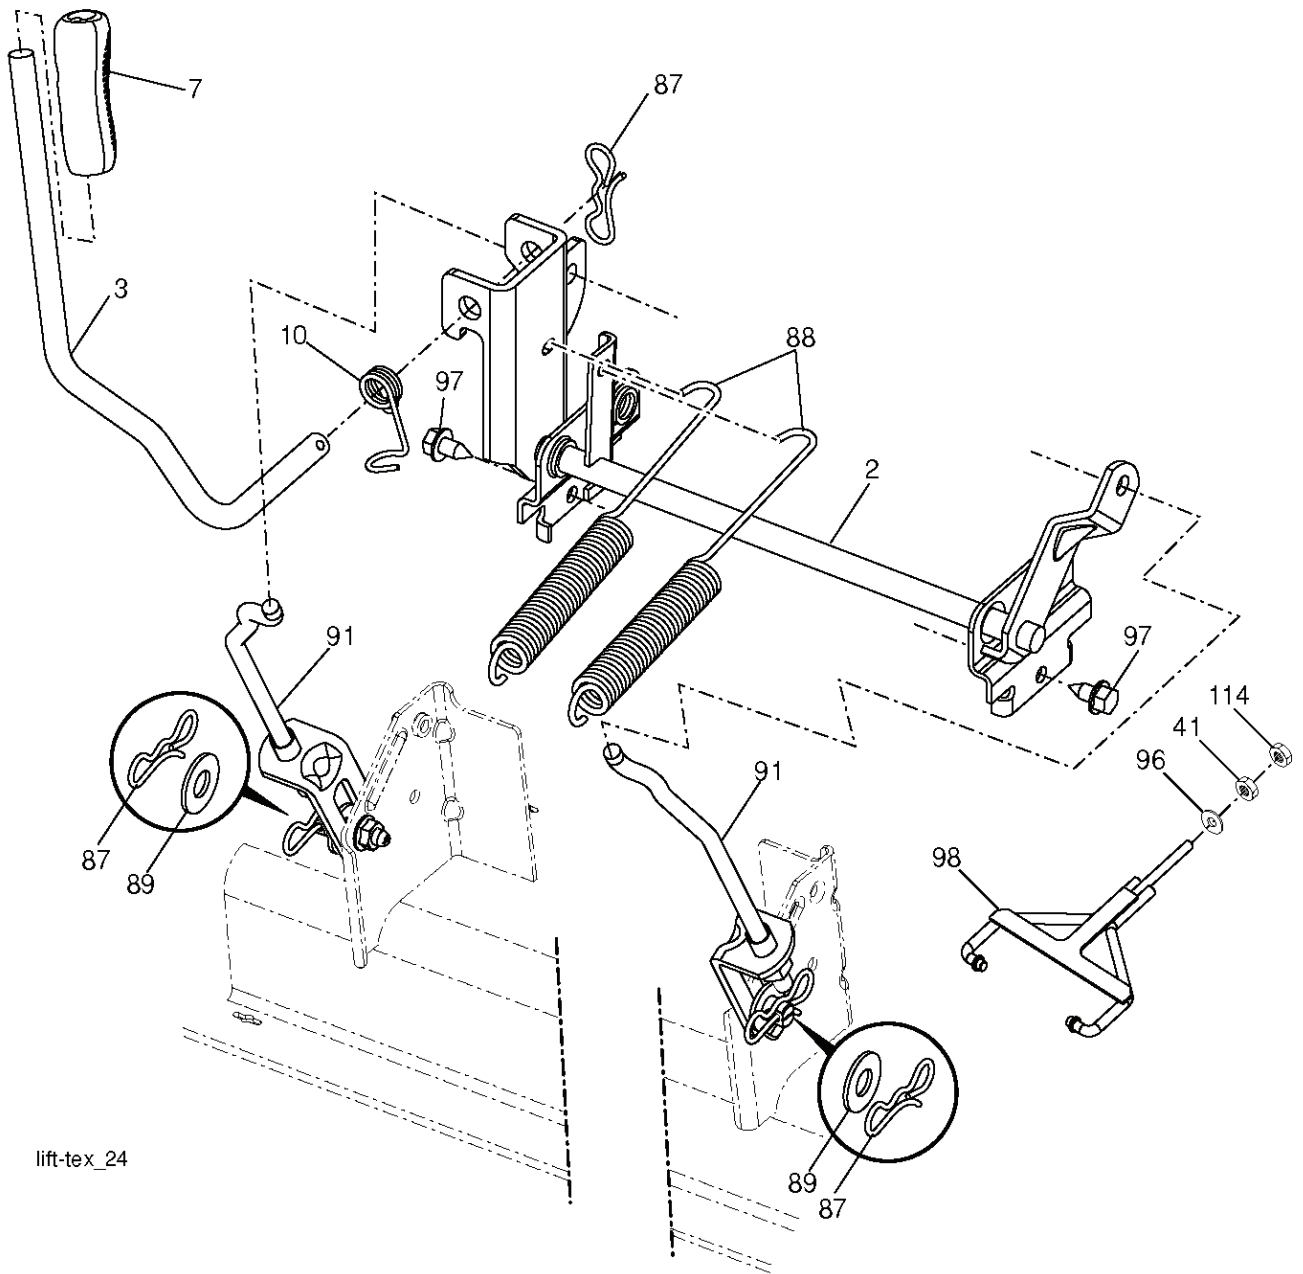

lift-tex_24

REF.	PART NO.	DESCRIPTION	REMARK	QTY.	KIT
2	532422027	SHAFT		1	
3	532195230	LEVER	RH	1	
7	532411555	GRIP		1	
10	532196314	SPRING		1	
41	532175994	NUT		1	
87	532194209	SPRING		1	
88	532410710	SPRING		1	
89	819191912	WASHER		1	
91	532403407	LINK		1	
96	532195263	BUSHING		1	
97	817000612	SCREW		1	
98	574822501	SUSPENSION		1	
114	873360700	NUT		1