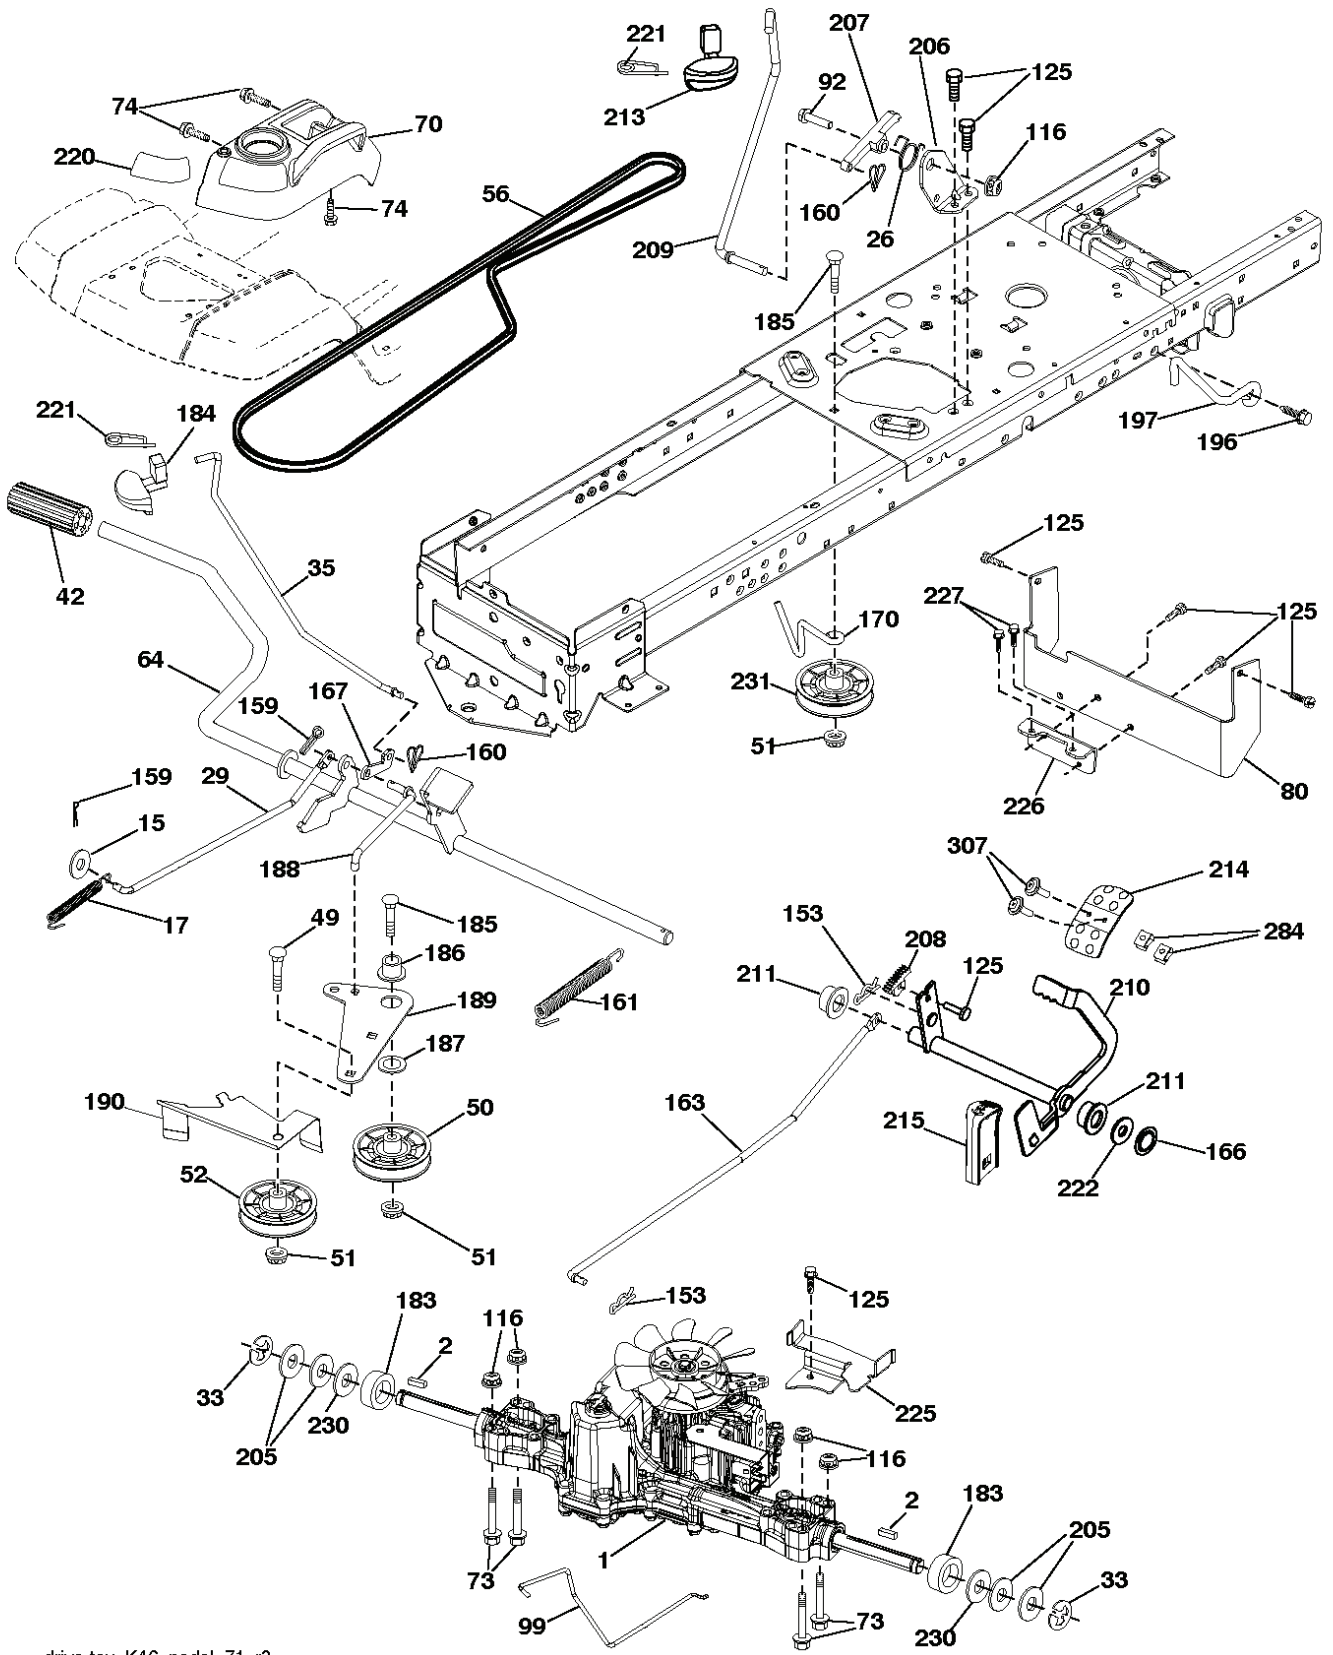

REF.	PART NO.	DESCRIPTION	REMARK	QTY.	KIT
1	000000000	W/O DESCRIPTION	TRANSAXLE TUFFTORQ K46 CR/LD (426121)	1	
2	532123583	KEY		1	
15	819131316	WASHER		1	
17	532413678	SRPING.BRAKE.K46.GREEN*SUBS/2*		1	
26	532199679	SPRING		1	
29	532403806	ROD		1	
33	812000001	RETAINER RING		1	
35	583864501	ROD		1	
42	532124872	PEDAL RUBBER		1	
49	872110614	BOLT		1	
50	532194327	PULLEY		1	
51	873900600	NUT		1	
52	532194326	PULLEY		1	
56	532130969	BELT		1	
64	532197865	SHAFT		1	
70	532439661	CONSOLE		1	
73	874490540	BOLT		1	
74	532142432	SCREW		1	
80	532440619	STRAP		1	
92	874760520	BOLT		1	
99	532415742	ROD		1	
116	873900500	NUT		1	
125	817000512	SCREW		1	
153	532124788	RETAINER RING		1	
159	876020412	SPLIT PIN		1	
160	532169484	PIN		1	
161	532105709	SPRING		1	
163	532448275	CONTROL		1	
166	532429164	NUT		1	
167	532405257	LATCH		1	
170	532413430	BELT GUIDE		1	
183	532137057	SPACER		1	
184	532441455	HANDLE		1	
185	872110622	BOLT		1	
186	532194321	SPACER		1	
187	819133210	WASHER		1	
188	532194323	LINK		1	
189	532194317	PLATE		1	
190	532194318	BELT GUIDE		1	
196	817000616	SCREW		1	
197	532195804	BRACKET		1	
205	532121748	WASHER		1	
206	532197867	BRACKET		1	
207	532197868	LATCH		1	
208	532197869	SUPPORT		1	
209	532199592	ROD		1	
210	532197860	ARM		1	
211	532120183	BEARING		1	
213	532403119	CONTROL		1	
214	532416863	PEDAL.FORWARD.HUSQVARNA.DEALER		1	
215	532401723	PEDAL		1	
220	532198908	LENS	RH	1	
221	532403187	SPRING		1	
222	879212010	WASHER		1	
225	532403319	BELT GUIDE		1	
226	532401564	BRACKET		1	
227	817490512	SCREW		1	
230	532188967	WASHER		1	
231	532407287	PULLEY		1	
284	532417693	NUT		1	
307	874180412	SCREW		1