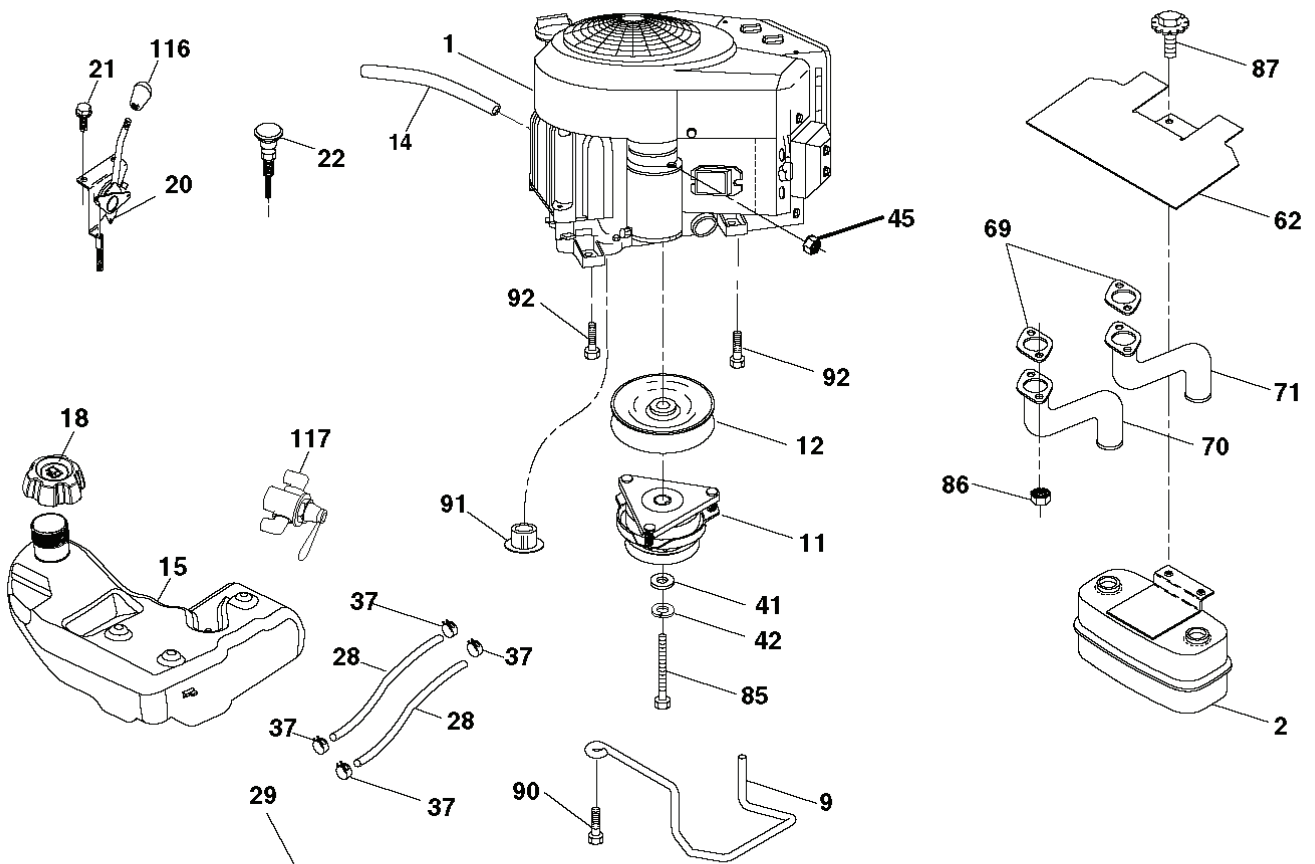

SPARK ARRESTER KIT

engine-tex_Kawa-2cyl_12

REF.	PART NO.	DESCRIPTION	REMARK	QTY.	KIT
1	000000000	W/O DESCRIPTION	ENGINE KAWASAKI MODEL NO. FR730V-AS15 (445364)	1	
2	532149723	MUFFLER		1	
9	532194320	BELT GUIDE		1	
11	532400008	CLUTCH		1	
12	532405097	PULLEY		1	
14	532148456	TUBE		1	
15	532422804	TANK FUEL		1	
18	532439645	FUEL CAP		1	
20	532424341	CONTROL THROTTLE		1	
21	532416358	SCREW		1	
22	532191596	COMMA*RPLPAR 532187767428		1	
28	532142158	FULE LINE		1	
29	532137180	SPARK ARRESTER KIT		1	
37	532123487	HOSE CLAMP		1	
41	532126197	WASHER		1	
42	810040700	WASHER		1	
45	873510400	NUT		1	
62	532434017	SHIELD		1	
69	532178151	MUFFLER GASKET		1	
70	532424765	EXHAUST		1	
71	532424766	EXHAUST		1	
85	532173937	BOLT		1	
86	532184362	NUT		1	
87	537171877	BOLT		1	
90	817000616	SCREW		1	
91	532187495	BUSHING		1	
92	817120616	SCREW		1	
116	539132624	KNOB		1	
117	532420828	VALVE FUEL RESERVE		1