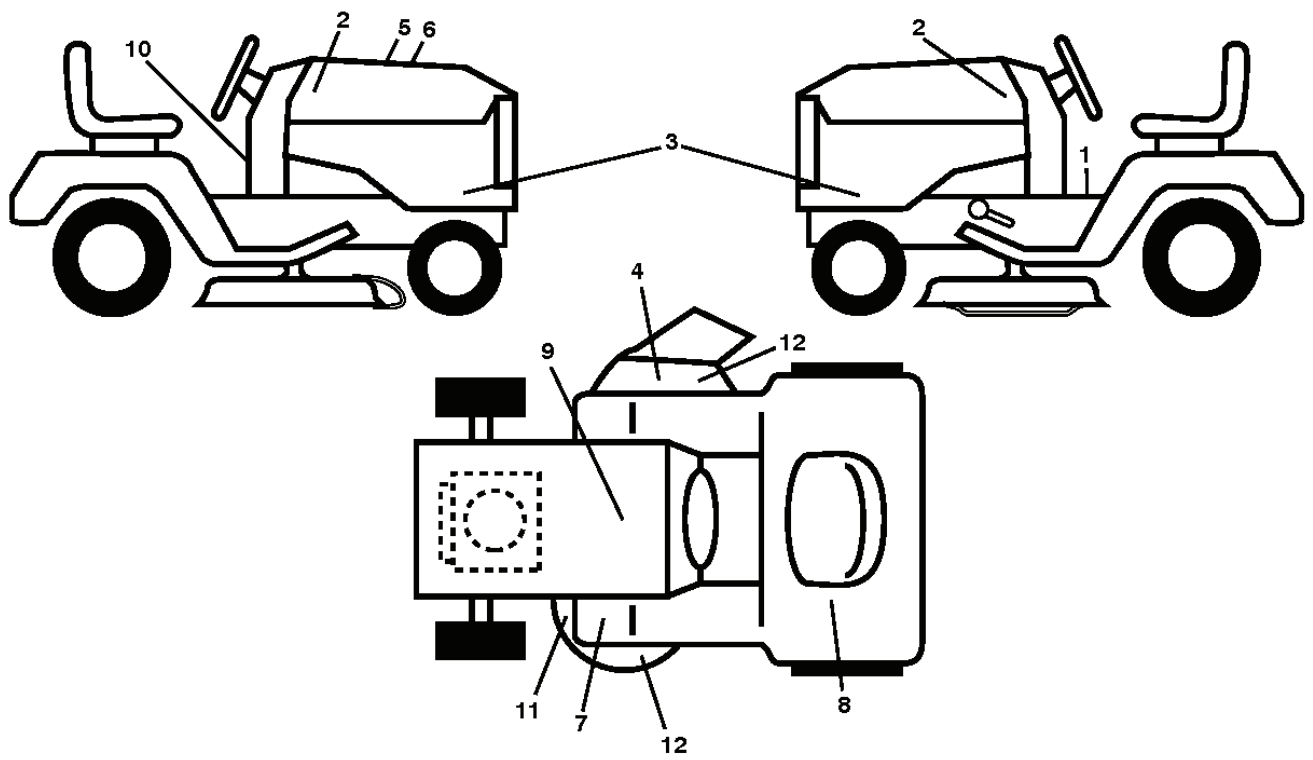

REF.	PART NO.	DESCRIPTION	REMARK	QTY.	KIT
1	532411658	DECAL		1	
2	581627301	DECAL		1	
3	532440414	DECAL		1	
4	539113224	DECAL		1	
5	532423829	DECAL		1	
6	532439666	DECAL		1	
7	532418600	DECAL		1	
8	532426209	DECAL		1	
9	532145005	DECAL		1	
10	532435286	DECAL		1	
11	532198785	LABEL		1	
12	581724301	DECAL		1	
	532166960	DECAL		1	
	532439882	PAD	LH	1	
	532439881	PAD	RH	1