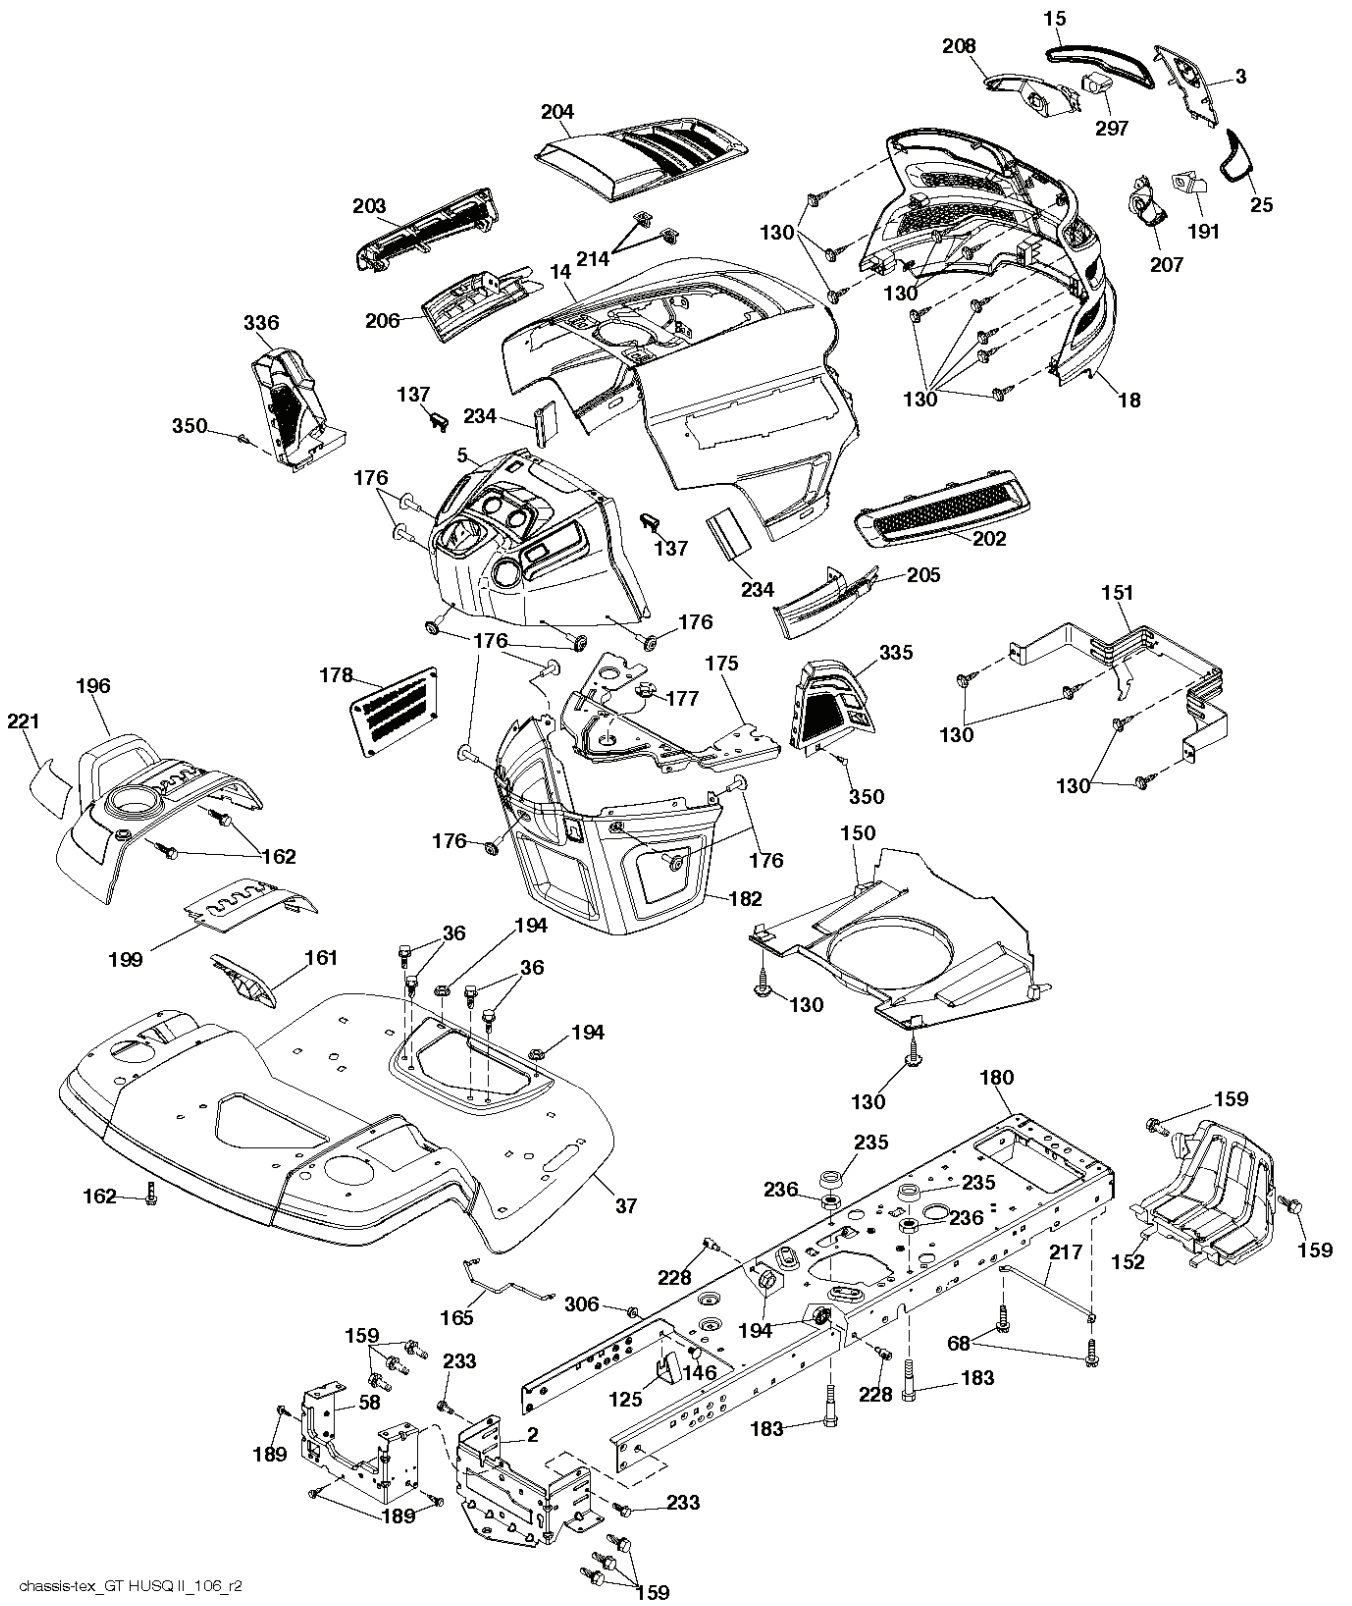

NON-REMOVABLE CONNECTIONS

REMOVABLE CONNECTIONS

REF.	PART NO.	DESCRIPTION	REMARK	QTY.	KIT
1	532439740	STEERING WHEEL		1	
2	532195968	SHAFT		1	
4	532403089	SPINDLE SHAFT	LH	1	
5	532403090	SPINDLE SHAFT	RH	1	
6	532124931	WASHER		1	
7	532121748	WASHER		1	
8	812000029	RETAINER RING		1	
9	532121232	HUB CAP		1	
13	532121749	WASHER		1	
14	810040600	WASHER		1	
15	873540600	NUT		1	
16	532408219	SHAFT		1	
19	532194729	PLATE		1	
21	532186737	ADAPTER		1	
22	532420537	SUPPORT		1	
26	532439743	HUB CAP		1	
28	817000612	SCREW		1	
35	532194732	PLATE		1	
45	819183812	WASHER		1	
50	873900600	NUT		1	
51	873940800	NUT		1	
53	532188967	WASHER		1	
54	874760636	BOLT		1	
55	532414736	SPACER		1	
58	532194747	BOLT		1	
59	532194748	WASHER		1	
60	873971000	NUT		1	
61	532194740	LINK		1	
62	532194741	LINK		1	
63	817000512	SCREW		1	
64	532199849	SPRING RETAINER		1	
65	532194734	BRACKET		1	
66	871020748	BOLT		1	
67	532194737	BUSHING		1	
68	873900700	NUT		1	
69	532199162	WASHER		1	
70	532196197	BRACKET		1	
78	532057079	WASHER		1	
122	532444962	CAP		1	

wheel_art_1-tex

REF.	PART NO.	DESCRIPTION	REMARK	QTY.	KIT
1	532059192	CAP VALVE		1	
2	532065139	NIPPLE		1	
3	532144509	RIM SPROCKET	Front 6.5"	1	
4	532008134	HOSE	(Service Item Only)	1	
5	532106230	TIRE	Front 16" x 6.5"	1	
6	532124957	FITTING	(Front Wheel Only)	1	
7	532124959	BEARING	(Front Wheel Only)	1	
8	532175039	HUB CAP		1	
9	532170456	TIRE	Rear 30" x 10"-8"	1	
10	532124926	HOSE	(Service Item Only)	1	
11	532138337	RIM SPROCKET	Rear 8"	1	
	532144334	SEALING FOAM		1	