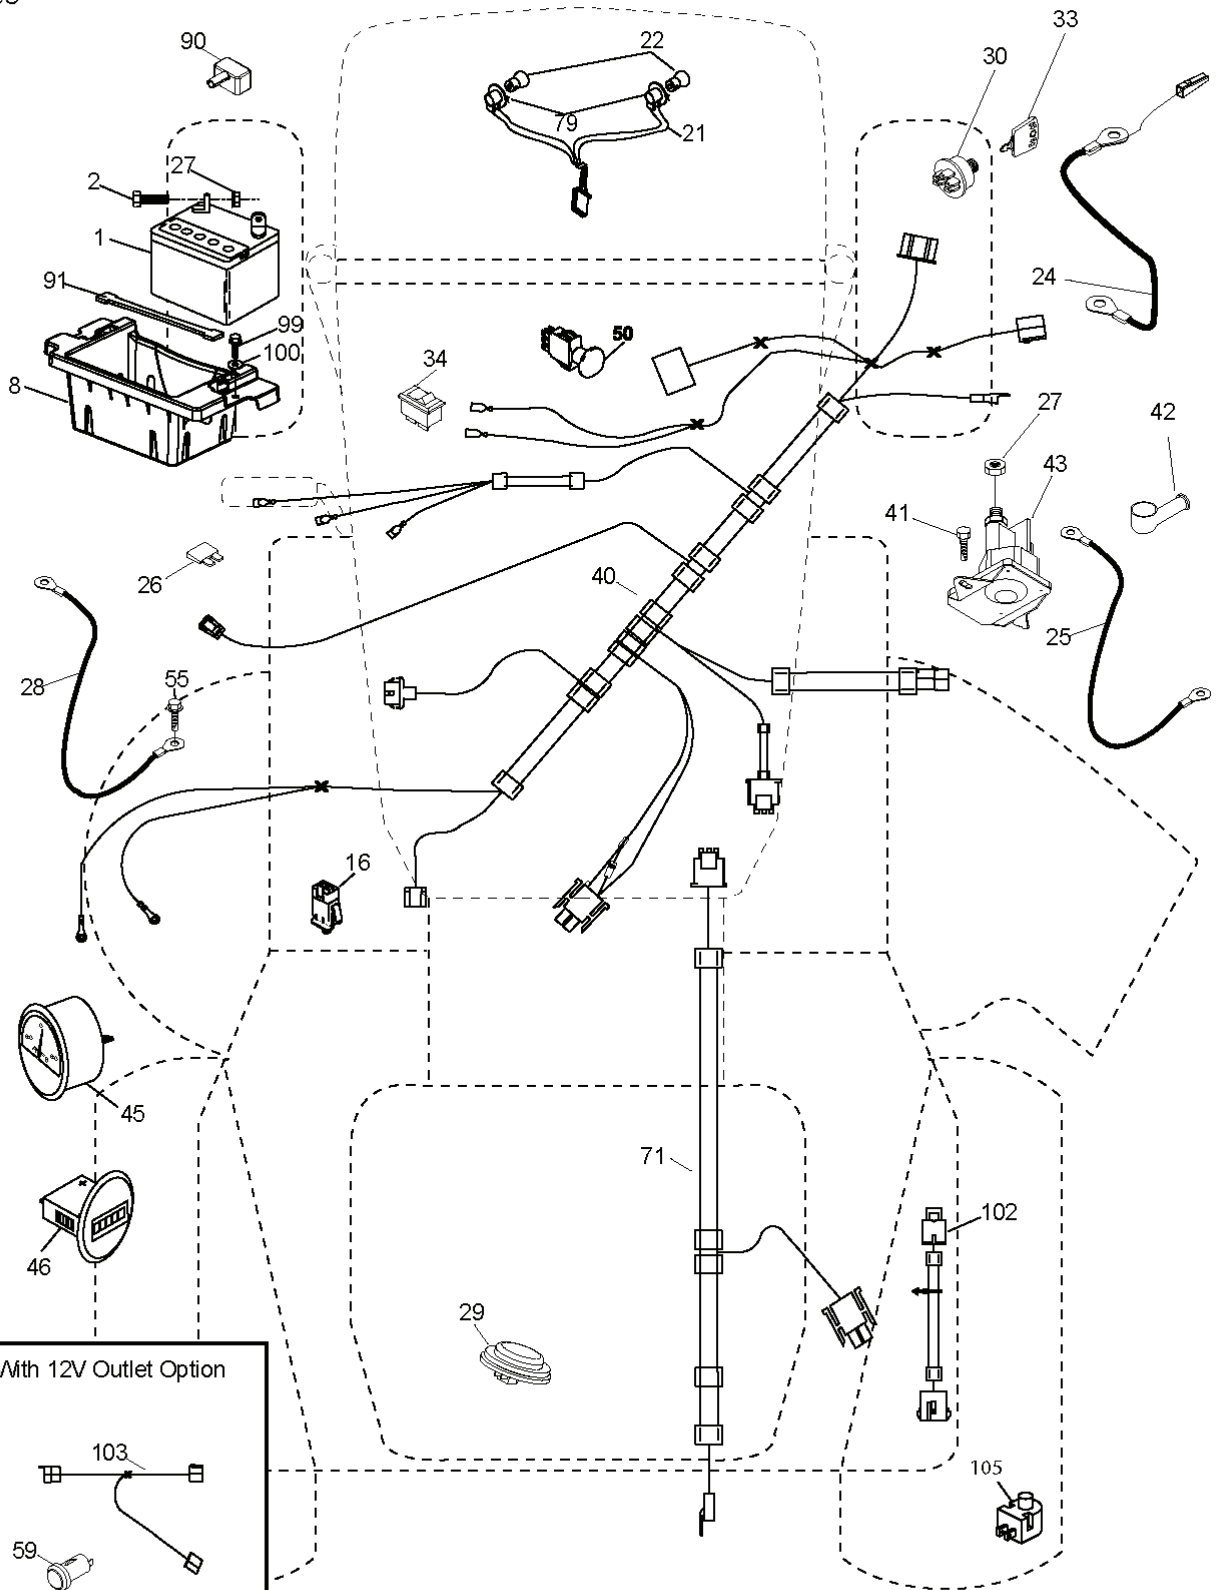

YTH24V48 LS, 96048001401, 2011-10

SPARE PARTS LIST

T15S

With 12V Outlet Option

This inset diagram shows the wiring for a 12V outlet option. It includes a fuse (103) connected to a 12V outlet (59).

REF.	PART NO.	DESCRIPTION	REMARK	QTY.	KIT
1	532163465	BATTERY		1	
2	874760412	BOLT		1	
8	532186491	BOX		1	
16	532176138	MICRO SWITCH		1	
21	532400252	HARNESS		1	
22	532004152	BULB		1	
24	532400253	CABLE		1	
25	532412895	CABLE.STARTER.6G.BL/RE*SUBS/2*		1	
26	532175158	FUSE		1	
27	873510400	NUT		1	
28	532145491	CABLE		1	
29	532401545	SWITCH		1	
30	532193350	IGNITION MODULE		1	
33	532411935	KEY		1	
34	532110712	SWITCH		1	
40	532402167	CABLE		1	
41	817720408	SCREW		1	
42	532131563	COVER		1	
43	532192507	SOLENOID		1	
45	532425270	GAUGE		1	
46	532425271	GAUGE		1	
50	532174651	SWITCH		1	
55	817060512	SCREW		1	
59	532400303	OUTLET-12 VOLT		1	
71	532194276	CABLE ASSY		1	
79	532175242	HOLDER		1	
90	532435395	TERMINAL COVER		1	
91	532190270	STRAP BATTERY MOUNT FRO		1	
99	817670412	SCREW		1	
100	819091416	WASHER		1	
102	532404454	CABLE		1	
103	532421747	HARNESS		1	
105	532407568	SWITCH		1	

wheel_art_1-tex

REF.	PART NO.	DESCRIPTION	REMARK	QTY.	KIT
1	532059192	CAP VALVE		1	
2	532065139	NIPPLE		1	
3	532144509	RIM SPROCKET	Front 6.5"	1	
4	532008134	HOSE	(Service Item Only)	1	
5	532106230	TIRE	Front 16" x 6.5"	1	
6	532124957	FITTING	(Front Wheel Only)	1	
7	532124959	BEARING	(Front Wheel Only)	1	
8	532175039	HUB CAP		1	
9	532170456	TIRE	Rear 30" x 10"-8"	1	
10	532124926	HOSE	(Service Item Only)	1	
11	532138337	RIM SPROCKET	Rear 8"	1	
	532144334	SEALING FOAM		1	