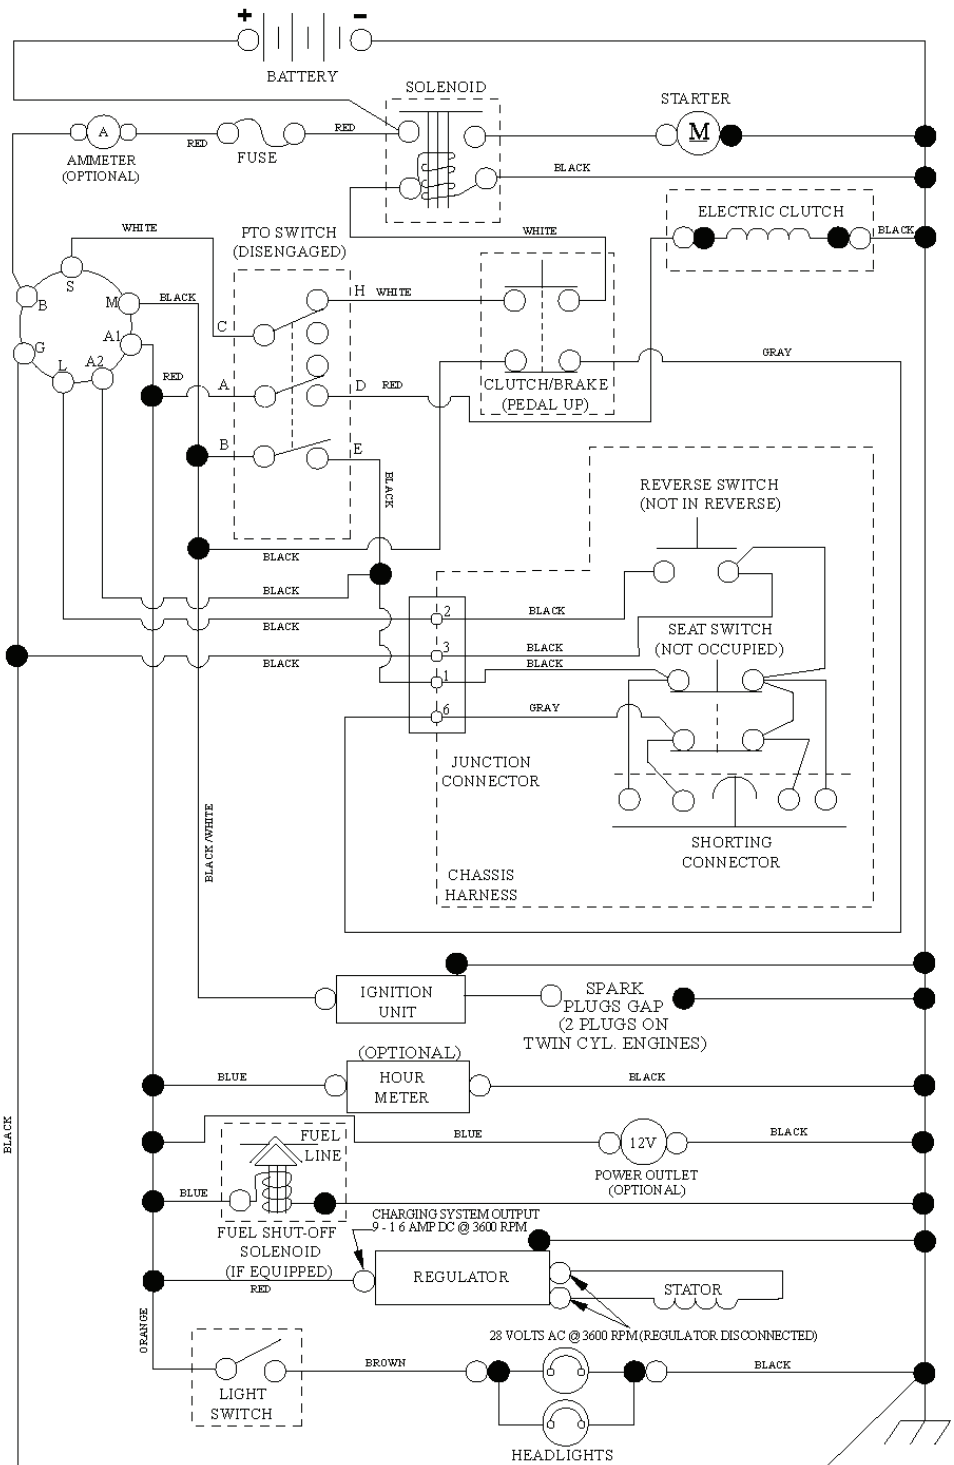

POSITION	CIRCUIT	"MAKE"
OFF	M+G+A1	
RUN/OVERRIDE	B+A1	
RUN	B+A1	L+A2
START	B+S+A1	

WIRING INSULATED CLIPS
NOTE: IF WIRING INSULATED CLIPS WERE REMOVED FOR SERVICING OF UNIT, THEY SHOULD BE RE-INSTALLED TO PROPERLY SECURE YOUR WIRING.