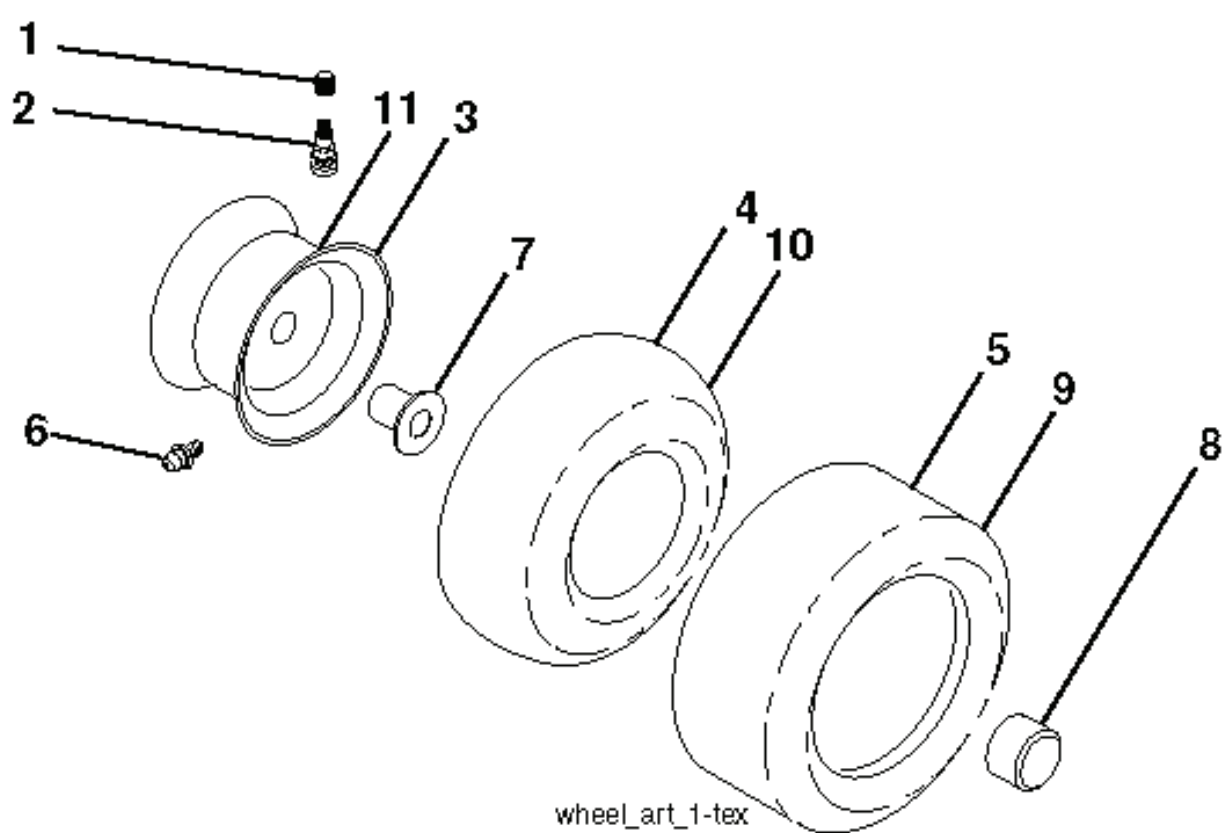

PTO SWITCH (MATING SIDE)

IGNITION SWITCH

POSITION	CIRCUIT	"MAKE"
OFF	M+G+A1	
RUN/OVERRIDE	B+A1	
RUN	B+A1	L+A2
START	B+S+A1	

CHASSIS HARNESS CONNECTOR (MATING SIDE)

DASH HARNESS CONNECTOR

WIRING INSULATED CLIPS
 NOTE: IF WIRING INSULATED CLIPS WERE REMOVED FOR SERVICING OF UNIT, THEY SHOULD BE RE-INSTALLED TO PROPERLY SECURE YOUR WIRING.

NON-REMOVABLE CONNECTIONS

REMOVABLE CONNECTIONS

REF.	PART NO.	DESCRIPTION	REMARK	QTY.	KIT
1	532439740	STEERING WHEEL		1	
2	532195968	SHAFT		1	
4	532403089	SPINDLE SHAFT	LH	1	
5	532403090	SPINDLE SHAFT	RH	1	
6	532124931	WASHER		1	
7	532121748	WASHER		1	
8	812000029	RETAINER RING		1	
9	532121232	HUB CAP		1	
13	532121749	WASHER		1	
14	810040600	WASHER		1	
15	873540600	NUT		1	
16	532408219	SHAFT		1	
19	532194729	PLATE		1	
21	532186737	ADAPTER		1	
22	532420537	SUPPORT		1	
26	532439743	HUB CAP		1	
28	817000612	SCREW		1	
35	532194732	PLATE		1	
45	819183812	WASHER		1	
50	873900600	NUT		1	
51	873940800	NUT		1	
53	532188967	WASHER		1	
54	874760636	BOLT		1	
55	532414736	SPACER		1	
58	532194747	BOLT		1	
59	532194748	WASHER		1	
60	873971000	NUT		1	
61	532194740	LINK		1	
62	532194741	LINK		1	
63	817000512	SCREW		1	
64	532199849	SPRING RETAINER		1	
65	532194734	BRACKET		1	
66	871020748	BOLT		1	
67	532194737	BUSHING		1	
68	873900700	NUT		1	
69	532199162	WASHER		1	
70	532196197	BRACKET		1	
78	532057079	WASHER		1	
122	532444962	CAP		1	

wheel_art_1-tex

REF.	PART NO.	DESCRIPTION	REMARK	QTY.	KIT
1	532059192	CAP VALVE		1	
2	532065139	NIPPLE		1	
3	532144509	RIM SPROCKET	Front 6.5"	1	
4	532008134	HOSE	(Service Item Only)	1	
5	532106230	TIRE	Front 16" x 6.5"	1	
6	532124957	FITTING	(Front Wheel Only)	1	
7	532124959	BEARING	(Front Wheel Only)	1	
8	532175039	HUB CAP		1	
9	532170456	TIRE	Rear 30" x 10"-8"	1	
10	532124926	HOSE	(Service Item Only)	1	
11	532138337	RIM SPROCKET	Rear 8"	1	
	532144334	SEALING FOAM		1	