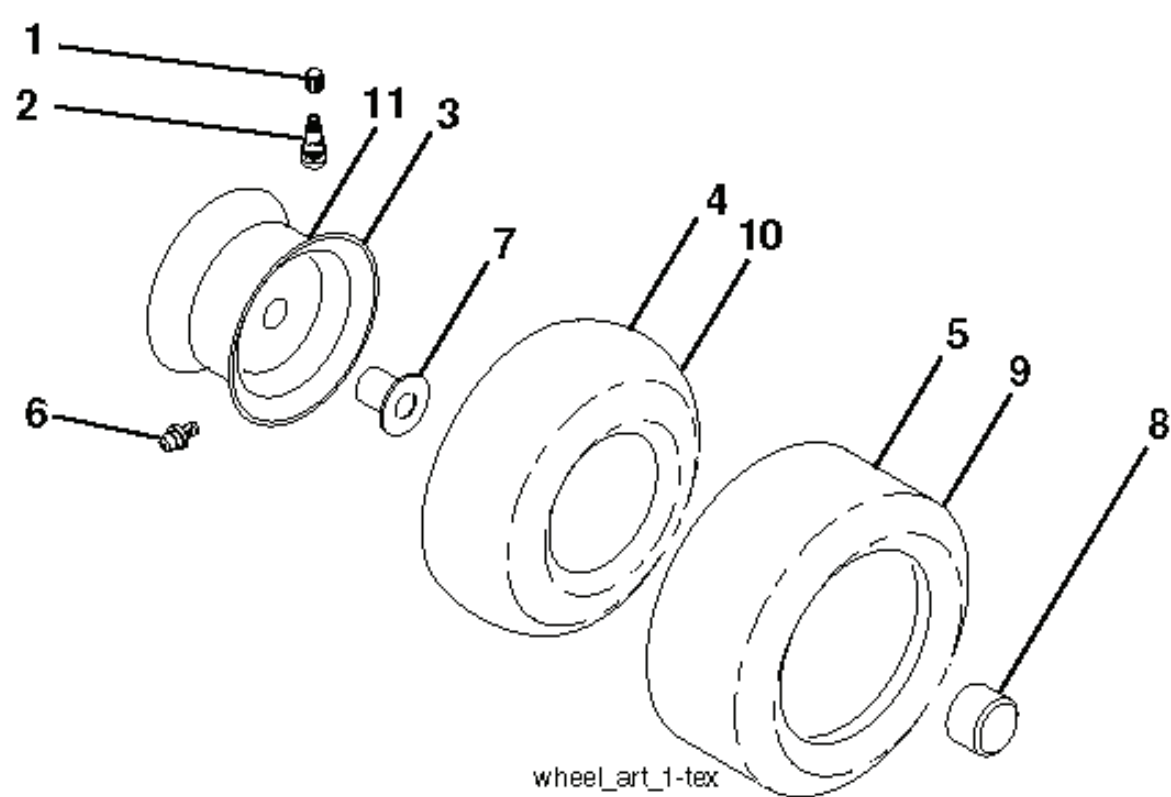

PTO SWITCH
(MATING SIDE)

IGNITION SWITCH

POSITION	CIRCUIT	"MAKE"
OFF	M+G+A1	
RUN/OVERRIDE	B+A1	
RUN	B+A1	L+A2
START	B+S+A1	

CHASSIS HARNESS
CONNECTOR
(MATING SIDE)

DASH HARNESS
CONNECTOR

WIRING INSULATED CLIPS
NOTE: IF WIRING INSULATED
CLIPS WERE REMOVED FOR
SERVICING OF UNIT, THEY
SHOULD BE RE-INSTALLED TO
PROPERLY SECURE YOUR
WIRING.

●
NON-REMOVABLE
CONNECTIONS

○
REMOVABLE
CONNECTIONS

REF.	PART NO.	DESCRIPTION	REMARK	QTY.	KIT
1	532439740	STEERING WHEEL		1	
2	532195968	SHAFT		1	
4	532403089	SPINDLE SHAFT	LH	1	
5	532403090	SPINDLE SHAFT	RH	1	
6	532124931	WASHER		1	
7	532121748	WASHER		1	
8	812000029	RETAINER RING		1	
9	532121232	HUB CAP		1	
13	532121749	WASHER		1	
14	810040600	WASHER		1	
15	873540600	NUT		1	
16	532408219	SHAFT		1	
19	532194729	PLATE		1	
21	532186737	ADAPTER		1	
22	532420537	SUPPORT		1	
26	532439743	HUB CAP		1	
28	817000612	SCREW		1	
35	532194732	PLATE		1	
45	819183812	WASHER		1	
50	873900600	NUT		1	
51	873940800	NUT		1	
53	532188967	WASHER		1	
54	874760636	BOLT		1	
55	532414736	SPACER		1	
58	532194747	BOLT		1	
59	532194748	WASHER		1	
60	873971000	NUT		1	
61	532194740	LINK		1	
62	532194741	LINK		1	
63	817000512	SCREW		1	
64	532199849	SPRING RETAINER		1	
65	532194734	BRACKET		1	
66	871020748	BOLT		1	
67	532194737	BUSHING		1	
68	873900700	NUT		1	
69	532199162	WASHER		1	
70	532196197	BRACKET		1	
78	532057079	WASHER		1	

REF.	PART NO.	DESCRIPTION	REMARK	QTY.	KIT
1	532059192	CAP VALVE		1	
2	532065139	NIPPLE		1	
3	532181839	RIM ASSY	Front 6.5"	1	
4	532008134	HOSE	(Service Item Only)	1	
5	532161024	TIRE FRONT	Front 16" x 6.5"	1	
6	532124957	FITTING	(Front Wheel Only)	1	
7	532124959	BEARING	(Front Wheel Only)	1	
8	532175039	HUB CAP		1	
9	532170456	TIRE	Rear 30" x 10"-8"	1	
10	532124926	HOSE	(Service Item Only)	1	
11	532138337	RIM SPROCKET	Rear 8"	1	
	532144334	SEALING FOAM		1	