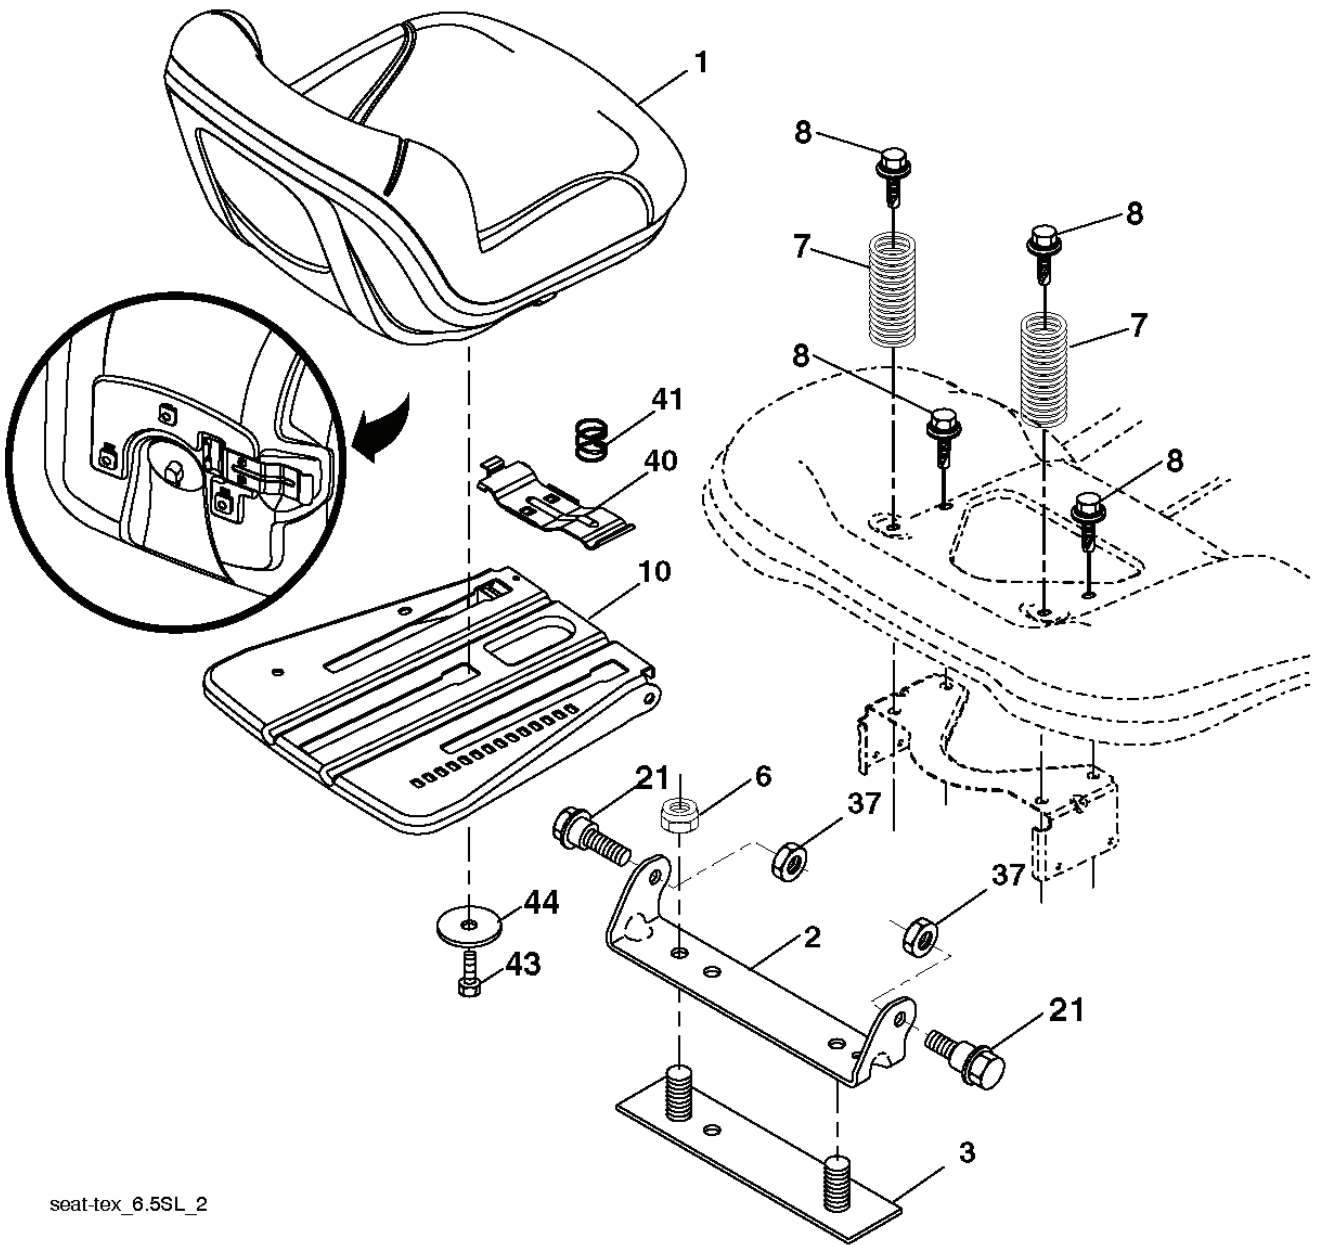

seat-tex_6.5SL_2

REF.	PART NO.	DESCRIPTION	REMARK	QTY.	KIT
1	532439822	SEAT		1	
2	532180166	BRACKET		1	
3	532140675	STRAP		1	
6	873800600	NUT		1	
7	532124181	SPRING		1	
8	532171877	BOLT		1	
10	532196977	PLATE		1	
21	532171852	BOLT		1	
37	873800500	LOCK NUT		1	
40	532439871	HANDLE		1	
41	532198200	SPRING		1	
43	874760612	BOLT		1	
44	819133812	WASHER		1	
	PART NO.		REMARK		KIT