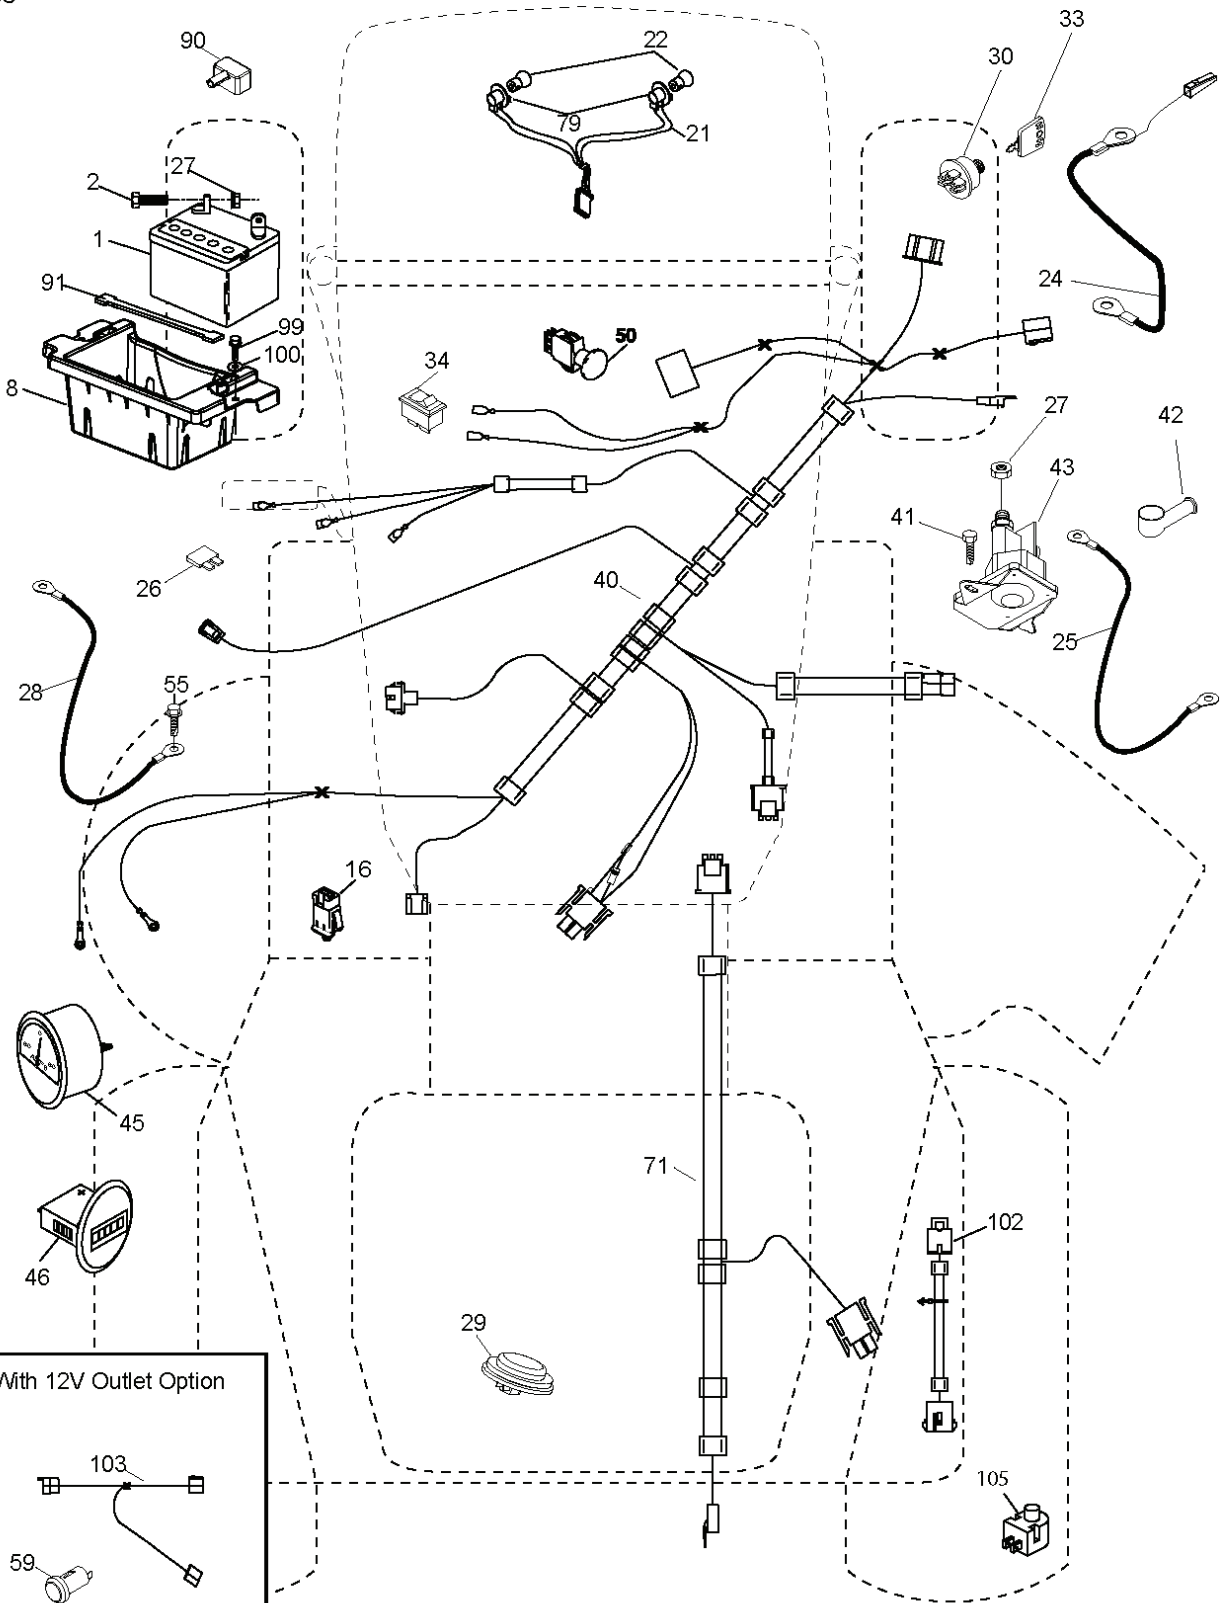

T15S

With 12V Outlet Option

This inset diagram shows the optional 12V outlet (103) connected to a fuse (59) and a fuse holder. The outlet is connected to the main harness via a fuse (59) and a fuse holder (103).

REF.	PART NO.	DESCRIPTION	REMARK	QTY.	KIT
1	532163465	BATTERY		1	
2	874760412	BOLT		1	
8	532414126	TRAY		1	
16	532176138	MICRO SWITCH		1	
21	532400252	HARNESS		1	
22	532004152	BULB		1	
24	532400253	CABLE		1	
25	532412895	CABLE.STARTER.6G.BL/RE*SUBS/2*		1	
26	532175158	FUSE		1	
27	873510400	NUT		1	
28	532145491	CABLE		1	
29	532401545	SWITCH		1	
30	532193350	IGNITION MODULE		1	
33	532411933	KEY		1	
34	532110712	SWITCH		1	
40	532402167	CABLE		1	
41	817720408	SCREW		1	
42	532131563	COVER		1	
43	532192507	SOLENOID		1	
45	532425270	GAUGE		1	
46	532425271	GAUGE		1	
50	532174651	SWITCH		1	
55	817060512	SCREW		1	
59	532400303	OUTLET-12 VOLT		1	
71	532194276	CABLE ASSY		1	
79	532175242	HOLDER		1	
90	532435395	TERMINAL COVER		1	
91	532190270	STRAP BATTERY MOUNT FRO		1	
99	817670412	SCREW		1	
100	819091416	WASHER		1	
102	532404454	CABLE		1	
103	532421747	HARNESS		1	
105	532407568	SWITCH		1