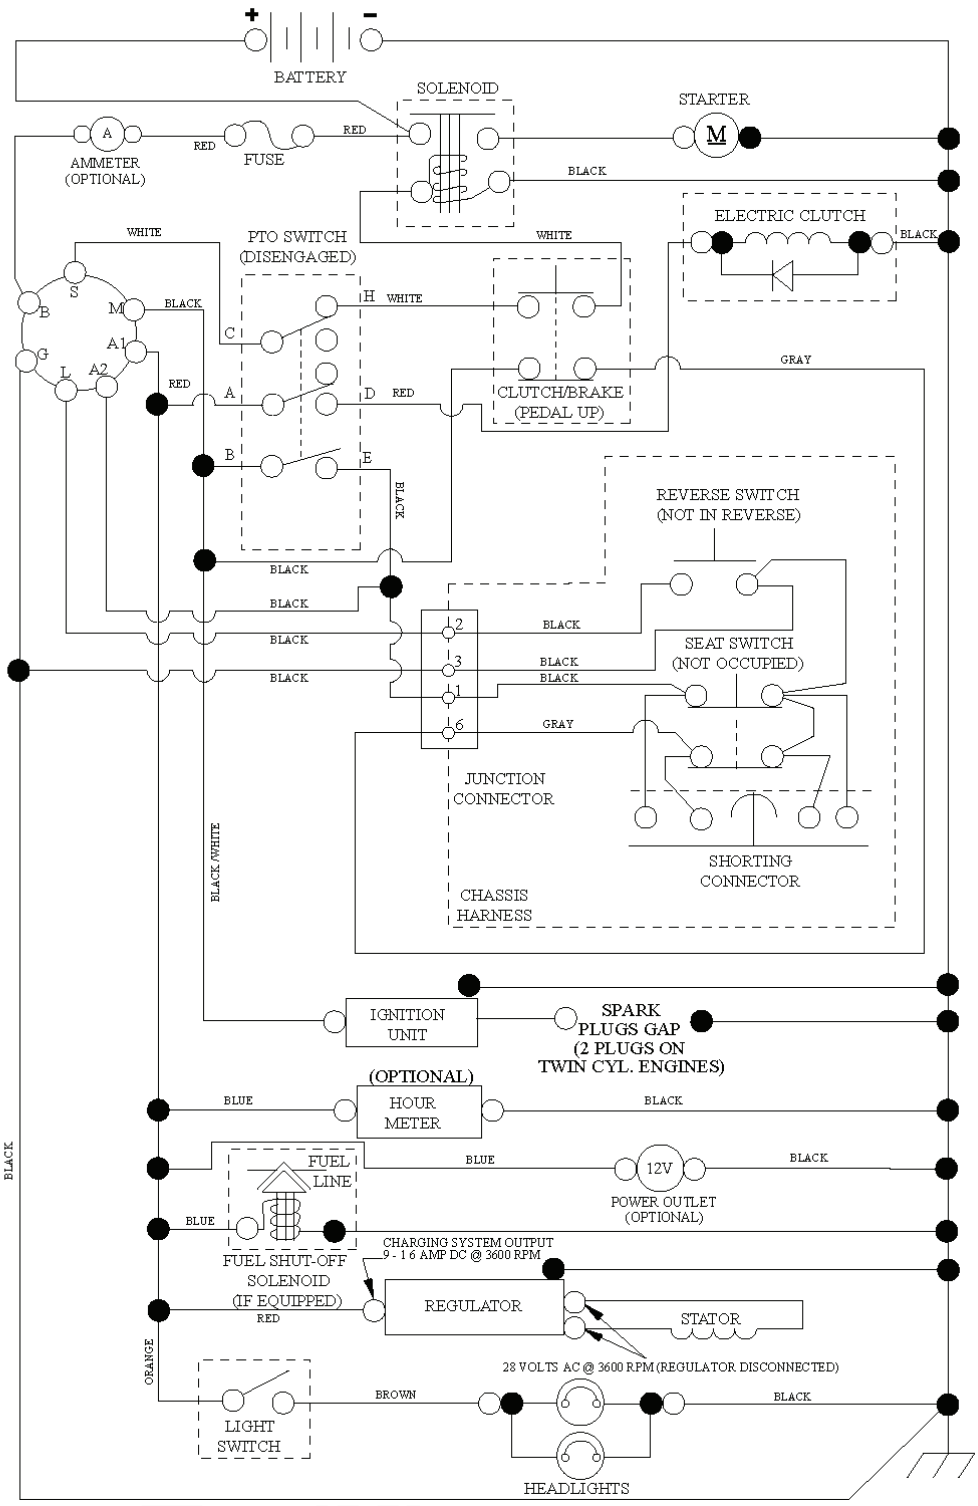

POSITION	CIRCUIT	"MAKE"
OFF	M+G+A1	
RUN/OVERRIDE	B+A1	
RUN	B+A1	L+A2
START	B+S+A1	

WIRING INSULATED CLIPS
NOTE: IF WIRING INSULATED
CLIPS WERE REMOVED FOR
SERVICING OF UNIT, THEY
SHOULD BE RE-INSTALLED TO
PROPERLY SECURE YOUR
WIRING.

●
NON-REMOVABLE
CONNECTIONS

○
REMOVABLE
CONNECTIONS