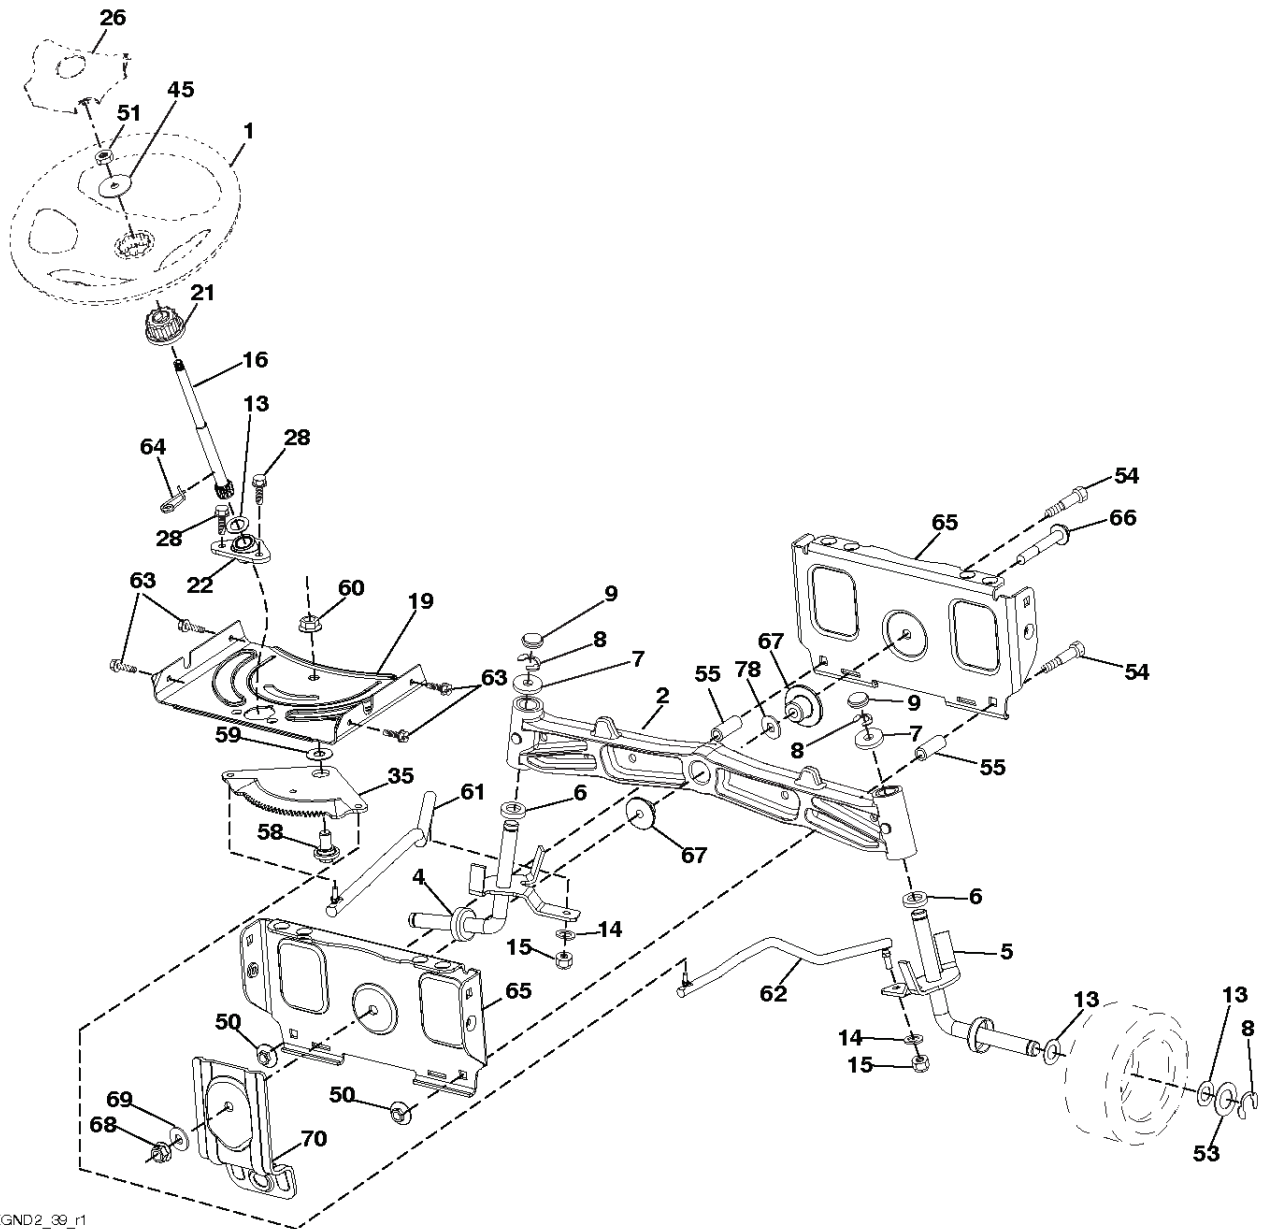

PTO SWITCH
(MATING SIDE)

IGNITION SWITCH

POSITION	CIRCUIT	"MAKE"
OFF	M+G+A1	
RUN/OVERRIDE	B+A1	
RUN	B+A1	L+A2
START	B+S+A1	

CHASSIS HARNESS
CONNECTOR
(MATING SIDE)

DASH HARNESS
CONNECTOR

WIRING INSULATED CLIPS
NOTE: IF WIRING INSULATED
CLIPS WERE REMOVED FOR
SERVICING OF UNIT, THEY
SHOULD BE RE-INSTALLED TO
PROPERLY SECURE YOUR
WIRING.

●
NON-REMOVABLE
CONNECTIONS

○
REMOVABLE
CONNECTIONS

REF.	PART NO.	DESCRIPTION	REMARK	QTY.	KIT
1	532439740	STEERING WHEEL		1	
2	532195968	SHAFT		1	
4	532403089	SPINDLE SHAFT	LH	1	
5	532403090	SPINDLE SHAFT	RH	1	
6	532124931	WASHER		1	
7	532121748	WASHER		1	
8	812000029	RETAINER RING		1	
9	532121232	HUB CAP		1	
13	532121749	WASHER		1	
14	810040600	WASHER		1	
15	873540600	NUT		1	
16	532408219	SHAFT		1	
19	532194729	PLATE		1	
21	532186737	ADAPTER		1	
22	532420537	SUPPORT		1	
26	532439743	HUB CAP		1	
28	817000612	SCREW		1	
35	532194732	PLATE		1	
45	819183812	WASHER		1	
50	873900600	NUT		1	
51	873940800	NUT		1	
53	532188967	WASHER		1	
54	874760636	BOLT		1	
55	532414736	SPACER		1	
58	532194747	BOLT		1	
59	532194748	WASHER		1	
60	873971000	NUT		1	
61	532194740	LINK		1	
62	532194741	LINK		1	
63	817000512	SCREW		1	
64	532199849	SPRING RETAINER		1	
65	532194734	BRACKET		1	
66	871020748	BOLT		1	
67	532194737	BUSHING		1	
68	873900700	NUT		1	
69	532199162	WASHER		1	
70	532196197	BRACKET		1	
78	532057079	WASHER		1	

REF.	PART NO.	DESCRIPTION	REMARK	QTY.	KIT
1	532059192	CAP VALVE		1	
2	532065139	NIPPLE		1	
3	532181839	RIM ASSY	Front 6.5"	1	
4	532008134	HOSE	(Service Item Only)	1	
5	532161024	TIRE FRONT	Front 16" x 6.5"	1	
6	532124957	FITTING	(Front Wheel Only)	1	
7	532124959	BEARING	(Front Wheel Only)	1	
8	532175039	HUB CAP		1	
9	532170456	TIRE	Rear 30" x 10"-8"	1	
10	532124926	HOSE	(Service Item Only)	1	
11	532138337	RIM SPROCKET	Rear 8"	1	
	532144334	SEALING FOAM		1	