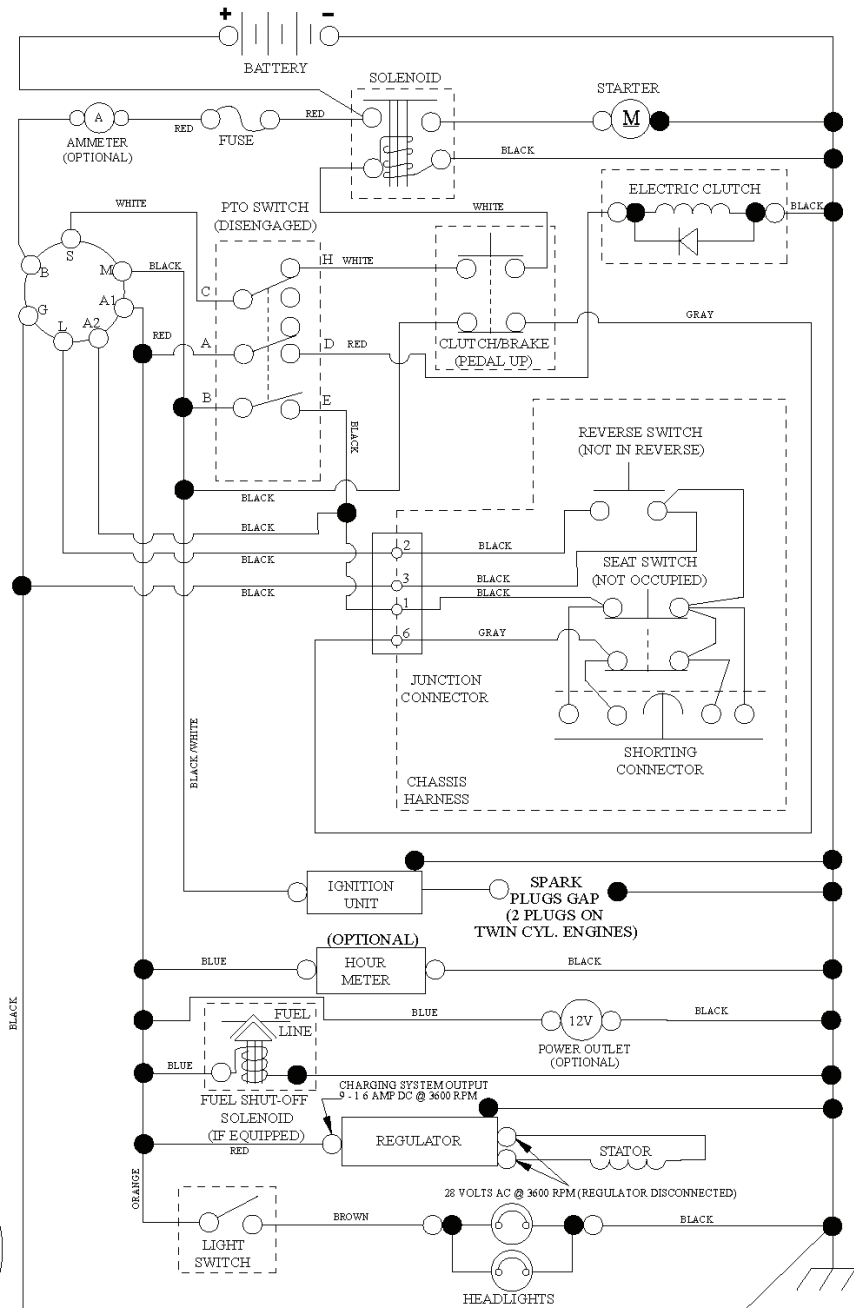

TRACTOR - MODEL NO. YTH24V48LS (96043009800), PRODUCT NO. 960 43 00-98
MOWER LIFT

lift-tex_24

REF.	PART NO.	DESCRIPTION	REMARK	QTY.	KIT
2	532422027	SHAFT		1	
3	532195230	LEVER	RH	1	
7	532411555	GRIP		1	
10	532196314	SPRING		1	
41	532175994	NUT		1	
87	532194209	SPRING		1	
88	532410710	SPRING		1	
89	819191912	WASHER		1	
91	532195181	LINK		1	
96	532195263	BUSHING		1	
97	817000612	SCREW		1	
98	574822501	SUSPENSION		1	
114	873360700	NUT		1	

TRACTOR - MODEL NO. YTH24V48LS (96043009800), PRODUCT NO. 960 43 00-98 SCHEMATIC

SCH12

PTO SWITCH
(MATING SIDE)

IGNITION SWITCH

POSITION	CIRCUIT	"MAKE"
OFF	M+G+A1	
RUN/OVERRIDE	B+A1	
RUN	B+A1	L+A2
START	B + S + A1	

●
NON-REMOVABLE
CONNECTIONS

○
REMOVABLE
CONNECTIONS

**TRACTOR - MODEL NO. YTH24V48LS (96043009800), PRODUCT NO. 960 43 00-98
SEAT ASSEMBLY**

REF.	PART NO.	DESCRIPTION	REMARK	QTY.	KIT
1	532424071	SEAT		1	
2	532180166	BRACKET		1	
3	532140675	STRAP		1	
6	873800600	NUT		1	
7	532124181	SPRING		1	
8	532171877	BOLT		1	
10	532196977	PLATE		1	
21	532171852	BOLT		1	
37	873800500	LOCK NUT		1	
40	532197661	HANDLE		1	
41	532198200	SPRING		1	
43	874760612	BOLT		1	
44	819133812	WASHER		1	