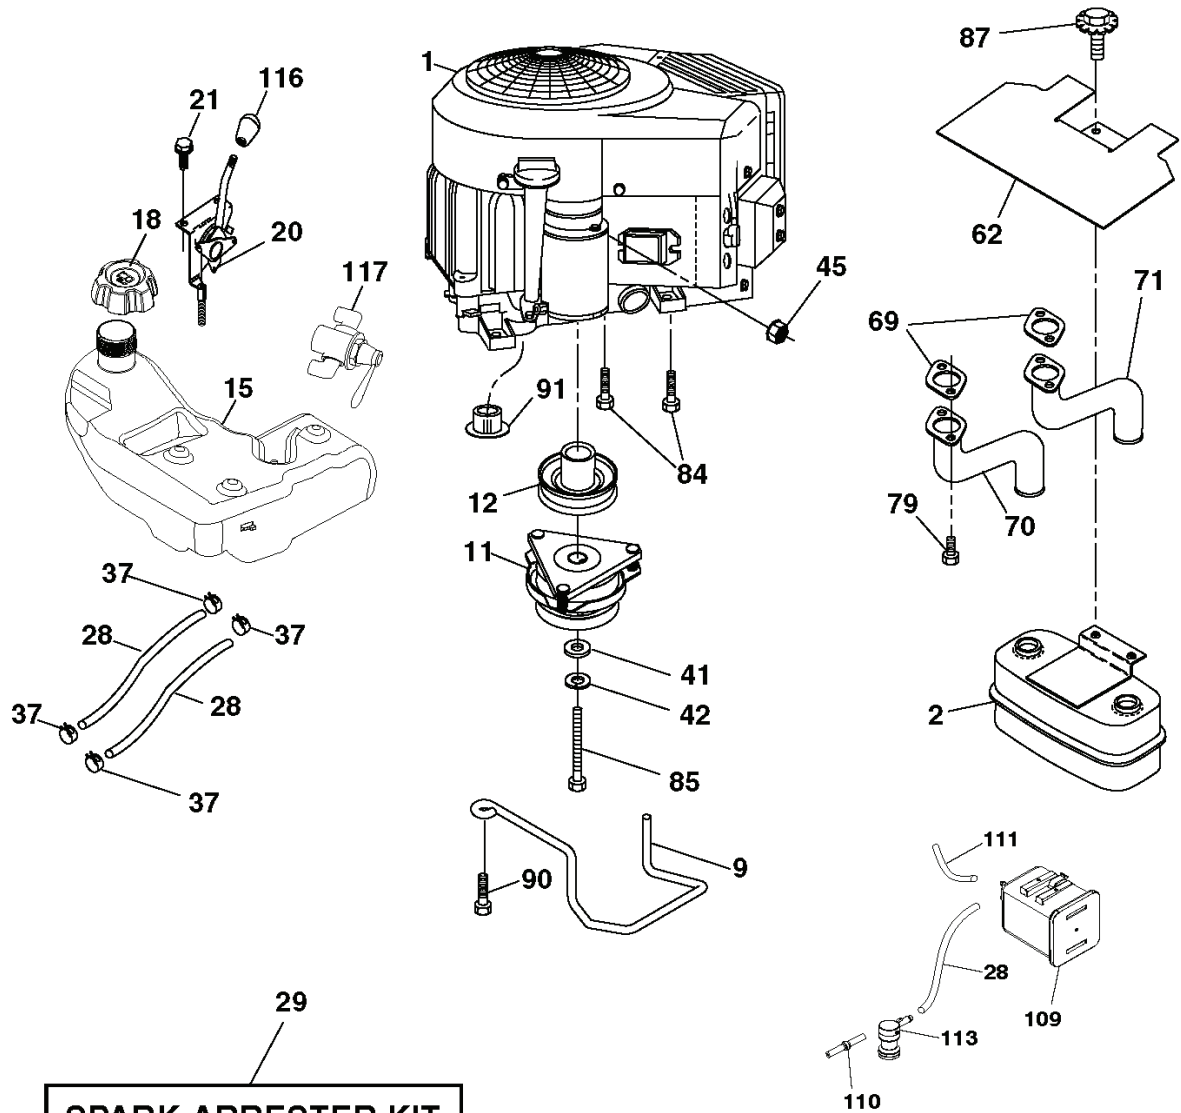

REF.	PART NO.	DESCRIPTION	REMARK	QTY.	KIT
1	532163465	BATTERY		1	
2	874760412	BOLT		1	
8	532414126	TRAY		1	
16	532176138	MICRO SWITCH		1	
21	532183759	HARNESS		1	
22	532004152	BULB		1	
24	532400253	CABLE		1	
25	532412895	CABLE.STARTER.6G.BL/RE*SUBS/2*		1	
26	532175158	FUSE		1	
27	873510400	NUT		1	
28	532145491	CABLE		1	
29	532401545	SWITCH		1	
30	532193350	IGNITION MODULE		1	
33	532411935	KEY		1	
34	532110712	SWITCH		1	
40	532402167	CABLE		1	
41	817720408	SCREW		1	
42	532131563	COVER		1	
43	532192507	SOLENOID		1	
45	532426653	METER		1	
46	532426654	HOURLMETER.STUDMOUNT.LS		1	
50	532174651	SWITCH		1	
55	817060512	SCREW		1	
59	532400303	OUTLET-12 VOLT		1	
67	532420668	NUT		1	
68	532420641	JUMPER		1	
71	532194276	CABLE ASSY		1	
79	532175242	HOLDER		1	
90	532400724	COVER		1	
91	532190270	STRAP BATTERY MOUNT FRO		1	
99	817670412	SCREW		1	
100	819091416	WASHER		1	
102	532404454	CABLE		1	
103	532421747	HARNESS		1	
105	532407568	SWITCH		1	

TRACTOR - MODEL NO. YTH24V48LS (96043009800), PRODUCT NO. 960 43 00-98
ENGINE

SPARK ARRESTER KIT

engine-tex_bs-2cyl_58_r1