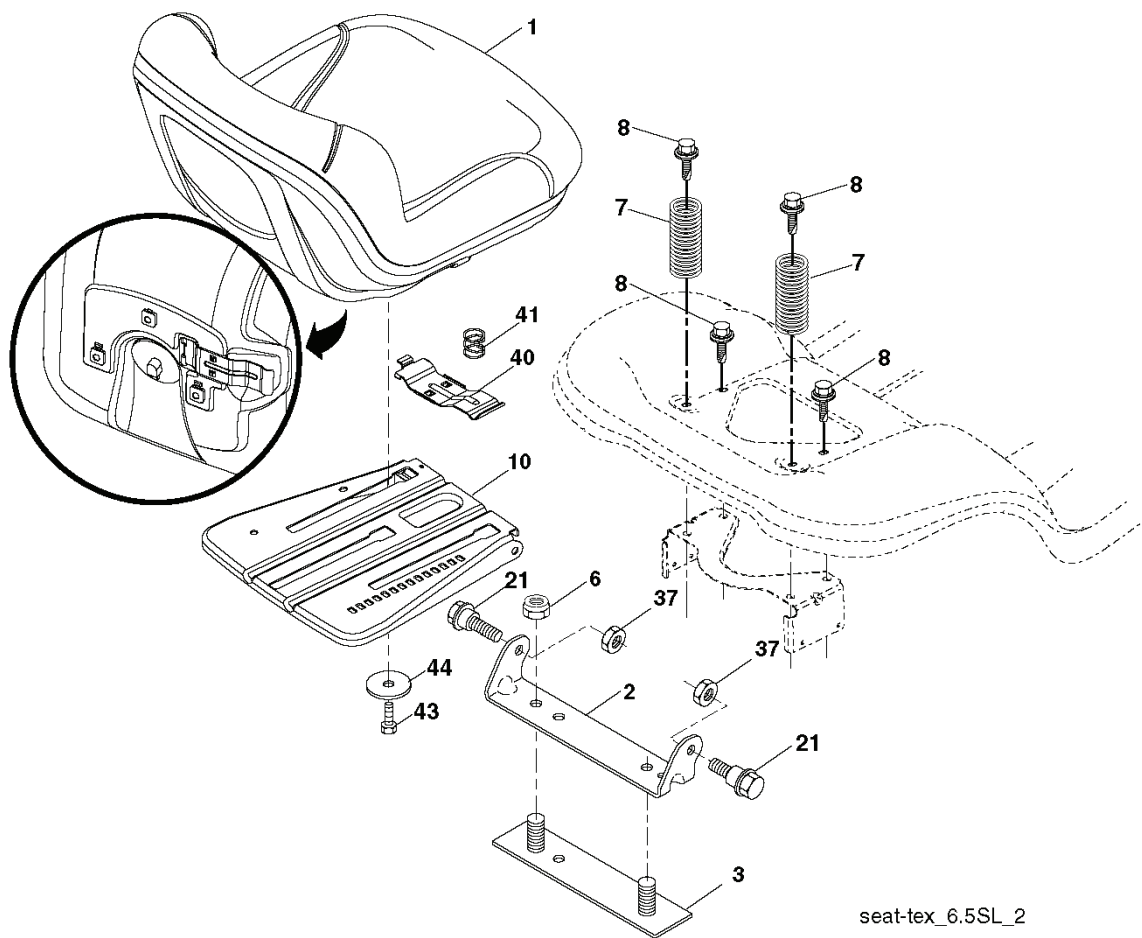

TRACTOR - MODEL NO. YTH24V48LS (96043009800), PRODUCT NO. 960 43 00-98 SCHEMATIC

SCH12

PTO SWITCH
(MATING SIDE)

IGNITION SWITCH

POSITION	CIRCUIT	"MAKE"
OFF	M+G+A1	
RUN/OVERRIDE	B+A1	
RUN	B+A1	L+A2
START	B + S + A1	

CHASSIS HARNESS
CONNECTOR
(MATING SIDE)

DASH HARNESS
CONNECTOR

WIRING INSULATED CLIPS
NOTE: IF WIRING INSULATED
CLIPS WERE REMOVED FOR
SERVICING OF UNIT, THEY
SHOULD BE RE-INSTALLED TO
PROPERLY SECURE YOUR
WIRING.

●
NON-REMOVABLE
CONNECTIONS

○
REMOVABLE
CONNECTIONS

**TRACTOR - MODEL NO. YTH24V48LS (96043009800), PRODUCT NO. 960 43 00-98
SEAT ASSEMBLY**

REF.	PART NO.	DESCRIPTION	REMARK	QTY.	KIT
1	532424071	SEAT		1	
2	532180166	BRACKET		1	
3	532140675	STRAP		1	
6	873800600	NUT		1	
7	532124181	SPRING		1	
8	532171877	BOLT		1	
10	532196977	PLATE		1	
21	532171852	BOLT		1	
37	873800500	LOCK NUT		1	
40	532197661	HANDLE		1	
41	532198200	SPRING		1	
43	874760612	BOLT		1	
44	819133812	WASHER		1	