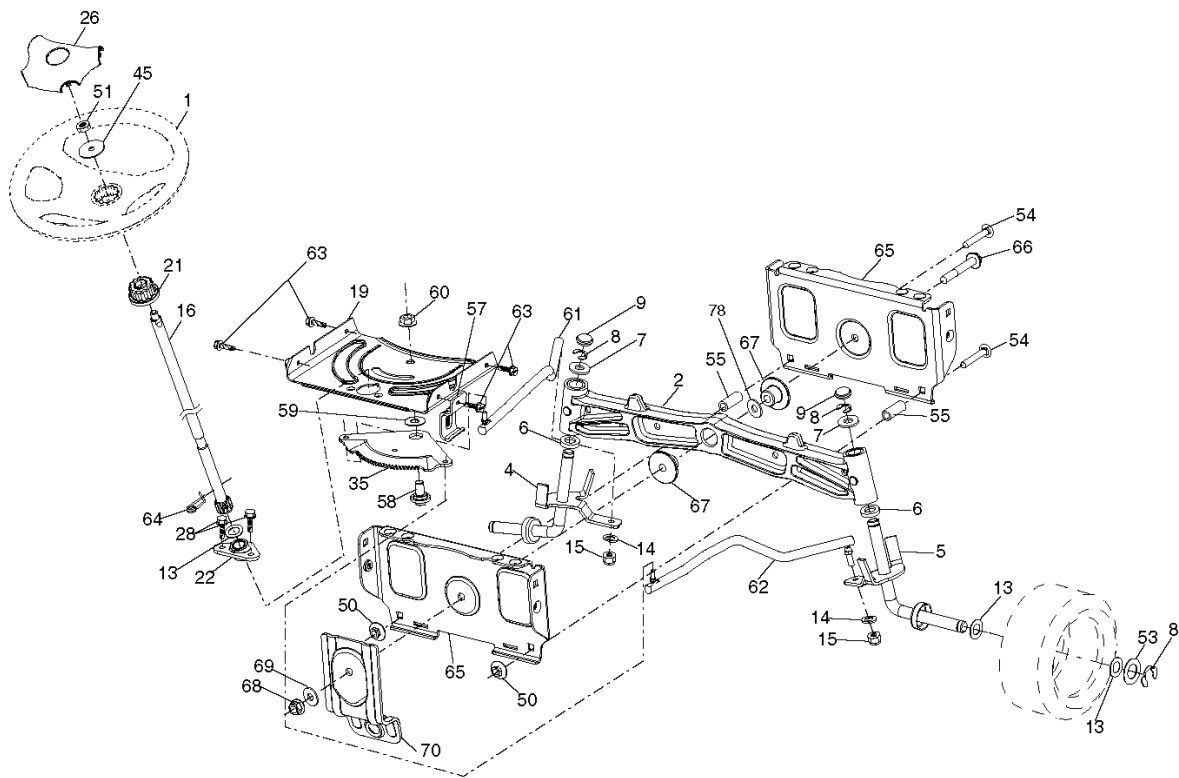

CHASSIS HARNESS
CONNECTOR
(MATING SIDE)

DASH HARNESS
CONNECTOR

WIRING INSULATED CLIPS
NOTE: IF WIRING INSULATED
CLIPS WERE REMOVED FOR
SERVICING OF UNIT, THEY
SHOULD BE RE-INSTALLED TO
PROPERLY SECURE YOUR
WIRING.

●
NON-REMOVABLE
CONNECTIONS

○
REMOVABLE
CONNECTIONS

**TRACTOR - MODEL NO. YTH24V48LS (96043009800), PRODUCT NO. 960 43 00-98
SEAT ASSEMBLY**

REF.	PART NO.	DESCRIPTION	REMARK	QTY.	KIT
1	532424071	SEAT		1	
2	532180166	BRACKET		1	
3	532140675	STRAP		1	
6	873800600	NUT		1	
7	532124181	SPRING		1	
8	532171877	BOLT		1	
10	532196977	PLATE		1	
21	532171852	BOLT		1	
37	873800500	LOCK NUT		1	
40	532197661	HANDLE		1	
41	532198200	SPRING		1	
43	874760612	BOLT		1	
44	819133812	WASHER		1	

TRACTOR - MODEL NO. YTH24V48LS (96043009800), PRODUCT NO. 960 43 00-98
STEERING ASSEMBLY

Steering-tex_LEGND2_32

REF.	PART NO.	DESCRIPTION	REMARK	QTY.	KIT
1	532416480	STEERING WHEEL		1	
2	532195968	SHAFT		1	
4	532403087	SPINDLE	LH	1	
5	532403088	SPINDLE	RH	1	
6	532124931	WASHER		1	
7	532121748	WASHER		1	
8	812000029	RETAINER RING		1	
9	532121232	HUB CAP		1	
13	532121749	WASHER		1	
14	810040600	WASHER		1	
15	873540600	NUT		1	
16	532408219	SHAFT		1	
19	532194729	PLATE		1	
21	532186737	ADAPTER		1	
22	532420537	SUPPORT		1	
26	532415987	KNOB		1	
28	817000612	SCREW		1	
35	532194732	PLATE		1	
45	819183812	WASHER		1	
50	873900600	NUT		1	
51	873940800	NUT		1	
53	532188967	WASHER		1	
54	874760636	BOLT		1	
55	532414736	SPACER		1	
57	532197246	BRACKET		1	
58	532194747	BOLT		1	
59	532194748	WASHER		1	
60	873971000	NUT		1	
61	532194740	LINK		1	
62	532194741	LINK		1	
63	817000512	SCREW		1	
64	532199849	SPRING RETAINER		1	
65	532194734	BRACKET		1	
66	871020748	BOLT		1	
67	532194737	BUSHING		1	
68	873900700	NUT		1	
69	532199162	WASHER		1	
70	532196197	BRACKET		1	
78	532057079	WASHER		1	