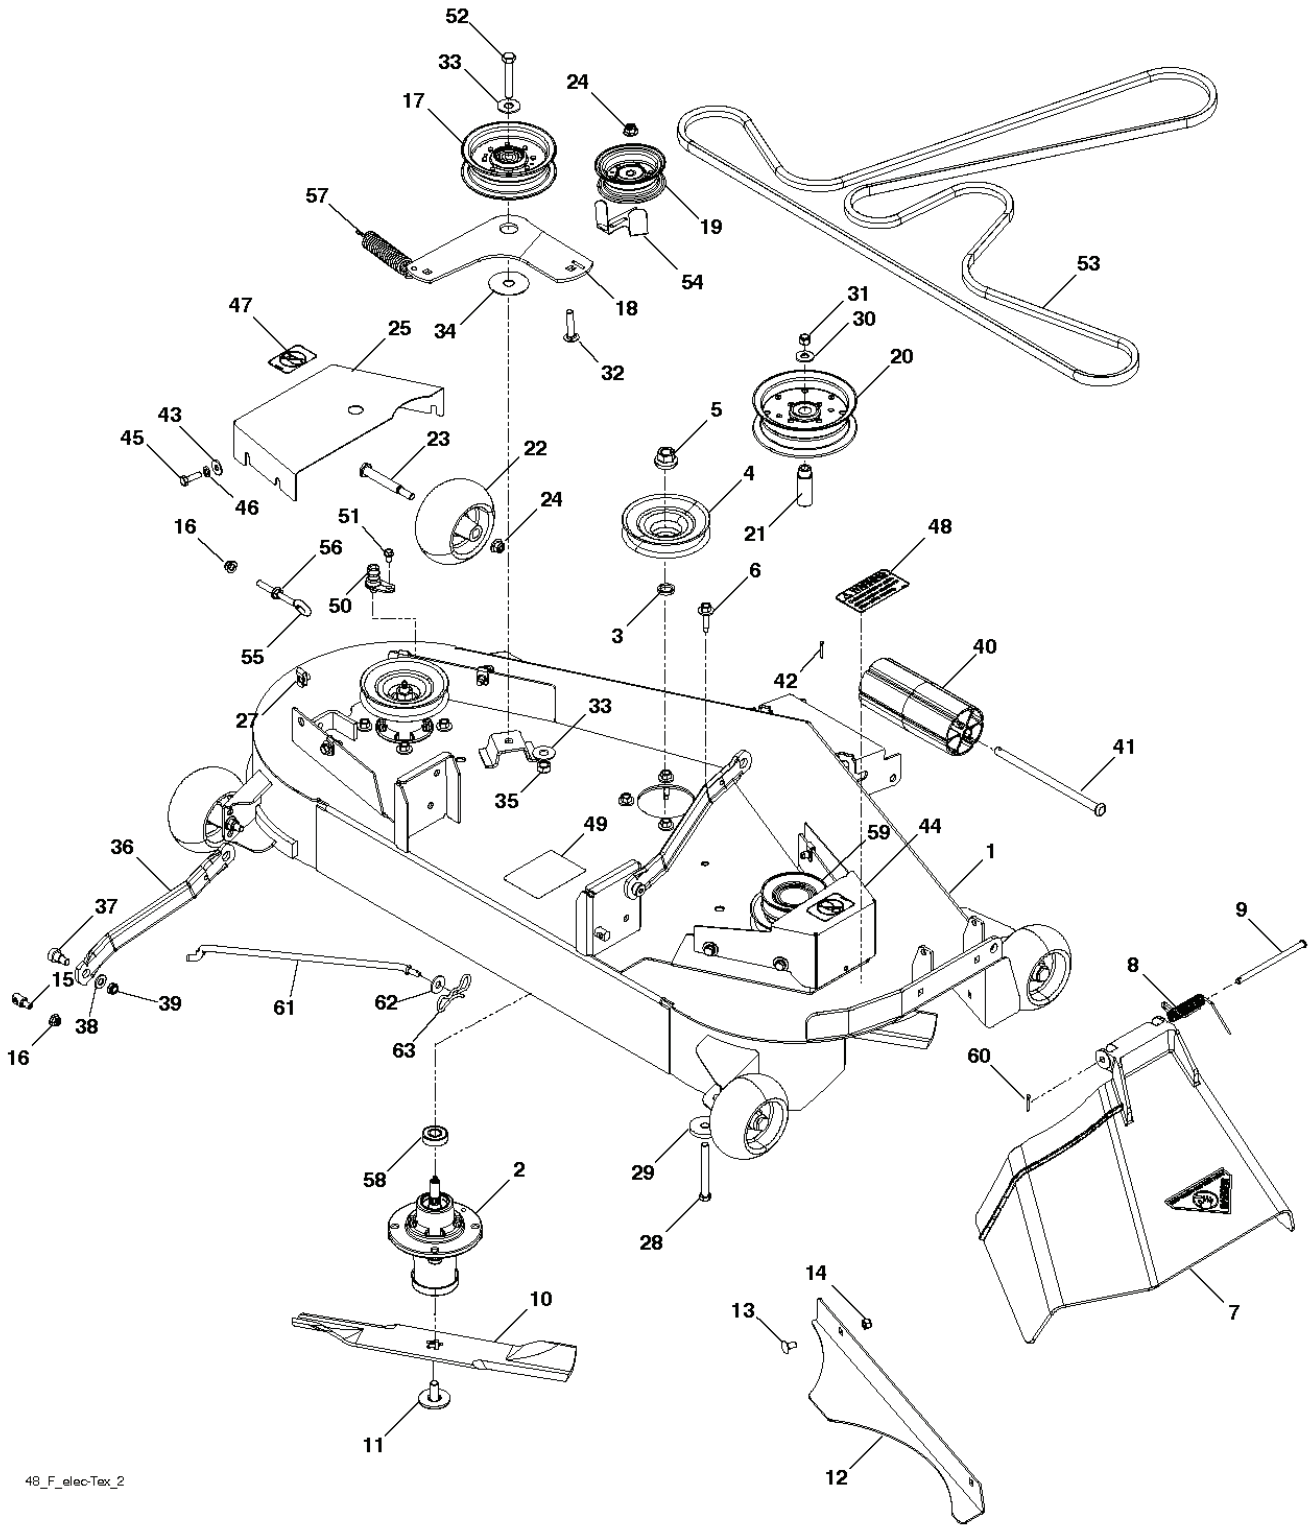

REF.	PART NO.	DESCRIPTION	REMARK	QTY.	KIT
1				1	
2	532149723	MUFFLER		1	
9	532194320	BELT GUIDE		1	
11	532400008	CLUTCH		1	
12	532405097	PULLEY		1	
15	532422948	FUEL TANK		1	
18	532430213	FUEL CAP ASSY		1	
20	532424340	CONTROL THROTTLE/CHOKE		1	
21	532416358	SCREW		1	
28	532401135	LINE.FUEL.64'REAR.EMIS		1	
29	532137180	SPARK ARRESTER KIT		1	
37	532123487	HOSE CLAMP		1	
41	532126197	WASHER		1	
42	810040700	WASHER		1	
45	873510400	NUT		1	
62	532146629	HEAT SHIELD		1	
69	532165391	GASKET		1	
70	532159955	TUBE	LH	1	
71	532160589	TUBE	RH	1	
79	532183906	SCREW		1	
84	817060620	SCREW		1	
85	532173937	BOLT		1	
87	537171877	BOLT		1	
90	817000616	SCREW		1	
91	532187495	BUSHING		1	
109	532414114	FILTER		1	
110	532414118	VALVE ASSY		1	
111	532420718	PURGE LINE		1	
113	532414127	VALVE		1	
116	532424659	KNOB SOFT TOUCH		1	
117	532420828	VALVE FUEL RESERVE		1