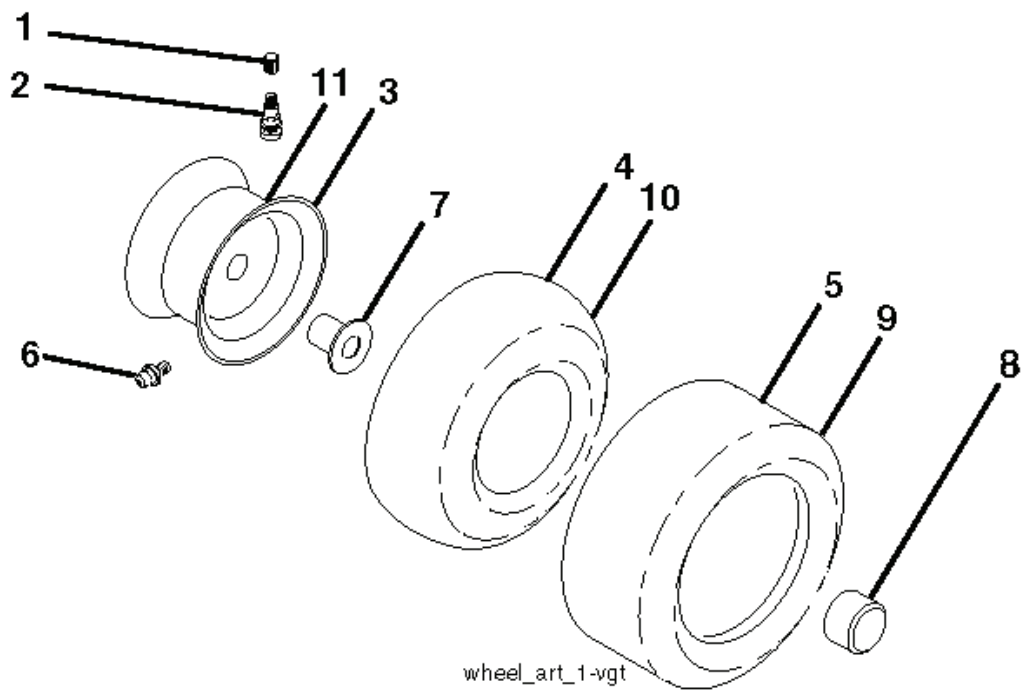

WHEELS AND TIRES

REF.	PART NO.	DESCRIPTION	REMARK	QTY.	KIT
1	532059192	CAP VALVE		1	
2	532065139	NIPPLE		1	
3	532138336	RIM		1	
4	532059904	HOSE	SERVICE ITEM ONLY	1	
5	532170455	TIRE		1	
6	532124957	FITTING	FRONT WHEEL ONLY	1	
7	532124959	BEARING	FRONT WHEEL ONLY	1	
8	532175039	HUB CAP	FRONT WHEEL ONLY	1	
9	532170456	TIRE		1	
10	532124926	HOSE	SERVICE ITEM ONLY	1	
11	532138337	RIM SPROCKET		1	
	532144334	SEALING FOAM	10 OZ. TUBE	1	
	PART NO.		REMARK		KIT