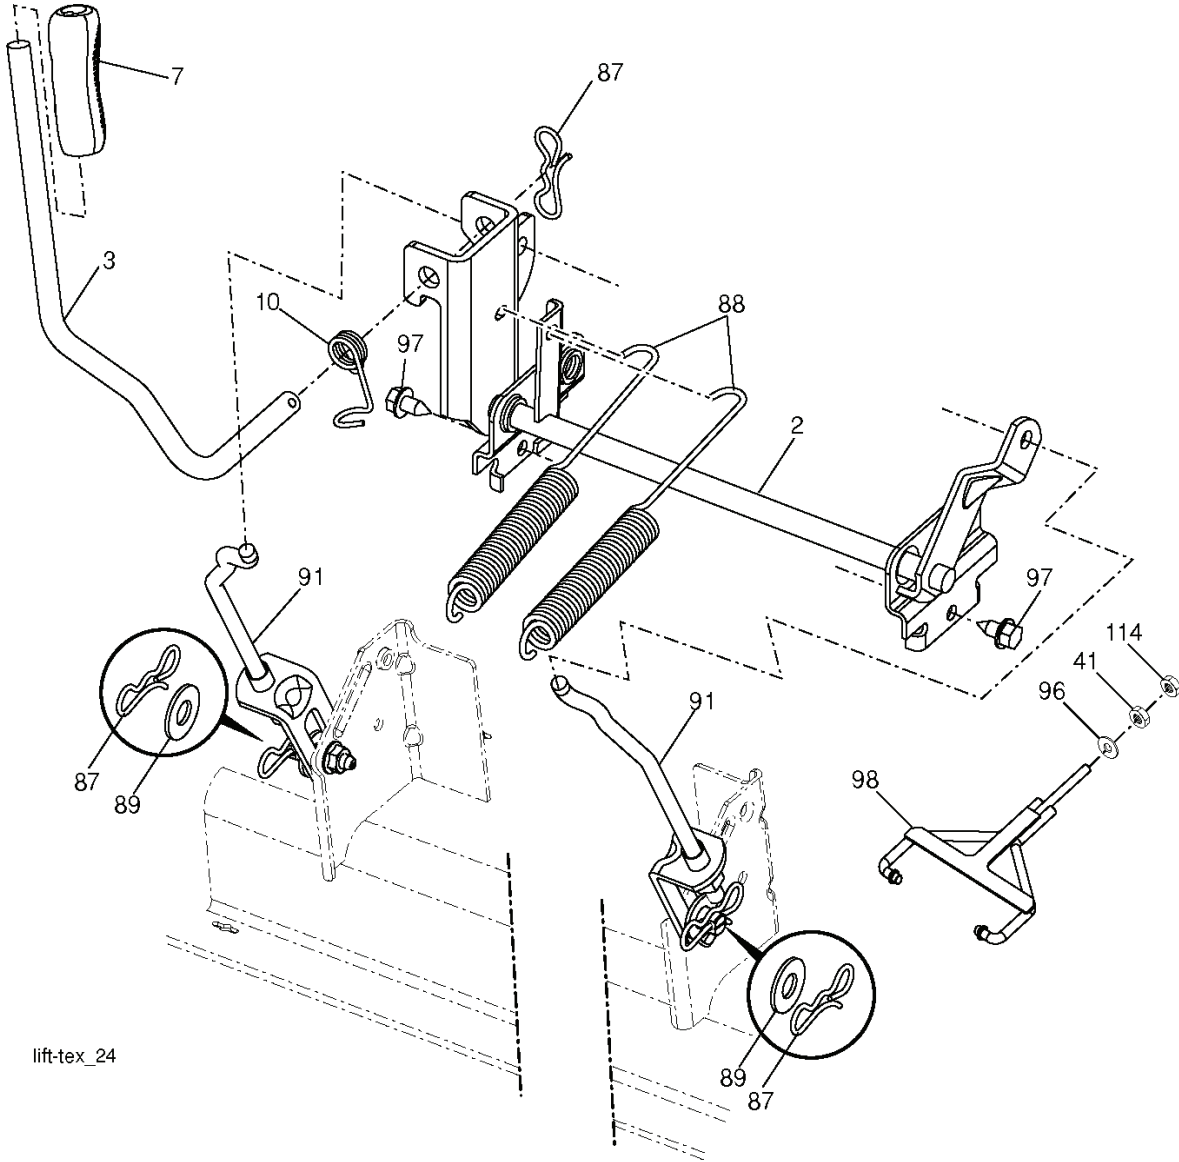

REF.	PART NO.	DESCRIPTION	REMARK	QTY.	KIT
1	594742001	SERVICE KIT		1	
2	539112170	HOUSING ASSY		1	
3	539107520	WASHER		1	
4	532174375	PULLEY		1	
5	539107590	NUT		1	
6	539107630	SCREW		1	
7	539110732	DEFLECTOR		1	
8	539110735	SPRING		1	
9	539110736	CLEVIS PIN		1	
10	539113425	RIDE ON BLADE		1	
11	539107522	BOLT		1	
12	539113427	PLATE		1	
13	539990799	BOLT		1	
14	539990717	NUT		1	
15	532195161	STUD		1	
16	539112899	NUT, 5/16-18, NYLOC		1	
17	532196104	PULLEY		1	
18	574827102	ARM		1	
19	532177968	PULLEY		1	
20	539132728	PULLEY		1	
21	575224501	BUSHING		1	
22	539107610	WHEEL		1	
23	539107608	BOLT		1	
24	521996501	NUT		1	
25	575224702	SHIELD		1	
27	539104763	CLIP		1	
28	539108271	BOLT		1	
29	539106504	WASHER		1	
30	539990517	WASHER		1	
31	539976979	NUT		1	
32	539990923	RHSNB 3/8-16X1-3/4 GR 5 ZD		1	
33	539104864	WASHER		1	
34	532178515	WASHER		1	
35	539119124	NUT		1	
36	532195185	ARM		1	
37	539113621	SB 3/8-16 X 3/8 SKT HD ZD		1	
38	539990122	WASHER		1	
39	539200282	NUT		1	
40	532176066	ROLLER		1	
41	532179127	ROD ROLLER NOSE		1	
42	532178062	CLIP		1	
43	539990692	WASHER		1	
44	575503902	SHIELD	RH	1	
45	539990209	SCREW		1	
46	539990187	WASHER		1	
47	539105743	DECAL		1	
48	539113224	DECAL		1	
49	532198785	LABEL		1	
50	532415598	HOSE COUPLING		1	
51	539108461	SCREW		1	
52	539104870	BOLT		1	
53	574845602	BELT		1	
54	575224301	GUARD		1	
55	539115574	EYE BOLT		1	
56	539990585	NUT		1	
57	539106850	SPRING		1	
58	539112050	BALL BEARING		1	
59	575352901	PULLEY		1	
60	532169484	PIN		1	
61	532404851	ROD		1	
62	819131312	WASHER		1	
63	532194208	PIN		1	
--	594742001	SERVICE KIT		1	

TRACTOR - MODEL NO. YTH24V48LS (96043009800), PRODUCT NO. 960 43 00-98
MOWER LIFT

lift-tex_24