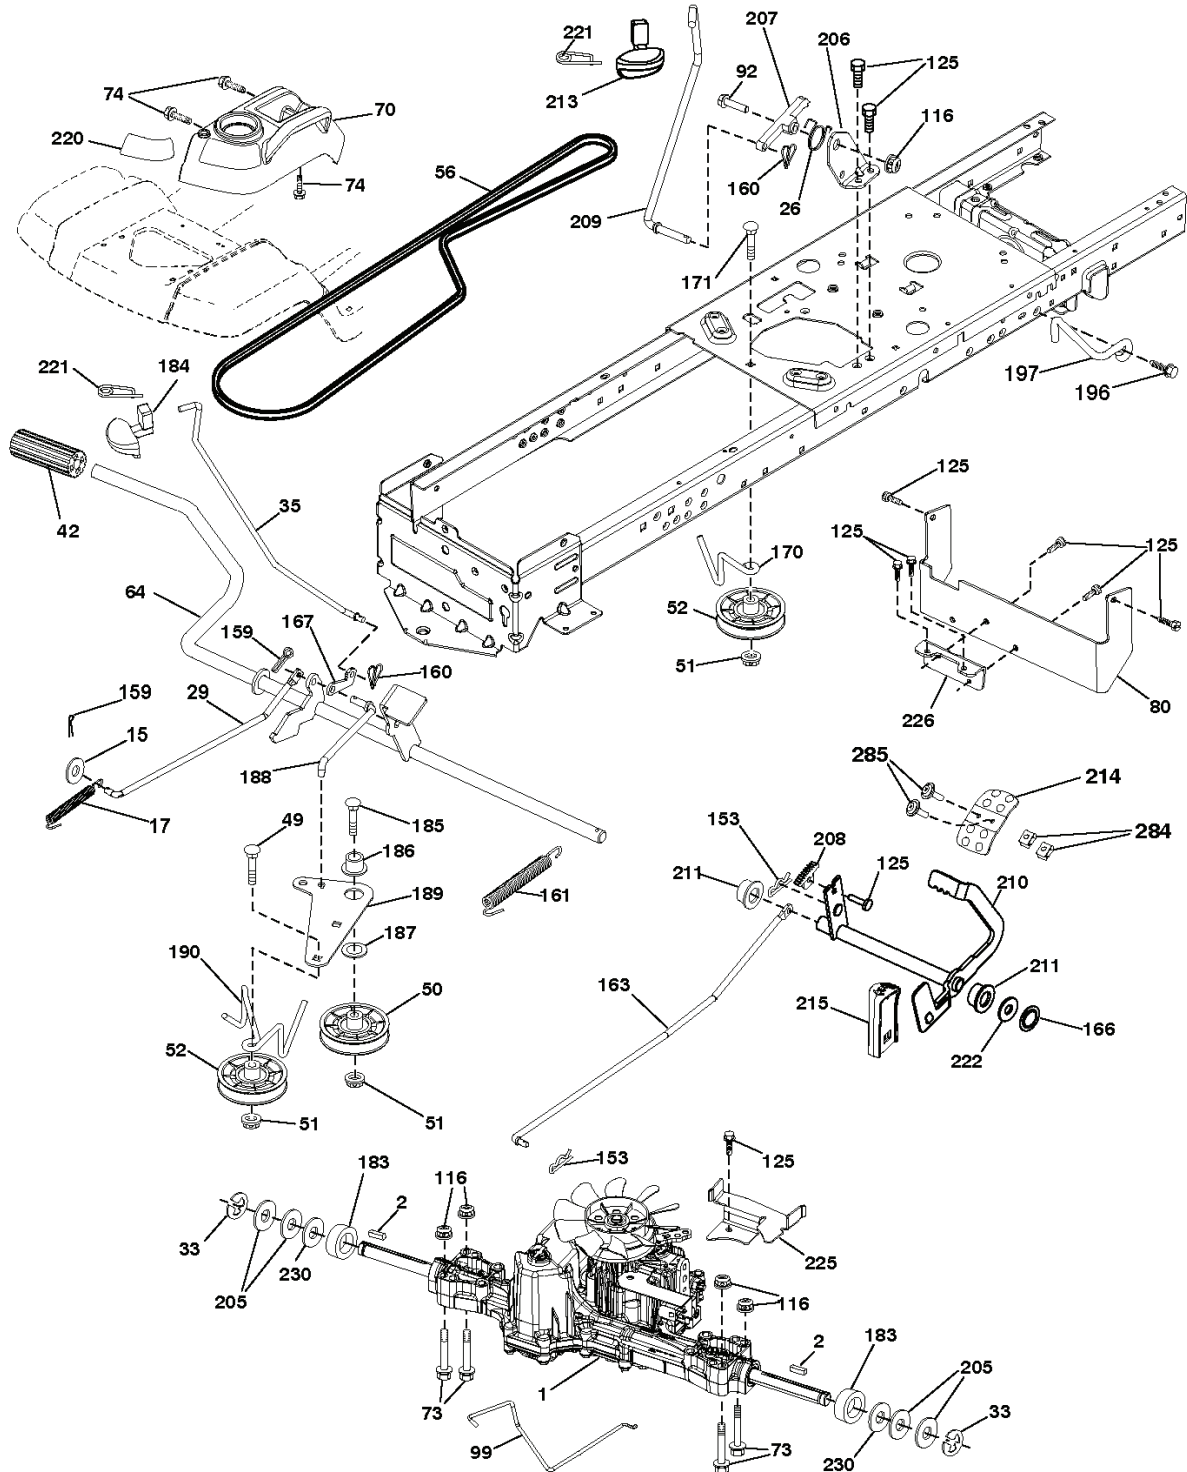

REF.	PART NO.	DESCRIPTION	REMARK	QTY.	KIT
1	532411658	DECAL		1	
2	532426209	DECAL		1	
4	532424102	DECAL		1	
5	532178455	DECAL		1	
6	532432916	DECAL		1	
8	532198785	LABEL		1	
9	532145005	DECAL		1	
14	532432739	DECAL		1	
15	532423829	DECAL		1	
16	532429196	DECAL		1	
17	532432722	DECAL		1	
	532166960	DECAL		1	
	532401771	FOOTREST	LH	1	
	532403773	FOOTREST	RH	1	

**TRACTOR - MODEL NO. YTH24V48LS (96043009800), PRODUCT NO. 960 43 00-98
DRIVE**

drive-tex_K46_pedal_67