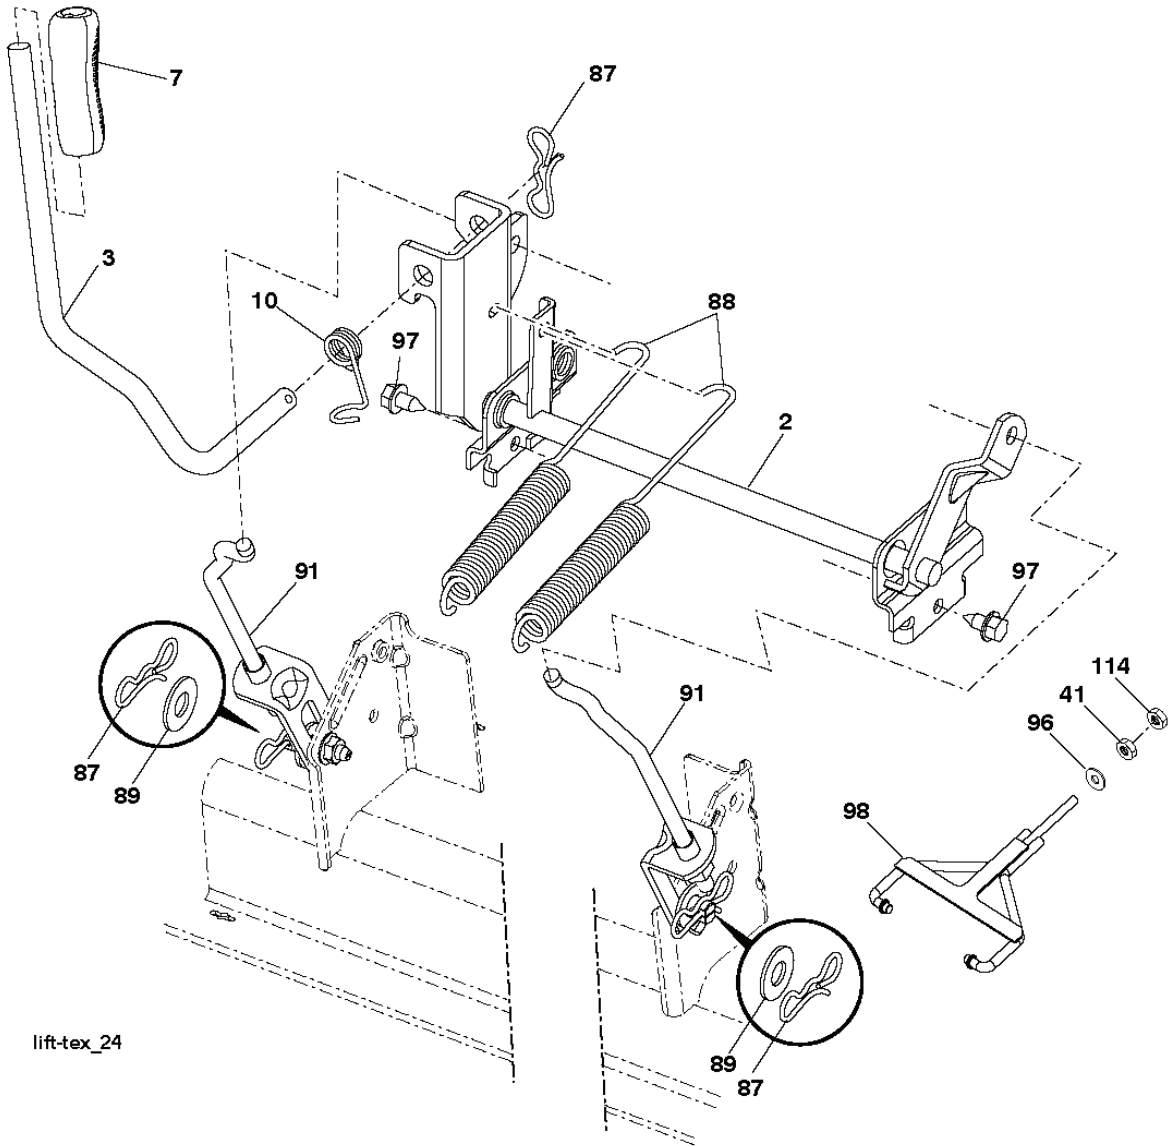

REF.	PART NO.	DESCRIPTION	REMARK	QTY.	KIT
1	594742001	SERVICE KIT		1	
2	539112170	HOUSING ASSY		1	
3	539107520	WASHER		1	
4	532174375	PULLEY		1	
5	539107590	NUT		1	
6	539107630	SCREW		1	
7	539110732	DEFLECTOR		1	
8	539110735	SPRING		1	
9	539110736	CLEVIS PIN		1	
10	539113425	RIDE ON BLADE		1	
11	532193003	SCREW		1	
12	539113427	PLATE		1	
13	539990799	BOLT		1	
14	539990717	NUT		1	
15	532195161	STUD		1	
16	873900700	NUT		1	
17	532196104	PULLEY		1	
18	574827102	ARM		1	
19	532177968	PULLEY		1	
20	539132728	PULLEY		1	
21	575224501	BUSHING		1	
22	539107610	WHEEL		1	
23	539107608	BOLT		1	
24	521996501	NUT		1	
25	575224702	SHIELD	LH	1	
27	539104763	CLIP		1	
28	539108271	BOLT		1	
29	539106504	WASHER		1	
30	539990517	WASHER		1	
31	539976979	NUT		1	
32	539990923	RHSNB 3/8-16X1-3/4 GR 5 ZD		1	
33	539104864	WASHER		1	
34	532178515	WASHER		1	
35	873900700	NUT		1	
36	532195185	ARM		1	
37	539113621	SB 3/8-16 X 3/8 SKT HD ZD		1	
38	539990122	WASHER		1	
39	539200282	NUT		1	
40	532176066	ROLLER		1	
41	532179127	ROD ROLLER NOSE		1	
42	532194208	PIN		1	
43	539990692	WASHER		1	
44	575967202	SHIELD		1	
45	539990209	SCREW		1	
46	539990187	WASHER		1	
50	532415598	HOSE COUPLING		1	
51	539108461	SCREW		1	
52	539104870	BOLT		1	
53	574845602	BELT		1	
54	575224301	GUARD		1	
55	539115574	EYE BOLT		1	
56	873900500	NUT		1	
57	539106850	SPRING		1	
58	539112050	BALL BEARING		1	
59	575352901	PULLEY		1	
60	532169484	PIN		1	
61	532404851	ROD		1	
62	819131312	WASHER		1	
----	594742001	SERVICE KIT		1	

lift-tex_24