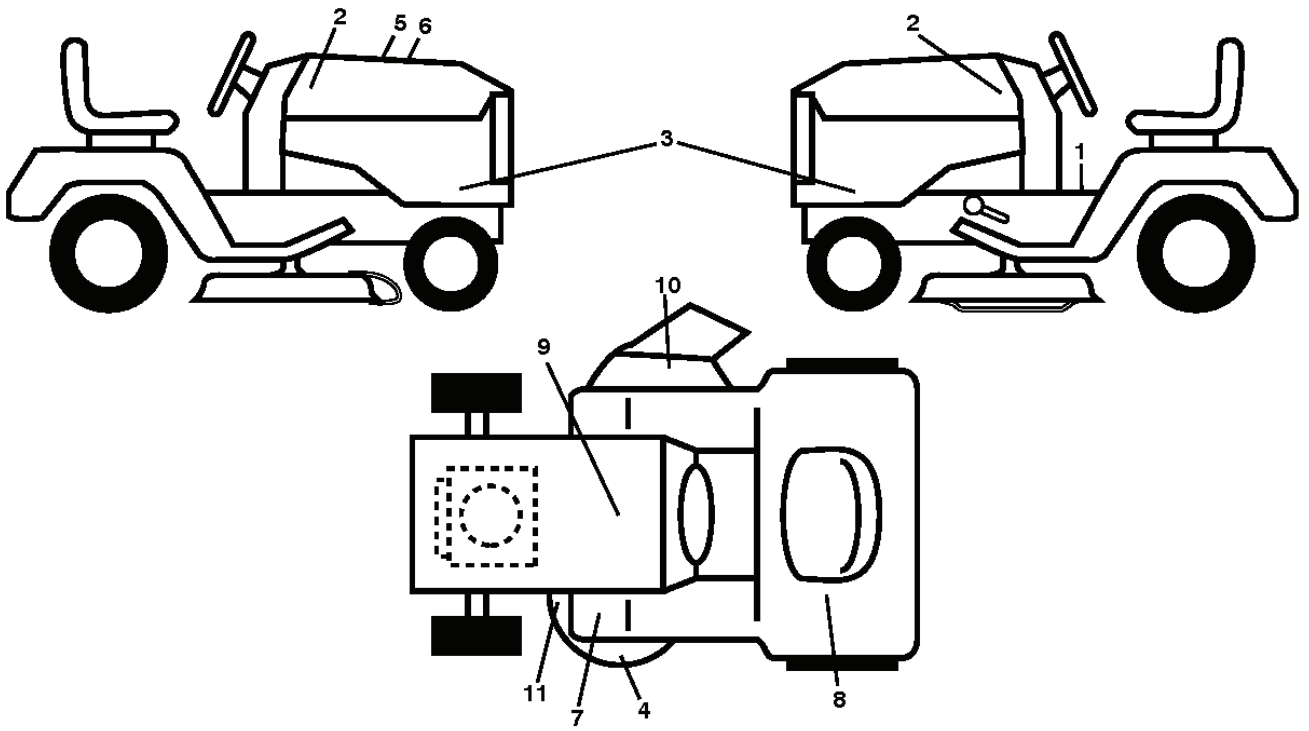

YTH24V48 LS, 96043011602, 2011-07

SPARE PARTS LIST

Steering-tex_LEGND2_41

REF.	PART NO.	DESCRIPTION	REMARK	QTY.	KIT
1	532439740	STEERING WHEEL		1	
2	532195968	SHAFT		1	
4	532403089	SPINDLE SHAFT	LH	1	
5	532403090	SPINDLE SHAFT	RH	1	
6	532124931	WASHER		1	
7	532121748	WASHER		1	
8	812000029	RETAINER RING		1	
9	532121232	HUB CAP		1	
13	532121749	WASHER		1	
14	810040600	WASHER		1	
15	873540600	NUT		1	
16	532408219	SHAFT		1	
19	532194729	PLATE		1	
21	532186737	ADAPTER		1	
22	532420537	SUPPORT		1	
26	532439743	HUB CAP		1	
28	817000612	SCREW		1	
35	532194732	PLATE		1	
45	819183812	WASHER		1	
50	873900600	NUT		1	
51	873940800	NUT		1	
53	532188967	WASHER		1	
54	874760636	BOLT		1	
55	532414736	SPACER		1	
58	532194747	BOLT		1	
59	532194748	WASHER		1	
60	873971000	NUT		1	
61	532194740	LINK		1	
62	532194741	LINK		1	
63	817000512	SCREW		1	
64	532199849	SPRING RETAINER		1	
65	532194734	BRACKET		1	
66	871020748	BOLT		1	
67	532194737	BUSHING		1	
68	873900700	NUT		1	
69	532199162	WASHER		1	
70	532196197	BRACKET		1	
78	532057079	WASHER		1	
122	532444962	CAP		1	

REF.	PART NO.	DESCRIPTION	REMARK	QTY.	KIT
1	532059192	CAP VALVE		1	
2	532065139	NIPPLE		1	
3	532144509	RIM SPROCKET	Front 6.5"	1	
4	532008134	HOSE	(Service Item Only)	1	
5	532106230	TIRE	Front 16" x 6.5"	1	
6	532124957	FITTING	(Front Wheel Only)	1	
7	532124959	BEARING	(Front Wheel Only)	1	
8	532175039	HUB CAP		1	
9	532170456	TIRE	Rear 30" x 10"-8"	1	
10	532124926	HOSE	(Service Item Only)	1	
11	532138337	RIM SPROCKET	Rear 8"	1	
	532144334	SEALING FOAM		1	

REF.	PART NO.	DESCRIPTION	REMARK	QTY.	KIT
1	532411657	DECAL		1	
2	581627301	DECAL		1	
3	532440414	DECAL		1	
4	539105743	DECAL		1	
5	532423829	DECAL		1	
6	532440231	DECAL		1	
7	532418600	DECAL		1	
8	532426209	DECAL		1	
9	532145005	DECAL		1	
10	539113224	DECAL		1	
11	532198785	LABEL		1	
	532166960	DECAL		1	
	532439882	PAD	LH	1	
	532439881	PAD	RH	1	