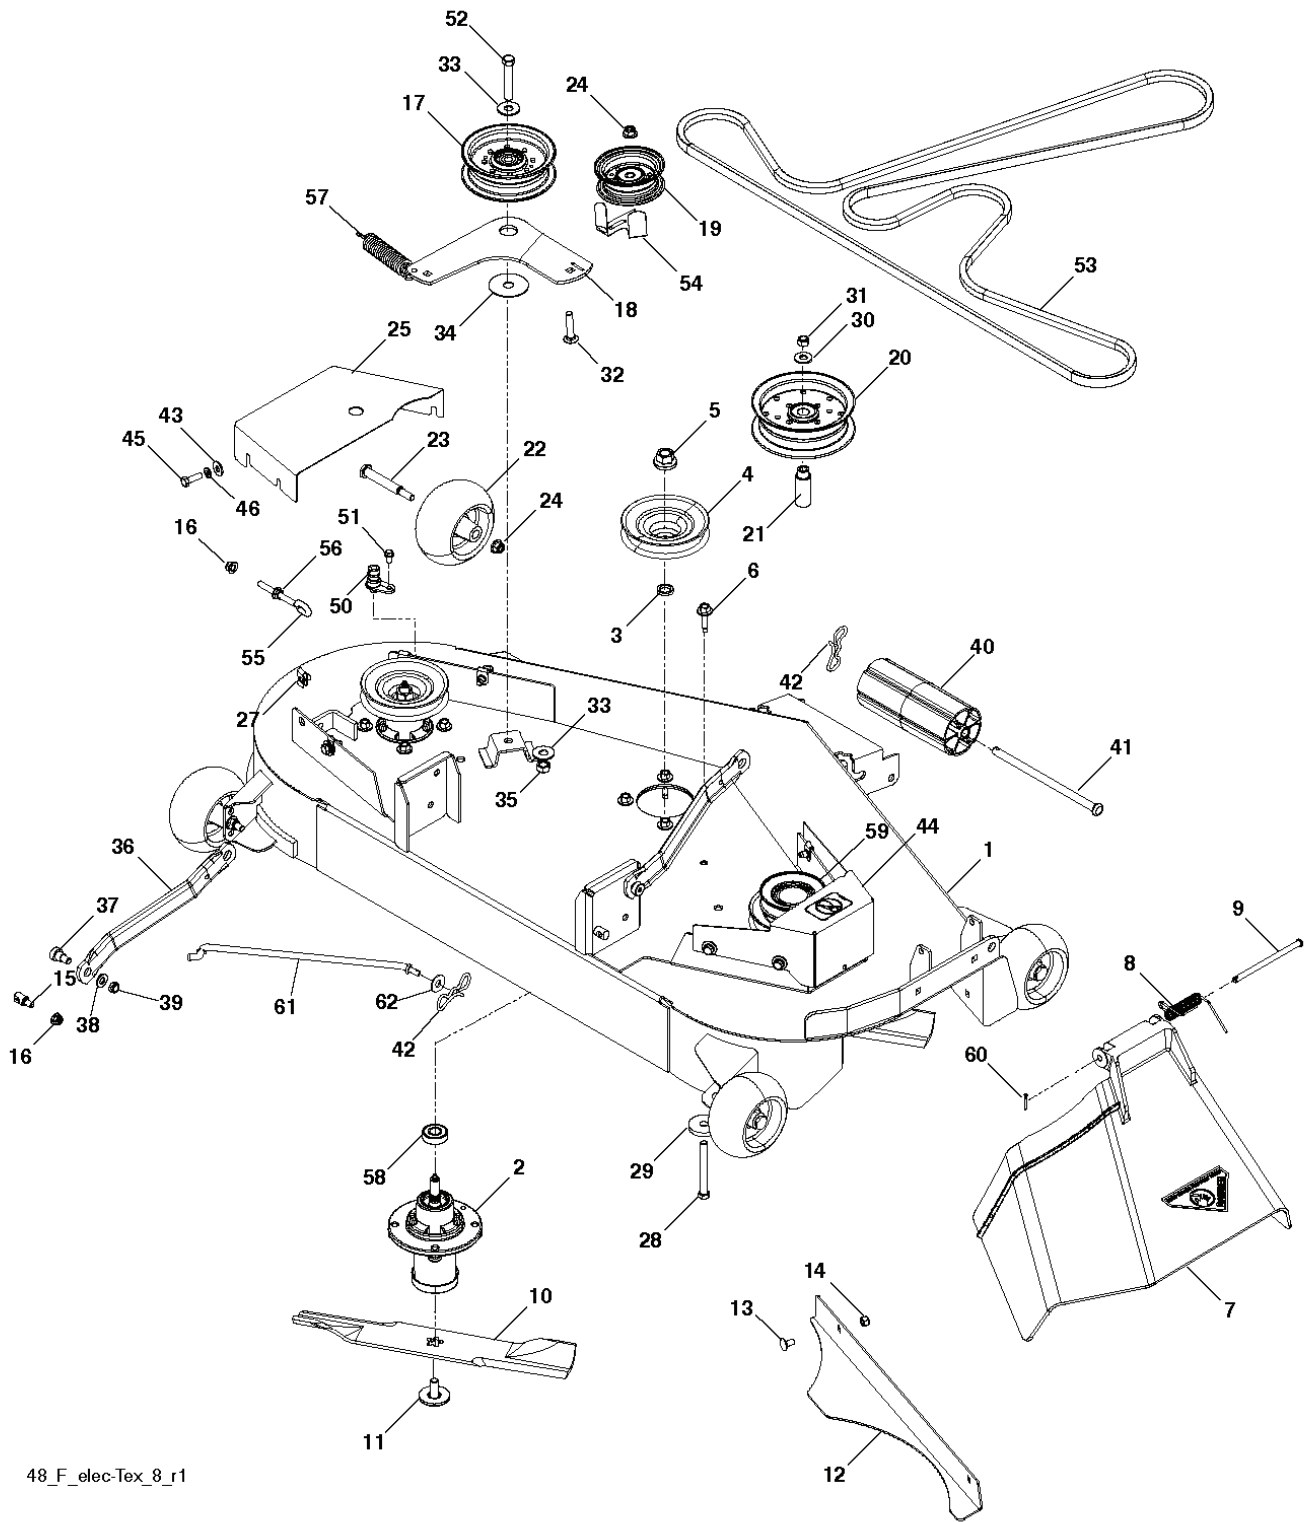

REF.	PART NO.	DESCRIPTION	REMARK	QTY.	KIT
1	000000000	W/O DESCRIPTION	ENGINE KAWA MODEL NO. FR691V-AS15 (438924)	1	
2	532445962	MUFFLER		1	
9	532194320	BELT GUIDE		1	
11	532400008	CLUTCH		1	
12	532405097	PULLEY		1	
14	532148456	TUBE		1	
15	532438082	FUEL TANK ASSY		1	
18	532439208	HUB CAP		1	
20	532424341	CONTROL THROTTLE		1	
21	532416358	SCREW		1	
22	532191596	COMMA*RPL.PAR 532187767428		1	
28	532401135	LINE.FUEL.64*REAR.EMIS		1	
29	532137180	SPARK ARRESTER KIT		1	
37	532123487	HOSE CLAMP		1	
41	532126197	WASHER		1	
42	810040700	WASHER		1	
45	873510400	NUT		1	
62	532434017	SHIELD		1	
69	532178151	MUFFLER GASKET		1	
70	532424765	EXHAUST		1	
71	532424766	EXHAUST		1	
85	532173937	BOLT		1	
86	532184362	NUT		1	
87	537171877	BOLT		1	
90	817000616	SCREW		1	
91	532187495	BUSHING		1	
92	817120616	SCREW		1	
116	539132624	KNOB		1	
117	532420828	VALVE FUEL RESERVE		1