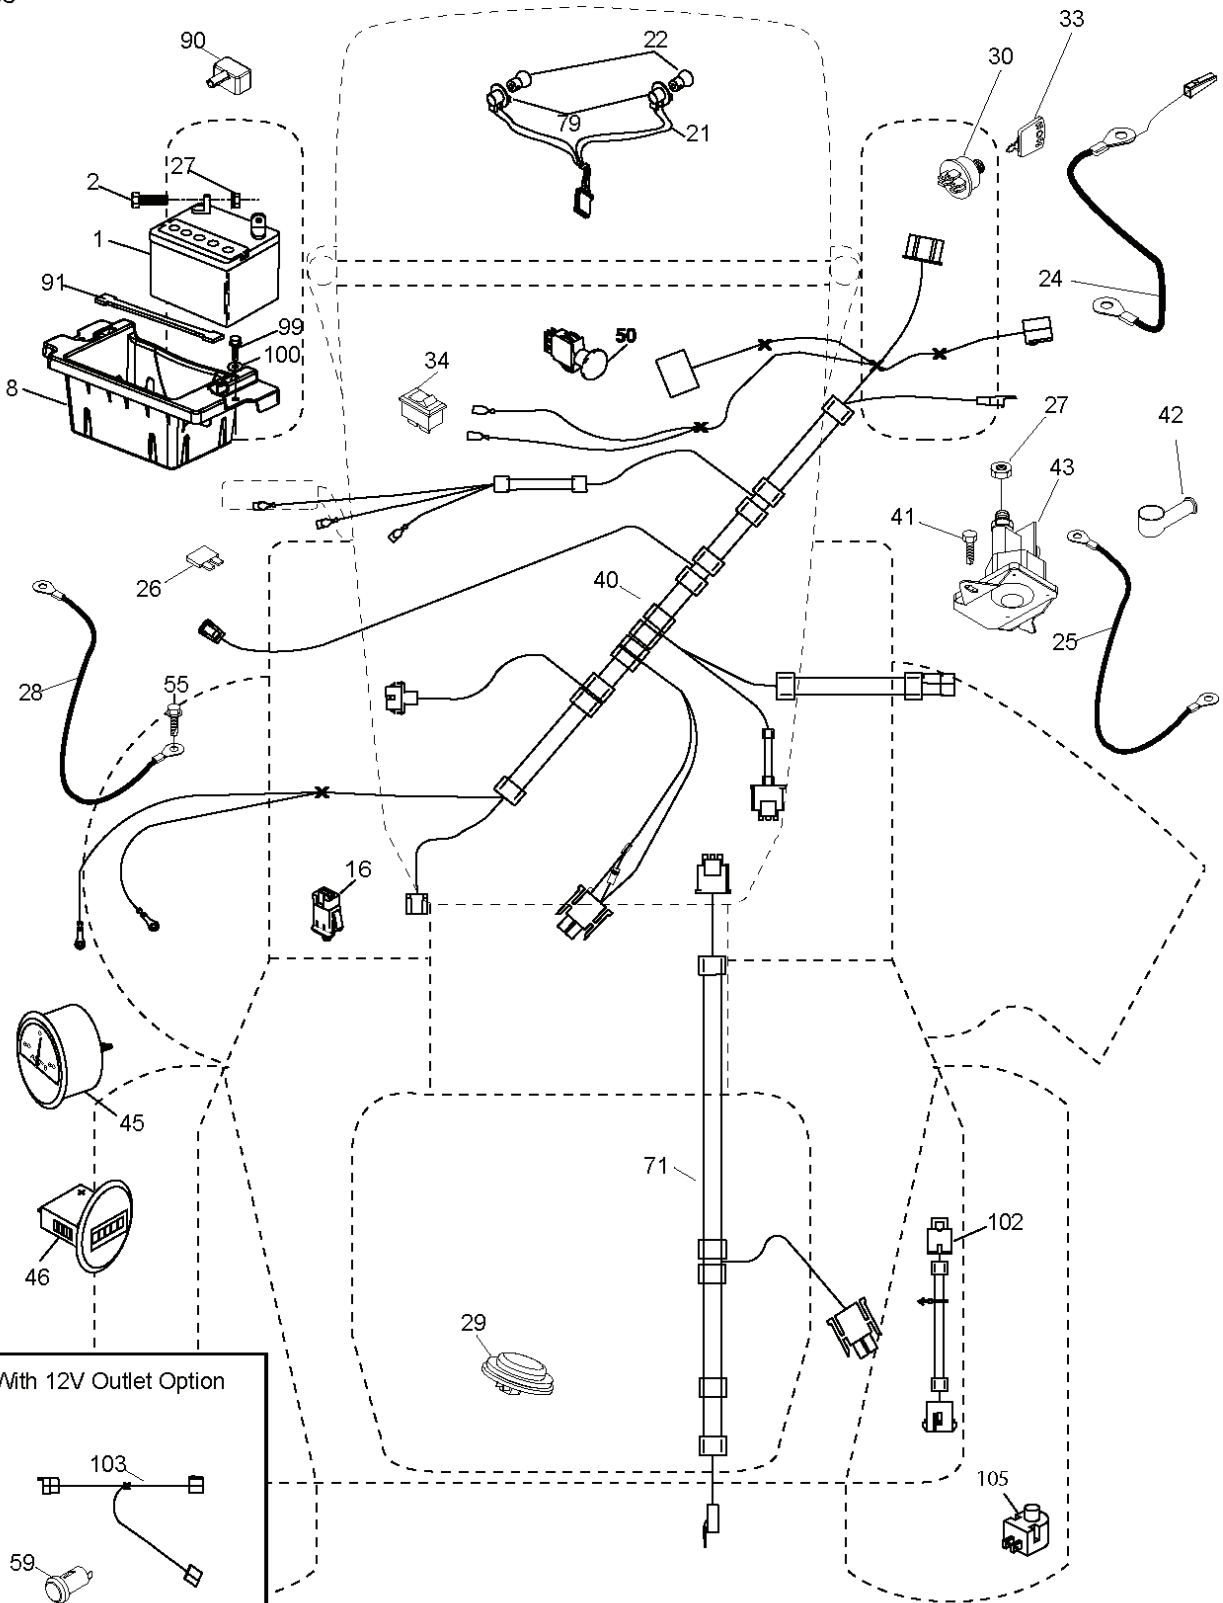

REF.	PART NO.	DESCRIPTION	REMARK	QTY.	KIT
1	000000000	W/O DESCRIPTION	TRANSAXLE TUFFTORQ K46 CR (426121)	1	
2	532123583	KEY		1	
15	819131316	WASHER		1	
17	532413678	SRPING.BRAKE.K46.GREEN*SUBS/2*		1	
26	532199679	SPRING		1	
29	532403806	ROD		1	
33	812000001	RETAINER RING		1	
35	583864501	ROD		1	
42	532124872	PEDAL RUBBER		1	
49	872110614	BOLT		1	
50	532194327	PULLEY		1	
51	873900600	NUT		1	
52	532194326	PULLEY		1	
56	532130969	BELT		1	
64	532197865	SHAFT		1	
70	532439661	CONSOLE		1	
73	874490540	BOLT		1	
74	532142432	SCREW		1	
80	532440619	STRAP		1	
92	874760520	BOLT		1	
99	532415742	ROD		1	
116	873900500	NUT		1	
125	817000512	SCREW		1	
153	532124788	RETAINER RING		1	
159	876020412	SPLIT PIN		1	
160	532169484	PIN		1	
161	532105709	SPRING		1	
163	532448275	CONTROL		1	
166	532429164	NUT		1	
167	532405257	LATCH		1	
170	532413430	BELT GUIDE		1	
183	532137057	SPACER		1	
184	532441455	HANDLE		1	
185	872110622	BOLT		1	
186	532194321	SPACER		1	
187	819133210	WASHER		1	
188	532194323	LINK		1	
189	532194317	PLATE		1	
190	532194318	BELT GUIDE		1	
196	817000616	SCREW		1	
197	532195804	BRACKET		1	
205	532121748	WASHER		1	
206	532197867	BRACKET		1	
207	532197868	LATCH		1	
208	532197869	SUPPORT		1	
209	532199592	ROD		1	
210	532197860	ARM		1	
211	532120183	BEARING		1	
213	532403119	CONTROL		1	
214	532416863	PEDAL.FORWARD.HUSQVARNA.DEALER		1	
215	532401723	PEDAL		1	
220	532198908	LENS	RH	1	
221	532403187	SPRING		1	
222	879212010	WASHER		1	
225	532403319	BELT GUIDE		1	
226	532401564	BRACKET		1	
227	817490512	SCREW		1	
230	532188967	WASHER		1	
231	532407287	PULLEY		1	
284	532417693	NUT		1	
307	874180412	SCREW		1	

T15S

With 12V Outlet Option

This inset diagram shows the optional 12V outlet configuration. It includes a fuse (103) connected to a 12V outlet (59).