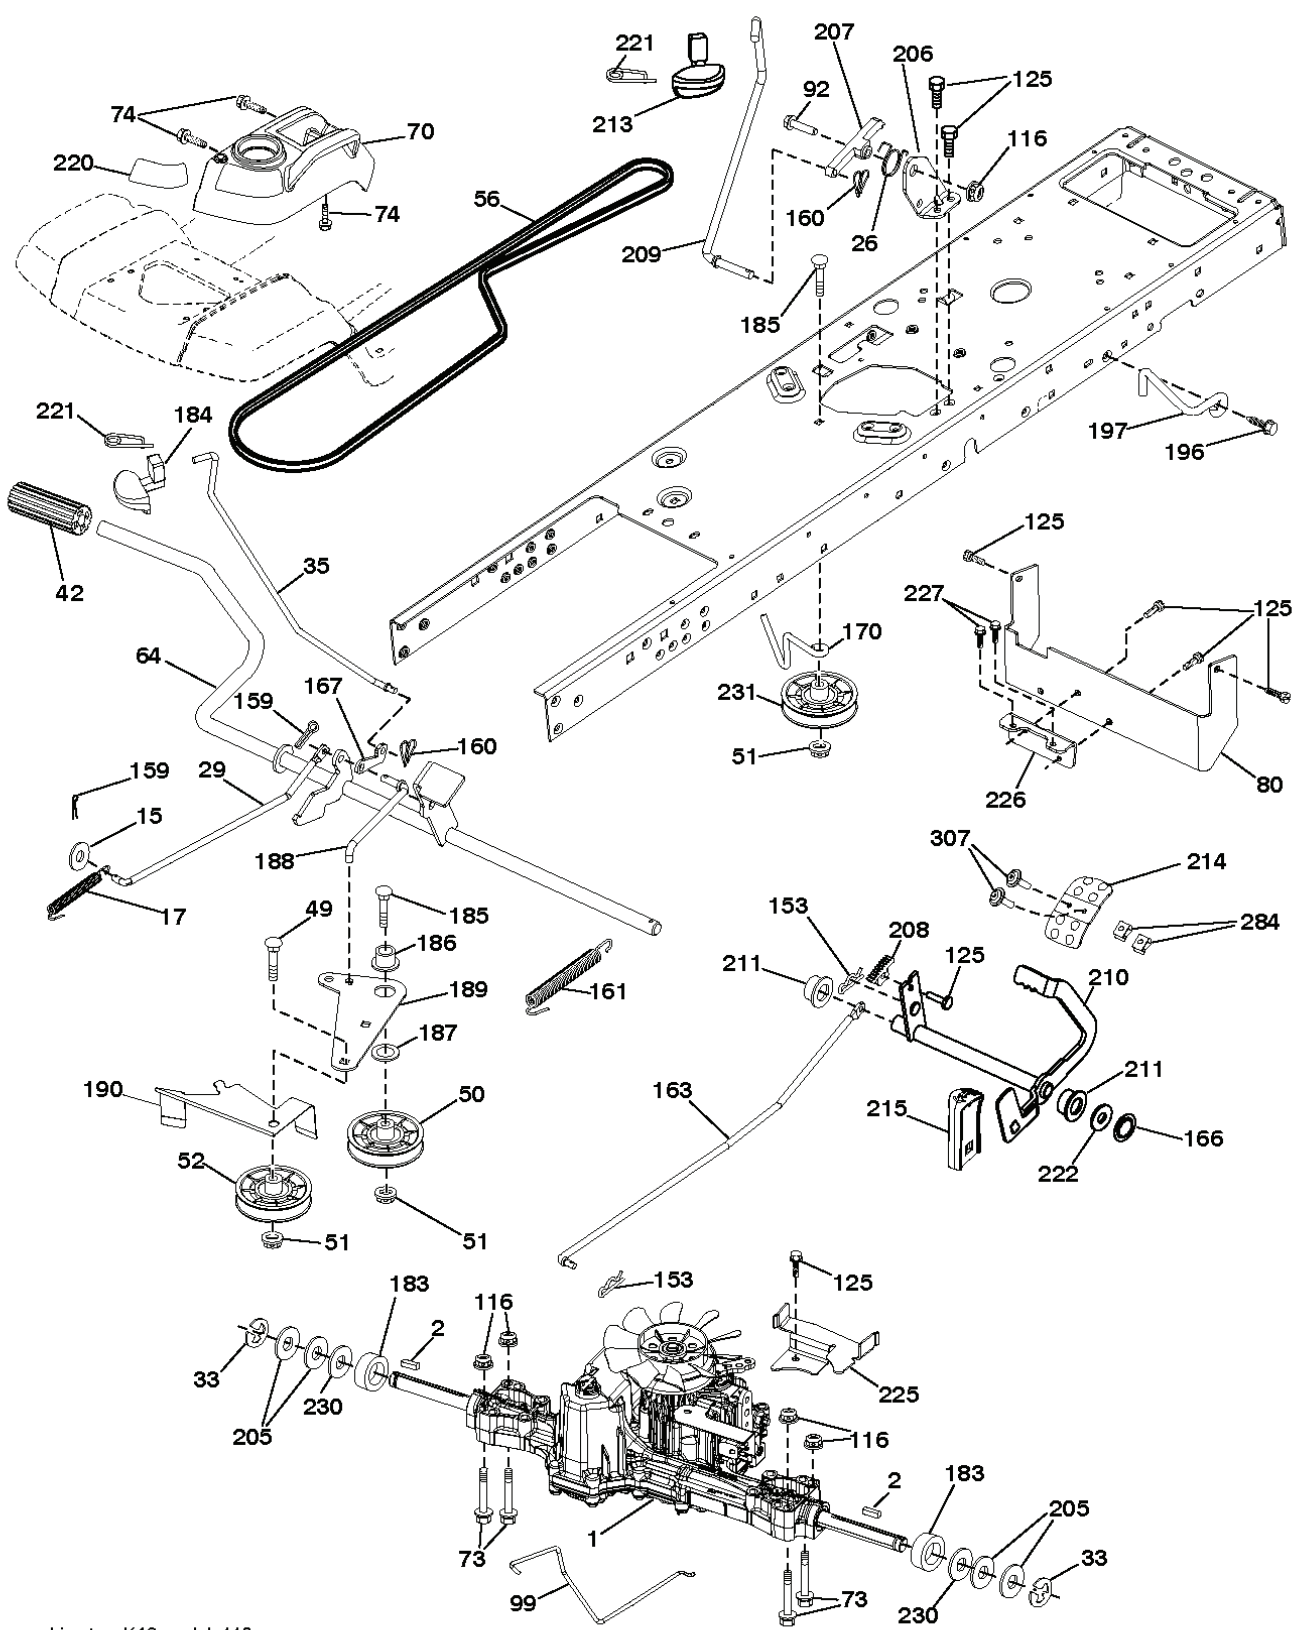

YTH24V48 LS, 96043011602, 2011-07

SPARE PARTS LIST

Steering-tex_LEGND2_41

REF.	PART NO.	DESCRIPTION	REMARK	QTY.	KIT
1	532439740	STEERING WHEEL		1	
2	532195968	SHAFT		1	
4	532403089	SPINDLE SHAFT	LH	1	
5	532403090	SPINDLE SHAFT	RH	1	
6	532124931	WASHER		1	
7	532121748	WASHER		1	
8	812000029	RETAINER RING		1	
9	532121232	HUB CAP		1	
13	532121749	WASHER		1	
14	810040600	WASHER		1	
15	873540600	NUT		1	
16	532408219	SHAFT		1	
19	532194729	PLATE		1	
21	532186737	ADAPTER		1	
22	532420537	SUPPORT		1	
26	532439743	HUB CAP		1	
28	817000612	SCREW		1	
35	532194732	PLATE		1	
45	819183812	WASHER		1	
50	873900600	NUT		1	
51	873940800	NUT		1	
53	532188967	WASHER		1	
54	874760636	BOLT		1	
55	532414736	SPACER		1	
58	532194747	BOLT		1	
59	532194748	WASHER		1	
60	873971000	NUT		1	
61	532194740	LINK		1	
62	532194741	LINK		1	
63	817000512	SCREW		1	
64	532199849	SPRING RETAINER		1	
65	532194734	BRACKET		1	
66	871020748	BOLT		1	
67	532194737	BUSHING		1	
68	873900700	NUT		1	
69	532199162	WASHER		1	
70	532196197	BRACKET		1	
78	532057079	WASHER		1	
122	532444962	CAP		1	

REF.	PART NO.	DESCRIPTION	REMARK	QTY.	KIT
1	532059192	CAP VALVE		1	
2	532065139	NIPPLE		1	
3	532144509	RIM SPROCKET	Front 6.5"	1	
4	532008134	HOSE	(Service Item Only)	1	
5	532106230	TIRE	Front 16" x 6.5"	1	
6	532124957	FITTING	(Front Wheel Only)	1	
7	532124959	BEARING	(Front Wheel Only)	1	
8	532175039	HUB CAP		1	
9	532170456	TIRE	Rear 30" x 10"-8"	1	
10	532124926	HOSE	(Service Item Only)	1	
11	532138337	RIM SPROCKET	Rear 8"	1	
	532144334	SEALING FOAM		1	

REF.	PART NO.	DESCRIPTION	REMARK	QTY.	KIT
1	532411657	DECAL		1	
2	581627301	DECAL		1	
3	532440414	DECAL		1	
4	539105743	DECAL		1	
5	532423829	DECAL		1	
6	532440231	DECAL		1	
7	532418600	DECAL		1	
8	532426209	DECAL		1	
9	532145005	DECAL		1	
10	539113224	DECAL		1	
11	532198785	LABEL		1	
	532166960	DECAL		1	
	532439882	PAD	LH	1	
	532439881	PAD	RH	1	