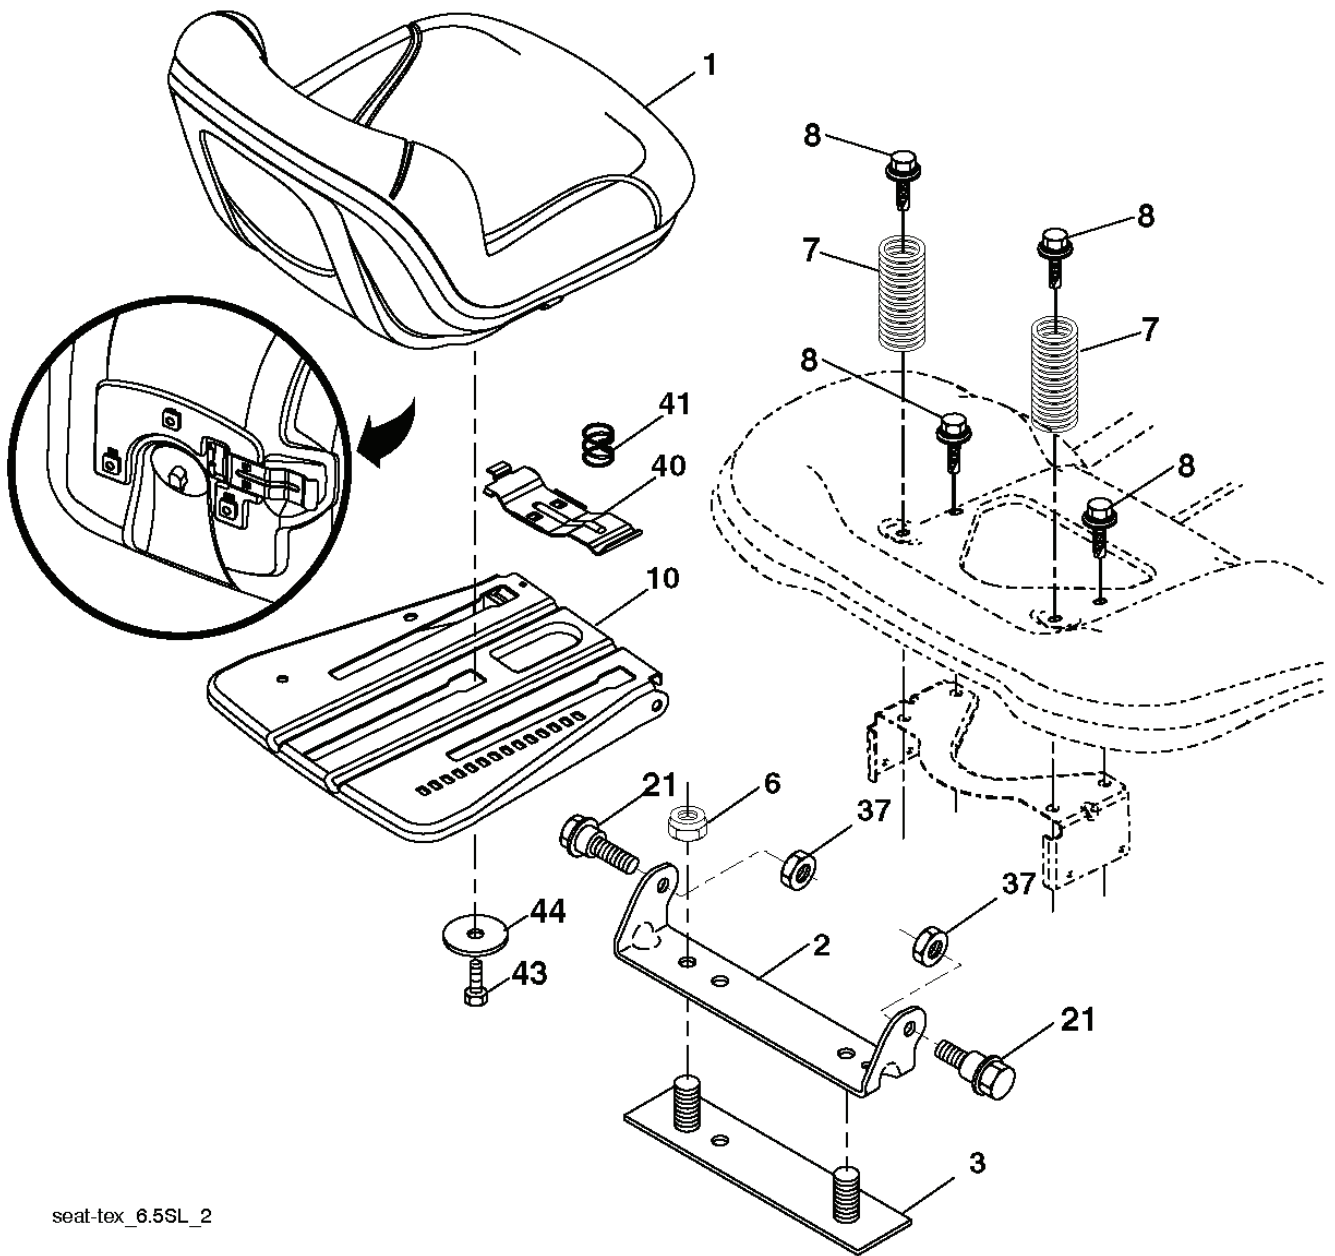

PTO SWITCH (MATING SIDE)

IGNITION SWITCH

POSITION	CIRCUIT	"MAKE"
OFF	M+G+A1	
RUN/OVERRIDE	B+A1	
RUN	B+A1	L+A2
START	B + S + A1	

CHASSIS HARNESS CONNECTOR (MATING SIDE)

DASH HARNESS CONNECTOR

WIRING INSULATED CLIPS
 NOTE: IF WIRING INSULATED CLIPS WERE REMOVED FOR SERVICING OF UNIT, THEY SHOULD BE RE-INSTALLED TO PROPERLY SECURE YOUR WIRING.

NON-REMOVABLE CONNECTIONS

REMOVABLE CONNECTIONS

seat-tex_6.5SL_2

REF.	PART NO.	DESCRIPTION	REMARK	QTY.	KIT
1	532424071	SEAT		1	
2	532180166	BRACKET		1	
3	532140675	STRAP		1	
6	873800600	NUT		1	
7	532124181	SPRING		1	
8	532171877	BOLT		1	
10	532196977	PLATE		1	
21	532171852	BOLT		1	
37	873800500	LOCK NUT		1	
40	532197661	HANDLE		1	
41	532198200	SPRING		1	
43	874760612	BOLT		1	
44	819133812	WASHER		1	
	PART NO.		REMARK		KIT