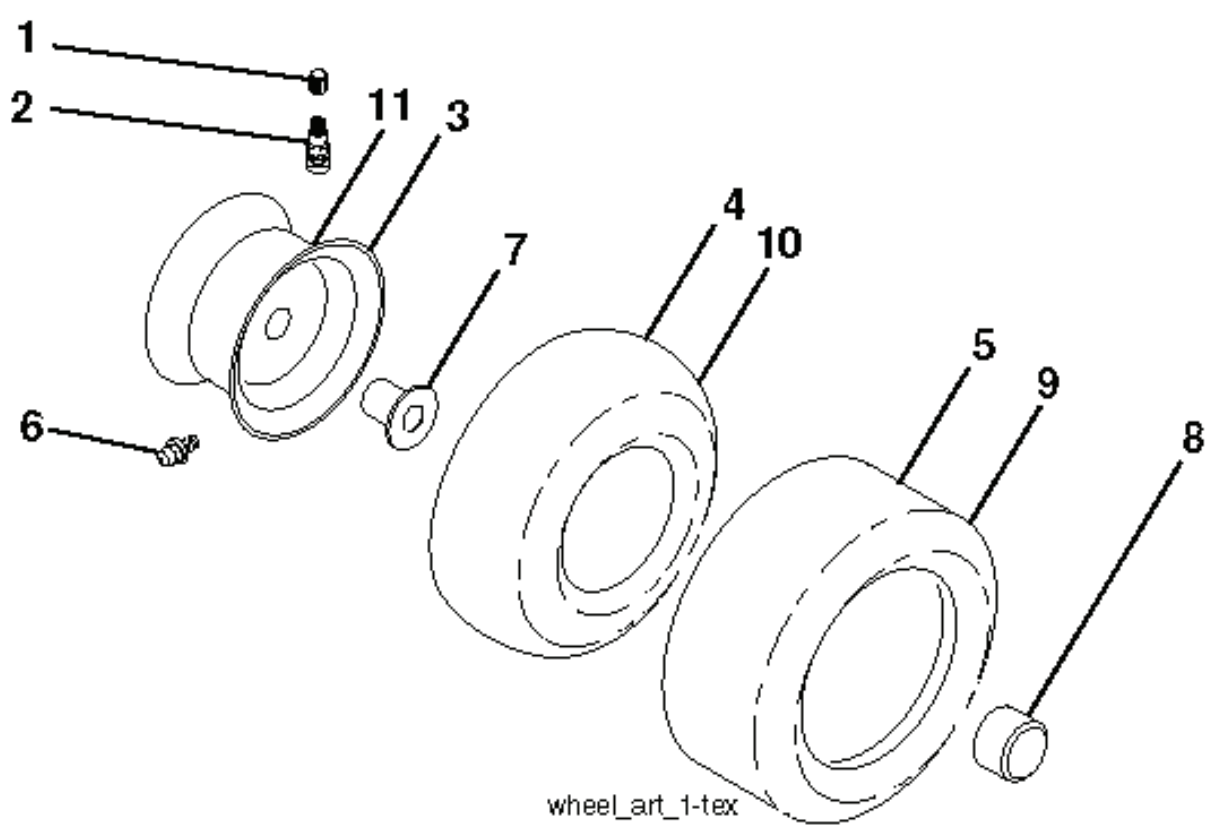

YTH24V48 LS, 96043011602, 2011-07

SPARE PARTS LIST

Steering-tex_LEGND2_41

REF.	PART NO.	DESCRIPTION	REMARK	QTY.	KIT
1	532439740	STEERING WHEEL		1	
2	532195968	SHAFT		1	
4	532403089	SPINDLE SHAFT	LH	1	
5	532403090	SPINDLE SHAFT	RH	1	
6	532124931	WASHER		1	
7	532121748	WASHER		1	
8	812000029	RETAINER RING		1	
9	532121232	HUB CAP		1	
13	532121749	WASHER		1	
14	810040600	WASHER		1	
15	873540600	NUT		1	
16	532408219	SHAFT		1	
19	532194729	PLATE		1	
21	532186737	ADAPTER		1	
22	532420537	SUPPORT		1	
26	532439743	HUB CAP		1	
28	817000612	SCREW		1	
35	532194732	PLATE		1	
45	819183812	WASHER		1	
50	873900600	NUT		1	
51	873940800	NUT		1	
53	532188967	WASHER		1	
54	874760636	BOLT		1	
55	532414736	SPACER		1	
58	532194747	BOLT		1	
59	532194748	WASHER		1	
60	873971000	NUT		1	
61	532194740	LINK		1	
62	532194741	LINK		1	
63	817000512	SCREW		1	
64	532199849	SPRING RETAINER		1	
65	532194734	BRACKET		1	
66	871020748	BOLT		1	
67	532194737	BUSHING		1	
68	873900700	NUT		1	
69	532199162	WASHER		1	
70	532196197	BRACKET		1	
78	532057079	WASHER		1	
122	532444962	CAP		1	

REF.	PART NO.	DESCRIPTION	REMARK	QTY.	KIT
1	532059192	CAP VALVE		1	
2	532065139	NIPPLE		1	
3	532144509	RIM SPROCKET	Front 6.5"	1	
4	532008134	HOSE	(Service Item Only)	1	
5	532106230	TIRE	Front 16" x 6.5"	1	
6	532124957	FITTING	(Front Wheel Only)	1	
7	532124959	BEARING	(Front Wheel Only)	1	
8	532175039	HUB CAP		1	
9	532170456	TIRE	Rear 30" x 10"-8"	1	
10	532124926	HOSE	(Service Item Only)	1	
11	532138337	RIM SPROCKET	Rear 8"	1	
	532144334	SEALING FOAM		1	

REF.	PART NO.	DESCRIPTION	REMARK	QTY.	KIT
1	532411657	DECAL		1	
2	581627301	DECAL		1	
3	532440414	DECAL		1	
4	539105743	DECAL		1	
5	532423829	DECAL		1	
6	532440231	DECAL		1	
7	532418600	DECAL		1	
8	532426209	DECAL		1	
9	532145005	DECAL		1	
10	539113224	DECAL		1	
11	532198785	LABEL		1	
	532166960	DECAL		1	
	532439882	PAD	LH	1	
	532439881	PAD	RH	1	