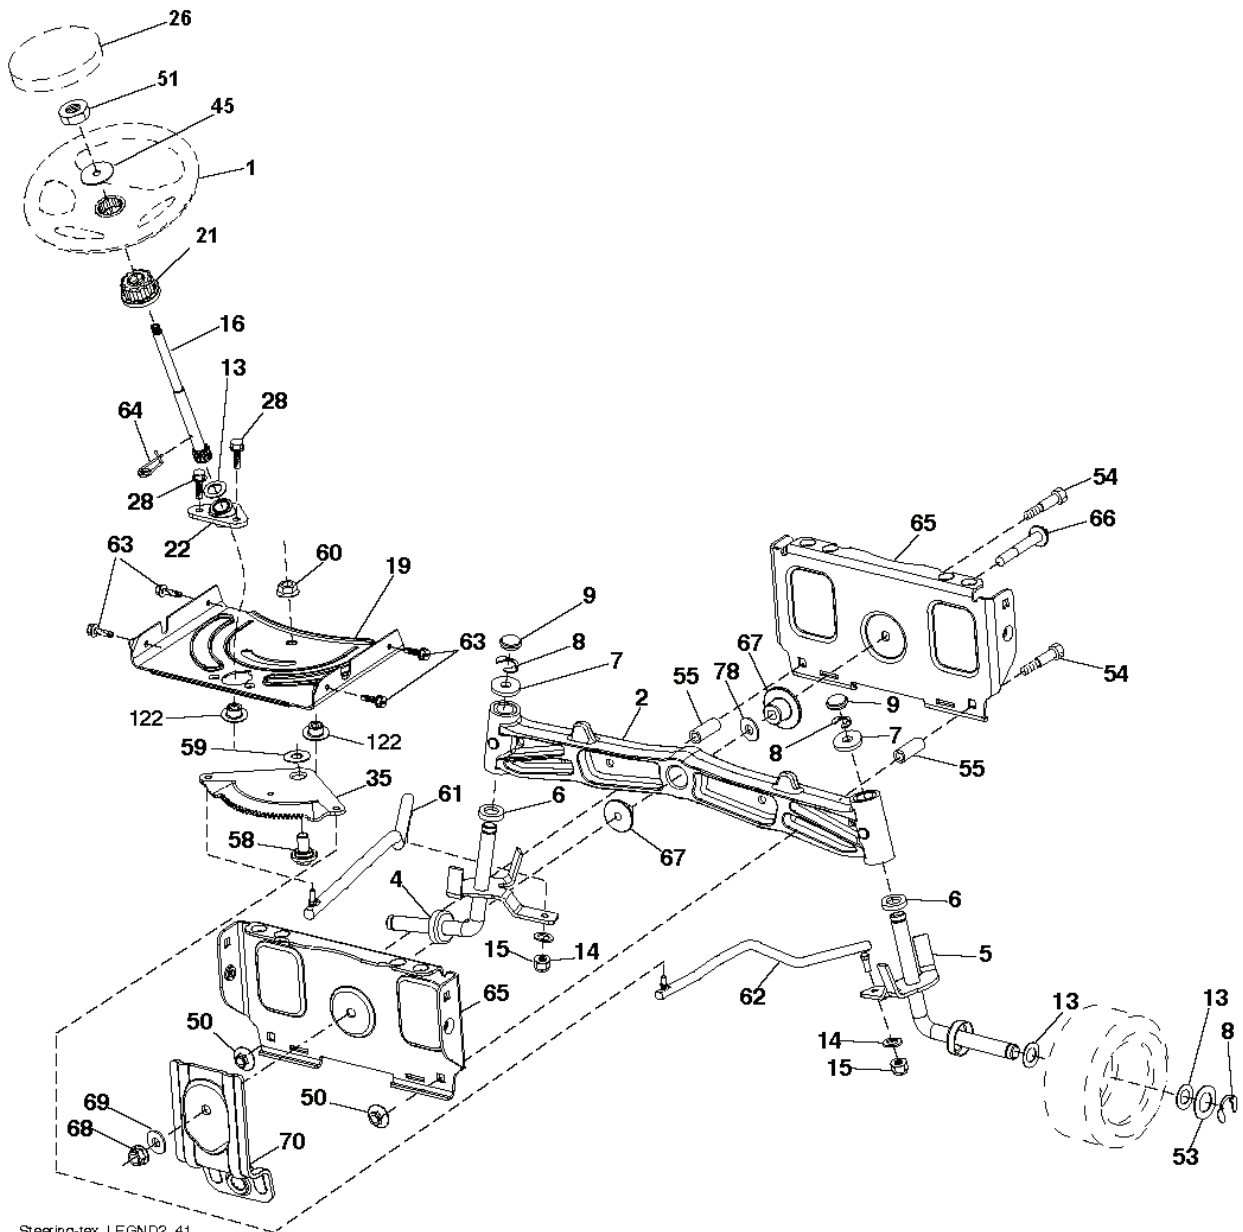

YTH24V48 LS, 96043011602, 2011-07

SPARE PARTS LIST

Steering-tex_LEGND2_41

REF.	PART NO.	DESCRIPTION	REMARK	QTY.	KIT
1	532439740	STEERING WHEEL		1	
2	532195968	SHAFT		1	
4	532403089	SPINDLE SHAFT	LH	1	
5	532403090	SPINDLE SHAFT	RH	1	
6	532124931	WASHER		1	
7	532121748	WASHER		1	
8	812000029	RETAINER RING		1	
9	532121232	HUB CAP		1	
13	532121749	WASHER		1	
14	810040600	WASHER		1	
15	873540600	NUT		1	
16	532408219	SHAFT		1	
19	532194729	PLATE		1	
21	532186737	ADAPTER		1	
22	532420537	SUPPORT		1	
26	532439743	HUB CAP		1	
28	817000612	SCREW		1	
35	532194732	PLATE		1	
45	819183812	WASHER		1	
50	873900600	NUT		1	
51	873940800	NUT		1	
53	532188967	WASHER		1	
54	874760636	BOLT		1	
55	532414736	SPACER		1	
58	532194747	BOLT		1	
59	532194748	WASHER		1	
60	873971000	NUT		1	
61	532194740	LINK		1	
62	532194741	LINK		1	
63	817000512	SCREW		1	
64	532199849	SPRING RETAINER		1	
65	532194734	BRACKET		1	
66	871020748	BOLT		1	
67	532194737	BUSHING		1	
68	873900700	NUT		1	
69	532199162	WASHER		1	
70	532196197	BRACKET		1	
78	532057079	WASHER		1	
122	532444962	CAP		1	

REF.	PART NO.	DESCRIPTION	REMARK	QTY.	KIT
1	532059192	CAP VALVE		1	
2	532065139	NIPPLE		1	
3	532144509	RIM SPROCKET	Front 6.5"	1	
4	532008134	HOSE	(Service Item Only)	1	
5	532106230	TIRE	Front 16" x 6.5"	1	
6	532124957	FITTING	(Front Wheel Only)	1	
7	532124959	BEARING	(Front Wheel Only)	1	
8	532175039	HUB CAP		1	
9	532170456	TIRE	Rear 30" x 10"-8"	1	
10	532124926	HOSE	(Service Item Only)	1	
11	532138337	RIM SPROCKET	Rear 8"	1	
	532144334	SEALING FOAM		1	

REF.	PART NO.	DESCRIPTION	REMARK	QTY.	KIT
1	532411657	DECAL		1	
2	581627301	DECAL		1	
3	532440414	DECAL		1	
4	539105743	DECAL		1	
5	532423829	DECAL		1	
6	532440231	DECAL		1	
7	532418600	DECAL		1	
8	532426209	DECAL		1	
9	532145005	DECAL		1	
10	539113224	DECAL		1	
11	532198785	LABEL		1	
	532166960	DECAL		1	
	532439882	PAD	LH	1	
	532439881	PAD	RH	1	