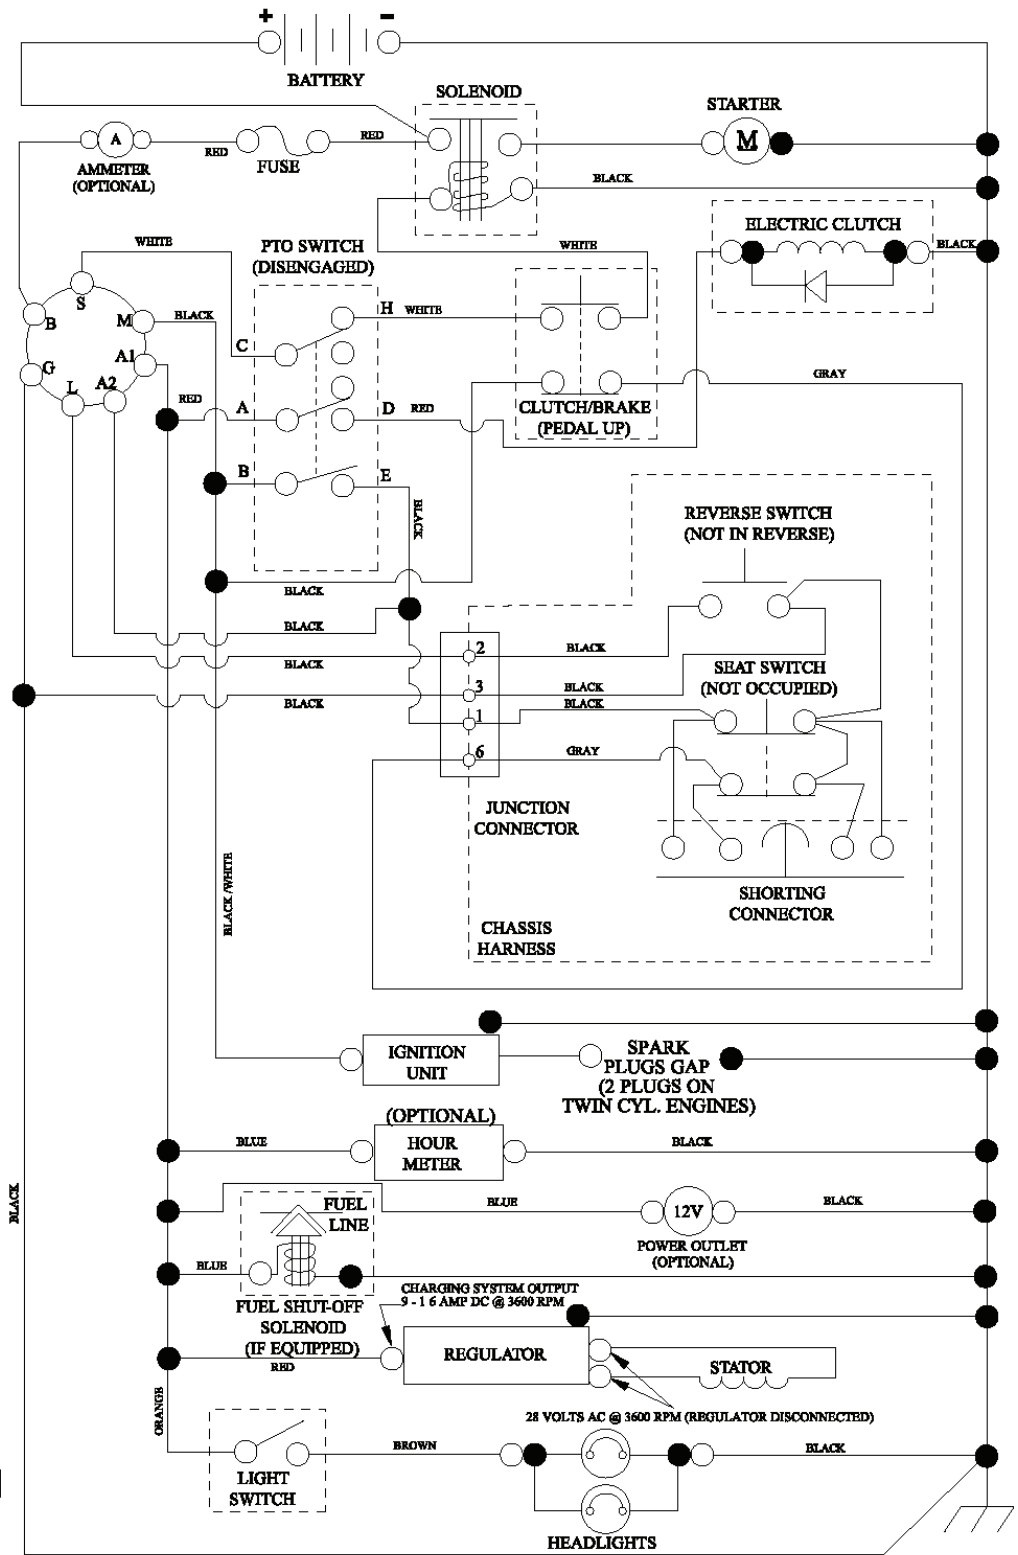

POSITION	CIRCUIT	"MAKE"
OFF	M+G+A1	
RUN/OVERRIDE	B+A1	
RUN	B+A1	L+A2
START	B + S + A1	

WIRING INSULATED CLIPS
NOTE: IF WIRING INSULATED CLIPS WERE REMOVED FOR SERVICING OF UNIT, THEY SHOULD BE RE-INSTALLED TO PROPERLY SECURE YOUR WIRING.

NON-REMOVABLE CONNECTIONS

REMOVABLE CONNECTIONS