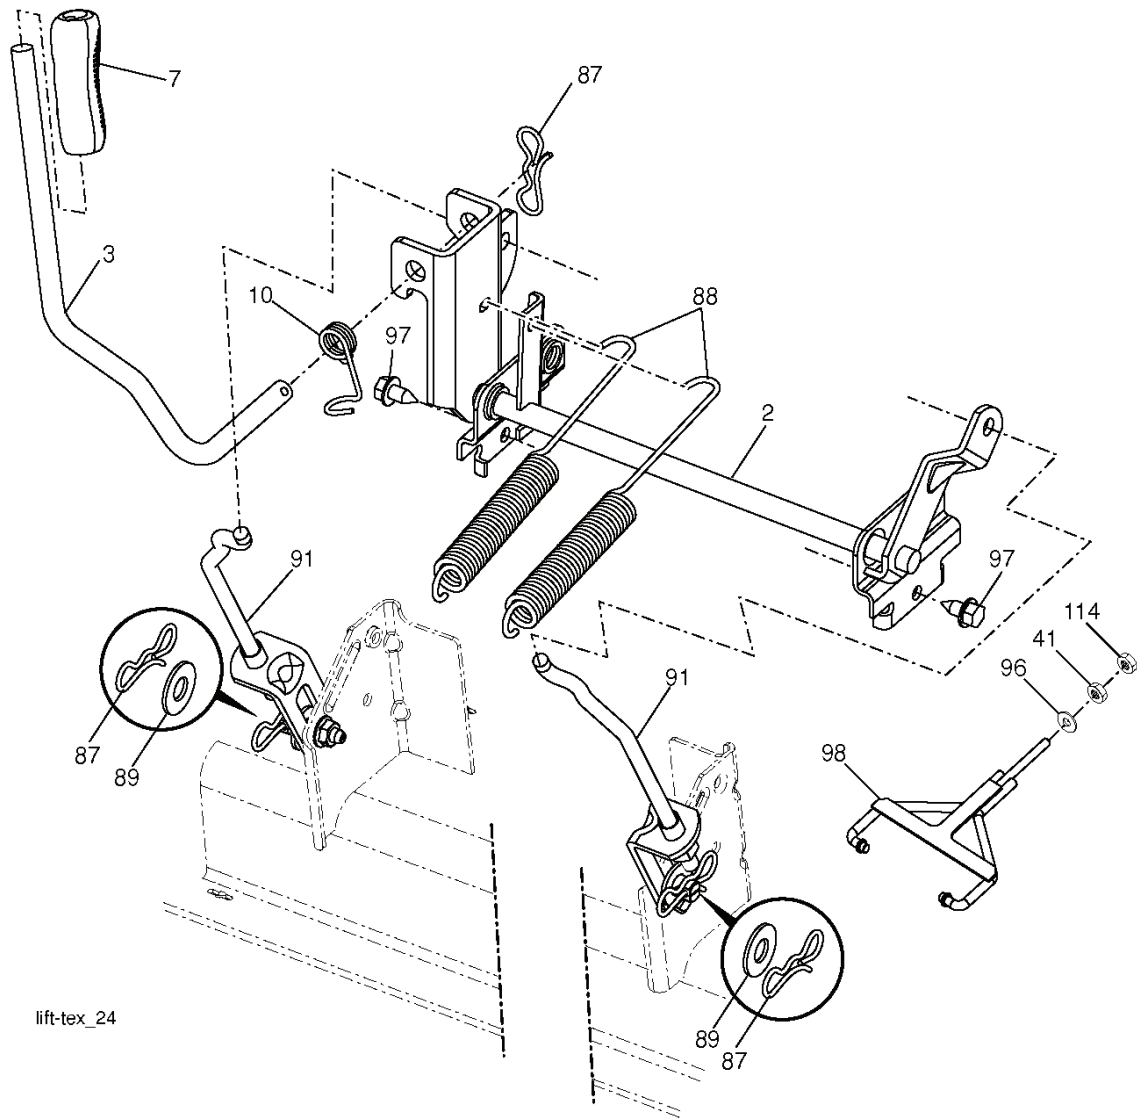

lift-tex_24

REF.	PART NO.	DESCRIPTION	REMARK	QTY.	KIT
2	532422025	SHAFT		1	
3	532195230	LEVER		1	
7	532411555	GRIP		1	
10	532196314	SPRING		1	
41	532175994	NUT		1	
87	532194209	SPRING		1	
88	532410710	SPRING		1	
89	819191912	WASHER		1	
91	532403407	LINK		1	
96	532195263	BUSHING		1	
97	817000612	SCREW		1	
98	574822501	SUSPENSION		1	
114	873360700	NUT		1	
	PART NO.		REMARK		KIT