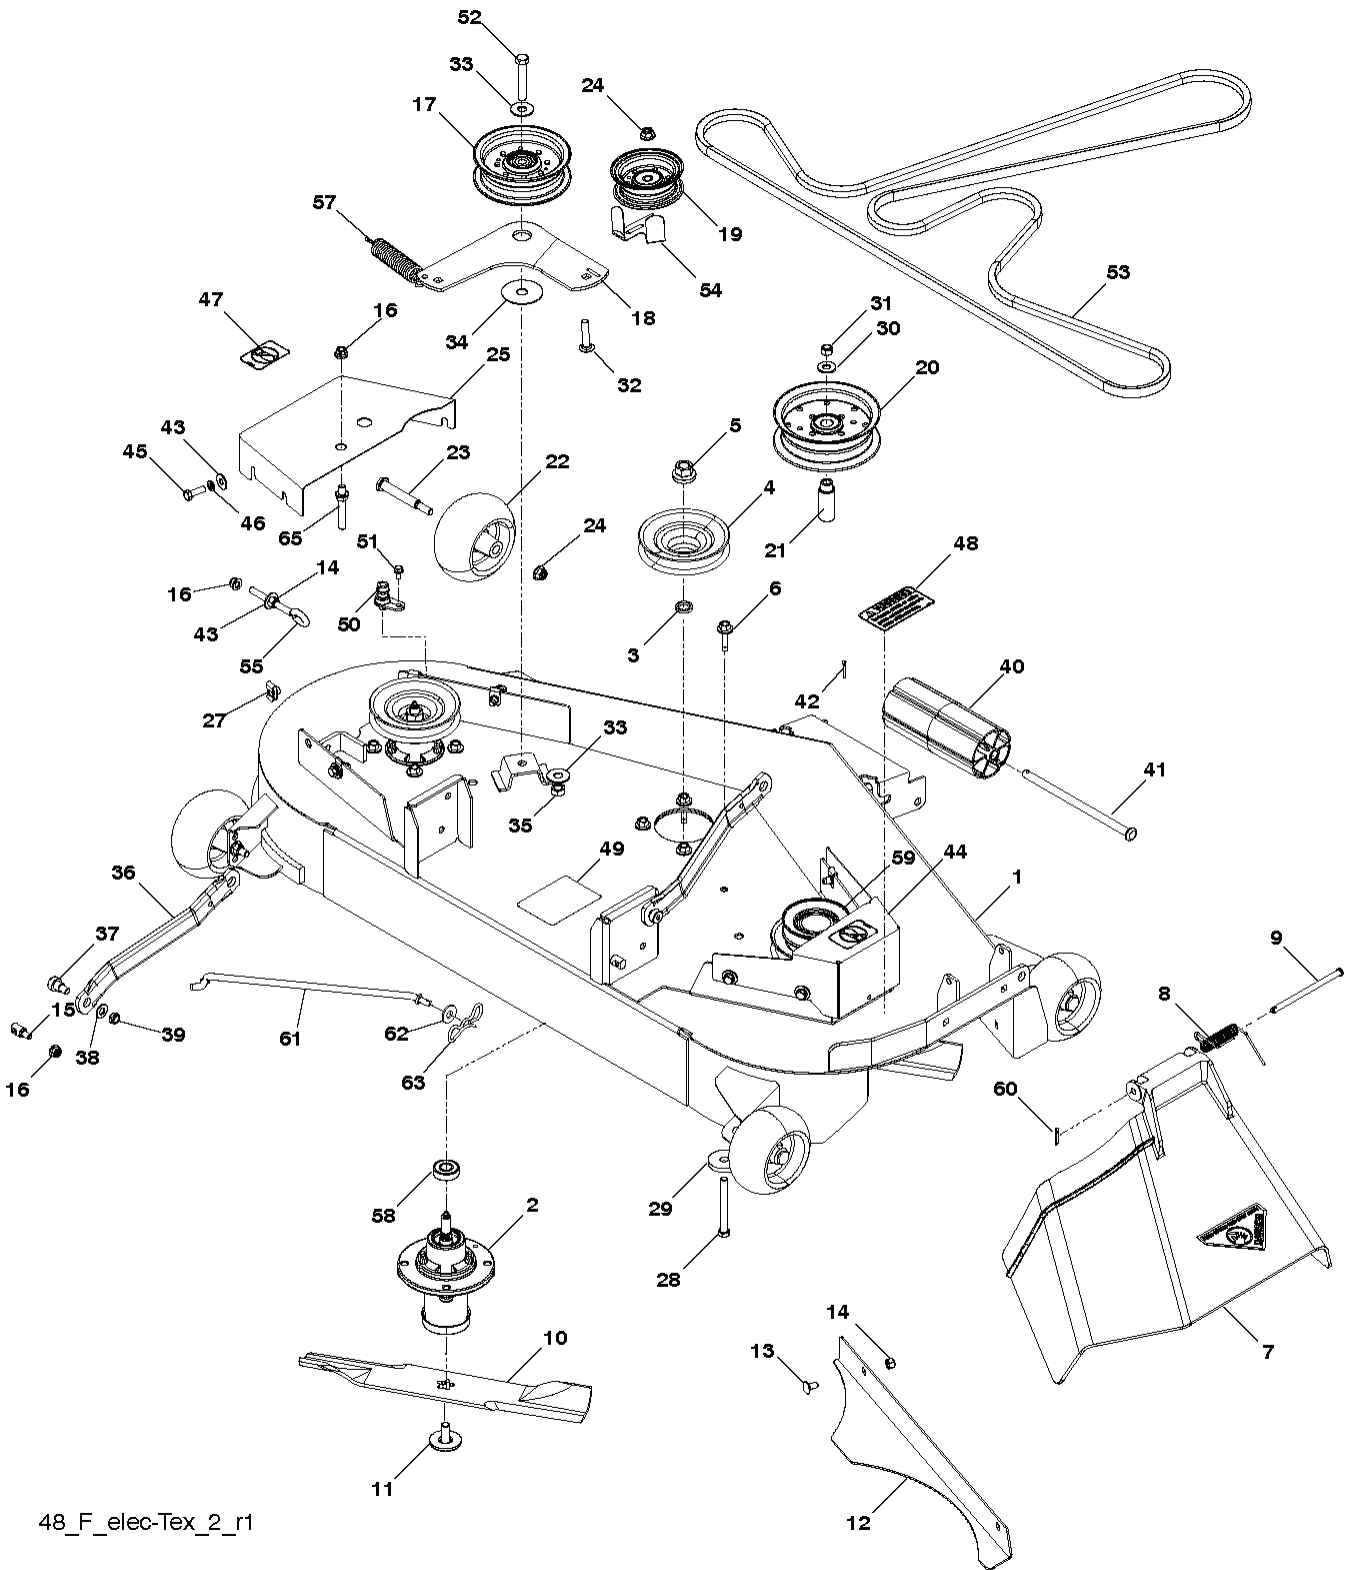

REF.	PART NO.	DESCRIPTION	REMARK	QTY.	KIT
1	000000000	W/O DESCRIPTION	Engine Briggs Model No. 44P777- 1573-G5(442257)	1	
2	532149723	MUFFLER		1	
9	532194320	BELT GUIDE		1	
11	532400008	CLUTCH		1	
12	532405097	PULLEY		1	
15	532422804	TANK FUEL		1	
18	532430217	HUB CAP		1	
20	532423502	CONTROL		1	
21	532416358	SCREW		1	
28	532142158	FULE LINE		1	
29	532137180	SPARK ARRESTER KIT		1	
37	532123487	HOSE CLAMP		1	
41	532126197	WASHER		1	
42	810040700	WASHER		1	
45	873510400	NUT		1	
62	532146629	HEAT SHIELD		1	
69	532165391	GASKET		1	
70	532159955	TUBE		1	
71	532160589	TUBE		1	
79	532183906	SCREW		1	
84	817060620	SCREW		1	
85	532173937	BOLT		1	
87	537171877	BOLT		1	
90	817000616	SCREW		1	
91	532187495	BUSHING		1	
117	532420828	VALVE FUEL RESERVE		1	

48_F_elec-Tex_2_r1