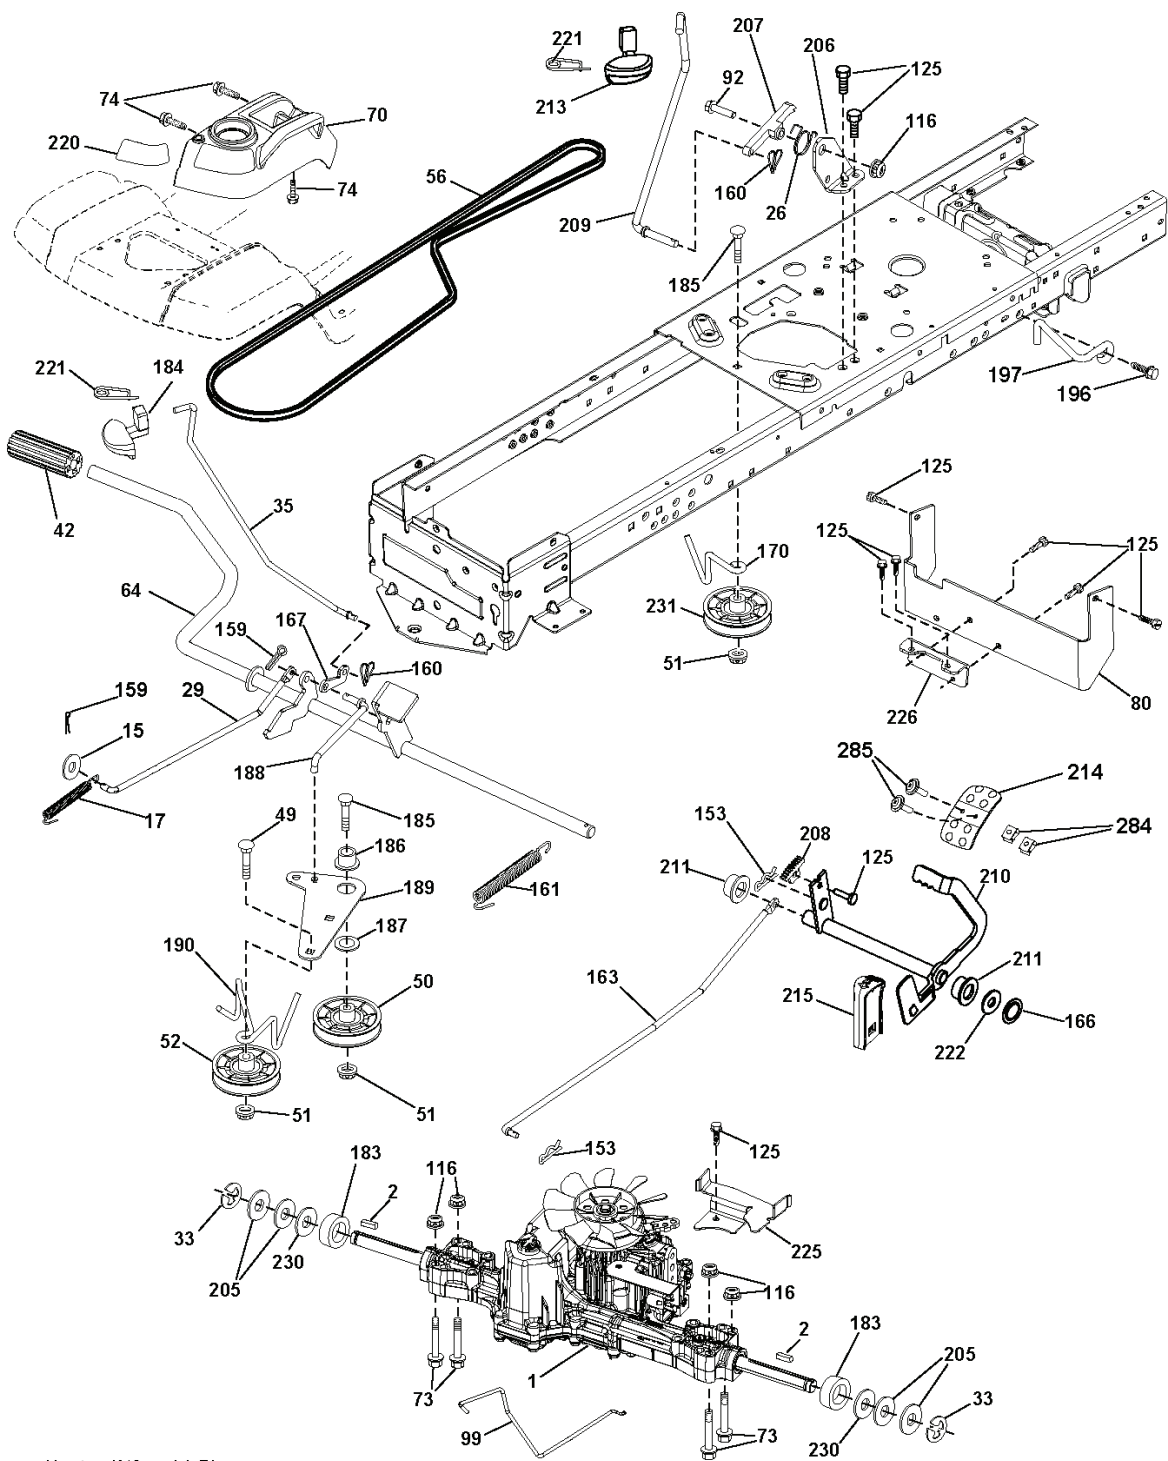

YTH2648 TDF, 96041017401, 2010-11

SPARE PARTS LIST

REF.	PART NO.	DESCRIPTION	REMARK	QTY.	KIT
1	532159737	DECAL		1	
2	532168869	DECAL		1	
3	532432917	DECAL		1	
4	532124433	DECAL		1	
5	532418600	DECAL		1	
6	532196841	DECAL		1	
7	532140837	DECAL		1	
8	532426209	DECAL		1	
9	532145005	DECAL		1	
10	532178302	DECAL		1	
11	532400389	LABEL		1	
12	532433771	DECAL		1	
14	532434773	DECAL		1	
15	532159736	DECAL		1	
16	532429196	DECAL		1	
--	532166960	DECAL		1	
--	532401771	FOOTREST		1	
--	532403773	FOOTREST		1	
--	532162598	DECAL		1	