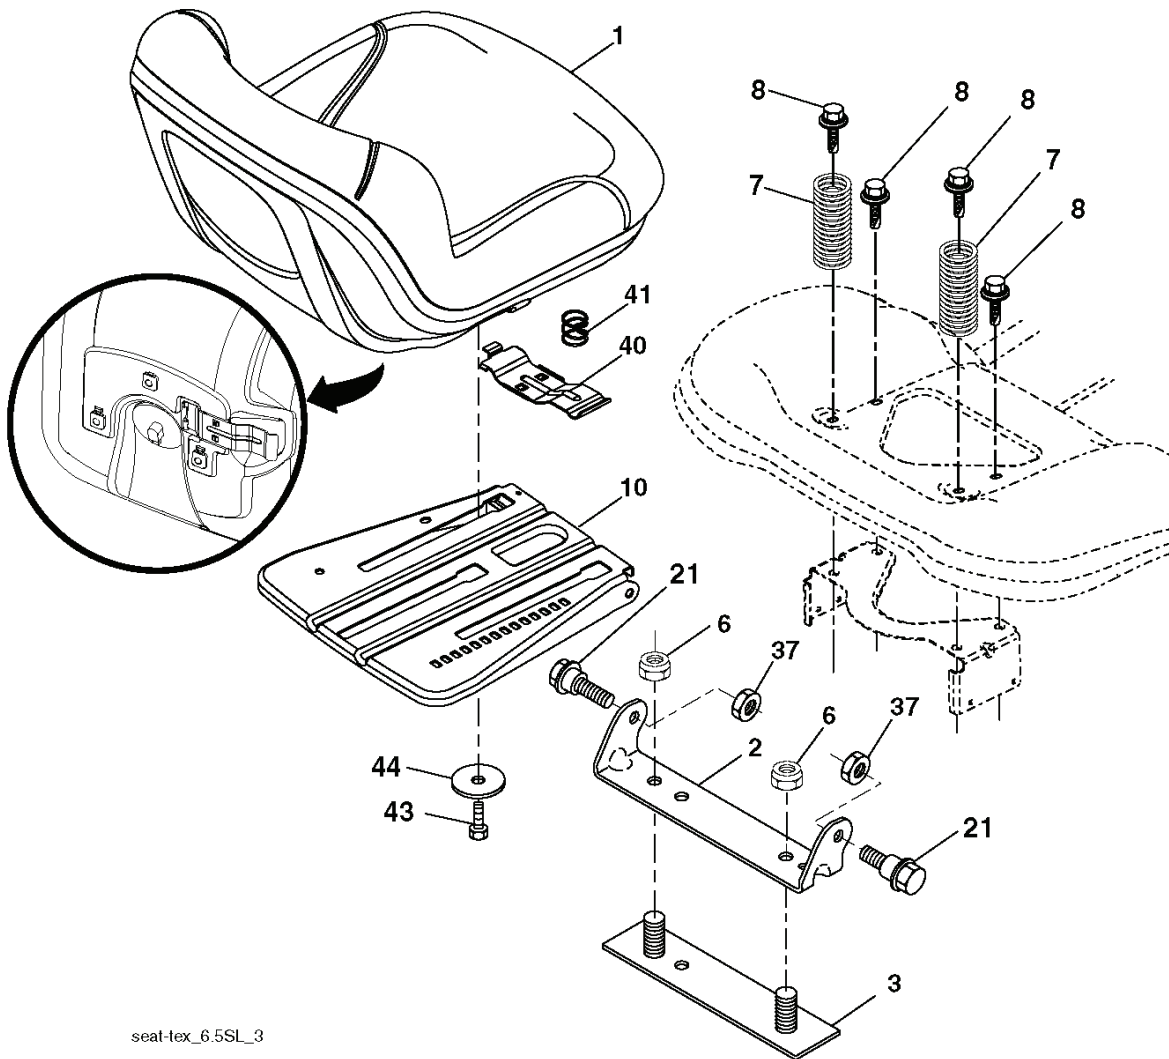

PTO SWITCH (MATING SIDE)

IGNITION SWITCH

POSITION	CIRCUIT	"MAKE"
OFF	M+G+A1	
RUN/OVERRIDE	B+A1	
RUN	B+A1	L+A2
START	B + S + A1	

CHASSIS HARNESS CONNECTOR (MATING SIDE)

DASH HARNESS CONNECTOR

WIRING INSULATED CLIPS
NOTE: IF WIRING INSULATED CLIPS WERE REMOVED FOR SERVICING OF UNIT, THEY SHOULD BE RE-INSTALLED TO PROPERLY SECURE YOUR WIRING.

seat-tex_6.5SL_3

REF.	PART NO.	DESCRIPTION	REMARK	QTY.	KIT
1	532424078	SEAT		1	
2	532180166	BRACKET		1	
3	532140675	STRAP		1	
6	873800600	NUT		1	
7	532124181	SPRING		1	
8	532171877	BOLT		1	
10	532196977	PLATE		1	
21	532171852	BOLT		1	
37	873800500	LOCK NUT		1	
40	532197661	HANDLE		1	
41	532198200	SPRING		1	
43	874760612	BOLT		1	
44	819133812	WASHER		1	