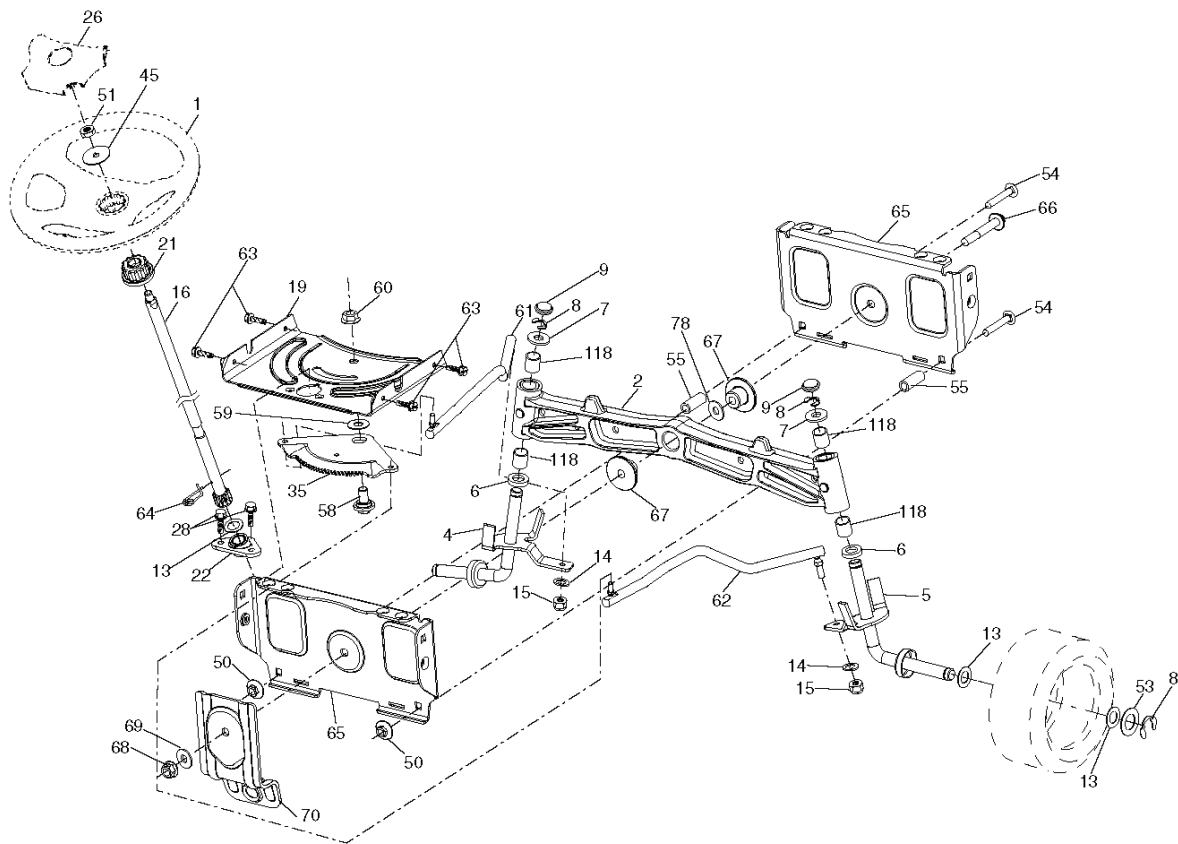

PTO SWITCH (MATING SIDE)

IGNITION SWITCH

POSITION	CIRCUIT	"MAKE"
OFF	M+G+A1	
RUN/OVERRIDE	B+A1	
RUN	B+A1	L+A2
START	B + S + A1	

CHASSIS HARNESS CONNECTOR (MATING SIDE)

DASH HARNESS CONNECTOR

WIRING INSULATED CLIPS
NOTE: IF WIRING INSULATED CLIPS WERE REMOVED FOR SERVICING OF UNIT, THEY SHOULD BE RE-INSTALLED TO PROPERLY SECURE YOUR WIRING.

seat-tex_6.5SL_3

REF.	PART NO.	DESCRIPTION	REMARK	QTY.	KIT
1	532424078	SEAT		1	
2	532180166	BRACKET		1	
3	532140675	STRAP		1	
6	873800600	NUT		1	
7	532124181	SPRING		1	
8	532171877	BOLT		1	
10	532196977	PLATE		1	
21	532171852	BOLT		1	
37	873800500	LOCK NUT		1	
40	532197661	HANDLE		1	
41	532198200	SPRING		1	
43	874760612	BOLT		1	
44	819133812	WASHER		1	