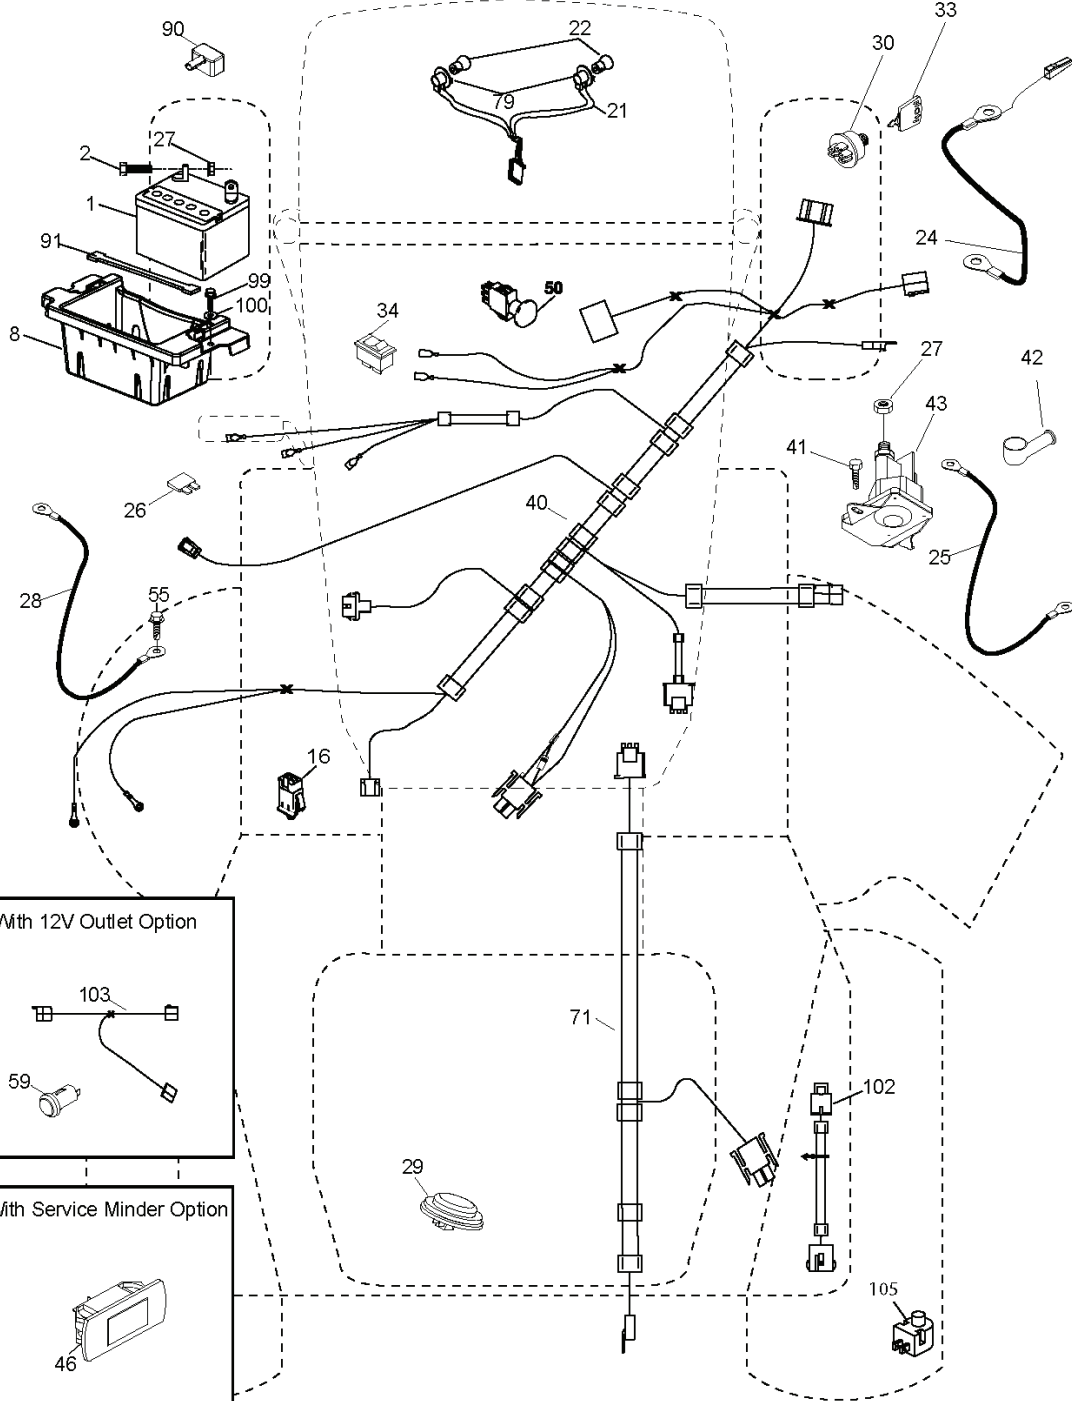

T11S

With 12V Outlet Option

This inset diagram shows the 12V outlet option (103) connected to a fuse (59). The outlet is shown as a cylindrical component with a plug, and the fuse is shown as a small rectangular component.

With Service Minder Option

This inset diagram shows the service minder option (46), which is a rectangular component with a label and a small display or indicator.