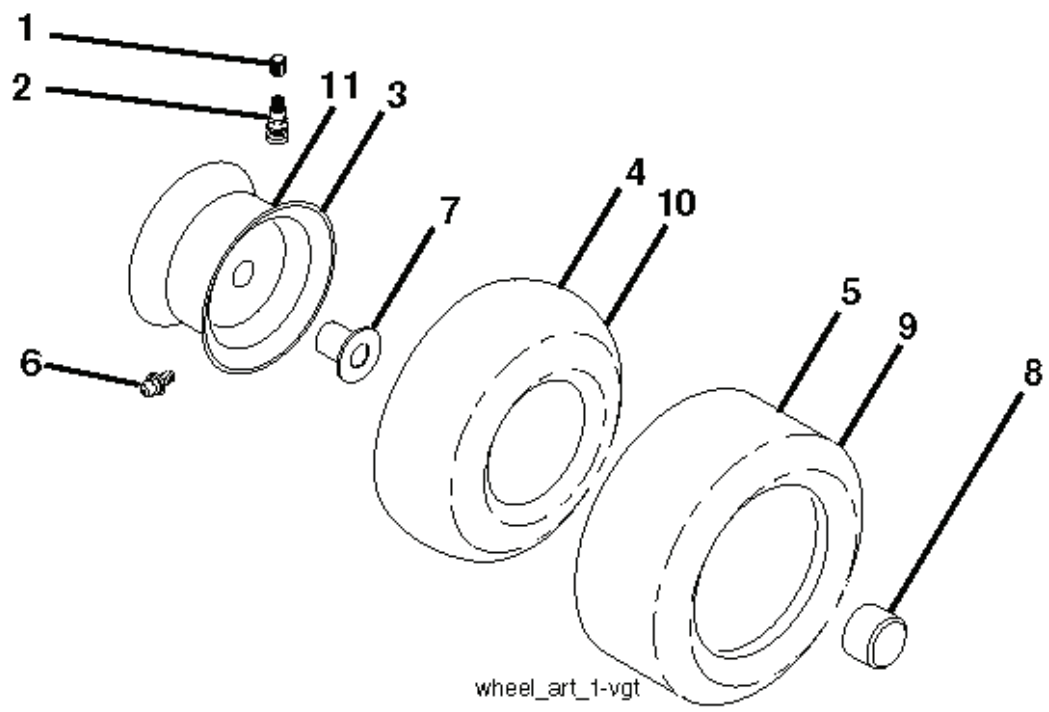

wheel_art_1-vgt

REF.	PART NO.	DESCRIPTION	REMARK	QTY.	KIT
1	532059192	CAP VALVE		1	
2	532065139	NIPPLE		1	
3	532144509	RIM SPROCKET	Front 6.5"	1	
4	532008134	HOSE	Front (Service Item Only)	1	
5	532106230	TIRE	Front 16 x 6.5	1	
6	532124957	FITTING	(Front Wheel Only)	1	
7	532124959	BEARING	(Front Wheel Only)	1	
8	532175039	HUB CAP	(Front Wheel Only)	1	
9	532122082	TIRE	Rear	1	
10	532124926	HOSE	Rear (Service Item Only)	1	
11	532138337	RIM SPROCKET	Rear	1	
--	532144334	SEALING FOAM		1