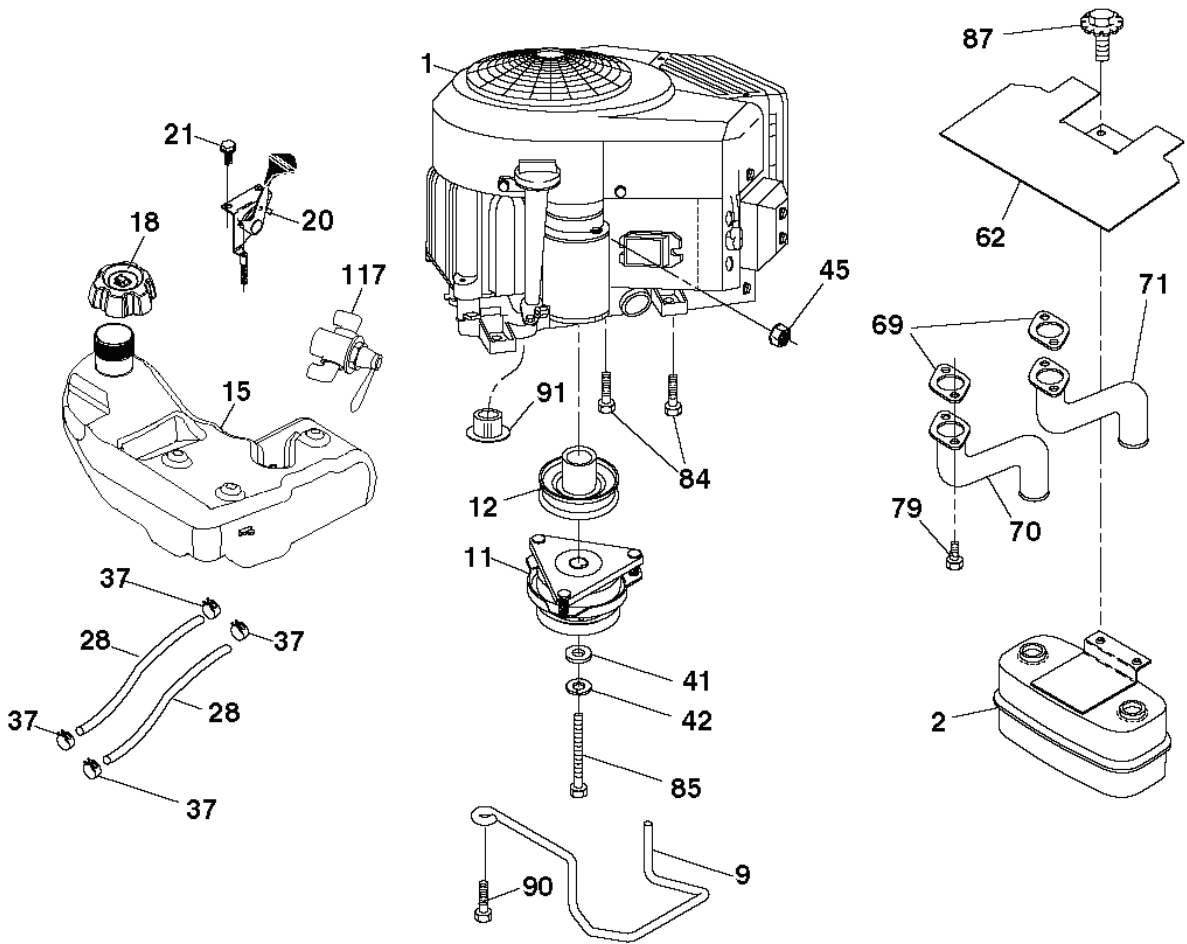

YTH2648 TDF, 96041017401, 2010-11

SPARE PARTS LIST

REF.	PART NO.	DESCRIPTION	REMARK	QTY.	KIT
1	532159737	DECAL		1	
2	532168869	DECAL		1	
3	532432917	DECAL		1	
4	532124433	DECAL		1	
5	532418600	DECAL		1	
6	532196841	DECAL		1	
7	532140837	DECAL		1	
8	532426209	DECAL		1	
9	532145005	DECAL		1	
10	532178302	DECAL		1	
11	532400389	LABEL		1	
12	532433771	DECAL		1	
14	532434773	DECAL		1	
15	532159736	DECAL		1	
16	532429196	DECAL		1	
--	532166960	DECAL		1	
--	532401771	FOOTREST		1	
--	532403773	FOOTREST		1	
--	532162598	DECAL		1	

T11S

With 12V Outlet Option

This inset diagram shows the 12V outlet option (103) connected to a fuse (59). The outlet is shown as a cylindrical component with a plug, and the fuse is shown as a small rectangular component.

With Service Minder Option

This inset diagram shows the service minder option (46), which is a rectangular component with a label and a small display or indicator.

REF.	PART NO.	DESCRIPTION	REMARK	QTY.	KIT
1	532163465	BATTERY		1	
2	874760412	BOLT		1	
8	532186491	BOX		1	
16	532176138	MICRO SWITCH		1	
21	532183759	HARNESS		1	
22	532004152	BULB		1	
24	532400253	CABLE		1	
25	532412895	CABLE.STARTER.6G.BL/RE*SUBS/2*		1	
26	532175158	FUSE		1	
27	873510400	NUT		1	
28	532145491	CABLE		1	
29	532401545	SWITCH		1	
30	532193350	IGNITION MODULE		1	
33	532411933	KEY		1	
34	532110712	SWITCH		1	
40	532401104	CABLE ASSY		1	
41	817720408	SCREW		1	
42	532131563	COVER		1	
43	532192507	SOLENOID		1	
46	532401763	DISPLAY		1	
50	532174651	SWITCH		1	
55	817060512	SCREW		1	
59	532400303	OUTLET-12 VOLT		1	
71	532194276	CABLE ASSY		1	
79	532175242	HOLDER		1	
90	532400724	COVER		1	
91	532190270	STRAP BATTERY MOUNT FRO		1	
99	817670412	SCREW		1	
100	819091416	WASHER		1	
102	532404454	CABLE		1	
103	532407962	CABLE		1	
105	532407568	SWITCH		1	