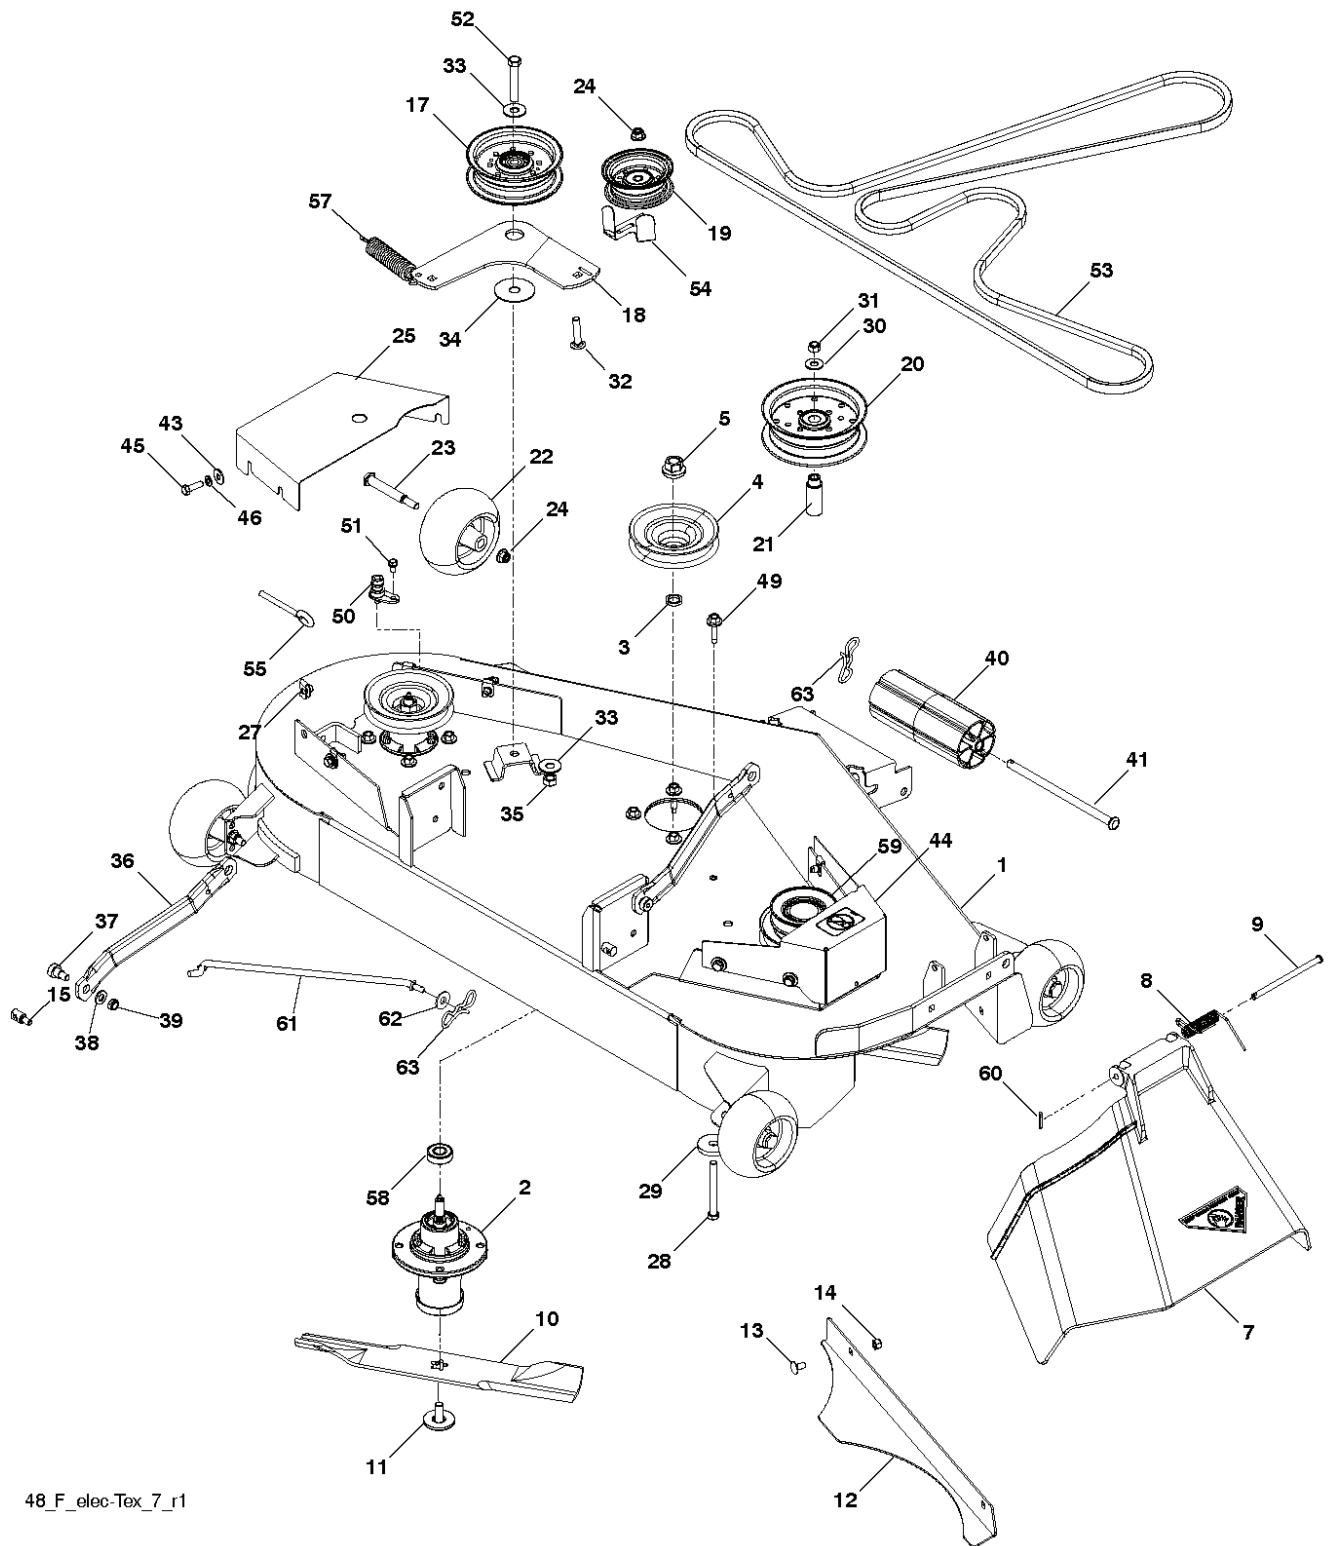

REF.	PART NO.	DESCRIPTION	REMARK	QTY.	KIT
1	594742001	SERVICE KIT		1	
2	539112170	HOUSING ASSY		1	
3	532187690	WASHER		1	
4	532174375	PULLEY		1	
5	532400234	NUT		1	
7	539110732	DEFLECTOR		1	
8	539110735	SPRING		1	
9	539110736	CLEVIS PIN		1	
10	539113425	RIDE ON BLADE		1	
11	532193003	SCREW		1	
12	539113427	PLATE		1	
13	872110505	BOLT		1	
14	873800500	LOCK NUT		1	
15	532195161	STUD		1	
17	532196104	PULLEY		1	
18	574827101	ARM		1	
19	532177968	PULLEY		1	
20	539132728	PULLEY		1	
21	575224501	BUSHING		1	
22	532133957	WHEEL		1	
23	532193406	BOLT		1	
24	521996501	NUT		1	
25	575224702	SHIELD		1	
27	539104763	CLIP		1	
28	539108271	BOLT		1	
29	539106504	WASHER		1	
30	819141614	WASHER		1	
31	539976979	NUT		1	
32	539990923	RHSNB 3/8-16X1-3/4 GR 5 ZD		1	
33	539104864	WASHER		1	
34	532178515	WASHER		1	
35	807390700	NUT		1	
36	532195185	ARM		1	
37	539113621	SB 3/8-16 X 3/8 SKT HD ZD		1	
38	819131316	WASHER		1	
39	539200282	NUT		1	
40	532176066	ROLLER		1	
41	532179127	ROD ROLLER NOSE		1	
43	819121414	WASHER		1	
44	575967202	SHIELD		1	
45	874780516	BOLT		1	
46	539990187	WASHER		1	
49	584953901	BOLT		1	
50	532415598	HOSE COUPLING		1	
51	817490408	SCREW		1	
52	874780740	BOLT		1	
53	574845602	BELT		1	
54	532141043	GUARD		1	
55	539115574	EYE BOLT		1	
57	539106850	SPRING		1	
58	532110485	BEARING		1	
59	575352901	PULLEY		1	
60	532169484	PIN		1	
61	532404851	ROD		1	
62	819131312	WASHER		1	
63	532194208	PIN		1	
--	594742001	SERVICE KIT		1	
	PART NO.		REMARK		KIT