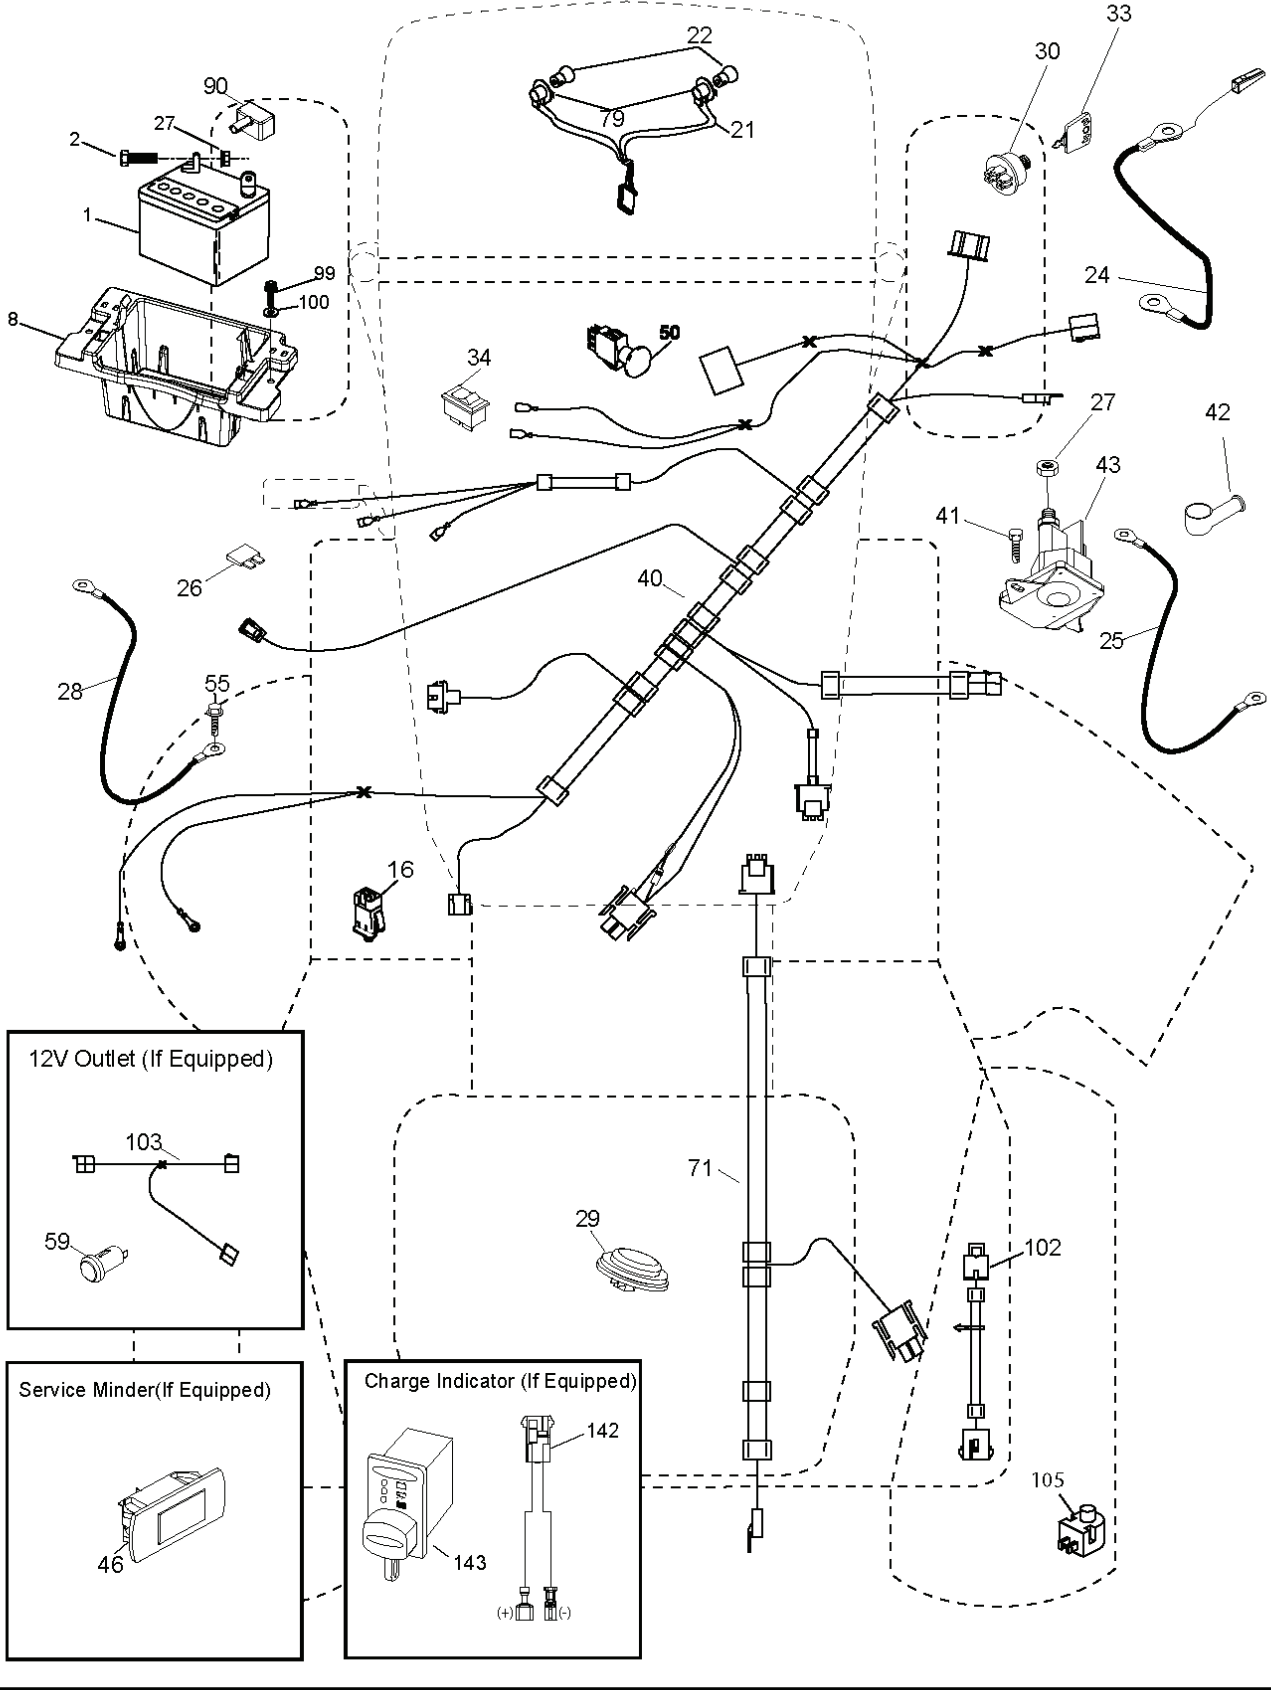

T11S

REF.	PART NO.	DESCRIPTION	REMARK	QTY.	KIT
1	532163465	BATTERY		1	
2	874760412	BOLT		1	
8	587205101	TRAY		1	
16	532176138	MICRO SWITCH		1	
21	532400252	HARNESS		1	
22	532004152	BULB		1	
24	585555601	CABLE		1	
25	585555501	CABLE		1	
26	532175158	FUSE		1	
27	873510400	NUT		1	
28	532416588	CABLE		1	
29	532401545	SWITCH		1	
30	532193350	IGNITION MODULE		1	
33	532411933	KEY		1	
34	532110712	SWITCH		1	
40	581022701	HARNESS		1	
41	817720408	SCREW		1	
42	532131563	COVER		1	
43	532192507	SOLENOID		1	
46	586161801	HOUR METER		1	
50	532174651	SWITCH		1	
55	817060512	SCREW		1	
59	532400303	OUTLET-12 VOLT		1	
71	532194276	CABLE ASSY		1	
79	532175242	HOLDER		1	
90	532435395	TERMINAL COVER		1	
99	817670412	SCREW		1	
100	819091416	WASHER		1	
102	532404454	CABLE		1	
103	532407962	CABLE		1	
105	532407568	SWITCH		1	
142	583857801	HARNESS		1	
143	532448059	HARNESS		1