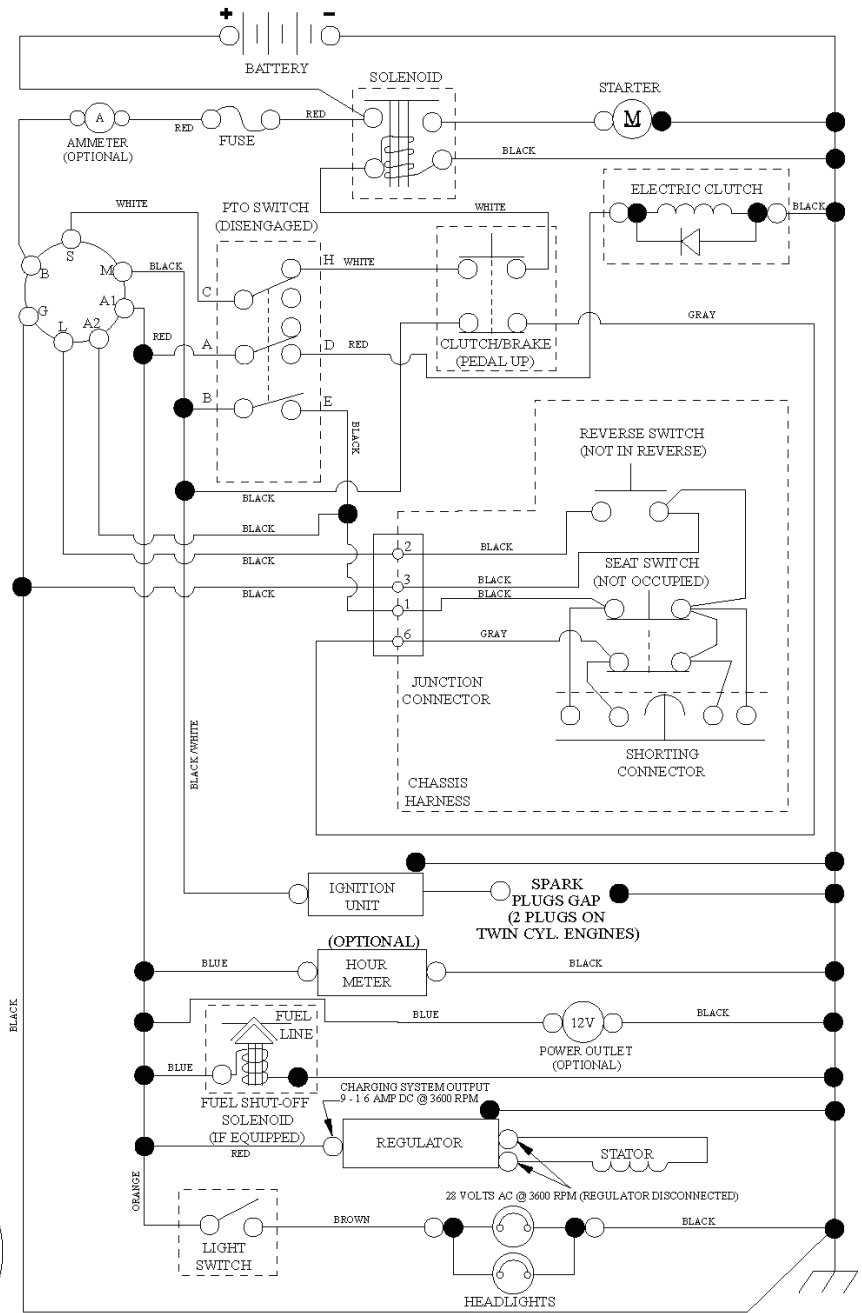

POSITION	CIRCUIT	"MAKE"
OFF	M+G+A1	
RUN/OVERRIDE	B+A1	
RUN	B+A1	L+A2
START	B + S + A1	

WIRING INSULATED CLIPS
NOTE: IF WIRING INSULATED
CLIPS WERE REMOVED FOR
SERVICING OF UNIT, THEY
SHOULD BE RE-INSTALLED TO
PROPERLY SECURE YOUR
WIRING.