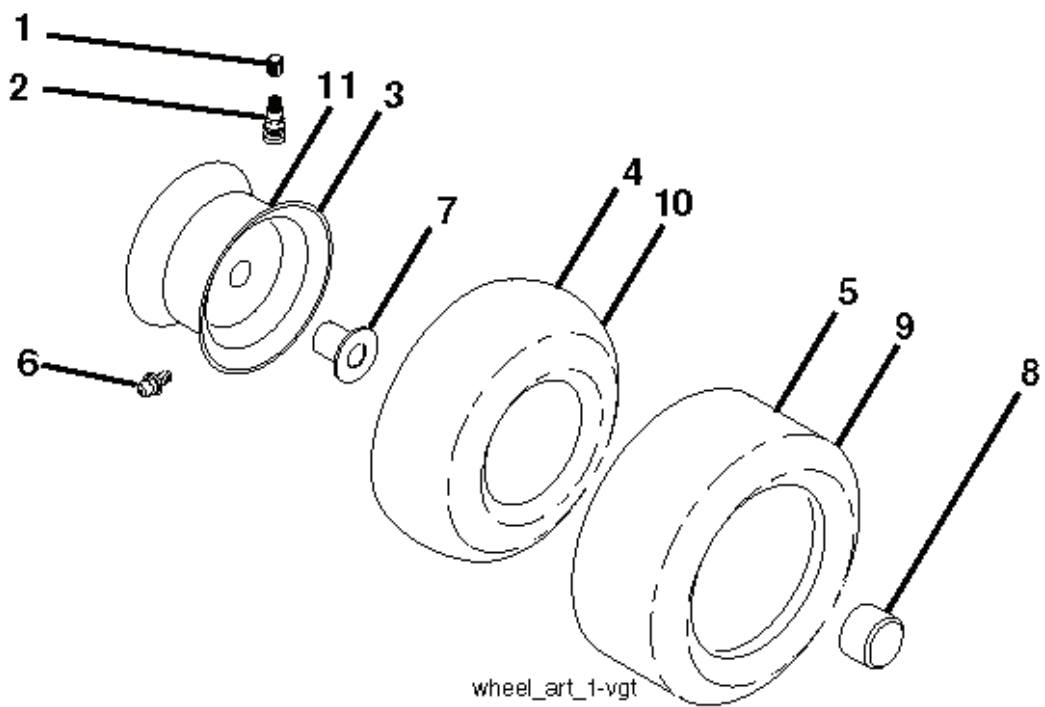

PTO SWITCH
(MATING SIDE)

IGNITION SWITCH

POSITION	CIRCUIT	"MAKE"
OFF	M+G+A1	
RUN/OVERRIDE	B+A1	
RUN	B+A1	L+A2
START	B + S + A1	

CHASSIS HARNESS
CONNECTOR
(MATING SIDE)

DASH HARNESS
CONNECTOR

WIRING INSULATED CLIPS
NOTE: IF WIRING INSULATED
CLIPS WERE REMOVED FOR
SERVICING OF UNIT, THEY
SHOULD BE RE-INSTALLED TO
PROPERLY SECURE YOUR
WIRING.

NON-REMOVABLE
CONNECTIONS

REMOVABLE
CONNECTIONS

seat-tex_6.5SL_3

REF.	PART NO.	DESCRIPTION	REMARK	QTY.	KIT
1	532443263	SEAT		1	
2	532180166	BRACKET		1	
3	532140675	STRAP		1	
6	873800600	NUT		1	
7	532124181	SPRING		1	
8	532171877	BOLT		1	
10	532196977	PLATE		1	
21	532171852	BOLT		1	
37	873800500	LOCK NUT		1	
40	532439871	HANDLE		1	
41	532198200	SPRING		1	
43	874760612	BOLT		1	
44	819133812	WASHER		1	

REF.	PART NO.	DESCRIPTION	REMARK	QTY.	KIT
1	532439740	STEERING WHEEL		1	
2	532436870	WHEEL AXLE		1	
4	532436873	SPINDLE		1	
5	532436874	SPINDLE		1	
6	532124931	WASHER		1	
7	532121748	WASHER		1	
8	812000029	RETAINER RING		1	
9	532121232	HUB CAP		1	
13	532121749	WASHER		1	
14	810040600	WASHER		1	
15	873540600	NUT		1	
16	587016002	SHAFT		1	
19	532194729	PLATE		1	
21	586840201	ADAPTER		1	
22	585029901	BEARING		1	
26	532439743	HUB CAP		1	
27	819211616	WASHER		1	
28	817000612	SCREW		1	
35	532440770	GEAR		1	
45	819183812	WASHER		1	
50	873900600	NUT		1	
53	532188967	WASHER		1	
58	532194747	BOLT		1	
59	532194748	WASHER		1	
60	873971000	NUT		1	
61	532436884	LINK		1	
62	532436885	TUBE		1	
63	817000512	SCREW		1	
64	532199849	SPRING RETAINER		1	
66	871020748	BOLT		1	
67	532194737	BUSHING		1	
68	873900700	NUT		1	
69	532199162	WASHER		1	
70	585338801	BRACKET		1	
75	580683701	PINION		1	
76	580683601	SCREW		1	
80	532001370	WASHER		1	
81	532436887	LINK		1	
82	532442147	BOLT		1	
85	532441873	PIVOT		1	
86	532441872	PIVOT		1	
122	532444962	CAP		1	