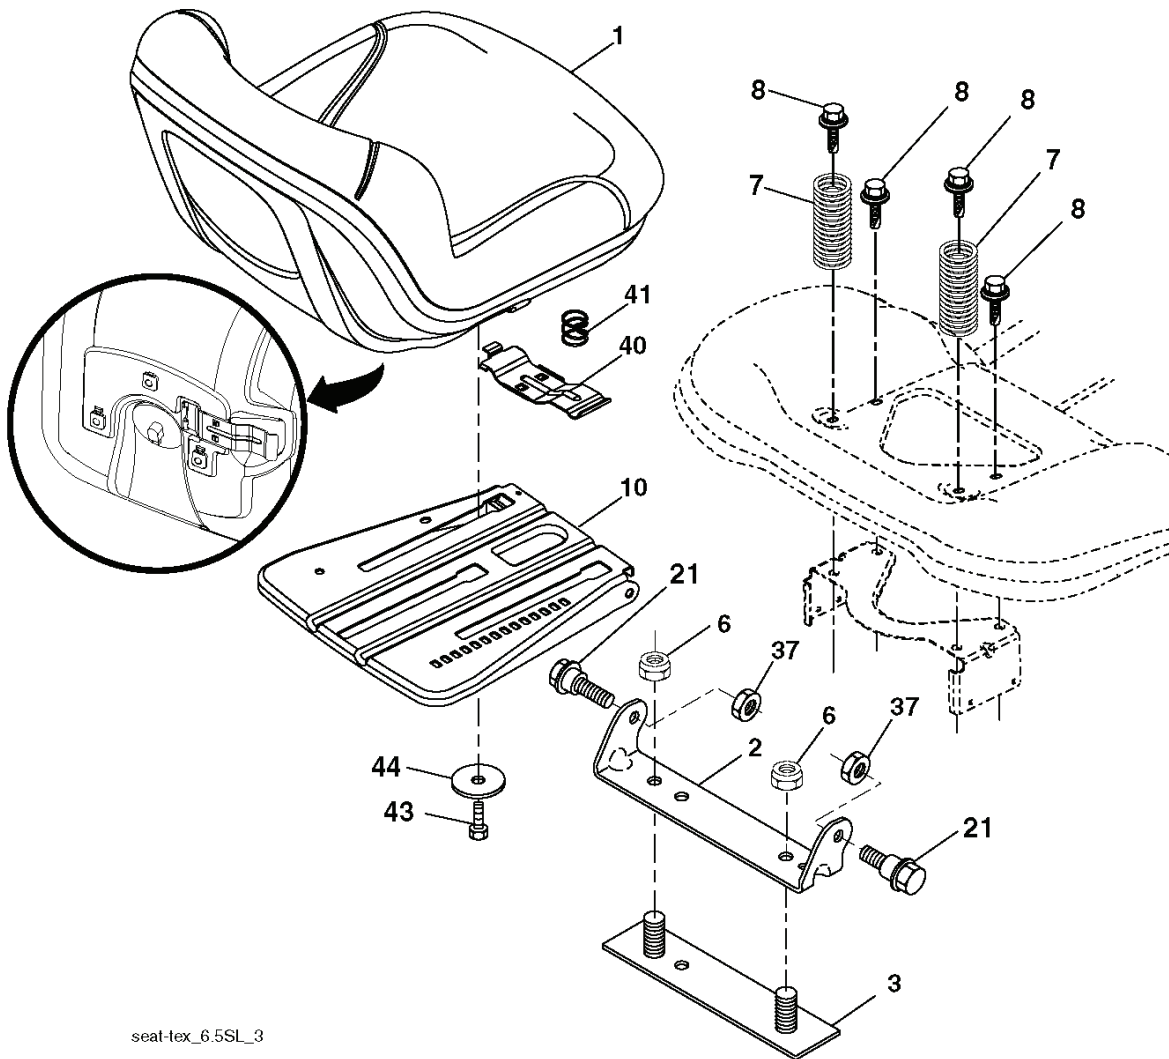

PTO SWITCH
(MATING SIDE)

IGNITION SWITCH

POSITION	CIRCUIT	"MAKE"
OFF	M+G+A1	
RUN/OVERRIDE	B+A1	
RUN	B+A1	L+A2
START	B + S + A1	

CHASSIS HARNESS
CONNECTOR
(MATING SIDE)

DASH HARNESS
CONNECTOR

WIRING INSULATED CLIPS
NOTE: IF WIRING INSULATED
CLIPS WERE REMOVED FOR
SERVICING OF UNIT, THEY
SHOULD BE RE-INSTALLED TO
PROPERLY SECURE YOUR
WIRING.

NON-REMOVABLE
CONNECTIONS

REMOVABLE
CONNECTIONS

seat-tex_6.5SL_3

REF.	PART NO.	DESCRIPTION	REMARK	QTY.	KIT
1	532443263	SEAT		1	
2	532180166	BRACKET		1	
3	532140675	STRAP		1	
6	873800600	NUT		1	
7	532124181	SPRING		1	
8	532171877	BOLT		1	
10	532196977	PLATE		1	
21	532171852	BOLT		1	
37	873800500	LOCK NUT		1	
40	532439871	HANDLE		1	
41	532198200	SPRING		1	
43	874760612	BOLT		1	
44	819133812	WASHER		1	