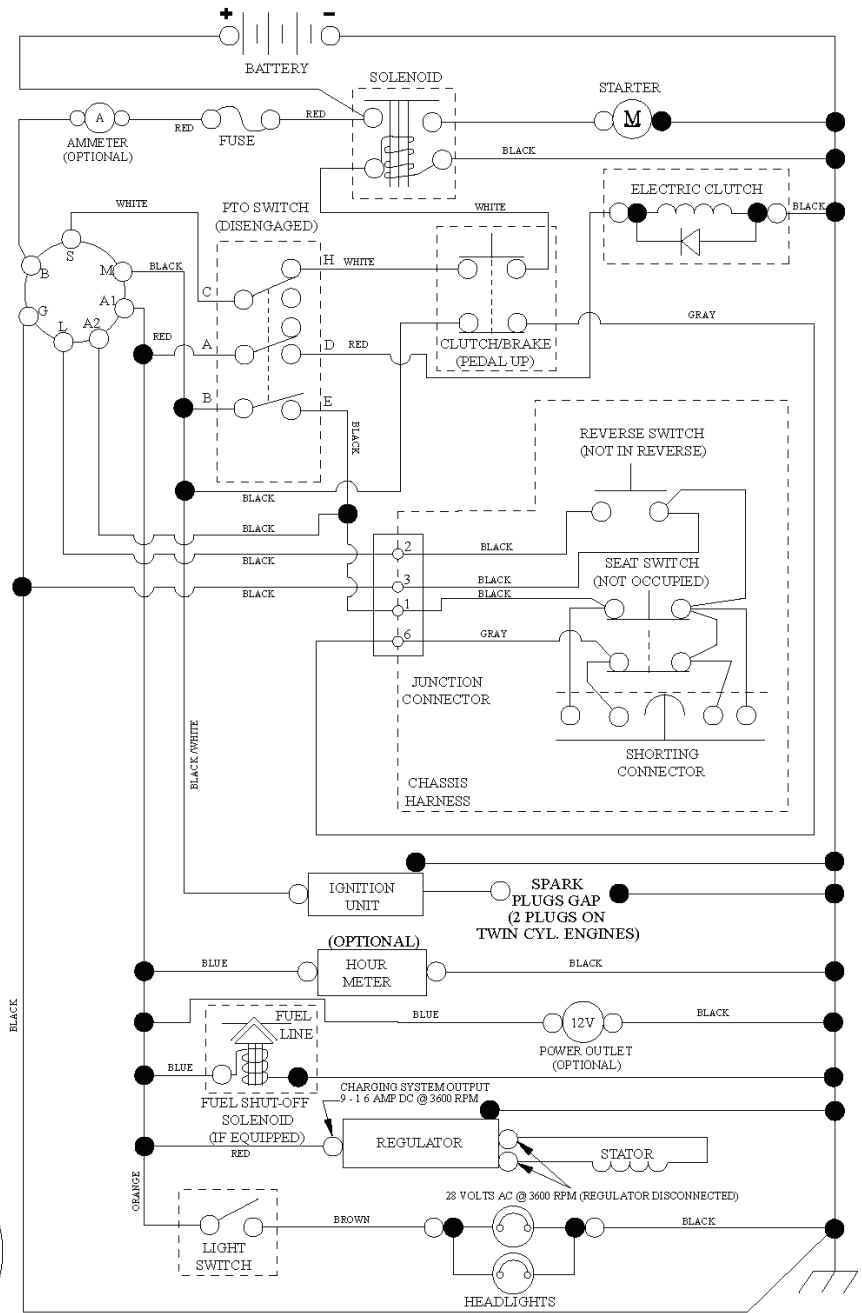

POSITION	CIRCUIT	"MAKE"
OFF	M+G+A1	
RUN/OVERRIDE	B+A1	
RUN	B+A1	L+A2
START	B + S + A1	

WIRING INSULATED CLIPS
NOTE: IF WIRING INSULATED CLIPS WERE REMOVED FOR SERVICING OF UNIT, THEY SHOULD BE RE-INSTALLED TO PROPERLY SECURE YOUR WIRING.