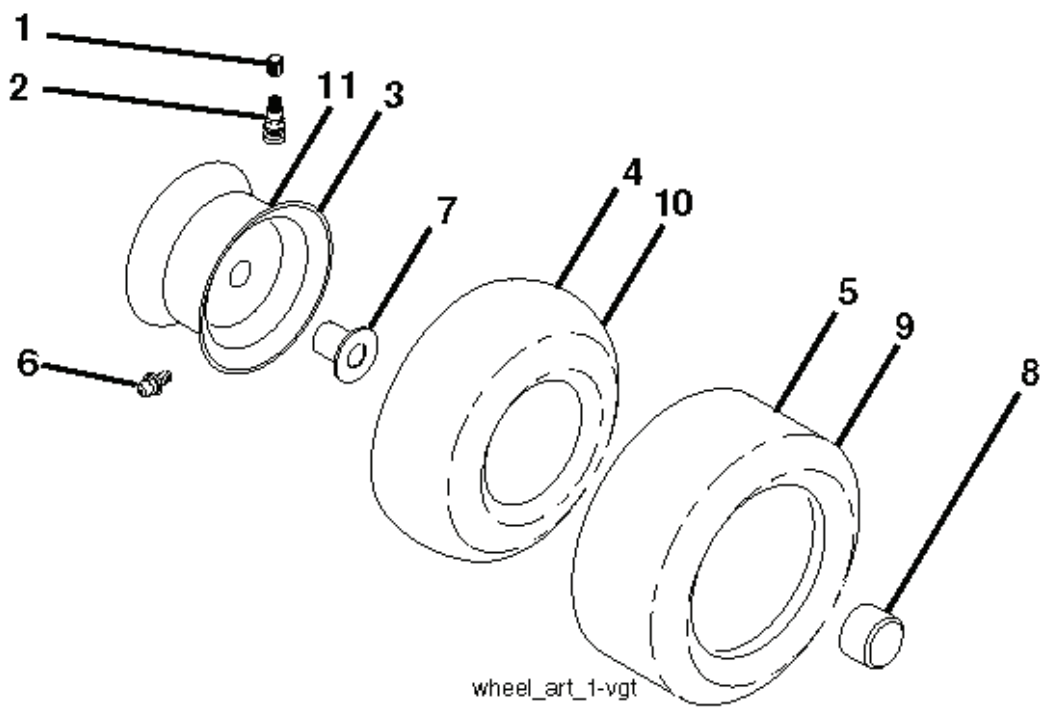

PTO SWITCH
(MATING SIDE)

IGNITION SWITCH

POSITION	CIRCUIT	"MAKE"
OFF	M+G+A1	
RUN/OVERRIDE	B+A1	
RUN	B+A1	L+A2
START	B + S + A1	

CHASSIS HARNESS
CONNECTOR
(MATING SIDE)

DASH HARNESS
CONNECTOR

WIRING INSULATED CLIPS
NOTE: IF WIRING INSULATED CLIPS WERE REMOVED FOR SERVICING OF UNIT, THEY SHOULD BE RE-INSTALLED TO PROPERLY SECURE YOUR WIRING.

NON-REMOVABLE
CONNECTIONS

REMOVABLE
CONNECTIONS

seat-tex_6.5SL_3

REF.	PART NO.	DESCRIPTION	REMARK	QTY.	KIT
1	532424078	SEAT		1	
2	532180166	BRACKET		1	
3	532140675	STRAP		1	
6	873800600	NUT		1	
7	532124181	SPRING		1	
8	532171877	BOLT		1	
10	532196977	PLATE		1	
21	532171852	BOLT		1	
37	873800500	LOCK NUT		1	
40	532197661	HANDLE		1	
41	532198200	SPRING		1	
43	874760612	BOLT		1	
44	819133812	WASHER		1	

REF.	PART NO.	DESCRIPTION	REMARK	QTY.	KIT
1	532416480	STEERING WHEEL		1	
2	532413591	LINK ARM		1	
4	532403089	SPINDLE SHAFT		1	
5	532403090	SPINDLE SHAFT		1	
6	532124931	WASHER		1	
7	532121748	WASHER		1	
8	812000029	RETAINER RING		1	
9	532121232	HUB CAP		1	
13	532121749	WASHER		1	
14	810040600	WASHER		1	
15	873540600	NUT		1	
16	532194746	SHAFT		1	
19	532194729	PLATE		1	
21	532186737	ADAPTER		1	
22	532420537	SUPPORT		1	
26	532415987	KNOB		1	
28	817000612	SCREW		1	
35	532194732	PLATE		1	
45	819183812	WASHER		1	
50	873900600	NUT		1	
51	873940800	NUT		1	
53	532188967	WASHER		1	
54	874760636	BOLT		1	
55	532414736	SPACER		1	
58	532194747	BOLT		1	
59	532194748	WASHER		1	
60	873971000	NUT		1	
61	532194740	LINK		1	
62	532194741	LINK		1	
63	817000512	SCREW		1	
64	532199849	SPRING RETAINER		1	
65	532194734	BRACKET		1	
66	871020748	BOLT		1	
67	532194737	BUSHING		1	
68	873900700	NUT		1	
69	532199162	WASHER		1	
70	532196197	BRACKET		1	
78	532057079	WASHER		1	
118	532406013	BEARING		1	