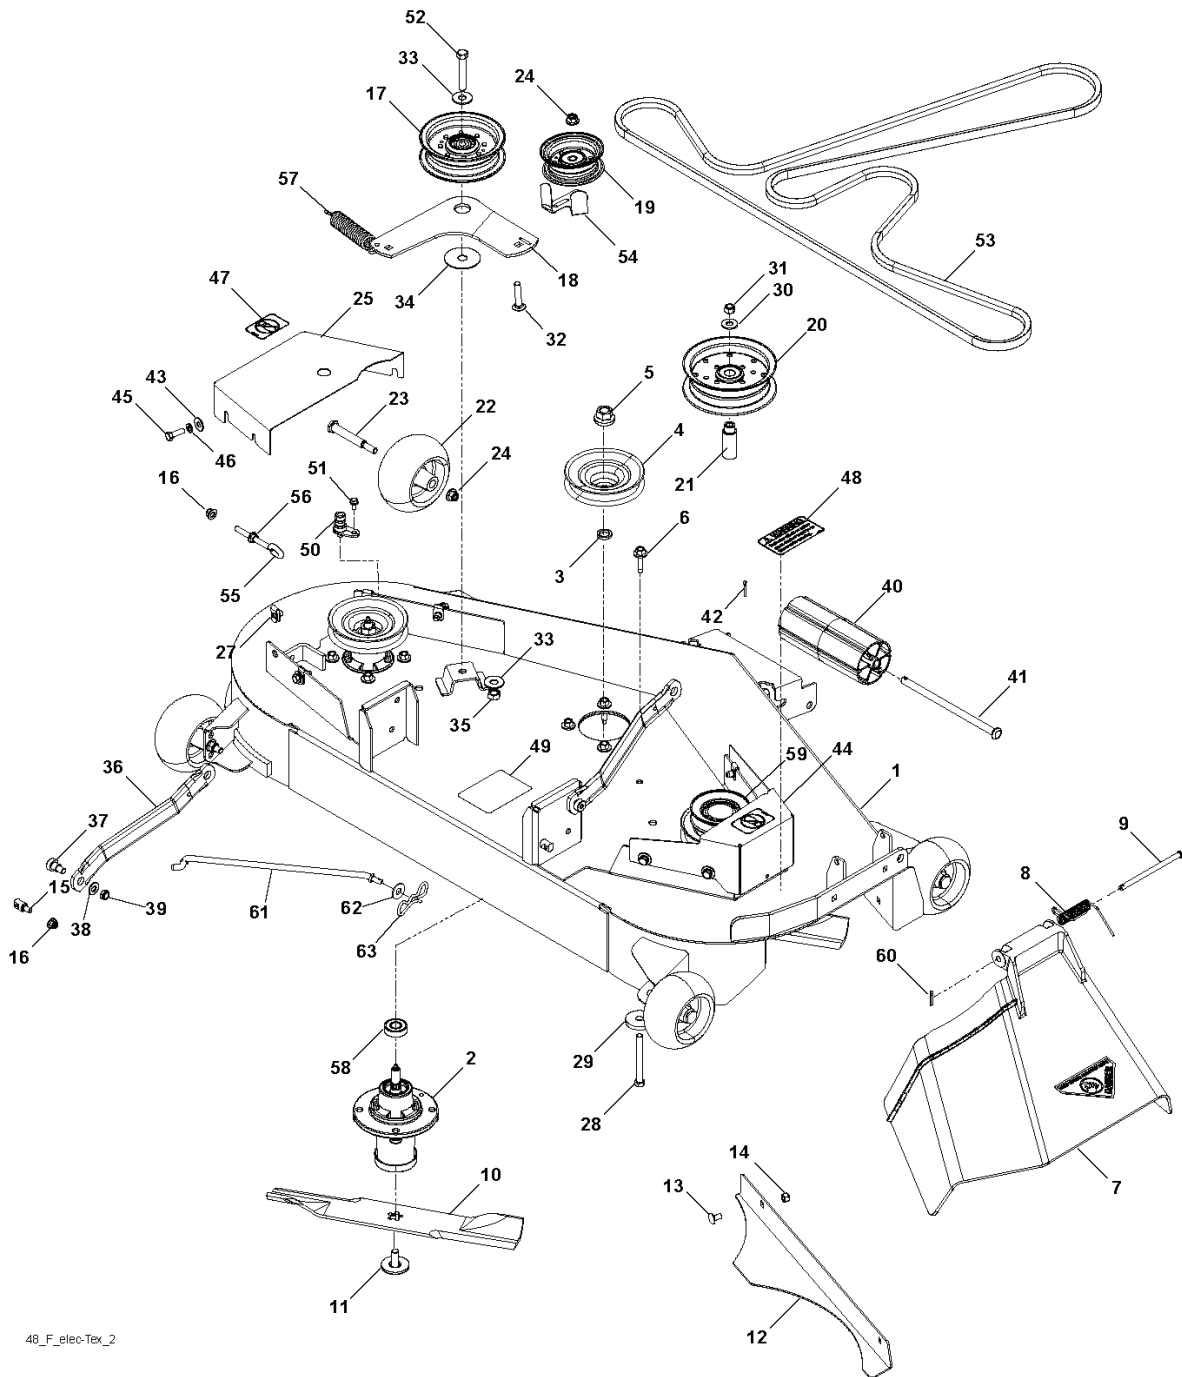

REF.	PART NO.	DESCRIPTION	REMARK	QTY.	KIT
1	000000000	W/O DESCRIPTION	Engine Briggs Model No. 44P777-1447-B1	1	
2	532149723	MUFFLER		1	
9	532194320	BELT GUIDE		1	
11	532400008	CLUTCH		1	
12	532405097	PULLEY		1	
15	532422804	TANK FUEL		1	
18	532430217	HUB CAP		1	
20	532423502	CONTROL		1	
21	532416358	SCREW		1	
28	532142158	FULE LINE		1	
29	532137180	SPARK ARRESTER KIT		1	
37	532123487	HOSE CLAMP		1	
41	532126197	WASHER		1	
42	810040700	WASHER		1	
45	873510400	NUT		1	
62	532146629	HEAT SHIELD		1	
69	532165391	GASKET		1	
70	532159955	TUBE		1	
71	532160589	TUBE		1	
79	532183906	SCREW		1	
84	817060620	SCREW		1	
85	532173937	BOLT		1	
87	537171877	BOLT		1	
90	817000616	SCREW		1	
91	532187495	BUSHING		1	
117	532420828	VALVE FUEL RESERVE		1