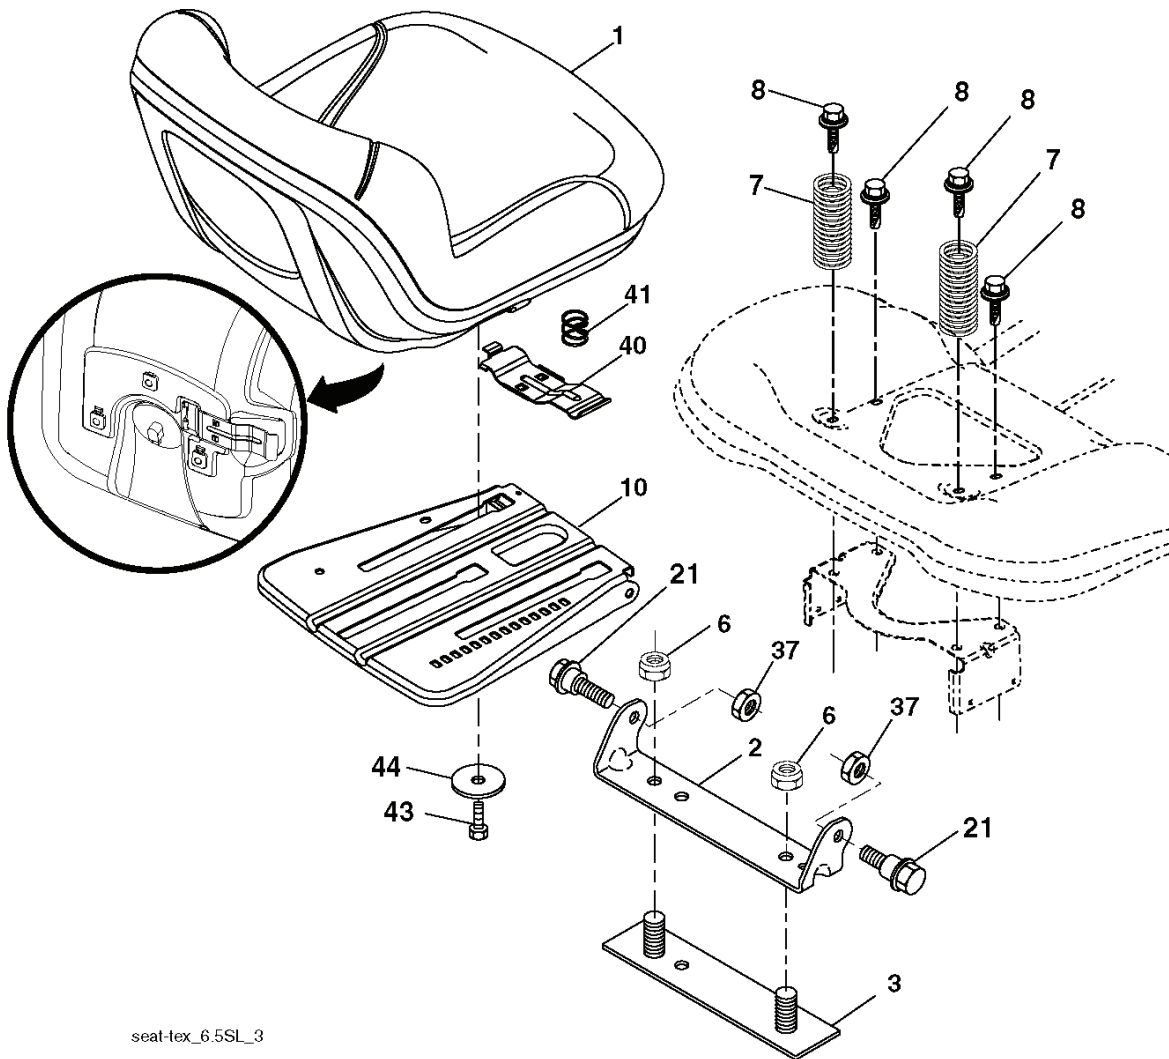

PTO SWITCH
(MATING SIDE)

IGNITION SWITCH

POSITION	CIRCUIT	"MAKE"
OFF	M+G+A1	
RUN/OVERRIDE	B+A1	
RUN	B+A1	L+A2
START	B + S + A1	

CHASSIS HARNESS
CONNECTOR
(MATING SIDE)

DASH HARNESS
CONNECTOR

WIRING INSULATED CLIPS
NOTE: IF WIRING INSULATED CLIPS WERE REMOVED FOR SERVICING OF UNIT, THEY SHOULD BE RE-INSTALLED TO PROPERLY SECURE YOUR WIRING.

NON-REMOVABLE
CONNECTIONS

REMOVABLE
CONNECTIONS

seat-tex_6.5SL_3

REF.	PART NO.	DESCRIPTION	REMARK	QTY.	KIT
1	532424078	SEAT		1	
2	532180166	BRACKET		1	
3	532140675	STRAP		1	
6	873800600	NUT		1	
7	532124181	SPRING		1	
8	532171877	BOLT		1	
10	532196977	PLATE		1	
21	532171852	BOLT		1	
37	873800500	LOCK NUT		1	
40	532197661	HANDLE		1	
41	532198200	SPRING		1	
43	874760612	BOLT		1	
44	819133812	WASHER		1	