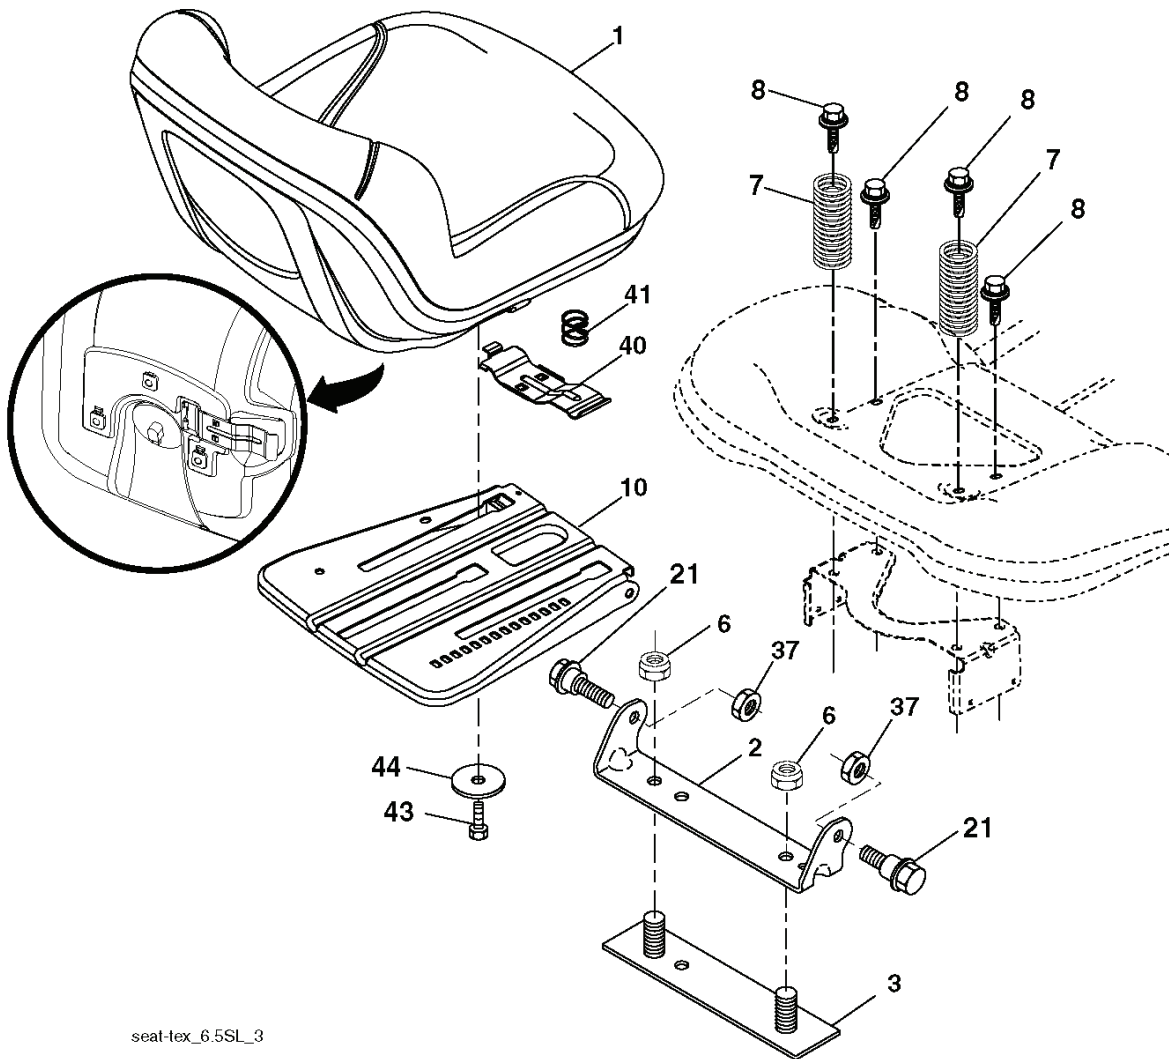

seat-tex_6.5SL_3

REF.	PART NO.	DESCRIPTION	REMARK	QTY.	KIT
1	532443263	SEAT		1	
2	532180166	BRACKET		1	
3	532140675	STRAP		1	
6	873800600	NUT		1	
7	532124181	SPRING		1	
8	532171877	BOLT		1	
10	532196977	PLATE		1	
21	532171852	BOLT		1	
37	873800500	LOCK NUT		1	
40	532439871	HANDLE		1	
41	532198200	SPRING		1	
43	874760612	BOLT		1	
44	819133812	WASHER		1