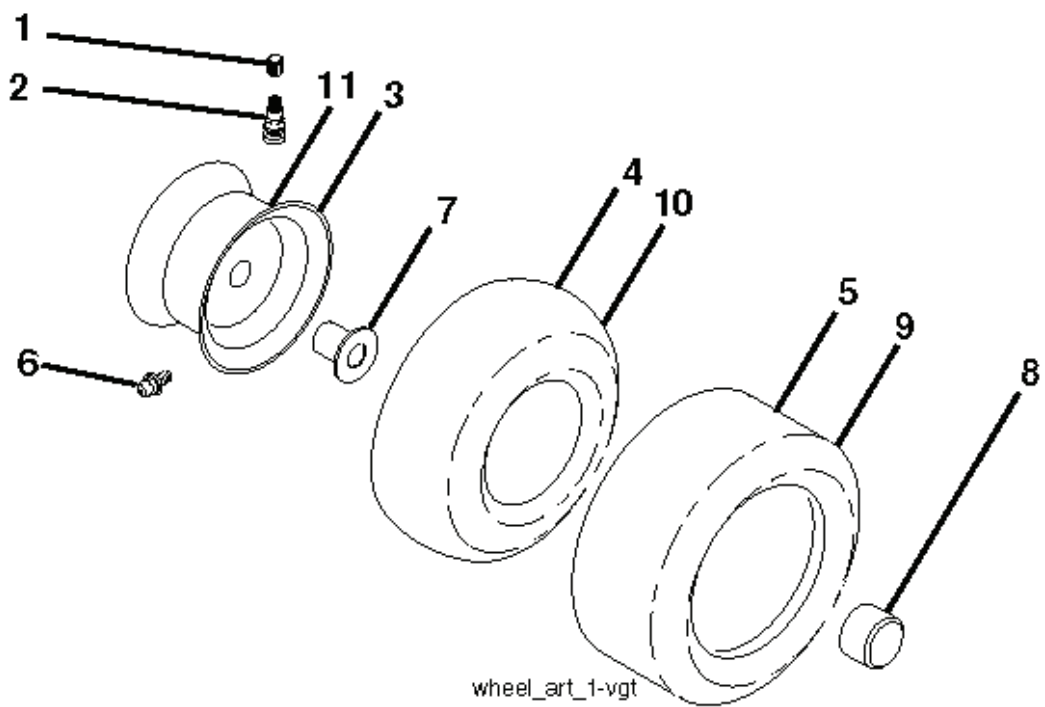

REF.	PART NO.	DESCRIPTION	REMARK	QTY.	KIT
1	532059192	CAP VALVE		1	
2	532065139	NIPPLE		1	
3	532181839	RIM ASSY	FRONT	1	
4	532008134	HOSE	(Service Item Only)	1	
5	532106230	TIRE	FRONT	1	
6	532124957	FITTING	(Front Wheel Only)	1	
7	532124959	BEARING	(Front Wheel Only)	1	
8	532175039	HUB CAP		1	
9	532122082	TIRE	REAR	1	
10	532124926	HOSE	(Service Item Only)	1	
11	532138337	RIM SPROCKET	REAR	1	
--	532144334	SEALING FOAM		1