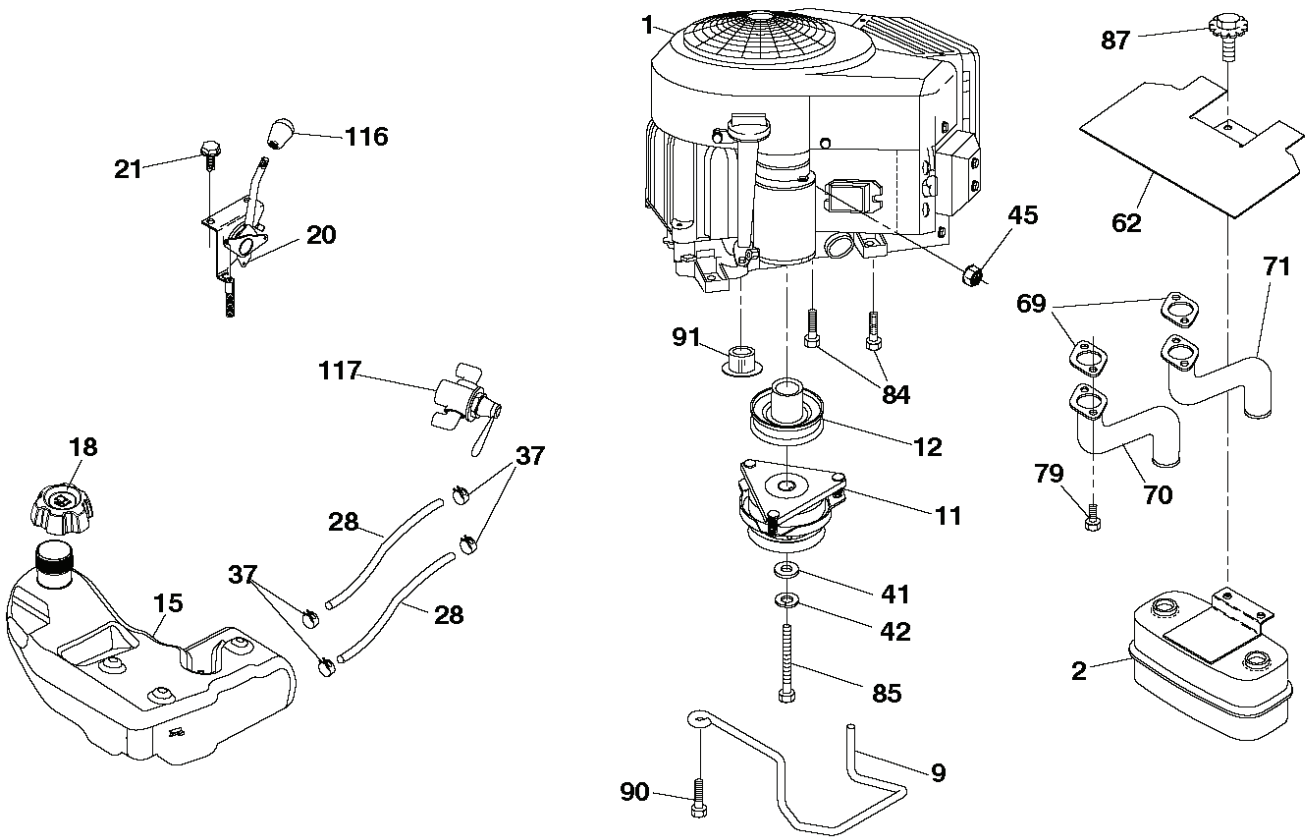

29

SPARK ARRESTER KIT

engine-tex_bs-2cyl_27

REF.	PART NO.	DESCRIPTION	REMARK	QTY.	KIT
1	000000000	W/O DESCRIPTION	Engine Briggs Model No. 44P777- 1573-G5(442257)	1	
2	532445962	MUFFLER		1	
9	532194320	BELT GUIDE		1	
11	532400008	CLUTCH		1	
12	532405097	PULLEY		1	
15	532422804	TANK FUEL		1	
18	532439645	FUEL CAP		1	
20	532424340	CONTROL THROTTLE/CHOKE		1	
21	532416358	SCREW		1	
28	532401135	LINE.FUEL.64"REAR.EMIS		1	
29	532137180	SPARK ARRESTER KIT		1	
37	532123487	HOSE CLAMP		1	
41	532126197	WASHER		1	
42	810040700	WASHER		1	
45	873510400	NUT		1	
62	532434017	SHIELD		1	
69	532165391	GASKET		1	
70	532159955	TUBE		1	
71	532160589	TUBE		1	
79	532183906	SCREW		1	
84	817060620	SCREW		1	
85	532173937	BOLT		1	
87	537171877	BOLT		1	
90	817000616	SCREW		1	
91	532187495	BUSHING		1	
116	539132624	KNOB		1	
117	532420828	VALVE FUEL RESERVE		1