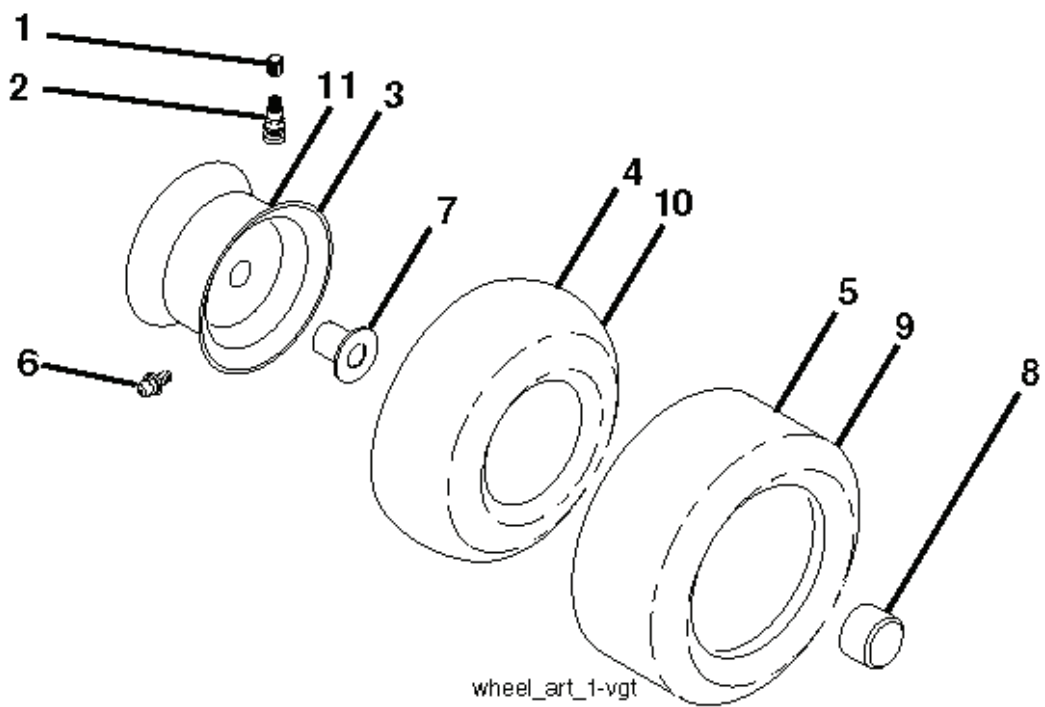

lift-tex_24

REF.	PART NO.	DESCRIPTION	REMARK	QTY.	KIT
2	532422027	SHAFT		1	
3	532195230	LEVER		1	
7	532411555	GRIP		1	
10	532196314	SPRING		1	
41	532175994	NUT		1	
87	532194209	SPRING		1	
88	532410710	SPRING		1	
89	819191912	WASHER		1	
91	532403407	LINK		1	
96	532195263	BUSHING		1	
97	817000612	SCREW		1	
98	574822501	SUSPENSION		1	
114	873360700	NUT		1	

PTO SWITCH
(MATING SIDE)

IGNITION SWITCH

POSITION	CIRCUIT	"MAKE"
OFF	M+G+A1	
RUN/OVERRIDE	B+A1	
RUN	B+A1	L+A2
START	B + S + A1	

CHASSIS HARNESS
CONNECTOR
(MATING SIDE)

DASH HARNESS
CONNECTOR

WIRING INSULATED CLIPS
NOTE: IF WIRING INSULATED CLIPS WERE REMOVED FOR SERVICING OF UNIT, THEY SHOULD BE RE-INSTALLED TO PROPERLY SECURE YOUR WIRING.

NON-REMOVABLE
CONNECTIONS

REMOVABLE
CONNECTIONS

REF.	PART NO.	DESCRIPTION	REMARK	QTY.	KIT
1	532443263	SEAT		1	
2	532180166	BRACKET		1	
3	532140675	STRAP		1	
6	873800600	NUT		1	
7	532124181	SPRING		1	
8	532171877	BOLT		1	
10	532196977	PLATE		1	
21	532171852	BOLT		1	
37	873800500	LOCK NUT		1	
40	532439871	HANDLE		1	
41	532198200	SPRING		1	
43	874760612	BOLT		1	
44	819133812	WASHER		1	

REF.	PART NO.	DESCRIPTION	REMARK	QTY.	KIT
1	532059192	CAP VALVE		1	
2	532065139	NIPPLE		1	
3	532444285	TIRE	FRONT	1	
4	532008134	HOSE	(Service Item Only)	1	
5	532437155	TIRE	FRONT	1	
6	532124957	FITTING	(Front Wheel Only)	1	
7	532124959	BEARING	(Front Wheel Only)	1	
8	532175039	HUB CAP		1	
9	532122082	TIRE	REAR	1	
10	532124926	HOSE	(Service Item Only)	1	
11	532138337	RIM SPROCKET	REAR	1	
--	532144334	SEALING FOAM		1	