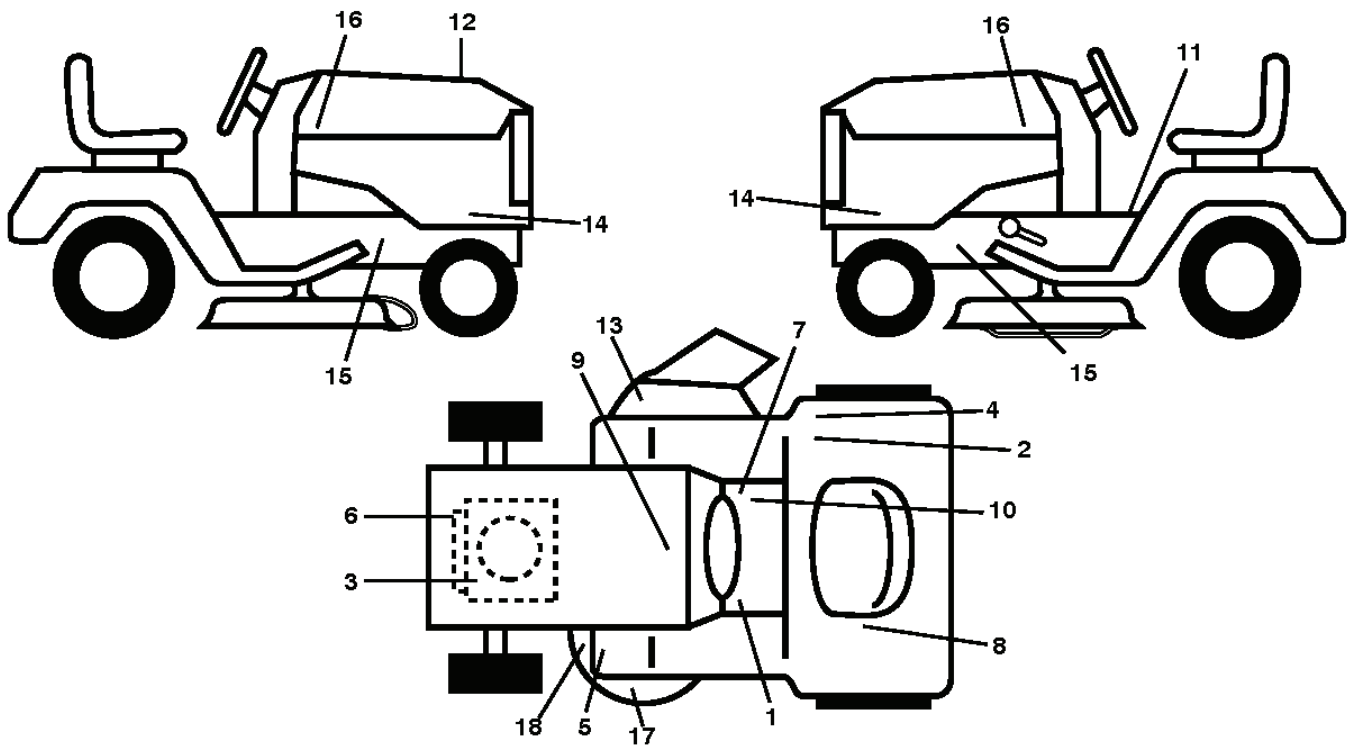

PTO SWITCH
(MATING SIDE)

IGNITION SWITCH

POSITION	CIRCUIT	"MAKE"
OFF	M+G+A1	
RUN/OVERRIDE	B+A1	
RUN	B+A1	L+A2
START	B + S + A1	

CHASSIS HARNESS
CONNECTOR
(MATING SIDE)

DASH HARNESS
CONNECTOR

WIRING INSULATED CLIPS
NOTE: IF WIRING INSULATED CLIPS WERE REMOVED FOR SERVICING OF UNIT, THEY SHOULD BE RE-INSTALLED TO PROPERLY SECURE YOUR WIRING.

NON-REMOVABLE
CONNECTIONS

REMOVABLE
CONNECTIONS

REF.	PART NO.	DESCRIPTION	REMARK	QTY.	KIT
1	532443263	SEAT		1	
2	532180166	BRACKET		1	
3	532140675	STRAP		1	
6	873800600	NUT		1	
7	532124181	SPRING		1	
8	532171877	BOLT		1	
10	532196977	PLATE		1	
21	532171852	BOLT		1	
37	873800500	LOCK NUT		1	
40	532439871	HANDLE		1	
41	532198200	SPRING		1	
43	874760612	BOLT		1	
44	819133812	WASHER		1	

REF.	PART NO.	DESCRIPTION	REMARK	QTY.	KIT
1	532059192	CAP VALVE		1	
2	532065139	NIPPLE		1	
3	532444285	TIRE	FRONT	1	
4	532008134	HOSE	(Service Item Only)	1	
5	532437155	TIRE	FRONT	1	
6	532124957	FITTING	(Front Wheel Only)	1	
7	532124959	BEARING	(Front Wheel Only)	1	
8	532175039	HUB CAP		1	
9	532122082	TIRE	REAR	1	
10	532124926	HOSE	(Service Item Only)	1	
11	532138337	RIM SPROCKET	REAR	1	
--	532144334	SEALING FOAM		1	