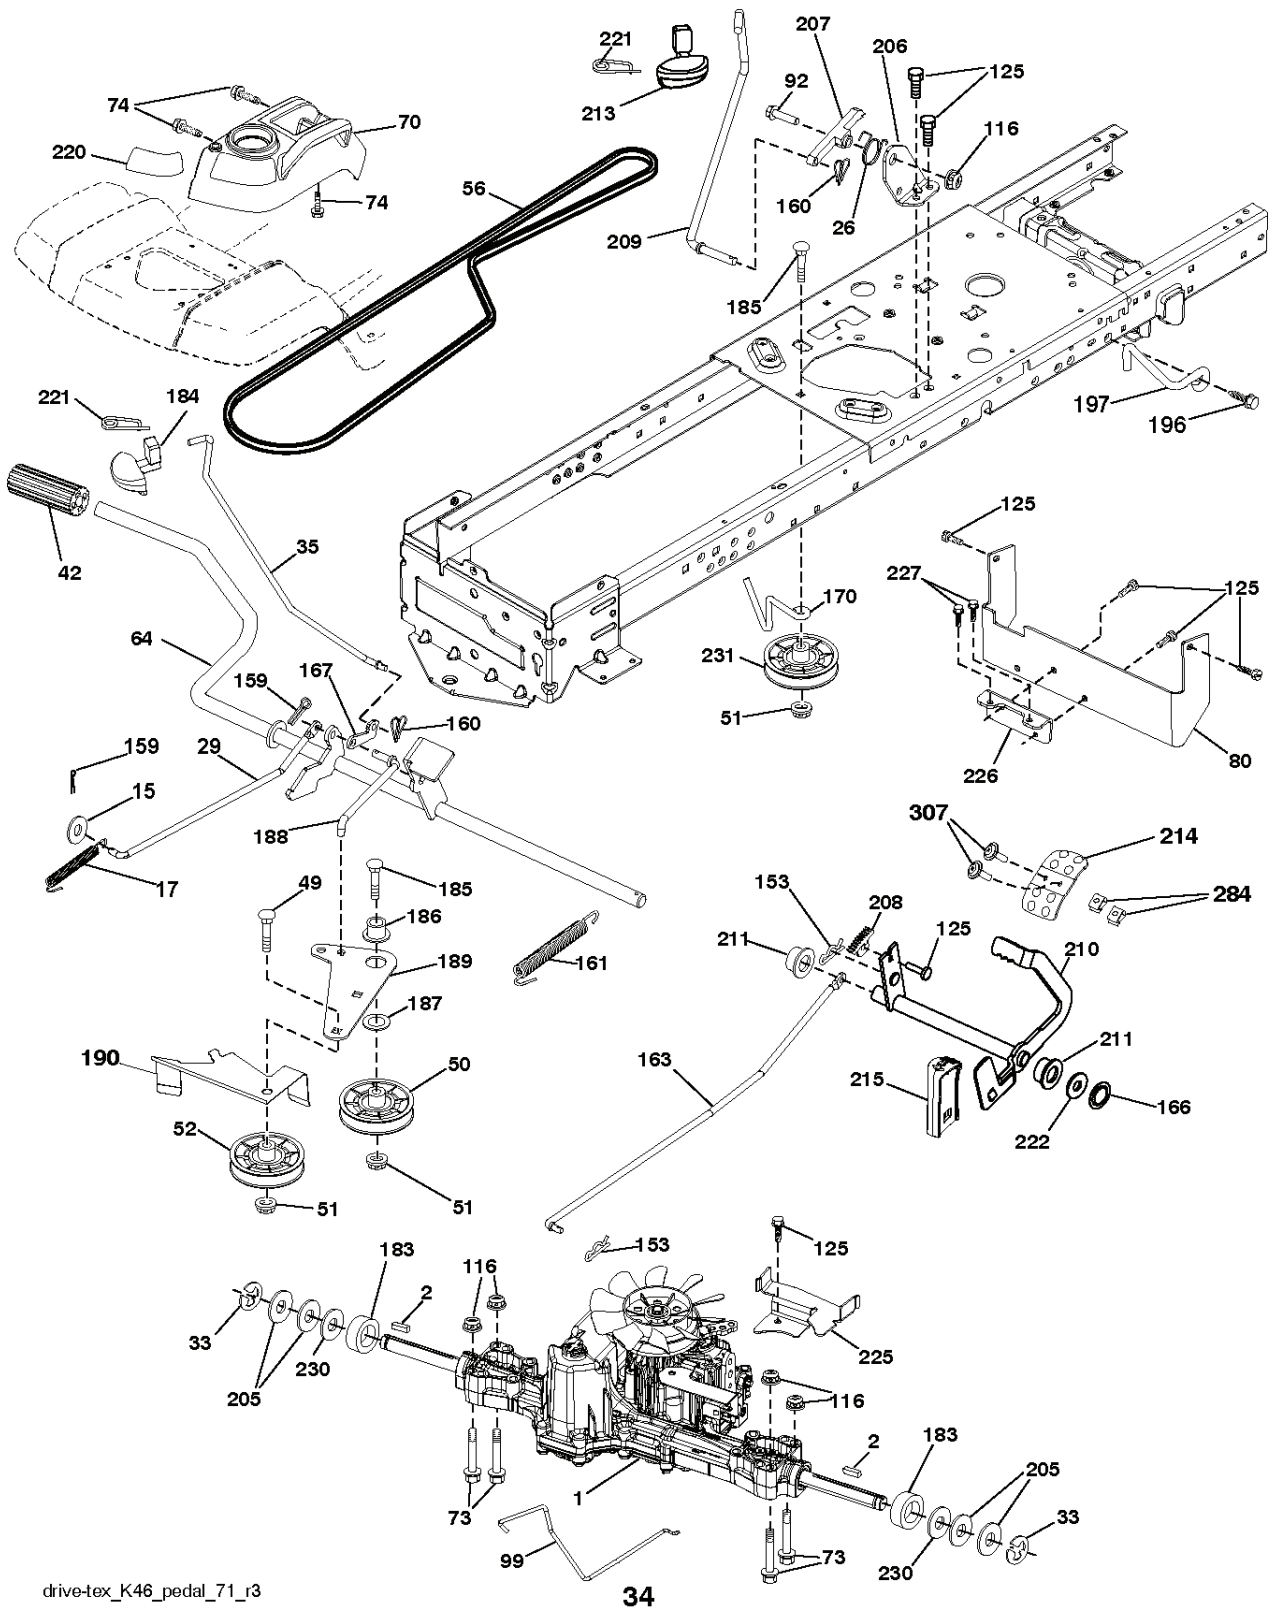

REF.	PART NO.	DESCRIPTION	REMARK	QTY.	KIT
1	000000000	W/O DESCRIPTION	Transaxle, TUFFTORQ K46CR(426121)	1	
2	532123583	KEY		1	
15	819131316	WASHER		1	
17	532413678	SRPING.BRAKE.K46.GREEN*SUBS/2*		1	
26	532199679	SPRING		1	
29	532403806	ROD		1	
33	812000001	RETAINER RING		1	
35	583864501	ROD		1	
42	532124872	PEDAL RUBBER		1	
49	872110614	BOLT		1	
50	532194327	PULLEY		1	
51	873900600	NUT		1	
52	532194326	PULLEY		1	
56	532130969	BELT		1	
64	532197865	SHAFT		1	
70	532439661	CONSOLE		1	
73	874490540	BOLT		1	
74	532142432	SCREW		1	
80	532440619	STRAP		1	
92	874760520	BOLT		1	
99	532415742	ROD		1	
116	873900500	NUT		1	
125	817000512	SCREW		1	
153	532124788	RETAINER RING		1	
159	876020412	SPLIT PIN		1	
160	532169484	PIN		1	
161	532105709	SPRING		1	
163	532448275	CONTROL		1	
166	532429164	NUT		1	
167	532405257	LATCH		1	
170	532413430	BELT GUIDE		1	
183	532137057	SPACER		1	
184	532441455	HANDLE		1	
185	872110622	BOLT		1	
186	532194321	SPACER		1	
187	819133210	WASHER		1	
188	532194323	LINK		1	
189	532194317	PLATE		1	
190	532194318	BELT GUIDE		1	
196	817000616	SCREW		1	
197	532195804	BRACKET		1	
205	532121748	WASHER		1	
206	532197867	BRACKET		1	
207	532197868	LATCH		1	
208	532197869	SUPPORT		1	
209	532199592	ROD		1	
210	532197860	ARM		1	
211	532120183	BEARING		1	
213	532403119	CONTROL		1	
214	532416863	PEDAL.FORWARD.HUSQVARNA.DEALER		1	
215	532401723	PEDAL		1	
220	532198908	LENS		1	
221	532403187	SPRING		1	
222	879212010	WASHER		1	
225	532403319	BELT GUIDE		1	
226	532401564	BRACKET		1	
227	817490512	SCREW		1	
230	532188967	WASHER		1	
231	532407287	PULLEY		1	
284	532417693	NUT		1	
307	874180412	SCREW		1