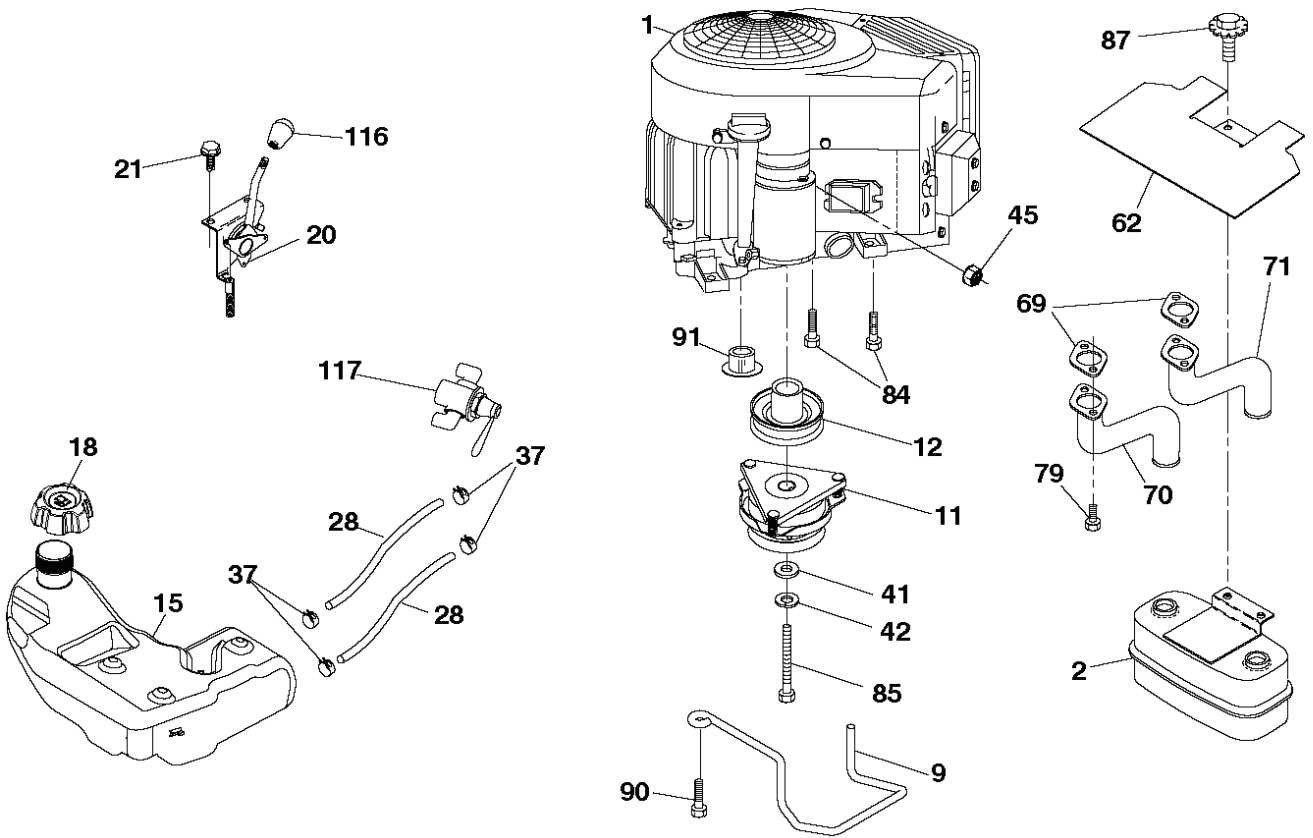

29

SPARK ARRESTER KIT

engine-tex_bs-2cyl_27

REF.	PART NO.	DESCRIPTION	REMARK	QTY.	KIT
1	000000000	W/O DESCRIPTION	Engine Briggs Model No. 44P777- 1573-G5(442257)	1	
2	532149723	MUFFLER		1	
9	532194320	BELT GUIDE		1	
11	532400008	CLUTCH		1	
12	532405097	PULLEY		1	
15	532422804	TANK FUEL		1	
18	532439645	FUEL CAP		1	
20	532424340	CONTROL THROTTLE/CHOKE		1	
21	532416358	SCREW		1	
28	532400414	LINE.FUEL.1/4".ID(Low		1	
29	532137180	SPARK ARRESTER KIT		1	
37	532123487	HOSE CLAMP		1	
41	532126197	WASHER		1	
42	810040700	WASHER		1	
45	873510400	NUT		1	
62	532434017	SHIELD		1	
69	532165391	GASKET		1	
70	581881101	TUBE		1	
71	581881001	TUBE		1	
79	532183906	SCREW		1	
84	817060620	SCREW		1	
85	532173937	BOLT		1	
87	537171877	BOLT		1	
90	817000616	SCREW		1	
91	532187495	BUSHING		1	
116	539132624	KNOB		1	
117	532420828	VALVE FUEL RESERVE		1	