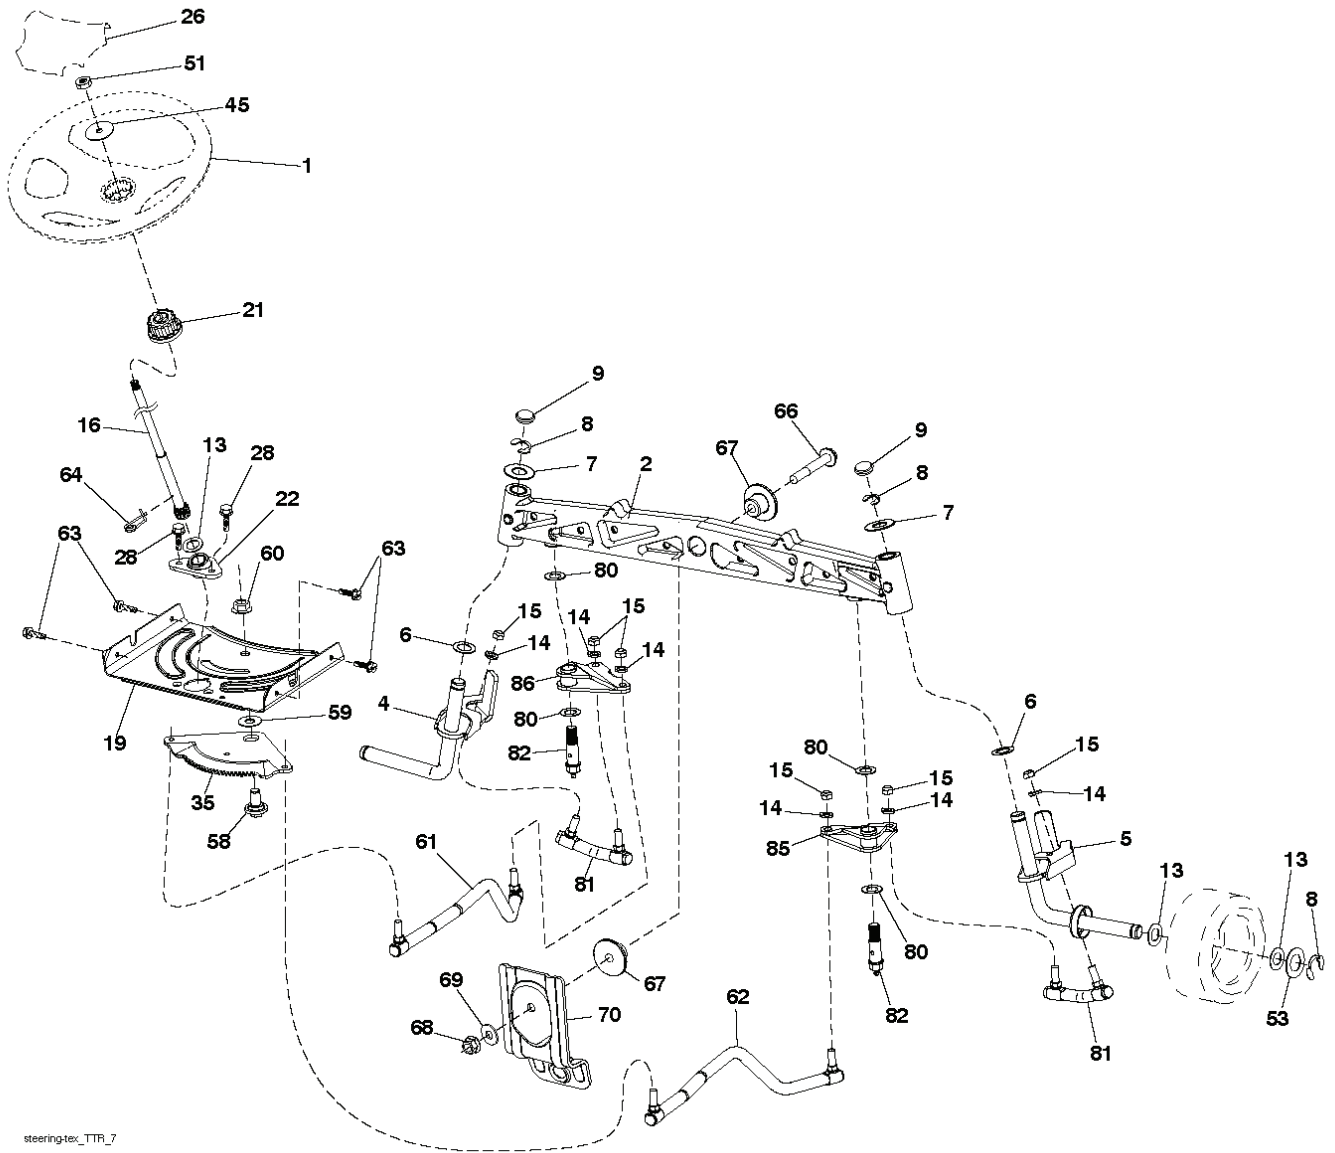

REF.	PART NO.	DESCRIPTION	REMARK	QTY.	KIT
1	532439740	STEERING WHEEL		1	
2	532436870	WHEEL AXLE		1	
4	532436873	SPINDLE		1	
5	532436874	SPINDLE		1	
6	532124931	WASHER		1	
7	532121748	WASHER		1	
8	812000029	RETAINER RING		1	
9	532121232	HUB CAP		1	
13	532121749	WASHER		1	
14	810040600	WASHER		1	
15	873540600	NUT		1	
16	532444212	SHAFT		1	
19	532194729	PLATE		1	
21	532437747	ADAPTER WHEEL		1	
22	532194845	BUSHING		1	
26	532439743	HUB CAP		1	
28	817000612	SCREW		1	
35	532440770	GEAR		1	
45	819183812	WASHER		1	
51	873940800	NUT		1	
53	532188967	WASHER		1	
58	532194747	BOLT		1	
59	532194748	WASHER		1	
60	873971000	NUT		1	
61	532436884	LINK		1	
62	532436885	TUBE		1	
63	817000512	SCREW		1	
64	532199849	SPRING RETAINER		1	
66	871020748	BOLT		1	
67	532194737	BUSHING		1	
68	873900700	NUT		1	
69	532199162	WASHER		1	
70	532196197	BRACKET		1	
80	532001370	WASHER		1	
81	532436887	LINK		1	
82	532436877	BOLT		1	
85	532441873	PIVOT		1	
86	532441872	PIVOT		1	
	PART NO.		REMARK		KIT