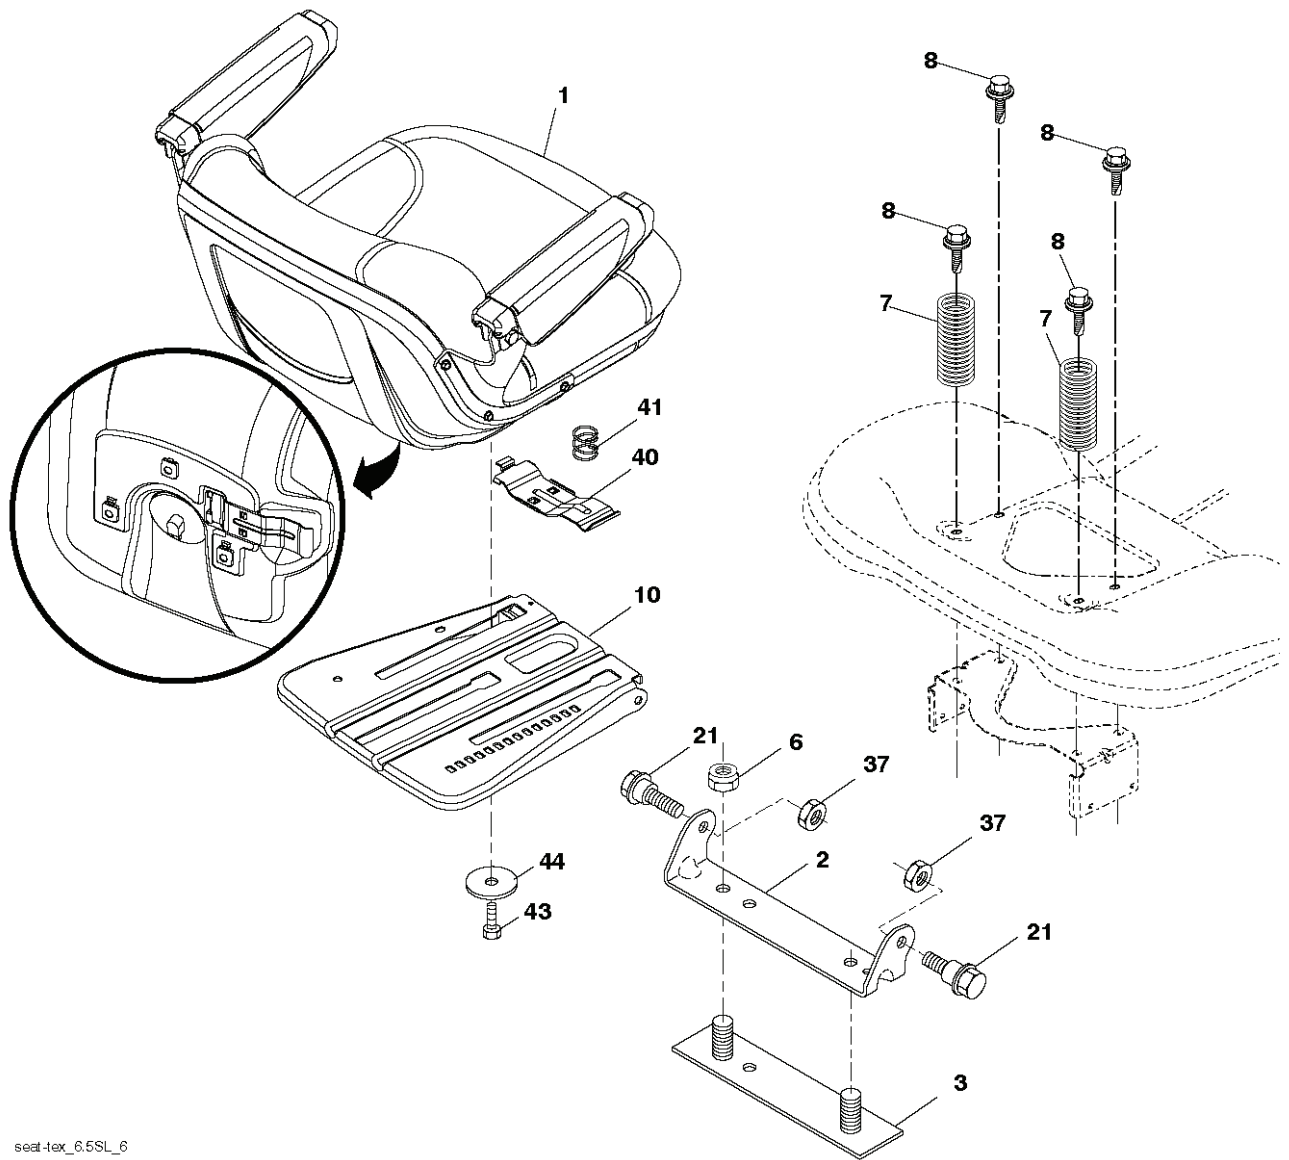

PTO SWITCH
(MATING SIDE)

IGNITION SWITCH

POSITION	CIRCUIT	"MAKE"
OFF	M+G+A1	
RUN/OVERRIDE	B+A1	
RUN	B+A1	L+A2
START	B + S + A1	

CHASSIS HARNESS
CONNECTOR
(MATING SIDE)

DASH HARNESS
CONNECTOR

WIRING INSULATED CLIPS
NOTE: IF WIRING INSULATED CLIPS WERE REMOVED FOR SERVICING OF UNIT, THEY SHOULD BE RE-INSTALLED TO PROPERLY SECURE YOUR WIRING.

NON-REMOVABLE
CONNECTIONS

REMOVABLE
CONNECTIONS

REF.	PART NO.	DESCRIPTION	REMARK	QTY.	KIT
1	532443263	SEAT		1	
2	532180166	BRACKET		1	
3	532140675	STRAP		1	
6	873800600	NUT		1	
7	532124181	SPRING		1	
8	532171877	BOLT		1	
10	532196977	PLATE		1	
21	532171852	BOLT		1	
37	873800500	LOCK NUT		1	
40	532439871	HANDLE		1	
41	532198200	SPRING		1	
43	874760612	BOLT		1	
44	819133812	WASHER		1	