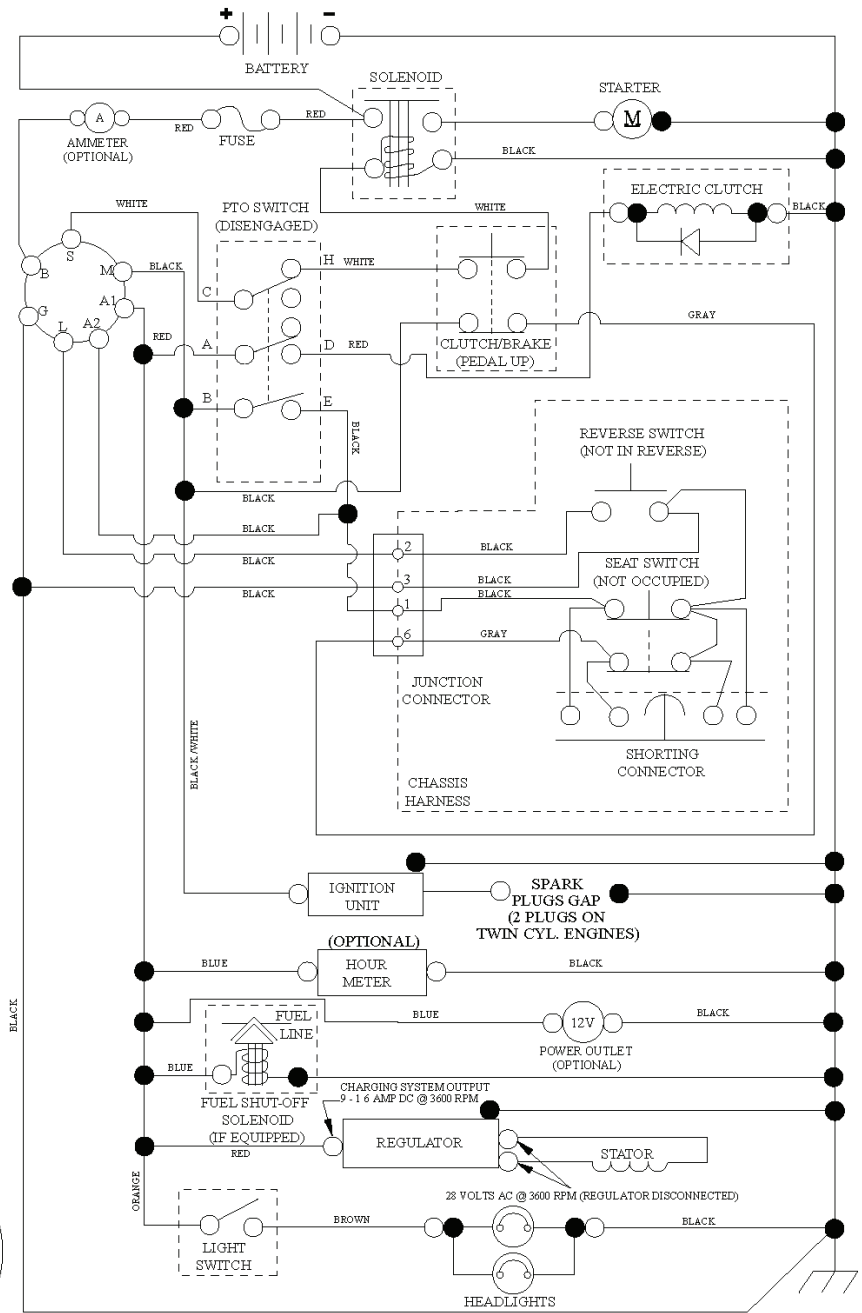

POSITION	CIRCUIT	"MAKE"
OFF	M+G+A1	
RUN/OVERRIDE	B+A1	
RUN	B+A1	L+A2
START	B + S + A1	

WIRING INSULATED CLIPS
NOTE: IF WIRING INSULATED
CLIPS WERE REMOVED FOR
SERVICING OF UNIT, THEY
SHOULD BE RE-INSTALLED TO
PROPERLY SECURE YOUR
WIRING.

●
NON-REMOVABLE
CONNECTIONS

○
REMOVABLE
CONNECTIONS