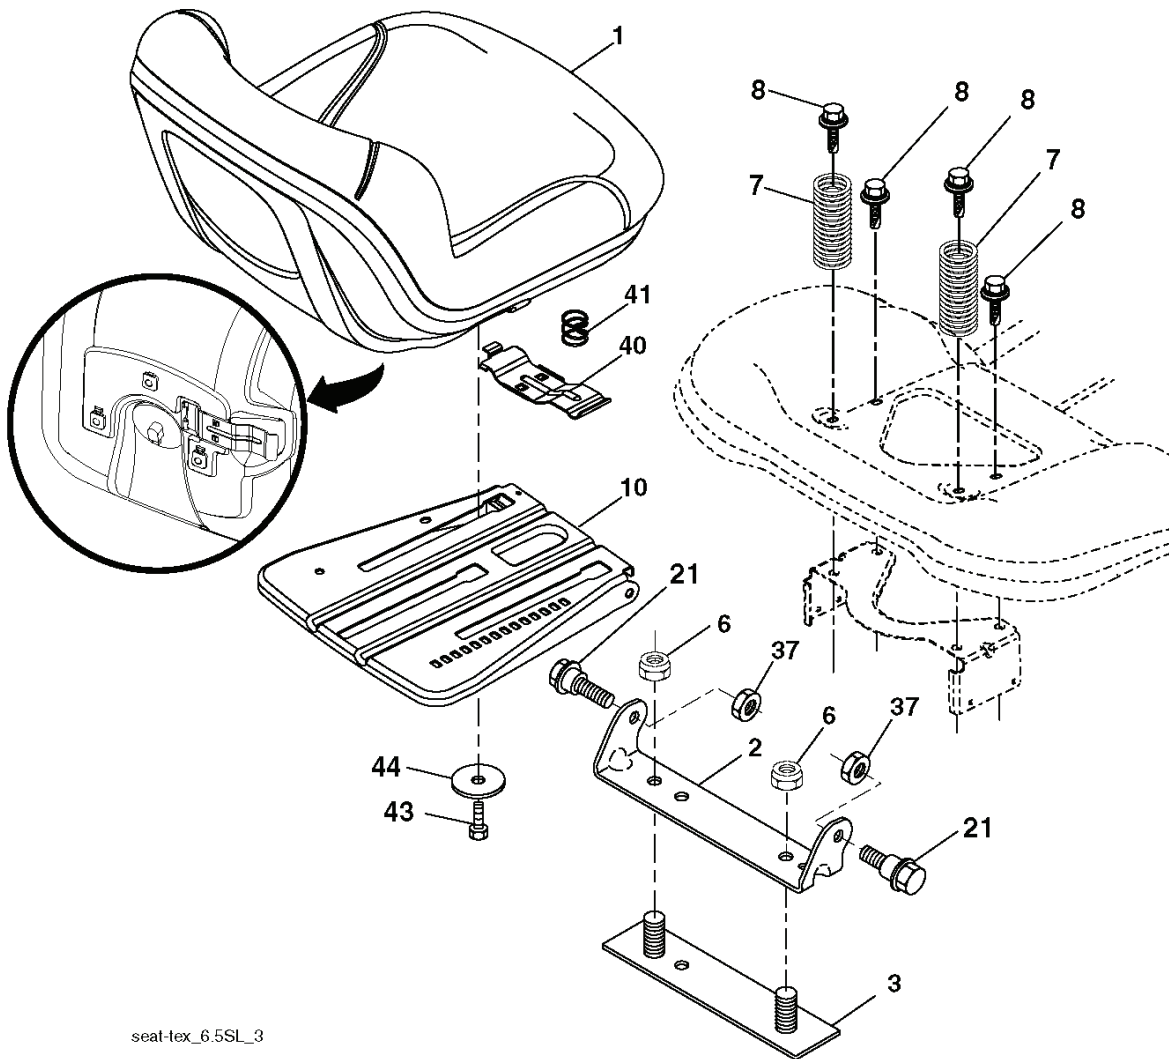

PTO SWITCH
(MATING SIDE)

IGNITION SWITCH

POSITION	CIRCUIT	"MAKE"
OFF	M+G+A1	
RUN/OVERRIDE	B+A1	
RUN	B+A1	L+A2
START	B + S + A1	

CHASSIS HARNESS
CONNECTOR
(MATING SIDE)

DASH HARNESS
CONNECTOR

WIRING INSULATED CLIPS
NOTE: IF WIRING INSULATED
CLIPS WERE REMOVED FOR
SERVICING OF UNIT, THEY
SHOULD BE RE-INSTALLED TO
PROPERLY SECURE YOUR
WIRING.

●
NON-REMOVABLE
CONNECTIONS

○
REMOVABLE
CONNECTIONS

seat-tex_6.5SL_3

REF.	PART NO.	DESCRIPTION	REMARK	QTY.	KIT
1	532424073	SEAT W/ARMREST		1	
2	532180166	BRACKET		1	
3	532140675	STRAP		1	
6	873800600	NUT		1	
7	532124181	SPRING		1	
8	532171877	BOLT		1	
10	532196977	PLATE		1	
21	532171852	BOLT		1	
37	873800500	LOCK NUT		1	
40	532197661	HANDLE		1	
41	532198200	SPRING		1	
43	874760612	BOLT		1	
44	819133812	WASHER		1	