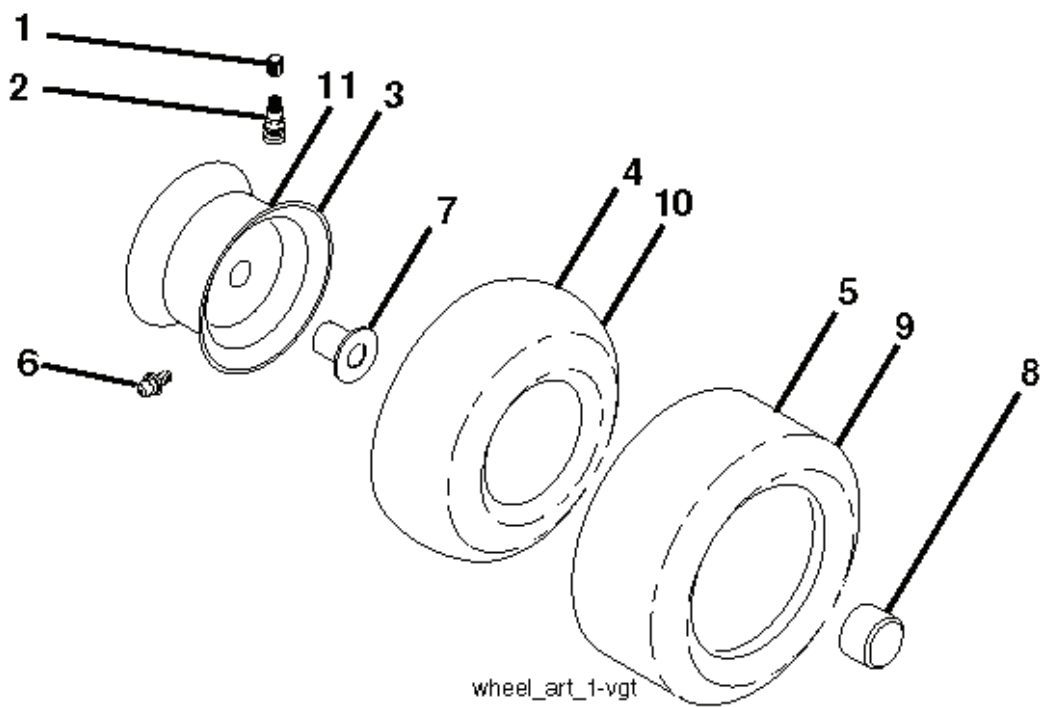

PTO SWITCH
(MATING SIDE)

IGNITION SWITCH

POSITION	CIRCUIT	"MAKE"
OFF	M+G+A1	
RUN/OVERRIDE	B+A1	
RUN	B+A1	L+A2
START	B + S + A1	

CHASSIS HARNESS
CONNECTOR
(MATING SIDE)

DASH HARNESS
CONNECTOR

WIRING INSULATED CLIPS
NOTE: IF WIRING INSULATED
CLIPS WERE REMOVED FOR
SERVICING OF UNIT, THEY
SHOULD BE RE-INSTALLED TO
PROPERLY SECURE YOUR
WIRING.

●
NON-REMOVABLE
CONNECTIONS

○
REMOVABLE
CONNECTIONS

seat-tex_6.5SL_3

REF.	PART NO.	DESCRIPTION	REMARK	QTY.	KIT
1	532424073	SEAT W/ARMREST		1	
2	532180166	BRACKET		1	
3	532140675	STRAP		1	
6	873800600	NUT		1	
7	532124181	SPRING		1	
8	532171877	BOLT		1	
10	532196977	PLATE		1	
21	532171852	BOLT		1	
37	873800500	LOCK NUT		1	
40	532197661	HANDLE		1	
41	532198200	SPRING		1	
43	874760612	BOLT		1	
44	819133812	WASHER		1	

wheel_art_1-vgt

REF.	PART NO.	DESCRIPTION	REMARK	QTY.	KIT
1	532059192	CAP VALVE		1	
2	532065139	NIPPLE		1	
3	532181839	RIM ASSY	FRONT	1	
4	532008134	HOSE	(Service Item Only)	1	
5	532106230	TIRE	FRONT	1	
6	532124957	FITTING	(Front Wheel Only)	1	
7	532124959	BEARING	(Front Wheel Only)	1	
8	532175039	HUB CAP		1	
9	532122082	TIRE	REAR	1	
10	532124926	HOSE	(Service Item Only)	1	
11	532138337	RIM SPROCKET	REAR	1	
--	532144334	SEALING FOAM		1	