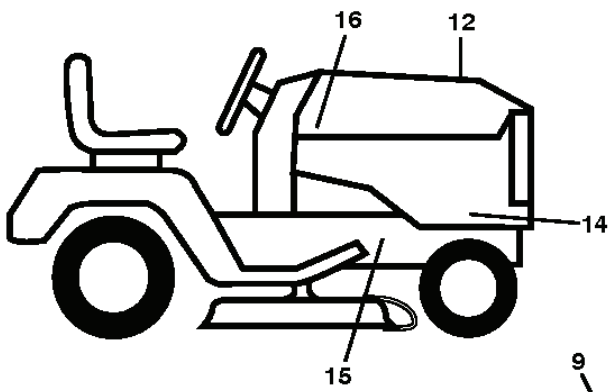

REF.	PART NO.	DESCRIPTION	REMARK	QTY.	KIT
1	532159737	DECAL		1	
2	532168869	DECAL		1	
3	532432917	DECAL		1	
4	532124433	DECAL		1	
5	532418600	DECAL		1	
6	532196841	DECAL		1	
7	532140837	DECAL		1	
8	532426209	DECAL		1	
9	532145005	DECAL		1	
10	532178302	DECAL		1	
11	532400389	LABEL		1	
12	532433771	DECAL		1	
14	532441572	DECAL		1	
15	532159736	DECAL		1	
16	581627301	DECAL		1	
17	532198785	LABEL		1	
--	532166960	DECAL		1	
--	532439882	PAD		1	
--	532439881	PAD		1	
--	532162598	DECAL		1	
--	539105743	DECAL		1	
--	539113224	DECAL		1