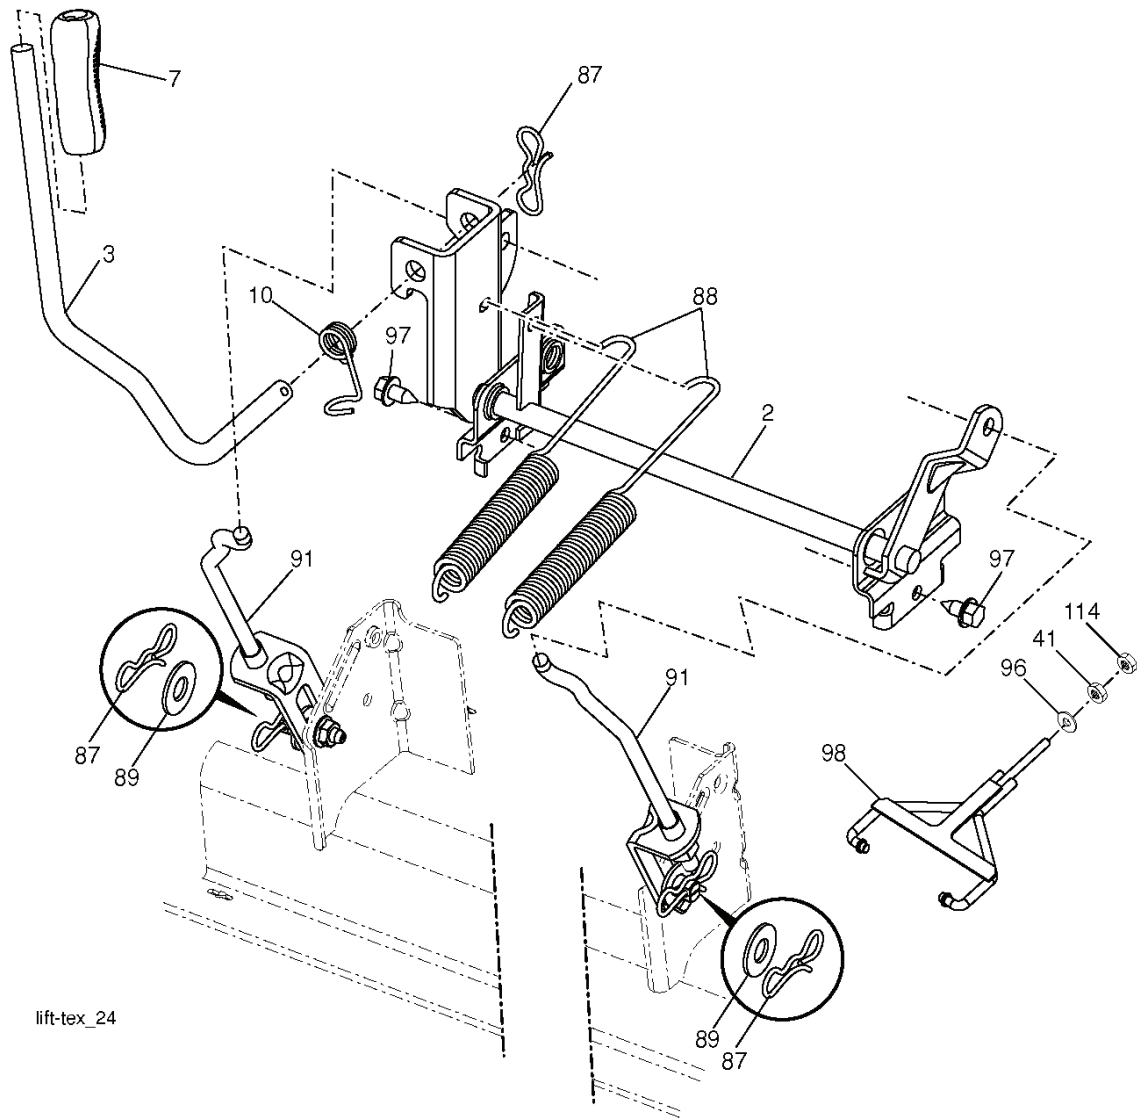

lift-tex_24

REF.	PART NO.	DESCRIPTION	REMARK	QTY.	KIT
2	532422027	SHAFT		1	
3	532195230	LEVER		1	
7	532411555	GRIP		1	
10	532196314	SPRING		1	
41	532175994	NUT		1	
87	532194209	SPRING		1	
88	532410710	SPRING		1	
89	819191912	WASHER		1	
91	532403407	LINK		1	
96	532195263	BUSHING		1	
97	817000612	SCREW		1	
98	574822501	SUSPENSION		1	
114	873360700	NUT		1