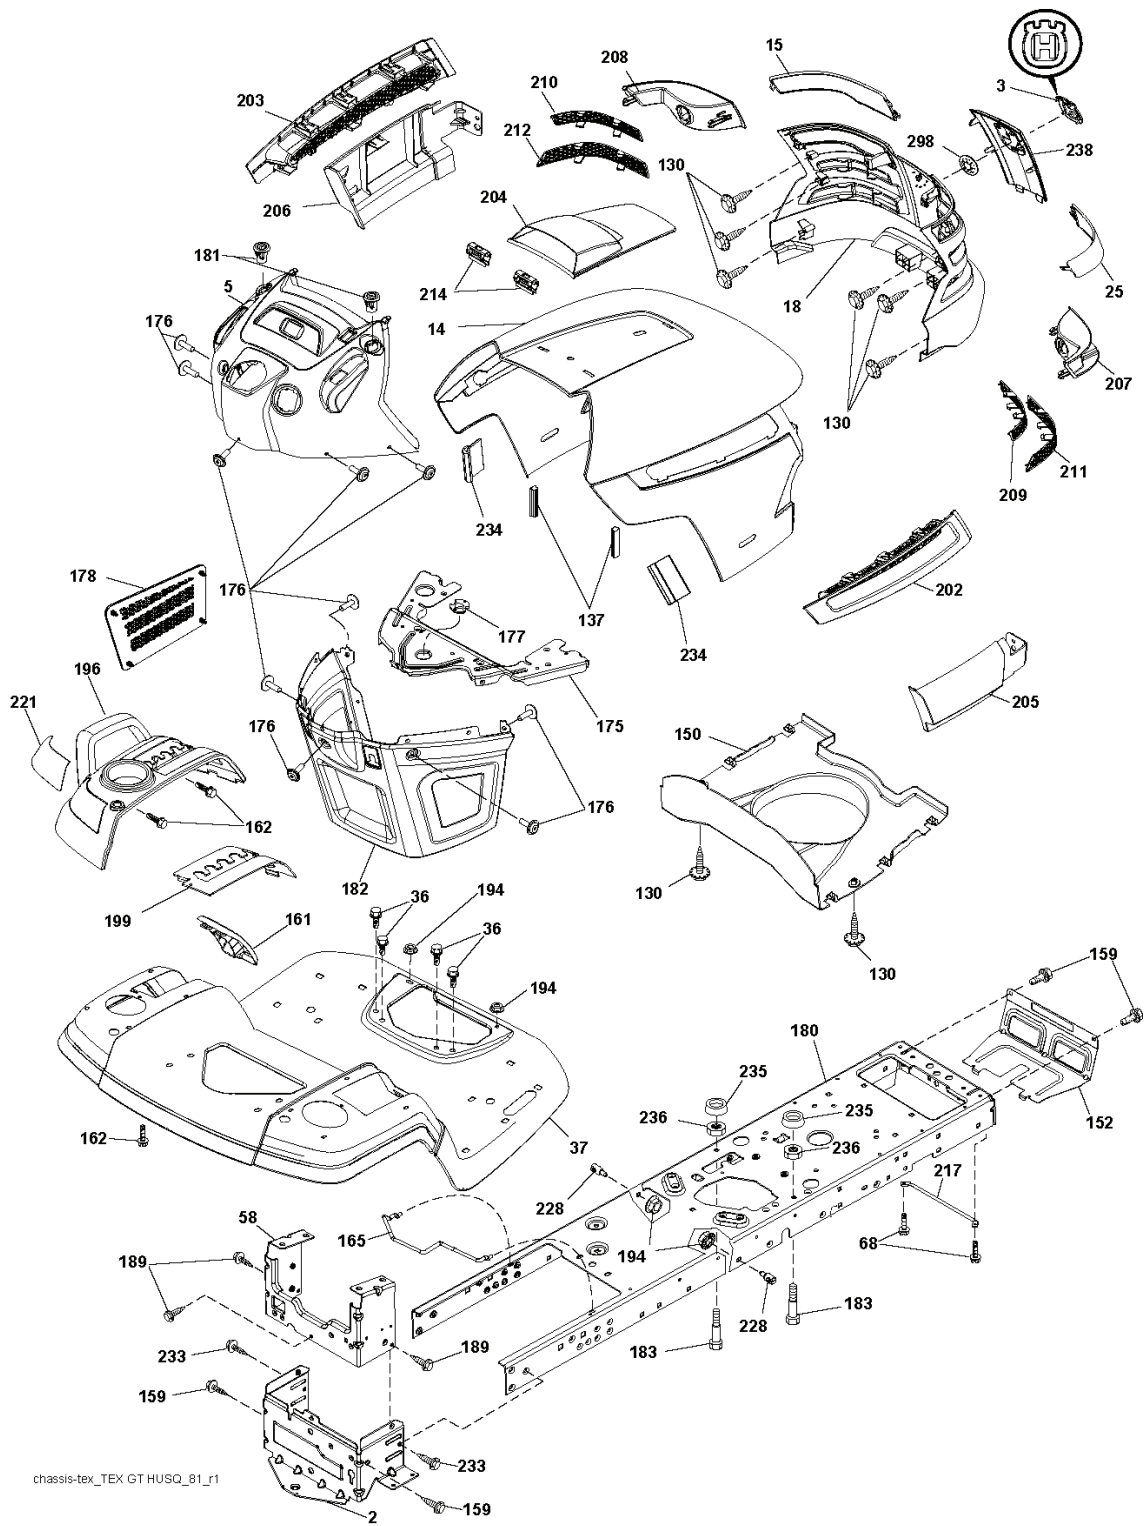

PTO SWITCH
(MATING SIDE)

IGNITION SWITCH

POSITION	CIRCUIT	"MAKE"
OFF	M+G+A1	
RUN/OVERRIDE	B+A1	
RUN	B+A1	L+A2
START	B + S + A1	

CHASSIS HARNESS
CONNECTOR
(MATING SIDE)

DASH HARNESS
CONNECTOR

WIRING INSULATED CLIPS
NOTE: IF WIRING INSULATED
CLIPS WERE REMOVED FOR
SERVICING OF UNIT, THEY
SHOULD BE RE-INSTALLED TO
PROPERLY SECURE YOUR
WIRING.

●
NON-REMOVABLE
CONNECTIONS

○
REMOVABLE
CONNECTIONS

seat-tex_6.5SL_3

REF.	PART NO.	DESCRIPTION	REMARK	QTY.	KIT
1	532424073	SEAT W/ARMREST		1	
2	532180166	BRACKET		1	
3	532140675	STRAP		1	
6	873800600	NUT		1	
7	532124181	SPRING		1	
8	532171877	BOLT		1	
10	532196977	PLATE		1	
21	532171852	BOLT		1	
37	873800500	LOCK NUT		1	
40	532197661	HANDLE		1	
41	532198200	SPRING		1	
43	874760612	BOLT		1	
44	819133812	WASHER		1	

wheel_art_1-vgt

REF.	PART NO.	DESCRIPTION	REMARK	QTY.	KIT
1	532059192	CAP VALVE		1	
2	532065139	NIPPLE		1	
3	532181839	RIM ASSY	FRONT	1	
4	532008134	HOSE	(Service Item Only)	1	
5	532106230	TIRE	FRONT	1	
6	532124957	FITTING	(Front Wheel Only)	1	
7	532124959	BEARING	(Front Wheel Only)	1	
8	532175039	HUB CAP		1	
9	532122082	TIRE	REAR	1	
10	532124926	HOSE	(Service Item Only)	1	
11	532138337	RIM SPROCKET	REAR	1	
--	532144334	SEALING FOAM		1	