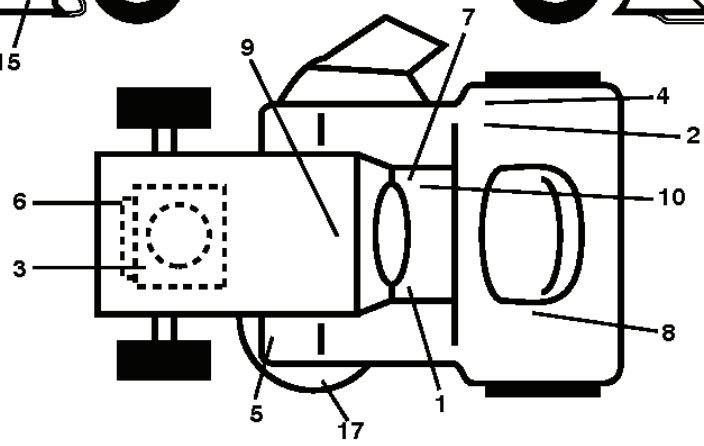

REF.	PART NO.	DESCRIPTION	REMARK	QTY.	KIT
1	532159737	DECAL		1	
2	532168869	DECAL		1	
3	532432917	DECAL		1	
4	532124433	DECAL		1	
5	532418600	DECAL		1	
6	532196841	DECAL		1	
7	532140837	DECAL		1	
8	532426209	DECAL		1	
9	532145005	DECAL		1	
10	532178302	DECAL		1	
11	532400389	LABEL		1	
12	532433771	DECAL		1	
14	532441572	DECAL		1	
15	532159736	DECAL		1	
16	581627301	DECAL		1	
17	532198785	LABEL		1	
--	532166960	DECAL		1	
--	532439882	PAD		1	
--	532439881	PAD		1	
--	532162598	DECAL		1	
--	539105743	DECAL		1	
--	539113224	DECAL		1