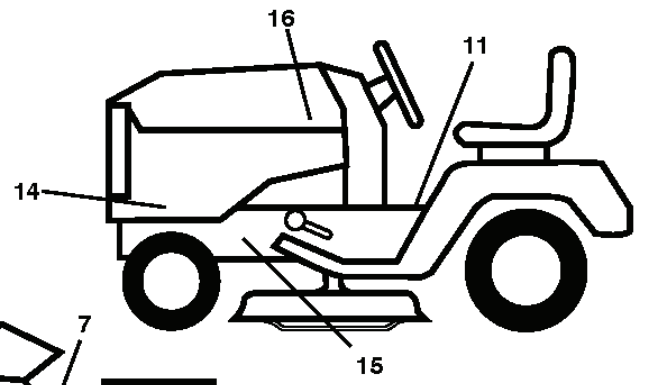

REF.	PART NO.	DESCRIPTION	REMARK	QTY.	KIT
1	532159737	DECAL		1	
2	532168869	DECAL		1	
3	532432917	DECAL		1	
4	532124433	DECAL		1	
5	532418600	DECAL		1	
6	532196841	DECAL		1	
7	532140837	DECAL		1	
8	532426209	DECAL		1	
9	532145005	DECAL		1	
10	532178302	DECAL		1	
11	532400389	LABEL		1	
12	532433771	DECAL		1	
14	532441572	DECAL		1	
15	532159736	DECAL		1	
16	581627301	DECAL		1	
17	532198785	LABEL		1	
--	532166960	DECAL		1	
--	532439882	PAD		1	
--	532439881	PAD		1	
--	532162598	DECAL		1	
--	539105743	DECAL		1	
--	539113224	DECAL		1