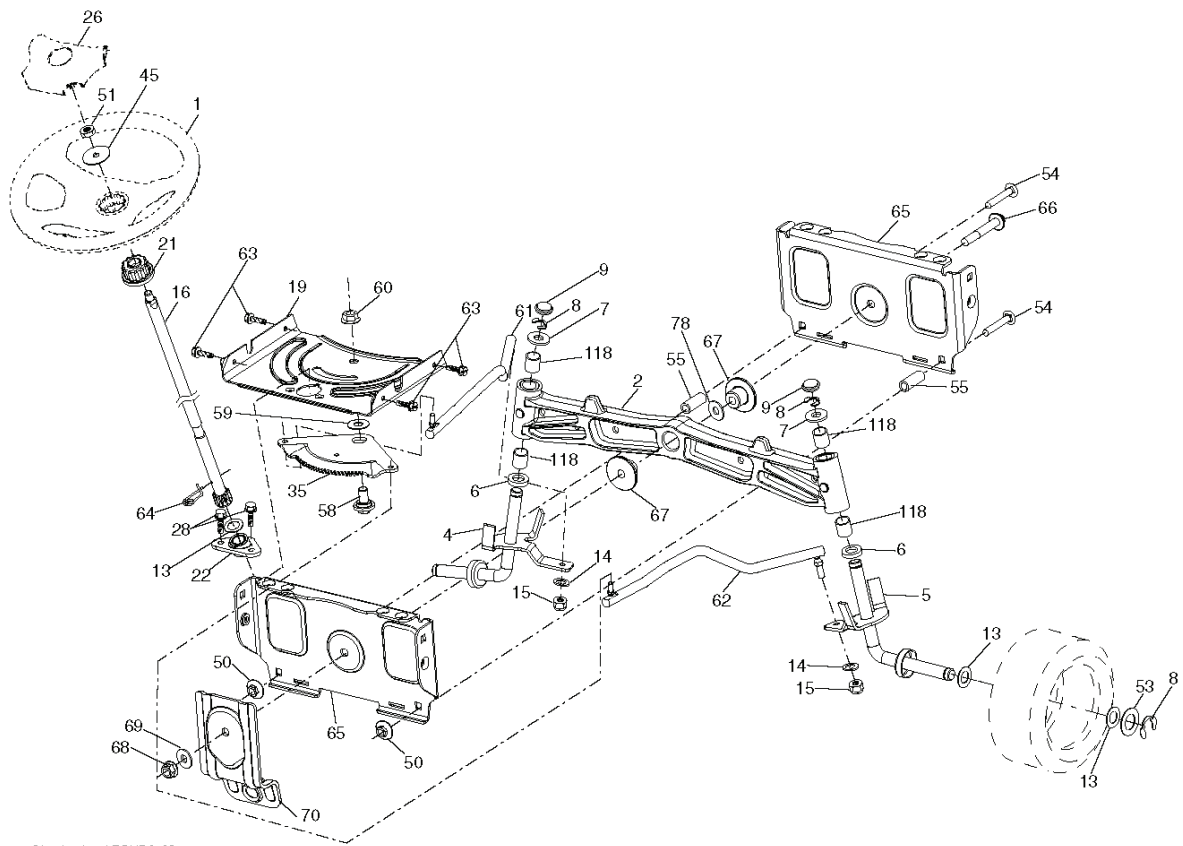

lift-tex_24

REF.	PART NO.	DESCRIPTION	REMARK	QTY.	KIT
2	532422027	SHAFT		1	
3	532195230	LEVER		1	
7	532411555	GRIP		1	
10	532196314	SPRING		1	
41	532175994	NUT		1	
87	532194209	SPRING		1	
88	532410710	SPRING		1	
89	819191912	WASHER		1	
91	532403407	LINK		1	
96	532195263	BUSHING		1	
97	817000612	SCREW		1	
98	574822501	SUSPENSION		1	
114	873360700	NUT		1	

PTO SWITCH
(MATING SIDE)

IGNITION SWITCH

POSITION	CIRCUIT	"MAKE"
OFF	M+G+A1	
RUN/OVERRIDE	B+A1	
RUN	B+A1	L+A2
START	B + S + A1	

CHASSIS HARNESS
CONNECTOR
(MATING SIDE)

DASH HARNESS
CONNECTOR

WIRING INSULATED CLIPS
NOTE: IF WIRING INSULATED
CLIPS WERE REMOVED FOR
SERVICING OF UNIT, THEY
SHOULD BE RE-INSTALLED TO
PROPERLY SECURE YOUR
WIRING.

●
NON-REMOVABLE
CONNECTIONS

○
REMOVABLE
CONNECTIONS

seat-tex_6.5SL_3

REF.	PART NO.	DESCRIPTION	REMARK	QTY.	KIT
1	532424073	SEAT W/ARMREST		1	
2	532180166	BRACKET		1	
3	532140675	STRAP		1	
6	873800600	NUT		1	
7	532124181	SPRING		1	
8	532171877	BOLT		1	
10	532196977	PLATE		1	
21	532171852	BOLT		1	
37	873800500	LOCK NUT		1	
40	532197661	HANDLE		1	
41	532198200	SPRING		1	
43	874760612	BOLT		1	
44	819133812	WASHER		1	