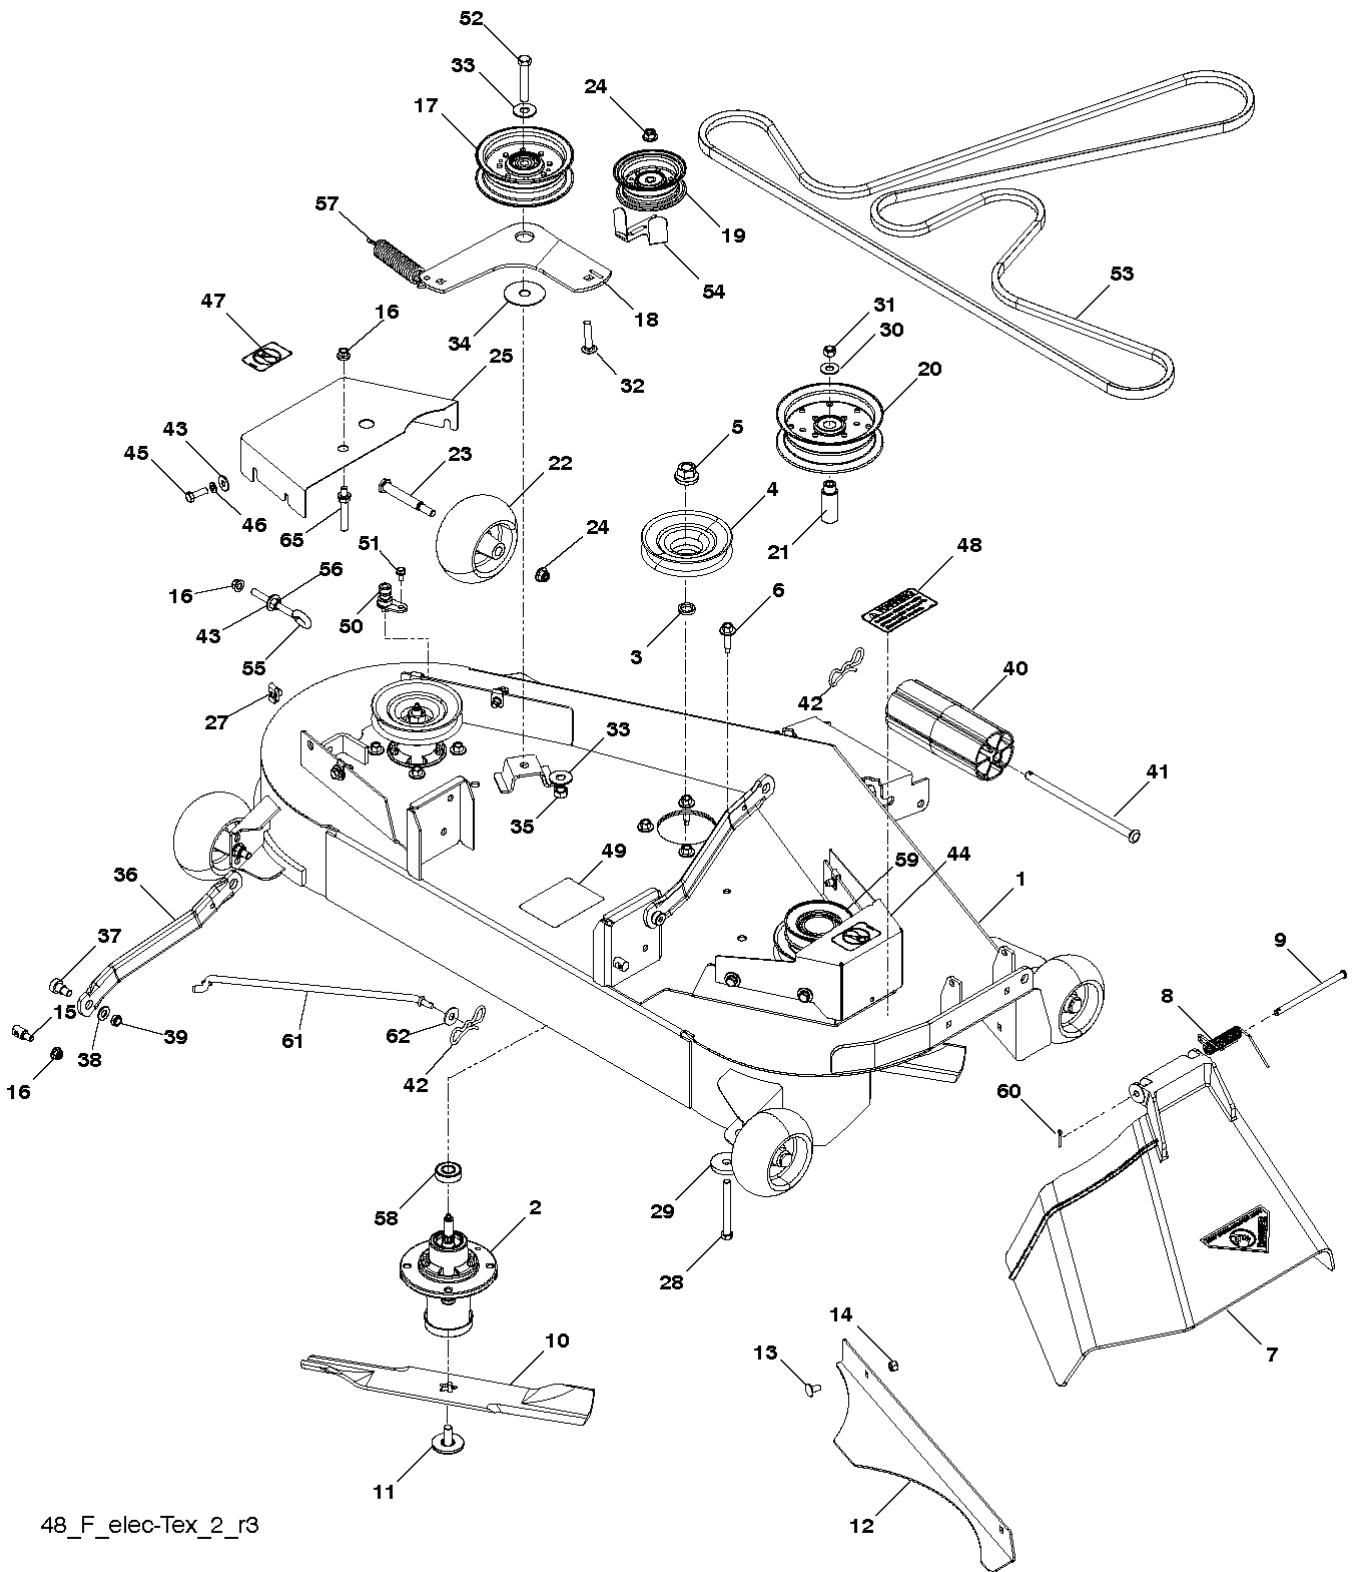

YTH2648 TF, 96041017402, 2011-02

SPARE PARTS LIST

SPARK ARRESTER KIT

engine-tex_bs-2cyl_63

REF.	PART NO.	DESCRIPTION	REMARK	QTY.	KIT
1	000000000	W/O DESCRIPTION	ENGINE B&S MODEL NO. 44P777-1522-B1 (438758)	1	
2	532149723	MUFFLER		1	
9	532194320	BELT GUIDE		1	
11	532400008	CLUTCH		1	
12	532405097	PULLEY		1	
15	532422804	TANK FUEL		1	
18	532439645	FUEL CAP		1	
20	532423502	CONTROL		1	
21	532416358	SCREW		1	
28	532142158	FULE LINE		1	
29	532137180	SPARK ARRESTER KIT		1	
37	532123487	HOSE CLAMP		1	
41	532126197	WASHER		1	
42	810040700	WASHER		1	
45	873510400	NUT		1	
62	532434017	SHIELD		1	
69	532165391	GASKET		1	
70	581881101	TUBE		1	
71	581881001	TUBE		1	
79	532183906	SCREW		1	
84	817060620	SCREW		1	
85	532173937	BOLT		1	
87	537171877	BOLT		1	
90	817000616	SCREW		1	
91	532187495	BUSHING		1	
117	532420828	VALVE FUEL RESERVE		1	