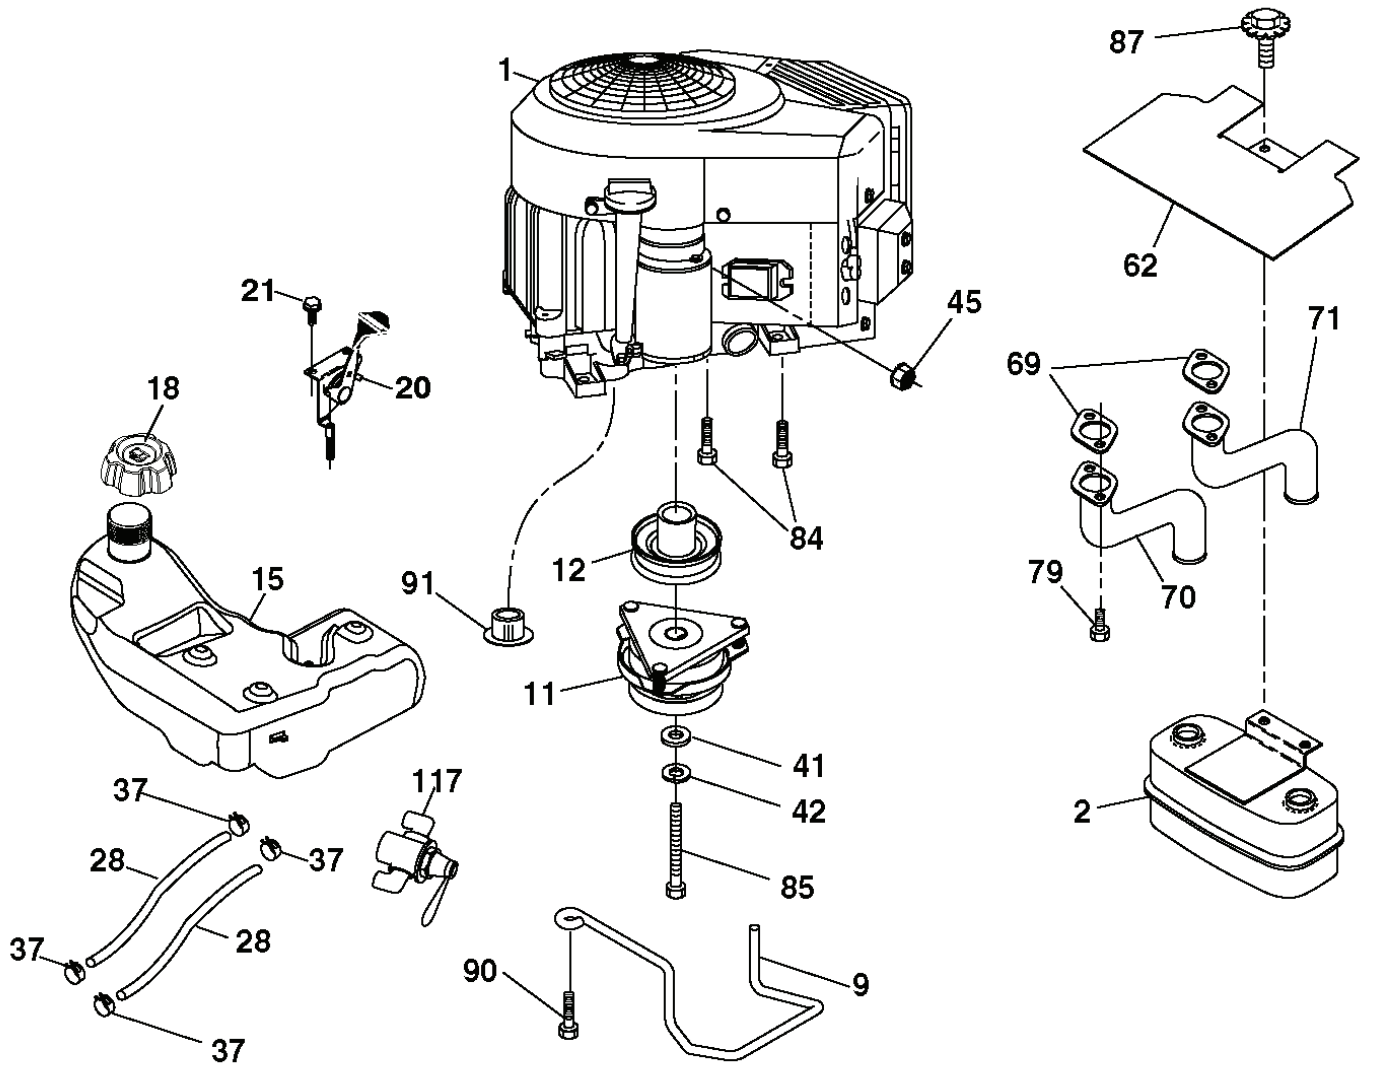

YTH2648 TF, 96041017402, 2011-02

SPARE PARTS LIST

SPARK ARRESTER KIT

engine-tex_bs-2cyl_63

REF.	PART NO.	DESCRIPTION	REMARK	QTY.	KIT
1	000000000	W/O DESCRIPTION	ENGINE B&S MODEL NO. 44P777-1522-B1 (438758)	1	
2	532149723	MUFFLER		1	
9	532194320	BELT GUIDE		1	
11	532400008	CLUTCH		1	
12	532405097	PULLEY		1	
15	532422804	TANK FUEL		1	
18	532439645	FUEL CAP		1	
20	532423502	CONTROL		1	
21	532416358	SCREW		1	
28	532142158	FULE LINE		1	
29	532137180	SPARK ARRESTER KIT		1	
37	532123487	HOSE CLAMP		1	
41	532126197	WASHER		1	
42	810040700	WASHER		1	
45	873510400	NUT		1	
62	532434017	SHIELD		1	
69	532165391	GASKET		1	
70	581881101	TUBE		1	
71	581881001	TUBE		1	
79	532183906	SCREW		1	
84	817060620	SCREW		1	
85	532173937	BOLT		1	
87	537171877	BOLT		1	
90	817000616	SCREW		1	
91	532187495	BUSHING		1	
117	532420828	VALVE FUEL RESERVE		1	