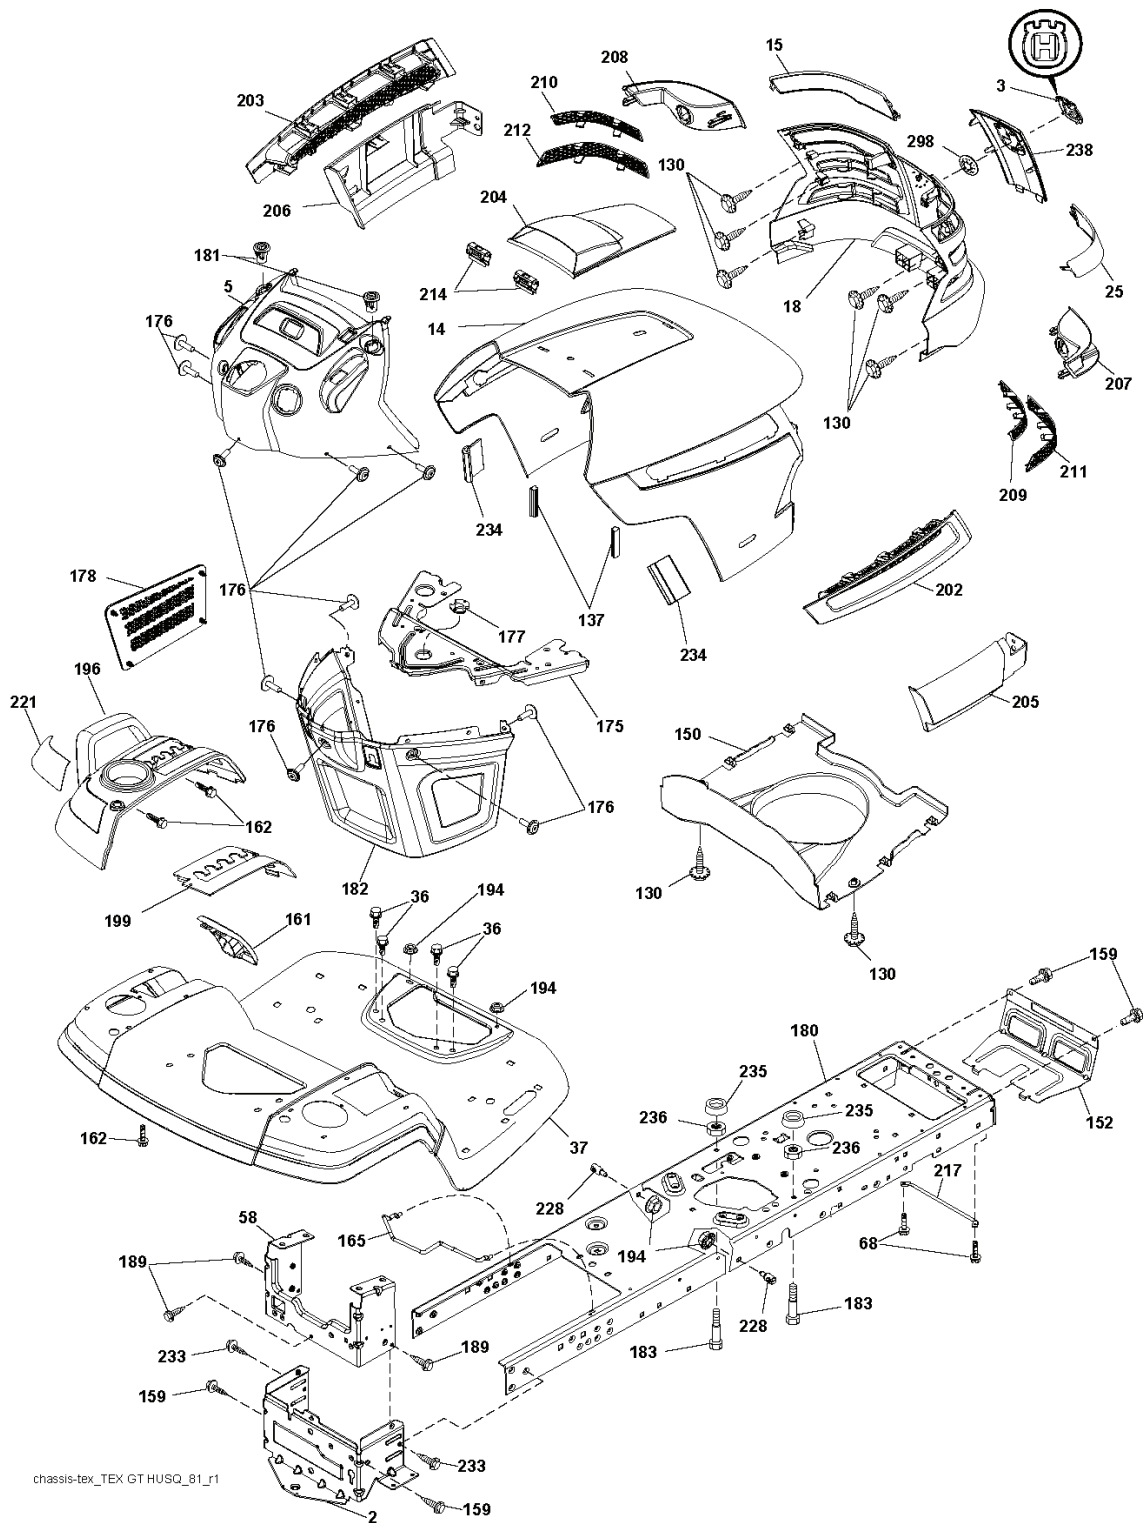

chassis-tex_TEX GT HUSQ_B1_r1

REF.	PART NO.	DESCRIPTION	REMARK	QTY.	KIT
2	532412282	PLATE		1	
3	532405012	LOGOTYPE		1	
5	532448441	DASH		1	
14	532411046	HOOD		1	
15	532198907	LENS		1	
18	532408607	FRONT COVER		1	
25	532198906	LENS		1	
36	817060512	SCREW		1	
37	532401825	FENDER		1	
58	532412281	PLATE		1	
68	817490508	SCREW		1	
130	532416358	SCREW		1	
137	532407590	DAMPING PIECE		1	
150	532198512	BRACKET		1	
152	532194329	SHIELD		1	
159	817000612	SCREW		1	
161	532401826	CONSOLE		1	
162	532142432	SCREW		1	
165	532194330	SUPPORT		1	
175	532196304	SUPPORT		1	
176	532400776	SCREW		1	
177	532195227	BUSHING		1	
178	532199782	NET		1	
180	532194260	CHASSIS		1	
181	532403025	BUSHING		1	
182	532406859	DASH		1	
183	874520520	BOLT		1	
189	817000512	SCREW		1	
194	873900500	NUT		1	
196	532417778	CONSOLE		1	
199	532198259	PLATE		1	
202	532403048	LIST		1	
203	532403076	LIST		1	
204	532416613	COVER		1	
205	532401709	LIST		1	
206	532401711	LIST		1	
207	532197198	LENS		1	
208	532197199	LENS		1	
209	532199130	INSERT		1	
210	532199131	INSERT		1	
211	532199132	INSERT		1	
212	532199133	INSERT		1	
214	532199145	CLIP		1	
217	532409167	ROD		1	
221	532198909	LENS		1	
228	532195161	STUD		1	
233	532196539	BOLT		1	
234	532404742	DAMPING PIECE		1	
235	532406129	SPACER		1	
236	873930500	NUT		1	
238	532408606	PLATE		1	
298	532110452	NUT		1	
--	532431882	GUARD		1