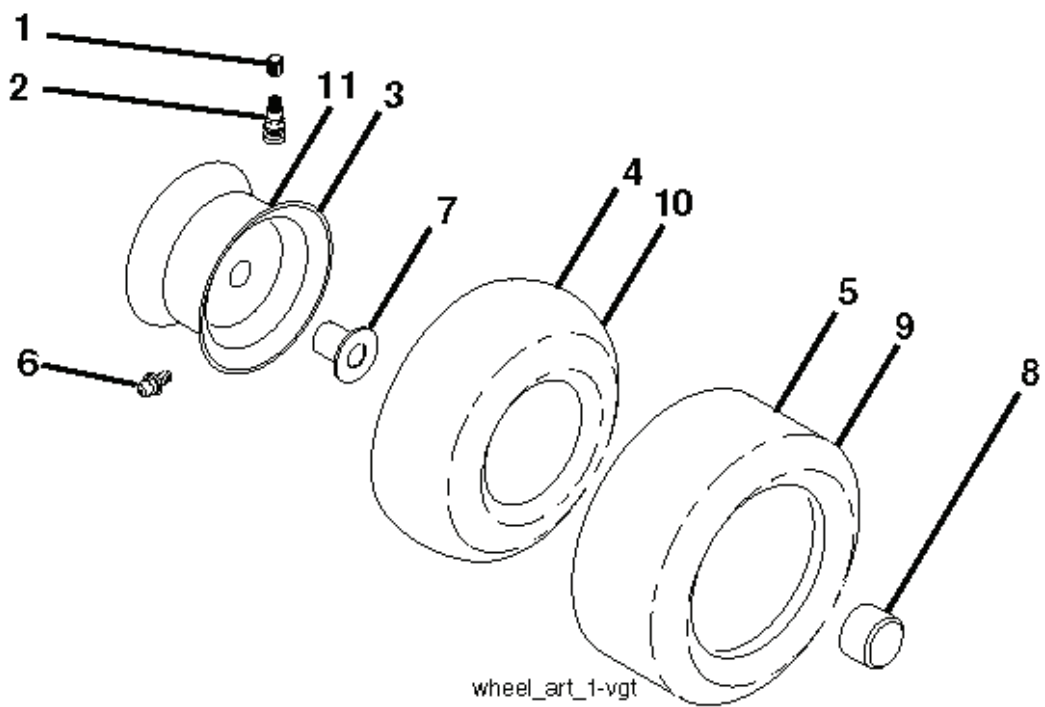

PTO SWITCH
(MATING SIDE)

IGNITION SWITCH

POSITION	CIRCUIT	"MAKE"
OFF	M+G+A1	
RUN/OVERRIDE	B+A1	
RUN	B+A1	L+A2
START	B + S + A1	

CHASSIS HARNESS
CONNECTOR
(MATING SIDE)

DASH HARNESS
CONNECTOR

WIRING INSULATED CLIPS
NOTE: IF WIRING INSULATED
CLIPS WERE REMOVED FOR
SERVICING OF UNIT, THEY
SHOULD BE RE-INSTALLED TO
PROPERLY SECURE YOUR
WIRING.

NON-REMOVABLE
CONNECTIONS

REMOVABLE
CONNECTIONS

seat-tex_6.5SL_3

REF.	PART NO.	DESCRIPTION	REMARK	QTY.	KIT
1	532424078	SEAT		1	
2	532180166	BRACKET		1	
3	532140675	STRAP		1	
6	873800600	NUT		1	
7	532124181	SPRING		1	
8	532171877	BOLT		1	
10	532196977	PLATE		1	
21	532171852	BOLT		1	
37	873800500	LOCK NUT		1	
40	532197661	HANDLE		1	
41	532198200	SPRING		1	
43	874760612	BOLT		1	
44	819133812	WASHER		1	

Steering-tex_LEGND2_38

REF.	PART NO.	DESCRIPTION	REMARK	QTY.	KIT
1	532416480	STEERING WHEEL		1	
2	532413591	LINK ARM		1	
4	532403089	SPINDLE SHAFT		1	
5	532403090	SPINDLE SHAFT		1	
6	532124931	WASHER		1	
7	532121748	WASHER		1	
8	812000029	RETAINER RING		1	
9	532121232	HUB CAP		1	
13	532121749	WASHER		1	
14	810040600	WASHER		1	
15	873540600	NUT		1	
16	532194746	SHAFT		1	
19	532194729	PLATE		1	
21	532186737	ADAPTER		1	
22	532420537	SUPPORT		1	
26	532415987	KNOB		1	
28	817000612	SCREW		1	
35	532194732	PLATE		1	
45	819183812	WASHER		1	
50	873900600	NUT		1	
51	873940800	NUT		1	
53	532188967	WASHER		1	
54	874760636	BOLT		1	
55	532414736	SPACER		1	
58	532194747	BOLT		1	
59	532194748	WASHER		1	
60	873971000	NUT		1	
61	532194740	LINK		1	
62	532194741	LINK		1	
63	817000512	SCREW		1	
64	532199849	SPRING RETAINER		1	
65	532194734	BRACKET		1	
66	871020748	BOLT		1	
67	532194737	BUSHING		1	
68	873900700	NUT		1	
69	532199162	WASHER		1	
70	532196197	BRACKET		1	
78	532057079	WASHER		1	
118	532406013	BEARING		1	