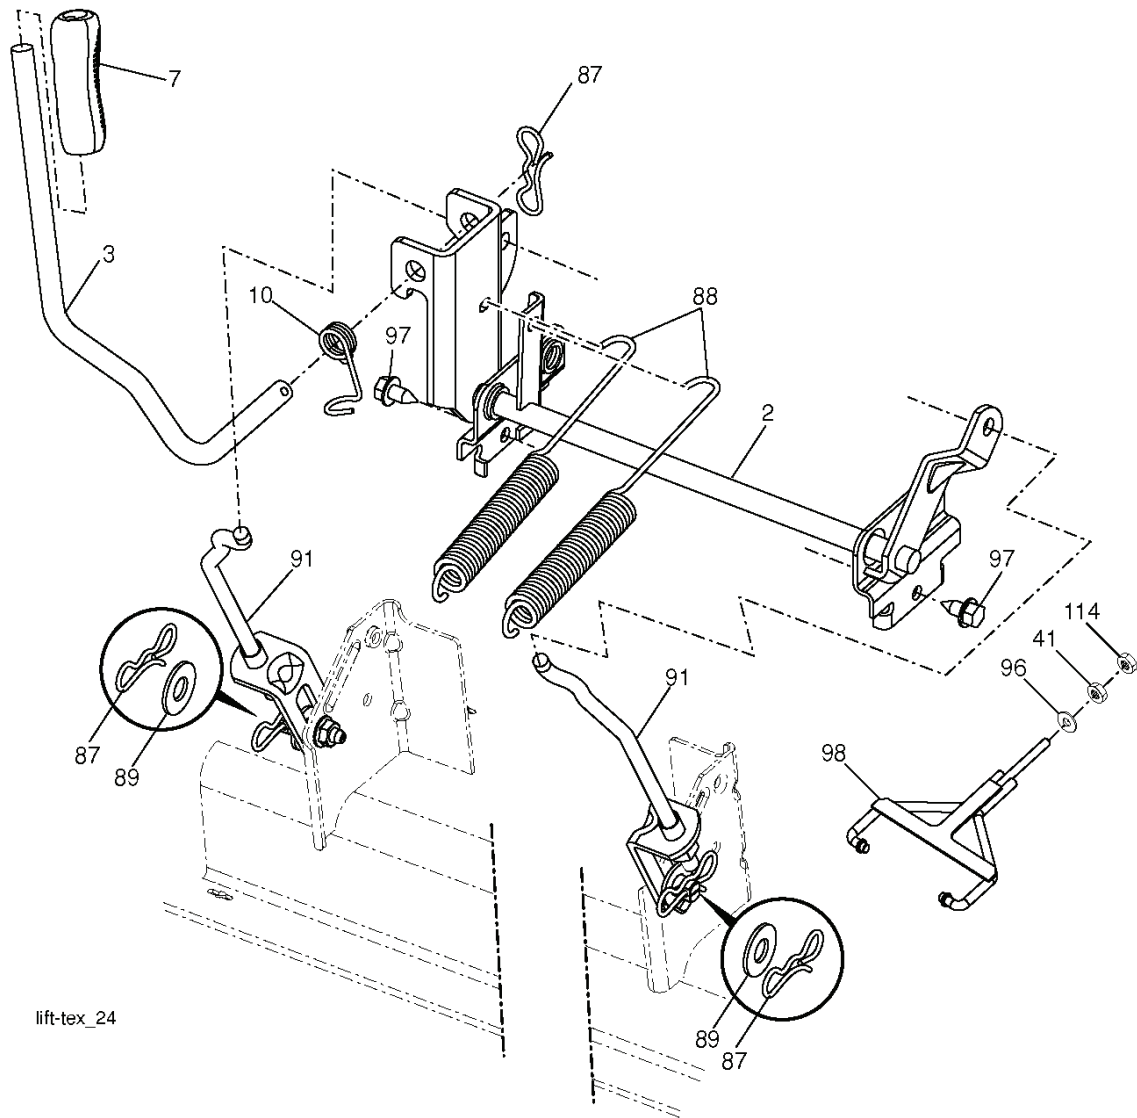

wheel_art_1-vgt

REF.	PART NO.	DESCRIPTION	REMARK	QTY.	KIT
1	532059192	CAP VALVE		1	
2	532065139	NIPPLE		1	
3	532144509	RIM SPROCKET	FRONT	1	
4	532008134	HOSE	(Service Item Only)	1	
5	532106230	TIRE	FRONT	1	
6	532124957	FITTING	(Front Wheel Only)	1	
7	532124959	BEARING	(Front Wheel Only)	1	
8	532175039	HUB CAP		1	
9	532122082	TIRE	REAR	1	
10	532124926	HOSE	(Service Item Only)	1	
11	532138337	RIM SPROCKET	REAR	1	
--	532144334	SEALING FOAM		1	

T11S

REF.	PART NO.	DESCRIPTION	REMARK	QTY.	KIT
1	532163465	BATTERY		1	
2	874760412	BOLT		1	
8	532186491	BOX		1	
16	532176138	MICRO SWITCH		1	
21	532183759	HARNESS		1	
22	532004152	BULB		1	
24	532400253	CABLE		1	
25	532412895	CABLE.STARTER.6G.BL/RE*SUBS/2*		1	
26	532175158	FUSE		1	
27	873510400	NUT		1	
28	532145491	CABLE		1	
29	532401545	SWITCH		1	
30	532193350	IGNITION MODULE		1	
33	532411933	KEY		1	
34	532110712	SWITCH		1	
40	532401104	CABLE ASSY		1	
41	817720408	SCREW		1	
42	532131563	COVER		1	
43	532192507	SOLENOID		1	
46	532401763	DISPLAY		1	
50	532174651	SWITCH		1	
55	817060512	SCREW		1	
59	532400303	OUTLET-12 VOLT		1	
71	532194276	CABLE ASSY		1	
79	532175242	HOLDER		1	
90	532400724	COVER		1	
91	532190270	STRAP BATTERY MOUNT FRO		1	
99	817670412	SCREW		1	
100	819091416	WASHER		1	
102	532404454	CABLE		1	
103	532407962	CABLE		1	
105	532407568	SWITCH		1	

lift-tex_24

REF.	PART NO.	DESCRIPTION	REMARK	QTY.	KIT
2	532422025	SHAFT		1	
3	532195230	LEVER		1	
7	532411555	GRIP		1	
10	532196314	SPRING		1	
41	532175994	NUT		1	
87	532194209	SPRING		1	
88	532410710	SPRING		1	
89	819191912	WASHER		1	
91	532403407	LINK		1	
96	532195263	BUSHING		1	
97	817000612	SCREW		1	
98	574822501	SUSPENSION		1	
114	873360700	NUT		1	
	PART NO.		REMARK		KIT