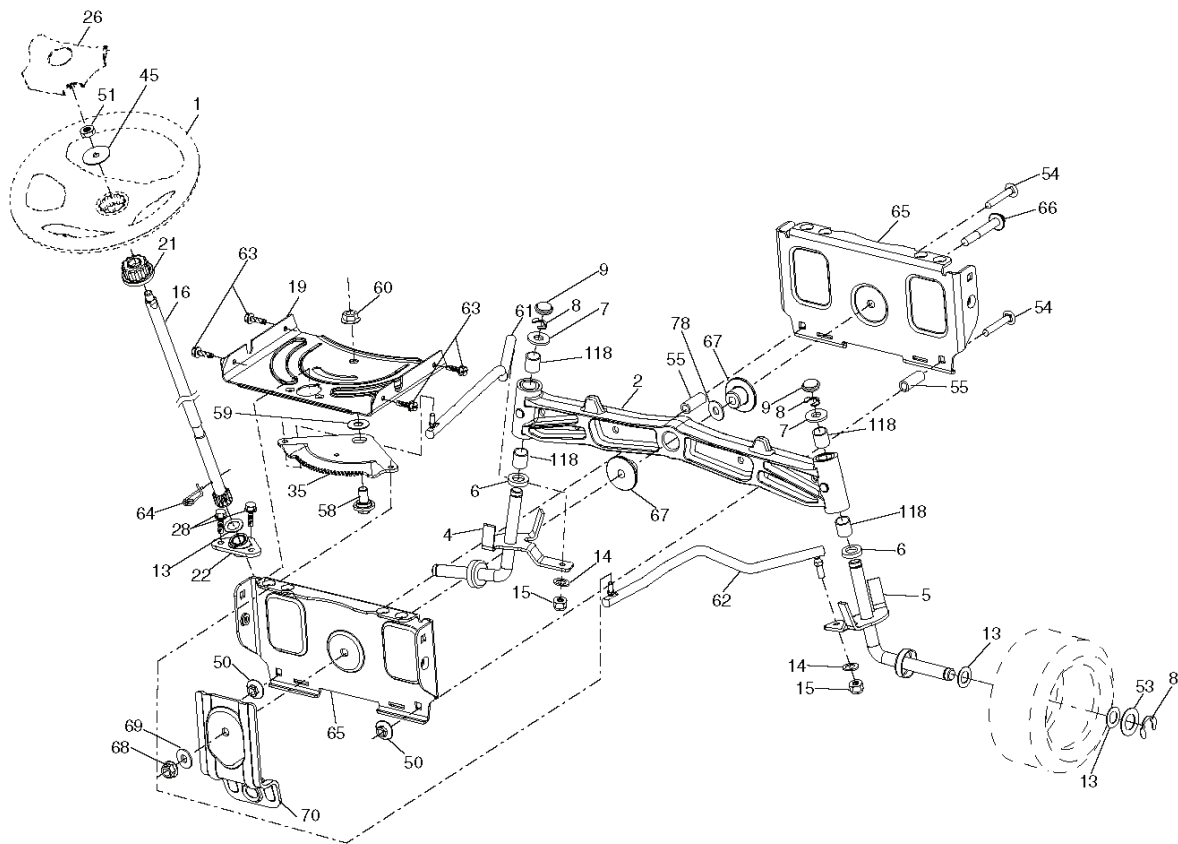

PTO SWITCH
(MATING SIDE)

IGNITION SWITCH

POSITION	CIRCUIT	"MAKE"
OFF	M+G+A1	
RUN/OVERRIDE	B+A1	
RUN	B+A1	L+A2
START	B + S + A1	

CHASSIS HARNESS
CONNECTOR
(MATING SIDE)

DASH HARNESS
CONNECTOR

WIRING INSULATED CLIPS
NOTE: IF WIRING INSULATED
CLIPS WERE REMOVED FOR
SERVICING OF UNIT, THEY
SHOULD BE RE-INSTALLED TO
PROPERLY SECURE YOUR
WIRING.

NON-REMOVABLE
CONNECTIONS

REMOVABLE
CONNECTIONS

seat-tex_6.5SL_3

REF.	PART NO.	DESCRIPTION	REMARK	QTY.	KIT
1	532424078	SEAT		1	
2	532180166	BRACKET		1	
3	532140675	STRAP		1	
6	873800600	NUT		1	
7	532124181	SPRING		1	
8	532171877	BOLT		1	
10	532196977	PLATE		1	
21	532171852	BOLT		1	
37	873800500	LOCK NUT		1	
40	532197661	HANDLE		1	
41	532198200	SPRING		1	
43	874760612	BOLT		1	
44	819133812	WASHER		1	

Steering-tex_LEGND2_38

REF.	PART NO.	DESCRIPTION	REMARK	QTY.	KIT
1	532416480	STEERING WHEEL		1	
2	532413591	LINK ARM		1	
4	532403089	SPINDLE SHAFT		1	
5	532403090	SPINDLE SHAFT		1	
6	532124931	WASHER		1	
7	532121748	WASHER		1	
8	812000029	RETAINER RING		1	
9	532121232	HUB CAP		1	
13	532121749	WASHER		1	
14	810040600	WASHER		1	
15	873540600	NUT		1	
16	532194746	SHAFT		1	
19	532194729	PLATE		1	
21	532186737	ADAPTER		1	
22	532420537	SUPPORT		1	
26	532415987	KNOB		1	
28	817000612	SCREW		1	
35	532194732	PLATE		1	
45	819183812	WASHER		1	
50	873900600	NUT		1	
51	873940800	NUT		1	
53	532188967	WASHER		1	
54	874760636	BOLT		1	
55	532414736	SPACER		1	
58	532194747	BOLT		1	
59	532194748	WASHER		1	
60	873971000	NUT		1	
61	532194740	LINK		1	
62	532194741	LINK		1	
63	817000512	SCREW		1	
64	532199849	SPRING RETAINER		1	
65	532194734	BRACKET		1	
66	871020748	BOLT		1	
67	532194737	BUSHING		1	
68	873900700	NUT		1	
69	532199162	WASHER		1	
70	532196197	BRACKET		1	
78	532057079	WASHER		1	
118	532406013	BEARING		1	