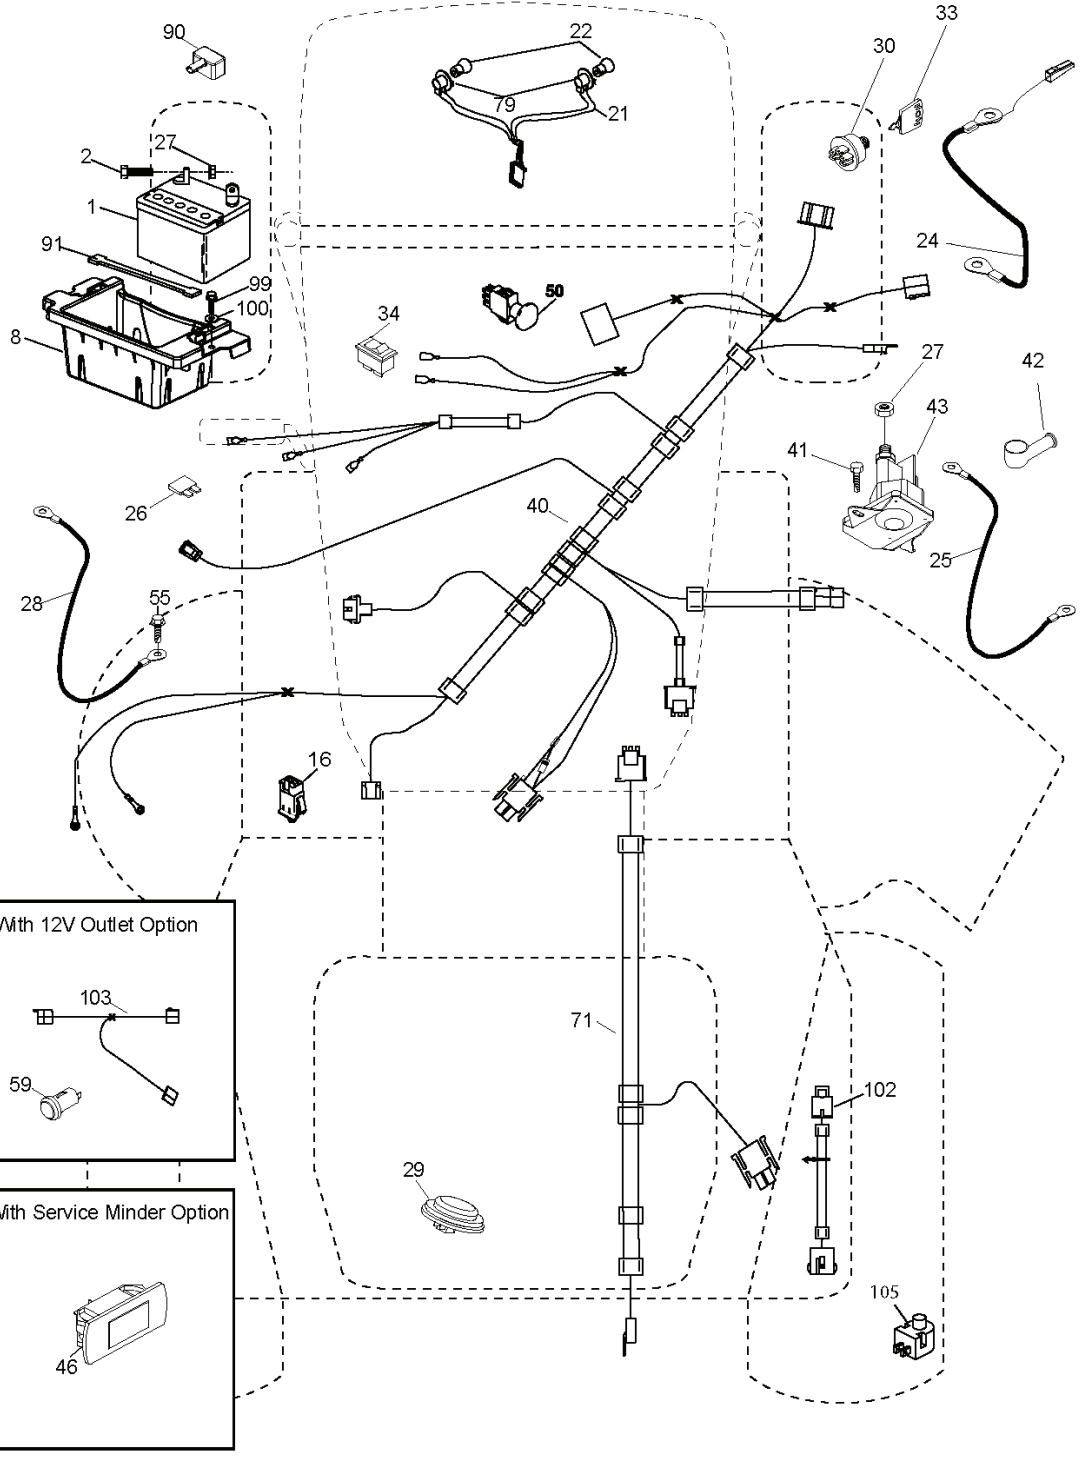

T11S

REF.	PART NO.	DESCRIPTION	REMARK	QTY.	KIT
1	532163465	BATTERY		1	
2	874760412	BOLT		1	
8	532186491	BOX		1	
16	532176138	MICRO SWITCH		1	
21	532183759	HARNESS		1	
22	532004152	BULB		1	
24	532400253	CABLE		1	
25	532412895	CABLE.STARTER.6G.BL/RE*SUBS/2*		1	
26	532175158	FUSE		1	
27	873510400	NUT		1	
28	532145491	CABLE		1	
29	532401545	SWITCH		1	
30	532193350	IGNITION MODULE		1	
33	532411933	KEY		1	
34	532110712	SWITCH		1	
40	532401104	CABLE ASSY		1	
41	817720408	SCREW		1	
42	532131563	COVER		1	
43	532192507	SOLENOID		1	
46	532401763	DISPLAY		1	
50	532174651	SWITCH		1	
55	817060512	SCREW		1	
59	532400303	OUTLET-12 VOLT		1	
71	532194276	CABLE ASSY		1	
79	532175242	HOLDER		1	
90	532400724	COVER		1	
91	532190270	STRAP BATTERY MOUNT FRO		1	
99	817670412	SCREW		1	
100	819091416	WASHER		1	
102	532404454	CABLE		1	
103	532407962	CABLE		1	
105	532407568	SWITCH		1