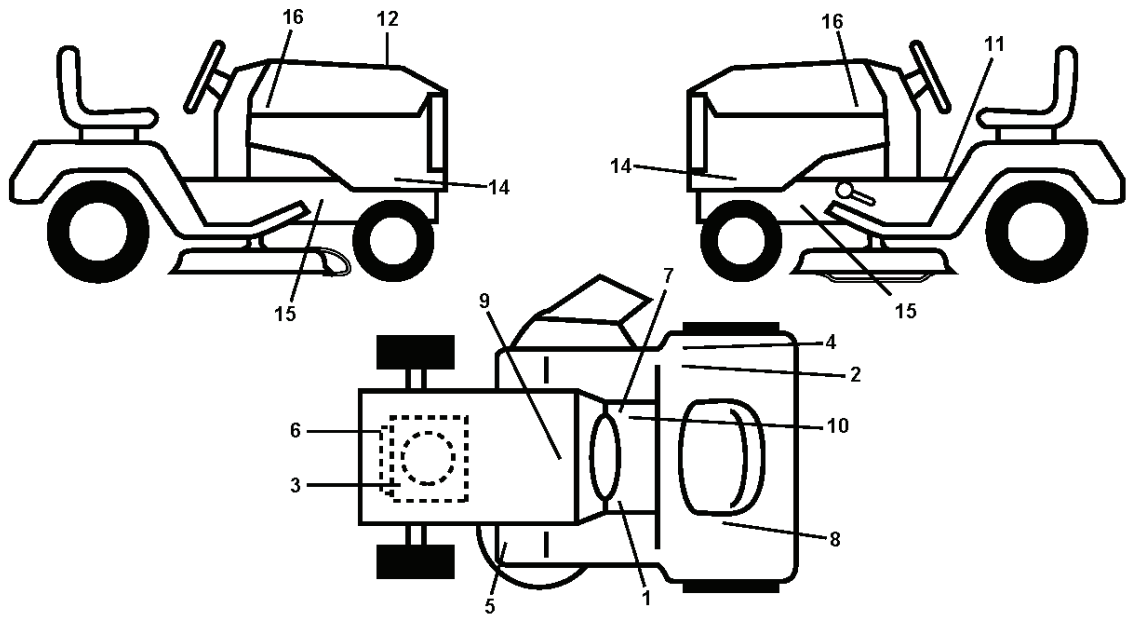

YTH2648 TF, 96041022500, 2010-12

SPARE PARTS LIST

REF.	PART NO.	DESCRIPTION	REMARK	QTY.	KIT
1	532159737	DECAL		1	
2	532168869	DECAL		1	
3	532432917	DECAL		1	
4	532124433	DECAL		1	
5	532418600	DECAL		1	
6	532196841	DECAL		1	
7	532140837	DECAL		1	
8	532426209	DECAL		1	
9	532145005	DECAL		1	
10	532178302	DECAL		1	
11	532400389	LABEL		1	
12	532433771	DECAL		1	
14	532441572	DECAL		1	
15	532159736	DECAL		1	
16	581627301	DECAL		1	
--	532166960	DECAL		1	
--	532401771	FOOTREST		1	
--	532403773	FOOTREST		1	
--	532162598	DECAL		1	

wheel_art_1-vgt

REF.	PART NO.	DESCRIPTION	REMARK	QTY.	KIT
1	532059192	CAP VALVE		1	
2	532065139	NIPPLE		1	
3	532144509	RIM SPROCKET	FRONT	1	
4	532008134	HOSE	(Service Item Only)	1	
5	532106230	TIRE	FRONT	1	
6	532124957	FITTING	(Front Wheel Only)	1	
7	532124959	BEARING	(Front Wheel Only)	1	
8	532175039	HUB CAP		1	
9	532122082	TIRE	REAR	1	
10	532124926	HOSE	(Service Item Only)	1	
11	532138337	RIM SPROCKET	REAR	1	
--	532144334	SEALING FOAM		1	