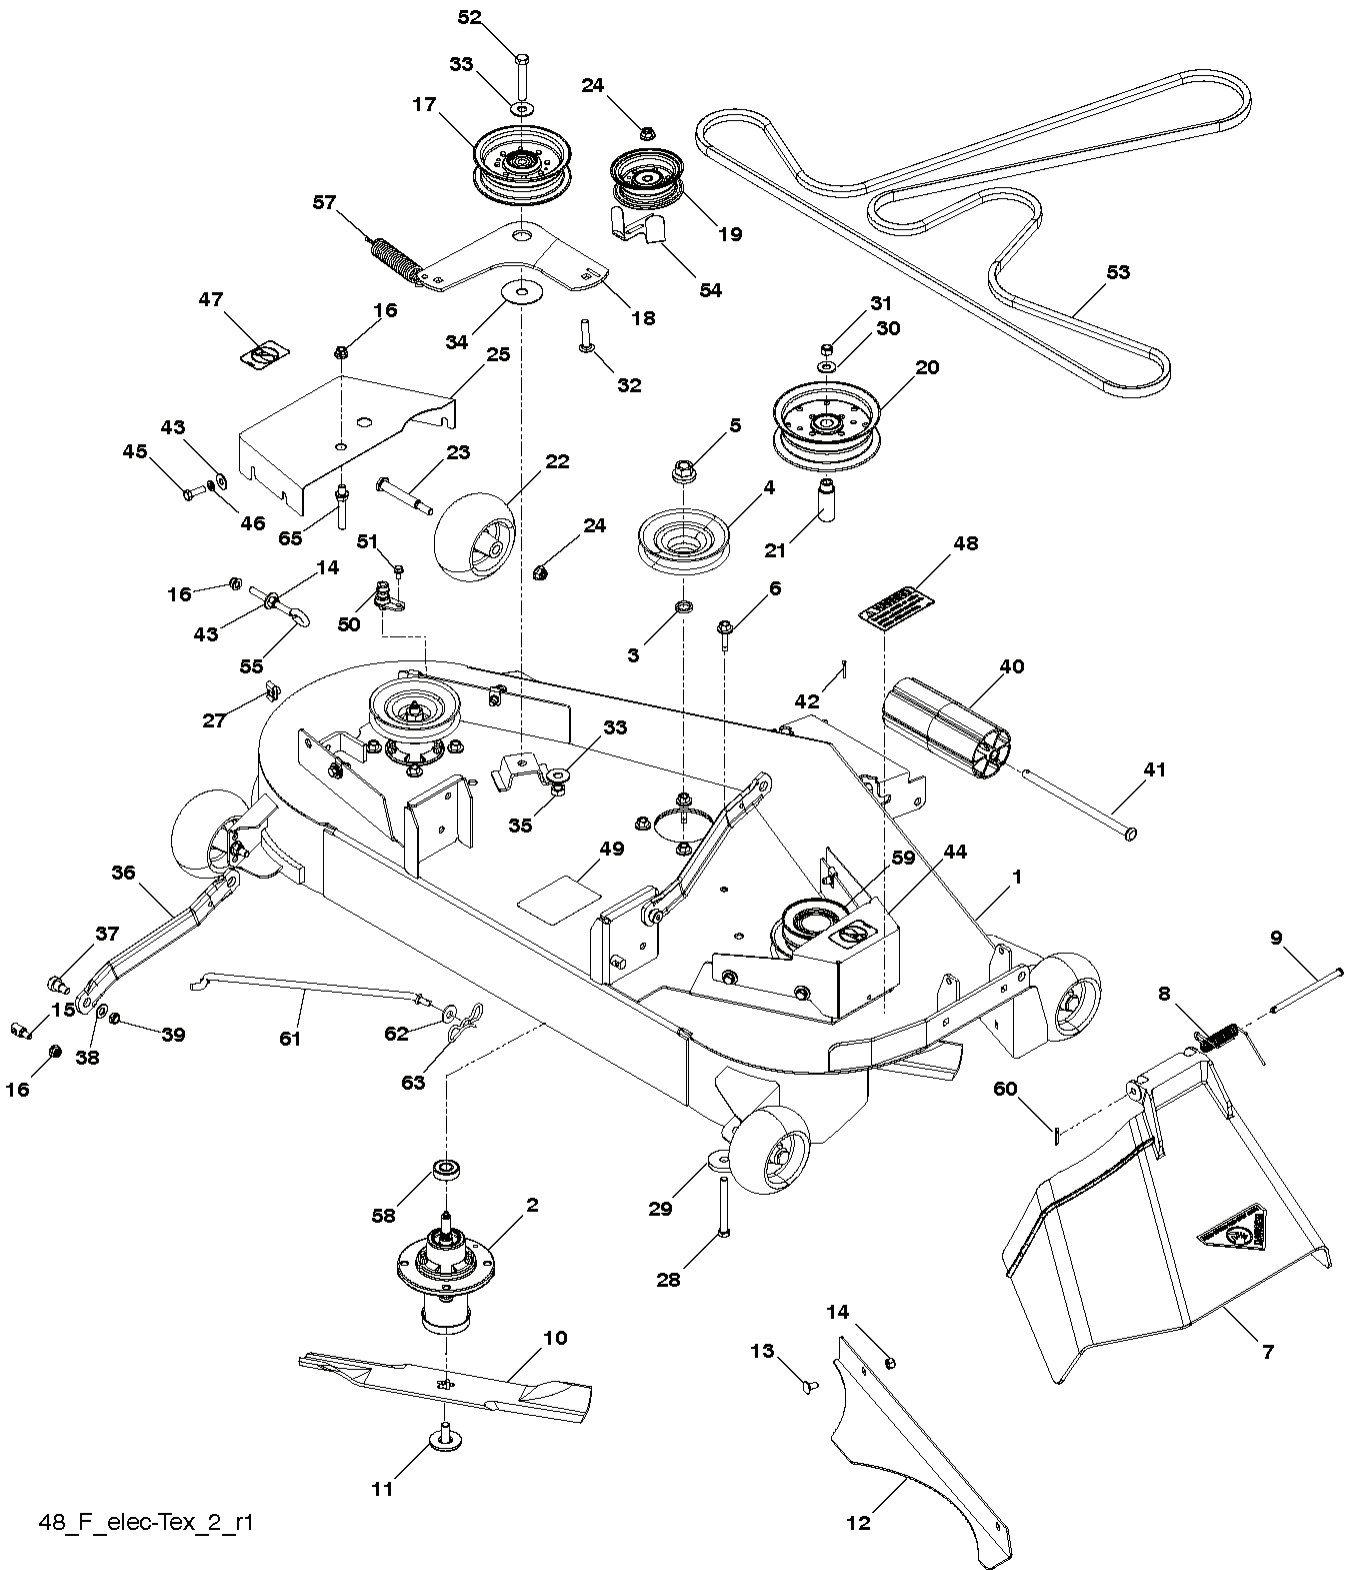

REF.	PART NO.	DESCRIPTION	REMARK	QTY.	KIT
1	000000000	W/O DESCRIPTION	TRANSAXLE TUFFTORQ K46BT	1	
2	532123583	KEY		1	
15	819131316	WASHER		1	
17	532413678	SRPING.BRAKE.K46.GREEN*SUBS/2*		1	
26	532199679	SPRING		1	
29	532403806	ROD		1	
33	812000001	RETAINER RING		1	
35	583864501	ROD		1	
42	532124872	PEDAL RUBBER		1	
49	872110614	BOLT		1	
50	532194327	PULLEY		1	
51	873900600	NUT		1	
52	532194326	PULLEY		1	
56	532130969	BELT		1	
64	532197865	SHAFT		1	
70	532400530	PANEL		1	
73	874490540	BOLT		1	
74	532142432	SCREW		1	
80	532440619	STRAP		1	
92	874760520	BOLT		1	
99	532415742	ROD		1	
116	873900500	NUT		1	
125	817000512	SCREW		1	
153	532124788	RETAINER RING		1	
159	876020412	SPLIT PIN		1	
160	532169484	PIN		1	
161	532105709	SPRING		1	
163	532448275	CONTROL		1	
166	532429164	NUT		1	
167	532405257	LATCH		1	
170	532413430	BELT GUIDE		1	
183	532137057	SPACER		1	
184	532403118	CONTROL		1	
185	872110622	BOLT		1	
186	532194321	SPACER		1	
187	819133210	WASHER		1	
188	532194323	LINK		1	
189	532194317	PLATE		1	
190	532194318	BELT GUIDE		1	
196	817000616	SCREW		1	
197	532195804	BRACKET		1	
205	532121748	WASHER		1	
206	532197867	BRACKET		1	
207	532197868	LATCH		1	
208	532197869	SUPPORT		1	
209	532199592	ROD		1	
210	532197860	ARM		1	
211	532120183	BEARING		1	
213	532403119	CONTROL		1	
214	532416863	PEDAL.FORWARD.HUSQVARNA.DEALER		1	
215	532401723	PEDAL		1	
220	532198908	LENS		1	
221	532403187	SPRING		1	
222	879212010	WASHER		1	
225	532403319	BELT GUIDE		1	
226	532401564	BRACKET		1	
227	817490512	SCREW		1	
230	532188967	WASHER		1	
231	532407287	PULLEY		1	
284	532417693	NUT		1	
285	532417765	SCREW.PHD.1/4-20.BOX DRVE		1	

48_F_elec-Tex_2_r1