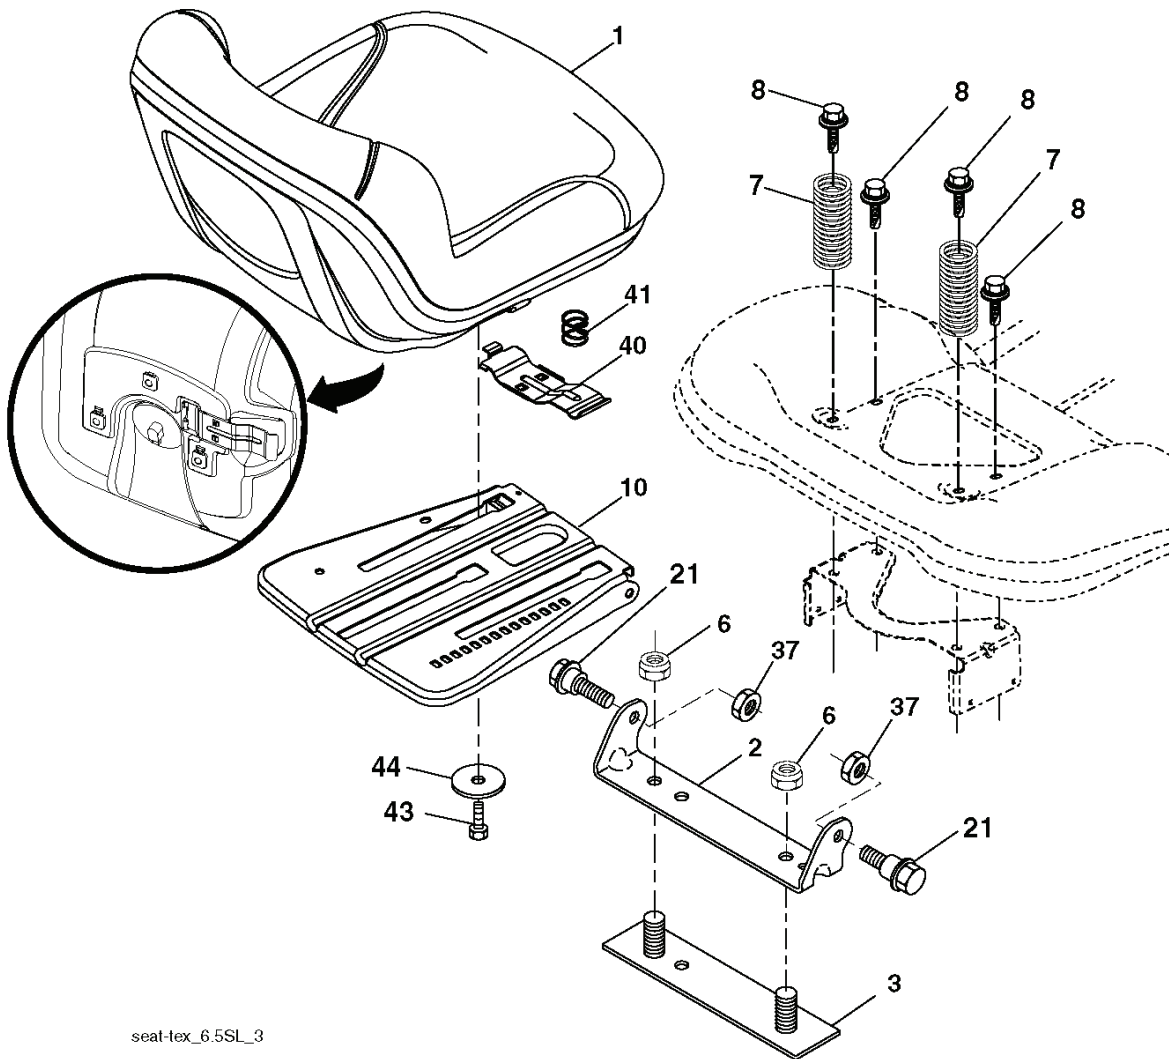

PTO SWITCH
(MATING SIDE)

IGNITION SWITCH

POSITION	CIRCUIT	"MAKE"
OFF	M+G+A1	
RUN/OVERRIDE	B+A1	
RUN	B+A1	L+A2
START	B + S + A1	

CHASSIS HARNESS
CONNECTOR
(MATING SIDE)

DASH HARNESS
CONNECTOR

WIRING INSULATED CLIPS
NOTE: IF WIRING INSULATED
CLIPS WERE REMOVED FOR
SERVICING OF UNIT, THEY
SHOULD BE RE-INSTALLED TO
PROPERLY SECURE YOUR
WIRING.

NON-REMOVABLE
CONNECTIONS

REMOVABLE
CONNECTIONS

seat-tex_6.5SL_3

REF.	PART NO.	DESCRIPTION	REMARK	QTY.	KIT
1	532424078	SEAT		1	
2	532180166	BRACKET		1	
3	532140675	STRAP		1	
6	873800600	NUT		1	
7	532124181	SPRING		1	
8	532171877	BOLT		1	
10	532196977	PLATE		1	
21	532171852	BOLT		1	
37	873800500	LOCK NUT		1	
40	532197661	HANDLE		1	
41	532198200	SPRING		1	
43	874760612	BOLT		1	
44	819133812	WASHER		1	