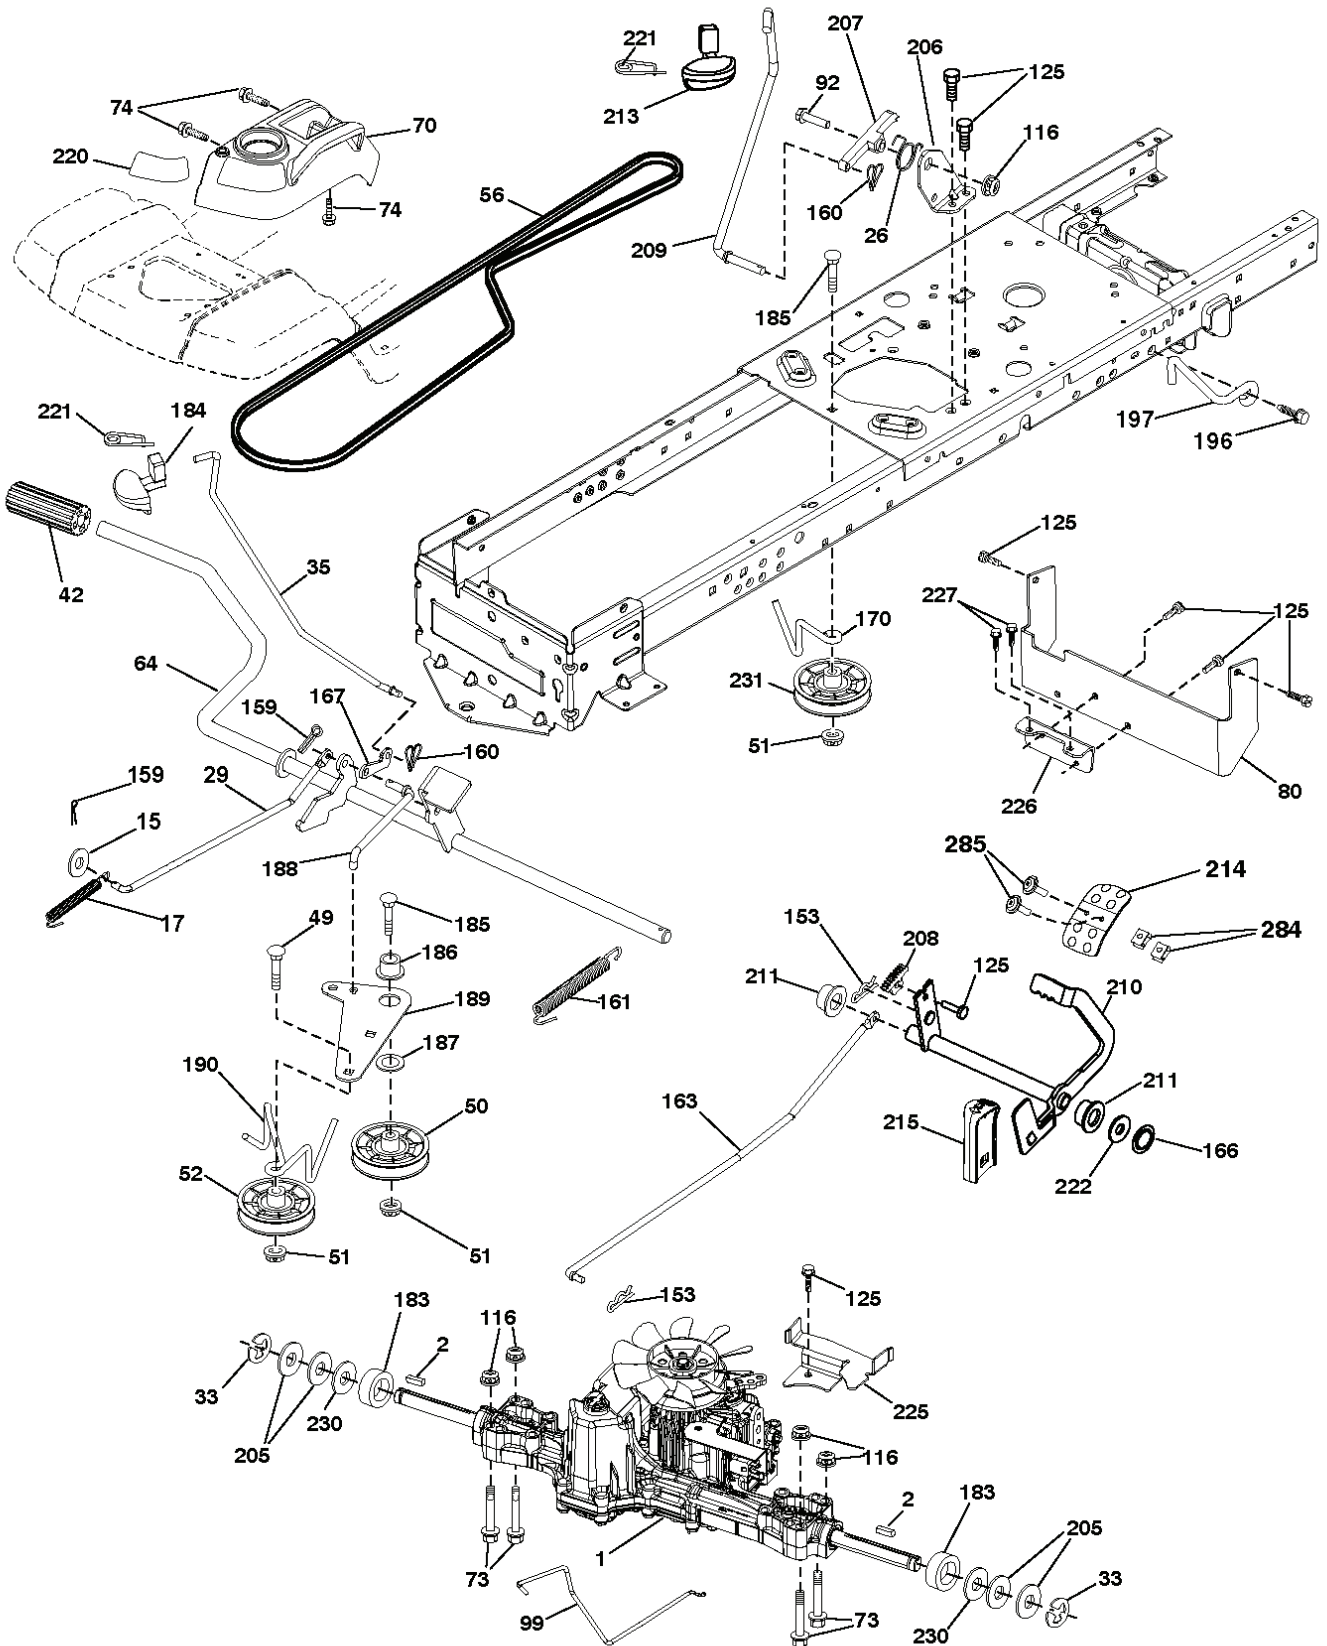

YTH2648 TF, 96041022500, 2010-12

SPARE PARTS LIST

REF.	PART NO.	DESCRIPTION	REMARK	QTY.	KIT
1	532159737	DECAL		1	
2	532168869	DECAL		1	
3	532432917	DECAL		1	
4	532124433	DECAL		1	
5	532418600	DECAL		1	
6	532196841	DECAL		1	
7	532140837	DECAL		1	
8	532426209	DECAL		1	
9	532145005	DECAL		1	
10	532178302	DECAL		1	
11	532400389	LABEL		1	
12	532433771	DECAL		1	
14	532441572	DECAL		1	
15	532159736	DECAL		1	
16	581627301	DECAL		1	
--	532166960	DECAL		1	
--	532401771	FOOTREST		1	
--	532403773	FOOTREST		1	
--	532162598	DECAL		1	