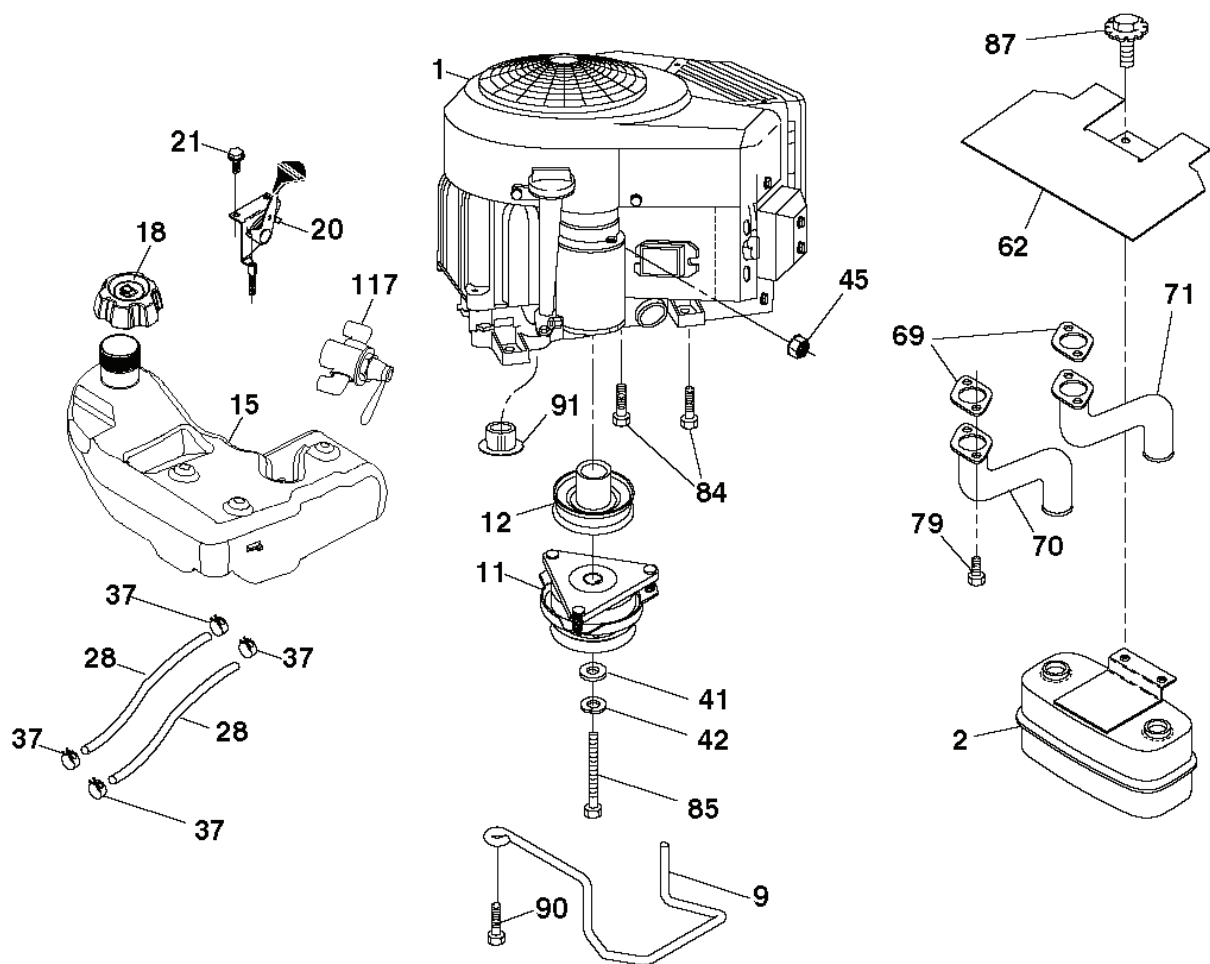

29

SPARK ARRESTER KIT

engine-tex_bs-2cyl_90

REF.	PART NO.	DESCRIPTION	REMARK	QTY.	KIT
1	000000000	W/O DESCRIPTION	ENGINE B&S MODEL NO. 44P777-1573-G5 (442257)	1	
2	532149723	MUFFLER		1	
9	532194320	BELT GUIDE		1	
11	532400008	CLUTCH		1	
12	532405097	PULLEY		1	
15	532422804	TANK FUEL		1	
18	532430217	HUB CAP		1	
20	532423502	CONTROL		1	
21	532416358	SCREW		1	
28	532142158	FULE LINE		1	
29	532137180	SPARK ARRESTER KIT		1	
37	532123487	HOSE CLAMP		1	
41	532126197	WASHER		1	
42	810040700	WASHER		1	
45	873510400	NUT		1	
62	532146629	HEAT SHIELD		1	
69	532165391	GASKET		1	
70	581881101	TUBE		1	
71	581881001	TUBE		1	
79	532183906	SCREW		1	
84	817060620	SCREW		1	
85	532173937	BOLT		1	
87	537171877	BOLT		1	
90	817000616	SCREW		1	
91	532187495	BUSHING		1	
117	532420828	VALVE FUEL RESERVE		1