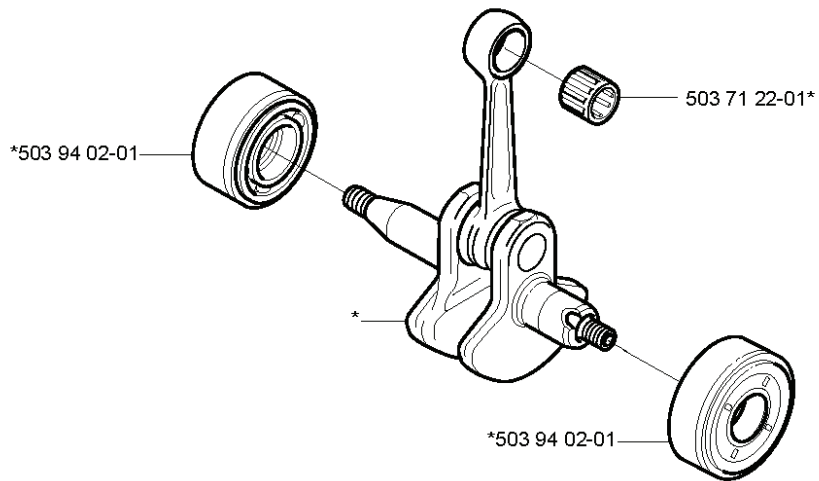

N

*compl 503 85 24-75