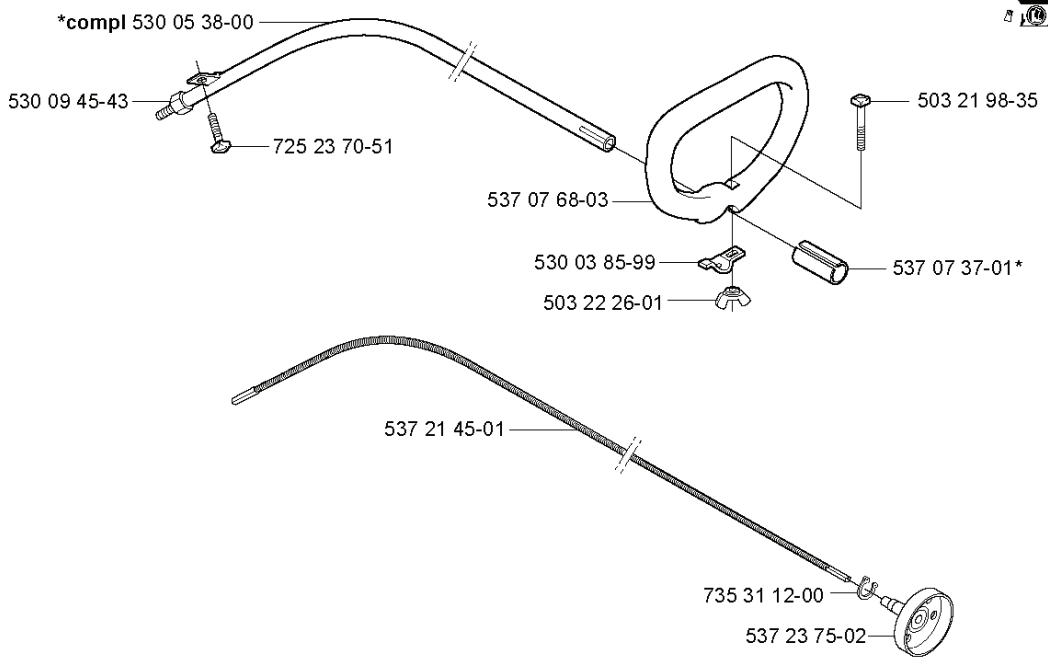

K

*compl 503 97 75-01

REF.	PART NO.	DESCRIPTION	REMARK	QTY.	KIT
537 03 22-01	537032201	CLUTCH ASSY	COMPLETE ASSEMBLY	1	
503 97 75-01	503977501	ELECTRONIC MODULE	COMPLETE ASSEMBLY	1	
503 81 60-01	503816001	CLUTCH SPRING		1	
503 84 28-01	503842801	CLUTCH SHOE		2	
503 84 29-02	503842902	SCREW		1	
537 04 68-01	537046801	WASHER		1	
731 71 16-51	731711651	HEXAGON NUT FLANGE		1	
537 24 96-01	537249601	FLYWHEEL		1	
537 04 67-01	537046701	WASHER		1	
503 23 51-08	503235108	SPARK PLUG	Champion RCJ 7Y	1	
503 23 51-11	503235111	SPARK PLUG	NGK BPMR 7A	1	
537 23 96-01	537239601	SPARK PLUG CAP		1	
503 21 71-16	503217116	SCREW IHSCT		2	

F

537 35 33-02 (123C)
537 35 33-01 (123L)
537 35 33-03 (123LD)

503 87 18-01

503 21 68-20 (x3)

537 32 08-02

503 21 68-20

REF.	PART NO.	DESCRIPTION	REMARK	QTY.	KIT
537 35 33-02	537353302	LABEL	(123C)	1	
537 32 08-02	537320802	HEAT PROTECTOR		1	
503 21 68-20	503216820	SCREW IHSCFT		1	
503 87 18-01	503871801	CYLINDER COVER		1	

A 123C

503 79 56-01 537 29 47-05

REF.	PART NO.	DESCRIPTION	REMARK	QTY.	KIT
530 09 45-43	530094543	DRIVER		1	
530 05 38-00	530053800	SHAFT	COMPLETE ASSEMBLY	1	
735 31 12-00	735311200	CIRCLIP		1	
537 23 75-02	537237502	CLUTCH DRUM ASSY		1	
537 21 45-01	537214501	DRIVE SHAFT		1	
537 07 68-03	537076803	HANDLE		1	
503 21 98-35	503219835	SCREW		1	
537 07 37-01	537073701	SPACING TUBE		1	
503 22 26-01	503222601	NUT		1	
537 29 47-05	537294705	LABEL		1	
725 23 70-51	725237051	SCREW		1	
530 03 85-99	530038599	BRACKET		1	
503 79 56-01	503795601	LABEL		1	