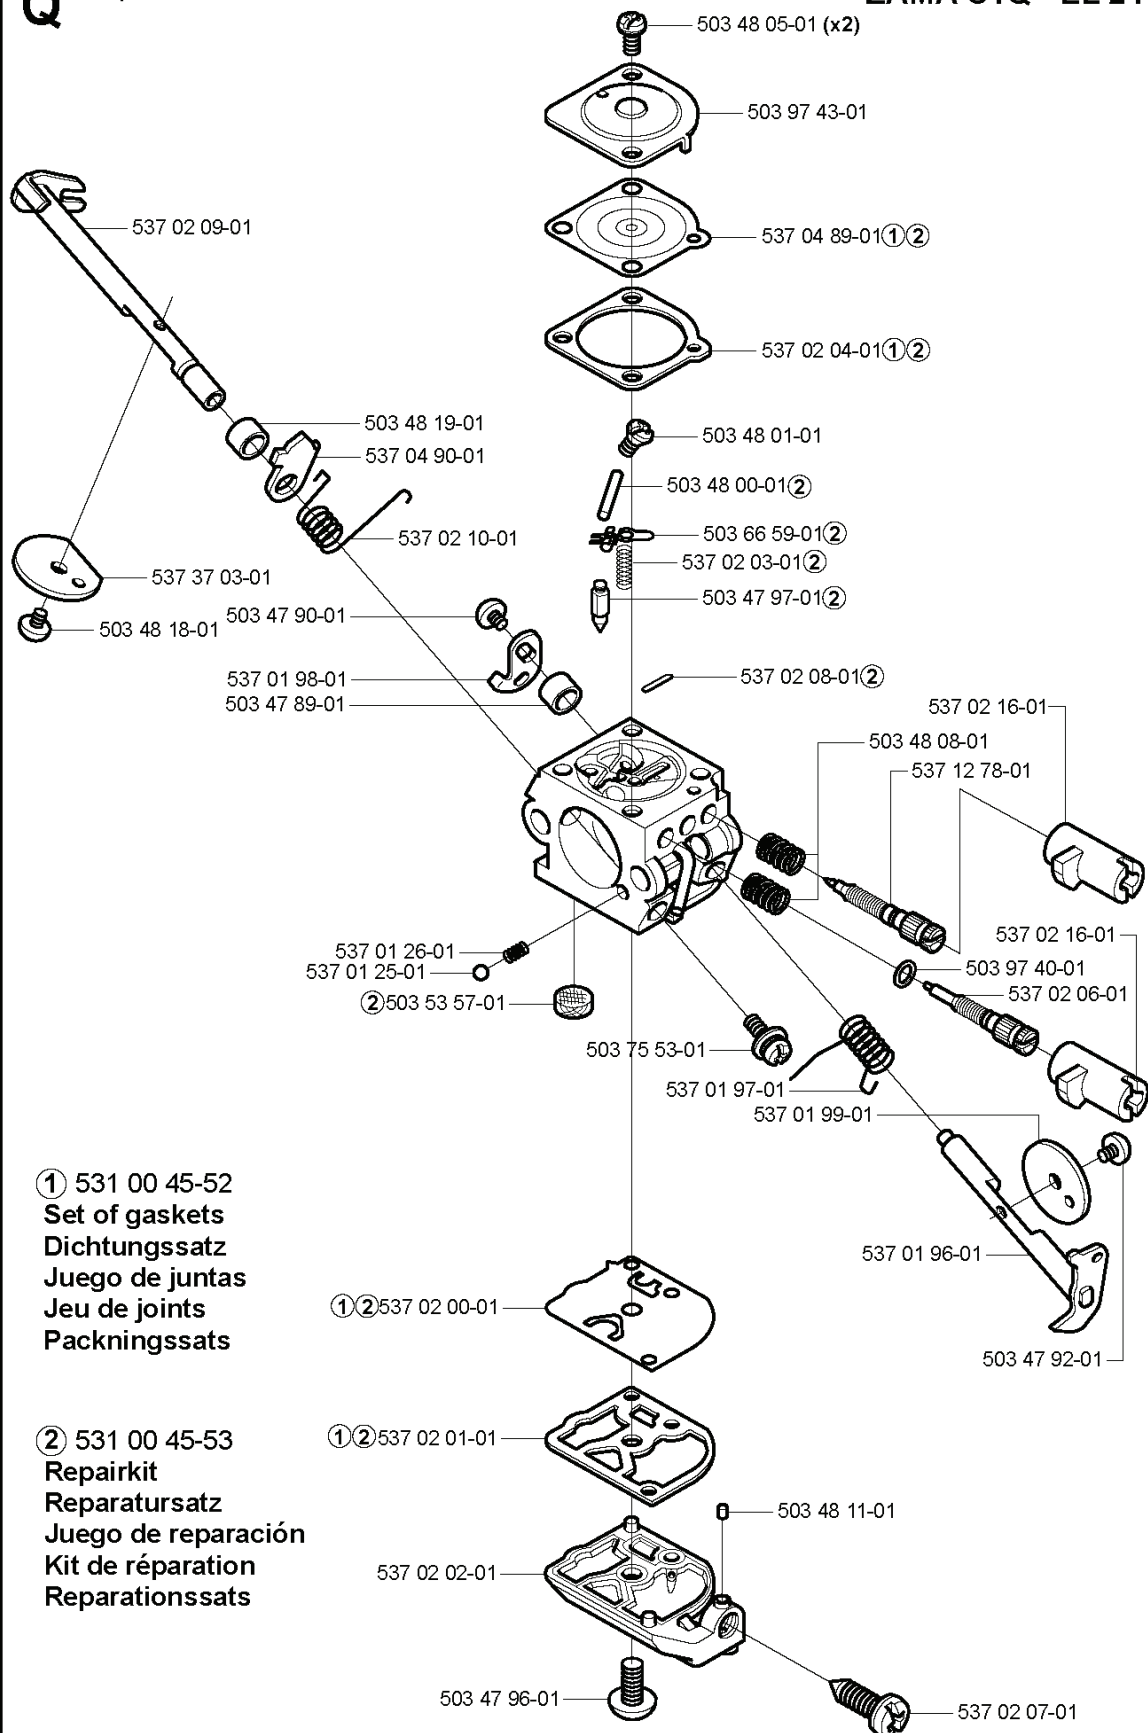

Q

compl 503 28 34-01

ZAMA C1Q - EL 24