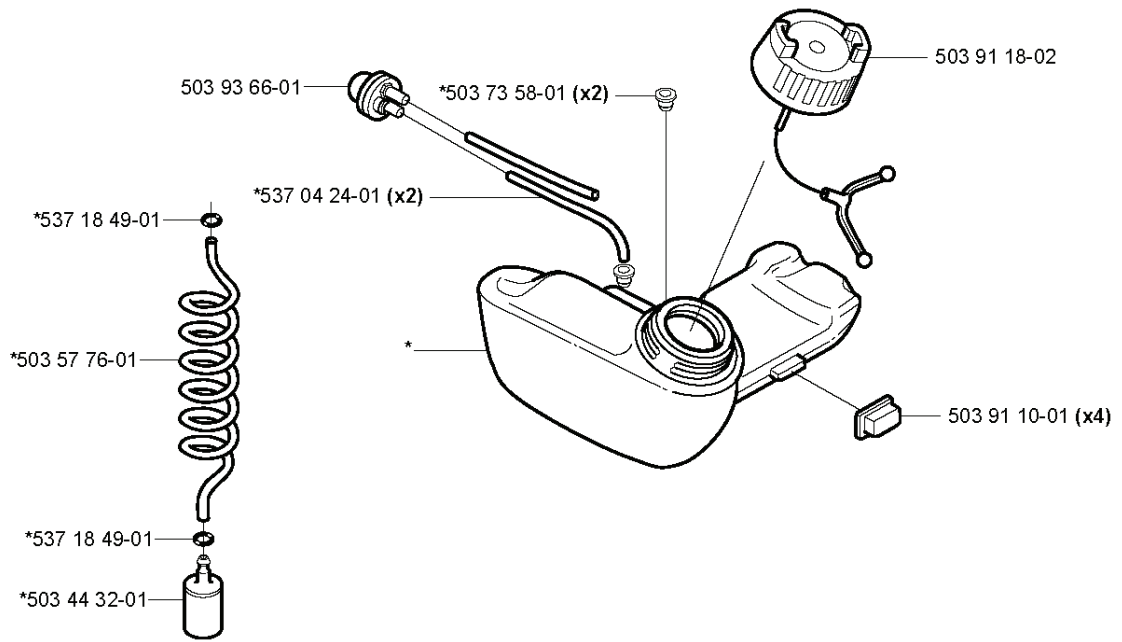

REF.	PART NO.	DESCRIPTION	REMARK	QTY.	KIT
537 04 11-02	537041102	CRANKCASE	COMPLETE ASSEMBLY	1	
503 21 68-20	503216820	SCREW IHSCFT		3	
503 21 66-18	503216618	SCREW IHSCFT		1	
537 28 97-02	537289702	CLUTCH COVER	COMPLETE ASSEMBLY	1	
537 37 38-01	537373801	TUBULAR RIVET		3	
503 20 02-25	503200225	SCREW IHSCFM		2	
735 31 12-00	735311200	CIRCLIP	"C.L."	1	
537 23 75-02	537237502	CLUTCH DRUM ASSY	"C.L."	1	
731 23 14-01	731231401	HEXAGON NUT		2	

N

*compl 503 85 24-75

REF.	PART NO.	DESCRIPTION	REMARK	QTY.	KIT
503 85 24-75	503852475	CRANKSHAFT ASSY	COMPLETE ASSEMBLY	1	
503 94 02-01	503940201	BEARING CAGE		1	
503 71 22-01	503712201	BEARING		1	

J

*compl 537 06 86-04