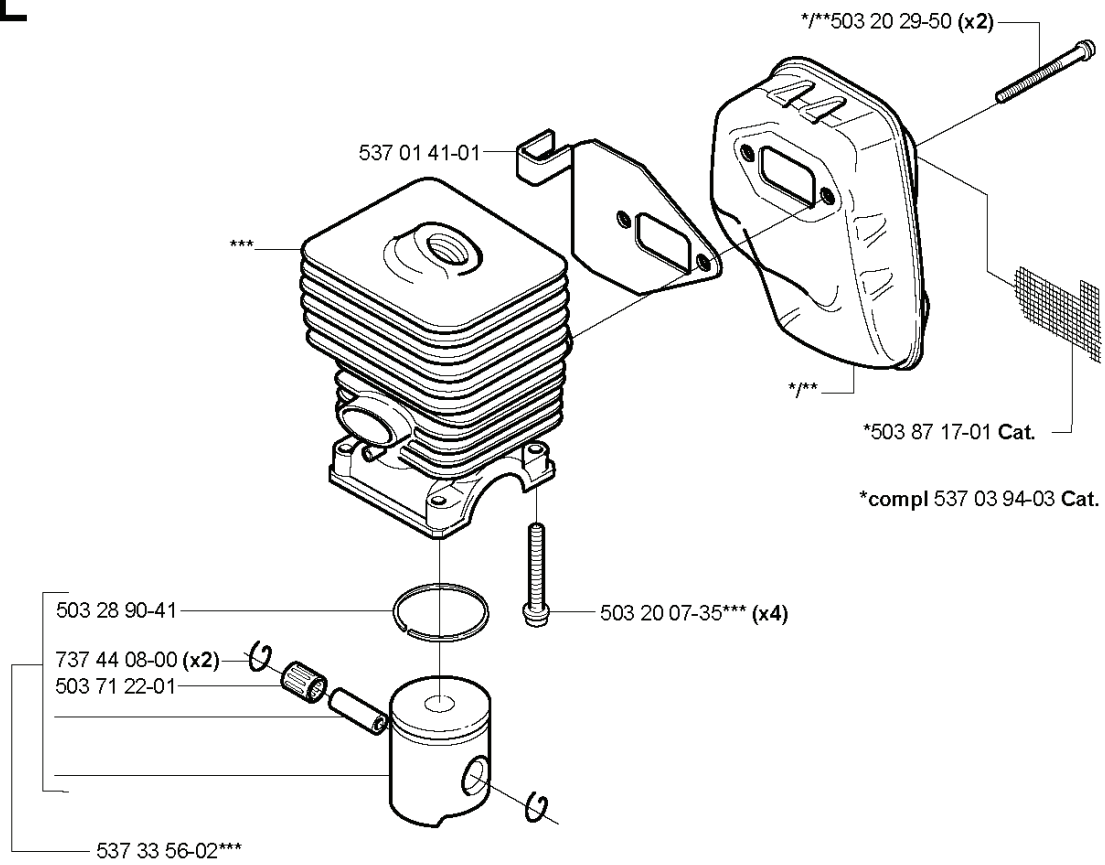

123 C, 2004-03

SPARE PARTS LIST

***compl 537 03 20-06

REF.	PART NO.	DESCRIPTION	REMARK	QTY.	KIT
537 03 94-03	537039403	MUFFLER ASSY	"COMPLETE ASSEMBLY, Cat."	1	
503 87 17-01	503871701	SPARK ARRESTER SCREEN	Cat.	1	
503 20 29-50	503202950	SCREW IHSCFM		2	
537 03 20-06	537032006	PISTON	COMPLETE ASSEMBLY	1	
503 20 07-35	503200735	SCREW IHSCFM		4	
537 33 56-02	537335602	PISTON ASSY		1	
737 44 08-00	737440800	CIRCLIP		2	
537 01 41-01	537014101	GASKET		1	
503 71 22-01	503712201	BEARING		1	
503 28 90-41	503289041	PISTON RING		1	

A 123C

503 79 56-01 537 29 47-05

REF.	PART NO.	DESCRIPTION	REMARK	QTY.	KIT
530 09 45-43	530094543	DRIVER		1	
530 05 38-00	530053800	SHAFT	COMPLETE ASSEMBLY	1	
735 31 12-00	735311200	CIRCLIP		1	
537 23 75-02	537237502	CLUTCH DRUM ASSY		1	
537 21 45-01	537214501	DRIVE SHAFT		1	
537 07 68-03	537076803	HANDLE		1	
503 21 98-35	503219835	SCREW		1	
537 07 37-01	537073701	SPACING TUBE		1	
503 22 26-01	503222601	NUT		1	
537 29 47-05	537294705	LABEL		1	
725 23 70-51	725237051	SCREW		1	
530 03 85-99	530038599	BRACKET		1	
503 79 56-01	503795601	LABEL		1	