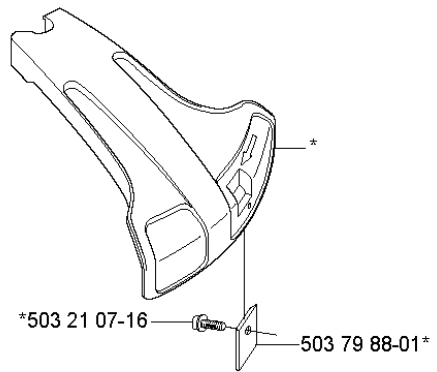

*compl 537 18 96-01
123C