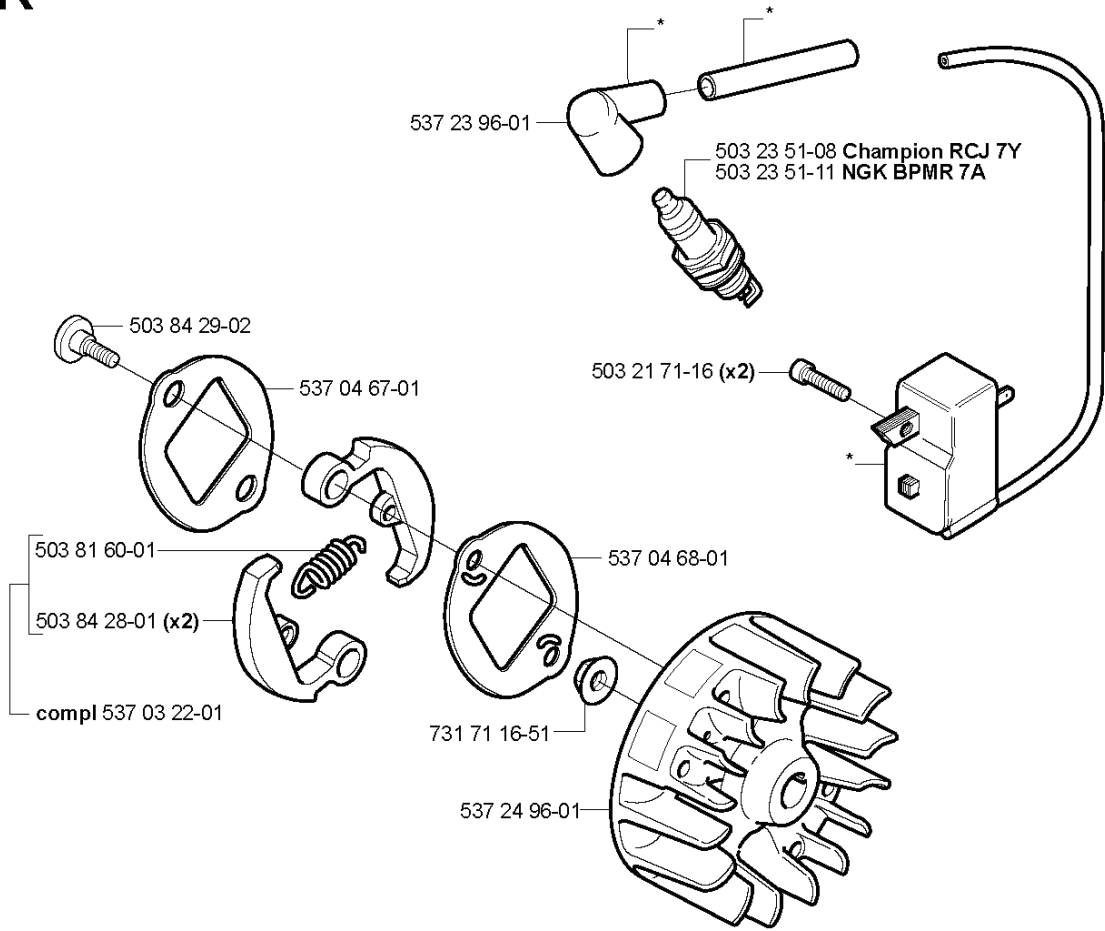

REF.	PART NO.	DESCRIPTION	REMARK	QTY.	KIT
537 04 11-02	537041102	CRANKCASE	COMPLETE ASSEMBLY	1	
503 21 68-20	503216820	SCREW IHSCFT		3	
503 21 66-18	503216618	SCREW IHSCFT		1	
537 28 97-02	537289702	CLUTCH COVER	COMPLETE ASSEMBLY	1	
537 37 38-01	537373801	TUBULAR RIVET		3	
503 20 02-25	503200225	SCREW IHSCFM		2	
735 31 12-00	735311200	CIRCLIP	"C.L."	1	
537 23 75-02	537237502	CLUTCH DRUM ASSY	"C.L."	1	
731 23 14-01	731231401	HEXAGON NUT		2	

*compl 503 93 42-02
123L
123LD

*compl 537 18 96-01
123C

REF.	PART NO.	DESCRIPTION	REMARK	QTY.	KIT
537 18 96-01	537189601	TRIMMER GUARD	"COMPLETE ASSEMBLY, 123C"	1	
503 21 07-16	503210716	SCREW IHSCT		1	
503 79 88-01	503798801	BLADE		1	

K

*compl 503 97 75-01

REF.	PART NO.	DESCRIPTION	REMARK	QTY.	KIT
537 03 22-01	537032201	CLUTCH ASSY	COMPLETE ASSEMBLY	1	
503 97 75-01	503977501	ELECTRONIC MODULE	COMPLETE ASSEMBLY	1	
503 81 60-01	503816001	CLUTCH SPRING		1	
503 84 28-01	503842801	CLUTCH SHOE		2	
503 84 29-02	503842902	SCREW		1	
537 04 68-01	537046801	WASHER		1	
731 71 16-51	731711651	HEXAGON NUT FLANGE		1	
537 24 96-01	537249601	FLYWHEEL		1	
537 04 67-01	537046701	WASHER		1	
503 23 51-08	503235108	SPARK PLUG	Champion RCJ 7Y	1	
503 23 51-11	503235111	SPARK PLUG	NGK BPMR 7A	1	
537 23 96-01	537239601	SPARK PLUG CAP		1	
503 21 71-16	503217116	SCREW IHSCT		2	

A 123C

503 79 56-01 537 29 47-05

REF.	PART NO.	DESCRIPTION	REMARK	QTY.	KIT
530 09 45-43	530094543	DRIVER		1	
530 05 38-00	530053800	SHAFT	COMPLETE ASSEMBLY	1	
735 31 12-00	735311200	CIRCLIP		1	
537 23 75-02	537237502	CLUTCH DRUM ASSY		1	
537 21 45-01	537214501	DRIVE SHAFT		1	
537 07 68-03	537076803	HANDLE		1	
503 21 98-35	503219835	SCREW		1	
537 07 37-01	537073701	SPACING TUBE		1	
503 22 26-01	503222601	NUT		1	
537 29 47-05	537294705	LABEL		1	
725 23 70-51	725237051	SCREW		1	
530 03 85-99	530038599	BRACKET		1	
503 79 56-01	503795601	LABEL		1	