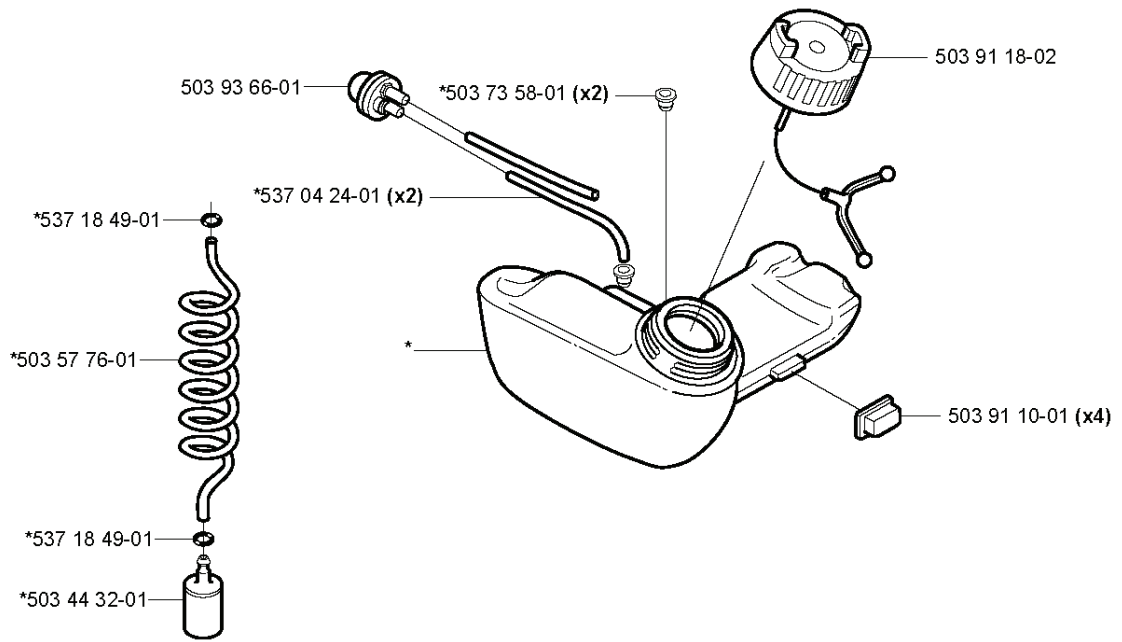

J

*compl 537 06 86-04