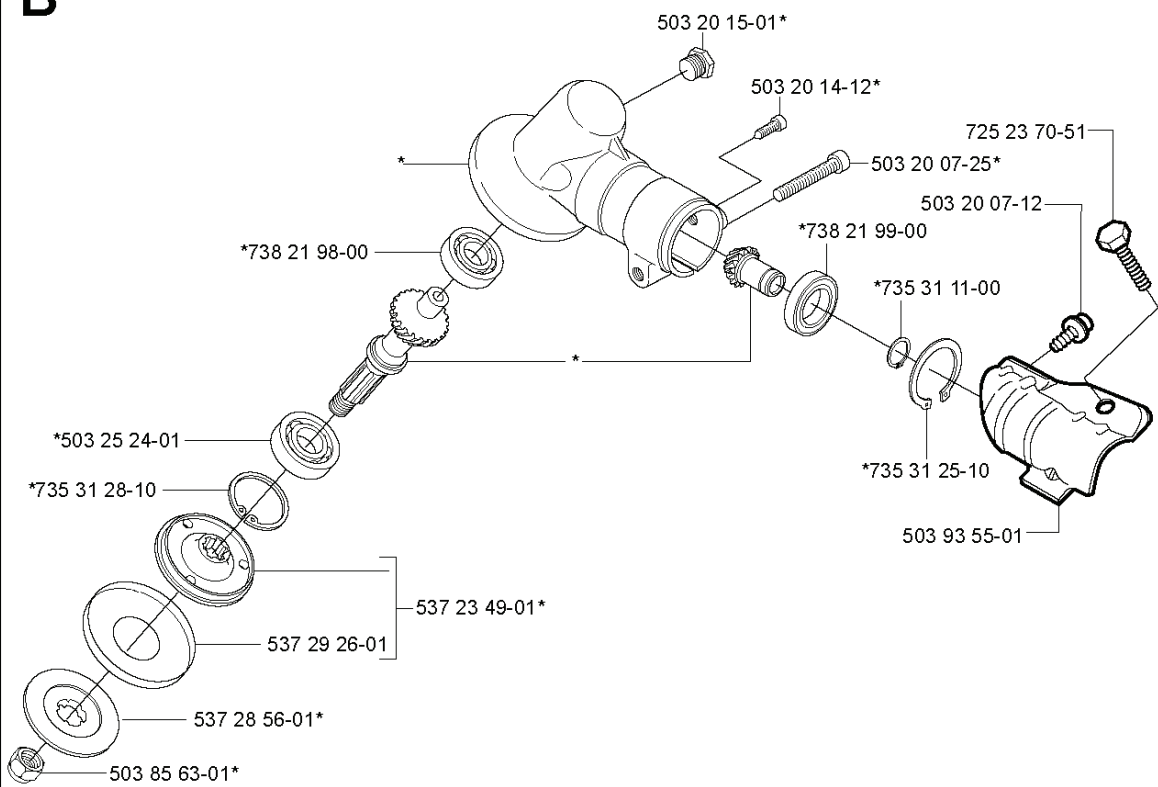

503 97 64-01

*compl 501 78 33-01

503 21 83-16*

537 21 62-02 (USA)

REF.	PART NO.	DESCRIPTION	REMARK	QTY.	KIT
5017833-01	501783301	SUSPENSION BAIL	COMPLETE ASSEMBLY	1	
5032183-16	503218316	SCREW		1	
5022859-01	502285901	STOP		1	
5372162-02	537216202	HARNES	USA	1	
5038017-01	503801701	GREASE	"(123C. L)"	1	
5016002-03	501600203	SCREWDRIVER		1	
5039764-01	503976401	GREASE		1	
5310092-48	531009248	FILTER OIL		1	
5021146-02	502114602	SOCKET WRENCH		1	
5022158-01	502215801	WRENCH		1	

G

REF.	PART NO.	DESCRIPTION	REMARK	QTY.	KIT
503 89 03-01	503890301	FILTER HOLDER	COMPLETE ASSEMBLY	1	
731 23 14-01	731231401	HEXAGON NUT		1	
503 88 79-01	503887901	HUB CAP		1	
502 20 65-03	502206503	SCREW EHHM		1	
502 20 40-02	502204002	KNOB		1	
503 88 80-02	503888002	FILTER COVER		1	
537 18 63-01	537186301	AIR FILTER		1	
503 96 25-01	503962501	CHOKE CONTROL		1	
503 91 09-01	503910901	INSULATION WALL		1	
503 94 26-01	503942601	INLET PIPE		1	
503 20 03-25	503200325	SCREW IHSCFM		2	
503 22 65-04	503226504	SQUARE NUT		2	
503 49 71-01	503497101	GASKET		1	
503 28 34-01	503283401	CARBURETTOR		1	
503 21 75-50	503217550	SCREW IHSCFT		2	
503 21 75-16	503217516	SCREW IHSCFT		1	

B

*compl 537 34 25-01 123L

M

*compl 537 04 11-02
**compl 537 28 97-02

REF.	PART NO.	DESCRIPTION	REMARK	QTY.	KIT
537 04 11-02	537041102	CRANKCASE	COMPLETE ASSEMBLY	1	
503 21 66-18	503216618	SCREW IHSCFT		1	
537 28 97-02	537289702	CLUTCH COVER	COMPLETE ASSEMBLY	1	
503 21 68-20	503216820	SCREW IHSCFT		1	
537 37 38-01	537373801	TUBULAR RIVET		3	
503 20 02-25	503200225	SCREW IHSCFM		2	
735 31 12-00	735311200	CIRCLIP	"C.L."	1	
537 23 75-02	537237502	CLUTCH DRUM ASSY	"C.L."	1	
731 23 14-01	731231401	HEXAGON NUT		2	