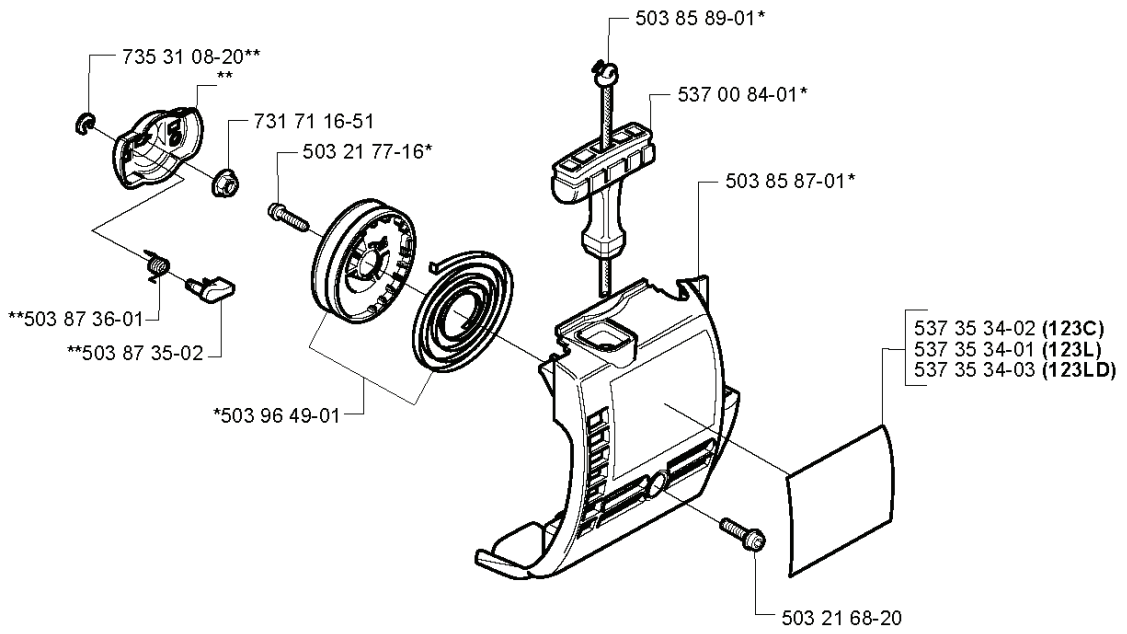

H **compl 503 87 33-02
*compl 503 85 28-01