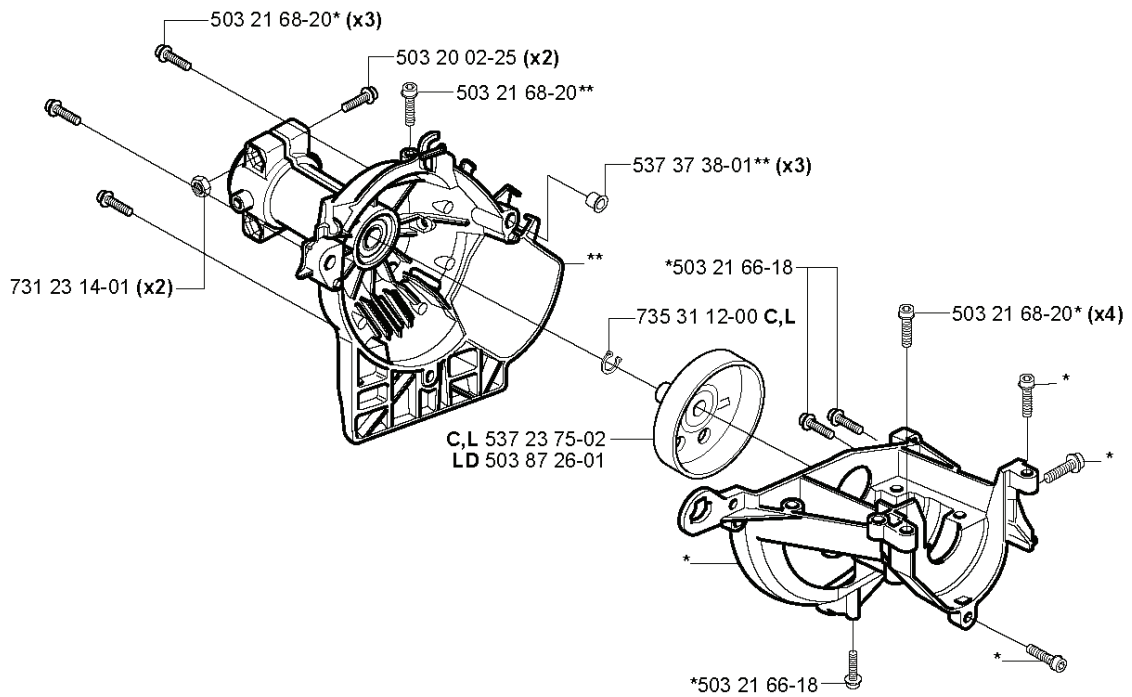

G

REF.	PART NO.	DESCRIPTION	REMARK	QTY.	KIT
503 89 03-01	503890301	FILTER HOLDER	COMPLETE ASSEMBLY	1	
731 23 14-01	731231401	HEXAGON NUT		1	
503 88 79-01	503887901	HUB CAP		1	
502 20 65-03	502206503	SCREW EHHM		1	
502 20 40-02	502204002	KNOB		1	
503 88 80-02	503888002	FILTER COVER		1	
537 18 63-01	537186301	AIR FILTER		1	
503 96 25-01	503962501	CHOKE CONTROL		1	
503 91 09-01	503910901	INSULATION WALL		1	
503 94 26-01	503942601	INLET PIPE		1	
503 20 03-25	503200325	SCREW IHSCFM		2	
503 22 65-04	503226504	SQUARE NUT		2	
503 49 71-01	503497101	GASKET		1	
503 28 34-01	503283401	CARBURETTOR		1	
503 21 75-50	503217550	SCREW IHSCFT		2	
503 21 75-16	503217516	SCREW IHSCFT		1	

B

*compl 537 34 25-01 123L

M

*compl 537 04 11-02
**compl 537 28 97-02

REF.	PART NO.	DESCRIPTION	REMARK	QTY.	KIT
537 04 11-02	537041102	CRANKCASE	COMPLETE ASSEMBLY	1	
503 21 66-18	503216618	SCREW IHSCFT		1	
537 28 97-02	537289702	CLUTCH COVER	COMPLETE ASSEMBLY	1	
503 21 68-20	503216820	SCREW IHSCFT		1	
537 37 38-01	537373801	TUBULAR RIVET		3	
503 20 02-25	503200225	SCREW IHSCFM		2	
735 31 12-00	735311200	CIRCLIP	"C.L."	1	
537 23 75-02	537237502	CLUTCH DRUM ASSY	"C.L."	1	
731 23 14-01	731231401	HEXAGON NUT		2	

C 123L

503 79 56-01 537 29 47-04

REF.	PART NO.	DESCRIPTION	REMARK	QTY.	KIT
537 23 75-02	537237502	CLUTCH DRUM ASSY		1	
503 21 98-35	503219835	SCREW		1	
537 21 49-01	537214901	TUBE		1	
537 35 17-01	537351701	DRIVE SHAFT		1	
735 31 12-00	735311200	CIRCLIP		1	
503 22 26-01	503222601	NUT		1	
537 07 68-02	537076802	HANDLE		1	
537 04 25-01	537042501	ATTACHMENT PLATE		1	
503 79 56-01	503795601	LABEL		1	
537 29 47-04	537294704	LABEL		1	