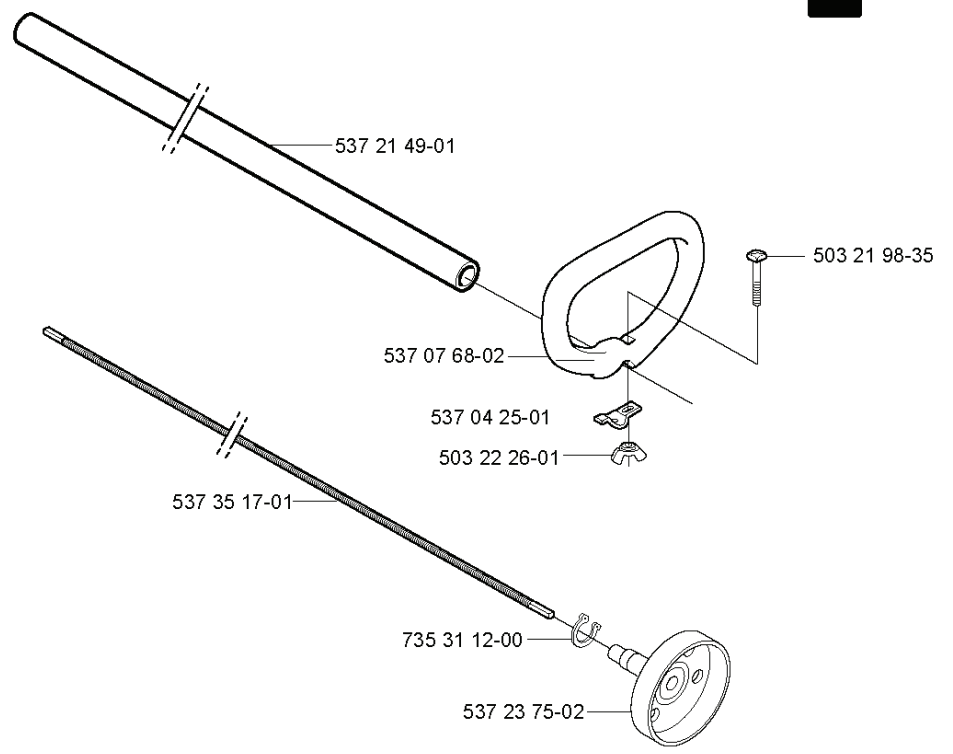

B

*compl 537 34 25-01 123L

M

*compl 537 04 11-02
**compl 537 28 97-02

REF.	PART NO.	DESCRIPTION	REMARK	QTY.	KIT
537 04 11-02	537041102	CRANKCASE	COMPLETE ASSEMBLY	1	
503 21 66-18	503216618	SCREW IHSCFT		1	
537 28 97-02	537289702	CLUTCH COVER	COMPLETE ASSEMBLY	1	
503 21 68-20	503216820	SCREW IHSCFT		1	
537 37 38-01	537373801	TUBULAR RIVET		3	
503 20 02-25	503200225	SCREW IHSCFM		2	
735 31 12-00	735311200	CIRCLIP	"C.L."	1	
537 23 75-02	537237502	CLUTCH DRUM ASSY	"C.L."	1	
731 23 14-01	731231401	HEXAGON NUT		2	

N

*compl 503 85 24-75

REF.	PART NO.	DESCRIPTION	REMARK	QTY.	KIT
503 85 24-75	503852475	CRANKSHAFT ASSY	COMPLETE ASSEMBLY	1	
503 94 02-01	503940201	BEARING CAGE		1	
503 71 22-01	503712201	BEARING		1	

F

537 35 33-02 (123C)
537 35 33-01 (123L)
537 35 33-03 (123LD)

503 87 18-01

503 21 68-20 (x3)

537 32 08-02

503 21 68-20

REF.	PART NO.	DESCRIPTION	REMARK	QTY.	KIT
537 35 33-01	537353301	LABEL	(123L)	1	
503 21 68-20	503216820	SCREW IHSCFT		3	
537 32 08-02	537320802	HEAT PROTECTOR		1	
503 87 18-01	503871801	CYLINDER COVER		1	

C 123L

503 79 56-01 537 29 47-04

REF.	PART NO.	DESCRIPTION	REMARK	QTY.	KIT
537 23 75-02	537237502	CLUTCH DRUM ASSY		1	
503 21 98-35	503219835	SCREW		1	
537 21 49-01	537214901	TUBE		1	
537 35 17-01	537351701	DRIVE SHAFT		1	
735 31 12-00	735311200	CIRCLIP		1	
503 22 26-01	503222601	NUT		1	
537 07 68-02	537076802	HANDLE		1	
537 04 25-01	537042501	ATTACHMENT PLATE		1	
503 79 56-01	503795601	LABEL		1	
537 29 47-04	537294704	LABEL		1	