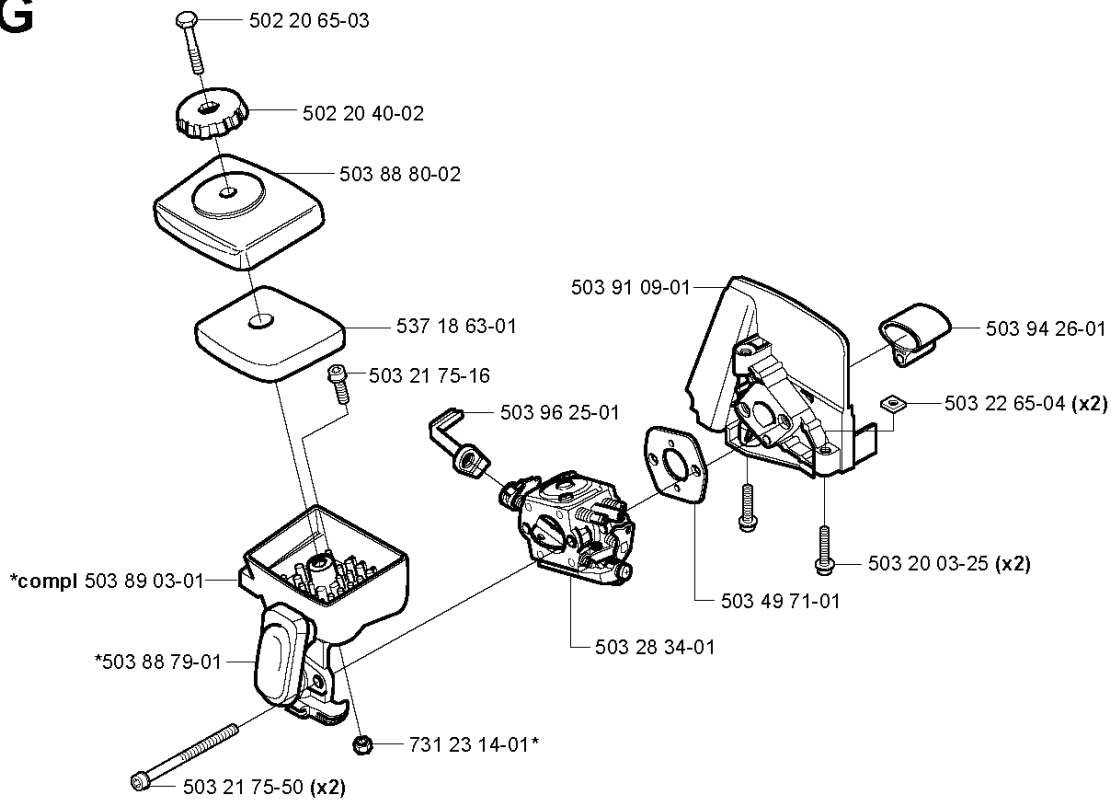

503 97 64-01

*compl 501 78 33-01

503 21 83-16*

537 21 62-02 (USA)

REF.	PART NO.	DESCRIPTION	REMARK	QTY.	KIT
5017833-01	501783301	SUSPENSION BAIL	COMPLETE ASSEMBLY	1	
5032183-16	503218316	SCREW		1	
5022859-01	502285901	STOP		1	
5372162-02	537216202	HARNES	USA	1	
5038017-01	503801701	GREASE	"(123C. L)"	1	
5016002-03	501600203	SCREWDRIVER		1	
5039764-01	503976401	GREASE		1	
5310092-48	531009248	FILTER OIL		1	
5021146-02	502114602	SOCKET WRENCH		1	
5022158-01	502215801	WRENCH		1	

G

REF.	PART NO.	DESCRIPTION	REMARK	QTY.	KIT
503 89 03-01	503890301	FILTER HOLDER	COMPLETE ASSEMBLY	1	
731 23 14-01	731231401	HEXAGON NUT		1	
503 88 79-01	503887901	HUB CAP		1	
502 20 65-03	502206503	SCREW EHHM		1	
502 20 40-02	502204002	KNOB		1	
503 88 80-02	503888002	FILTER COVER		1	
537 18 63-01	537186301	AIR FILTER		1	
503 96 25-01	503962501	CHOKE CONTROL		1	
503 91 09-01	503910901	INSULATION WALL		1	
503 94 26-01	503942601	INLET PIPE		1	
503 20 03-25	503200325	SCREW IHSCFM		2	
503 22 65-04	503226504	SQUARE NUT		2	
503 49 71-01	503497101	GASKET		1	
503 28 34-01	503283401	CARBURETTOR		1	
503 21 75-50	503217550	SCREW IHSCFT		2	
503 21 75-16	503217516	SCREW IHSCFT		1	

B

*compl 537 34 25-01 123L

M

*compl 537 04 11-02
**compl 537 28 97-02

REF.	PART NO.	DESCRIPTION	REMARK	QTY.	KIT
537 04 11-02	537041102	CRANKCASE	COMPLETE ASSEMBLY	1	
503 21 66-18	503216618	SCREW IHSCFT		1	
537 28 97-02	537289702	CLUTCH COVER	COMPLETE ASSEMBLY	1	
503 21 68-20	503216820	SCREW IHSCFT		1	
537 37 38-01	537373801	TUBULAR RIVET		3	
503 20 02-25	503200225	SCREW IHSCFM		2	
735 31 12-00	735311200	CIRCLIP	"C.L."	1	
537 23 75-02	537237502	CLUTCH DRUM ASSY	"C.L."	1	
731 23 14-01	731231401	HEXAGON NUT		2	