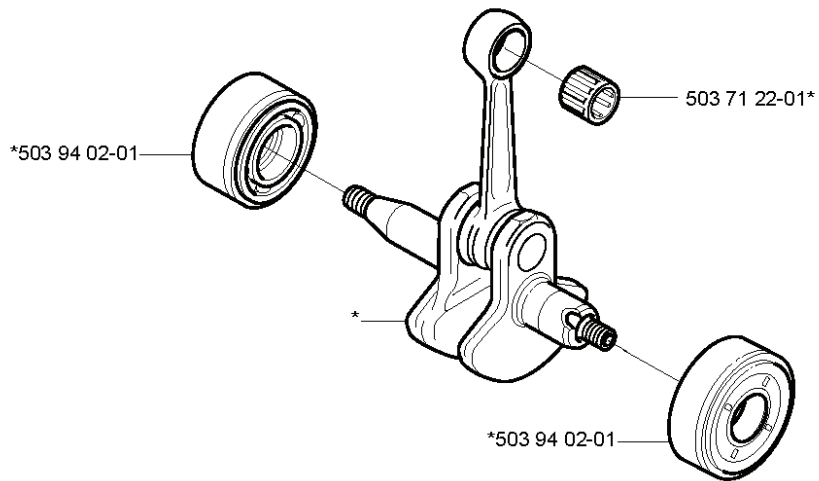

G

REF.	PART NO.	DESCRIPTION	REMARK	QTY.	KIT
503 89 03-01	503890301	FILTER HOLDER	COMPLETE ASSEMBLY	1	
731 23 14-01	731231401	HEXAGON NUT		1	
503 88 79-01	503887901	HUB CAP		1	
502 20 65-03	502206503	SCREW EHHM		1	
502 20 40-02	502204002	KNOB		1	
503 88 80-02	503888002	FILTER COVER		1	
537 18 63-01	537186301	AIR FILTER		1	
503 96 25-01	503962501	CHOKE CONTROL		1	
503 91 09-01	503910901	INSULATION WALL		1	
503 94 26-01	503942601	INLET PIPE		1	
503 20 03-25	503200325	SCREW IHSCFM		2	
503 22 65-04	503226504	SQUARE NUT		2	
503 49 71-01	503497101	GASKET		1	
503 28 34-01	503283401	CARBURETTOR		1	
503 21 75-50	503217550	SCREW IHSCFT		2	
503 21 75-16	503217516	SCREW IHSCFT		1	

B

*compl 537 34 25-01 123L

M

*compl 537 04 11-02
**compl 537 28 97-02

REF.	PART NO.	DESCRIPTION	REMARK	QTY.	KIT
537 04 11-02	537041102	CRANKCASE	COMPLETE ASSEMBLY	1	
503 21 66-18	503216618	SCREW IHSCFT		1	
537 28 97-02	537289702	CLUTCH COVER	COMPLETE ASSEMBLY	1	
503 21 68-20	503216820	SCREW IHSCFT		1	
537 37 38-01	537373801	TUBULAR RIVET		3	
503 20 02-25	503200225	SCREW IHSCFM		2	
735 31 12-00	735311200	CIRCLIP	"C.L."	1	
537 23 75-02	537237502	CLUTCH DRUM ASSY	"C.L."	1	
731 23 14-01	731231401	HEXAGON NUT		2	

N

*compl 503 85 24-75

REF.	PART NO.	DESCRIPTION	REMARK	QTY.	KIT
503 85 24-75	503852475	CRANKSHAFT ASSY	COMPLETE ASSEMBLY	1	
503 94 02-01	503940201	BEARING CAGE		1	
503 71 22-01	503712201	BEARING		1	

F

537 35 33-02 (123C)
537 35 33-01 (123L)
537 35 33-03 (123LD)

C 123L

503 79 56-01 537 29 47-04

REF.	PART NO.	DESCRIPTION	REMARK	QTY.	KIT
537 23 75-02	537237502	CLUTCH DRUM ASSY		1	
503 21 98-35	503219835	SCREW		1	
537 21 49-01	537214901	TUBE		1	
537 35 17-01	537351701	DRIVE SHAFT		1	
735 31 12-00	735311200	CIRCLIP		1	
503 22 26-01	503222601	NUT		1	
537 07 68-02	537076802	HANDLE		1	
537 04 25-01	537042501	ATTACHMENT PLATE		1	
503 79 56-01	503795601	LABEL		1	
537 29 47-04	537294704	LABEL		1	