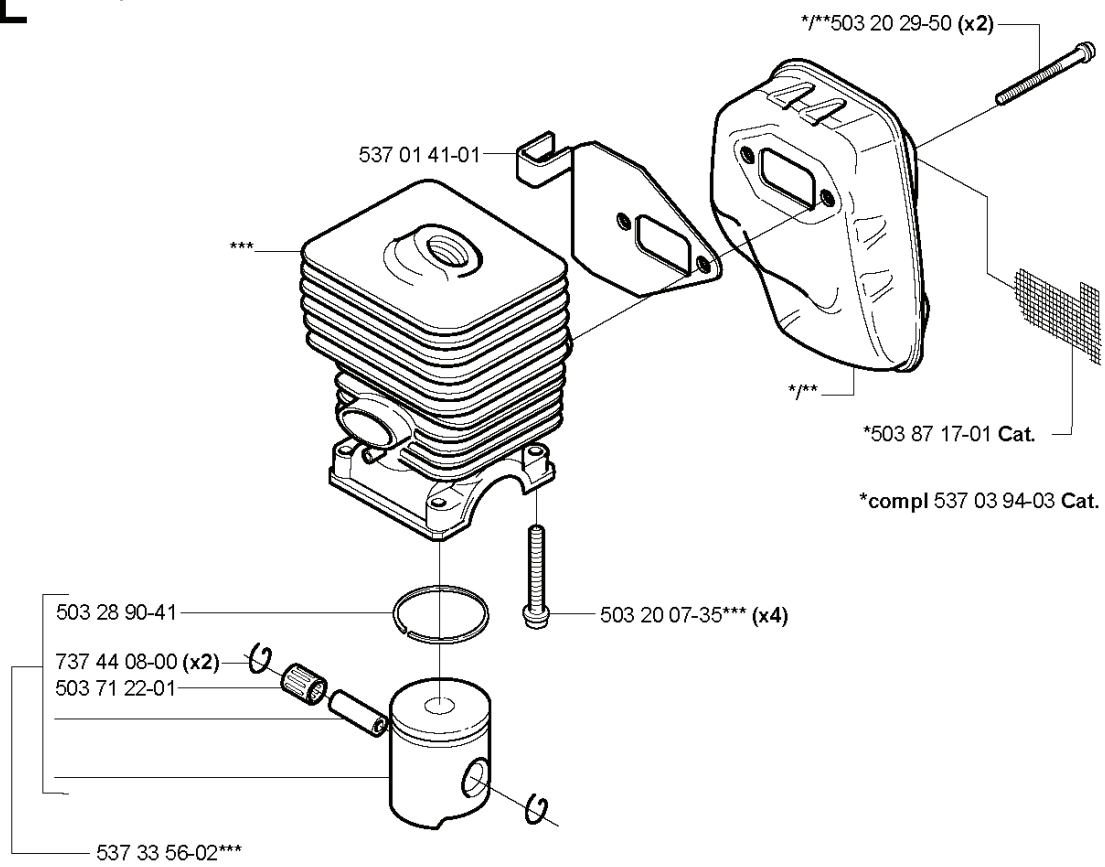

***compl 537 03 20-06