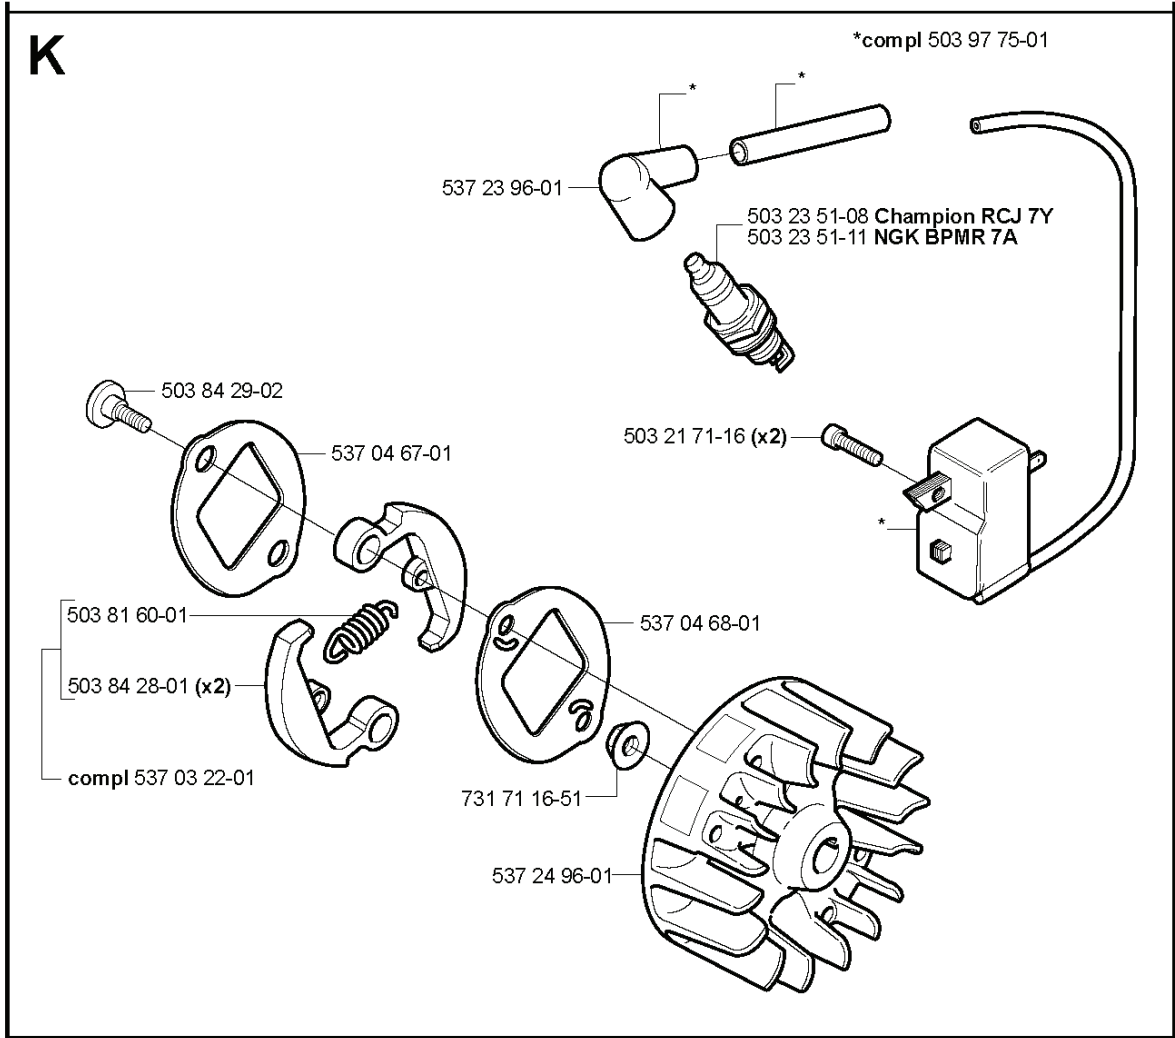

C 123L

503 79 56-01 537 29 47-04

REF.	PART NO.	DESCRIPTION	REMARK	QTY.	KIT
537 23 75-02	537237502	CLUTCH DRUM ASSY		1	
503 21 98-35	503219835	SCREW		1	
537 21 49-01	537214901	TUBE		1	
537 35 17-01	537351701	DRIVE SHAFT		1	
735 31 12-00	735311200	CIRCLIP		1	
503 22 26-01	503222601	NUT		1	
537 07 68-02	537076802	HANDLE		1	
537 04 25-01	537042501	ATTACHMENT PLATE		1	
503 79 56-01	503795601	LABEL		1	
537 29 47-04	537294704	LABEL		1	

E

*compl 503 85 29-02

REF.	PART NO.	DESCRIPTION	REMARK	QTY.	KIT
503 85 29-02	503852902	HANDLE	COMPLETE ASSEMBLY	1	
503 91 81-01	503918101	THROTTLE LEVER		1	
537 01 13-01	537011301	RECOIL SPRING		1	
503 87 80-01	503878001	THROTTLE LOCKOUT		1	
503 96 14-01	503961401	ABSORBER	"(L, LD)"	1	
503 87 85-01	503878501	SHORT CIRCUIT CABLE		1	
503 87 86-01	503878601	THROTTLE CABLE ASSY		1	
503 71 82-01	503718201	SWITCH		1	
503 21 66-18	503216618	SCREW IHSCT		2	
503 87 79-01	503877901	THROTTLE TRIGGER		1	
503 99 56-01	503995601	HANDLE HALF		1	
740 42 06-00	740420600	O-RING		1	
503 99 55-01	503995501	HANDLE HALF		1	
503 96 13-02	503961302	SCREW		1	

K

*compl 503 97 75-01

REF.	PART NO.	DESCRIPTION	REMARK	QTY.	KIT
537 03 22-01	537032201	CLUTCH ASSY	COMPLETE ASSEMBLY	1	
503 97 75-01	503977501	ELECTRONIC MODULE	COMPLETE ASSEMBLY	1	
503 81 60-01	503816001	CLUTCH SPRING		1	
503 84 28-01	503842801	CLUTCH SHOE		2	
503 84 29-02	503842902	SCREW		1	
537 04 68-01	537046801	WASHER		1	
731 71 16-51	731711651	HEXAGON NUT FLANGE		1	
537 24 96-01	537249601	FLYWHEEL		1	
537 04 67-01	537046701	WASHER		1	
503 23 51-08	503235108	SPARK PLUG	Champion RCJ 7Y	1	
503 23 51-11	503235111	SPARK PLUG	NGK BPMR 7A	1	
537 23 96-01	537239601	SPARK PLUG CAP		1	
503 21 71-16	503217116	SCREW IHSCT		2	