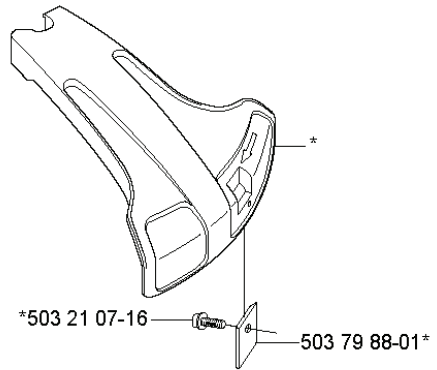

*compl 537 18 96-01
123C