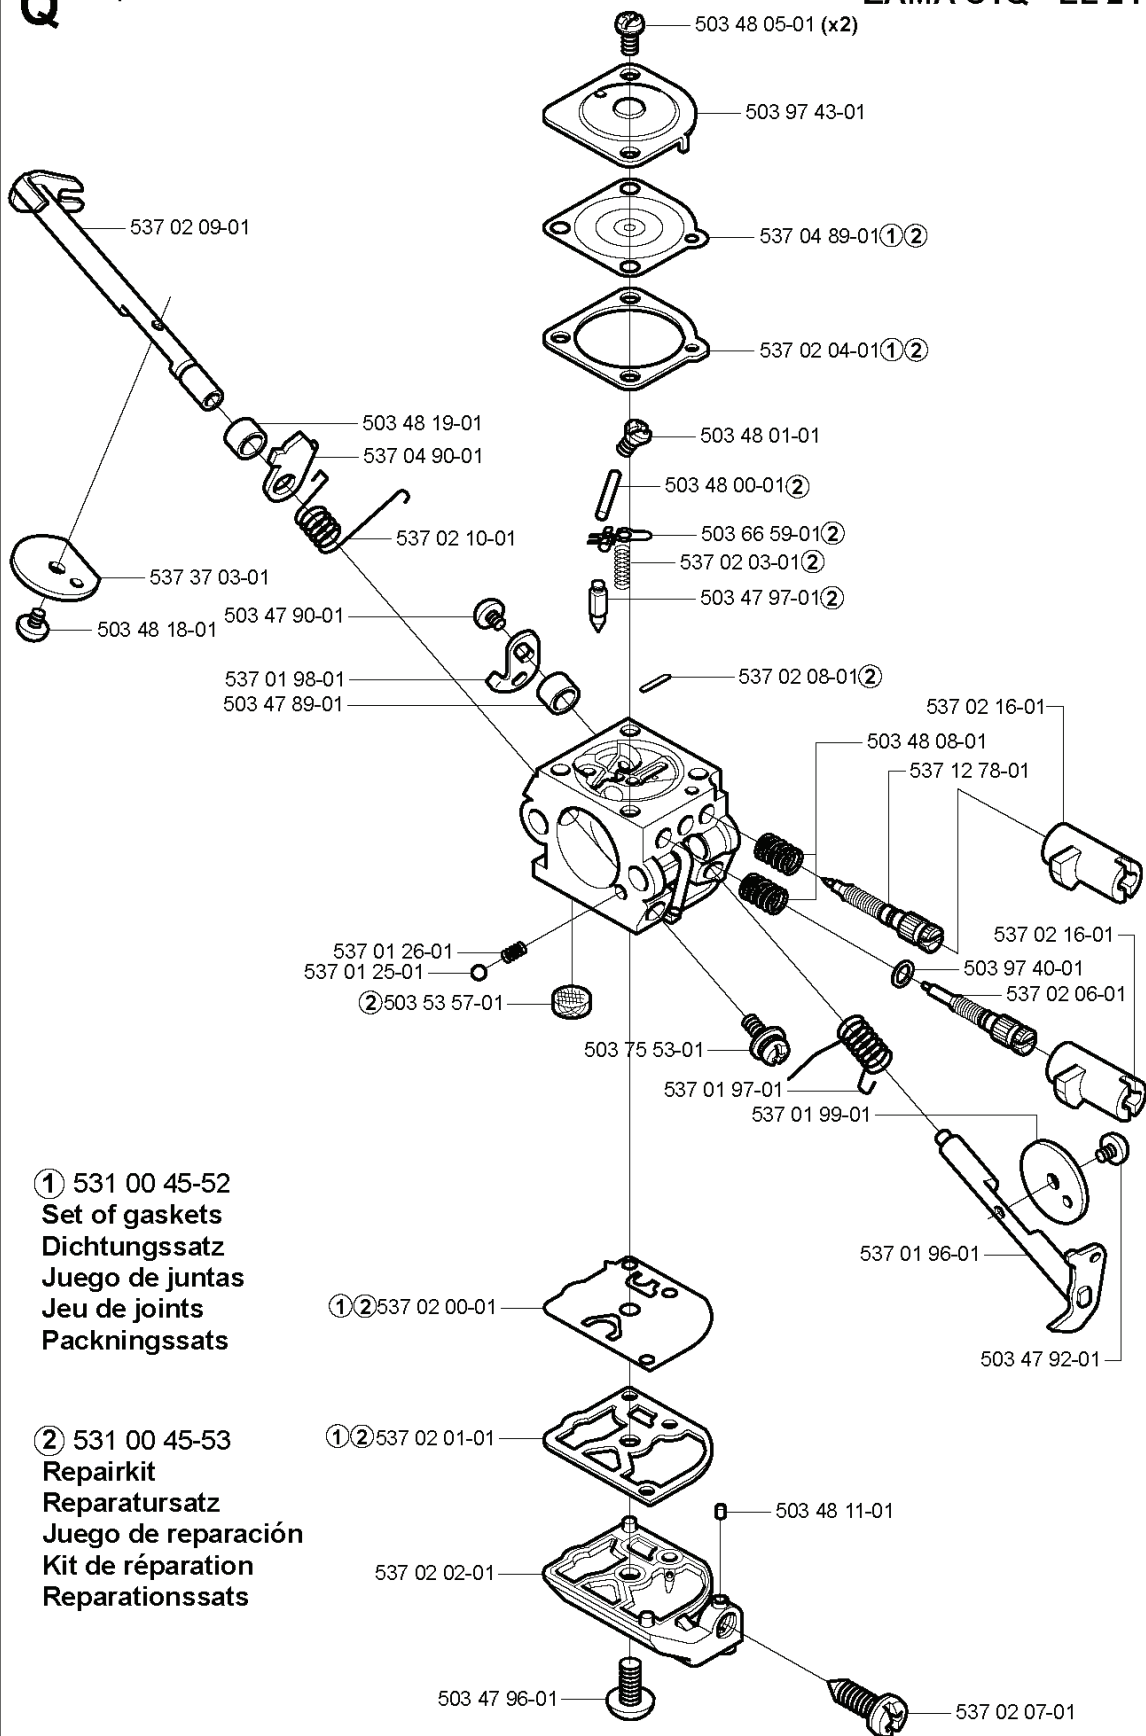

Q

compl 503 28 34-01

ZAMA C1Q - EL 24