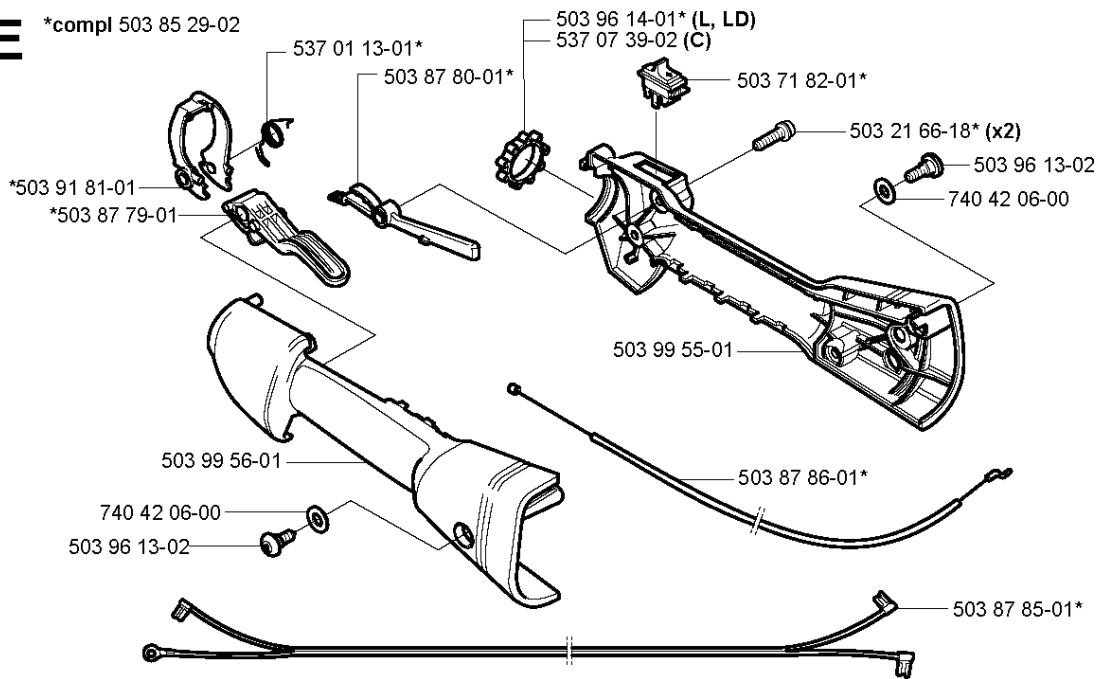

N

*compl 503 85 24-75

REF.	PART NO.	DESCRIPTION	REMARK	QTY.	KIT
503 85 24-75	503852475	CRANKSHAFT ASSY	COMPLETE ASSEMBLY	1	
503 94 02-01	503940201	BEARING CAGE		1	
503 71 22-01	503712201	BEARING		1	

F

537 35 33-02 (123C)
537 35 33-01 (123L)
537 35 33-03 (123LD)

C 123L

503 79 56-01 537 29 47-04

REF.	PART NO.	DESCRIPTION	REMARK	QTY.	KIT
537 23 75-02	537237502	CLUTCH DRUM ASSY		1	
503 21 98-35	503219835	SCREW		1	
537 21 49-01	537214901	TUBE		1	
537 35 17-01	537351701	DRIVE SHAFT		1	
735 31 12-00	735311200	CIRCLIP		1	
503 22 26-01	503222601	NUT		1	
537 07 68-02	537076802	HANDLE		1	
537 04 25-01	537042501	ATTACHMENT PLATE		1	
503 79 56-01	503795601	LABEL		1	
537 29 47-04	537294704	LABEL		1	

E

*compl 503 85 29-02

REF.	PART NO.	DESCRIPTION	REMARK	QTY.	KIT
503 85 29-02	503852902	HANDLE	COMPLETE ASSEMBLY	1	
503 91 81-01	503918101	THROTTLE LEVER		1	
537 01 13-01	537011301	RECOIL SPRING		1	
503 87 80-01	503878001	THROTTLE LOCKOUT		1	
503 96 14-01	503961401	ABSORBER	"(L, LD)"	1	
503 87 85-01	503878501	SHORT CIRCUIT CABLE		1	
503 87 86-01	503878601	THROTTLE CABLE ASSY		1	
503 71 82-01	503718201	SWITCH		1	
503 21 66-18	503216618	SCREW IHSCT		2	
503 87 79-01	503877901	THROTTLE TRIGGER		1	
503 99 56-01	503995601	HANDLE HALF		1	
740 42 06-00	740420600	O-RING		1	
503 99 55-01	503995501	HANDLE HALF		1	
503 96 13-02	503961302	SCREW		1	

K

*compl 503 97 75-01

REF.	PART NO.	DESCRIPTION	REMARK	QTY.	KIT
537 03 22-01	537032201	CLUTCH ASSY	COMPLETE ASSEMBLY	1	
503 97 75-01	503977501	ELECTRONIC MODULE	COMPLETE ASSEMBLY	1	
503 81 60-01	503816001	CLUTCH SPRING		1	
503 84 28-01	503842801	CLUTCH SHOE		2	
503 84 29-02	503842902	SCREW		1	
537 04 68-01	537046801	WASHER		1	
731 71 16-51	731711651	HEXAGON NUT FLANGE		1	
537 24 96-01	537249601	FLYWHEEL		1	
537 04 67-01	537046701	WASHER		1	
503 23 51-08	503235108	SPARK PLUG	Champion RCJ 7Y	1	
503 23 51-11	503235111	SPARK PLUG	NGK BPMR 7A	1	
537 23 96-01	537239601	SPARK PLUG CAP		1	
503 21 71-16	503217116	SCREW IHSCT		2	