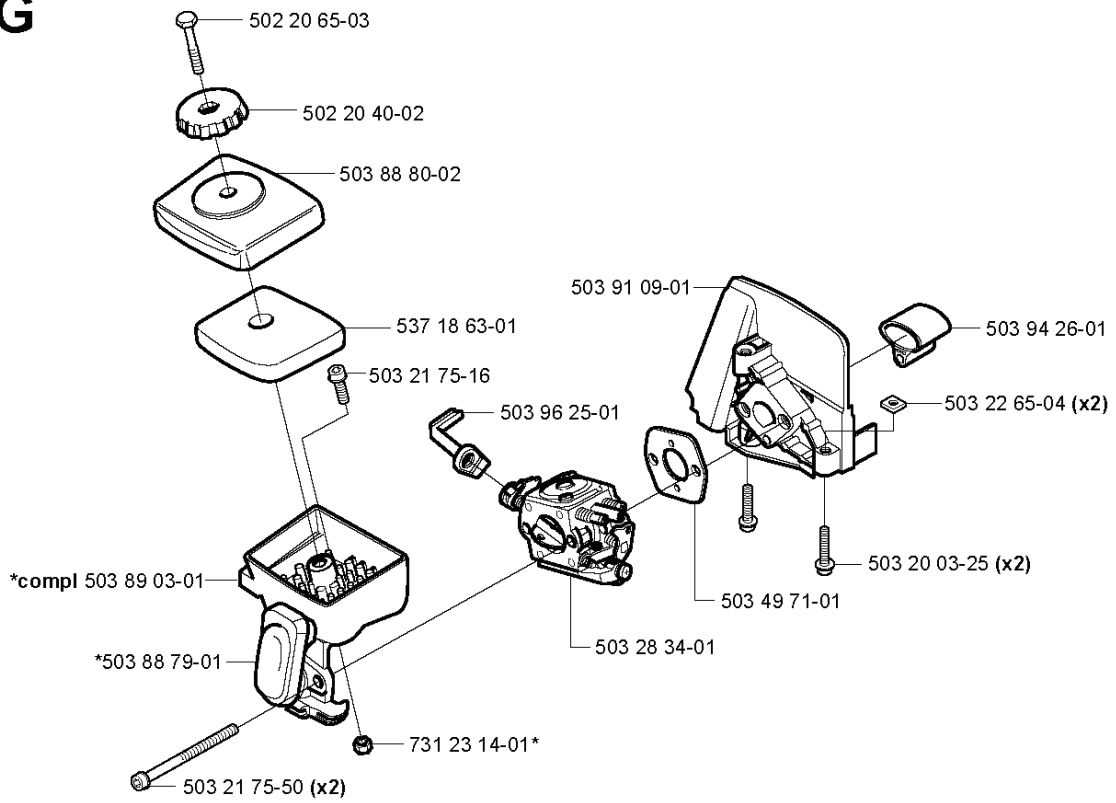

123 LD, 2004-03

SPARE PARTS LIST

***compl 537 03 20-06

REF.	PART NO.	DESCRIPTION	REMARK	QTY.	KIT
537 03 94-03	537039403	MUFFLER ASSY	"COMPLETE ASSEMBLY, Cat."	1	
503 87 17-01	503871701	SPARK ARRESTER SCREEN	Cat.	1	
503 20 29-50	503202950	SCREW IHSCFM		2	
537 03 20-06	537032006	PISTON	COMPLETE ASSEMBLY	1	
503 20 07-35	503200735	SCREW IHSCFM		4	
537 33 56-02	537335602	PISTON ASSY		1	
737 44 08-00	737440800	CIRCLIP		2	
537 01 41-01	537014101	GASKET		1	
503 71 22-01	503712201	BEARING		1	
503 28 90-41	503289041	PISTON RING		1	

503 97 64-01

*compl 501 78 33-01

503 21 83-16*

537 21 62-02 (USA)

REF.	PART NO.	DESCRIPTION	REMARK	QTY.	KIT
5017833-01	501783301	SUSPENSION BAIL	COMPLETE ASSEMBLY	1	
5032183-16	503218316	SCREW		1	
5022859-01	502285901	STOP		1	
5372162-02	537216202	HARNESS	USA	1	
5016002-03	501600203	SCREWDRIVER		1	
5039764-01	503976401	GREASE		1	
5310092-48	531009248	FILTER OIL		1	
5021146-02	502114602	SOCKET WRENCH		1	
5022158-01	502215801	WRENCH		1	

G

REF.	PART NO.	DESCRIPTION	REMARK	QTY.	KIT
503 89 03-01	503890301	FILTER HOLDER	COMPLETE ASSEMBLY	1	
731 23 14-01	731231401	HEXAGON NUT		1	
503 88 79-01	503887901	HUB CAP		1	
502 20 65-03	502206503	SCREW EHHM		1	
502 20 40-02	502204002	KNOB		1	
503 88 80-02	503888002	FILTER COVER		1	
537 18 63-01	537186301	AIR FILTER		1	
503 96 25-01	503962501	CHOKE CONTROL		1	
503 91 09-01	503910901	INSULATION WALL		1	
503 94 26-01	503942601	INLET PIPE		1	
503 20 03-25	503200325	SCREW IHSCFM		2	
503 22 65-04	503226504	SQUARE NUT		2	
503 49 71-01	503497101	GASKET		1	
503 28 34-01	503283401	CARBURETTOR		1	
503 21 75-50	503217550	SCREW IHSCFT		2	
503 21 75-16	503217516	SCREW IHSCFT		1	