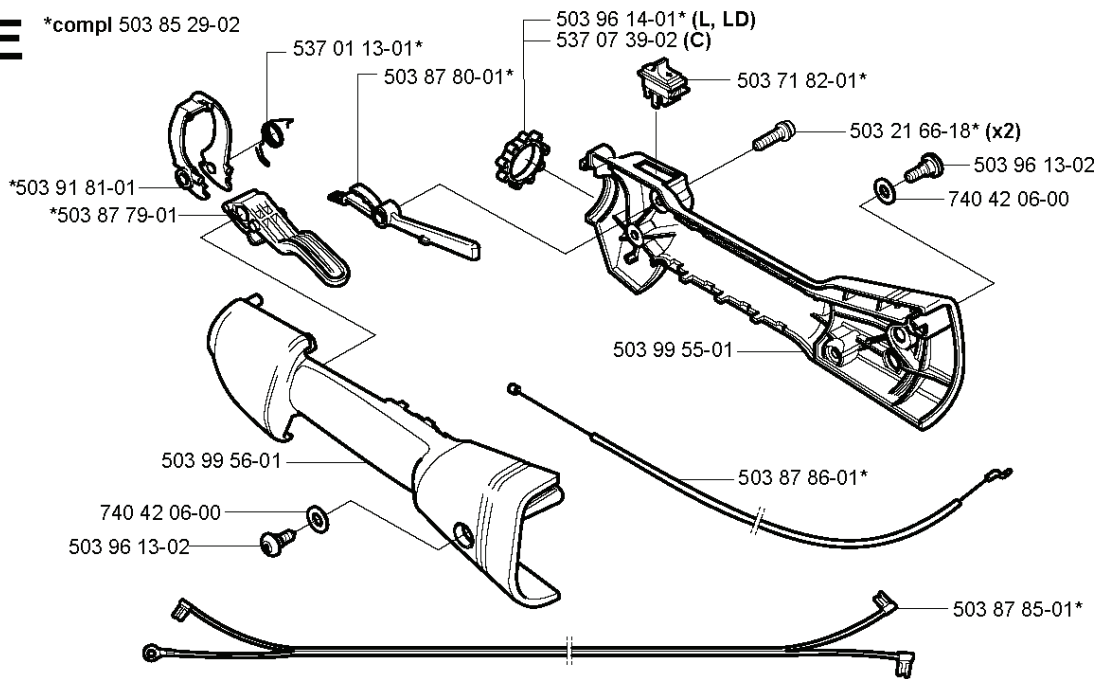

E

*compl 503 85 29-02