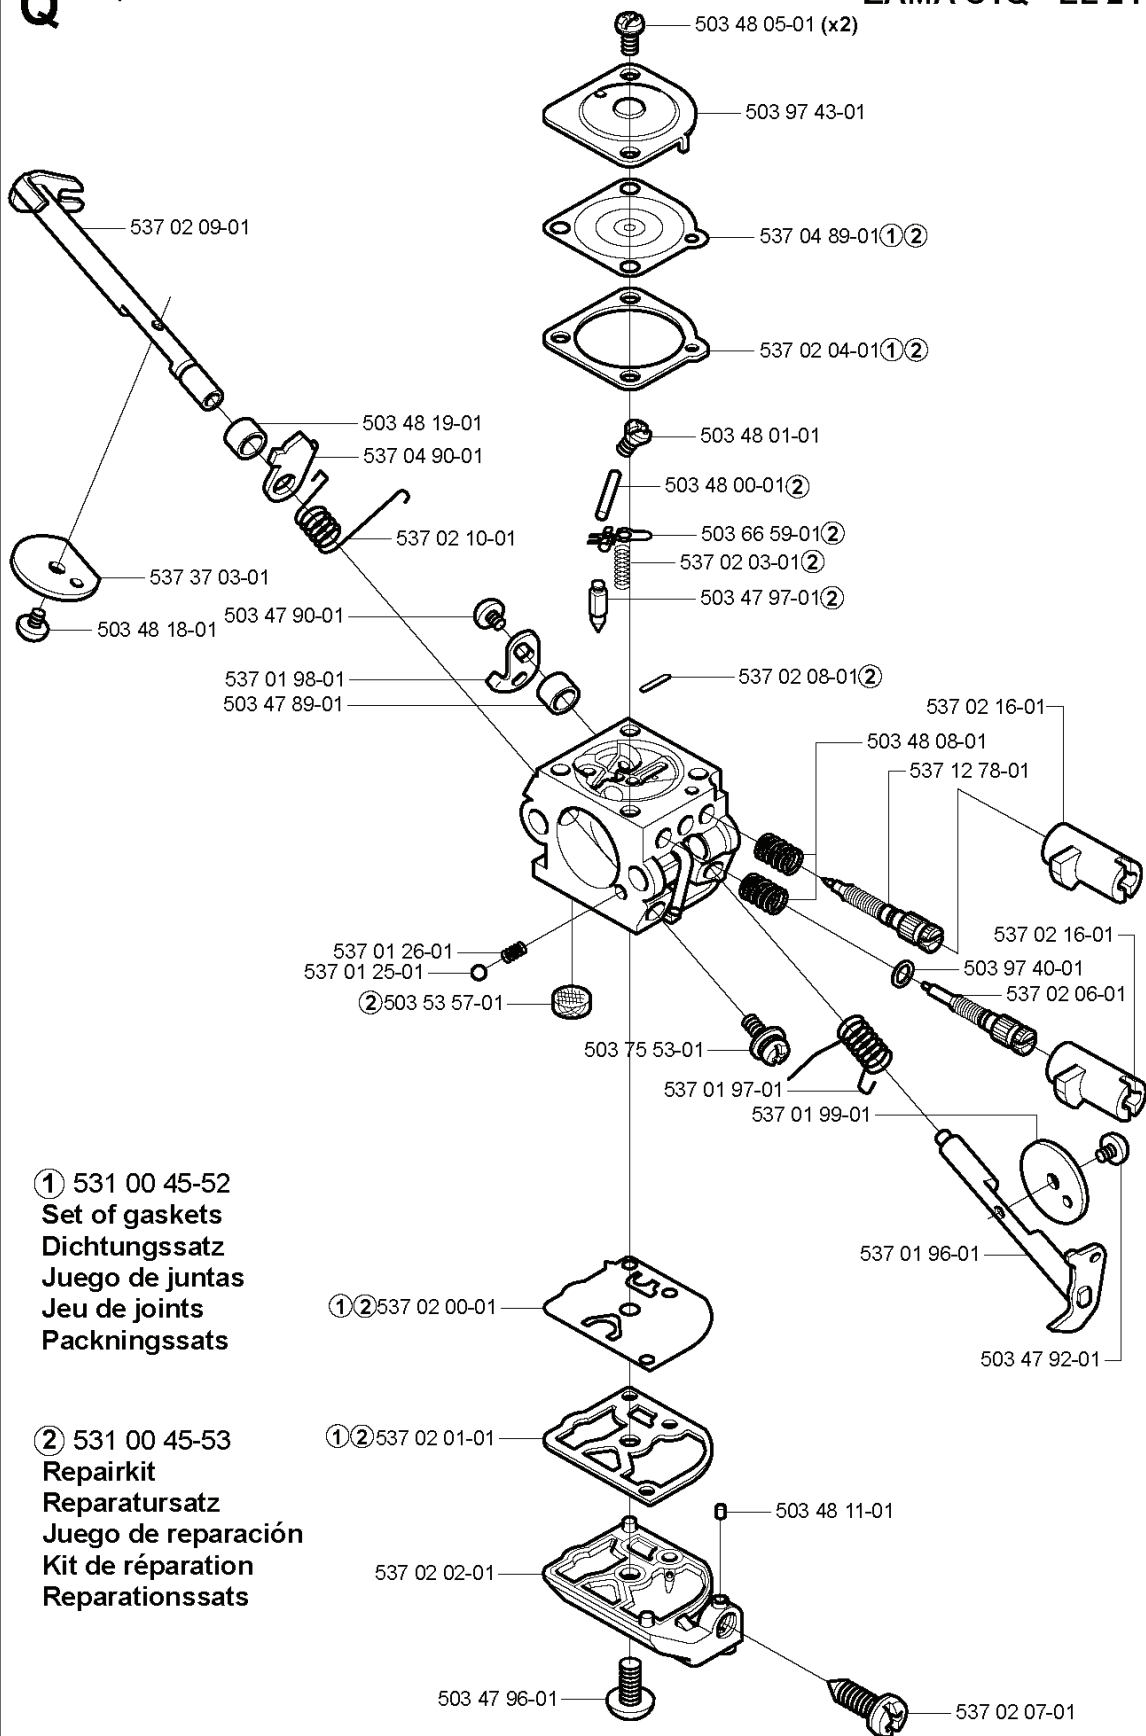

Q

compl 503 28 34-01

ZAMA C1Q - EL 24

REF.	PART NO.	DESCRIPTION	REMARK	QTY.	KIT
503 28 34-01	503283401	CARBURETTOR	COMPLETE ASSEMBLY	1	
531 00 45-52	531004552	GASKET KIT	SET OF GASKETS	1	
537 04 89-01	537048901	DIAPHRAGM		1	
537 02 04-01	537020401	GASKET		1	
537 02 01-01	537020101	GASKET		1	
537 02 00-01	537020001	DIAPHRAGM PUMP		1	
531 00 45-53	531004553	GASKET KIT	REPAIR KIT	1	
503 53 57-01	503535701	STRAINER		1	
537 02 08-01	537020801	PLUG		1	
503 47 97-01	503479701	VALVE		1	
503 66 59-01	503665901	LEVER		1	
537 02 03-01	537020301	SPRING		1	
503 48 00-01	503480001	PIN RETAINING SCREW		1	
537 02 09-01	537020901	SHAFT ASSY		1	
503 48 19-01	503481901	COLLAR		1	
503 48 05-01	503480501	SCREW		2	
503 97 43-01	503974301	COVER		1	
503 48 01-01	503480101	SCREW		1	
503 97 40-01	503974001	WASHER		1	
537 12 78-01	537127801	SCREW		1	
503 48 11-01	503481101	PIECE		1	
537 02 02-01	537020201	COVER		1	
503 47 96-01	503479601	SCREW		1	
537 01 26-01	537012601	SPRING		1	
537 01 25-01	537012501	BALL		1	
537 02 07-01	537020701	SCREW		1	
537 02 10-01	537021001	SPRING		1	
537 04 90-01	537049001	LEVER		1	
503 47 90-01	503479001	SCREW		1	
537 01 98-01	537019801	LEVER		1	
503 47 89-01	503478901	COLLAR		1	
537 37 03-01	537370301	VALVE		1	
503 48 18-01	503481801	SCREW		1	
537 01 97-01	537019701	SPRING		1	
503 75 53-01	503755301	SCREW		1	
537 01 96-01	537019601	SHAFT ASSY		1	
537 02 06-01	537020601	SCREW		1	
537 01 99-01	537019901	VALVE		1	
503 47 92-01	503479201	SCREW		1	
503 48 08-01	503480801	SPRING		1	
537 02 16-01	537021601	LIMITER CAP		1	