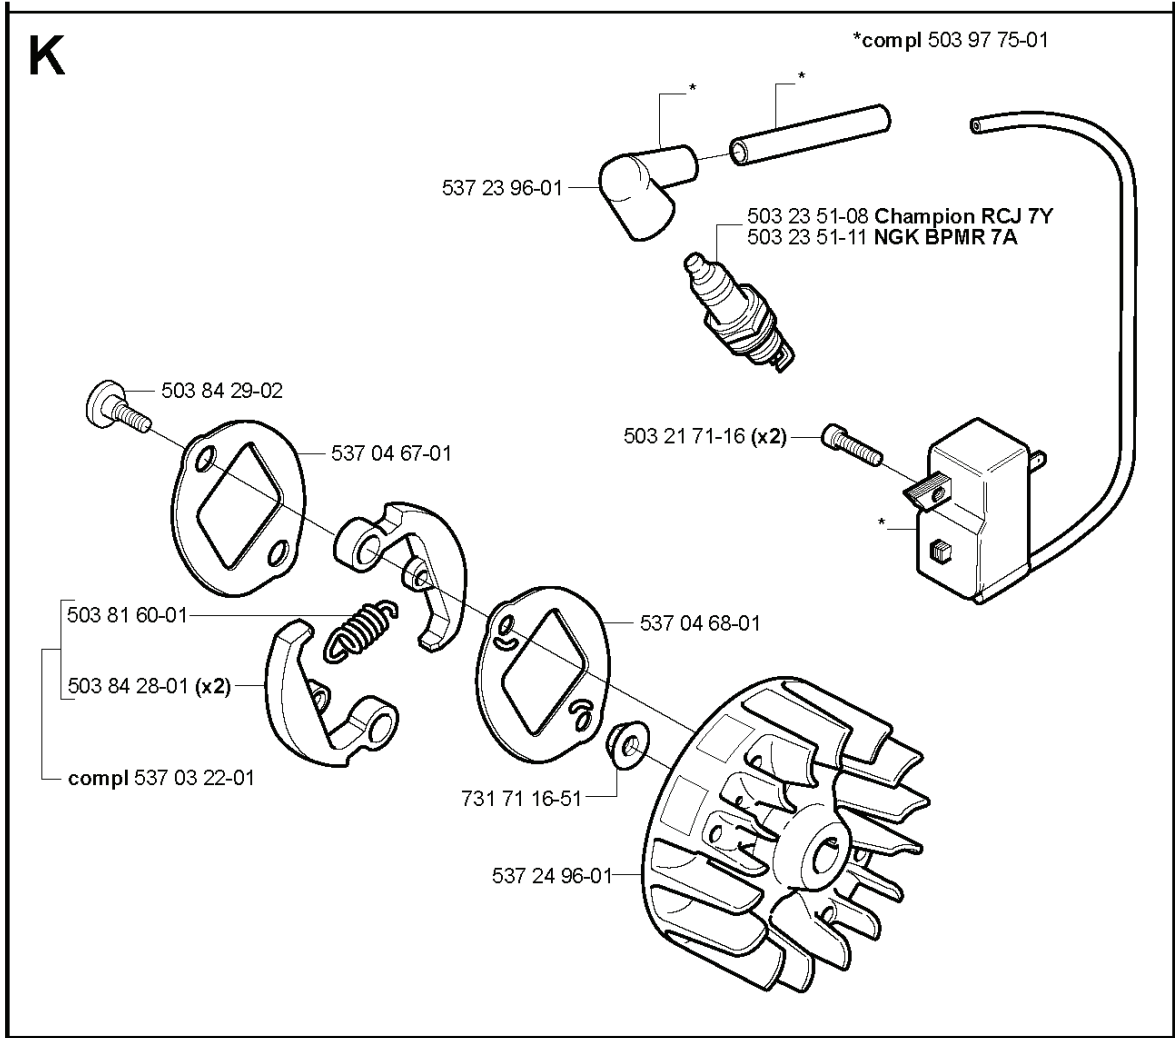

E

*compl 503 85 29-02

REF.	PART NO.	DESCRIPTION	REMARK	QTY.	KIT
503 85 29-02	503852902	HANDLE	COMPLETE ASSEMBLY	1	
503 91 81-01	503918101	THROTTLE LEVER		1	
537 01 13-01	537011301	RECOIL SPRING		1	
503 87 80-01	503878001	THROTTLE LOCKOUT		1	
503 96 14-01	503961401	ABSORBER	"(L, LD)"	1	
503 87 85-01	503878501	SHORT CIRCUIT CABLE		1	
503 87 86-01	503878601	THROTTLE CABLE ASSY		1	
503 71 82-01	503718201	SWITCH		1	
503 21 66-18	503216618	SCREW IHSCT		2	
503 87 79-01	503877901	THROTTLE TRIGGER		1	
503 99 56-01	503995601	HANDLE HALF		1	
740 42 06-00	740420600	O-RING		1	
503 96 13-02	503961302	SCREW		1	
503 99 55-01	503995501	HANDLE HALF		1	

M

*compl 537 04 11-02
**compl 537 28 97-02

REF.	PART NO.	DESCRIPTION	REMARK	QTY.	KIT
537 04 11-02	537041102	CRANKCASE	COMPLETE ASSEMBLY	1	
503 21 66-18	503216618	SCREW IHSC T		1	
537 28 97-02	537289702	CLUTCH COVER	COMPLETE ASSEMBLY	1	
503 21 68-20	503216820	SCREW IHSC FT		1	
537 37 38-01	537373801	TUBULAR RIVET		3	
503 20 02-25	503200225	SCREW IHSC FM		2	
503 87 26-01	503872601	CLUTCH DRUM ASSY	LD	1	
731 23 14-01	731231401	HEXAGON NUT		2	

*compl 503 93 42-02
123L
123LD

*compl 537 18 96-01
123C

REF.	PART NO.	DESCRIPTION	REMARK	QTY.	KIT
503 93 42-02	503934202	COMBINATION GUARD	"COMPLETE ASSEMBLY, 123L, 123LD"	1	
503 21 07-16	503210716	SCREW IHSCT		1	
503 79 88-01	503798801	BLADE		1	

K

*compl 503 97 75-01

REF.	PART NO.	DESCRIPTION	REMARK	QTY.	KIT
537 03 22-01	537032201	CLUTCH ASSY	COMPLETE ASSEMBLY	1	
503 97 75-01	503977501	ELECTRONIC MODULE	COMPLETE ASSEMBLY	1	
503 81 60-01	503816001	CLUTCH SPRING		1	
503 84 28-01	503842801	CLUTCH SHOE		2	
503 84 29-02	503842902	SCREW		1	
537 04 68-01	537046801	WASHER		1	
731 71 16-51	731711651	HEXAGON NUT FLANGE		1	
537 24 96-01	537249601	FLYWHEEL		1	
537 04 67-01	537046701	WASHER		1	
503 23 51-08	503235108	SPARK PLUG	Champion RCJ 7Y	1	
503 23 51-11	503235111	SPARK PLUG	NGK BPMR 7A	1	
537 23 96-01	537239601	SPARK PLUG CAP		1	
503 21 71-16	503217116	SCREW IHSCT		2	