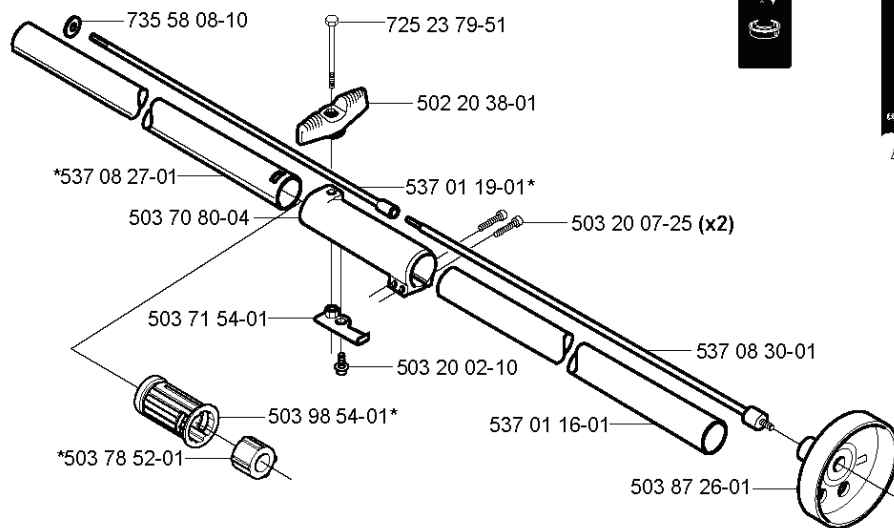

K

*compl 503 97 75-01

REF.	PART NO.	DESCRIPTION	REMARK	QTY.	KIT
537 03 22-01	537032201	CLUTCH ASSY	COMPLETE ASSEMBLY	1	
503 97 75-01	503977501	ELECTRONIC MODULE	COMPLETE ASSEMBLY	1	
503 81 60-01	503816001	CLUTCH SPRING		1	
503 84 28-01	503842801	CLUTCH SHOE		2	
503 84 29-02	503842902	SCREW		1	
537 04 68-01	537046801	WASHER		1	
731 71 16-51	731711651	HEXAGON NUT FLANGE		1	
537 24 96-01	537249601	FLYWHEEL		1	
537 04 67-01	537046701	WASHER		1	
503 23 51-08	503235108	SPARK PLUG	Champion RCJ 7Y	1	
503 23 51-11	503235111	SPARK PLUG	NGK BPMR 7A	1	
537 23 96-01	537239601	SPARK PLUG CAP		1	
503 21 71-16	503217116	SCREW IHSCT		2	

F

537 35 33-02 (123C)
537 35 33-01 (123L)
537 35 33-03 (123LD)

503 21 68-20 (x3)

503 87 18-01

537 32 08-02

503 21 68-20

REF.	PART NO.	DESCRIPTION	REMARK	QTY.	KIT
537 35 33-03	537353303	LABEL	(123LD)	1	
503 21 68-20	503216820	SCREW IHSCFT		3	
537 32 08-02	537320802	HEAT PROTECTOR		1	
503 87 18-01	503871801	CYLINDER COVER		1	

D

123LD
*compl 537 24 64-01

537 79 56-01 537 29 47-04

REF.	PART NO.	DESCRIPTION	REMARK	QTY.	KIT
537 24 64-01	537246401	TUBE	COMPLETE ASSEMBLY	1	
537 01 19-01	537011901	DRIVE SHAFT		1	
537 08 27-01	537082701	TUBE		1	
503 78 52-01	503785201	SUPPORTING BEARING		1	
503 98 54-01	503985401	BEARING CAGE		1	
503 20 07-25	503200725	SCREW IHSCFM		2	
537 08 30-01	537083001	DRIVE SHAFT		1	
537 01 16-01	537011601	TUBE		1	
503 70 80-04	503708004	SLEEVE		1	
503 20 02-10	503200210	SCREW IHSCFM		1	
735 58 08-10	735580810	LOCKWASHER		1	
502 20 38-01	502203801	KNOB		1	
503 71 54-01	503715401	LOCKING PLATE		1	
725 23 79-51	725237951	SCREW EHHM		1	
537 29 47-04	537294704	LABEL		1	
503 79 56-01	503795601	LABEL		1	