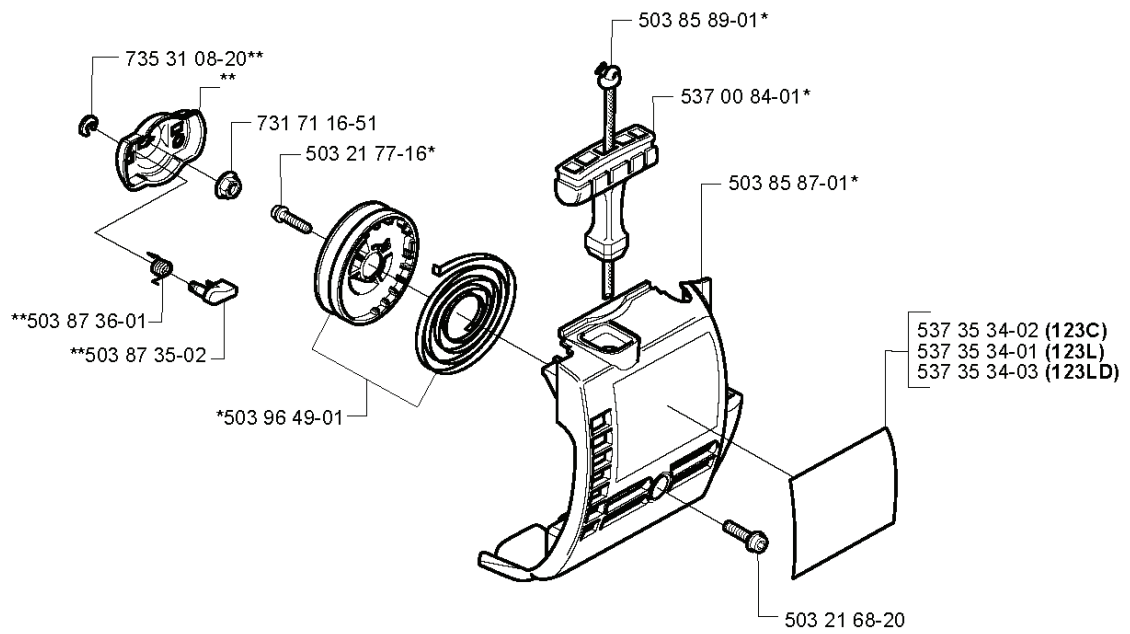

K

*compl 503 97 75-01

REF.	PART NO.	DESCRIPTION	REMARK	QTY.	KIT
537 03 22-01	537032201	CLUTCH ASSY	COMPLETE ASSEMBLY	1	
503 97 75-01	503977501	ELECTRONIC MODULE	COMPLETE ASSEMBLY	1	
503 81 60-01	503816001	CLUTCH SPRING		1	
503 84 28-01	503842801	CLUTCH SHOE		2	
503 84 29-02	503842902	SCREW		1	
537 04 68-01	537046801	WASHER		1	
731 71 16-51	731711651	HEXAGON NUT FLANGE		1	
537 24 96-01	537249601	FLYWHEEL		1	
537 04 67-01	537046701	WASHER		1	
503 23 51-08	503235108	SPARK PLUG	Champion RCJ 7Y	1	
503 23 51-11	503235111	SPARK PLUG	NGK BPMR 7A	1	
537 23 96-01	537239601	SPARK PLUG CAP		1	
503 21 71-16	503217116	SCREW IHSCT		2	

D

123LD
*compl 537 24 64-01

537 79 56-01 537 29 47-04

REF.	PART NO.	DESCRIPTION	REMARK	QTY.	KIT
537 24 64-01	537246401	TUBE	COMPLETE ASSEMBLY	1	
537 01 19-01	537011901	DRIVE SHAFT		1	
537 08 27-01	537082701	TUBE		1	
503 78 52-01	503785201	SUPPORTING BEARING		1	
503 98 54-01	503985401	BEARING CAGE		1	
503 20 07-25	503200725	SCREW IHSCFM		2	
537 08 30-01	537083001	DRIVE SHAFT		1	
537 01 16-01	537011601	TUBE		1	
503 70 80-04	503708004	SLEEVE		1	
503 20 02-10	503200210	SCREW IHSCFM		1	
735 58 08-10	735580810	LOCKWASHER		1	
502 20 38-01	502203801	KNOB		1	
503 71 54-01	503715401	LOCKING PLATE		1	
725 23 79-51	725237951	SCREW EHHM		1	
537 29 47-04	537294704	LABEL		1	
503 79 56-01	503795601	LABEL		1	

H **compl 503 87 33-02
*compl 503 85 28-01

REF.	PART NO.	DESCRIPTION	REMARK	QTY.	KIT
503 87 33-02	503873302	BRIDGE	COMPLETE ASSEMBLY	1	
735 31 08-20	735310820	E-CLIP		1	
503 87 36-01	503873601	SPRING		1	
503 87 35-02	503873502	STARTER PAWL		1	
503 85 28-01	503852801	STARTER ASSY	COMPLETE ASSEMBLY	1	
503 85 87-01	503858701	STARTER HOUSING		1	
537 00 84-01	537008401	STARTER HANDLE		1	
503 85 89-01	503858901	STARTER ROPE		1	
503 21 77-16	503217716	SCREW IH SCT		1	
503 96 49-01	503964901	STARTER PULLEY		1	
537 35 34-03	537353403	LABEL	(123LD)	1	
731 71 16-51	731711651	HEXAGON NUT FLANGE		1	
503 21 68-20	503216820	SCREW IH SCFT		1	