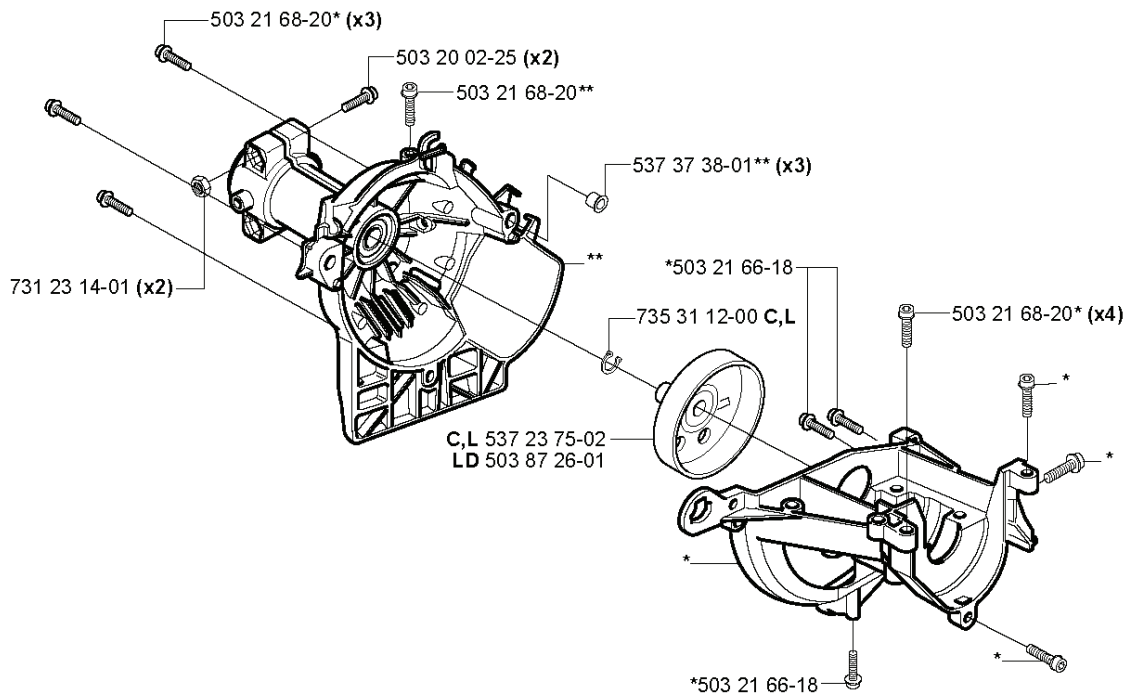

E

*compl 503 85 29-02

REF.	PART NO.	DESCRIPTION	REMARK	QTY.	KIT
503 85 29-02	503852902	HANDLE	COMPLETE ASSEMBLY	1	
503 91 81-01	503918101	THROTTLE LEVER		1	
537 01 13-01	537011301	RECOIL SPRING		1	
503 87 80-01	503878001	THROTTLE LOCKOUT		1	
503 96 14-01	503961401	ABSORBER	"(L, LD)"	1	
503 87 85-01	503878501	SHORT CIRCUIT CABLE		1	
503 87 86-01	503878601	THROTTLE CABLE ASSY		1	
503 71 82-01	503718201	SWITCH		1	
503 21 66-18	503216618	SCREW IHSCT		2	
503 87 79-01	503877901	THROTTLE TRIGGER		1	
503 99 56-01	503995601	HANDLE HALF		1	
740 42 06-00	740420600	O-RING		1	
503 96 13-02	503961302	SCREW		1	
503 99 55-01	503995501	HANDLE HALF		1	

M

*compl 537 04 11-02
**compl 537 28 97-02

REF.	PART NO.	DESCRIPTION	REMARK	QTY.	KIT
537 04 11-02	537041102	CRANKCASE	COMPLETE ASSEMBLY	1	
503 21 66-18	503216618	SCREW IHSC T		1	
537 28 97-02	537289702	CLUTCH COVER	COMPLETE ASSEMBLY	1	
503 21 68-20	503216820	SCREW IHSC FT		1	
537 37 38-01	537373801	TUBULAR RIVET		3	
503 20 02-25	503200225	SCREW IHSC FM		2	
503 87 26-01	503872601	CLUTCH DRUM ASSY	LD	1	
731 23 14-01	731231401	HEXAGON NUT		2	