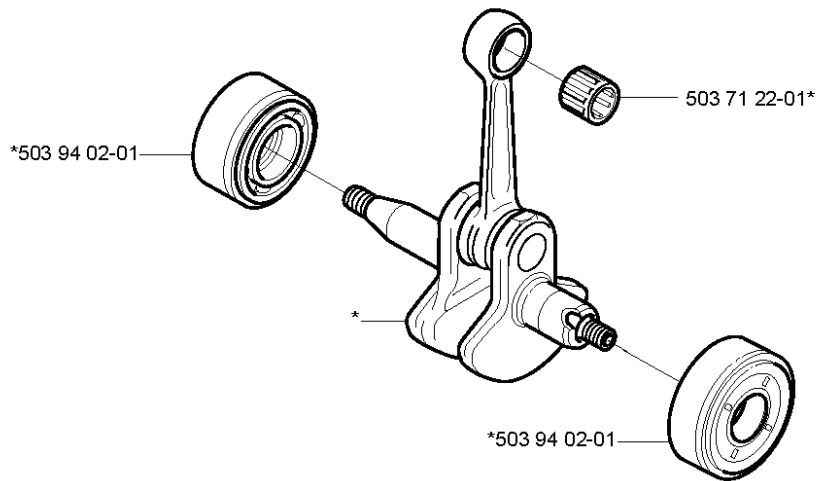

E

*compl 503 85 29-02

REF.	PART NO.	DESCRIPTION	REMARK	QTY.	KIT
503 85 29-02	503852902	HANDLE	COMPLETE ASSEMBLY	1	
503 91 81-01	503918101	THROTTLE LEVER		1	
537 01 13-01	537011301	RECOIL SPRING		1	
503 87 80-01	503878001	THROTTLE LOCKOUT		1	
503 96 14-01	503961401	ABSORBER	"(L, LD)"	1	
503 87 85-01	503878501	SHORT CIRCUIT CABLE		1	
503 87 86-01	503878601	THROTTLE CABLE ASSY		1	
503 71 82-01	503718201	SWITCH		1	
503 21 66-18	503216618	SCREW IHSCT		2	
503 87 79-01	503877901	THROTTLE TRIGGER		1	
503 99 56-01	503995601	HANDLE HALF		1	
740 42 06-00	740420600	O-RING		1	
503 96 13-02	503961302	SCREW		1	
503 99 55-01	503995501	HANDLE HALF		1	

M

*compl 537 04 11-02
**compl 537 28 97-02

REF.	PART NO.	DESCRIPTION	REMARK	QTY.	KIT
537 04 11-02	537041102	CRANKCASE	COMPLETE ASSEMBLY	1	
503 21 66-18	503216618	SCREW IHSC T		1	
537 28 97-02	537289702	CLUTCH COVER	COMPLETE ASSEMBLY	1	
503 21 68-20	503216820	SCREW IHSC FT		1	
537 37 38-01	537373801	TUBULAR RIVET		3	
503 20 02-25	503200225	SCREW IHSC FM		2	
503 87 26-01	503872601	CLUTCH DRUM ASSY	LD	1	
731 23 14-01	731231401	HEXAGON NUT		2	

N

*compl 503 85 24-75

REF.	PART NO.	DESCRIPTION	REMARK	QTY.	KIT
503 85 24-75	503852475	CRANKSHAFT ASSY	COMPLETE ASSEMBLY	1	
503 94 02-01	503940201	BEARING CAGE		1	
503 71 22-01	503712201	BEARING		1	

J

*compl 537 06 86-04