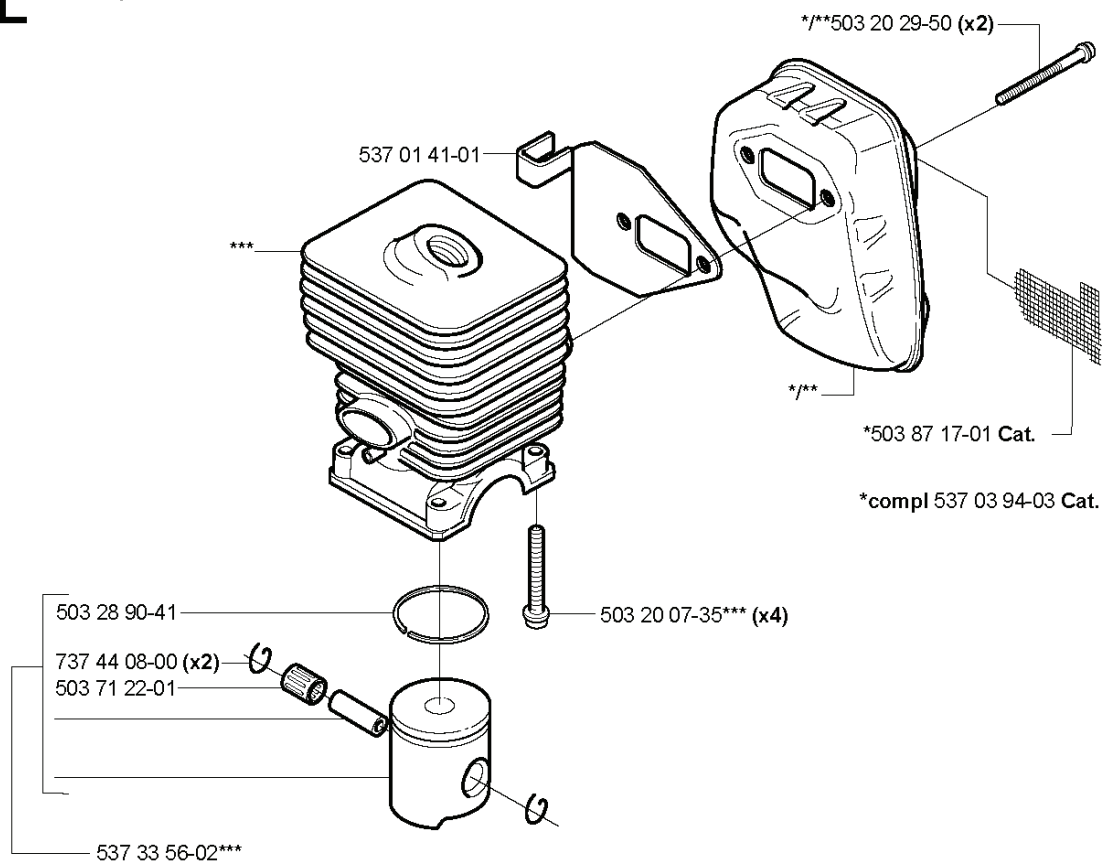

123 LD, 2004-03

SPARE PARTS LIST

***compl 537 03 20-06

REF.	PART NO.	DESCRIPTION	REMARK	QTY.	KIT
537 03 94-03	537039403	MUFFLER ASSY	"COMPLETE ASSEMBLY, Cat."	1	
503 87 17-01	503871701	SPARK ARRESTER SCREEN	Cat.	1	
503 20 29-50	503202950	SCREW IHSCFM		2	
537 03 20-06	537032006	PISTON	COMPLETE ASSEMBLY	1	
503 20 07-35	503200735	SCREW IHSCFM		4	
537 33 56-02	537335602	PISTON ASSY		1	
737 44 08-00	737440800	CIRCLIP		2	
537 01 41-01	537014101	GASKET		1	
503 71 22-01	503712201	BEARING		1	
503 28 90-41	503289041	PISTON RING		1	

503 97 64-01

*compl 501 78 33-01

503 21 83-16*

537 21 62-02 (USA)

REF.	PART NO.	DESCRIPTION	REMARK	QTY.	KIT
5017833-01	501783301	SUSPENSION BAIL	COMPLETE ASSEMBLY	1	
5032183-16	503218316	SCREW		1	
5022859-01	502285901	STOP		1	
5372162-02	537216202	HARNESS	USA	1	
5016002-03	501600203	SCREWDRIVER		1	
5039764-01	503976401	GREASE		1	
5310092-48	531009248	FILTER OIL		1	
5021146-02	502114602	SOCKET WRENCH		1	
5022158-01	502215801	WRENCH		1	