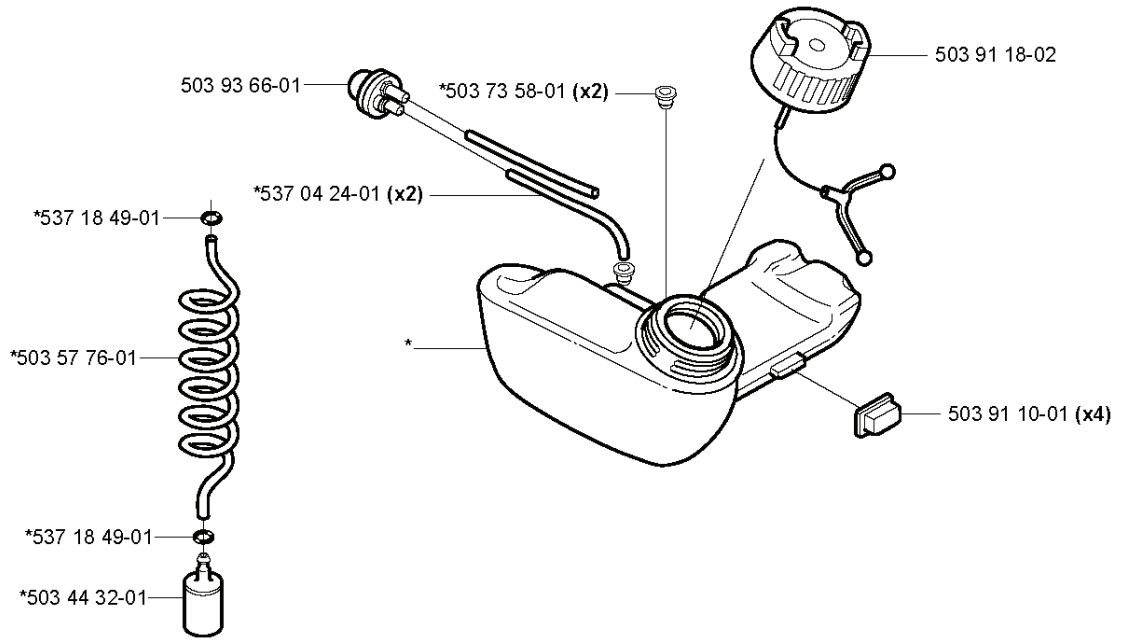

E

*compl 503 85 29-02

REF.	PART NO.	DESCRIPTION	REMARK	QTY.	KIT
503 85 29-02	503852902	HANDLE	COMPLETE ASSEMBLY	1	
503 91 81-01	503918101	THROTTLE LEVER		1	
537 01 13-01	537011301	RECOIL SPRING		1	
503 87 80-01	503878001	THROTTLE LOCKOUT		1	
503 96 14-01	503961401	ABSORBER	"(L, LD)"	1	
503 87 85-01	503878501	SHORT CIRCUIT CABLE		1	
503 87 86-01	503878601	THROTTLE CABLE ASSY		1	
503 71 82-01	503718201	SWITCH		1	
503 21 66-18	503216618	SCREW IHSCT		2	
503 87 79-01	503877901	THROTTLE TRIGGER		1	
503 99 56-01	503995601	HANDLE HALF		1	
740 42 06-00	740420600	O-RING		1	
503 96 13-02	503961302	SCREW		1	
503 99 55-01	503995501	HANDLE HALF		1	

M

*compl 537 04 11-02
**compl 537 28 97-02

REF.	PART NO.	DESCRIPTION	REMARK	QTY.	KIT
537 04 11-02	537041102	CRANKCASE	COMPLETE ASSEMBLY	1	
503 21 66-18	503216618	SCREW IHSC T		1	
537 28 97-02	537289702	CLUTCH COVER	COMPLETE ASSEMBLY	1	
503 21 68-20	503216820	SCREW IHSC FT		1	
537 37 38-01	537373801	TUBULAR RIVET		3	
503 20 02-25	503200225	SCREW IHSC FM		2	
503 87 26-01	503872601	CLUTCH DRUM ASSY	LD	1	
731 23 14-01	731231401	HEXAGON NUT		2	

N

*compl 503 85 24-75

REF.	PART NO.	DESCRIPTION	REMARK	QTY.	KIT
503 85 24-75	503852475	CRANKSHAFT ASSY	COMPLETE ASSEMBLY	1	
503 94 02-01	503940201	BEARING CAGE		1	
503 71 22-01	503712201	BEARING		1	

J

*compl 537 06 86-04