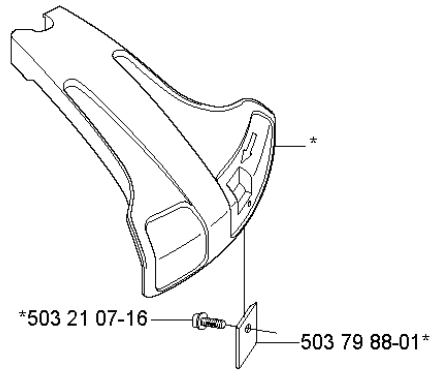

*compl 537 18 96-01
123C