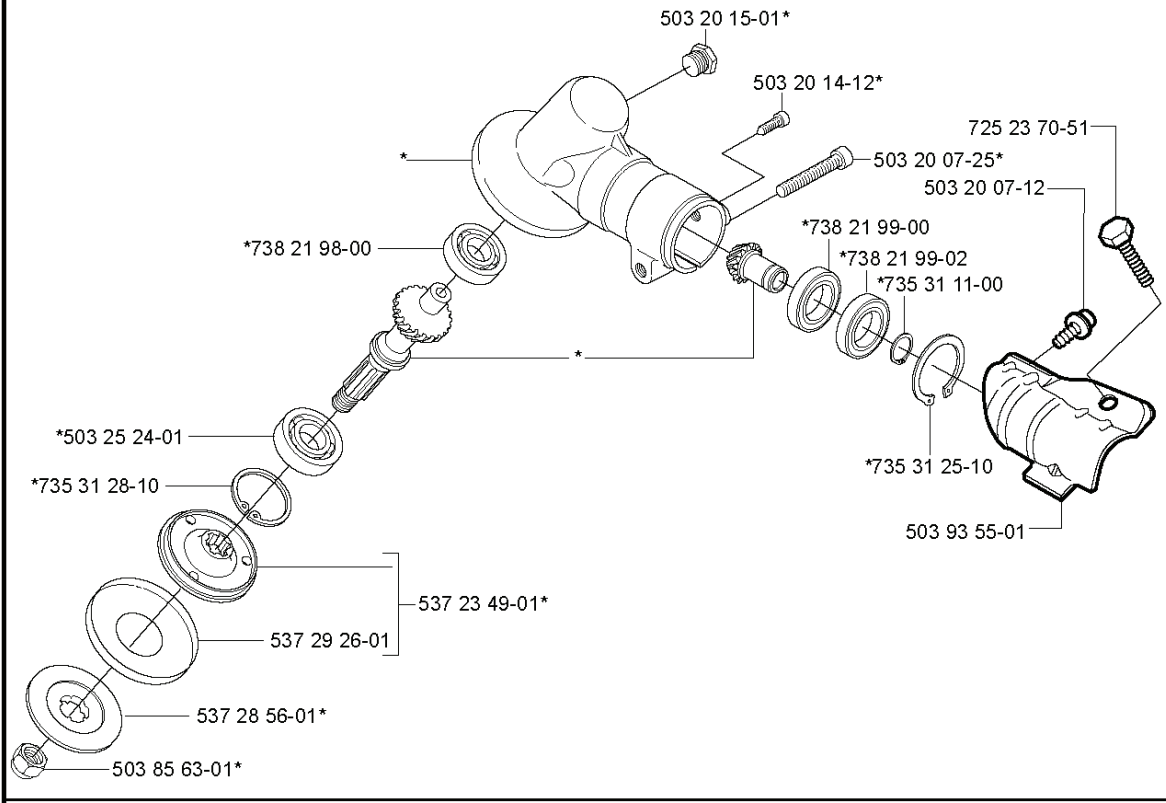

B

*compl 537 19 92-02 123LD