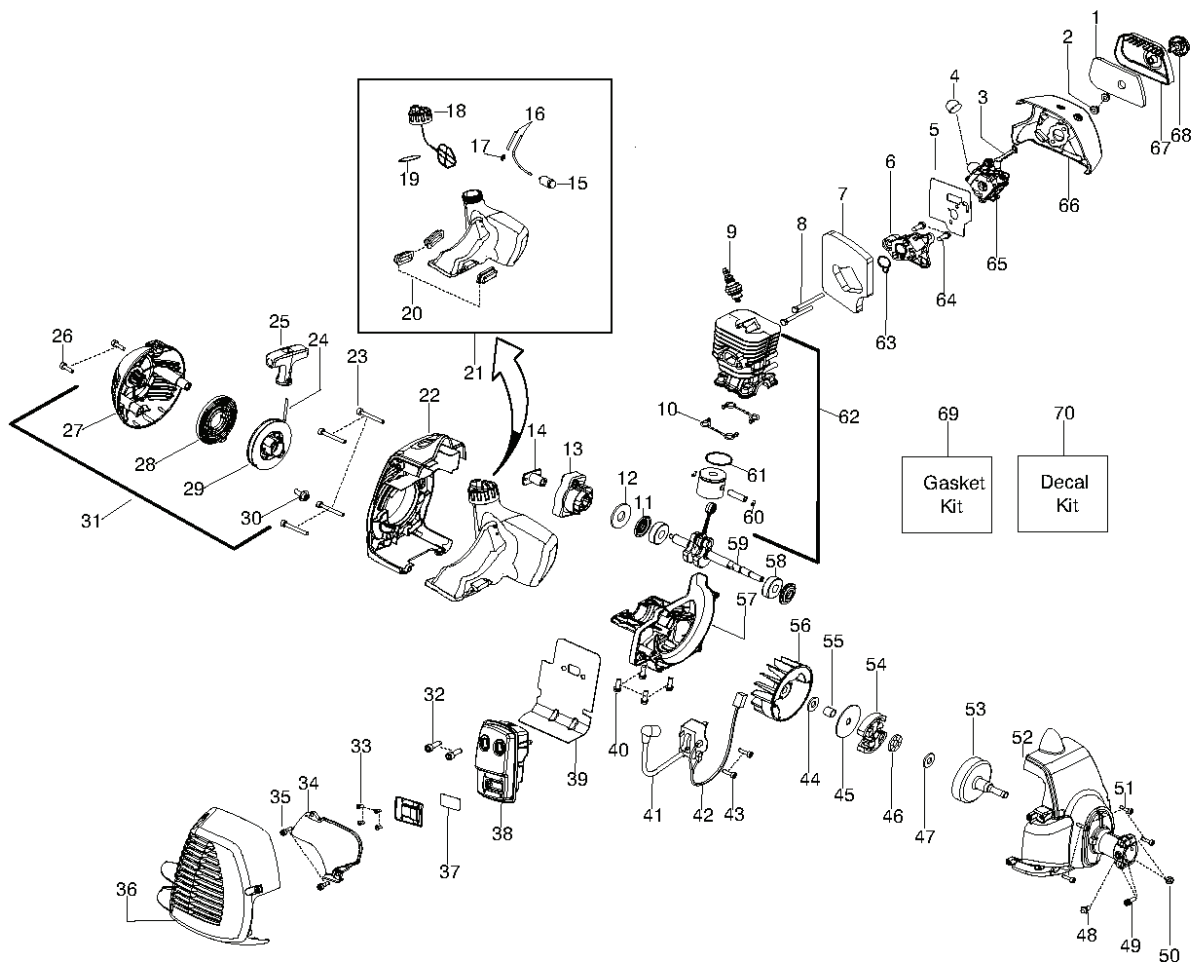

124 R, 2010-08

SPARE PARTS LIST

REF.	PART NO.	DESCRIPTION	REMARK	QTY.	KIT
1	530150253	AIR FILTER		1	
2	530016101	NUT		1	
3	530057844	LEVER		1	
4	530058709	BULB		1	
5	545008086	GASKET KIT		1	*7, 63*
6	530035596	ADAPTER		1	
7	545008084	GASKET KIT		1	
8	530016400	BOLT		1	
9	952030201	SPARK PLUG	RCJ-8Y	1	
10	545008084	GASKET KIT		1	
11	545008084	GASKET KIT		1	
12	530015828	WASHER		1	
13	545102303	STARTER PAWL ATTACHMENT		1	
14	545099201	COUPLING STARTER		1	
15	530095646	FILTER		1	
16	530069599	HOSE		1	17
17	530023877	NIPPLE		1	
18	530150350	TANK		1	19
19	545008084	GASKET KIT		1	
20	530059780	INSULATOR		1	
21	545180870	KIT-FUEL TANK ASSY.		1	*15, 16, 17- 20*
22	576153201	SHROUD		1	
23	530016448	SCREW		1	
24	545029901	STARTER ROPE		1	
25	530150318	HANDLE		1	
26	530016426	SCREW		1	
27	545029603	STARTER		1	
28	545029801	SPRING		1	
29	545029701	STARTER PULLEY		1	
30	530016468	SCREW		1	
31	545106301	STARTER ASSY		1	*24, 25, 27- 30*
32	530058982	BOLT		1	
33	530015241	SCREW		1	
34	530150440	PROTECTION	HEAT SHIELD	1	
35	530016449	SCREW		1	
36	576215001	KIT	MUFFLER GUARD	1	
37	545030501	SCREEN		1	33
38	574031401	KIT		1	*32, 33, 37, 39*
39	545008084	GASKET KIT		1	
40	530015897	SCREW		1	
41	545046701	IGNITION MODULE		1	
42	530039227	SHORTING LEAD		1	
43	530016456	SCREW		1	
44	530016463	WASHER		1	
45	530094189	WASHER		1	
46	545173401	BEARING		1	
47	530016420	WASHER - THRUST		1	
48	530015805	SCREW	2010-72N AND LOWER, SEE SERVICE REFERENCE	1	
49	530015774	SCREW	2010-72N AND LOWER, SEE SERVICE REFERENCE	1	
50	530015768	NUT		1	
51	530016456	SCREW		1	
52	545205201	FAN HOUSING	2010-72N AND LOWER, SEE SERVICE REFERENCE	1	
53	530150039	CLUTCH DRUM		1	
54	530055122	CLUTCH ASSY		1	
55	530057852	RING		1	
56	530039242	FLYWHEEL		1	
57	545195601	CRANKCASE		1	
58	545013401	BEARING		1	
59	530012598	ASSY CRANKSHAFT 28CC		1	
60	530015162	CIRCLIP	PISTON PIN RETAINER	1	
61	530019283	PISTON RING		1	
62	545008082	KIT		1	*60, 61*
63	545008084	GASKET KIT		1	
64	530015897	SCREW		1	
65	545081847	KIT - CARBURETOR		1	*3, 4, 5*