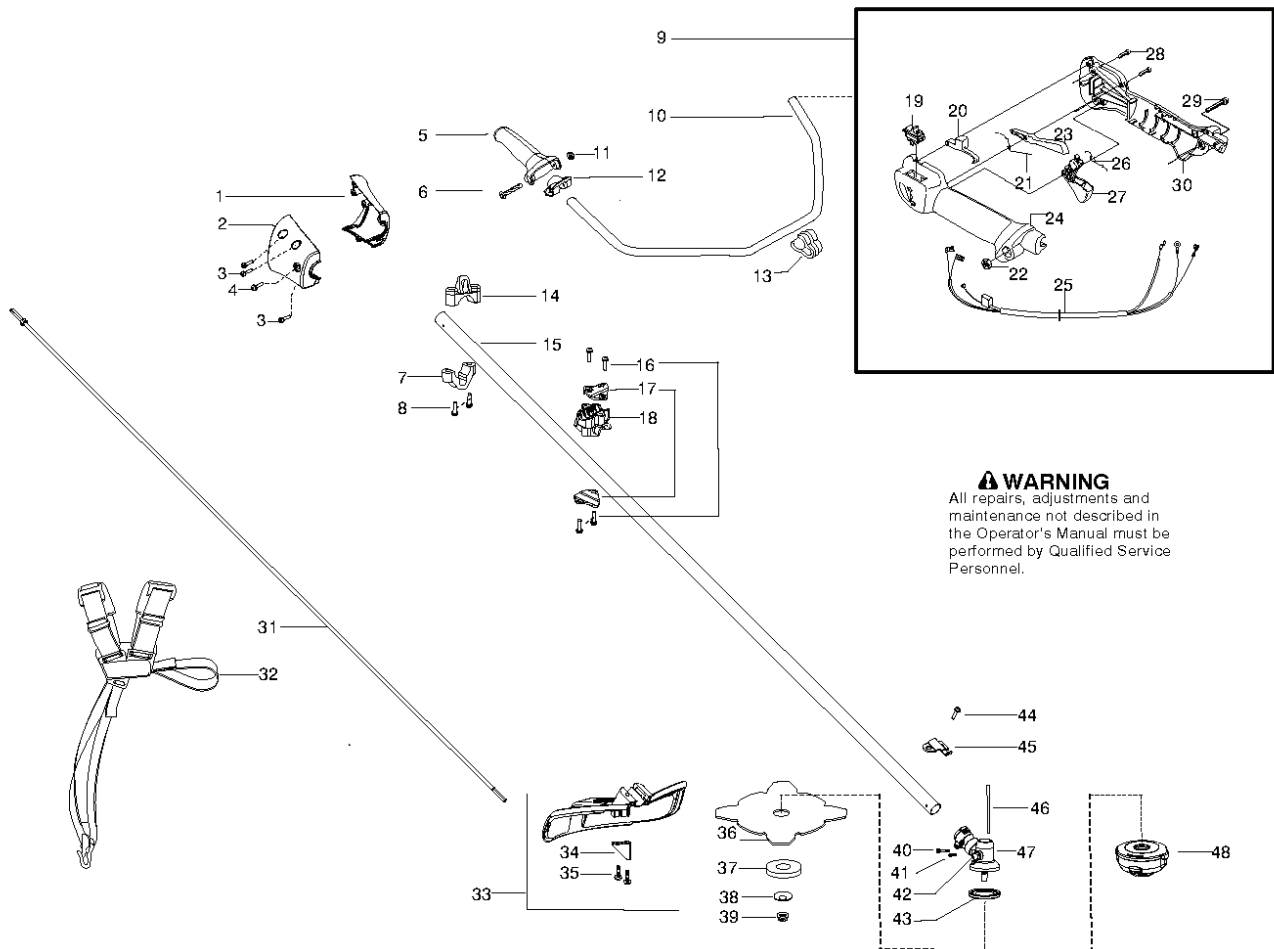

⚠ WARNING

All repairs, adjustments and maintenance not described in the Operator's Manual must be performed by Qualified Service Personnel.

REF.	PART NO.	DESCRIPTION	REMARK	QTY.	KIT
1	574810701	CONE	2010-72N AND LOWER. SEE SERVICE REFERENCE	1	
2	574810301	CONE	2010-72N AND LOWER. SEE SERVICE REFERENCE	1	
3	530016449	SCREW	2010-72N AND LOWER. SEE SERVICE REFERENCE	1	
4	530015805	SCREW	2010-72N AND LOWER. SEE SERVICE REFERENCE	1	
5	537172802	HANDLE		1	
6	503200245	SCREW IHSCFM		1	
7	545056601	CLAMP	LOWER HARNESS CLAMP	1	
8	530015940	SCREW		1	
9	545125501	THROTTLE ASSY		1	
10	502199503	HANDLEBAR		1	
11	731231401	HEXAGON NUT		1	
12	537172901	COVER		1	
13	502211201	STAPLE		1	
14	545113301	CLAMP	UPPER HARNESS CLAMP	1	
15	575776101	KIT		1	
16	530015814	SCREW		1	
17	530058563	BRACKET		1	
18	545058501	BRACKET		1	
19	537419001	SWITCH		1	
20	537160703	THROTTLE LOCKOUT		1	
21	537174301	SPRING		1	
22	503221013	HEXAGON NUT		1	
23	506495101	THROTTLE LOCKOUT		1	
24	537160203	HANDLE HALF	LH	1	
25	545125801	CABLE ASSY		1	
26	537174201	SPRING THROTTLE TRIG		1	
27	506495001	THROTTLE CONTROL		1	
28	503216618	SCREW IHSCF		1	
29	503200735	SCREW IHSCFM		1	
30	537160301	HANDLE HALF	RH	1	
31	545007507	SHAFT		1	
32	537216301	HARNESS		1	
33	545030901	COMBINATION GUARD		1	"34, 35, 44"
34	530052286	LINE		1	
35	530015814	SCREW		1	
36	504001303	GRASS BLADE		1	
37	503890101	SUPPORT CUP		1	
38	537285601	SUPPORT FLANGE		1	
39	503856301	NUT		1	
40	530016014	SCREW		1	
41	545003902	SCREW		1	
42	575724601	PLUG		1	
43	537234901	DRIVER ASSY		1	
44	530015771	SCREW		1	
45	530057554	BRACKET		1	
46	502285901	STOP		1	
47	530096295	BEVEL GEAR		1	
48	537338306	TRIMMER HEAD	T25	1