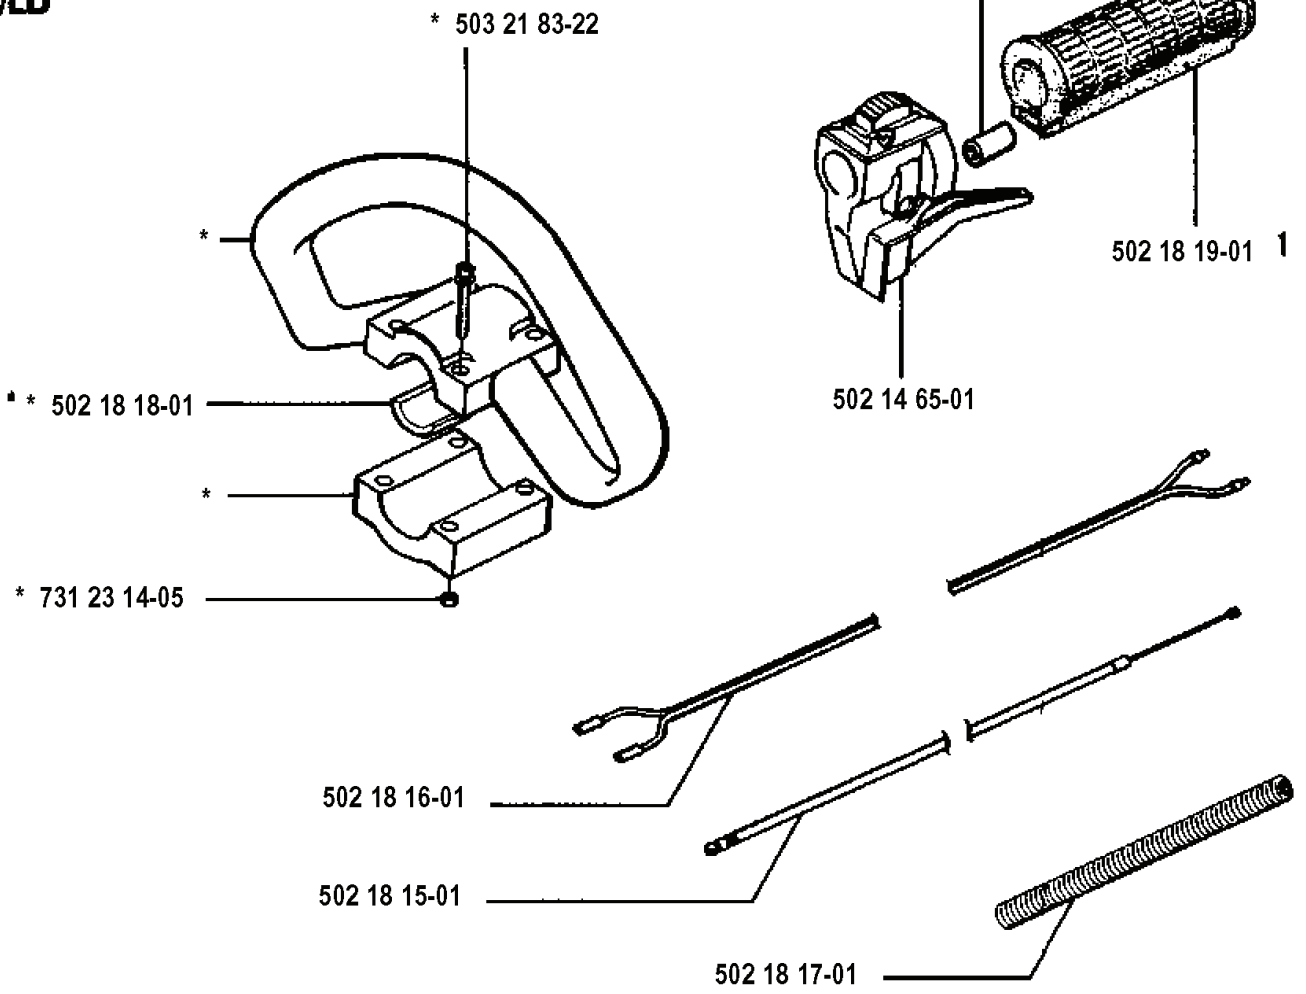

N

REF.	PART NO.	DESCRIPTION	REMARK	QTY.	KIT
725 23 78-51	725237851	SCREW EHHM	M6 X 40	1	
531 00 41-50	531004150	GRIP		1	
734 11 54-41	734115441	WASHER		1	
731 23 16-01	731231601	HEXAGON NUT	M6	1	
531 00 40-24	531004024	SCREW		1	
531 00 40-09	531004009	TUBE	RD RJD	1	
531 00 22-09	531002209	DRIVER	LD	1	
531 00 40-25	531004025	BUSHING		1	
531 00 22-03	531002203	UPPER DRIVE TUBE		1	
531 00 22-04	531002204	DRIVE SHAFT		1	
531 00 22-05	531002205	ADAPTER		1	
531 00 22-10	531002210	DRIVE SHAFT		1	
531 00 22-11	531002211	ADAPTER		1	
531 00 22-06	531002206	NUT		1	
531 00 41-96	531004196	WASHER	LD	1	
531 00 41-62	531004162	CLUTCH	RJD	1	
531 00 22-02	531002202	SCREW		1	

H

* compl 531 00 23-87
** compl 502 19 11-01

REF.	PART NO.	DESCRIPTION	REMARK	QTY.	KIT
531 00 23-87	531002387	CLUTCH ASSY		1	
502 19 11-01	502191101	CLUTCH ASSY		1	
735 31 27-10	735312710	CIRCLIP		1	
725 23 29-71	725232971	SCREW EHHM		1	
734 11 46-01	734114601	WASHER		1	
725 53 33-01	725533301	SCREW IHSCM		1	
725 23 33-71	725233371	SCREW EHHM		1	
502 19 16-01	502191601	ANTIVIBRATION ELEMENT		1	
502 19 14-01	502191401	BEARING HOLDER		1	
738 21 00-02	738210002	BALL BEARING		1	
502 19 12-02	502191202	CLUTCH DRUM		1	
531 00 23-92	531002392	SCREW		1	
531 00 23-91	531002391	WASHER		1	
531 00 23-89	531002389	SPRING		1	
531 00 23-88	531002388	CLUTCH		1	
531 00 23-90	531002390	WASHER		1	

O
L/LD

* compl. 502 18 14-01

REF.	PART NO.	DESCRIPTION	REMARK	QTY.	KIT
502 18 14-01	502181401	HANDLE		1	
503 21 83-22	503218322	SCREW		1	
502 18 18-01	502181801	DAMPER		1	
731 23 14-05	731231405	HEXAGON NUT		1	
502 18 16-01	502181601	LEAD		1	
502 18 15-01	502181501	THROTTLE WIRE		1	
502 18 17-01	502181701	PROTECTOR		1	
502 14 65-01	502146501	THROTTLE CONTROL		1	
502 18 19-01	502181901	HANDLE		1	
502 18 88-01	502188801	CONNECTION		1	