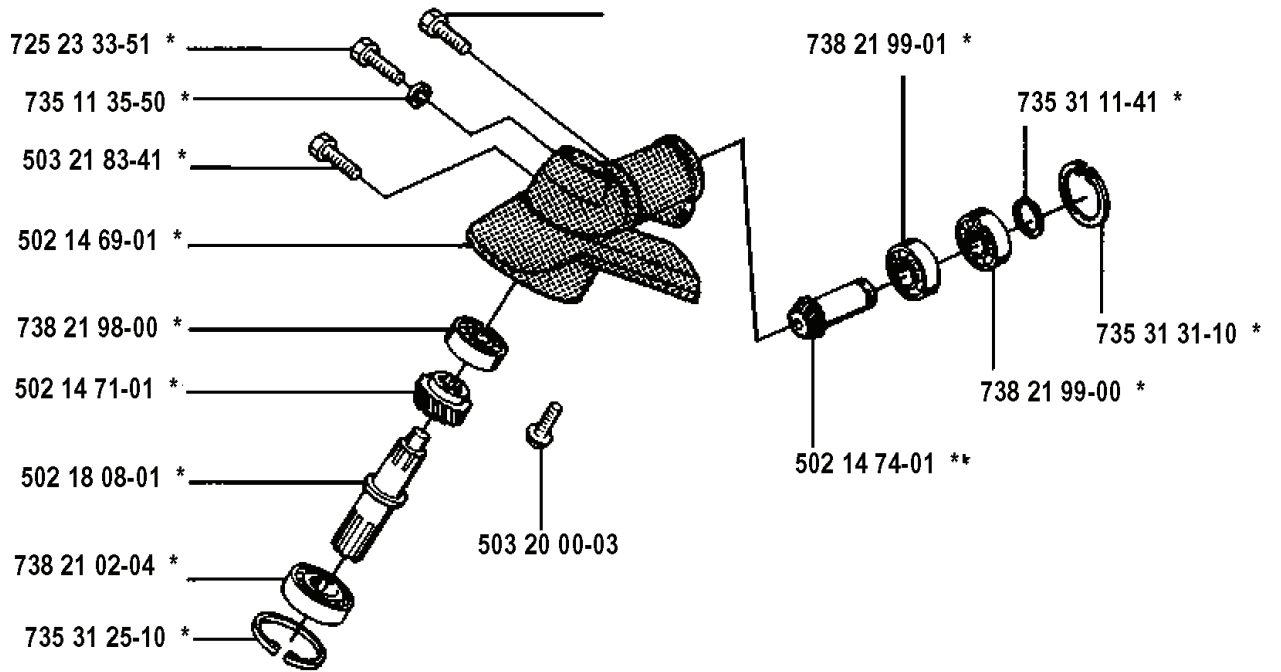

S

* compl 531 00 40-26