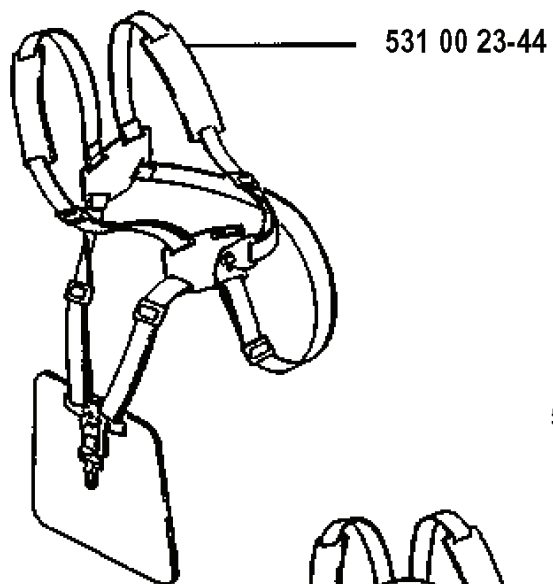

125 L, 19931400001-20053600000

SPARE PARTS LIST

REF.	PART NO.	DESCRIPTION	REMARK	QTY.	KIT
725 23 33-51	725233351	SCREW EHHM		1	
502 19 48-01	502194801	HOLDER		1	
502 19 49-01	502194901	HOLDER		1	
502 19 50-01	502195001	BRACKET		1	
502 19 47-01	502194701	HANDLE		1	
531 00 40-55	531004055	THROTTLE TRIGGER		1	

R

501 78 40-01
USA 531 00 24-68

501 95 49-01

REF.	PART NO.	DESCRIPTION	REMARK	QTY.	KIT
5310023-45	531002345	HARNESS	USA	1	
5017840-01	501784001	HARNESS		1	
5310024-68	531002468	HARNESS	USA	1	
5019549-01	501954901	SAFETY GLASSES		1	
5020261-01	502026101	STOP		1	
5013140-01	501314001	SPANNER OPEN-ENDED		1	
5021930-01	502193001	COMBI TOOL		1	
5310023-44	531002344	HARNESS		1	

E

REF.	PART NO.	DESCRIPTION	REMARK	QTY.	KIT
531 00 23-97	531002397	CABLE		1	
531 00 24-01	531002401	SLEEVE		1	
531 00 23-95	531002395	IGNITION COIL		1	
531 00 24-04	531002404	SPACER		1	
725 52 97-01	725529701	SCREW IHSCM	M4 X 25	1	
531 00 24-03	531002403	NUT		1	
531 00 23-94	531002394	FLYWHEEL		1	
531 00 24-05	531002405	CABLE		1	
531 00 23-99	531002399	SPRING		1	
531 00 23-98	531002398	SPARK PLUG CONNECTION		1	
531 00 23-96	531002396	CABLE ASSY		1	