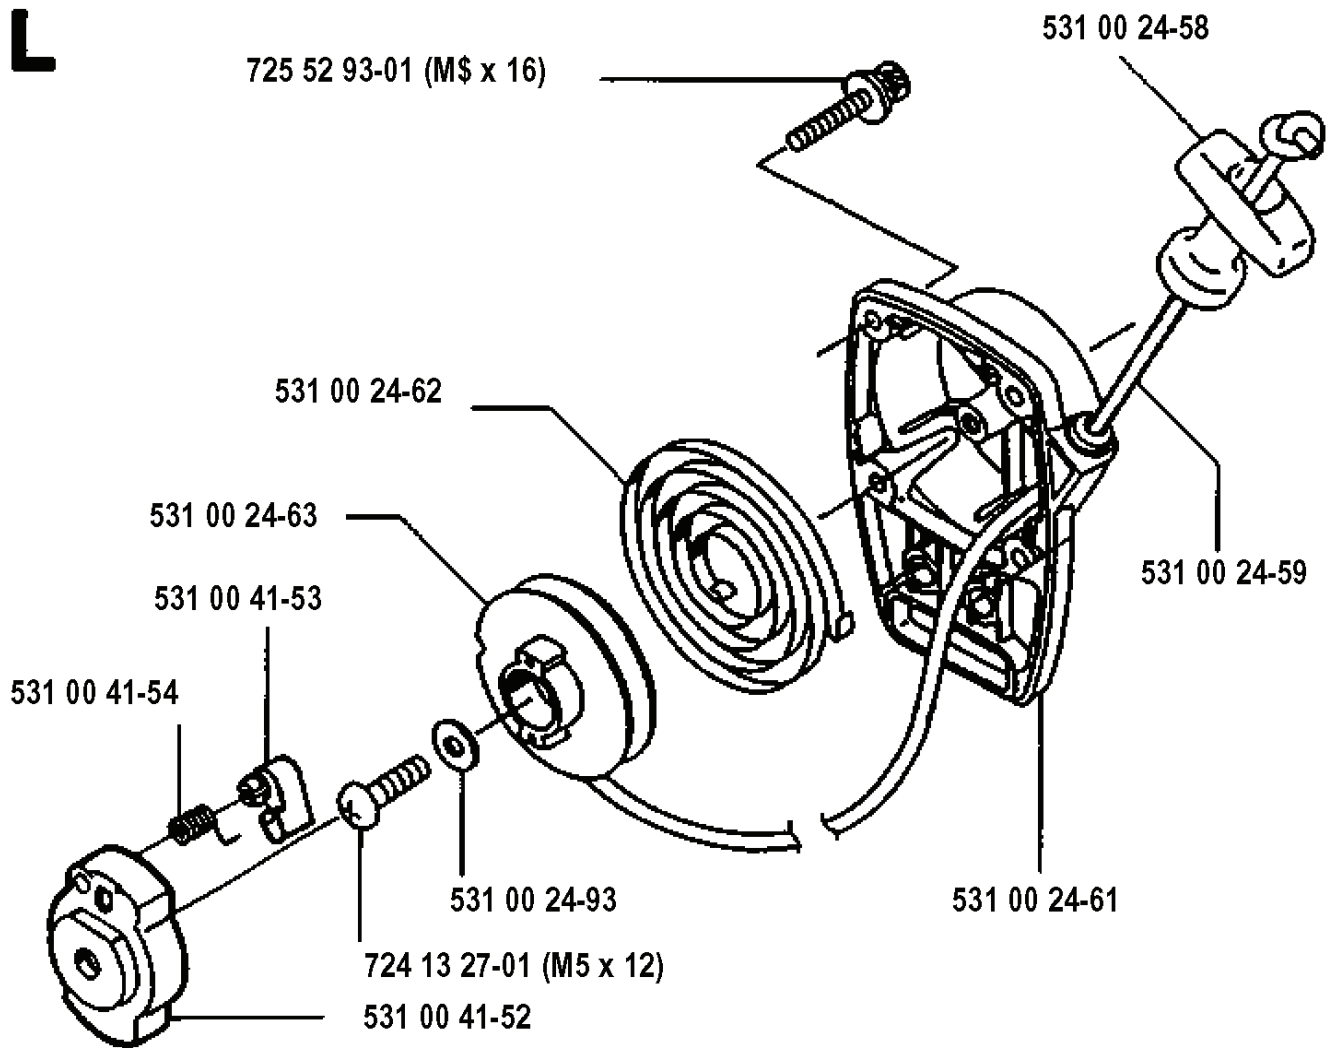

C

REF.	PART NO.	DESCRIPTION	REMARK	QTY.	KIT
531 00 23-48	531002348	GASKET	125	1	
531 00 23-49	531002349	GASKET	132	1	
531 00 23-75	531002375	PISTON	125	1	
531 00 23-76	531002376	PISTON	132	1	
531 00 23-79	531002379	PISTON BOLT	125	1	
531 00 23-80	531002380	PISTON BOLT	132	1	
531 00 23-84	531002384	CLIP	132	1	
531 00 23-83	531002383	CLIP	125	1	
531 00 23-78	531002378	PISTON RING	132	1	
531 00 23-77	531002377	PISTON RING	125	1	
531 00 23-53	531002353	GASKET		1	
531 00 23-47	531002347	CYLINDER	132	1	
531 00 23-46	531002346	CYLINDER	125	1	
725 53 31-01	725533101	SCREW IHSCM	M5 X 20	1	

F

{ (125) 531 00 23-81
{ (132) 531 00 23-80

(125) 531 00 23-68
(132) 531 00 23-69

531 00 24-02

(125) 531 00 23-85
(132) 531 00 23-86

(125) 531 00 23-68
(132) 531 00 23-69

REF.	PART NO.	DESCRIPTION	REMARK	QTY.	KIT
531 00 23-81	531002381	SUPPORT BUSHING	125	1	
531 00 23-80	531002380	PISTON BOLT	132	1	
531 00 24-02	531002402	KEY		1	
531 00 23-68	531002368	BEARING	125	1	
531 00 23-86	531002386	CRANKSHAFT	132	1	
531 00 23-85	531002385	CRANKSHAFT	125	1	
531 00 23-69	531002369	BEARING	132	1	

M

R/L

502 19 10-02

502 18 05-01 (125)

531 00 24-67 (132)

REF.	PART NO.	DESCRIPTION	REMARK	QTY.	KIT
502 19 10-02	502191002	SHAFT		1	
502 18 05-01	502180501	DRIVE TUBE	125	1	
531 00 24-67	531002467	TUBE	132	1	

L

REF.	PART NO.	DESCRIPTION	REMARK	QTY.	KIT
725 52 93-01	725529301	SCREW IHSCM	M5 X 16	1	
531 00 24-62	531002462	SPRING		1	
531 00 24-63	531002463	STARTER PULLEY		1	
531 00 41-53	531004153	PAWL		1	
531 00 41-54	531004154	SPRING		1	
531 00 41-52	531004152	STARTER PULLEY		1	
724 13 27-01	724132701	SCREW CRPANM	M5 X 12	1	
531 00 24-93	531002493	WASHER		1	
531 00 24-61	531002461	STARTER HOUSING		1	
531 00 24-59	531002459	STARTER ROPE		1	
531 00 24-58	531002458	HANDLE		1	