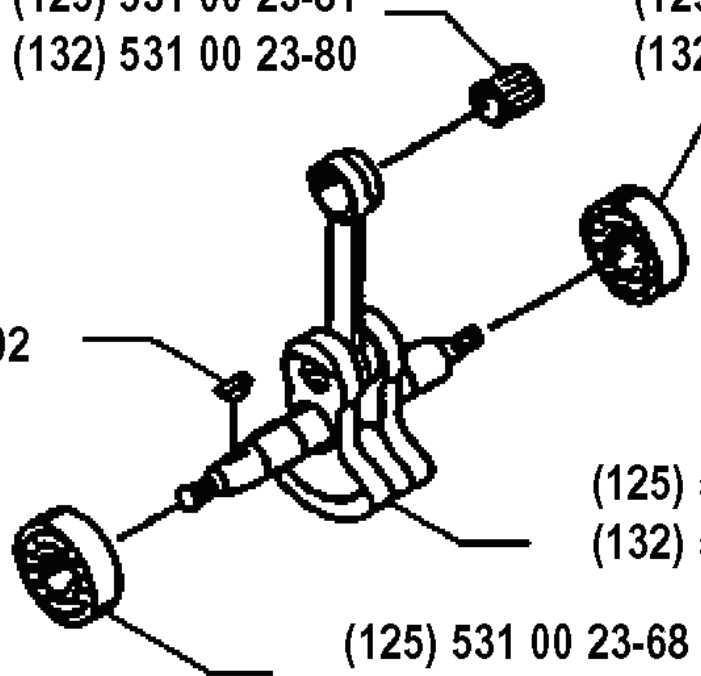

A

REF.	PART NO.	DESCRIPTION	REMARK	QTY.	KIT
502 18 06-01	502180601	THROTTLE HANDLE ASSY	RD/R	1	
502 14 92-01	502149201	HANDLE HALF		1	
502 14 94-01	502149401	THROTTLE CONTROL		1	
502 14 96-01	502149601	RECOIL SPRING		1	
502 14 93-01	502149301	HANDLE HALF		1	
734 11 36-01	734113601	WASHER		1	
724 12 93-61	724129361	SCREW CRPANM		1	
503 21 83-21	503218321	SCREW		1	
735 11 35-50	735113550	WASHER		1	
502 14 79-01	502147901	HANDLEBAR BRACKET UP		1	
502 12 44-01	502124401	HANDLEBAR RIGHT		1	
762 91 02-05	762910205	TIE WRAP		1	
502 14 80-01	502148001	HANDLEBAR BRACKET LO		1	
502 14 81-01	502148101	HANDLEBAR BRACKET		1	
503 23 00-16	503230016	WASHER		1	
503 23 00-31	503230031	WASHER		1	
503 21 83-36	503218336	SCREW		1	
502 12 43-02	502124302	HANDLE LEFT	SWEDEN ONLY	1	
502 12 43-01	502124301	HANDLEBAR LEFT		1	
501 78 33-01	501783301	SUSPENSION BAIL		1	
503 21 83-16	503218316	SCREW		1	
502 16 45-01	502164501	THROTTLE CABLE ASSY		1	
502 18 12-01	502181201	WIRE ASSY		1	
503 21 83-35	503218335	SCREW		1	
502 14 95-01	502149501	THROTTLE LOCKOUT		1	
502 18 11-01	502181101	SWITCH CPL		1	
731 23 14-05	731231405	HEXAGON NUT		1	

F

{ (125) 531 00 23-81
{ (132) 531 00 23-80

(125) 531 00 23-68
(132) 531 00 23-69

531 00 24-02

(125) 531 00 23-85
(132) 531 00 23-86

(125) 531 00 23-68
(132) 531 00 23-69

REF.	PART NO.	DESCRIPTION	REMARK	QTY.	KIT
531 00 23-81	531002381	SUPPORT BUSHING	125	1	
531 00 23-80	531002380	PISTON BOLT	132	1	
531 00 24-02	531002402	KEY		1	
531 00 23-68	531002368	BEARING	125	1	
531 00 23-86	531002386	CRANKSHAFT	132	1	
531 00 23-85	531002385	CRANKSHAFT	125	1	
531 00 23-69	531002369	BEARING	132	1	