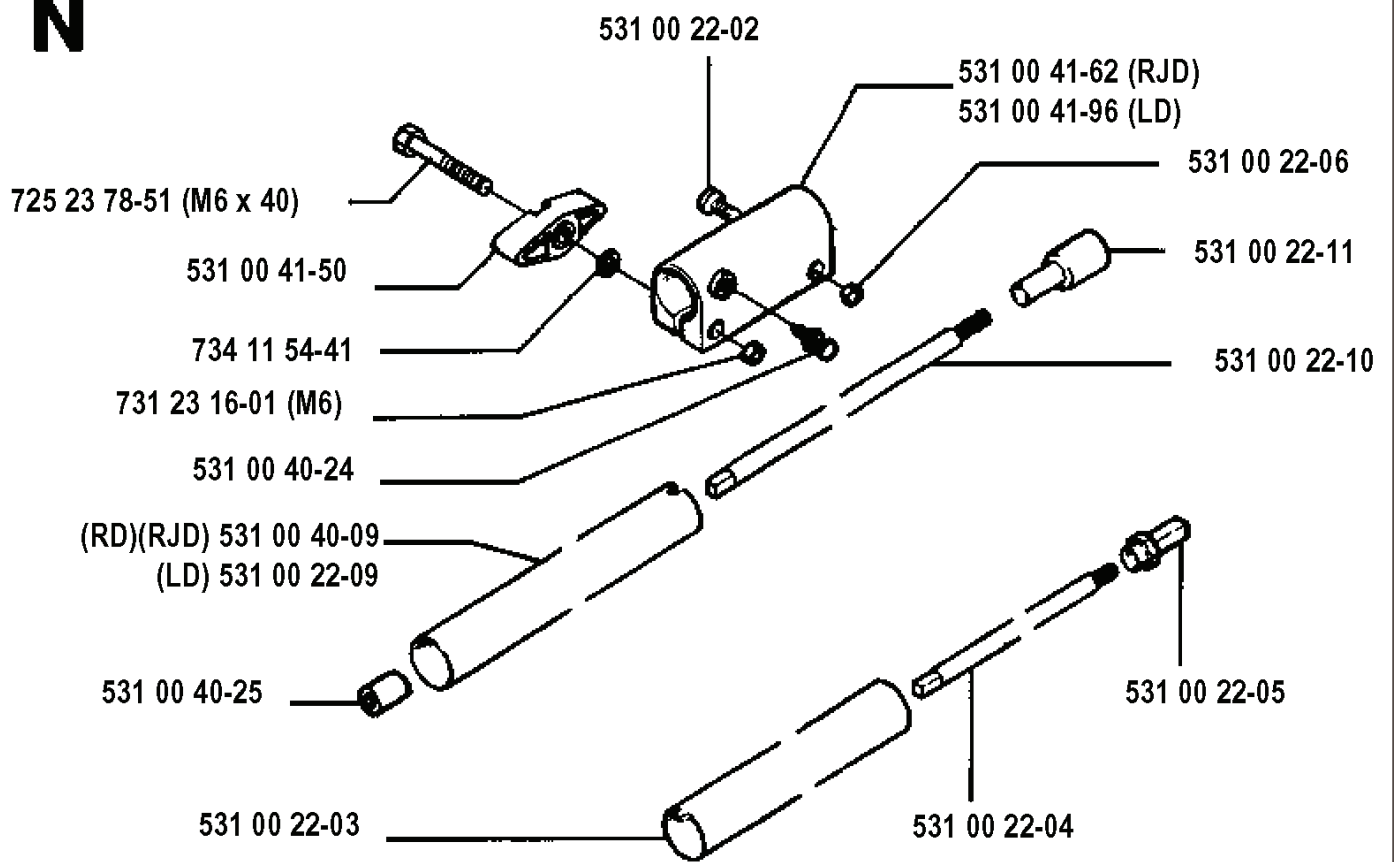

F

{ (125) 531 00 23-81
{ (132) 531 00 23-80

(125) 531 00 23-68
(132) 531 00 23-69

531 00 24-02

(125) 531 00 23-85
(132) 531 00 23-86

(125) 531 00 23-68
(132) 531 00 23-69

REF.	PART NO.	DESCRIPTION	REMARK	QTY.	KIT
531 00 23-81	531002381	SUPPORT BUSHING	125	1	
531 00 23-80	531002380	PISTON BOLT	132	1	
531 00 24-02	531002402	KEY		1	
531 00 23-68	531002368	BEARING	125	1	
531 00 23-86	531002386	CRANKSHAFT	132	1	
531 00 23-85	531002385	CRANKSHAFT	125	1	
531 00 23-69	531002369	BEARING	132	1	

L

REF.	PART NO.	DESCRIPTION	REMARK	QTY.	KIT
725 52 93-01	725529301	SCREW IHSCM	M5 X 16	1	
531 00 24-62	531002462	SPRING		1	
531 00 24-63	531002463	STARTER PULLEY		1	
531 00 41-53	531004153	PAWL		1	
531 00 41-54	531004154	SPRING		1	
531 00 41-52	531004152	STARTER PULLEY		1	
724 13 27-01	724132701	SCREW CRPANM	M5 X 12	1	
531 00 24-93	531002493	WASHER		1	
531 00 24-61	531002461	STARTER HOUSING		1	
531 00 24-59	531002459	STARTER ROPE		1	
531 00 24-58	531002458	HANDLE		1	

N

REF.	PART NO.	DESCRIPTION	REMARK	QTY.	KIT
725 23 78-51	725237851	SCREW EHHM	M6 X 40	1	
531 00 41-50	531004150	GRIP		1	
734 11 54-41	734115441	WASHER		1	
731 23 16-01	731231601	HEXAGON NUT	M6	1	
531 00 40-24	531004024	SCREW		1	
531 00 40-09	531004009	TUBE	RD RJD	1	
531 00 22-09	531002209	DRIVER	LD	1	
531 00 40-25	531004025	BUSHING		1	
531 00 22-03	531002203	UPPER DRIVE TUBE		1	
531 00 22-04	531002204	DRIVE SHAFT		1	
531 00 22-05	531002205	ADAPTER		1	
531 00 22-10	531002210	DRIVE SHAFT		1	
531 00 22-11	531002211	ADAPTER		1	
531 00 22-06	531002206	NUT		1	
531 00 41-96	531004196	WASHER	LD	1	
531 00 41-62	531004162	CLUTCH	RJD	1	
531 00 22-02	531002202	SCREW		1	