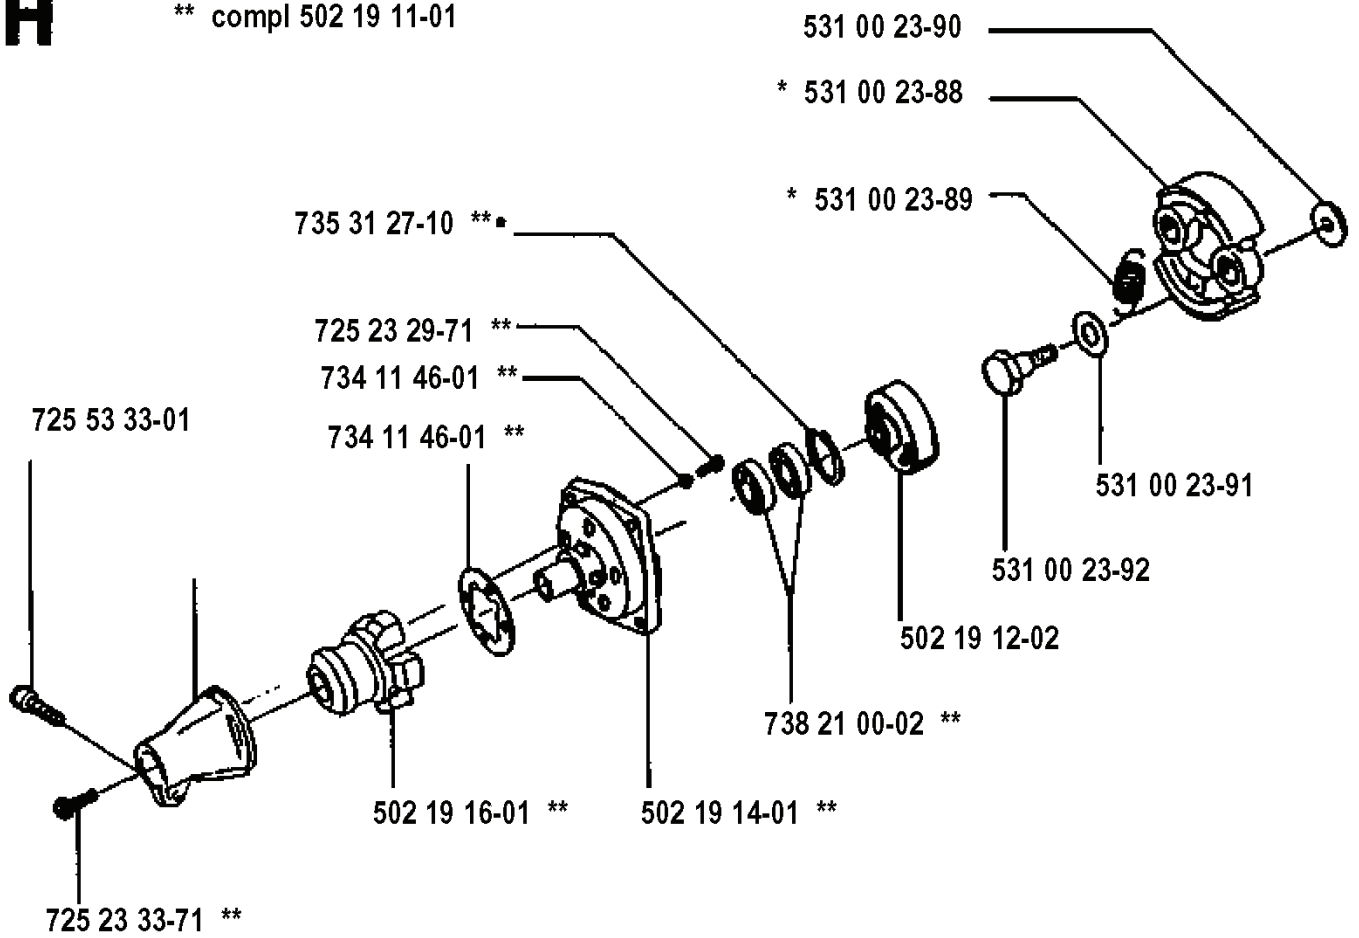

G

REF.	PART NO.	DESCRIPTION	REMARK	QTY.	KIT
725 53 41-01	725534101	SCREW IHSCM	M5 X 50	1	
531 00 24-53	531002453	HOLDER		1	
531 00 24-54	531002454	AIR FILTER		1	
531 00 41-51	531004151	RETAINER RING		1	
531 00 24-56	531002456	COVER		1	
531 00 23-63	531002363	SCREW		1	
725 53 33-01	725533301	SCREW IHSCM	M5X 25	1	
531 00 23-50	531002350	INSULSTER		1	
531 00 23-53	531002353	GASKET		1	
531 00 23-52	531002352	PLATE	132	1	
531 00 23-51	531002351	PLATE	125	1	
531 00 24-57	531002457	SCREEN		1	

N

REF.	PART NO.	DESCRIPTION	REMARK	QTY.	KIT
725 23 78-51	725237851	SCREW EHHM	M6 X 40	1	
531 00 41-50	531004150	GRIP		1	
734 11 54-41	734115441	WASHER		1	
731 23 16-01	731231601	HEXAGON NUT	M6	1	
531 00 40-24	531004024	SCREW		1	
531 00 40-09	531004009	TUBE	RD RJD	1	
531 00 22-09	531002209	DRIVER	LD	1	
531 00 40-25	531004025	BUSHING		1	
531 00 22-03	531002203	UPPER DRIVE TUBE		1	
531 00 22-04	531002204	DRIVE SHAFT		1	
531 00 22-05	531002205	ADAPTER		1	
531 00 22-10	531002210	DRIVE SHAFT		1	
531 00 22-11	531002211	ADAPTER		1	
531 00 22-06	531002206	NUT		1	
531 00 41-96	531004196	WASHER	LD	1	
531 00 41-62	531004162	CLUTCH	RJD	1	
531 00 22-02	531002202	SCREW		1	

H

* compl 531 00 23-87
** compl 502 19 11-01

REF.	PART NO.	DESCRIPTION	REMARK	QTY.	KIT
531 00 23-87	531002387	CLUTCH ASSY		1	
502 19 11-01	502191101	CLUTCH ASSY		1	
735 31 27-10	735312710	CIRCLIP		1	
725 23 29-71	725232971	SCREW EHHM		1	
734 11 46-01	734114601	WASHER		1	
725 53 33-01	725533301	SCREW IHSCM		1	
725 23 33-71	725233371	SCREW EHHM		1	
502 19 16-01	502191601	ANTIVIBRATION ELEMENT		1	
502 19 14-01	502191401	BEARING HOLDER		1	
738 21 00-02	738210002	BALL BEARING		1	
502 19 12-02	502191202	CLUTCH DRUM		1	
531 00 23-92	531002392	SCREW		1	
531 00 23-91	531002391	WASHER		1	
531 00 23-89	531002389	SPRING		1	
531 00 23-88	531002388	CLUTCH		1	
531 00 23-90	531002390	WASHER		1	