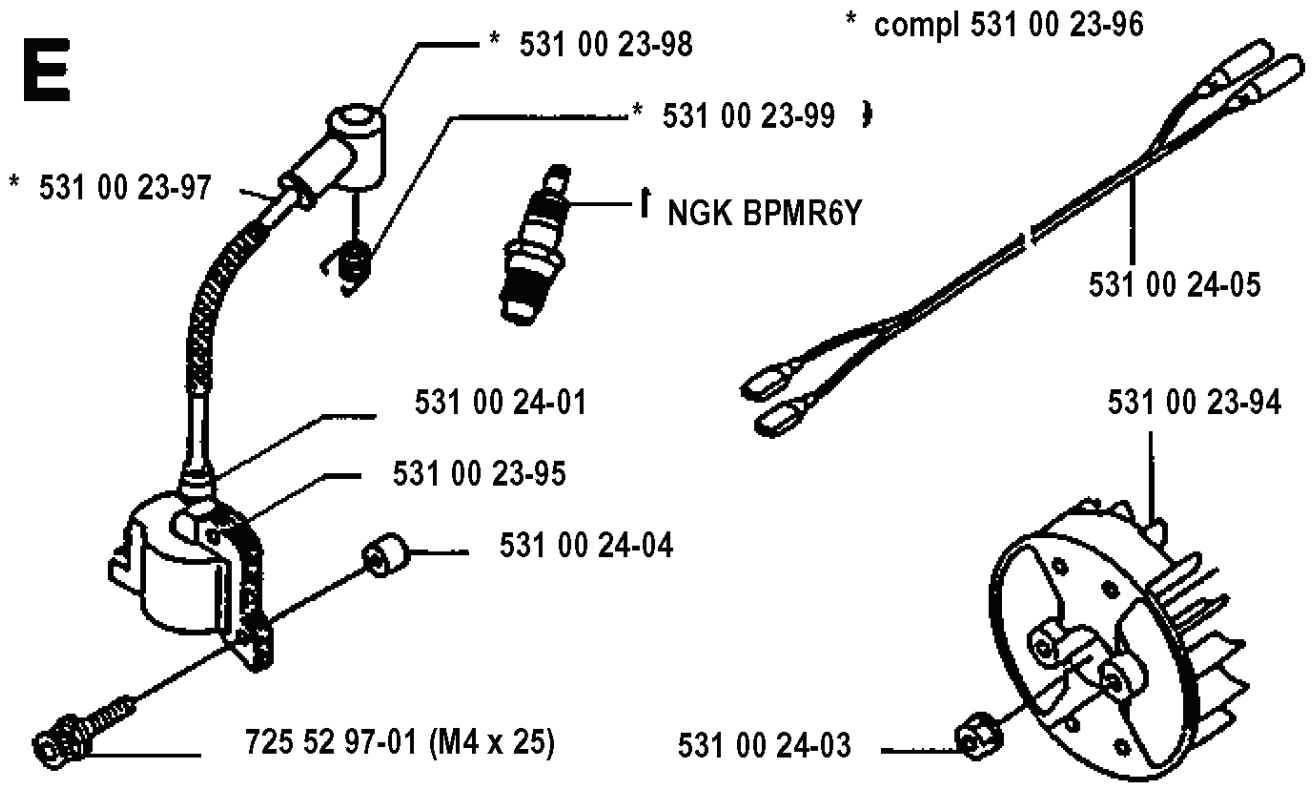

125 L, 19931400001-20053600000

SPARE PARTS LIST

REF.	PART NO.	DESCRIPTION	REMARK	QTY.	KIT
725 23 33-51	725233351	SCREW EHHM		1	
502 19 48-01	502194801	HOLDER		1	
502 19 49-01	502194901	HOLDER		1	
502 19 50-01	502195001	BRACKET		1	
502 19 47-01	502194701	HANDLE		1	
531 00 40-55	531004055	THROTTLE TRIGGER		1	

R

501 78 40-01
USA 531 00 24-68

501 95 49-01

REF.	PART NO.	DESCRIPTION	REMARK	QTY.	KIT
5310023-45	531002345	HARNESS	USA	1	
5017840-01	501784001	HARNESS		1	
5310024-68	531002468	HARNESS	USA	1	
5019549-01	501954901	SAFETY GLASSES		1	
5020261-01	502026101	STOP		1	
5013140-01	501314001	SPANNER OPEN-ENDED		1	
5021930-01	502193001	COMBI TOOL		1	
5310023-44	531002344	HARNESS		1	

E

REF.	PART NO.	DESCRIPTION	REMARK	QTY.	KIT
531 00 23-97	531002397	CABLE		1	
531 00 24-01	531002401	SLEEVE		1	
531 00 23-95	531002395	IGNITION COIL		1	
531 00 24-04	531002404	SPACER		1	
725 52 97-01	725529701	SCREW IHSCM	M4 X 25	1	
531 00 24-03	531002403	NUT		1	
531 00 23-94	531002394	FLYWHEEL		1	
531 00 24-05	531002405	CABLE		1	
531 00 23-99	531002399	SPRING		1	
531 00 23-98	531002398	SPARK PLUG CONNECTION		1	
531 00 23-96	531002396	CABLE ASSY		1	

C

REF.	PART NO.	DESCRIPTION	REMARK	QTY.	KIT
531 00 23-48	531002348	GASKET	125	1	
531 00 23-49	531002349	GASKET	132	1	
531 00 23-75	531002375	PISTON	125	1	
531 00 23-76	531002376	PISTON	132	1	
531 00 23-79	531002379	PISTON BOLT	125	1	
531 00 23-80	531002380	PISTON BOLT	132	1	
531 00 23-84	531002384	CLIP	132	1	
531 00 23-83	531002383	CLIP	125	1	
531 00 23-78	531002378	PISTON RING	132	1	
531 00 23-77	531002377	PISTON RING	125	1	
531 00 23-53	531002353	GASKET		1	
531 00 23-47	531002347	CYLINDER	132	1	
531 00 23-46	531002346	CYLINDER	125	1	
725 53 31-01	725533101	SCREW IHSCM	M5 X 20	1	