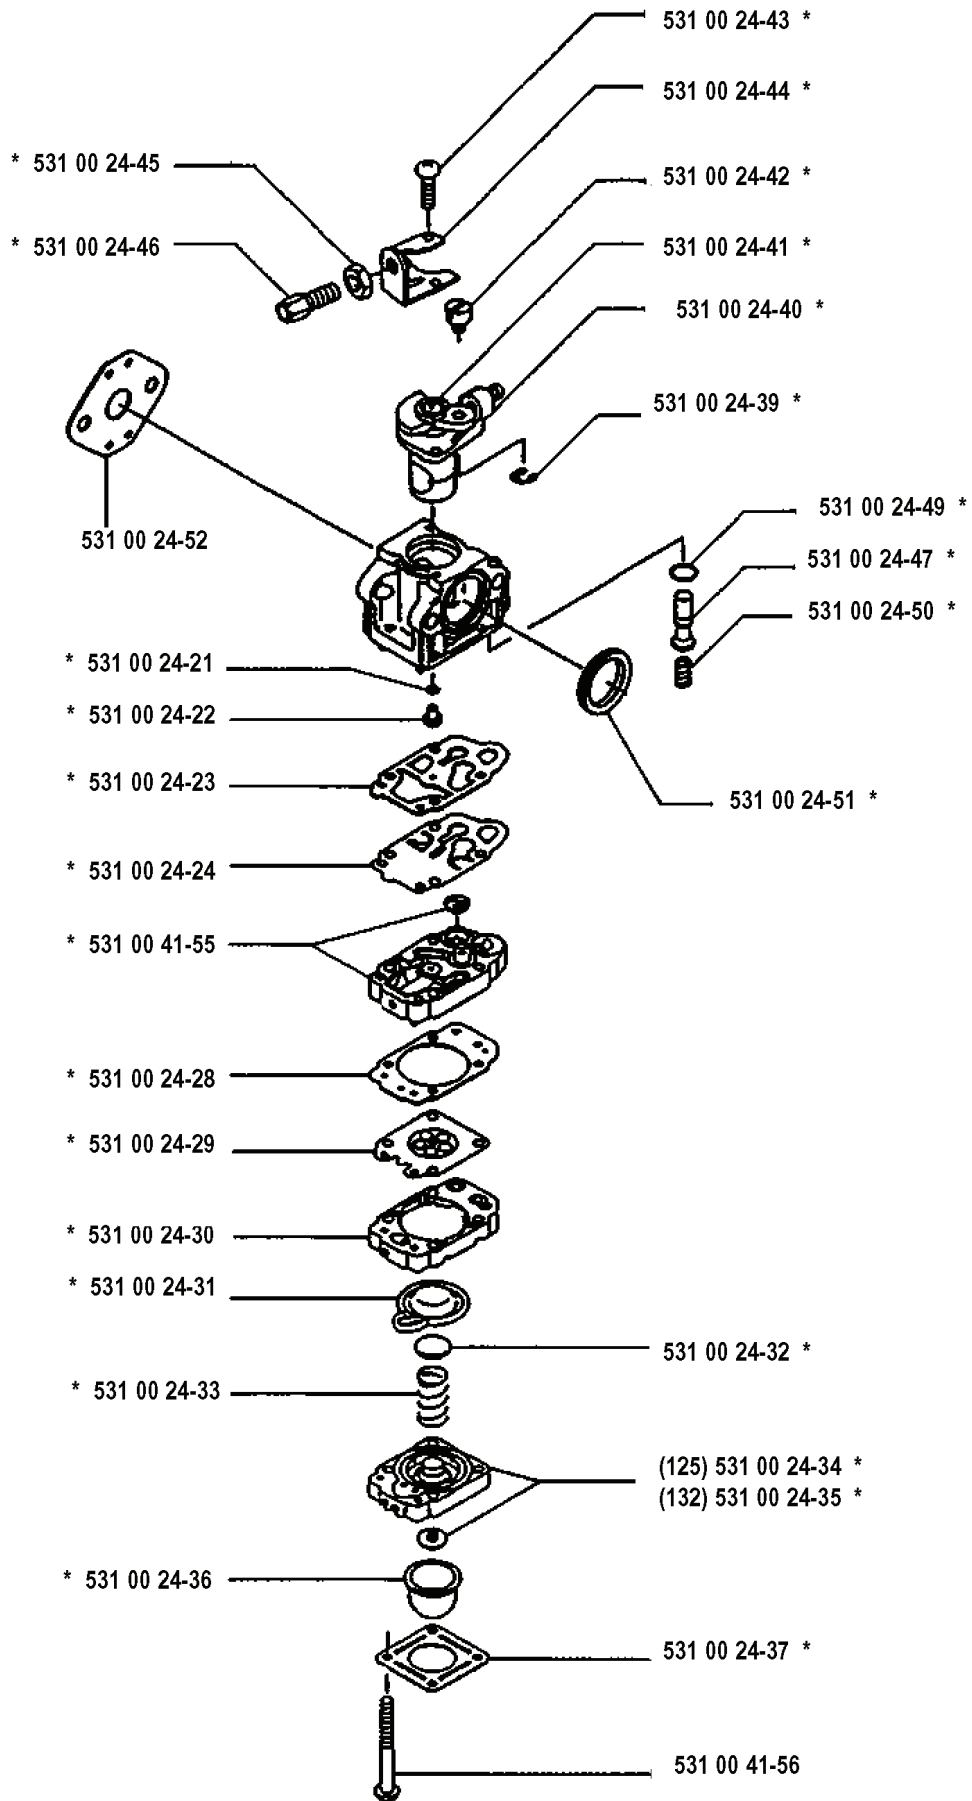

P

* compl 531 00 24-50 (132)
* compl 531 00 24-19 (125)