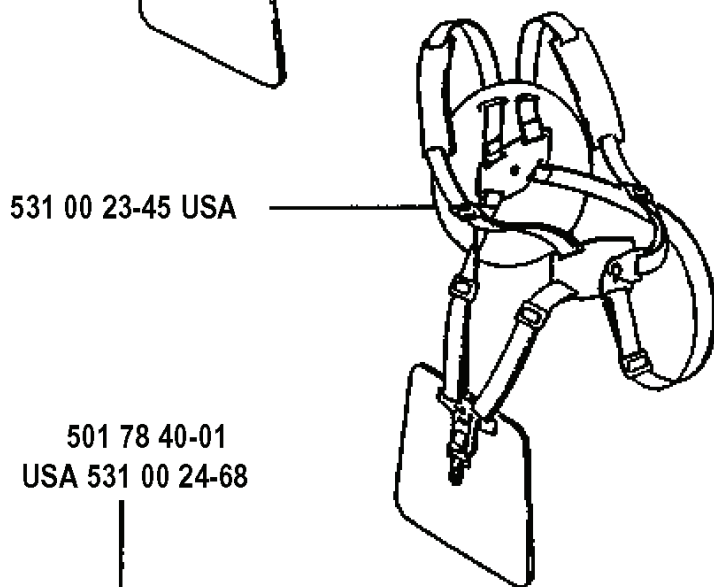

125 L, 19931400001-20053600000

SPARE PARTS LIST

REF.	PART NO.	DESCRIPTION	REMARK	QTY.	KIT
725 23 33-51	725233351	SCREW EHHM		1	
502 19 48-01	502194801	HOLDER		1	
502 19 49-01	502194901	HOLDER		1	
502 19 50-01	502195001	BRACKET		1	
502 19 47-01	502194701	HANDLE		1	
531 00 40-55	531004055	THROTTLE TRIGGER		1	

R

501 78 40-01
USA 531 00 24-68

501 95 49-01

REF.	PART NO.	DESCRIPTION	REMARK	QTY.	KIT
5310023-45	531002345	HARNESS	USA	1	
5017840-01	501784001	HARNESS		1	
5310024-68	531002468	HARNESS	USA	1	
5019549-01	501954901	SAFETY GLASSES		1	
5020261-01	502026101	STOP		1	
5013140-01	501314001	SPANNER OPEN-ENDED		1	
5021930-01	502193001	COMBI TOOL		1	
5310023-44	531002344	HARNESS		1	