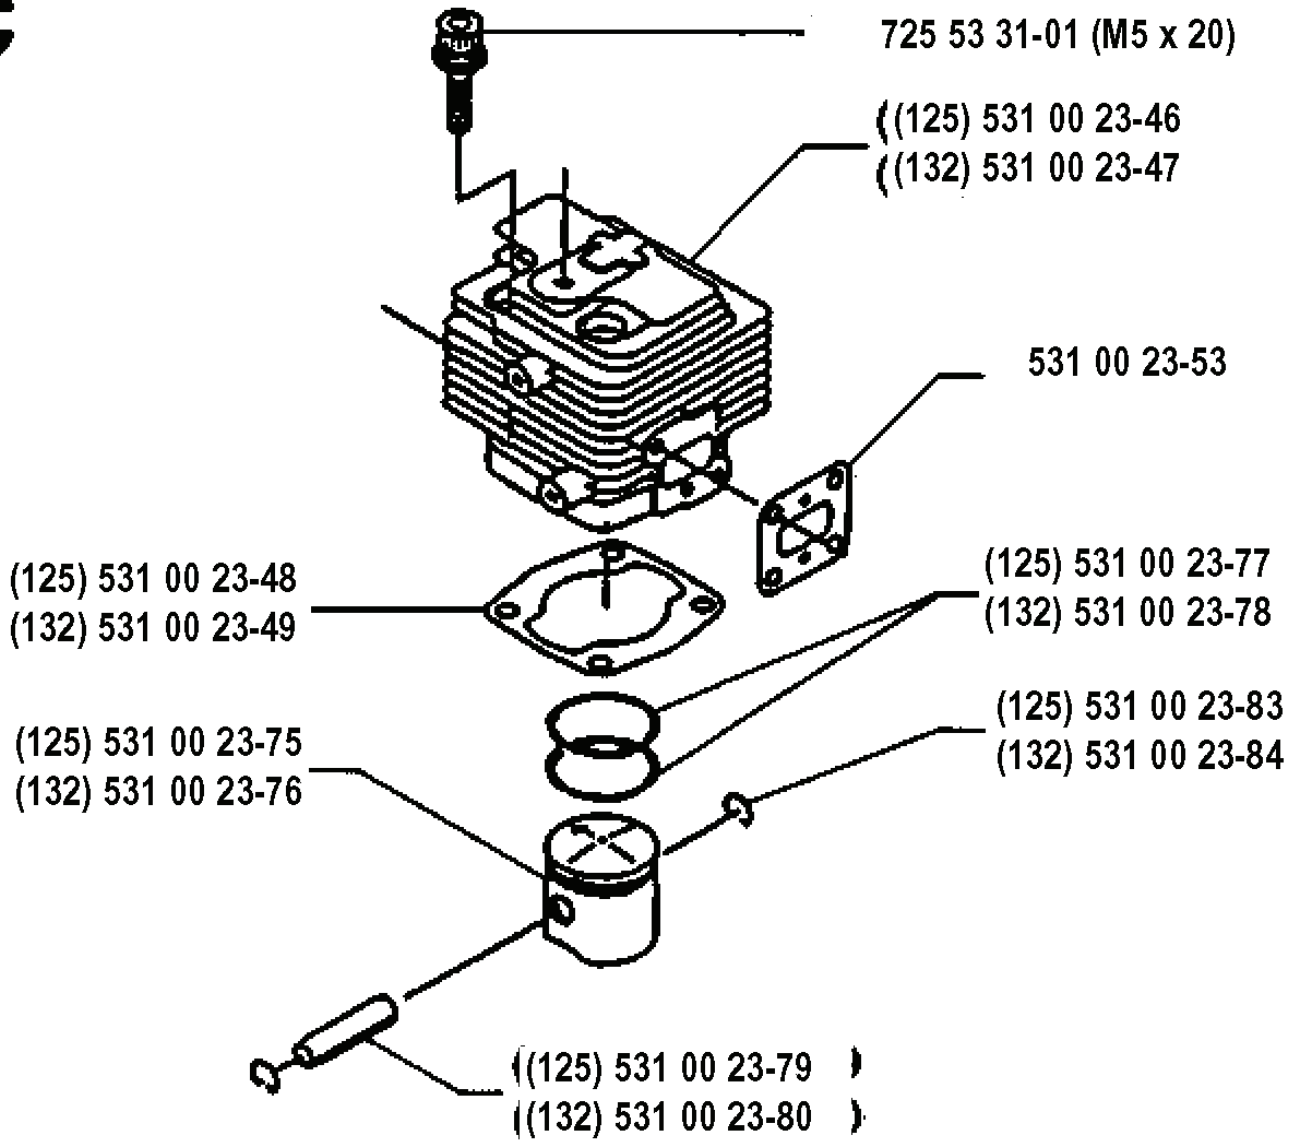

125 L, 19931400001-20053600000

SPARE PARTS LIST

REF.	PART NO.	DESCRIPTION	REMARK	QTY.	KIT
725 23 33-51	725233351	SCREW EHHM		1	
502 19 48-01	502194801	HOLDER		1	
502 19 49-01	502194901	HOLDER		1	
502 19 50-01	502195001	BRACKET		1	
502 19 47-01	502194701	HANDLE		1	
531 00 40-55	531004055	THROTTLE TRIGGER		1	

E

REF.	PART NO.	DESCRIPTION	REMARK	QTY.	KIT
531 00 23-97	531002397	CABLE		1	
531 00 24-01	531002401	SLEEVE		1	
531 00 23-95	531002395	IGNITION COIL		1	
531 00 24-04	531002404	SPACER		1	
725 52 97-01	725529701	SCREW IHSCM	M4 X 25	1	
531 00 24-03	531002403	NUT		1	
531 00 23-94	531002394	FLYWHEEL		1	
531 00 24-05	531002405	CABLE		1	
531 00 23-99	531002399	SPRING		1	
531 00 23-98	531002398	SPARK PLUG CONNECTION		1	
531 00 23-96	531002396	CABLE ASSY		1	

REF.	PART NO.	DESCRIPTION	REMARK	QTY.	KIT
531 00 23-67	531002367	CRANKCASE	132	1	
531 00 23-66	531002366	CRANKCASE	125	1	
531 00 23-73	531002373	RETAINER RING	125	1	
531 00 23-74	531002374	RETAINER RING	132	1	
531 00 23-93	531002393	COVER		1	
531 00 24-06	531002406	PLUG		1	
725 53 31-01	725533101	SCREW IHSCM	M5 X 20	1	
725 53 35-01	725533501	SCREW IHSCM	M5 X 30	1	
531 00 23-71	531002371	SEAL RING	132	1	
531 00 23-72	531002372	SEALING RING	125	1	
531 00 23-70	531002370	SEAL RING		1	

C

REF.	PART NO.	DESCRIPTION	REMARK	QTY.	KIT
531 00 23-48	531002348	GASKET	125	1	
531 00 23-49	531002349	GASKET	132	1	
531 00 23-75	531002375	PISTON	125	1	
531 00 23-76	531002376	PISTON	132	1	
531 00 23-79	531002379	PISTON BOLT	125	1	
531 00 23-80	531002380	PISTON BOLT	132	1	
531 00 23-84	531002384	CLIP	132	1	
531 00 23-83	531002383	CLIP	125	1	
531 00 23-78	531002378	PISTON RING	132	1	
531 00 23-77	531002377	PISTON RING	125	1	
531 00 23-53	531002353	GASKET		1	
531 00 23-47	531002347	CYLINDER	132	1	
531 00 23-46	531002346	CYLINDER	125	1	
725 53 31-01	725533101	SCREW IHSCM	M5 X 20	1	