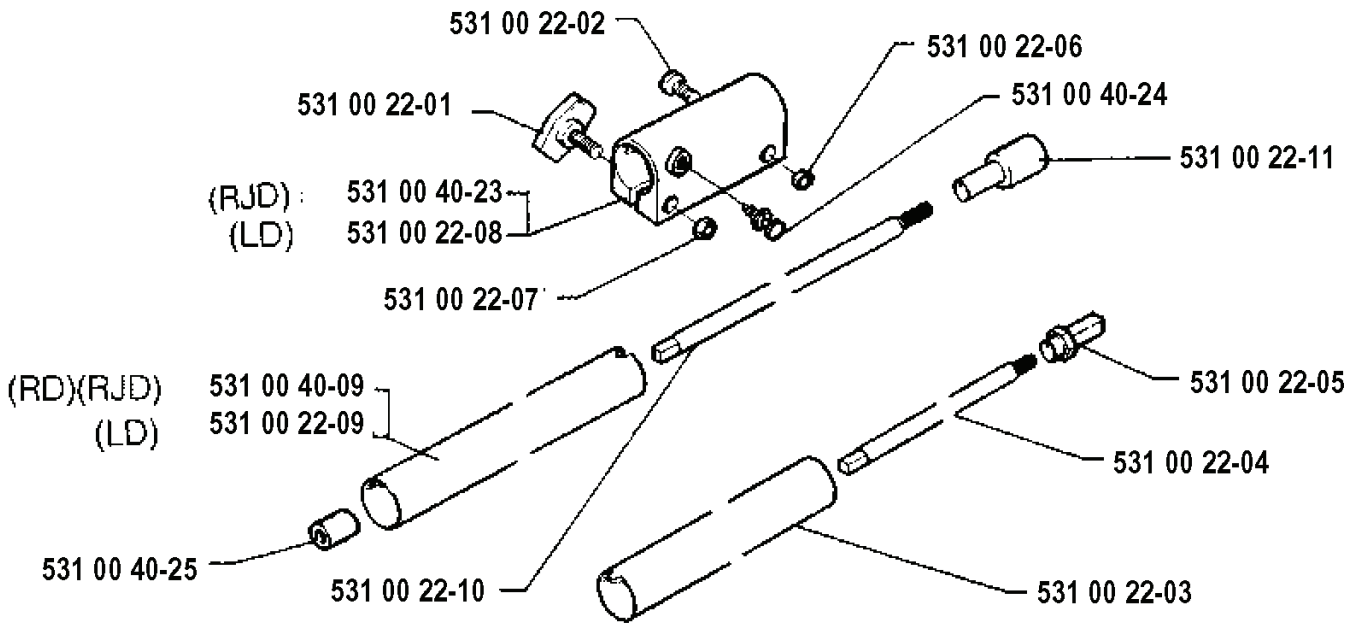

R

REF.	PART NO.	DESCRIPTION	REMARK	QTY.	KIT
501 78 40-01	501784001	HARNESS		1	
531 00 24-68	531002468	HARNESS	USA	1	
502 19 30-01	502193001	COMBI TOOL		1	
501 31 40-01	501314001	SPANNER OPEN-ENDED		1	
502 02 61-01	502026101	STOP		1	
501 95 49-01	501954901	SAFETY GLASSES		1	
531 00 23-45	531002345	HARNESS	USA	1	
531 00 23-44	531002344	HARNESS		1	
531 00 40-04	531004004	HOLDER	FRANCE ONLY	1	
531 00 40-05	531004005	BRACKET	FRANCE ONLY	1	
531 00 40-06	531004006	GASKET	FRANCE ONLY	1	
531 00 40-07	531004007	TANK CAP	FRANCE ONLY	1	

531 00 24-04

531 00 23-94

725 52 97-01 (M4 x 25)

531 00 24-03

REF.	PART NO.	DESCRIPTION	REMARK	QTY.	KIT
531 00 23-98	531002398	SPARK PLUG CONNECTION		1	
531 00 23-97	531002397	CABLE		1	
531 00 24-01	531002401	SLEEVE		1	
531 00 23-95	531002395	IGNITION COIL		1	
725 52 97-01	725529701	SCREW IHSCM	M4 X 25	1	
531 00 24-04	531002404	SPACER		1	
531 00 24-03	531002403	NUT		1	
531 00 23-94	531002394	FLYWHEEL		1	
531 00 24-05	531002405	CABLE		1	
531 00 23-99	531002399	SPRING		1	
531 00 23-96	531002396	CABLE ASSY		1	

N

REF.	PART NO.	DESCRIPTION	REMARK	QTY.	KIT
531 00 22-02	531002202	SCREW		1	
531 00 22-01	531002201	HANDLE		1	
531 00 40-23	531004023	CLUTCH TUBE	RJD	1	
531 00 22-08	531002208	COUPLING	LD	1	
531 00 22-07	531002207	NUT		1	
531 00 40-09	531004009	TUBE	RD RJD	1	
531 00 22-09	531002209	DRIVER	LD	1	
531 00 40-25	531004025	BUSHING		1	
531 00 22-10	531002210	DRIVE SHAFT		1	
531 00 22-03	531002203	UPPER DRIVE TUBE		1	
531 00 22-04	531002204	DRIVE SHAFT		1	
531 00 22-05	531002205	ADAPTER		1	
531 00 22-11	531002211	ADAPTER		1	
531 00 40-24	531004024	SCREW		1	
531 00 22-06	531002206	NUT		1	