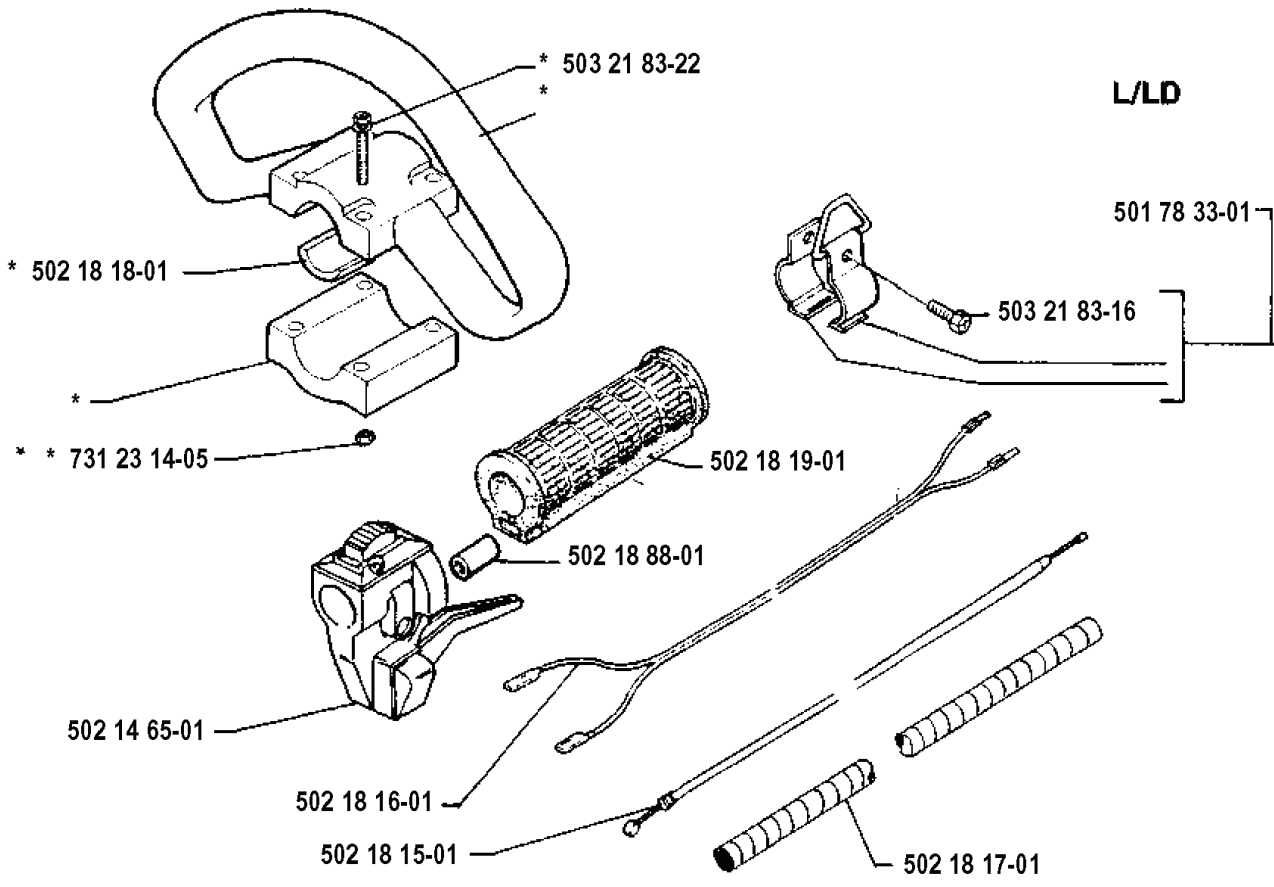

J

REF.	PART NO.	DESCRIPTION	REMARK	QTY.	KIT
531 00 24-15	531002415	CLIP		1	
531 00 24-14	531002414	FILTER		1	
531 00 24-10	531002410	VALVE		1	
531 00 24-16	531002416	SLEEVE		1	
531 00 24-08	531002408	TANK	132	1	
531 00 24-07	531002407	TANK	125	1	
531 00 24-09	531002409	TANK CAP ASSY		1	
531 00 24-17	531002417	PAD		1	
531 00 24-13	531002413	PIPE		1	
531 00 24-11	531002411	SLEEVE		1	
531 00 24-12	531002412	HOSE		1	

Q

REF.	PART NO.	DESCRIPTION	REMARK	QTY.	KIT
502 19 47-01	502194701	HANDLE		1	
502 19 50-01	502195001	BRACKET		1	
502 19 49-01	502194901	HOLDER		1	
502 19 48-01	502194801	HOLDER		1	
725 23 33-51	725233351	SCREW EHHM		1	

* compl 502 18 14-01

REF.	PART NO.	DESCRIPTION	REMARK	QTY.	KIT
502 18 18-01	502181801	DAMPER		1	
731 23 14-05	731231405	HEXAGON NUT		1	
502 14 65-01	502146501	THROTTLE CONTROL		1	
502 18 16-01	502181601	LEAD		1	
502 18 15-01	502181501	THROTTLE WIRE		1	
502 18 17-01	502181701	PROTECTOR		1	
502 18 88-01	502188801	CONNECTION		1	
502 18 19-01	502181901	HANDLE		1	
503 21 83-16	503218316	SCREW		1	
501 78 33-01	501783301	SUSPENSION BAIL		1	
503 21 83-22	503218322	SCREW		1	
502 18 14-01	502181401	HANDLE		1	