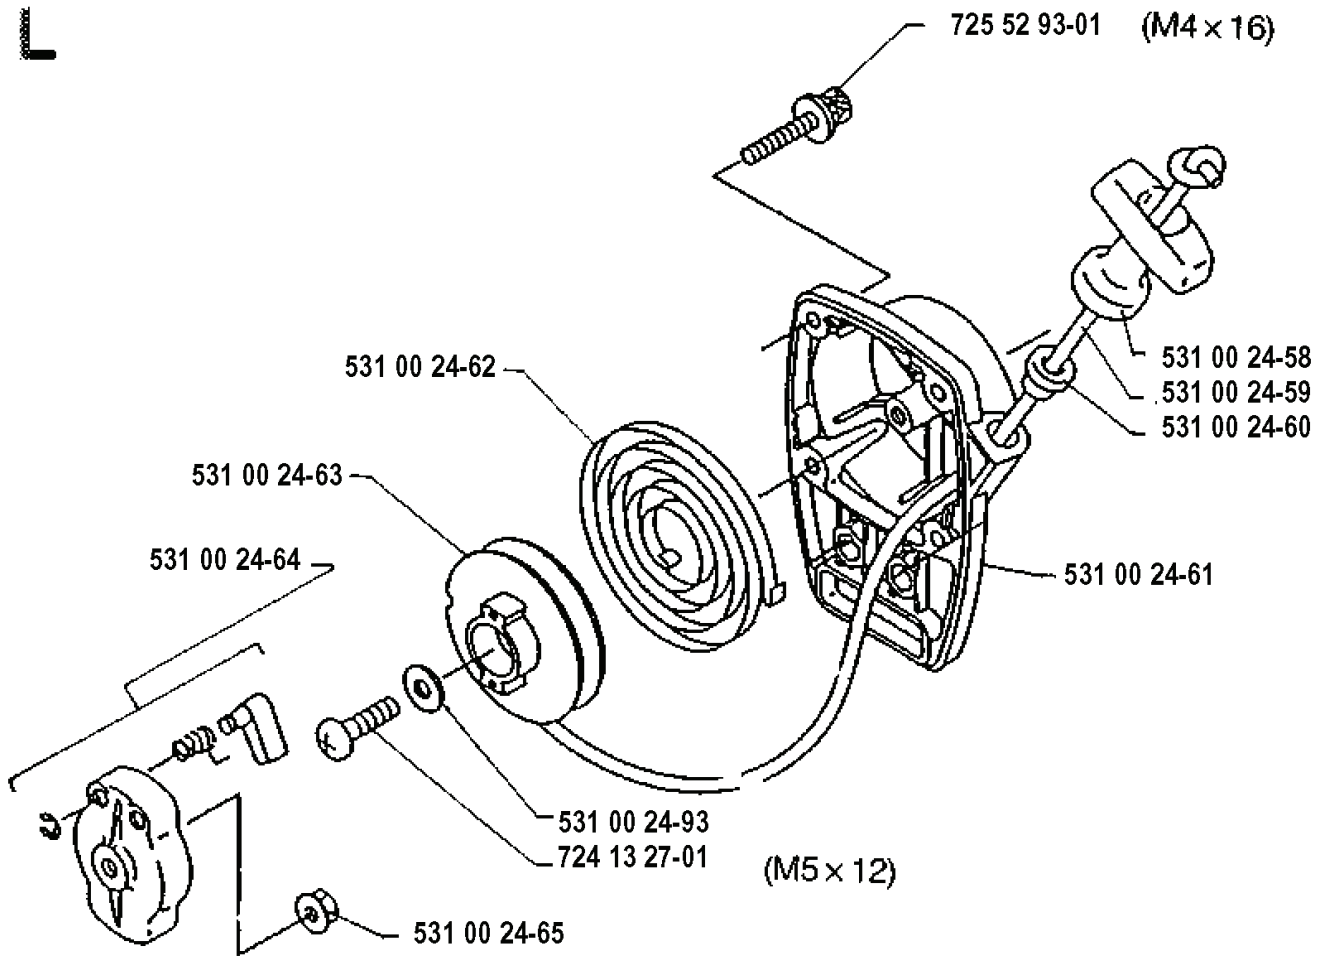

125 R 19920100001-20061199999

SPARE PARTS LIST

M

R/L

REF.	PART NO.	DESCRIPTION	REMARK	QTY.	KIT
502 19 10-02	502191002	SHAFT		1	
502 00 24-67	502002467		132	1	

L

REF.	PART NO.	DESCRIPTION	REMARK	QTY.	KIT
531 00 24-62	531002462	SPRING		1	
531 00 24-63	531002463	STARTER PULLEY		1	
531 00 24-64	531002464	CARRIER		1	
531 00 24-65	531002465	NUT		1	
724 13 27-01	724132701	SCREW CRPANM	M5 X 12	1	
531 00 24-93	531002493	WASHER		1	
531 00 24-61	531002461	STARTER HOUSING		1	
531 00 24-60	531002460	SLEEVE		1	
531 00 24-59	531002459	STARTER ROPE		1	
531 00 24-58	531002458	HANDLE		1	
725 52 93-01	725529301	SCREW IHSCM	M4 X 16	1	

G

REF.	PART NO.	DESCRIPTION	REMARK	QTY.	KIT
725 53 41-01	725534101	SCREW IHSCM	M5 X 50	1	
531 00 24-53	531002453	HOLDER		1	
531 00 24-54	531002454	AIR FILTER		1	
531 00 23-65	531002365	RETAINER RING		1	
531 00 24-56	531002456	COVER		1	
531 00 23-63	531002363	SCREW		1	
725 53 33-01	725533301	SCREW IHSCM	M5 X 25	1	
531 00 23-50	531002350	INSULSTER		1	
531 00 23-53	531002353	GASKET		1	
531 00 23-52	531002352	PLATE	132	1	
531 00 23-51	531002351	PLATE	125	1	
531 00 24-57	531002457	SCREEN		1	

REF.	PART NO.	DESCRIPTION	REMARK	QTY.	KIT
531 00 40-26	531004026	BEVEL GEAR		1	
725 23 33-51	725233351	SCREW EHHM		1	
735 11 35-50	735113550	WASHER		1	
503 21 83-41	503218341	SCREW		1	
502 14 69-01	502146901	GEAR HOUSING		1	
738 21 98-00	738219800	BALL BEARING		1	
502 14 71-01	502147101	GEAR WHEEL		1	
738 21 02-04	738210204	BALL BEARING		1	
735 31 25-10	735312510	CIRCLIP		1	
503 20 00-03	503200003	SCREW		1	
502 14 74-01	502147401	AXLE		1	
738 21 99-00	738219900	BALL BEARING		1	
738 21 99-01	738219901	BALL BEARING		1	
735 31 11-41	735311141	RETAINER RING		1	
735 31 31-10	735313110	CIRCLIP		1	