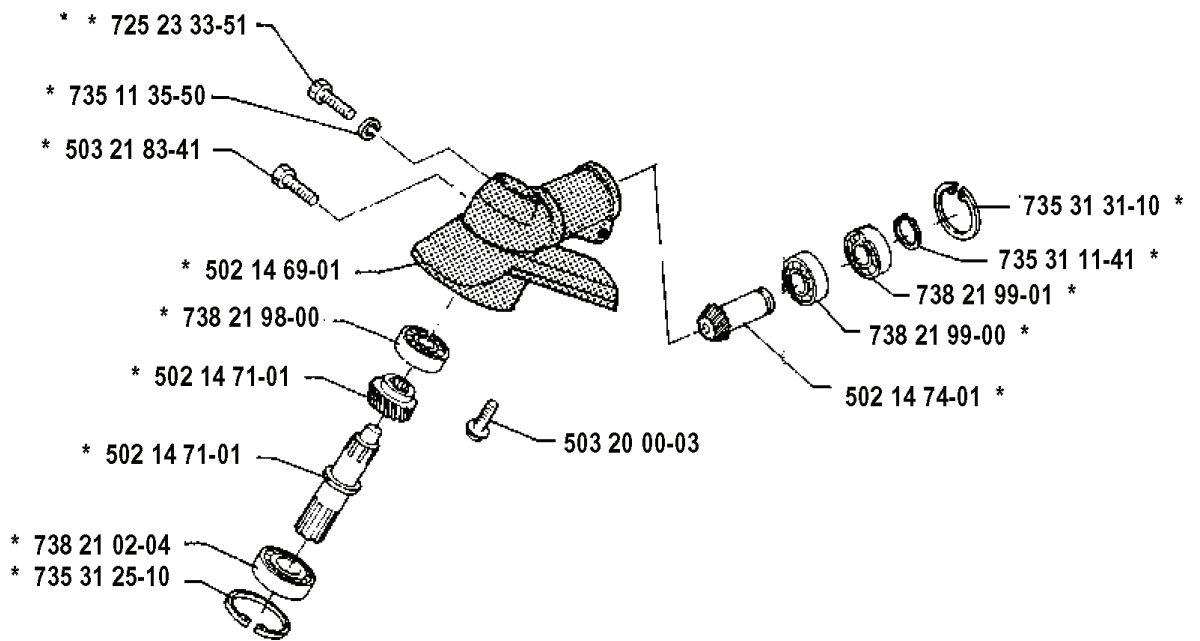

G

REF.	PART NO.	DESCRIPTION	REMARK	QTY.	KIT
725 53 41-01	725534101	SCREW IHSCM	M5 X 50	1	
531 00 24-53	531002453	HOLDER		1	
531 00 24-54	531002454	AIR FILTER		1	
531 00 23-65	531002365	RETAINER RING		1	
531 00 24-56	531002456	COVER		1	
531 00 23-63	531002363	SCREW		1	
725 53 33-01	725533301	SCREW IHSCM	M5 X 25	1	
531 00 23-50	531002350	INSULSTER		1	
531 00 23-53	531002353	GASKET		1	
531 00 23-52	531002352	PLATE	132	1	
531 00 23-51	531002351	PLATE	125	1	
531 00 24-57	531002457	SCREEN		1	

REF.	PART NO.	DESCRIPTION	REMARK	QTY.	KIT
531 00 40-26	531004026	BEVEL GEAR		1	
725 23 33-51	725233351	SCREW EHHM		1	
735 11 35-50	735113550	WASHER		1	
503 21 83-41	503218341	SCREW		1	
502 14 69-01	502146901	GEAR HOUSING		1	
738 21 98-00	738219800	BALL BEARING		1	
502 14 71-01	502147101	GEAR WHEEL		1	
738 21 02-04	738210204	BALL BEARING		1	
735 31 25-10	735312510	CIRCLIP		1	
503 20 00-03	503200003	SCREW		1	
502 14 74-01	502147401	AXLE		1	
738 21 99-00	738219900	BALL BEARING		1	
738 21 99-01	738219901	BALL BEARING		1	
735 31 11-41	735311141	RETAINER RING		1	
735 31 31-10	735313110	CIRCLIP		1	

H

* compl 531 00 23-87
,** compl 502 19 11-01

REF.	PART NO.	DESCRIPTION	REMARK	QTY.	KIT
531 00 23-87	531002387	CLUTCH ASSY		1	
502 19 11-01	502191101	CLUTCH ASSY		1	
725 23 29-71	725232971	SCREW EHHM		1	
734 11 46-01	734114601	WASHER		1	
725 23 33-71	725233371	SCREW EHHM		1	
502 19 17-01	502191701	CLUTCH COVER		1	
502 19 16-01	502191601	ANTIVIBRATION ELEMENT		1	
502 19 15-01	502191501	WASHER		1	
502 19 14-01	502191401	BEARING HOLDER		1	
738 21 00-02	738210002	BALL BEARING		1	
735 31 27-10	735312710	CIRCLIP		1	
502 19 12-02	502191202	CLUTCH DRUM		1	
531 00 23-92	531002392	SCREW		1	
531 00 23-91	531002391	WASHER		1	
531 00 23-89	531002389	SPRING		1	
531 00 23-88	531002388	CLUTCH		1	
531 00 23-90	531002390	WASHER		1	