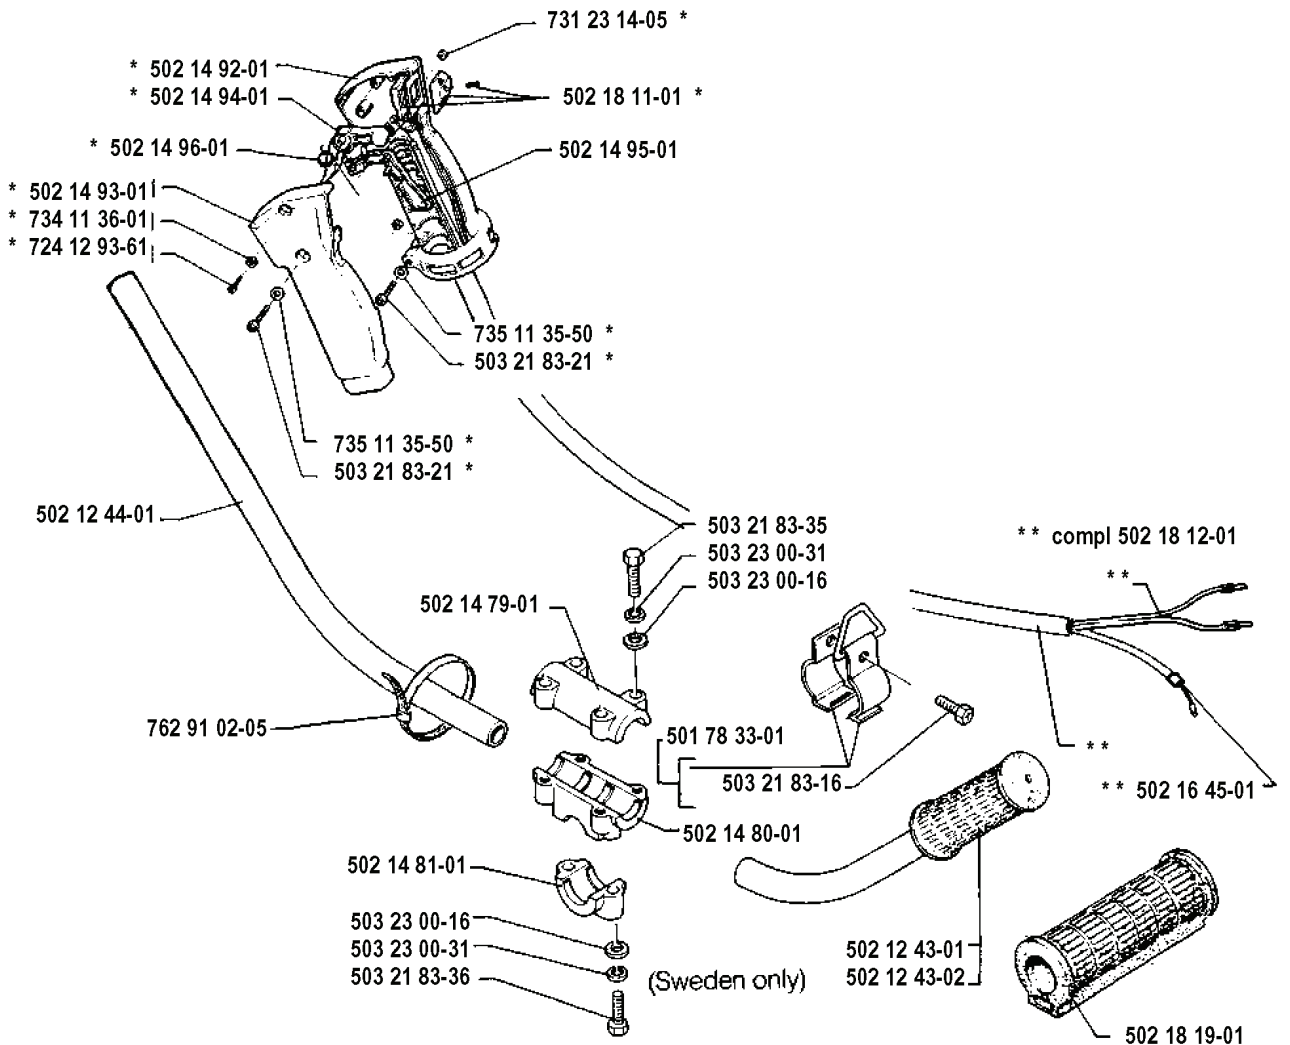

Q

REF.	PART NO.	DESCRIPTION	REMARK	QTY.	KIT
502 19 47-01	502194701	HANDLE		1	
502 19 50-01	502195001	BRACKET		1	
502 19 49-01	502194901	HOLDER		1	
502 19 48-01	502194801	HOLDER		1	
725 23 33-51	725233351	SCREW EHHM		1	

* compl 502 18 14-01

REF.	PART NO.	DESCRIPTION	REMARK	QTY.	KIT
502 18 18-01	502181801	DAMPER		1	
731 23 14-05	731231405	HEXAGON NUT		1	
502 14 65-01	502146501	THROTTLE CONTROL		1	
502 18 16-01	502181601	LEAD		1	
502 18 15-01	502181501	THROTTLE WIRE		1	
502 18 17-01	502181701	PROTECTOR		1	
502 18 88-01	502188801	CONNECTION		1	
502 18 19-01	502181901	HANDLE		1	
503 21 83-16	503218316	SCREW		1	
501 78 33-01	501783301	SUSPENSION BAIL		1	
503 21 83-22	503218322	SCREW		1	
502 18 14-01	502181401	HANDLE		1	

A

* compl 502 18 06-01

RD/R

REF.	PART NO.	DESCRIPTION	REMARK	QTY.	KIT
502 18 06-01	502180601	THROTTLE HANDLE ASSY		1	
502 14 92-01	502149201	HANDLE HALF		1	
502 14 94-01	502149401	THROTTLE CONTROL		1	
502 14 96-01	502149601	RECOIL SPRING		1	
502 14 93-01	502149301	HANDLE HALF		1	
734 11 36-01	734113601	WASHER		1	
724 12 93-61	724129361	SCREW CRPANM		1	
502 12 44-01	502124401	HANDLEBAR RIGHT		1	
762 91 02-05	762910205	TIE WRAP		1	
502 14 81-01	502148101	HANDLEBAR BRACKET		1	
503 23 00-16	503230016	WASHER		1	
503 23 00-31	503230031	WASHER		1	
503 21 83-36	503218336	SCREW		1	
502 12 43-02	502124302	HANDLE LEFT	SWEDEN ONLY	1	
502 12 43-01	502124301	HANDLEBAR LEFT		1	
502 14 80-01	502148001	HANDLEBAR BRACKET LO		1	
503 21 83-16	503218316	SCREW		1	
501 78 33-01	501783301	SUSPENSION BAIL		1	
502 14 79-01	502147901	HANDLEBAR BRACKET UP		1	
503 21 83-21	503218321	SCREW		1	
731 23 14-05	731231405	HEXAGON NUT		1	
502 18 11-01	502181101	SWITCH CPL		1	
502 14 95-01	502149501	THROTTLE LOCKOUT		1	
735 11 35-50	735113550	WASHER		1	
503 21 83-35	503218335	SCREW		1	
502 18 19-01	502181901	HANDLE		1	
502 16 45-01	502164501	THROTTLE CABLE ASSY		1	
502 18 12-01	502181201	WIRE ASSY		1	