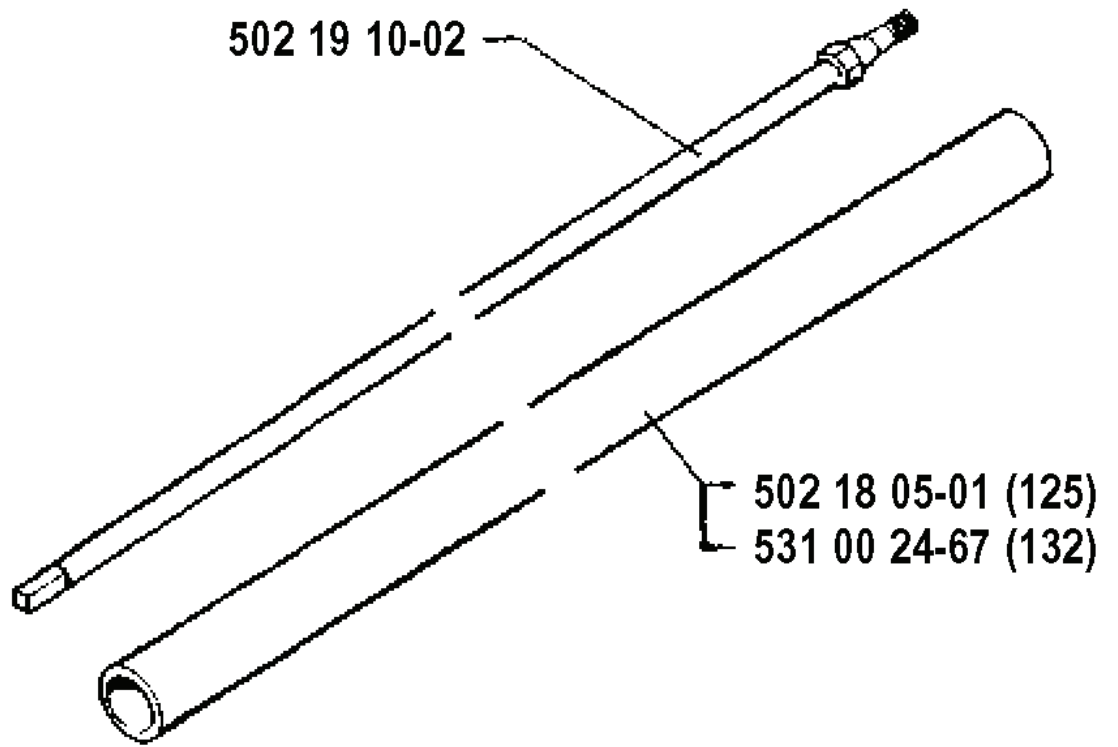

125 R 19920100001-20061199999

SPARE PARTS LIST

M

R/L

REF.	PART NO.	DESCRIPTION	REMARK	QTY.	KIT
502 19 10-02	502191002	SHAFT		1	
502 00 24-67	502002467		132	1	

L

REF.	PART NO.	DESCRIPTION	REMARK	QTY.	KIT
531 00 24-62	531002462	SPRING		1	
531 00 24-63	531002463	STARTER PULLEY		1	
531 00 24-64	531002464	CARRIER		1	
531 00 24-65	531002465	NUT		1	
724 13 27-01	724132701	SCREW CRPANM	M5 X 12	1	
531 00 24-93	531002493	WASHER		1	
531 00 24-61	531002461	STARTER HOUSING		1	
531 00 24-60	531002460	SLEEVE		1	
531 00 24-59	531002459	STARTER ROPE		1	
531 00 24-58	531002458	HANDLE		1	
725 52 93-01	725529301	SCREW IHSCM	M4 X 16	1	

G

REF.	PART NO.	DESCRIPTION	REMARK	QTY.	KIT
725 53 41-01	725534101	SCREW IHSCM	M5 X 50	1	
531 00 24-53	531002453	HOLDER		1	
531 00 24-54	531002454	AIR FILTER		1	
531 00 23-65	531002365	RETAINER RING		1	
531 00 24-56	531002456	COVER		1	
531 00 23-63	531002363	SCREW		1	
725 53 33-01	725533301	SCREW IHSCM	M5 X 25	1	
531 00 23-50	531002350	INSULSTER		1	
531 00 23-53	531002353	GASKET		1	
531 00 23-52	531002352	PLATE	132	1	
531 00 23-51	531002351	PLATE	125	1	
531 00 24-57	531002457	SCREEN		1	