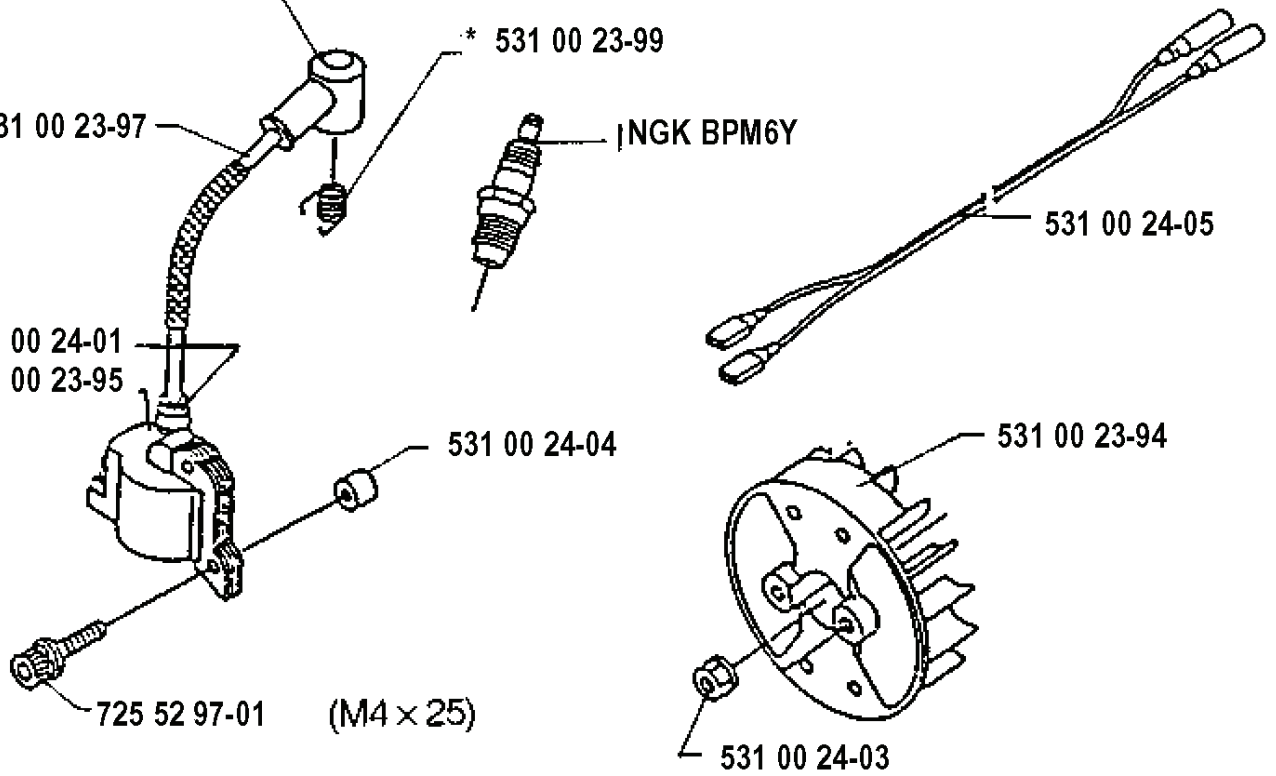

R

REF.	PART NO.	DESCRIPTION	REMARK	QTY.	KIT
501 78 40-01	501784001	HARNESS		1	
531 00 24-68	531002468	HARNESS	USA	1	
502 19 30-01	502193001	COMBI TOOL		1	
501 31 40-01	501314001	SPANNER OPEN-ENDED		1	
502 02 61-01	502026101	STOP		1	
501 95 49-01	501954901	SAFETY GLASSES		1	
531 00 23-45	531002345	HARNESS	USA	1	
531 00 23-44	531002344	HARNESS		1	
531 00 40-04	531004004	HOLDER	FRANCE ONLY	1	
531 00 40-05	531004005	BRACKET	FRANCE ONLY	1	
531 00 40-06	531004006	GASKET	FRANCE ONLY	1	
531 00 40-07	531004007	TANK CAP	FRANCE ONLY	1	

531 00 24-04

531 00 23-94

725 52 97-01 (M4 x 25)

531 00 24-03

REF.	PART NO.	DESCRIPTION	REMARK	QTY.	KIT
531 00 23-98	531002398	SPARK PLUG CONNECTION		1	
531 00 23-97	531002397	CABLE		1	
531 00 24-01	531002401	SLEEVE		1	
531 00 23-95	531002395	IGNITION COIL		1	
725 52 97-01	725529701	SCREW IHSCM	M4 X 25	1	
531 00 24-04	531002404	SPACER		1	
531 00 24-03	531002403	NUT		1	
531 00 23-94	531002394	FLYWHEEL		1	
531 00 24-05	531002405	CABLE		1	
531 00 23-99	531002399	SPRING		1	
531 00 23-96	531002396	CABLE ASSY		1	