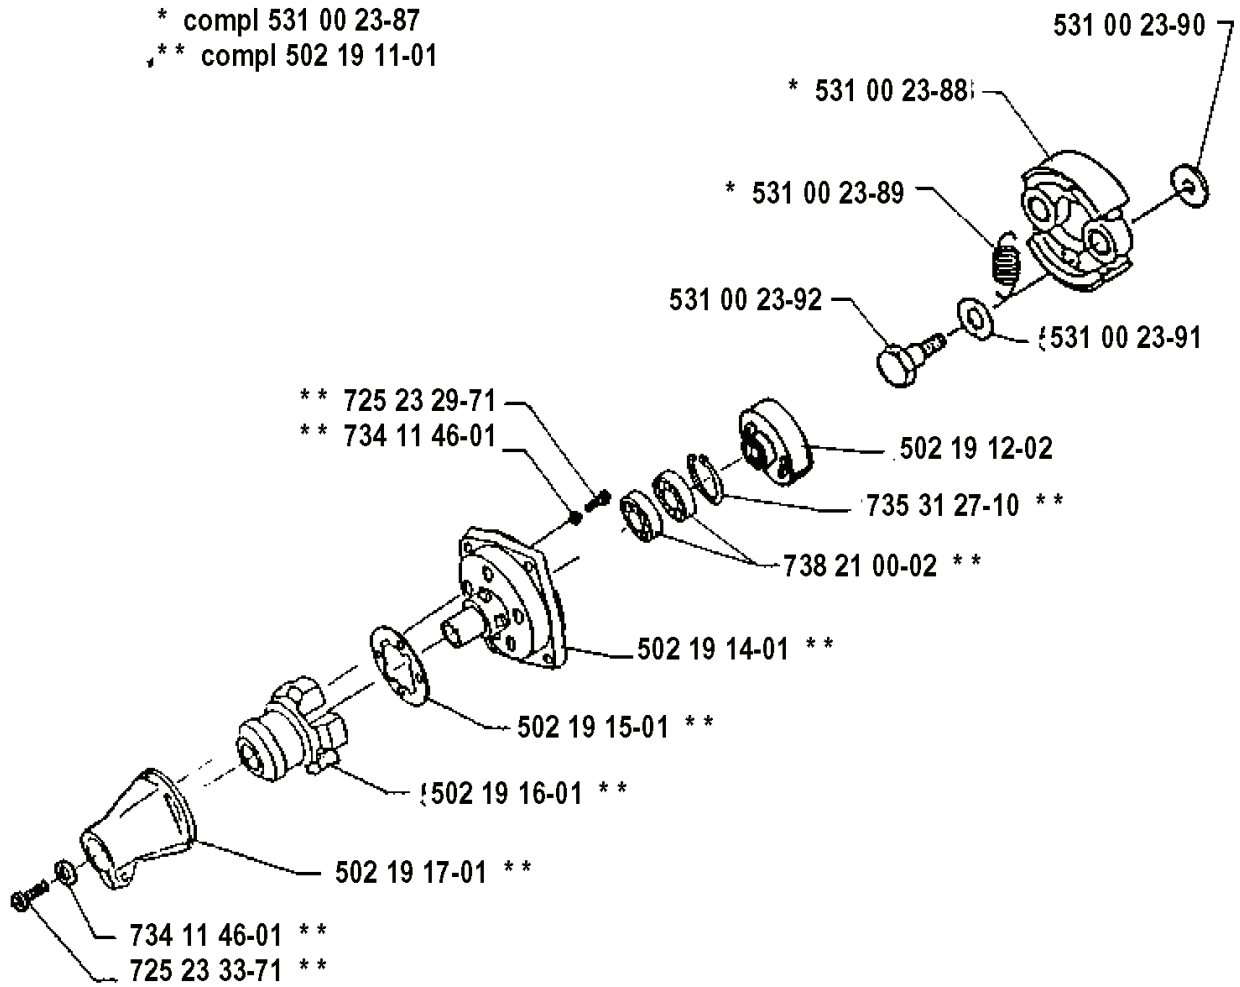

125 R 19920100001-20061199999

SPARE PARTS LIST

M

R/L

REF.	PART NO.	DESCRIPTION	REMARK	QTY.	KIT
502 19 10-02	502191002	SHAFT		1	
502 00 24-67	502002467		132	1	

L

REF.	PART NO.	DESCRIPTION	REMARK	QTY.	KIT
531 00 24-62	531002462	SPRING		1	
531 00 24-63	531002463	STARTER PULLEY		1	
531 00 24-64	531002464	CARRIER		1	
531 00 24-65	531002465	NUT		1	
724 13 27-01	724132701	SCREW CRPANM	M5 X 12	1	
531 00 24-93	531002493	WASHER		1	
531 00 24-61	531002461	STARTER HOUSING		1	
531 00 24-60	531002460	SLEEVE		1	
531 00 24-59	531002459	STARTER ROPE		1	
531 00 24-58	531002458	HANDLE		1	
725 52 93-01	725529301	SCREW IHSCM	M4 X 16	1	

REF.	PART NO.	DESCRIPTION	REMARK	QTY.	KIT
531 00 40-26	531004026	BEVEL GEAR		1	
725 23 33-51	725233351	SCREW EHHM		1	
735 11 35-50	735113550	WASHER		1	
503 21 83-41	503218341	SCREW		1	
502 14 69-01	502146901	GEAR HOUSING		1	
738 21 98-00	738219800	BALL BEARING		1	
502 14 71-01	502147101	GEAR WHEEL		1	
738 21 02-04	738210204	BALL BEARING		1	
735 31 25-10	735312510	CIRCLIP		1	
503 20 00-03	503200003	SCREW		1	
502 14 74-01	502147401	AXLE		1	
738 21 99-00	738219900	BALL BEARING		1	
738 21 99-01	738219901	BALL BEARING		1	
735 31 11-41	735311141	RETAINER RING		1	
735 31 31-10	735313110	CIRCLIP		1	

H

* compl 531 00 23-87
,** compl 502 19 11-01

REF.	PART NO.	DESCRIPTION	REMARK	QTY.	KIT
531 00 23-87	531002387	CLUTCH ASSY		1	
502 19 11-01	502191101	CLUTCH ASSY		1	
725 23 29-71	725232971	SCREW EHHM		1	
734 11 46-01	734114601	WASHER		1	
725 23 33-71	725233371	SCREW EHHM		1	
502 19 17-01	502191701	CLUTCH COVER		1	
502 19 16-01	502191601	ANTIVIBRATION ELEMENT		1	
502 19 15-01	502191501	WASHER		1	
502 19 14-01	502191401	BEARING HOLDER		1	
738 21 00-02	738210002	BALL BEARING		1	
735 31 27-10	735312710	CIRCLIP		1	
502 19 12-02	502191202	CLUTCH DRUM		1	
531 00 23-92	531002392	SCREW		1	
531 00 23-91	531002391	WASHER		1	
531 00 23-89	531002389	SPRING		1	
531 00 23-88	531002388	CLUTCH		1	
531 00 23-90	531002390	WASHER		1	