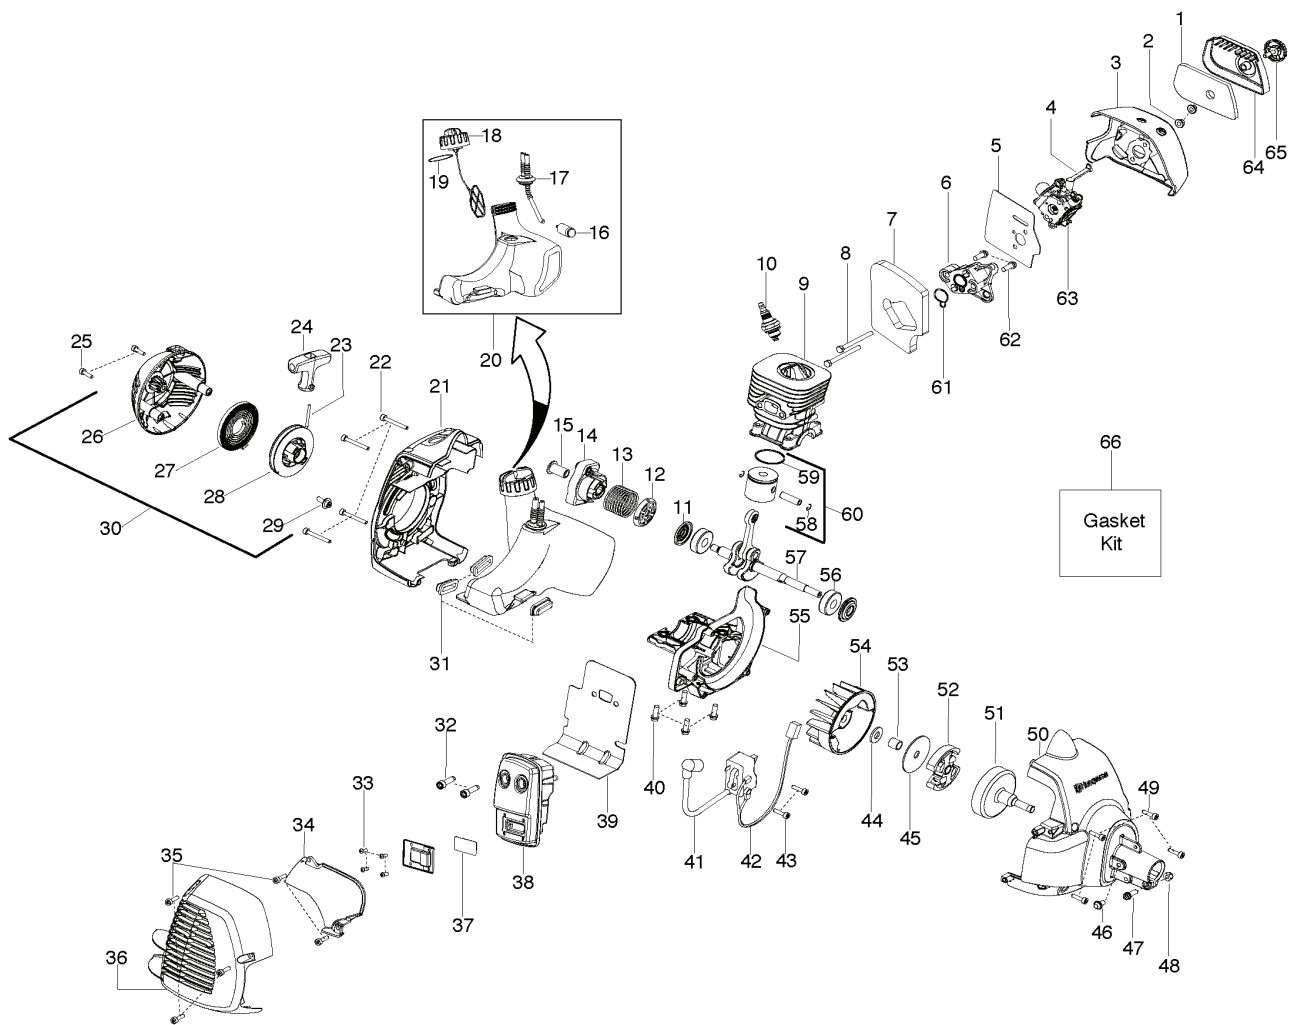

125 R (CANADA ONLY), 20064000001-Curre

SPARE PARTS LIST

B

REF.	PART NO.	DESCRIPTION	REMARK	QTY.	KIT
1	530150253	AIR FILTER		1	
2	530016101	NUT		1	
3	545084601	AIR BOX		1	
4	530057844	LEVER		1	
5	545050402	KIT		1	
6	530035596	ADAPTER		1	
7	545030101	GASKET		1	
8	530016400	BOLT		1	
9	545001001	CYLINDER		1	
10	952030201	SPARK PLUG		1	
11	545050403	KIT		1	
12	530016475	CARRIER		1	
13	530016450	RETURN SPRING		1	
14	545102302	STARTER PAWL ATTACHMENT		1	
15	530059800	SHAFT		1	
16	530095646	FILTER		1	
17	545030201	HOSE		1	
18	530150350	TANK		1	
19	530019293	O-RING		1	
20	530057853	TANK		1	
21	530057851	COVER		1	
22	530016448	SCREW		1	
23	545029901	STARTER ROPE		1	
24	530150318	HANDLE		1	
25	530016426	SCREW		1	
26	545029602	STARTER HOUSING		1	
27	545029801	SPRING		1	
28	545029701	STARTER PULLEY		1	
29	530016468	SCREW		1	
30	545106301	STARTER ASSY		1	
31	530059780	INSULATOR		1	
32	530058982	BOLT		1	
33	530015496	SCREW		1	
34	530150440	PROTECTION		1	
35	530016449	SCREW		1	
36	530059784	PROTECTOR		1	
37	545030501	SCREEN		1	
38	545057502	MUFFLER ASSY		1	
39	530057848	GASKET		1	
40	530015897	SCREW		1	
41	545046701	IGNITION MODULE		1	
42	530039227	SHORTING LEAD		1	
43	530016456	SCREW		1	
44	530016030	WASHER		1	
45	530094189	WASHER		1	
46	530016469	SCREW		1	
47	530016470	SCREW		1	
48	530403094	NUT		1	
49	530016456	SCREW		1	
50	545017501	HOUSING		1	
51	530150039	CLUTCH DRUM		1	
52	545050405	CLUTCH		1	
53	530057852	RING		1	
54	530039242	FLYWHEEL		1	
55	545054601	CRANKCASE		1	
56	545013401	BEARING		1	
57	545030001	CRANKSHAFT		1	
58	530015162	CIRCLIP		1	
59	530019283	PISTON RING		1	
60	545030301	PISTON		1	
61	545030101	GASKET		1	
62	530015897	SCREW		1	
63	545006034	CARBURETTOR		1	
64	530057846	COVER		1	
65	530059796	KNOB ASSY AIRBOX COVER		1	
66	545030101	GASKET		1	
530 05 87-09	530058709	BULB		1	