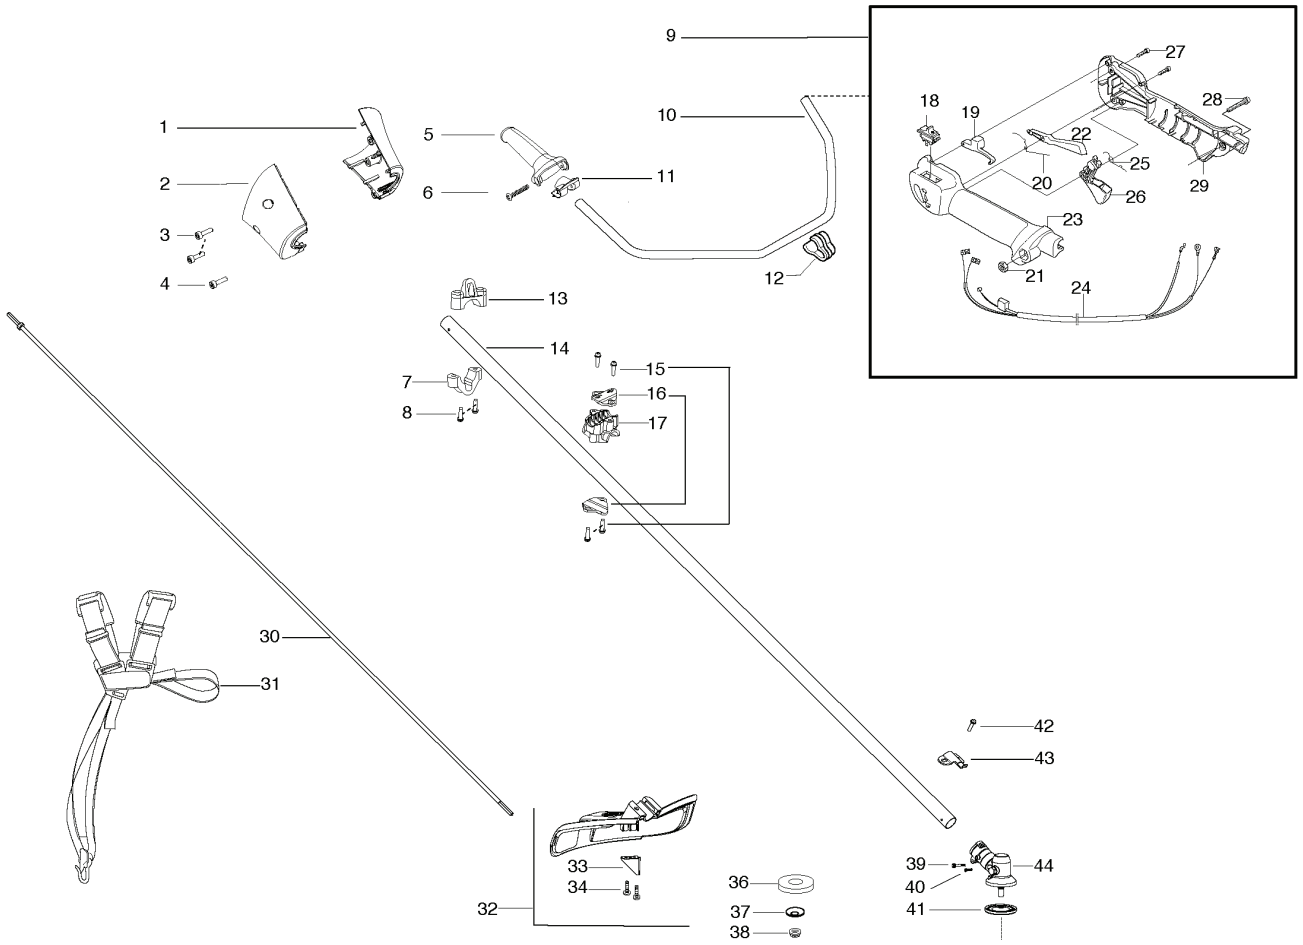

A

REF.	PART NO.	DESCRIPTION	REMARK	QTY.	KIT
1	545036401	COVER		1	
2	545036501	COVER		1	
3	530016448	SCREW		1	
4	530016449	SCREW		1	
5	503721003	HANDLE		1	
6	503210745	SCREW IHST		1	
7	545056601	CLAMP		1	
8	530015940	SCREW		1	
9	545067101	THROTTLE HANDLE		1	
10	502199503	HANDLEBAR		1	
11	503804501	BRACKET		1	
12	502211201	STAPLE		1	
13	530057986	CLAMP		1	
14	545081011	TUBE		1	
15	530015814	SCREW		1	
16	530058563	BRACKET		1	
17	545058501	BRACKET		1	
18	545030601	KIT		1	
19	537160701	THROTTLE LOCKOUT		1	
20	537174301	SPRING		1	
21	503221013	HEXAGON NUT		1	
22	537160601	THROTTLE LOCKOUT		1	
23	537160203	HANDLE HALF		1	
24	545056201	CABLE ASSY		1	
25	537174201	SPRING THROTTLE TRIG		1	
26	537160801	THROTTLE TRIGGER		1	
27	503216618	SCREW IHST		1	
28	503200735	SCREW IHSCFM		1	
29	537160301	HANDLE HALF		1	
30	545007507	SHAFT		1	
31	537216301	HARNES		1	
32	545030901	COMBINATION GUARD		1	
33	530052286	LINE		1	
34	530015814	SCREW		1	
36	503890101	SUPPORT CUP		1	
37	537285601	SUPPORT FLANGE		1	
38	503856301	NUT		1	
39	530016014	SCREW		1	
40	530016301	SCREW		1	
41	537234901	DRIVER ASSY		1	
42	530015771	SCREW		1	
43	530057554	BRACKET		1	
44	530096295	BEVEL GEAR		1	
545 05 61-01	545056101	LABEL WARNING		1	
537 31 29-01	537312901	TRANSPORT GUARD		1	
530 03 11-59	530031159	WRENCH		1	
502 11 46-02	502114602	SOCKET WRENCH		1	
530 09 22-31	530092231	O-RING		1