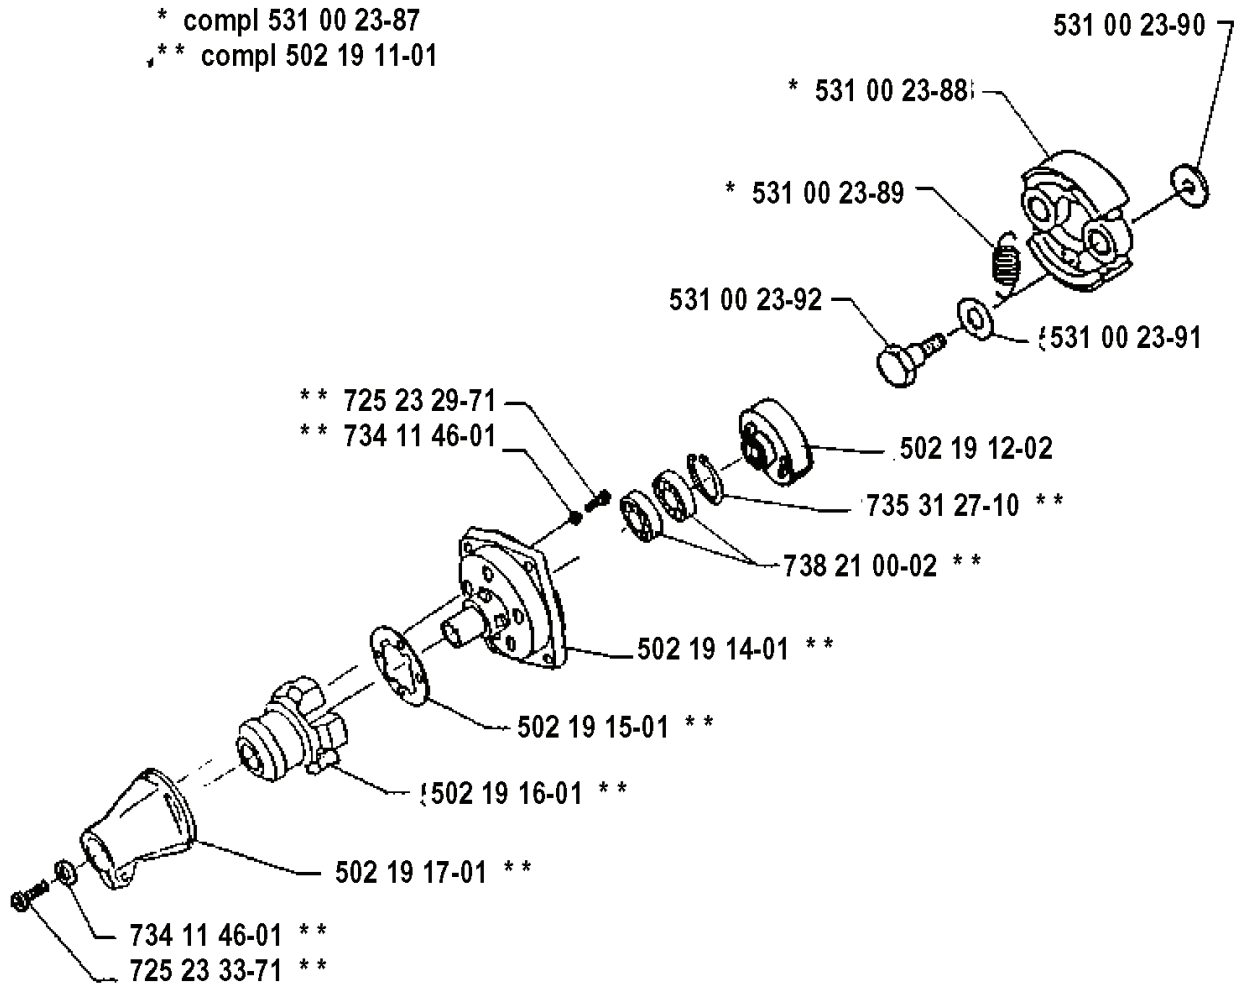

**G**

REF.	PART NO.	DESCRIPTION	REMARK	QTY.	KIT
725 53 41-01	725534101	SCREW IHSCM	M5 X 50	1	
531 00 24-53	531002453	HOLDER		1	
531 00 24-54	531002454	AIR FILTER		1	
531 00 23-65	531002365	RETAINER RING		1	
531 00 24-56	531002456	COVER		1	
531 00 23-63	531002363	SCREW		1	
725 53 33-01	725533301	SCREW IHSCM	M5 X 25	1	
531 00 23-50	531002350	INSULSTER		1	
531 00 23-53	531002353	GASKET		1	
531 00 23-52	531002352	PLATE	132	1	
531 00 23-51	531002351	PLATE	125	1	
531 00 24-57	531002457	SCREEN		1	

**Q**

---

REF.	PART NO.	DESCRIPTION	REMARK	QTY.	KIT
502 19 47-01	502194701	HANDLE		1	
725 23 33-51	725233351	SCREW EHHM		1	
502 19 50-01	502195001	BRACKET		1	
502 19 49-01	502194901	HOLDER		1	
502 19 48-01	502194801	HOLDER		1	

**H**

\* compl 531 00 23-87  
,\*\* compl 502 19 11-01

REF.	PART NO.	DESCRIPTION	REMARK	QTY.	KIT
531 00 23-87	531002387	CLUTCH ASSY		1	
502 19 11-01	502191101	CLUTCH ASSY		1	
725 23 29-71	725232971	SCREW EHHM		1	
734 11 46-01	734114601	WASHER		1	
725 23 33-71	725233371	SCREW EHHM		1	
502 19 17-01	502191701	CLUTCH COVER		1	
502 19 16-01	502191601	ANTIVIBRATION ELEMENT		1	
502 19 15-01	502191501	WASHER		1	
502 19 14-01	502191401	BEARING HOLDER		1	
738 21 00-02	738210002	BALL BEARING		1	
735 31 27-10	735312710	CIRCLIP		1	
502 19 12-02	502191202	CLUTCH DRUM		1	
531 00 23-92	531002392	SCREW		1	
531 00 23-91	531002391	WASHER		1	
531 00 23-89	531002389	SPRING		1	
531 00 23-88	531002388	CLUTCH		1	
531 00 23-90	531002390	WASHER		1	

531 00 24-04

531 00 23-94

725 52 97-01 (M4 x 25)

531 00 24-03

---

REF.	PART NO.	DESCRIPTION	REMARK	QTY.	KIT
531 00 23-98	531002398	SPARK PLUG CONNECTION		1	
531 00 23-97	531002397	CABLE		1	
531 00 24-01	531002401	SLEEVE		1	
531 00 23-95	531002395	IGNITION COIL		1	
725 52 97-01	725529701	SCREW IHSCM	M4 X 25	1	
531 00 24-04	531002404	SPACER		1	
531 00 24-03	531002403	NUT		1	
531 00 23-94	531002394	FLYWHEEL		1	
531 00 24-05	531002405	CABLE		1	
531 00 23-99	531002399	SPRING		1	
531 00 23-96	531002396	CABLE ASSY		1	