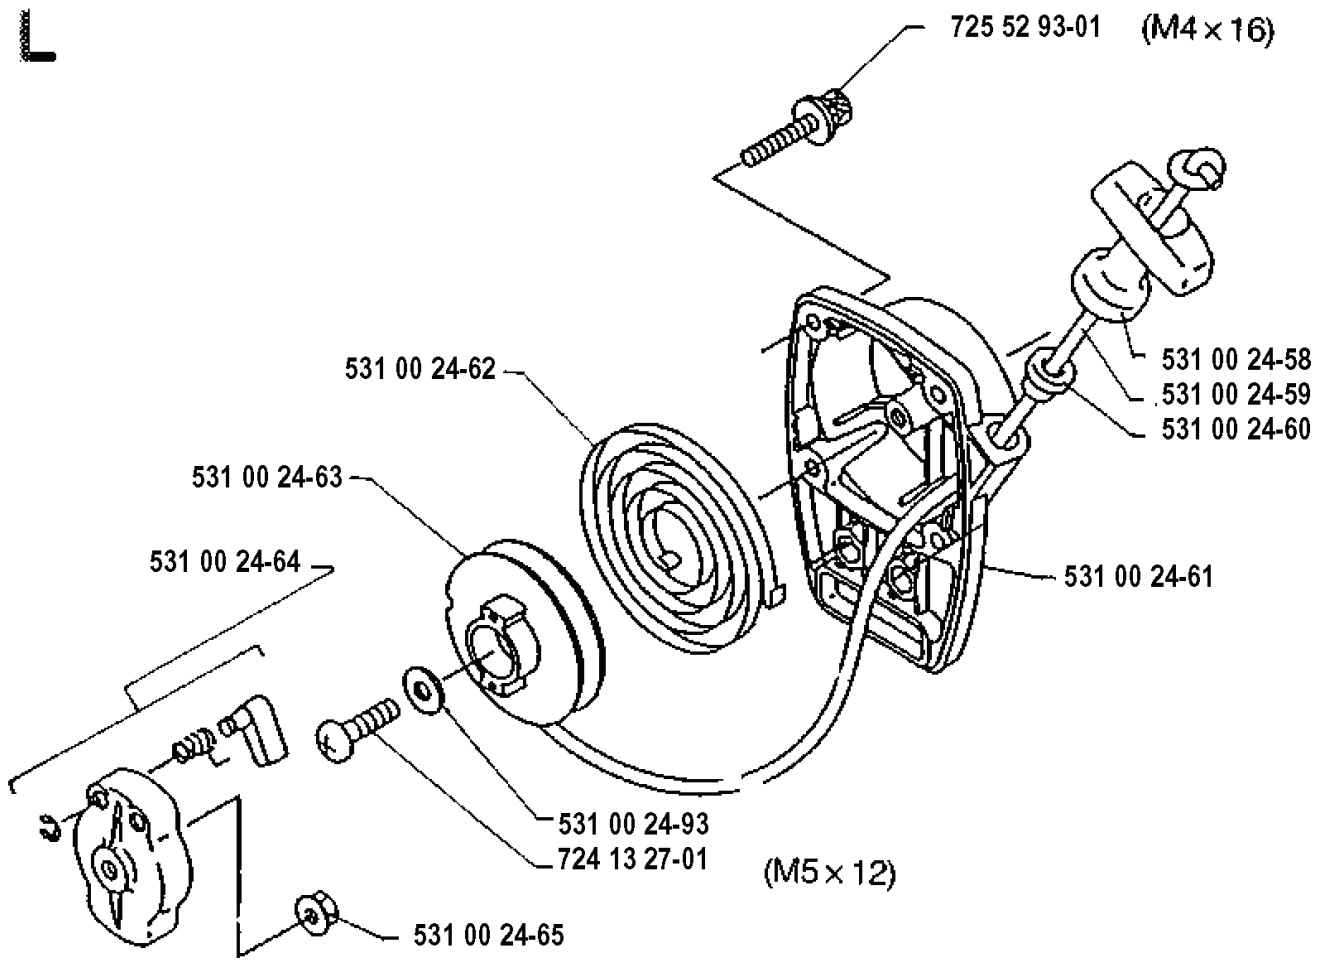

# **SPARE PARTS LIST**

L

REF.	PART NO.	DESCRIPTION	REMARK	QTY.	KIT
531 00 24-62	531002462	SPRING		1	
531 00 24-63	531002463	STARTER PULLEY		1	
531 00 24-64	531002464	CARRIER		1	
531 00 24-65	531002465	NUT		1	
724 13 27-01	724132701	SCREW CRPANM	M5 X 12	1	
531 00 24-93	531002493	WASHER		1	
531 00 24-61	531002461	STARTER HOUSING		1	
531 00 24-60	531002460	SLEEVE		1	
531 00 24-59	531002459	STARTER ROPE		1	
531 00 24-58	531002458	HANDLE		1	
725 52 93-01	725529301	SCREW IHSCM	M4 X 16	1	

**G**

REF.	PART NO.	DESCRIPTION	REMARK	QTY.	KIT
725 53 41-01	725534101	SCREW IHSCM	M5 X 50	1	
531 00 24-53	531002453	HOLDER		1	
531 00 24-54	531002454	AIR FILTER		1	
531 00 23-65	531002365	RETAINER RING		1	
531 00 24-56	531002456	COVER		1	
531 00 23-63	531002363	SCREW		1	
725 53 33-01	725533301	SCREW IHSCM	M5 X 25	1	
531 00 23-50	531002350	INSULSTER		1	
531 00 23-53	531002353	GASKET		1	
531 00 23-52	531002352	PLATE	132	1	
531 00 23-51	531002351	PLATE	125	1	
531 00 24-57	531002457	SCREEN		1	

**Q**

---

REF.	PART NO.	DESCRIPTION	REMARK	QTY.	KIT
502 19 47-01	502194701	HANDLE		1	
725 23 33-51	725233351	SCREW EHHM		1	
502 19 50-01	502195001	BRACKET		1	
502 19 49-01	502194901	HOLDER		1	
502 19 48-01	502194801	HOLDER		1	

**H**

\* compl 531 00 23-87  
,\*\* compl 502 19 11-01

REF.	PART NO.	DESCRIPTION	REMARK	QTY.	KIT
531 00 23-87	531002387	CLUTCH ASSY		1	
502 19 11-01	502191101	CLUTCH ASSY		1	
725 23 29-71	725232971	SCREW EHHM		1	
734 11 46-01	734114601	WASHER		1	
725 23 33-71	725233371	SCREW EHHM		1	
502 19 17-01	502191701	CLUTCH COVER		1	
502 19 16-01	502191601	ANTIVIBRATION ELEMENT		1	
502 19 15-01	502191501	WASHER		1	
502 19 14-01	502191401	BEARING HOLDER		1	
738 21 00-02	738210002	BALL BEARING		1	
735 31 27-10	735312710	CIRCLIP		1	
502 19 12-02	502191202	CLUTCH DRUM		1	
531 00 23-92	531002392	SCREW		1	
531 00 23-91	531002391	WASHER		1	
531 00 23-89	531002389	SPRING		1	
531 00 23-88	531002388	CLUTCH		1	
531 00 23-90	531002390	WASHER		1	