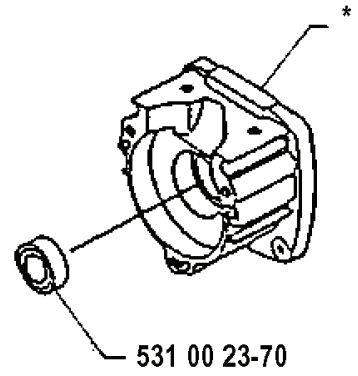

K

- compl 531 00 23-67 (132)
- compl 531 00 23-66 (125)

(125) 531 00 23-73
(132) 531 00 23-74

(125) 531 00 23-72
(132) 531 00 23-71