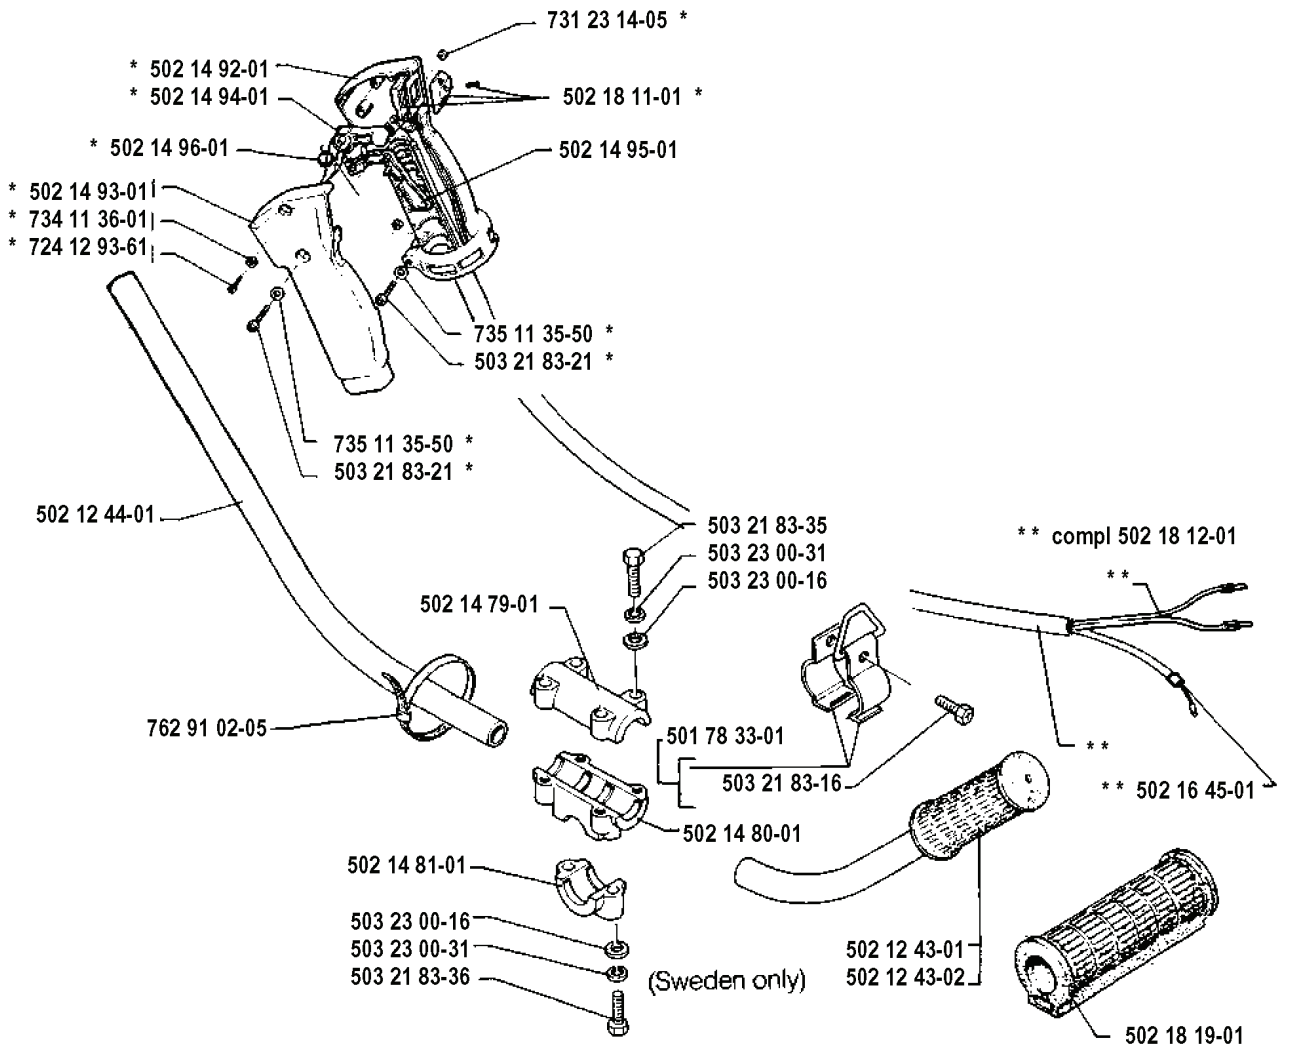

**M**

**R/L**

---

REF.	PART NO.	DESCRIPTION	REMARK	QTY.	KIT
502 18 05-01	502180501	DRIVE TUBE		1	
502 19 10-02	502191002	SHAFT		1	
531 00 24-67	531002467	TUBE		1	

S

\* compl 531 00 40-26

---

REF.	PART NO.	DESCRIPTION	REMARK	QTY.	KIT
5310040-26	531004026	BEVEL GEAR		1	
7252333-51	725233351	SCREW EHHM		1	
7351135-50	735113550	WASHER		1	
5032183-41	503218341	SCREW		1	
5021469-01	502146901	GEAR HOUSING		1	
7382198-00	738219800	BALL BEARING		1	
5021471-01	502147101	GEAR WHEEL		1	
7382102-04	738210204	BALL BEARING		1	
7353125-10	735312510	CIRCLIP		1	
5032000-03	503200003	SCREW		1	
5021474-01	502147401	AXLE		1	
7382199-00	738219900	BALL BEARING		1	
7382199-01	738219901	BALL BEARING		1	
7353111-41	735311141	RETAINER RING		1	
7353131-10	735313110	CIRCLIP		1	

**A**

\* compl 502 18 06-01

**RD/R**

REF.	PART NO.	DESCRIPTION	REMARK	QTY.	KIT
502 18 06-01	502180601	THROTTLE HANDLE ASSY		1	
502 14 92-01	502149201	HANDLE HALF		1	
502 14 94-01	502149401	THROTTLE CONTROL		1	
502 14 96-01	502149601	RECOIL SPRING		1	
502 14 93-01	502149301	HANDLE HALF		1	
734 11 36-01	734113601	WASHER		1	
724 12 93-61	724129361	SCREW CRPANM		1	
502 12 44-01	502124401	HANDLEBAR RIGHT		1	
762 91 02-05	762910205	TIE WRAP		1	
502 14 81-01	502148101	HANDLEBAR BRACKET		1	
503 21 83-36	503218336	SCREW		1	
502 12 43-02	502124302	HANDLE LEFT	SWEDEN ONLY	1	
502 12 43-01	502124301	HANDLEBAR LEFT		1	
502 14 80-01	502148001	HANDLEBAR BRACKET LO		1	
503 21 83-16	503218316	SCREW		1	
501 78 33-01	501783301	SUSPENSION BAIL		1	
502 14 79-01	502147901	HANDLEBAR BRACKET UP		1	
503 21 83-21	503218321	SCREW		1	
731 23 14-05	731231405	HEXAGON NUT		1	
502 18 11-01	502181101	SWITCH CPL		1	
502 14 95-01	502149501	THROTTLE LOCKOUT		1	
735 11 35-50	735113550	WASHER		1	
503 21 83-35	503218335	SCREW		1	
503 23 00-31	503230031	WASHER		1	
503 23 00-16	503230016	WASHER		1	
502 18 19-01	502181901	HANDLE		1	
502 16 45-01	502164501	THROTTLE CABLE ASSY		1	
502 18 12-01	502181201	WIRE ASSY		1	