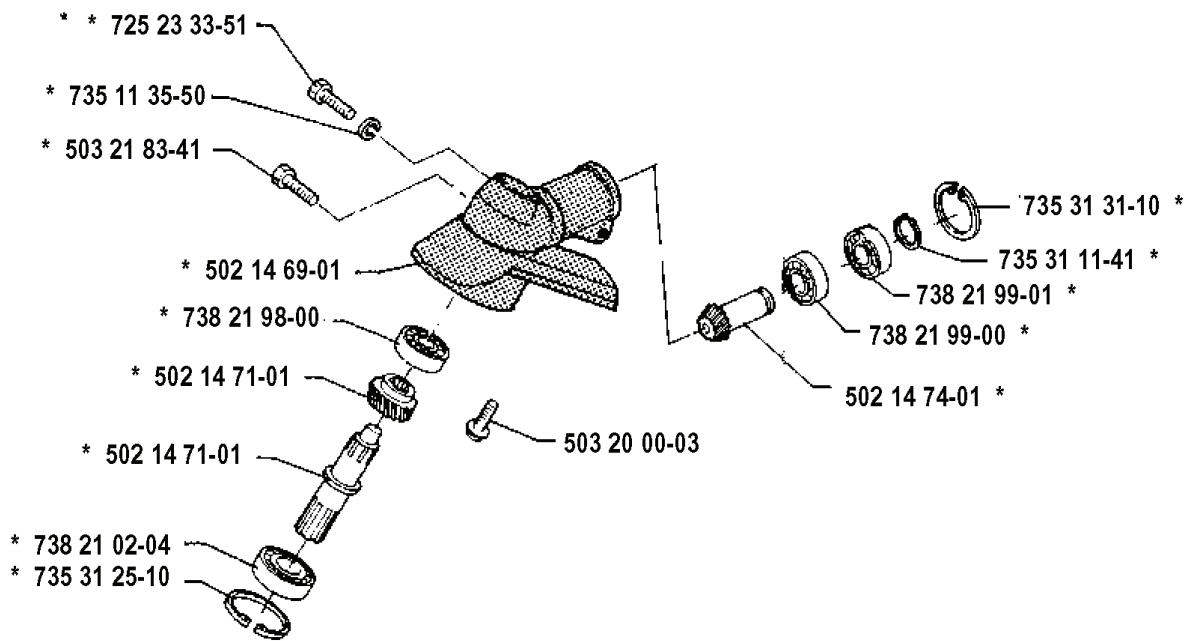

**M**

**R/L**

---

REF.	PART NO.	DESCRIPTION	REMARK	QTY.	KIT
502 18 05-01	502180501	DRIVE TUBE		1	
502 19 10-02	502191002	SHAFT		1	
531 00 24-67	531002467	TUBE		1	

S

\* compl 531 00 40-26

---

REF.	PART NO.	DESCRIPTION	REMARK	QTY.	KIT
5310040-26	531004026	BEVEL GEAR		1	
7252333-51	725233351	SCREW EHHM		1	
7351135-50	735113550	WASHER		1	
5032183-41	503218341	SCREW		1	
5021469-01	502146901	GEAR HOUSING		1	
7382198-00	738219800	BALL BEARING		1	
5021471-01	502147101	GEAR WHEEL		1	
7382102-04	738210204	BALL BEARING		1	
7353125-10	735312510	CIRCLIP		1	
5032000-03	503200003	SCREW		1	
5021474-01	502147401	AXLE		1	
7382199-00	738219900	BALL BEARING		1	
7382199-01	738219901	BALL BEARING		1	
7353111-41	735311141	RETAINER RING		1	
7353131-10	735313110	CIRCLIP		1	

**A**

\* compl 502 18 06-01

**RD/R**

REF.	PART NO.	DESCRIPTION	REMARK	QTY.	KIT
502 18 06-01	502180601	THROTTLE HANDLE ASSY		1	
502 14 92-01	502149201	HANDLE HALF		1	
502 14 94-01	502149401	THROTTLE CONTROL		1	
502 14 96-01	502149601	RECOIL SPRING		1	
502 14 93-01	502149301	HANDLE HALF		1	
734 11 36-01	734113601	WASHER		1	
724 12 93-61	724129361	SCREW CRPANM		1	
502 12 44-01	502124401	HANDLEBAR RIGHT		1	
762 91 02-05	762910205	TIE WRAP		1	
502 14 81-01	502148101	HANDLEBAR BRACKET		1	
503 21 83-36	503218336	SCREW		1	
502 12 43-02	502124302	HANDLE LEFT	SWEDEN ONLY	1	
502 12 43-01	502124301	HANDLEBAR LEFT		1	
502 14 80-01	502148001	HANDLEBAR BRACKET LO		1	
503 21 83-16	503218316	SCREW		1	
501 78 33-01	501783301	SUSPENSION BAIL		1	
502 14 79-01	502147901	HANDLEBAR BRACKET UP		1	
503 21 83-21	503218321	SCREW		1	
731 23 14-05	731231405	HEXAGON NUT		1	
502 18 11-01	502181101	SWITCH CPL		1	
502 14 95-01	502149501	THROTTLE LOCKOUT		1	
735 11 35-50	735113550	WASHER		1	
503 21 83-35	503218335	SCREW		1	
503 23 00-31	503230031	WASHER		1	
503 23 00-16	503230016	WASHER		1	
502 18 19-01	502181901	HANDLE		1	
502 16 45-01	502164501	THROTTLE CABLE ASSY		1	
502 18 12-01	502181201	WIRE ASSY		1	