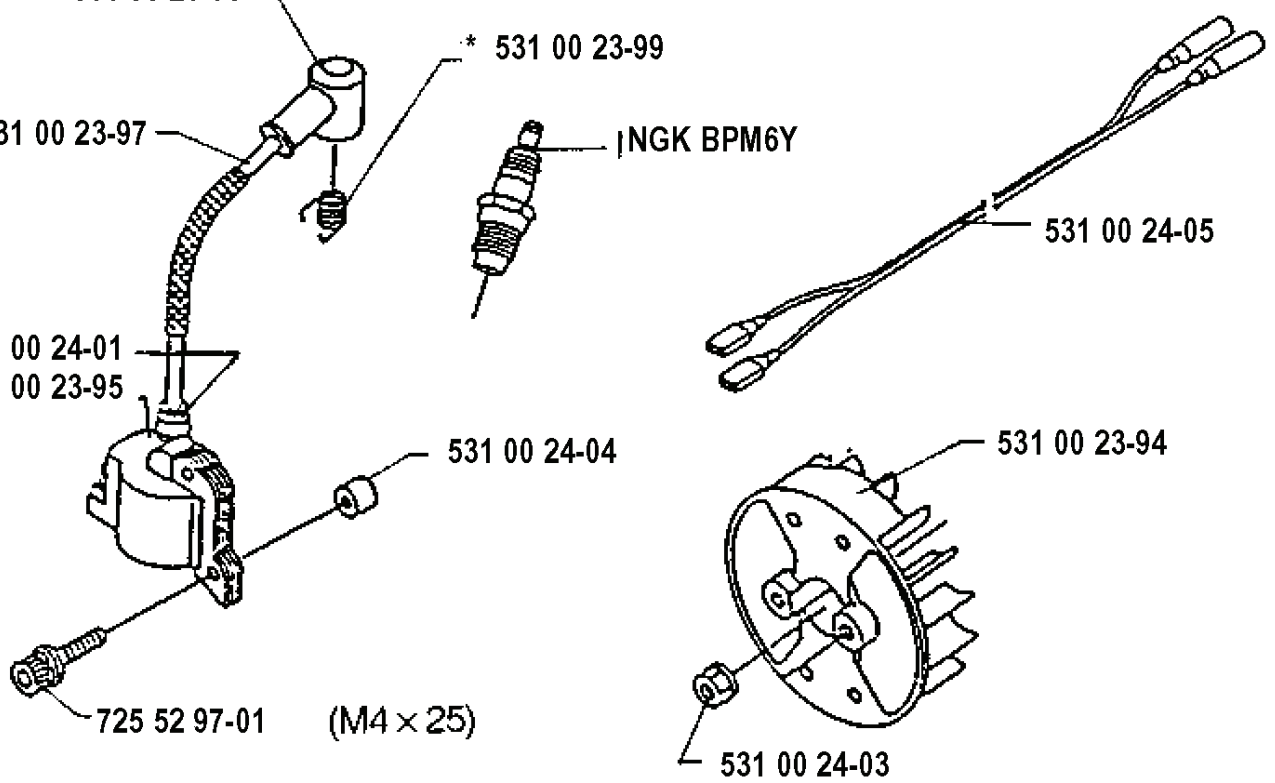

**H**

\* compl 531 00 23-87  
,\*\* compl 502 19 11-01

REF.	PART NO.	DESCRIPTION	REMARK	QTY.	KIT
531 00 23-87	531002387	CLUTCH ASSY		1	
502 19 11-01	502191101	CLUTCH ASSY		1	
725 23 29-71	725232971	SCREW EHHM		1	
734 11 46-01	734114601	WASHER		1	
725 23 33-71	725233371	SCREW EHHM		1	
502 19 17-01	502191701	CLUTCH COVER		1	
502 19 16-01	502191601	ANTIVIBRATION ELEMENT		1	
502 19 15-01	502191501	WASHER		1	
502 19 14-01	502191401	BEARING HOLDER		1	
738 21 00-02	738210002	BALL BEARING		1	
735 31 27-10	735312710	CIRCLIP		1	
502 19 12-02	502191202	CLUTCH DRUM		1	
531 00 23-92	531002392	SCREW		1	
531 00 23-91	531002391	WASHER		1	
531 00 23-89	531002389	SPRING		1	
531 00 23-88	531002388	CLUTCH		1	
531 00 23-90	531002390	WASHER		1	

**E**

\* 531 00 23-98

\* compl 531 00 23-96

\* 531 00 23-97

\* 531 00 23-99

NGK BPM6Y

531 00 24-05

531 00 24-01  
531 00 23-95

531 00 24-04

531 00 23-94

725 52 97-01 (M4 x 25)

531 00 24-03

---

REF.	PART NO.	DESCRIPTION	REMARK	QTY.	KIT
531 00 23-98	531002398	SPARK PLUG CONNECTION		1	
531 00 23-97	531002397	CABLE		1	
531 00 24-01	531002401	SLEEVE		1	
531 00 23-95	531002395	IGNITION COIL		1	
725 52 97-01	725529701	SCREW IHSCM	M4 X 25	1	
531 00 24-04	531002404	SPACER		1	
531 00 24-03	531002403	NUT		1	
531 00 23-94	531002394	FLYWHEEL		1	
531 00 24-05	531002405	CABLE		1	
531 00 23-99	531002399	SPRING		1	
531 00 23-96	531002396	CABLE ASSY		1	

725 53 35-01 (M5×30)

(M5×20)

REF.	PART NO.	DESCRIPTION	REMARK	QTY.	KIT
531 00 23-67	531002367	CRANKCASE	132	1	
531 00 23-66	531002366	CRANKCASE	125	1	
531 00 23-73	531002373	RETAINER RING	125	1	
531 00 23-74	531002374	RETAINER RING	132	1	
531 00 23-72	531002372	SEALING RING	125	1	
531 00 23-71	531002371	SEAL RING	132	1	
531 00 24-06	531002406	PLUG		1	
531 00 23-93	531002393	COVER		1	
725 53 31-01	725533101	SCREW IHSCM	M5 X 20	1	
725 53 35-01	725533501	SCREW IHSCM	M5 X 30	1	
531 00 23-70	531002370	SEAL RING		1	