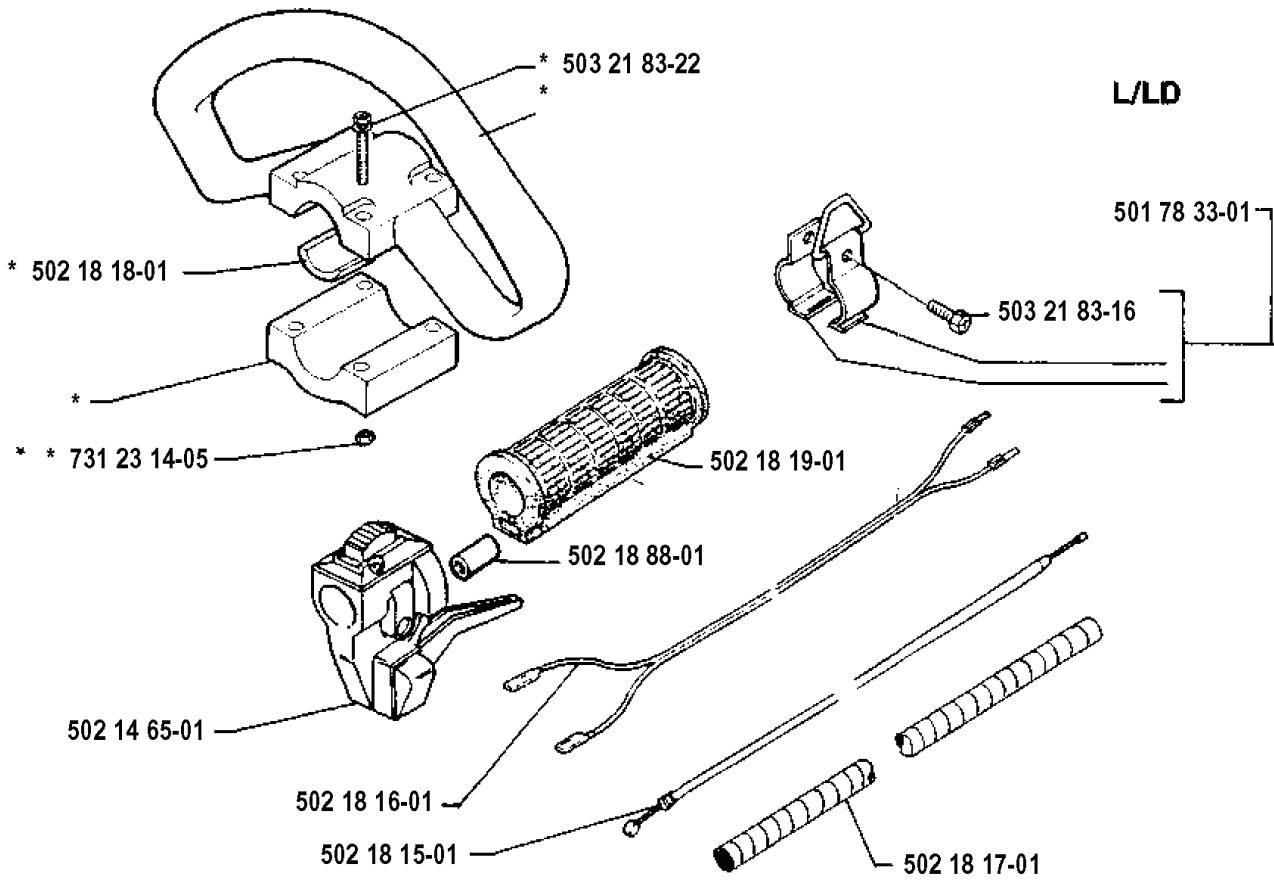

**A**

\* compl 502 18 06-01

**RD/R**

REF.	PART NO.	DESCRIPTION	REMARK	QTY.	KIT
502 18 06-01	502180601	THROTTLE HANDLE ASSY		1	
502 14 92-01	502149201	HANDLE HALF		1	
502 14 94-01	502149401	THROTTLE CONTROL		1	
502 14 96-01	502149601	RECOIL SPRING		1	
502 14 93-01	502149301	HANDLE HALF		1	
734 11 36-01	734113601	WASHER		1	
724 12 93-61	724129361	SCREW CRPANM		1	
502 12 44-01	502124401	HANDLEBAR RIGHT		1	
762 91 02-05	762910205	TIE WRAP		1	
502 14 81-01	502148101	HANDLEBAR BRACKET		1	
503 21 83-36	503218336	SCREW		1	
502 12 43-02	502124302	HANDLE LEFT	SWEDEN ONLY	1	
502 12 43-01	502124301	HANDLEBAR LEFT		1	
502 14 80-01	502148001	HANDLEBAR BRACKET LO		1	
503 21 83-16	503218316	SCREW		1	
501 78 33-01	501783301	SUSPENSION BAIL		1	
502 14 79-01	502147901	HANDLEBAR BRACKET UP		1	
503 21 83-21	503218321	SCREW		1	
731 23 14-05	731231405	HEXAGON NUT		1	
502 18 11-01	502181101	SWITCH CPL		1	
502 14 95-01	502149501	THROTTLE LOCKOUT		1	
735 11 35-50	735113550	WASHER		1	
503 21 83-35	503218335	SCREW		1	
503 23 00-31	503230031	WASHER		1	
503 23 00-16	503230016	WASHER		1	
502 18 19-01	502181901	HANDLE		1	
502 16 45-01	502164501	THROTTLE CABLE ASSY		1	
502 18 12-01	502181201	WIRE ASSY		1	

\* compl 502 18 14-01

---

REF.	PART NO.	DESCRIPTION	REMARK	QTY.	KIT
502 18 18-01	502181801	DAMPER		1	
731 23 14-05	731231405	HEXAGON NUT		1	
502 14 65-01	502146501	THROTTLE CONTROL		1	
502 18 16-01	502181601	LEAD		1	
502 18 15-01	502181501	THROTTLE WIRE		1	
502 18 17-01	502181701	PROTECTOR		1	
502 18 88-01	502188801	CONNECTION		1	
502 18 19-01	502181901	HANDLE		1	
503 21 83-16	503218316	SCREW		1	
501 78 33-01	501783301	SUSPENSION BAIL		1	
503 21 83-22	503218322	SCREW		1	
502 18 14-01	502181401	HANDLE		1	