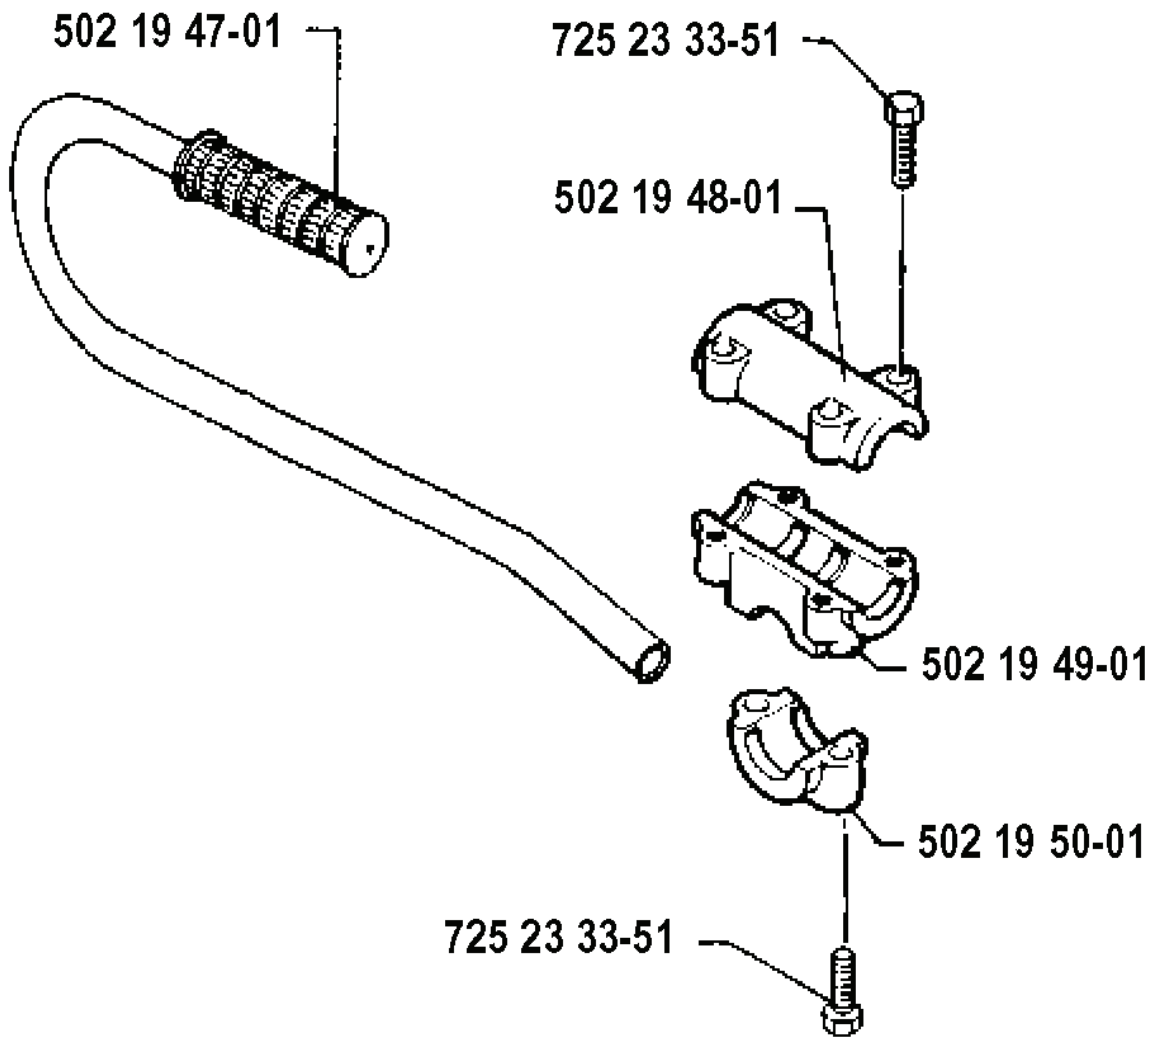

# **SPARE PARTS LIST**

L

REF.	PART NO.	DESCRIPTION	REMARK	QTY.	KIT
531 00 24-62	531002462	SPRING		1	
531 00 24-63	531002463	STARTER PULLEY		1	
531 00 24-64	531002464	CARRIER		1	
531 00 24-65	531002465	NUT		1	
724 13 27-01	724132701	SCREW CRPANM	M5 X 12	1	
531 00 24-93	531002493	WASHER		1	
531 00 24-61	531002461	STARTER HOUSING		1	
531 00 24-60	531002460	SLEEVE		1	
531 00 24-59	531002459	STARTER ROPE		1	
531 00 24-58	531002458	HANDLE		1	
725 52 93-01	725529301	SCREW IHSCM	M4 X 16	1	

**G**

REF.	PART NO.	DESCRIPTION	REMARK	QTY.	KIT
725 53 41-01	725534101	SCREW IHSCM	M5 X 50	1	
531 00 24-53	531002453	HOLDER		1	
531 00 24-54	531002454	AIR FILTER		1	
531 00 23-65	531002365	RETAINER RING		1	
531 00 24-56	531002456	COVER		1	
531 00 23-63	531002363	SCREW		1	
725 53 33-01	725533301	SCREW IHSCM	M5 X 25	1	
531 00 23-50	531002350	INSULSTER		1	
531 00 23-53	531002353	GASKET		1	
531 00 23-52	531002352	PLATE	132	1	
531 00 23-51	531002351	PLATE	125	1	
531 00 24-57	531002457	SCREEN		1	

**Q**

---

REF.	PART NO.	DESCRIPTION	REMARK	QTY.	KIT
502 19 47-01	502194701	HANDLE		1	
725 23 33-51	725233351	SCREW EHHM		1	
502 19 50-01	502195001	BRACKET		1	
502 19 49-01	502194901	HOLDER		1	
502 19 48-01	502194801	HOLDER		1	

**H**

\* compl 531 00 23-87  
,\*\* compl 502 19 11-01

REF.	PART NO.	DESCRIPTION	REMARK	QTY.	KIT
531 00 23-87	531002387	CLUTCH ASSY		1	
502 19 11-01	502191101	CLUTCH ASSY		1	
725 23 29-71	725232971	SCREW EHHM		1	
734 11 46-01	734114601	WASHER		1	
725 23 33-71	725233371	SCREW EHHM		1	
502 19 17-01	502191701	CLUTCH COVER		1	
502 19 16-01	502191601	ANTIVIBRATION ELEMENT		1	
502 19 15-01	502191501	WASHER		1	
502 19 14-01	502191401	BEARING HOLDER		1	
738 21 00-02	738210002	BALL BEARING		1	
735 31 27-10	735312710	CIRCLIP		1	
502 19 12-02	502191202	CLUTCH DRUM		1	
531 00 23-92	531002392	SCREW		1	
531 00 23-91	531002391	WASHER		1	
531 00 23-89	531002389	SPRING		1	
531 00 23-88	531002388	CLUTCH		1	
531 00 23-90	531002390	WASHER		1	