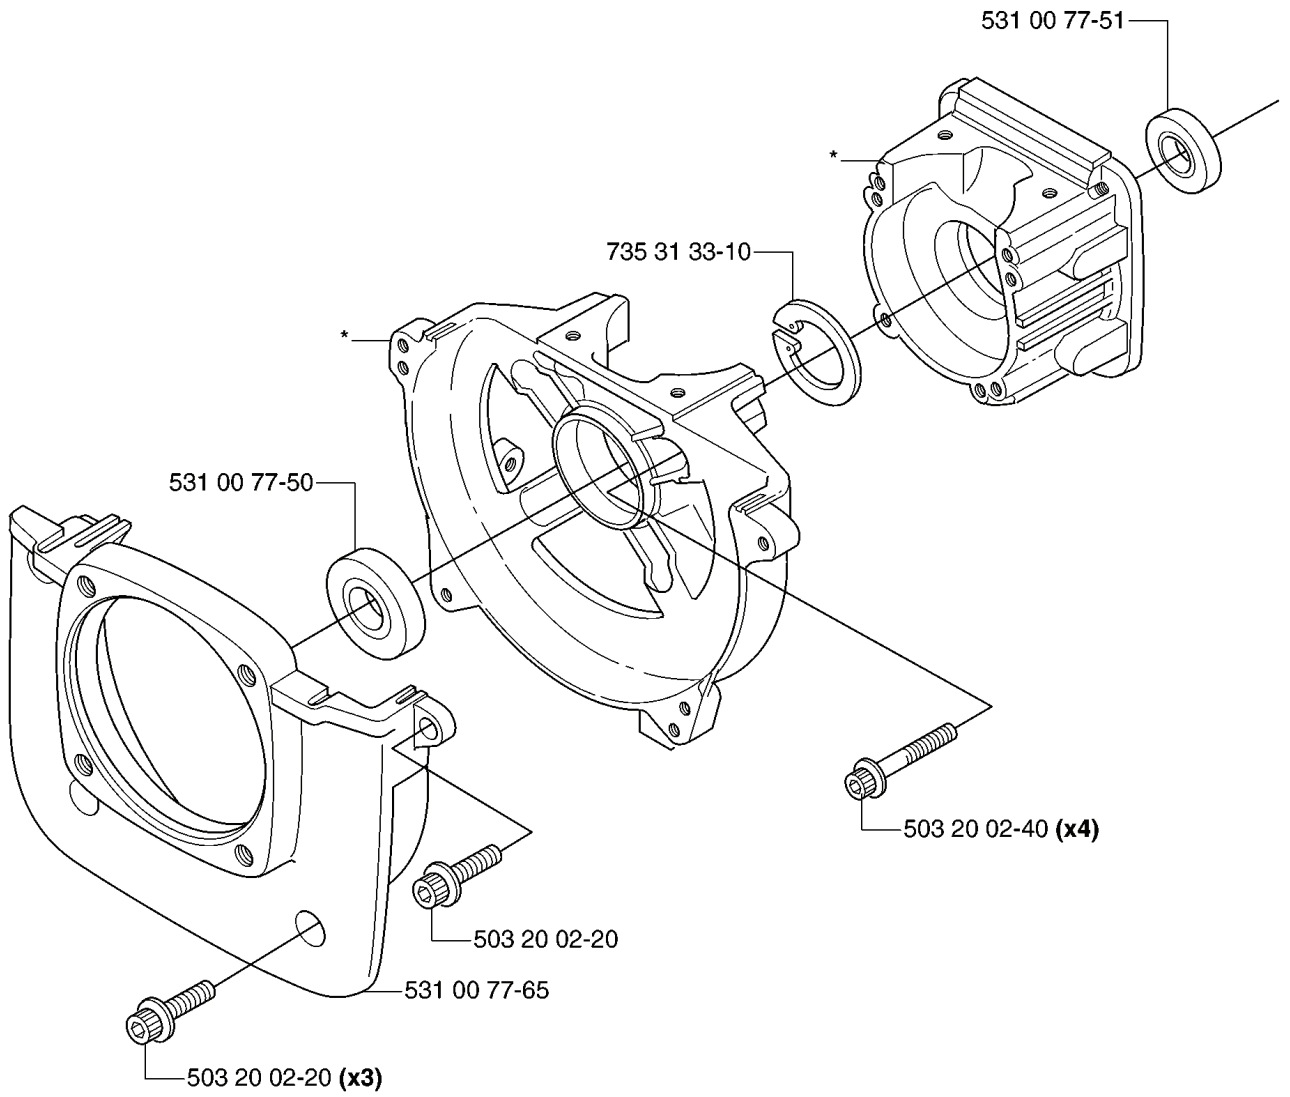

P *compl 531 00 77-49