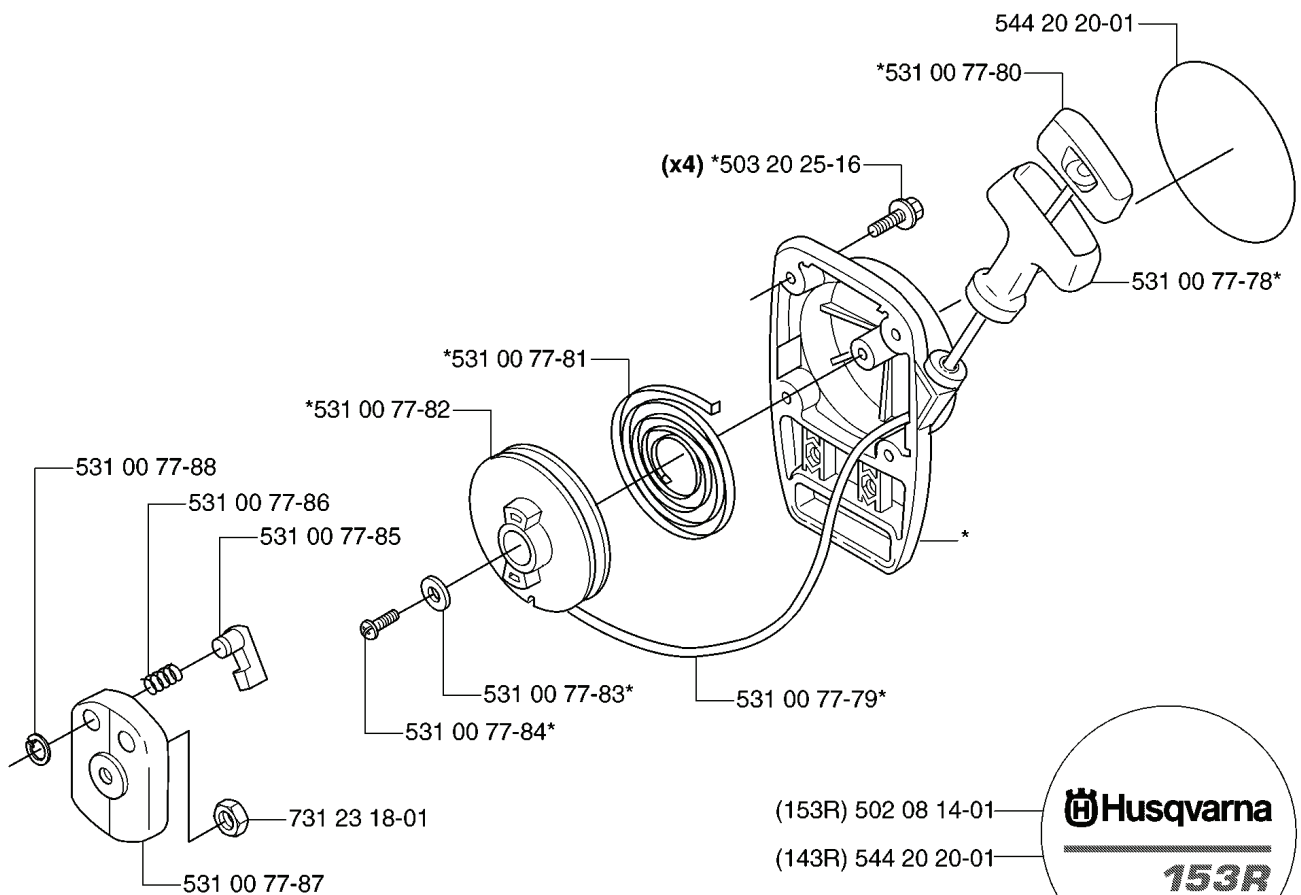

\*compl 531 00 77-67

---

REF.	PART NO.	DESCRIPTION	REMARK	QTY.	KIT
531 00 77-67	531007767	IGNITION MODULE		1	
531 00 77-75	531007775	CABLE		2	
731 71 20-51	731712051	HEXAGON NUT FLANGE		1	
531 00 77-66	531007766	FLYWHEEL		1	
503 20 25-25	503202525	SCREW IHSCM		2	
531 00 24-01	531002401	SLEEVE		1	
531 00 77-72	531007772	PROTECTOR		1	
531 00 77-68	531007768	CABLE		1	
531 00 23-98	531002398	SPARK PLUG CONNECTION		1	
531 00 23-99	531002399	SPRING		1	
531 00 24-04	531002404	SPACER		2	

H

---

REF.	PART NO.	DESCRIPTION	REMARK	QTY.	KIT
531 00 77-44	531007744	SCREW		2	
531 00 79-33	531007933	MUFFLER		1	
531 00 77-43	531007743	DEFLECTOR		1	
503 20 02-16	503200216	SCREW IHSCFM		1	

---

REF.	PART NO.	DESCRIPTION	REMARK	QTY.	KIT
531 00 78-23	531007823	BRACKET		1	
723 23 29-31	723232931	SCREW SLPANM		1	
531 00 78-25	531007825	HOLDER		2	
544 14 97-01	544149701	TUBE		1	
544 14 96-01	544149601	SHAFT		1	
537 29 48-01	537294801	LABEL		1	

**J** \*compl 531 00 77-33

---

REF.	PART NO.	DESCRIPTION	REMARK	QTY.	KIT
531 00 77-33	531007733	STARTER ASSY		1	
503 20 25-16	503202516	SCREW IHSCM		4	
531 00 77-81	531007781	RETURN SPRING		1	
531 00 77-82	531007782	STARTER PULLEY		1	
531 00 77-88	531007788	RETAINER RING		1	
531 00 77-86	531007786	SPRING		1	
531 00 77-85	531007785	PAWL		1	
531 00 77-83	531007783	WASHER		1	
531 00 77-84	531007784	SCREW		1	
731 23 18-01	731231801	HEXAGON NUT		1	
531 00 77-87	531007787	PLATE		1	
544 20 20-01	544202001	DECAL		1	
502 08 14-01	502081401	DECAL		1	
531 00 77-79	531007779	STARTER ROPE		1	
531 00 77-78	531007778	HANDLE		1	
531 00 77-80	531007780	INSERT		1	