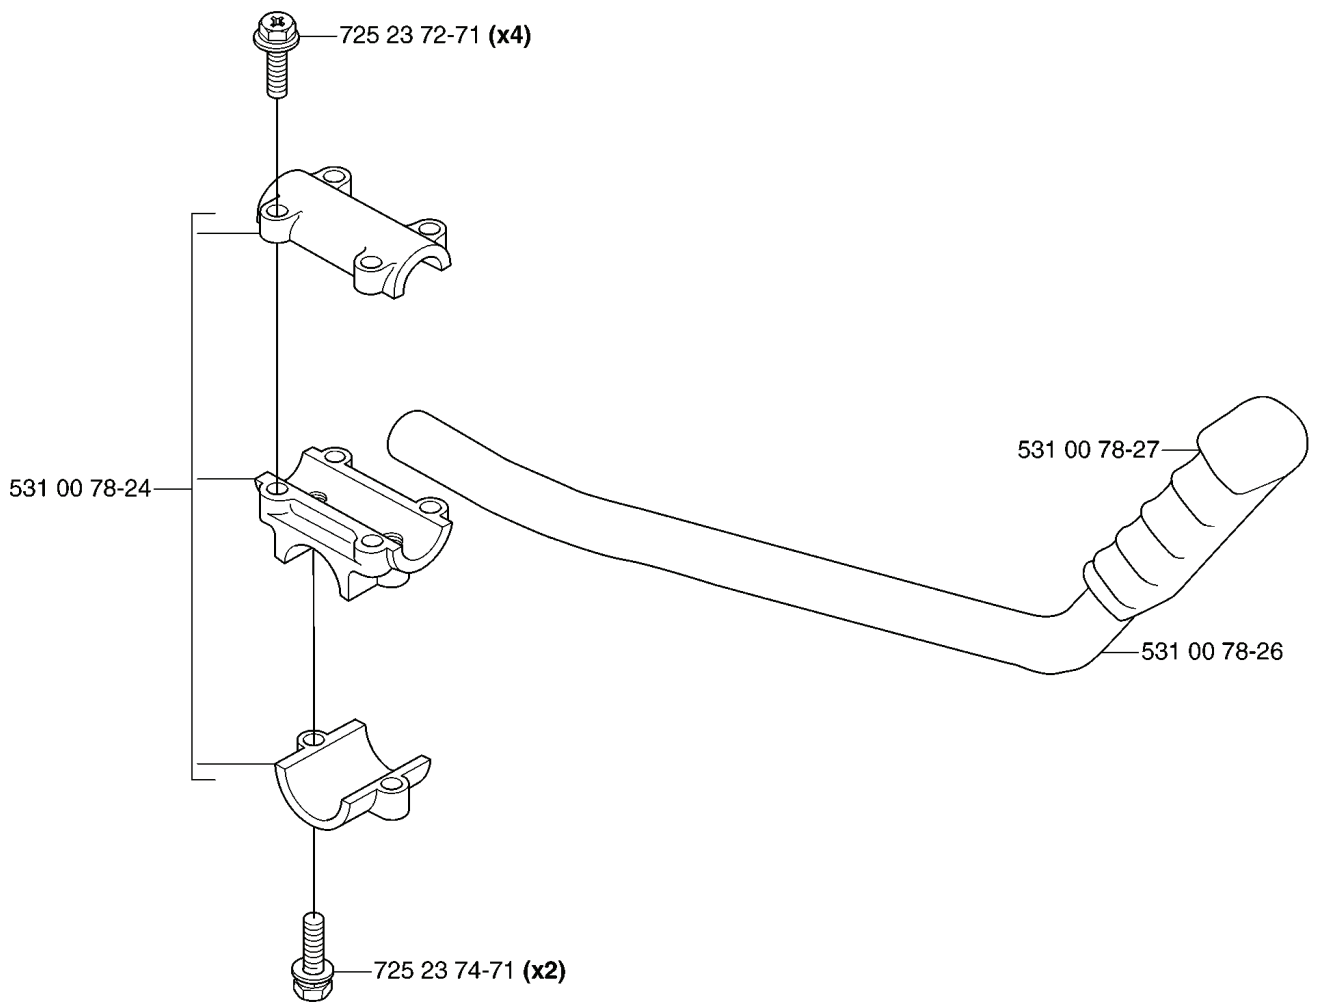

# M

---

REF.	PART NO.	DESCRIPTION	REMARK	QTY.	KIT
503 20 02-25	503200225	SCREW IHSCFM		4	
531 00 77-57	531007757	NEEDLE BEARING		1	
531 00 77-56	531007756	PISTON BOLT		1	
531 00 77-58	531007758	RETAINER RING		1	
531 00 77-53	531007753	PISTON		1	
531 00 77-52	531007752	PISTON		1	
531 00 77-55	531007755	PISTON RING		1	
531 00 77-54	531007754	PISTON RING		1	
531 00 77-37	531007737	GASKET		1	
531 00 77-36	531007736	CYLINDER		1	
531 00 77-35	531007735	CYLINDER		1	
531 00 48-28	531004828	SPARK PLUG		1	

**T**

\*compl 537 33 16-01

---

REF.	PART NO.	DESCRIPTION	REMARK	QTY.	KIT
537331601	537331601	COMBINATION GUARD		1	
5373963-01	537396301	SPLASH GUARD		1	
5032107-16	503210716	SCREW IHSCT		1	
5037988-01	503798801	BLADE		1	
5373872-01	537387201	SNAP LOCKING		4	

**C**

---

REF.	PART NO.	DESCRIPTION	REMARK	QTY.	KIT
531 00 78-28	531007828	HANDLE		1	
725 23 72-71	725237271	SCREW EHHM		4	
531 00 78-24	531007824	HOLDER		1	
725 23 74-71	725237471	SCREW EHHM		2	
531 00 78-26	531007826	HANDLE		1	
531 00 78-27	531007827	HANDLE		1	

**D** \*compl 531 00 78-29

---

REF.	PART NO.	DESCRIPTION	REMARK	QTY.	KIT
531 00 78-29	531007829	HANDLE ASSY		1	
531 00 78-67	531007867	CABLE ASSY		1	
531 00 78-82	531007882	WIRE		1	
724 13 35-01	724133501	SCREW CRPANM		1	
531 00 78-64	531007864	SCREW		1	
531 00 78-63	531007863	RETURN SPRING		1	
531 00 78-65	531007865	COVER		1	
531 00 78-61	531007861	LEVER		1	
531 00 78-70	531007870	HANDLE		1	
731 23 14-05	731231405	HEXAGON NUT		1	
531 00 78-62	531007862	THROTTLE LOCK		1	
531 00 78-69	531007869	HANDLE		1	