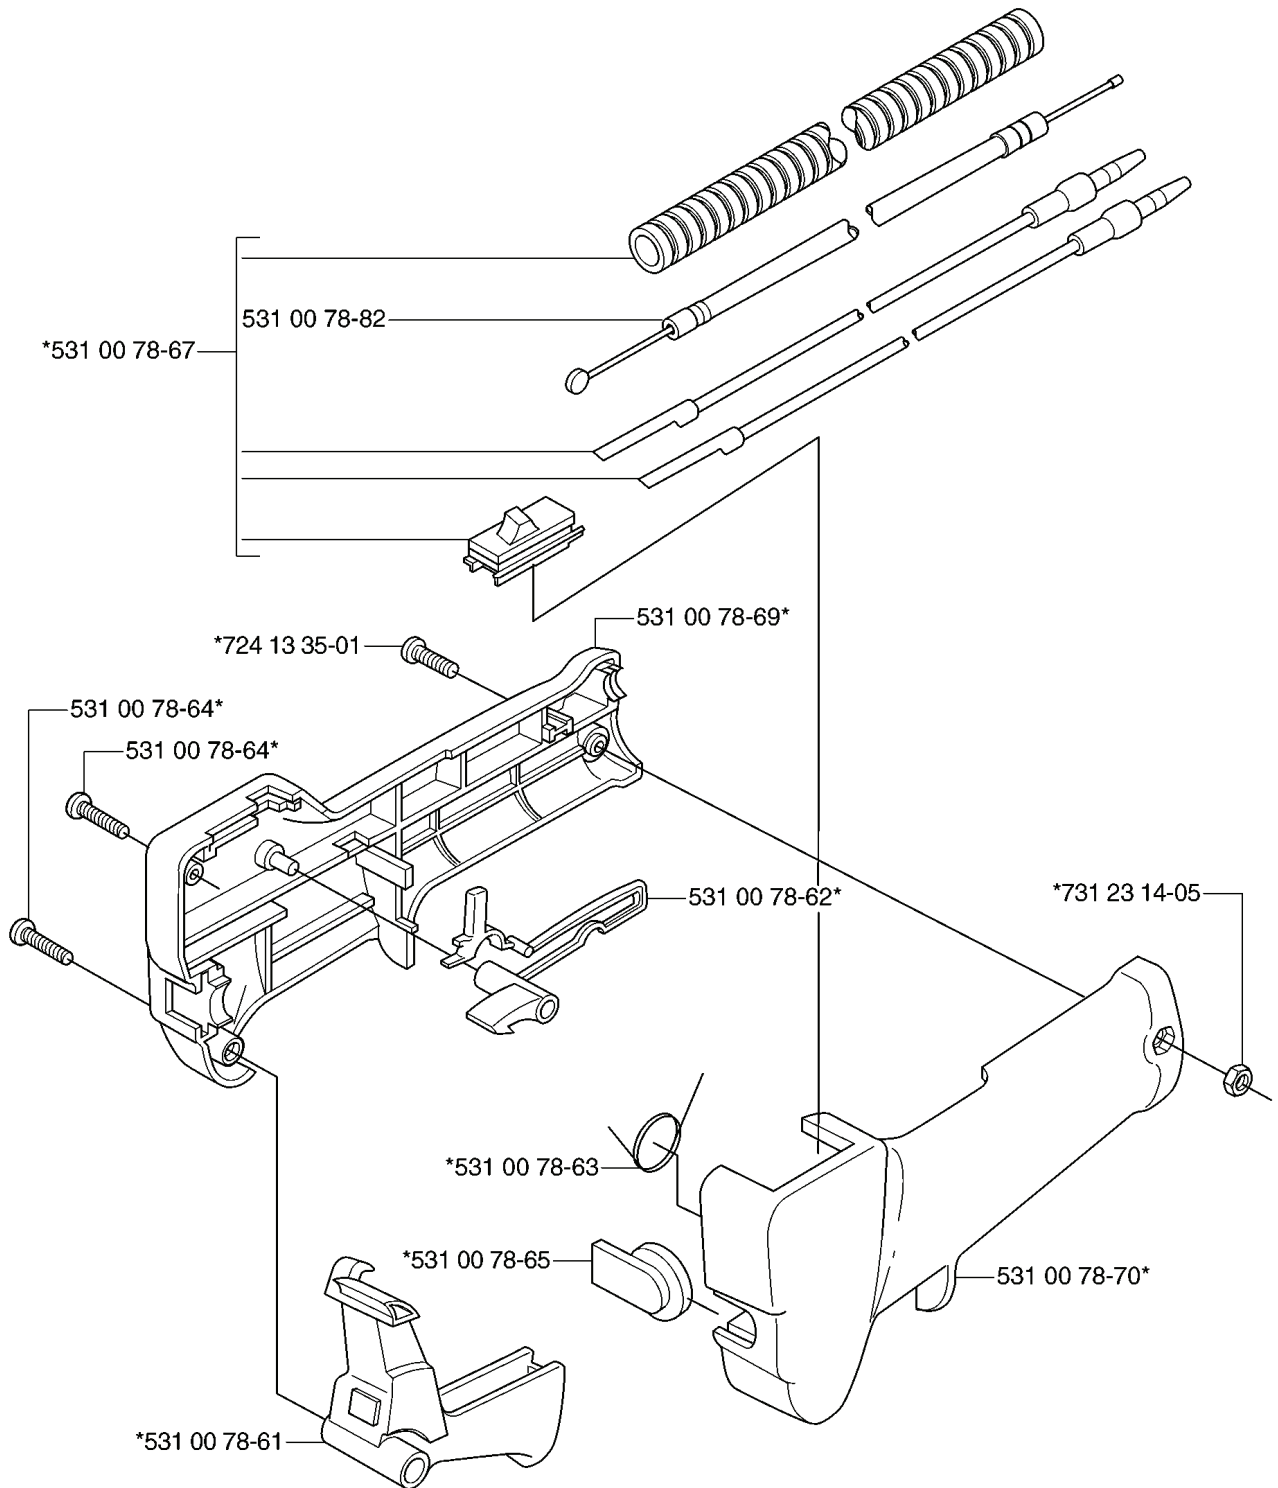

**C**

---

REF.	PART NO.	DESCRIPTION	REMARK	QTY.	KIT
531 00 78-28	531007828	HANDLE		1	
725 23 72-71	725237271	SCREW EHHM		4	
531 00 78-24	531007824	HOLDER		1	
725 23 74-71	725237471	SCREW EHHM		2	
531 00 78-26	531007826	HANDLE		1	
531 00 78-27	531007827	HANDLE		1	

**D** \*compl 531 00 78-29

---

REF.	PART NO.	DESCRIPTION	REMARK	QTY.	KIT
531 00 78-29	531007829	HANDLE ASSY		1	
531 00 78-67	531007867	CABLE ASSY		1	
531 00 78-82	531007882	WIRE		1	
724 13 35-01	724133501	SCREW CRPANM		1	
531 00 78-64	531007864	SCREW		1	
531 00 78-63	531007863	RETURN SPRING		1	
531 00 78-65	531007865	COVER		1	
531 00 78-61	531007861	LEVER		1	
531 00 78-70	531007870	HANDLE		1	
731 23 14-05	731231405	HEXAGON NUT		1	
531 00 78-62	531007862	THROTTLE LOCK		1	
531 00 78-69	531007869	HANDLE		1	