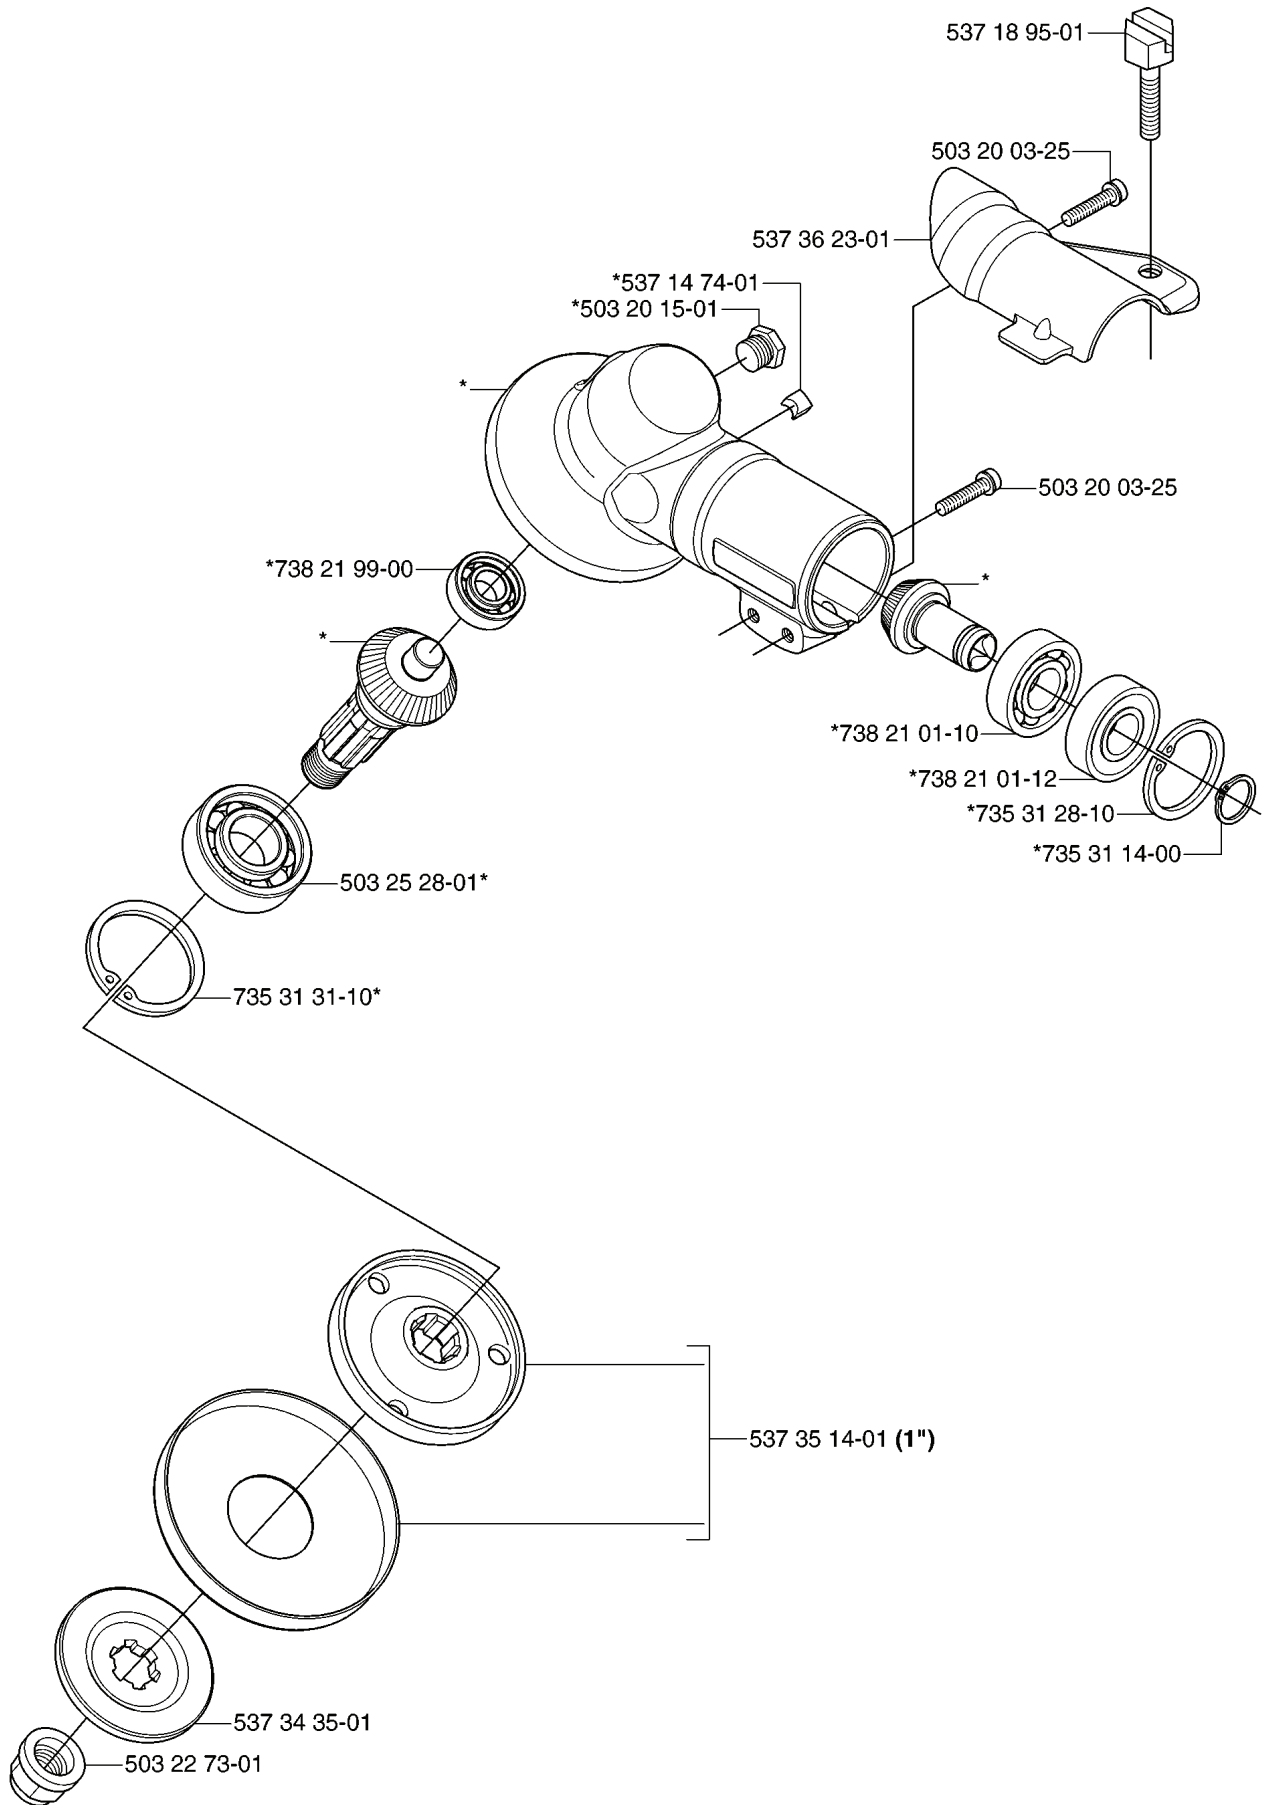

503 97 64-01

502 26 23-01 (300mm)

---

REF.	PART NO.	DESCRIPTION	REMARK	QTY.	KIT
531 00 92-48	531009248	FILTER OIL		1	
501 19 22-01	501192201	TOOL		1	
503 97 64-01	503976401	GREASE		1	
537 31 29-01	537312901	TRANSPORT GUARD		1	
502 26 23-01	502262301	TRIMMER GUARD ASSY		1	
503 89 01-02	503890102	SUPPORT CUP		1	
502 19 30-01	502193001	COMBI TOOL		1	
501 31 40-01	501314001	SPANNER OPEN-ENDED		1	
502 28 59-01	502285901	STOP		1	
503 55 86-05	503558605	SPANNER		1	
502 21 58-01	502215801	WRENCH		1	

**A**

\*compl 537 29 58-02

REF.	PART NO.	DESCRIPTION	REMARK	QTY.	KIT
537 29 58-02	537295802	BEVEL GEAR		1	
537 18 95-01	537189501	SCREW		1	
537 36 23-01	537362301	BRACKET		1	
537 14 74-01	537147401	MAGNET		1	
503 20 15-01	503201501	SCREW		1	
738 21 99-00	738219900	BALL BEARING		1	
503 25 28-01	503252801	BALL BEARING		1	
735 31 31-10	735313110	CIRCLIP		1	
537 34 35-01	537343501	SUPPORT FLANGE		1	
503 22 73-01	503227301	NUT		1	
537 35 14-01	537351401	DRIVER		1	
735 31 14-00	735311400	CIRCLIP		1	
735 31 28-10	735312810	CIRCLIP		1	
738 21 01-12	738210112	BALL BEARING		1	
738 21 01-10	738210110	BALL BEARING		1	
503 20 03-25	503200325	SCREW IHSCFM		1	