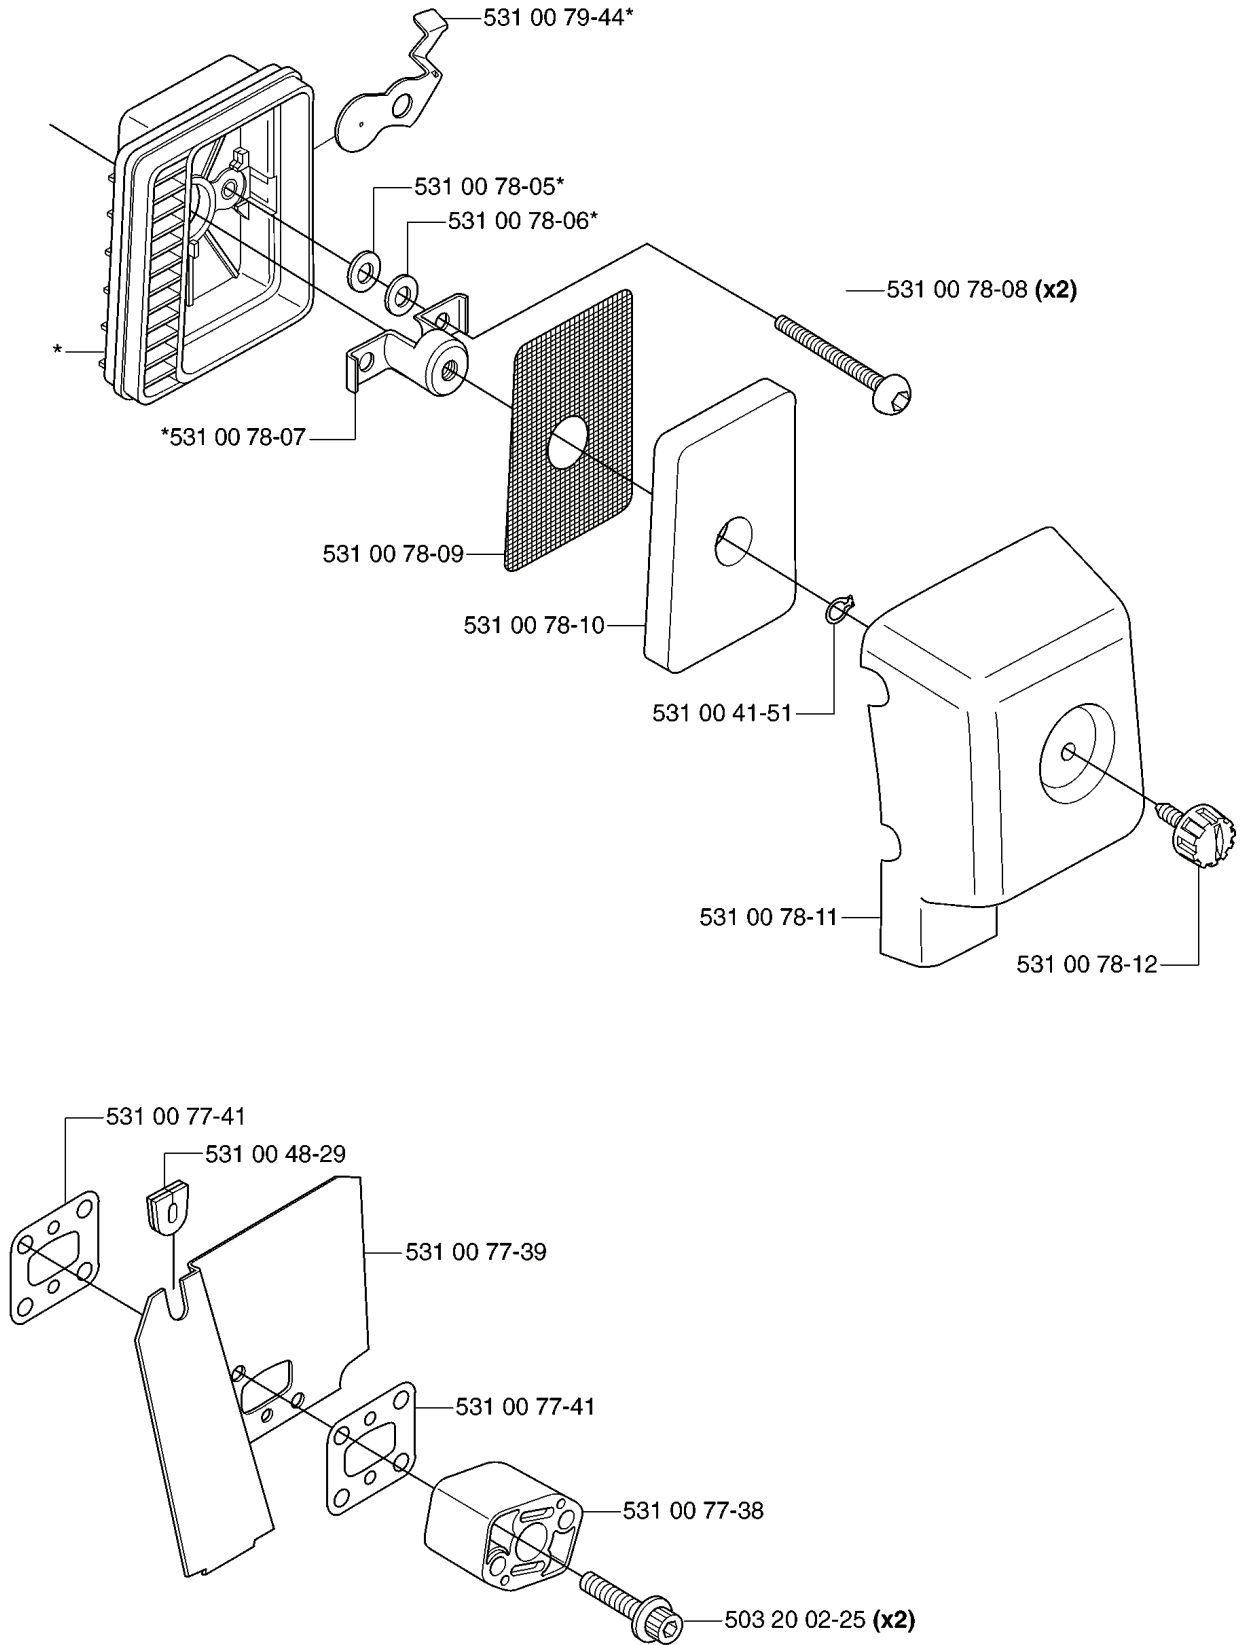

L *compl 531 00 78-03