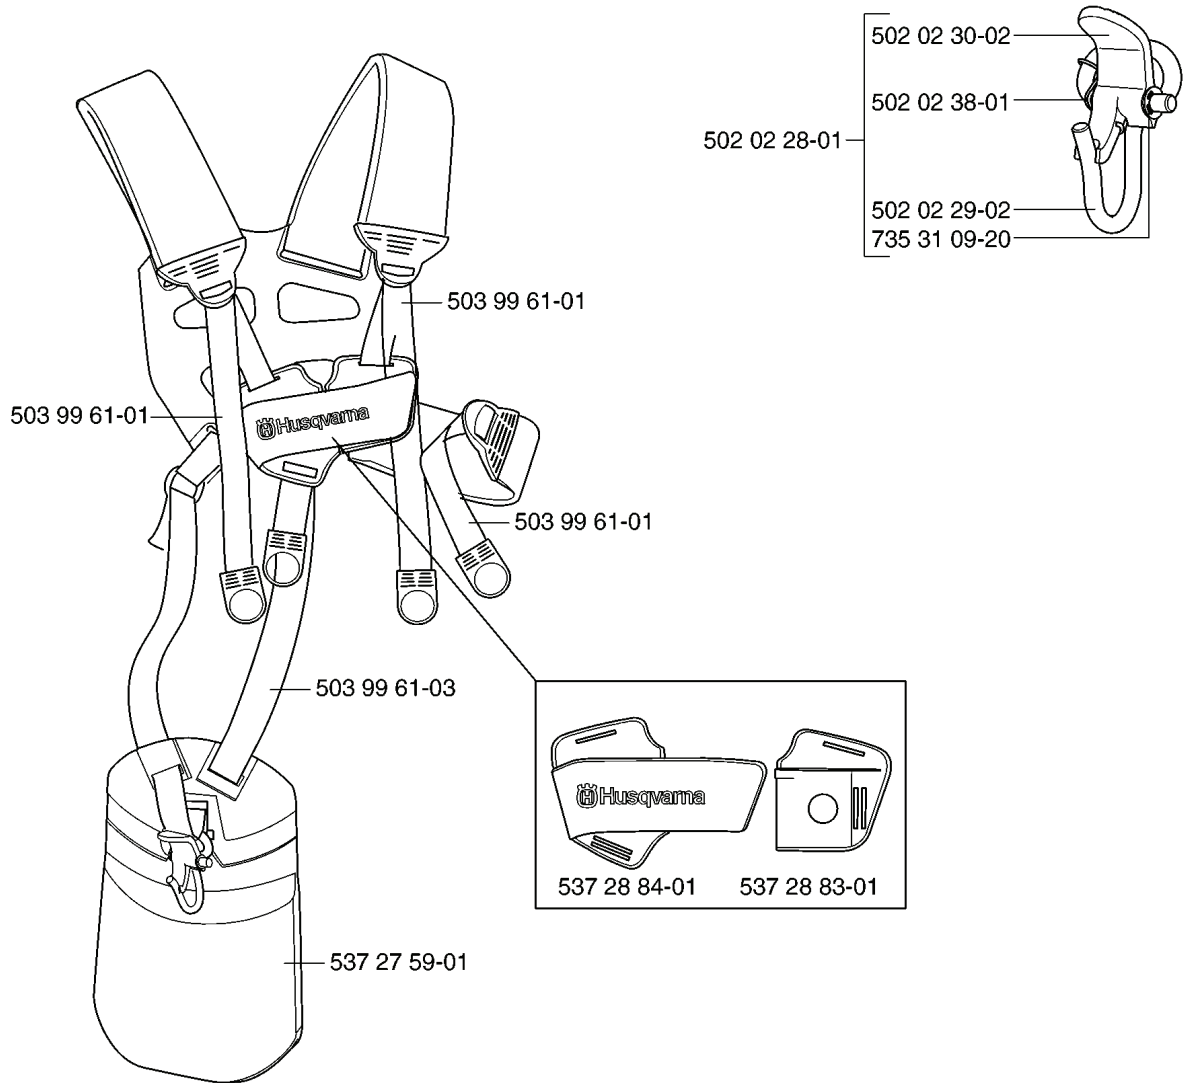

R Duo Balance
compl 537 27 57-02
compl 537 27 57-04 US