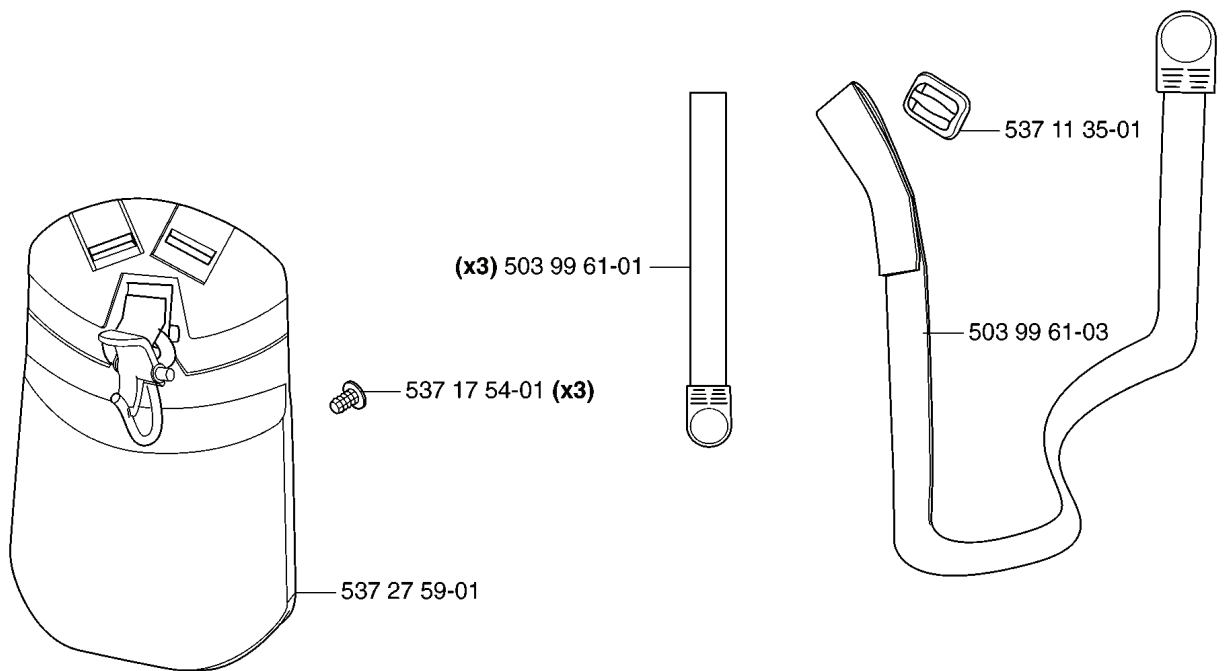

R Duo Balance
compl 537 27 57-02
compl 537 27 57-04 US