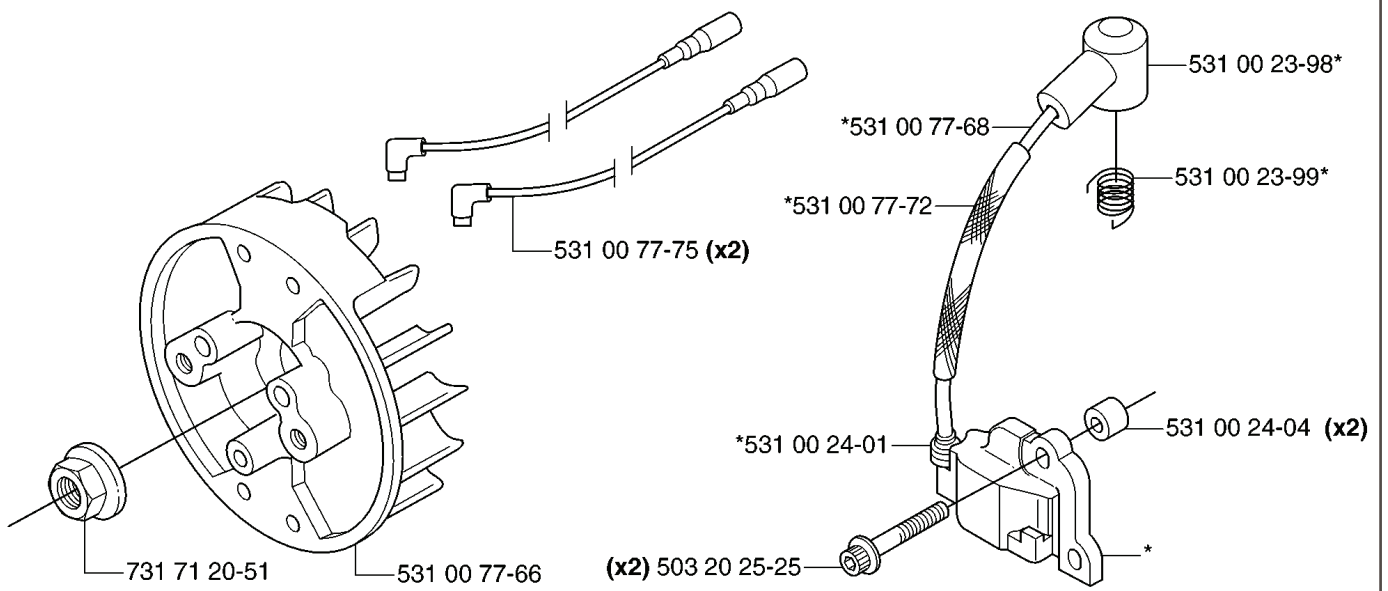

*compl 531 00 77-67