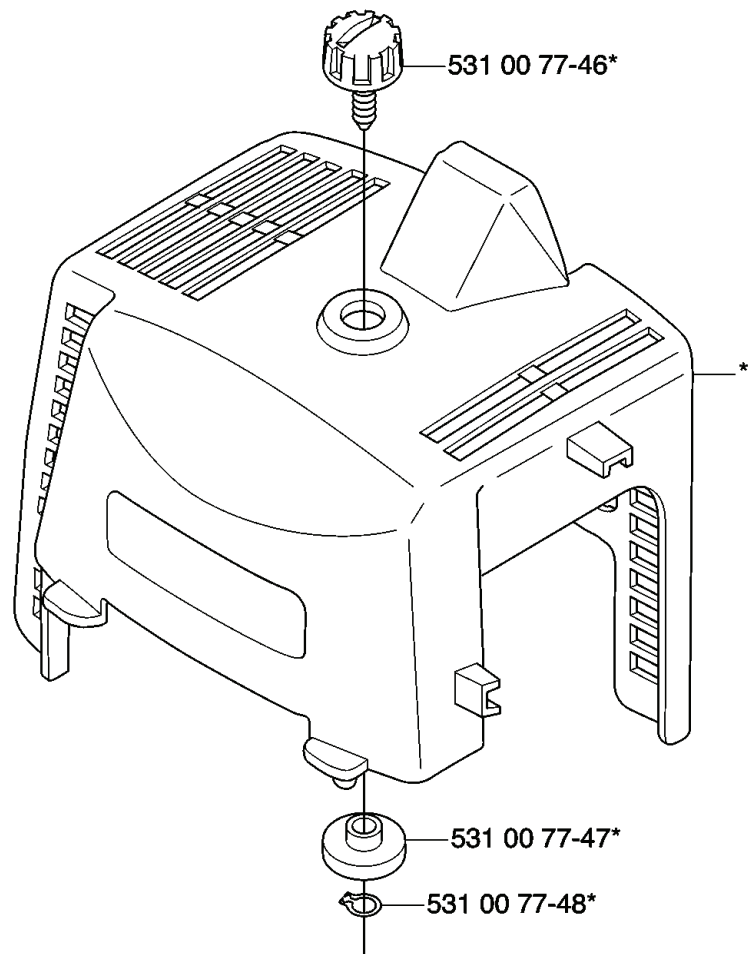

G *compl 531 00 77-45

Husqvarna — 502 08 13-01 (153R)
153R — 544 14 87-01 (143R)