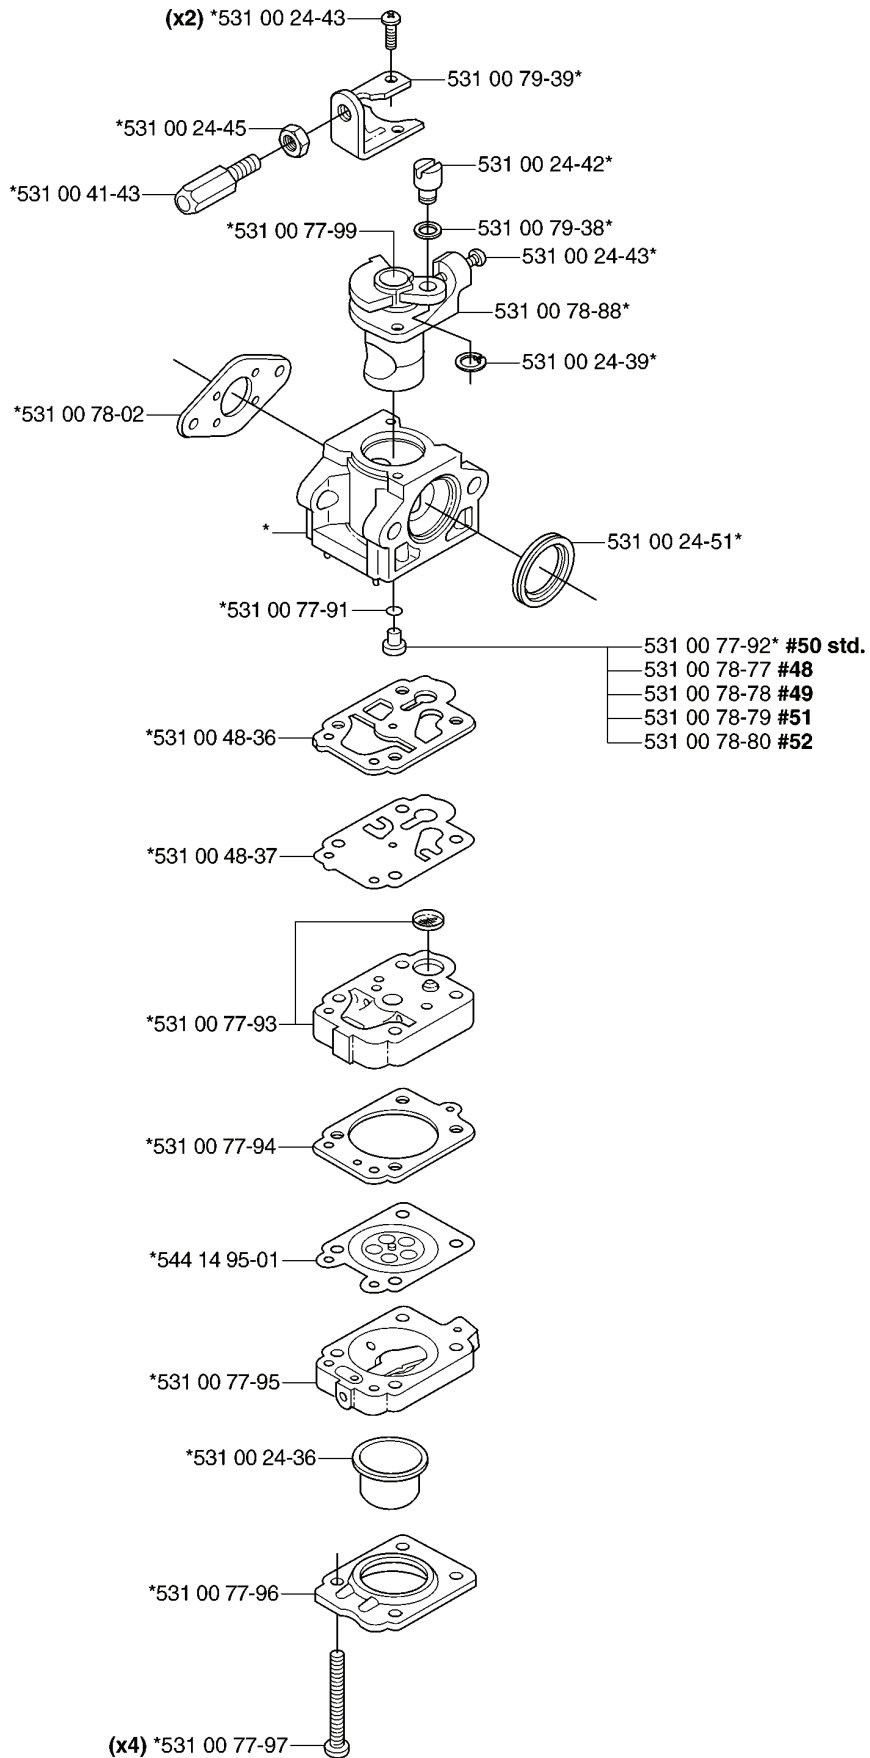

Q *compl 544 14 89-01

Walbro WYJ 383