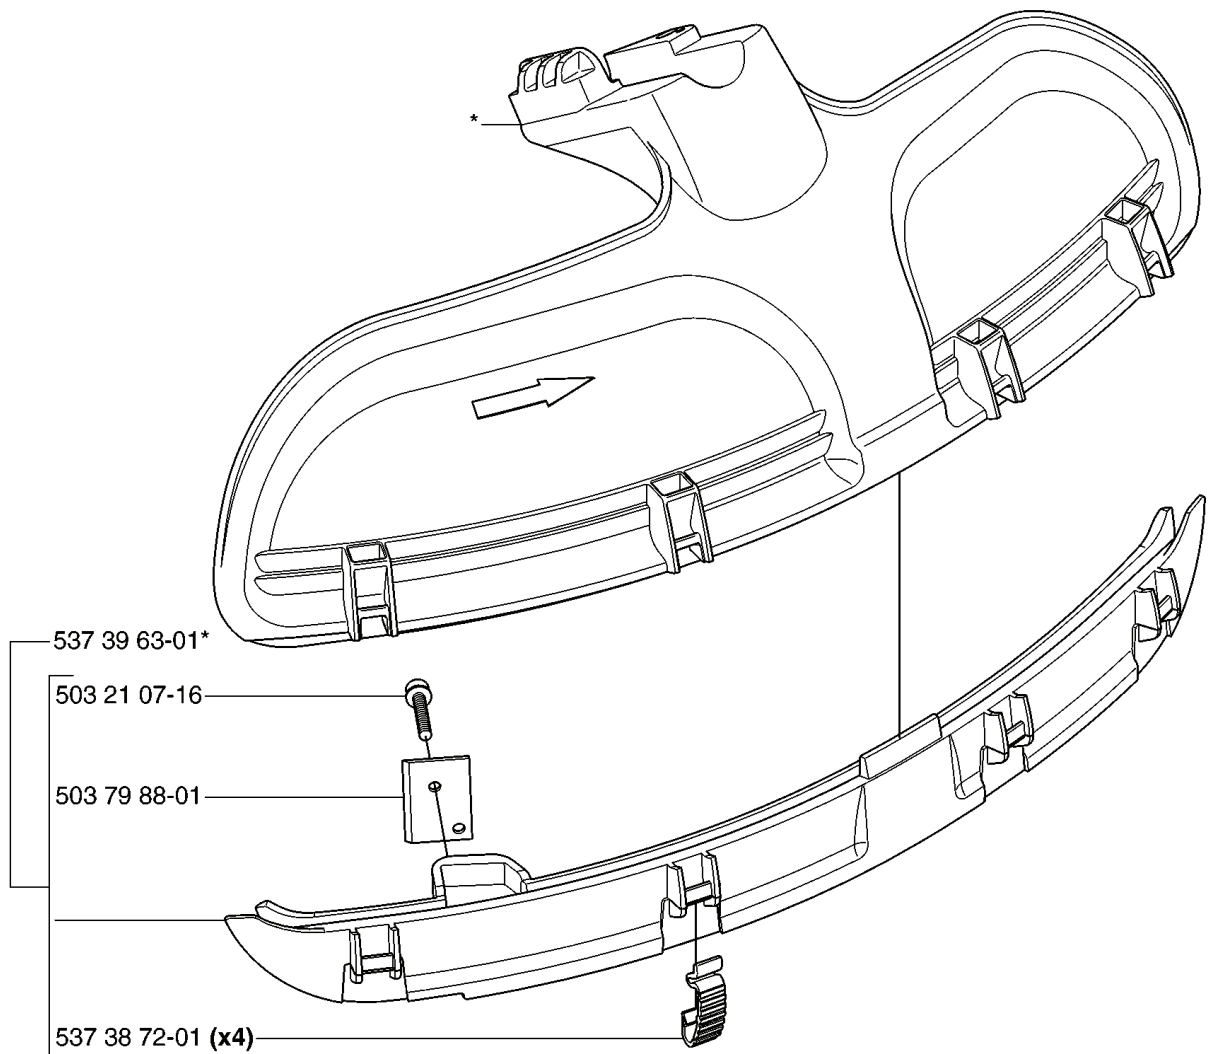

T

*compl 537 33 16-01