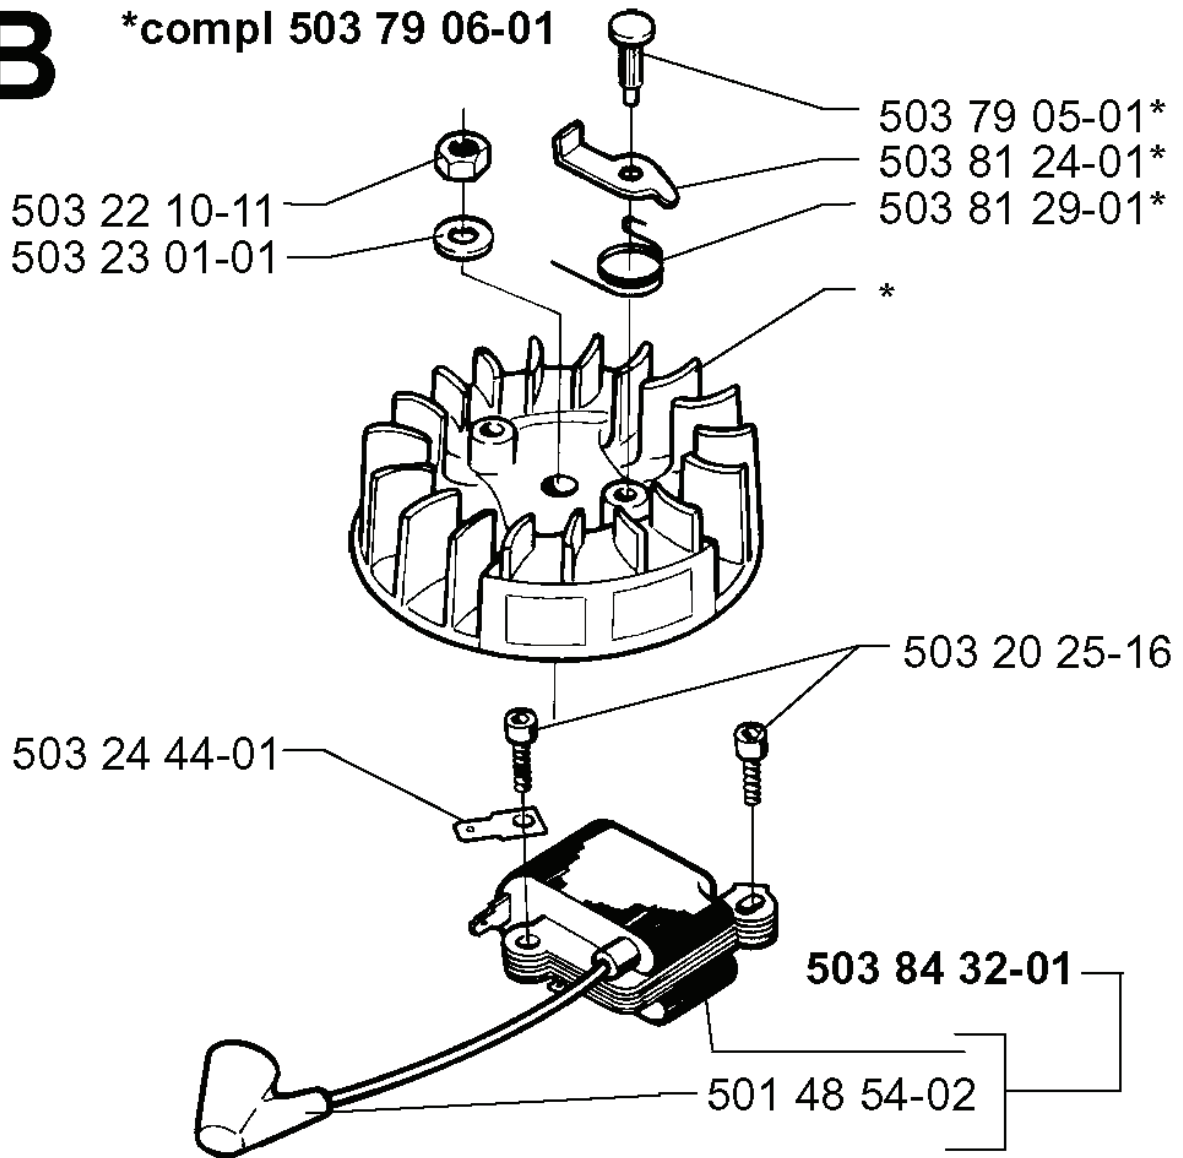

B

*compl 503 79 06-01