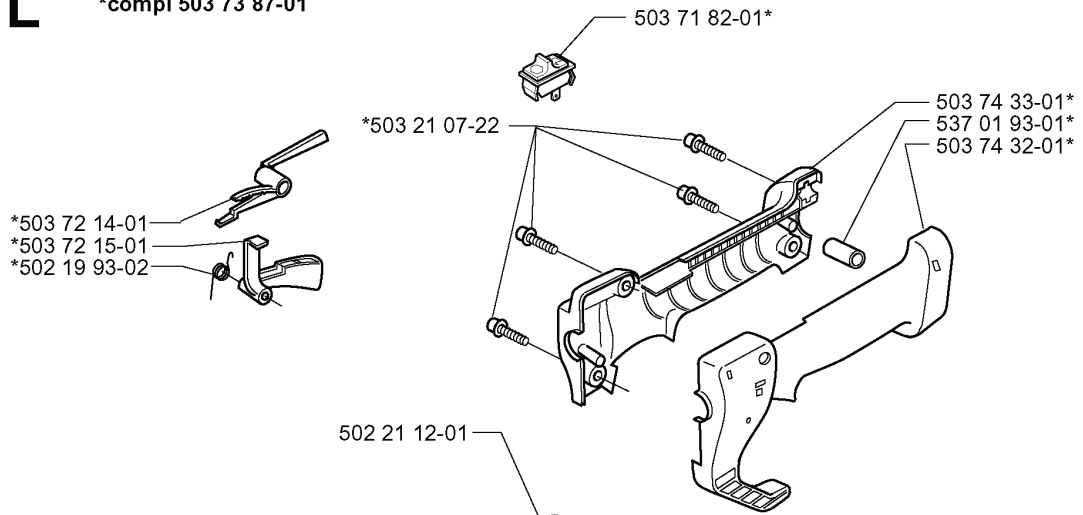

225 AI 15, 1998-09

SPARE PARTS LIST

L

*compl 503 73 87-01

REF.	PART NO.	DESCRIPTION	REMARK	QTY.	KIT
5037387-01	503738701	CONTROL		1	
5037214-01	503721401	THROTTLE LOCKOUT		1	
5037215-01	503721501	THROTTLE TRIGGER		1	
5021993-02	502199302	SPRING		1	
5039792-01	503979201	PIPE CLAMP		1	
5032300-24	503230024	WASHER		1	
5022038-01	502203801	KNOB		1	
7252381-51	725238151	SCREW EHHM		1	
5039871-01	503987101	WIRING		1	
5370194-02	537019402	HANDLE ASSY	AI 25	1	
5370194-01	537019401	HANDLE ASSY	AI 15	1	
5022112-01	502211201	STAPLE		1	
5032107-22	503210722	SCREW IHSCT		1	
5037182-01	503718201	SWITCH		1	
5037433-01	503743301	HANDLE HALF		1	
5370193-01	537019301	PIPE		1	
5037432-01	503743201	HANDLE HALF		1	

503 21 07-22

502 20 06-01*

503 21 29-06*

REF.	PART NO.	DESCRIPTION	REMARK	QTY.	KIT
503 77 34-01	503773401	STARTER		1	
503 77 15-10	503771510	LABEL	AI 15	1	
503 77 15-11	503771511	LABEL	AI 25	1	
503 77 35-01	503773501	STARTER HOUSING		1	
530 03 71-60	530037160	STARTER HANDLE		1	
505 30 51-25	505305125	STARTER ROPE		1	
503 77 53-01	503775301	STARTER PULLEY		1	
503 23 00-35	503230035	WASHER		1	
503 21 06-16	503210616	SCREW IH SCT		1	
503 21 29-06	503212906	SCREW CCRPANT		1	
502 20 06-01	502200601	SPRING CASSETTE ASSY		1	
503 21 07-22	503210722	SCREW IH SCT		1	

J

REF.	PART NO.	DESCRIPTION	REMARK	QTY.	KIT
503 52 12-04	503521204	WASHER		1	
503 71 40-05	503714005	CLUTCH ASSY		1	
725 53 68-55	725536855	SCREW IHSCM		1	
537 02 41-01	537024101	CLUTCH DRUM		1	
537 00 96-01	537009601	FLANGE		1	
503 21 06-25	503210625	SCREW IHSCFT		4	
503 97 93-01	503979301	RULER		1	
503 21 71-16	503217116	SCREW IHSCFT		2	
503 98 06-01	503980601	SLEEVE		1	
503 98 05-01	503980501	SPACER		1	
503 97 76-01	503977601	GEAR	AI 15	1	
503 97 76-02	503977602	GEAR	AI 25	1	