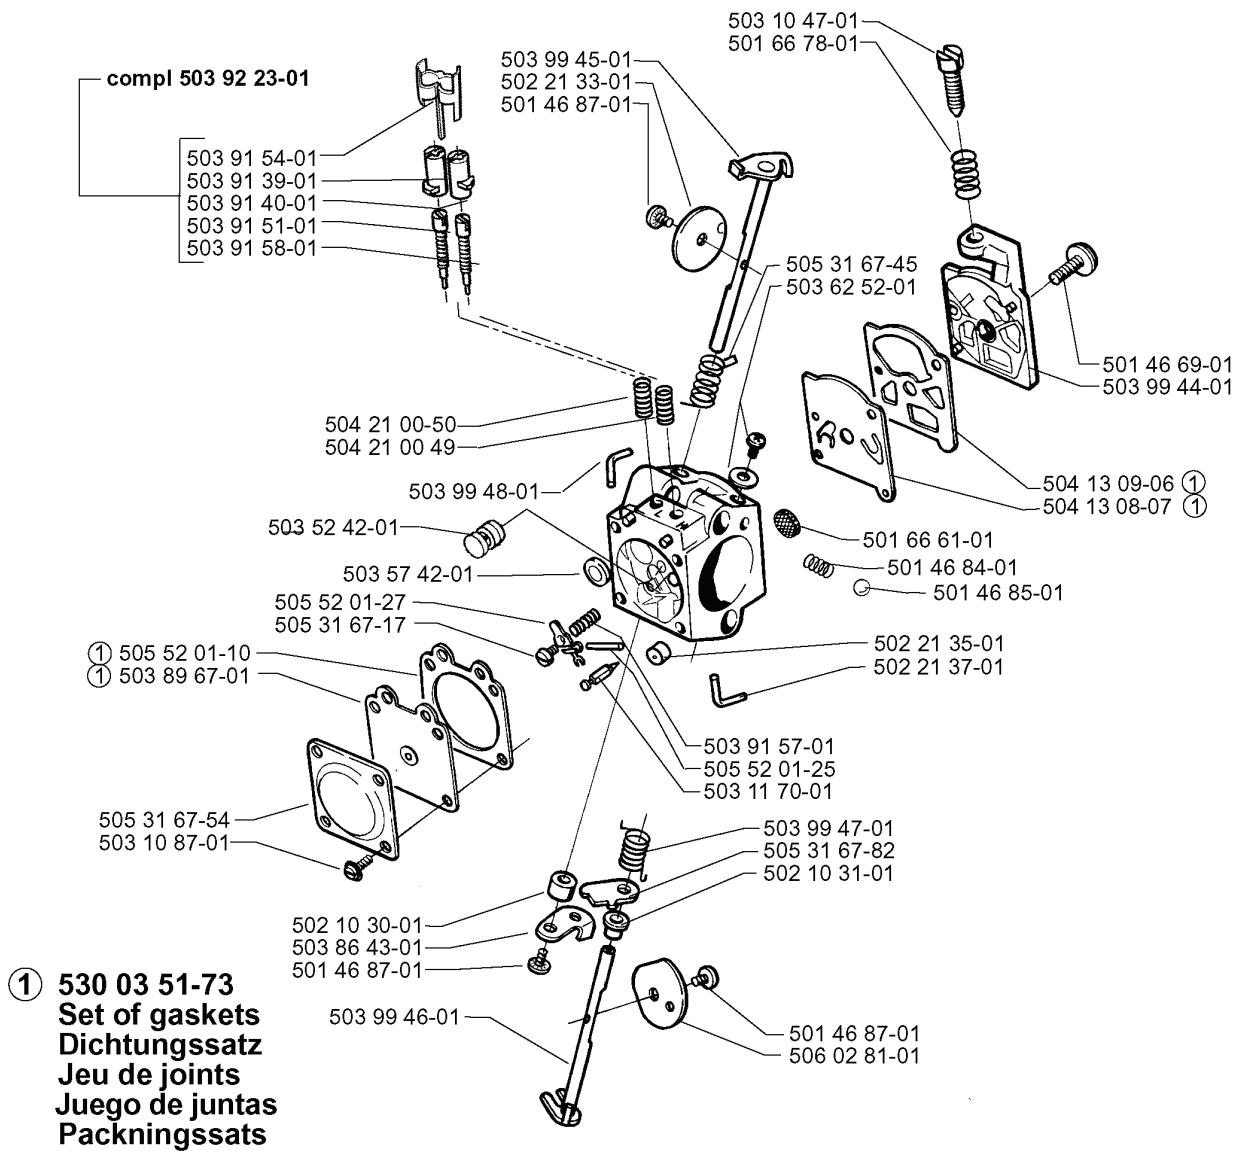

M

compl 503 28 15-16

Walbro WT 500