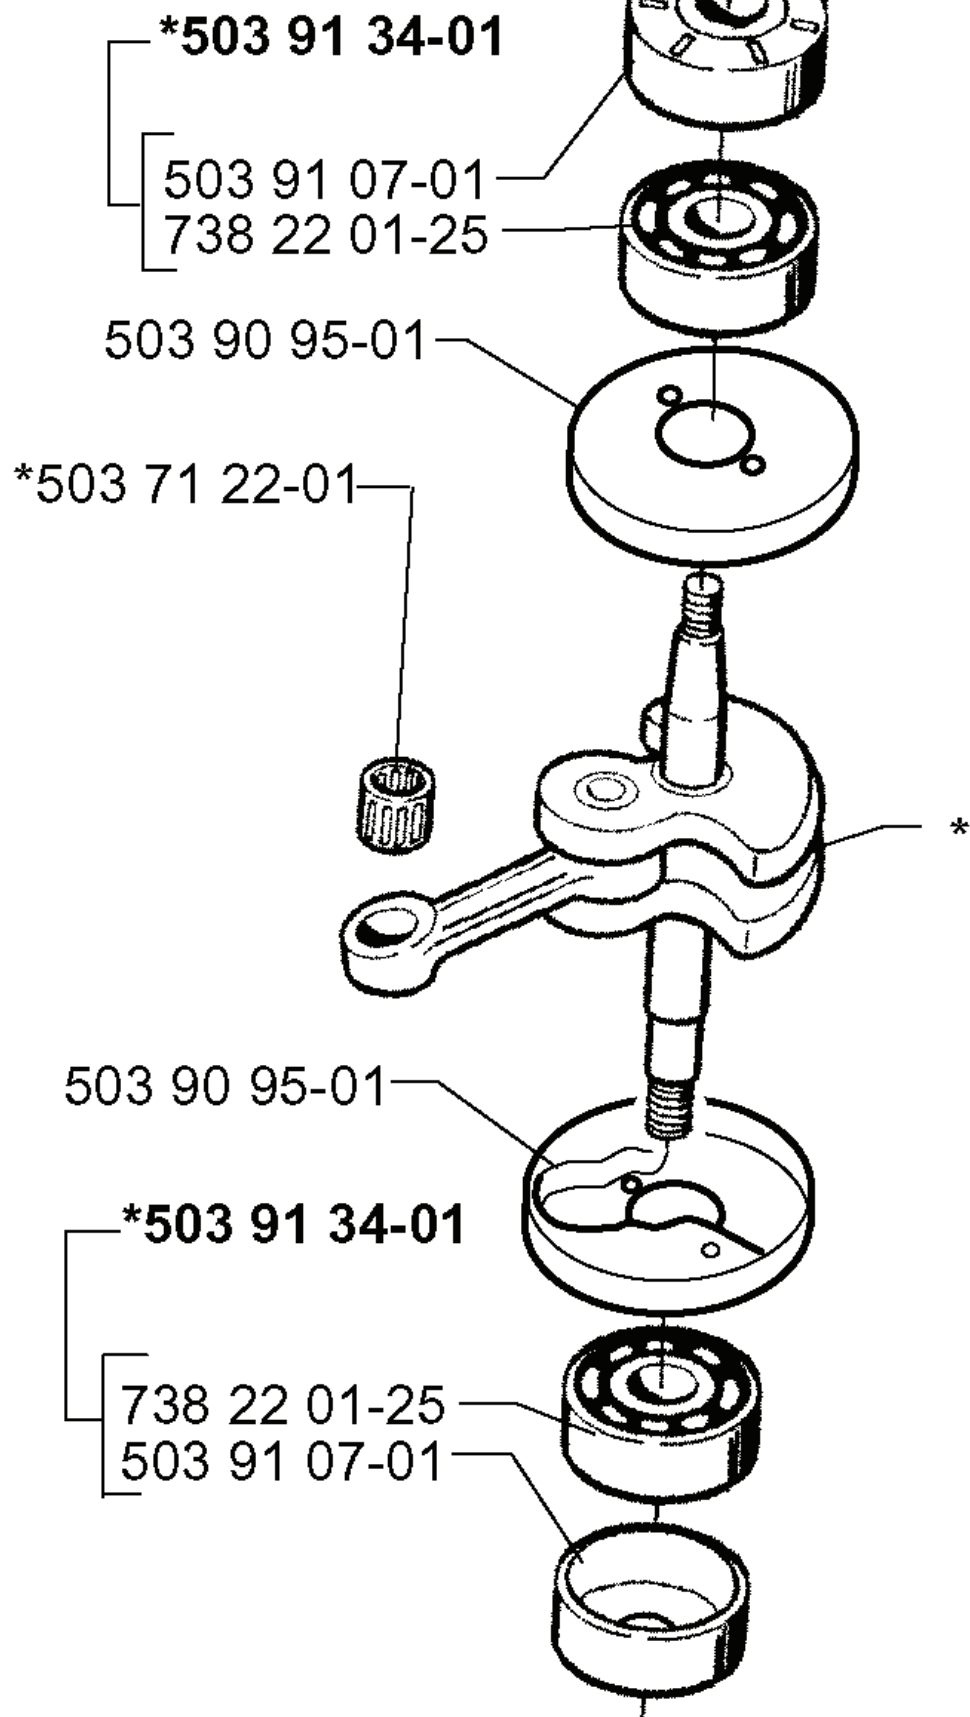

C

*compl 503 72 44-04