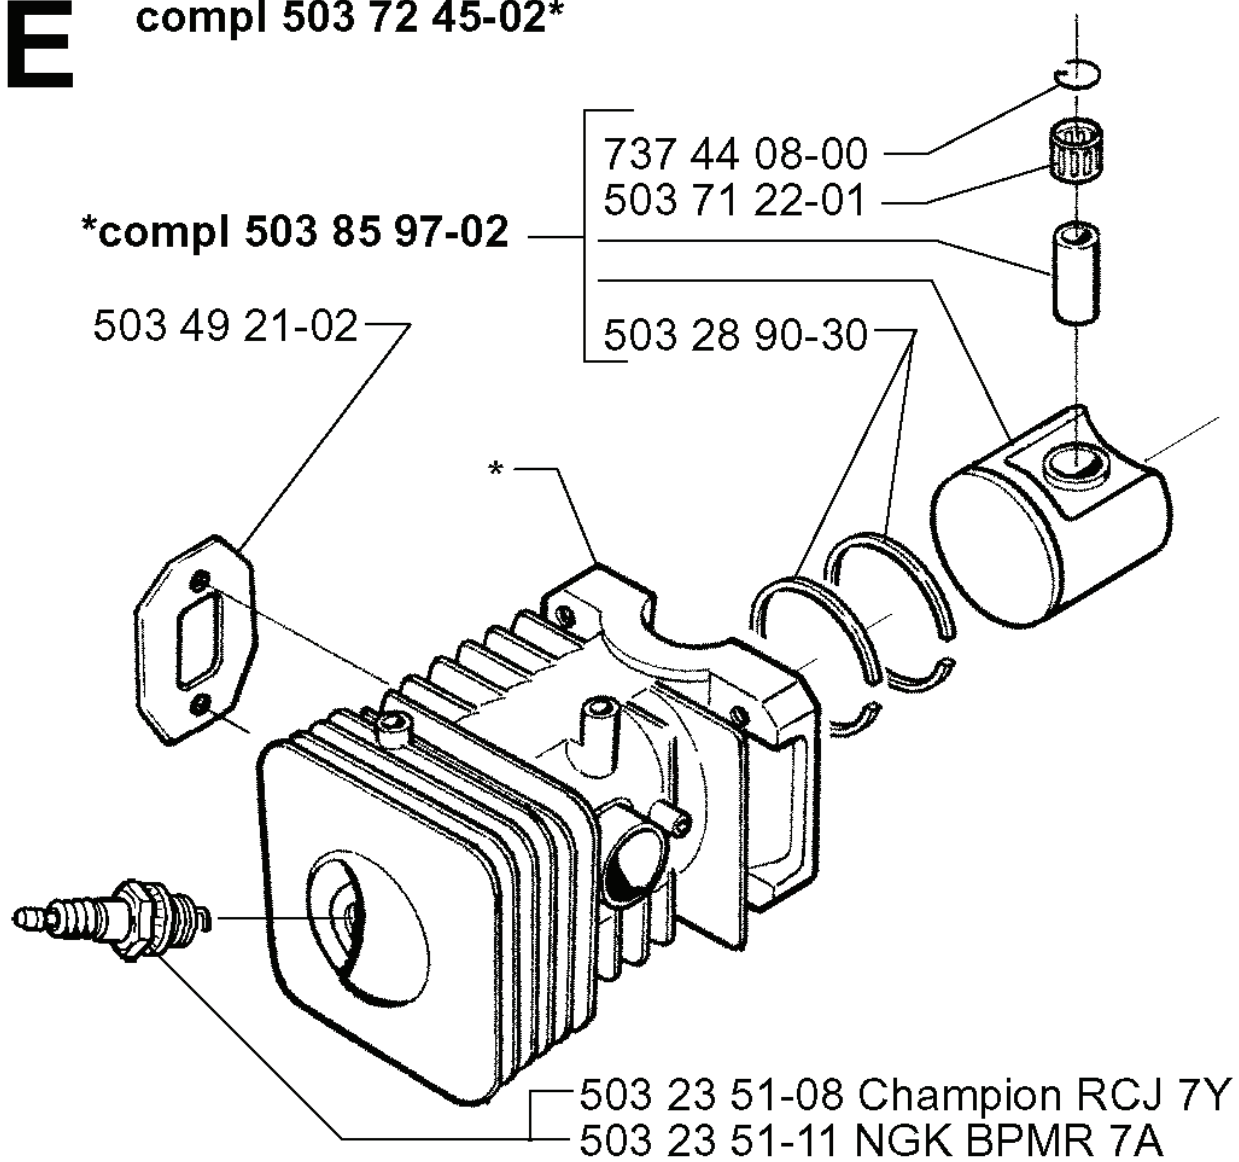

A

***compl 503 90 48-01**

503 20 21-63

503 90 50-01*

725 52 87-55

*503 77 32-01

*

REF.	PART NO.	DESCRIPTION	REMARK	QTY.	KIT
503 90 48-01	503904801	MUFFLER ASSY		1	
503 77 32-01	503773201	SPARK ARRESTER		1	
725 52 87-55	725528755	SCREW IHSCM		1	
503 90 50-01	503905001	EXHAUST DUCT		1	
503 20 21-63	503202163	SCREW IHSCM		1	

E compl 503 72 45-02*

REF.	PART NO.	DESCRIPTION	REMARK	QTY.	KIT
503 72 45-02	503724502	PISTON		1	
503 85 97-02	503859702	PISTON ASSY		1	
503 49 21-02	503492102	GASKET		1	
503 23 51-11	503235111	SPARK PLUG	NGK BPMR 7A	1	
503 23 51-08	503235108	SPARK PLUG	CHAMPION RCJ 7Y	1	
503 28 90-30	503289030	PISTON RING		1	
503 71 22-01	503712201	BEARING		1	
737 44 08-00	737440800	CIRCLIP		1	

J

REF.	PART NO.	DESCRIPTION	REMARK	QTY.	KIT
503 52 12-04	503521204	WASHER		1	
503 71 40-05	503714005	CLUTCH ASSY		1	
725 53 68-55	725536855	SCREW IHSCM		1	
537 02 41-01	537024101	CLUTCH DRUM		1	
537 00 96-01	537009601	FLANGE		1	
503 21 06-25	503210625	SCREW IHSCFT		4	
503 97 93-01	503979301	RULER		1	
503 21 71-16	503217116	SCREW IHSCFT		2	
503 98 06-01	503980601	SLEEVE		1	
503 98 05-01	503980501	SPACER		1	
503 97 76-01	503977601	GEAR	AI 15	1	
503 97 76-02	503977602	GEAR	AI 25	1	