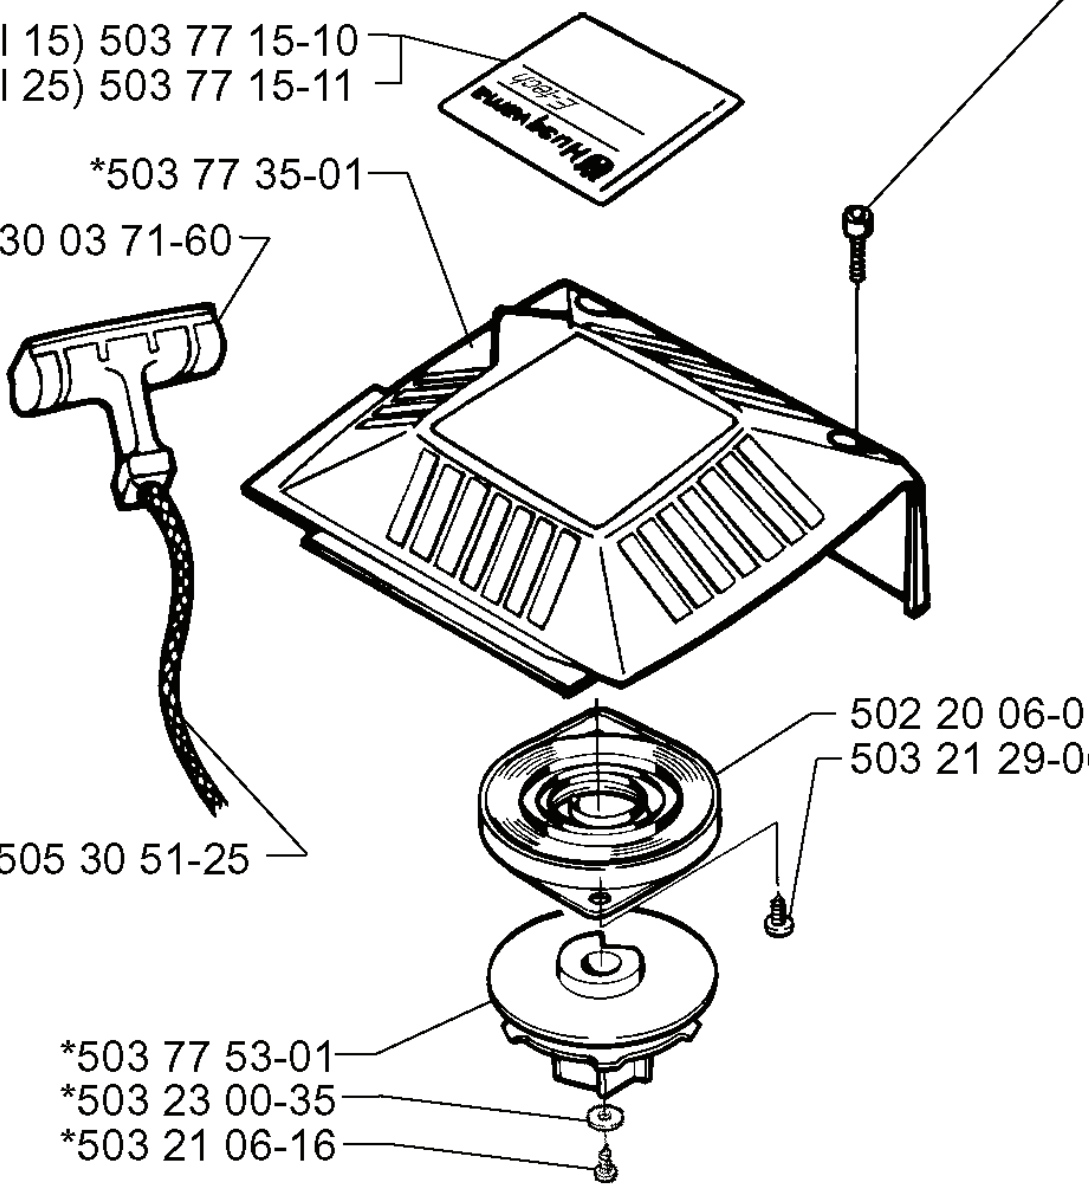

225 AI 15, 1998-09

SPARE PARTS LIST

L

*compl 503 73 87-01

REF.	PART NO.	DESCRIPTION	REMARK	QTY.	KIT
5037387-01	503738701	CONTROL		1	
5037214-01	503721401	THROTTLE LOCKOUT		1	
5037215-01	503721501	THROTTLE TRIGGER		1	
5021993-02	502199302	SPRING		1	
5039792-01	503979201	PIPE CLAMP		1	
5032300-24	503230024	WASHER		1	
5022038-01	502203801	KNOB		1	
7252381-51	725238151	SCREW EHHM		1	
5039871-01	503987101	WIRING		1	
5370194-02	537019402	HANDLE ASSY	AI 25	1	
5370194-01	537019401	HANDLE ASSY	AI 15	1	
5022112-01	502211201	STAPLE		1	
5032107-22	503210722	SCREW IHSCT		1	
5037182-01	503718201	SWITCH		1	
5037433-01	503743301	HANDLE HALF		1	
5370193-01	537019301	PIPE		1	
5037432-01	503743201	HANDLE HALF		1	

503 21 07-22

502 20 06-01*

503 21 29-06*

REF.	PART NO.	DESCRIPTION	REMARK	QTY.	KIT
503 77 34-01	503773401	STARTER		1	
503 77 15-10	503771510	LABEL	AI 15	1	
503 77 15-11	503771511	LABEL	AI 25	1	
503 77 35-01	503773501	STARTER HOUSING		1	
530 03 71-60	530037160	STARTER HANDLE		1	
505 30 51-25	505305125	STARTER ROPE		1	
503 77 53-01	503775301	STARTER PULLEY		1	
503 23 00-35	503230035	WASHER		1	
503 21 06-16	503210616	SCREW IH SCT		1	
503 21 29-06	503212906	SCREW CCRPANT		1	
502 20 06-01	502200601	SPRING CASSETTE ASSY		1	
503 21 07-22	503210722	SCREW IH SCT		1	