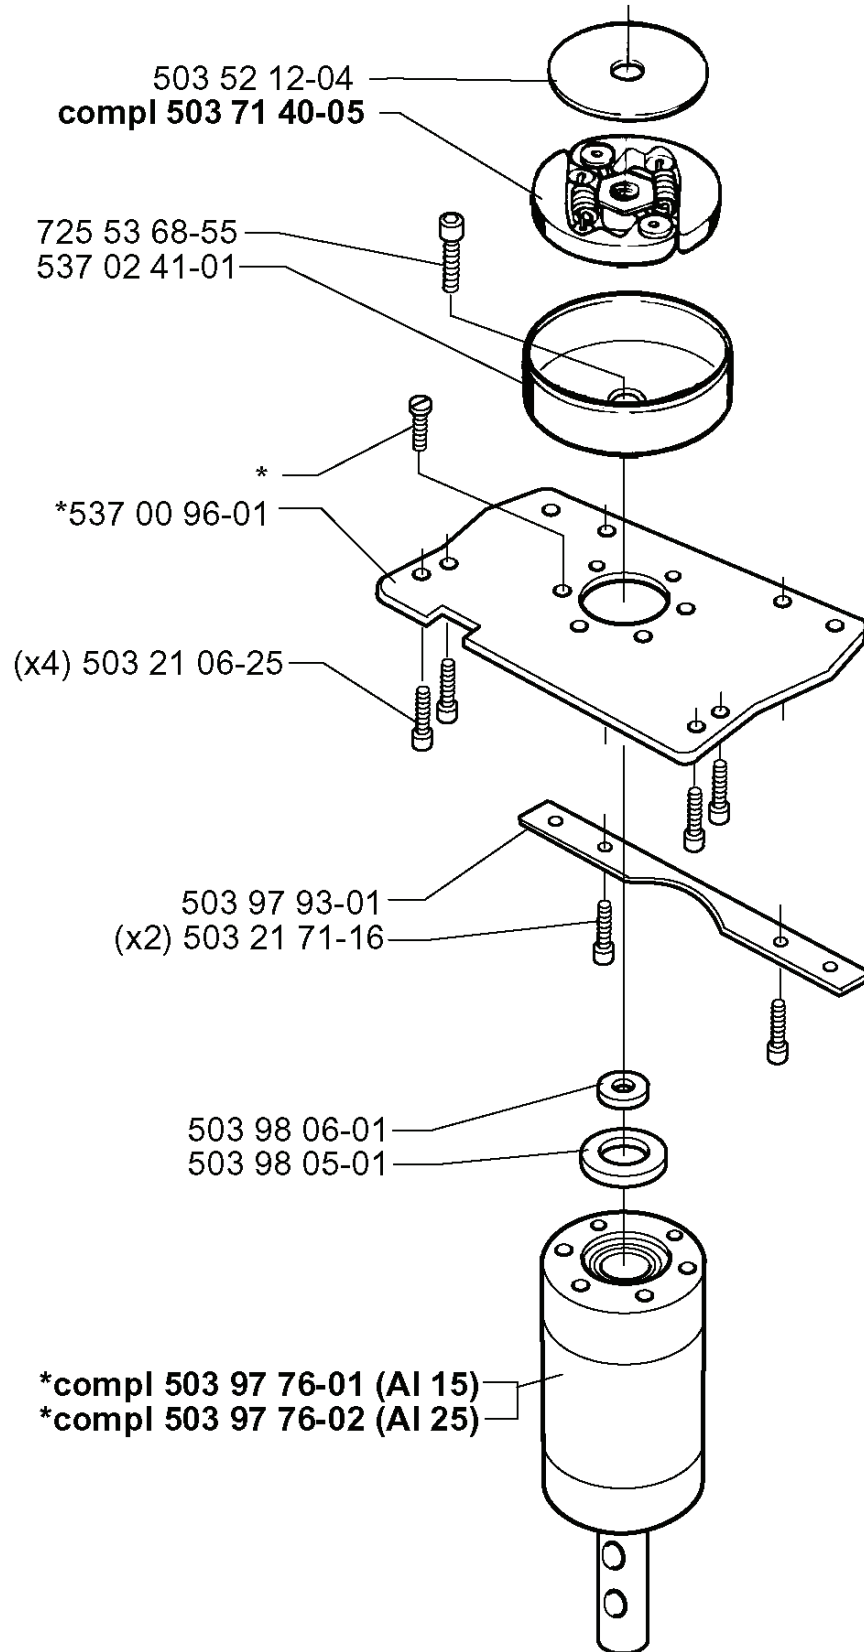

225 AI 15, 1998-09

SPARE PARTS LIST

L

*compl 503 73 87-01

REF.	PART NO.	DESCRIPTION	REMARK	QTY.	KIT
5037387-01	503738701	CONTROL		1	
5037214-01	503721401	THROTTLE LOCKOUT		1	
5037215-01	503721501	THROTTLE TRIGGER		1	
5021993-02	502199302	SPRING		1	
5039792-01	503979201	PIPE CLAMP		1	
5032300-24	503230024	WASHER		1	
5022038-01	502203801	KNOB		1	
7252381-51	725238151	SCREW EHHM		1	
5039871-01	503987101	WIRING		1	
5370194-02	537019402	HANDLE ASSY	AI 25	1	
5370194-01	537019401	HANDLE ASSY	AI 15	1	
5022112-01	502211201	STAPLE		1	
5032107-22	503210722	SCREW IHSCT		1	
5037182-01	503718201	SWITCH		1	
5037433-01	503743301	HANDLE HALF		1	
5370193-01	537019301	PIPE		1	
5037432-01	503743201	HANDLE HALF		1	

E compl 503 72 45-02*

REF.	PART NO.	DESCRIPTION	REMARK	QTY.	KIT
503 72 45-02	503724502	PISTON		1	
503 85 97-02	503859702	PISTON ASSY		1	
503 49 21-02	503492102	GASKET		1	
503 23 51-11	503235111	SPARK PLUG	NGK BPMR 7A	1	
503 23 51-08	503235108	SPARK PLUG	CHAMPION RCJ 7Y	1	
503 28 90-30	503289030	PISTON RING		1	
503 71 22-01	503712201	BEARING		1	
737 44 08-00	737440800	CIRCLIP		1	

J

REF.	PART NO.	DESCRIPTION	REMARK	QTY.	KIT
503 52 12-04	503521204	WASHER		1	
503 71 40-05	503714005	CLUTCH ASSY		1	
725 53 68-55	725536855	SCREW IHSCM		1	
537 02 41-01	537024101	CLUTCH DRUM		1	
537 00 96-01	537009601	FLANGE		1	
503 21 06-25	503210625	SCREW IHSCFT		4	
503 97 93-01	503979301	RULER		1	
503 21 71-16	503217116	SCREW IHSCFT		2	
503 98 06-01	503980601	SLEEVE		1	
503 98 05-01	503980501	SPACER		1	
503 97 76-01	503977601	GEAR	AI 15	1	
503 97 76-02	503977602	GEAR	AI 25	1	