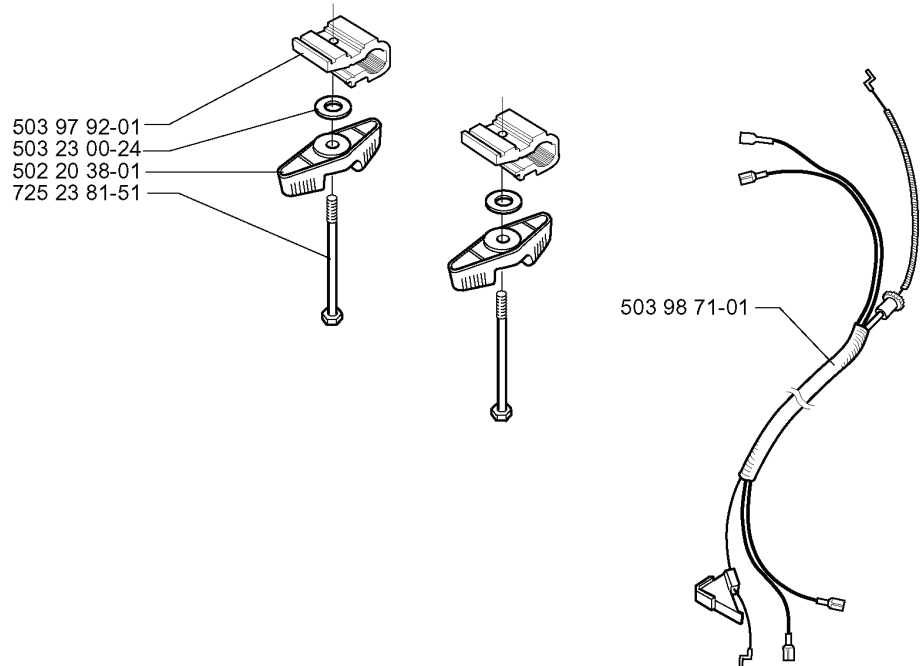

225 AI 15, 1998-09

SPARE PARTS LIST

L

*compl 503 73 87-01

REF.	PART NO.	DESCRIPTION	REMARK	QTY.	KIT
5037387-01	503738701	CONTROL		1	
5037214-01	503721401	THROTTLE LOCKOUT		1	
5037215-01	503721501	THROTTLE TRIGGER		1	
5021993-02	502199302	SPRING		1	
5039792-01	503979201	PIPE CLAMP		1	
5032300-24	503230024	WASHER		1	
5022038-01	502203801	KNOB		1	
7252381-51	725238151	SCREW EHHM		1	
5039871-01	503987101	WIRING		1	
5370194-02	537019402	HANDLE ASSY	AI 25	1	
5370194-01	537019401	HANDLE ASSY	AI 15	1	
5022112-01	502211201	STAPLE		1	
5032107-22	503210722	SCREW IHSCT		1	
5037182-01	503718201	SWITCH		1	
5037433-01	503743301	HANDLE HALF		1	
5370193-01	537019301	PIPE		1	
5037432-01	503743201	HANDLE HALF		1	

503 21 07-22

502 20 06-01*

503 21 29-06*

REF.	PART NO.	DESCRIPTION	REMARK	QTY.	KIT
503 77 34-01	503773401	STARTER		1	
503 77 15-10	503771510	LABEL	AI 15	1	
503 77 15-11	503771511	LABEL	AI 25	1	
503 77 35-01	503773501	STARTER HOUSING		1	
530 03 71-60	530037160	STARTER HANDLE		1	
505 30 51-25	505305125	STARTER ROPE		1	
503 77 53-01	503775301	STARTER PULLEY		1	
503 23 00-35	503230035	WASHER		1	
503 21 06-16	503210616	SCREW IH SCT		1	
503 21 29-06	503212906	SCREW CCRPANT		1	
502 20 06-01	502200601	SPRING CASSETTE ASSY		1	
503 21 07-22	503210722	SCREW IH SCT		1	

J

REF.	PART NO.	DESCRIPTION	REMARK	QTY.	KIT
503 52 12-04	503521204	WASHER		1	
503 71 40-05	503714005	CLUTCH ASSY		1	
725 53 68-55	725536855	SCREW IHSCM		1	
537 02 41-01	537024101	CLUTCH DRUM		1	
537 00 96-01	537009601	FLANGE		1	
503 21 06-25	503210625	SCREW IHSCFT		4	
503 97 93-01	503979301	RULER		1	
503 21 71-16	503217116	SCREW IHSCFT		2	
503 98 06-01	503980601	SLEEVE		1	
503 98 05-01	503980501	SPACER		1	
503 97 76-01	503977601	GEAR	AI 15	1	
503 97 76-02	503977602	GEAR	AI 25	1	