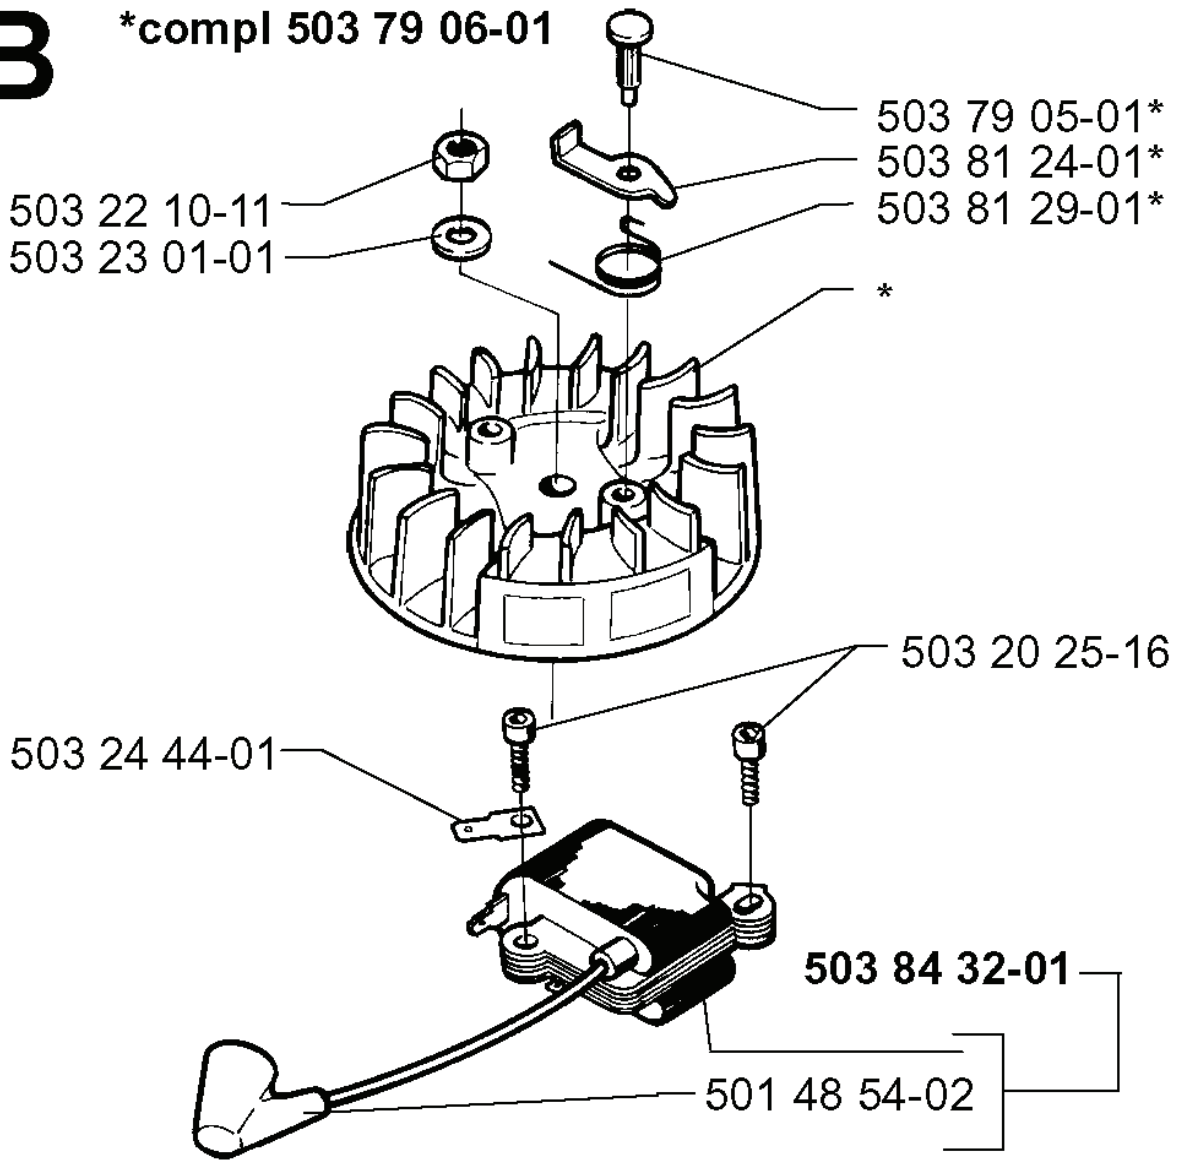

B

*compl 503 79 06-01