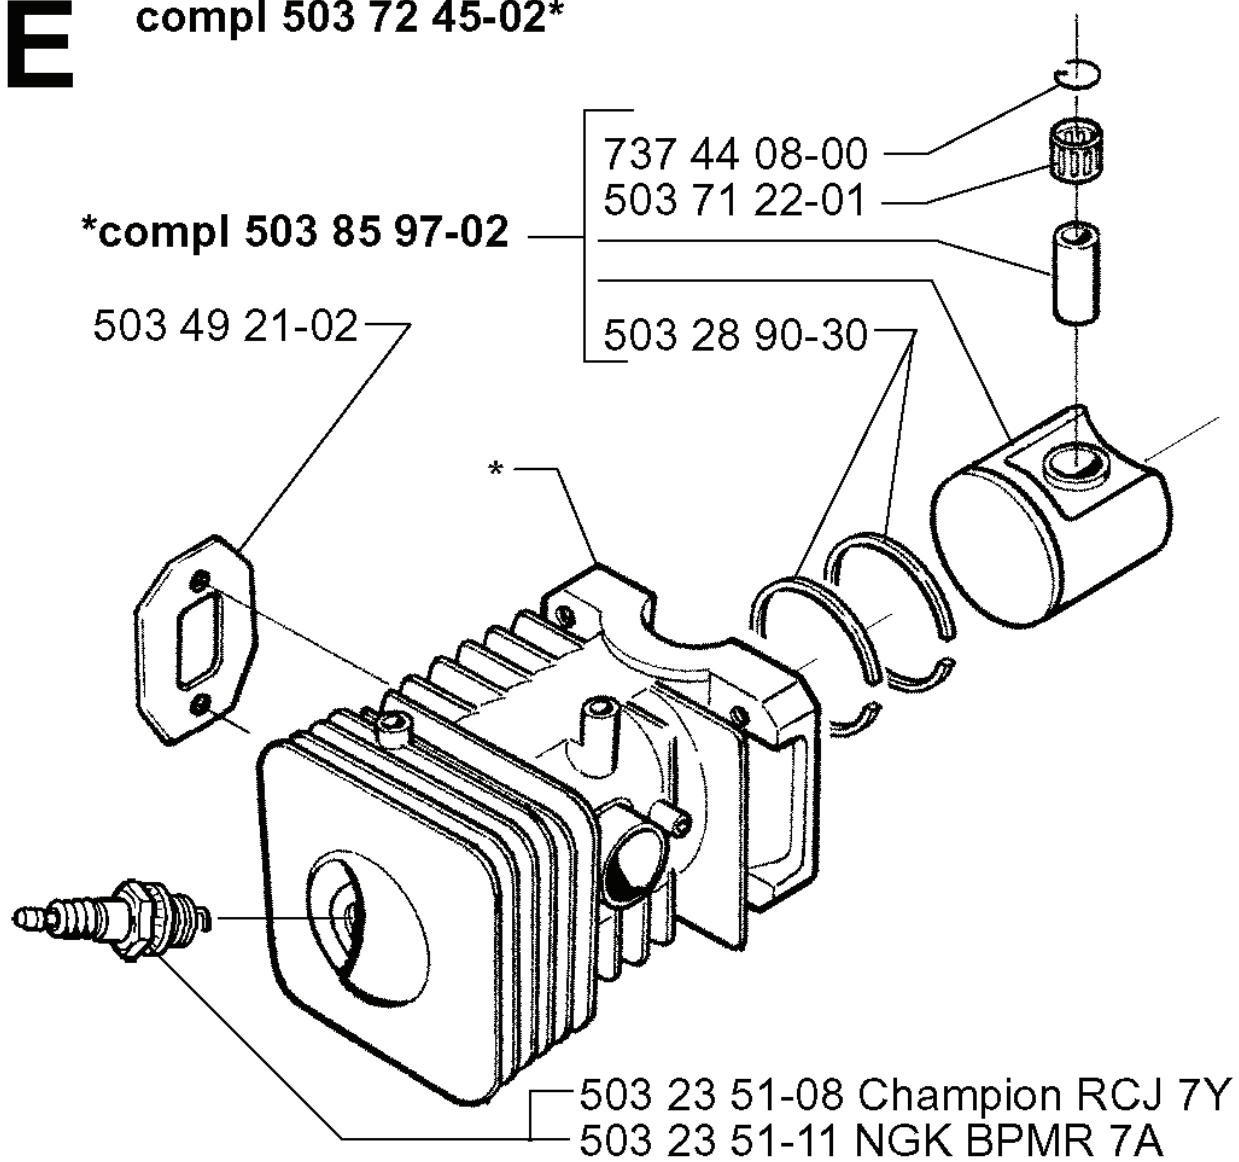

E compl 503 72 45-02*