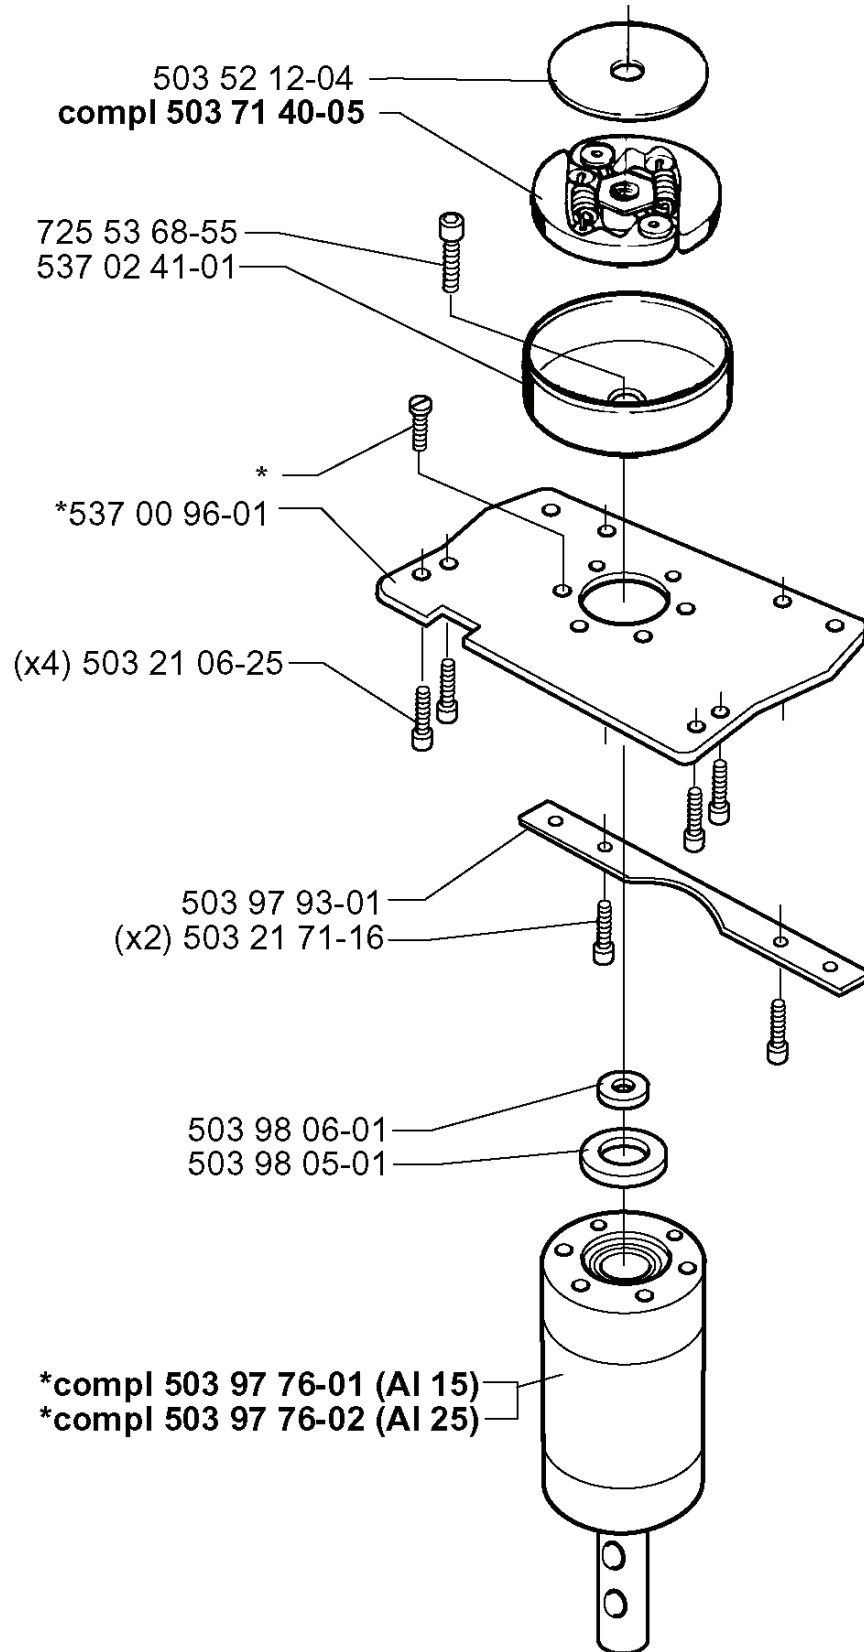

L

*compl 503 73 87-01

REF.	PART NO.	DESCRIPTION	REMARK	QTY.	KIT
5037387-01	503738701	CONTROL		1	
5037214-01	503721401	THROTTLE LOCKOUT		1	
5037215-01	503721501	THROTTLE TRIGGER		1	
5021993-02	502199302	SPRING		1	
5039792-01	503979201	PIPE CLAMP		1	
5032300-24	503230024	WASHER		1	
5022038-01	502203801	KNOB		1	
7252381-51	725238151	SCREW EHHM		1	
5039871-01	503987101	WIRING		1	
5370194-02	537019402	HANDLE ASSY	AI 25	1	
5370194-01	537019401	HANDLE ASSY	AI 15	1	
5022112-01	502211201	STAPLE		1	
5032107-22	503210722	SCREW IHSCT		1	
5037182-01	503718201	SWITCH		1	
5037433-01	503743301	HANDLE HALF		1	
5370193-01	537019301	PIPE		1	
5037432-01	503743201	HANDLE HALF		1	

537 03 87-01*
(x4)

130mm 531 00 75-05*
150mm 531 00 75-06*
200mm 531 00 75-07*
250mm 531 00 75-08*

REF.	PART NO.	DESCRIPTION	REMARK	QTY.	KIT
725 54 55-01	725545501	SCREW IHSCM		2	
531 00 75-08	531007508	CUTTING BLADE	250MM	1	
531 00 75-07	531007507	CUTTING BLADE	200MM	1	
531 00 75-06	531007506	CUTTING BLADE	150MM	1	
531 00 75-05	531007505	CUTTING BLADE	130MM	1	
537 03 87-01	537038701	SCREW		4	
537 03 57-01	537035701	GUARD	250MM	1	
537 03 56-01	537035601	GUARD	200MM	1	
537 03 55-01	537035501	GUARD	150MM	1	
537 03 54-01	537035401	GUARD	130MM	1	
537 03 58-01	537035801	STRAP		1	
531 00 75-04	531007504	DRILL	AI 25 250MM	1	
531 00 75-03	531007503	DRILL	AI 25 200MM	1	
531 00 75-02	531007502	DRILL	AI 15 150MM	1	
531 00 75-01	531007501	DRILL	AI 15 130MM	1	

J

REF.	PART NO.	DESCRIPTION	REMARK	QTY.	KIT
503 52 12-04	503521204	WASHER		1	
503 71 40-05	503714005	CLUTCH ASSY		1	
725 53 68-55	725536855	SCREW IHSCM		1	
537 02 41-01	537024101	CLUTCH DRUM		1	
537 00 96-01	537009601	FLANGE		1	
503 21 06-25	503210625	SCREW IHSCFT		4	
503 97 93-01	503979301	RULER		1	
503 21 71-16	503217116	SCREW IHSCFT		2	
503 98 06-01	503980601	SLEEVE		1	
503 98 05-01	503980501	SPACER		1	
503 97 76-01	503977601	GEAR	AI 15	1	
503 97 76-02	503977602	GEAR	AI 25	1	