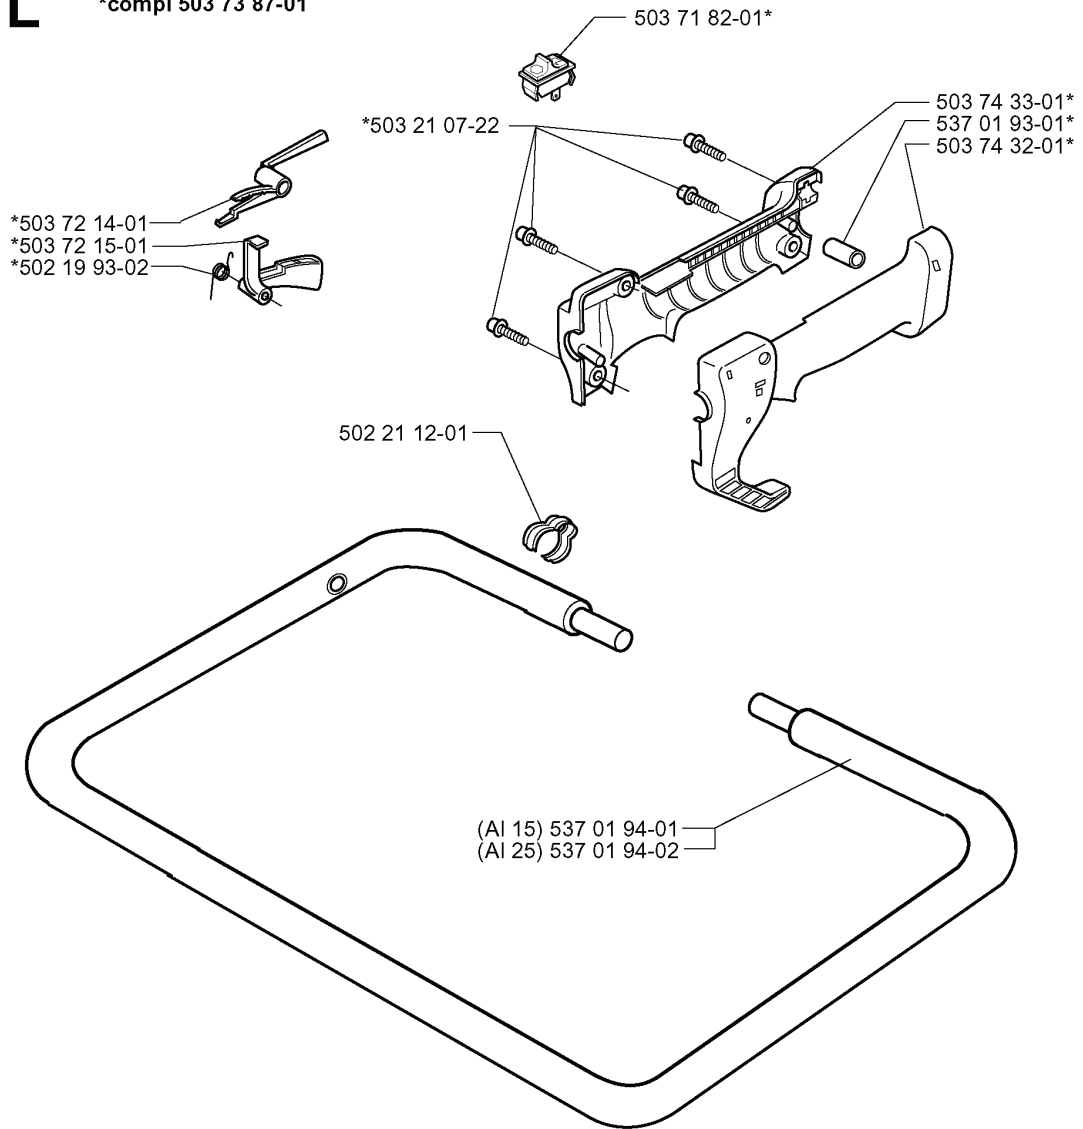

E compl 503 72 45-02*

REF.	PART NO.	DESCRIPTION	REMARK	QTY.	KIT
503 72 45-02	503724502	PISTON		1	
503 85 97-02	503859702	PISTON ASSY		1	
503 49 21-02	503492102	GASKET		1	
503 23 51-11	503235111	SPARK PLUG	NGK BPMR 7A	1	
503 23 51-08	503235108	SPARK PLUG	CHAMPION RCJ 7Y	1	
503 28 90-30	503289030	PISTON RING		1	
503 71 22-01	503712201	BEARING		1	
737 44 08-00	737440800	CIRCLIP		1	

REF.	PART NO.	DESCRIPTION	REMARK	QTY.	KIT
503 77 34-01	503773401	STARTER		1	
503 77 15-10	503771510	LABEL	AI 15	1	
503 77 15-11	503771511	LABEL	AI 25	1	
503 77 35-01	503773501	STARTER HOUSING		1	
530 03 71-60	530037160	STARTER HANDLE		1	
505 30 51-25	505305125	STARTER ROPE		1	
503 77 53-01	503775301	STARTER PULLEY		1	
503 23 00-35	503230035	WASHER		1	
503 21 06-16	503210616	SCREW IH SCT		1	
503 21 29-06	503212906	SCREW CCRPANT		1	
502 20 06-01	502200601	SPRING CASSETTE ASSY		1	
503 21 07-22	503210722	SCREW IH SCT		1	

L

*compl 503 73 87-01

REF.	PART NO.	DESCRIPTION	REMARK	QTY.	KIT
5037387-01	503738701	CONTROL		1	
5037214-01	503721401	THROTTLE LOCKOUT		1	
5037215-01	503721501	THROTTLE TRIGGER		1	
5021993-02	502199302	SPRING		1	
5039792-01	503979201	PIPE CLAMP		1	
5032300-24	503230024	WASHER		1	
5022038-01	502203801	KNOB		1	
7252381-51	725238151	SCREW EHHM		1	
5039871-01	503987101	WIRING		1	
5370194-02	537019402	HANDLE ASSY	AI 25	1	
5370194-01	537019401	HANDLE ASSY	AI 15	1	
5022112-01	502211201	STAPLE		1	
5032107-22	503210722	SCREW IHSCT		1	
5037182-01	503718201	SWITCH		1	
5037433-01	503743301	HANDLE HALF		1	
5370193-01	537019301	PIPE		1	
5037432-01	503743201	HANDLE HALF		1	