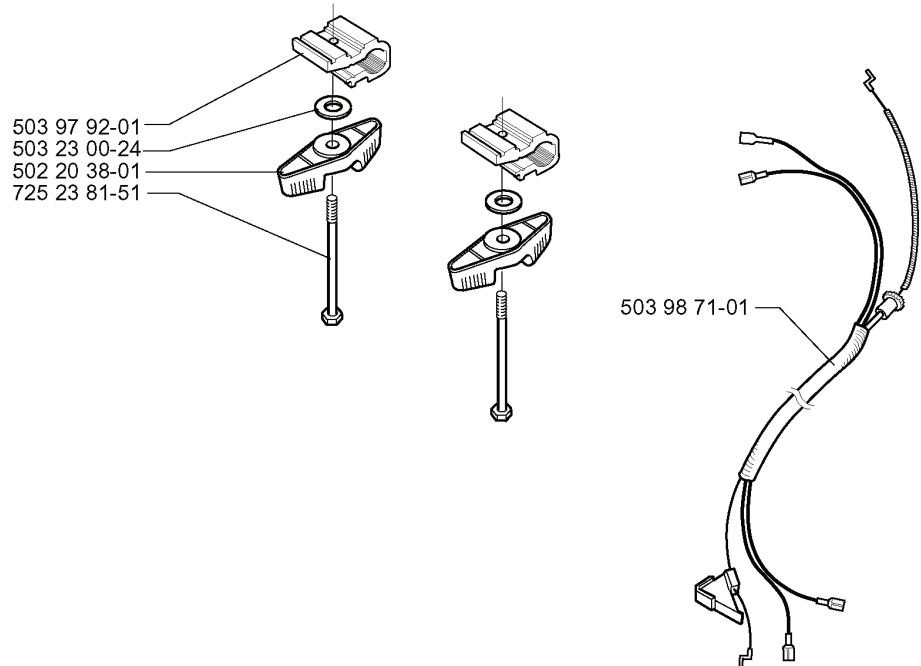

E compl 503 72 45-02*

REF.	PART NO.	DESCRIPTION	REMARK	QTY.	KIT
503 72 45-02	503724502	PISTON		1	
503 85 97-02	503859702	PISTON ASSY		1	
503 49 21-02	503492102	GASKET		1	
503 23 51-11	503235111	SPARK PLUG	NGK BPMR 7A	1	
503 23 51-08	503235108	SPARK PLUG	CHAMPION RCJ 7Y	1	
503 28 90-30	503289030	PISTON RING		1	
503 71 22-01	503712201	BEARING		1	
737 44 08-00	737440800	CIRCLIP		1	

H *compl 503 77 34-01

(AI 15) 503 77 15-10
(AI 25) 503 77 15-11

*503 77 35-01

*530 03 71-60

*505 30 51-25

*503 77 53-01
*503 23 00-35
*503 21 06-16

503 21 07-22

502 20 06-01*
503 21 29-06*

REF.	PART NO.	DESCRIPTION	REMARK	QTY.	KIT
503 77 34-01	503773401	STARTER		1	
503 77 15-10	503771510	LABEL	AI 15	1	
503 77 15-11	503771511	LABEL	AI 25	1	
503 77 35-01	503773501	STARTER HOUSING		1	
530 03 71-60	530037160	STARTER HANDLE		1	
505 30 51-25	505305125	STARTER ROPE		1	
503 77 53-01	503775301	STARTER PULLEY		1	
503 23 00-35	503230035	WASHER		1	
503 21 06-16	503210616	SCREW IH SCT		1	
503 21 29-06	503212906	SCREW CCRPANT		1	
502 20 06-01	502200601	SPRING CASSETTE ASSY		1	
503 21 07-22	503210722	SCREW IH SCT		1	

L

*compl 503 73 87-01

REF.	PART NO.	DESCRIPTION	REMARK	QTY.	KIT
5037387-01	503738701	CONTROL		1	
5037214-01	503721401	THROTTLE LOCKOUT		1	
5037215-01	503721501	THROTTLE TRIGGER		1	
5021993-02	502199302	SPRING		1	
5039792-01	503979201	PIPE CLAMP		1	
5032300-24	503230024	WASHER		1	
5022038-01	502203801	KNOB		1	
7252381-51	725238151	SCREW EHHM		1	
5039871-01	503987101	WIRING		1	
5370194-02	537019402	HANDLE ASSY	AI 25	1	
5370194-01	537019401	HANDLE ASSY	AI 15	1	
5022112-01	502211201	STAPLE		1	
5032107-22	503210722	SCREW IHSCT		1	
5037182-01	503718201	SWITCH		1	
5037433-01	503743301	HANDLE HALF		1	
5370193-01	537019301	PIPE		1	
5037432-01	503743201	HANDLE HALF		1	