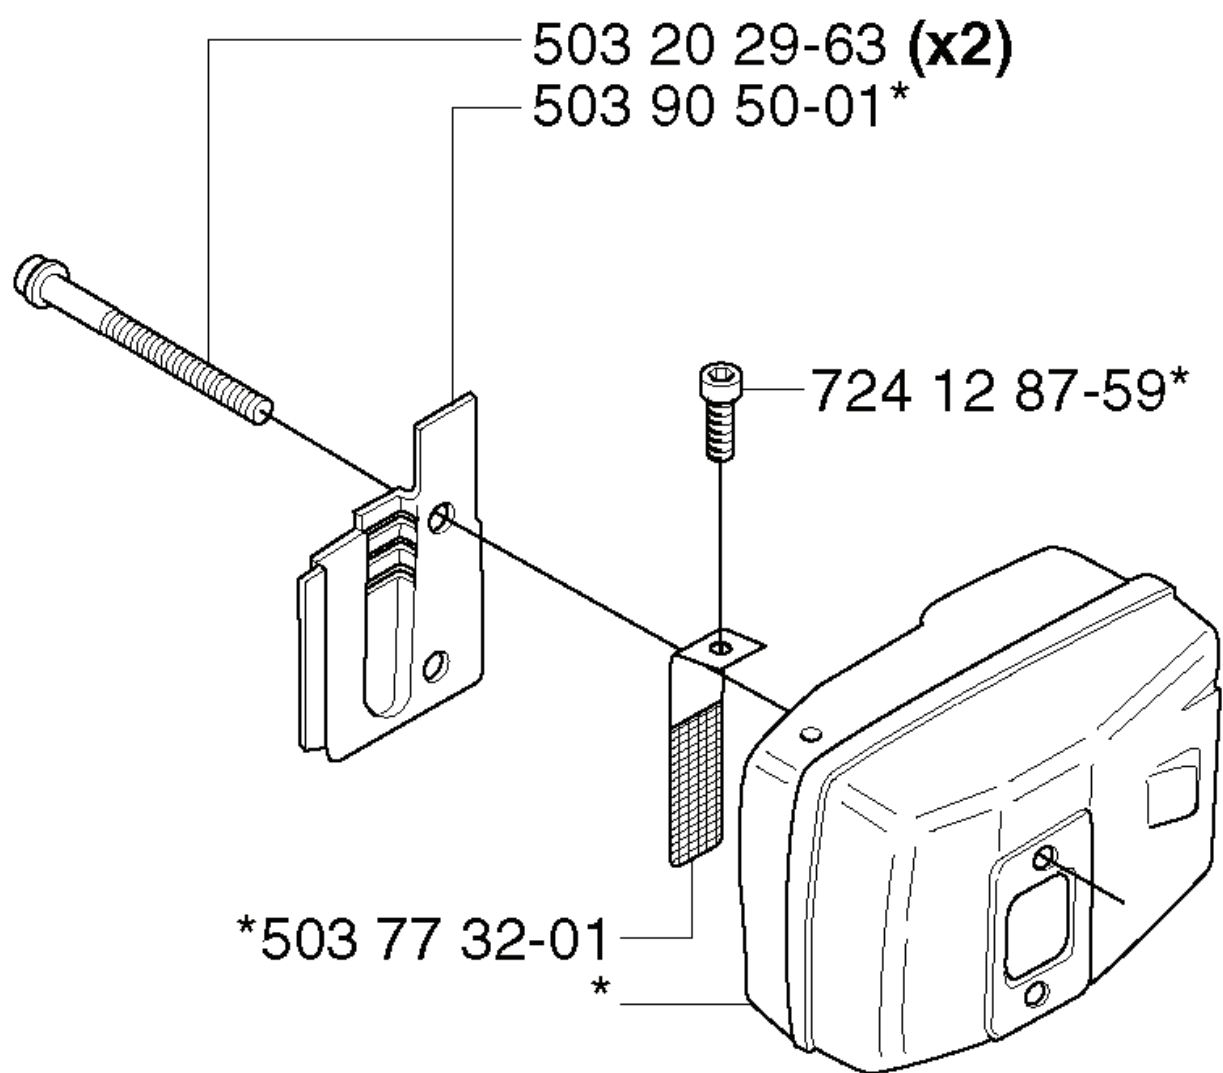

A *compl 503 90 48-01