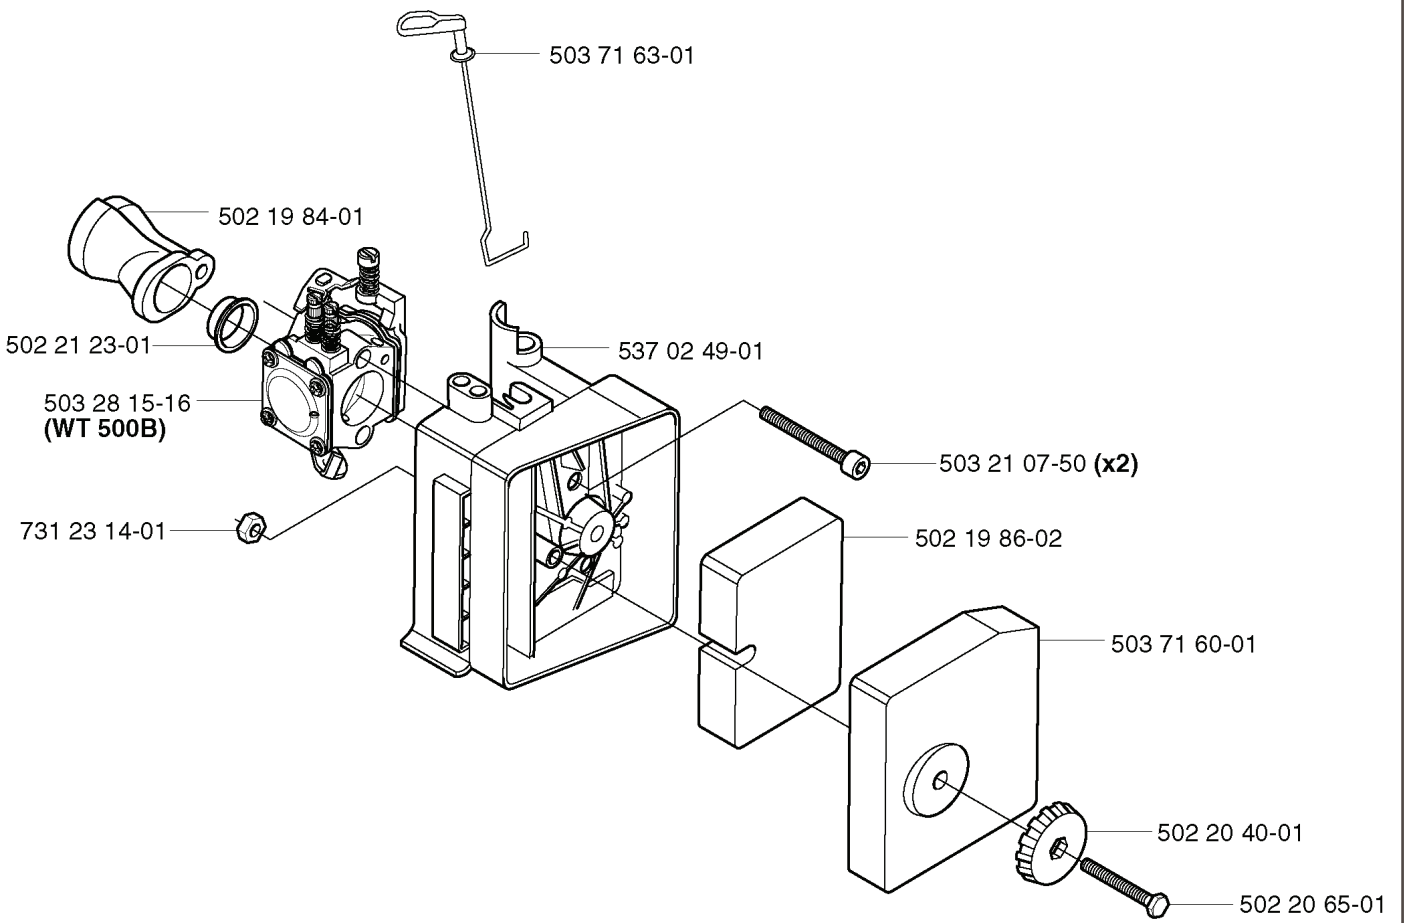

REF.	PART NO.	DESCRIPTION	REMARK	QTY.	KIT
505 31 67- 54	505316754	LOCK STYRMEMBRAN		1	

C *compl 503 72 44-04

REF.	PART NO.	DESCRIPTION	REMARK	QTY.	KIT
503 72 44-04	503724404	CRANKSHAFT ASSY		1	
503 91 34-01	503913401	BEARING CAGE		1	
503 71 22-01	503712201	BEARING		1	
503 91 07-01	503910701	BEARING CAGE		1	
503 90 95-01	503909501	CUP		1	
503 25 11-01	503251101	BALL BEARING		1	

L *compl 537 02 96-03 H 60
*compl 537 02 96-04 H 75

REF.	PART NO.	DESCRIPTION	REMARK	QTY.	KIT
537 02 96-03	537029603	CUTTING DECK	H 60	1	
537 02 96-04	537029604	CUTTING DECK	H 75	1	
537029701	537029701	PROTECTIVE COVER	H 60	1	
537029702	537029702	PROTECTIVE COVER	H 75	1	
503227501	503227501	NUT	H60	4	
537029301	537029301	PROTECTIVE PLATE	H 60	1	
537029302	537029302	PROTECTIVE PLATE	H 75	1	
537029503	537029503	BLADE	H 60. Qty in package only one	2	
537029504	537029504	BLADE	H 75. Qty in package only one	2	
537029401	537029401	BASEPLATE	H 60	1	
537029402	537029402	BASEPLATE	H 75	1	
503 92 28-01	503922801	SCREW	H 60	4	
503 77 27-01	503772701	SEALING		1	
503 96 16-01	503961601	SUPPORT		1	
503 22 24-01	503222401	LOCK NUT		3	

G

REF.	PART NO.	DESCRIPTION	REMARK	QTY.	KIT
502 19 84-01	502198401	INLET PIPE		1	
502 21 23-01	502212301	SUPPORT RING		1	
503 28 15-16	503281516	CARBURETTOR	WT 500B	1	
731 23 14-01	731231401	HEXAGON NUT		1	
537 02 49-01	537024901	FILTER HOLDER		1	
503 71 63-01	503716301	CHOKE CONTROL		1	
502 20 65-01	502206501	SCREW EHHM		1	
502 20 40-01	502204001	KNOB		1	
503 71 60-01	503716001	FILTER COVER		1	
502 19 86-02	502198602	AIR FILTER		1	
503 21 07-50	503210750	SCREW IHSCFT		2	