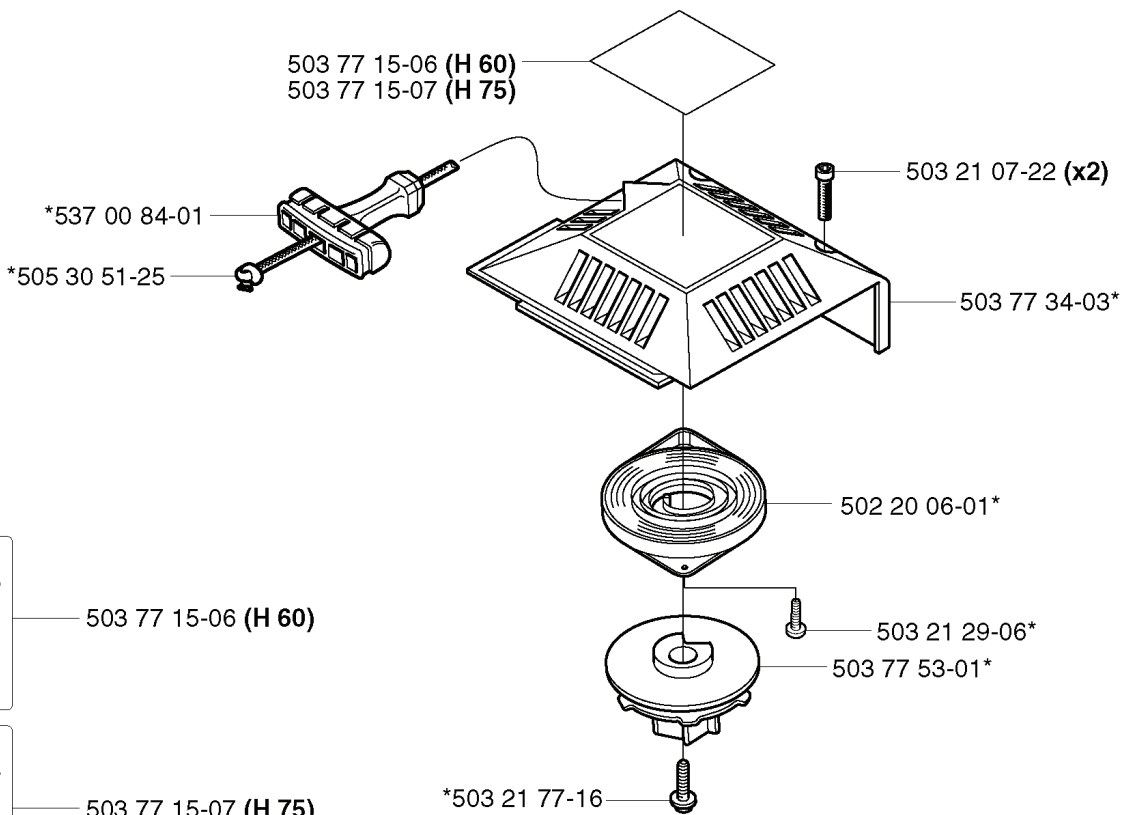

H *compl 503 77 34-02

Husqvarna
E-tech
225H60
PAT. PEND.

503 77 15-06 (H 60)

Husqvarna
E-tech
225H75
PAT. PEND.

503 77 15-07 (H 75)