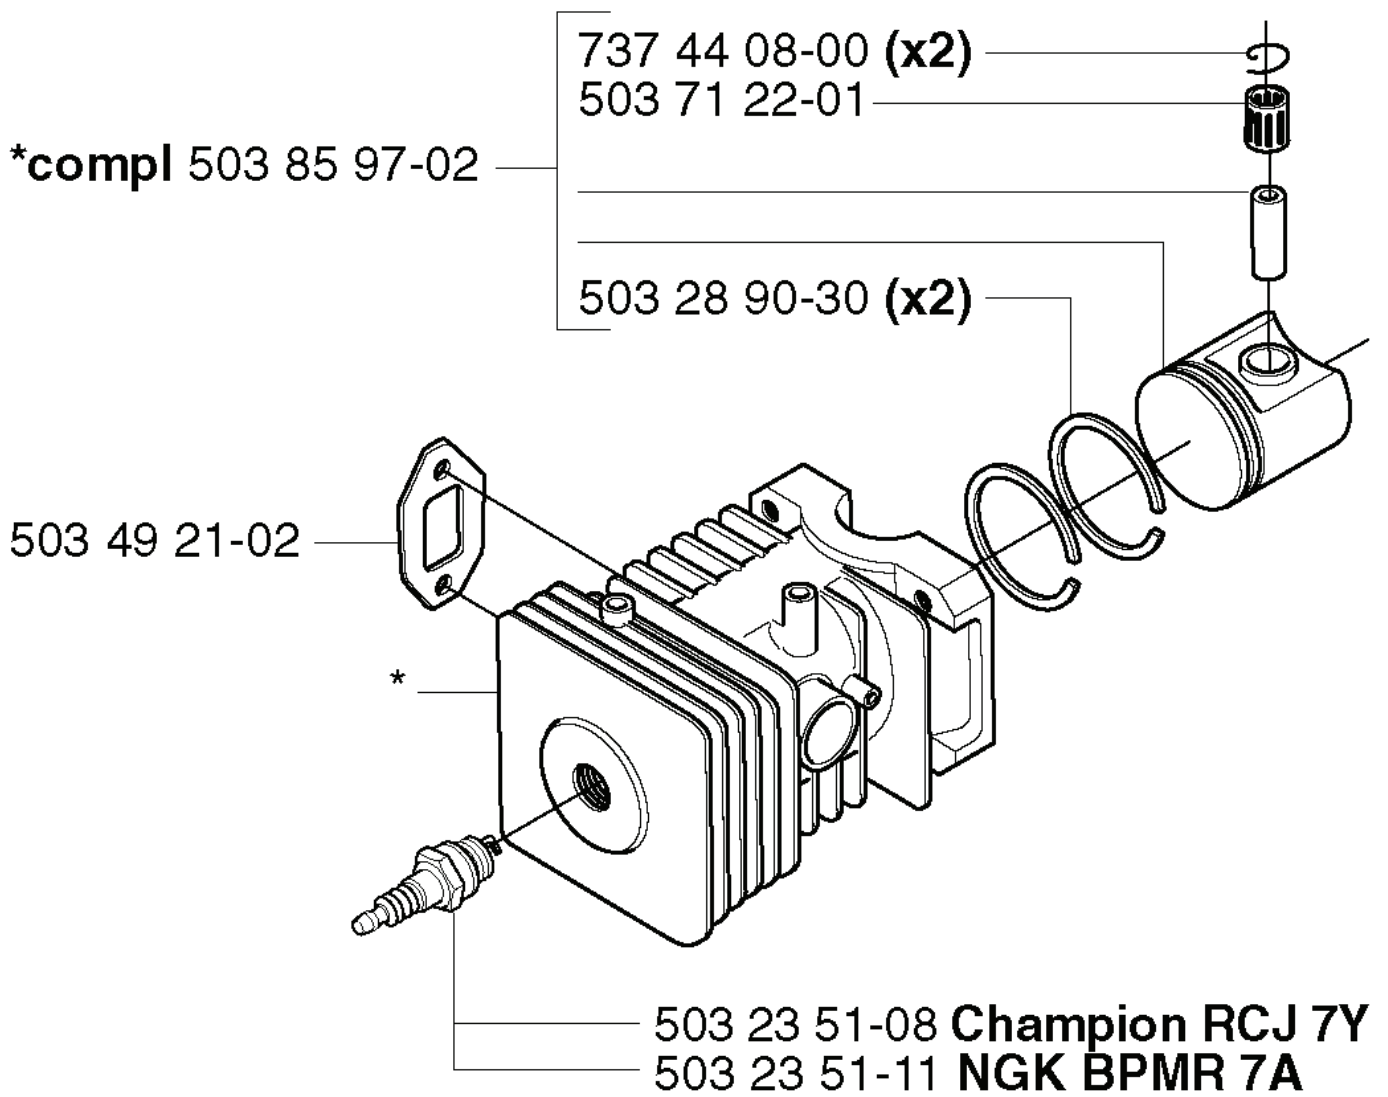

G

REF.	PART NO.	DESCRIPTION	REMARK	QTY.	KIT
502 19 84-01	502198401	INLET PIPE		1	
502 21 23-01	502212301	SUPPORT RING		1	
503 28 15-16	503281516	CARBURETTOR	WT 500B	1	
731 23 14-01	731231401	HEXAGON NUT		1	
537 02 49-01	537024901	FILTER HOLDER		1	
503 71 63-01	503716301	CHOKE CONTROL		1	
502 20 65-01	502206501	SCREW EHHM		1	
502 20 40-01	502204001	KNOB		1	
503 71 60-01	503716001	FILTER COVER		1	
502 19 86-02	502198602	AIR FILTER		1	
503 21 07-50	503210750	SCREW IHSCFT		2	

H *compl 503 77 34-02

 **Husqvarna**
E-tech
225H60
PAT. PEND.

503 77 15-06 (H 60)

 **Husqvarna**
E-tech
225H75
PAT. PEND.

503 77 15-07 (H 75)

REF.	PART NO.	DESCRIPTION	REMARK	QTY.	KIT
5037734-02	503773402	STARTER		1	
5037715-07	503771507	LABEL	H 75	1	
5370084-01	537008401	STARTER HANDLE		1	
5053051-25	505305125	STARTER ROPE		1	
5037715-06	503771506	LABEL	H 60	1	
5032177-16	503217716	SCREW IHSCT		1	
5037753-01	503775301	STARTER PULLEY		1	
5032129-06	503212906	SCREW CCRPANT		1	
5022006-01	502200601	SPRING CASSETTE ASSY		1	
5037734-03	503773403	STARTER		1	
5032107-22	503210722	SCREW IHSCT		2	

A *compl 503 90 48-01

REF.	PART NO.	DESCRIPTION	REMARK	QTY.	KIT
503 90 48-01	503904801	MUFFLER ASSY		1	
503 20 29-63	503202963	SCREW IHSCFM		2	
503 90 50-01	503905001	EXHAUST DUCT		1	
503 77 32-01	503773201	SPARK ARRESTER		1	
724 12 87-59	724128759	SCREW CRPANM		1	

E ***compl 503 89 94-01**

REF.	PART NO.	DESCRIPTION	REMARK	QTY.	KIT
503 89 94-01	503899401	CYLINDER ASSY		1	
503 85 97-02	503859702	PISTON ASSY		1	
503 49 21-02	503492102	GASKET		1	
503 23 51-08	503235108	SPARK PLUG	CHAMPION RCJ 7Y	1	
503 23 51-11	503235111	SPARK PLUG	NGK BPMR 7A	1	
503 28 90-30	503289030	PISTON RING		2	
503 71 22-01	503712201	BEARING		1	
737 44 08-00	737440800	CIRCLIP		2	