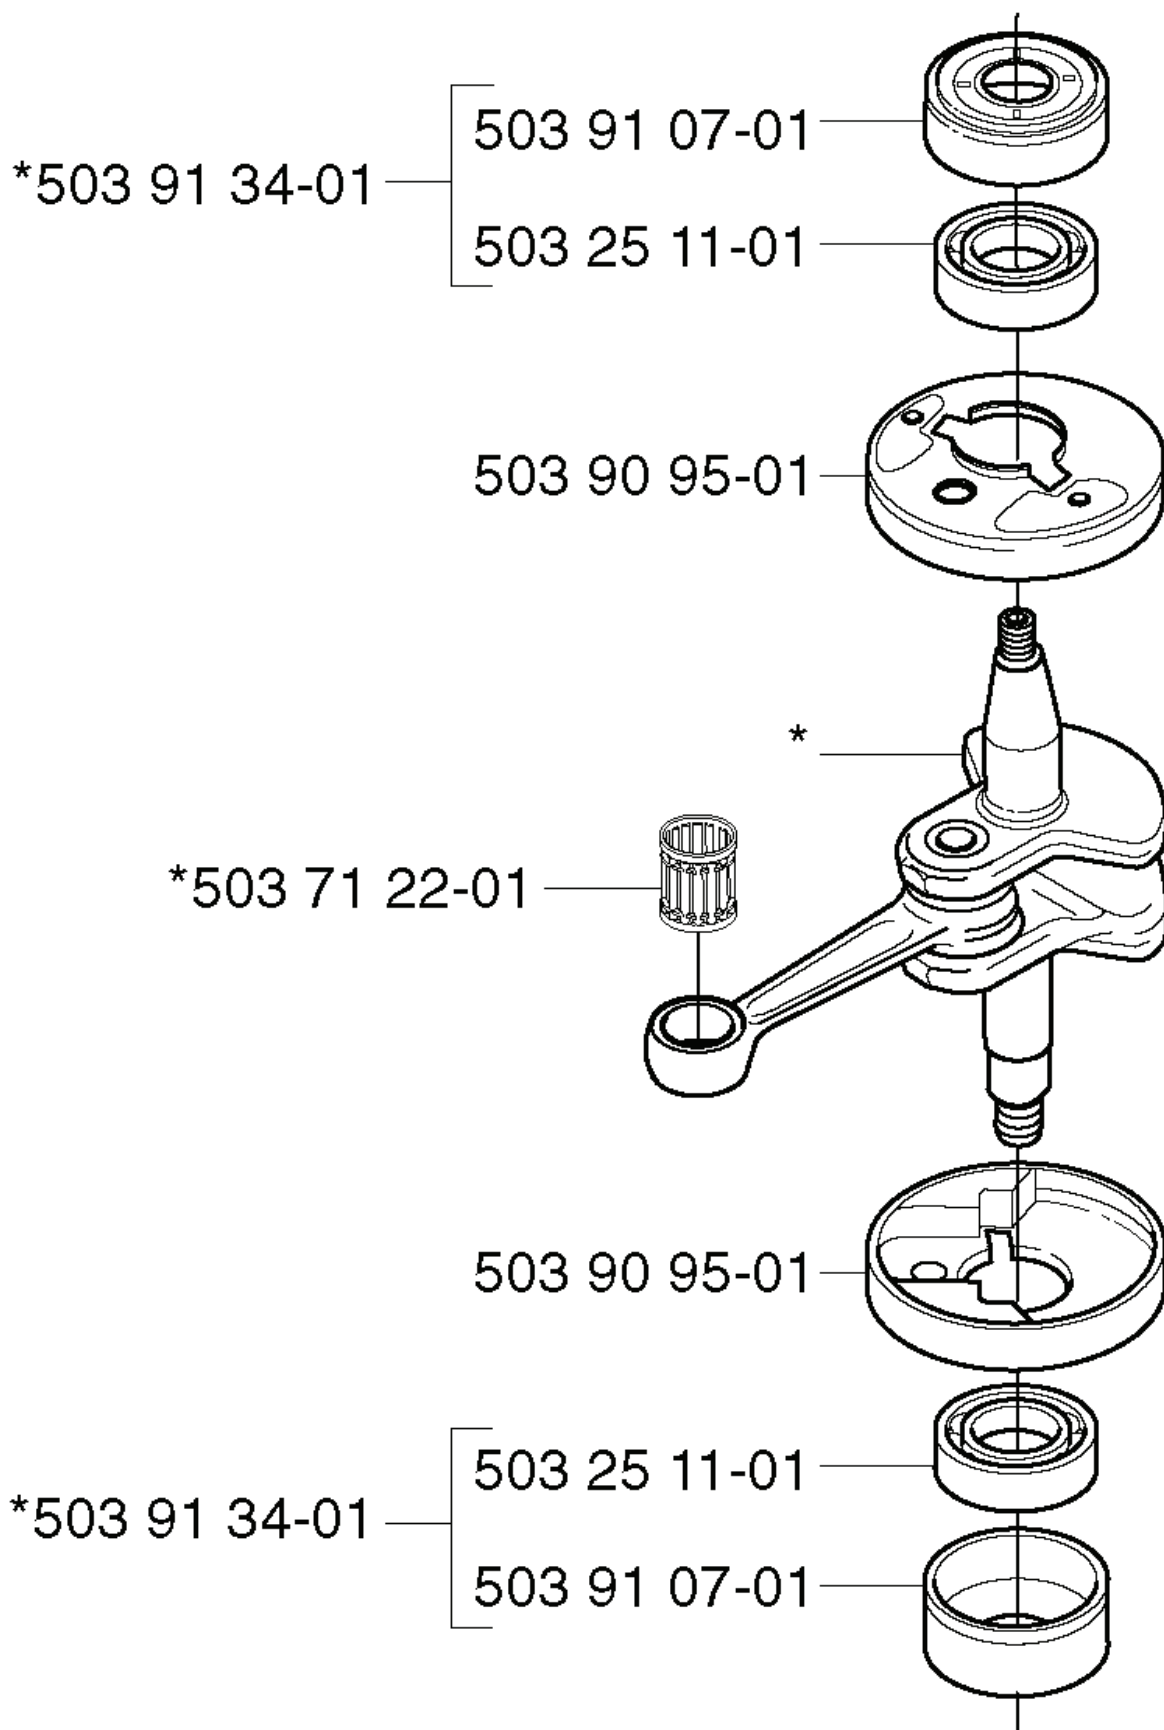

C *compl 503 72 44-04