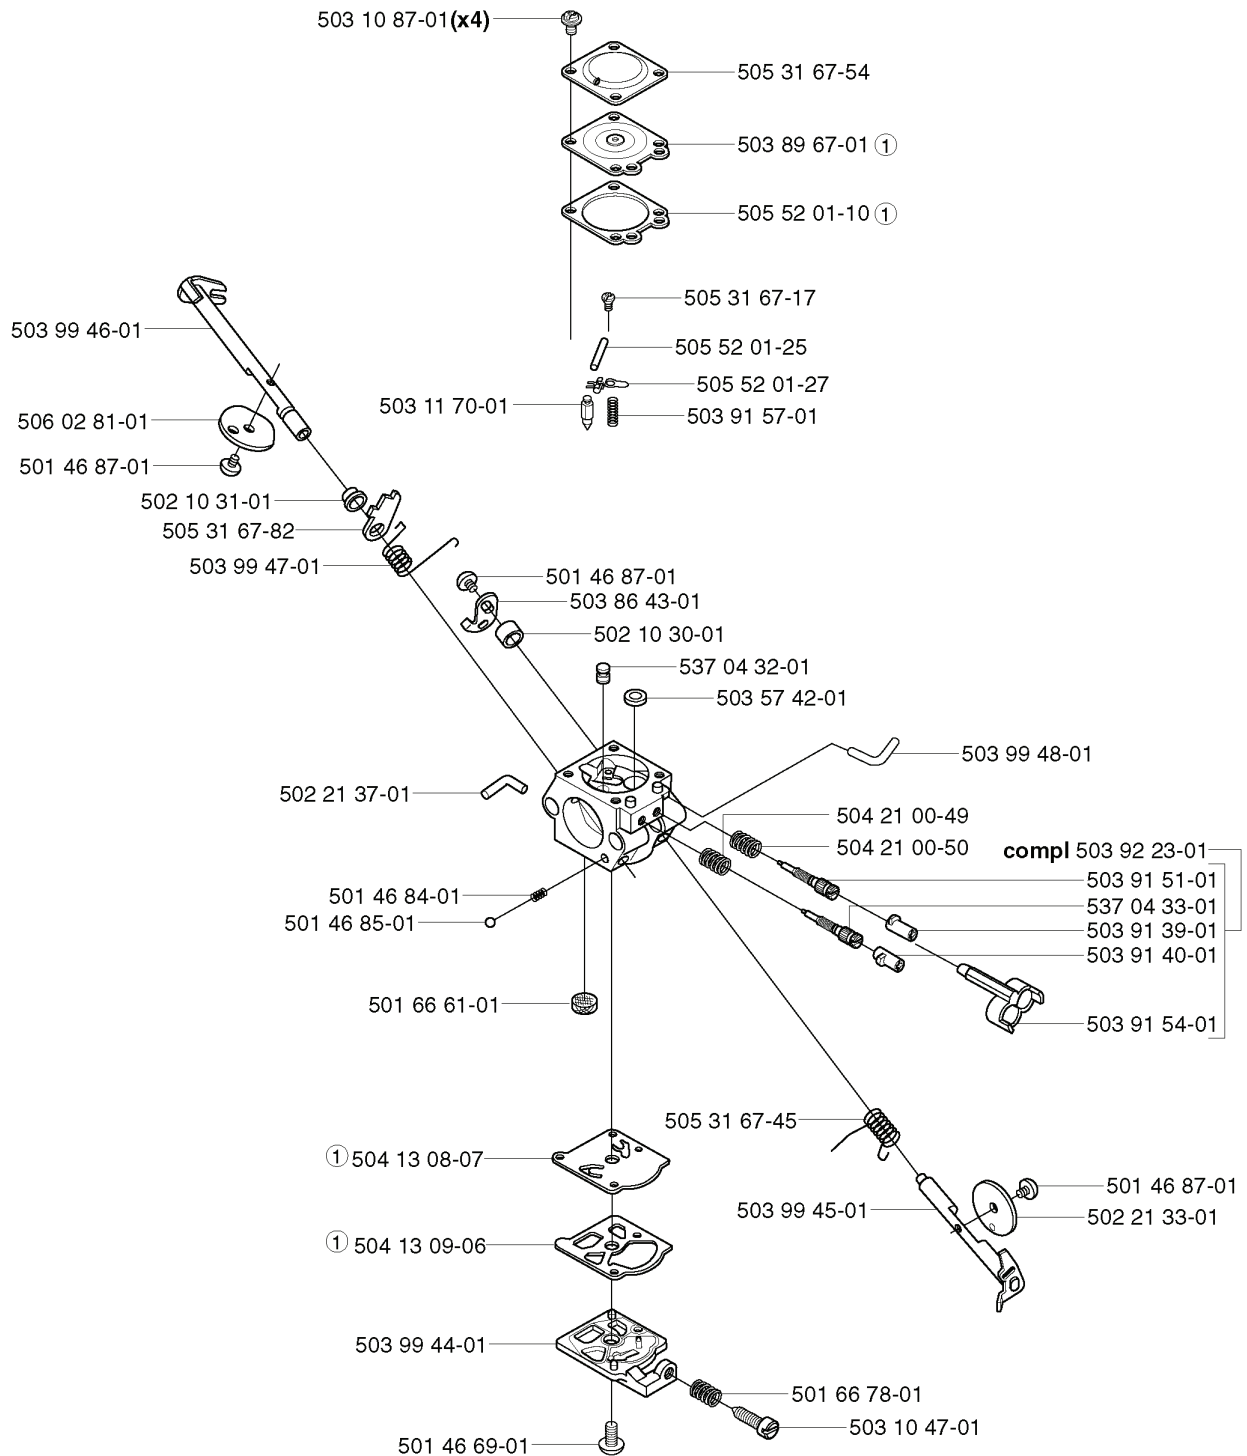

225 H75, 20022200001-Current

SPARE PARTS LIST

B

*compl 503 79 06-01

503 79 05-02* (x2)

503 22 10-11

503 81 24-01* (x2)

503 23 01-01

503 81 29-01* (x2)

*

503 24 44-01

503 20 25-16 (x2)

503 84 32-01

501 48 54-02

REF.	PART NO.	DESCRIPTION	REMARK	QTY.	KIT
503 79 06-01	503790601	FLYWHEEL		1	
503 22 10-11	503221011	HEXAGON NUT		1	
503 23 01-01	503230101	WASHER		1	
503 24 44-01	503244401	FLAT PIN		1	
501 48 54-02	501485402	SPARK PLUG CAP		1	
503 84 32-01	503843201	IGNITION MODULE		1	
503 20 25-16	503202516	SCREW IHSCM		2	
503 81 29-01	503812901	SPRING		2	
503 81 24-01	503812401	STARTER PAWL		2	
503 79 05-02	503790502	RIVET		2	

J *compl 503 77 16-06

REF.	PART NO.	DESCRIPTION	REMARK	QTY.	KIT
503 77 16-06	503771606	GEAR HOUSING		1	
503 52 12-04	503521204	WASHER		1	
503 71 40-05	503714005	CLUTCH ASSY		1	
503 77 18-01	503771801	CLUTCH DRUM ASSY		1	
502 28 61-01	502286101	CLIP		2	
503 92 28-02	503922802	SCREW		1	
503 21 68-16	503216816	SCREW IHSCFT		1	
503 77 23-03	503772303	GASKET		1	
503 77 25-02	503772502	HUB CAP		1	
503 21 71-16	503217116	SCREW IHSCFT		7	
503 69 63-02	503696302	PLUG		1	
503 77 87-01	503778701	ECCENTRIC		1	
503 77 22-01	503772201	CONNECTING ROD		1	
503 77 24-01	503772401	WEAR PROTECTION		1	
735 31 33-10	735313310	CIRCLIP		1	
738 22 02-19	738220219	BALL BEARING		1	
503 21 06-25	503210625	SCREW IHSCFT		4	
503 77 16-05	503771605	GEAR HOUSING		1	

REF.	PART NO.	DESCRIPTION	REMARK	QTY.	KIT
505 31 67- 54	505316754	LOCK STYRMEMBRAN		1	

C *compl 503 72 44-04

REF.	PART NO.	DESCRIPTION	REMARK	QTY.	KIT
503 72 44-04	503724404	CRANKSHAFT ASSY		1	
503 91 34-01	503913401	BEARING CAGE		1	
503 71 22-01	503712201	BEARING		1	
503 91 07-01	503910701	BEARING CAGE		1	
503 90 95-01	503909501	CUP		1	
503 25 11-01	503251101	BALL BEARING		1	