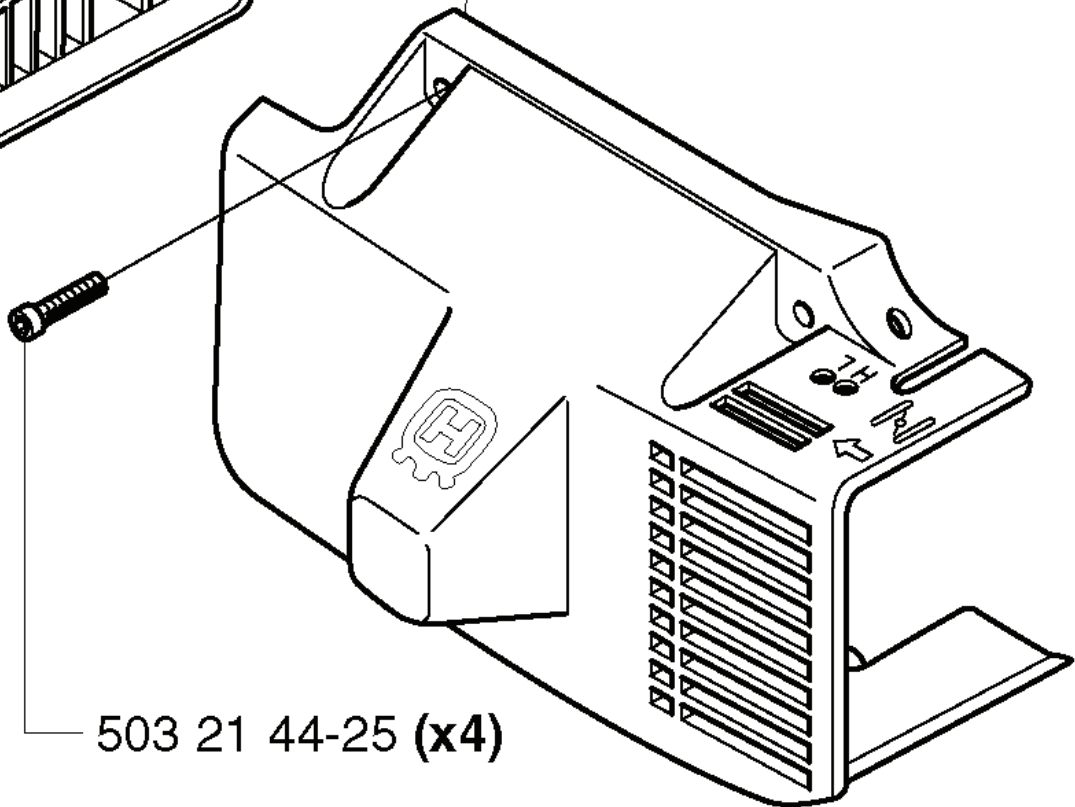

F

537 03 44-01

503 77 14-02

503 87 41-04

503 21 44-25 (x4)