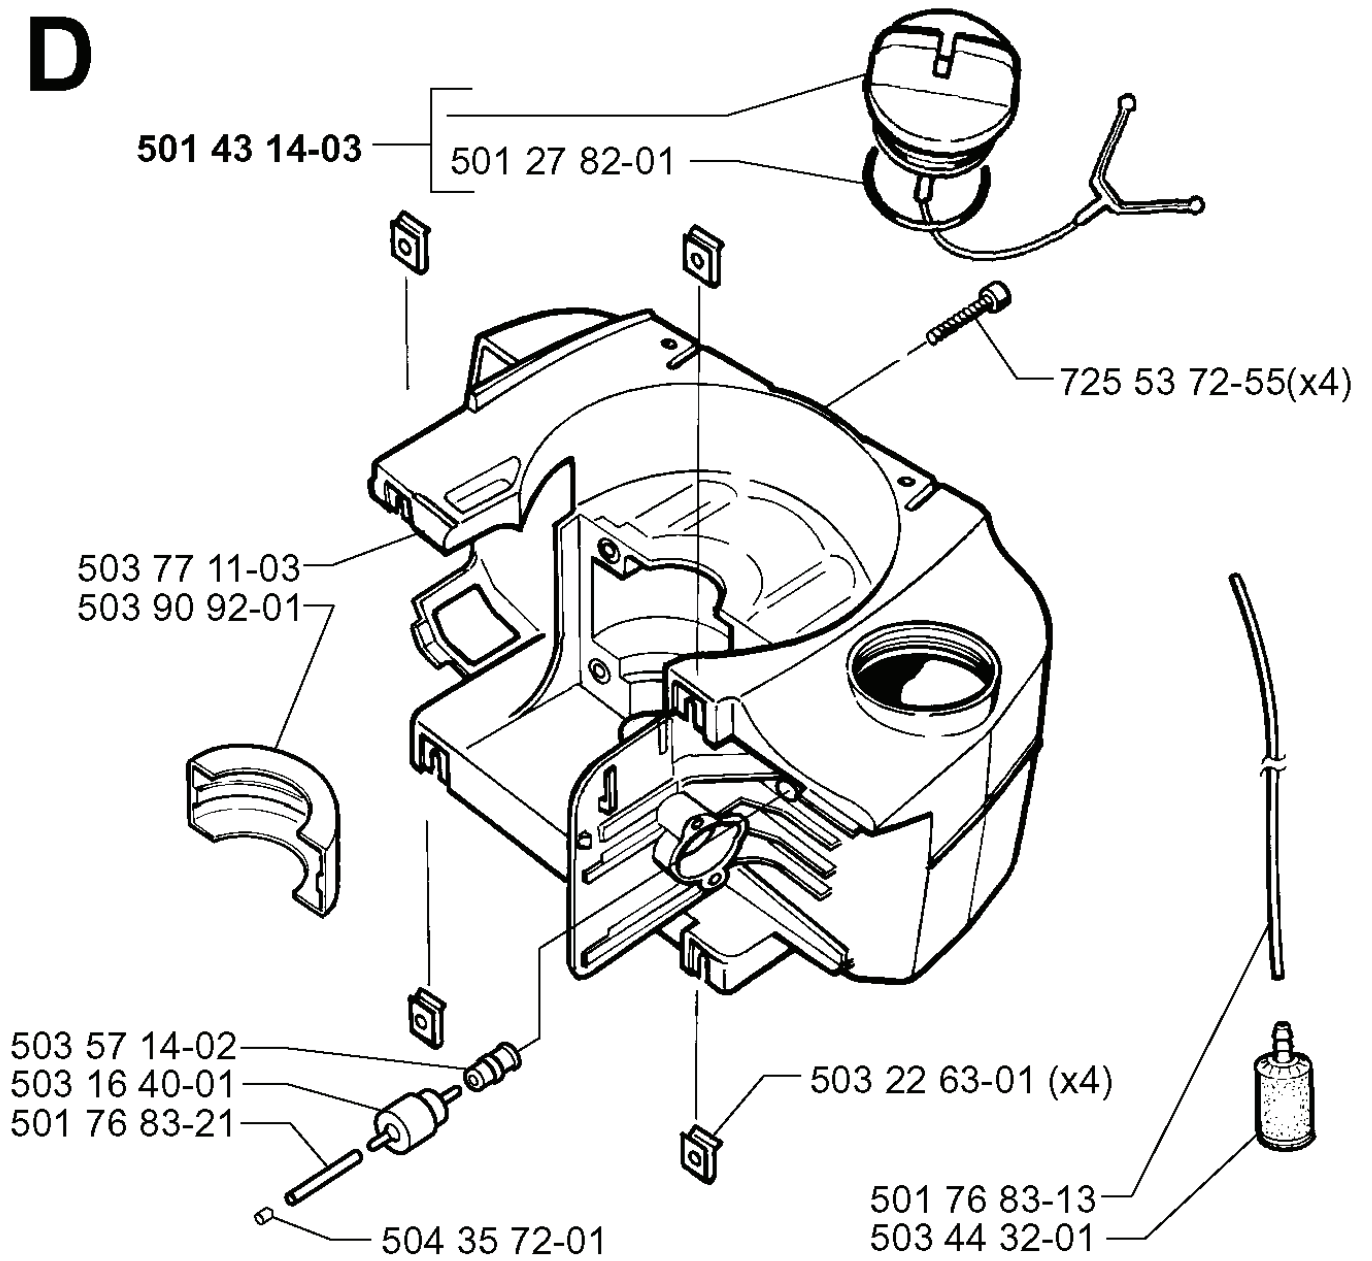

225 H75, 19970500001-19980900000

SPARE PARTS LIST

A

***compl 503 90 48-01**

503 20 21-63

503 90 50-01*

725 52 87-55

*503 77 32-01

*

REF.	PART NO.	DESCRIPTION	REMARK	QTY.	KIT
503 90 48-01	503904801	MUFFLER ASSY		1	
503 77 32-01	503773201	SPARK ARRESTER		1	
725 52 87-55	725528755	SCREW IHSCM		1	
503 90 50-01	503905001	EXHAUST DUCT		1	
503 20 21-63	503202163	SCREW IHSCM		1	

D

REF.	PART NO.	DESCRIPTION	REMARK	QTY.	KIT
501 43 14-03	501431403	TANK CAP ASSY		1	
503 77 11-03	503771103	CRANKCASE		1	
503 90 92-01	503909201	INSERT		1	
503 57 14-02	503571402	VENTILATING HOSE		1	
503 16 40-01	503164001	TANK VENT		1	
501 76 83-21	501768321	FUEL HOSE		1	
504 35 72-01	504357201	PLUG		1	
503 44 32-01	503443201	FUEL FILTER		1	
501 76 83-13	501768313	FUEL HOSE		1	
503 22 63-01	503226301	NUT QUICK-COUPLING		4	
725 53 72-55	725537255	SCREW IHSCM		4	
501 27 82-01	501278201	GASKET		1	

H *compl 503 77 34-01

REF.	PART NO.	DESCRIPTION	REMARK	QTY.	KIT
503 77 34-01	503773401	STARTER		1	
503 77 15-06	503771506	LABEL	H 60	1	
503 77 15-07	503771507	LABEL	H 75	1	
503 77 35-01	503773501	STARTER HOUSING		1	
530 03 71-60	530037160	STARTER HANDLE		1	
505 30 51-25	505305125	STARTER ROPE		1	
503 77 53-01	503775301	STARTER PULLEY		1	
503 23 00-35	503230035	WASHER		1	
503 21 06-16	503210616	SCREW IHSCT		1	
503 21 29-06	503212906	SCREW CCRPANT		1	
502 20 06-01	502200601	SPRING CASSETTE ASSY		1	
503 21 07-22	503210722	SCREW IHSCT		1	