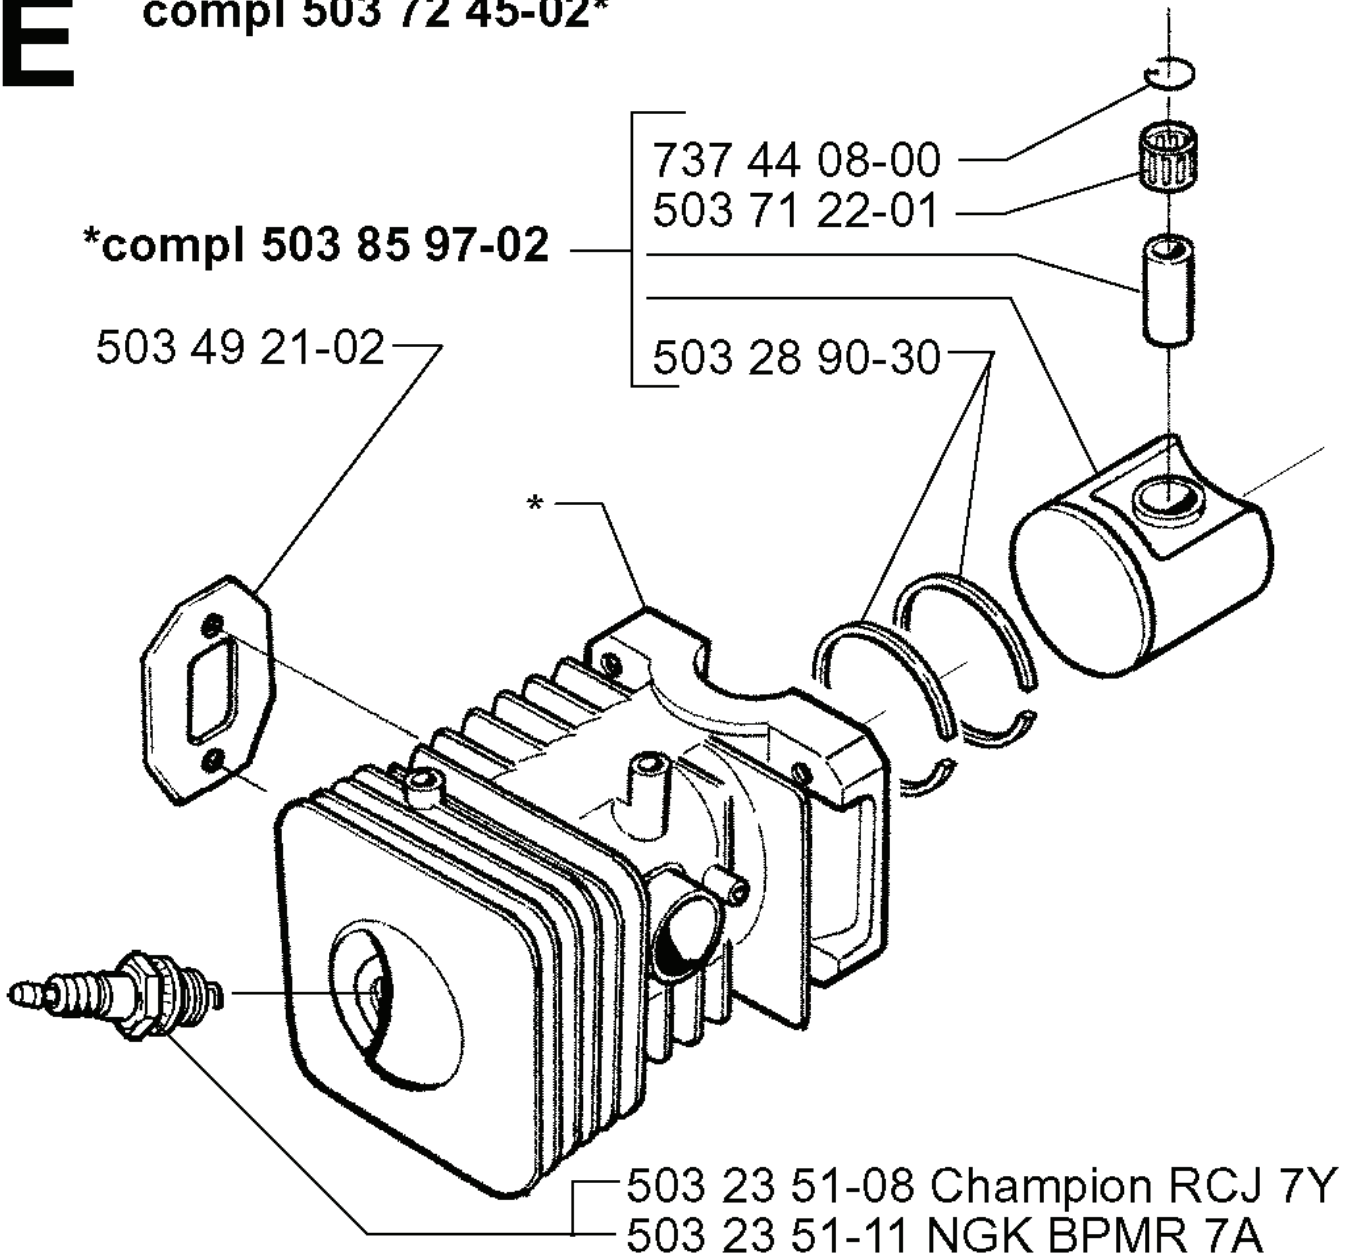

E compl 503 72 45-02*