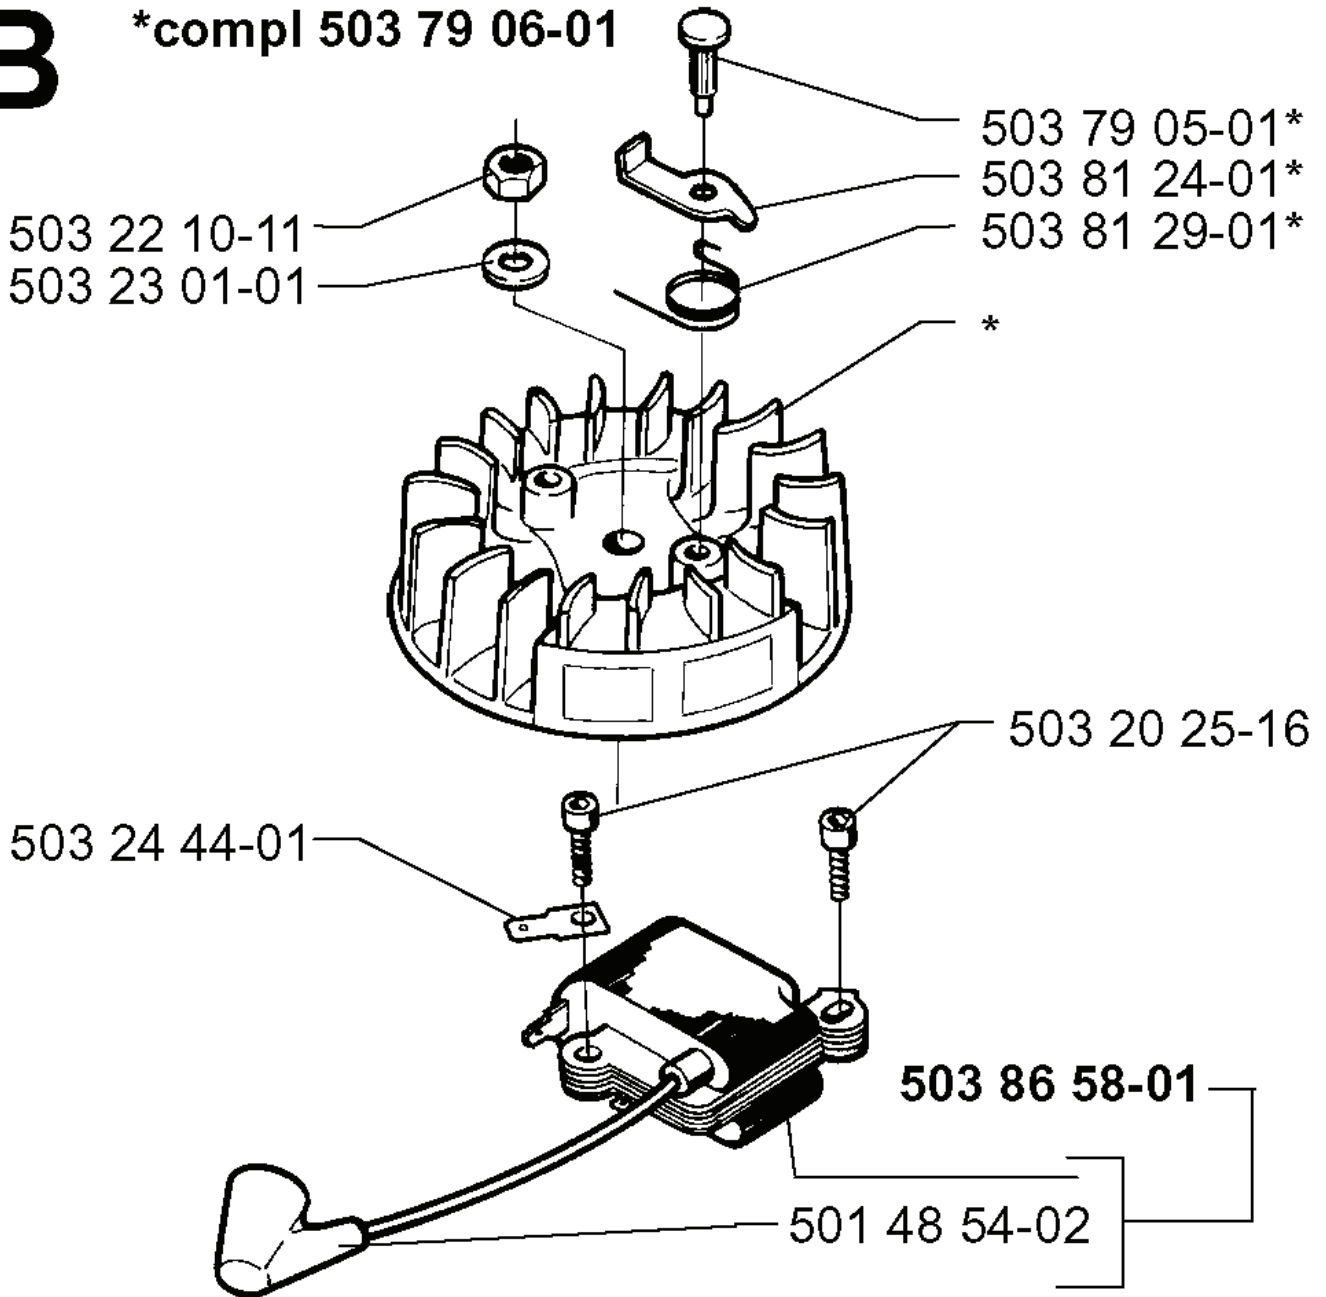

C

***compl 503 72 44-04**

REF.	PART NO.	DESCRIPTION	REMARK	QTY.	KIT
503 72 44-04	503724404	CRANKSHAFT ASSY		1	
503 91 34-01	503913401	BEARING CAGE		1	
503 91 07-01	503910701	BEARING CAGE		1	
503 71 22-01	503712201	BEARING		1	
503 90 95-01	503909501	CUP		1	
738 22 01-25	738220125	BALL BEARING		1	

B

***compl 503 79 06-01**

REF.	PART NO.	DESCRIPTION	REMARK	QTY.	KIT
503 79 06-01	503790601	FLYWHEEL		1	
503 22 10-11	503221011	HEXAGON NUT		1	
503 23 01-01	503230101	WASHER		1	
503 24 44-01	503244401	FLAT PIN		1	
501 48 54-02	501485402	SPARK PLUG CAP		1	
503 86 58-01	503865801	ELECTRONIC MODULE		1	
503 20 25-16	503202516	SCREW IHSCM		1	
503 81 29-01	503812901	SPRING		1	
503 81 24-01	503812401	STARTER PAWL		1	
503 79 05-01	503790501	RIVET		1	