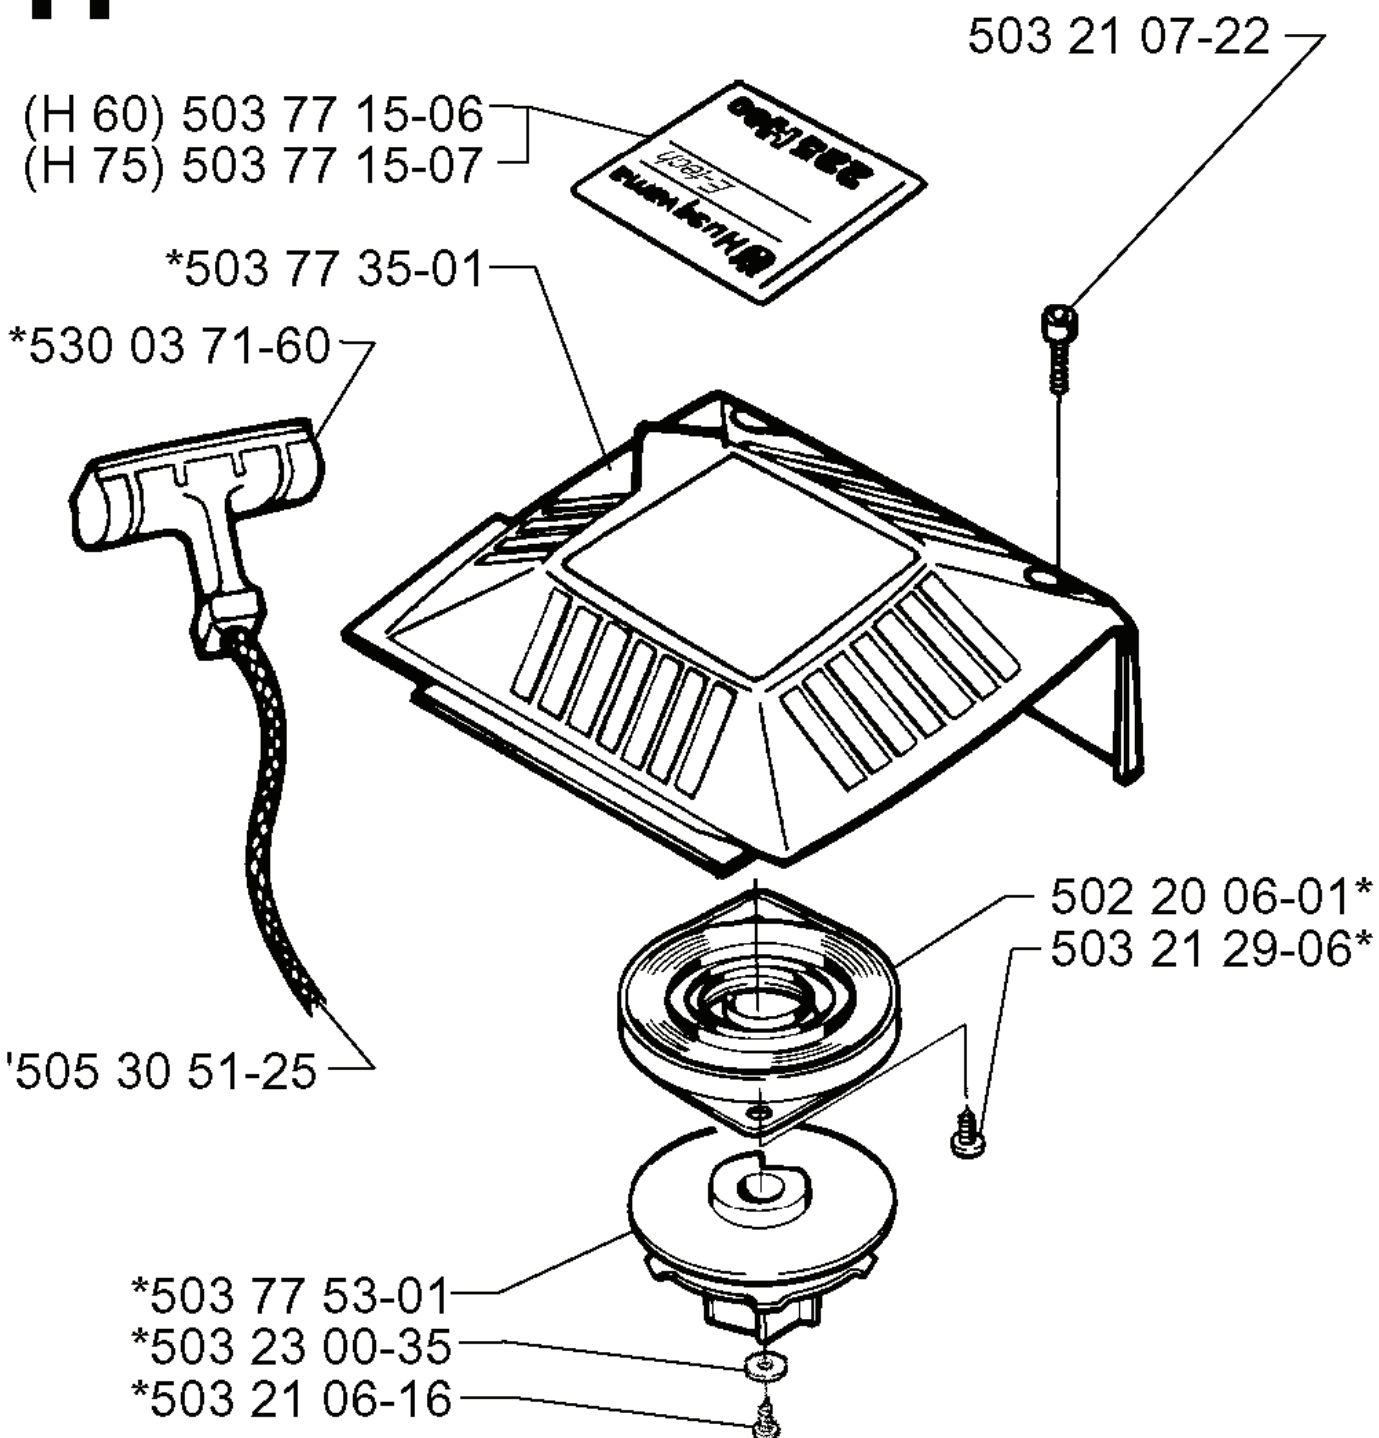

*

REF.	PART NO.	DESCRIPTION	REMARK	QTY.	KIT
503 90 48-01	503904801	MUFFLER ASSY		1	
503 77 32-01	503773201	SPARK ARRESTER		1	
725 52 87-55	725528755	SCREW IHSCM		1	
503 90 50-01	503905001	EXHAUST DUCT		1	
503 20 21-63	503202163	SCREW IHSCM		1	

D

REF.	PART NO.	DESCRIPTION	REMARK	QTY.	KIT
501 43 14-03	501431403	TANK CAP ASSY		1	
503 77 11-03	503771103	CRANKCASE		1	
503 90 92-01	503909201	INSERT		1	
503 57 14-02	503571402	VENTILATING HOSE		1	
503 16 40-01	503164001	TANK VENT		1	
501 76 83-21	501768321	FUEL HOSE		1	
504 35 72-01	504357201	PLUG		1	
503 44 32-01	503443201	FUEL FILTER		1	
501 76 83-13	501768313	FUEL HOSE		1	
503 22 63-01	503226301	NUT QUICK-COUPLING		4	
725 53 72-55	725537255	SCREW IHSCM		4	
501 27 82-01	501278201	GASKET		1	

H *compl 503 77 34-01

REF.	PART NO.	DESCRIPTION	REMARK	QTY.	KIT
503 77 34-01	503773401	STARTER		1	
503 77 15-06	503771506	LABEL	H 60	1	
503 77 15-07	503771507	LABEL	H 75	1	
503 77 35-01	503773501	STARTER HOUSING		1	
530 03 71-60	530037160	STARTER HANDLE		1	
505 30 51-25	505305125	STARTER ROPE		1	
503 77 53-01	503775301	STARTER PULLEY		1	
503 23 00-35	503230035	WASHER		1	
503 21 06-16	503210616	SCREW IHSCT		1	
503 21 29-06	503212906	SCREW CCRPANT		1	
502 20 06-01	502200601	SPRING CASSETTE ASSY		1	
503 21 07-22	503210722	SCREW IHSCT		1	