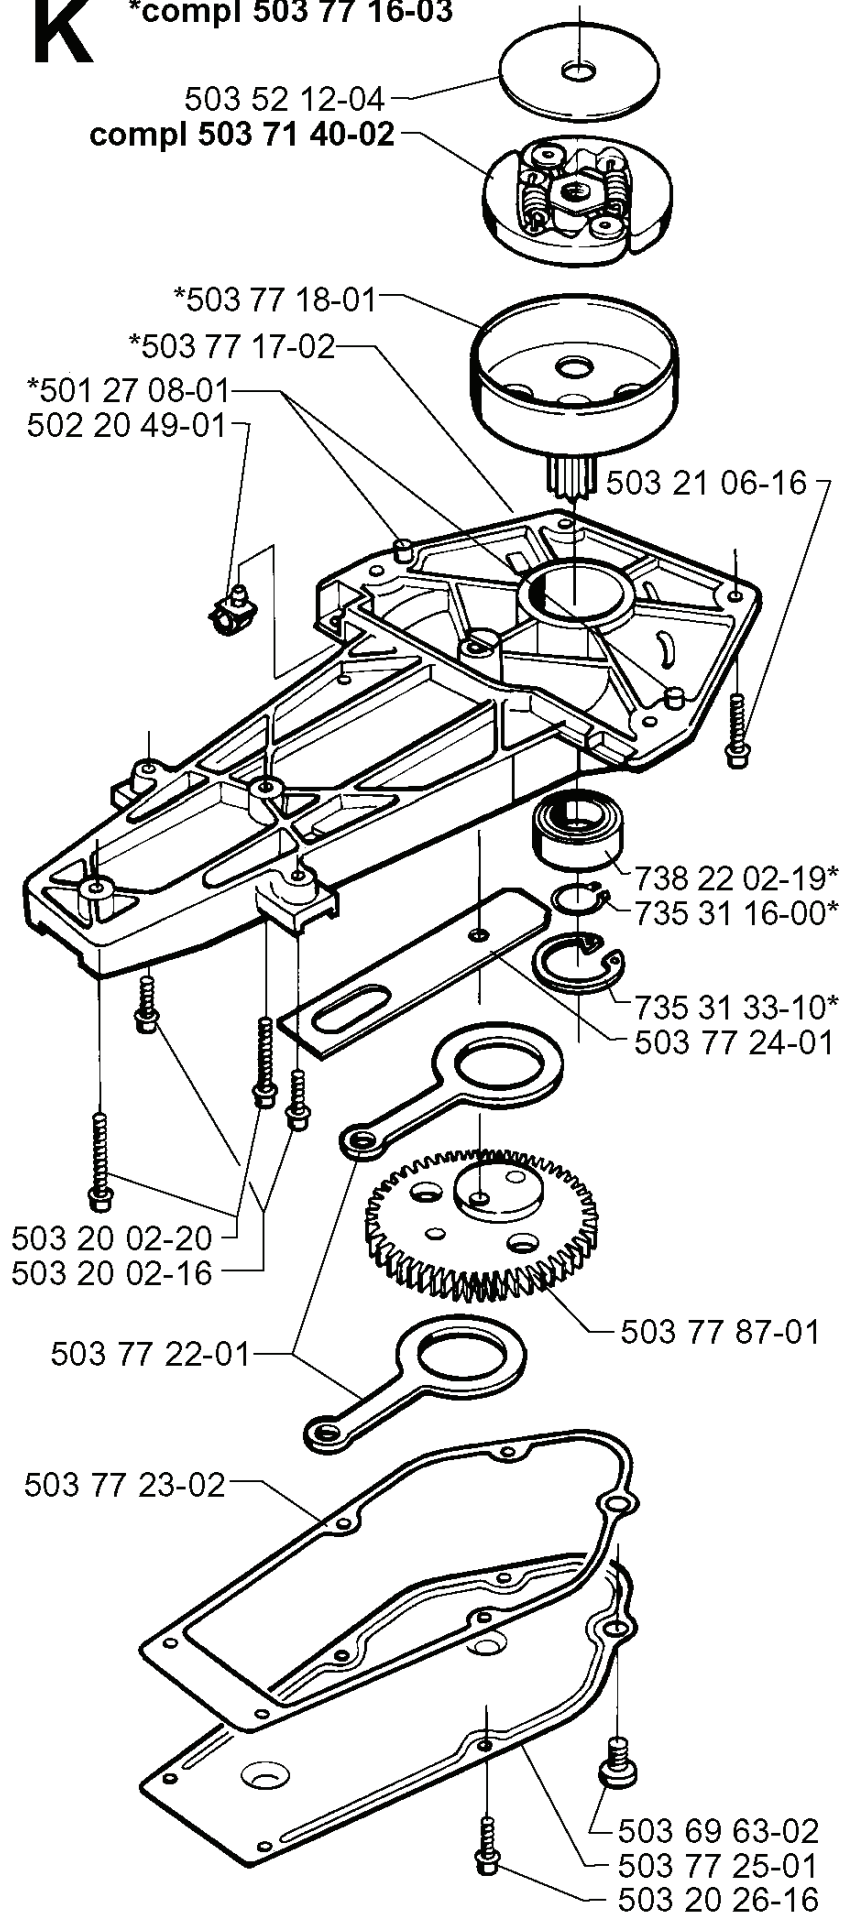

K *compl 503 77 16-03