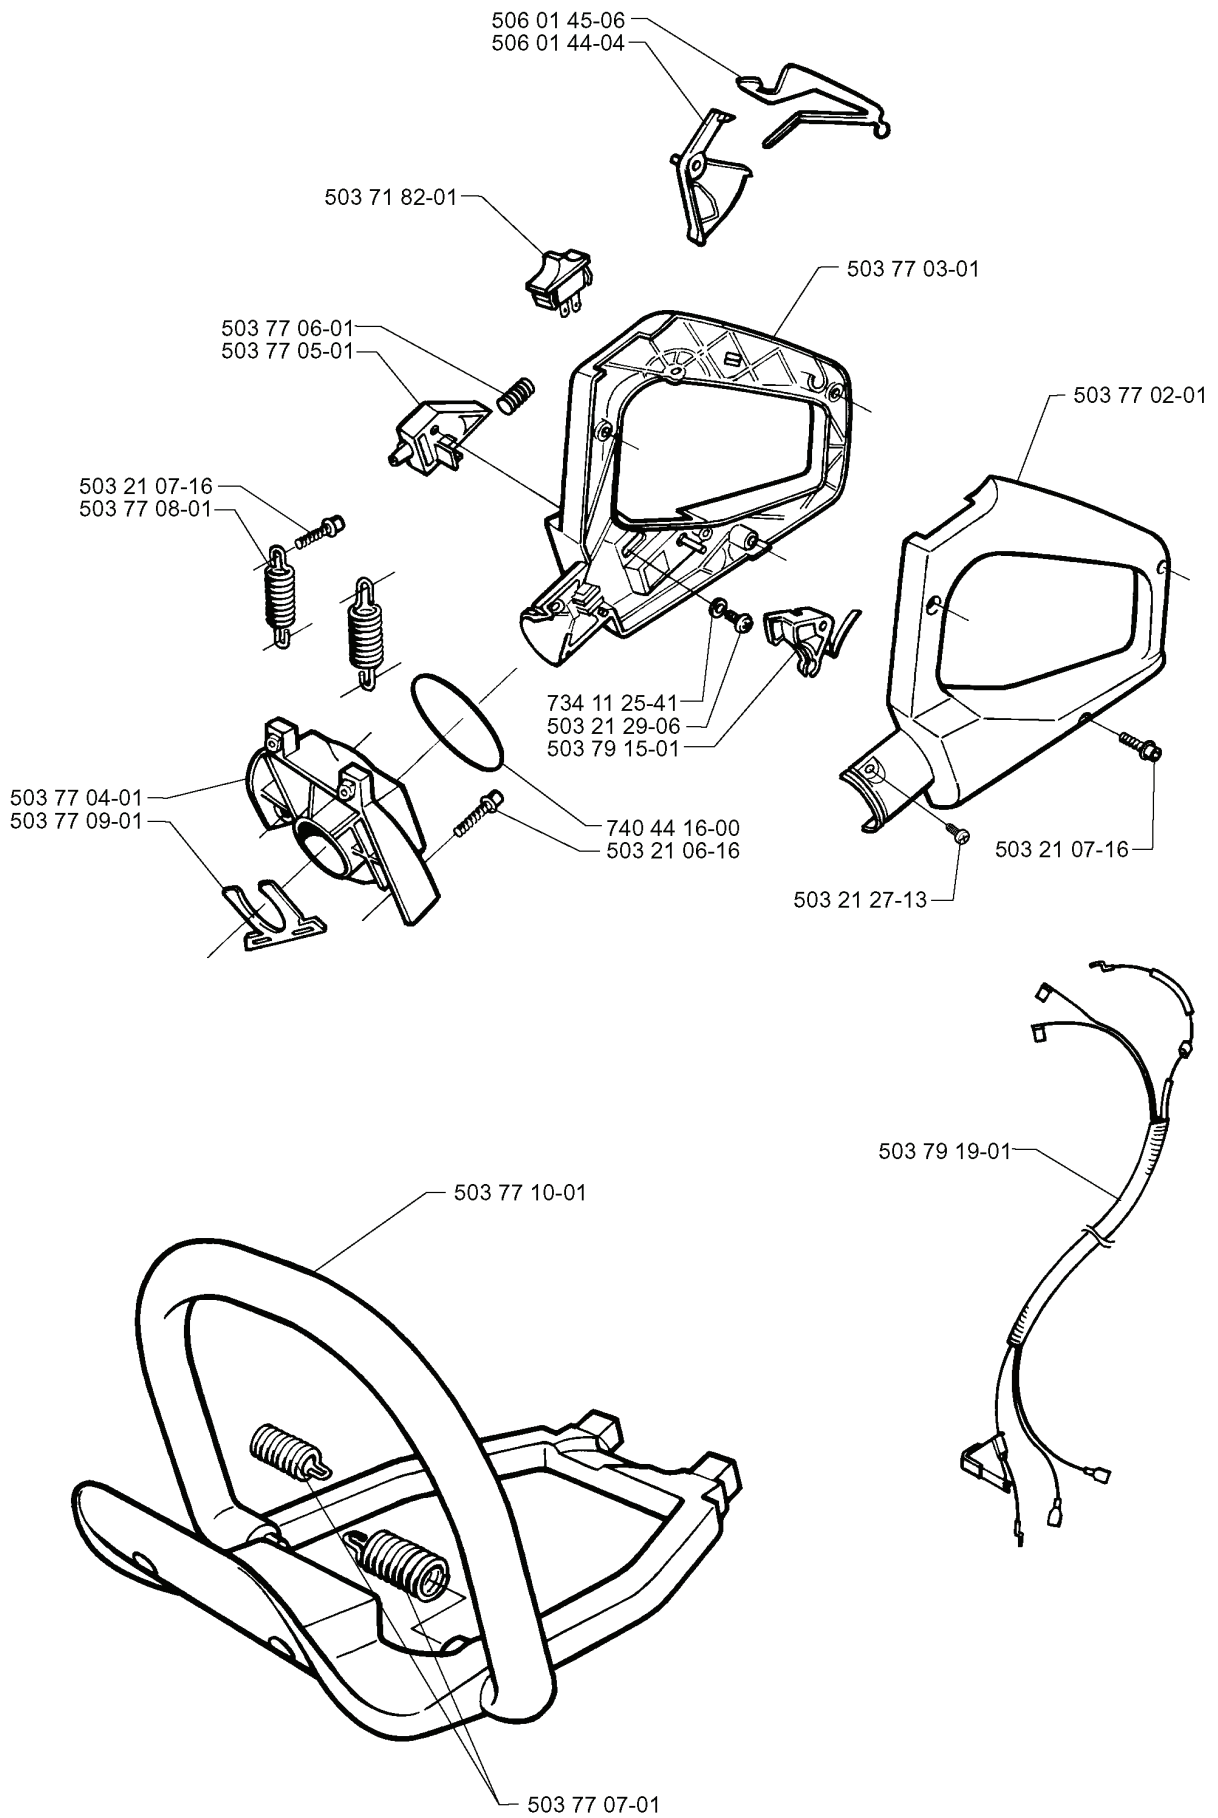

H *compl 503 77 34-01

REF.	PART NO.	DESCRIPTION	REMARK	QTY.	KIT
503 77 34-01	503773401	STARTER		1	
503 77 15-06	503771506	LABEL	H 60	1	
503 77 15-07	503771507	LABEL	H 75	1	
503 77 35-01	503773501	STARTER HOUSING		1	
530 03 71-60	530037160	STARTER HANDLE		1	
505 30 51-25	505305125	STARTER ROPE		1	
503 77 53-01	503775301	STARTER PULLEY		1	
503 23 00-35	503230035	WASHER		1	
503 21 06-16	503210616	SCREW IHSCT		1	
503 21 29-06	503212906	SCREW CCRPANT		1	
502 20 06-01	502200601	SPRING CASSETTE ASSY		1	
503 21 07-22	503210722	SCREW IHSCT		1	

L

REF.	PART NO.	DESCRIPTION	REMARK	QTY.	KIT
506 01 45-06	506014506	THROTTLE LOCKOUT		1	
506 01 44-04	506014404	THROTTLE TRIGGER		1	
503 71 82-01	503718201	SWITCH		1	
503 77 06-01	503770601	RECOIL SPRING		1	
503 77 05-01	503770501	LOCKING BUTTON		1	
503 21 07-16	503210716	SCREW IHSCT		1	
503 77 08-01	503770801	ANTIVIBRATION ELEMENT		1	
503 77 04-01	503770401	SPRING RETAINER		1	
503 77 09-01	503770901	SECURING PLATE		1	
503 77 10-01	503771001	FRONT HANDLE		1	
503 77 07-01	503770701	ANTIVIBRATION ELEMENT		1	
503 79 19-01	503791901	WIRING ASSY		1	
503 21 27-13	503212713	SCREW CCRPANT		1	
503 21 06-16	503210616	SCREW IHSCT		1	
740 44 16-00	740441600	O-RING		1	
503 79 15-01	503791501	LATCH		1	
503 21 29-06	503212906	SCREW CCRPANT		1	
734 11 25-41	734112541	WASHER		1	
503 77 02-01	503770201	HANDLE HALF		1	
503 77 03-01	503770301	HANDLE HALF		1	