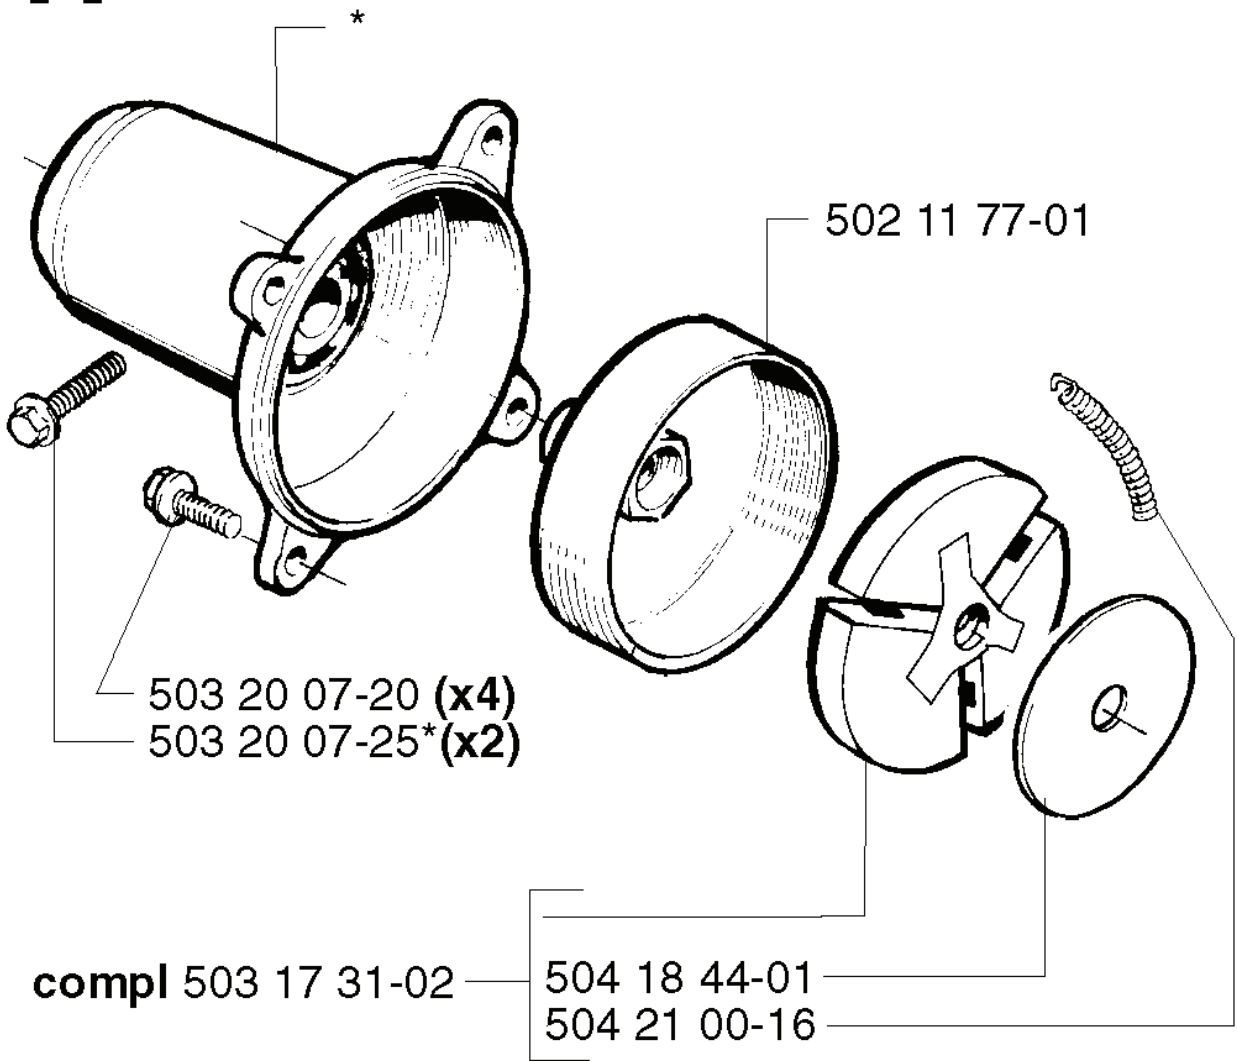

H *compl 502 11 52-01