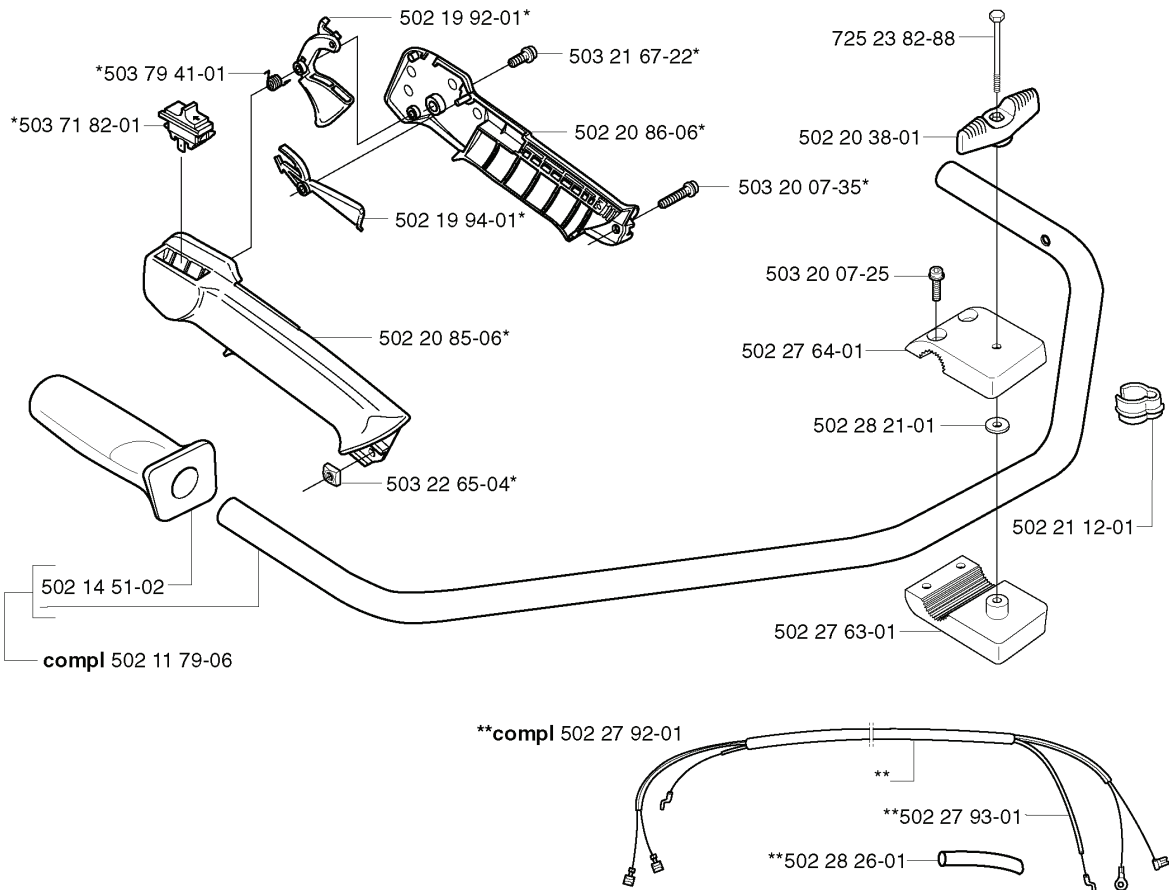

P *compl 502 28 06-11

240R, 245R