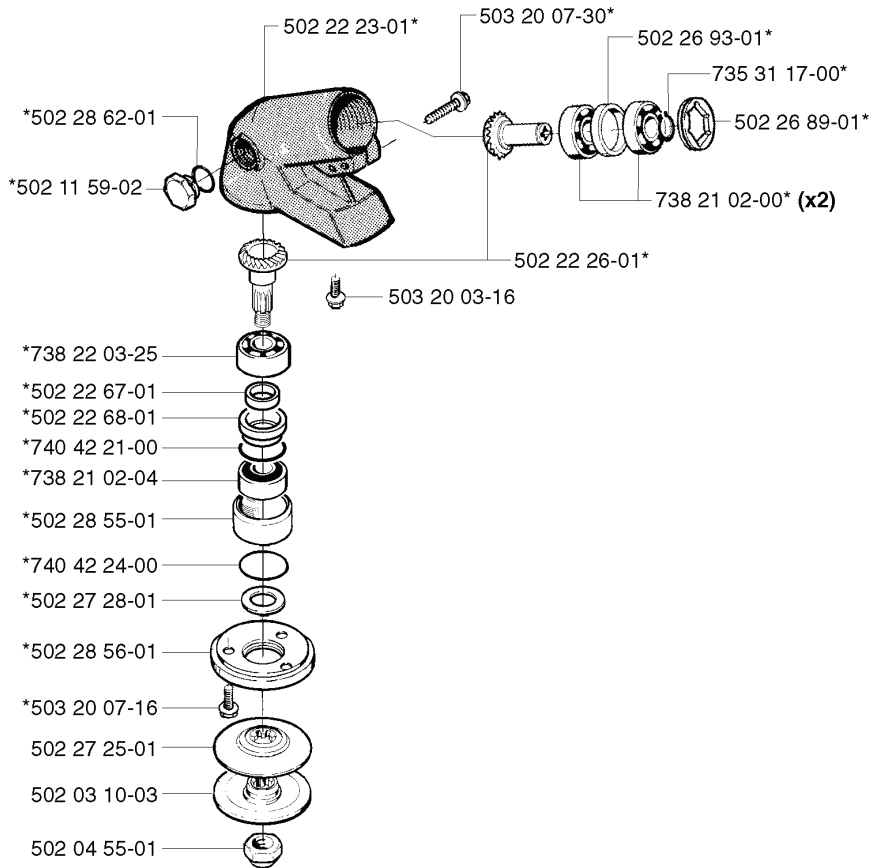

A *compl 502 28 57-02

537 02 76-02