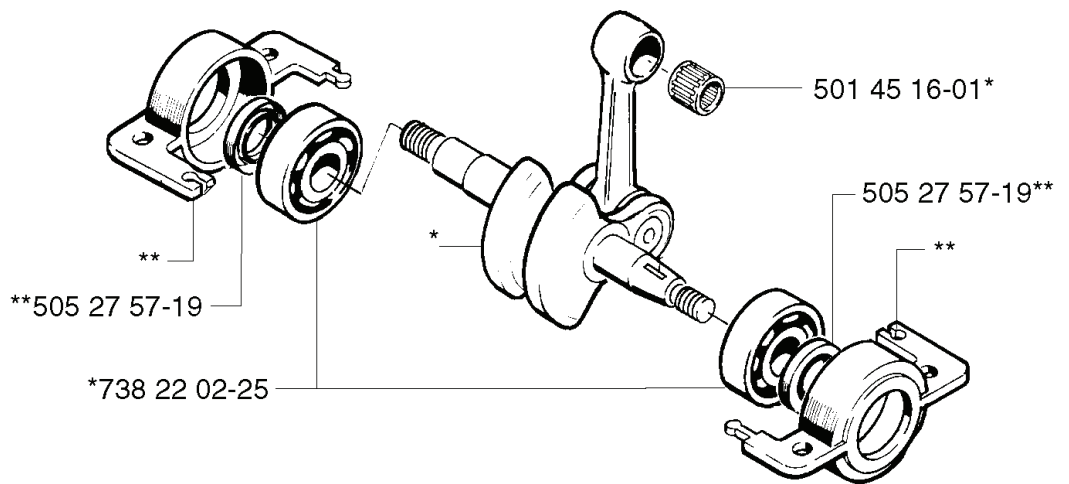

G *compl 503 57 38-06
**compl 502 23 02-01