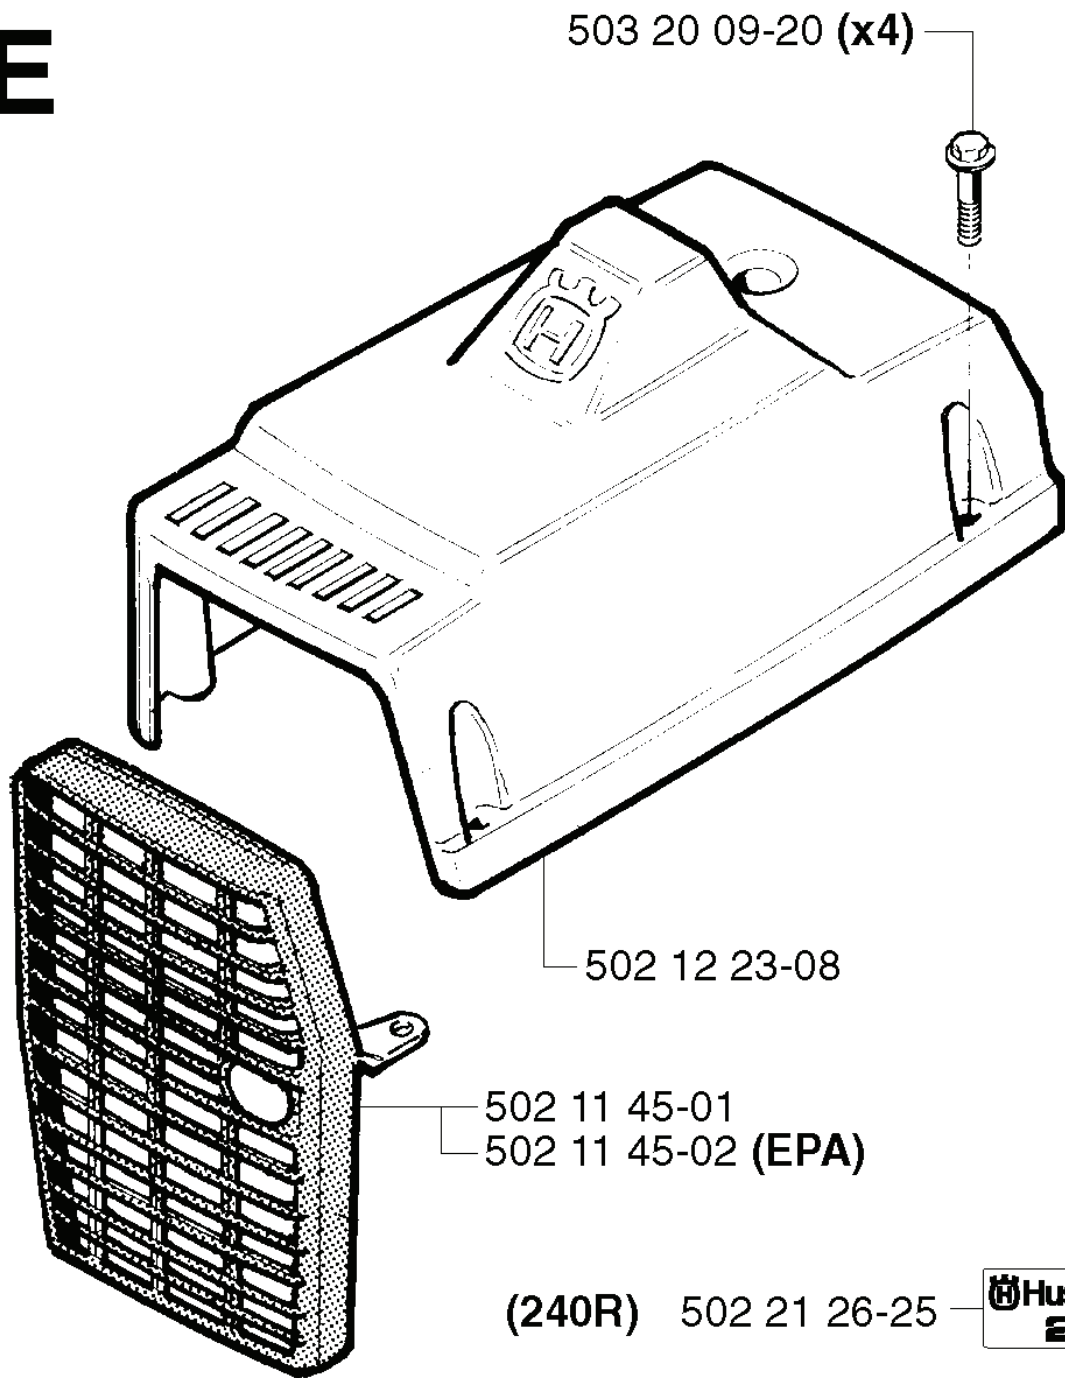

E

503 20 09-20 (x4)

502 12 23-08

502 11 45-01
502 11 45-02 (EPA)

(240R) 502 21 26-25 — **Husqvarna**
240R

(245R) 502 21 26-26 — **Husqvarna**
245R

(245RX) 502 21 26-27 — **Husqvarna**
245RX