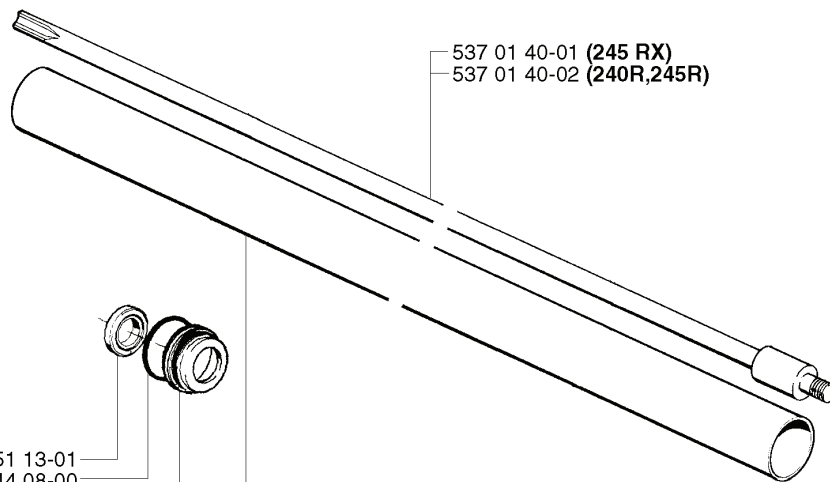

J

502 11 07-03
503 20 04-35 (x4)

REF.	PART NO.	DESCRIPTION	REMARK	QTY.	KIT
502 11 07- 03	502110703	CRANKCASE		1	
503 20 04- 35	503200435	SCREW IHSCFM		4	

G *compl 503 57 38-06
**compl 502 23 02-01

REF.	PART NO.	DESCRIPTION	REMARK	QTY.	KIT
503 57 38-06	503573806	CRANKSHAFT ASSY		1	
502 23 02-01	502230201	SHAFT SEAT		1	
738 22 02-25	738220225	BALL BEARING		1	
505 27 57-19	505275719	SEALING RING		1	
501 45 16-01	501451601	NEEDLE BEARING		1	

A *compl 502 28 57-02

537 02 76-02

REF.	PART NO.	DESCRIPTION	REMARK	QTY.	KIT
502 28 57-02	502285702	GEAR		1	
502 28 62-01	502286201	WASHER		1	
502 11 59-02	502115902	PLUG		1	
738 22 03-25	738220325	BALL BEARING		1	
502 22 67-01	502226701	SPACER RING		1	
502 22 68-01	502226801	SEALING COLLAR		1	
740 42 21-00	740422100	O-RING		1	
738 21 02-04	738210204	BALL BEARING		1	
502 28 55-01	502285501	BEARING HOUSING		1	
740 42 24-00	740422400	O-RING		1	
502 27 28-01	502272801	WASHER		1	
502 28 56-01	502285601	CUP		1	
503 20 07-16	503200716	SCREW IHSCFM		1	
502 27 25-01	502272501	DRIVER		1	
502 03 10-03	502031003	SUPPORT FLANGE		1	
502 04 55-01	502045501	NUT		1	
740 51 13-01	740511301	SEALING RING		1	
740 44 08-00	740440800	O-RING		1	
502 26 95-01	502269501	SEALING RING HOLDER		1	
502 12 02-03	502120203	TUBE ASSY	245 RX	1	
502 12 02-05	502120205	TUBE ASSY	240R,245R	1	
537 02 76-02	537027602	LABEL		1	
537 01 40-02	537014002	DRIVE SHAFT ASSY	240R,245R	1	
537 01 40-01	537014001	DRIVE SHAFT ASSY	245 RX	1	
503 20 03-16	503200316	SCREW IHSCFM		1	
502 22 26-01	502222601	GEAR WHEEL		1	
738 21 02-00	738210200	BALL BEARING		2	
502 26 89-01	502268901	CIRCLIP		1	
735 31 17-00	735311700	CIRCLIP		1	
502 26 93-01	502269301	SPACER RING		1	
503 20 07-30	503200730	SCREW IHSCFM		1	
502 22 23-01	502222301	GEAR HOUSING		1	