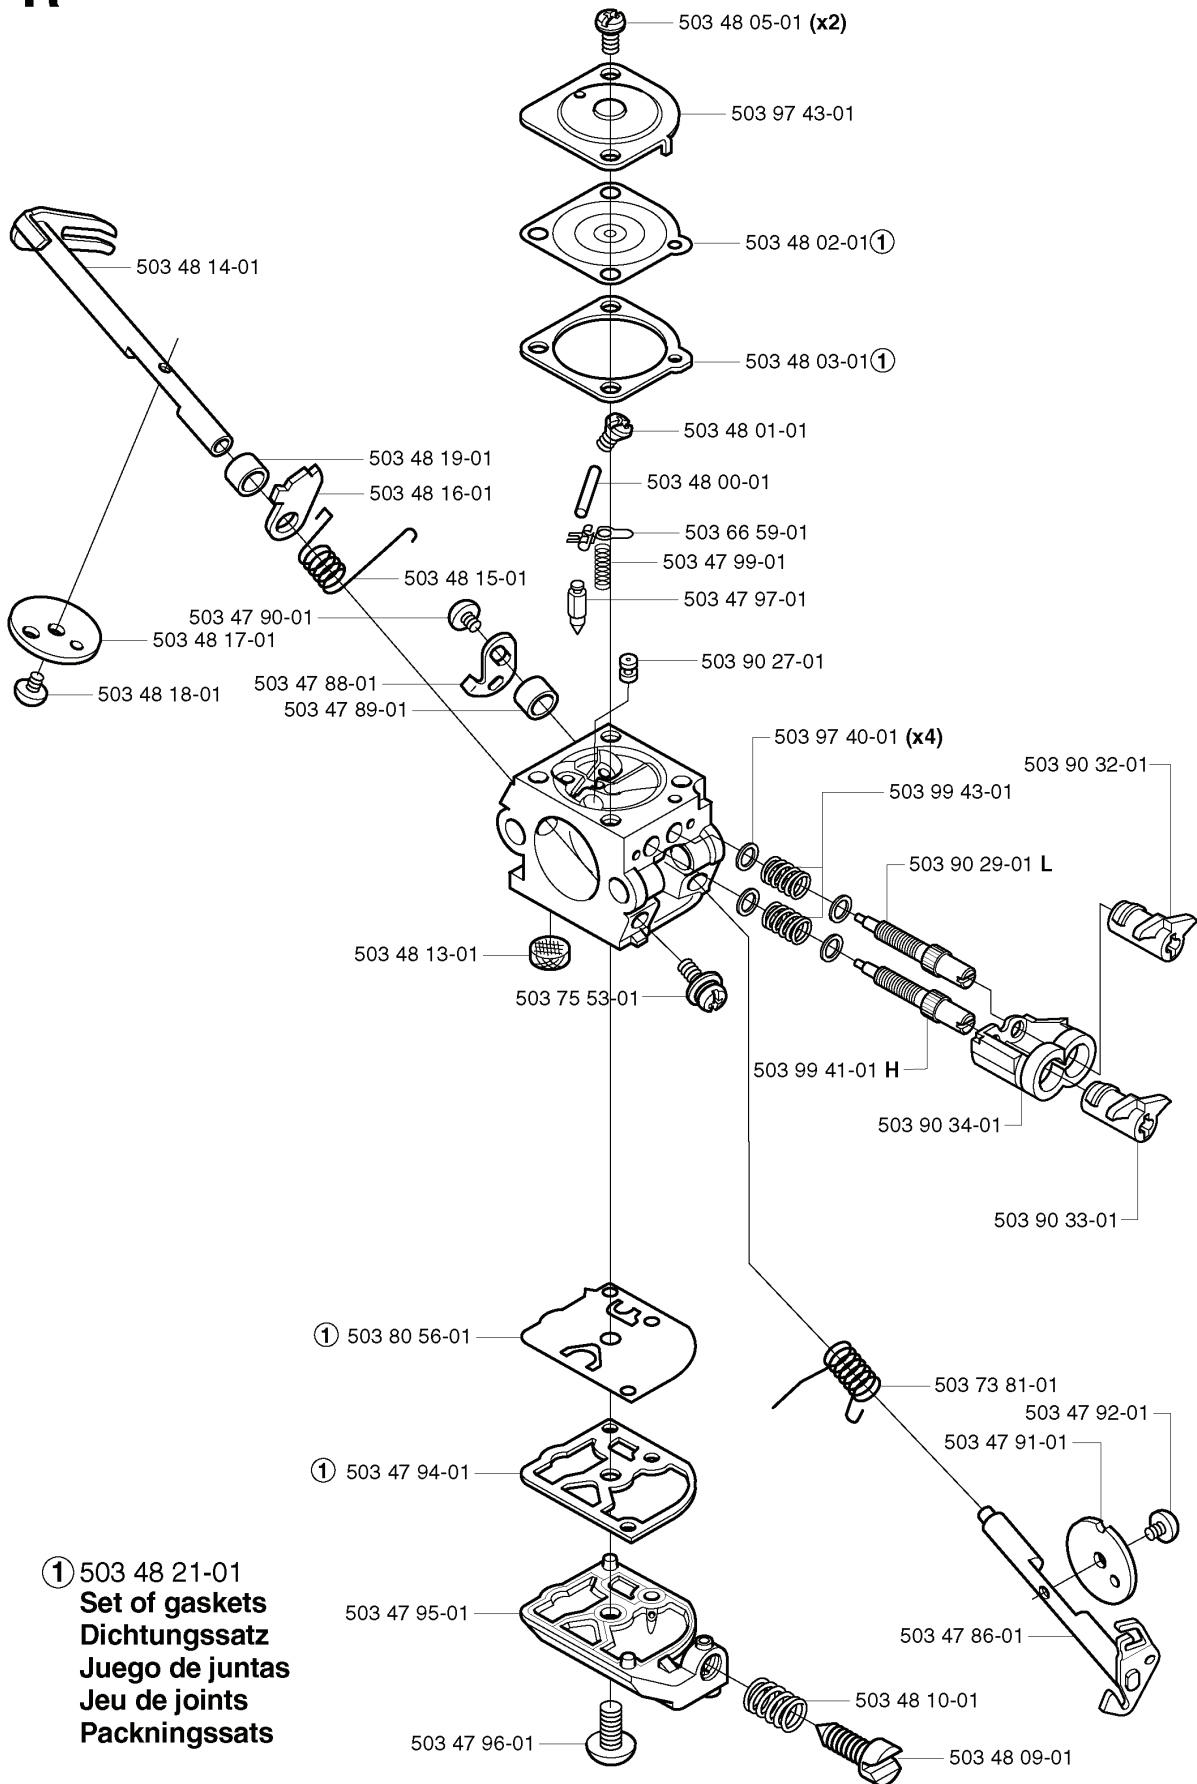

R compl 503 28 31-09

ZAMA C1Q - EL 10 (EPA)