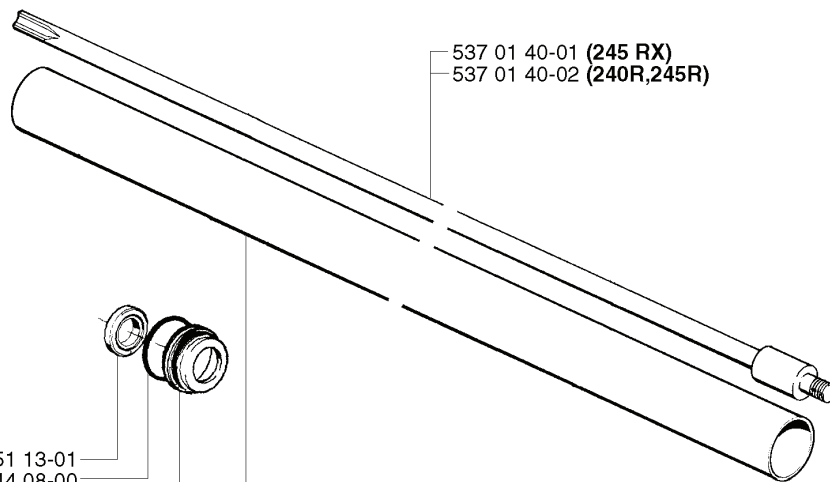

A *compl 502 28 57-02

537 02 76-02

REF.	PART NO.	DESCRIPTION	REMARK	QTY.	KIT
502 28 57-02	502285702	GEAR		1	
502 28 62-01	502286201	WASHER		1	
502 11 59-02	502115902	PLUG		1	
738 22 03-25	738220325	BALL BEARING		1	
502 22 67-01	502226701	SPACER RING		1	
502 22 68-01	502226801	SEALING COLLAR		1	
740 42 21-00	740422100	O-RING		1	
738 21 02-04	738210204	BALL BEARING		1	
502 28 55-01	502285501	BEARING HOUSING		1	
740 42 24-00	740422400	O-RING		1	
502 27 28-01	502272801	WASHER		1	
502 28 56-01	502285601	CUP		1	
503 20 07-16	503200716	SCREW IHSCFM		1	
502 27 25-01	502272501	DRIVER		1	
502 03 10-03	502031003	SUPPORT FLANGE		1	
502 04 55-01	502045501	NUT		1	
740 51 13-01	740511301	SEALING RING		1	
740 44 08-00	740440800	O-RING		1	
502 26 95-01	502269501	SEALING RING HOLDER		1	
502 12 02-03	502120203	TUBE ASSY	245 RX	1	
502 12 02-05	502120205	TUBE ASSY	240R,245R	1	
537 02 76-02	537027602	LABEL		1	
537 01 40-02	537014002	DRIVE SHAFT ASSY	240R,245R	1	
537 01 40-01	537014001	DRIVE SHAFT ASSY	245 RX	1	
503 20 03-16	503200316	SCREW IHSCFM		1	
502 22 26-01	502222601	GEAR WHEEL		1	
738 21 02-00	738210200	BALL BEARING		2	
502 26 89-01	502268901	CIRCLIP		1	
735 31 17-00	735311700	CIRCLIP		1	
502 26 93-01	502269301	SPACER RING		1	
503 20 07-30	503200730	SCREW IHSCFM		1	
502 22 23-01	502222301	GEAR HOUSING		1	