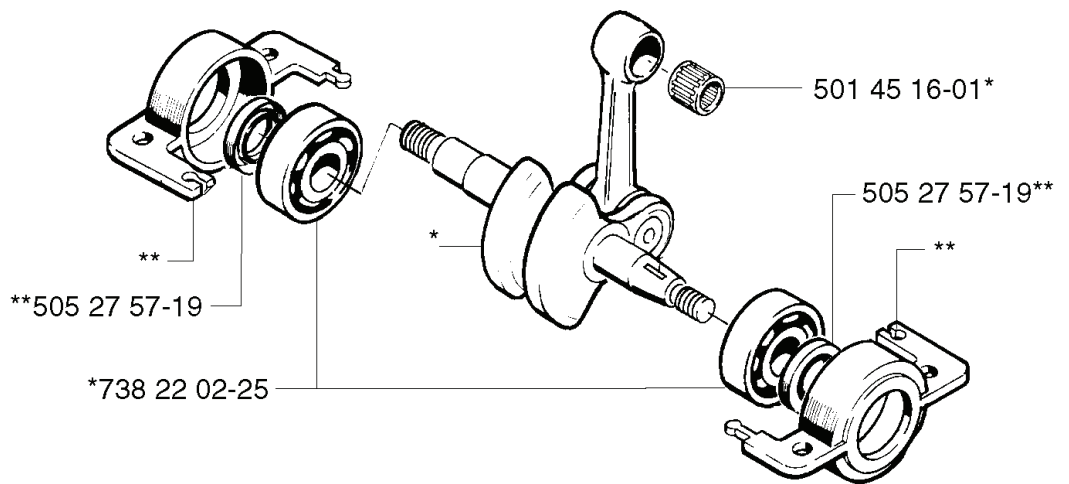

240 R, 20023100001-20053600000

SPARE PARTS LIST

G *compl 503 57 38-06
**compl 502 23 02-01

REF.	PART NO.	DESCRIPTION	REMARK	QTY.	KIT
503 57 38-06	503573806	CRANKSHAFT ASSY		1	
502 23 02-01	502230201	SHAFT SEAT		1	
505 27 57-19	505275719	SEALING RING		1	
738 22 02-25	738220225	BALL BEARING		1	
501 45 16-01	501451601	NEEDLE BEARING		1	

E

(240R) 502 21 26-25 —  **Husqvarna**
240R

(245R) 502 21 26-26 —  **Husqvarna**
245R

(245RX) 502 21 26-27 —  **Husqvarna**
245RX

REF.	PART NO.	DESCRIPTION	REMARK	QTY.	KIT
503 20 09-20	503200920	SCREW IHSCFMO		4	
502 12 23-08	502122308	CYLINDER COVER ASSY		1	
502 11 45-01	502114501	HEAT PROTECTOR		1	
502 11 45-02	502114502	HEAT PROTECTOR	EPA	1	
502 21 26-25	502212625	DECAL	240R	1	
502 21 26-26	502212626	DECAL	245R	1	
502 21 26-27	502212627	DECAL	245RX	1	