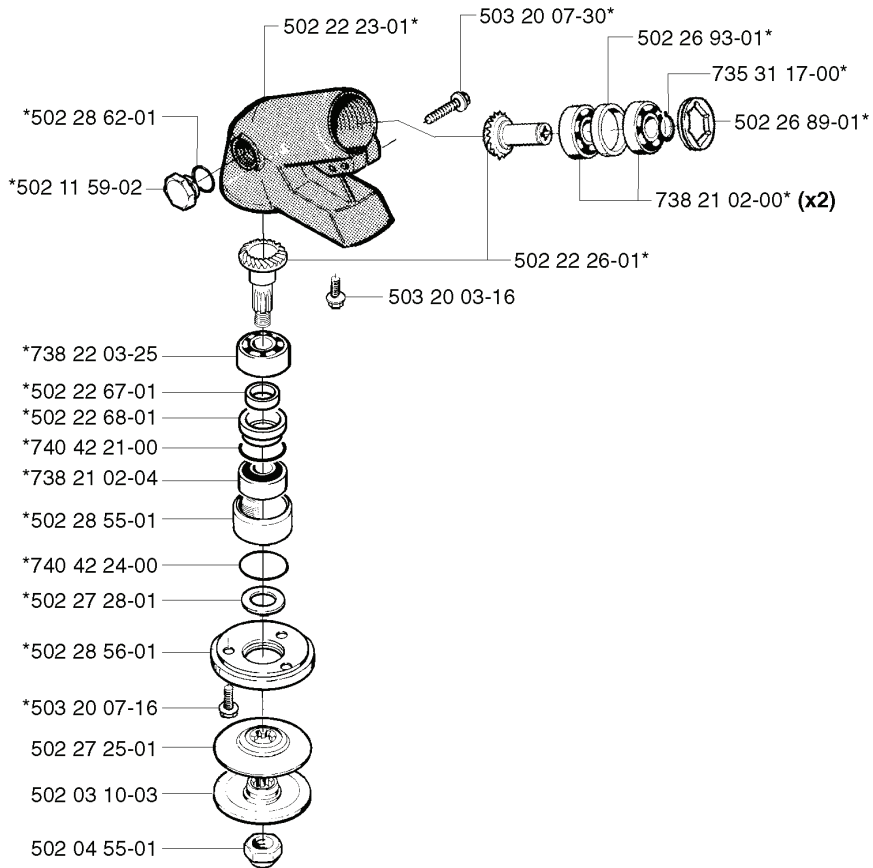

240 R, 20023100001-20053600000

SPARE PARTS LIST

G *compl 503 57 38-06
**compl 502 23 02-01

REF.	PART NO.	DESCRIPTION	REMARK	QTY.	KIT
503 57 38-06	503573806	CRANKSHAFT ASSY		1	
502 23 02-01	502230201	SHAFT SEAT		1	
505 27 57-19	505275719	SEALING RING		1	
738 22 02-25	738220225	BALL BEARING		1	
501 45 16-01	501451601	NEEDLE BEARING		1	

A *compl 502 28 57-02

537 02 76-02

REF.	PART NO.	DESCRIPTION	REMARK	QTY.	KIT
502 28 57-02	502285702	GEAR		1	
502 28 62-01	502286201	WASHER		1	
502 11 59-02	502115902	PLUG		1	
738 22 03-25	738220325	BALL BEARING		1	
502 22 67-01	502226701	SPACER RING		1	
502 22 68-01	502226801	SEALING COLLAR		1	
740 42 21-00	740422100	O-RING		1	
738 21 02-04	738210204	BALL BEARING		1	
502 28 55-01	502285501	BEARING HOUSING		1	
740 42 24-00	740422400	O-RING		1	
502 27 28-01	502272801	WASHER		1	
502 28 56-01	502285601	CUP		1	
503 20 07-16	503200716	SCREW IHSCFM		1	
502 27 25-01	502272501	DRIVER		1	
502 03 10-03	502031003	SUPPORT FLANGE		1	
502 04 55-01	502045501	NUT		1	
740 51 13-01	740511301	SEALING RING		1	
740 44 08-00	740440800	O-RING		1	
502 26 95-01	502269501	SEALING RING HOLDER		1	
502 12 02-03	502120203	TUBE ASSY	245 RX	1	
502 12 02-05	502120205	TUBE ASSY	240R,245R	1	
537 02 76-02	537027602	LABEL		1	
537 01 40-02	537014002	DRIVE SHAFT ASSY	240R,245R	1	
537 01 40-01	537014001	DRIVE SHAFT ASSY	245 RX	1	
503 20 03-16	503200316	SCREW IHSCFM		1	
502 22 26-01	502222601	GEAR WHEEL		1	
738 21 02-00	738210200	BALL BEARING		2	
502 26 89-01	502268901	CIRCLIP		1	
735 31 17-00	735311700	CIRCLIP		1	
502 26 93-01	502269301	SPACER RING		1	
503 20 07-30	503200730	SCREW IHSCFM		1	
502 22 23-01	502222301	GEAR HOUSING		1	