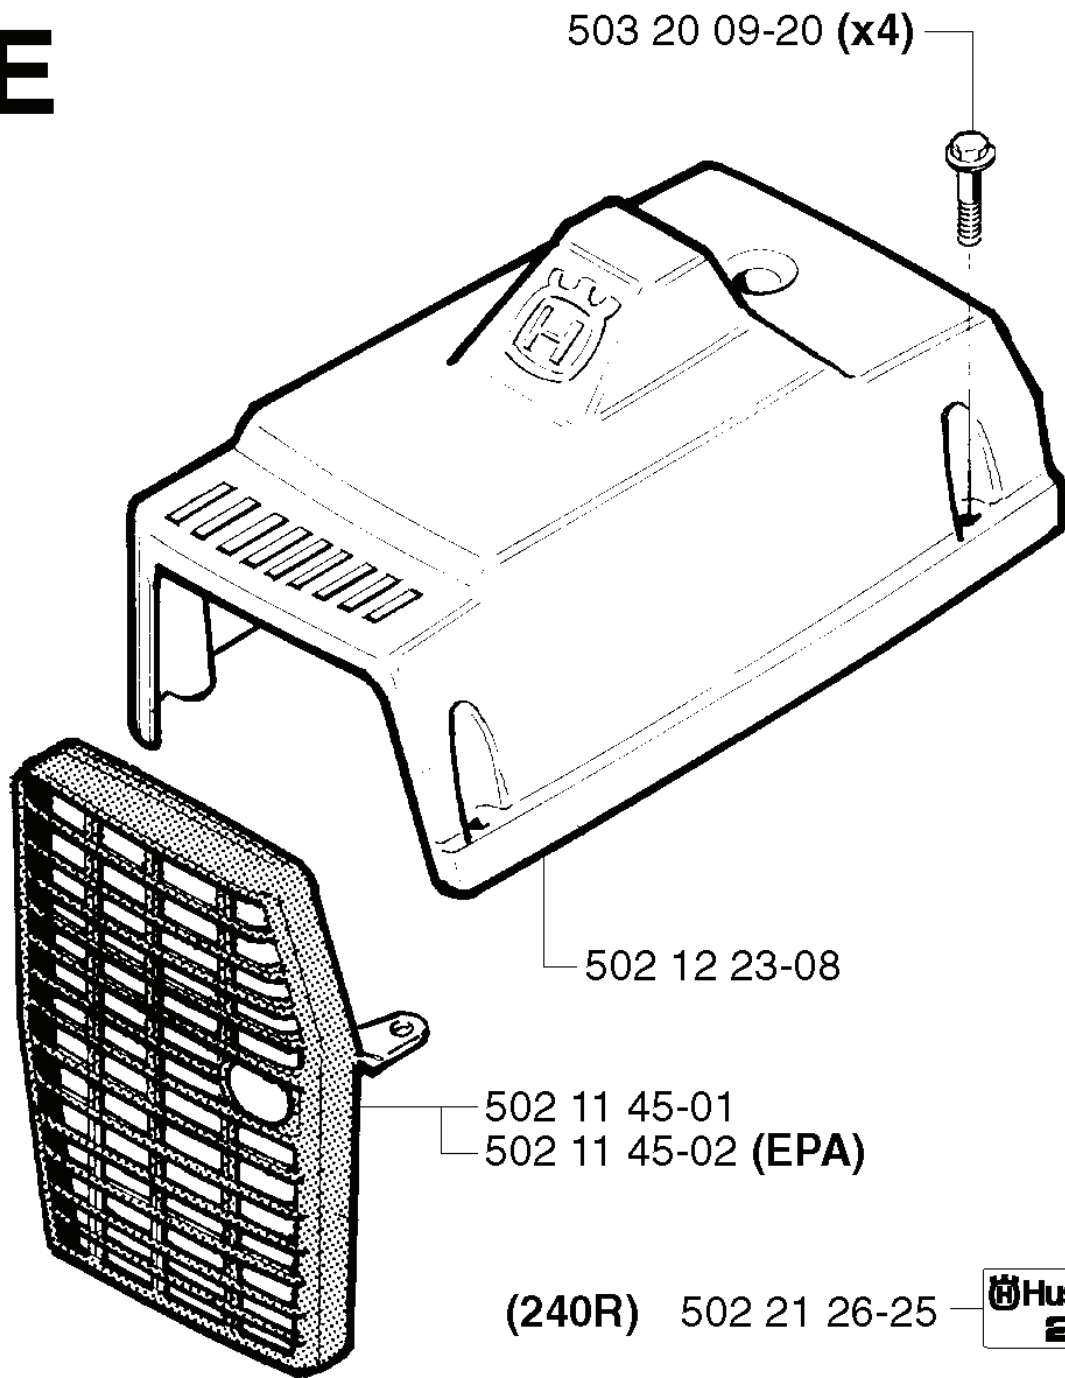

E

(240R) 502 21 26-25 — **Husqvarna**
240R

(245R) 502 21 26-26 — **Husqvarna**
245R

(245RX) 502 21 26-27 — **Husqvarna**
245RX