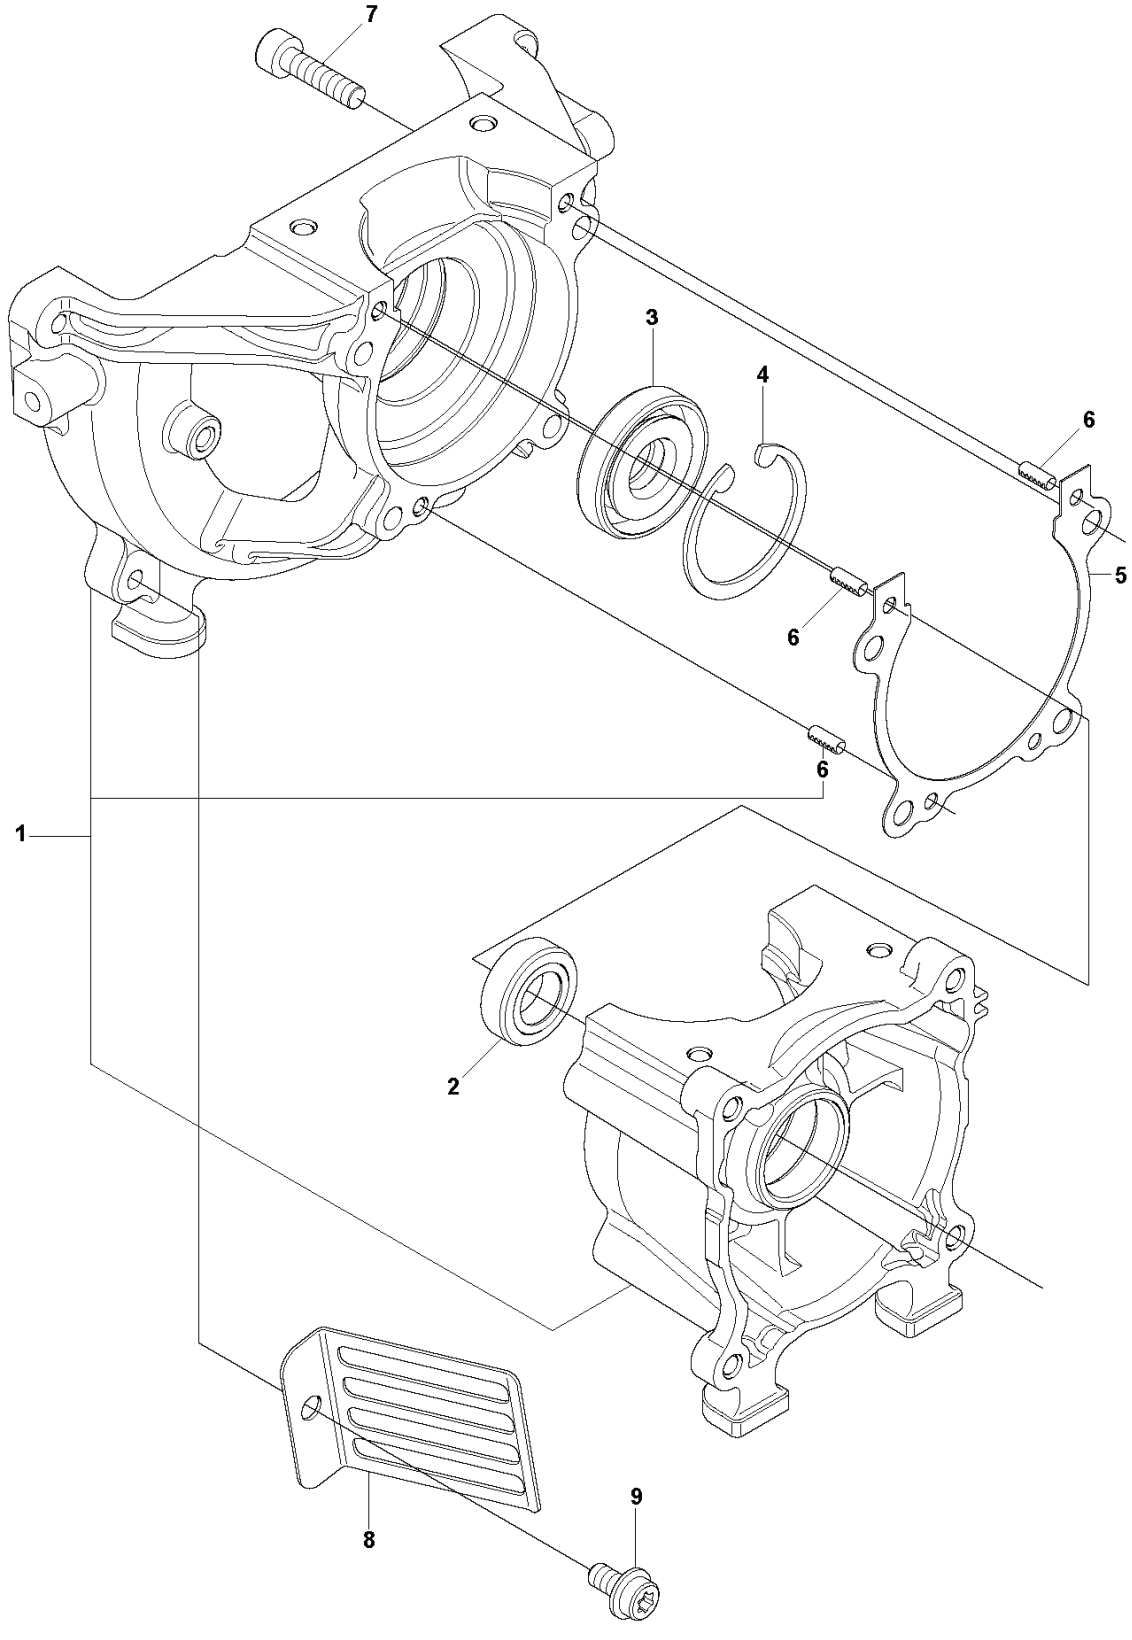

P 243RJ, 243R, 543RS
CRANKCASE

REF.	PART NO.	DESCRIPTION	REMARK	QTY.	KIT
1	521623501	CASE		1	
2	506615701	SEAL		1	
3	505296701	SEAL		1	
4	516125801	RING		1	
5	521623601	GASKET		1	
6	505296101	PIN		3	1
7	506616201	BOLT		4	
8	521357501	GUARD		1	
9	521515901	BOLT		1