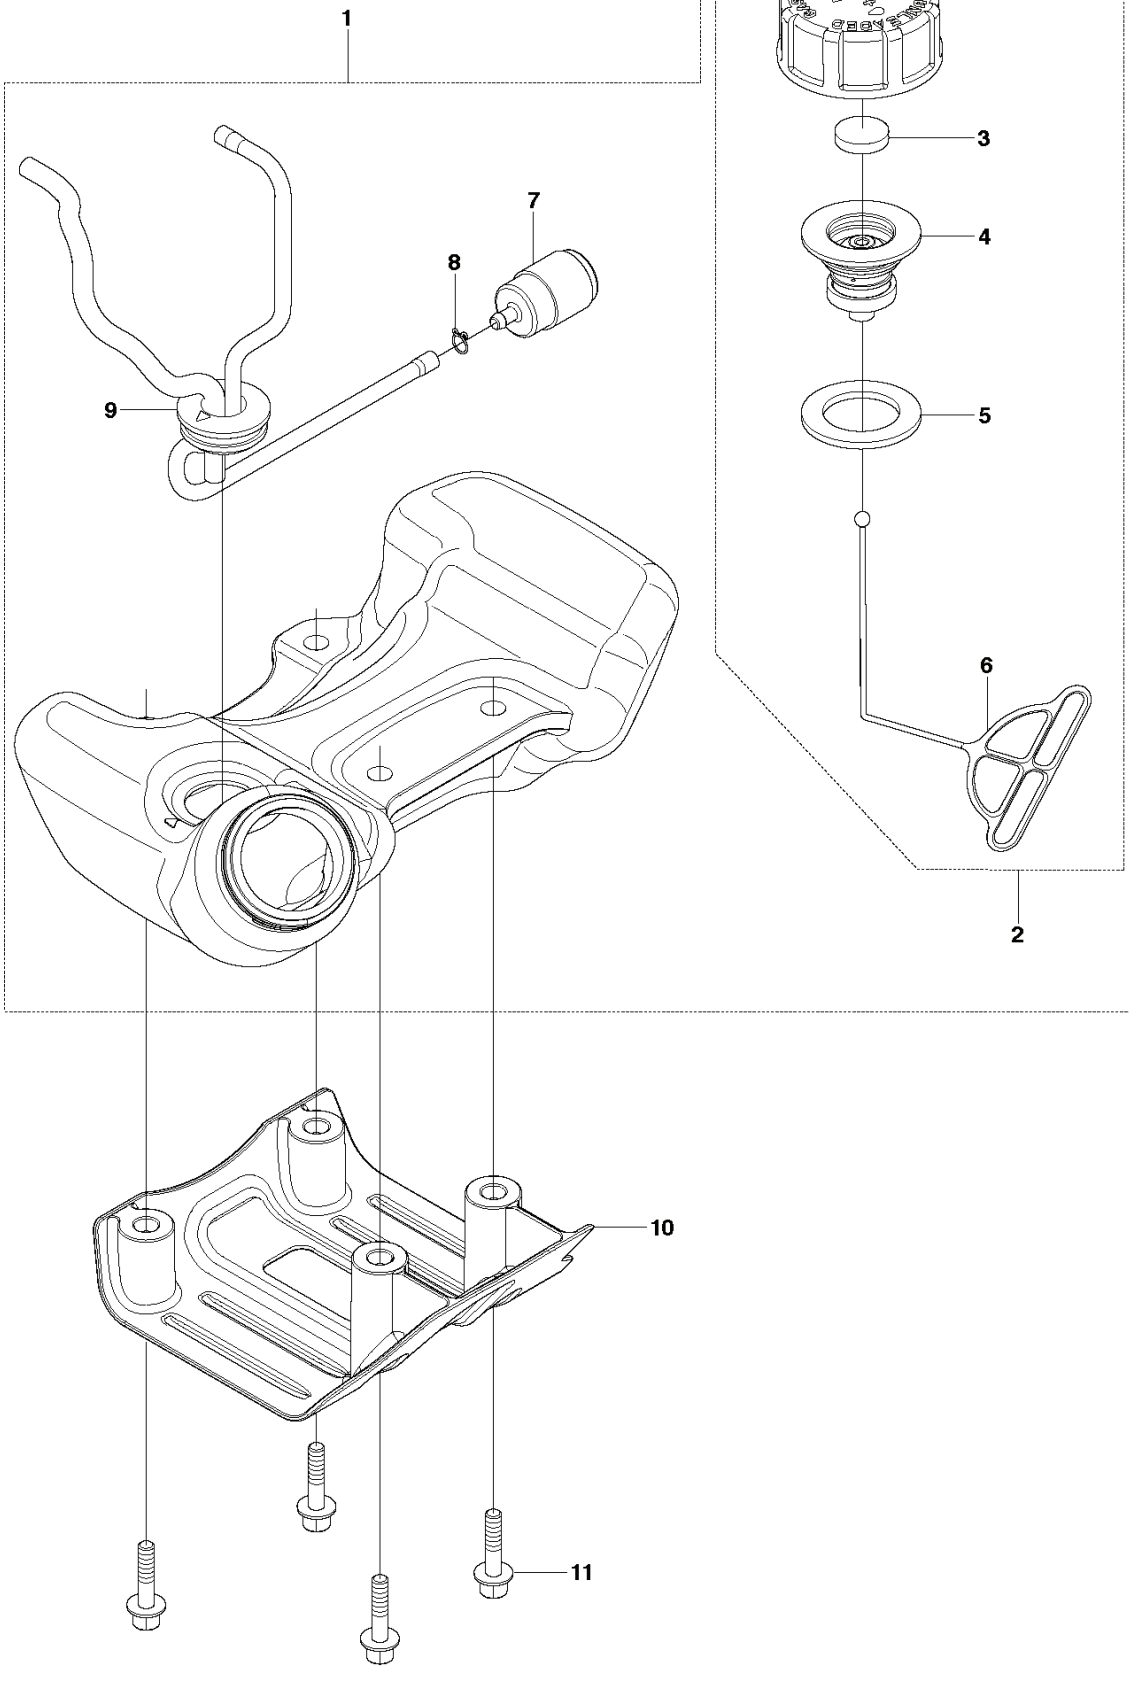

E 243RJ, 243R, 543RS
FUEL TANK

REF.	PART NO.	DESCRIPTION	REMARK	QTY.	KIT
1	521625901	TANK ASSY	243RJ	1	
1	577509801	TANK	243R	1	
2	521672401	FUEL CAP		1	1
3	506617201	FILTER		1	1.2
4	506615401	HOLDER		1	1.2
5	506615301	PACKING		1	1.2
6	521672501	STOPPER		1	1.2
7	506614601	FILTER		1	1
8	506611301	CLIP		1	1
9	521626001	PIPE-COMP	243RJ	1	1
9	577509901	PIPE	243R	1	1
10	510173001	SKID PLATE		1	
11	521516901	BOLT		4