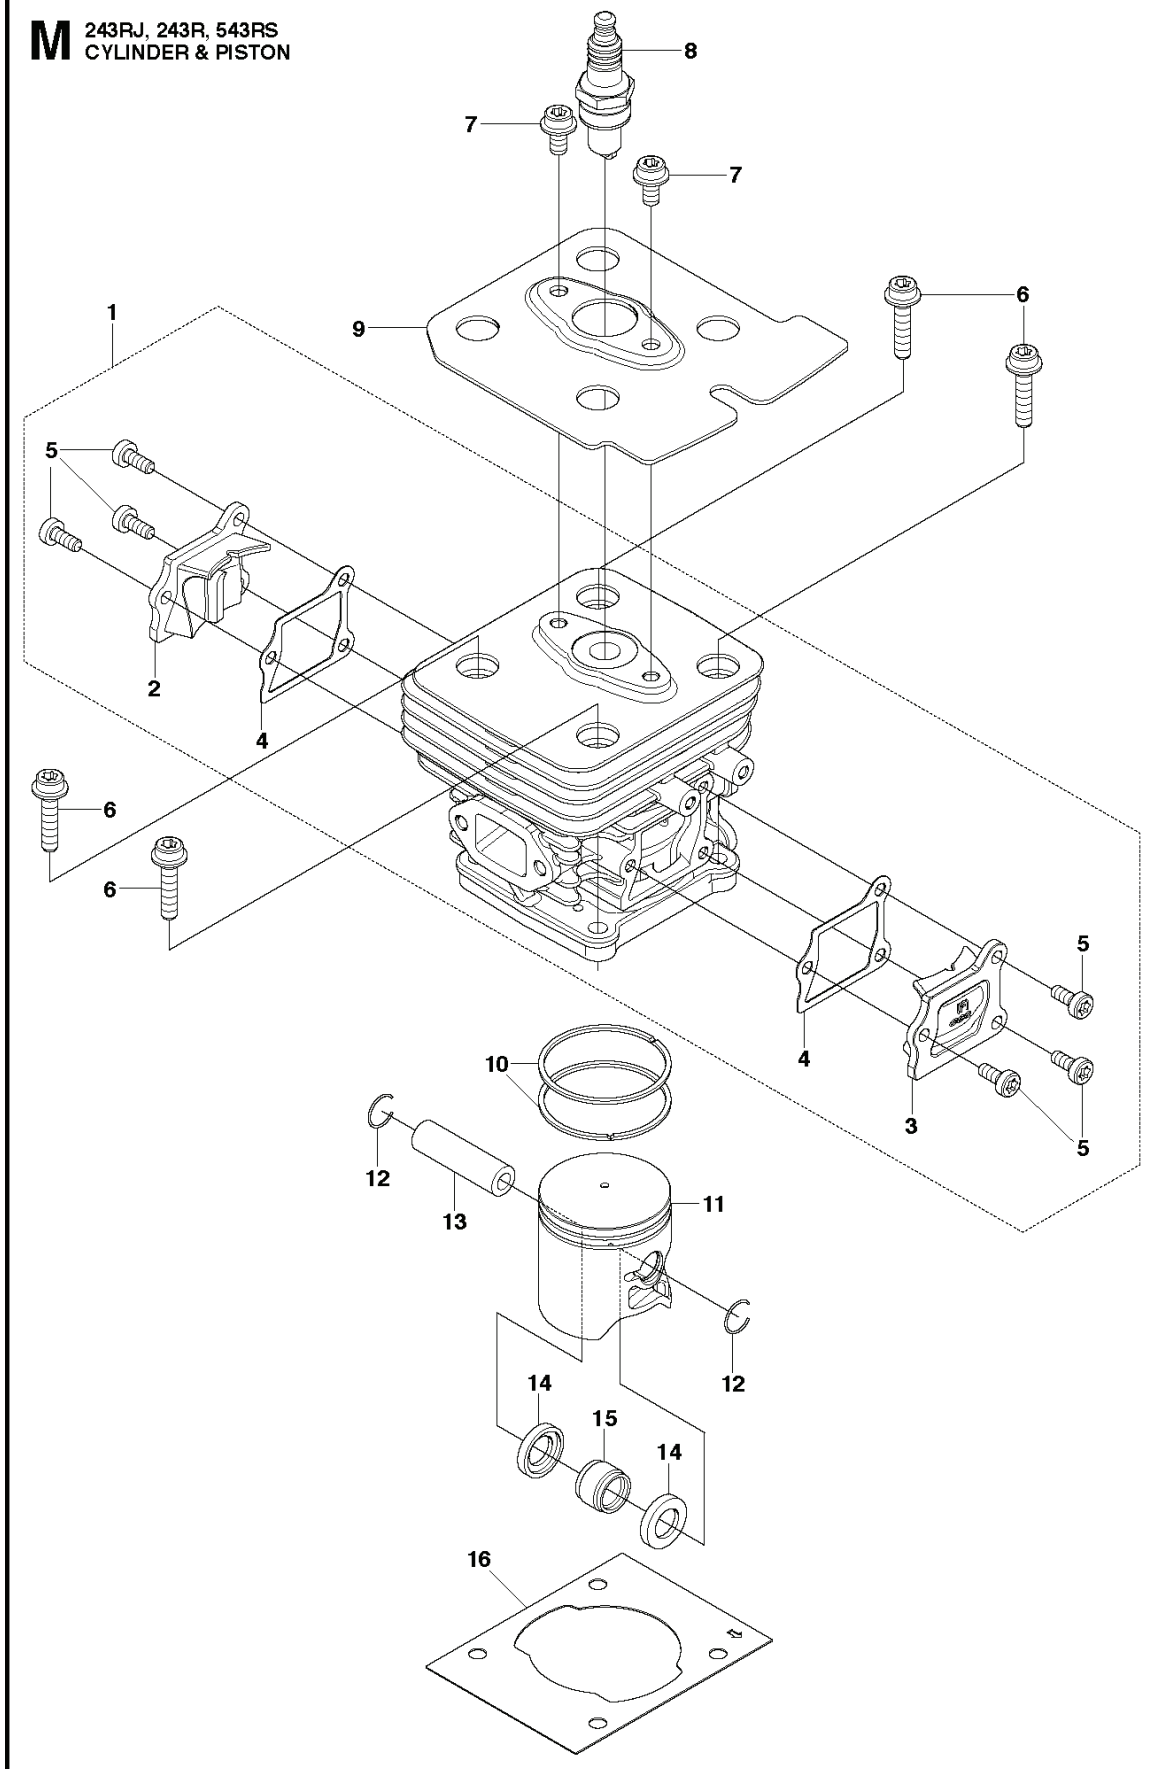

**F** 243RJ, 243R, 543RS  
CLUTCH

REF.	PART NO.	DESCRIPTION	REMARK	QTY.	KIT
1	525418401	HOUSING ASSY		1	
2	516126401	SNAP RING		1	1
3	521665001	CLAMP		1	1
4	521665201	ANTIVIBRATION ELEMENT		1	1
5	521665101	ANTIVIBRATION ELEMENT		1	1
6	521664901	HOUSING		1	1
7	516124201	SNAP RING		1	1
8	516131701	BEARING		1	1
9	505294001	RING		1	1
10	505293801	DRUM		1	1
11	506616101	BOLT		1	1
12	521862301	BOLT		1	1
13	521347901	BOLT		4	
14	525418001	COVER		1	
15	505297801	SCREW		2	
16	505298101	WASHER		2	
17	521636401	CLUTCH ASSY		1	
18	505298001	WASHER		2	
19	521517901	SCREW		4	
20	510173101	CLUTCH COVER		1	
21	525419101	BOLT		4	

**P** 243RJ, 243R, 543RS  
CRANKCASE

---

REF.	PART NO.	DESCRIPTION	REMARK	QTY.	KIT
1	521623501	CASE		1	
2	506615701	SEAL		1	
3	505296701	SEAL		1	
4	516125801	RING		1	
5	521623601	GASKET		1	
6	505296101	PIN		3	1
7	506616201	BOLT		4	
8	521357501	GUARD		1	
9	521515901	BOLT		1	

**N** 243RJ, 243R, 543RS  
CRANK SHAFT

---

REF.	PART NO.	DESCRIPTION	REMARK	QTY.	KIT
1	521623901	SHAFT-COMP		1	
2	521521001	BEARING		2	
3	506610701	KEY		1	
4	521794701	ROLLER BEARING		1	
5	516965701	WASHER		2	

REF.	PART NO.	DESCRIPTION	REMARK	QTY.	KIT
1	521621901	CYLINDER-COMP	243RJ	1	
1	577409501	CYLINDER	243R	1	
2	521622101	COVER		1	1
3	521622201	COVER		1	1
4	521622301	GASKET		2	1
5	521515601	BOLT		6	1
6	506616001	BOLT		4	
7	521515901	BOLT		2	
8	506615101	SPARK PLUG		1	
9	525418101	PLATE		1	
10	516802001	RING		2	
11	521623801	PISTON	243RJ	1	
11	577639801	PISTON	243R	1	
12	516283001	RING		2	
13	521522701	PEN		1	
14	516965701	WASHER		2	
15	521794701	ROLLER BEARING		1	
16	521622001	GASKET		1	