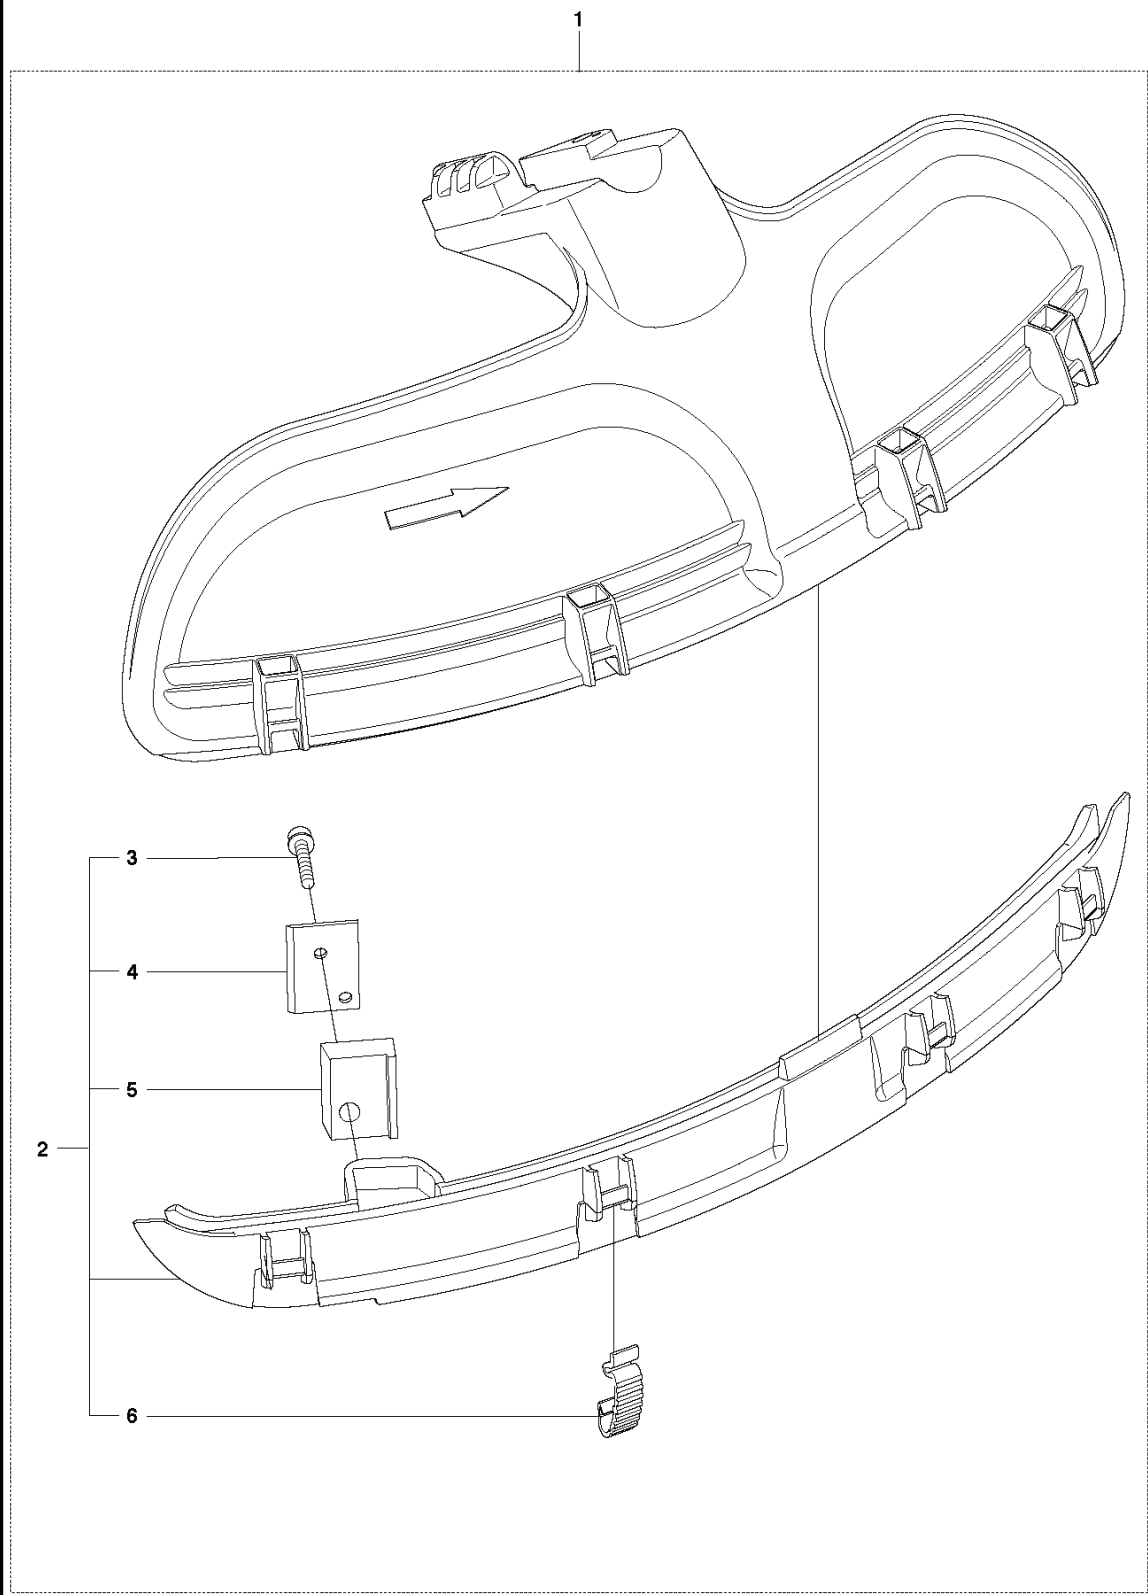

# **SPARE PARTS LIST**

**R1** 243RJ, 243R, 543RS  
ACCESSORIES

---

REF.	PART NO.	DESCRIPTION	REMARK	QTY.	KIT
1	506686101	COMBINATION WRENCH		1	
2	505312001	TOOL		1	
3	516153801	DRIVER		1	
4	544359101	TRANSPORT GUARD		1	
5	516014501	SUPPORT CUP		1	
6	531009248	FILTER OIL		1	
7	503976401	GREASE		1	
8	501192201	TOOL		1	
9	537216201	HARNESS	HARNESS OF 243RJ	1	

**R2** 243RJ, 243R, 543RS  
ACCESSORIES

---

REF.	PART NO.	DESCRIPTION	REMARK	QTY.	KIT
1	537331603	SPLASH GUARD		1	
2	537396303	SPLASH GUARD		1	1
3	503216825	SCREW IHSCFT		1	1.2
4	503798801	BLADE		1	1.2
5	544124501	RETAINER		1	1.2
6	537387201	SNAP LOCKING		4	1.2