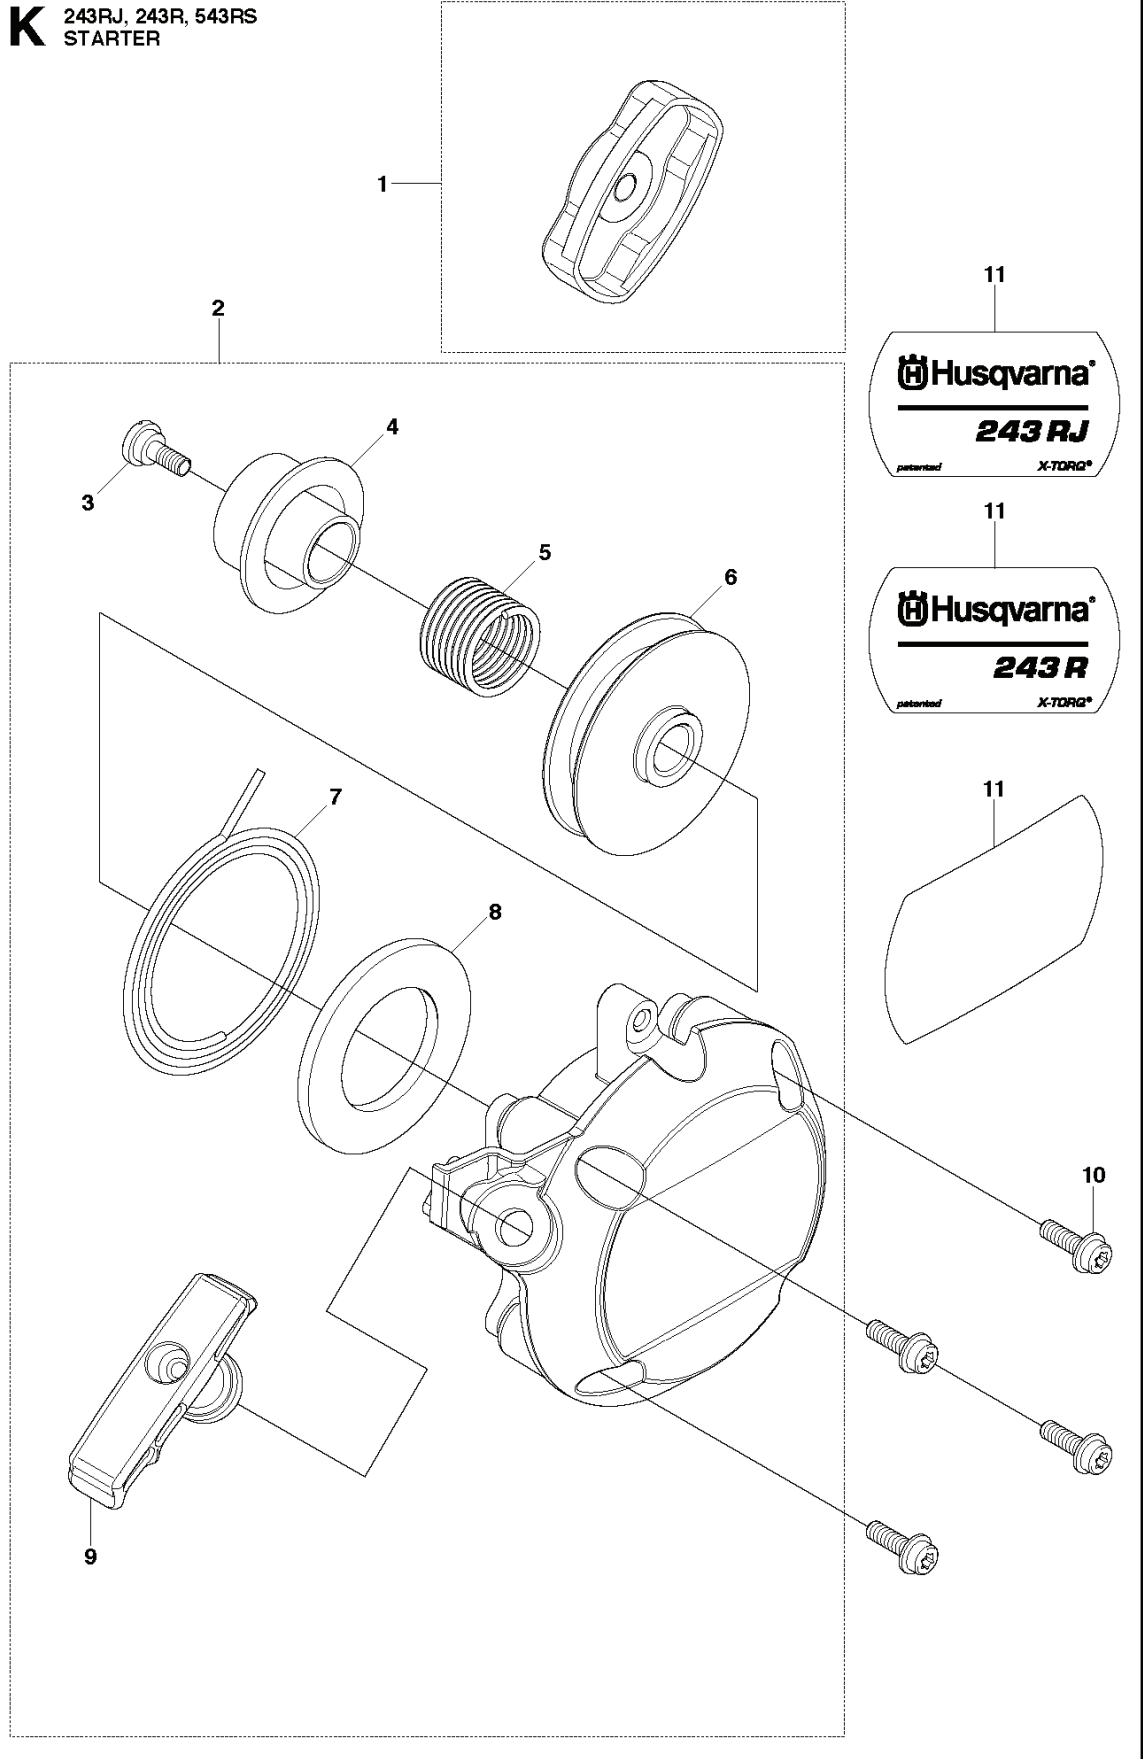

K 243RJ, 243R, 543RS
STARTER

REF.	PART NO.	DESCRIPTION	REMARK	QTY.	KIT
1	521624601	PULEY-ASSY		1	
2	525418201	STARTER ASSY		1	
3	505301901	SCREW		1	2
4	521618501	PLATE		1	2
5	521618401	SPRING		1	2
6	521618301	REEL		1	2
7	521531701	ROPE		1	2
8	521618201	SPRING		1	2
9	521617901	KNOB		1	2
10	506616501	BOLT		4	
11	528706701	LABEL RECOIL	243RJ	1	
11	577979401	DECAL	243R	1