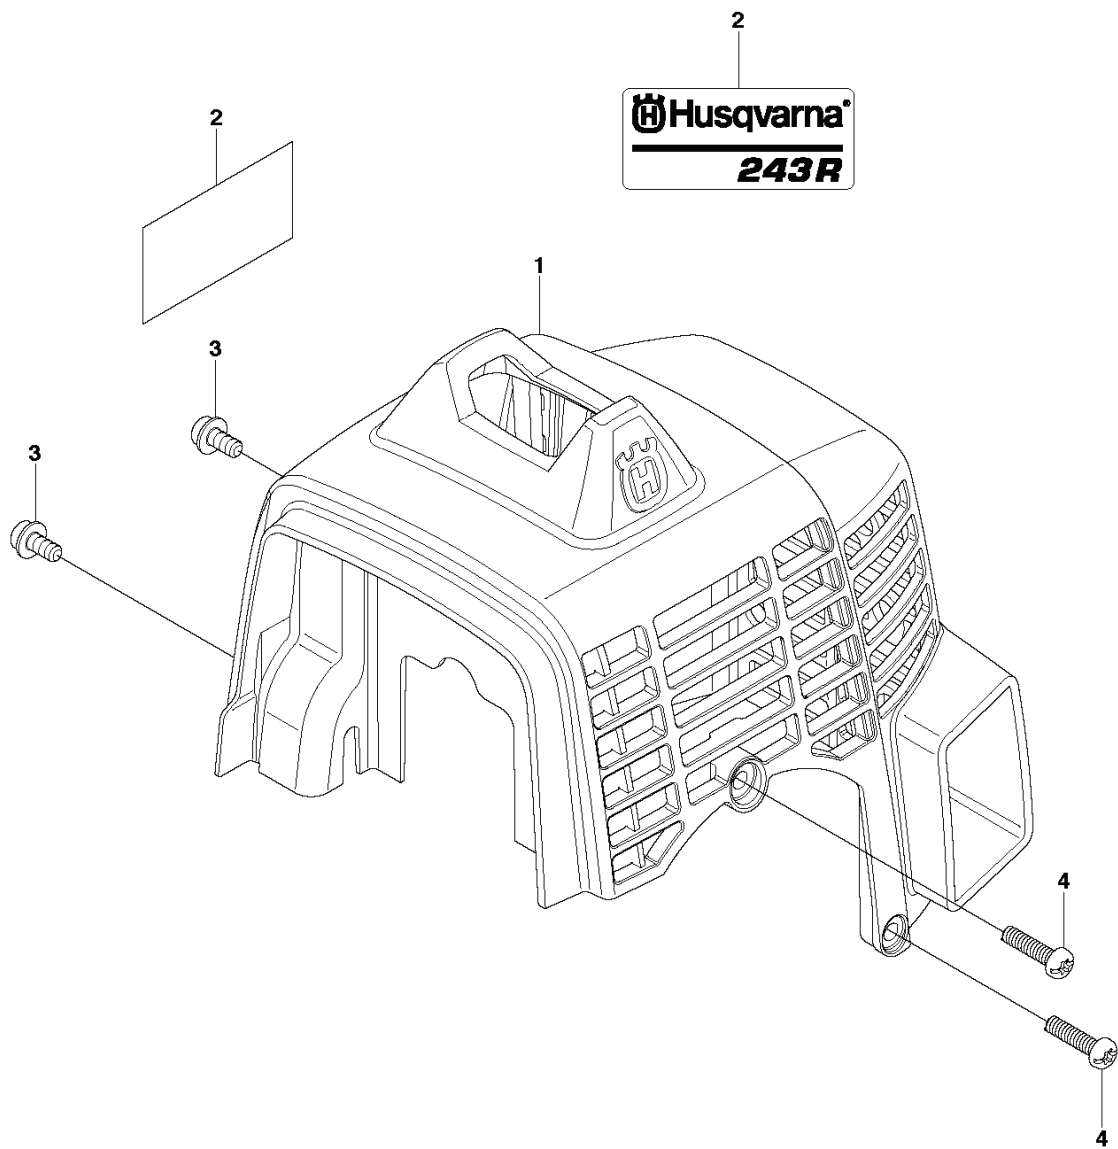

G2 243R, 543RS
CYLINDER COVER

REF.	PART NO.	DESCRIPTION	REMARK	QTY.	KIT
1	510172701	CYLINDER COVER		1	
2	577979301	DECAL	243R	1	
3	521515901	BOLT		2	
4	521863601	SCREW		2