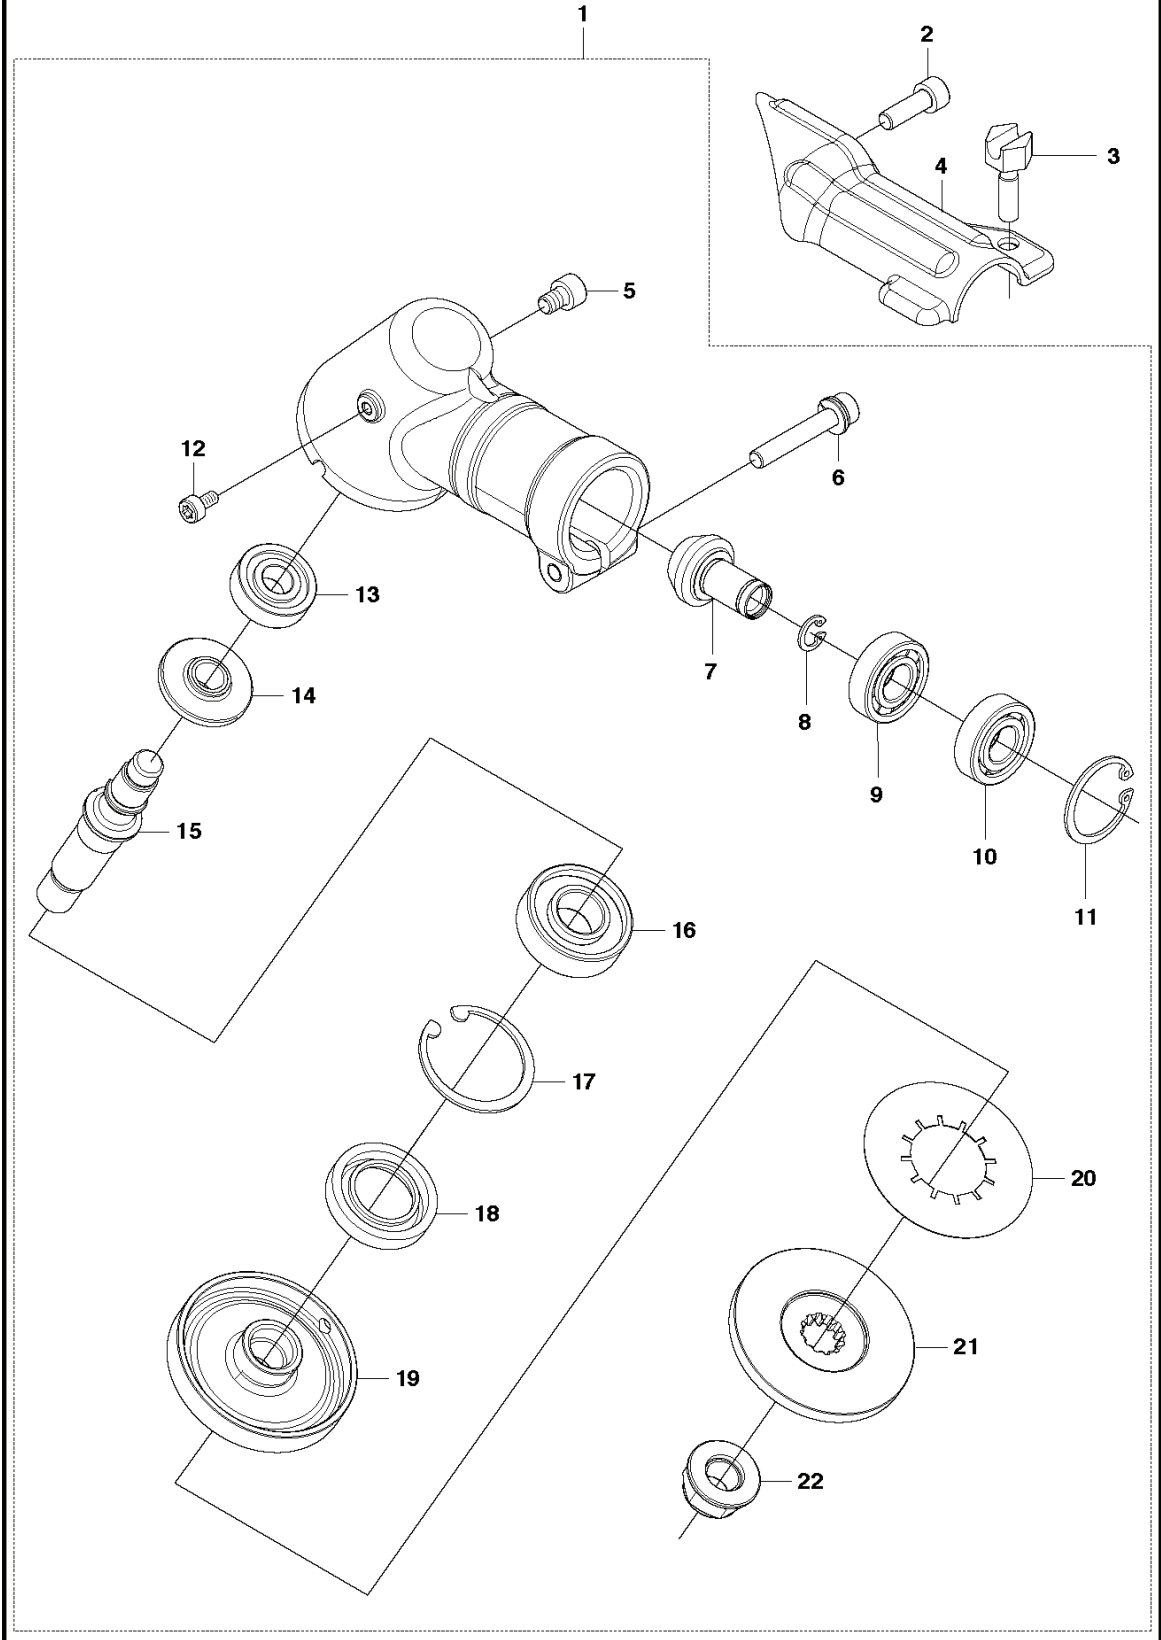

A 243RJ, 243R, 543RS
BEVEL GEAR

REF.	PART NO.	DESCRIPTION	REMARK	QTY.	KIT
1	525348601	BEVEL GEAR ASSY		1	
2	521746501	BOLT		1	
3	537189501	SCREW		1	
4	510241001	BRACKET		1	
5	521862001	BOLT		1	1
6	521862401	BOLT		1	1
7	525348901	PINION		1	1
8	516124101	SNAP RING		1	1
9	516127901	BEARING		1	1
10	516130001	BEARING		1	1
11	506609901	SNAP RING		1	1
12	521860801	BOLT		1	1
13	516127801	BALL BEARING		1	1
14	525348801	GEAR		1	1
15	525348701	SHAFT		1	1
16	516131701	BEARING		1	1
17	505294001	RING		1	1
18	521522201	SEAL		1	1
19	525349001	HOLDER		1	1
20	521656001	PLATE		1	1
21	521662201	HOLDER		1	1
22	502291101	BLADE NUT		1	1