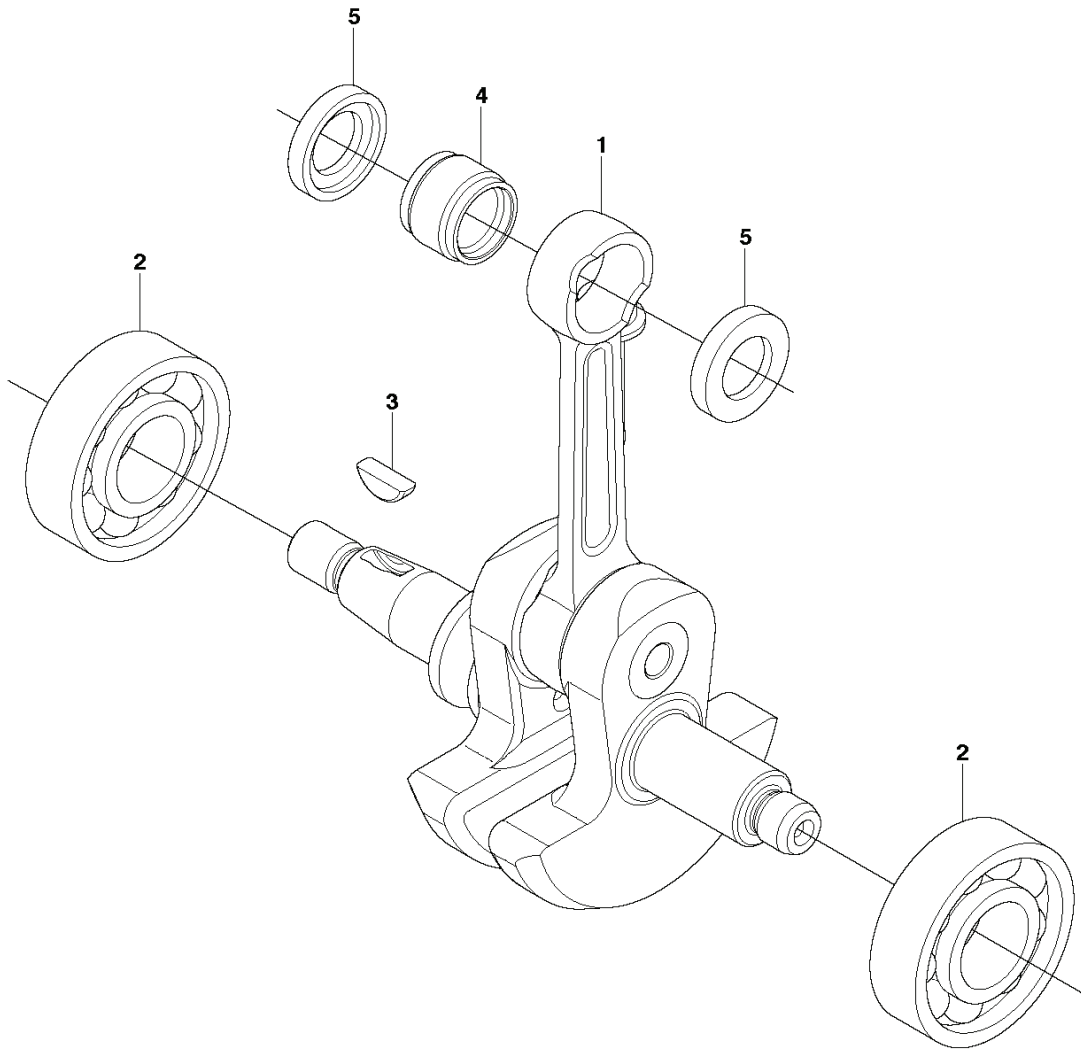

**F** 243RJ, 243R, 543RS  
CLUTCH

REF.	PART NO.	DESCRIPTION	REMARK	QTY.	KIT
1	525418401	HOUSING ASSY		1	
2	516126401	SNAP RING		1	1
3	521665001	CLAMP		1	1
4	521665201	ANTIVIBRATION ELEMENT		1	1
5	521665101	ANTIVIBRATION ELEMENT		1	1
6	521664901	HOUSING		1	1
7	516124201	SNAP RING		1	1
8	516131701	BEARING		1	1
9	505294001	RING		1	1
10	505293801	DRUM		1	1
11	506616101	BOLT		1	1
12	521862301	BOLT		1	1
13	521347901	BOLT		4	
14	525418001	COVER		1	
15	505297801	SCREW		2	
16	505298101	WASHER		2	
17	521636401	CLUTCH ASSY		1	
18	505298001	WASHER		2	
19	521517901	SCREW		4	
20	510173101	CLUTCH COVER		1	
21	525419101	BOLT		4	

**P** 243RJ, 243R, 543RS  
CRANKCASE

---

REF.	PART NO.	DESCRIPTION	REMARK	QTY.	KIT
1	521623501	CASE		1	
2	506615701	SEAL		1	
3	505296701	SEAL		1	
4	516125801	RING		1	
5	521623601	GASKET		1	
6	505296101	PIN		3	1
7	506616201	BOLT		4	
8	521357501	GUARD		1	
9	521515901	BOLT		1	

**N** 243RJ, 243R, 543RS  
CRANK SHAFT

---

REF.	PART NO.	DESCRIPTION	REMARK	QTY.	KIT
1	521623901	SHAFT-COMP		1	
2	521521001	BEARING		2	
3	506610701	KEY		1	
4	521794701	ROLLER BEARING		1	
5	516965701	WASHER		2	