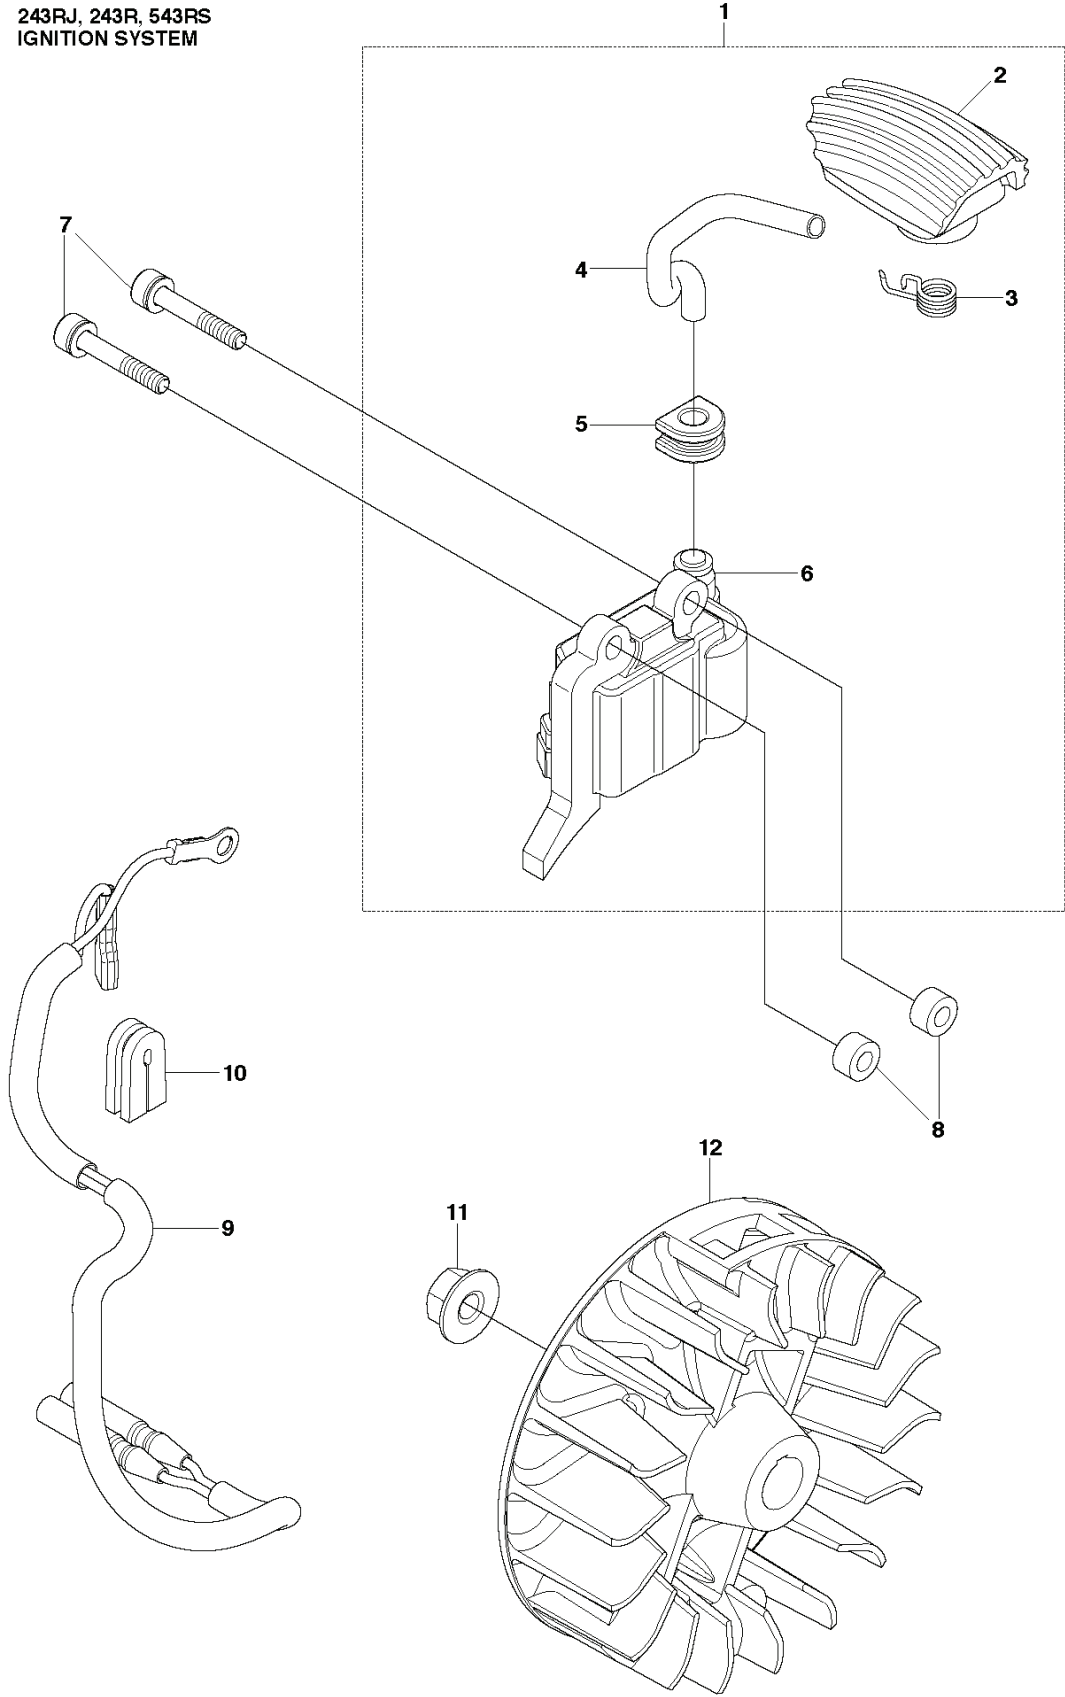

REF.	PART NO.	DESCRIPTION	REMARK	QTY.	KIT
1	521621901	CYLINDER-COMP	243RJ	1	
1	577409501	CYLINDER	243R	1	
2	521622101	COVER		1	1
3	521622201	COVER		1	1
4	521622301	GASKET		2	1
5	521515601	BOLT		6	1
6	506616001	BOLT		4	
7	521515901	BOLT		2	
8	506615101	SPARK PLUG		1	
9	525418101	PLATE		1	
10	516802001	RING		2	
11	521623801	PISTON	243RJ	1	
11	577639801	PISTON	243R	1	
12	516283001	RING		2	
13	521522701	PEN		1	
14	516965701	WASHER		2	
15	521794701	ROLLER BEARING		1	
16	521622001	GASKET		1	

**C2** 243R, 543RS  
HANDLE

---

REF.	PART NO.	DESCRIPTION	REMARK	QTY.	KIT
1	577983001	HANDLE BRACKET		1	
2	528817801	HANDLE		1	
4	528817401	HANDLE		1	
5	521538701	PROTECTION		1	
6	731231401	HEXAGON NUT		1	
7	537172801	HANDLE		1	
8	503200245	SCREW IHSCFM		1	
9	537172901	COVER		1	

**S** 243RJ, 243R, 543RS  
HARNESS

---

REF.	PART NO.	DESCRIPTION	REMARK	QTY.	KIT
1	537216301	HARNESS		1	
2	502022802	WELT HOOK		1	1
3	503734001	FRONT PIECE		1	1
4	503734102	BUCKLE		1	1

**L** 243RJ, 243R, 543RS  
IGNITION SYSTEM