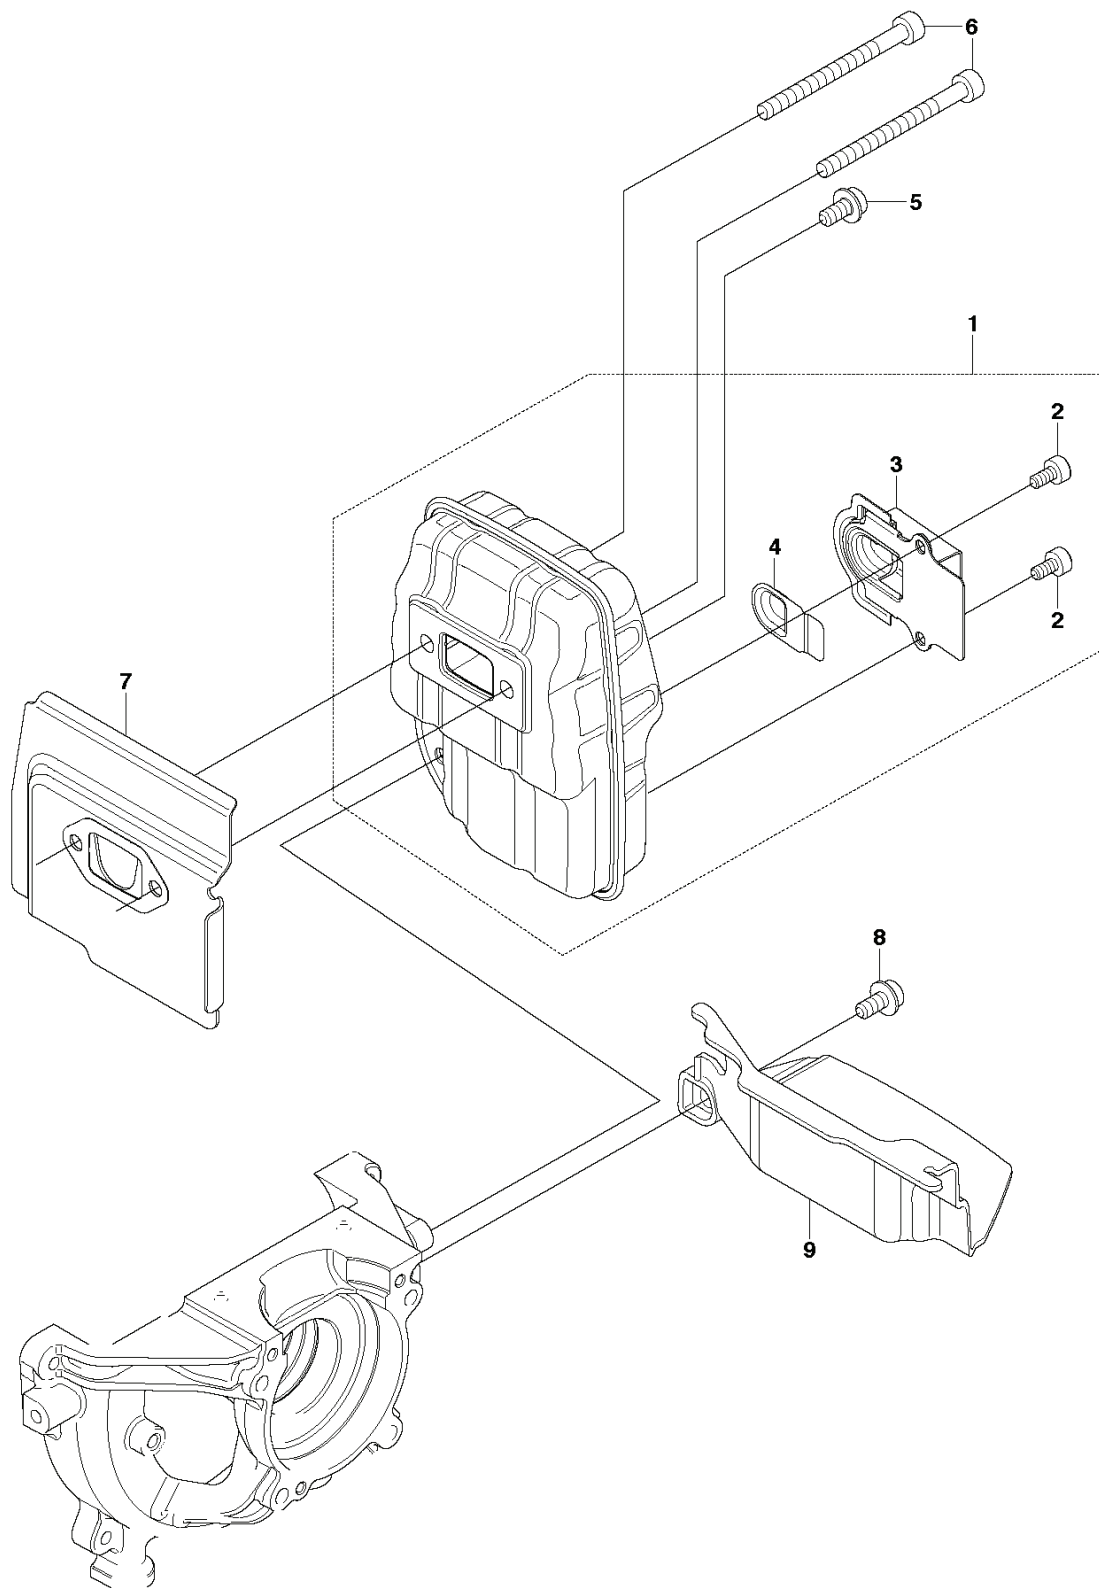

H 243RJ, 243R, 543RS
MUFFLER

REF.	PART NO.	DESCRIPTION	REMARK	QTY.	KIT
1	528705801	MUFFLER-A	243RJ	1	
1	577980301	MUFFLER	243R	1	
2	521860801	BOLT		2	1
3	521623401	GUIDE		1	1
4	521623001	ARESTER		1	1
5	521515901	BOLT		1	
6	521347601	BOLT		2	
7	521623201	GASKET		1	
8	521515901	BOLT		1	
9	521623301	PLATE		1