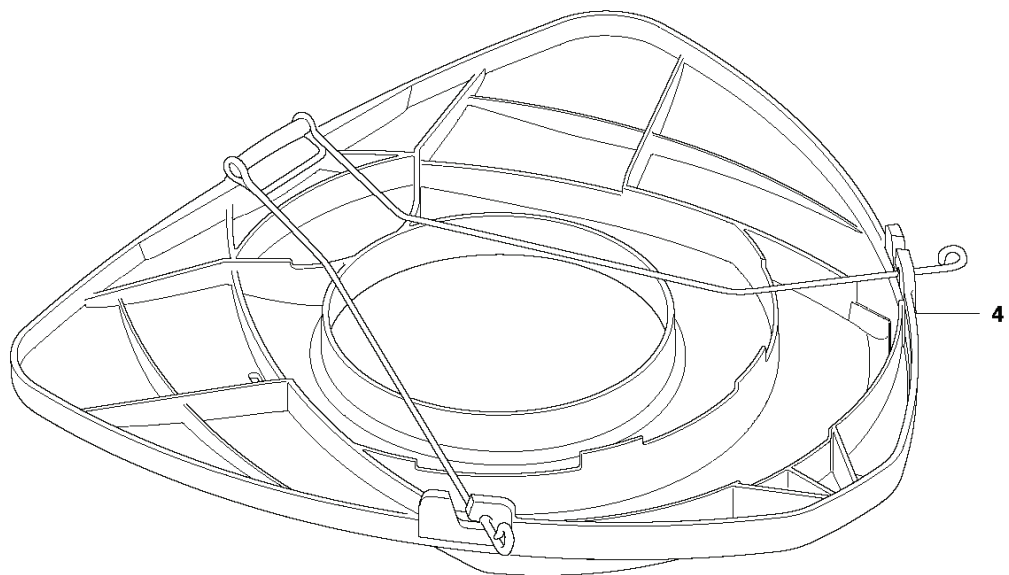

R1 243RJ, 243R, 543RS
ACCESSORIES

REF.	PART NO.	DESCRIPTION	REMARK	QTY.	KIT
1	506686101	COMBINATION WRENCH		1	
2	505312001	TOOL		1	
3	516153801	DRIVER		1	
4	544359101	TRANSPORT GUARD		1	
5	516014501	SUPPORT CUP		1	
6	531009248	FILTER OIL		1	
7	503976401	GREASE		1	
8	501192201	TOOL		1	
9	537216201	HARNESS	HARNESS OF 243RJ	1