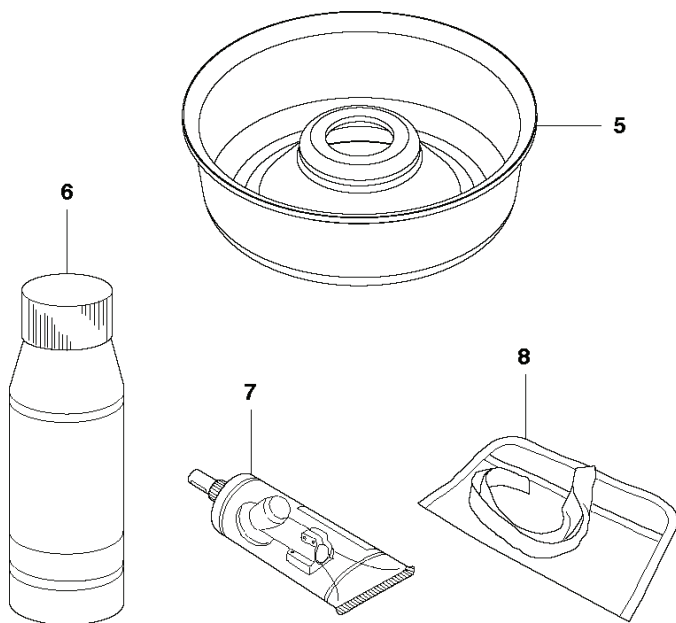

R1 243RJ, 243R, 543RS
ACCESSORIES

REF.	PART NO.	DESCRIPTION	REMARK	QTY.	KIT
1	506686101	COMBINATION WRENCH		1	
2	505312001	TOOL		1	
3	516153801	DRIVER		1	
4	544359101	TRANSPORT GUARD		1	
5	516014501	SUPPORT CUP		1	
6	531009248	FILTER OIL		1	
7	503976401	GREASE		1	
8	501192201	TOOL		1	
9	537216201	HARNESS	HARNESS OF 243RJ	1