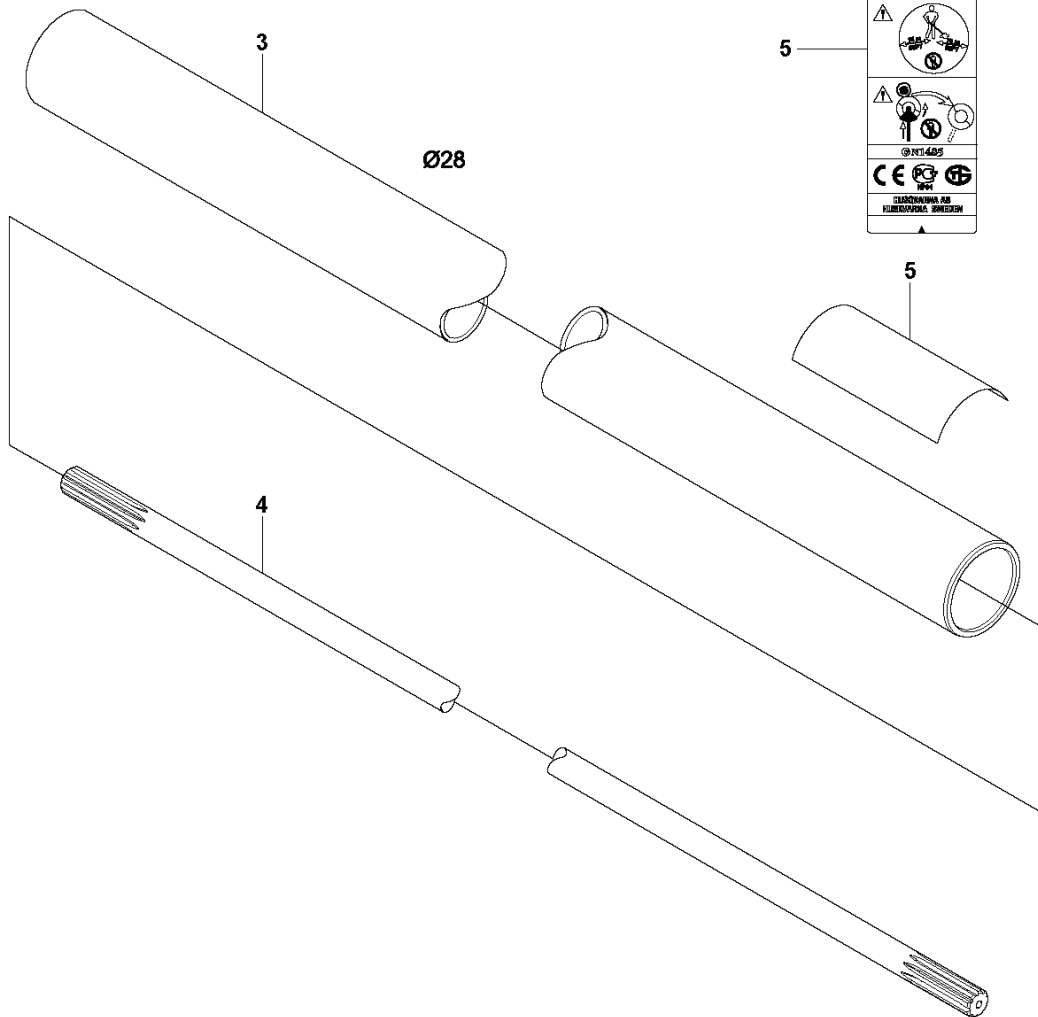

**C2** 243R, 543RS  
HANDLE

---

REF.	PART NO.	DESCRIPTION	REMARK	QTY.	KIT
1	577983001	HANDLE BRACKET		1	
2	528817801	HANDLE		1	
4	528817401	HANDLE		1	
5	521538701	PROTECTION		1	
6	731231401	HEXAGON NUT		1	
7	537172801	HANDLE		1	
8	503200245	SCREW IHSCFM		1	
9	537172901	COVER		1	

REF.	PART NO.	DESCRIPTION	REMARK	QTY.	KIT
1	574392701	COIL	243RJ	1	
1	577133901	IGNITION MODULE ASSY	243R	1	
2	521610001	HUB CAP		1	1
3	506655201	SPRING		1	1
4	521624301	CORD		1	1
5	505043301	GROMMET		1	1
6	505042801	HUB CAP		1	1
7	521515801	BOLT		2	
8	521769701	SPACER		2	
9	521525701	CORD	243RJ	1	
9	577574901	CORD	243R	1	
10	506615901	GROMMET		1	
11	505041501	NUT		1	
12	521624101	ROTOR	243RJ	1	
12	577133801	ROTOR	243R	1	

**B** 243RJ, 243R, 543RS  
SHAFT

---

REF.	PART NO.	DESCRIPTION	REMARK	QTY.	KIT
1	521668001	HANGER-ASSY		1	
2	506616201	BOLT		1	1
3	525418501	PIPE ASSY		1	
4	505294401	SHAFT		1	
5	544330801	LABEL WARNING		1	