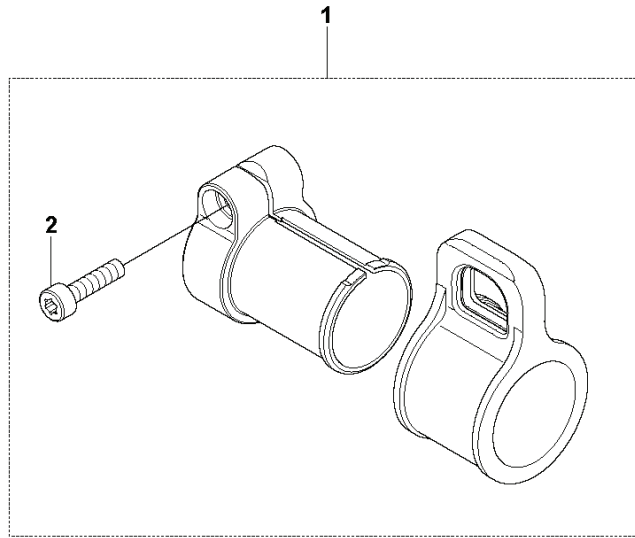

**H** 243RJ, 243R, 543RS  
MUFFLER

---

REF.	PART NO.	DESCRIPTION	REMARK	QTY.	KIT
1	528705801	MUFFLER-A	243RJ	1	
1	577980301	MUFFLER	243R	1	
2	521860801	BOLT		2	1
3	521623401	GUIDE		1	1
4	521623001	ARESTER		1	1
5	521515901	BOLT		1	
6	521347601	BOLT		2	
7	521623201	GASKET		1	
8	521515901	BOLT		1	
9	521623301	PLATE		1	

**B** 243RJ, 243R, 543RS  
SHAFT

---

REF.	PART NO.	DESCRIPTION	REMARK	QTY.	KIT
1	521668001	HANGER-ASSY		1	
2	506616201	BOLT		1	1
3	525418501	PIPE ASSY		1	
4	505294401	SHAFT		1	
5	544330801	LABEL WARNING		1	