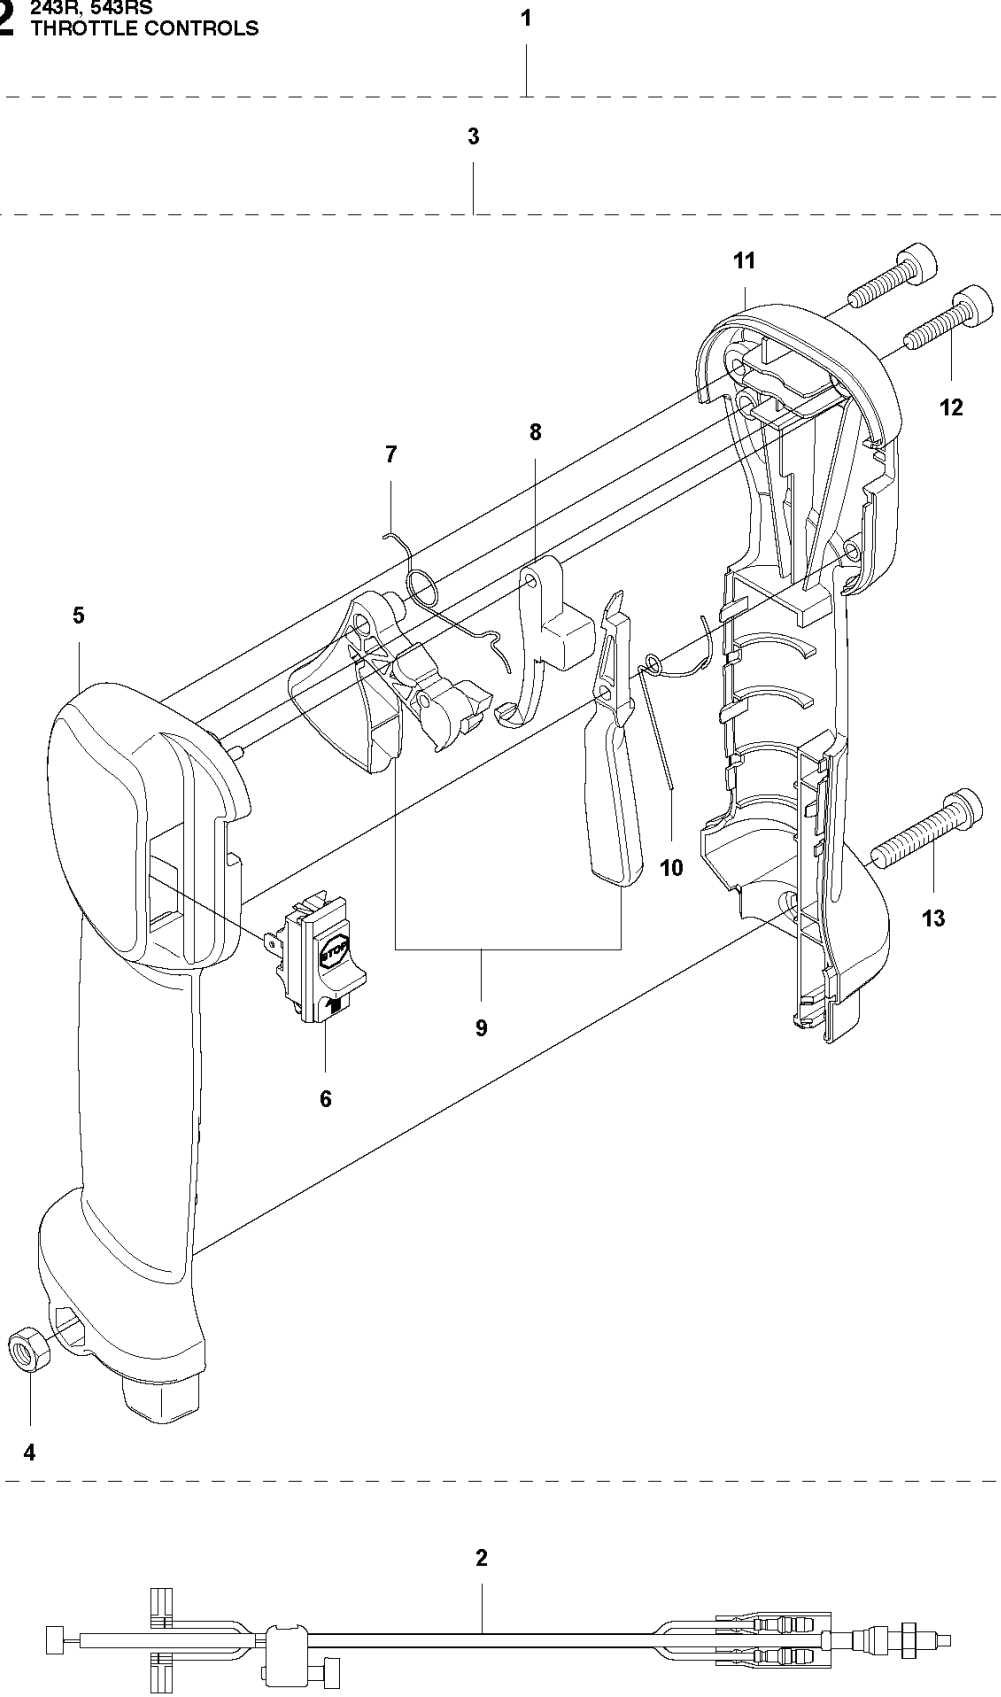

D2 243R, 543RS
THROTTLE CONTROLS

REF.	PART NO.	DESCRIPTION	REMARK	QTY.	KIT
1	522520702	THROTTLE CONTROL		1	
2	522036701	THROTTLE CABLE ASSY		1	1
3	537424513	HANDLE ASSY		1	1
4	503221013	HEXAGON NUT		1	1.3
5	537160203	HANDLE HALF		1	1.3
6	537419001	SWITCH		1	1.3
7	537174201	SPRING THROTTLE TRIG		1	1.3
8	537160701	THROTTLE LOCKOUT		1	1.3
9	506497701	THROTTLE CONTROL		1	1.3
10	537174301	SPRING		1	1.3
11	537160302	HANDLE HALF		1	1.3
12	503216618	SCREW IHSCCT		2	1.3
13	503200735	SCREW IHSCFM		1	1.3