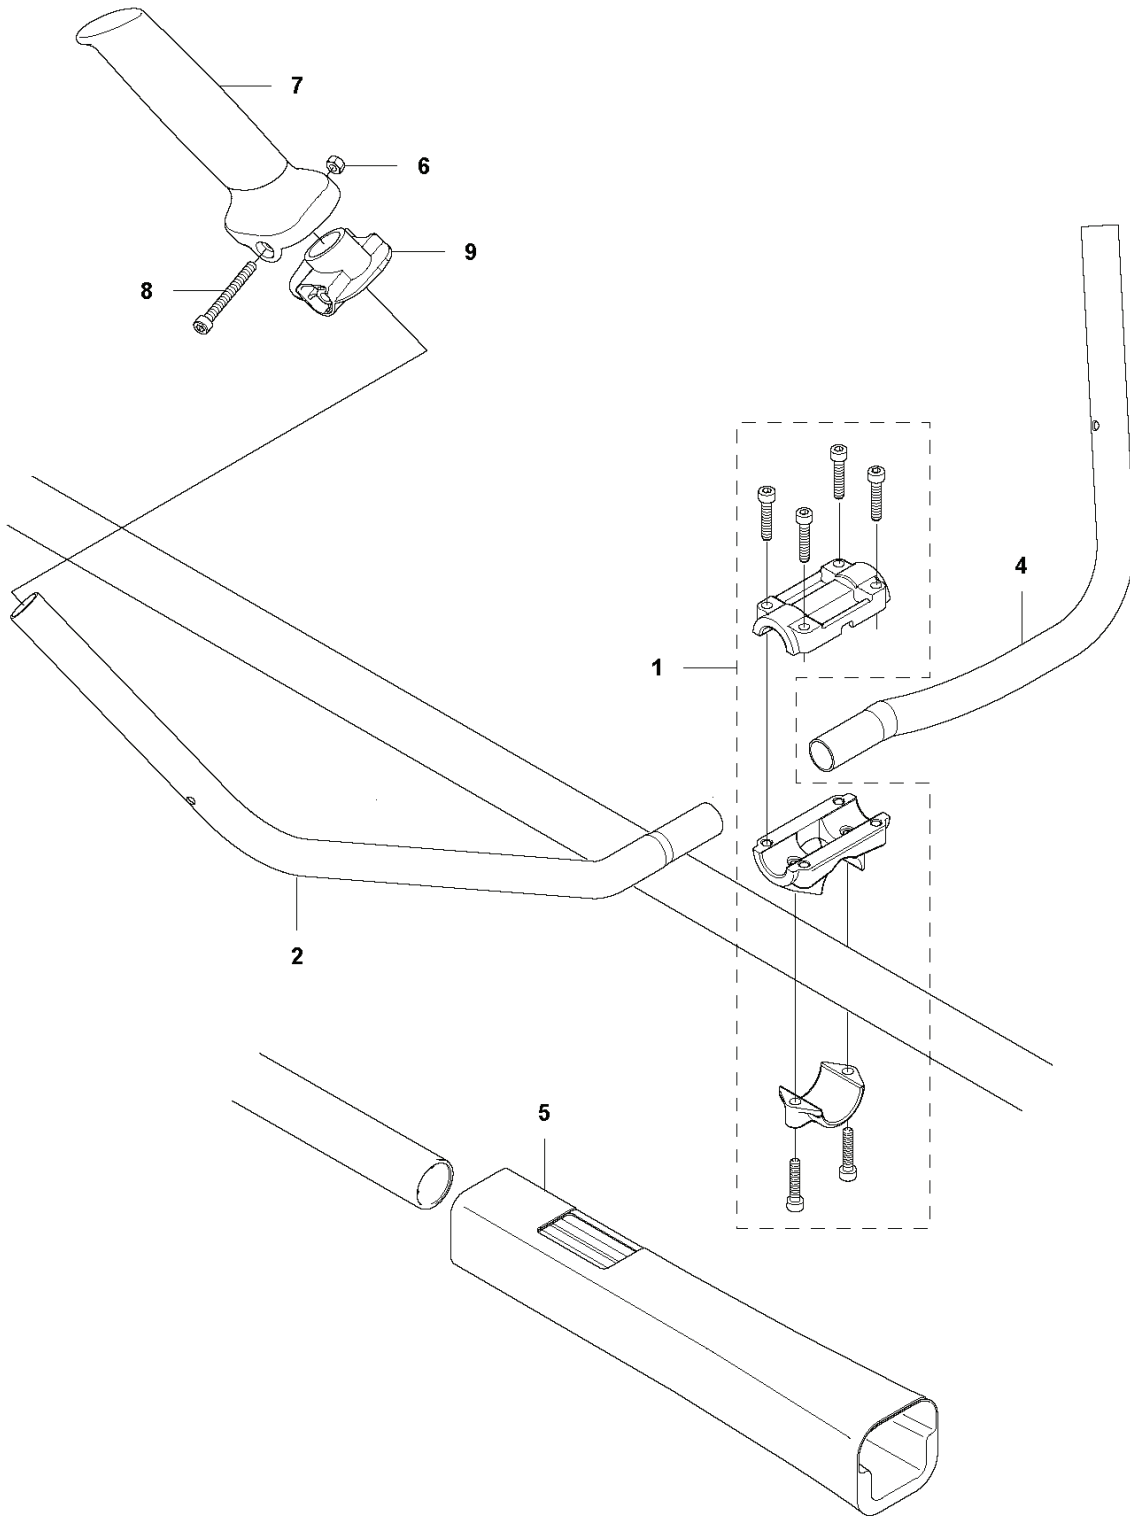

REF.	PART NO.	DESCRIPTION	REMARK	QTY.	KIT
1	521621901	CYLINDER-COMP	243RJ	1	
1	577409501	CYLINDER	243R	1	
2	521622101	COVER		1	1
3	521622201	COVER		1	1
4	521622301	GASKET		2	1
5	521515601	BOLT		6	1
6	506616001	BOLT		4	
7	521515901	BOLT		2	
8	506615101	SPARK PLUG		1	
9	525418101	PLATE		1	
10	516802001	RING		2	
11	521623801	PISTON	243RJ	1	
11	577639801	PISTON	243R	1	
12	516283001	RING		2	
13	521522701	PEN		1	
14	516965701	WASHER		2	
15	521794701	ROLLER BEARING		1	
16	521622001	GASKET		1	

**E** 243RJ, 243R, 543RS  
FUEL TANK

---

REF.	PART NO.	DESCRIPTION	REMARK	QTY.	KIT
1	521625901	TANK ASSY	243RJ	1	
1	577509801	TANK	243R	1	
2	521672401	FUEL CAP		1	1
3	506617201	FILTER		1	1.2
4	506615401	HOLDER		1	1.2
5	506615301	PACKING		1	1.2
6	521672501	STOPPER		1	1.2
7	506614601	FILTER		1	1
8	506611301	CLIP		1	1
9	521626001	PIPE-COMP	243RJ	1	1
9	577509901	PIPE	243R	1	1
10	510173001	SKID PLATE		1	
11	521516901	BOLT		4	

**C2** 243R, 543RS  
HANDLE

---

REF.	PART NO.	DESCRIPTION	REMARK	QTY.	KIT
1	577983001	HANDLE BRACKET		1	
2	528817801	HANDLE		1	
4	528817401	HANDLE		1	
5	521538701	PROTECTION		1	
6	731231401	HEXAGON NUT		1	
7	537172801	HANDLE		1	
8	503200245	SCREW IHSCFM		1	
9	537172901	COVER		1	

**S** 243RJ, 243R, 543RS  
HARNESS

---

REF.	PART NO.	DESCRIPTION	REMARK	QTY.	KIT
1	537216301	HARNESS		1	
2	502022802	WELT HOOK		1	1
3	503734001	FRONT PIECE		1	1
4	503734102	BUCKLE		1	1

**L** 243RJ, 243R, 543RS  
IGNITION SYSTEM