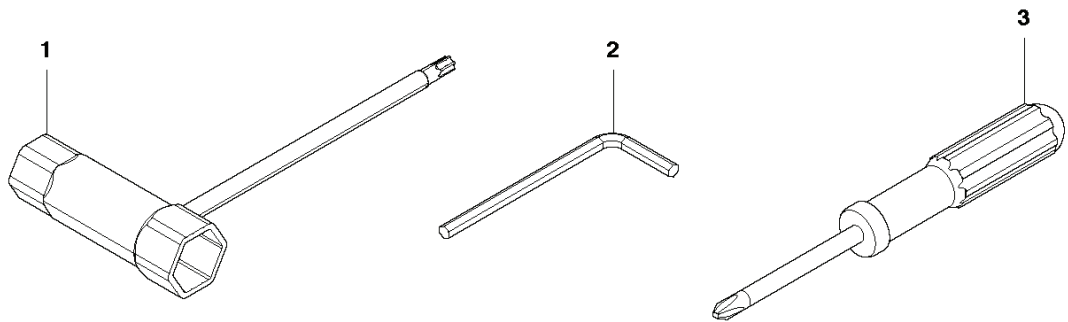

R1 243RJ, 243R, 543RS
ACCESSORIES

REF.	PART NO.	DESCRIPTION	REMARK	QTY.	KIT
1	506686101	COMBINATION WRENCH		1	
2	505312001	TOOL		1	
3	516153801	DRIVER		1	
4	544359101	TRANSPORT GUARD		1	
5	516014501	SUPPORT CUP		1	
6	531009248	FILTER OIL		1	
7	503976401	GREASE		1	
8	501192201	TOOL		1	
9	537216201	HARNESS	HARNESS OF 243RJ	1