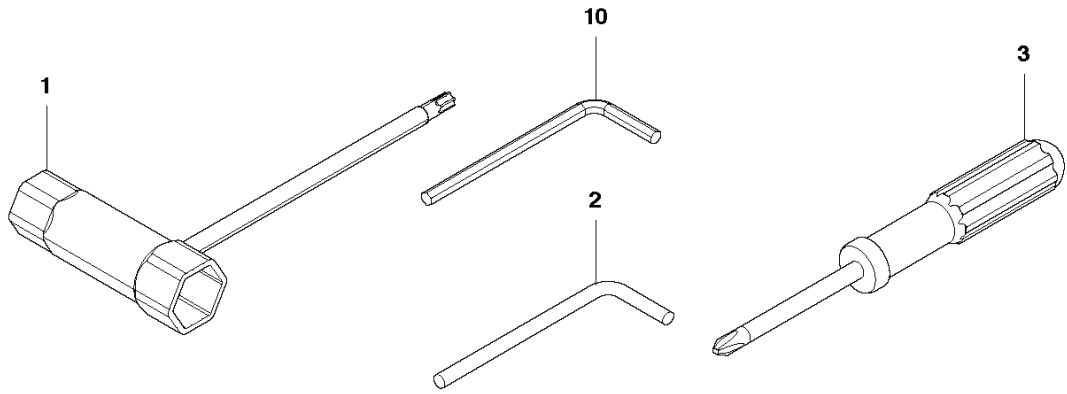

R1 243RJ, 243R, 543RS
ACCESSORIES

REF.	PART NO.	DESCRIPTION	REMARK	QTY.	KIT
1	506686101	COMBINATION WRENCH		1	
2	505312001	TOOL		1	
3	506689501	DRIVER		1	
4	544359101	TRANSPORT GUARD		1	
5	528818101	SUPPORT CUP		1	
6	531009248	FILTER OIL		1	
7	503976401	GREASE		1	
8	501192201	TOOL		1	
9	537216201	HARNESS	HARNESS OF 243RJ	1	
10	505311901	WRENCH	243RJ	1