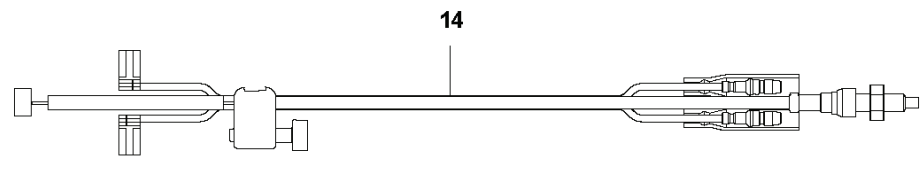

D2 243R, 543RS
THROTTLE CONTROLS

REF.	PART NO.	DESCRIPTION	REMARK	QTY.	KIT
1	522520702	THROTTLE CONTROL		1	
3	537424513	HANDLE ASSY		1	1
4	503221013	HEXAGON NUT		1	1.3
5	537160203	HANDLE HALF		1	1.3
6	503718201	SWITCH		1	1.3
7	537174201	SPRING THROTTLE TRIG		1	1.3
8	537160703	THROTTLE LOCKOUT		1	1.3
9	506497701	THROTTLE CONTROL		1	1.3
10	537174301	SPRING		1	1.3
11	537160301	HANDLE HALF		1	1.3
12	503216674	SCREW IHSCCT		2	1.3
13	503200782	SCREW IHSCFM		1	1.3
14	522036701	THROTTLE CABLE ASSY		1	1
15	506495101	THROTTLE LOCKOUT		1	1.3
16	506495001	THROTTLE CONTROL		1	1.3