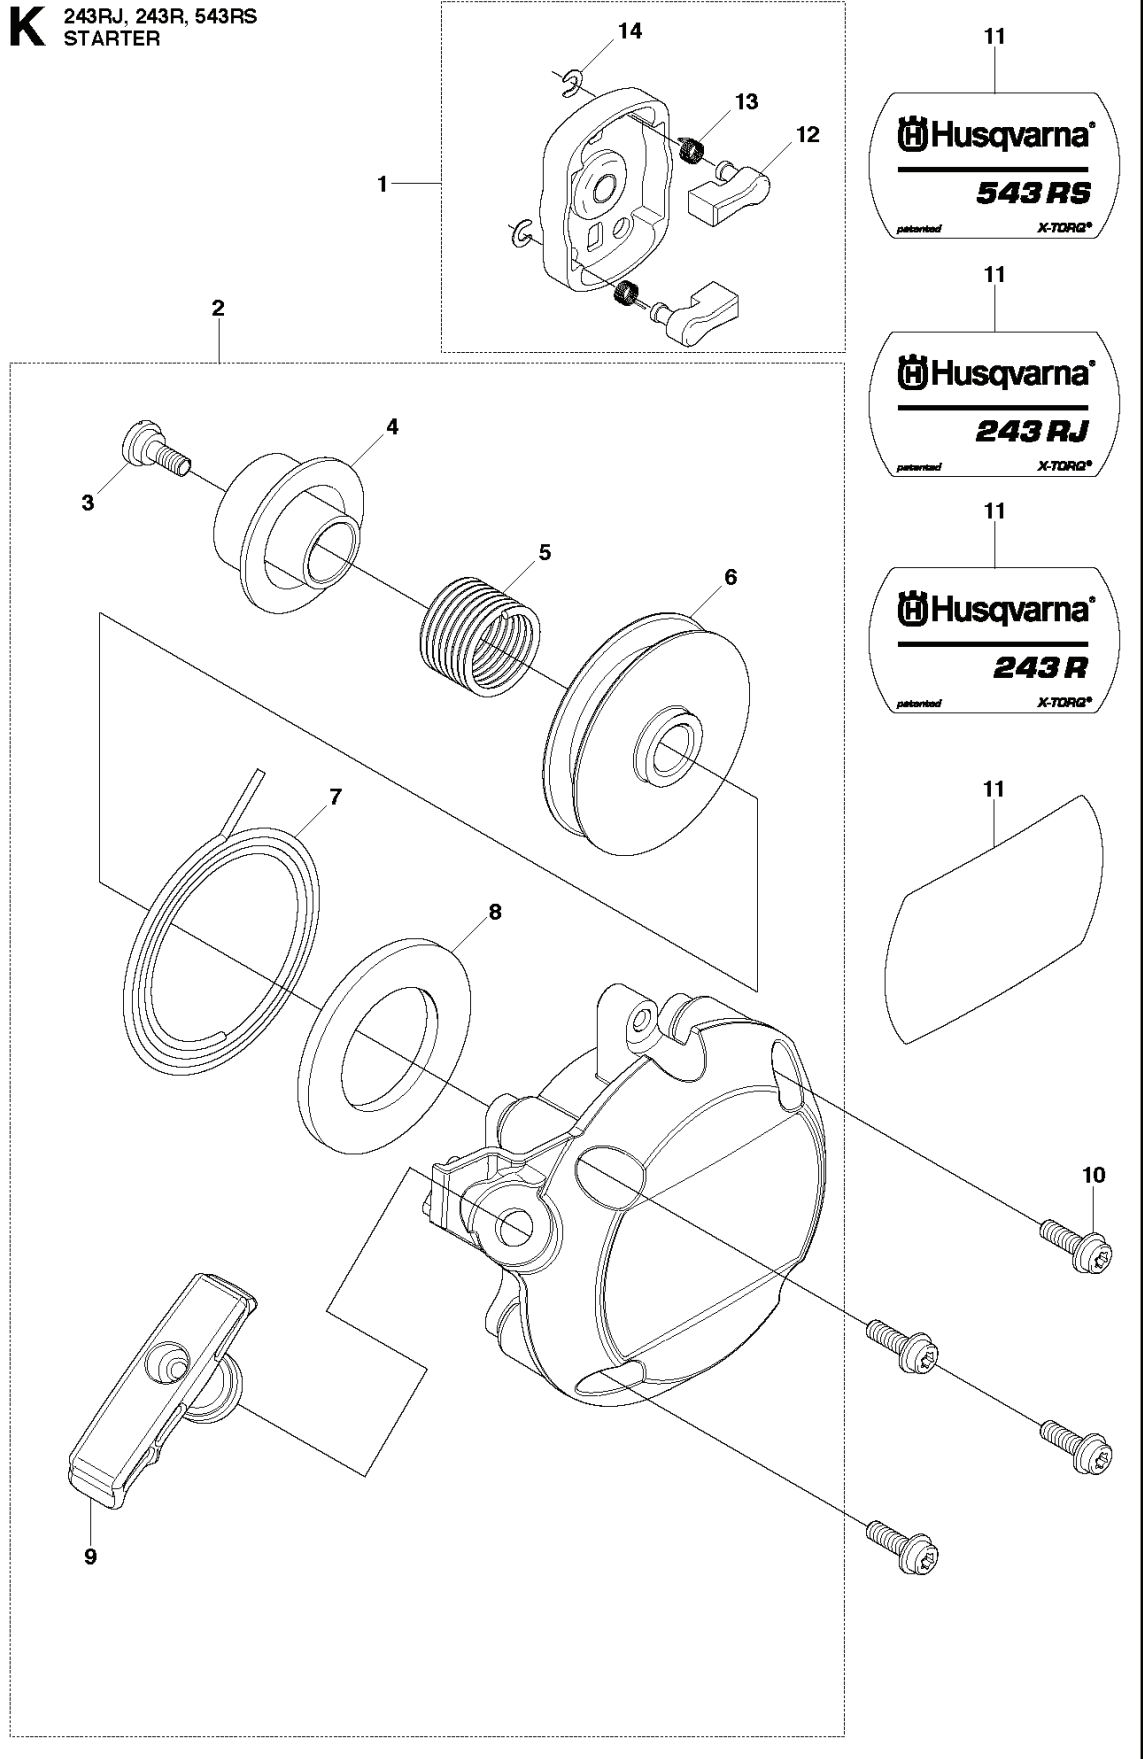

K 243RJ, 243R, 543RS
STARTER

REF.	PART NO.	DESCRIPTION	REMARK	QTY.	KIT
1	521624601	PULEY-ASSY		1	
2	528706201	STARTER ASSY		1	
3	515367101	SCREW		1	2
4	521618501	PLATE		1	2
5	521618401	SPRING		1	2
6	521618301	REEL		1	2
7	521531701	ROPE		1	2
8	521618201	SPRING		1	2
9	521617901	KNOB		1	2
10	506745601	BOLT		4	
11	528706701	LABEL RECOIL	243RJ	1	
11	577979401	DECAL	243R	1	
11	578420601	DECAL	543RS	1	
12	521618601	RATCHET		2	1
13	521618701	SPRING		2	1
14	513167701	E-RING		2	1