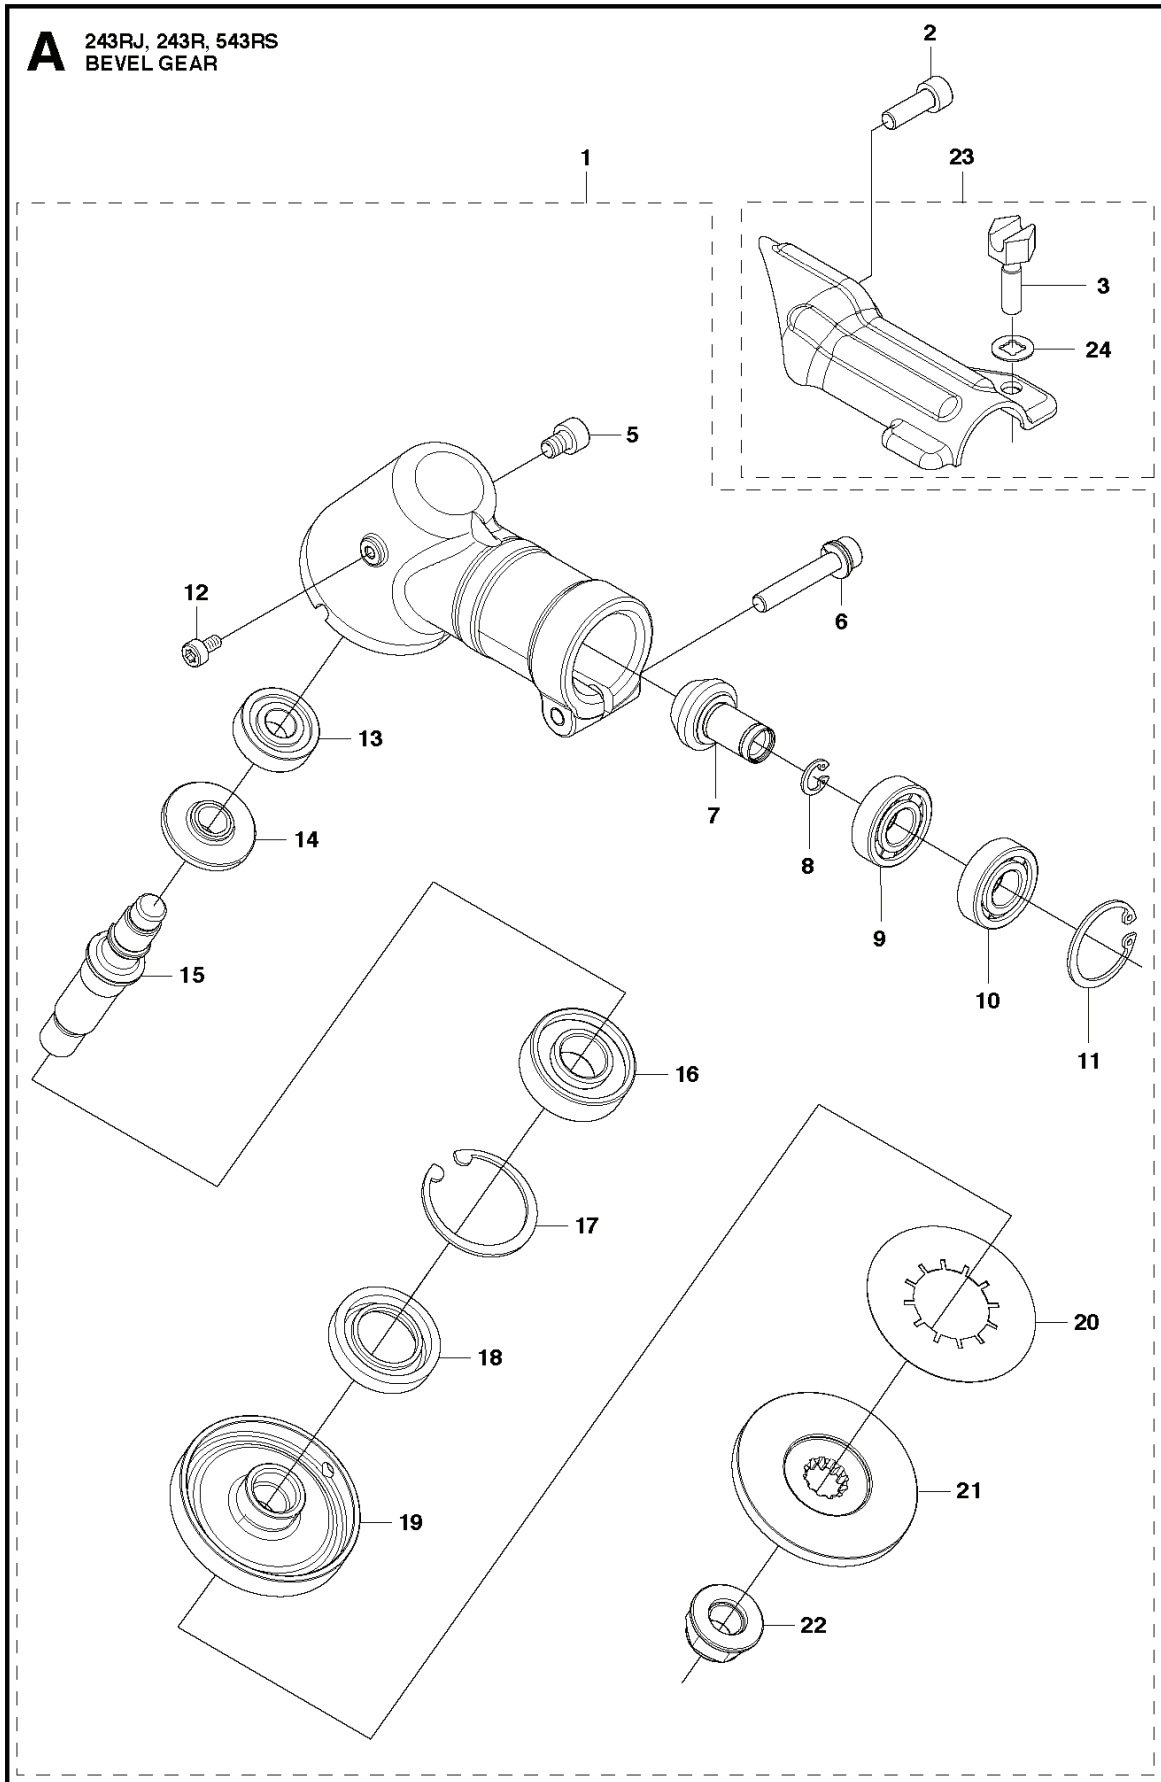

243 R, 20121000001-Current

SPARE PARTS LIST

R2 243RJ, 243R, 543RS
ACCESSORIES

REF.	PART NO.	DESCRIPTION	REMARK	QTY.	KIT
1	537331603	SPLASH GUARD		1	
2	537396303	SPLASH GUARD		1	1
3	503216825	SCREW IHSCFT		1	1.2
4	503798801	BLADE		1	1.2
5	544124501	RETAINER		1	1.2
6	537387201	SNAP LOCKING		4	1.2

A 243RJ, 243R, 543RS
BEVEL GEAR

REF.	PART NO.	DESCRIPTION	REMARK	QTY.	KIT
1	528818301	GEAR HOUSING		1	
2	506745601	BOLT		1	
3	537189501	SCREW		1	23
5	521862001	BOLT		1	1
6	521862401	BOLT		1	1
7	528818001	PINION		1	1
8	516124101	SNAP RING		1	1
9	516127901	BEARING		1	1
10	516130001	BEARING		1	1
11	506609901	SNAP RING		1	1
12	544362701	BOLT		1	1
13	505170201	BEARING		1	1
14	528826201	GEAR		1	1
15	528815901	SHAFT GEAR		1	1
16	516131701	BEARING		1	1
17	502849301	SNAP RING		1	1
18	521522201	SEAL		1	1
19	528826401	HOLDER		1	1
20	521656001	PLATE		1	1
21	511583801	HOLDER		1	1
22	502291101	BLADE NUT		1	1
23	575778801	BRACKET		1	
24	575677301	LOCKWASHER		1	23

Q2 243R, 543RS
CARBURETOR

WTEA-7A

REF.	PART NO.	DESCRIPTION	REMARK	QTY.	KIT
1	577992802	CARBURETTOR	WTEA-7A	1	
2	520957001	SCREEN		1	1
3	577806901	COVER		1	1
4	520976301	SCREW		1	1
5	520954801	GASKET		1	1
6	520954901	DIAPHRAGM		1	1
7	521085401	VALVE.INLET		1	1
8	516972101	GASKET		1	1
9	577807001	DIAPHRAGM		1	1
10	514189201	COVER		1	1
11	578895401	SPRING		1	1
12	578913101	NEEDLE		1	1
13	578913001	CAP		2	1
14	577807101	SCREW		1	1
15	520977401	PIN		1	1
16	577807201	LEVER		1	1
17	578895501	SHAFT		1	1
18	513593201	SPRING		1	1
19	577815701	SCREW		1	1
20	514251901	VALVE.THROTTLE		1	1
21	520759801	SCREW		3	1
25	505056501	RING		1	1
26	577815801	LEVER		1	1
27	577815501	SPRING		1	1
28	514243301	SPRING.CHOKE		1	1
29	514242601	BALL		1	1
30	577816401	SHAFT		1	1
31	579367101	VALVE		1	1
32	506738601	RETAINER RING		1	1
33	520978801	SCREW ASSY		4	1
34	578912901	NEEDLE		1	1
35	516524201	WASHER		1	1
36	513400801	SWIVEL		1	1
42	578912801	SPRING	SPRING	2	1