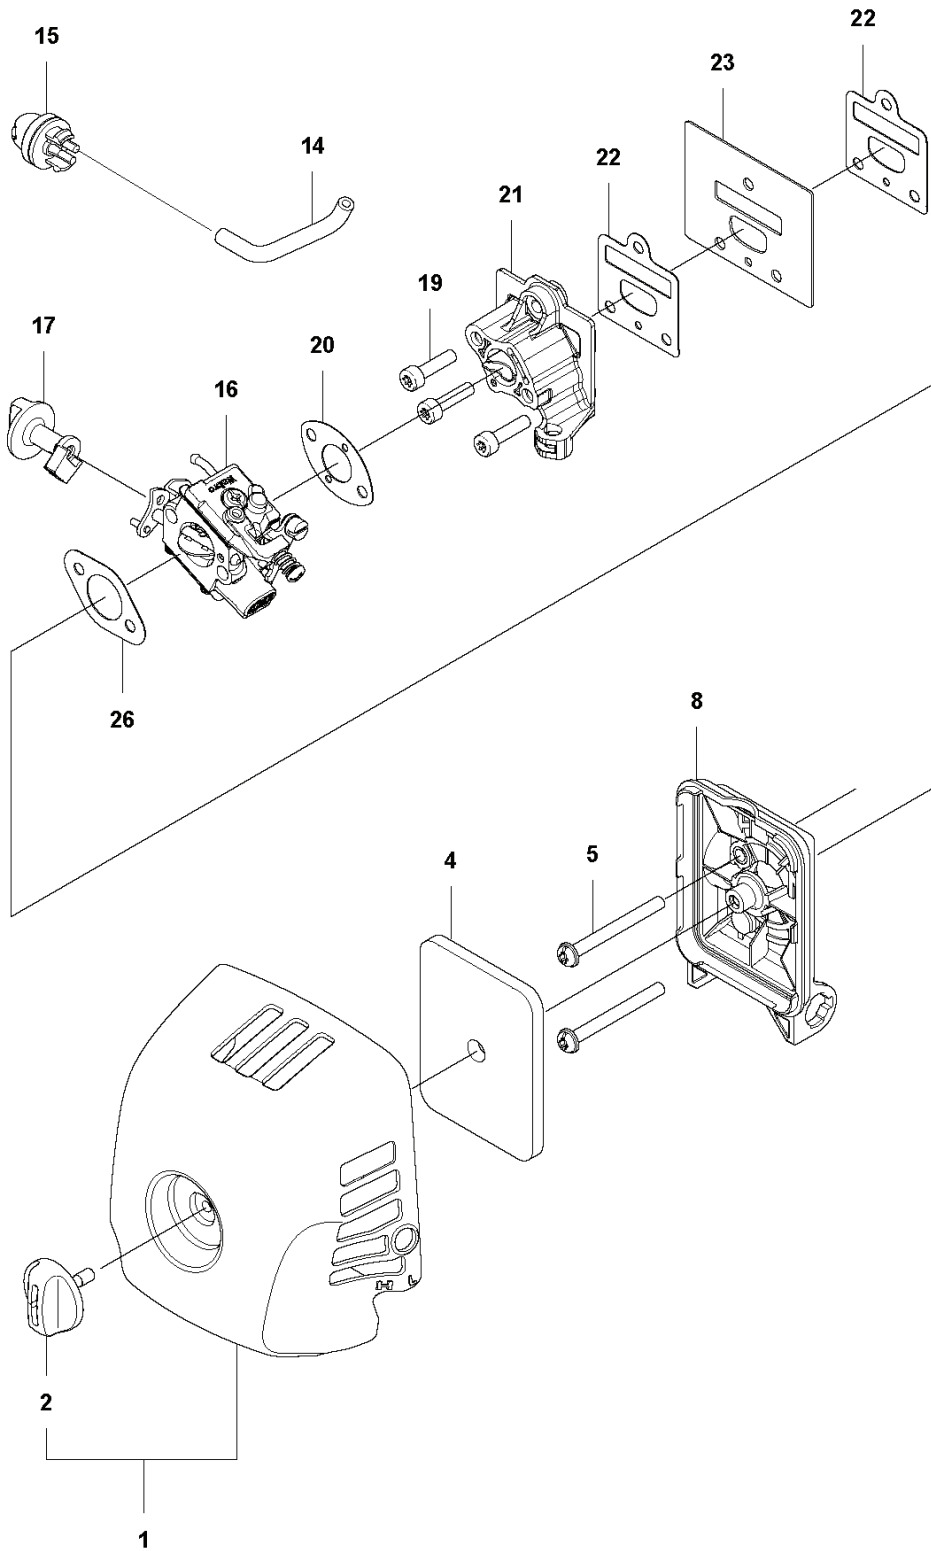

J2 243R, 543RS
CARBURETOR & AIRFILTER

REF.	PART NO.	DESCRIPTION	REMARK	QTY.	KIT
1	577980001	AIR FILTER COVER		1	
2	577979801	TURNING KNOB		1	1
4	577926701	AIR FILTER		1	
5	521515501	SCREW		2	
8	576685501	FILTER HOUSING		1	
14	577509501	TUBE		1	
15	513789301	PUMP		1	
16	577992802	CARBURETTOR		1	
17	577133101	CHOKE CONTROL		1	
19	506689001	BOLT		3	
20	577673801	GASKET		1	
21	576685801	INSULATOR		1	
22	576785401	GASKET		2	
23	578115301	PLATE		1	
26	577882402	GASKET		1