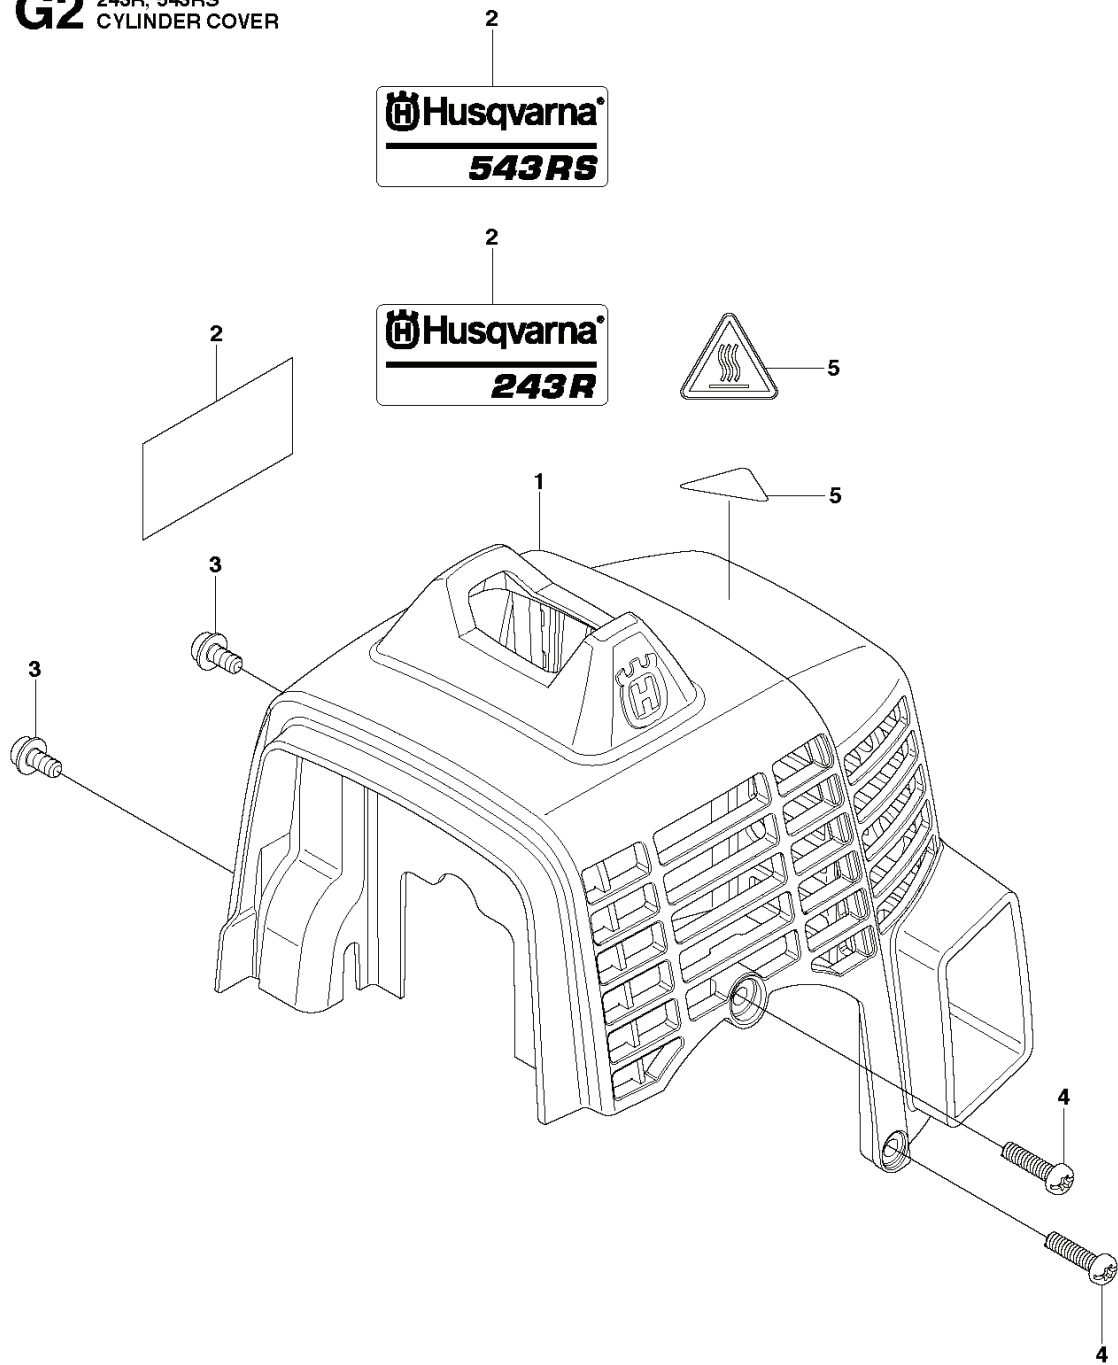

G2 243R, 543RS
CYLINDER COVER

REF.	PART NO.	DESCRIPTION	REMARK	QTY.	KIT
1	579349501	COVER		1	
2	577979301	DECAL	243R	1	
2	578420901	DECAL	543RS	1	
3	521515901	BOLT		2	
4	521863601	SCREW		2	
5	521553601	LABEL		1