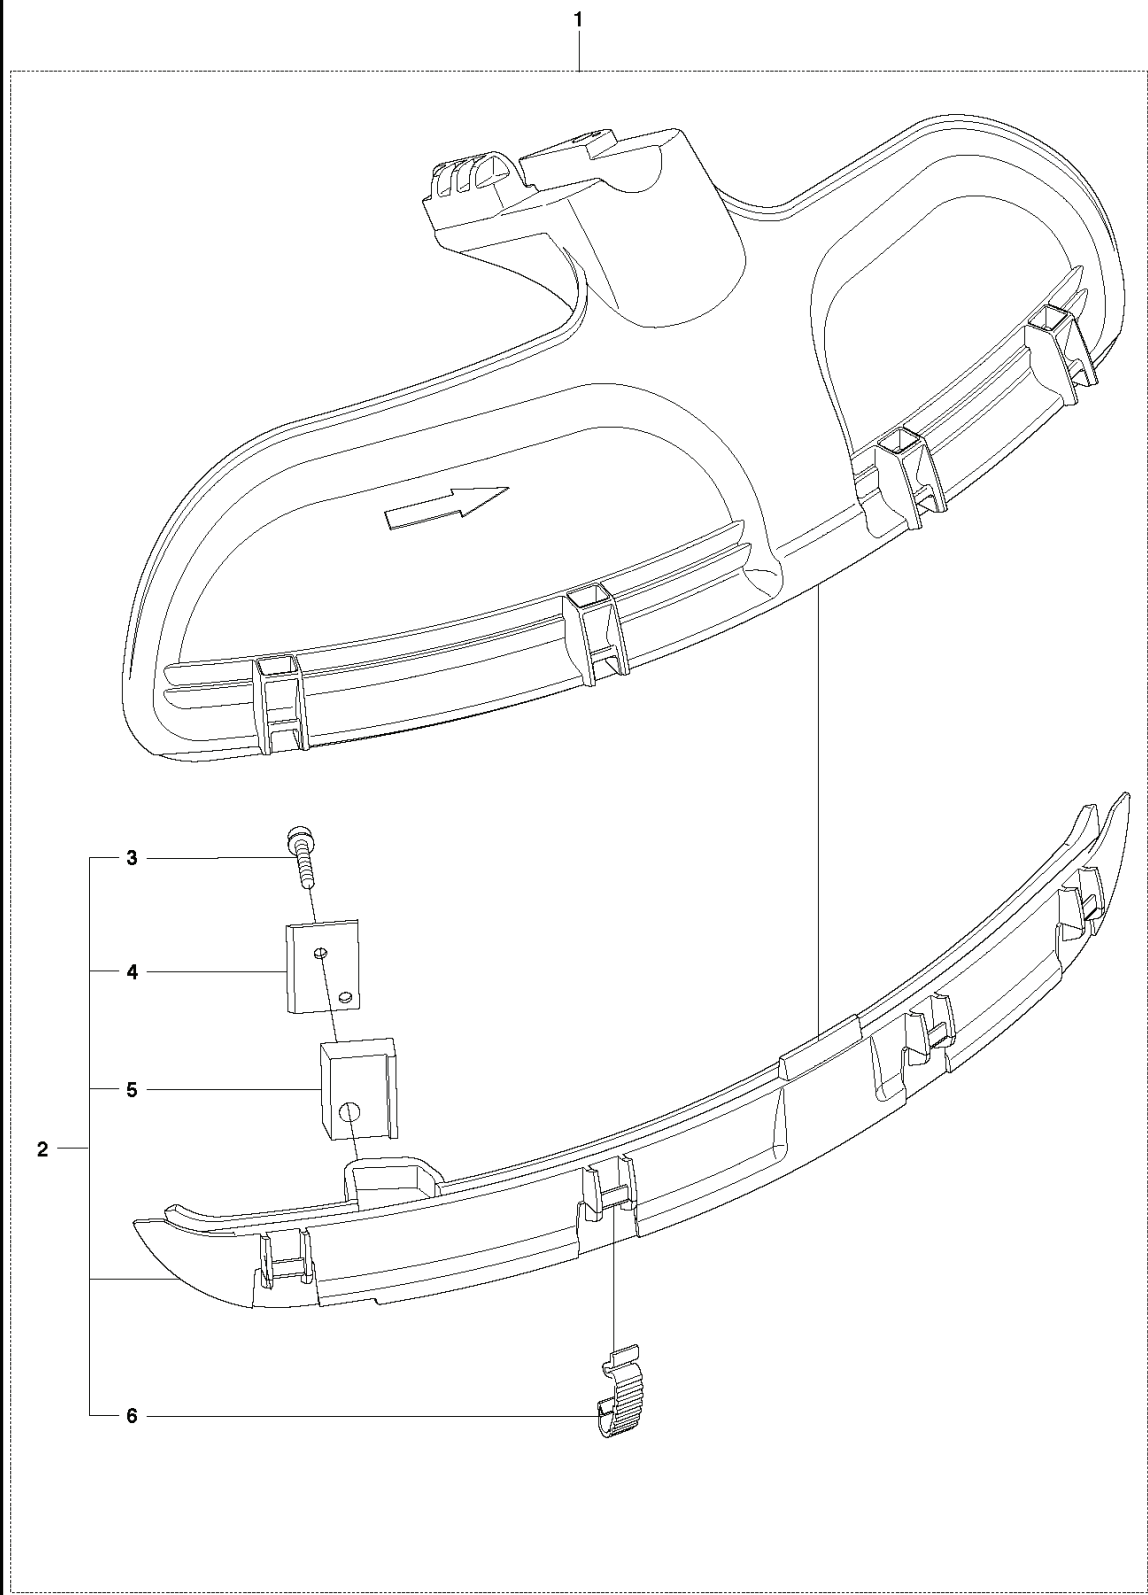

243 R, 20121000001-Current

SPARE PARTS LIST

R2 243RJ, 243R, 543RS
ACCESSORIES

REF.	PART NO.	DESCRIPTION	REMARK	QTY.	KIT
1	537331603	SPLASH GUARD		1	
2	537396303	SPLASH GUARD		1	1
3	503216825	SCREW IHSCFT		1	1.2
4	503798801	BLADE		1	1.2
5	544124501	RETAINER		1	1.2
6	537387201	SNAP LOCKING		4	1.2

A 243RJ, 243R, 543RS
BEVEL GEAR

REF.	PART NO.	DESCRIPTION	REMARK	QTY.	KIT
1	528818301	GEAR HOUSING		1	
2	506745601	BOLT		1	
3	537189501	SCREW		1	23
5	521862001	BOLT		1	1
6	521862401	BOLT		1	1
7	528818001	PINION		1	1
8	516124101	SNAP RING		1	1
9	516127901	BEARING		1	1
10	516130001	BEARING		1	1
11	506609901	SNAP RING		1	1
12	544362701	BOLT		1	1
13	505170201	BEARING		1	1
14	528826201	GEAR		1	1
15	528815901	SHAFT GEAR		1	1
16	516131701	BEARING		1	1
17	502849301	SNAP RING		1	1
18	521522201	SEAL		1	1
19	528826401	HOLDER		1	1
20	521656001	PLATE		1	1
21	511583801	HOLDER		1	1
22	502291101	BLADE NUT		1	1
23	575778801	BRACKET		1	
24	575677301	LOCKWASHER		1	23

Q2 243R, 543RS
CARBURETOR

WTEA-7A

REF.	PART NO.	DESCRIPTION	REMARK	QTY.	KIT
1	577992802	CARBURETTOR	WTEA-7A	1	
2	520957001	SCREEN		1	1
3	577806901	COVER		1	1
4	520976301	SCREW		1	1
5	520954801	GASKET		1	1
6	520954901	DIAPHRAGM		1	1
7	521085401	VALVE.INLET		1	1
8	516972101	GASKET		1	1
9	577807001	DIAPHRAGM		1	1
10	514189201	COVER		1	1
11	578895401	SPRING		1	1
12	578913101	NEEDLE		1	1
13	578913001	CAP		2	1
14	577807101	SCREW		1	1
15	520977401	PIN		1	1
16	577807201	LEVER		1	1
17	578895501	SHAFT		1	1
18	513593201	SPRING		1	1
19	577815701	SCREW		1	1
20	514251901	VALVE.THROTTLE		1	1
21	520759801	SCREW		3	1
25	505056501	RING		1	1
26	577815801	LEVER		1	1
27	577815501	SPRING		1	1
28	514243301	SPRING.CHOKE		1	1
29	514242601	BALL		1	1
30	577816401	SHAFT		1	1
31	579367101	VALVE		1	1
32	506738601	RETAINER RING		1	1
33	520978801	SCREW ASSY		4	1
34	578912901	NEEDLE		1	1
35	516524201	WASHER		1	1
36	513400801	SWIVEL		1	1
42	578912801	SPRING	SPRING	2	1