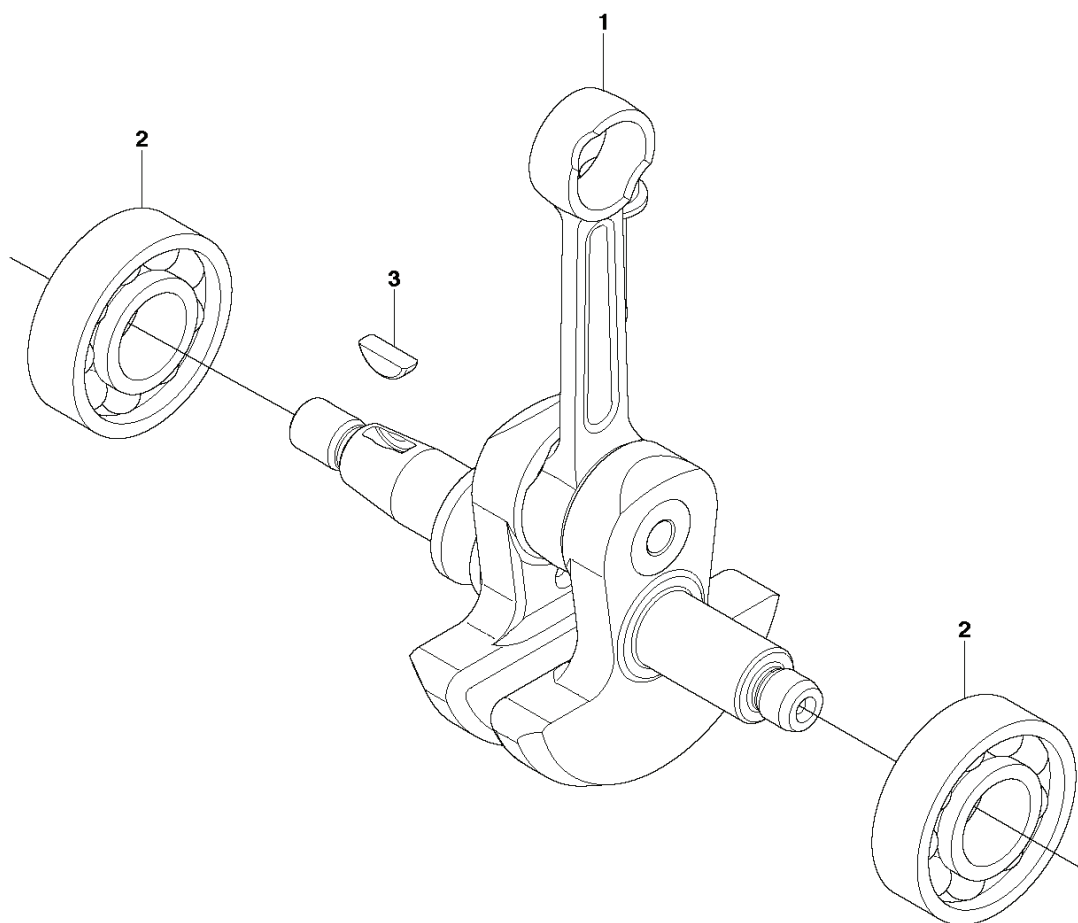

N 243RJ, 243R, 543RS
CRANK SHAFT

REF.	PART NO.	DESCRIPTION	REMARK	QTY.	KIT
1	521623901	SHAFT-COMP		1	
2	504121401	BEARING		2	
3	506689401	KEY		1