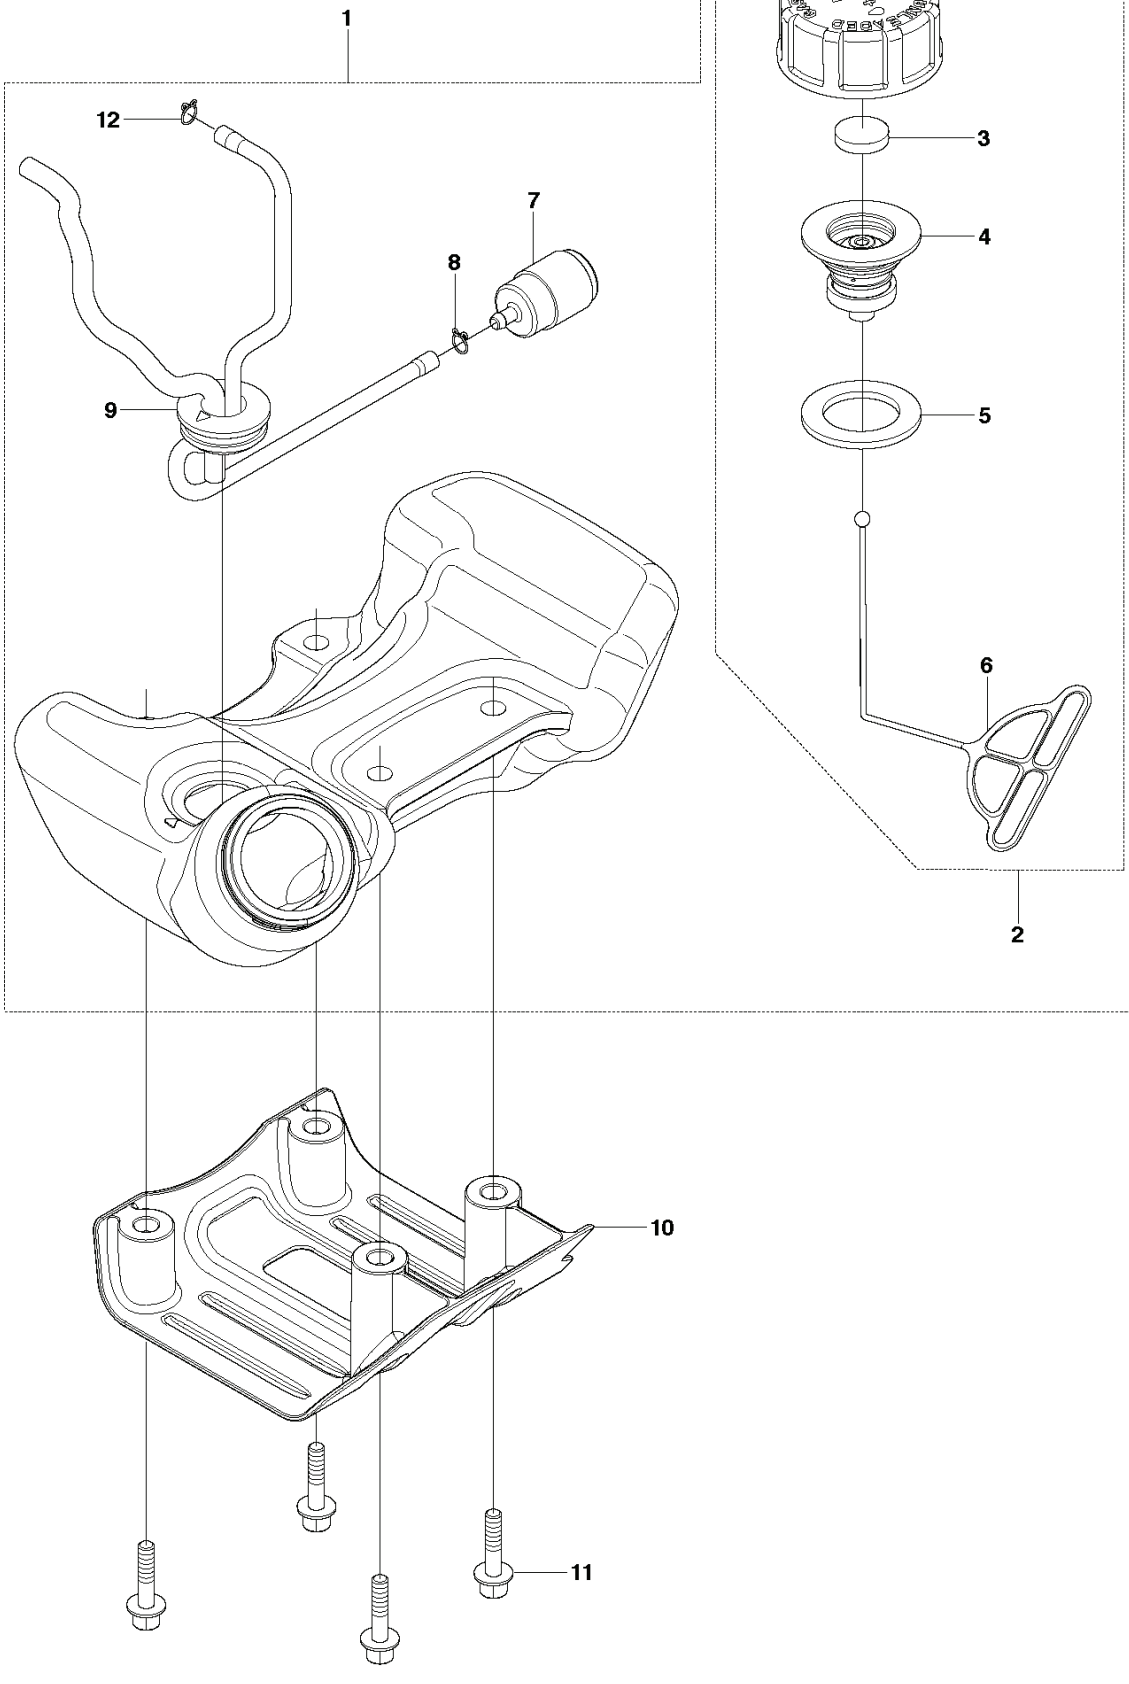

E 243RJ, 243R, 543RS
FUEL TANK

REF.	PART NO.	DESCRIPTION	REMARK	QTY.	KIT
1	521625901	TANK ASSY	243RJ	1	
1	577509803	TANK	243R, 543RS	1	
2	504117701	TANK CAP ASSY		1	1
3	506746801	FILTER		1	1.2
4	515369401	HOLDER		1	1.2
5	506744301	PACKING		1	1.2
6	504117901	HOLDER		1	1.2
7	506742601	FILTER		1	1
8	506707001	CLIP		1	1
9	521626001	PIPE-COMP	243RJ	1	1
9	577509902	PIPE	243R, 543RS	1	1
10	528706601	GUARD.TANK		1	
11	521516901	BOLT		4	
12	580396301	CLIP	243R, 543RS	1	1