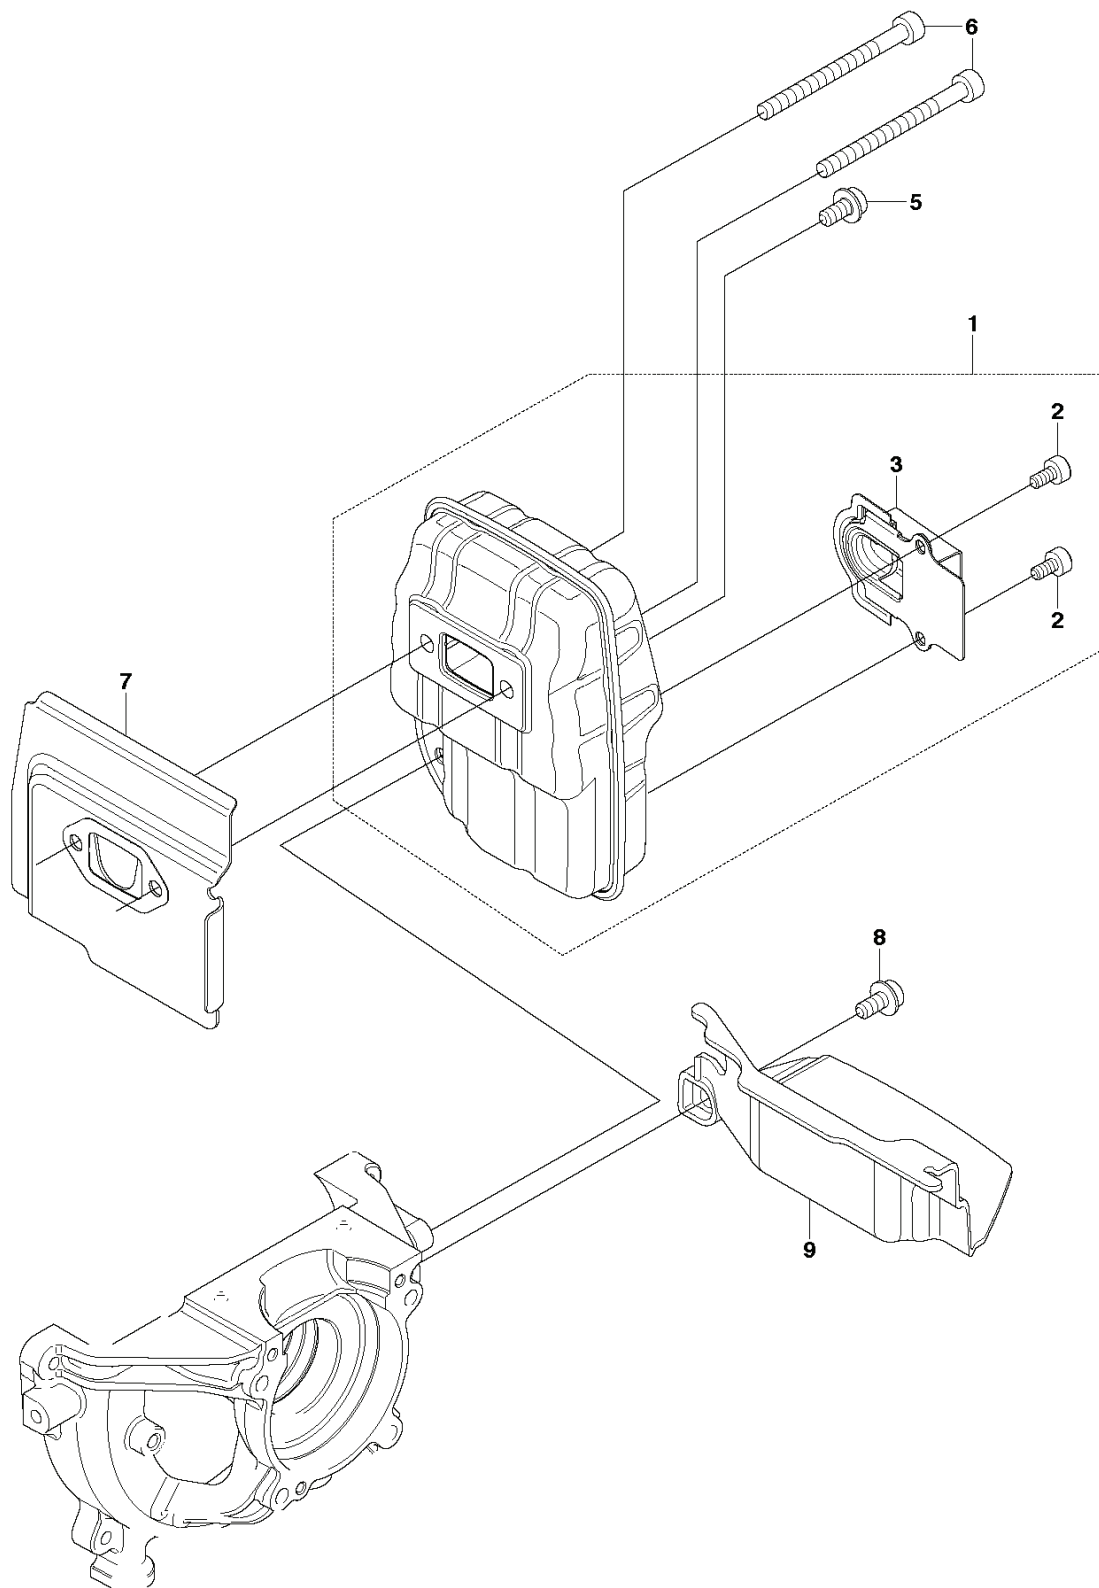

H 243RJ, 243R, 543RS
MUFFLER

REF.	PART NO.	DESCRIPTION	REMARK	QTY.	KIT
1	528705801	MUFFLER-A	243RJ	1	
1	577980301	MUFFLER	243R, 543RS	1	
2	544362701	BOLT		2	1
3	521623401	GUIDE		1	1
5	515390701	BOLT		1	
6	521515901	BOLT	243RJ	2	
6	504114301	SCREW	243R, 543RS	2	
7	577804101	GASKET		1	
8	515390701	BOLT		1	
9	521623301	PLATE		1