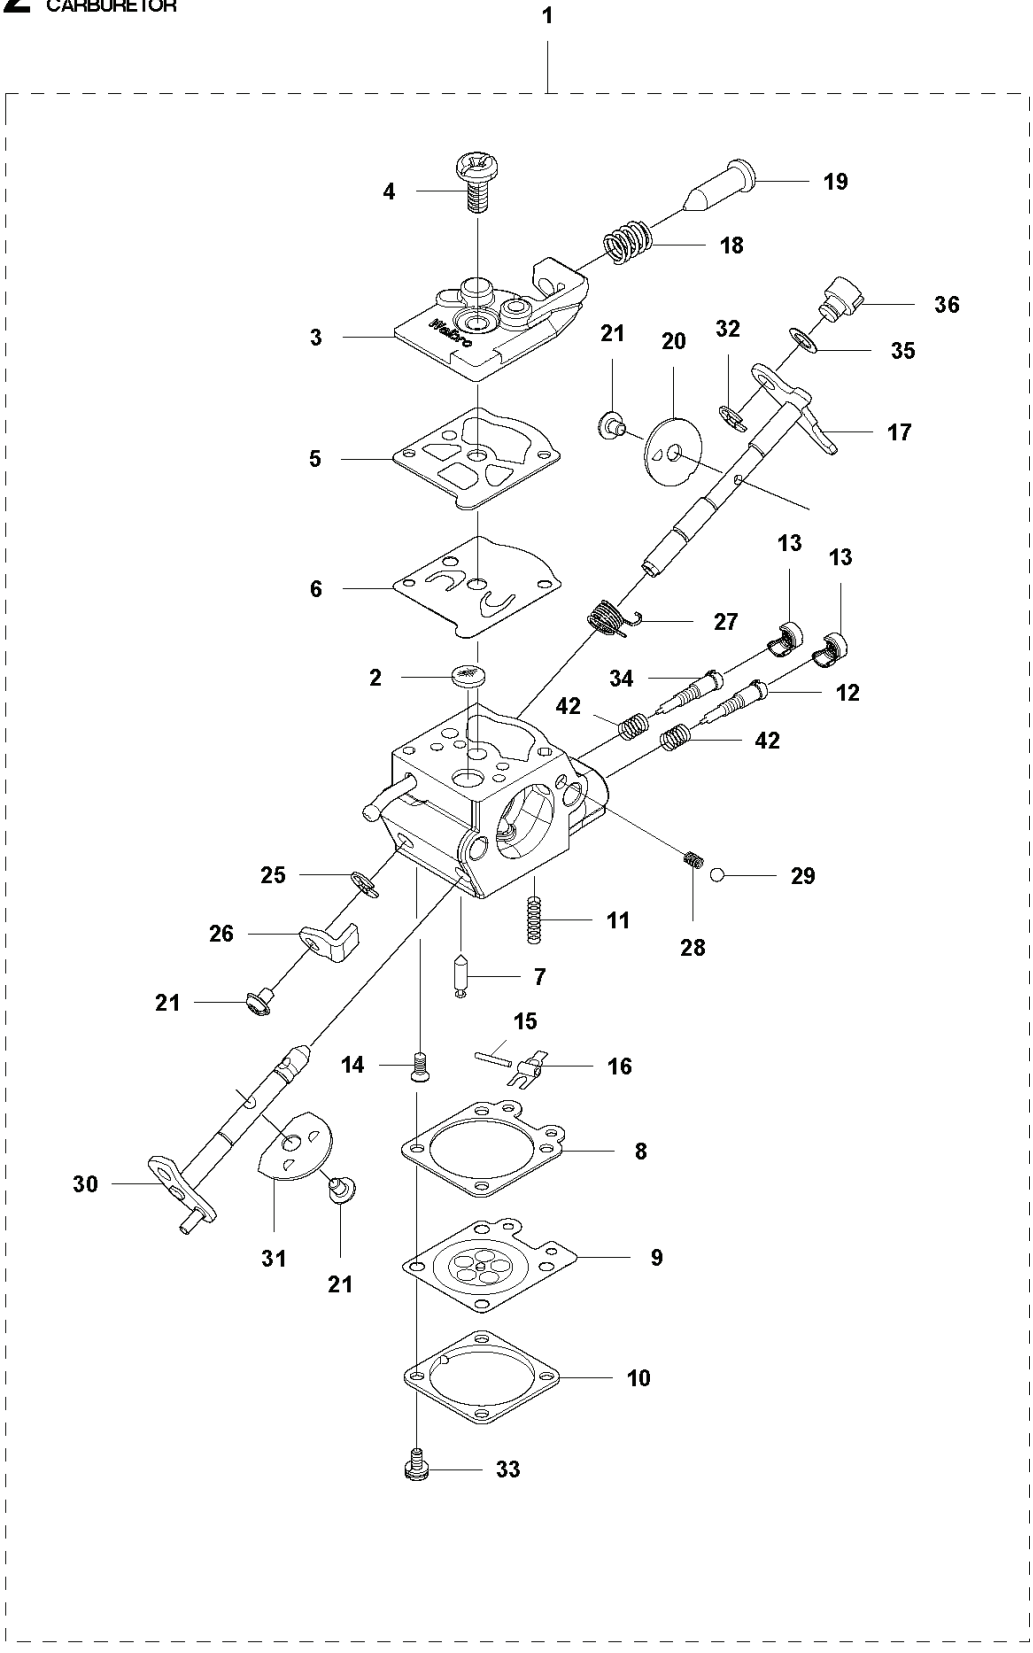

243 R, 20121000001-Current

SPARE PARTS LIST

R2 243RJ, 243R, 543RS
ACCESSORIES

REF.	PART NO.	DESCRIPTION	REMARK	QTY.	KIT
1	537331603	SPLASH GUARD		1	
2	537396303	SPLASH GUARD		1	1
3	503216825	SCREW IHSCFT		1	1.2
4	503798801	BLADE		1	1.2
5	544124501	RETAINER		1	1.2
6	537387201	SNAP LOCKING		4	1.2

A 243RJ, 243R, 543RS
BEVEL GEAR

REF.	PART NO.	DESCRIPTION	REMARK	QTY.	KIT
1	528818301	GEAR HOUSING		1	
2	506745601	BOLT		1	
3	537189501	SCREW		1	23
5	521862001	BOLT		1	1
6	521862401	BOLT		1	1
7	528818001	PINION		1	1
8	516124101	SNAP RING		1	1
9	516127901	BEARING		1	1
10	516130001	BEARING		1	1
11	506609901	SNAP RING		1	1
12	544362701	BOLT		1	1
13	505170201	BEARING		1	1
14	528826201	GEAR		1	1
15	528815901	SHAFT GEAR		1	1
16	516131701	BEARING		1	1
17	502849301	SNAP RING		1	1
18	521522201	SEAL		1	1
19	528826401	HOLDER		1	1
20	521656001	PLATE		1	1
21	511583801	HOLDER		1	1
22	502291101	BLADE NUT		1	1
23	575778801	BRACKET		1	
24	575677301	LOCKWASHER		1	23

Q2 243R, 543RS
CARBURETOR

WTEA-7A

REF.	PART NO.	DESCRIPTION	REMARK	QTY.	KIT
1	577992802	CARBURETTOR	WTEA-7A	1	
2	520957001	SCREEN		1	1
3	577806901	COVER		1	1
4	520976301	SCREW		1	1
5	520954801	GASKET		1	1
6	520954901	DIAPHRAGM		1	1
7	521085401	VALVE.INLET		1	1
8	516972101	GASKET		1	1
9	577807001	DIAPHRAGM		1	1
10	514189201	COVER		1	1
11	578895401	SPRING		1	1
12	578913101	NEEDLE		1	1
13	578913001	CAP		2	1
14	577807101	SCREW		1	1
15	520977401	PIN		1	1
16	577807201	LEVER		1	1
17	578895501	SHAFT		1	1
18	513593201	SPRING		1	1
19	577815701	SCREW		1	1
20	514251901	VALVE.THROTTLE		1	1
21	520759801	SCREW		3	1
25	505056501	RING		1	1
26	577815801	LEVER		1	1
27	577815501	SPRING		1	1
28	514243301	SPRING.CHOKE		1	1
29	514242601	BALL		1	1
30	577816401	SHAFT		1	1
31	579367101	VALVE		1	1
32	506738601	RETAINER RING		1	1
33	520978801	SCREW ASSY		4	1
34	578912901	NEEDLE		1	1
35	516524201	WASHER		1	1
36	513400801	SWIVEL		1	1
42	578912801	SPRING	SPRING	2	1