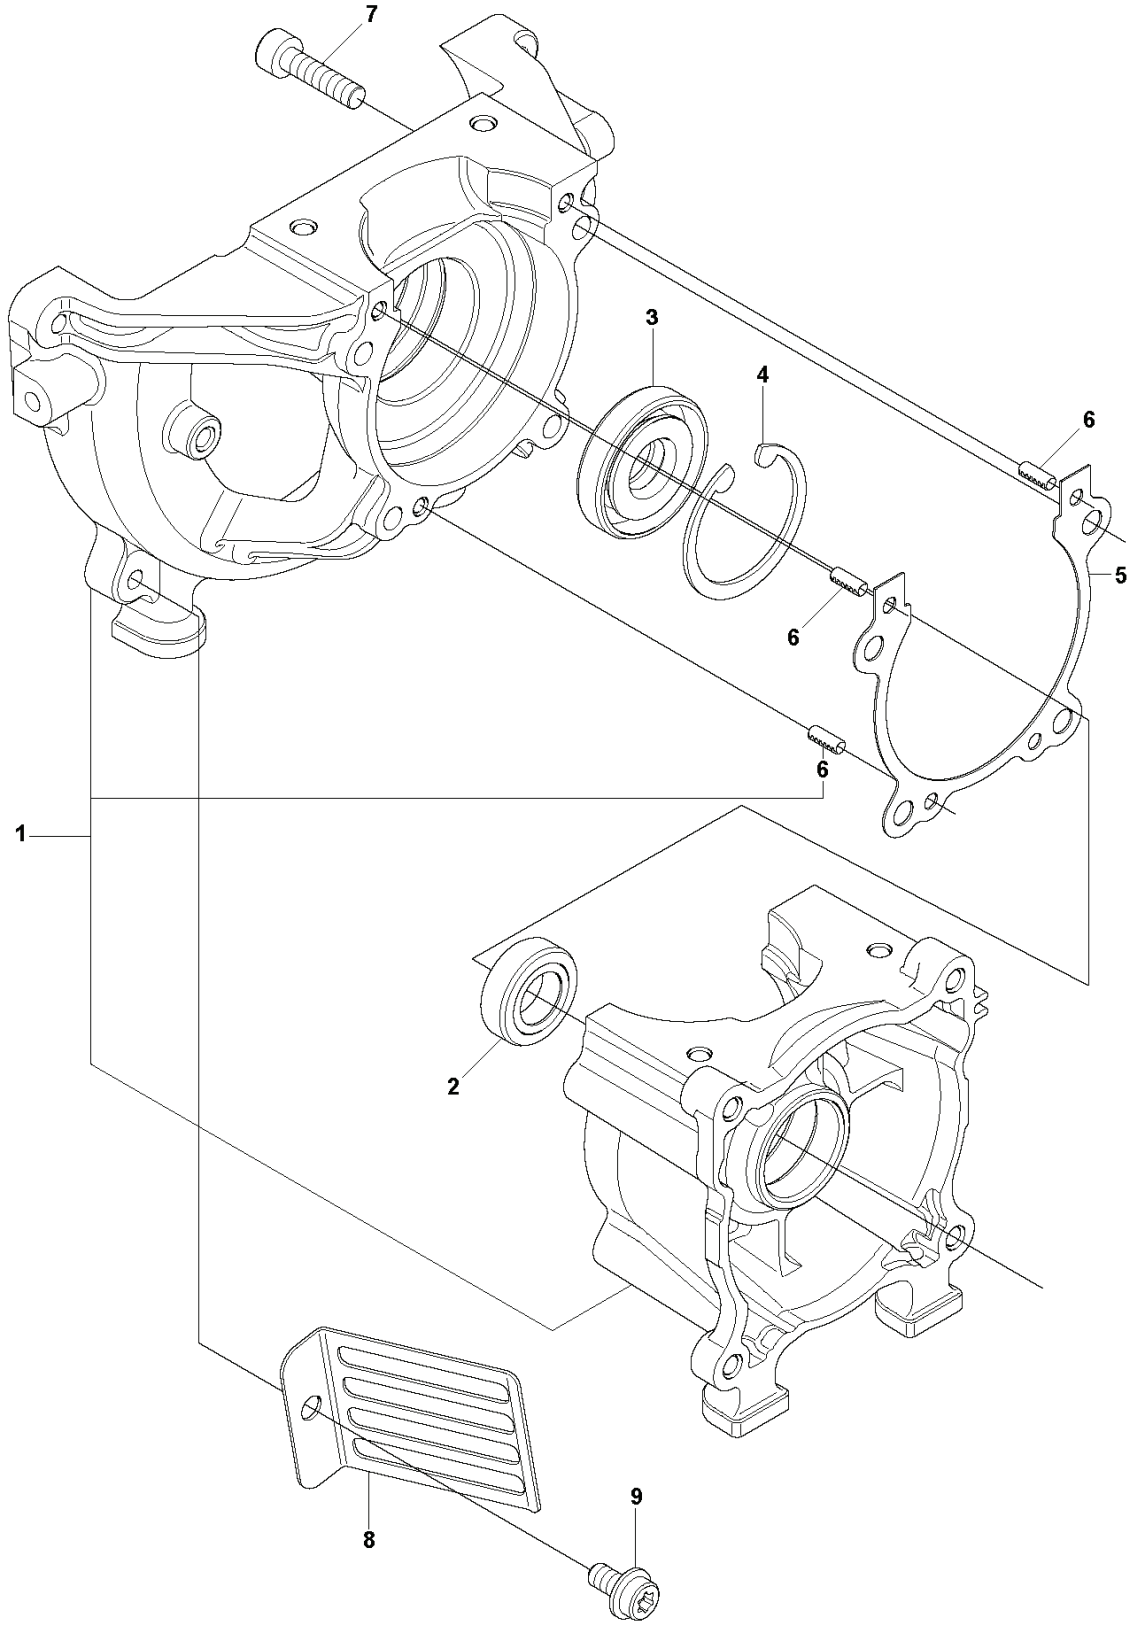

P 243RJ, 243R, 543RS
CRANKCASE

REF.	PART NO.	DESCRIPTION	REMARK	QTY.	KIT
1	521623502	CASE		1	
2	504121501	SEALING		1	
3	505296701	SEAL		1	
4	504121001	SNAP RING		1	
5	521623601	GASKET		1	
6	505296101	PIN		3	1
7	577942001	BOLT		4	
8	515412601	GUARD		1	
9	521515901	BOLT		1