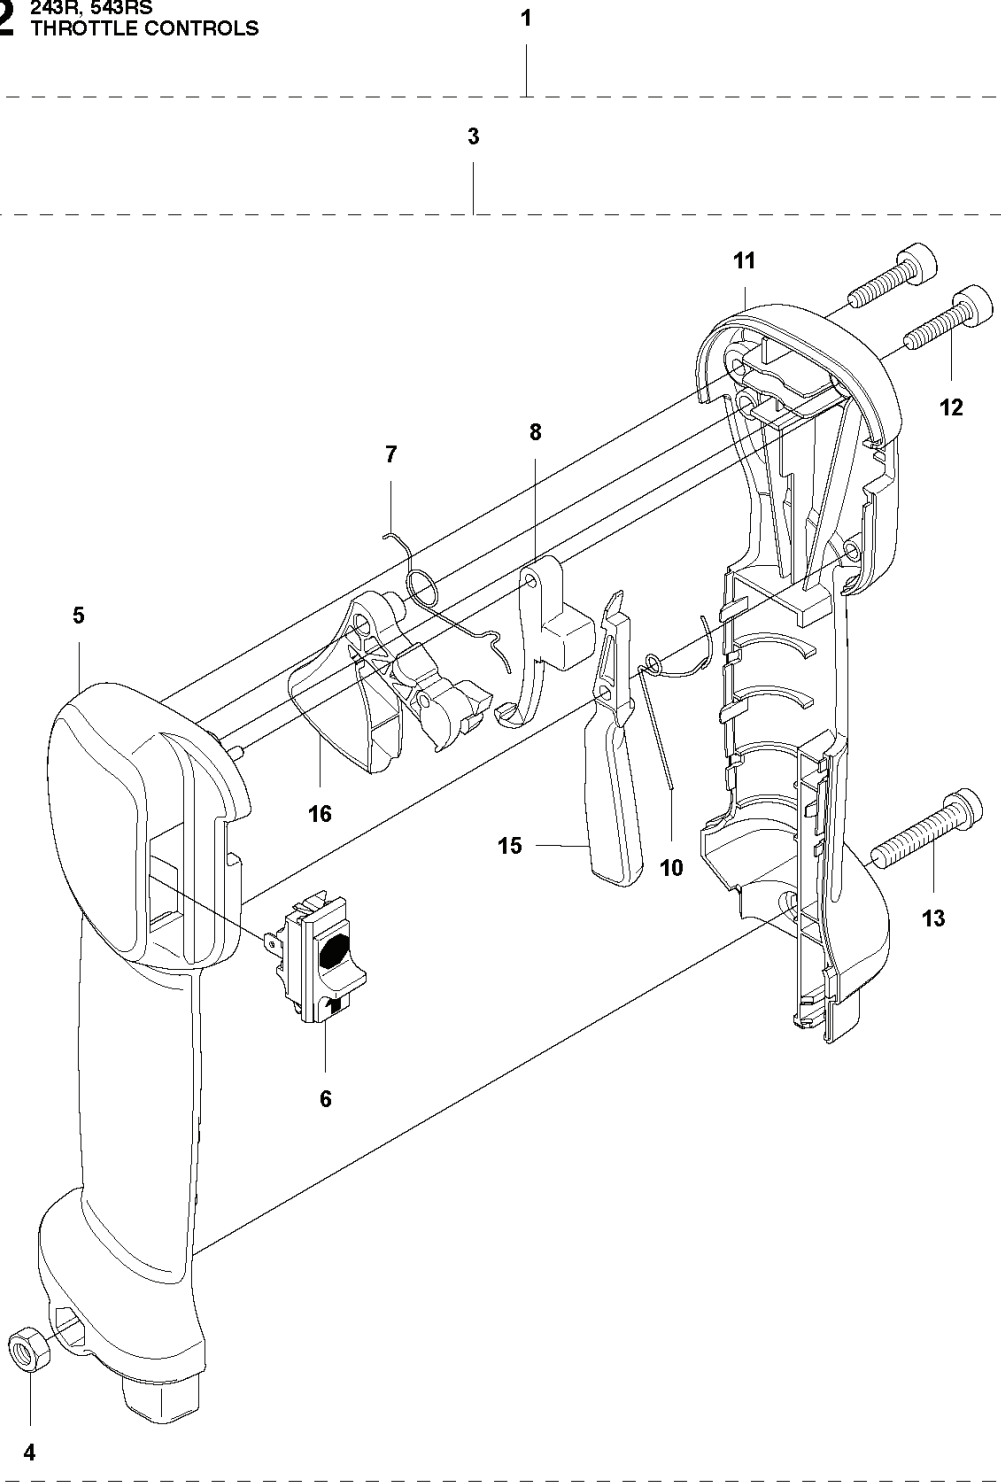

D2 243R, 543RS
THROTTLE CONTROLS

REF.	PART NO.	DESCRIPTION	REMARK	QTY.	KIT
1	522520702	THROTTLE CONTROL		1	
3	537424513	HANDLE ASSY		1	1
4	503221013	HEXAGON NUT		1	1.3
5	537160203	HANDLE HALF		1	1.3
6	503718201	SWITCH		1	1.3
7	537174201	SPRING THROTTLE TRIG		1	1.3
8	537160703	THROTTLE LOCKOUT		1	1.3
9	506497701	THROTTLE CONTROL		1	1.3
10	537174301	SPRING		1	1.3
11	537160301	HANDLE HALF		1	1.3
12	503216674	SCREW IHSCCT		2	1.3
13	503200782	SCREW IHSCFM		1	1.3
14	522036701	THROTTLE CABLE ASSY		1	1
15	506495101	THROTTLE LOCKOUT		1	1.3
16	506495001	THROTTLE CONTROL		1	1.3