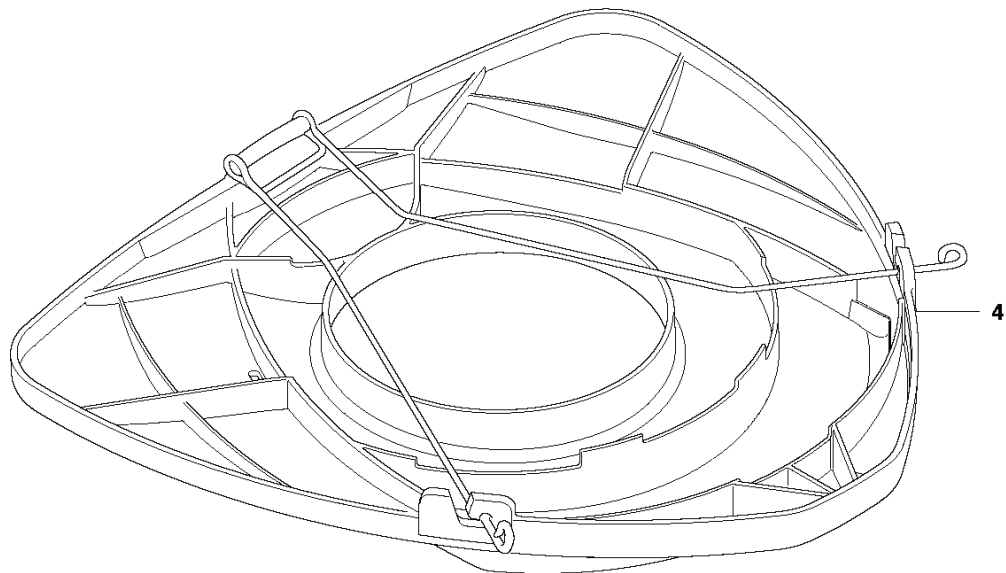

R1 243RJ, 243R, 543RS
ACCESSORIES

REF.	PART NO.	DESCRIPTION	REMARK	QTY.	KIT
1	506686101	COMBINATION WRENCH		1	
2	505312001	TOOL		1	
3	506689501	DRIVER		1	
4	544359101	TRANSPORT GUARD		1	
5	528818101	SUPPORT CUP		1	
6	531009248	FILTER OIL		1	
7	503976401	GREASE		1	
8	501192201	TOOL		1	
9	537216201	HARNESS	HARNESS OF 243RJ	1	
10	505311901	WRENCH	243RJ	1