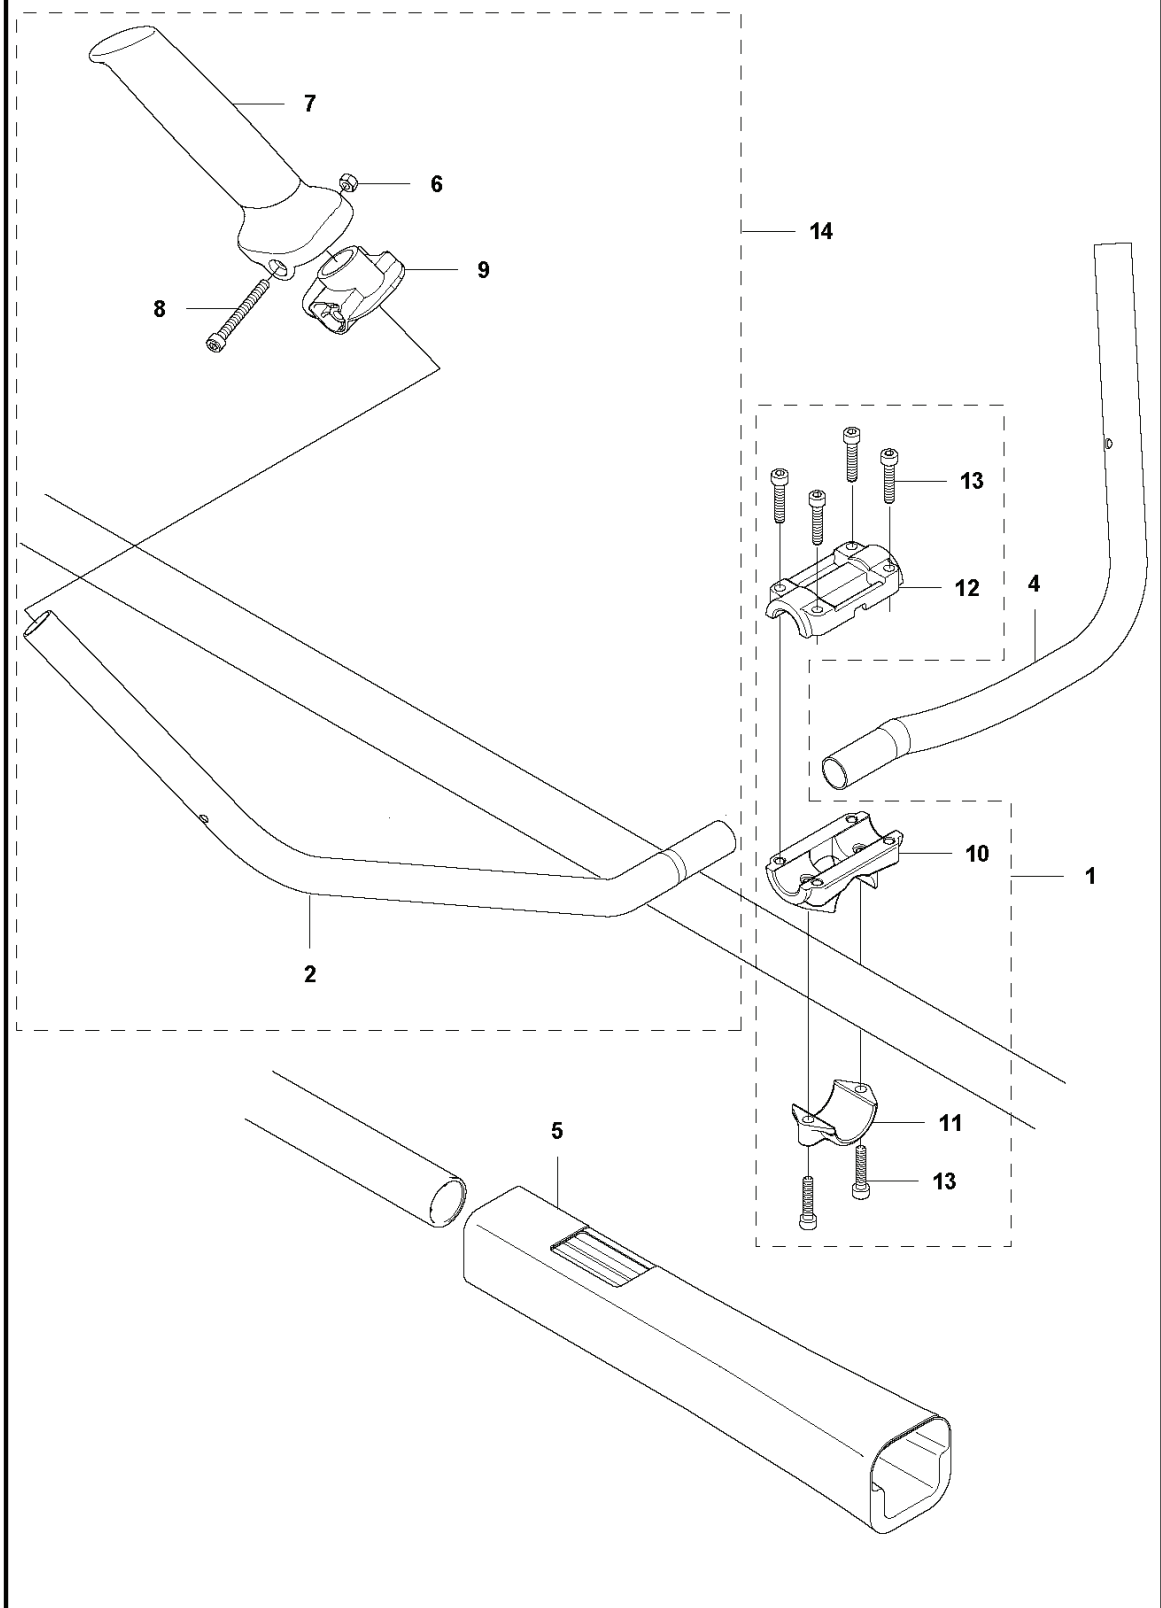

C2 243R, 543RS
HANDLE

REF.	PART NO.	DESCRIPTION	REMARK	QTY.	KIT
1	577983001	HANDLE BRACKET		1	
2	528817501	HANDLE		1	14
4	528817401	HANDLE		1	
5	521538701	PROTECTION		1	
6	575960601	NUT		1	14
7	537172802	HANDLE		1	14
8	510909401	BOLT		1	14
9	537172901	COVER		1	14
10	505294701	BRACKET		1	1
11	505294801	CAP		1	1
12	505294901	CAP		1	1
13	512845701	BOLT		6	1
14	528817801	HANDLE		1