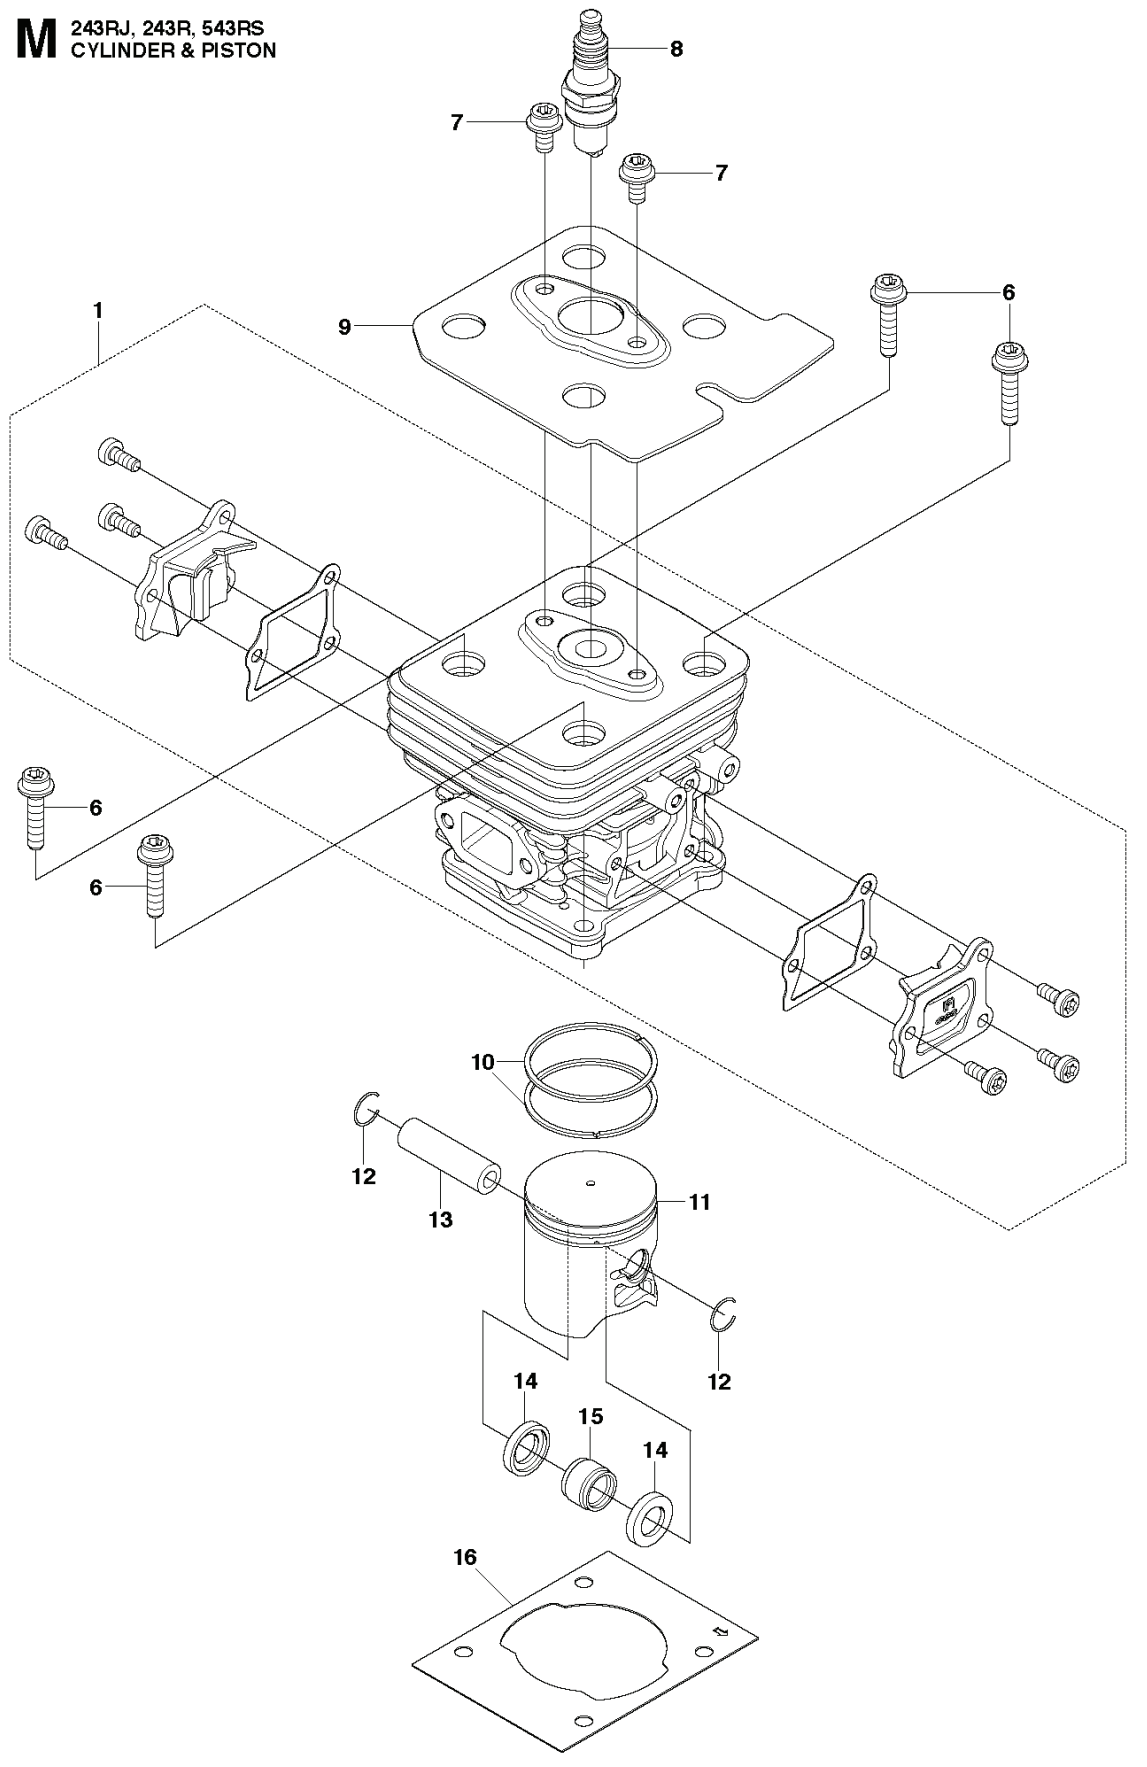

F 243RJ, 243R, 543RS
CLUTCH

REF.	PART NO.	DESCRIPTION	REMARK	QTY.	KIT
1	528815701	HOUSING ASSY		1	
2	516126401	SNAP RING		1	1
3	521665001	CLAMP		1	1
4	521665201	ANTIVIBRATION ELEMENT		1	1
5	521665101	ANTIVIBRATION ELEMENT		1	1
6	521664901	HOUSING		1	1
7	516124201	SNAP RING		1	1
8	516131701	BEARING		1	1
9	502849301	SNAP RING		1	1
10	505293801	DRUM		1	1
11	504119601	SCREW		1	1
12	521862301	BOLT		1	1
13	515391301	BOLT		4	
14	578854203	FAN COVER		1	
15	505297801	SCREW		2	
16	505298101	WASHER		2	
17	521636401	CLUTCH ASSY		1	
18	505298001	WASHER		2	
19	521517901	SCREW		4	
20	528815601	COVER		1	
21	523019001	BOLT		4	
22	521523401	SPRING		1	

M 243RJ, 243R, 543RS
CYLINDER & PISTON

REF.	PART NO.	DESCRIPTION	REMARK	QTY.	KIT
1	521621901	CYLINDER-COMP	243RJ	1	
1	577409502	CYLINDER	243R, 543RS	1	
6	506745201	BOLT		4	
7	521515901	BOLT		2	
8	528074001	SPARK PLUG		1	
9	528705701	PLATE		1	
10	510918001	PISTON RING		2	
11	521623801	PISTON	243RJ	1	
11	577639801	PISTON	243R, 543RS	1	
12	516283001	RING		2	
13	521522701	PEN		1	
14	513752401	WASHER		2	
15	505297301	BEARING		1	
16	521622001	GASKET		1	