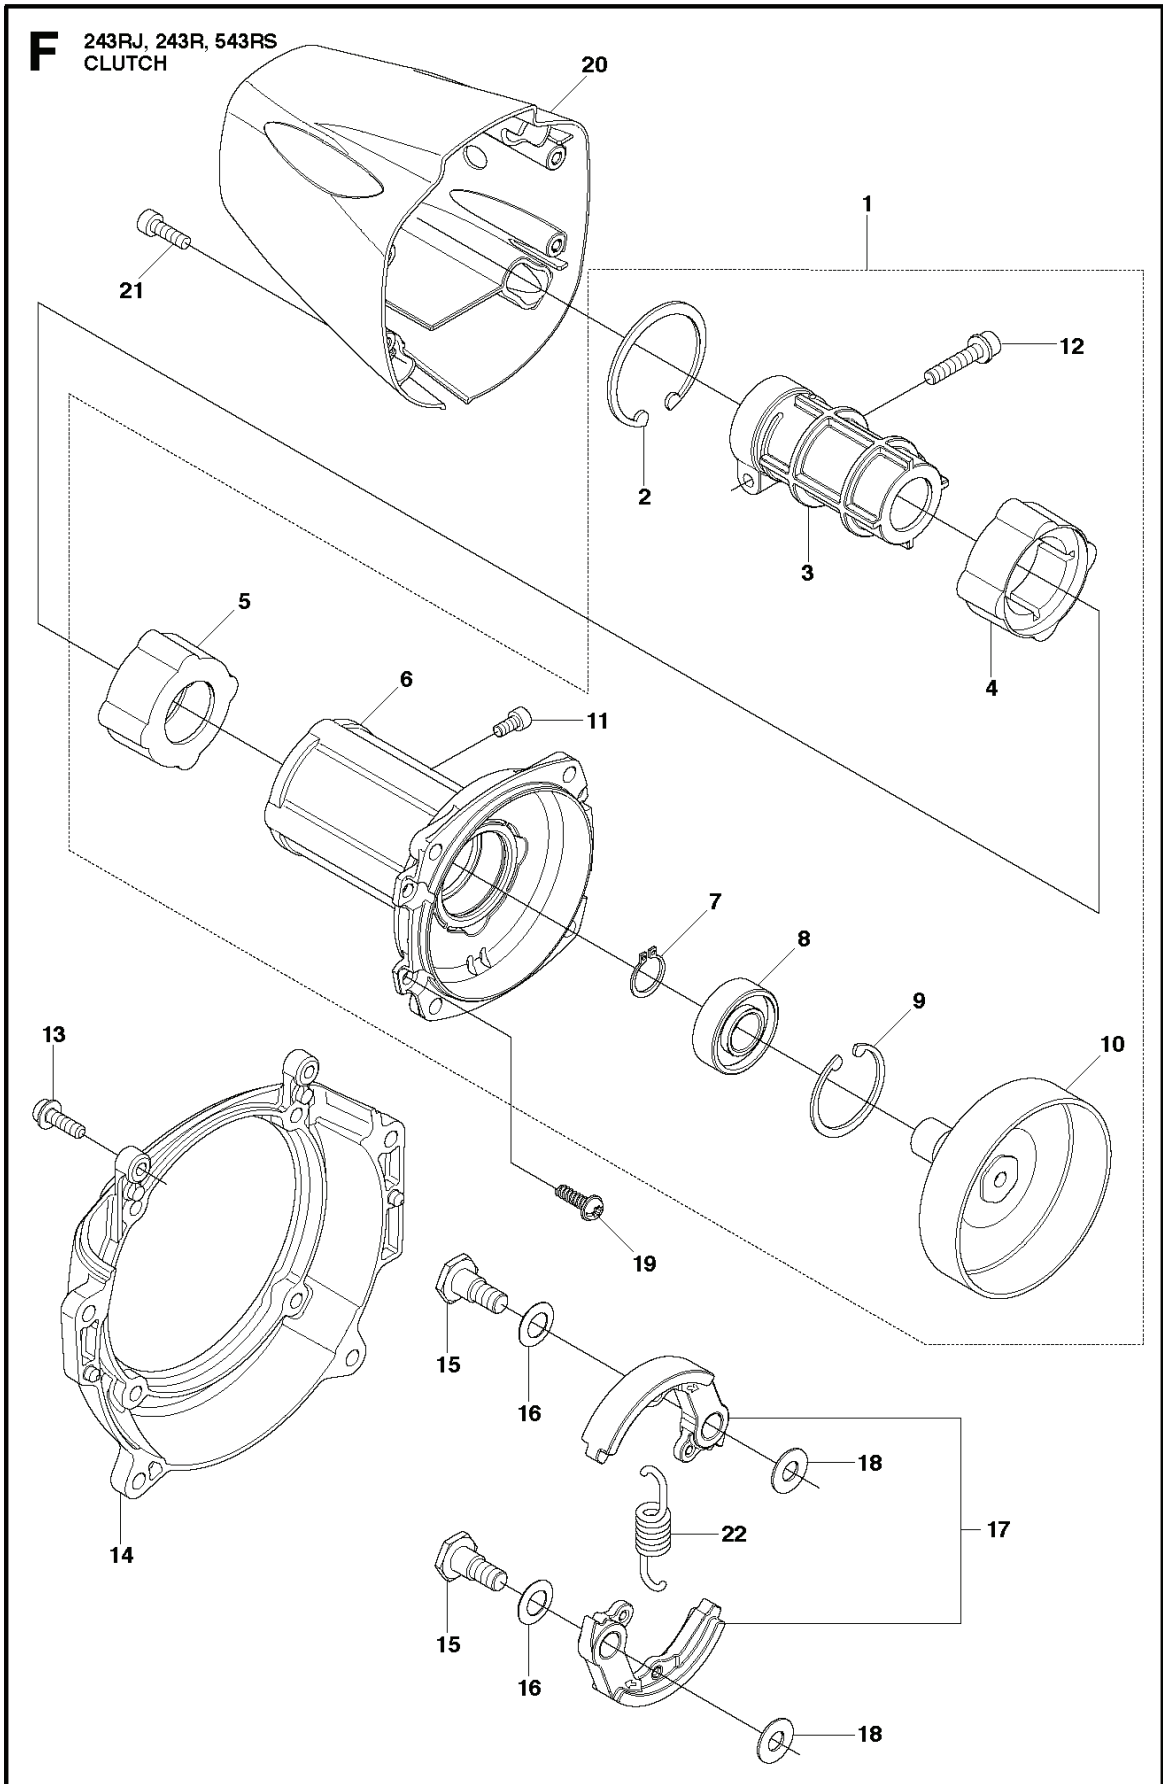

F 243RJ, 243R, 543RS
CLUTCH

REF.	PART NO.	DESCRIPTION	REMARK	QTY.	KIT
1	528815701	HOUSING ASSY		1	
2	516126401	SNAP RING		1	1
3	521665001	CLAMP		1	1
4	521665201	ANTIVIBRATION ELEMENT		1	1
5	521665101	ANTIVIBRATION ELEMENT		1	1
6	521664901	HOUSING		1	1
7	516124201	SNAP RING		1	1
8	516131701	BEARING		1	1
9	502849301	SNAP RING		1	1
10	505293801	DRUM		1	1
11	504119601	SCREW		1	1
12	521862301	BOLT		1	1
13	515391301	BOLT		4	
14	578854203	FAN COVER		1	
15	505297801	SCREW		2	
16	505298101	WASHER		2	
17	521636401	CLUTCH ASSY		1	
18	505298001	WASHER		2	
19	521517901	SCREW		4	
20	528815601	COVER		1	
21	523019001	BOLT		4	
22	521523401	SPRING		1