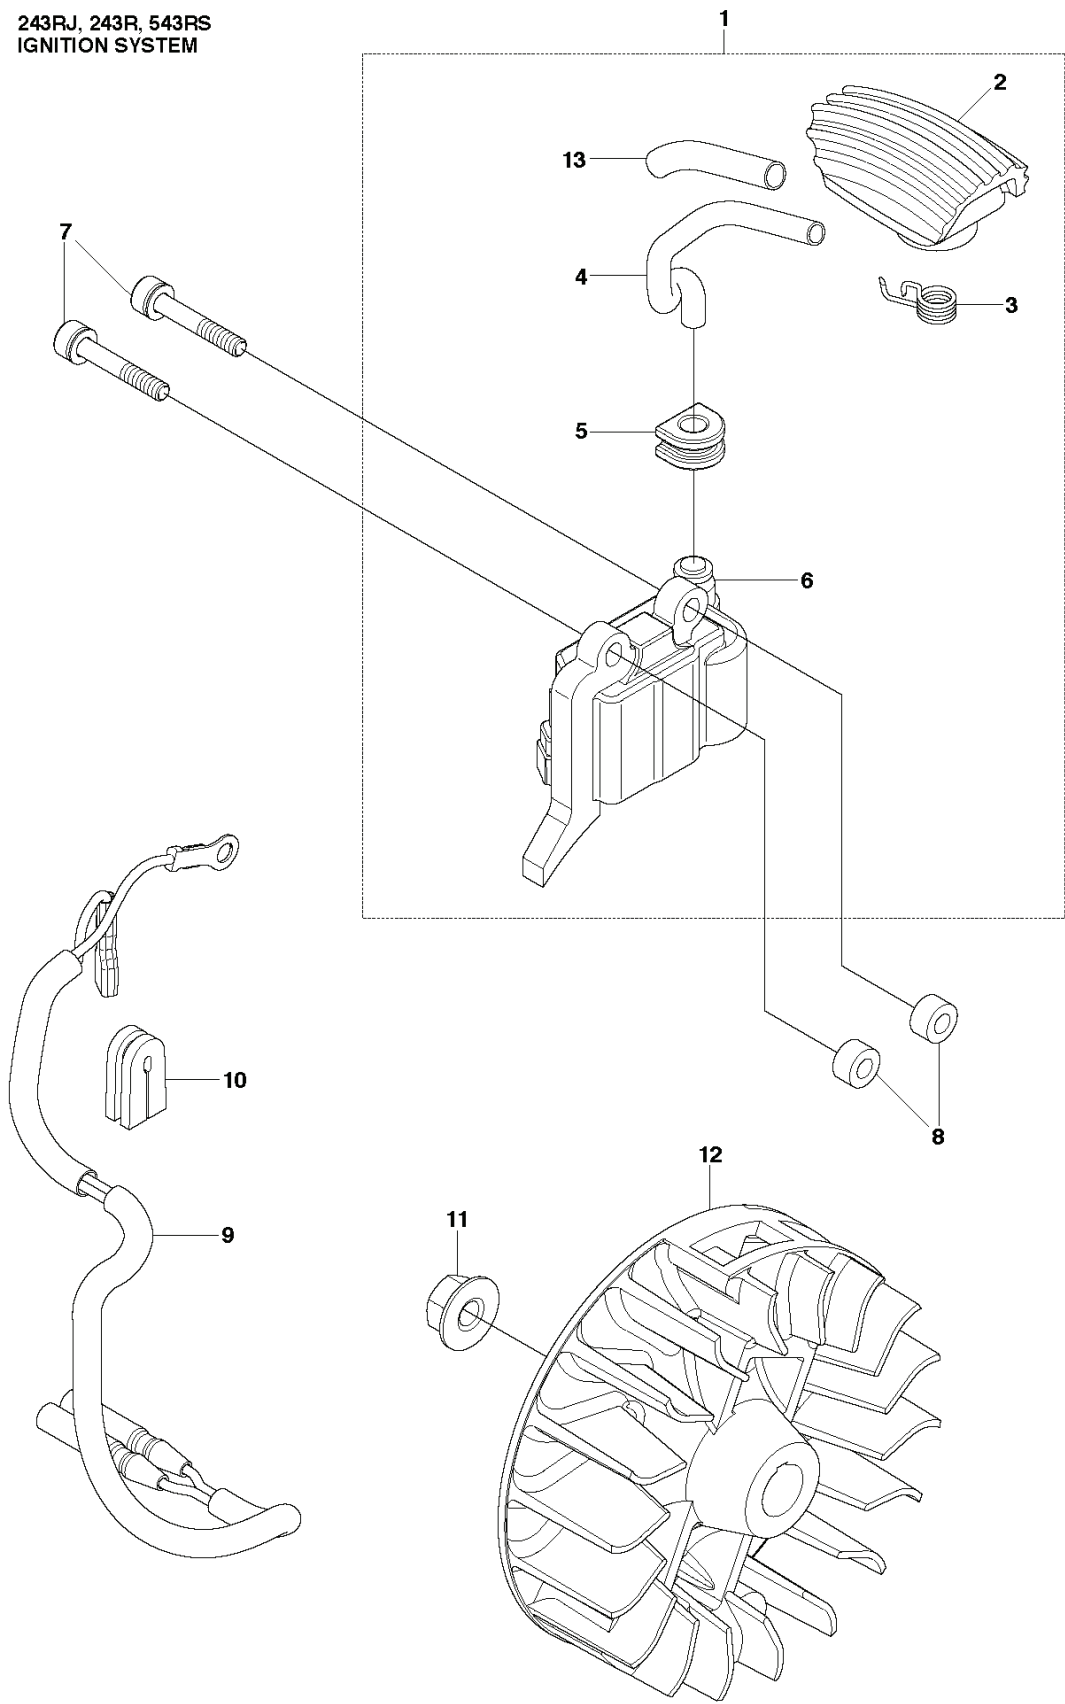

M 243RJ, 243R, 543RS
CYLINDER & PISTON

REF.	PART NO.	DESCRIPTION	REMARK	QTY.	KIT
1	521621901	CYLINDER-COMP	243RJ	1	
1	577409502	CYLINDER	243R, 543RS	1	
6	506745201	BOLT		4	
7	521515901	BOLT		2	
8	528074001	SPARK PLUG		1	
9	528705701	PLATE		1	
10	510918001	PISTON RING		2	
11	521623801	PISTON	243RJ	1	
11	577639801	PISTON	243R, 543RS	1	
12	516283001	RING		2	
13	521522701	PEN		1	
14	513752401	WASHER		2	
15	505297301	BEARING		1	
16	521622001	GASKET		1	

C2 243R, 543RS
HANDLE

REF.	PART NO.	DESCRIPTION	REMARK	QTY.	KIT
1	577983001	HANDLE BRACKET		1	
2	528817501	HANDLE		1	14
4	528817401	HANDLE		1	
5	521538701	PROTECTION		1	
6	575960601	NUT		1	14
7	537172802	HANDLE		1	14
8	510909401	BOLT		1	14
9	537172901	COVER		1	14
10	505294701	BRACKET		1	1
11	505294801	CAP		1	1
12	505294901	CAP		1	1
13	512845701	BOLT		6	1
14	528817801	HANDLE		1	

S 243RJ, 543RS
HARNESS

REF.	PART NO.	DESCRIPTION	REMARK	QTY.	KIT
1	537216301	HARNESS		1	
2	502022802	WELT HOOK		1	1
3	503734001	FRONT PIECE		1	1
4	503734102	BUCKLE		1	1

L 243RJ, 243R, 543RS
IGNITION SYSTEM

REF.	PART NO.	DESCRIPTION	REMARK	QTY.	KIT
1	521668001	HANGER-ASSY		1	
2	504114301	SCREW		1	1
3	528815801	PIPE		1	
4	505294401	SHAFT		1	
5	544330801	LABEL WARNING		1	
6	505295801	LABEL		2	

K 243RJ, 243R, 543RS
STARTER