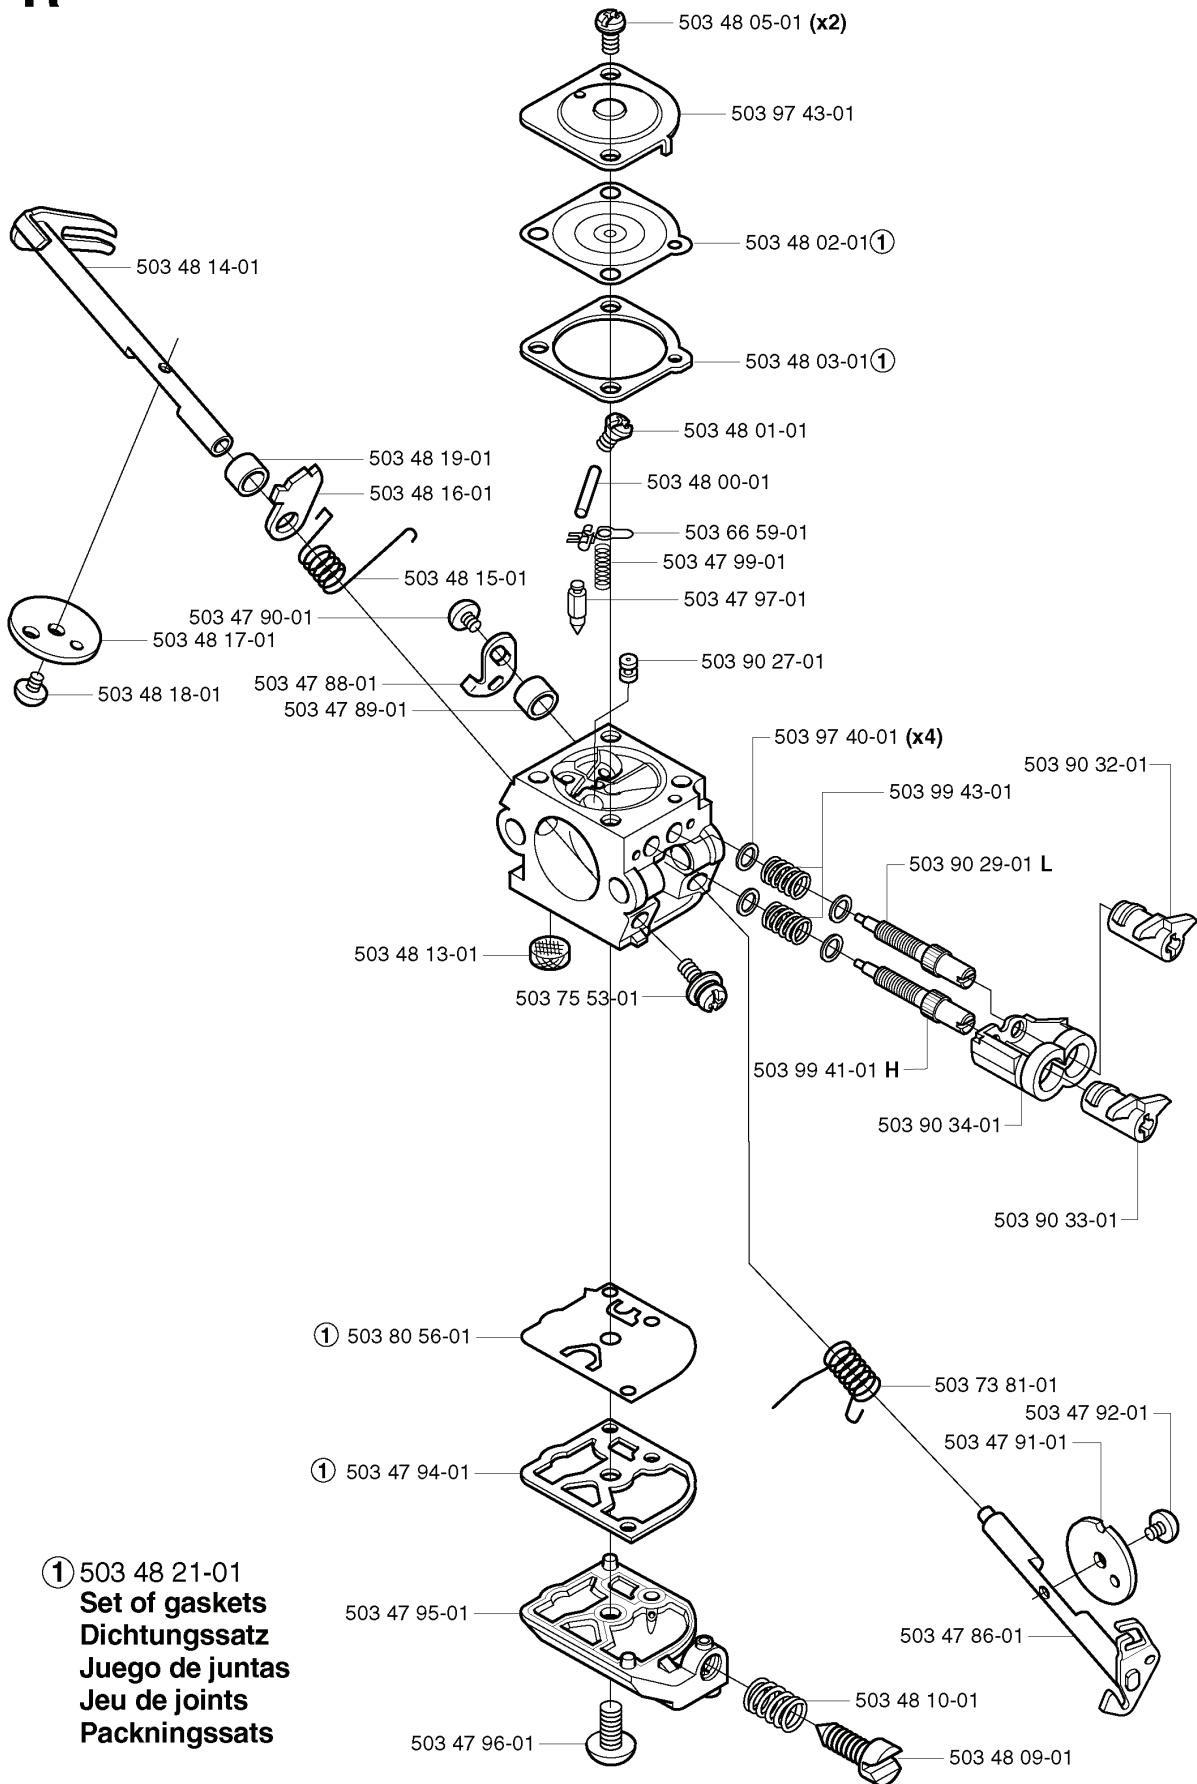

R compl 503 28 31-09

ZAMA C1Q - EL 10 (EPA)

① 503 48 21-01
Set of gaskets
Dichtungssatz
Juego de juntas
Jeu de joints
Packningssats