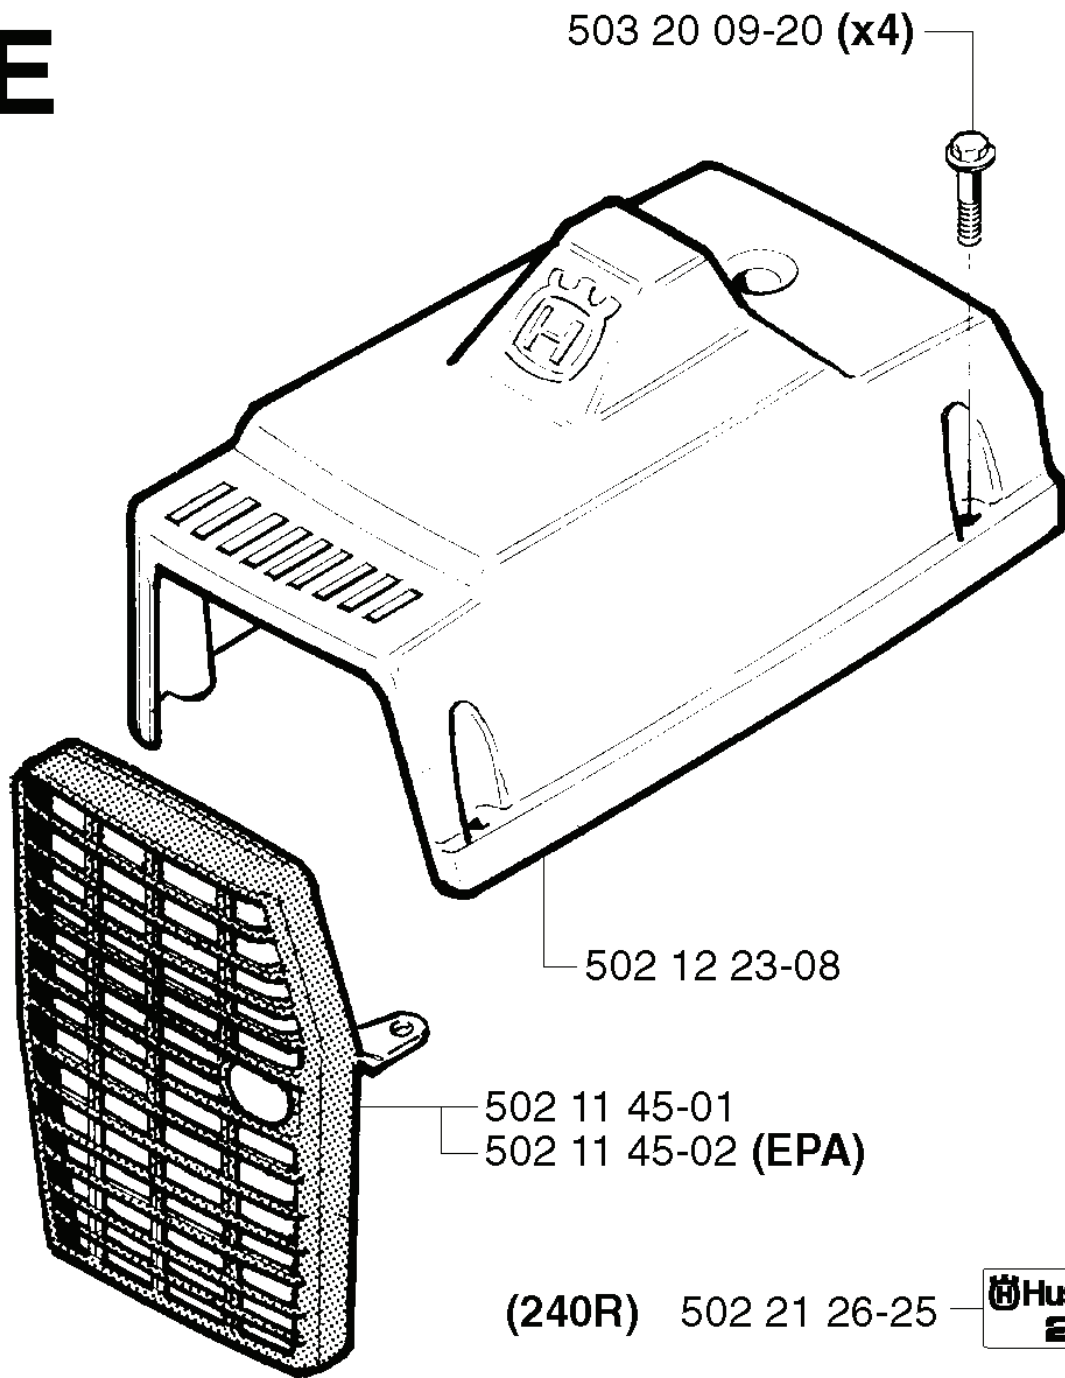

E

503 20 09-20 (x4)

502 12 23-08

502 11 45-01
502 11 45-02 (EPA)

(240R) 502 21 26-25 **Husqvarna**
240R

(245R) 502 21 26-26 **Husqvarna**
245R

(245RX) 502 21 26-27 **Husqvarna**
245RX