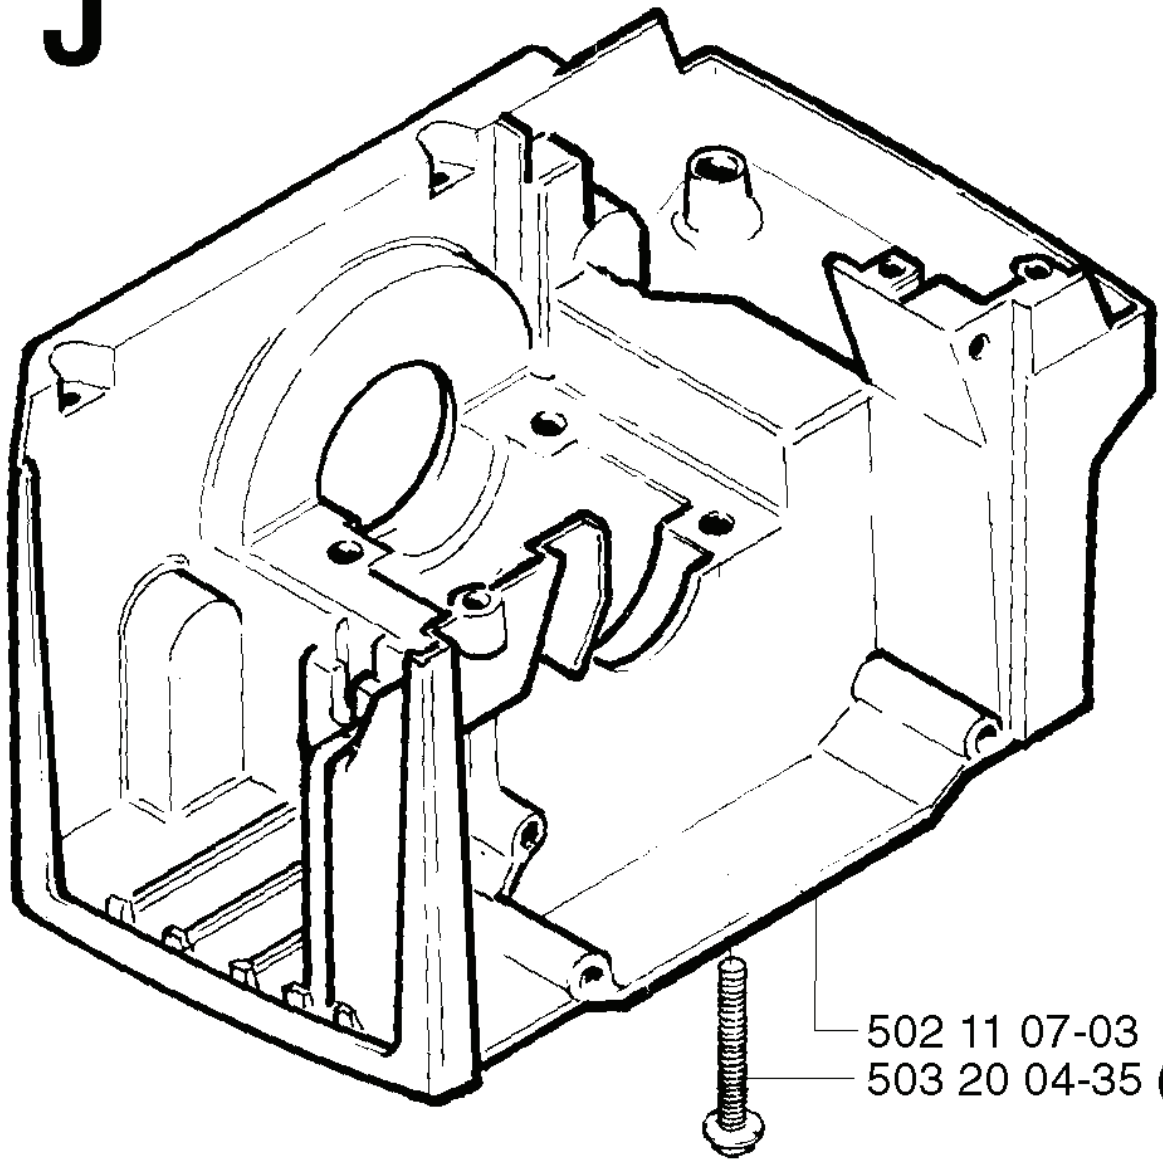

245 R EPA, 20023100001-Current

SPARE PARTS LIST

H *compl 502 11 52-01

REF.	PART NO.	DESCRIPTION	REMARK	QTY.	KIT
502 11 52-01	502115201	CLUTCH COVER ASSY		1	
503 20 07-20	503200720	SCREW IHSCFM		4	
503 20 07-25	503200725	SCREW IHSCFM		2	
503 17 31-02	503173102	CLUTCH		1	
504 21 00-16	504210016	CLUTCH SPRING		1	
504 18 44-01	504184401	WASHER		1	
502 11 77-01	502117701	CLUTCH DRUM ASSY		1	

J

502 11 07-03
503 20 04-35 (x4)

REF.	PART NO.	DESCRIPTION	REMARK	QTY.	KIT
502 11 07- 03	502110703	CRANKCASE		1	
503 20 04- 35	503200435	SCREW IHSCFM		4	

G *compl 503 57 38-06
**compl 502 23 02-01

REF.	PART NO.	DESCRIPTION	REMARK	QTY.	KIT
503 57 38-06	503573806	CRANKSHAFT ASSY		1	
502 23 02-01	502230201	SHAFT SEAT		1	
505 27 57-19	505275719	SEALING RING		1	
738 22 02-25	738220225	BALL BEARING		1	
501 45 16-01	501451601	NEEDLE BEARING		1	