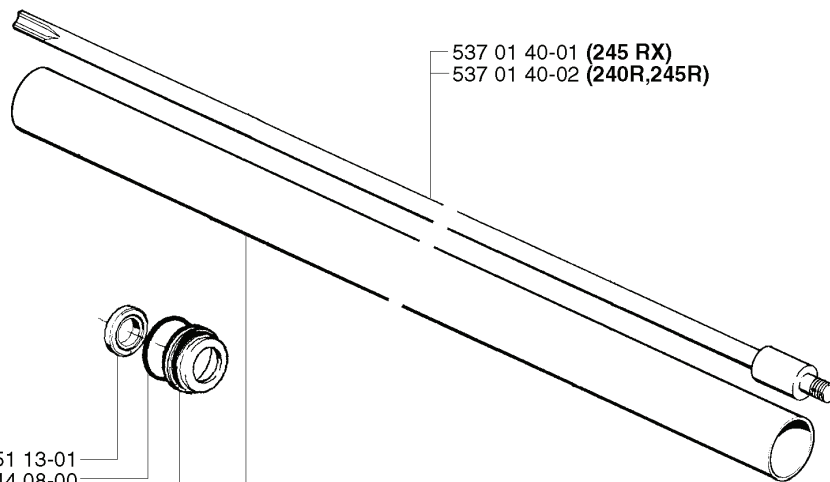

B

REF.	PART NO.	DESCRIPTION	REMARK	QTY.	KIT
502 22 15-01	502221501	RETAINER		1	
503 22 10-12	503221012	HEXAGON NUT		2	
503 99 76-01	503997601	KIT	245 RX	1	
502 22 53-01	502225301	ANTIVIBRATION ELEMENT		2	
503 20 07-45	503200745	SCREW IHSCFM		1	
503 23 00-62	503230062	WASHER		1	
537 00 76-01	537007601	CLIP		1	
503 99 75-01	503997501	SPACING SLEEVE		1	
503 20 07-35	503200735	SCREW IHSCFM		1	
502 19 71-01	502197101	SQUARE NUT		1	
502 22 16-01	502221601	SUSPENSION		1	
503 73 45-01	503734501	LABEL		1	

A *compl 502 28 57-02

502 12 02-03 (245 RX)
 502 12 02-05 (240R,245R)

537 02 76-02

REF.	PART NO.	DESCRIPTION	REMARK	QTY.	KIT
502 28 57-02	502285702	GEAR		1	
502 28 62-01	502286201	WASHER		1	
502 11 59-02	502115902	PLUG		1	
738 22 03-25	738220325	BALL BEARING		1	
502 22 67-01	502226701	SPACER RING		1	
502 22 68-01	502226801	SEALING COLLAR		1	
740 42 21-00	740422100	O-RING		1	
738 21 02-04	738210204	BALL BEARING		1	
502 28 55-01	502285501	BEARING HOUSING		1	
740 42 24-00	740422400	O-RING		1	
502 27 28-01	502272801	WASHER		1	
502 28 56-01	502285601	CUP		1	
503 20 07-16	503200716	SCREW IHSCFM		1	
502 27 25-01	502272501	DRIVER		1	
502 03 10-03	502031003	SUPPORT FLANGE		1	
502 04 55-01	502045501	NUT		1	
740 51 13-01	740511301	SEALING RING		1	
740 44 08-00	740440800	O-RING		1	
502 26 95-01	502269501	SEALING RING HOLDER		1	
502 12 02-03	502120203	TUBE ASSY	245 RX	1	
502 12 02-05	502120205	TUBE ASSY	240R,245R	1	
537 02 76-02	537027602	LABEL		1	
537 01 40-02	537014002	DRIVE SHAFT ASSY	240R,245R	1	
537 01 40-01	537014001	DRIVE SHAFT ASSY	245 RX	1	
503 20 03-16	503200316	SCREW IHSCFM		1	
502 22 26-01	502222601	GEAR WHEEL		1	
738 21 02-00	738210200	BALL BEARING		2	
502 26 89-01	502268901	CIRCLIP		1	
735 31 17-00	735311700	CIRCLIP		1	
502 26 93-01	502269301	SPACER RING		1	
503 20 07-30	503200730	SCREW IHSCFM		1	
502 22 23-01	502222301	GEAR HOUSING		1	