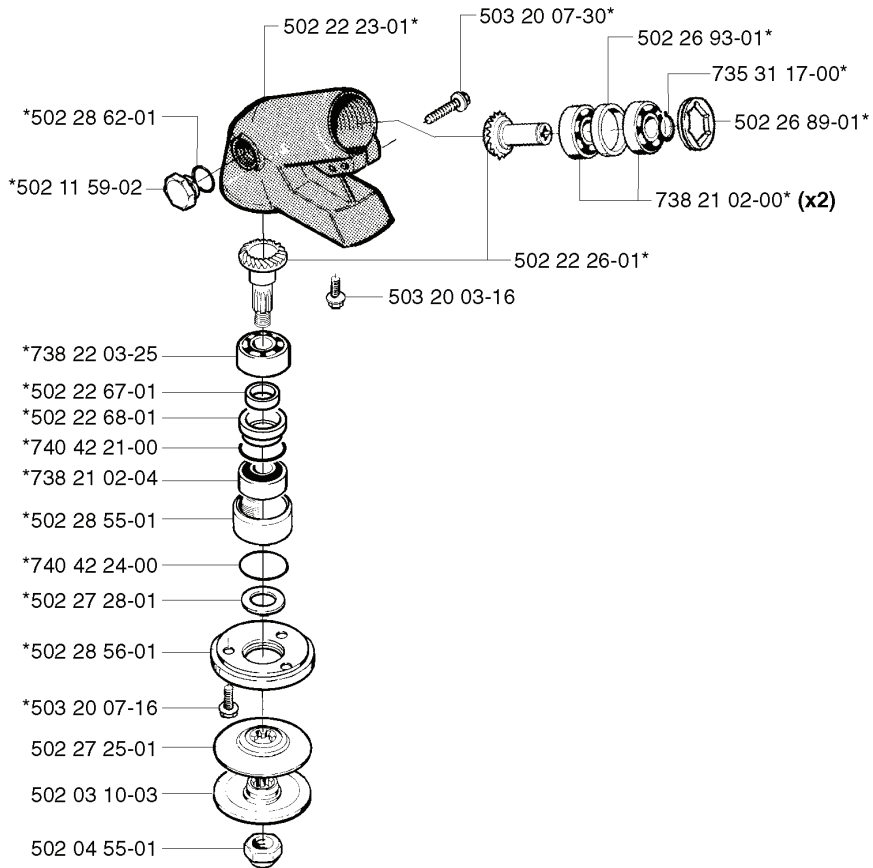

B

REF.	PART NO.	DESCRIPTION	REMARK	QTY.	KIT
502 22 15-01	502221501	RETAINER		1	
503 22 10-12	503221012	HEXAGON NUT		2	
503 99 76-01	503997601	KIT	245 RX	1	
502 22 53-01	502225301	ANTIVIBRATION ELEMENT		2	
503 20 07-45	503200745	SCREW IHSCFM		1	
503 23 00-62	503230062	WASHER		1	
537 00 76-01	537007601	CLIP		1	
503 99 75-01	503997501	SPACING SLEEVE		1	
503 20 07-35	503200735	SCREW IHSCFM		1	
502 19 71-01	502197101	SQUARE NUT		1	
502 22 16-01	502221601	SUSPENSION		1	
503 73 45-01	503734501	LABEL		1	

A *compl 502 28 57-02

502 12 02-03 (245 RX)
 502 12 02-05 (240R,245R)

537 02 76-02

REF.	PART NO.	DESCRIPTION	REMARK	QTY.	KIT
502 28 57-02	502285702	GEAR		1	
502 28 62-01	502286201	WASHER		1	
502 11 59-02	502115902	PLUG		1	
738 22 03-25	738220325	BALL BEARING		1	
502 22 67-01	502226701	SPACER RING		1	
502 22 68-01	502226801	SEALING COLLAR		1	
740 42 21-00	740422100	O-RING		1	
738 21 02-04	738210204	BALL BEARING		1	
502 28 55-01	502285501	BEARING HOUSING		1	
740 42 24-00	740422400	O-RING		1	
502 27 28-01	502272801	WASHER		1	
502 28 56-01	502285601	CUP		1	
503 20 07-16	503200716	SCREW IHSCFM		1	
502 27 25-01	502272501	DRIVER		1	
502 03 10-03	502031003	SUPPORT FLANGE		1	
502 04 55-01	502045501	NUT		1	
740 51 13-01	740511301	SEALING RING		1	
740 44 08-00	740440800	O-RING		1	
502 26 95-01	502269501	SEALING RING HOLDER		1	
502 12 02-03	502120203	TUBE ASSY	245 RX	1	
502 12 02-05	502120205	TUBE ASSY	240R,245R	1	
537 02 76-02	537027602	LABEL		1	
537 01 40-02	537014002	DRIVE SHAFT ASSY	240R,245R	1	
537 01 40-01	537014001	DRIVE SHAFT ASSY	245 RX	1	
503 20 03-16	503200316	SCREW IHSCFM		1	
502 22 26-01	502222601	GEAR WHEEL		1	
738 21 02-00	738210200	BALL BEARING		2	
502 26 89-01	502268901	CIRCLIP		1	
735 31 17-00	735311700	CIRCLIP		1	
502 26 93-01	502269301	SPACER RING		1	
503 20 07-30	503200730	SCREW IHSCFM		1	
502 22 23-01	502222301	GEAR HOUSING		1	