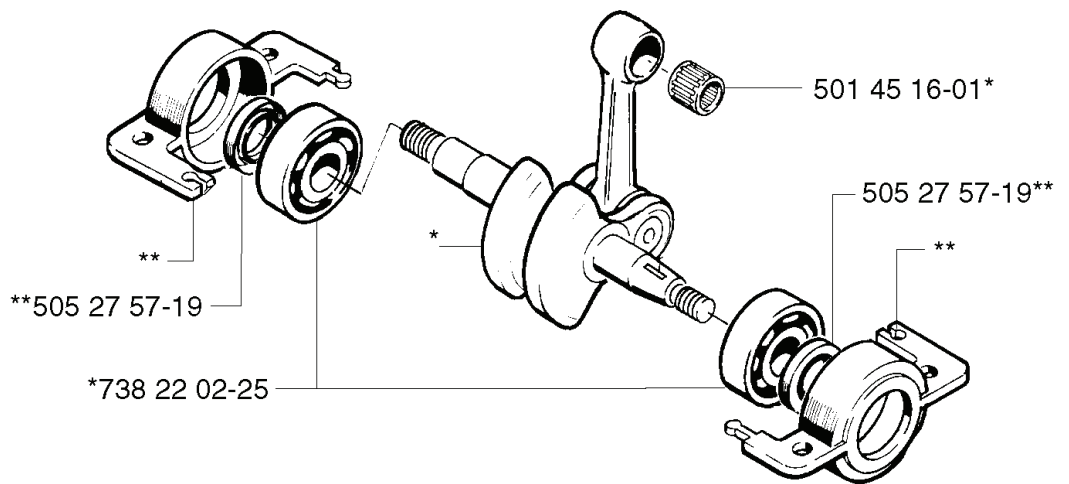

245 R EPA, 20023100001-Current

SPARE PARTS LIST

H *compl 502 11 52-01

REF.	PART NO.	DESCRIPTION	REMARK	QTY.	KIT
502 11 52-01	502115201	CLUTCH COVER ASSY		1	
503 20 07-20	503200720	SCREW IHSCFM		4	
503 20 07-25	503200725	SCREW IHSCFM		2	
503 17 31-02	503173102	CLUTCH		1	
504 21 00-16	504210016	CLUTCH SPRING		1	
504 18 44-01	504184401	WASHER		1	
502 11 77-01	502117701	CLUTCH DRUM ASSY		1	

J

502 11 07-03
503 20 04-35 (x4)

REF.	PART NO.	DESCRIPTION	REMARK	QTY.	KIT
502 11 07- 03	502110703	CRANKCASE		1	
503 20 04- 35	503200435	SCREW IHSCFM		4	

G *compl 503 57 38-06
**compl 502 23 02-01

REF.	PART NO.	DESCRIPTION	REMARK	QTY.	KIT
503 57 38-06	503573806	CRANKSHAFT ASSY		1	
502 23 02-01	502230201	SHAFT SEAT		1	
505 27 57-19	505275719	SEALING RING		1	
738 22 02-25	738220225	BALL BEARING		1	
501 45 16-01	501451601	NEEDLE BEARING		1	