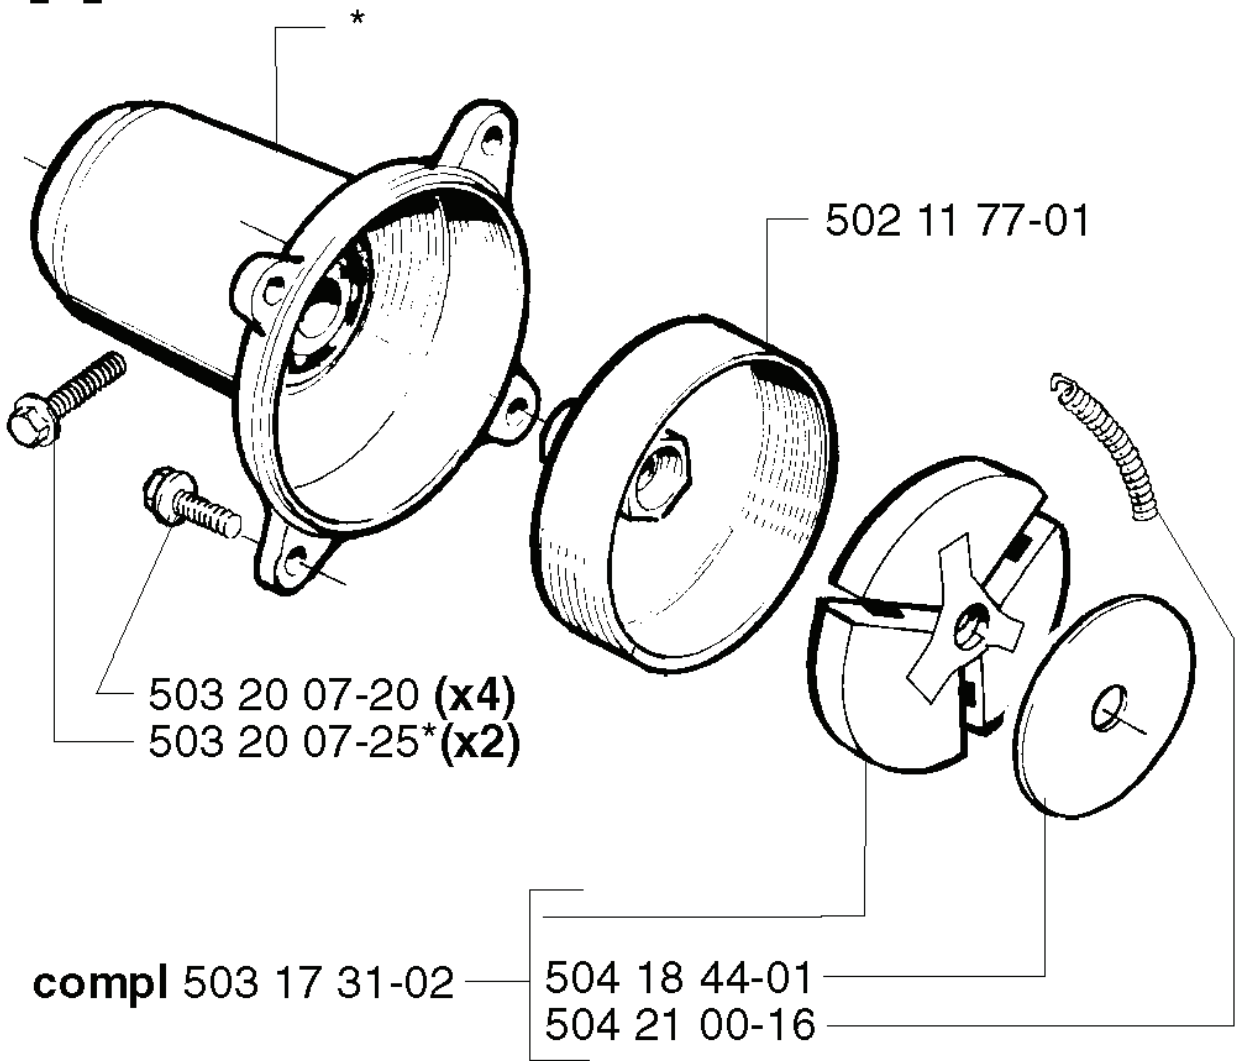

245 R EPA, 20023100001-Current

SPARE PARTS LIST

H *compl 502 11 52-01

REF.	PART NO.	DESCRIPTION	REMARK	QTY.	KIT
502 11 52-01	502115201	CLUTCH COVER ASSY		1	
503 20 07-20	503200720	SCREW IHSCFM		4	
503 20 07-25	503200725	SCREW IHSCFM		2	
503 17 31-02	503173102	CLUTCH		1	
504 21 00-16	504210016	CLUTCH SPRING		1	
504 18 44-01	504184401	WASHER		1	
502 11 77-01	502117701	CLUTCH DRUM ASSY		1	

J

502 11 07-03
503 20 04-35 (x4)

REF.	PART NO.	DESCRIPTION	REMARK	QTY.	KIT
502 11 07- 03	502110703	CRANKCASE		1	
503 20 04- 35	503200435	SCREW IHSCFM		4	

G *compl 503 57 38-06
**compl 502 23 02-01

REF.	PART NO.	DESCRIPTION	REMARK	QTY.	KIT
503 57 38-06	503573806	CRANKSHAFT ASSY		1	
502 23 02-01	502230201	SHAFT SEAT		1	
505 27 57-19	505275719	SEALING RING		1	
738 22 02-25	738220225	BALL BEARING		1	
501 45 16-01	501451601	NEEDLE BEARING		1	

E

503 20 09-20 (x4)

502 12 23-08

502 11 45-01
502 11 45-02 (EPA)

(240R) 502 21 26-25  **Husqvarna**
240R

(245R) 502 21 26-26  **Husqvarna**
245R

(245RX) 502 21 26-27  **Husqvarna**
245RX

REF.	PART NO.	DESCRIPTION	REMARK	QTY.	KIT
503 20 09-20	503200920	SCREW IHSCFMO		4	
502 12 23-08	502122308	CYLINDER COVER ASSY		1	
502 11 45-01	502114501	HEAT PROTECTOR		1	
502 11 45-02	502114502	HEAT PROTECTOR	EPA	1	
502 21 26-25	502212625	DECAL	240R	1	
502 21 26-26	502212626	DECAL	245R	1	
502 21 26-27	502212627	DECAL	245RX	1	

*501 45 16-01

REF.	PART NO.	DESCRIPTION	REMARK	QTY.	KIT
506 01 06-07	506010607	CYLINDER ASSY	240R	1	
503 44 08-02	503440802	CYLINDER ASSY	245R, 245RX	1	
501 45 16-01	501451601	NEEDLE BEARING		1	
737 44 10-00	737441000	SNAP RING		1	
503 28 90-05	503289005	PISTON RING	245R, 245RX	1	
503 28 90-03	503289003	PISTON RING	240R	1	
503 44 10-01	503441001	PISTON ASSY	245R, 245RX	1	
503 48 90-01	503489001	PISTON ASSY	240R	1	