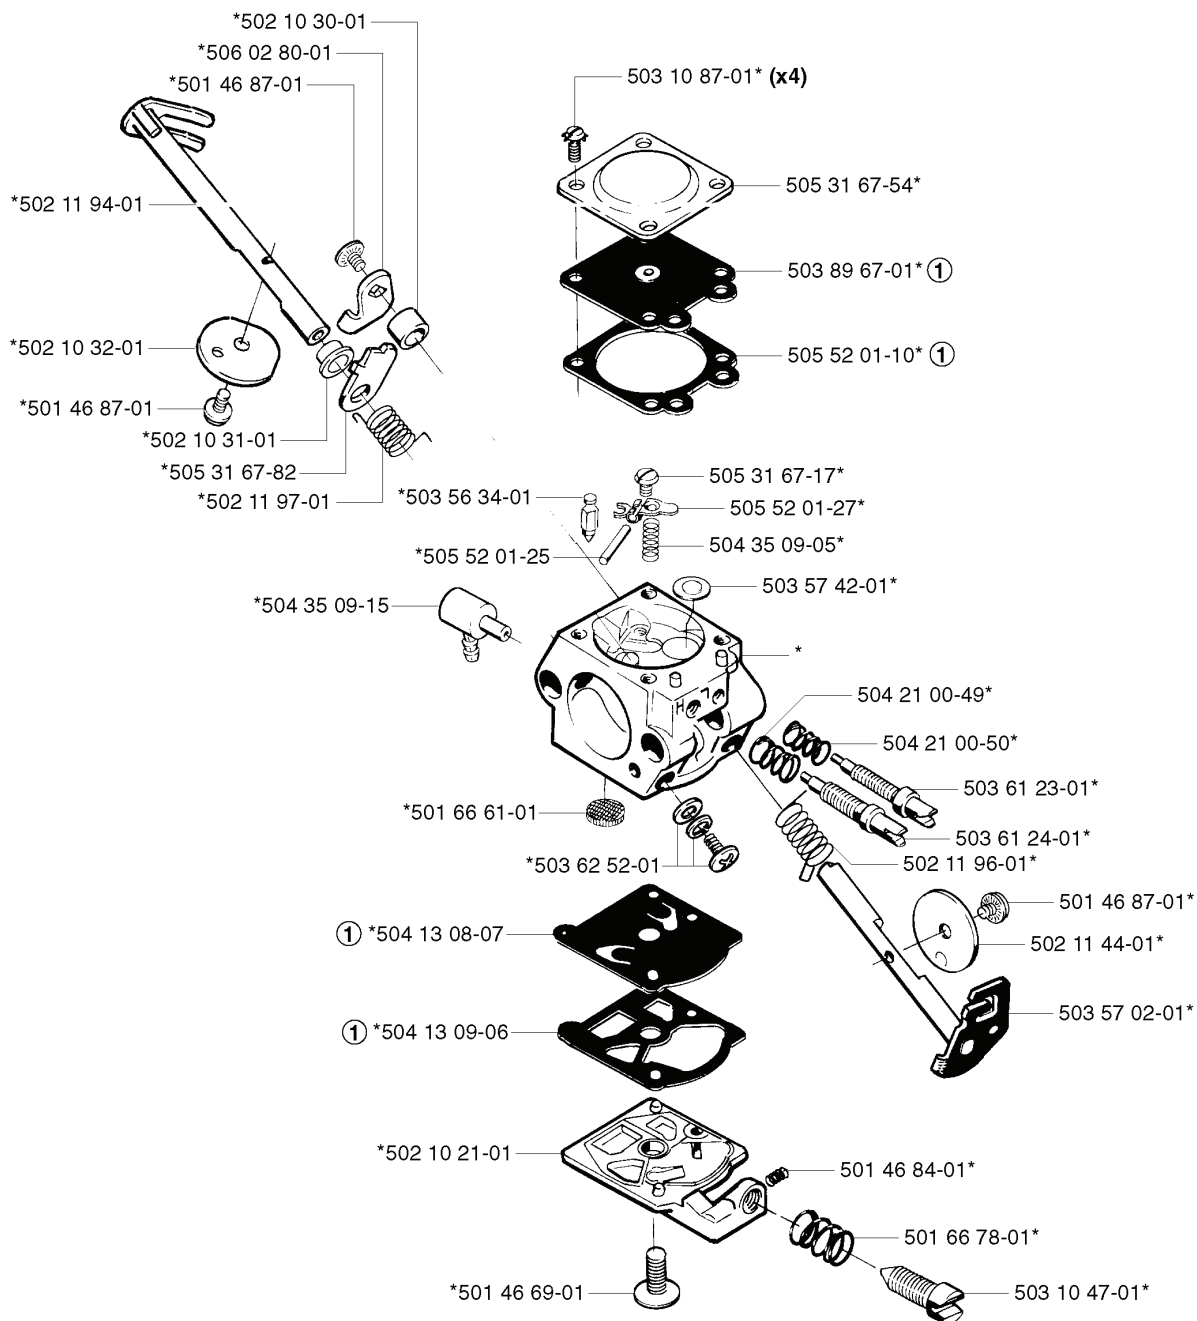

1,0 lit.

REF.	PART NO.	DESCRIPTION	REMARK	QTY.	KIT
502 27 33-03	502273303	TOOL KIT		1	
531 00 60-76	531006076	OIL		1	
502 27 22-01	502272201	SAW BLADE GUARD	200 MM	1	
502 03 94-03	502039403	SAW BLADE GUARD	225 MM	1	
503 74 29-01	503742901	DECAL		1	
503 21 07-16	503210716	SCREW IHSCT		1	
503 79 88-01	503798801	BLADE		1	
503 81 15-01	503811501	BASEPLATE		1	
503 91 60-01	503916001	TRIMMER GUARD		1	
502 26 34-01	502263401	SPLASH GUARD		1	
501 19 22-01	501192201	TOOL		1	
502 15 70-01	502157001	SUPPORT CUP		1	
502 26 23-01	502262301	TRIMMER GUARD ASSY		1	
502 03 55-05	502035505	TRANSPORT GUARD	200-250 MM	1	
503 90 18-01	503901801	SUPPORT CUP		1	
503 97 64-01	503976401	GREASE		1	
501 68 89-01	501688901	COMBINATION WRENCH		1	
502 28 59-01	502285901	STOP		1	
502 11 46-02	502114602	SOCKET WRENCH		1	
502 21 58-01	502215801	WRENCH		1	
501 60 02-03	501600203	SCREWDRIVER		1	
501 69 17-01	501691701	COMBINATION WRENCH		1	

K

REF.	PART NO.	DESCRIPTION	REMARK	QTY.	KIT
506 01 32-02	506013202	INLET PIPE		1	
505 31 07-51	505310751	IMPULSE HOSE		1	
503 44 32-01	503443201	FUEL FILTER		1	
501 76 83-23	501768323	FUEL HOSE		1	
502 11 39-02	502113902	INSULATION WALL		1	
503 20 02-16	503200216	SCREW IHSCFM		1	
502 11 93-01	502119301	GUIDE BUSHING		1	
501 77 00-02	501770002	GASKET		1	
503 28 13-20	503281320	CARBURETTOR		1	
503 28 31-09	503283109	CARBURETTOR	EPA	1	
502 11 57-03	502115703	CHOKE CONTROL		1	
503 23 00-11	503230011	WASHER		1	
503 21 07-50	503210750	SCREW IHSCFT		1	
502 11 20-02	502112002	FILTER HOLDER		1	
502 11 58-01	502115801	AIR FILTER		1	