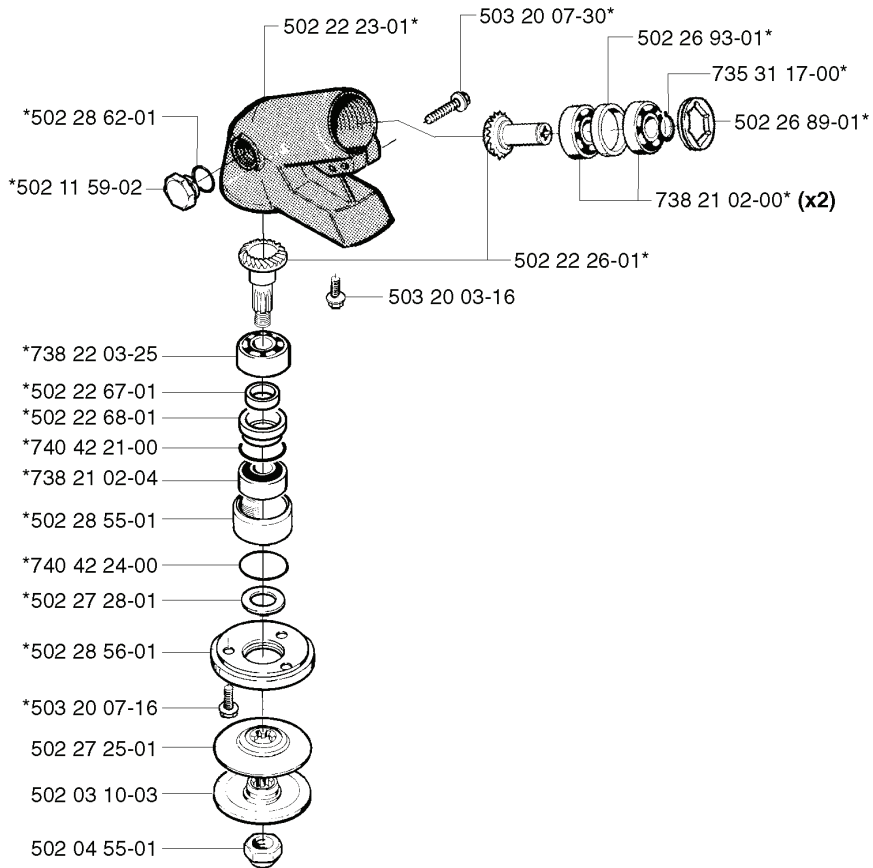

A *compl 502 28 57-02

502 12 02-03 (245 RX)
502 12 02-05 (240R,245R)

537 02 76-02