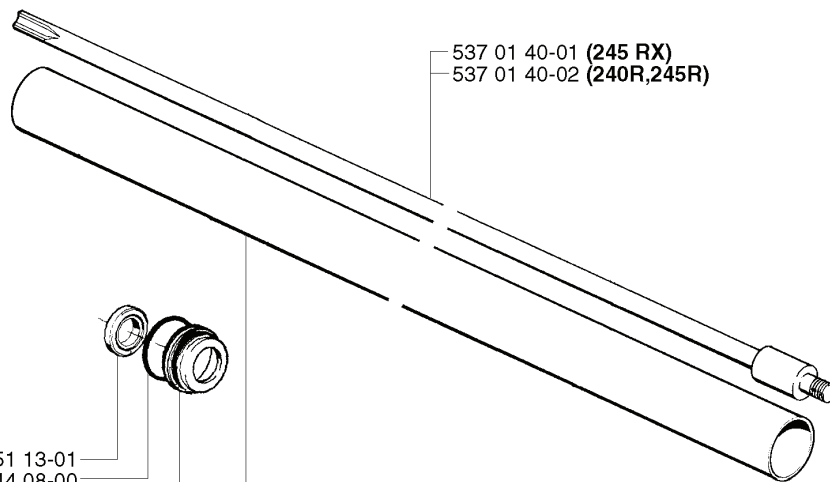

A *compl 502 28 57-02

502 12 02-03 (245 RX)
502 12 02-05 (240R,245R)

537 02 76-02