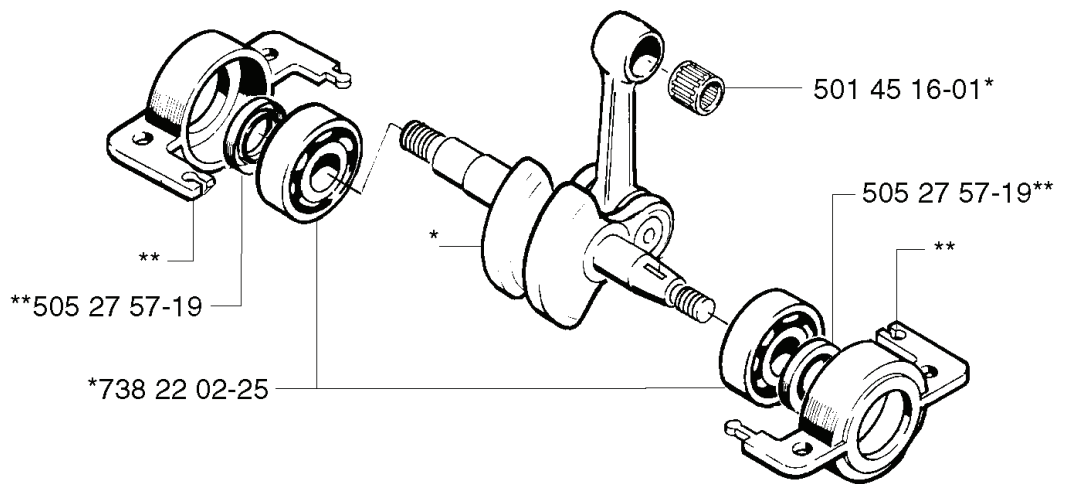

245 RX EPA, 20023100001-Current

SPARE PARTS LIST

H *compl 502 11 52-01

REF.	PART NO.	DESCRIPTION	REMARK	QTY.	KIT
502 11 52-01	502115201	CLUTCH COVER ASSY		1	
503 20 07-20	503200720	SCREW IHSCFM		4	
503 20 07-25	503200725	SCREW IHSCFM		2	
503 17 31-02	503173102	CLUTCH		1	
504 21 00-16	504210016	CLUTCH SPRING		1	
504 18 44-01	504184401	WASHER		1	
502 11 77-01	502117701	CLUTCH DRUM ASSY		1	

G *compl 503 57 38-06
**compl 502 23 02-01

REF.	PART NO.	DESCRIPTION	REMARK	QTY.	KIT
503 57 38-06	503573806	CRANKSHAFT ASSY		1	
502 23 02-01	502230201	SHAFT SEAT		1	
505 27 57-19	505275719	SEALING RING		1	
738 22 02-25	738220225	BALL BEARING		1	
501 45 16-01	501451601	NEEDLE BEARING		1	