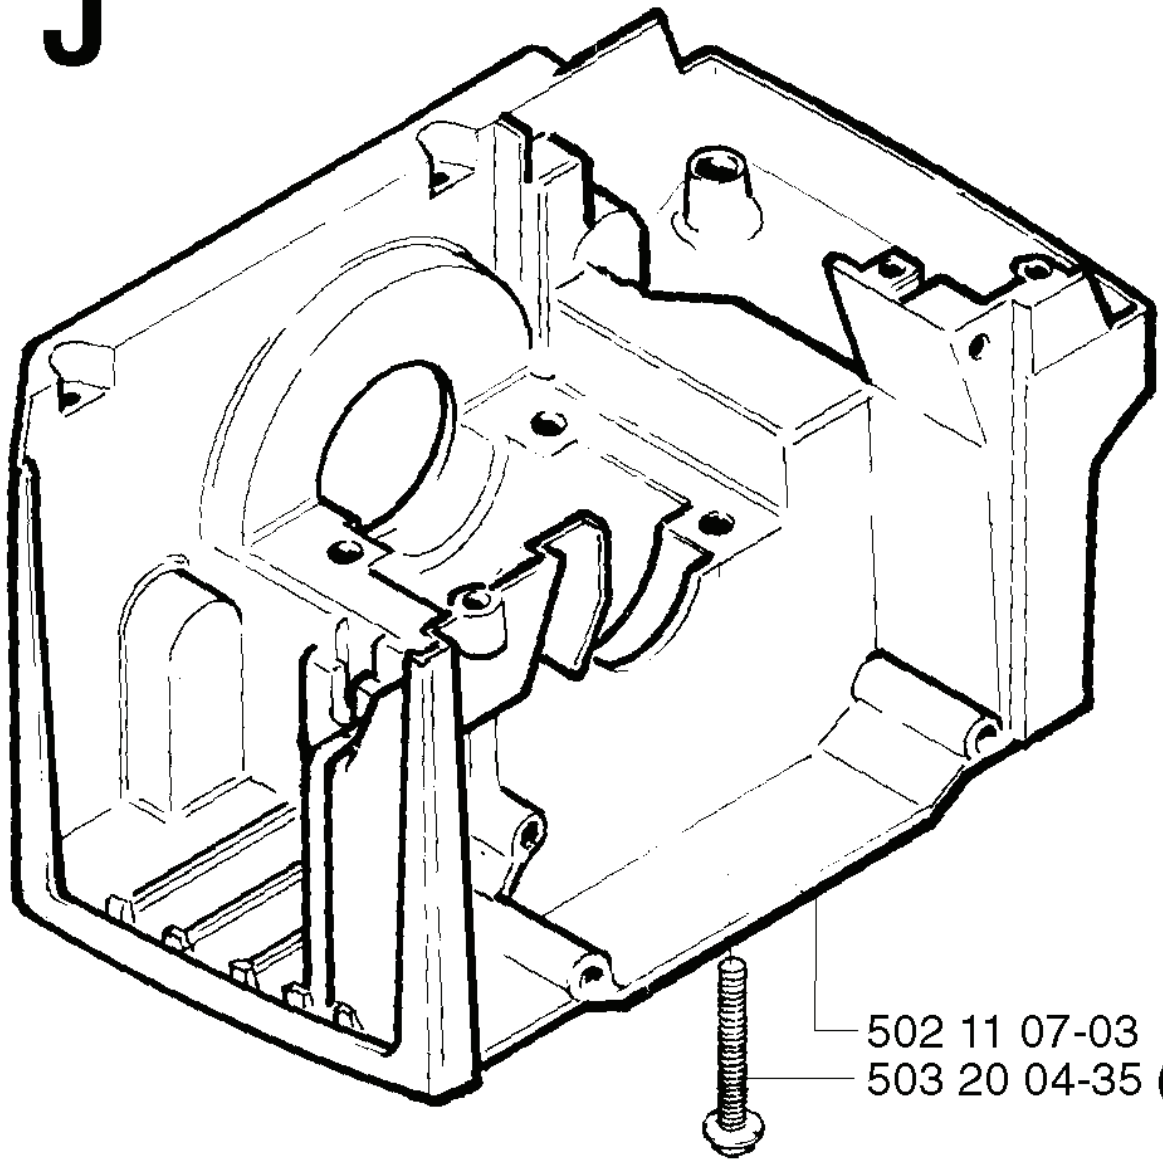

J

502 11 07-03
503 20 04-35 (x4)