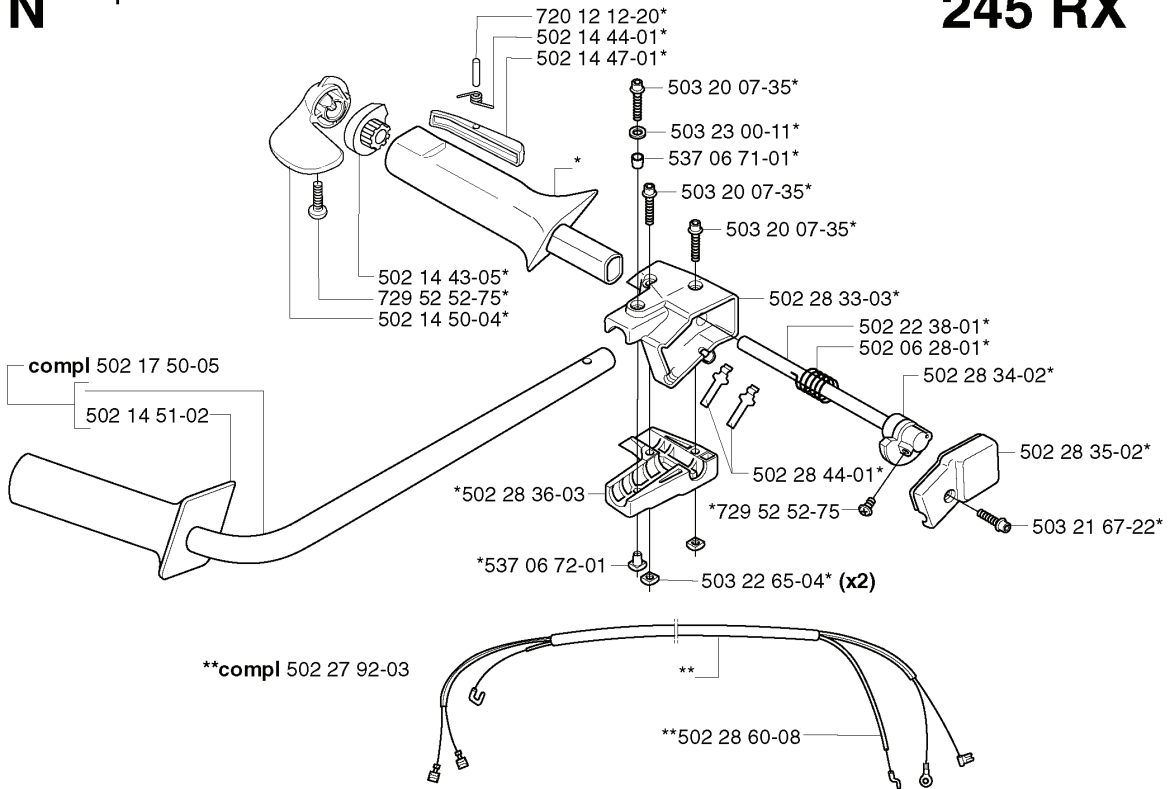

N *compl 502 28 37-05

245 RX