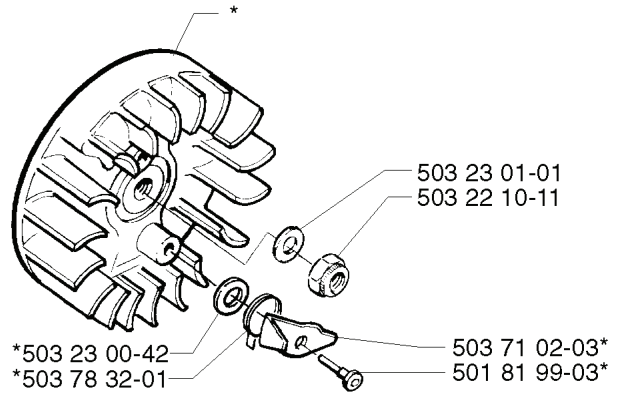

L

*compl 503 79 00-02

503 23 51-08
Champion RCJ 7Y
503 23 51-11
NGK BPMR 7A