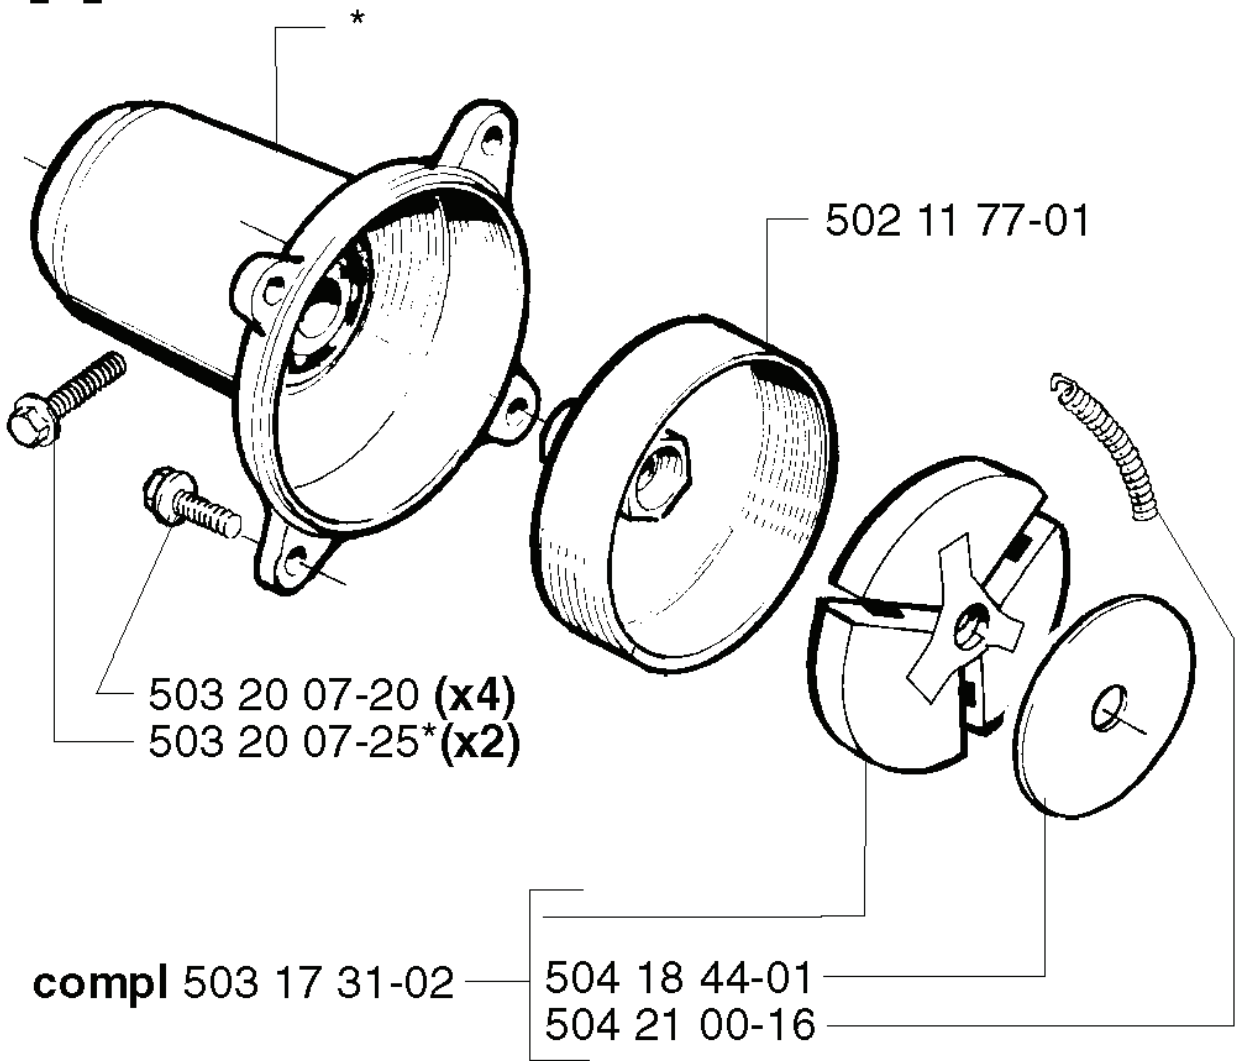

245 RX EPA, 20023100001-Current

SPARE PARTS LIST

H *compl 502 11 52-01

REF.	PART NO.	DESCRIPTION	REMARK	QTY.	KIT
502 11 52-01	502115201	CLUTCH COVER ASSY		1	
503 20 07-20	503200720	SCREW IHSCFM		4	
503 20 07-25	503200725	SCREW IHSCFM		2	
503 17 31-02	503173102	CLUTCH		1	
504 21 00-16	504210016	CLUTCH SPRING		1	
504 18 44-01	504184401	WASHER		1	
502 11 77-01	502117701	CLUTCH DRUM ASSY		1	

G *compl 503 57 38-06
**compl 502 23 02-01

REF.	PART NO.	DESCRIPTION	REMARK	QTY.	KIT
503 57 38-06	503573806	CRANKSHAFT ASSY		1	
502 23 02-01	502230201	SHAFT SEAT		1	
505 27 57-19	505275719	SEALING RING		1	
738 22 02-25	738220225	BALL BEARING		1	
501 45 16-01	501451601	NEEDLE BEARING		1	

*501 45 16-01

REF.	PART NO.	DESCRIPTION	REMARK	QTY.	KIT
506 01 06-07	506010607	CYLINDER ASSY	240R	1	
503 44 08-02	503440802	CYLINDER ASSY	245R, 245RX	1	
501 45 16-01	501451601	NEEDLE BEARING		1	
737 44 10-00	737441000	SNAP RING		1	
503 28 90-05	503289005	PISTON RING	245R, 245RX	1	
503 28 90-03	503289003	PISTON RING	240R	1	
503 44 10-01	503441001	PISTON ASSY	245R,245RX	1	
503 48 90-01	503489001	PISTON ASSY	240R	1	