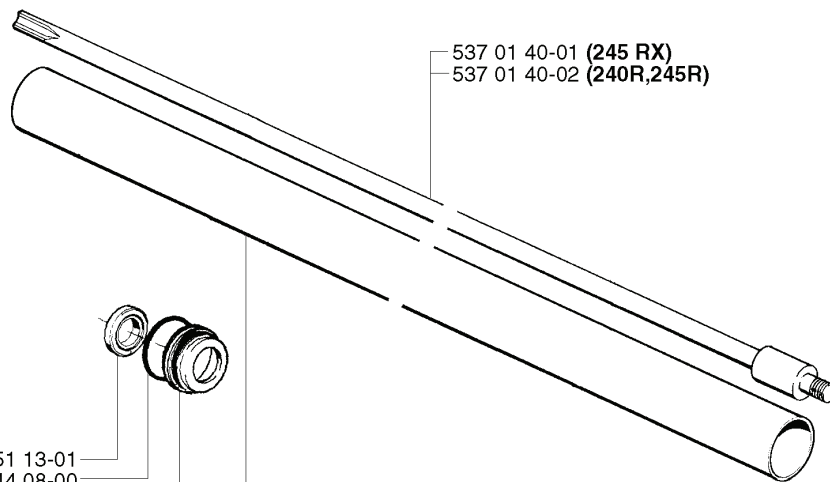

A *compl 502 28 57-02

502 12 02-03 (245 RX)
 502 12 02-05 (240R,245R)

537 02 76-02

REF.	PART NO.	DESCRIPTION	REMARK	QTY.	KIT
502 28 57-02	502285702	GEAR		1	
502 28 62-01	502286201	WASHER		1	
502 11 59-02	502115902	PLUG		1	
738 22 03-25	738220325	BALL BEARING		1	
502 22 67-01	502226701	SPACER RING		1	
502 22 68-01	502226801	SEALING COLLAR		1	
740 42 21-00	740422100	O-RING		1	
738 21 02-04	738210204	BALL BEARING		1	
502 28 55-01	502285501	BEARING HOUSING		1	
740 42 24-00	740422400	O-RING		1	
502 27 28-01	502272801	WASHER		1	
502 28 56-01	502285601	CUP		1	
503 20 07-16	503200716	SCREW IHSCFM		1	
502 27 25-01	502272501	DRIVER		1	
502 03 10-03	502031003	SUPPORT FLANGE		1	
502 04 55-01	502045501	NUT		1	
740 51 13-01	740511301	SEALING RING		1	
740 44 08-00	740440800	O-RING		1	
502 26 95-01	502269501	SEALING RING HOLDER		1	
502 12 02-03	502120203	TUBE ASSY	245 RX	1	
502 12 02-05	502120205	TUBE ASSY	240R,245R	1	
537 02 76-02	537027602	LABEL		1	
537 01 40-02	537014002	DRIVE SHAFT ASSY	240R,245R	1	
537 01 40-01	537014001	DRIVE SHAFT ASSY	245 RX	1	
503 20 03-16	503200316	SCREW IHSCFM		1	
502 22 26-01	502222601	GEAR WHEEL		1	
738 21 02-00	738210200	BALL BEARING		2	
502 26 89-01	502268901	CIRCLIP		1	
735 31 17-00	735311700	CIRCLIP		1	
502 26 93-01	502269301	SPACER RING		1	
503 20 07-30	503200730	SCREW IHSCFM		1	
502 22 23-01	502222301	GEAR HOUSING		1	