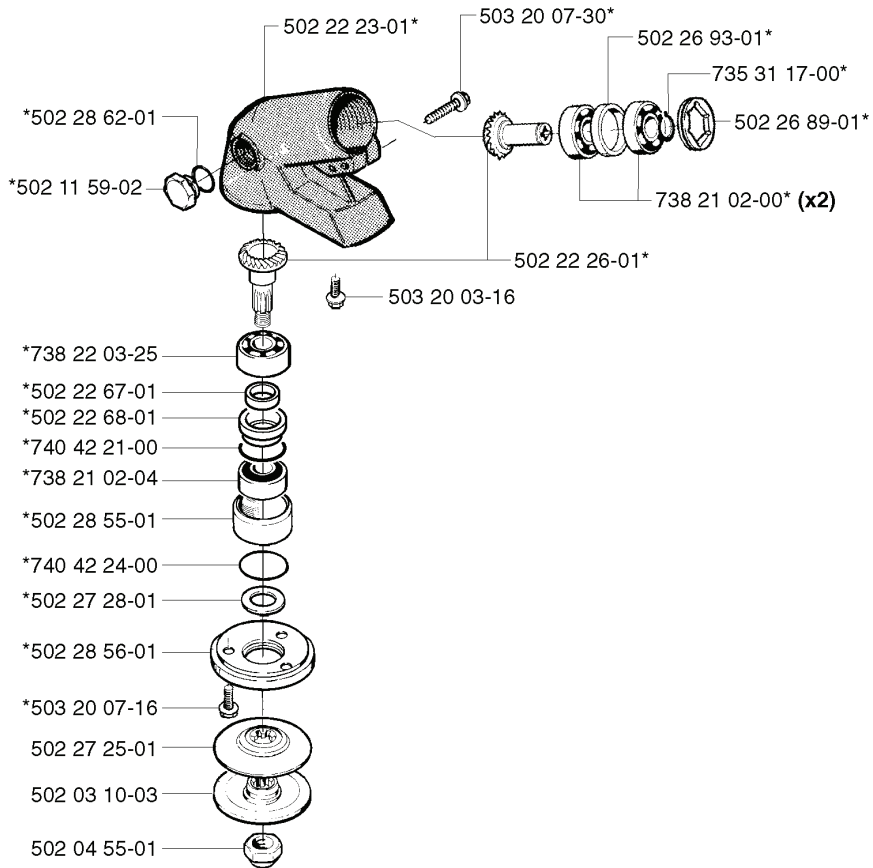

A *compl 502 28 57-02

502 12 02-03 (245 RX)
 502 12 02-05 (240R,245R)

537 02 76-02

REF.	PART NO.	DESCRIPTION	REMARK	QTY.	KIT
502 28 57-02	502285702	GEAR		1	
502 28 62-01	502286201	WASHER		1	
502 11 59-02	502115902	PLUG		1	
738 22 03-25	738220325	BALL BEARING		1	
502 22 67-01	502226701	SPACER RING		1	
502 22 68-01	502226801	SEALING COLLAR		1	
740 42 21-00	740422100	O-RING		1	
738 21 02-04	738210204	BALL BEARING		1	
502 28 55-01	502285501	BEARING HOUSING		1	
740 42 24-00	740422400	O-RING		1	
502 27 28-01	502272801	WASHER		1	
502 28 56-01	502285601	CUP		1	
503 20 07-16	503200716	SCREW IHSCFM		1	
502 27 25-01	502272501	DRIVER		1	
502 03 10-03	502031003	SUPPORT FLANGE		1	
502 04 55-01	502045501	NUT		1	
740 51 13-01	740511301	SEALING RING		1	
740 44 08-00	740440800	O-RING		1	
502 26 95-01	502269501	SEALING RING HOLDER		1	
502 12 02-03	502120203	TUBE ASSY	245 RX	1	
502 12 02-05	502120205	TUBE ASSY	240R,245R	1	
537 02 76-02	537027602	LABEL		1	
537 01 40-02	537014002	DRIVE SHAFT ASSY	240R,245R	1	
537 01 40-01	537014001	DRIVE SHAFT ASSY	245 RX	1	
503 20 03-16	503200316	SCREW IHSCFM		1	
502 22 26-01	502222601	GEAR WHEEL		1	
738 21 02-00	738210200	BALL BEARING		2	
502 26 89-01	502268901	CIRCLIP		1	
735 31 17-00	735311700	CIRCLIP		1	
502 26 93-01	502269301	SPACER RING		1	
503 20 07-30	503200730	SCREW IHSCFM		1	
502 22 23-01	502222301	GEAR HOUSING		1	