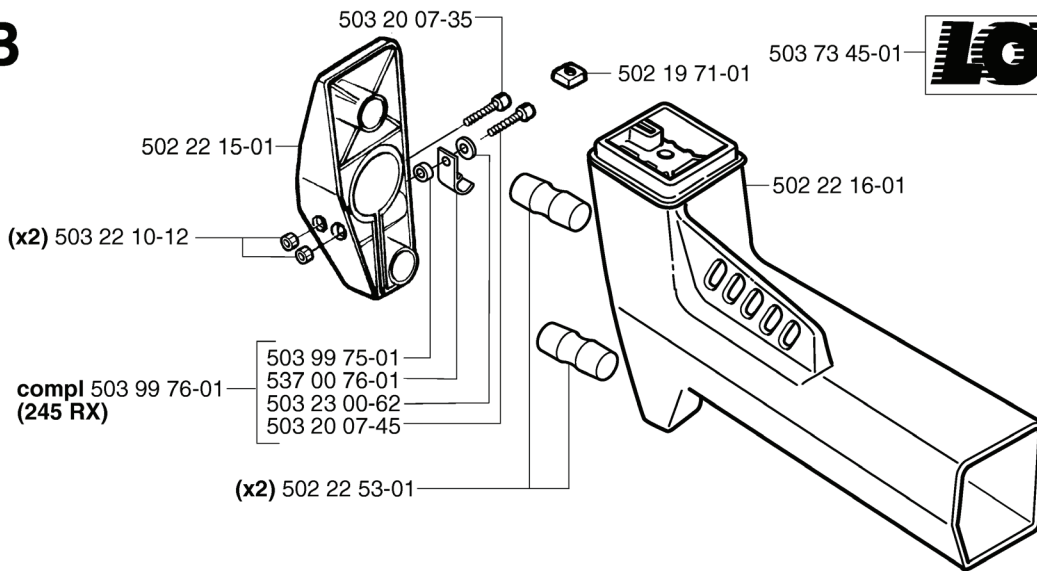

REF.	PART NO.	DESCRIPTION	REMARK	QTY.	KIT
725 23 82- 88	725238288	SCREW EHHM		1	

L

*compl 503 79 00-02

503 23 51-08
Champion RCJ 7Y
503 23 51-11
NGK BPMR 7A

REF.	PART NO.	DESCRIPTION	REMARK	QTY.	KIT
5037900-02	503790002	FLYWHEEL		1	
5032351-08	503235108	SPARK PLUG	CHAMPION RCJ 7Y	1	
5032351-11	503235111	SPARK PLUG	NGK BPMR 7A	1	
5039012-01	503901201	ELECTRONIC MODULE		1	
5032025-20	503202520	SCREW IHSCM		1	
5037832-01	503783201	SPRING		1	
5032300-42	503230042	WASHER		1	
5052775-16	505277516	CABLE SLEEVE		1	
5038450-01	503845001	CABLE		1	
5014854-02	501485402	SPARK PLUG CAP		1	
5018199-03	501819903	SCREW		1	
5037102-03	503710203	STARTER PAWL		1	
5032210-11	503221011	HEXAGON NUT		1	
5032301-01	503230101	WASHER		1	

B

REF.	PART NO.	DESCRIPTION	REMARK	QTY.	KIT
502 22 15-01	502221501	RETAINER		1	
503 22 10-12	503221012	HEXAGON NUT		2	
503 99 76-01	503997601	KIT	245 RX	1	
502 22 53-01	502225301	ANTIVIBRATION ELEMENT		2	
503 20 07-45	503200745	SCREW IHSCFM		1	
503 23 00-62	503230062	WASHER		1	
537 00 76-01	537007601	CLIP		1	
503 99 75-01	503997501	SPACING SLEEVE		1	
503 20 07-35	503200735	SCREW IHSCFM		1	
502 19 71-01	502197101	SQUARE NUT		1	
502 22 16-01	502221601	SUSPENSION		1	
503 73 45-01	503734501	LABEL		1	