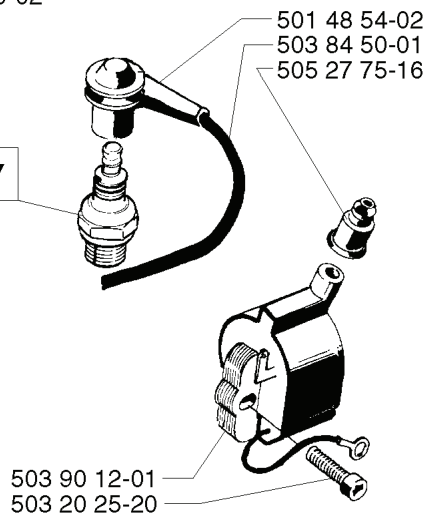

L

*compl 503 79 00-02

503 23 51-08
Champion RCJ 7Y
503 23 51-11
NGK BPMR 7A