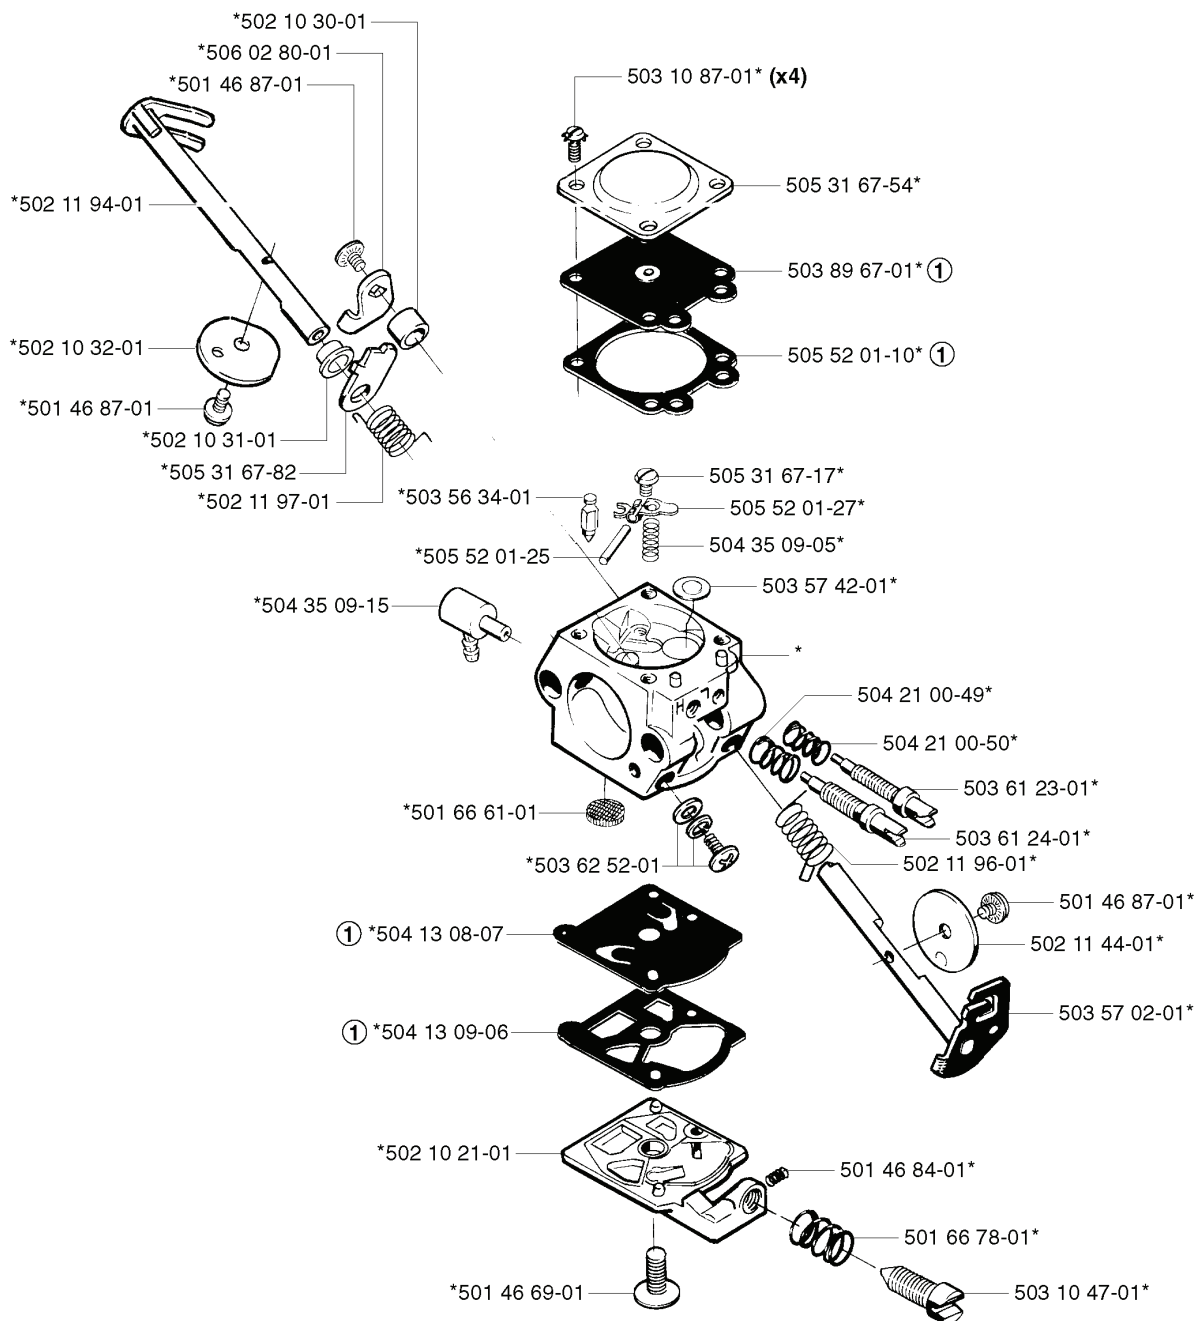

- ① 502 10 35-01
  Set of gaskets
  Dichtungssatz
  Juego de juntas
  Jeu de joints
  Packningssats