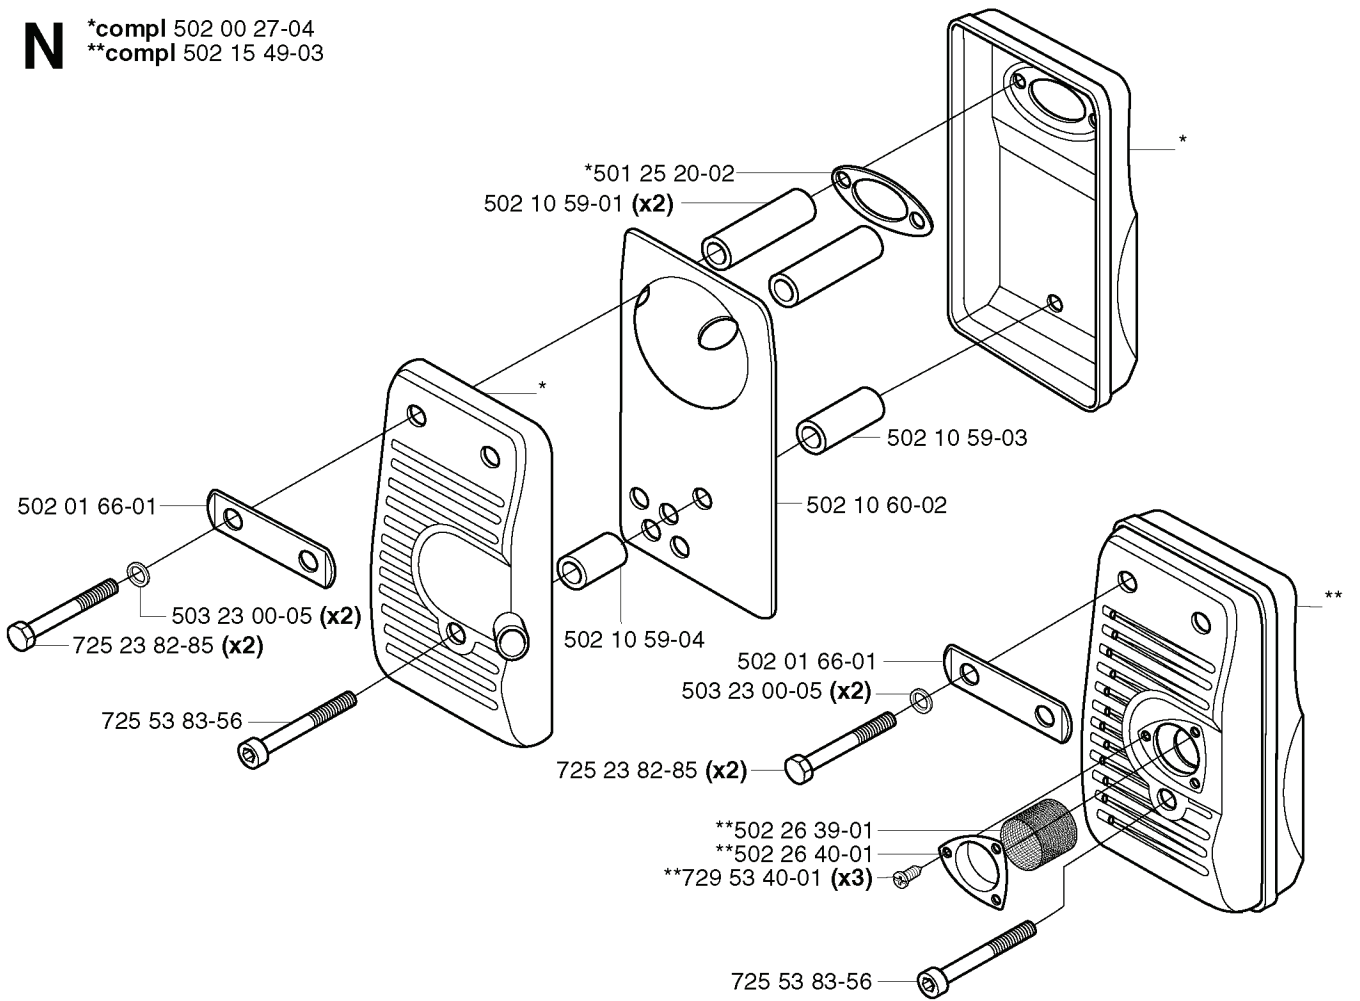

N *compl 502 00 27-04
**compl 502 15 49-03