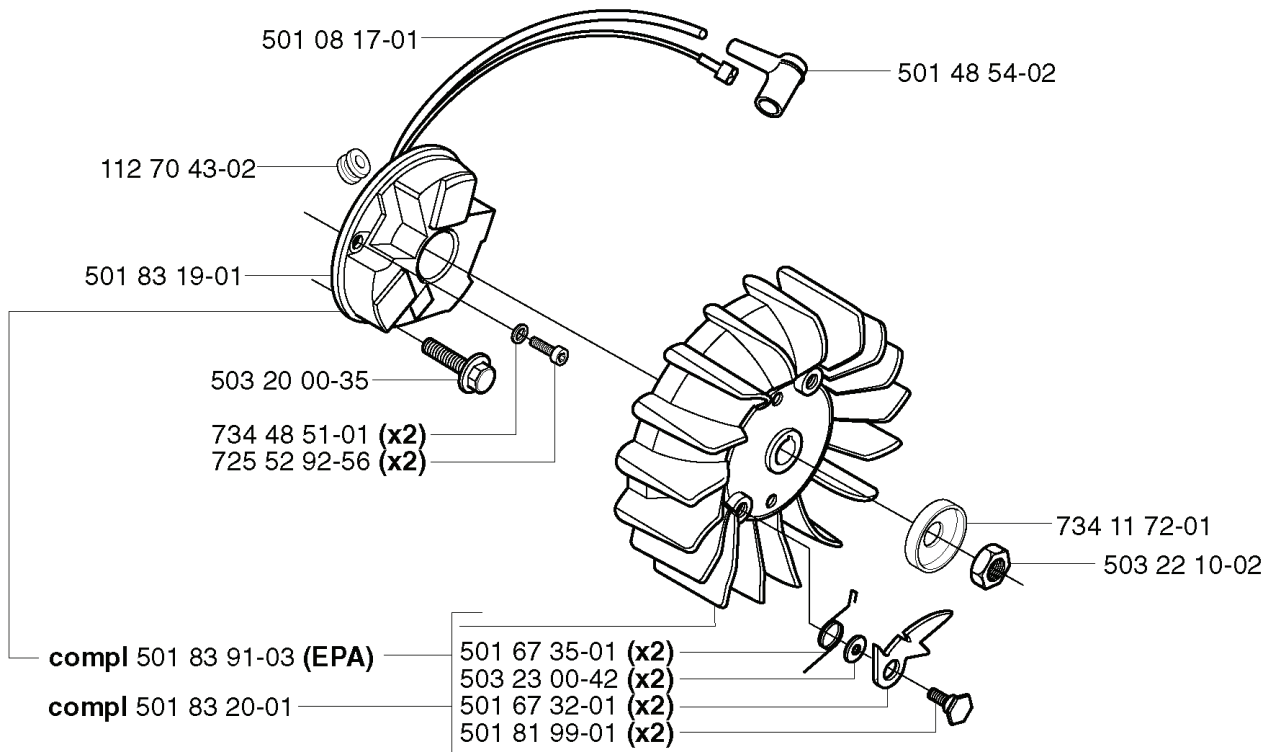

503 28 90-15

*502 25 82-01

501 15 28-01

737 43 12-00 (x2)

REF.	PART NO.	DESCRIPTION	REMARK	QTY.	KIT
502 25 80-02	502258002	CYLINDER ASSY		1	
725 53 33-55	725533355	SCREW IHSCM		4	
537 14 19-01	537141901	BAFFLE PLATE		1	
503 40 54-03	503405403	GASKET MUFFLER		1	
502 25 82-01	502258201	PISTON ASSY		1	
737 43 12-00	737431200	SNAP RING		2	
501 15 28-01	501152801	NEEDLE BEARING		1	
503 28 90-15	503289015	PISTON RING		1	
501 28 93-02	501289302	GASKET		1	
503 23 51-11	503235111	SPARK PLUG	NGK BPMR7A	1	
503 23 51-12	503235112	SPARK PLUG	CHAMPION RCJ7Y	1	

K

REF.	PART NO.	DESCRIPTION	REMARK	QTY.	KIT
5010817-01	501081701	IGNITION CABLE		1	
1127043-02	112704302	GROMMET		1	
5018319-01	501831901	ANCHOR PLATE		1	
5032000-35	503200035	SCREW EHHFM		1	
7344851-01	734485101	WASHER		2	
7255292-56	725529256	SCREW		2	
5018391-03	501839103	FLYWHEEL	EPA	1	
5018320-01	501832001	FLYWHEEL ASSY		1	
5018199-01	501819901	SCREW		2	
5016732-01	501673201	PAWL		2	
5032300-42	503230042	WASHER		2	
5016735-01	501673501	SPRING		2	
5032210-02	503221002	HEXAGON NUT		1	
7341172-01	734117201	WASHER		1	
5014854-02	501485402	SPARK PLUG CAP		1	