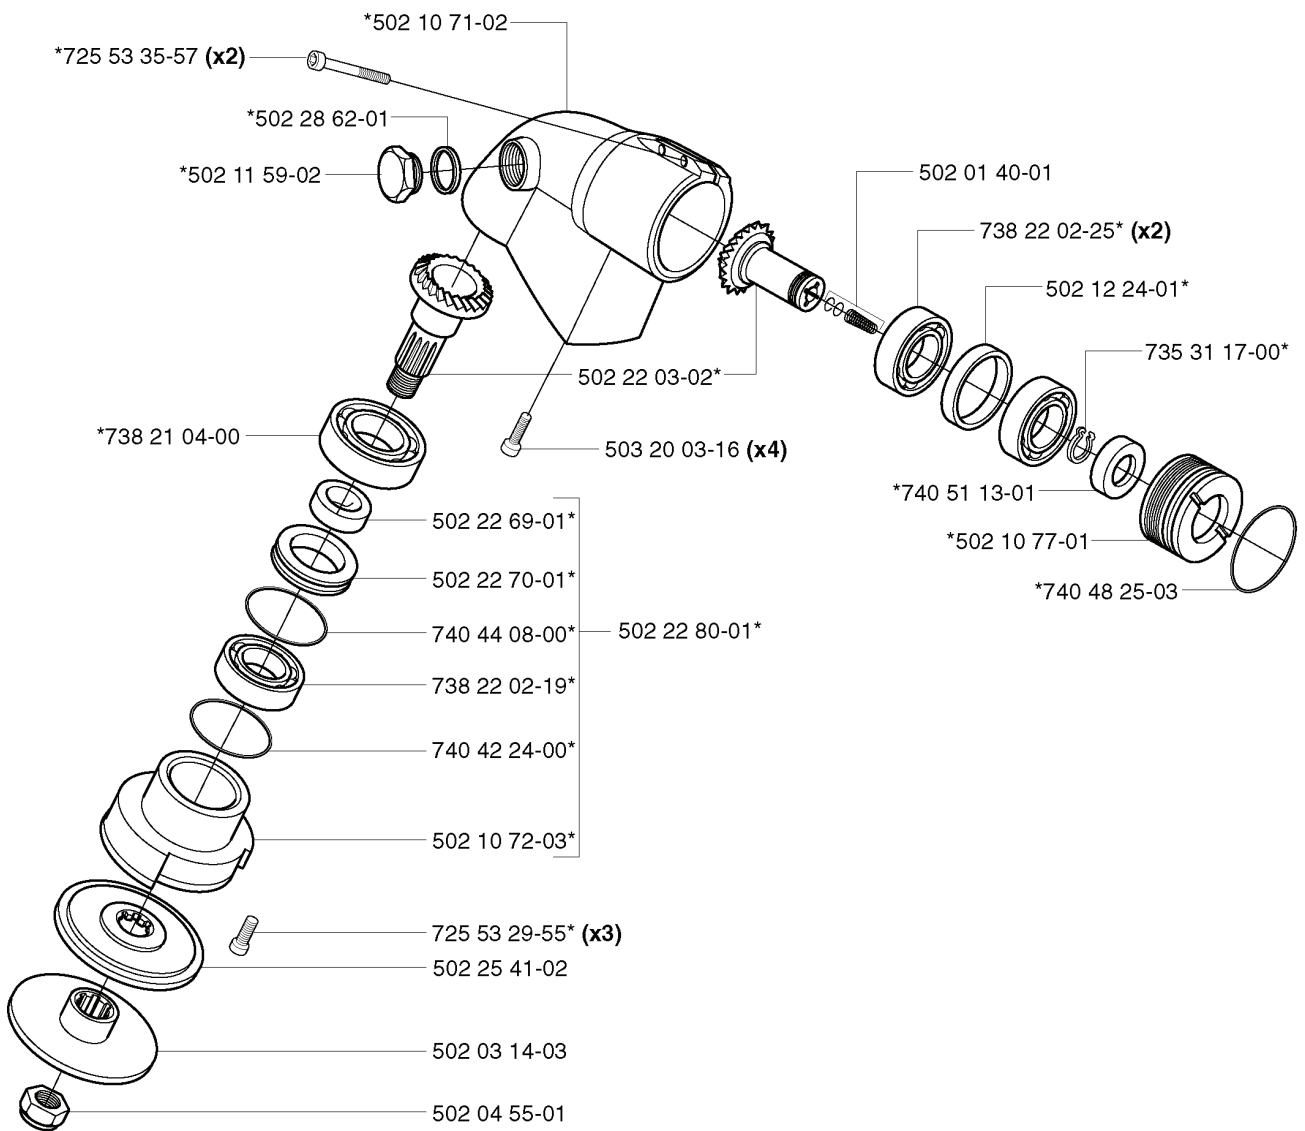

A *compl 502 10 70-07