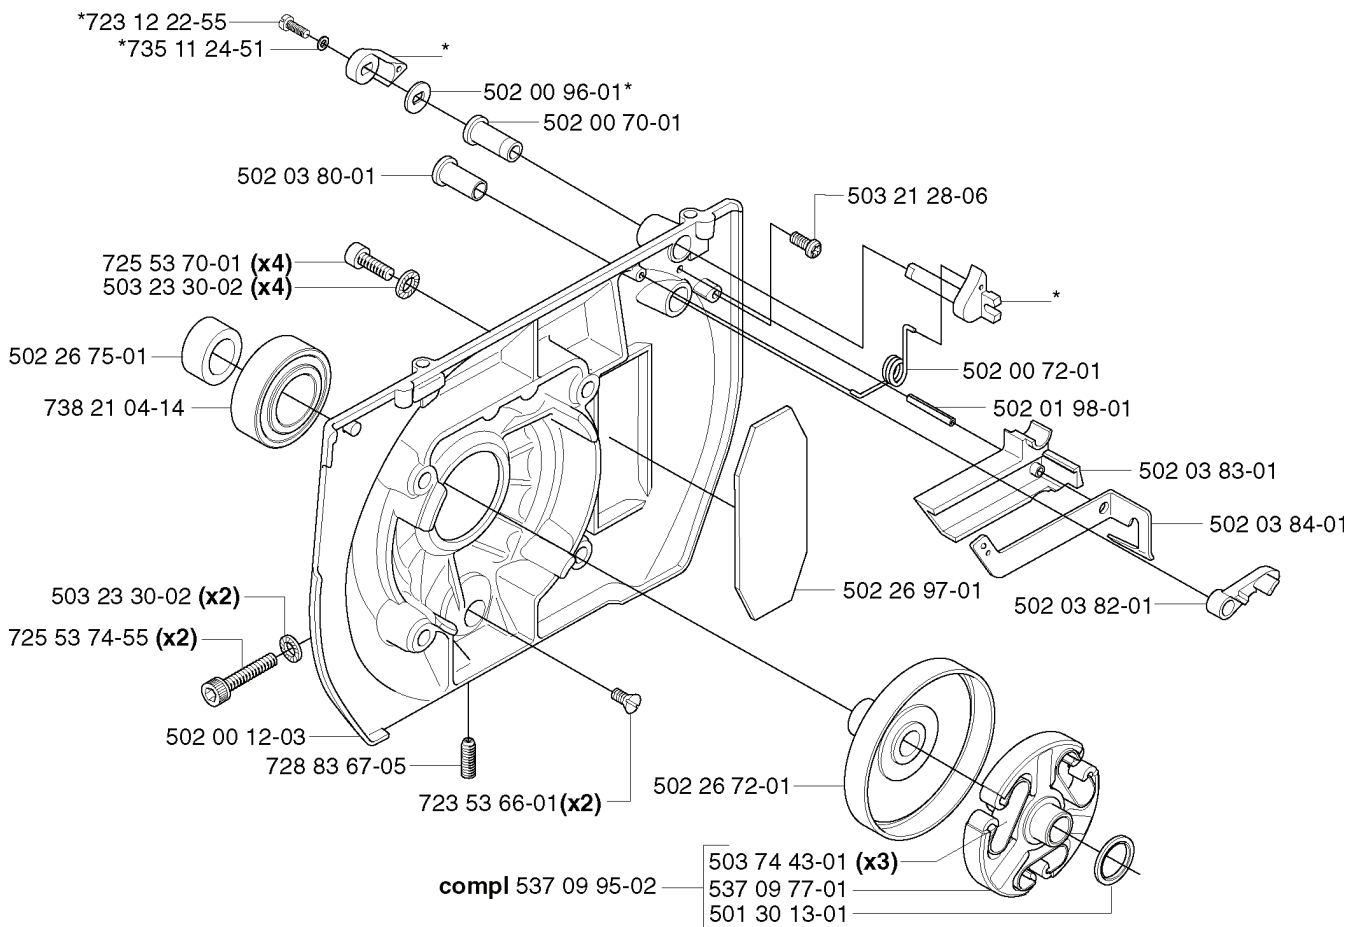

M *compl 502 00 97-02

CHOKE — 502 27 15-01