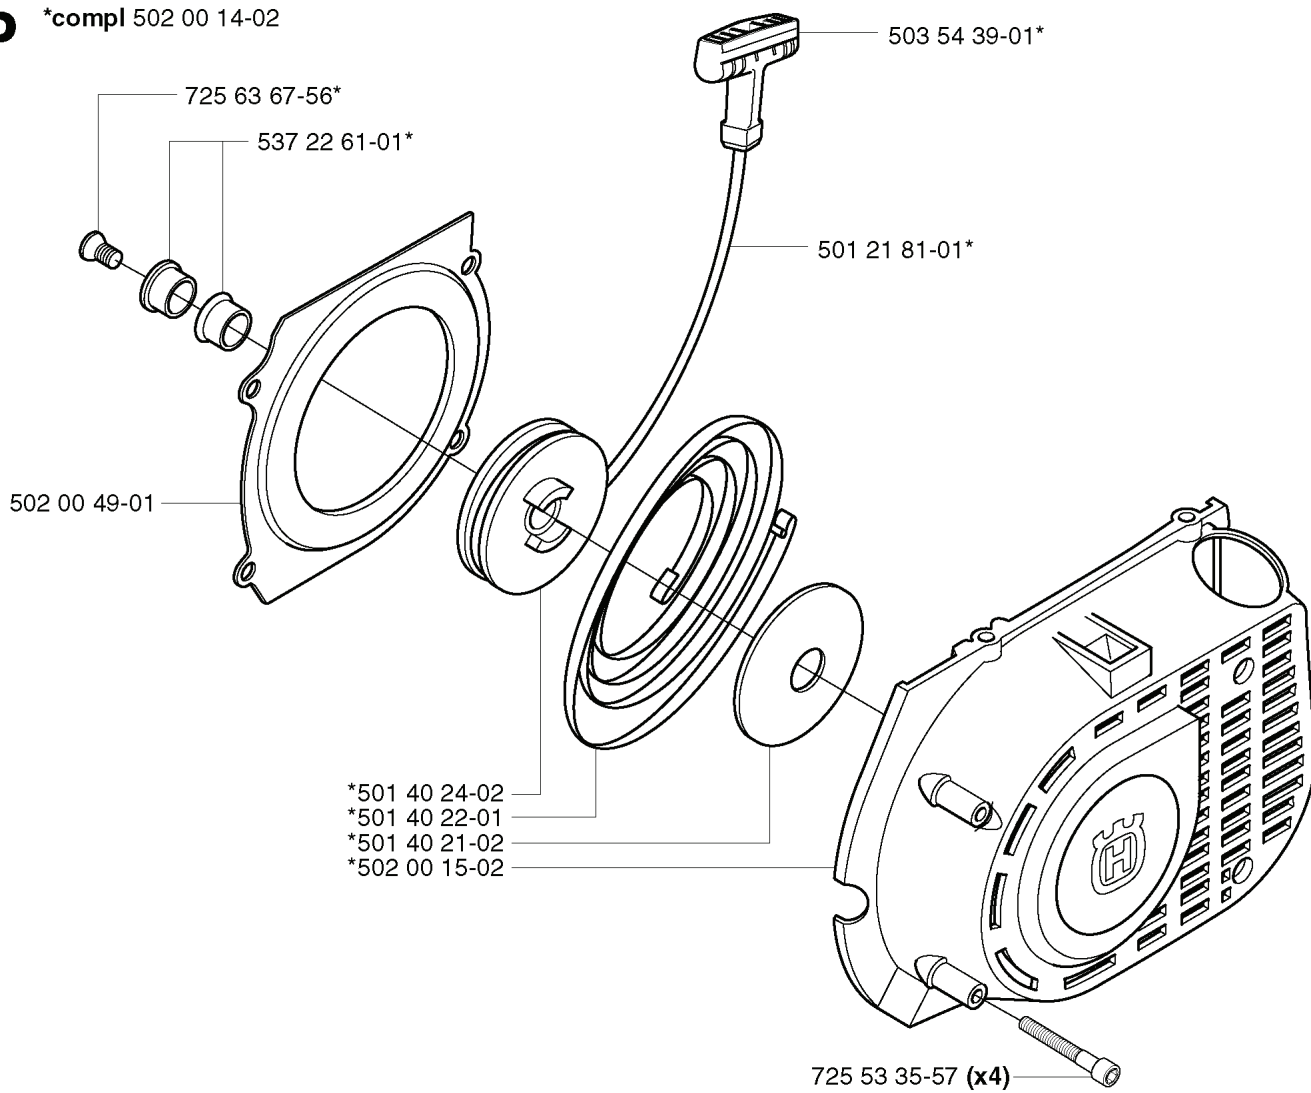

P *compl 502 00 14-02