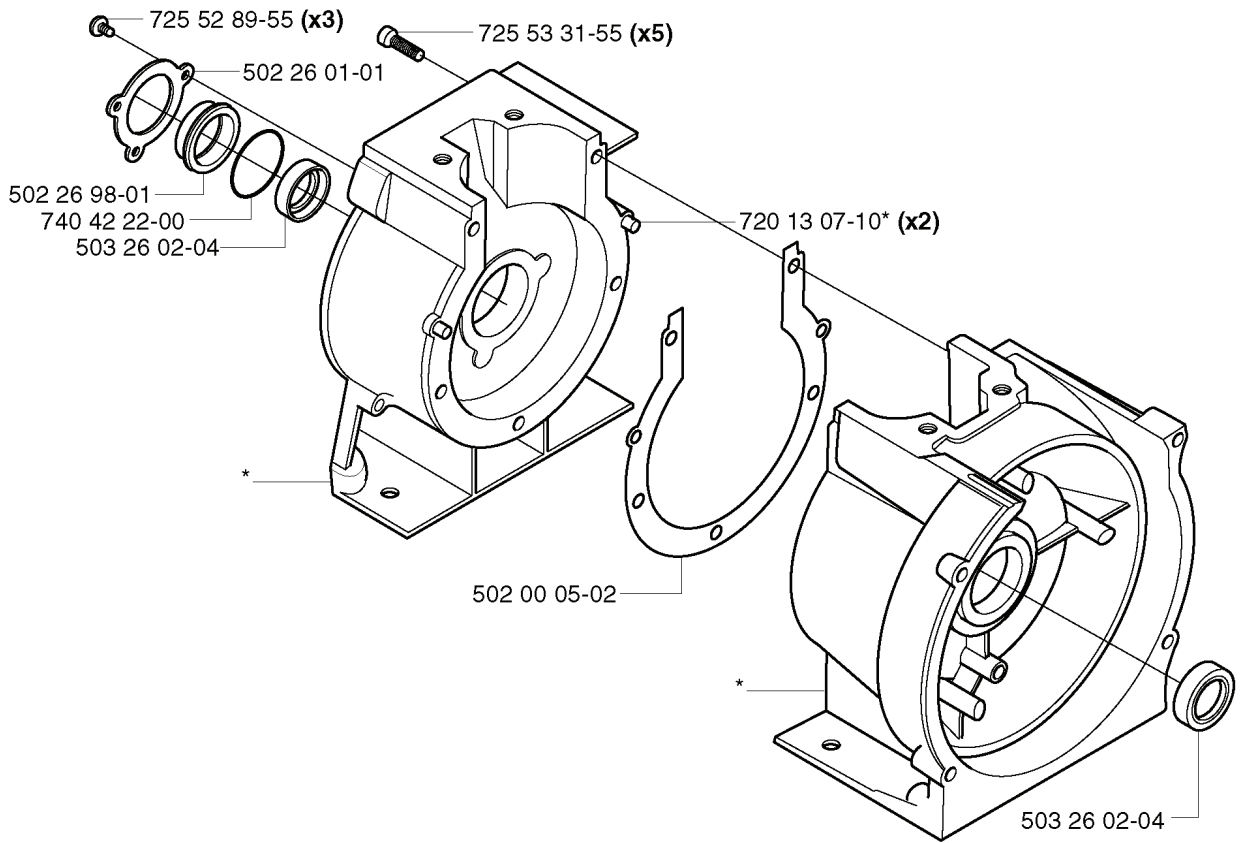

*compl 502 00 20-01