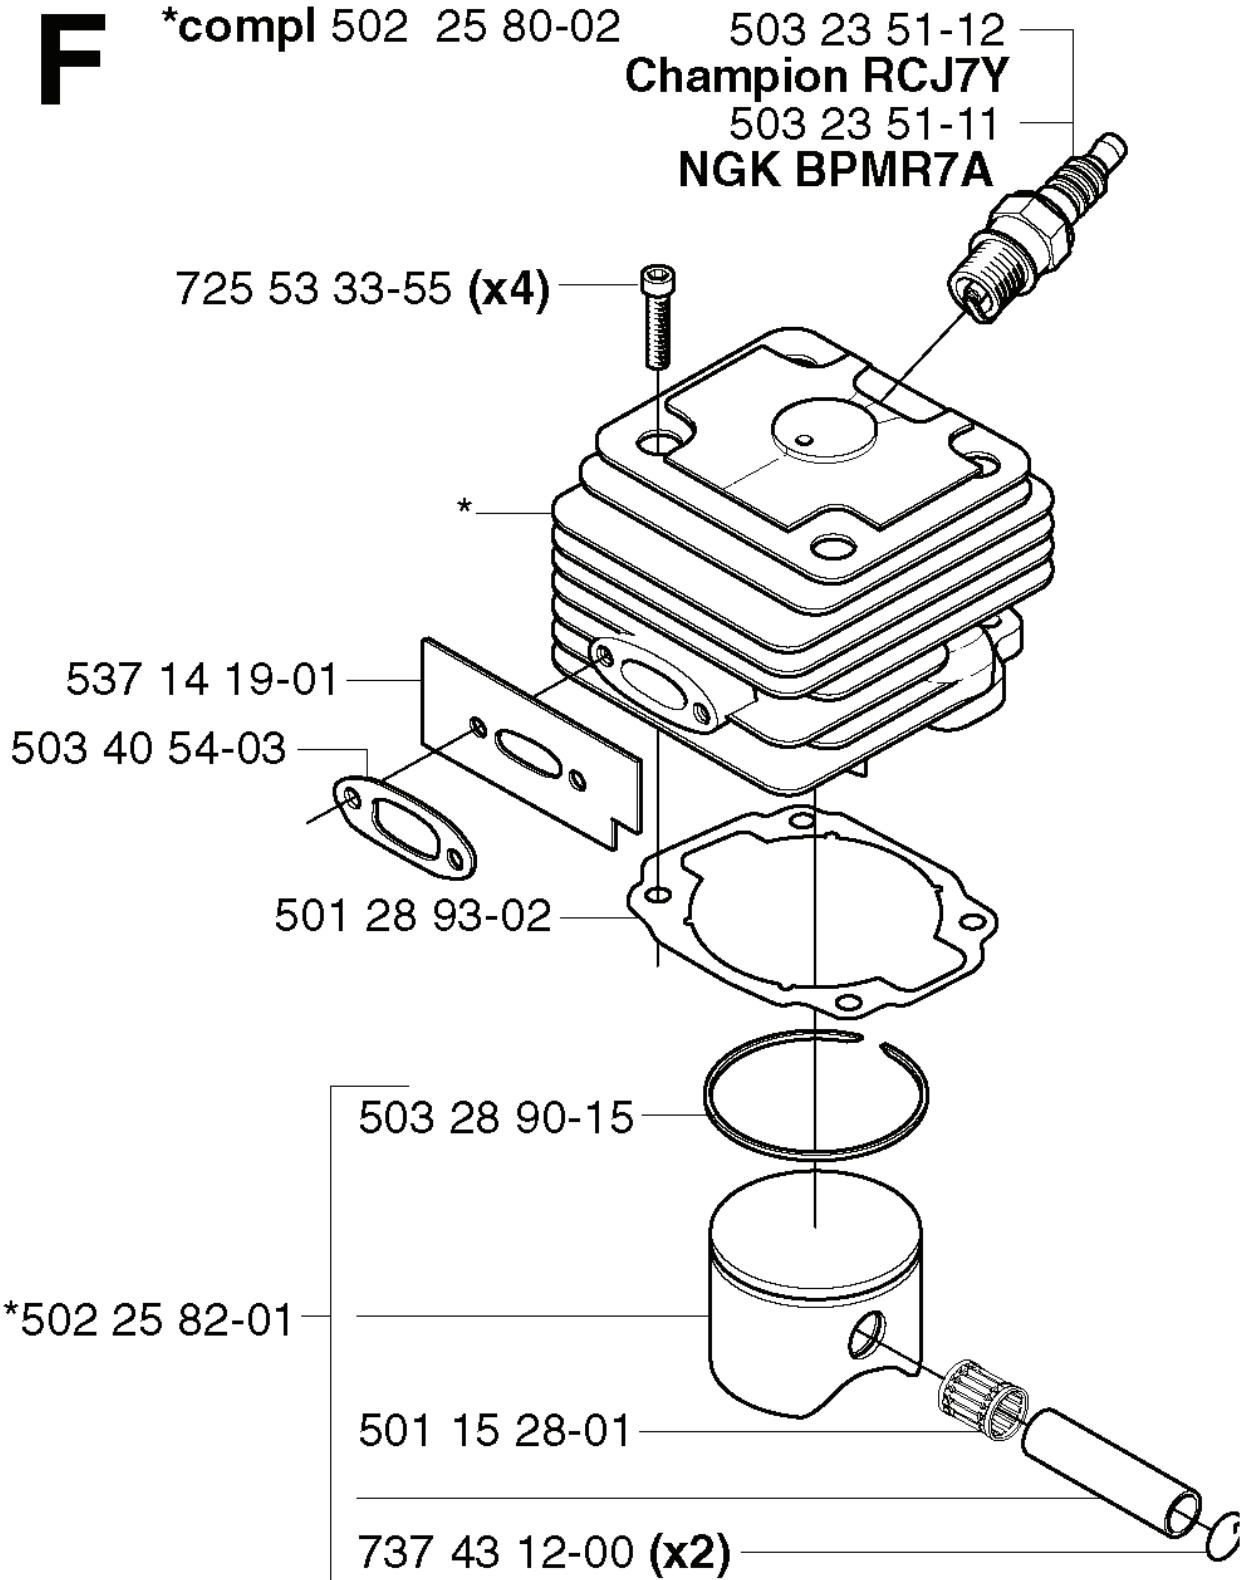

503 28 90-15

*502 25 82-01

501 15 28-01

737 43 12-00 (x2)

REF.	PART NO.	DESCRIPTION	REMARK	QTY.	KIT
502 25 80-02	502258002	CYLINDER ASSY		1	
725 53 33-55	725533355	SCREW IHSCM		4	
537 14 19-01	537141901	BAFFLE PLATE		1	
503 40 54-03	503405403	GASKET MUFFLER		1	
502 25 82-01	502258201	PISTON ASSY		1	
737 43 12-00	737431200	SNAP RING		2	
501 15 28-01	501152801	NEEDLE BEARING		1	
503 28 90-15	503289015	PISTON RING		1	
501 28 93-02	501289302	GASKET		1	
503 23 51-11	503235111	SPARK PLUG	NGK BPMR7A	1	
503 23 51-12	503235112	SPARK PLUG	CHAMPION RCJ7Y	1	