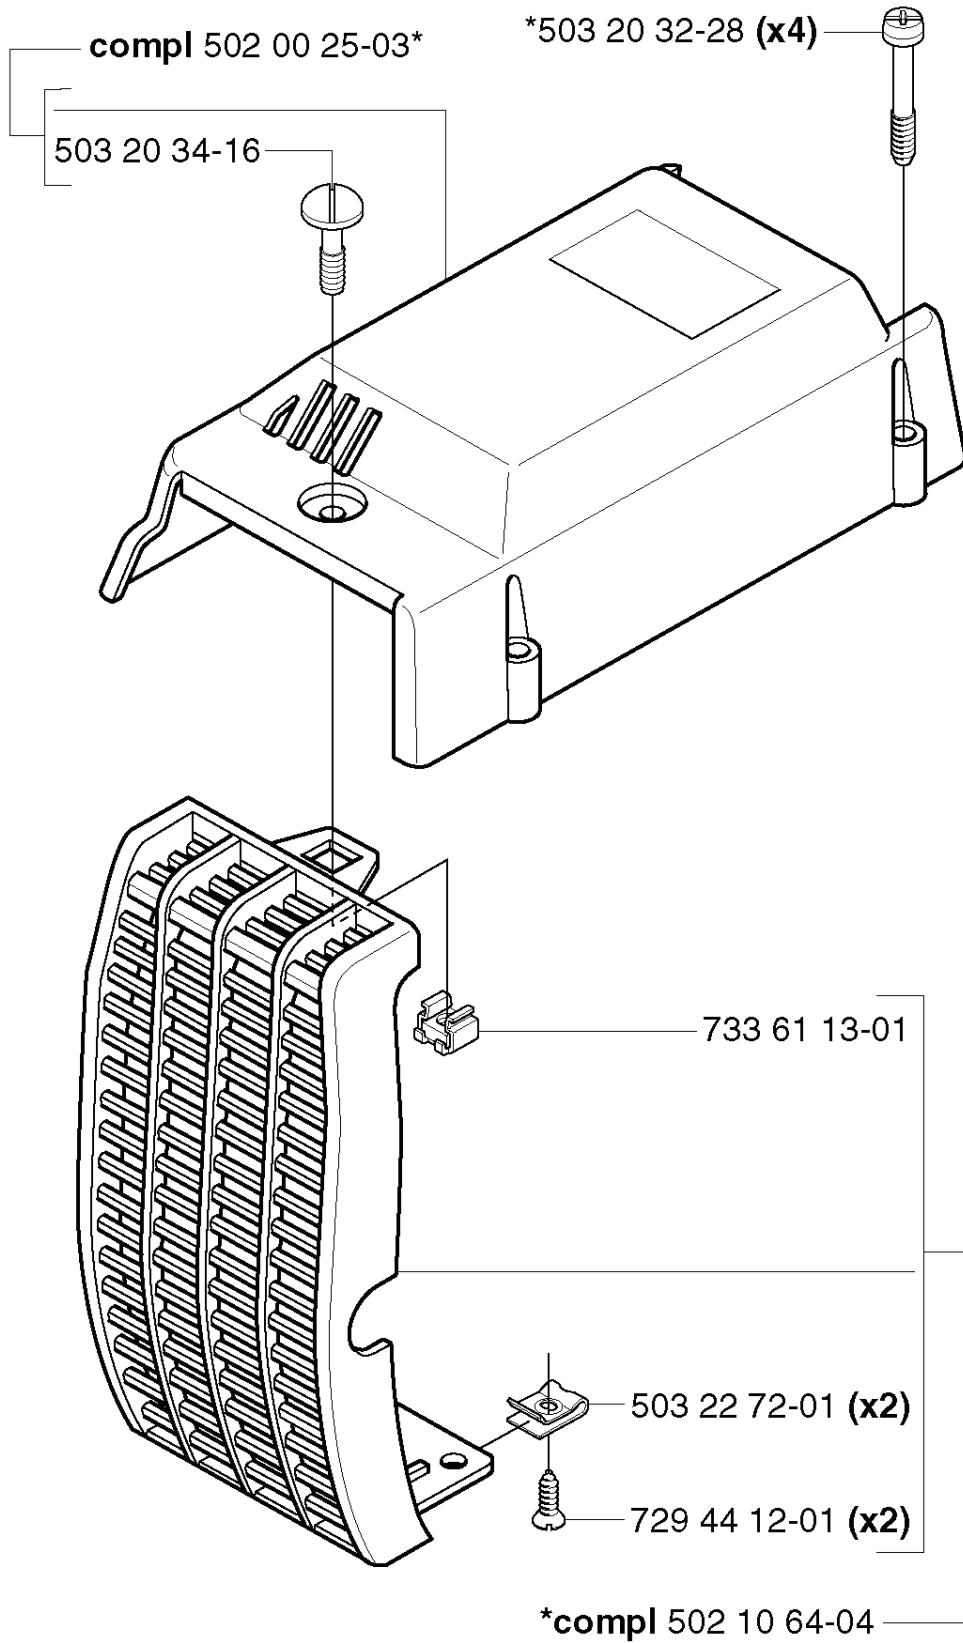

M *compl 502 00 97-02

CHOKE — 502 27 15-01

REF.	PART NO.	DESCRIPTION	REMARK	QTY.	KIT
502 00 97-02	502009702	STARTER THROTTLE LOCK		1	
723 12 22-55	723122255	SCREW SLCHM		1	
735 11 24-51	735112451	SPRING WASHER		1	
502 03 80-01	502038001	BUSHING		1	
725 53 70-01	725537001	SCREW IHSCM		4	
502 26 75-01	502267501	SPACER RING		1	
738 21 04-14	738210414	BALL BEARING		1	
503 23 30-02	503233002	WASHER		2	
725 53 74-55	725537455	SCREW IHSCM		2	
502 00 12-03	502001203	CLUTCH COVER ASSY		1	
728 83 67-05	728836705	SCREW IHSETM		1	
537 09 95-02	537099502	CLUTCH ASSY		1	
723 53 66-01	723536601	SCREW SLCSFM		2	
502 00 70-01	502007001	BEARING BUSH		1	
502 00 96-01	502009601	WASHER		1	
502 26 72-01	502267201	CLUTCH DRUM ASSY		1	
503 74 43-01	503744301	CLUTCH SPRING		3	
537 09 77-01	537097701	CLUTCH SHOE		1	
501 30 13-01	501301301	WASHER		1	
502 26 97-01	502269701	SPACER		1	
502 03 82-01	502038201	THROTTLE LEVER		1	
502 03 84-01	502038401	SPRING		1	
502 03 83-01	502038301	SPRING RETAINER		1	
502 01 98-01	502019801	SPRING PIN		1	
502 00 72-01	502007201	SPRING		1	
503 21 28-06	503212806	SCREW CCRPANT		1	
502 27 15-01	502271501	DECAL		1	

E

H L

502 27 16-01

502 26 76-01

REF.	PART NO.	DESCRIPTION	REMARK	QTY.	KIT
502 00 25-03	502002503	CYLINDER COVER ASSY		1	
503 20 34-16	503203416	SCREW CCRPANMO		1	
502 10 64-04	502106404	HEAT PROTECTOR		1	
729 44 12-01	729441201	SCREW SLCSRT		2	
503 22 72-01	503227201	SPEED NUT		2	
733 61 13-01	733611301	CAGE NUT		1	
503 20 32-28	503203228	SCREW		4	
502 26 76-01	502267601	DECAL		1	
502 27 16-01	502271601	DECAL		1	