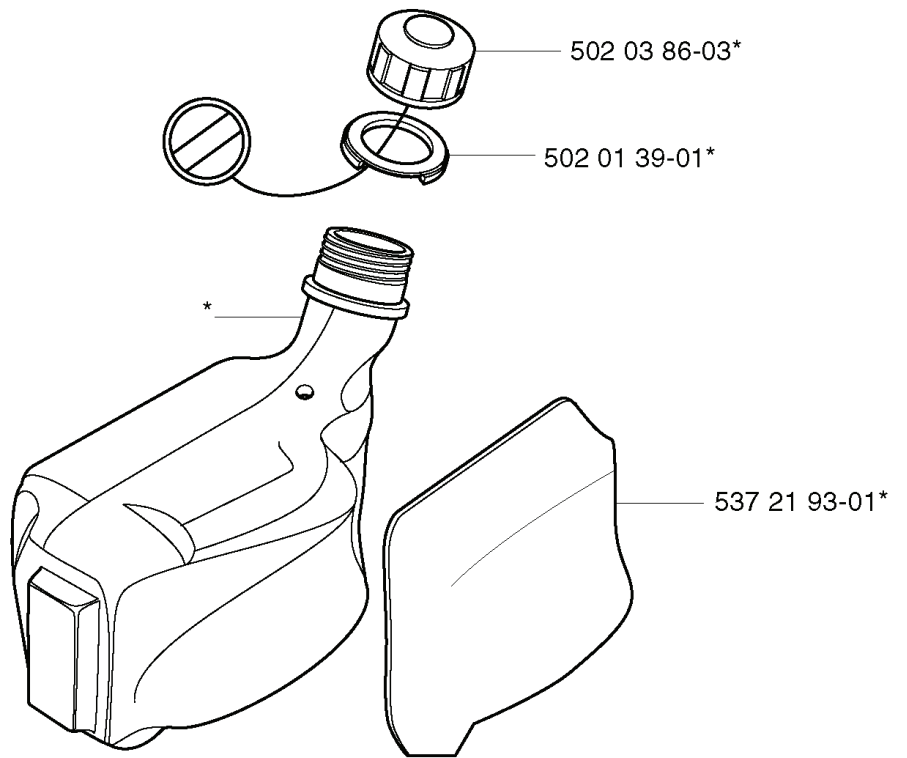

H *compl 502 00 16-05