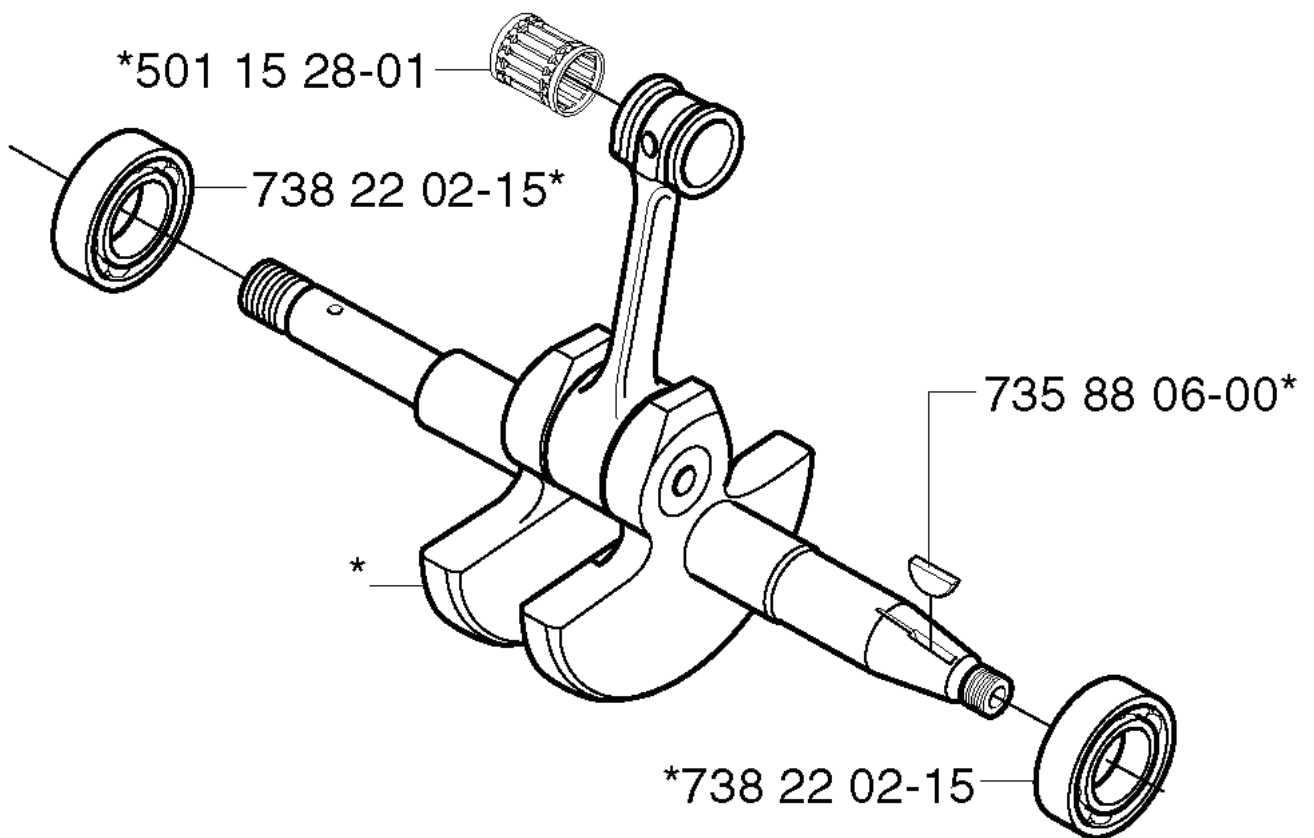

C

*compl 502 14 45-04

**compl 502 07 10-04

REF.	PART NO.	DESCRIPTION	REMARK	QTY.	KIT
502 14 45-04	502144504	HANDLE ASSY		1	
720 12 12-20	720121220	PARALLEL PIN		1	
502 14 44-01	502144401	SPRING		1	
502 14 47-01	502144701	THROTTLE LOCKOUT		1	
502 17 09-04	502170904	HANDLEBAR RIGHT		1	
502 14 50-01	502145001	THROTTLE TRIGGER		1	
729 42 81-01	729428101	SCREW SLC SRT		1	
731 23 14-05	731231405	HEXAGON NUT		3	
502 14 51-02	502145102	HANDLE		1	
502 17 52-03	502175203	HANDLEBAR	HIGH	1	
502 17 50-05	502175005	HANDLEBAR LEFT	LOW	1	
537 10 43-01	537104301	SPRING GUIDE		1	
502 10 68-03	502106803	TUBULAR SHAFT		1	
502 26 45-03	502264503	SPRING GUIDE		1	
729 52 89-71	729528971	SCREW CRPANT		2	
502 06 28-01	502062801	RECOIL SPRING		1	
502 03 81-01	502038101	SHAFT FLEXIBLE		1	
735 58 52-00	735585200	WASHER		1	
725 53 33-57	725533357	SCREW IHSCM		3	
502 07 10-04	502071004	RETAINER		1	

G *compl 503 88 50-72

REF.	PART NO.	DESCRIPTION	REMARK	QTY.	KIT
503 88 50-72	503885072	CRANKSHAFT		1	
501 15 28-01	501152801	NEEDLE BEARING		1	
738 22 02-15	738220215	BALL BEARING		1	
735 88 06-00	735880600	WOODRUFF KEY		1	