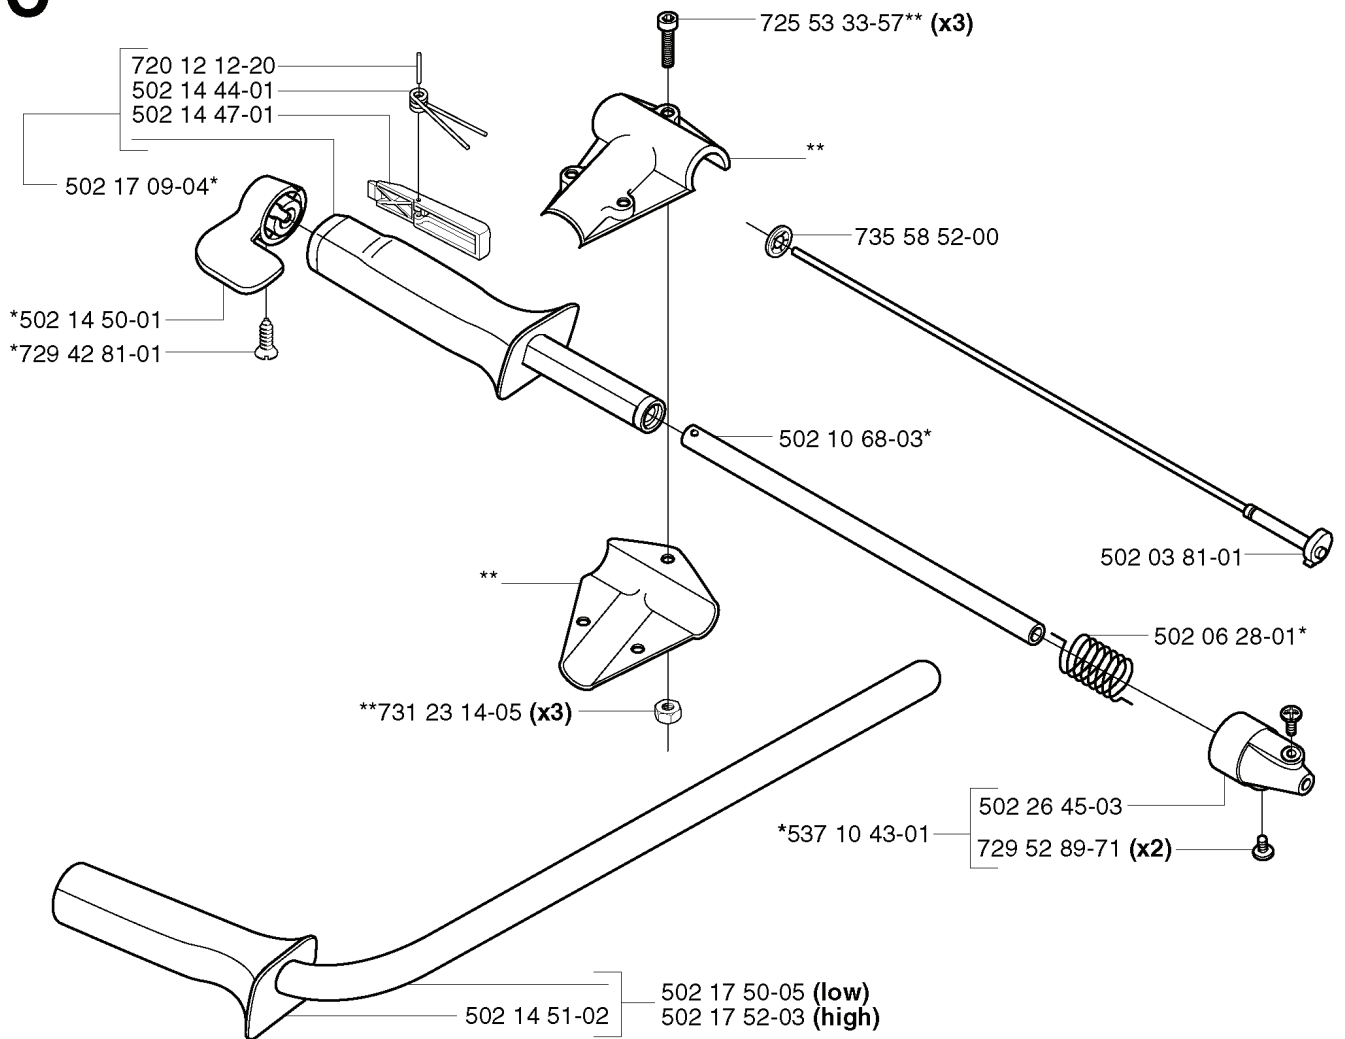

C

*compl 502 14 45-04

**compl 502 07 10-04

REF.	PART NO.	DESCRIPTION	REMARK	QTY.	KIT
502 14 45-04	502144504	HANDLE ASSY		1	
720 12 12-20	720121220	PARALLEL PIN		1	
502 14 44-01	502144401	SPRING		1	
502 14 47-01	502144701	THROTTLE LOCKOUT		1	
502 17 09-04	502170904	HANDLEBAR RIGHT		1	
502 14 50-01	502145001	THROTTLE TRIGGER		1	
729 42 81-01	729428101	SCREW SLC SRT		1	
731 23 14-05	731231405	HEXAGON NUT		3	
502 14 51-02	502145102	HANDLE		1	
502 17 52-03	502175203	HANDLEBAR	HIGH	1	
502 17 50-05	502175005	HANDLEBAR LEFT	LOW	1	
537 10 43-01	537104301	SPRING GUIDE		1	
502 10 68-03	502106803	TUBULAR SHAFT		1	
502 26 45-03	502264503	SPRING GUIDE		1	
729 52 89-71	729528971	SCREW CRPANT		2	
502 06 28-01	502062801	RECOIL SPRING		1	
502 03 81-01	502038101	SHAFT FLEXIBLE		1	
735 58 52-00	735585200	WASHER		1	
725 53 33-57	725533357	SCREW IHSCM		3	
502 07 10-04	502071004	RETAINER		1	

G *compl 503 88 50-72

REF.	PART NO.	DESCRIPTION	REMARK	QTY.	KIT
503 88 50-72	503885072	CRANKSHAFT		1	
501 15 28-01	501152801	NEEDLE BEARING		1	
738 22 02-15	738220215	BALL BEARING		1	
735 88 06-00	735880600	WOODRUFF KEY		1	