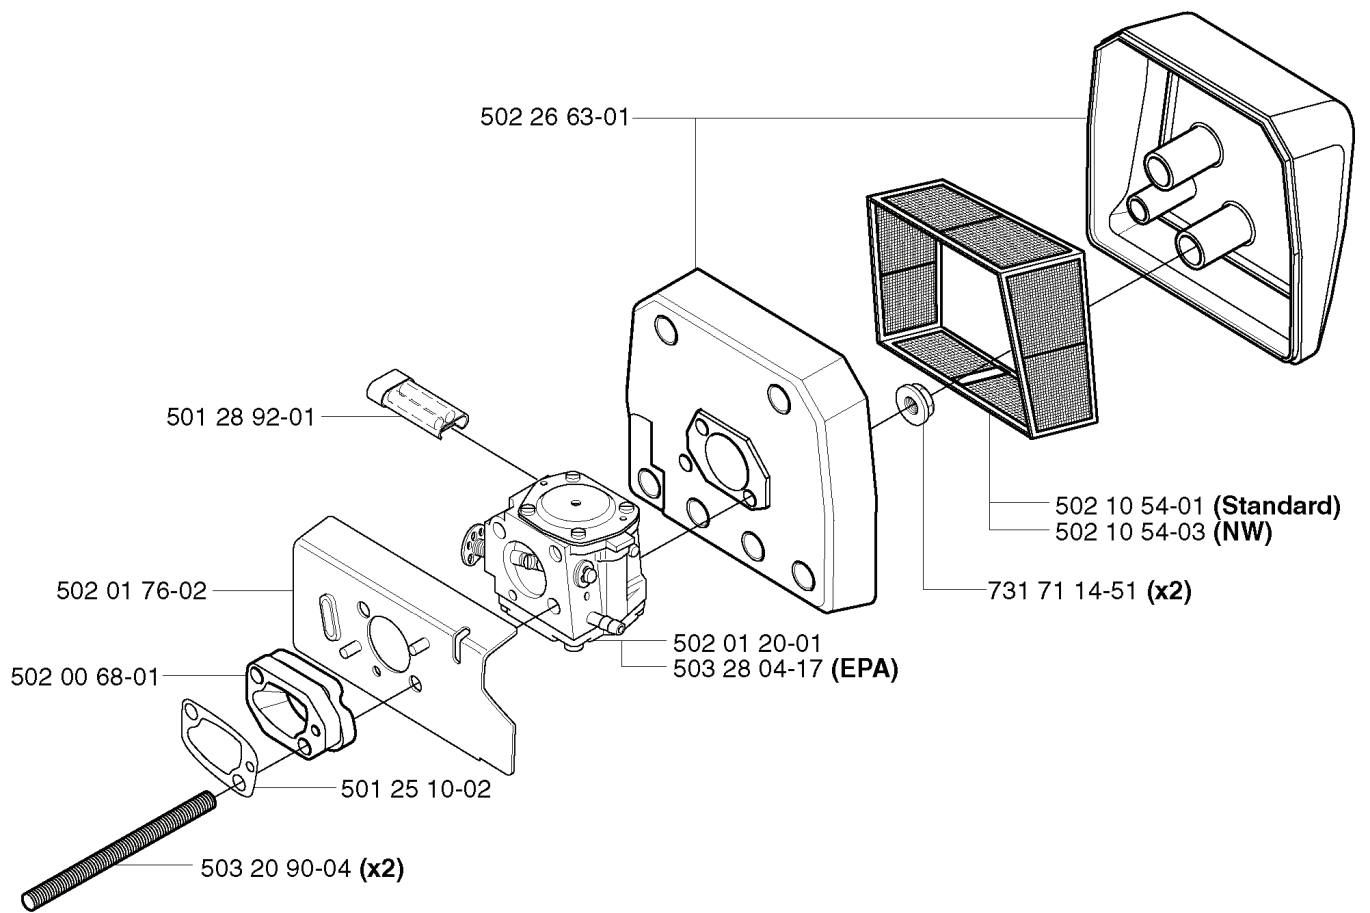

N *compl 502 00 27-04
**compl 502 15 49-03

REF.	PART NO.	DESCRIPTION	REMARK	QTY.	KIT
502 00 27-04	502002704	MUFFLER ASSY		1	
502 15 49-03	502154903	MUFFLER FF		1	
503 23 00-05	503230005	WASHER		2	
725 53 83-56	725538356	SCREW IHSCM		1	
729 53 40-01	729534001	SCREW CCRPANT		3	
502 26 40-01	502264001	HUB CAP		1	
502 26 39-01	502263901	SPARK ARRESTER		1	
725 23 82-85	725238285	SCREW EHHM		2	
502 01 66-01	502016601	LOCK PLATE		1	
502 10 59-04	502105904	SPACING TUBE		1	
502 10 60-02	502106002	BAFFLE PLATE		1	
502 10 59-03	502105903	SPACING TUBE		1	
502 10 59-01	502105901	SPACING TUBE		2	
501 25 20-02	501252002	FLANGE		1	

B

502 25 25-02

537 01 40-05

537 02 76-02

REF.	PART NO.	DESCRIPTION	REMARK	QTY.	KIT
502 25 25-02	502252502	TUBE ASSY		1	
537 01 40-05	537014005	DRIVE SHAFT ASSY		1	
537 02 76-02	537027602	LABEL		1	

J

REF.	PART NO.	DESCRIPTION	REMARK	QTY.	KIT
5012892-01	501289201	GUIDE BUSHING		1	
5020176-02	502017602	INTERMEDIATE WALL		1	
5020068-01	502006801	MANIFOLD		1	
5032090-04	503209004	SCREW PIN		2	
5012510-02	501251002	GASKET		1	
5032804-17	503280417	CARBURETTOR	EPA	1	
5020120-01	502012001	CARBURETTOR		1	
5022663-01	502266301	KIT		1	
7317114-51	731711451	HEXAGON NUT FLANGE		2	
5021054-03	502105403	AIR FILTER ASSY	NW	1	
5021054-01	502105401	AIR FILTER ASSY	STANDARD	1	