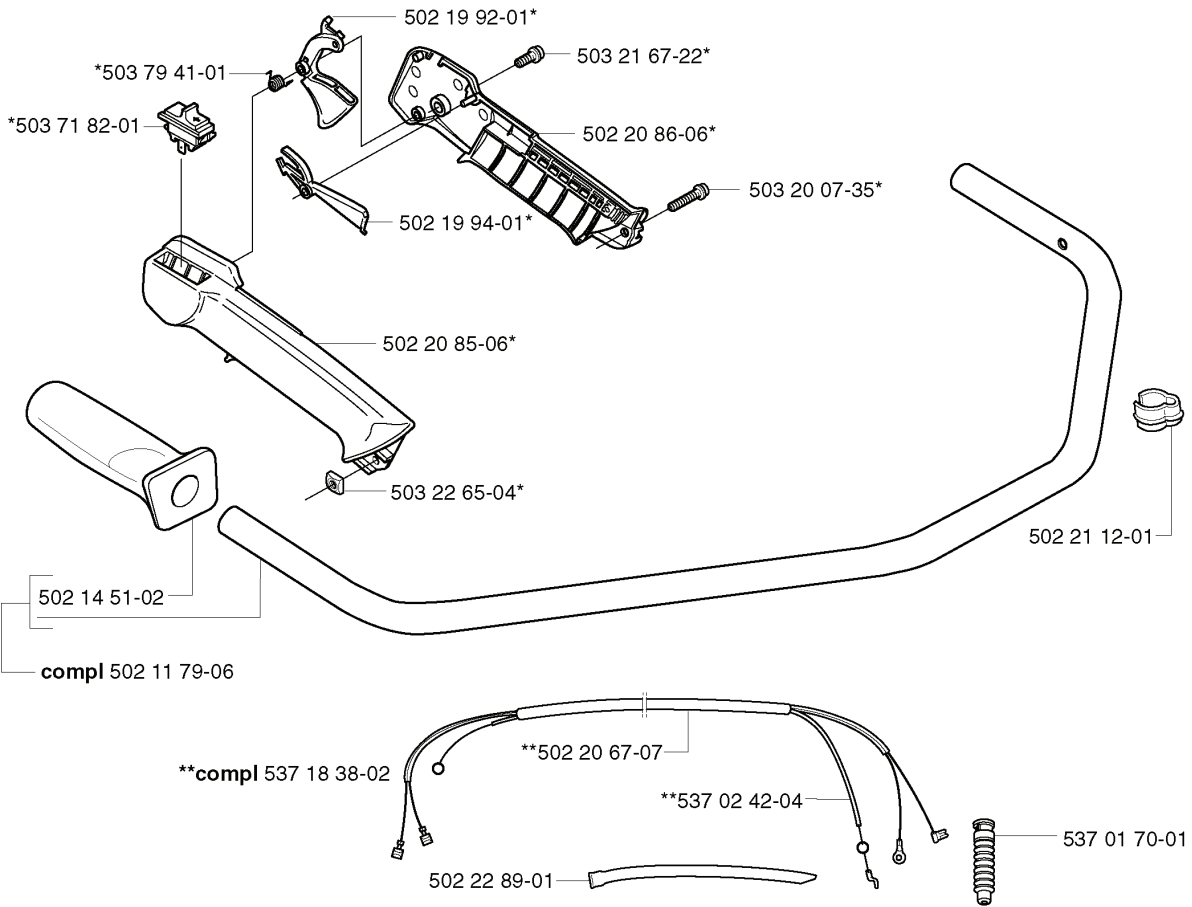

P *compl 502 28 06-14

250R