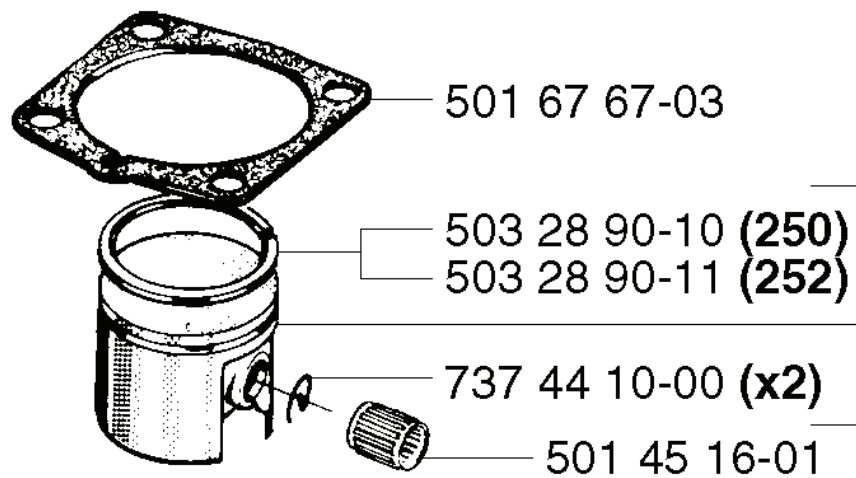

E

*compl 502 27 34-01 (250 R)
*compl 502 22 77-02 (252 RX)

503 23 51-08 Champion RCJ 7Y
503 23 51-11 NGK BPMR 7A

*502 27 35-01 (250 R)
*502 22 79-01 (252 RX)