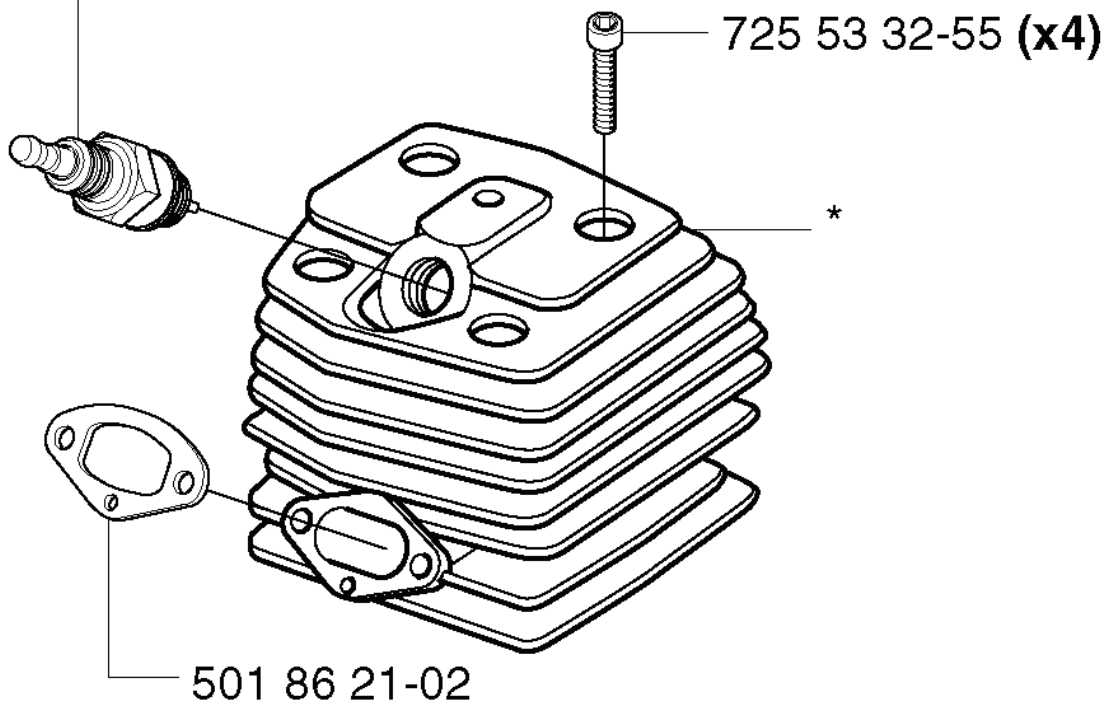

G *compl 502 17 35-05

REF.	PART NO.	DESCRIPTION	REMARK	QTY.	KIT
502 17 35-05	502173505	CRANKCASE		1	
502 28 04-01	502280401	GROMMET		1	
503 26 02-04	503260204	SEALING RING		1	
502 26 05-02	502260502	BUSHING		1	
720 13 07-10	720130710	PARALLEL PIN		2	
502 22 89-01	502228901	HOSE		1	
735 11 46-50	735114650	SPRING WASHER		2	
725 53 43-57	725534357	SCREW IHSCM		2	
725 53 35-57	725533557	SCREW IHSCM		5	
725 52 89-55	725528955	SCREW IHSCM		3	
502 26 01-01	502260101	BEARING CAGE		1	
502 26 98-01	502269801	SEALING RING HOLDER		1	
740 42 22-00	740422200	O-RING		1	
502 22 94-01	502229401	CRANKCASE		1	
502 17 33-02	502173302	BACKING PLATE		1	

E

*compl 502 27 34-01 (250 R)
*compl 502 22 77-02 (252 RX)

503 23 51-08 Champion RCJ 7Y
503 23 51-11 NGK BPMR 7A

*502 27 35-01 (250 R)
*502 22 79-01 (252 RX)

REF.	PART NO.	DESCRIPTION	REMARK	QTY.	KIT
502 27 34-01	502273401	CYLINDER	250 R	1	
502 22 77-02	502227702	CYLINDER ASSY	252 RX	1	
503 23 51-08	503235108	SPARK PLUG	CHAMPION RCJ 7Y	1	
503 23 51-11	503235111	SPARK PLUG	NGK BPMR 7A	1	
501 86 21-02	501862102	GASKET		1	
502 22 79-01	502227901	PISTON ASSY	252 RX	1	
502 27 35-01	502273501	PISTON ASSY	250 R	1	
501 45 16-01	501451601	NEEDLE BEARING		1	
737 44 10-00	737441000	SNAP RING		2	
503 28 90-11	503289011	PISTON RING	252	1	
503 28 90-10	503289010	PISTON RING	250	1	
501 67 67-03	501676703	CYLINDER BASE GASKET		1	
725 53 32-55	725533255	SCREW		4	