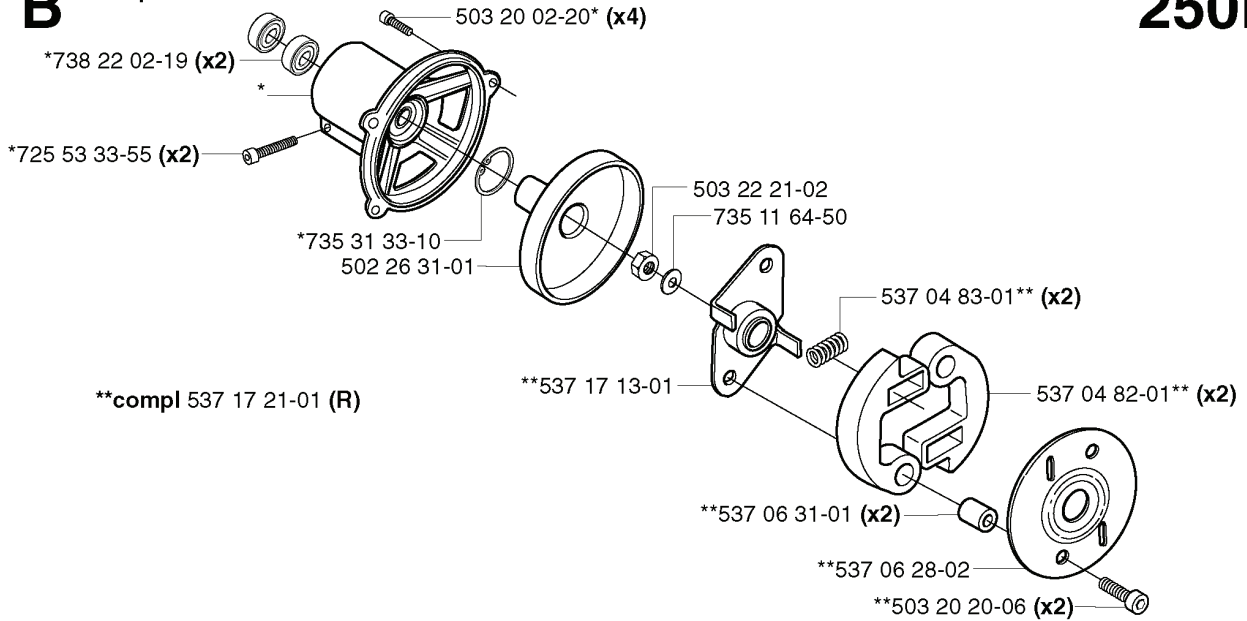

B

*compl 537 15 51-01

250R