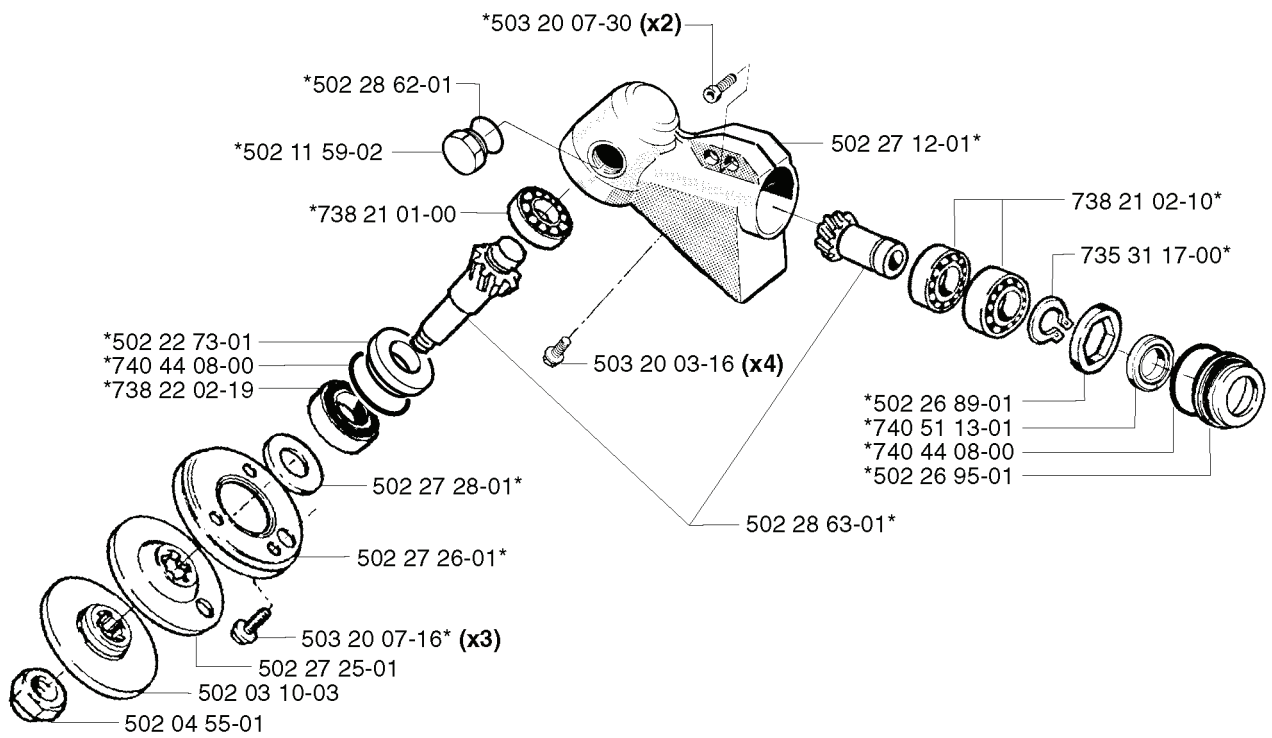

M *compl 502 27 11-02