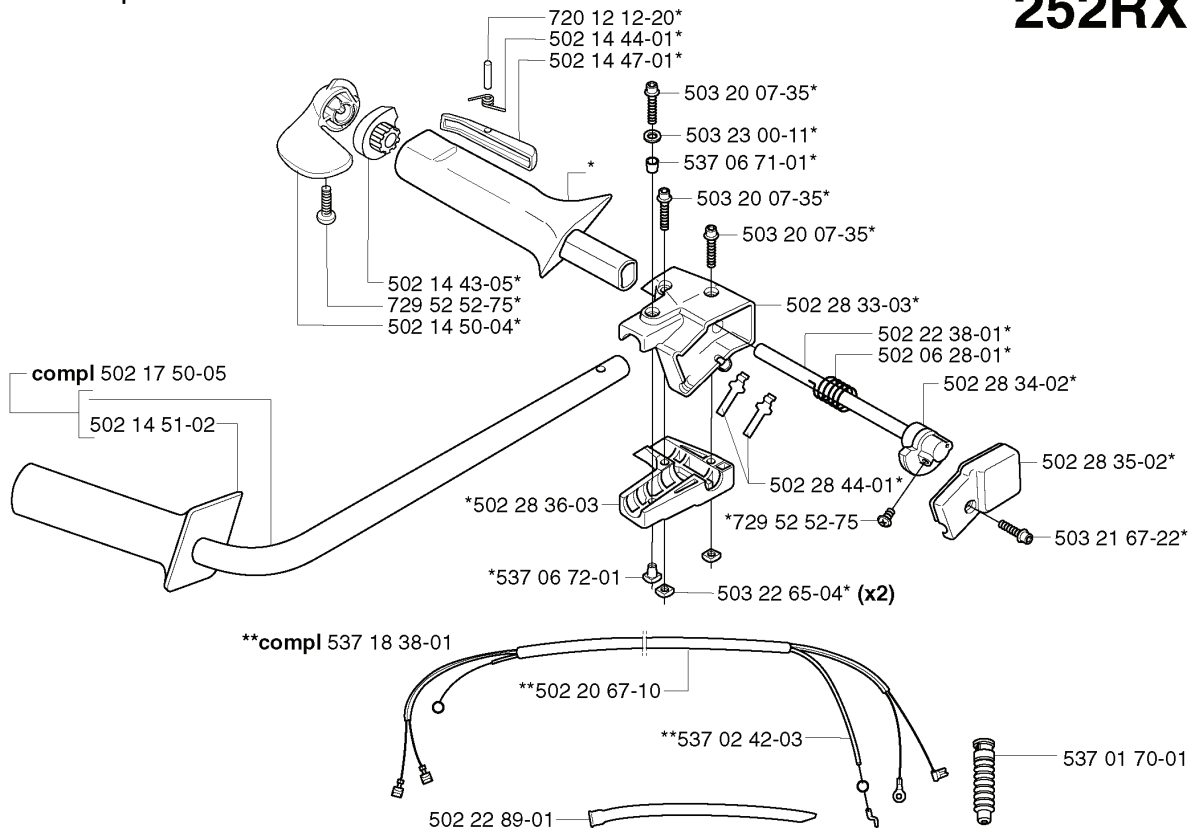

*compl 502 28 37-05

252RX