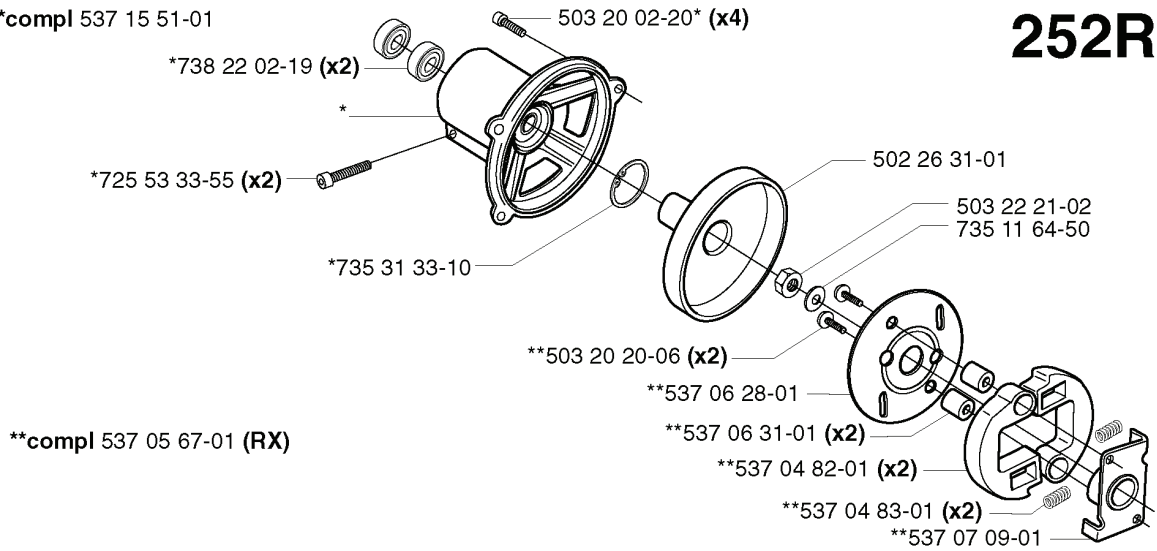

C

*compl 537 15 51-01

252RX