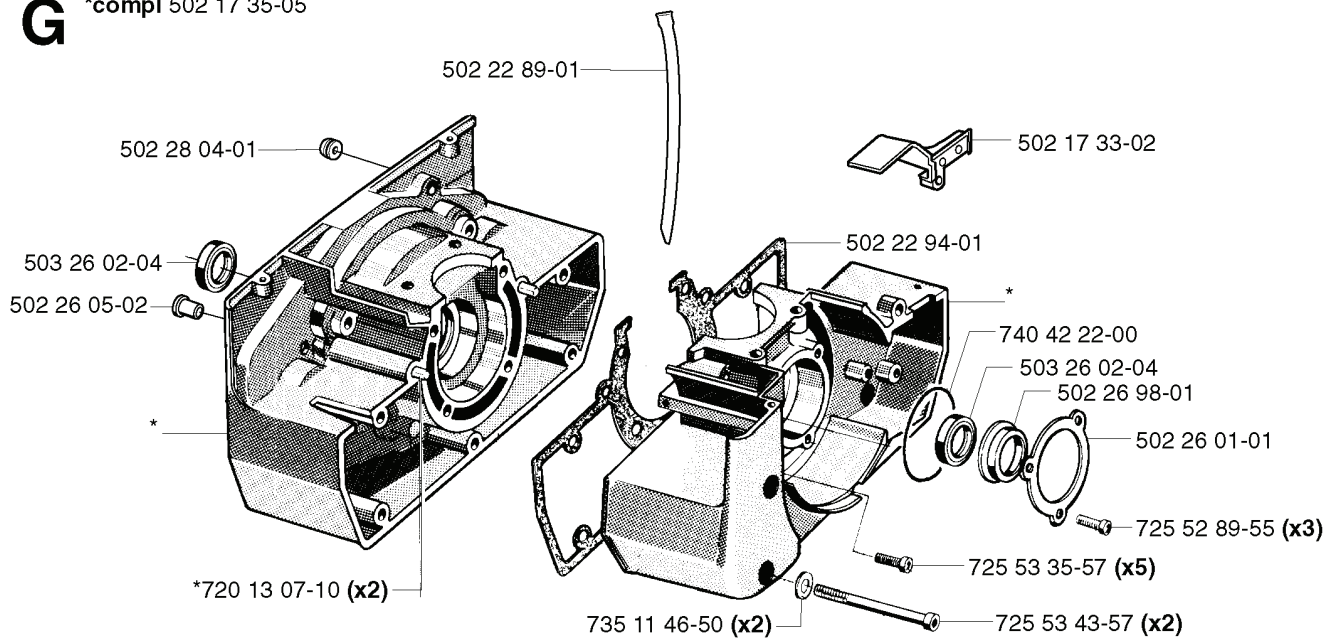

D *compl 502 22 46-05

502 21 26-28 (250R)

502 21 26-29 (252RX)

REF.	PART NO.	DESCRIPTION	REMARK	QTY.	KIT
502 22 46-05	502224605	CYLINDER COVER ASSY		1	
503 20 28-22	503202822	SCREW IHSCMO		4	
502 21 26-28	502212628	DECAL	250R	1	
502 21 26-29	502212629	DECAL	252RX	1	
502 22 32-01	502223201	SEALING COLLAR		1	
537 04 02-02	537040202	HEAT PROTECTOR		1	

G *compl 502 17 35-05

REF.	PART NO.	DESCRIPTION	REMARK	QTY.	KIT
502 17 35-05	502173505	CRANKCASE		1	
502 28 04-01	502280401	GROMMET		1	
503 26 02-04	503260204	SEALING RING		1	
502 26 05-02	502260502	BUSHING		1	
720 13 07-10	720130710	PARALLEL PIN		2	
502 22 89-01	502228901	HOSE		1	
735 11 46-50	735114650	SPRING WASHER		2	
725 53 43-57	725534357	SCREW IHSCM		2	
725 53 35-57	725533557	SCREW IHSCM		5	
725 52 89-55	725528955	SCREW IHSCM		3	
502 26 01-01	502260101	BEARING CAGE		1	
502 26 98-01	502269801	SEALING RING HOLDER		1	
740 42 22-00	740422200	O-RING		1	
502 22 94-01	502229401	CRANKCASE		1	
502 17 33-02	502173302	BACKING PLATE		1	